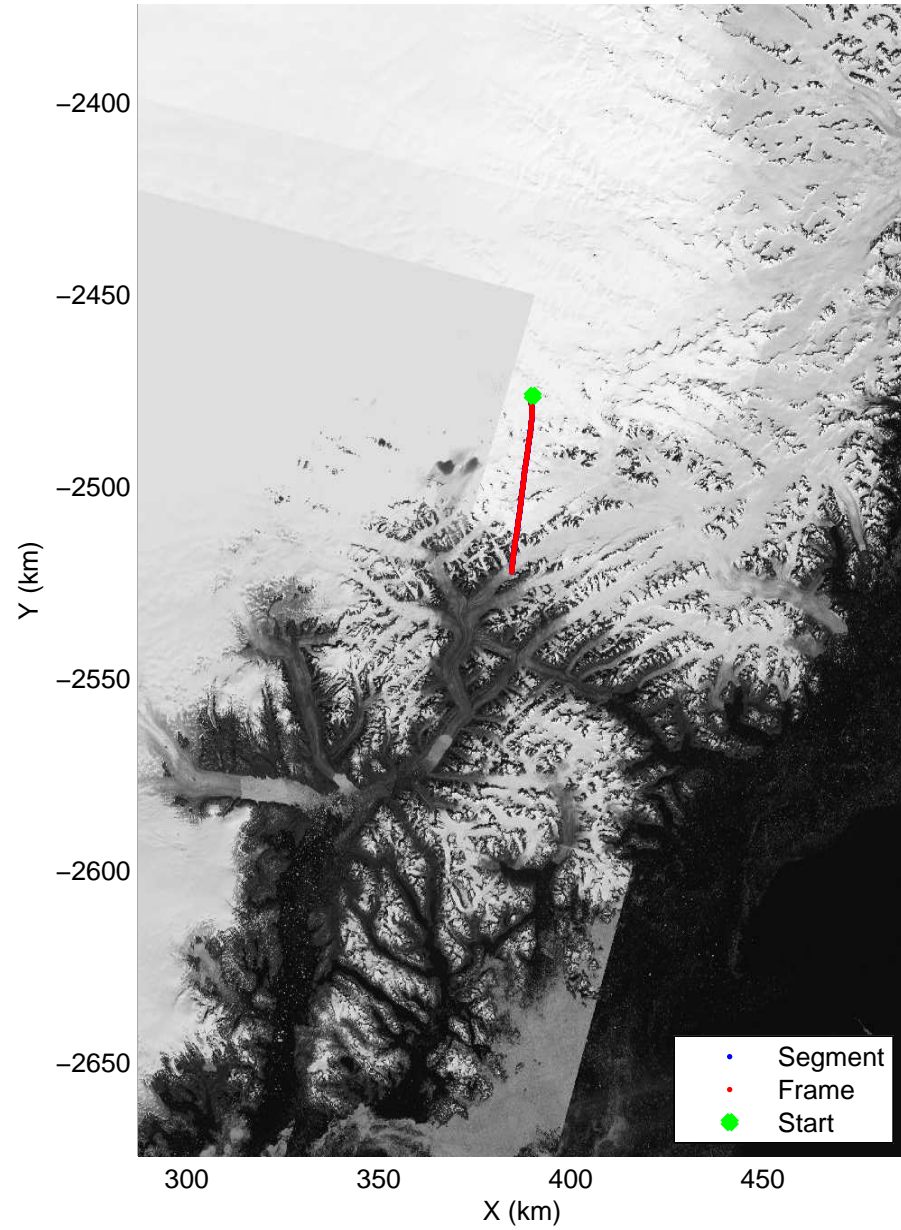

Polar Stereograph 70N/-45E

mcrds 2008\_Greenland\_TO: "Southeast Greenland" 20080730\_07\_001: 21:16:18.0 to 21:25:37.4 GPS

mcrds 2008\_Greenland\_TO: "Southeast Greenland" 20080730\_07\_001: 21:16:18.0 to 21:25:37.4 GPS