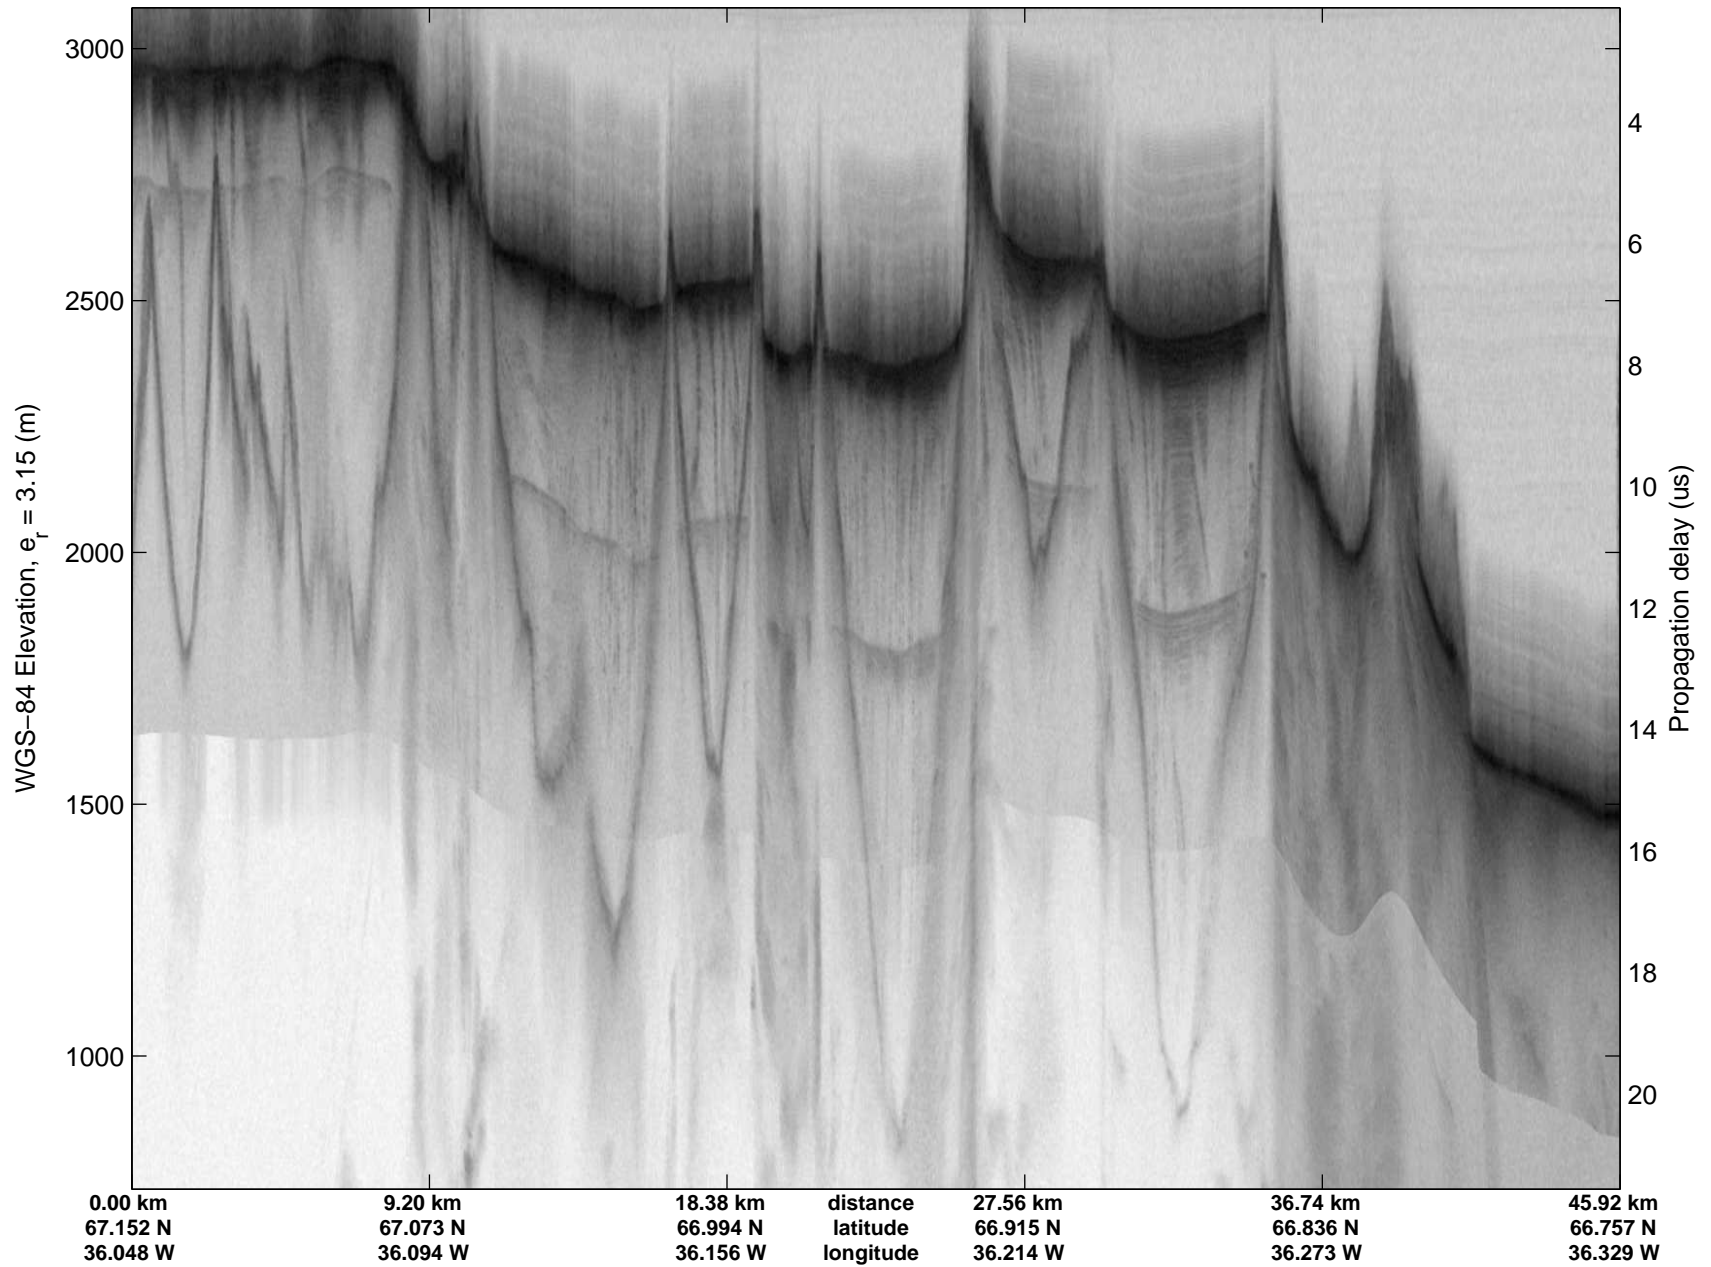

Polar Stereograph 70N/-45E

mcrds 2008\_Greenland\_TO: "Southeast Greenland" 20080730\_07\_001: 21:16:18.0 to 21:25:37.4 GPS

mcrds 2008\_Greenland\_TO: "Southeast Greenland" 20080730\_07\_001: 21:16:18.0 to 21:25:37.4 GPS