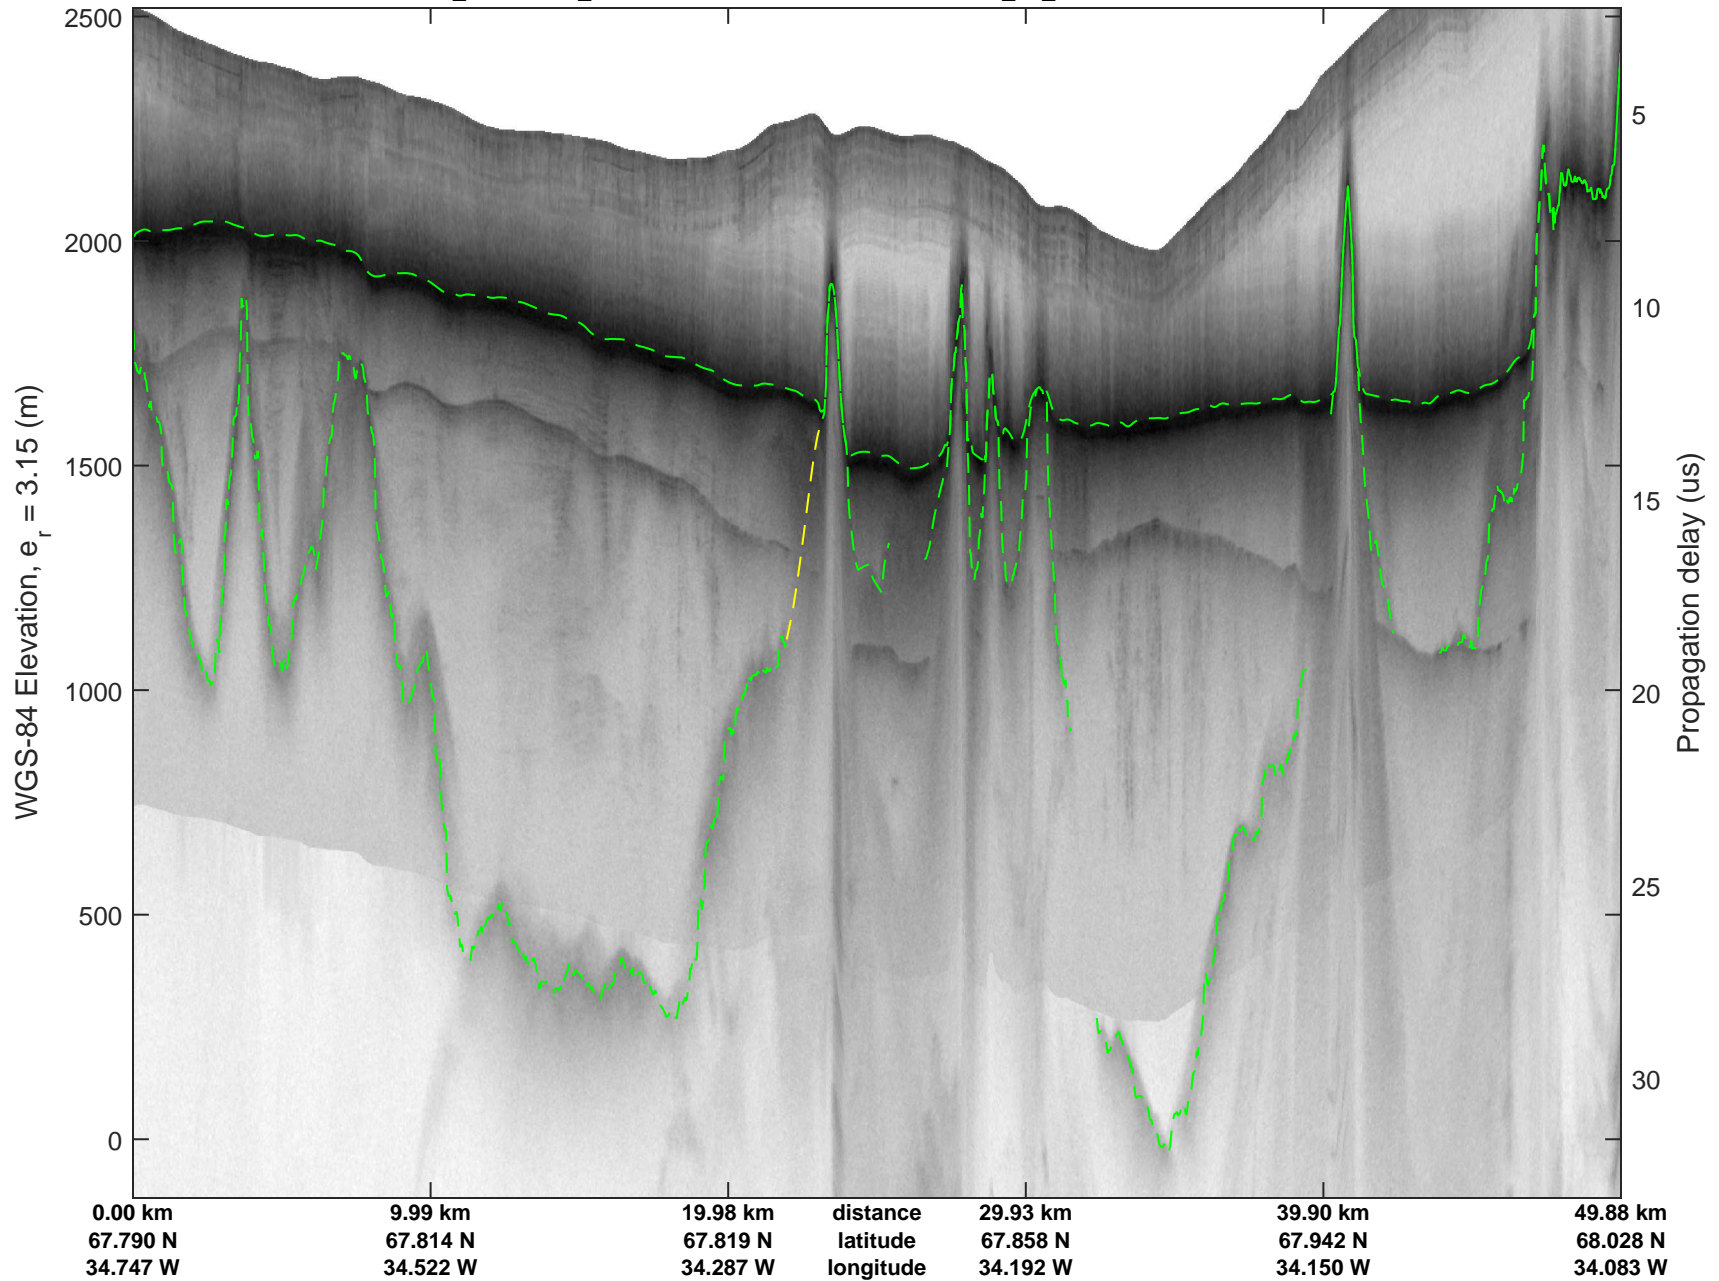

mcrds 2008_Greenland_TO: "Southeast Greenland" 20080730_06_002: 19:20:51.4 to 19:30:53.9 GPS

mcrds 2008_Greenland_TO: "Southeast Greenland" 20080730_06_003: 19:30:54.8 to 19:42:22.5 GPS

mcrds 2008_Greenland_TO: "Southeast Greenland" 20080730_06_003: 19:30:54.8 to 19:42:22.5 GPS

mcrds 2008_Greenland_TO: "Southeast Greenland" 20080730_06_004: 19:42:23.5 to 19:53:13.8 GPS

mcrds 2008_Greenland_TO: "Southeast Greenland" 20080730_06_004: 19:42:23.5 to 19:53:13.8 GPS

mcrds 2008_Greenland_TO: "Southeast Greenland" 20080730_06_005: 19:53:14.7 to 20:02:47.4 GPS

mcrds 2008_Greenland_TO: "Southeast Greenland" 20080730_06_005: 19:53:14.7 to 20:02:47.4 GPS

mcrds 2008_Greenland_TO: "Southeast Greenland" 20080730_06_006: 20:02:48.1 to 20:13:35.3 GPS

mcrds 2008_Greenland_TO: "Southeast Greenland" 20080730_06_006: 20:02:48.1 to 20:13:35.3 GPS

mcrds 2008_Greenland_TO: "Southeast Greenland" 20080730_06_007: 20:13:36.3 to 20:23:47.1 GPS

mcrds 2008_Greenland_TO: "Southeast Greenland" 20080730_06_007: 20:13:36.3 to 20:23:47.1 GPS

mcrds 2008_Greenland_TO: "Southeast Greenland" 20080730_06_008: 20:23:48.2 to 20:36:12.1 GPS