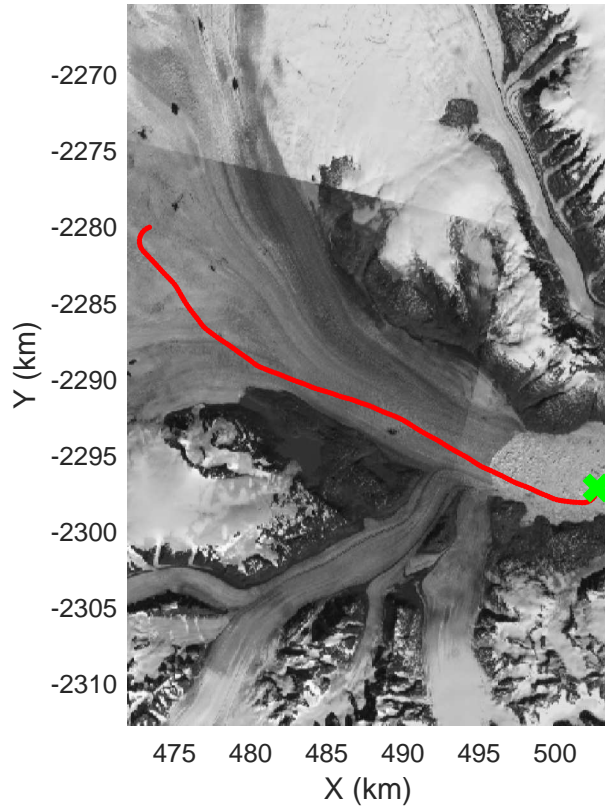

mcrds 2008_Greenland_TO: "Southeast Greenland" 20080730_06_005: 19:53:14.7 to 20:02:47.4 GPS

mcrds 2008_Greenland_TO: "Southeast Greenland" 20080730_06_006: 20:02:48.1 to 20:13:35.3 GPS

mcrds 2008_Greenland_TO: "Southeast Greenland" 20080730_06_006: 20:02:48.1 to 20:13:35.3 GPS

mcrds 2008_Greenland_TO: "Southeast Greenland" 20080730_06_007: 20:13:36.3 to 20:23:47.1 GPS

mcrds 2008_Greenland_TO: "Southeast Greenland" 20080730_06_007: 20:13:36.3 to 20:23:47.1 GPS

mcrds 2008_Greenland_TO: "Southeast Greenland" 20080730_06_008: 20:23:48.2 to 20:36:12.1 GPS