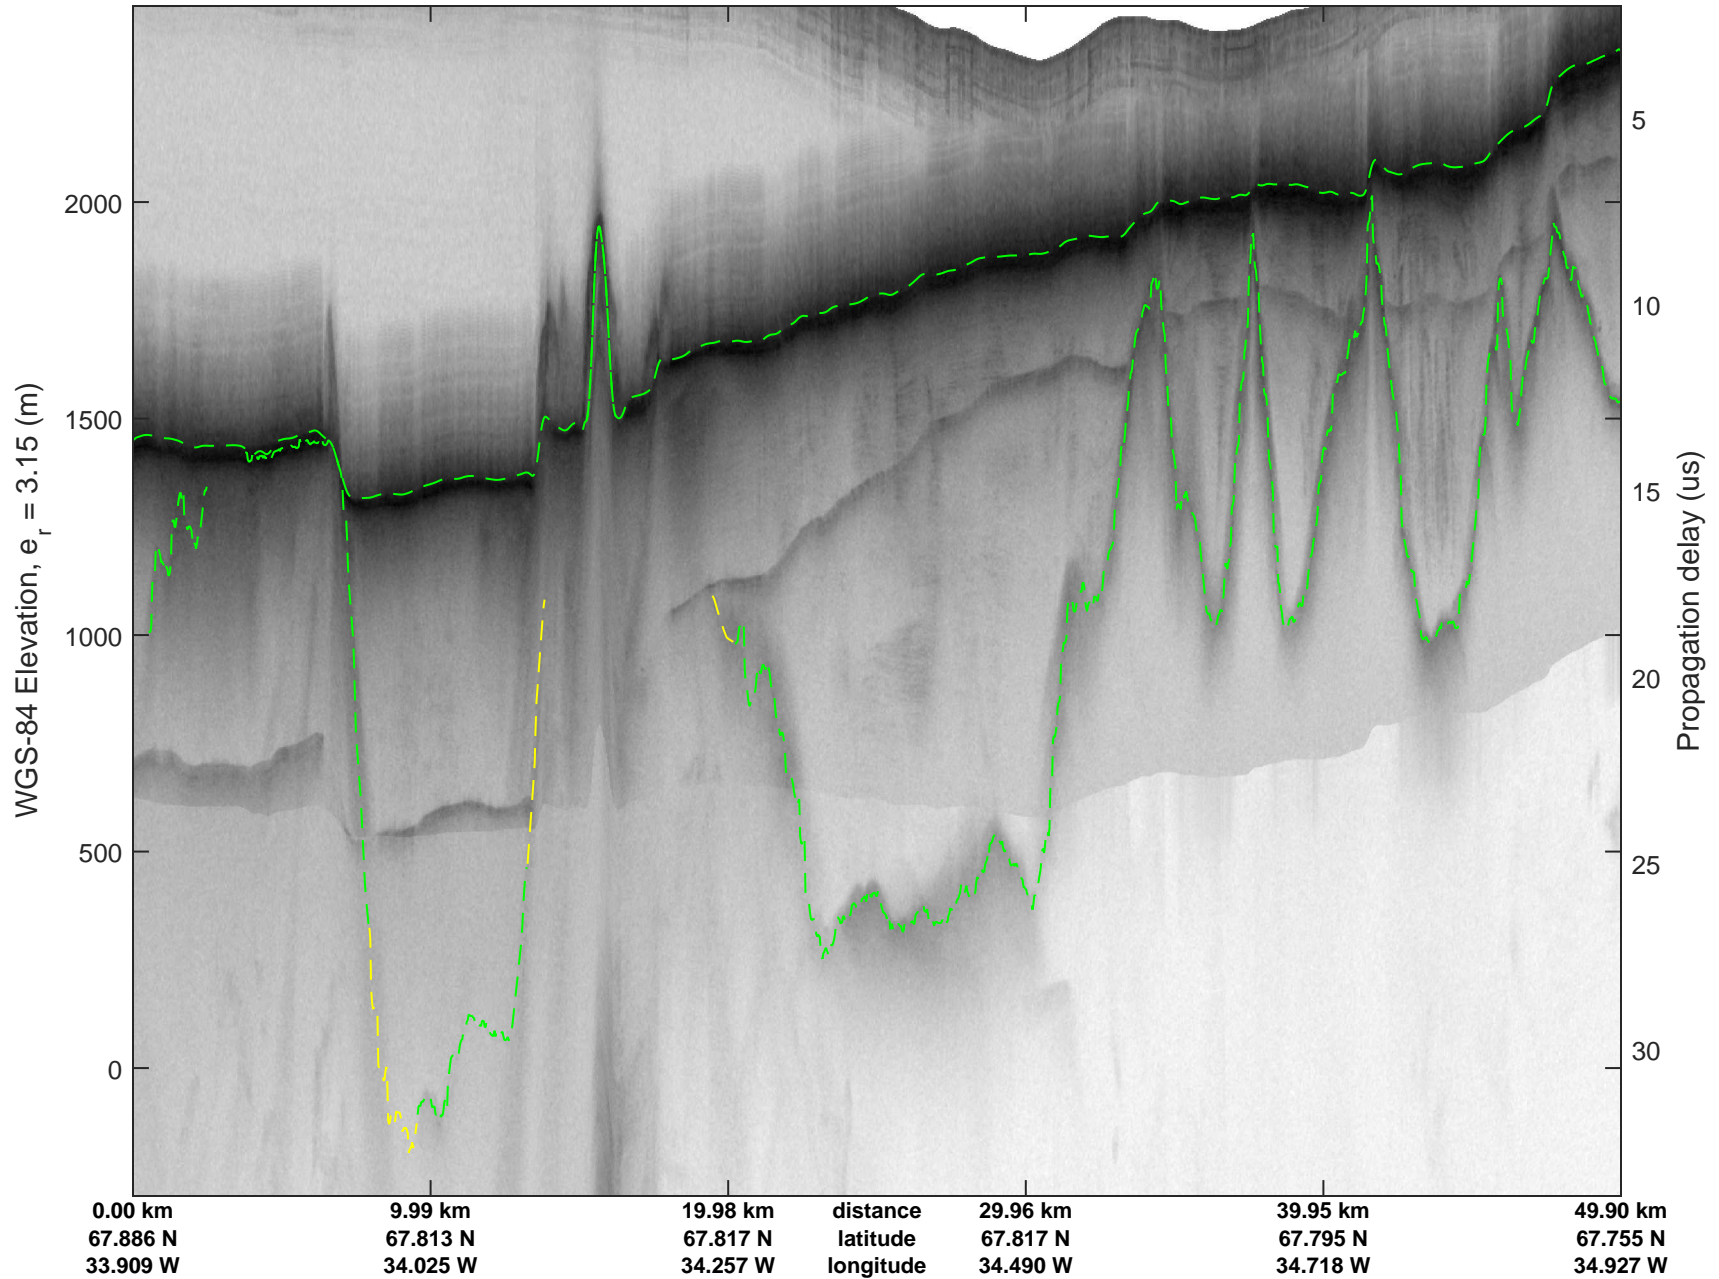

mcrds 2008_Greenland_TO: "Southeast Greenland" 20080730_06_007: 20:13:36.3 to 20:23:47.1 GPS

mcrds 2008_Greenland_TO: "Southeast Greenland" 20080730_06_007: 20:13:36.3 to 20:23:47.1 GPS

mcrds 2008_Greenland_TO: "Southeast Greenland" 20080730_06_008: 20:23:48.2 to 20:36:12.1 GPS

mcrds 2008_Greenland_TO: "Southeast Greenland" 20080730_06_008: 20:23:48.2 to 20:36:12.1 GPS

mcrds 2008_Greenland_TO: "Southeast Greenland" 20080730_06_009: 20:36:13.0 to 20:46:55.1 GPS

mcrds 2008_Greenland_TO: "Southeast Greenland" 20080730_06_009: 20:36:13.0 to 20:46:55.1 GPS

mcrds 2008_Greenland_TO: "Southeast Greenland" 20080730_06_010: 20:46:56.0 to 20:57:19.8 GPS

mcrds 2008_Greenland_TO: "Southeast Greenland" 20080730_06_010: 20:46:56.0 to 20:57:19.8 GPS

mcrds 2008_Greenland_TO: "Southeast Greenland" 20080730_06_011: 20:57:20.8 to 21:08:13.6 GPS

mcrds 2008_Greenland_TO: "Southeast Greenland" 20080730_06_011: 20:57:20.8 to 21:08:13.6 GPS

mcrds 2008_Greenland_TO: "Southeast Greenland" 20080730_06_012: 21:08:14.7 to 21:15:50.0 GPS

mcrds 2008_Greenland_TO: "Southeast Greenland" 20080730_06_012: 21:08:14.7 to 21:15:50.0 GPS