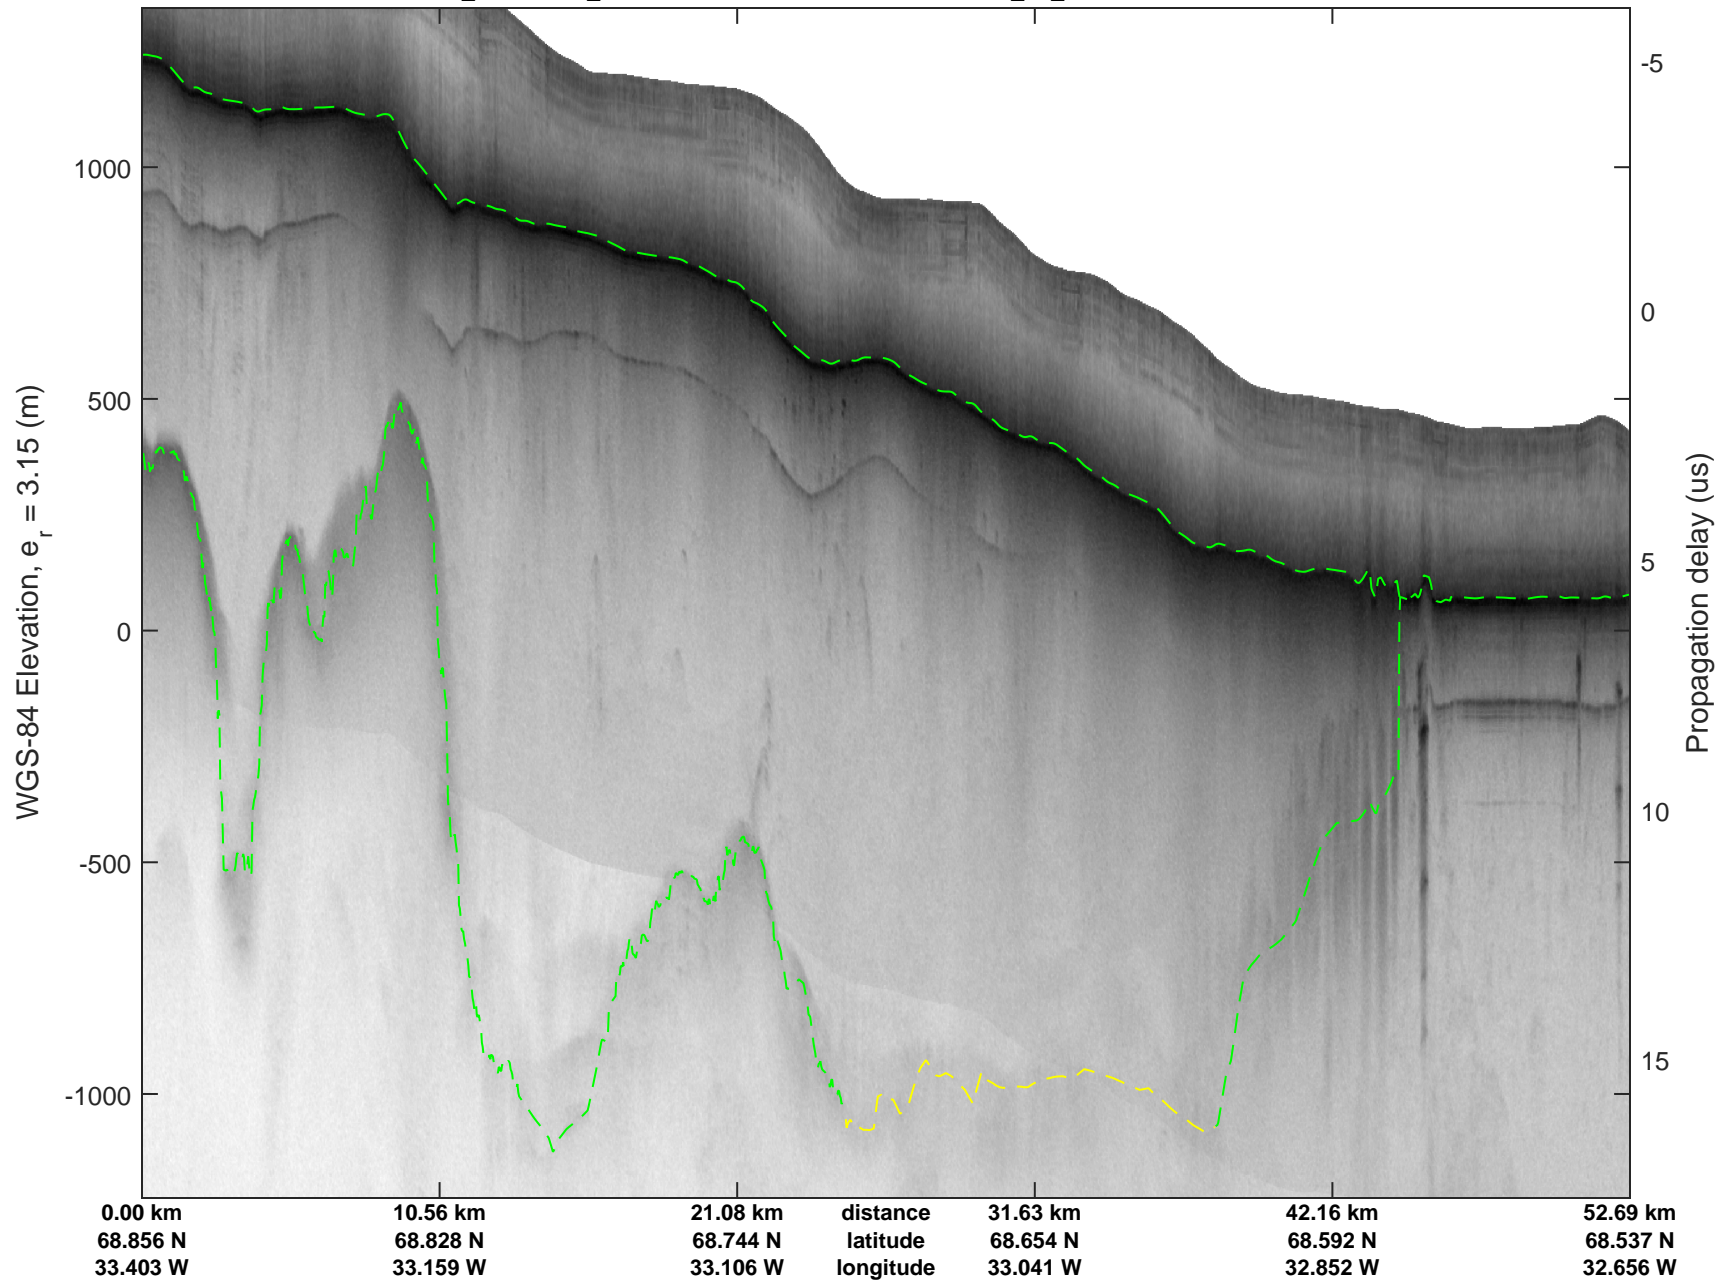

mcrds 2008_Greenland_TO: "Southeast Greenland" 20080730_06_005: 19:53:14.7 to 20:02:47.4 GPS

mcrds 2008_Greenland_TO: "Southeast Greenland" 20080730_06_006: 20:02:48.1 to 20:13:35.3 GPS

mcrds 2008_Greenland_TO: "Southeast Greenland" 20080730_06_006: 20:02:48.1 to 20:13:35.3 GPS

mcrds 2008_Greenland_TO: "Southeast Greenland" 20080730_06_007: 20:13:36.3 to 20:23:47.1 GPS

mcrds 2008_Greenland_TO: "Southeast Greenland" 20080730_06_007: 20:13:36.3 to 20:23:47.1 GPS

mcrds 2008_Greenland_TO: "Southeast Greenland" 20080730_06_008: 20:23:48.2 to 20:36:12.1 GPS

mcrds 2008_Greenland_TO: "Southeast Greenland" 20080730_06_008: 20:23:48.2 to 20:36:12.1 GPS

mcrds 2008_Greenland_TO: "Southeast Greenland" 20080730_06_009: 20:36:13.0 to 20:46:55.1 GPS

mcrds 2008_Greenland_TO: "Southeast Greenland" 20080730_06_009: 20:36:13.0 to 20:46:55.1 GPS