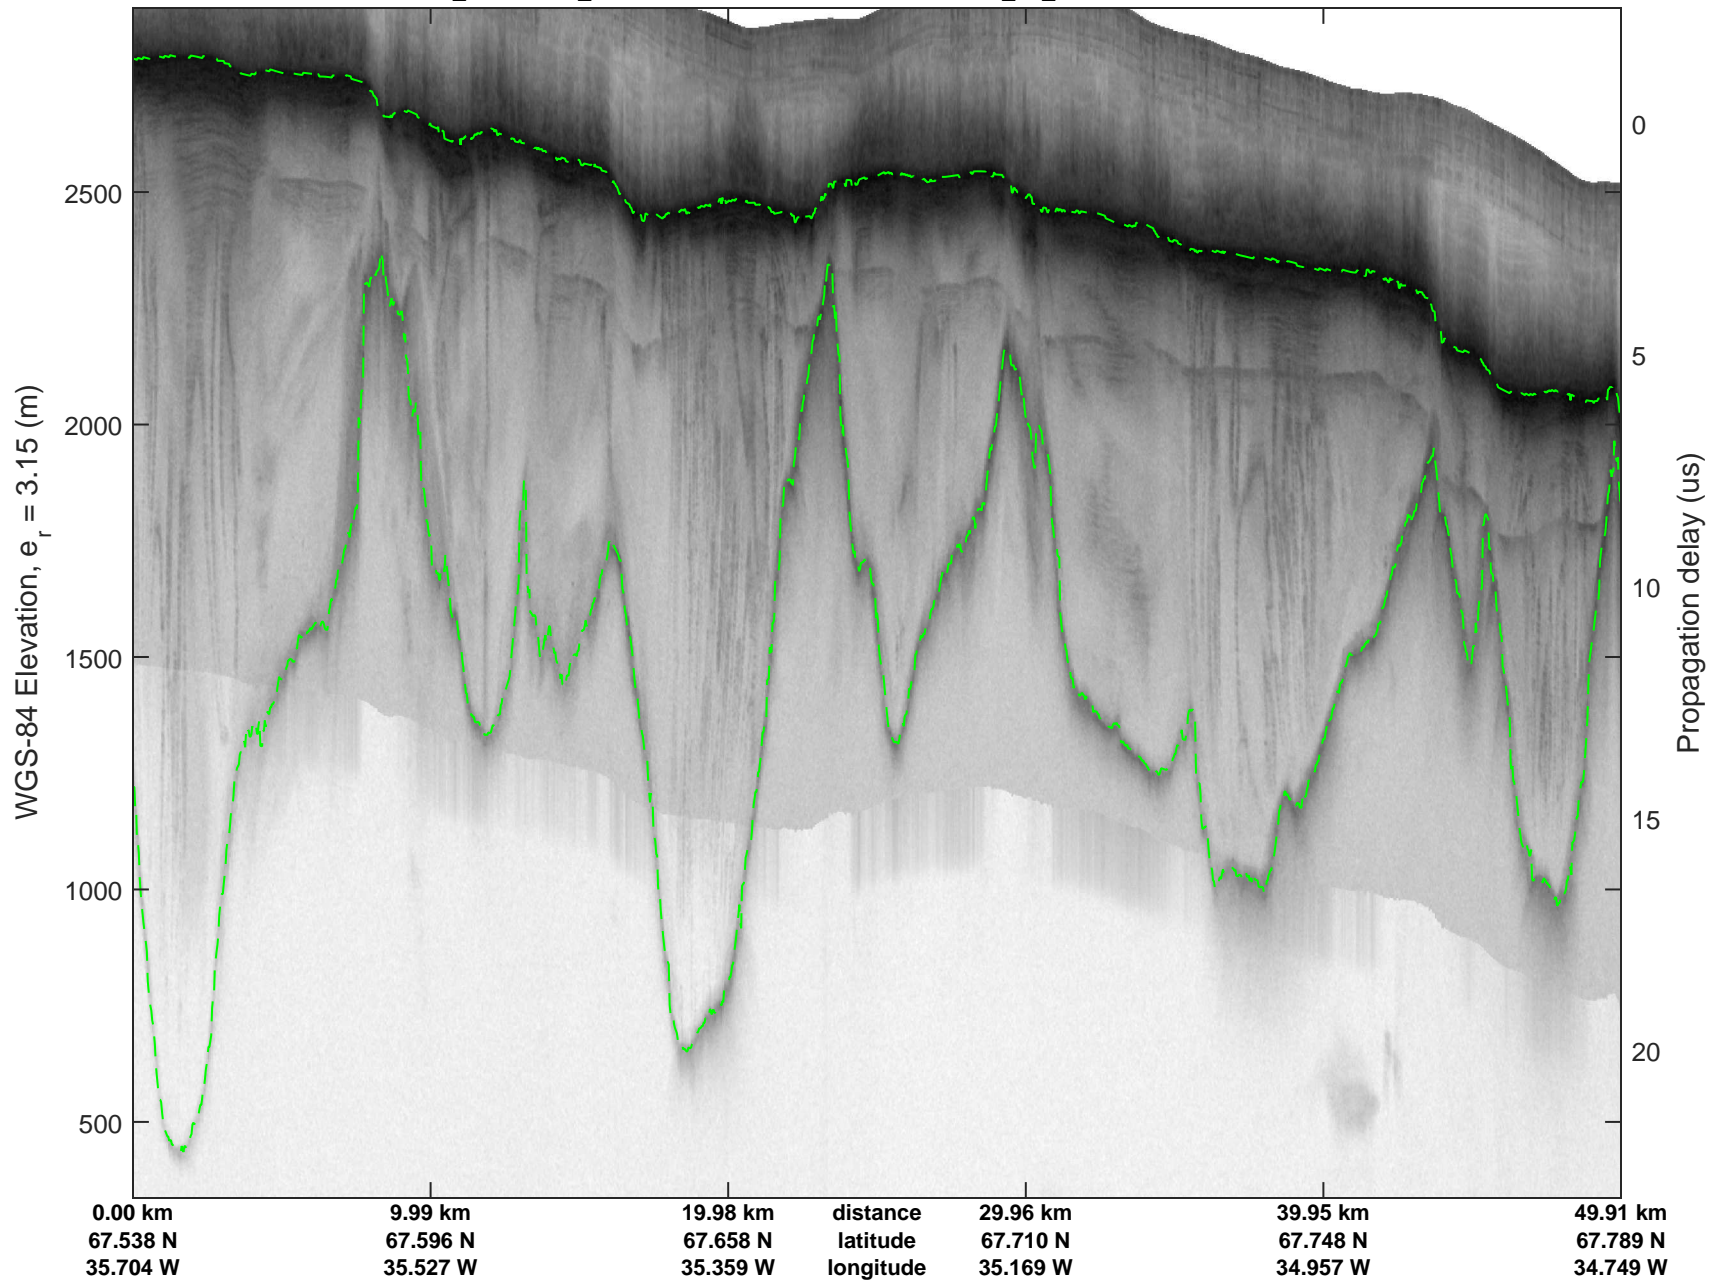

mcrds 2008_Greenland_TO: "Southeast Greenland" 20080730_06_001: 19:10:20.7 to 19:20:50.5 GPS

mcrds 2008_Greenland_TO: "Southeast Greenland" 20080730_06_001: 19:10:20.7 to 19:20:50.5 GPS

mcrds 2008_Greenland_TO: "Southeast Greenland" 20080730_06_002: 19:20:51.4 to 19:30:53.9 GPS

mcrds 2008_Greenland_TO: "Southeast Greenland" 20080730_06_002: 19:20:51.4 to 19:30:53.9 GPS

mcrds 2008_Greenland_TO: "Southeast Greenland" 20080730_06_003: 19:30:54.8 to 19:42:22.5 GPS

mcrds 2008_Greenland_TO: "Southeast Greenland" 20080730_06_003: 19:30:54.8 to 19:42:22.5 GPS

mcrds 2008_Greenland_TO: "Southeast Greenland" 20080730_06_004: 19:42:23.5 to 19:53:13.8 GPS

mcrds 2008_Greenland_TO: "Southeast Greenland" 20080730_06_004: 19:42:23.5 to 19:53:13.8 GPS

mcrds 2008_Greenland_TO: "Southeast Greenland" 20080730_06_005: 19:53:14.7 to 20:02:47.4 GPS

mcrds 2008_Greenland_TO: "Southeast Greenland" 20080730_06_008: 20:23:48.2 to 20:36:12.1 GPS

mcrds 2008_Greenland_TO: "Southeast Greenland" 20080730_06_009: 20:36:13.0 to 20:46:55.1 GPS

mcrds 2008_Greenland_TO: "Southeast Greenland" 20080730_06_009: 20:36:13.0 to 20:46:55.1 GPS