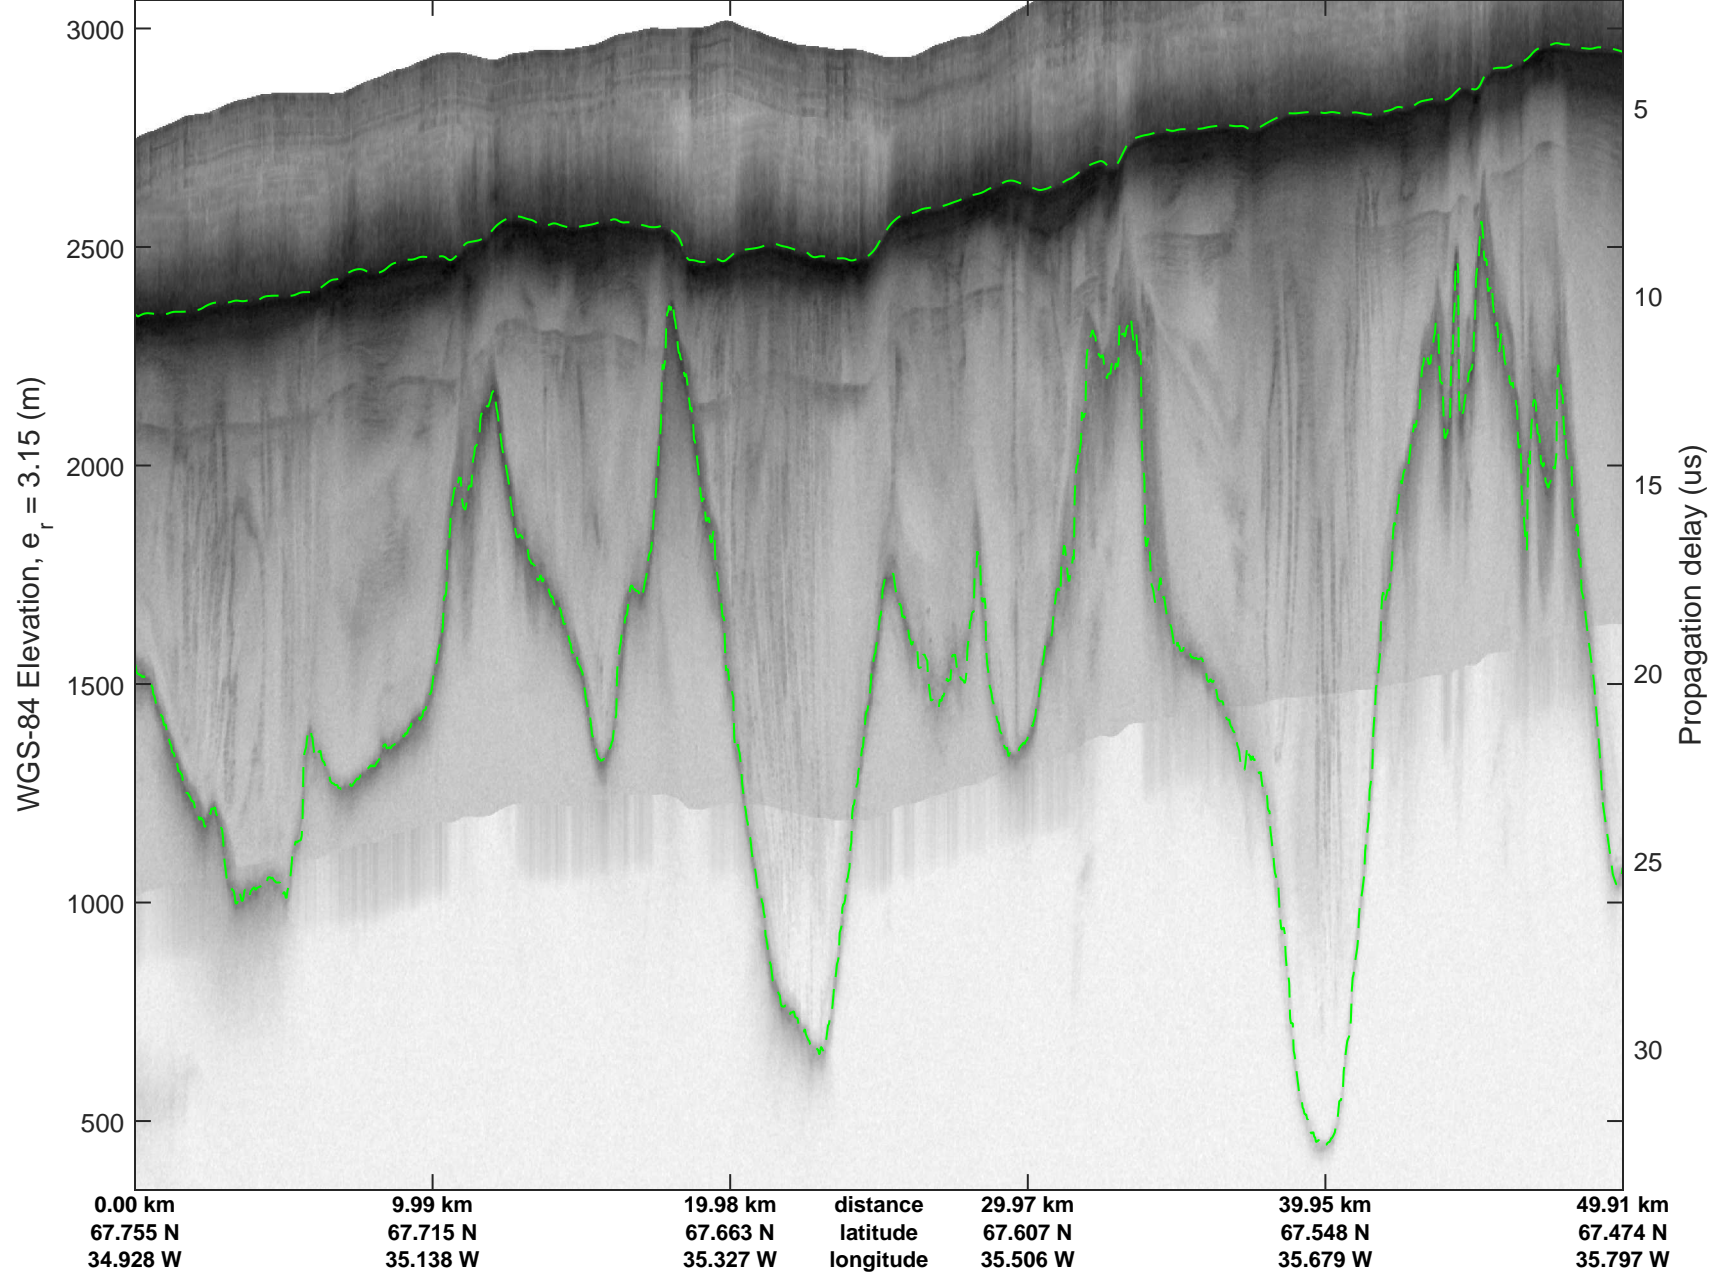

mcrds 2008_Greenland_TO: "Southeast Greenland" 20080730_06_008: 20:23:48.2 to 20:36:12.1 GPS

mcrds 2008_Greenland_TO: "Southeast Greenland" 20080730_06_009: 20:36:13.0 to 20:46:55.1 GPS

mcrds 2008_Greenland_TO: "Southeast Greenland" 20080730_06_009: 20:36:13.0 to 20:46:55.1 GPS

mcrds 2008_Greenland_TO: "Southeast Greenland" 20080730_06_010: 20:46:56.0 to 20:57:19.8 GPS

mcrds 2008_Greenland_TO: "Southeast Greenland" 20080730_06_010: 20:46:56.0 to 20:57:19.8 GPS

mcrds 2008_Greenland_TO: "Southeast Greenland" 20080730_06_011: 20:57:20.8 to 21:08:13.6 GPS

mcrds 2008_Greenland_TO: "Southeast Greenland" 20080730_06_011: 20:57:20.8 to 21:08:13.6 GPS

mcrds 2008_Greenland_TO: "Southeast Greenland" 20080730_06_012: 21:08:14.7 to 21:15:50.0 GPS

mcrds 2008_Greenland_TO: "Southeast Greenland" 20080730_06_012: 21:08:14.7 to 21:15:50.0 GPS