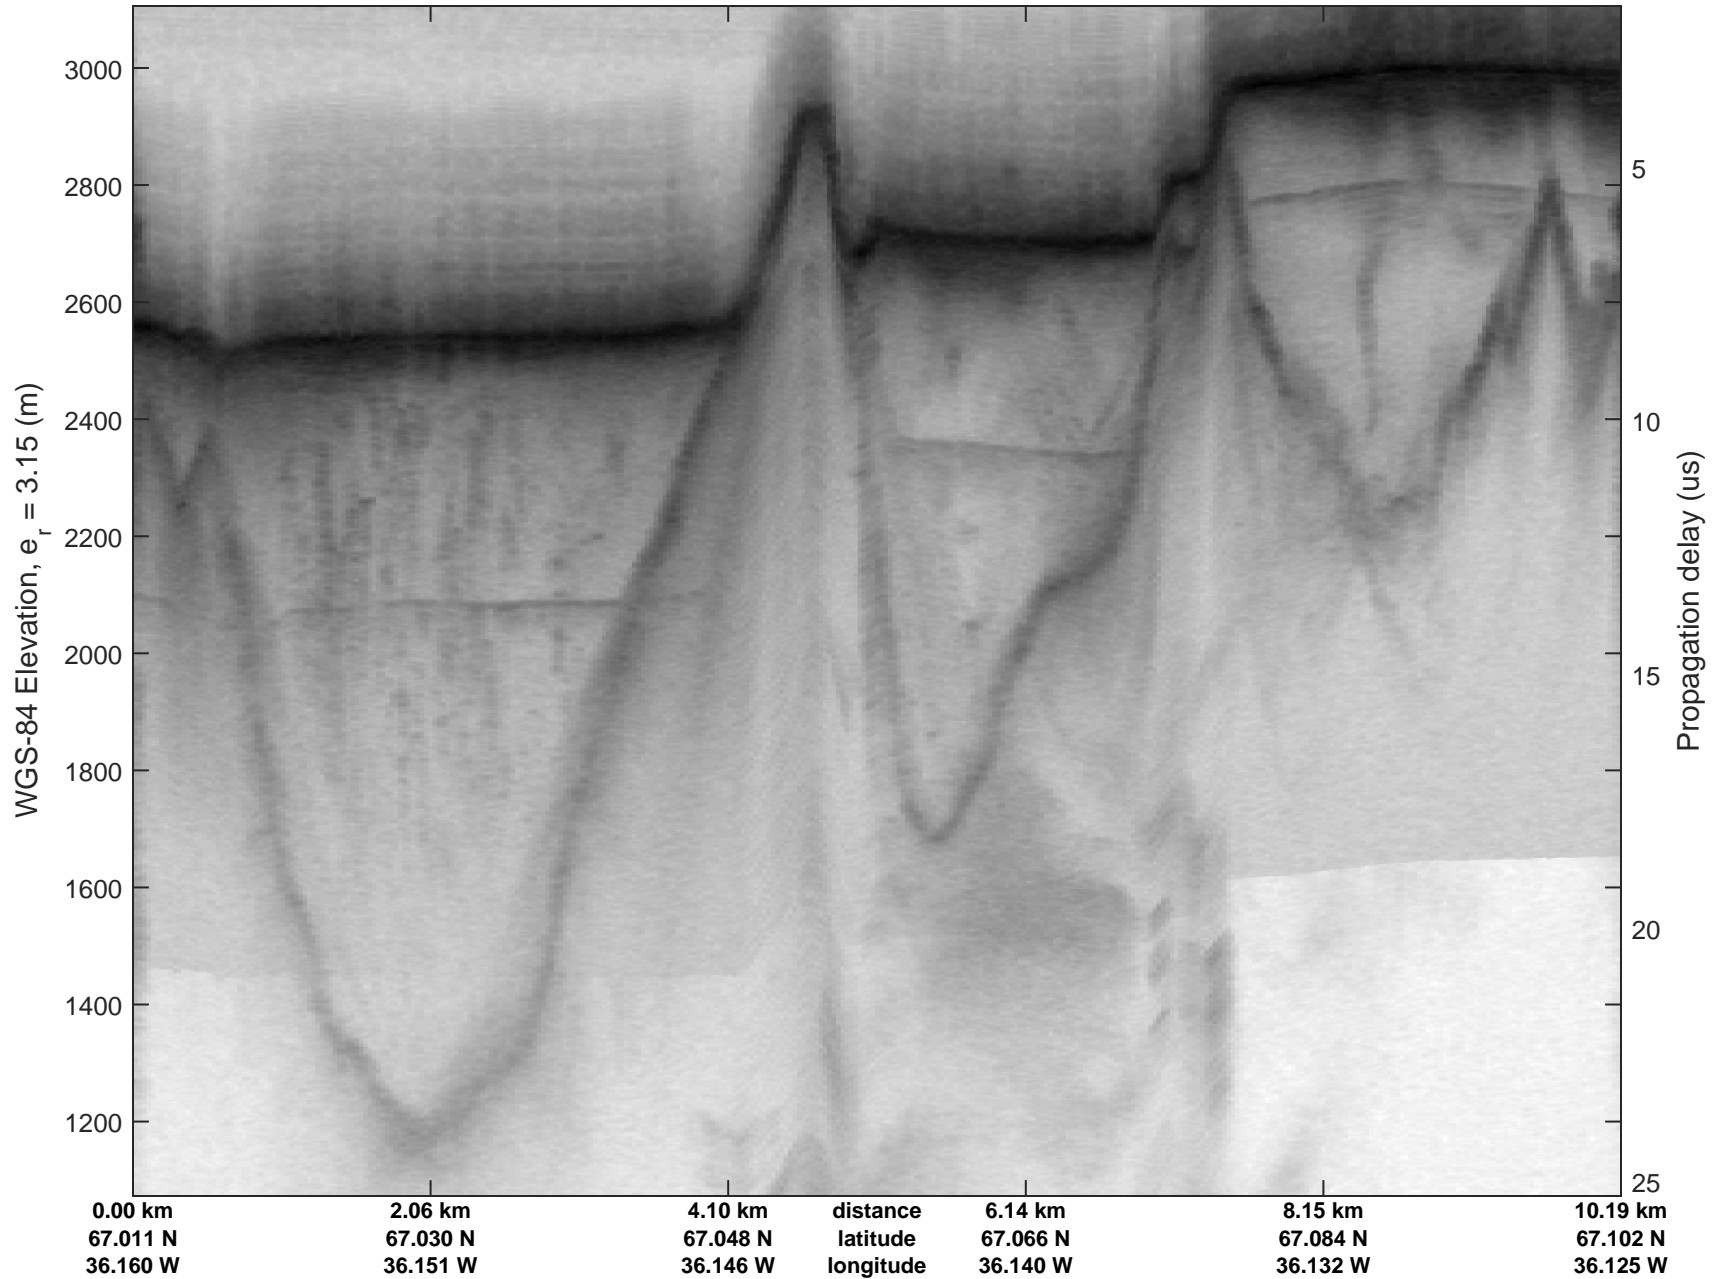

Southeast Greenland  
20080730\_05\_001  
Polar Stereograph 70N/-45E

mcrds 2008\_Greenland\_TO: "Southeast Greenland" 20080730\_05\_001: 19:07:22.1 to 19:09:26.6 GPS

mcrds 2008\_Greenland\_TO: "Southeast Greenland" 20080730\_05\_001: 19:07:22.1 to 19:09:26.6 GPS