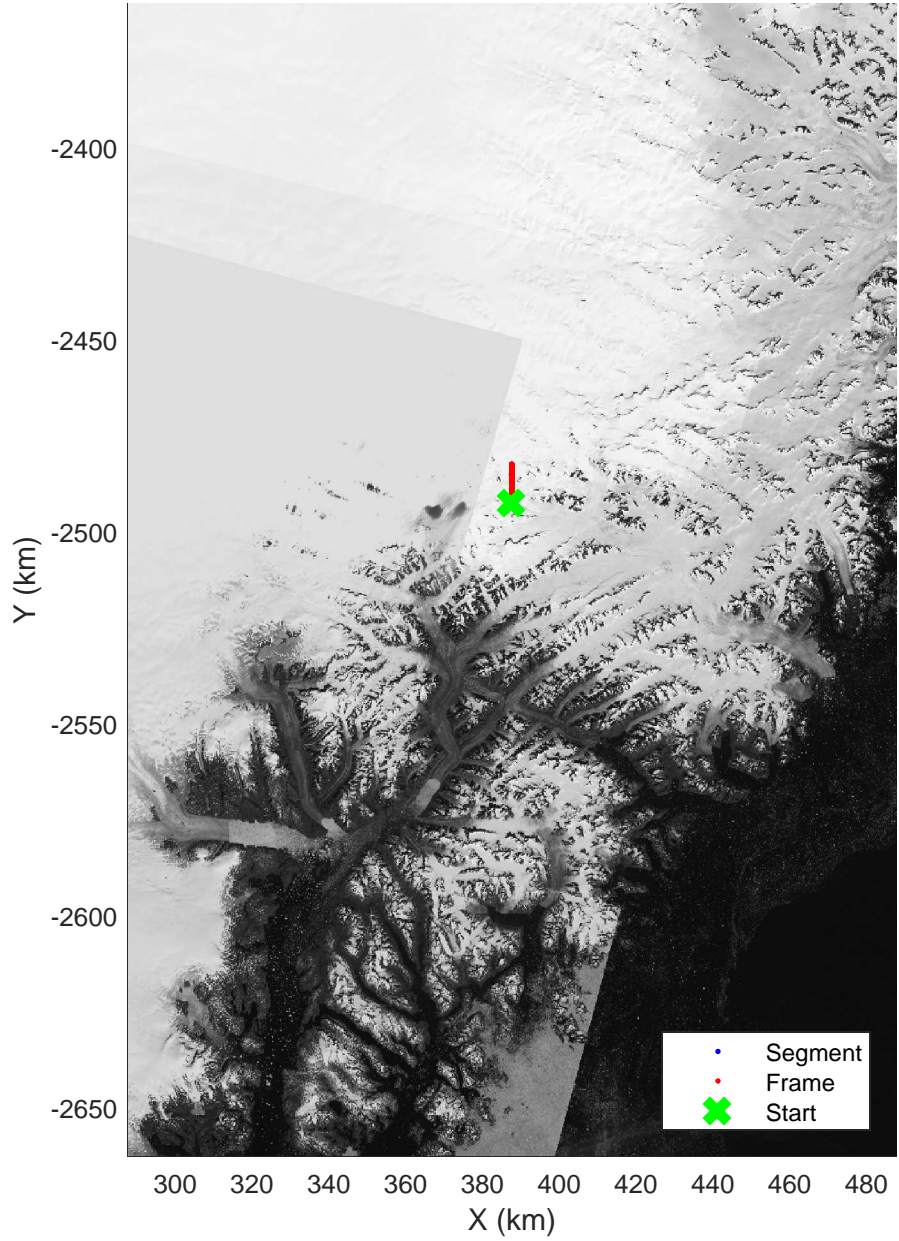

Southeast Greenland  
20080730\_05\_001  
Polar Stereograph 70N/-45E

mcrds 2008\_Greenland\_TO: "Southeast Greenland" 20080730\_05\_001: 19:07:22.1 to 19:09:26.6 GPS

mcrds 2008\_Greenland\_TO: "Southeast Greenland" 20080730\_05\_001: 19:07:22.1 to 19:09:26.6 GPS