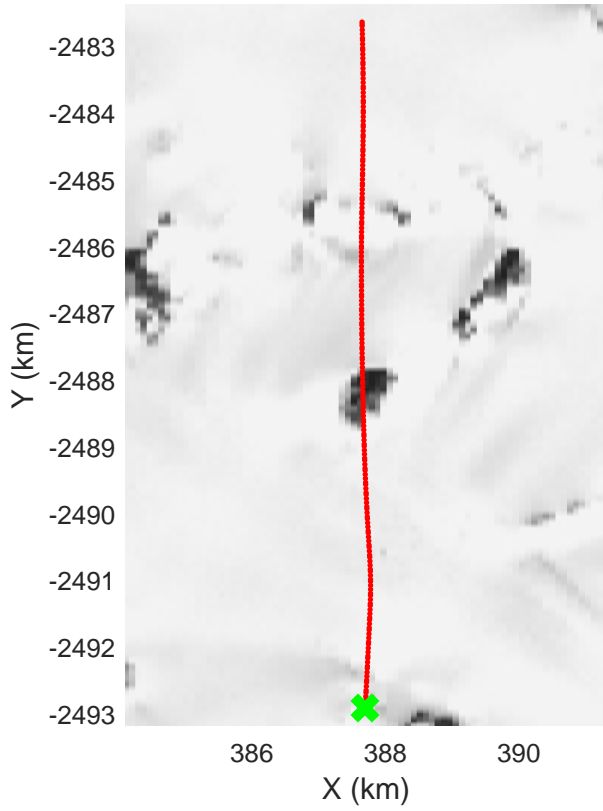

Southeast Greenland  
20080730\_05\_001  
Polar Stereograph 70N/-45E

mcrds 2008\_Greenland\_TO: "Southeast Greenland" 20080730\_05\_001: 19:07:22.1 to 19:09:26.6 GPS

mcrds 2008\_Greenland\_TO: "Southeast Greenland" 20080730\_05\_001: 19:07:22.1 to 19:09:26.6 GPS