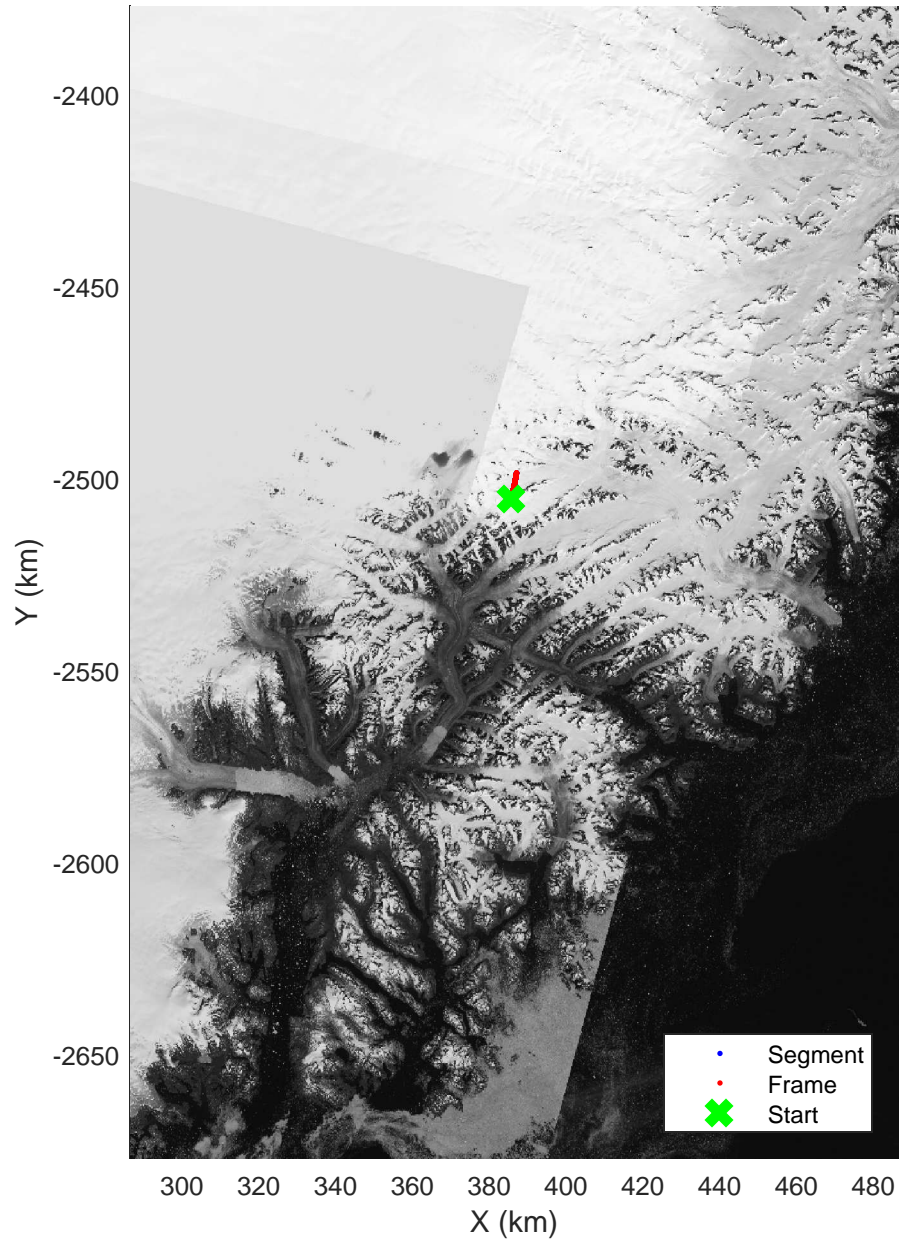

Southeast Greenland
20080730_04_001
Polar Stereograph 70N/-45E

mcrds 2008_Greenland_TO: "Southeast Greenland" 20080730_04_001: 19:04:23.2 to 19:06:07.0 GPS

mcrds 2008_Greenland_TO: "Southeast Greenland" 20080730_04_001: 19:04:23.2 to 19:06:07.0 GPS