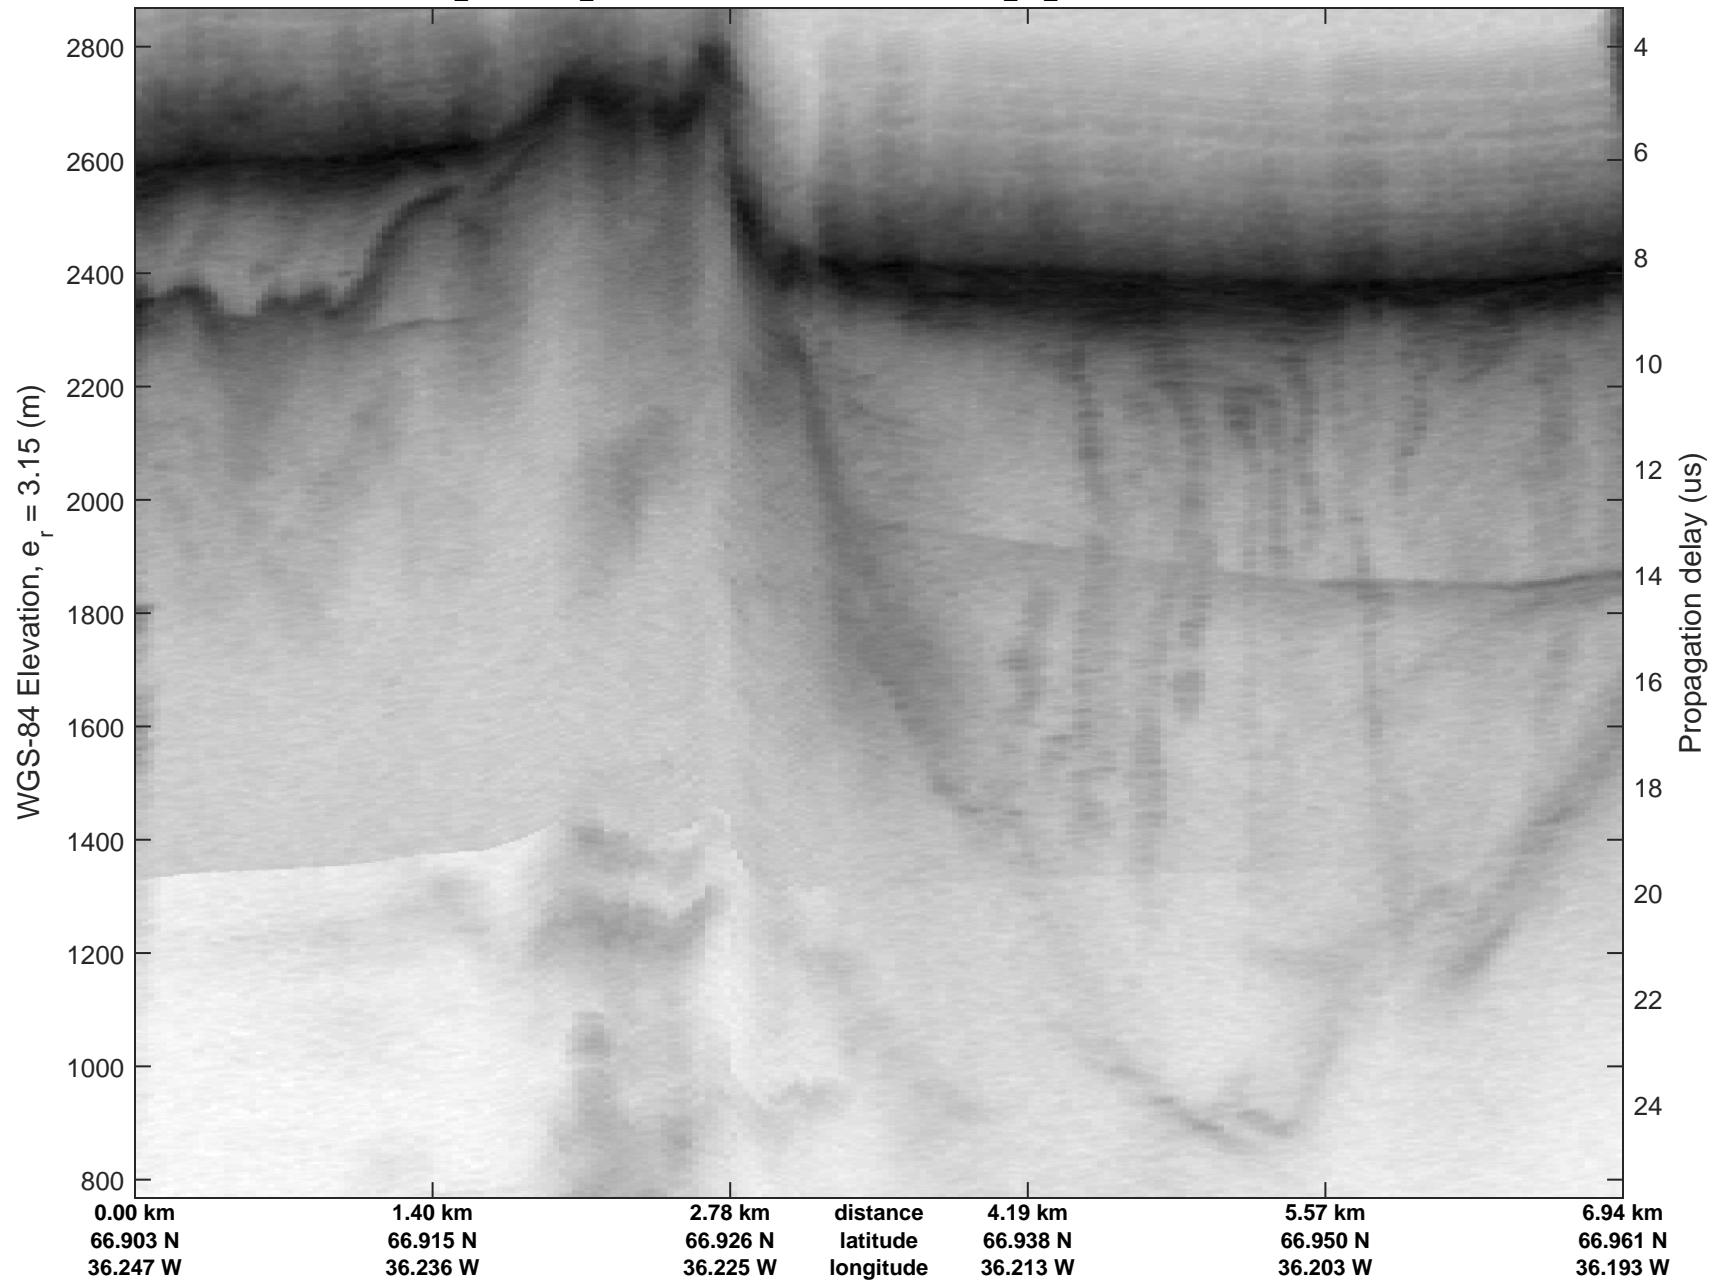

Southeast Greenland
20080730_04_001
Polar Stereograph 70N/-45E

mcrds 2008_Greenland_TO: "Southeast Greenland" 20080730_04_001: 19:04:23.2 to 19:06:07.0 GPS

mcrds 2008_Greenland_TO: "Southeast Greenland" 20080730_04_001: 19:04:23.2 to 19:06:07.0 GPS