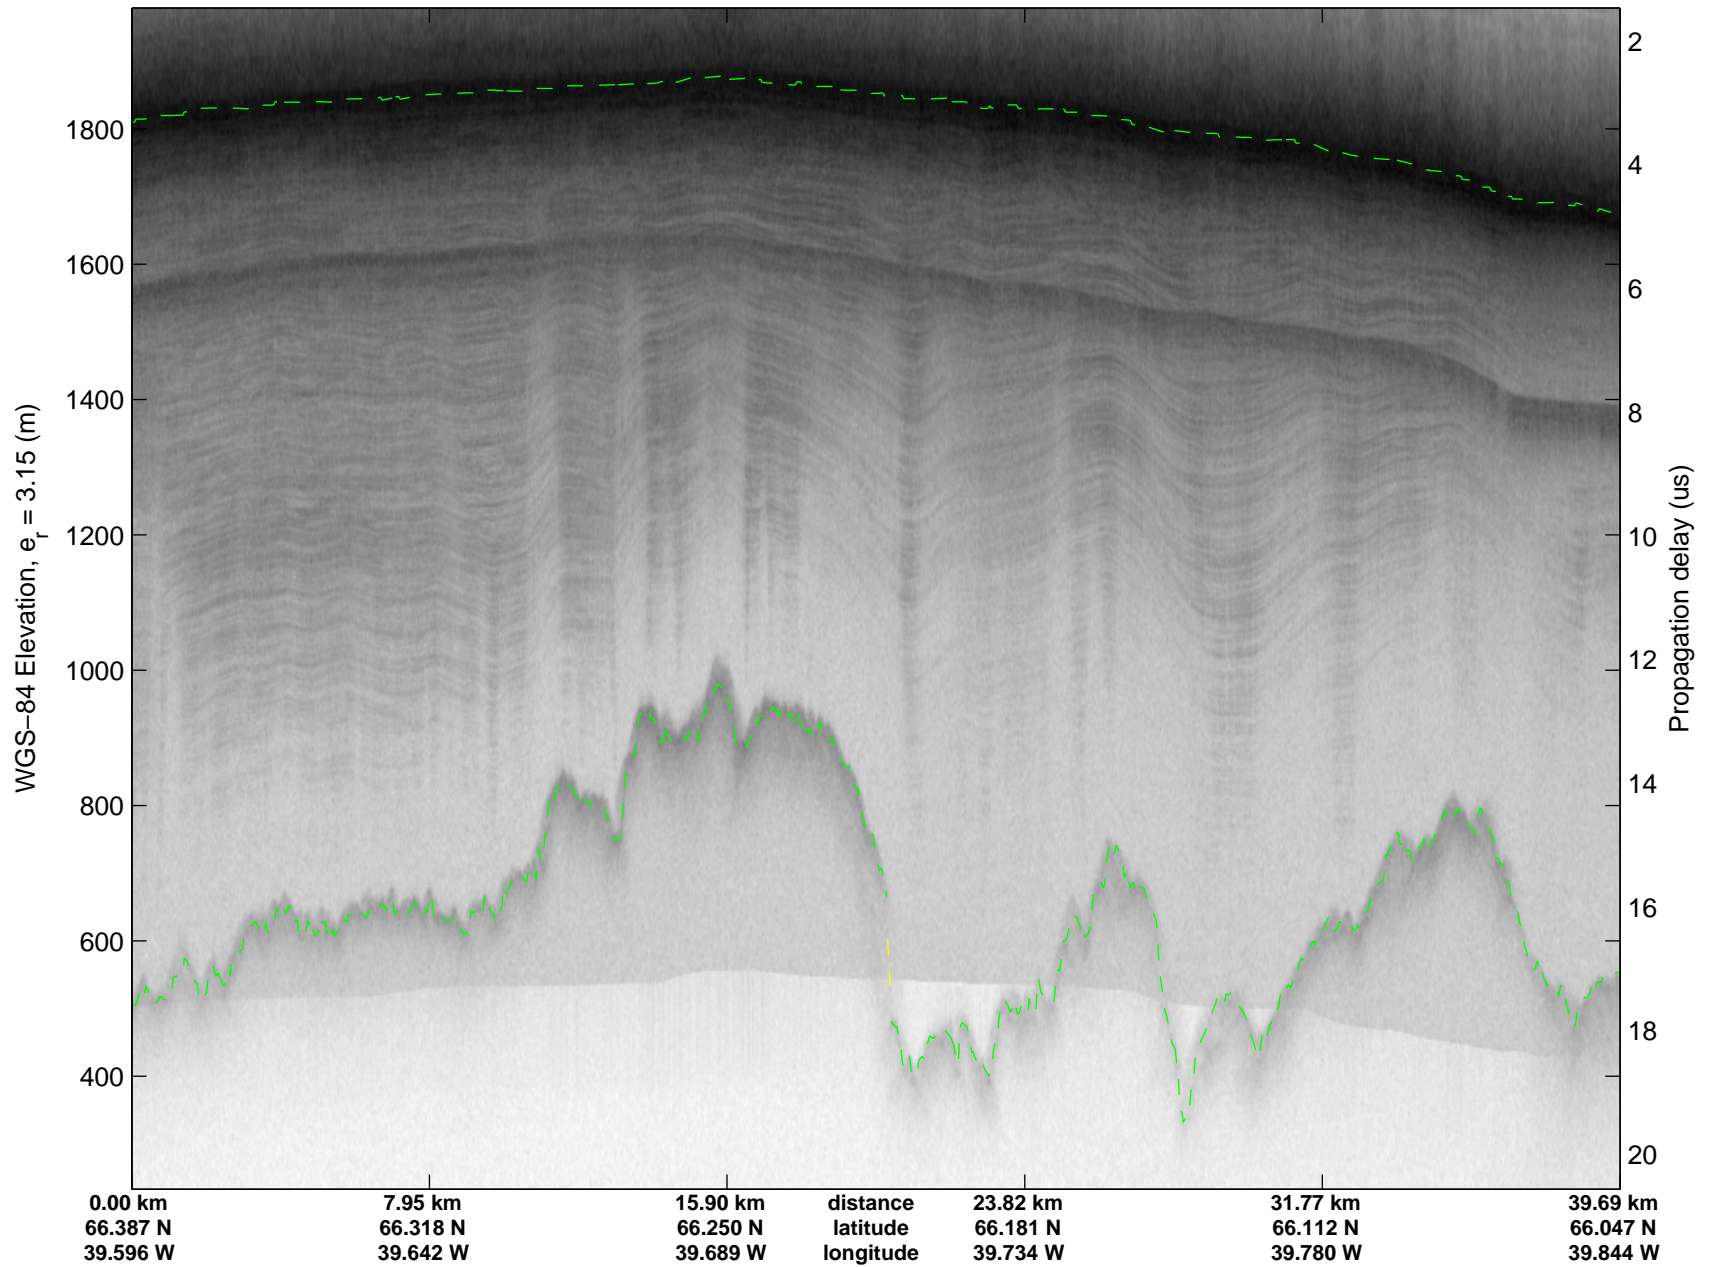

mcrds 2008\_Greenland\_TO: "Helheim" 20080730\_03\_014: 16:37:59.3 to 16:45:11.3 GPS

mcrds 2008\_Greenland\_TO: "Helheim" 20080730\_03\_015: 16:45:12.0 to 16:53:29.5 GPS

mcrds 2008\_Greenland\_TO: "Helheim" 20080730\_03\_015: 16:45:12.0 to 16:53:29.5 GPS

mcrds 2008\_Greenland\_TO: "Helheim" 20080730\_03\_016: 16:53:30.3 to 17:02:19.4 GPS

mcrds 2008\_Greenland\_TO: "Helheim" 20080730\_03\_016: 16:53:30.3 to 17:02:19.4 GPS

mcrds 2008\_Greenland\_TO: "Helheim" 20080730\_03\_017: 17:02:20.1 to 17:09:06.7 GPS