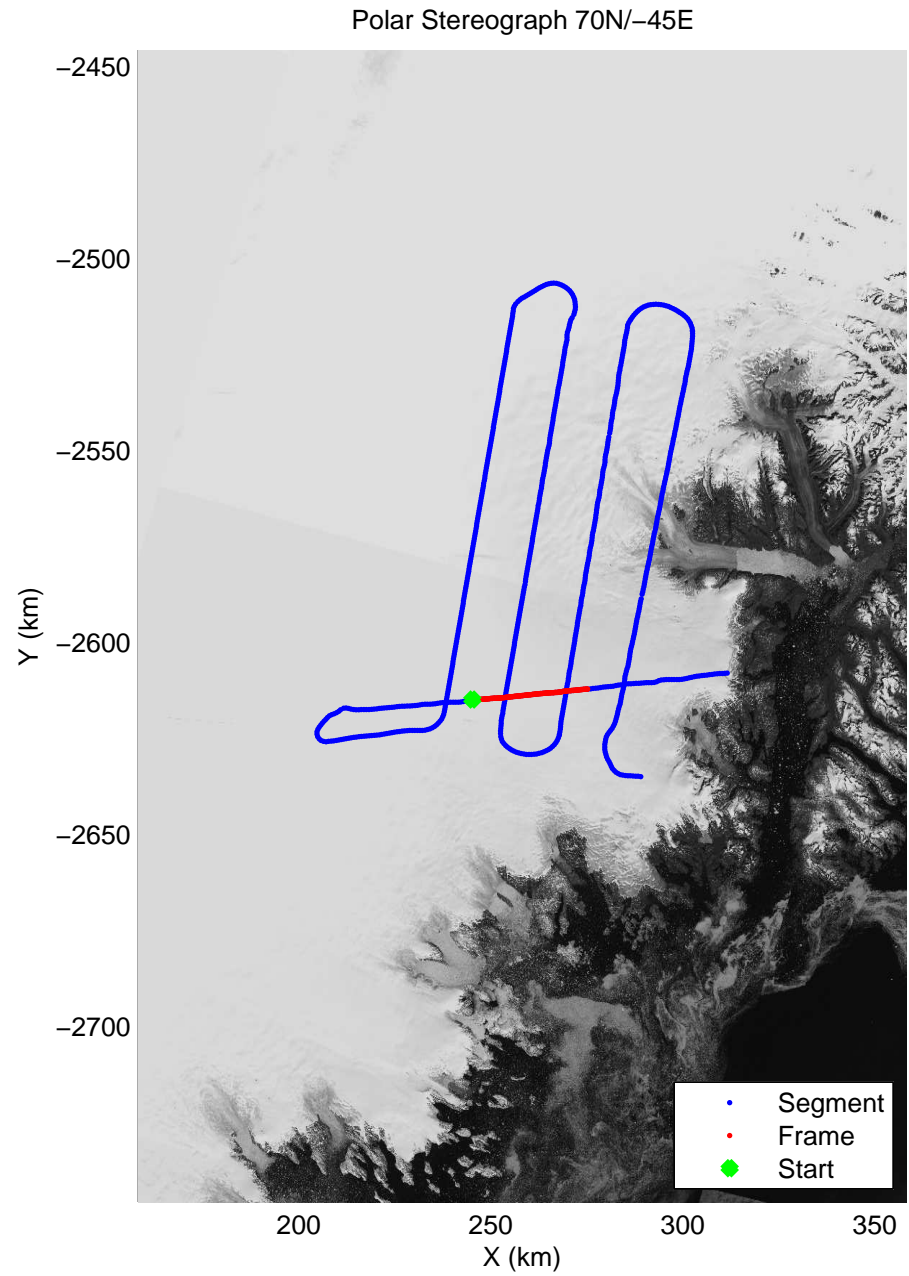

Polar Stereograph 70N/-45E

mcrds 2008\_Greenland\_TO: "Helheim" 20080730\_03\_019: 17:11:45.6 to 17:19:14.6 GPS

mcrds 2008\_Greenland\_TO: "Helheim" 20080730\_03\_019: 17:11:45.6 to 17:19:14.6 GPS

mcrds 2008\_Greenland\_TO: "Helheim" 20080730\_03\_020: 17:19:15.5 to 17:25:50.9 GPS