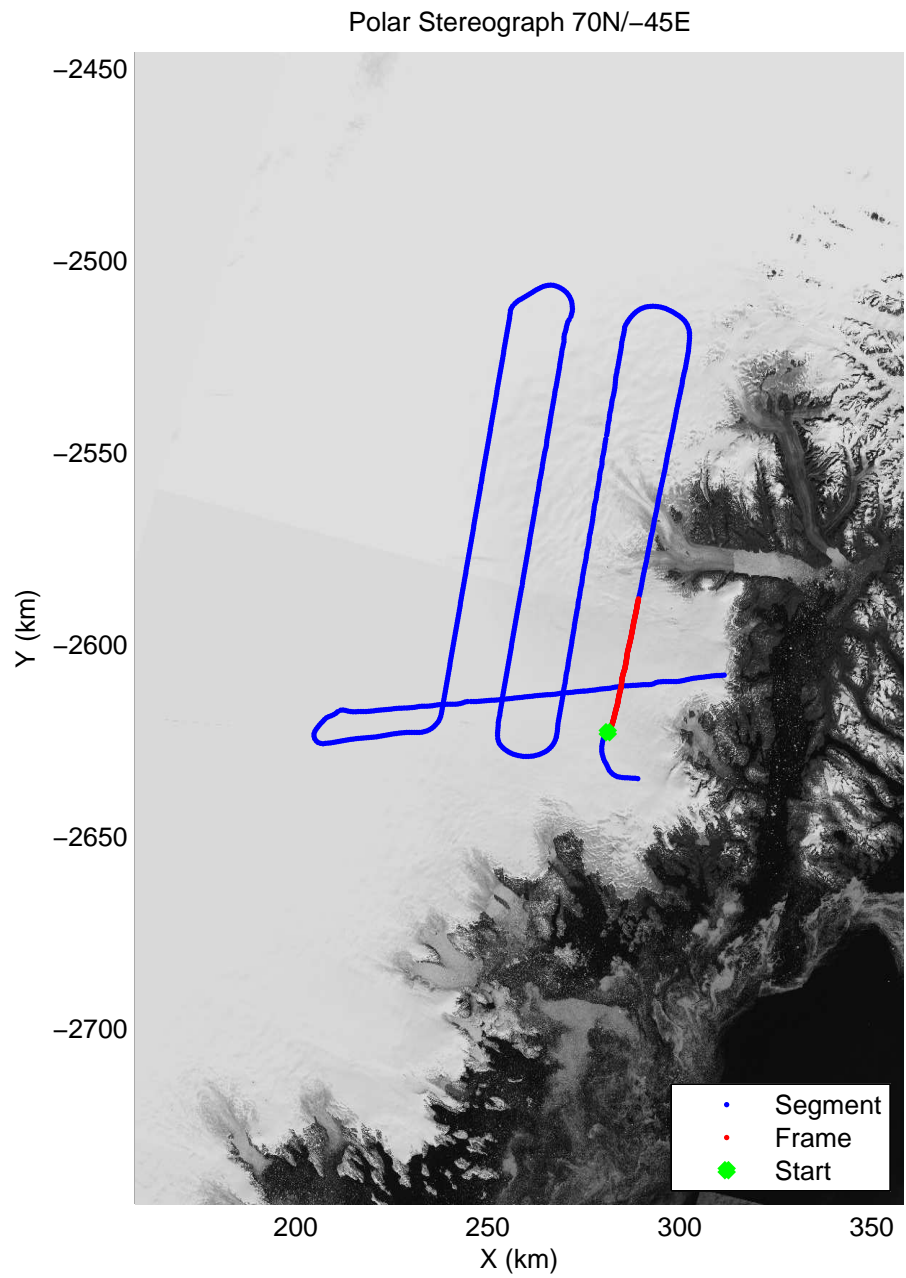

mcrds 2008\_Greenland\_TO: "Helheim" 20080730\_03\_001: 15:09:48.0 to 15:14:00.9 GPS

mcrds 2008\_Greenland\_TO: "Helheim" 20080730\_03\_001: 15:09:48.0 to 15:14:00.9 GPS

mcrds 2008\_Greenland\_TO: "Helheim" 20080730\_03\_002: 15:14:01.8 to 15:21:29.7 GPS