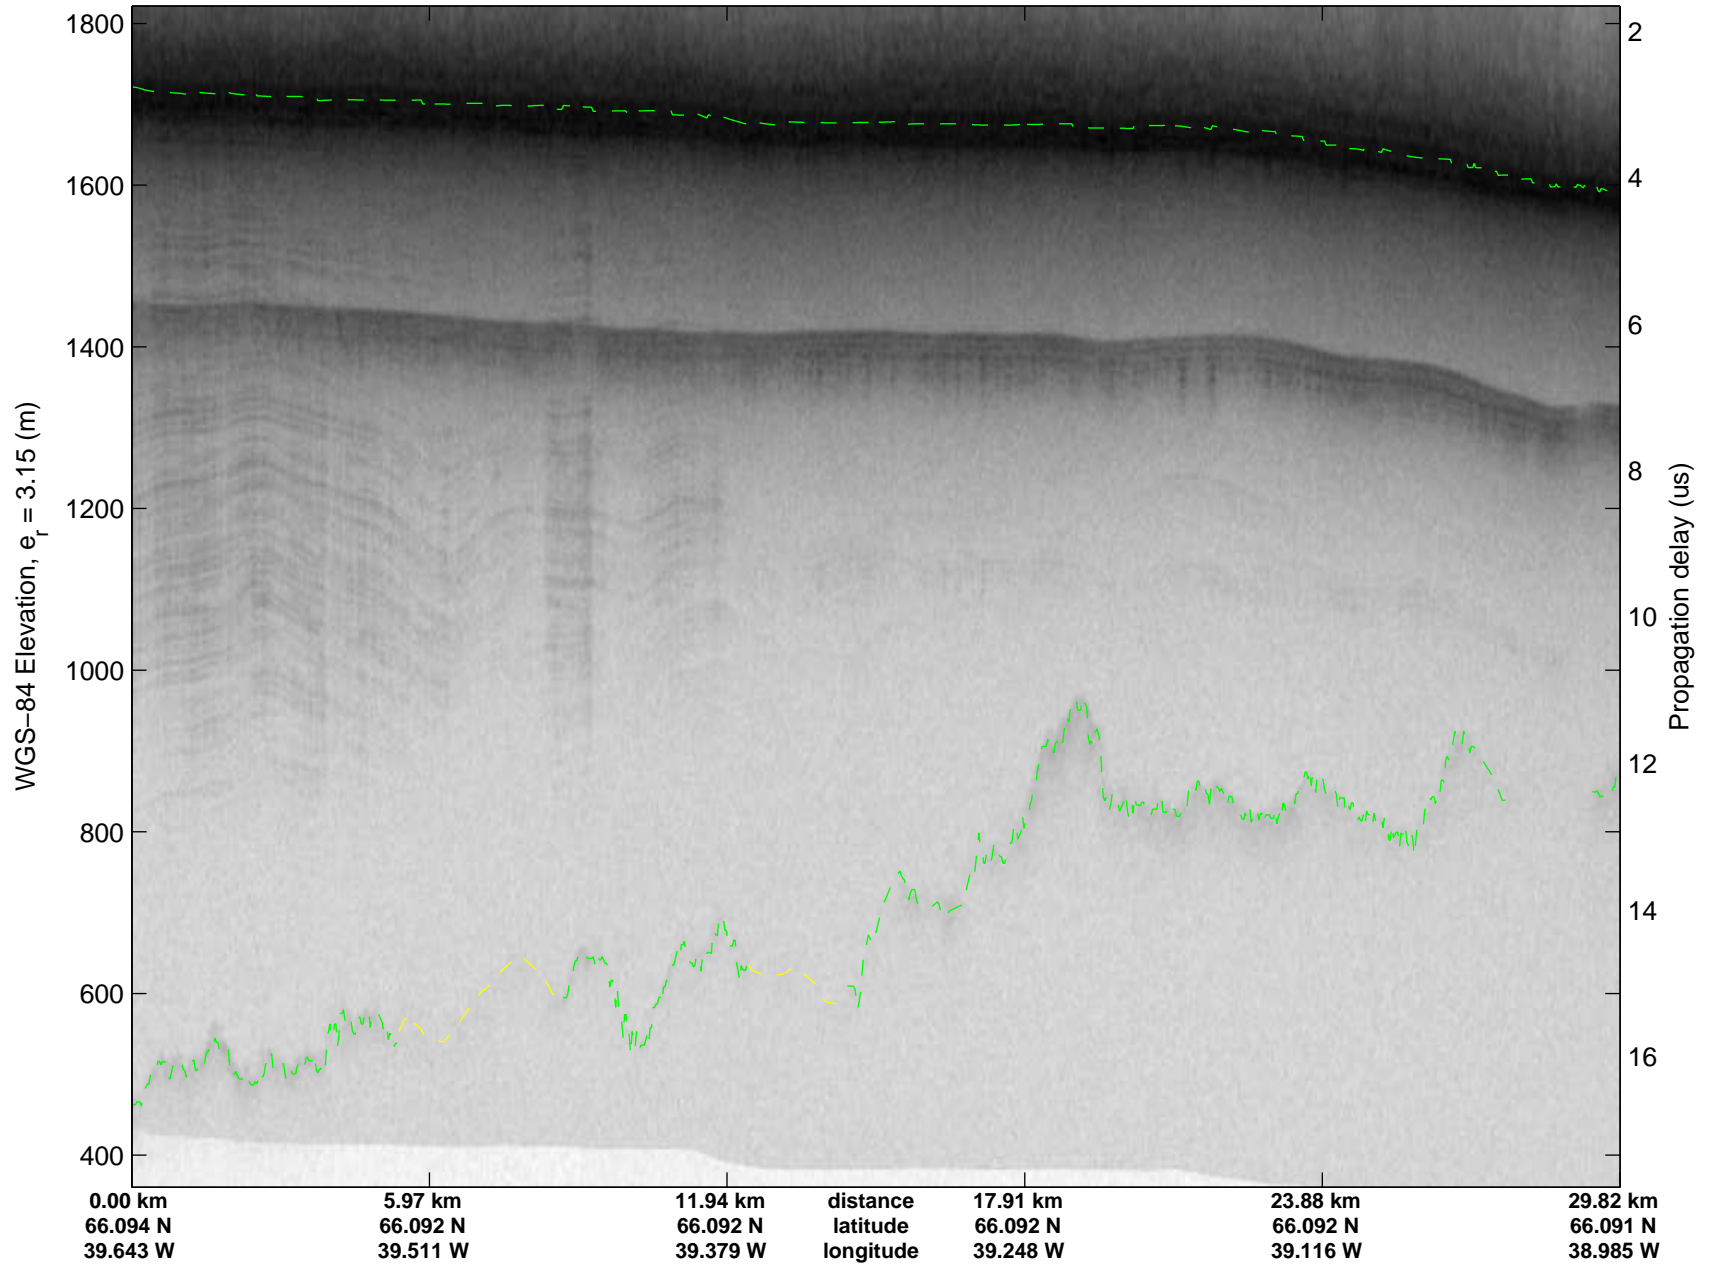

mcrds 2008\_Greenland\_TO: "Helheim" 20080730\_03\_017: 17:02:20.1 to 17:09:06.7 GPS

mcrds 2008\_Greenland\_TO: "Helheim" 20080730\_03\_018: 17:09:07.8 to 17:11:44.6 GPS

mcrds 2008\_Greenland\_TO: "Helheim" 20080730\_03\_018: 17:09:07.8 to 17:11:44.6 GPS

Polar Stereograph 70N/-45E

mcrds 2008\_Greenland\_TO: "Helheim" 20080730\_03\_019: 17:11:45.6 to 17:19:14.6 GPS

mcrds 2008\_Greenland\_TO: "Helheim" 20080730\_03\_019: 17:11:45.6 to 17:19:14.6 GPS

mcrds 2008\_Greenland\_TO: "Helheim" 20080730\_03\_020: 17:19:15.5 to 17:25:50.9 GPS

mcrds 2008\_Greenland\_TO: "Helheim" 20080730\_03\_020: 17:19:15.5 to 17:25:50.9 GPS

mcrds 2008\_Greenland\_TO: "Helheim" 20080730\_03\_021: 17:25:51.5 to 17:33:35.6 GPS

mcrds 2008\_Greenland\_TO: "Helheim" 20080730\_03\_021: 17:25:51.5 to 17:33:35.6 GPS