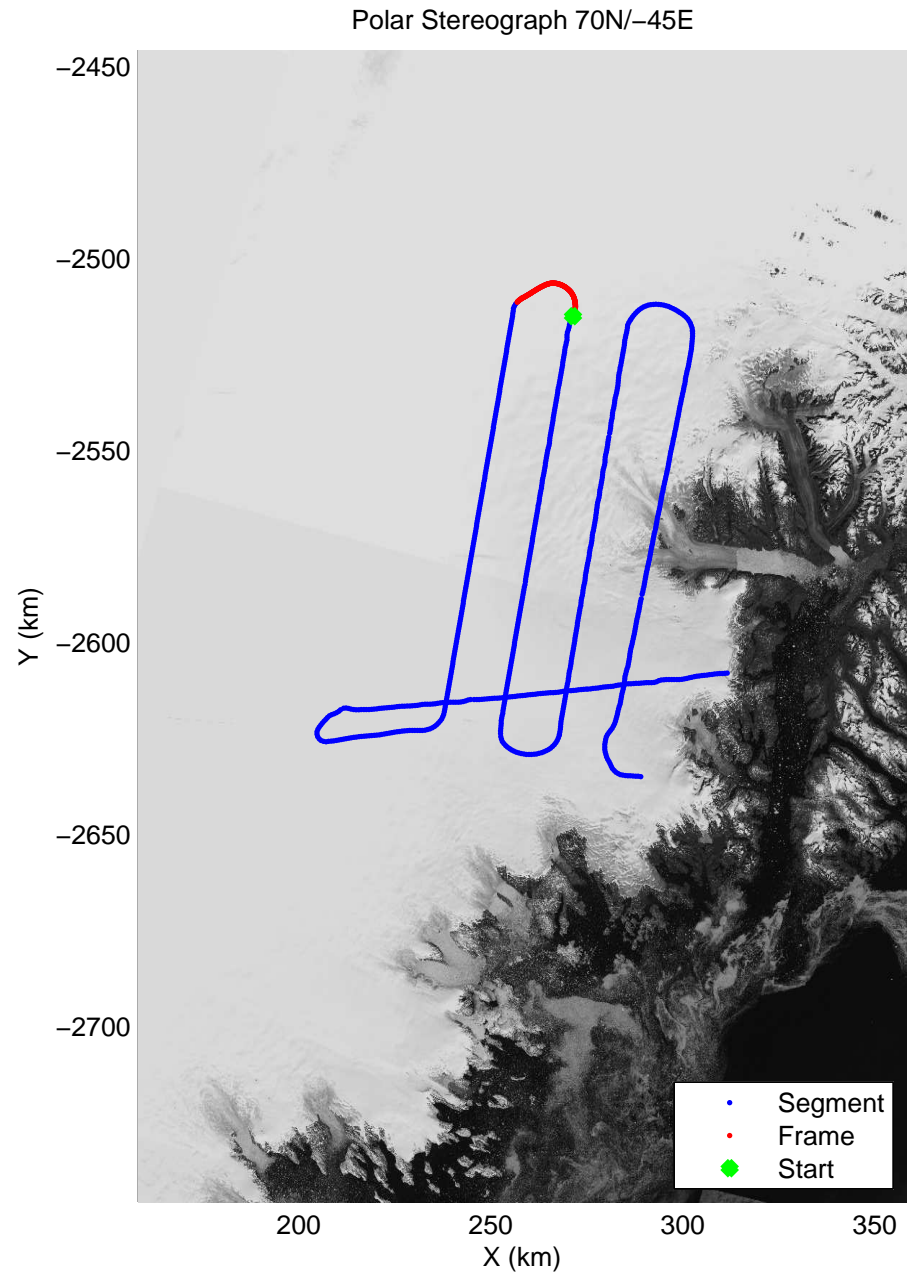

mcrds 2008\_Greenland\_TO: "Helheim" 20080730\_03\_011: 16:18:03.7 to 16:25:49.8 GPS

mcrds 2008\_Greenland\_TO: "Helheim" 20080730\_03\_012: 16:25:50.5 to 16:32:57.9 GPS

mcrds 2008\_Greenland\_TO: "Helheim" 20080730\_03\_012: 16:25:50.5 to 16:32:57.9 GPS