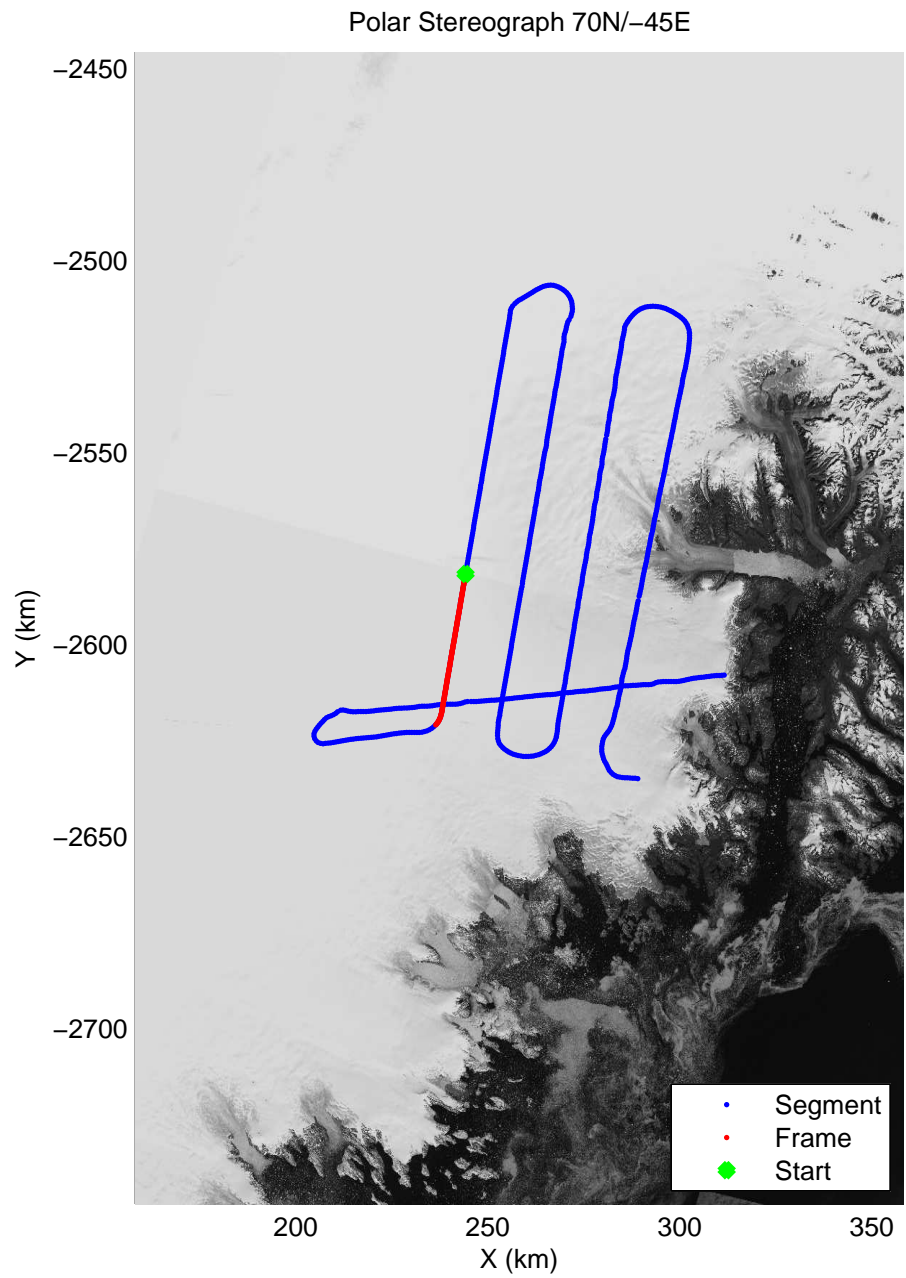

mcrds 2008\_Greenland\_TO: "Helheim" 20080730\_03\_014: 16:37:59.3 to 16:45:11.3 GPS

mcrds 2008\_Greenland\_TO: "Helheim" 20080730\_03\_015: 16:45:12.0 to 16:53:29.5 GPS

mcrds 2008\_Greenland\_TO: "Helheim" 20080730\_03\_015: 16:45:12.0 to 16:53:29.5 GPS