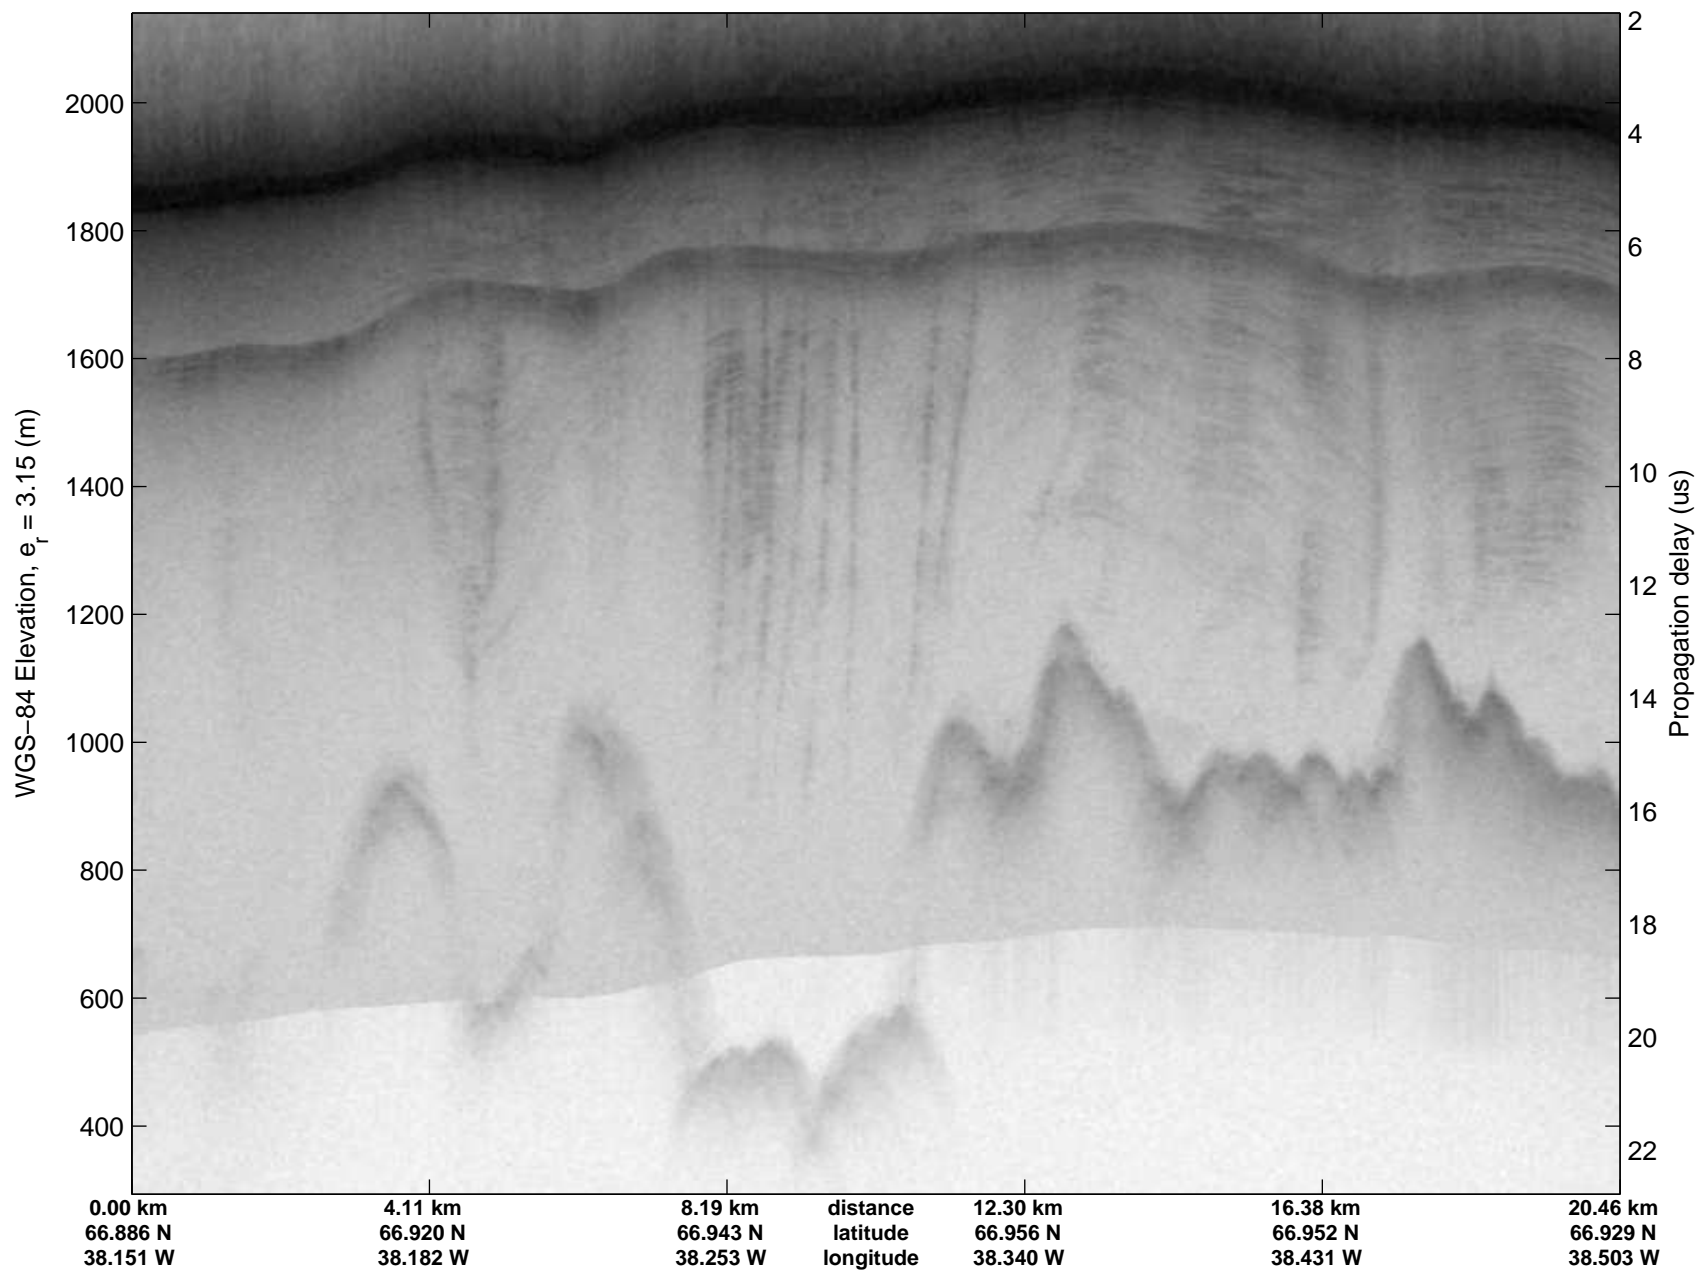

mcrds 2008\_Greenland\_TO: "Helheim" 20080730\_03\_004: 15:29:53.7 to 15:37:11.8 GPS

mcrds 2008\_Greenland\_TO: "Helheim" 20080730\_03\_004: 15:29:53.7 to 15:37:11.8 GPS

mcrds 2008\_Greenland\_TO: "Helheim" 20080730\_03\_005: 15:37:12.7 to 15:41:46.9 GPS