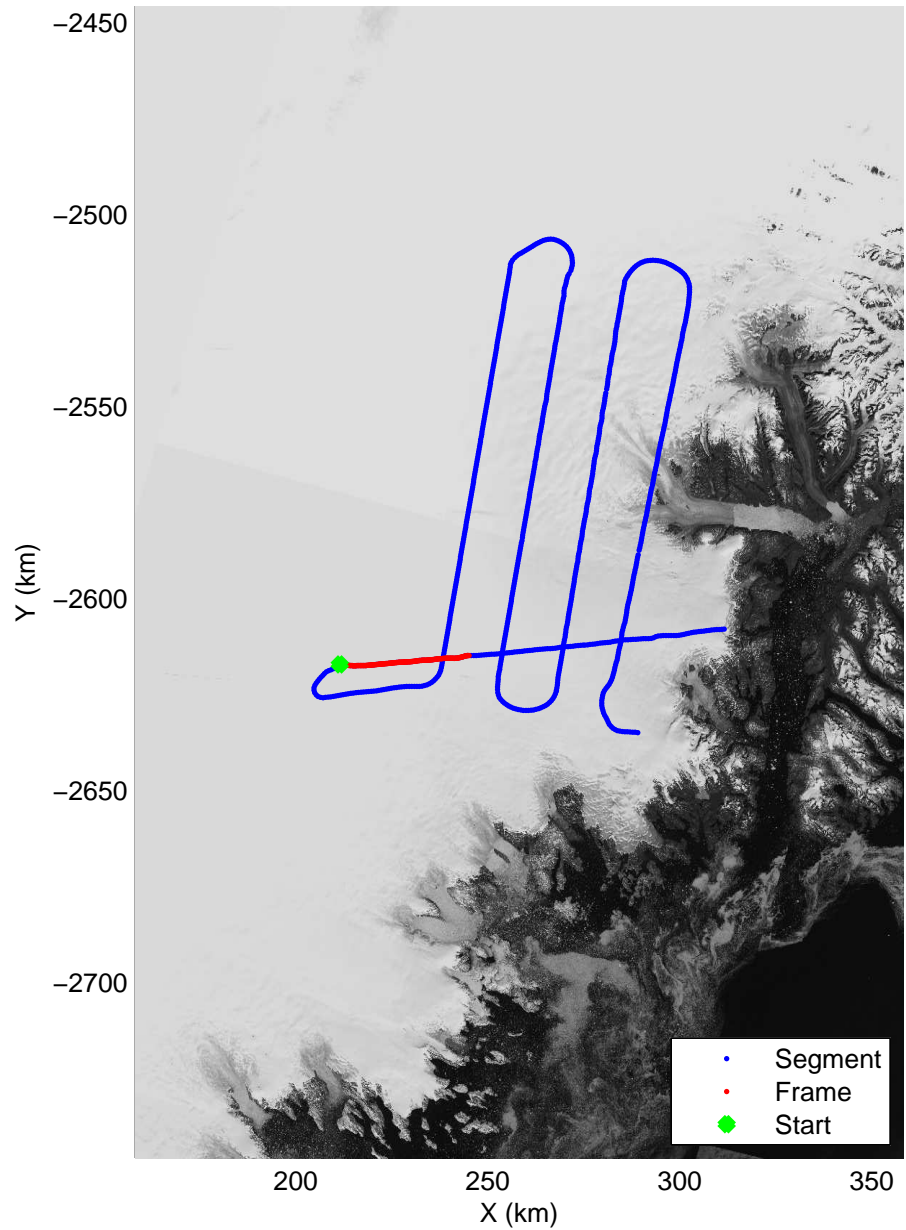

Polar Stereograph 70N/-45E