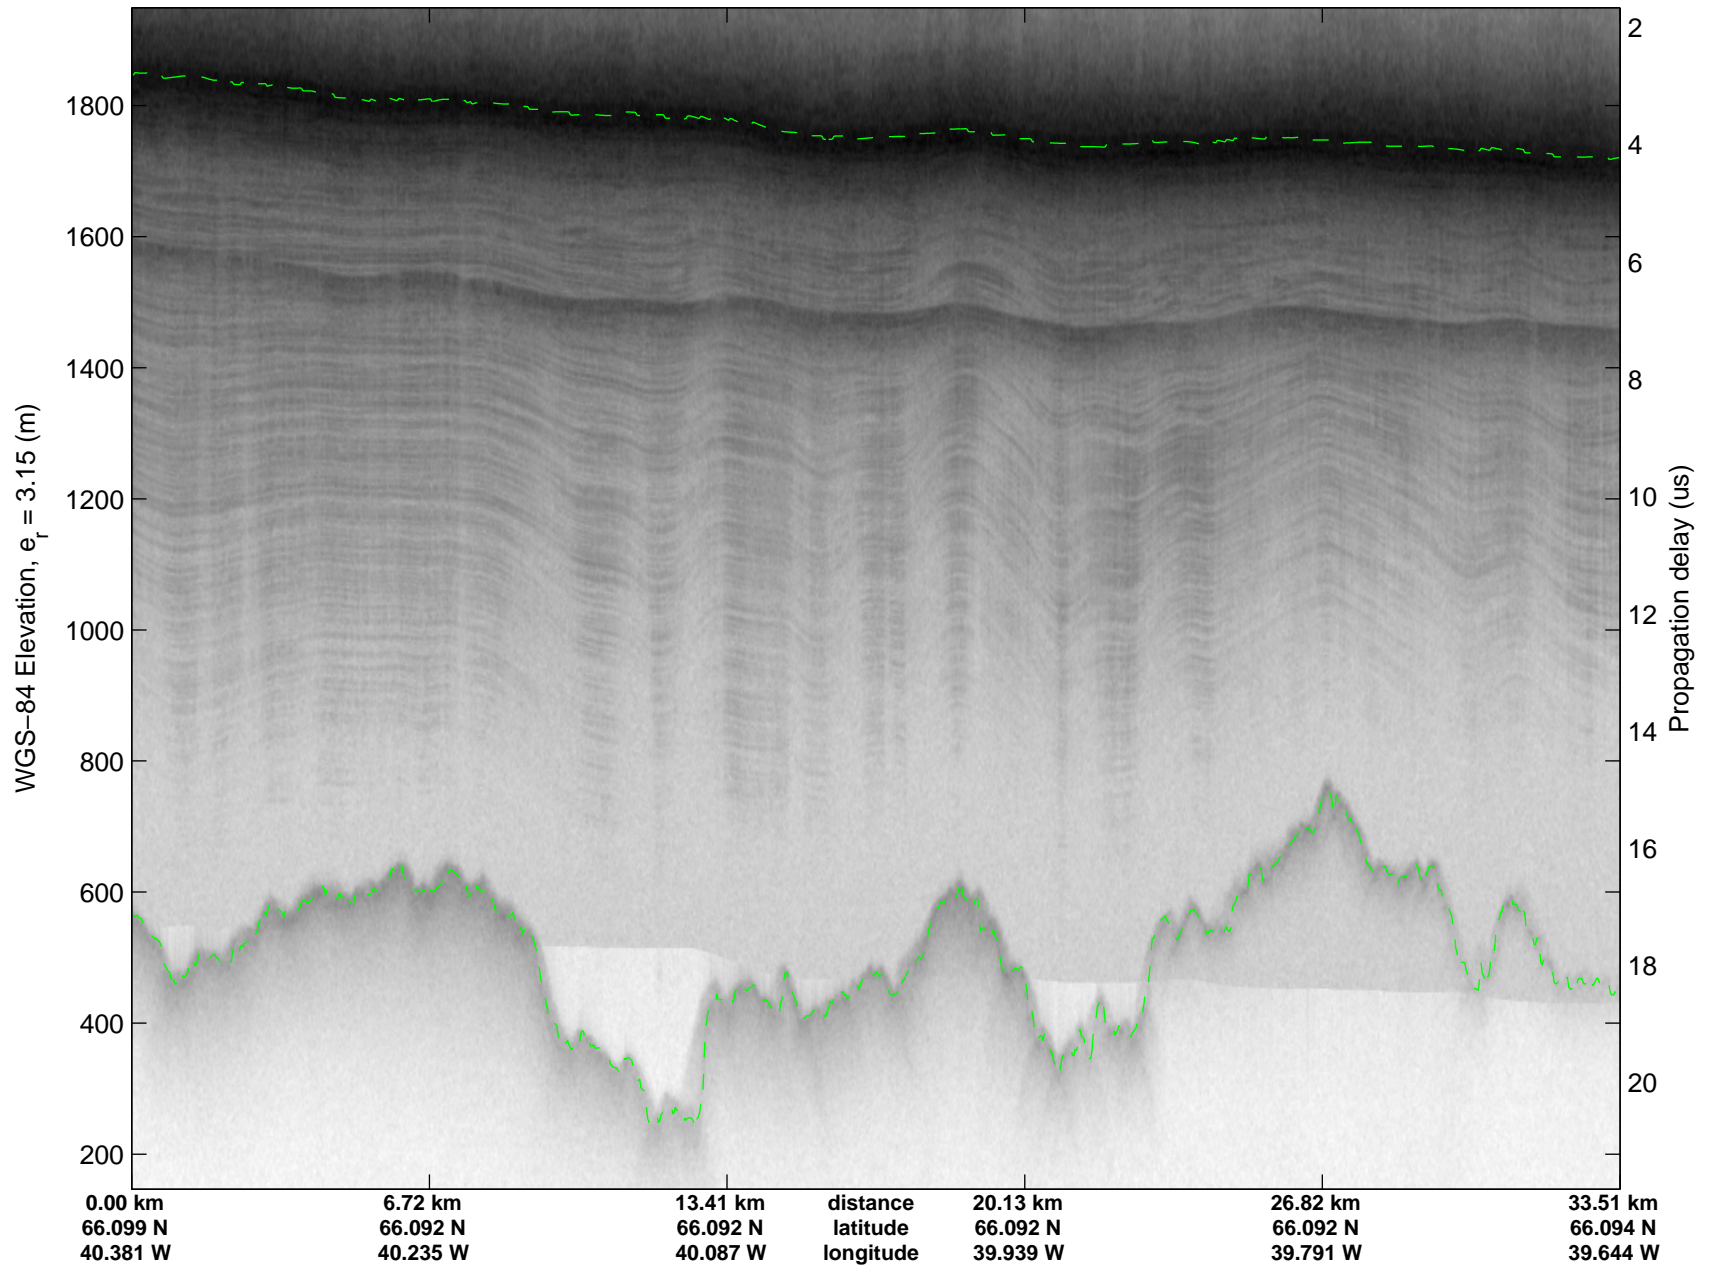

mcrds 2008\_Greenland\_TO: "Helheim" 20080730\_03\_017: 17:02:20.1 to 17:09:06.7 GPS

mcrds 2008\_Greenland\_TO: "Helheim" 20080730\_03\_018: 17:09:07.8 to 17:11:44.6 GPS

mcrds 2008\_Greenland\_TO: "Helheim" 20080730\_03\_018: 17:09:07.8 to 17:11:44.6 GPS

Polar Stereograph 70N/-45E

mcrds 2008\_Greenland\_TO: "Helheim" 20080730\_03\_019: 17:11:45.6 to 17:19:14.6 GPS

mcrds 2008\_Greenland\_TO: "Helheim" 20080730\_03\_019: 17:11:45.6 to 17:19:14.6 GPS

mcrds 2008\_Greenland\_TO: "Helheim" 20080730\_03\_020: 17:19:15.5 to 17:25:50.9 GPS

mcrds 2008\_Greenland\_TO: "Helheim" 20080730\_03\_020: 17:19:15.5 to 17:25:50.9 GPS

mcrds 2008\_Greenland\_TO: "Helheim" 20080730\_03\_021: 17:25:51.5 to 17:33:35.6 GPS

mcrds 2008\_Greenland\_TO: "Helheim" 20080730\_03\_021: 17:25:51.5 to 17:33:35.6 GPS