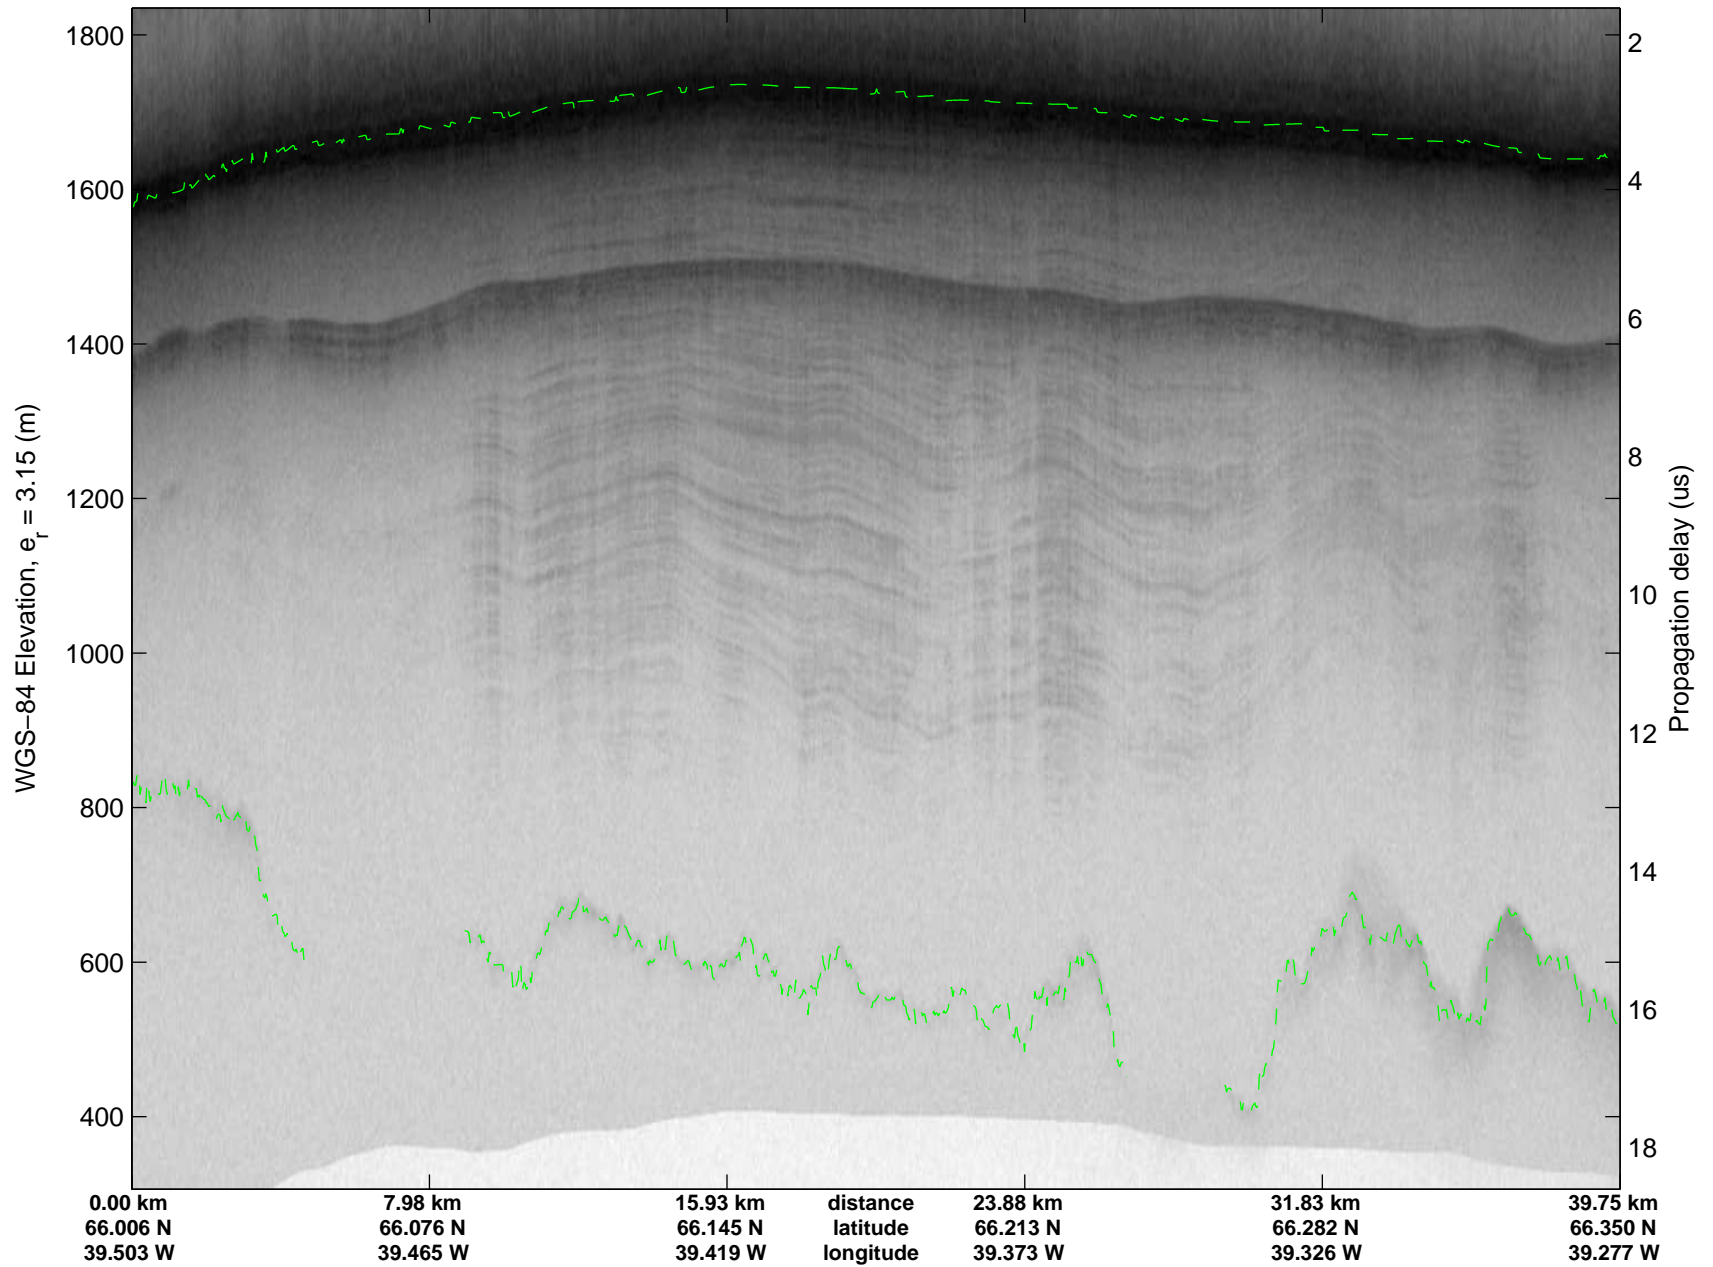

mcrds 2008_Greenland_TO: "Helheim" 20080730_03_010: 16:09:33.5 to 16:18:03.0 GPS