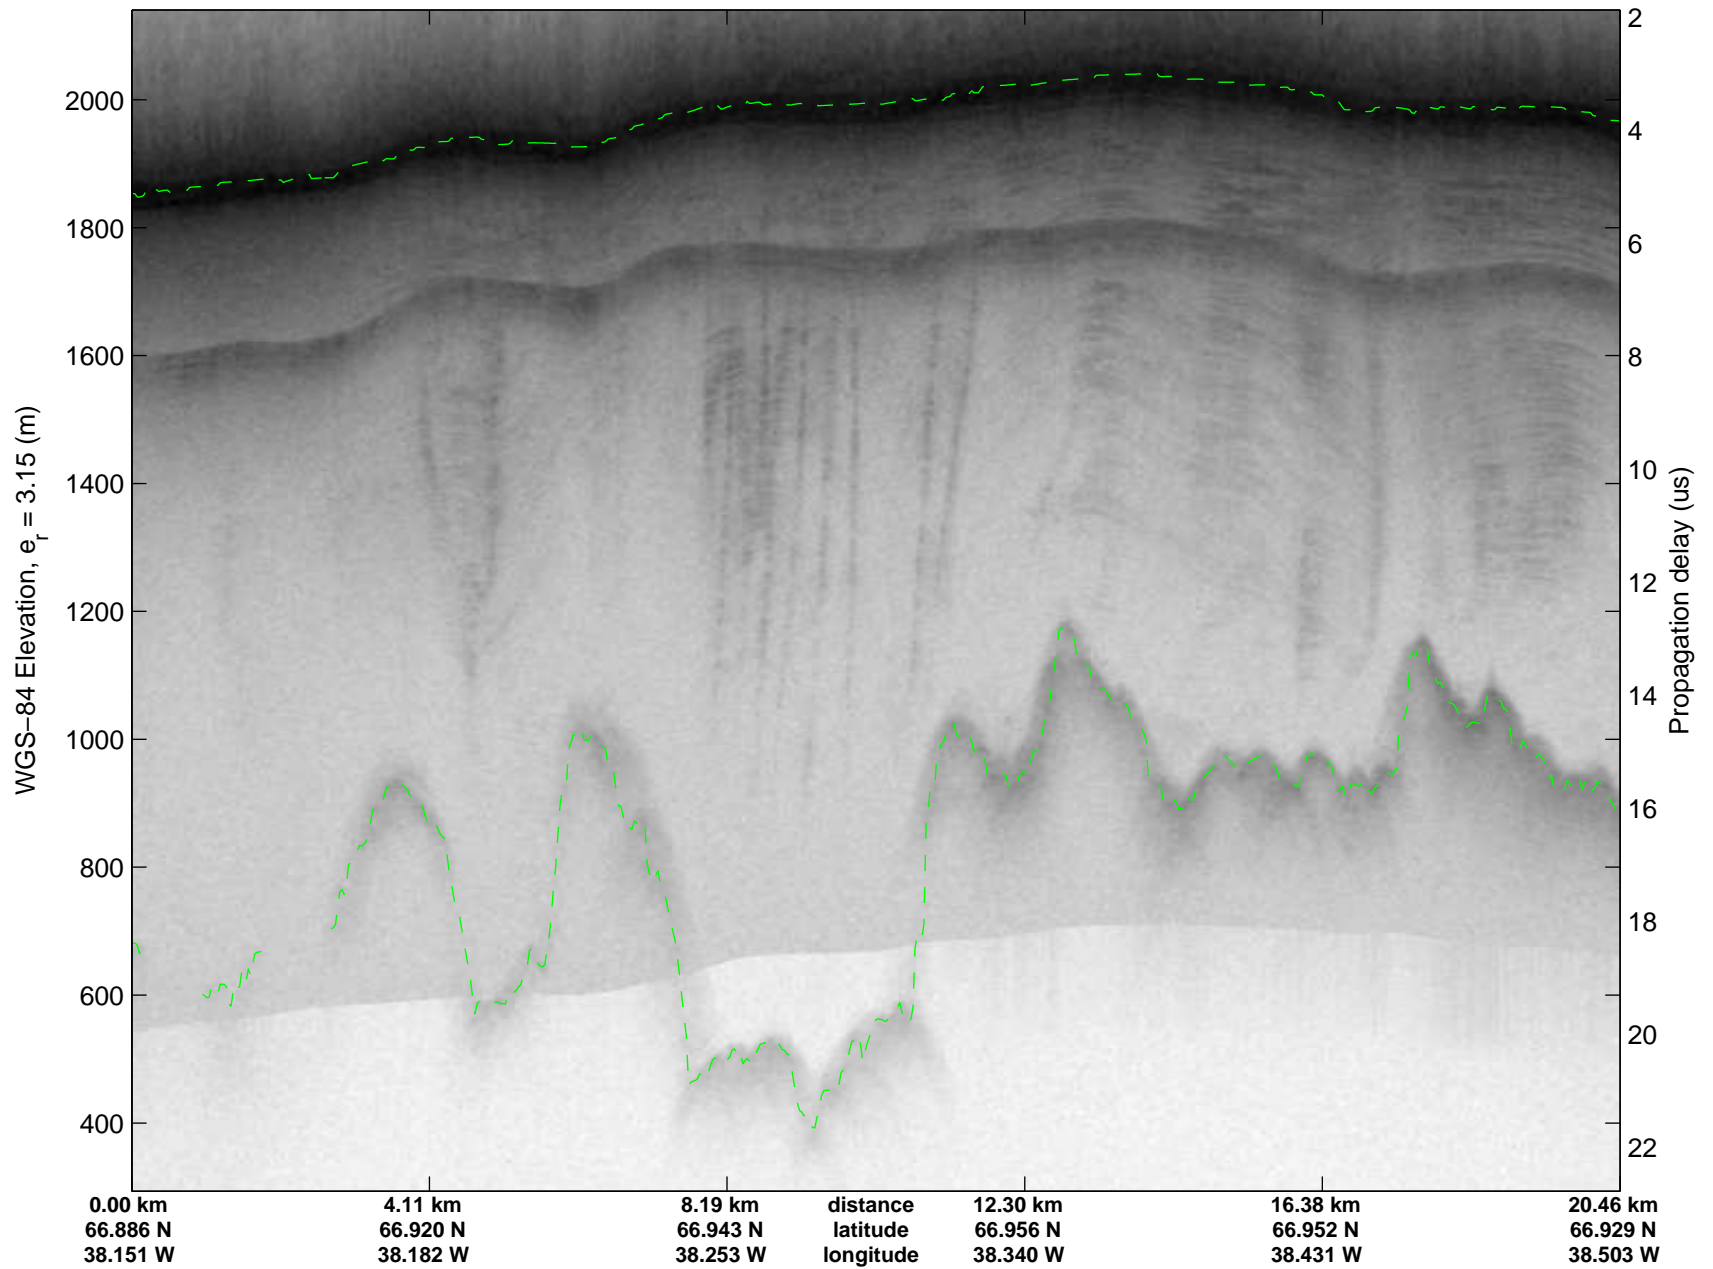

mcrds 2008_Greenland_TO: "Helheim" 20080730_03_005: 15:37:12.7 to 15:41:46.9 GPS