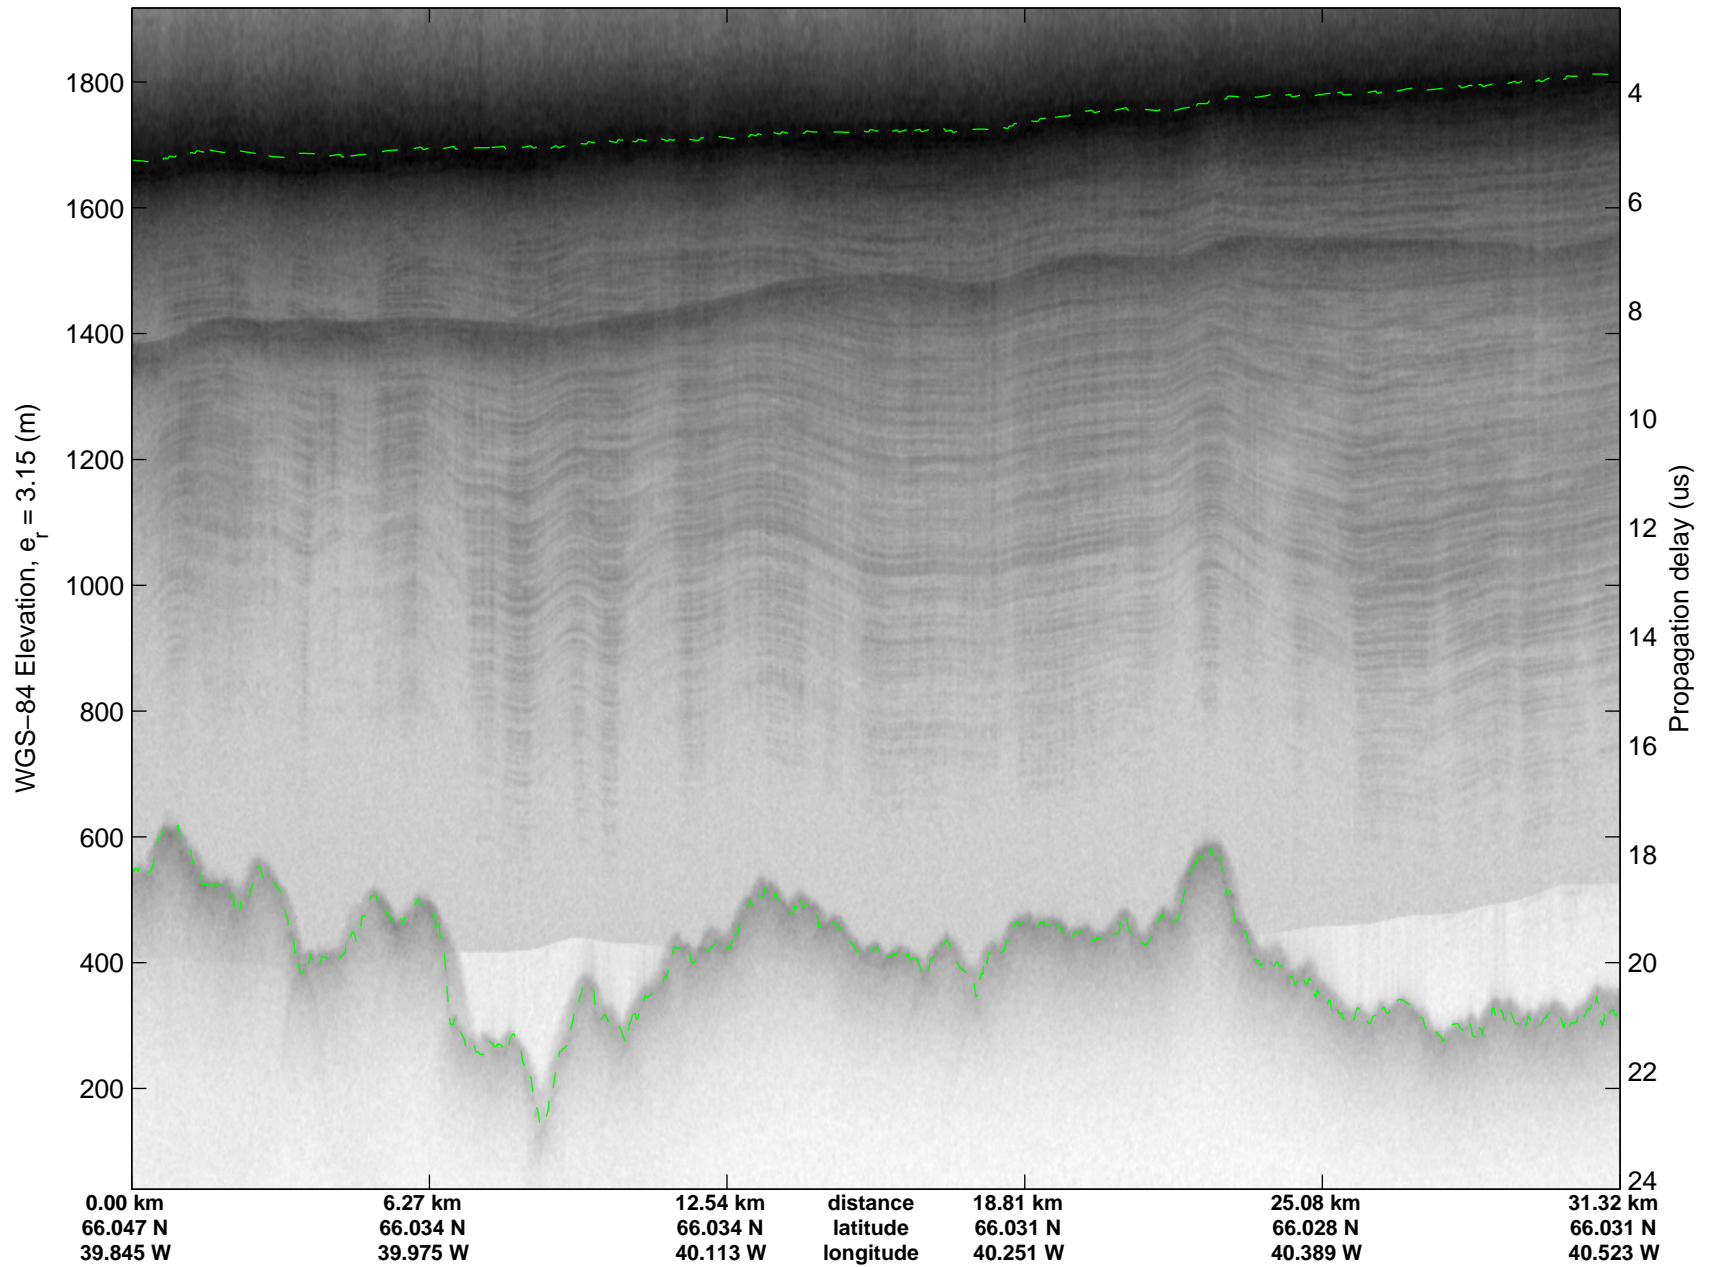

mcrds 2008\_Greenland\_TO: "Helheim" 20080730\_03\_014: 16:37:59.3 to 16:45:11.3 GPS

mcrds 2008\_Greenland\_TO: "Helheim" 20080730\_03\_015: 16:45:12.0 to 16:53:29.5 GPS

mcrds 2008\_Greenland\_TO: "Helheim" 20080730\_03\_015: 16:45:12.0 to 16:53:29.5 GPS

mcrds 2008\_Greenland\_TO: "Helheim" 20080730\_03\_016: 16:53:30.3 to 17:02:19.4 GPS

mcrds 2008\_Greenland\_TO: "Helheim" 20080730\_03\_016: 16:53:30.3 to 17:02:19.4 GPS

mcrds 2008\_Greenland\_TO: "Helheim" 20080730\_03\_017: 17:02:20.1 to 17:09:06.7 GPS

mcrds 2008\_Greenland\_TO: "Helheim" 20080730\_03\_017: 17:02:20.1 to 17:09:06.7 GPS

mcrds 2008\_Greenland\_TO: "Helheim" 20080730\_03\_018: 17:09:07.8 to 17:11:44.6 GPS

mcrds 2008\_Greenland\_TO: "Helheim" 20080730\_03\_018: 17:09:07.8 to 17:11:44.6 GPS

Polar Stereograph 70N/-45E

mcrds 2008\_Greenland\_TO: "Helheim" 20080730\_03\_019: 17:11:45.6 to 17:19:14.6 GPS

mcrds 2008\_Greenland\_TO: "Helheim" 20080730\_03\_019: 17:11:45.6 to 17:19:14.6 GPS

mcrds 2008\_Greenland\_TO: "Helheim" 20080730\_03\_020: 17:19:15.5 to 17:25:50.9 GPS