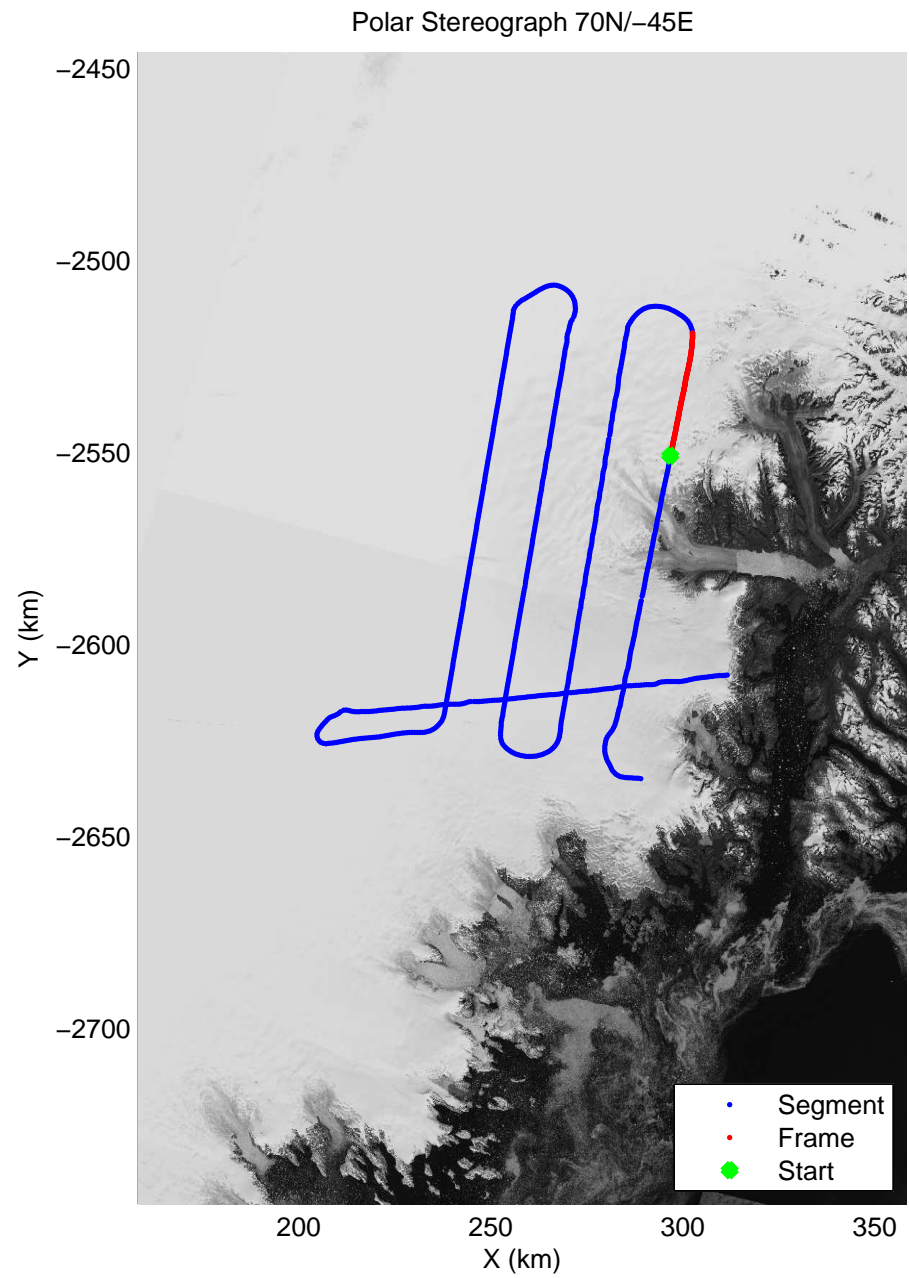

mcrds 2008\_Greenland\_TO: "Helheim" 20080730\_03\_002: 15:14:01.8 to 15:21:29.7 GPS

mcrds 2008\_Greenland\_TO: "Helheim" 20080730\_03\_003: 15:21:30.5 to 15:29:52.8 GPS

mcrds 2008\_Greenland\_TO: "Helheim" 20080730\_03\_003: 15:21:30.5 to 15:29:52.8 GPS