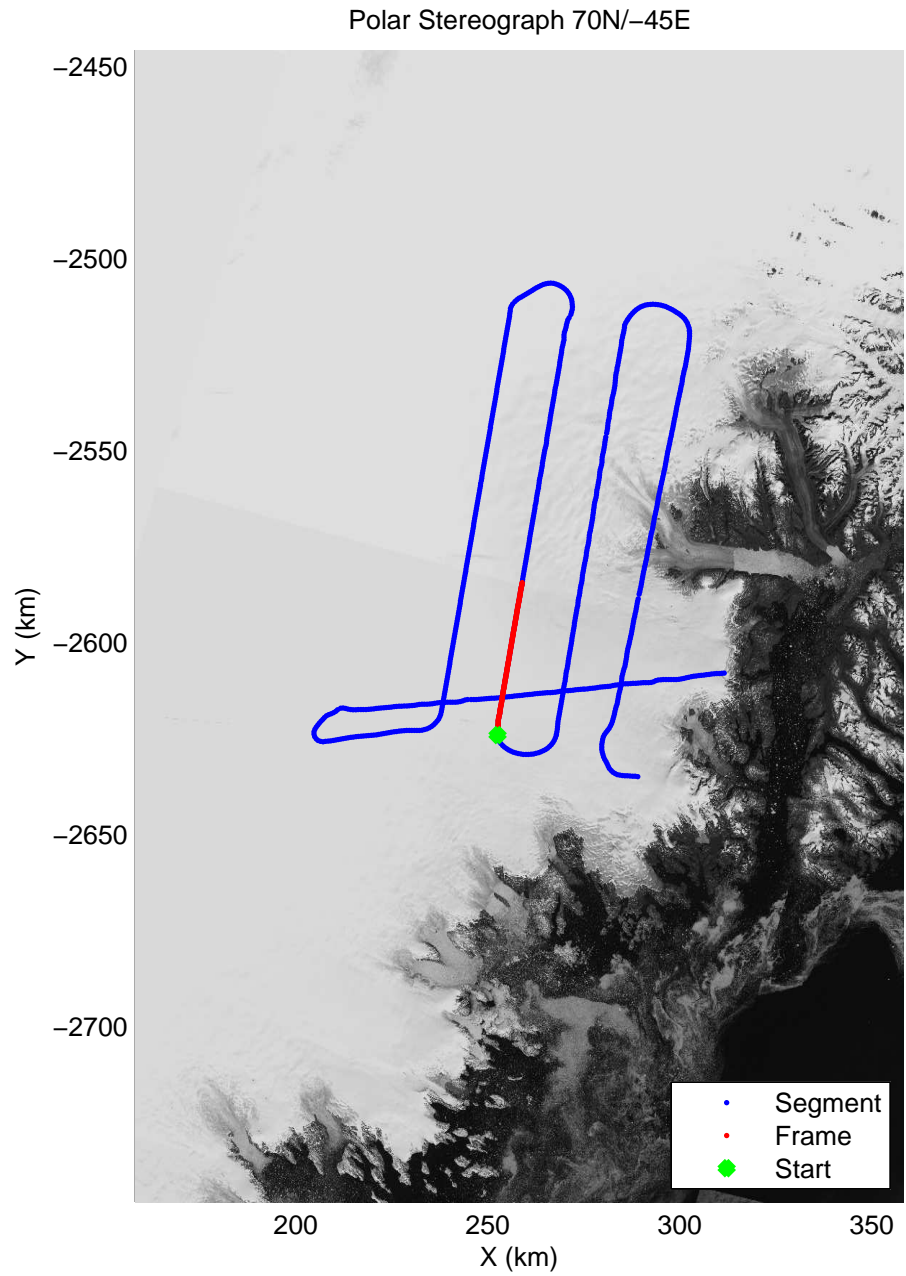

mcrds 2008\_Greenland\_TO: "Helheim" 20080730\_03\_008: 15:56:20.7 to 16:05:27.9 GPS

mcrds 2008\_Greenland\_TO: "Helheim" 20080730\_03\_009: 16:05:28.8 to 16:09:32.9 GPS

mcrds 2008\_Greenland\_TO: "Helheim" 20080730\_03\_009: 16:05:28.8 to 16:09:32.9 GPS