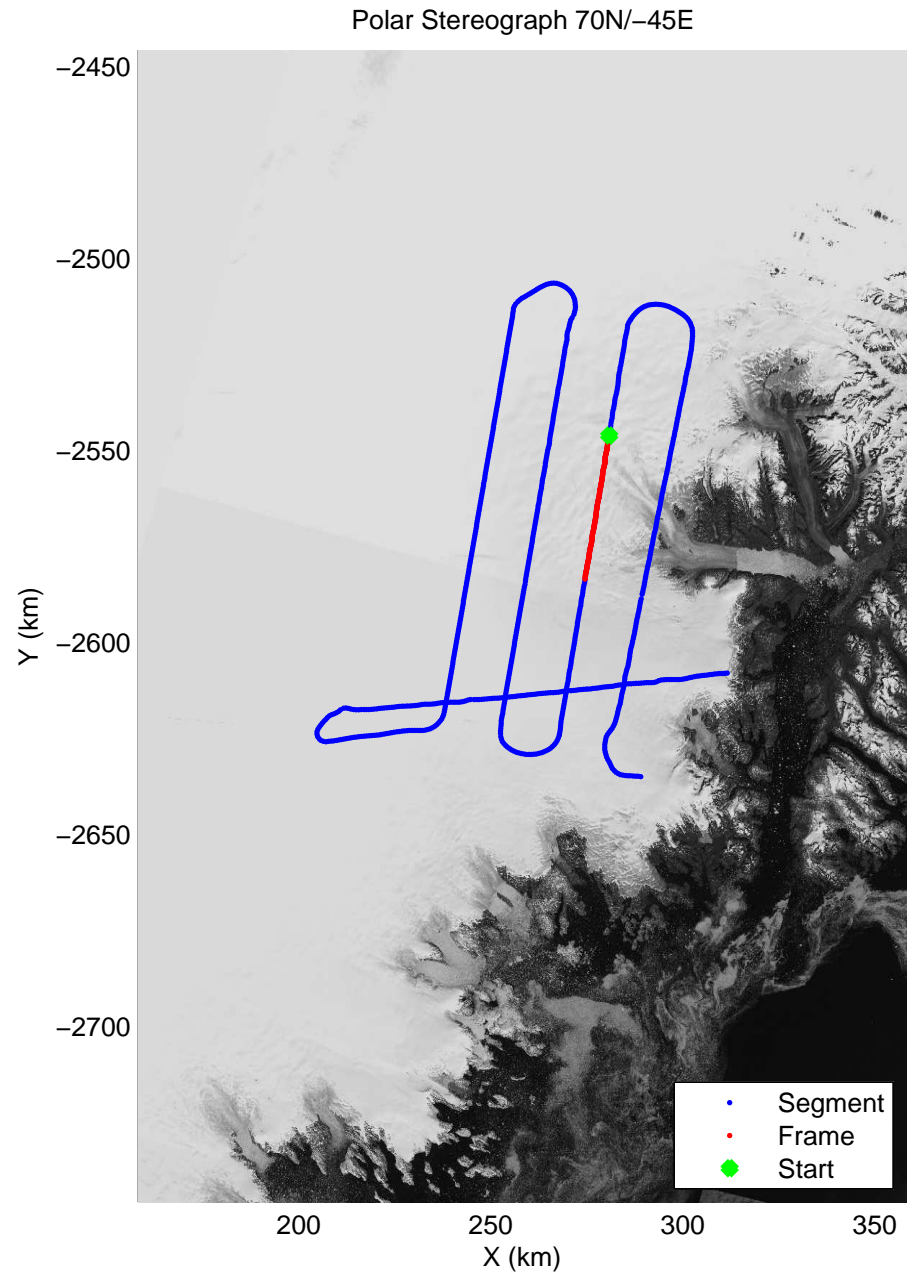

mcrds 2008\_Greenland\_TO: "Helheim" 20080730\_03\_005: 15:37:12.7 to 15:41:46.9 GPS

mcrds 2008\_Greenland\_TO: "Helheim" 20080730\_03\_006: 15:41:47.6 to 15:48:17.1 GPS

mcrds 2008\_Greenland\_TO: "Helheim" 20080730\_03\_006: 15:41:47.6 to 15:48:17.1 GPS