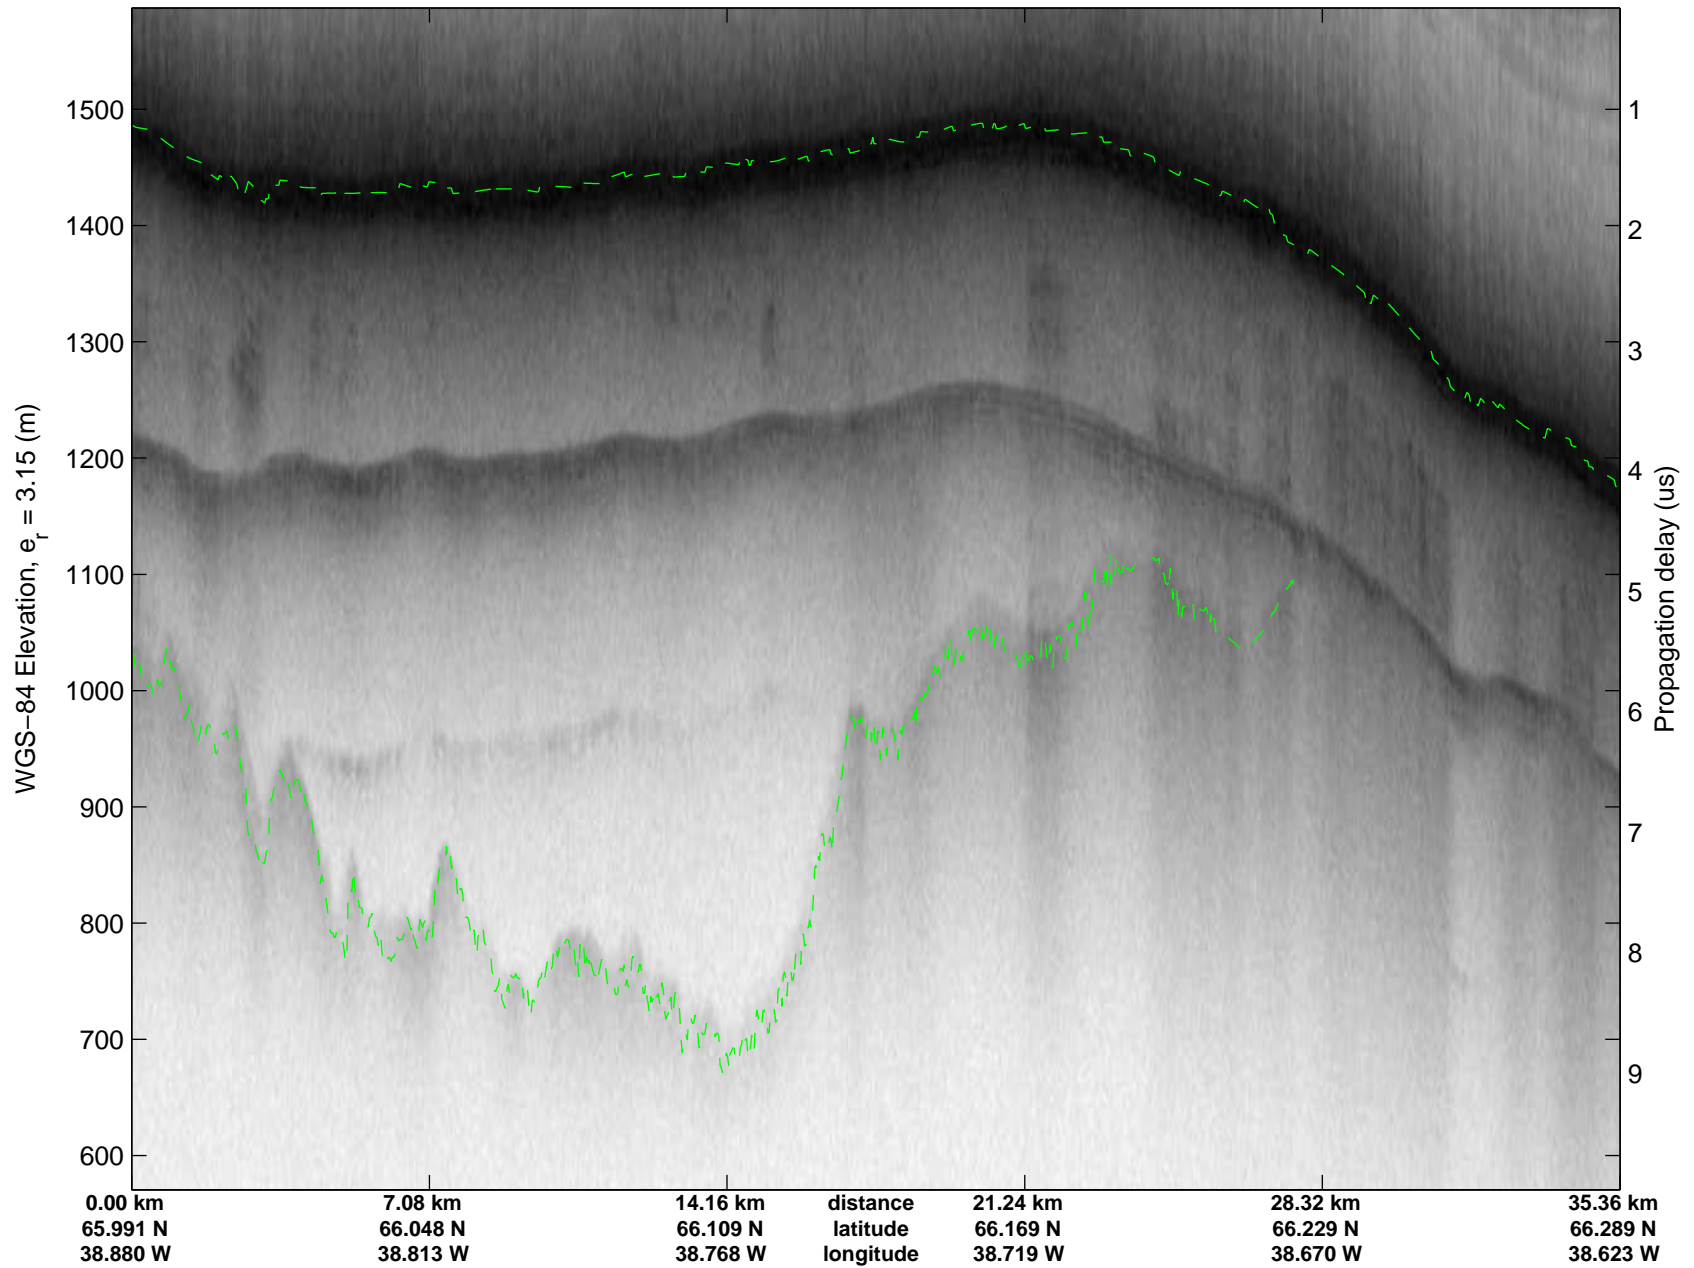

mcrds 2008_Greenland_TO: "Helheim" 20080730_03_002: 15:14:01.8 to 15:21:29.7 GPS