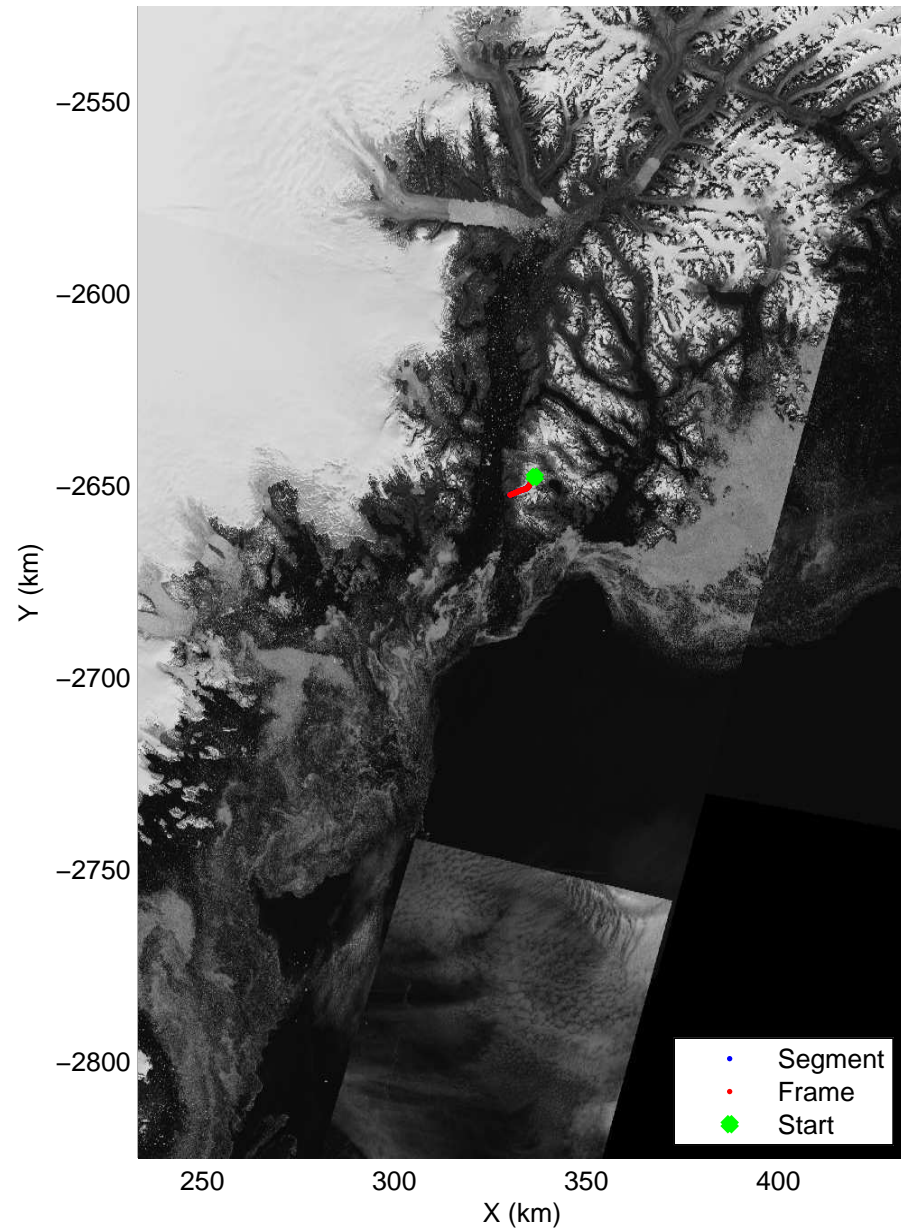

Polar Stereograph 70N/-45E

mcrds 2008_Greenland_TO: "Southeast Greenland" 20080730_02_001: 14:57:12.4 to 14:59:05.4 GPS

mcrds 2008_Greenland_TO: "Southeast Greenland" 20080730_02_001: 14:57:12.4 to 14:59:05.4 GPS