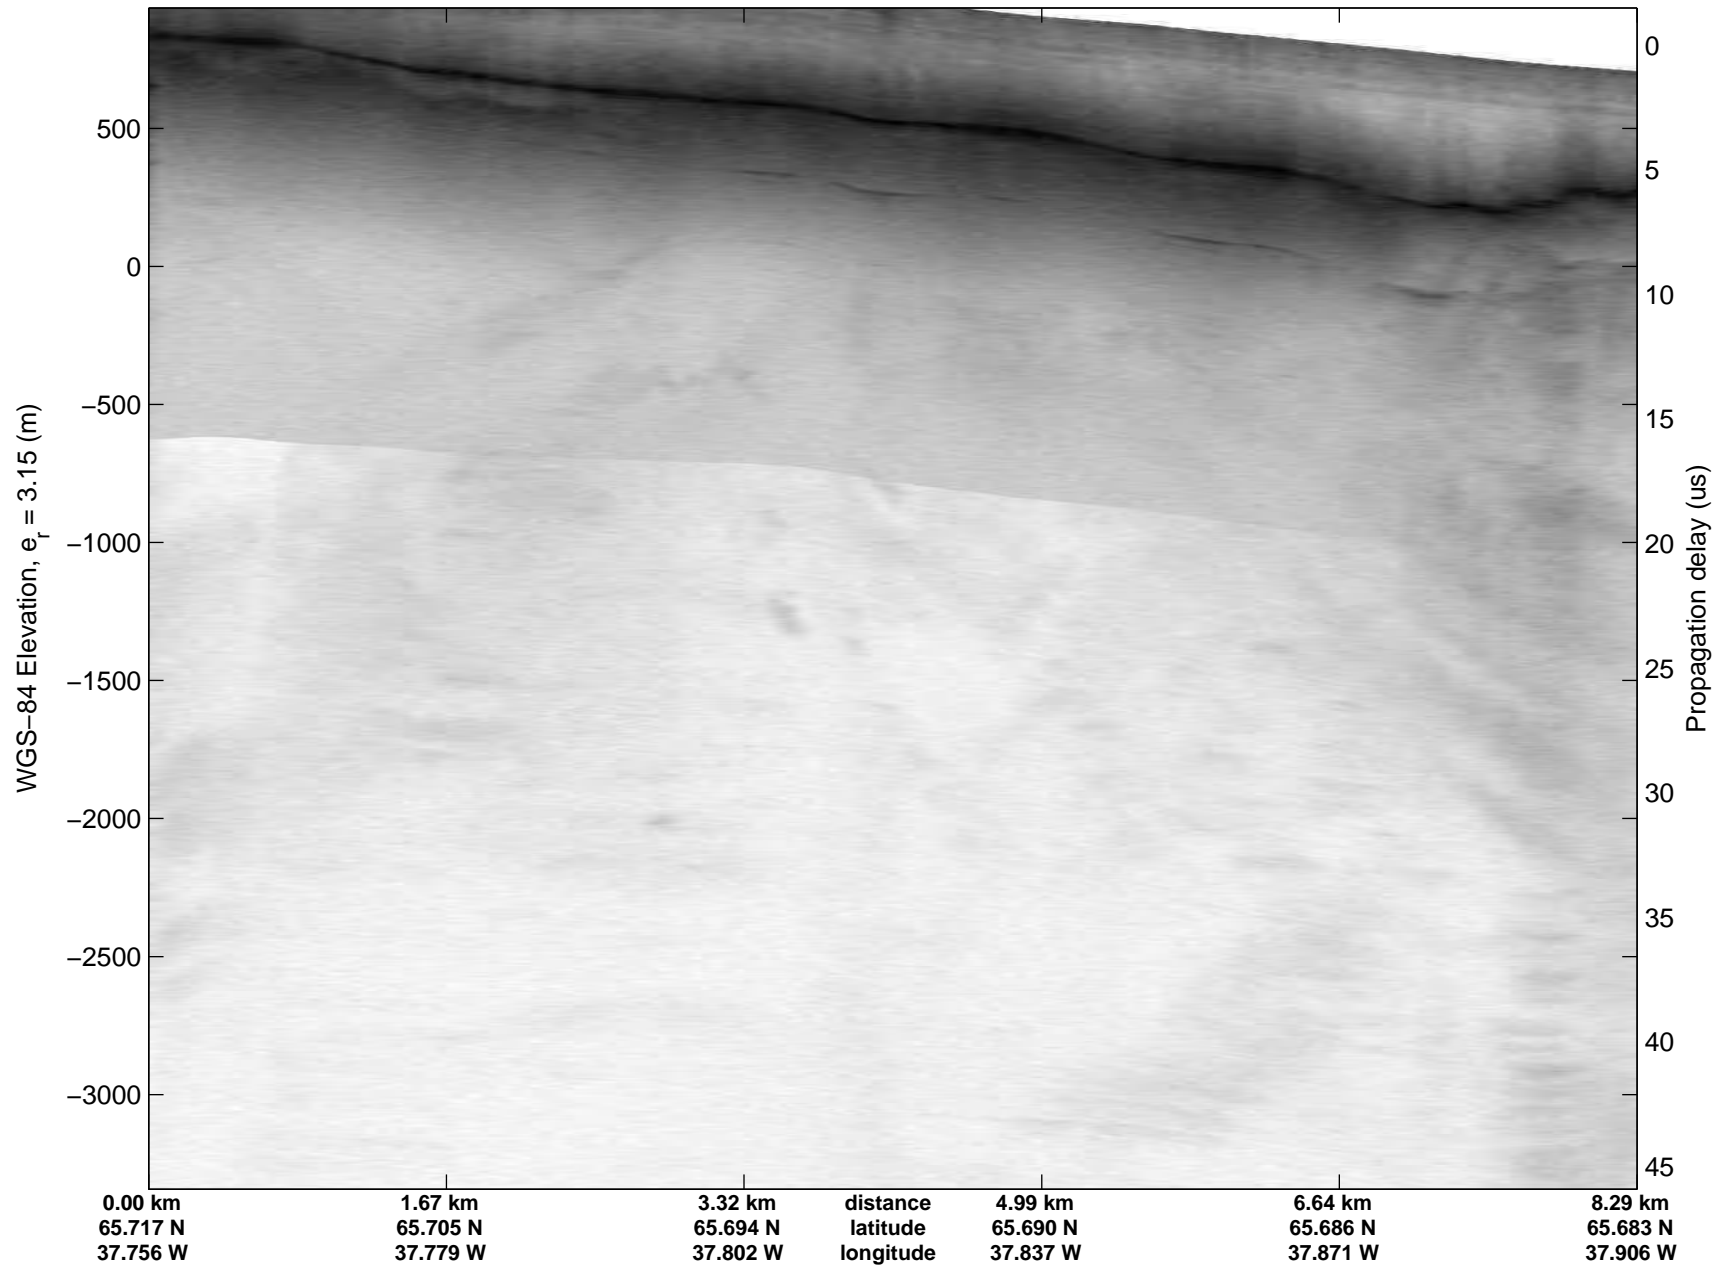

Polar Stereograph 70N/-45E

mcrds 2008_Greenland_TO: "Southeast Greenland" 20080730_02_001: 14:57:12.4 to 14:59:05.4 GPS

mcrds 2008_Greenland_TO: "Southeast Greenland" 20080730_02_001: 14:57:12.4 to 14:59:05.4 GPS