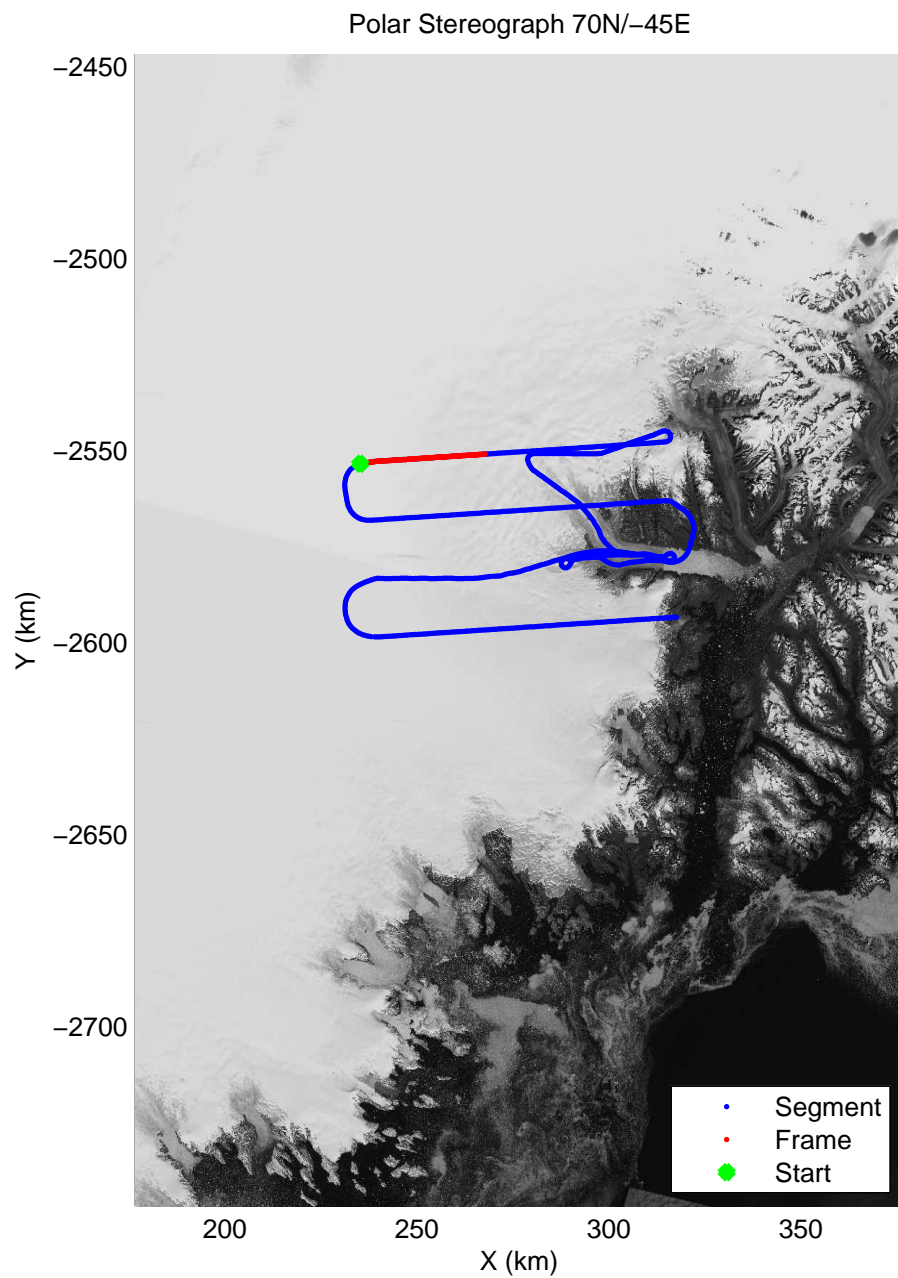

mcrds 2008_Greenland_TO: "Helheim" 20080730_01_008: 12:03:14.1 to 12:10:33.1 GPS

mcrds 2008_Greenland_TO: "Helheim" 20080730_01_009: 12:10:33.9 to 12:14:46.0 GPS

mcrds 2008_Greenland_TO: "Helheim" 20080730_01_009: 12:10:33.9 to 12:14:46.0 GPS