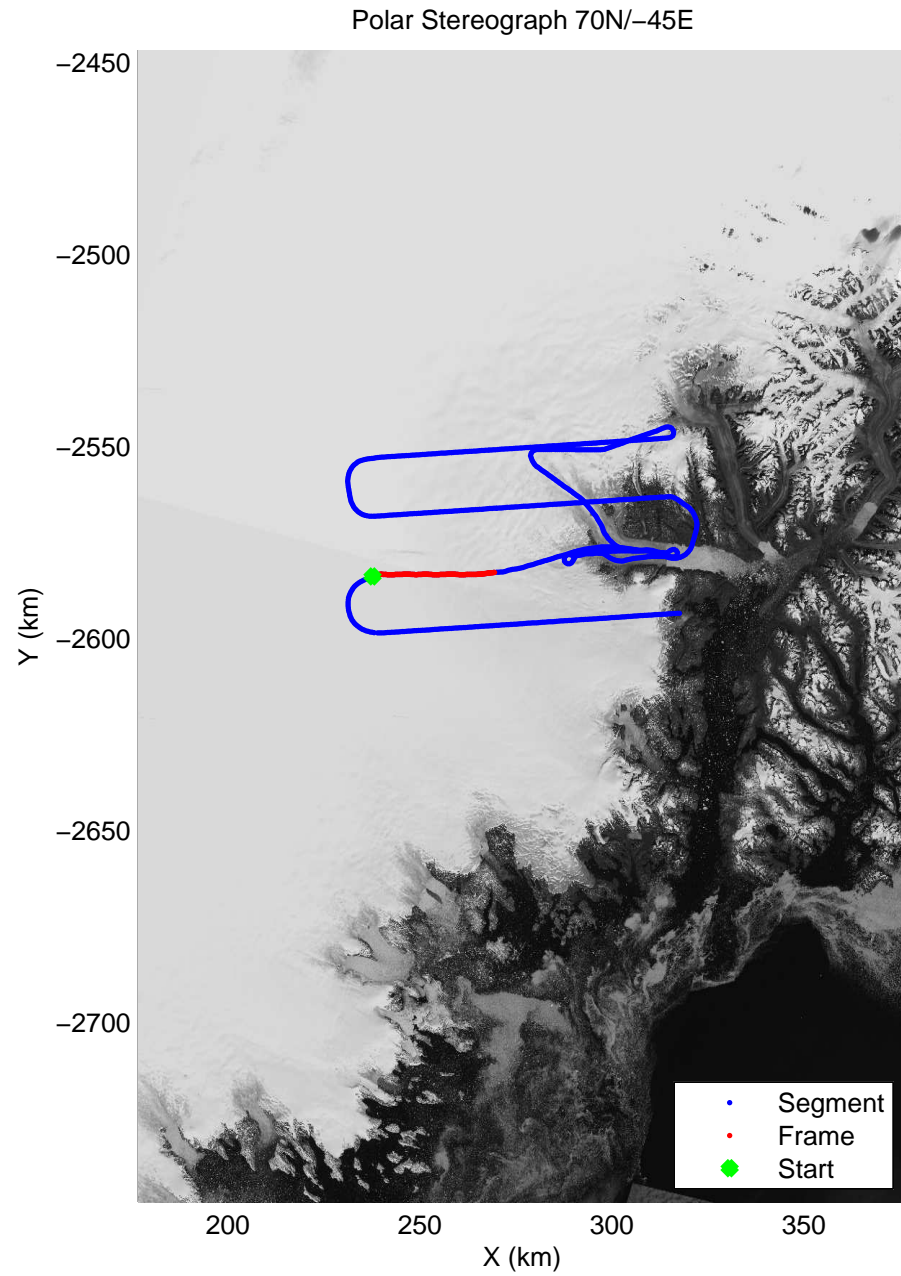

mcrds 2008_Greenland_TO: "Helheim" 20080730_01_002: 11:17:58.1 to 11:25:41.4 GPS

mcrds 2008_Greenland_TO: "Helheim" 20080730_01_003: 11:25:42.4 to 11:30:31.8 GPS

mcrds 2008_Greenland_TO: "Helheim" 20080730_01_003: 11:25:42.4 to 11:30:31.8 GPS