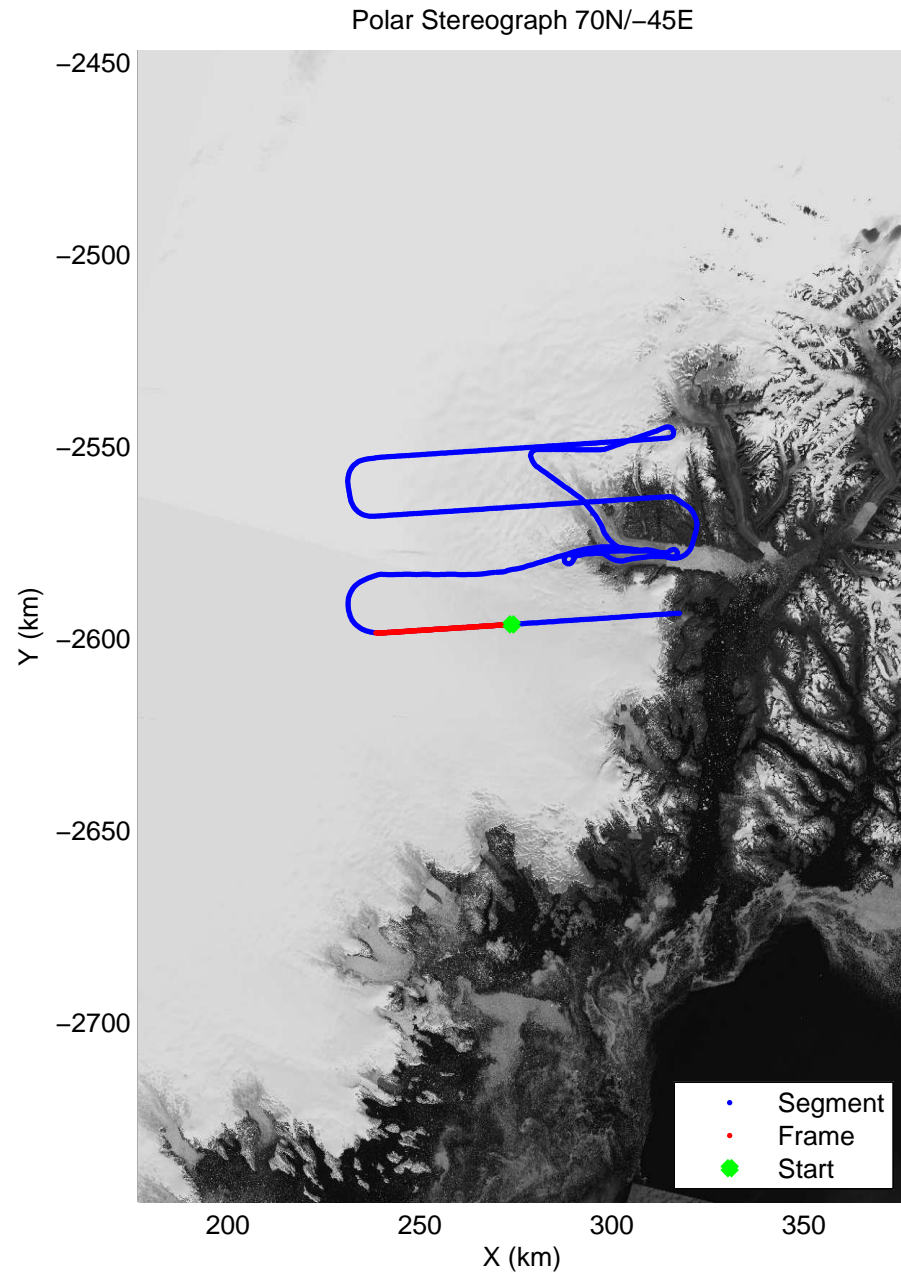

mcrds 2008_Greenland_TO: "Helheim" 20080730_01_001: 11:07:46.1 to 11:17:57.4 GPS

mcrds 2008_Greenland_TO: "Helheim" 20080730_01_001: 11:07:46.1 to 11:17:57.4 GPS

mcrds 2008_Greenland_TO: "Helheim" 20080730_01_002: 11:17:58.1 to 11:25:41.4 GPS