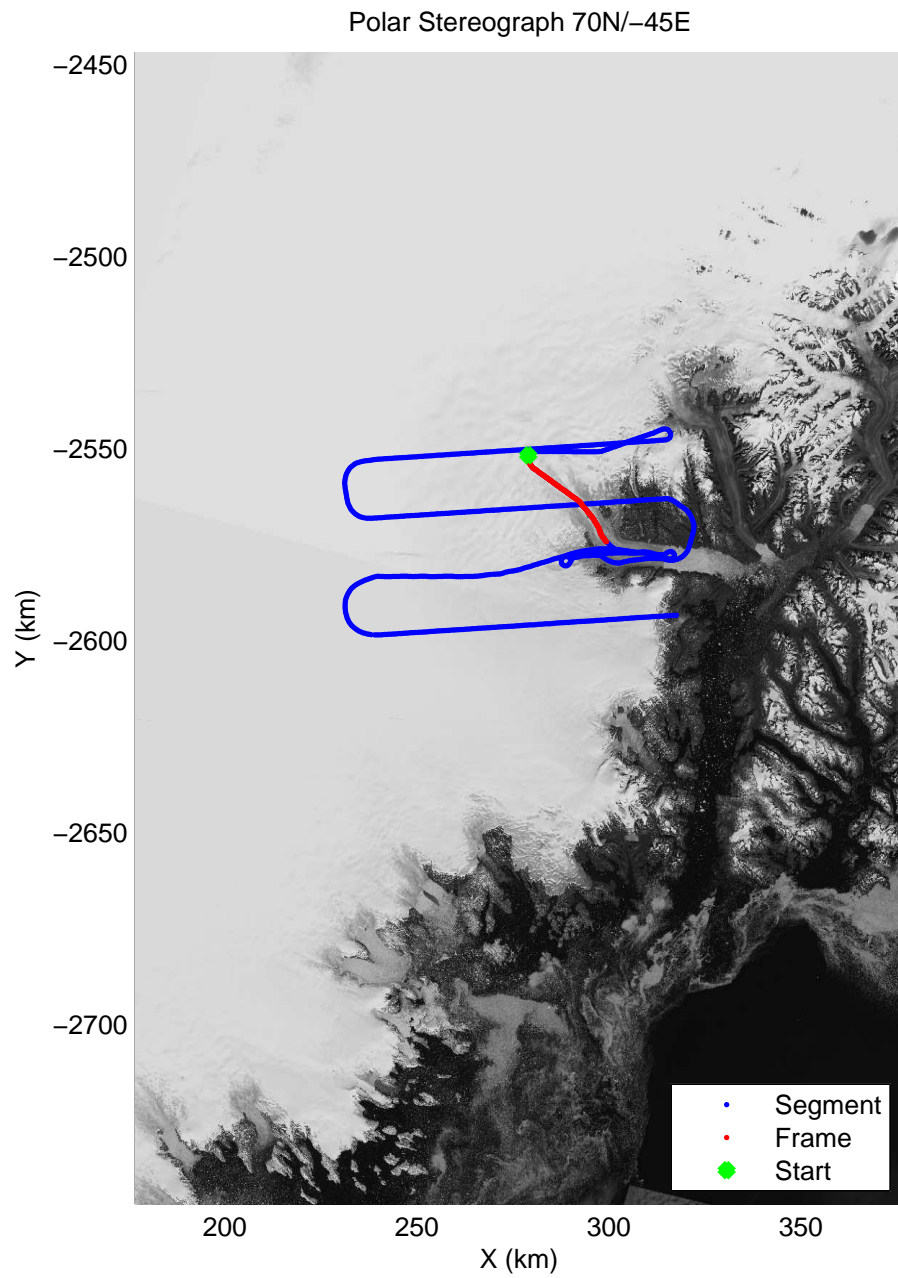

mcrds 2008_Greenland_TO: "Helheim" 20080730_01_011: 12:21:54.7 to 12:32:17.6 GPS

mcrds 2008_Greenland_TO: "Helheim" 20080730_01_012: 12:32:18.8 to 12:41:03.8 GPS

mcrds 2008_Greenland_TO: "Helheim" 20080730_01_012: 12:32:18.8 to 12:41:03.8 GPS