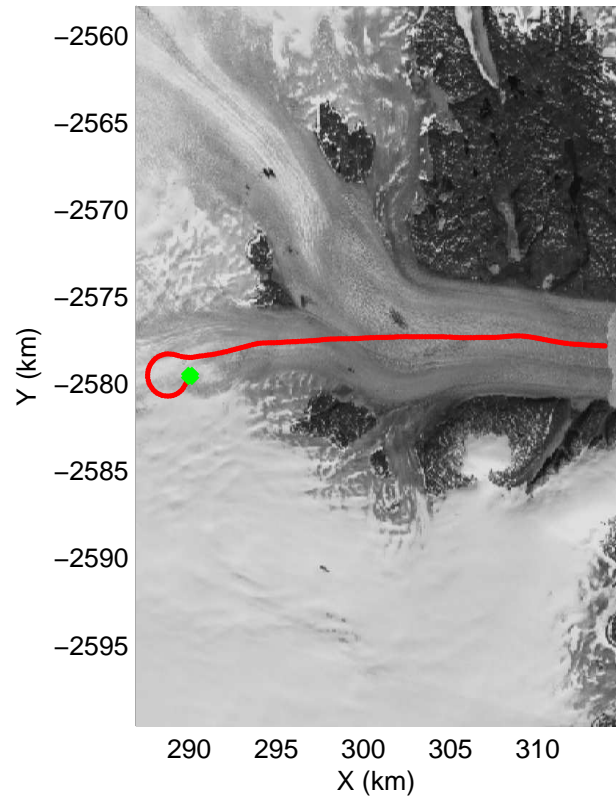

mcrds 2008_Greenland_TO: "Helheim" 20080730_01_014: 12:47:28.1 to 12:51:14.2 GPS

mcrds 2008_Greenland_TO: "Helheim" 20080730_01_015: 12:51:15.3 to 12:58:55.8 GPS

mcrds 2008_Greenland_TO: "Helheim" 20080730_01_015: 12:51:15.3 to 12:58:55.8 GPS