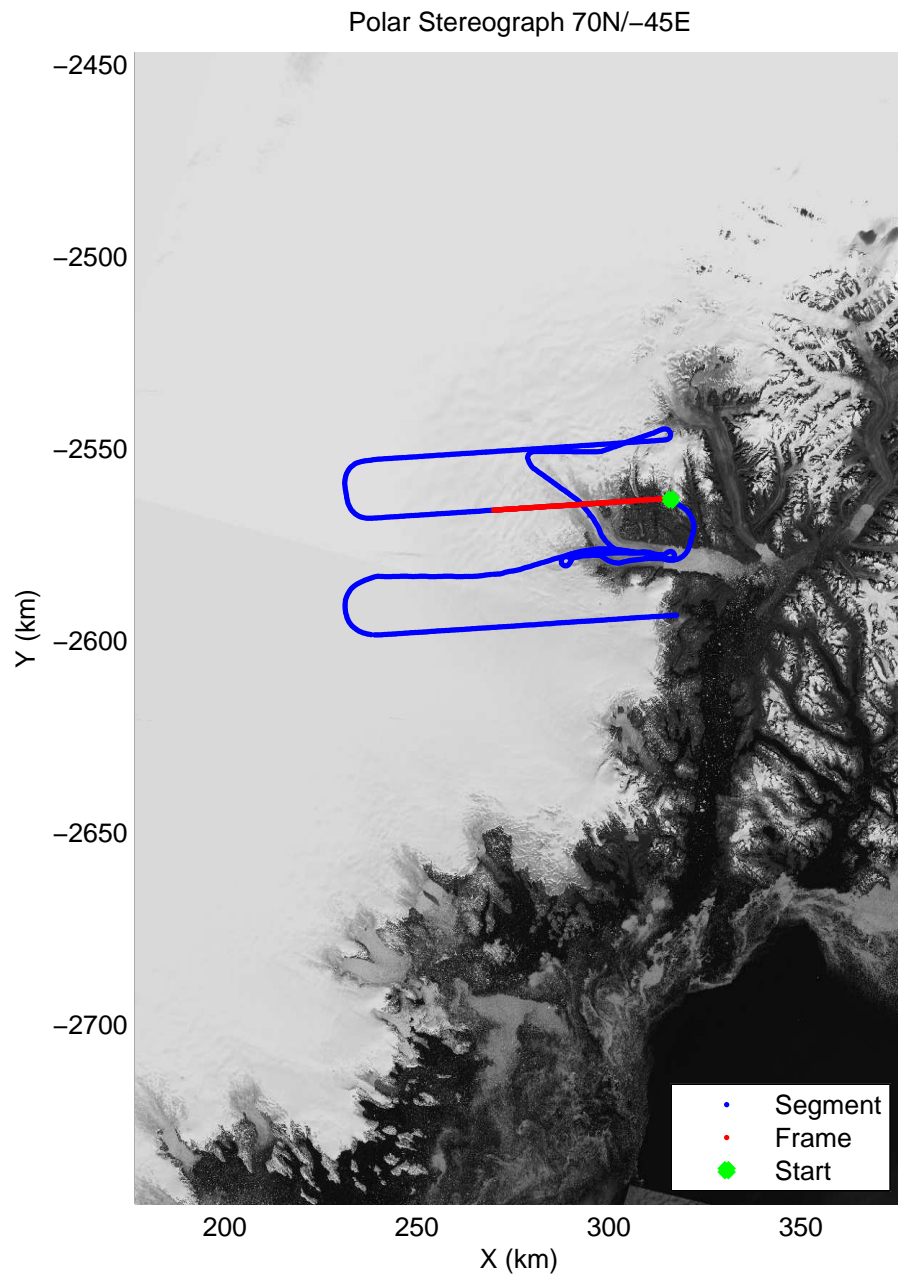

mcrds 2008_Greenland_TO: "Helheim" 20080730_01_005: 11:37:15.2 to 11:47:14.5 GPS

mcrds 2008_Greenland_TO: "Helheim" 20080730_01_006: 11:47:15.7 to 11:52:40.7 GPS

mcrds 2008_Greenland_TO: "Helheim" 20080730_01_006: 11:47:15.7 to 11:52:40.7 GPS