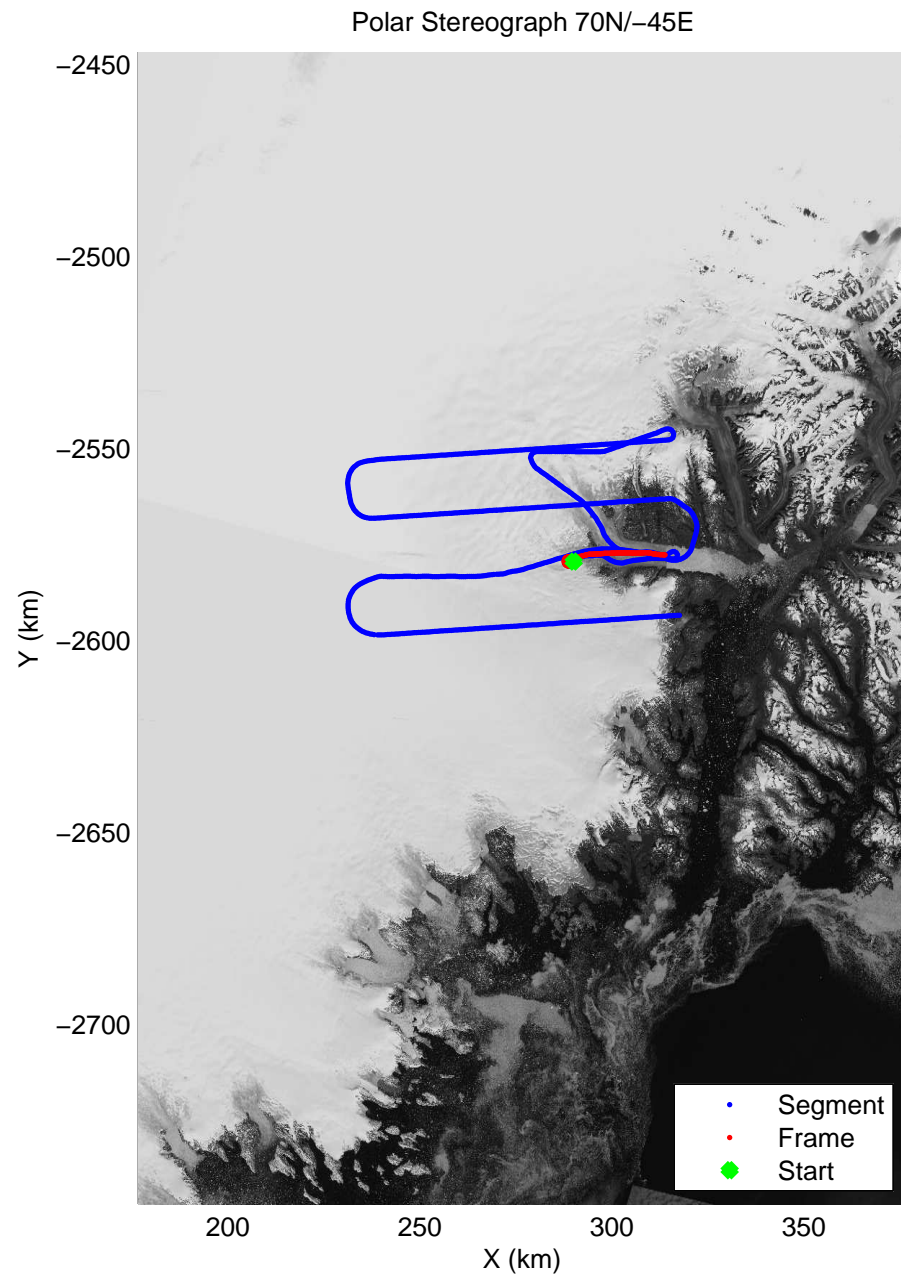

mcrds 2008_Greenland_TO: "Helheim" 20080730_01_014: 12:47:28.1 to 12:51:14.2 GPS

mcrds 2008_Greenland_TO: "Helheim" 20080730_01_015: 12:51:15.3 to 12:58:55.8 GPS

mcrds 2008_Greenland_TO: "Helheim" 20080730_01_015: 12:51:15.3 to 12:58:55.8 GPS