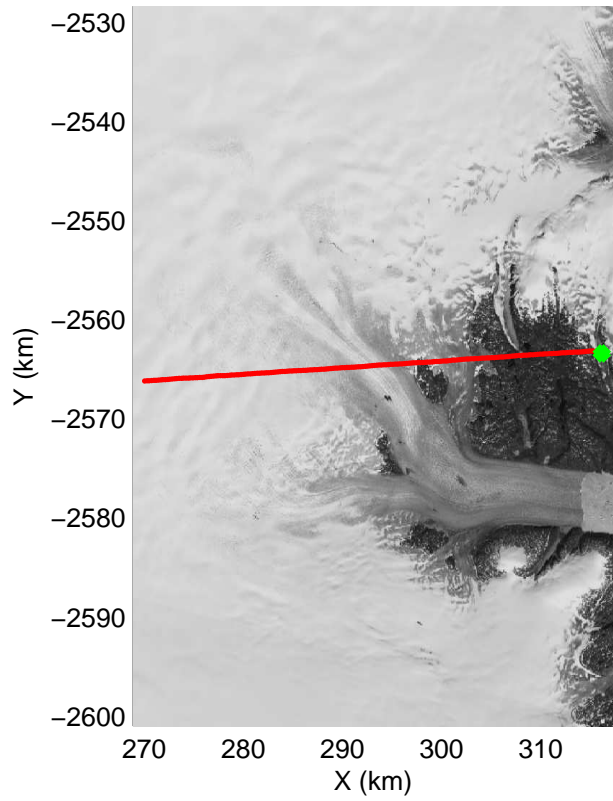

mcrds 2008_Greenland_TO: "Helheim" 20080730_01_005: 11:37:15.2 to 11:47:14.5 GPS

mcrds 2008_Greenland_TO: "Helheim" 20080730_01_006: 11:47:15.7 to 11:52:40.7 GPS

mcrds 2008_Greenland_TO: "Helheim" 20080730_01_006: 11:47:15.7 to 11:52:40.7 GPS