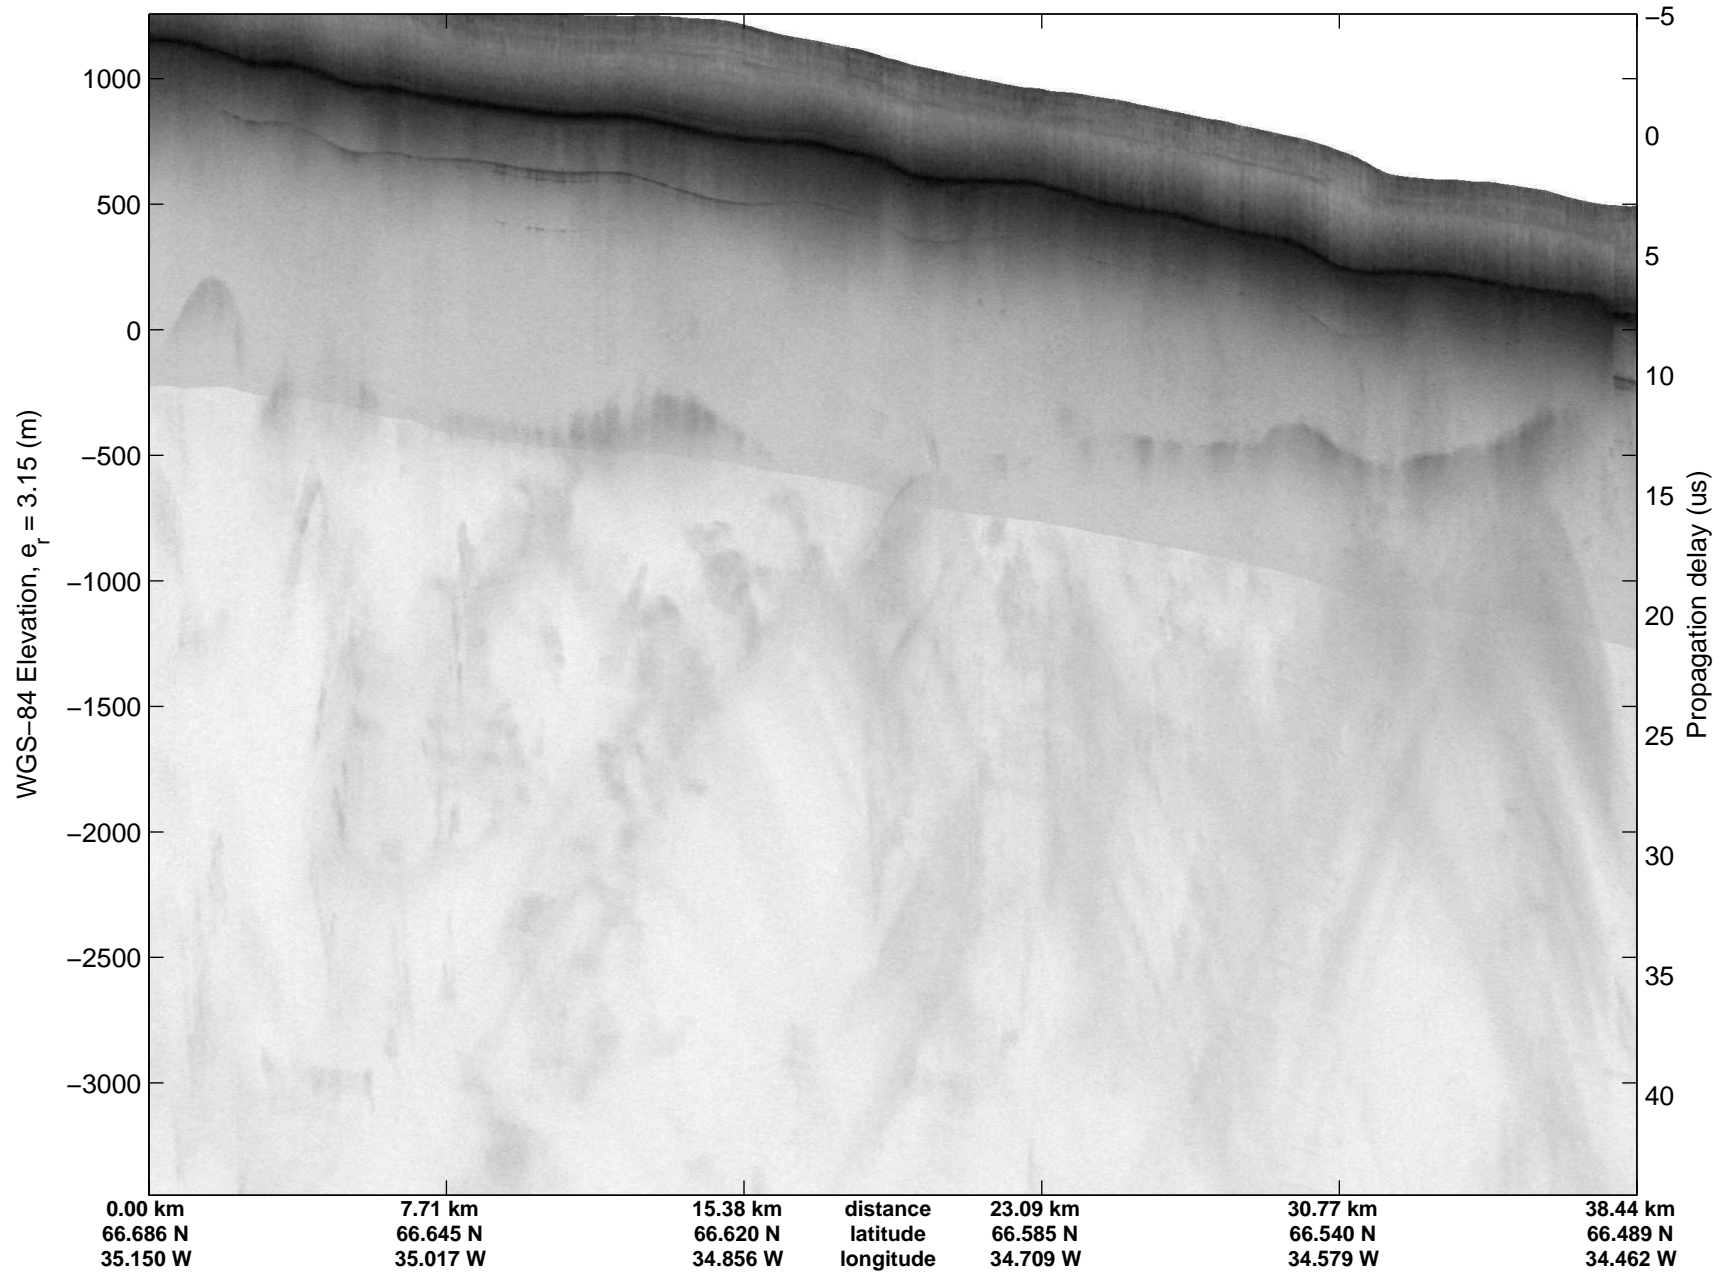

Polar Stereograph 70N/-45E

mcrds 2008\_Greenland\_TO: "Southeast Greenland" 20080729\_03\_001: 19:29:41.5 to 19:34:20.2 GPS

mcrds 2008\_Greenland\_TO: "Southeast Greenland" 20080729\_03\_001: 19:29:41.5 to 19:34:20.2 GPS

mcrds 2008\_Greenland\_TO: "Southeast Greenland" 20080729\_03\_002: 19:34:21.2 to 19:42:30.5 GPS

mcrds 2008\_Greenland\_TO: "Southeast Greenland" 20080729\_03\_002: 19:34:21.2 to 19:42:30.5 GPS