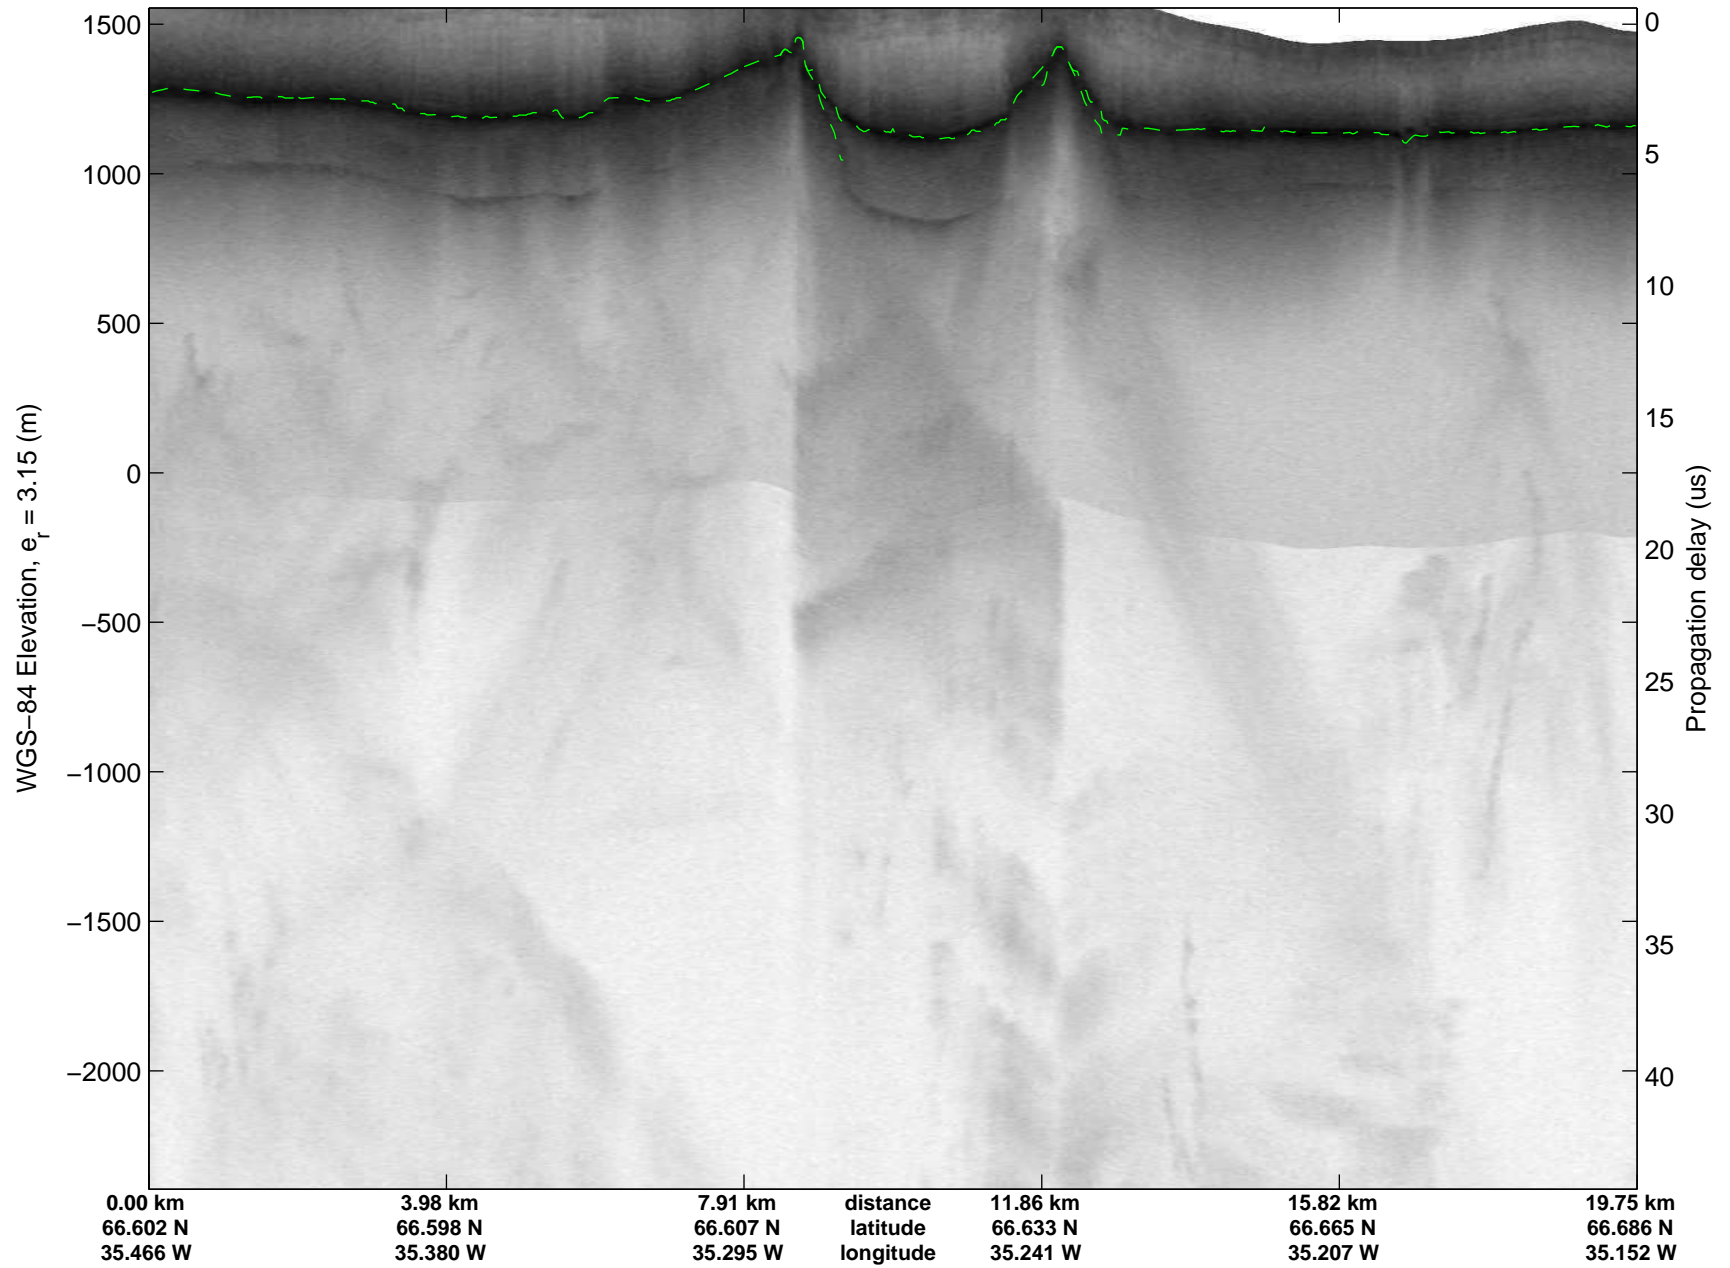

Polar Stereograph 70N/-45E

mcrds 2008\_Greenland\_TO: "Southeast Greenland" 20080729\_03\_001: 19:29:41.5 to 19:34:20.2 GPS

mcrds 2008\_Greenland\_TO: "Southeast Greenland" 20080729\_03\_001: 19:29:41.5 to 19:34:20.2 GPS

mcrds 2008\_Greenland\_TO: "Southeast Greenland" 20080729\_03\_002: 19:34:21.2 to 19:42:30.5 GPS

mcrds 2008\_Greenland\_TO: "Southeast Greenland" 20080729\_03\_002: 19:34:21.2 to 19:42:30.5 GPS