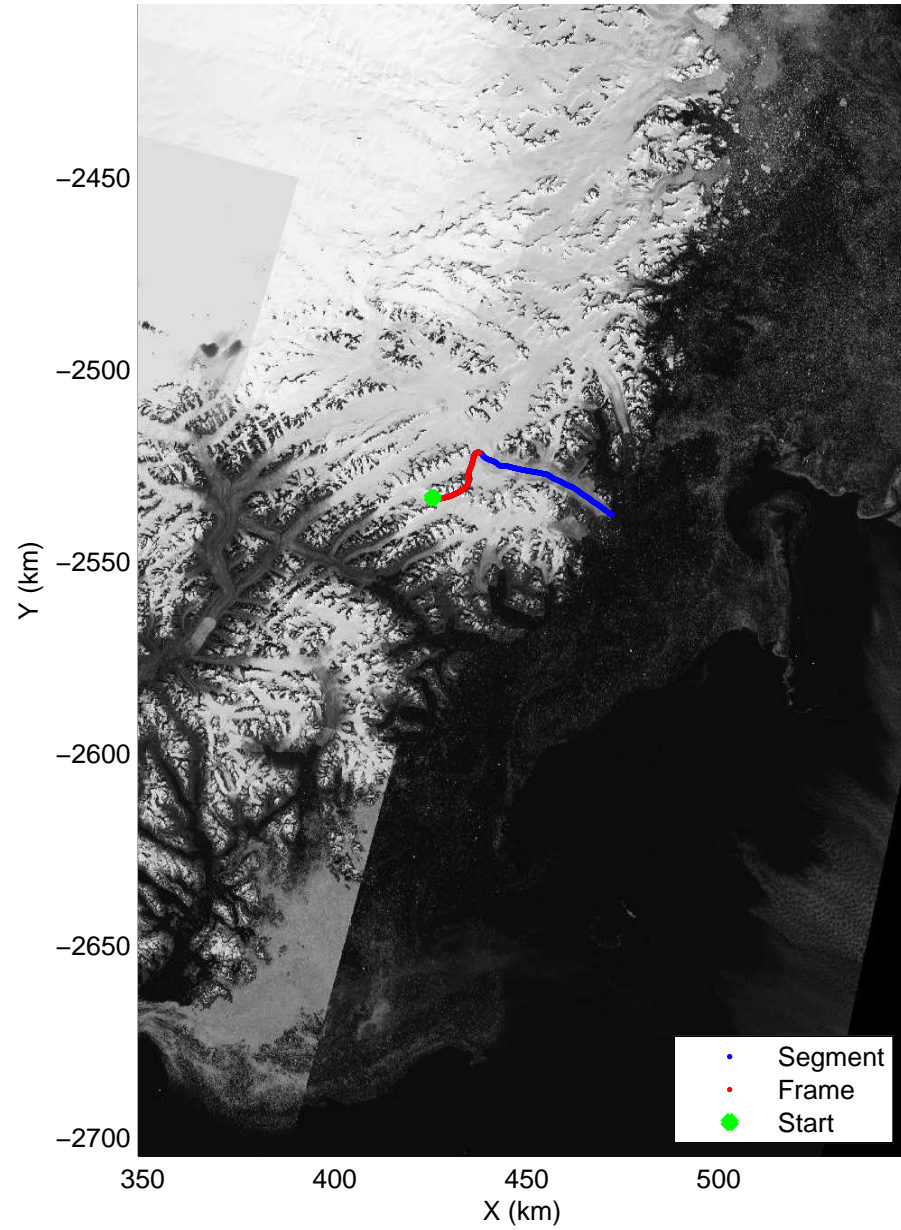

Polar Stereograph 70N/-45E

mcrds 2008\_Greenland\_TO: "Southeast Greenland" 20080729\_03\_001: 19:29:41.5 to 19:34:20.2 GPS

mcrds 2008\_Greenland\_TO: "Southeast Greenland" 20080729\_03\_001: 19:29:41.5 to 19:34:20.2 GPS

mcrds 2008\_Greenland\_TO: "Southeast Greenland" 20080729\_03\_002: 19:34:21.2 to 19:42:30.5 GPS

mcrds 2008\_Greenland\_TO: "Southeast Greenland" 20080729\_03\_002: 19:34:21.2 to 19:42:30.5 GPS