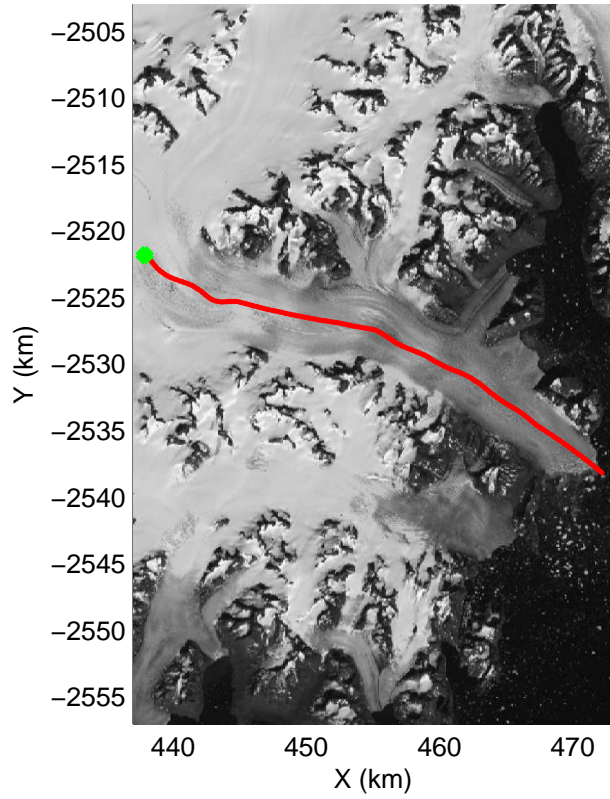

Polar Stereograph 70N/-45E

mcrds 2008\_Greenland\_TO: "Southeast Greenland" 20080729\_03\_001: 19:29:41.5 to 19:34:20.2 GPS

mcrds 2008\_Greenland\_TO: "Southeast Greenland" 20080729\_03\_001: 19:29:41.5 to 19:34:20.2 GPS

mcrds 2008\_Greenland\_TO: "Southeast Greenland" 20080729\_03\_002: 19:34:21.2 to 19:42:30.5 GPS

mcrds 2008\_Greenland\_TO: "Southeast Greenland" 20080729\_03\_002: 19:34:21.2 to 19:42:30.5 GPS