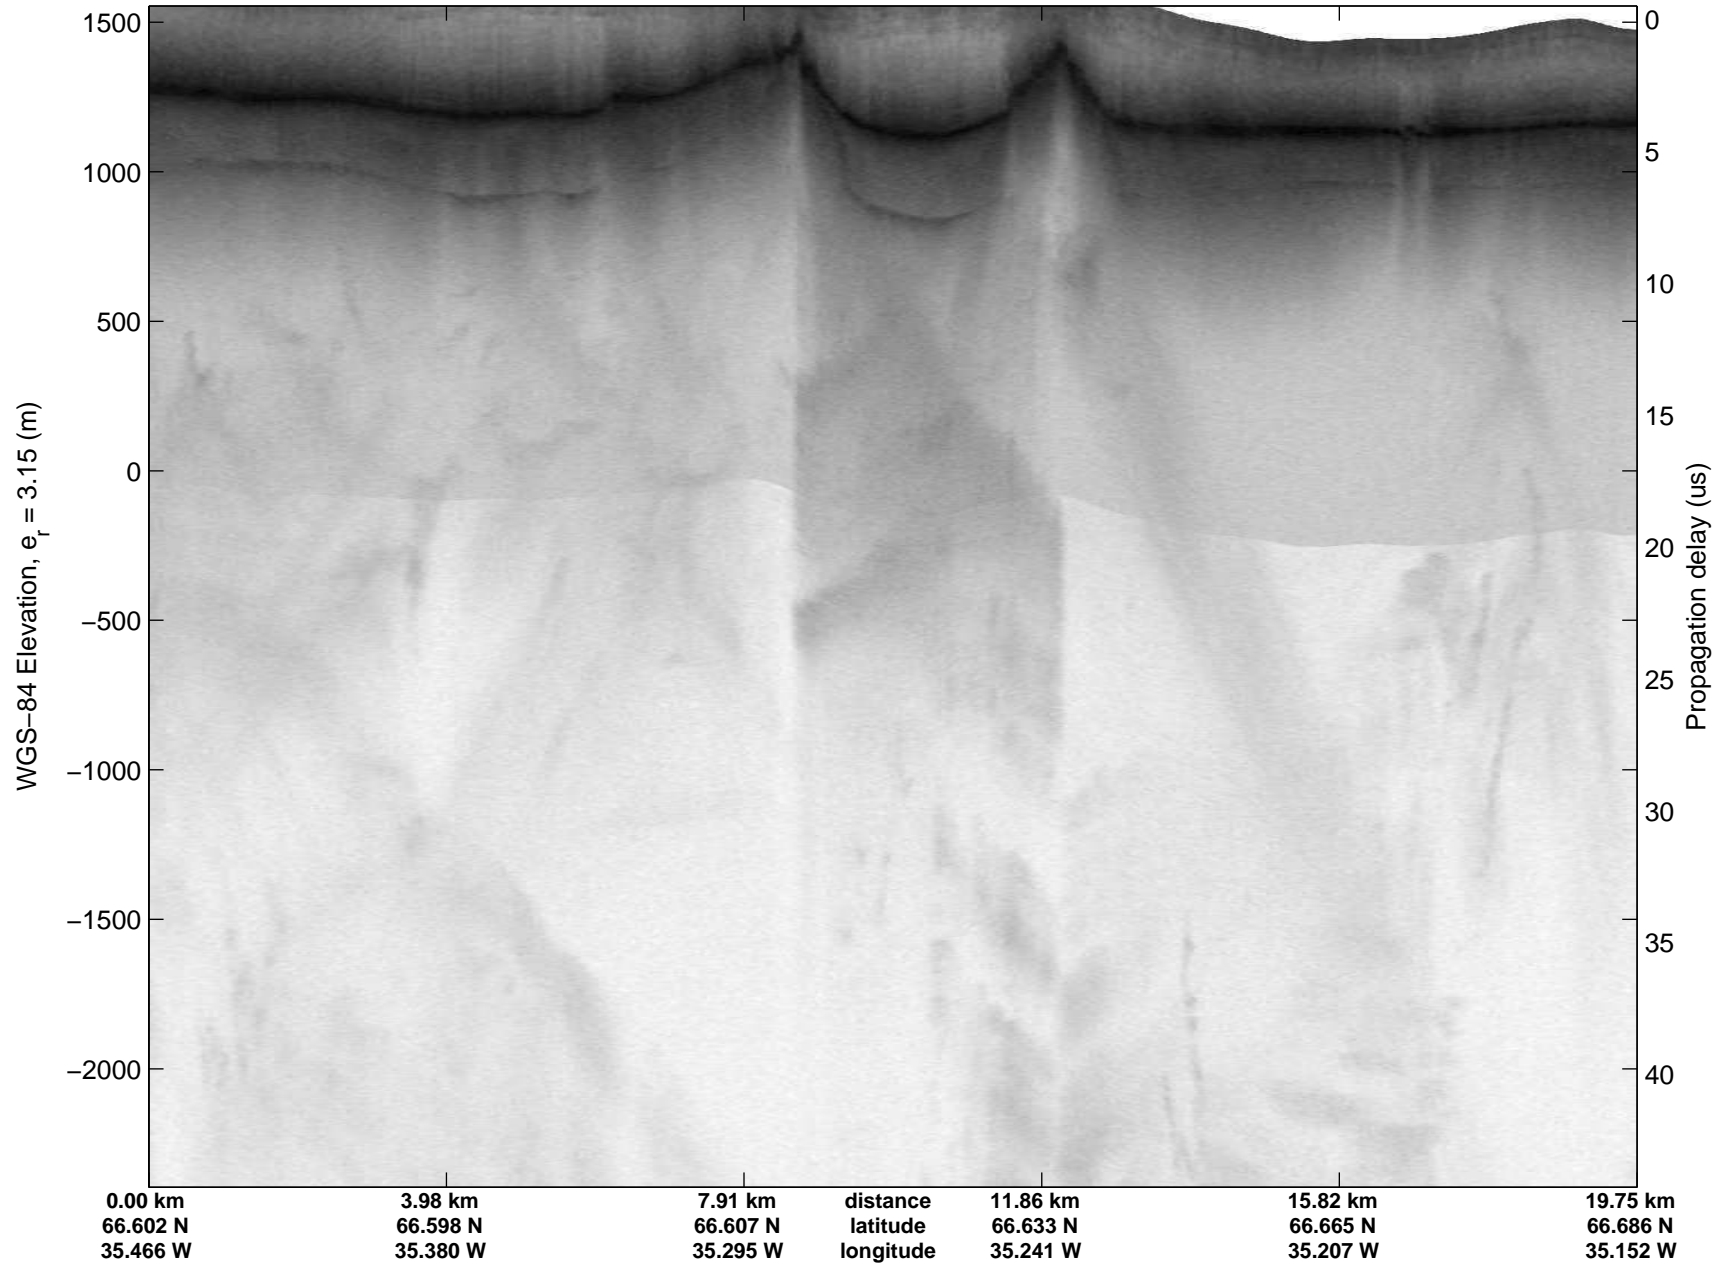

Polar Stereograph 70N/-45E

mcrds 2008\_Greenland\_TO: "Southeast Greenland" 20080729\_03\_001: 19:29:41.5 to 19:34:20.2 GPS

mcrds 2008\_Greenland\_TO: "Southeast Greenland" 20080729\_03\_001: 19:29:41.5 to 19:34:20.2 GPS

mcrds 2008\_Greenland\_TO: "Southeast Greenland" 20080729\_03\_002: 19:34:21.2 to 19:42:30.5 GPS

mcrds 2008\_Greenland\_TO: "Southeast Greenland" 20080729\_03\_002: 19:34:21.2 to 19:42:30.5 GPS