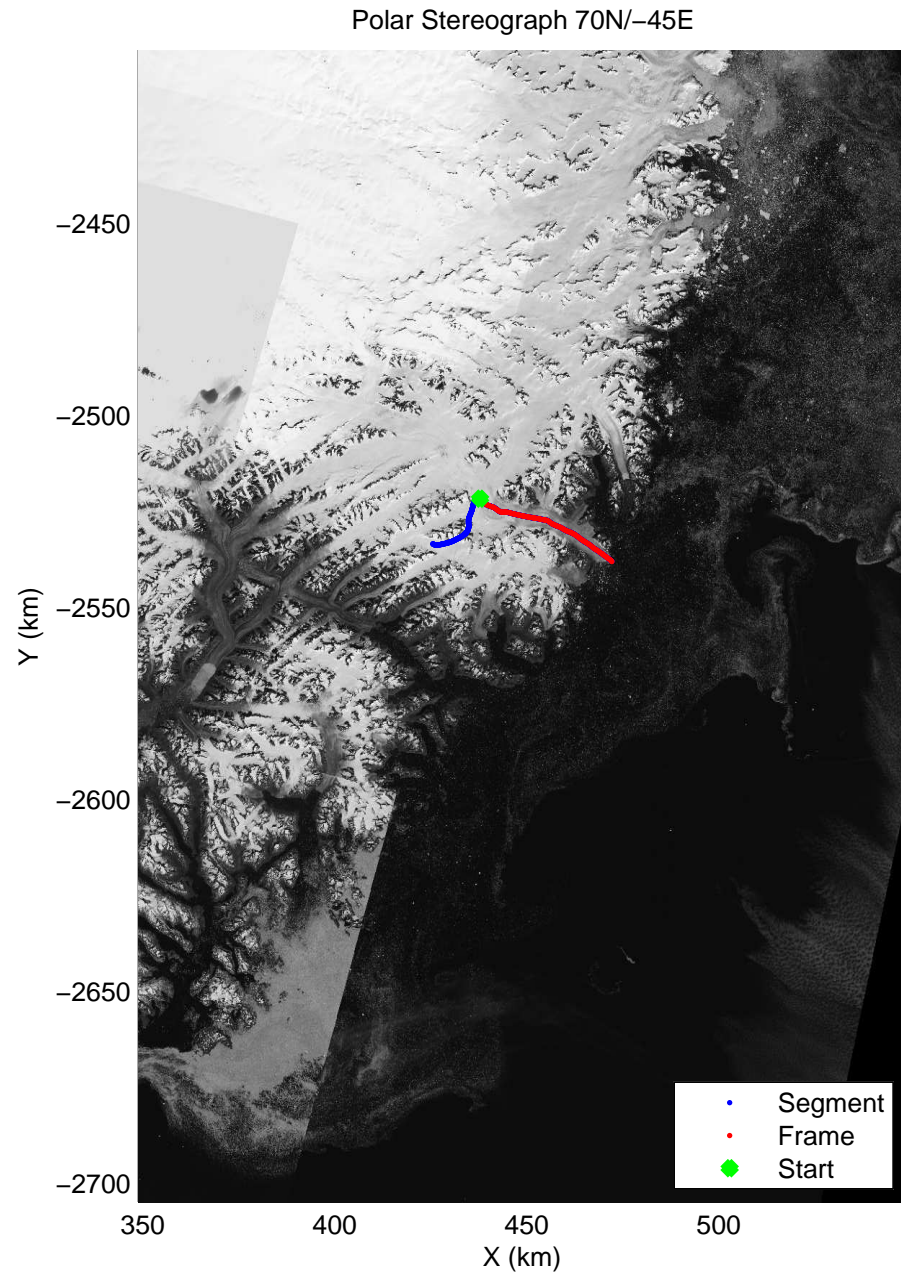

Polar Stereograph 70N/-45E

mcrds 2008\_Greenland\_TO: "Southeast Greenland" 20080729\_03\_001: 19:29:41.5 to 19:34:20.2 GPS

mcrds 2008\_Greenland\_TO: "Southeast Greenland" 20080729\_03\_001: 19:29:41.5 to 19:34:20.2 GPS

mcrds 2008\_Greenland\_TO: "Southeast Greenland" 20080729\_03\_002: 19:34:21.2 to 19:42:30.5 GPS

mcrds 2008\_Greenland\_TO: "Southeast Greenland" 20080729\_03\_002: 19:34:21.2 to 19:42:30.5 GPS