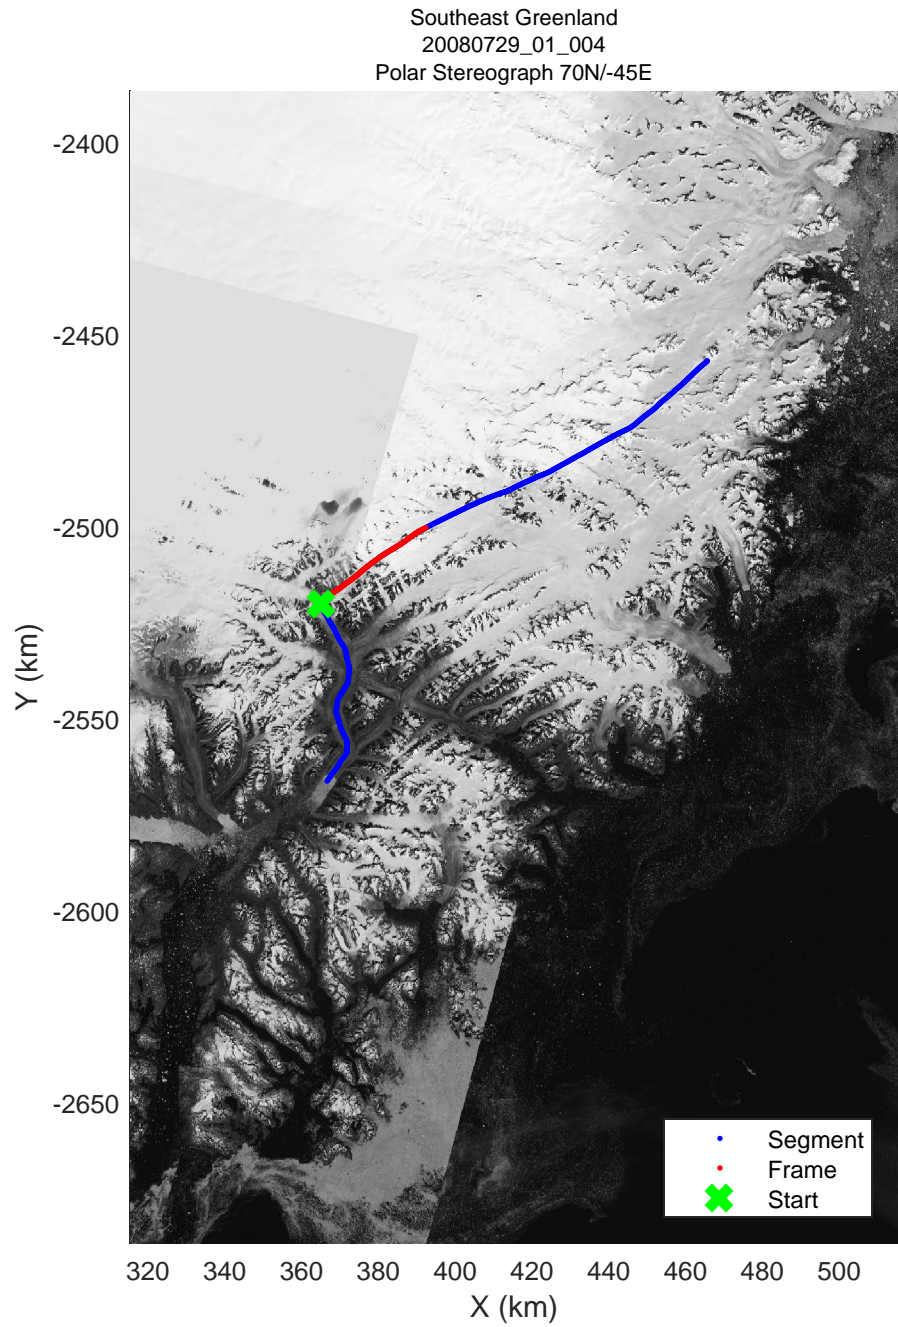

Southeast Greenland
20080729_01_001
Polar Stereograph 70N/-45E

mcrds 2008_Greenland_TO: "Southeast Greenland" 20080729_01_001: 17:34:21.9 to 17:40:15.1 GPS

mcrds 2008_Greenland_TO: "Southeast Greenland" 20080729_01_001: 17:34:21.9 to 17:40:15.1 GPS

mcrds 2008_Greenland_TO: "Southeast Greenland" 20080729_01_002: 17:40:16.2 to 17:44:01.4 GPS

mcrds 2008_Greenland_TO: "Southeast Greenland" 20080729_01_002: 17:40:16.2 to 17:44:01.4 GPS

mcrds 2008_Greenland_TO: "Southeast Greenland" 20080729_01_003: 17:44:02.5 to 17:47:30.3 GPS

mcrds 2008_Greenland_TO: "Southeast Greenland" 20080729_01_003: 17:44:02.5 to 17:47:30.3 GPS

mcrds 2008_Greenland_TO: "Southeast Greenland" 20080729_01_004: 17:47:31.2 to 17:57:03.6 GPS

mcrds 2008_Greenland_TO: "Southeast Greenland" 20080729_01_004: 17:47:31.2 to 17:57:03.6 GPS

Southeast Greenland
20080729_01_005
Polar Stereograph 70N/-45E

mcrds 2008_Greenland_TO: "Southeast Greenland" 20080729_01_005: 17:57:04.7 to 18:06:08.1 GPS

mcrds 2008_Greenland_TO: "Southeast Greenland" 20080729_01_005: 17:57:04.7 to 18:06:08.1 GPS