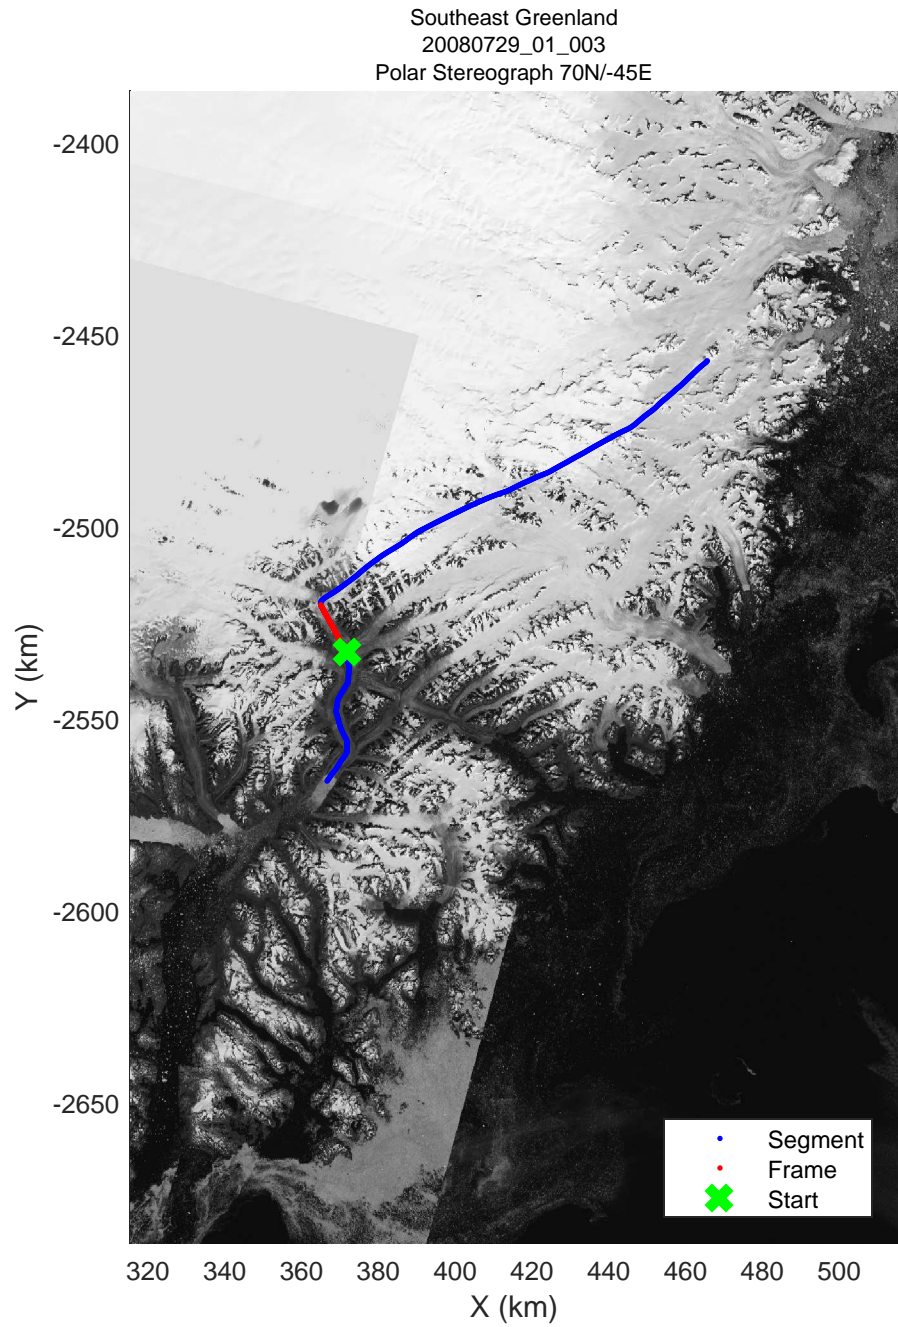

Southeast Greenland
20080729_01_001
Polar Stereograph 70N/-45E

mcrds 2008_Greenland_TO: "Southeast Greenland" 20080729_01_001: 17:34:21.9 to 17:40:15.1 GPS

mcrds 2008_Greenland_TO: "Southeast Greenland" 20080729_01_001: 17:34:21.9 to 17:40:15.1 GPS

mcrds 2008_Greenland_TO: "Southeast Greenland" 20080729_01_002: 17:40:16.2 to 17:44:01.4 GPS

mcrds 2008_Greenland_TO: "Southeast Greenland" 20080729_01_002: 17:40:16.2 to 17:44:01.4 GPS

mcrds 2008_Greenland_TO: "Southeast Greenland" 20080729_01_003: 17:44:02.5 to 17:47:30.3 GPS

mcrds 2008_Greenland_TO: "Southeast Greenland" 20080729_01_003: 17:44:02.5 to 17:47:30.3 GPS

mcrds 2008_Greenland_TO: "Southeast Greenland" 20080729_01_004: 17:47:31.2 to 17:57:03.6 GPS

mcrds 2008_Greenland_TO: "Southeast Greenland" 20080729_01_004: 17:47:31.2 to 17:57:03.6 GPS

Southeast Greenland
20080729_01_005
Polar Stereograph 70N/-45E

mcrds 2008_Greenland_TO: "Southeast Greenland" 20080729_01_005: 17:57:04.7 to 18:06:08.1 GPS

mcrds 2008_Greenland_TO: "Southeast Greenland" 20080729_01_005: 17:57:04.7 to 18:06:08.1 GPS