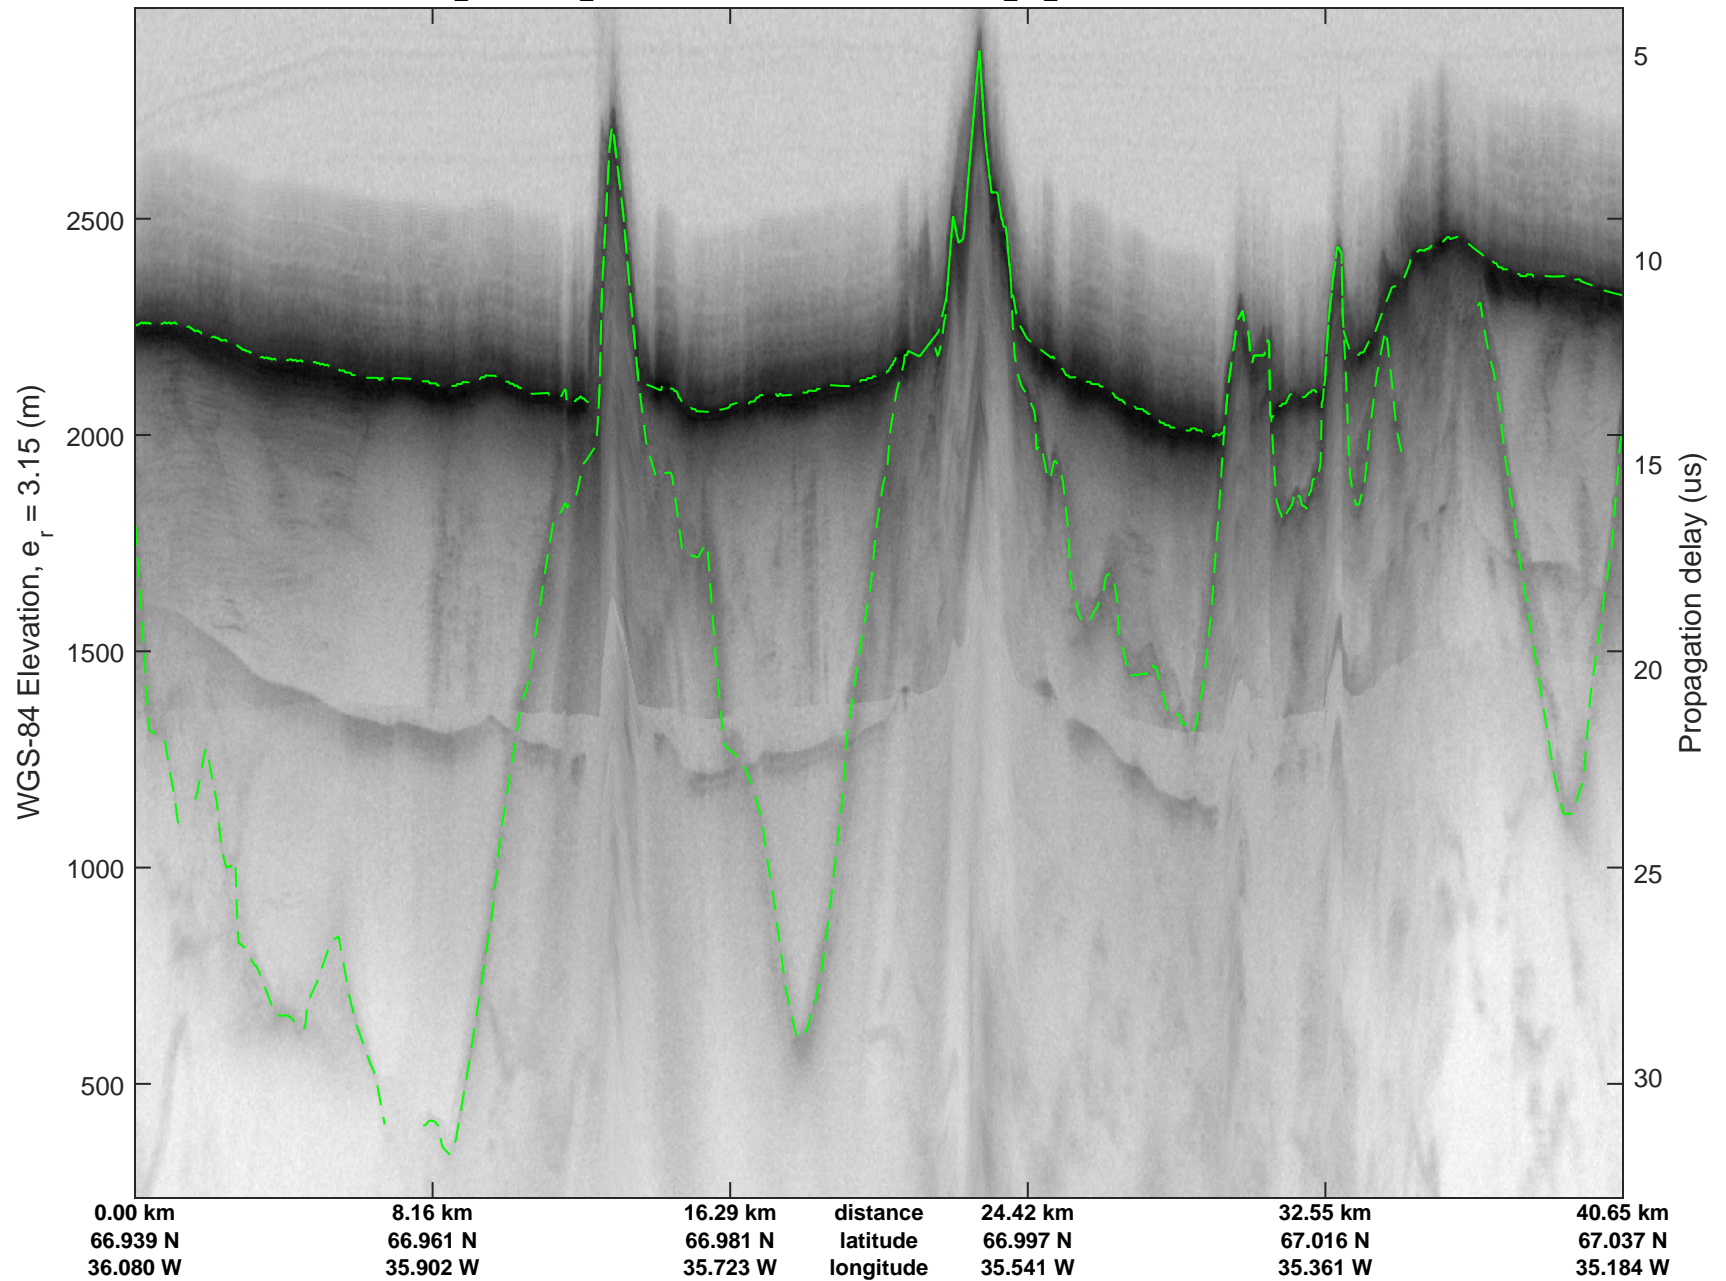

mcrds 2008_Greenland_TO: "Southeast Greenland" 20080729_01_002: 17:40:16.2 to 17:44:01.4 GPS

mcrds 2008_Greenland_TO: "Southeast Greenland" 20080729_01_002: 17:40:16.2 to 17:44:01.4 GPS

mcrds 2008_Greenland_TO: "Southeast Greenland" 20080729_01_003: 17:44:02.5 to 17:47:30.3 GPS

mcrds 2008_Greenland_TO: "Southeast Greenland" 20080729_01_003: 17:44:02.5 to 17:47:30.3 GPS

mcrds 2008_Greenland_TO: "Southeast Greenland" 20080729_01_004: 17:47:31.2 to 17:57:03.6 GPS

mcrds 2008_Greenland_TO: "Southeast Greenland" 20080729_01_004: 17:47:31.2 to 17:57:03.6 GPS

Southeast Greenland
20080729_01_005
Polar Stereograph 70N/-45E

mcrds 2008_Greenland_TO: "Southeast Greenland" 20080729_01_005: 17:57:04.7 to 18:06:08.1 GPS

mcrds 2008_Greenland_TO: "Southeast Greenland" 20080729_01_005: 17:57:04.7 to 18:06:08.1 GPS

Southeast Greenland
20080729_01_006
Polar Stereograph 70N/-45E

mcrds 2008_Greenland_TO: "Southeast Greenland" 20080729_01_006: 18:06:09.0 to 18:15:17.6 GPS

mcrds 2008_Greenland_TO: "Southeast Greenland" 20080729_01_006: 18:06:09.0 to 18:15:17.6 GPS