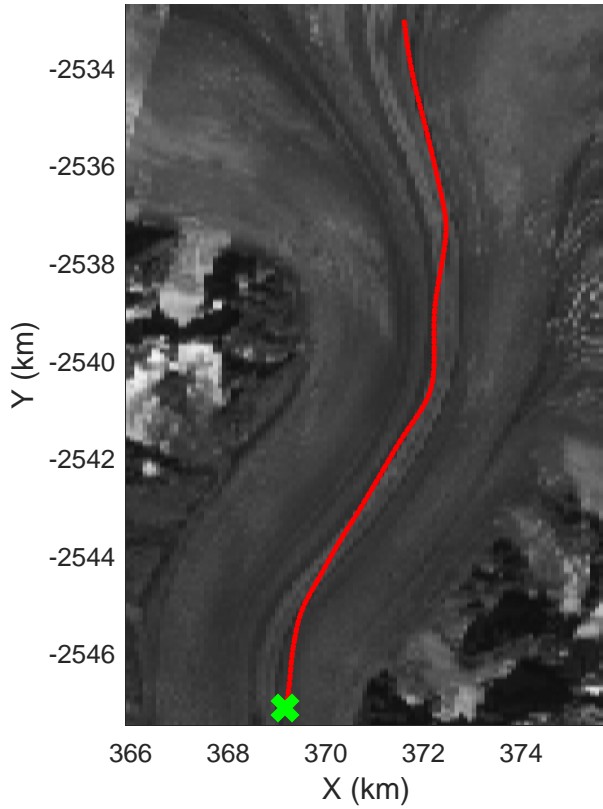

Southeast Greenland
20080729_01_001
Polar Stereograph 70N/-45E

mcrds 2008_Greenland_TO: "Southeast Greenland" 20080729_01_001: 17:34:21.9 to 17:40:15.1 GPS

mcrds 2008_Greenland_TO: "Southeast Greenland" 20080729_01_001: 17:34:21.9 to 17:40:15.1 GPS

mcrds 2008_Greenland_TO: "Southeast Greenland" 20080729_01_002: 17:40:16.2 to 17:44:01.4 GPS

mcrds 2008_Greenland_TO: "Southeast Greenland" 20080729_01_002: 17:40:16.2 to 17:44:01.4 GPS

mcrds 2008_Greenland_TO: "Southeast Greenland" 20080729_01_003: 17:44:02.5 to 17:47:30.3 GPS

mcrds 2008_Greenland_TO: "Southeast Greenland" 20080729_01_003: 17:44:02.5 to 17:47:30.3 GPS

mcrds 2008_Greenland_TO: "Southeast Greenland" 20080729_01_004: 17:47:31.2 to 17:57:03.6 GPS

mcrds 2008_Greenland_TO: "Southeast Greenland" 20080729_01_004: 17:47:31.2 to 17:57:03.6 GPS

Southeast Greenland
20080729_01_005
Polar Stereograph 70N/-45E

mcrds 2008_Greenland_TO: "Southeast Greenland" 20080729_01_005: 17:57:04.7 to 18:06:08.1 GPS

mcrds 2008_Greenland_TO: "Southeast Greenland" 20080729_01_005: 17:57:04.7 to 18:06:08.1 GPS