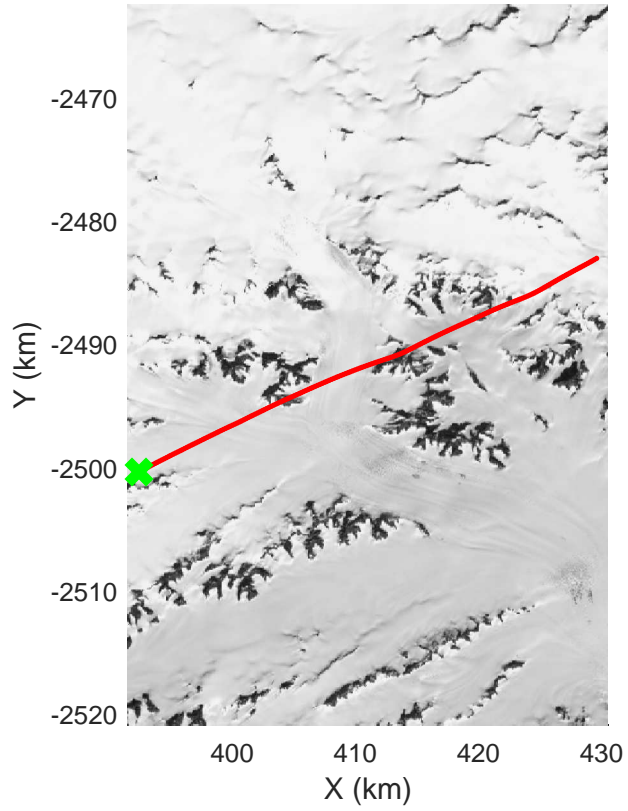

mcrds 2008_Greenland_TO: "Southeast Greenland" 20080729_01_003: 17:44:02.5 to 17:47:30.3 GPS

mcrds 2008_Greenland_TO: "Southeast Greenland" 20080729_01_004: 17:47:31.2 to 17:57:03.6 GPS

mcrds 2008_Greenland_TO: "Southeast Greenland" 20080729_01_004: 17:47:31.2 to 17:57:03.6 GPS

Southeast Greenland
20080729_01_005
Polar Stereograph 70N/-45E

mcrds 2008_Greenland_TO: "Southeast Greenland" 20080729_01_005: 17:57:04.7 to 18:06:08.1 GPS

mcrds 2008_Greenland_TO: "Southeast Greenland" 20080729_01_005: 17:57:04.7 to 18:06:08.1 GPS