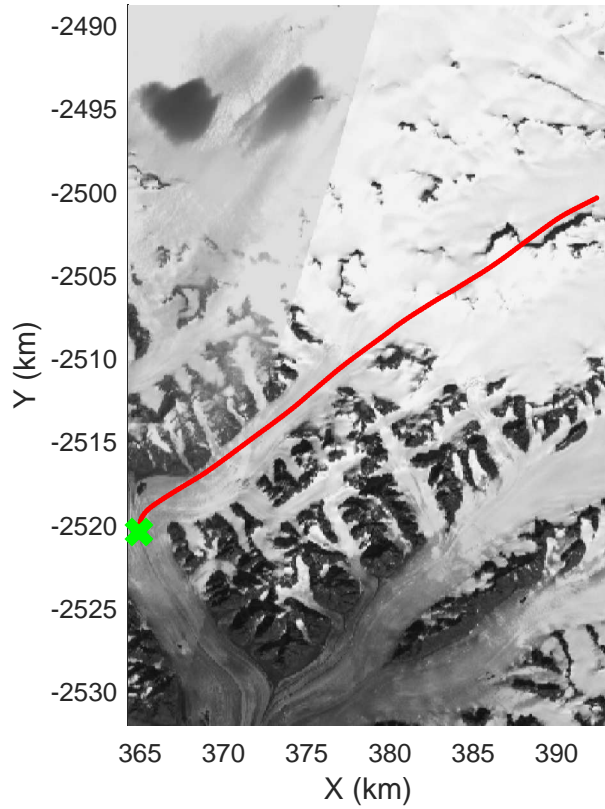

Southeast Greenland
20080729_01_001
Polar Stereograph 70N/-45E

mcrds 2008_Greenland_TO: "Southeast Greenland" 20080729_01_001: 17:34:21.9 to 17:40:15.1 GPS

mcrds 2008_Greenland_TO: "Southeast Greenland" 20080729_01_001: 17:34:21.9 to 17:40:15.1 GPS

mcrds 2008_Greenland_TO: "Southeast Greenland" 20080729_01_002: 17:40:16.2 to 17:44:01.4 GPS

mcrds 2008_Greenland_TO: "Southeast Greenland" 20080729_01_002: 17:40:16.2 to 17:44:01.4 GPS

mcrds 2008_Greenland_TO: "Southeast Greenland" 20080729_01_003: 17:44:02.5 to 17:47:30.3 GPS

mcrds 2008_Greenland_TO: "Southeast Greenland" 20080729_01_003: 17:44:02.5 to 17:47:30.3 GPS

mcrds 2008_Greenland_TO: "Southeast Greenland" 20080729_01_004: 17:47:31.2 to 17:57:03.6 GPS

mcrds 2008_Greenland_TO: "Southeast Greenland" 20080729_01_004: 17:47:31.2 to 17:57:03.6 GPS

Southeast Greenland
20080729_01_005
Polar Stereograph 70N/-45E

mcrds 2008_Greenland_TO: "Southeast Greenland" 20080729_01_005: 17:57:04.7 to 18:06:08.1 GPS

mcrds 2008_Greenland_TO: "Southeast Greenland" 20080729_01_005: 17:57:04.7 to 18:06:08.1 GPS