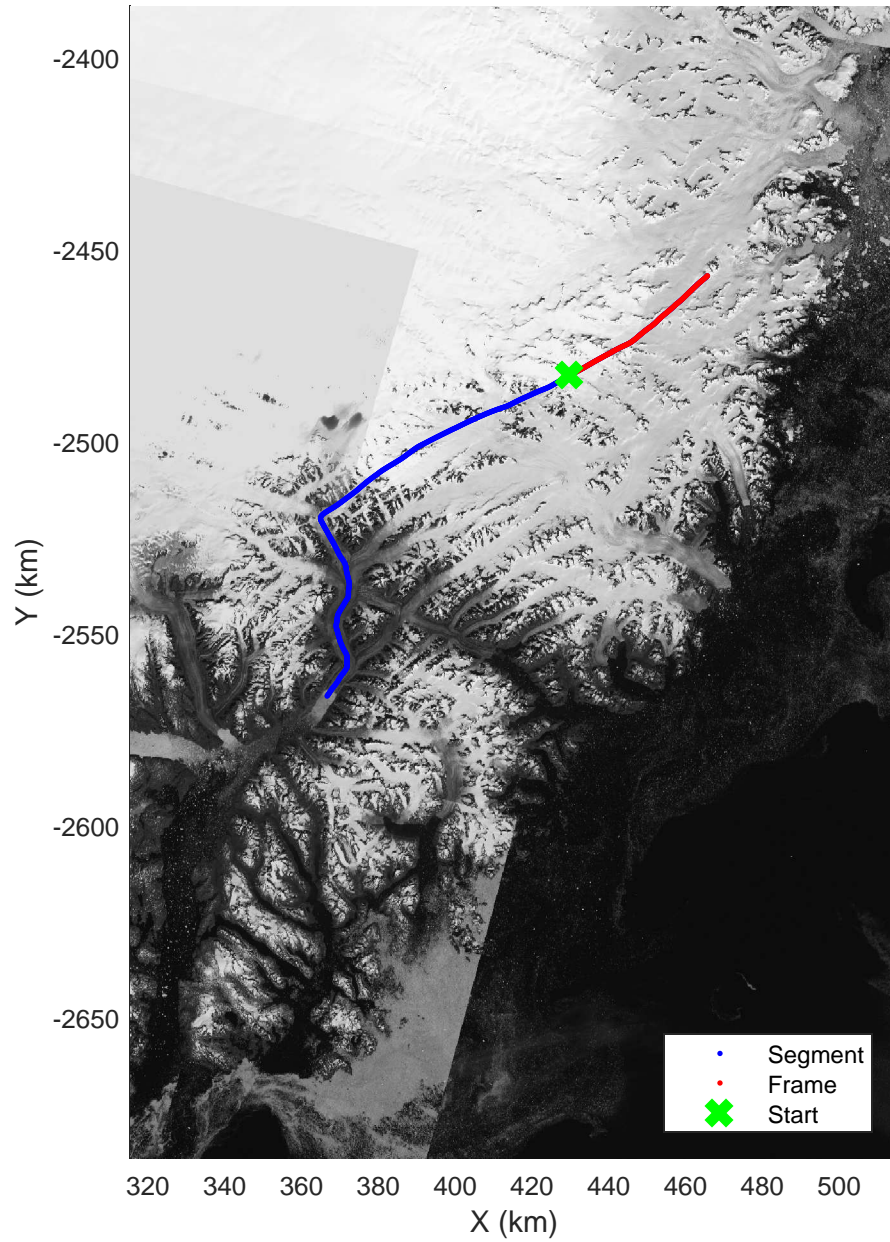

Southeast Greenland
20080729_01_001
Polar Stereograph 70N/-45E

mcrds 2008_Greenland_TO: "Southeast Greenland" 20080729_01_001: 17:34:21.9 to 17:40:15.1 GPS

mcrds 2008_Greenland_TO: "Southeast Greenland" 20080729_01_001: 17:34:21.9 to 17:40:15.1 GPS

mcrds 2008_Greenland_TO: "Southeast Greenland" 20080729_01_003: 17:44:02.5 to 17:47:30.3 GPS

mcrds 2008_Greenland_TO: "Southeast Greenland" 20080729_01_004: 17:47:31.2 to 17:57:03.6 GPS

mcrds 2008_Greenland_TO: "Southeast Greenland" 20080729_01_004: 17:47:31.2 to 17:57:03.6 GPS

Southeast Greenland
20080729_01_005
Polar Stereograph 70N/-45E

mcrds 2008_Greenland_TO: "Southeast Greenland" 20080729_01_005: 17:57:04.7 to 18:06:08.1 GPS

mcrds 2008_Greenland_TO: "Southeast Greenland" 20080729_01_005: 17:57:04.7 to 18:06:08.1 GPS

Southeast Greenland
20080729_01_006
Polar Stereograph 70N/-45E

mcrds 2008_Greenland_TO: "Southeast Greenland" 20080729_01_006: 18:06:09.0 to 18:15:17.6 GPS

mcrds 2008_Greenland_TO: "Southeast Greenland" 20080729_01_006: 18:06:09.0 to 18:15:17.6 GPS