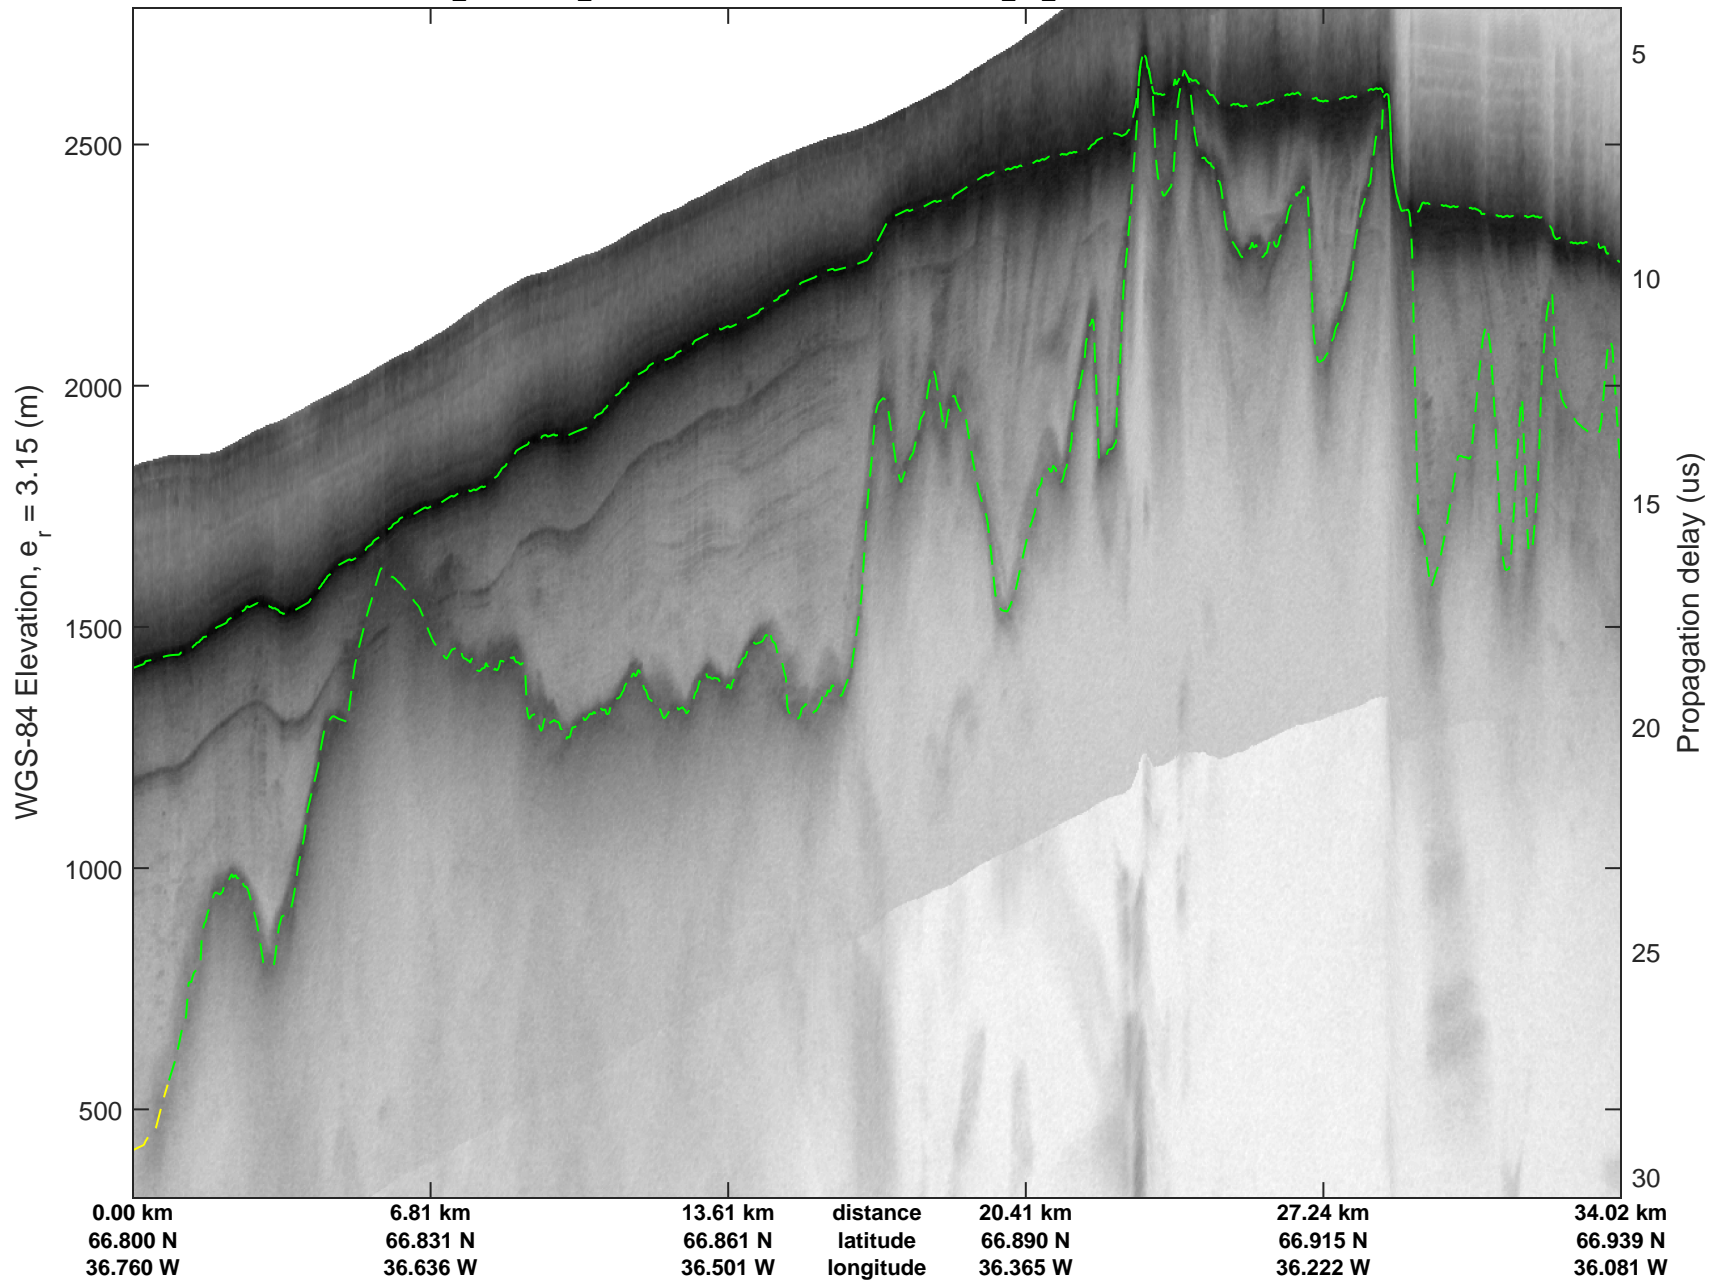

Southeast Greenland
20080729_01_001
Polar Stereograph 70N/-45E

mcrds 2008_Greenland_TO: "Southeast Greenland" 20080729_01_001: 17:34:21.9 to 17:40:15.1 GPS

mcrds 2008_Greenland_TO: "Southeast Greenland" 20080729_01_001: 17:34:21.9 to 17:40:15.1 GPS

mcrds 2008_Greenland_TO: "Southeast Greenland" 20080729_01_003: 17:44:02.5 to 17:47:30.3 GPS

mcrds 2008_Greenland_TO: "Southeast Greenland" 20080729_01_004: 17:47:31.2 to 17:57:03.6 GPS

mcrds 2008_Greenland_TO: "Southeast Greenland" 20080729_01_004: 17:47:31.2 to 17:57:03.6 GPS

Southeast Greenland
20080729_01_005
Polar Stereograph 70N/-45E

mcrds 2008_Greenland_TO: "Southeast Greenland" 20080729_01_005: 17:57:04.7 to 18:06:08.1 GPS

mcrds 2008_Greenland_TO: "Southeast Greenland" 20080729_01_005: 17:57:04.7 to 18:06:08.1 GPS

Southeast Greenland
20080729_01_006
Polar Stereograph 70N/-45E

mcrds 2008_Greenland_TO: "Southeast Greenland" 20080729_01_006: 18:06:09.0 to 18:15:17.6 GPS

mcrds 2008_Greenland_TO: "Southeast Greenland" 20080729_01_006: 18:06:09.0 to 18:15:17.6 GPS