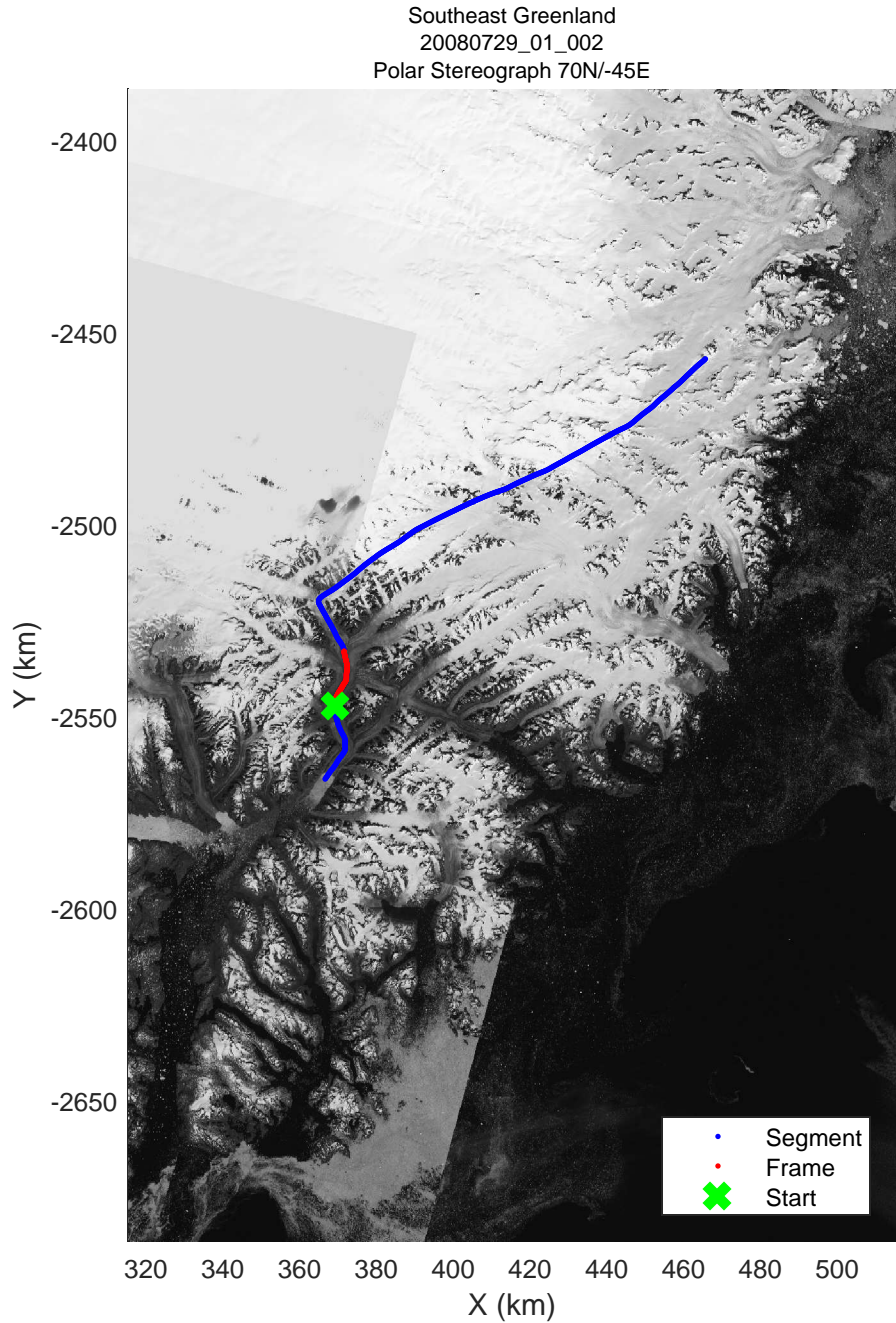

Southeast Greenland
20080729_01_001
Polar Stereograph 70N/-45E

mcrds 2008_Greenland_TO: "Southeast Greenland" 20080729_01_001: 17:34:21.9 to 17:40:15.1 GPS

mcrds 2008_Greenland_TO: "Southeast Greenland" 20080729_01_001: 17:34:21.9 to 17:40:15.1 GPS

mcrds 2008_Greenland_TO: "Southeast Greenland" 20080729_01_002: 17:40:16.2 to 17:44:01.4 GPS

mcrds 2008_Greenland_TO: "Southeast Greenland" 20080729_01_002: 17:40:16.2 to 17:44:01.4 GPS

mcrds 2008_Greenland_TO: "Southeast Greenland" 20080729_01_003: 17:44:02.5 to 17:47:30.3 GPS

mcrds 2008_Greenland_TO: "Southeast Greenland" 20080729_01_003: 17:44:02.5 to 17:47:30.3 GPS

mcrds 2008_Greenland_TO: "Southeast Greenland" 20080729_01_004: 17:47:31.2 to 17:57:03.6 GPS

mcrds 2008_Greenland_TO: "Southeast Greenland" 20080729_01_004: 17:47:31.2 to 17:57:03.6 GPS

Southeast Greenland
20080729_01_005
Polar Stereograph 70N/-45E

mcrds 2008_Greenland_TO: "Southeast Greenland" 20080729_01_005: 17:57:04.7 to 18:06:08.1 GPS

mcrds 2008_Greenland_TO: "Southeast Greenland" 20080729_01_005: 17:57:04.7 to 18:06:08.1 GPS