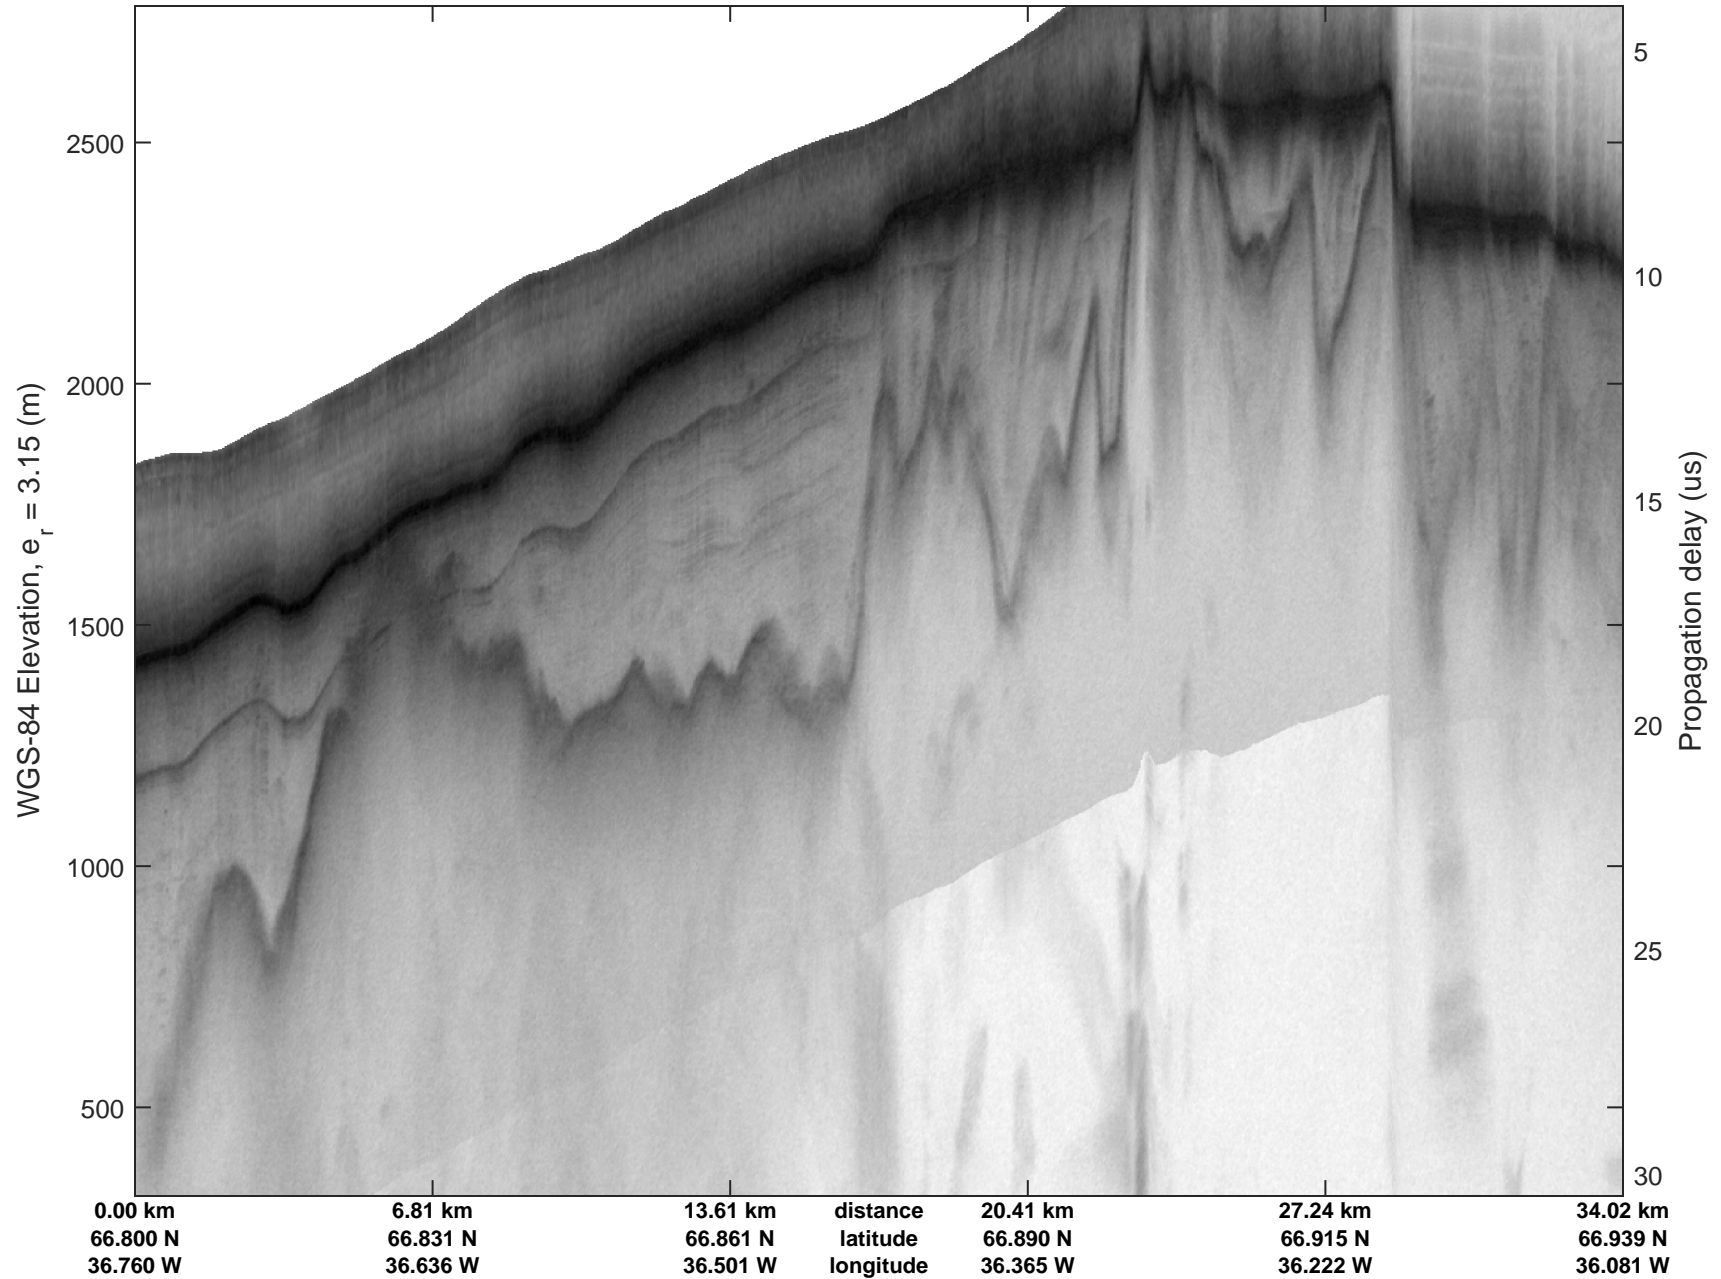

mcrds 2008_Greenland_TO: "Southeast Greenland" 20080729_01_002: 17:40:16.2 to 17:44:01.4 GPS

mcrds 2008_Greenland_TO: "Southeast Greenland" 20080729_01_002: 17:40:16.2 to 17:44:01.4 GPS

mcrds 2008_Greenland_TO: "Southeast Greenland" 20080729_01_003: 17:44:02.5 to 17:47:30.3 GPS

mcrds 2008_Greenland_TO: "Southeast Greenland" 20080729_01_003: 17:44:02.5 to 17:47:30.3 GPS

mcrds 2008_Greenland_TO: "Southeast Greenland" 20080729_01_004: 17:47:31.2 to 17:57:03.6 GPS

mcrds 2008_Greenland_TO: "Southeast Greenland" 20080729_01_004: 17:47:31.2 to 17:57:03.6 GPS

Southeast Greenland
20080729_01_005
Polar Stereograph 70N/-45E

mcrds 2008_Greenland_TO: "Southeast Greenland" 20080729_01_005: 17:57:04.7 to 18:06:08.1 GPS

mcrds 2008_Greenland_TO: "Southeast Greenland" 20080729_01_005: 17:57:04.7 to 18:06:08.1 GPS

Southeast Greenland
20080729_01_006
Polar Stereograph 70N/-45E

mcrds 2008_Greenland_TO: "Southeast Greenland" 20080729_01_006: 18:06:09.0 to 18:15:17.6 GPS

mcrds 2008_Greenland_TO: "Southeast Greenland" 20080729_01_006: 18:06:09.0 to 18:15:17.6 GPS