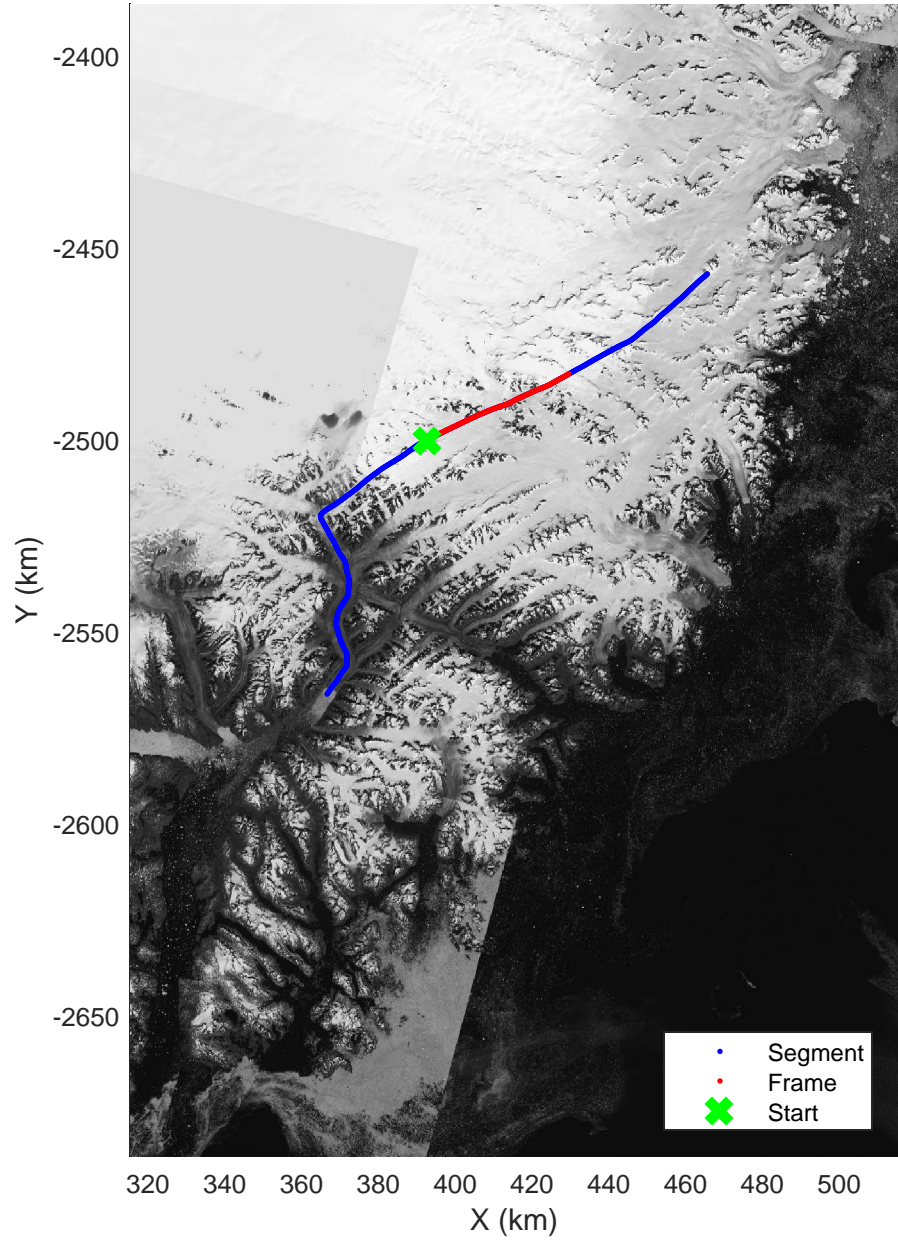

Southeast Greenland
20080729_01_001
Polar Stereograph 70N/-45E

mcrds 2008_Greenland_TO: "Southeast Greenland" 20080729_01_001: 17:34:21.9 to 17:40:15.1 GPS

mcrds 2008_Greenland_TO: "Southeast Greenland" 20080729_01_001: 17:34:21.9 to 17:40:15.1 GPS

mcrds 2008_Greenland_TO: "Southeast Greenland" 20080729_01_003: 17:44:02.5 to 17:47:30.3 GPS

mcrds 2008_Greenland_TO: "Southeast Greenland" 20080729_01_004: 17:47:31.2 to 17:57:03.6 GPS

mcrds 2008_Greenland_TO: "Southeast Greenland" 20080729_01_004: 17:47:31.2 to 17:57:03.6 GPS

Southeast Greenland
20080729_01_005
Polar Stereograph 70N/-45E

mcrds 2008_Greenland_TO: "Southeast Greenland" 20080729_01_005: 17:57:04.7 to 18:06:08.1 GPS

mcrds 2008_Greenland_TO: "Southeast Greenland" 20080729_01_005: 17:57:04.7 to 18:06:08.1 GPS

Southeast Greenland
20080729_01_006
Polar Stereograph 70N/-45E

mcrds 2008_Greenland_TO: "Southeast Greenland" 20080729_01_006: 18:06:09.0 to 18:15:17.6 GPS

mcrds 2008_Greenland_TO: "Southeast Greenland" 20080729_01_006: 18:06:09.0 to 18:15:17.6 GPS