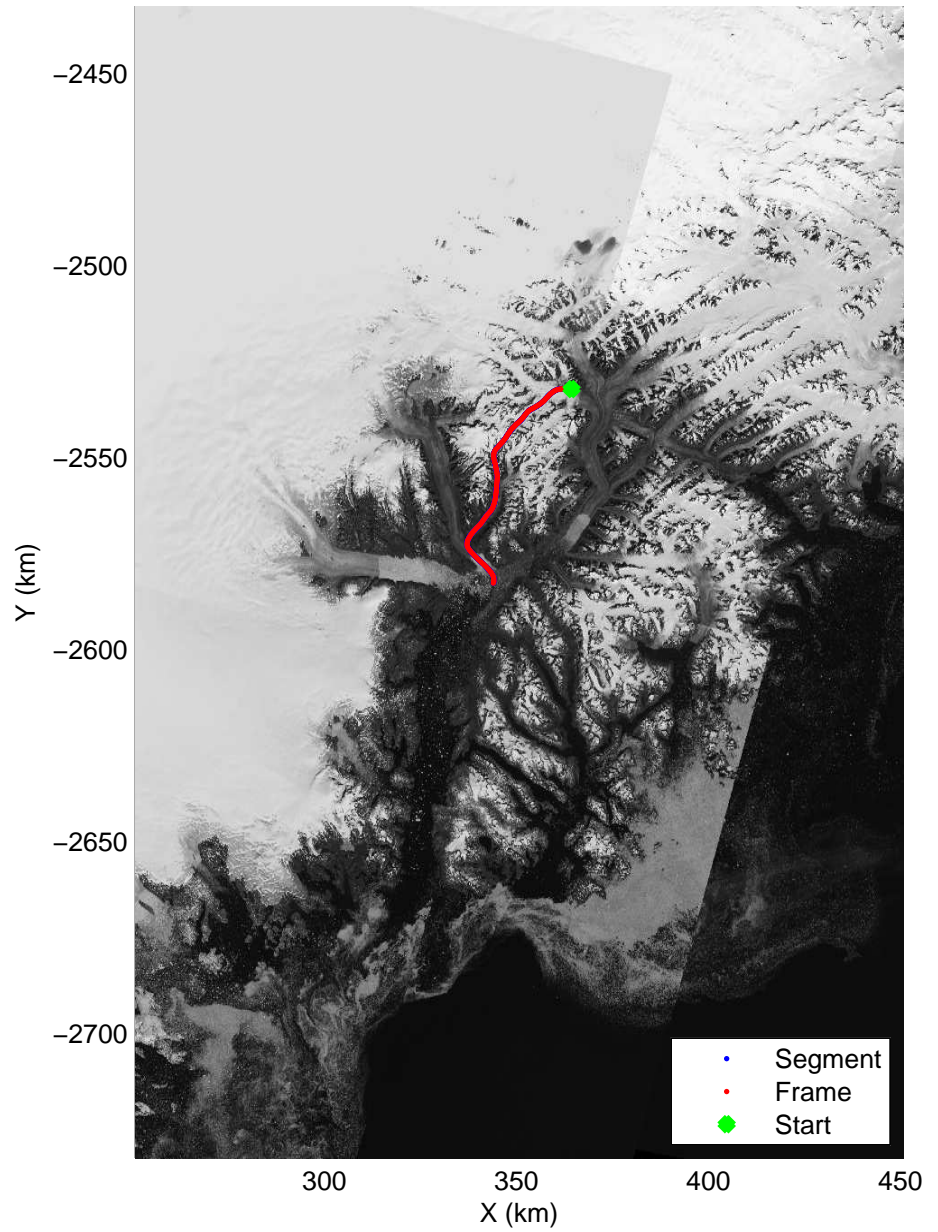

Polar Stereograph 70N/-45E

mcrds 2008\_Greenland\_TO: "Southeast Greenland" 20080726\_01\_001: 11:40:60.0 to 11:56:06.6 GPS

mcrds 2008\_Greenland\_TO: "Southeast Greenland" 20080726\_01\_001: 11:40:60.0 to 11:56:06.6 GPS