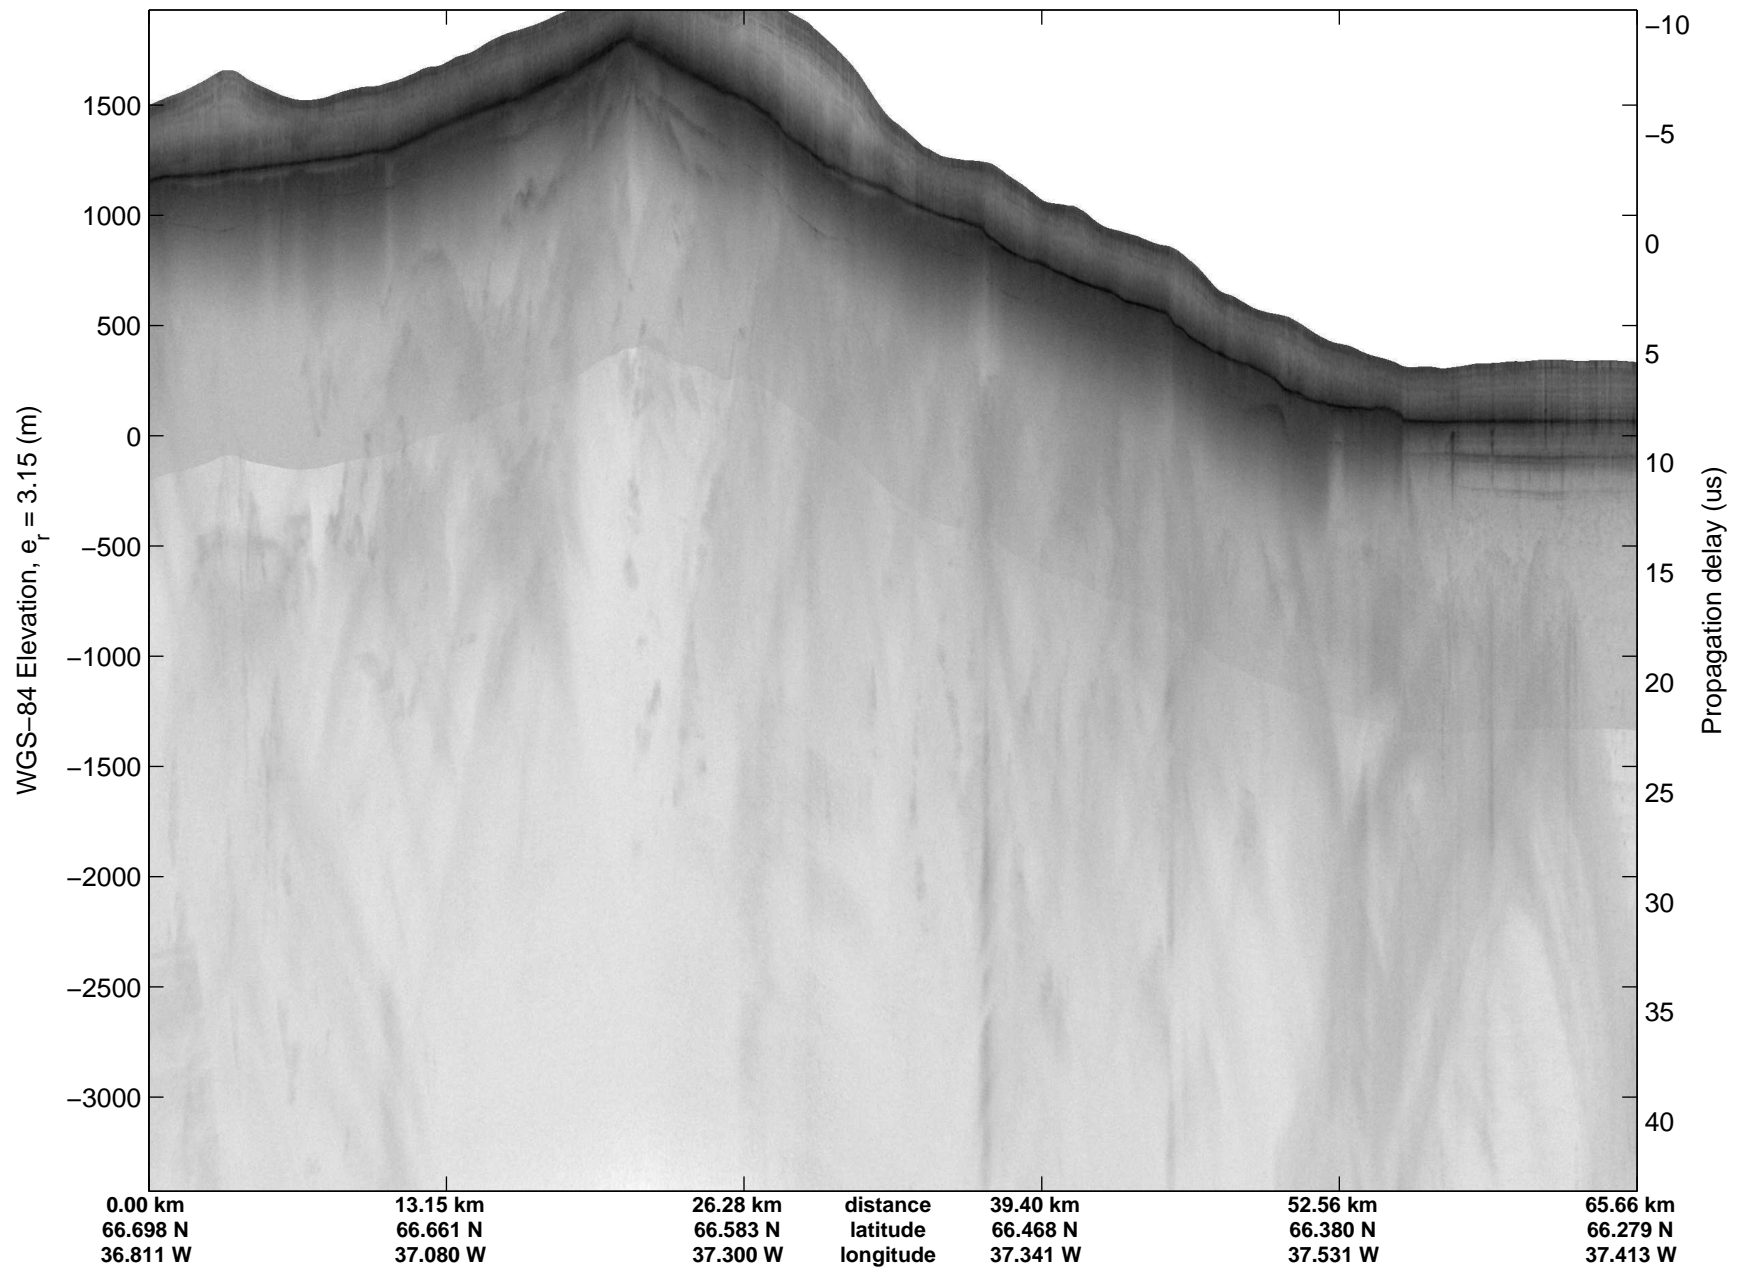

Polar Stereograph 70N/-45E

mcrds 2008\_Greenland\_TO: "Southeast Greenland" 20080726\_01\_001: 11:40:60.0 to 11:56:06.6 GPS

mcrds 2008\_Greenland\_TO: "Southeast Greenland" 20080726\_01\_001: 11:40:60.0 to 11:56:06.6 GPS