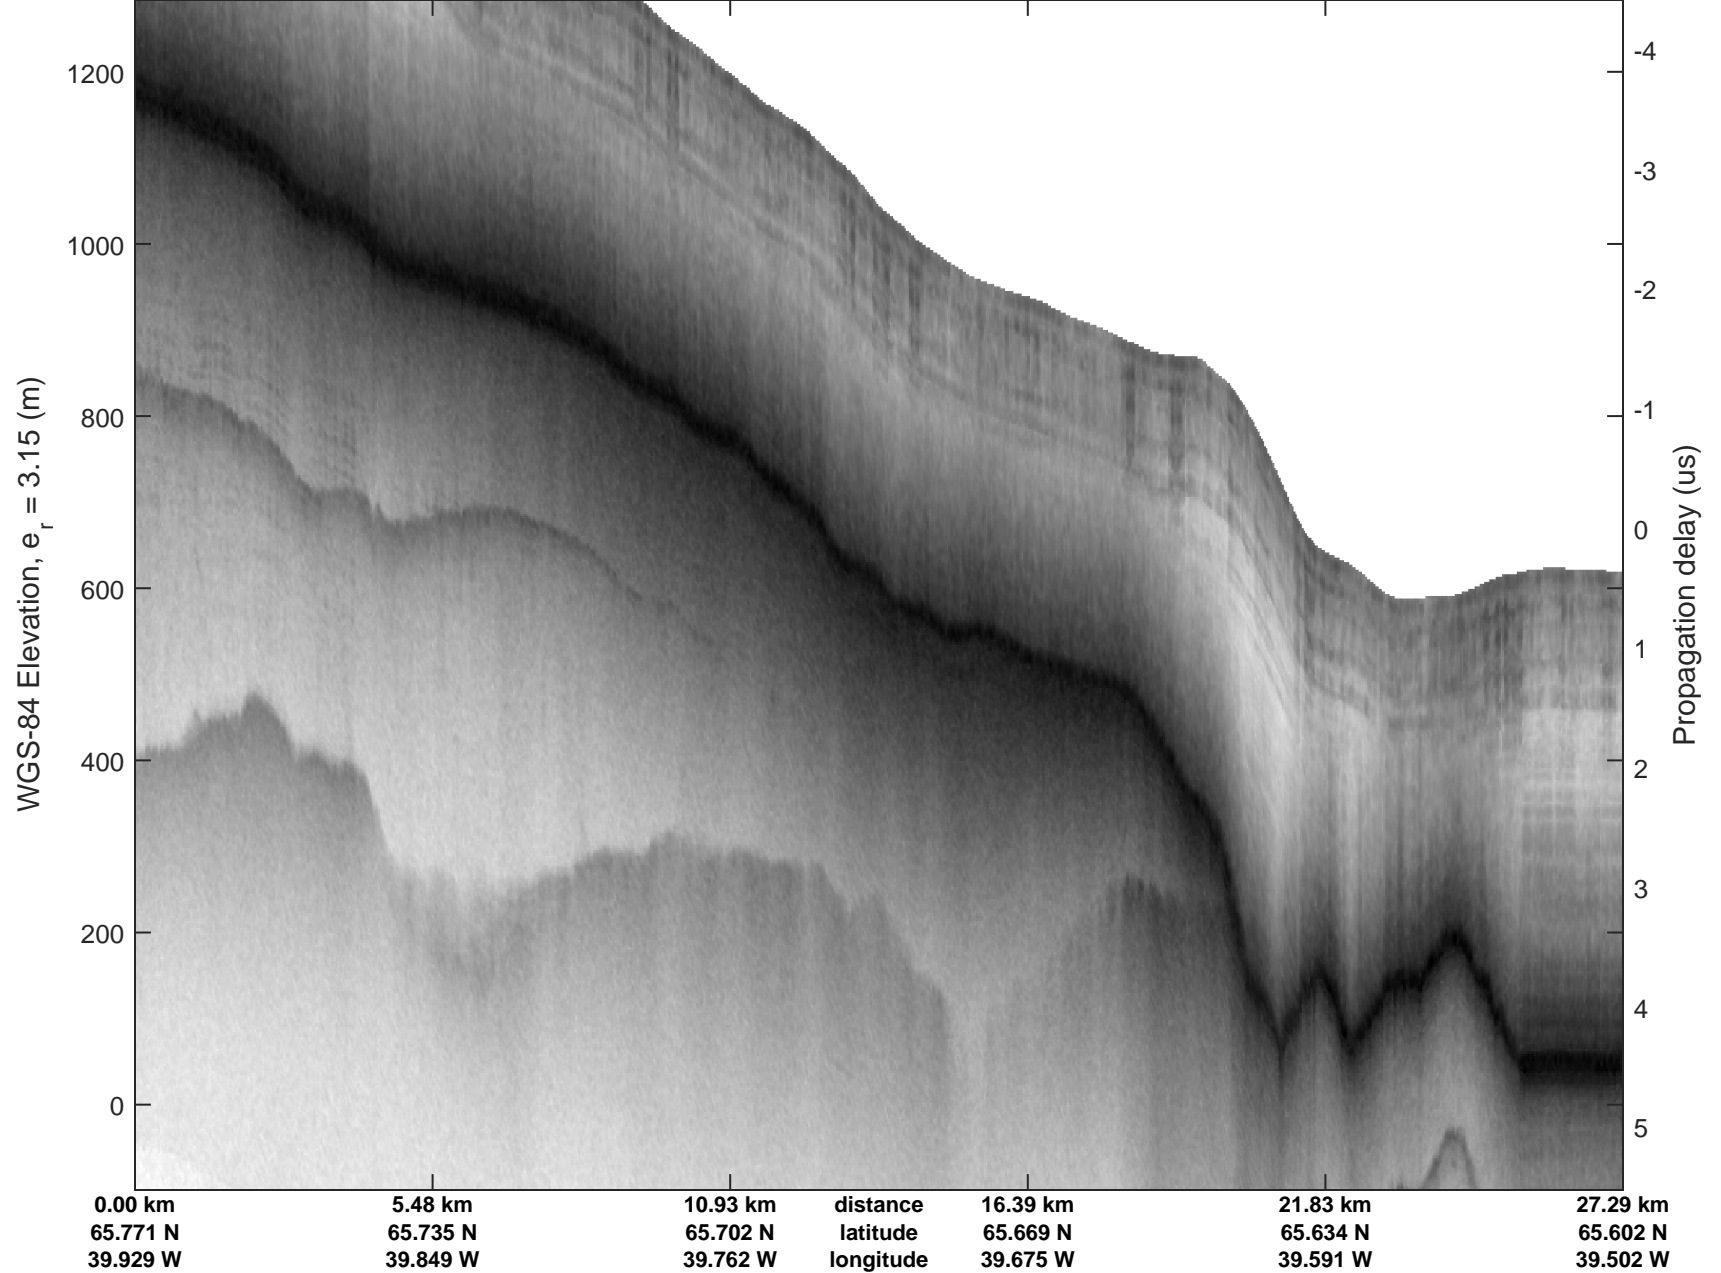

Southeast Greenland
20080725_08_001
Polar Stereograph 70N/-45E

mcrds 2008_Greenland_TO: "Southeast Greenland" 20080725_08_001: 17:12:10.0 to 17:18:37.6 GPS

mcrds 2008_Greenland_TO: "Southeast Greenland" 20080725_08_001: 17:12:10.0 to 17:18:37.6 GPS

Southeast Greenland
20080725_08_002
Polar Stereograph 70N/-45E

mcrds 2008_Greenland_TO: "Southeast Greenland" 20080725_08_002: 17:18:38.6 to 17:20:01.2 GPS

mcrds 2008_Greenland_TO: "Southeast Greenland" 20080725_08_002: 17:18:38.6 to 17:20:01.2 GPS

Southeast Greenland
20080725_08_003
Polar Stereograph 70N/-45E

mcrds 2008_Greenland_TO: "Southeast Greenland" 20080725_08_003: 17:20:02.2 to 17:26:10.1 GPS

mcrds 2008_Greenland_TO: "Southeast Greenland" 20080725_08_003: 17:20:02.2 to 17:26:10.1 GPS