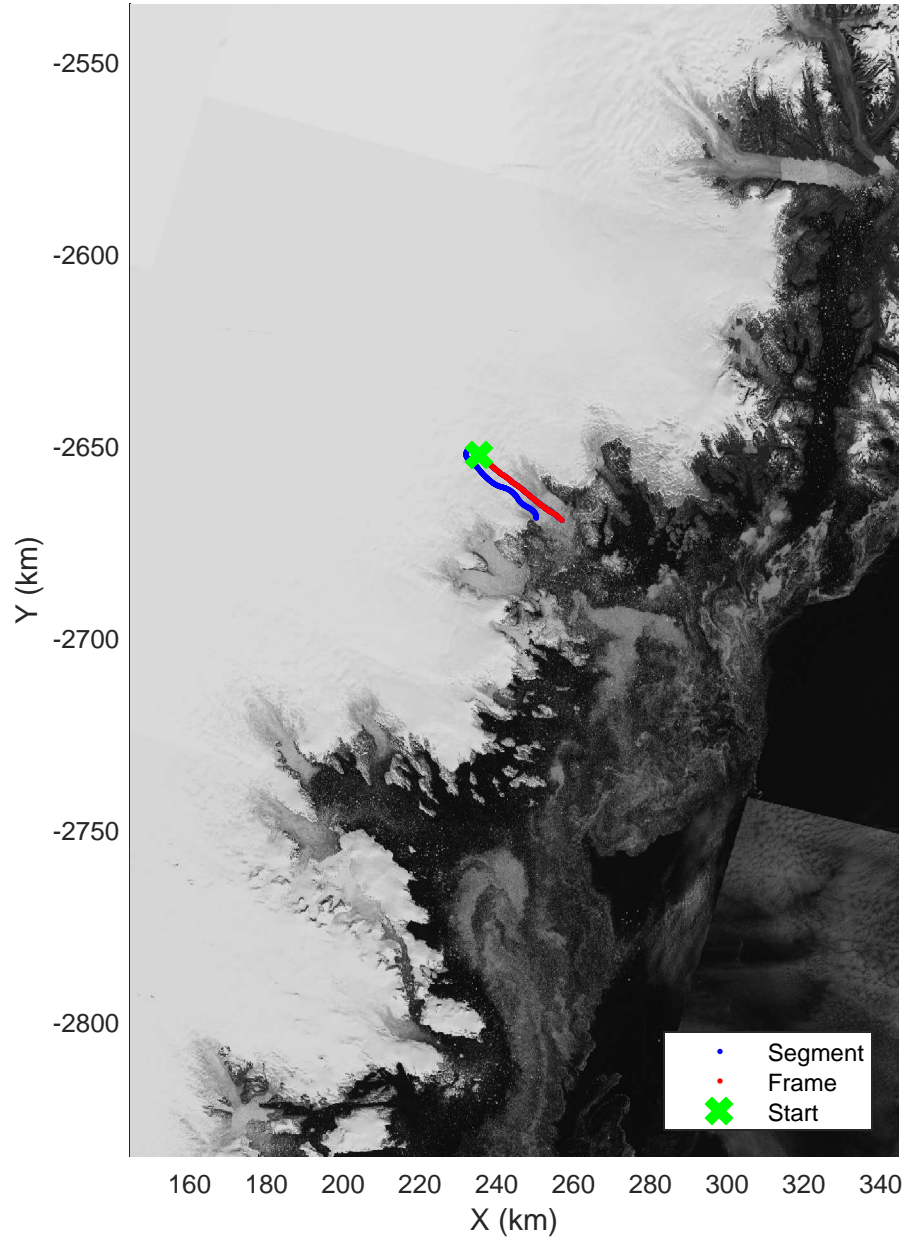

Southeast Greenland
20080725_08_001
Polar Stereograph 70N/-45E

mcrds 2008_Greenland_TO: "Southeast Greenland" 20080725_08_001: 17:12:10.0 to 17:18:37.6 GPS

mcrds 2008_Greenland_TO: "Southeast Greenland" 20080725_08_001: 17:12:10.0 to 17:18:37.6 GPS

Southeast Greenland
20080725_08_002
Polar Stereograph 70N/-45E

mcrds 2008_Greenland_TO: "Southeast Greenland" 20080725_08_002: 17:18:38.6 to 17:20:01.2 GPS

mcrds 2008_Greenland_TO: "Southeast Greenland" 20080725_08_002: 17:18:38.6 to 17:20:01.2 GPS

Southeast Greenland
20080725_08_003
Polar Stereograph 70N/-45E

mcrds 2008_Greenland_TO: "Southeast Greenland" 20080725_08_003: 17:20:02.2 to 17:26:10.1 GPS

mcrds 2008_Greenland_TO: "Southeast Greenland" 20080725_08_003: 17:20:02.2 to 17:26:10.1 GPS