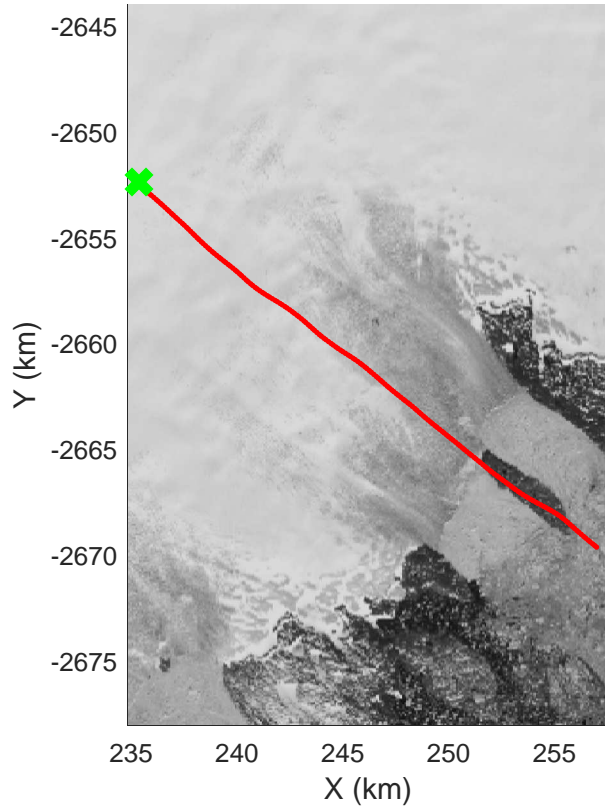

Southeast Greenland
20080725_08_001
Polar Stereograph 70N/-45E

mcrds 2008_Greenland_TO: "Southeast Greenland" 20080725_08_001: 17:12:10.0 to 17:18:37.6 GPS

mcrds 2008_Greenland_TO: "Southeast Greenland" 20080725_08_001: 17:12:10.0 to 17:18:37.6 GPS

Southeast Greenland
20080725_08_002
Polar Stereograph 70N/-45E

mcrds 2008_Greenland_TO: "Southeast Greenland" 20080725_08_002: 17:18:38.6 to 17:20:01.2 GPS

mcrds 2008_Greenland_TO: "Southeast Greenland" 20080725_08_002: 17:18:38.6 to 17:20:01.2 GPS

Southeast Greenland
20080725_08_003
Polar Stereograph 70N/-45E

mcrds 2008_Greenland_TO: "Southeast Greenland" 20080725_08_003: 17:20:02.2 to 17:26:10.1 GPS

mcrds 2008_Greenland_TO: "Southeast Greenland" 20080725_08_003: 17:20:02.2 to 17:26:10.1 GPS