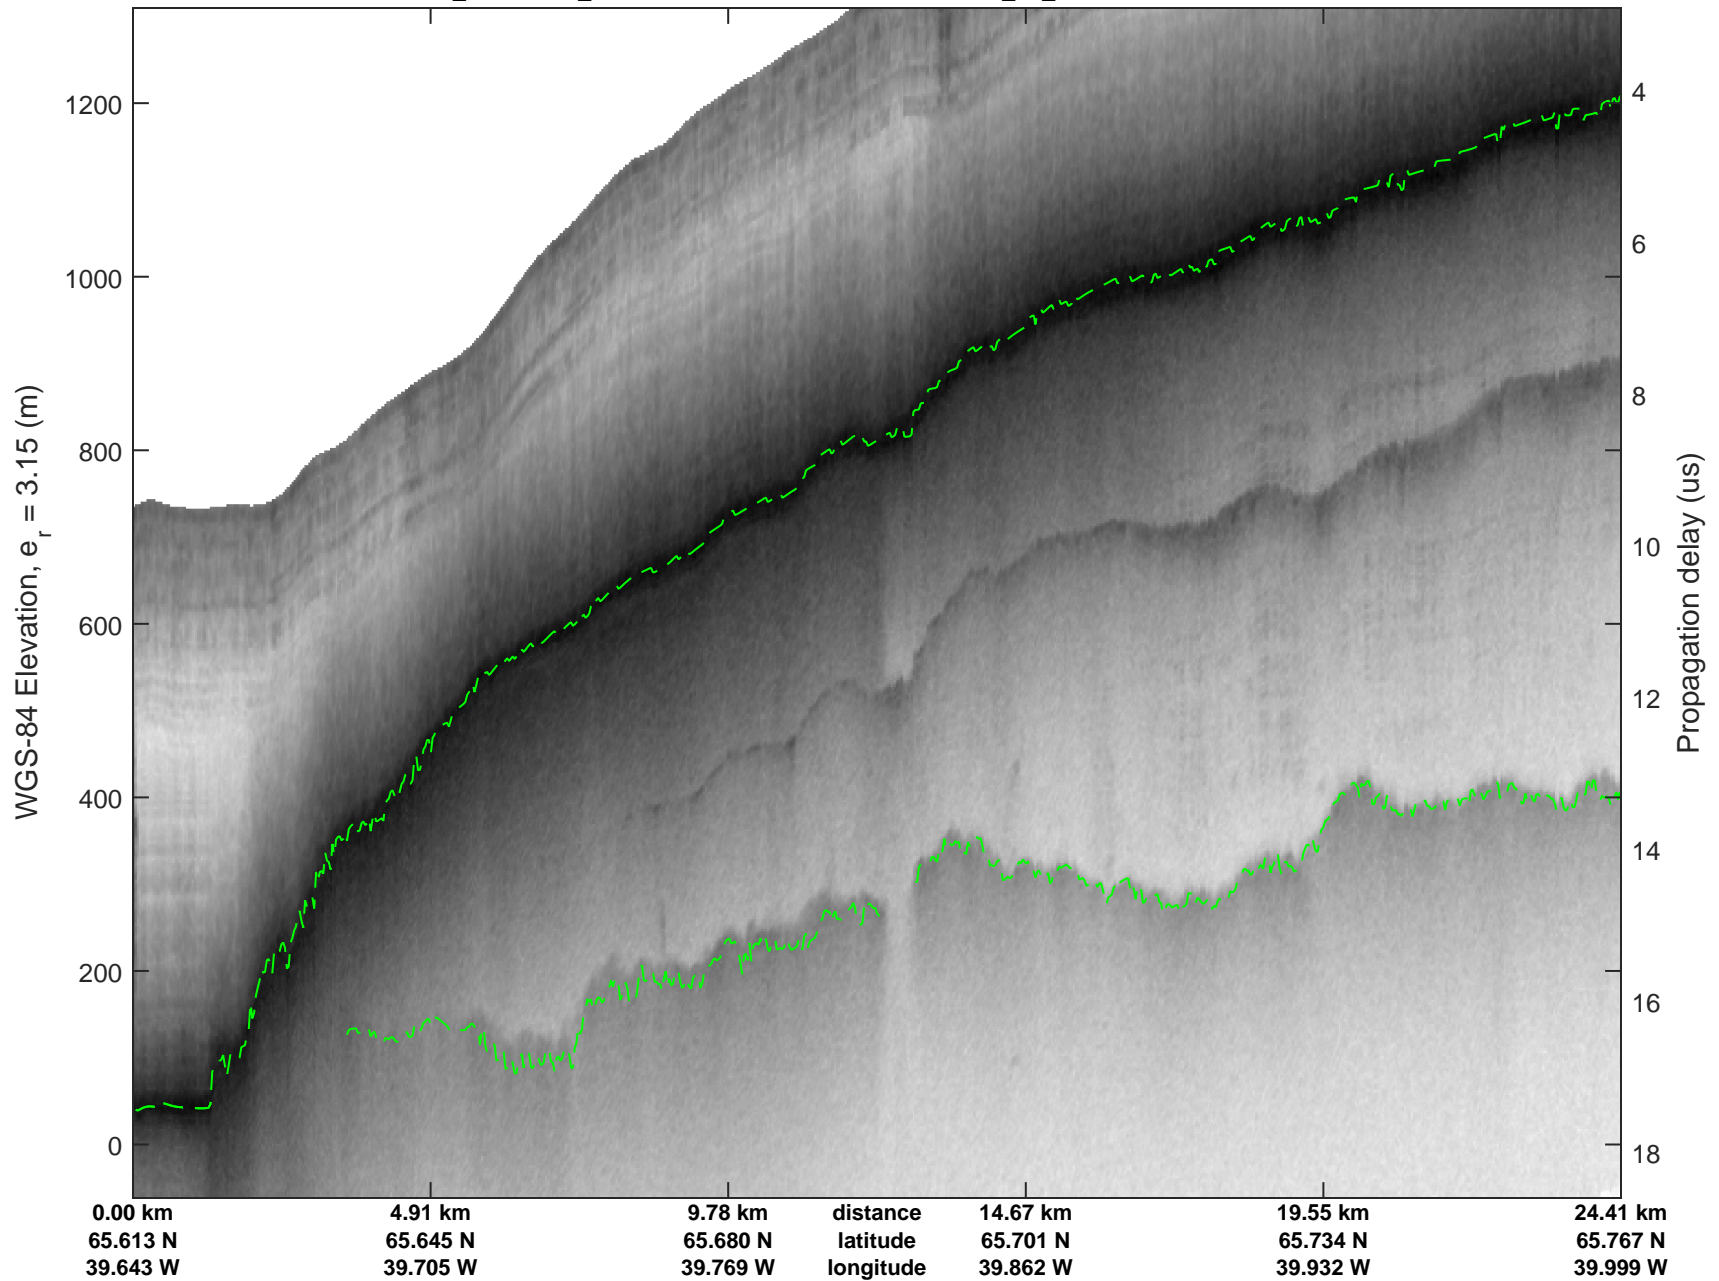

Southeast Greenland
20080725_08_001
Polar Stereograph 70N/-45E

mcrds 2008_Greenland_TO: "Southeast Greenland" 20080725_08_001: 17:12:10.0 to 17:18:37.6 GPS

mcrds 2008_Greenland_TO: "Southeast Greenland" 20080725_08_001: 17:12:10.0 to 17:18:37.6 GPS

Southeast Greenland
20080725_08_002
Polar Stereograph 70N/-45E

mcrds 2008_Greenland_TO: "Southeast Greenland" 20080725_08_002: 17:18:38.6 to 17:20:01.2 GPS

mcrds 2008_Greenland_TO: "Southeast Greenland" 20080725_08_002: 17:18:38.6 to 17:20:01.2 GPS

Southeast Greenland
20080725_08_003
Polar Stereograph 70N/-45E

mcrds 2008_Greenland_TO: "Southeast Greenland" 20080725_08_003: 17:20:02.2 to 17:26:10.1 GPS

mcrds 2008_Greenland_TO: "Southeast Greenland" 20080725_08_003: 17:20:02.2 to 17:26:10.1 GPS