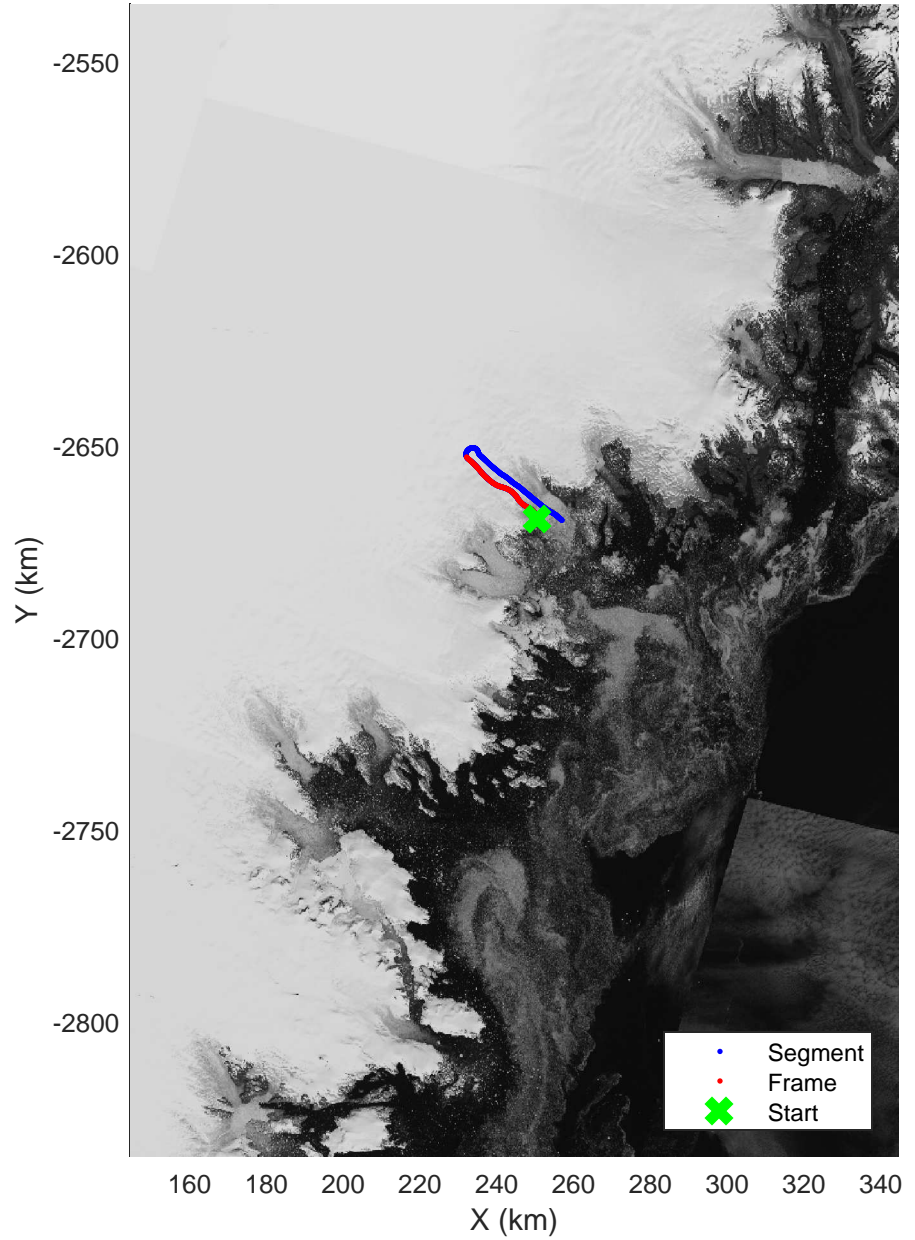

Southeast Greenland
20080725_08_001
Polar Stereograph 70N/-45E

mcrds 2008_Greenland_TO: "Southeast Greenland" 20080725_08_001: 17:12:10.0 to 17:18:37.6 GPS

mcrds 2008_Greenland_TO: "Southeast Greenland" 20080725_08_001: 17:12:10.0 to 17:18:37.6 GPS

Southeast Greenland
20080725_08_002
Polar Stereograph 70N/-45E

mcrds 2008_Greenland_TO: "Southeast Greenland" 20080725_08_002: 17:18:38.6 to 17:20:01.2 GPS

mcrds 2008_Greenland_TO: "Southeast Greenland" 20080725_08_002: 17:18:38.6 to 17:20:01.2 GPS

Southeast Greenland
20080725_08_003
Polar Stereograph 70N/-45E

mcrds 2008_Greenland_TO: "Southeast Greenland" 20080725_08_003: 17:20:02.2 to 17:26:10.1 GPS

mcrds 2008_Greenland_TO: "Southeast Greenland" 20080725_08_003: 17:20:02.2 to 17:26:10.1 GPS