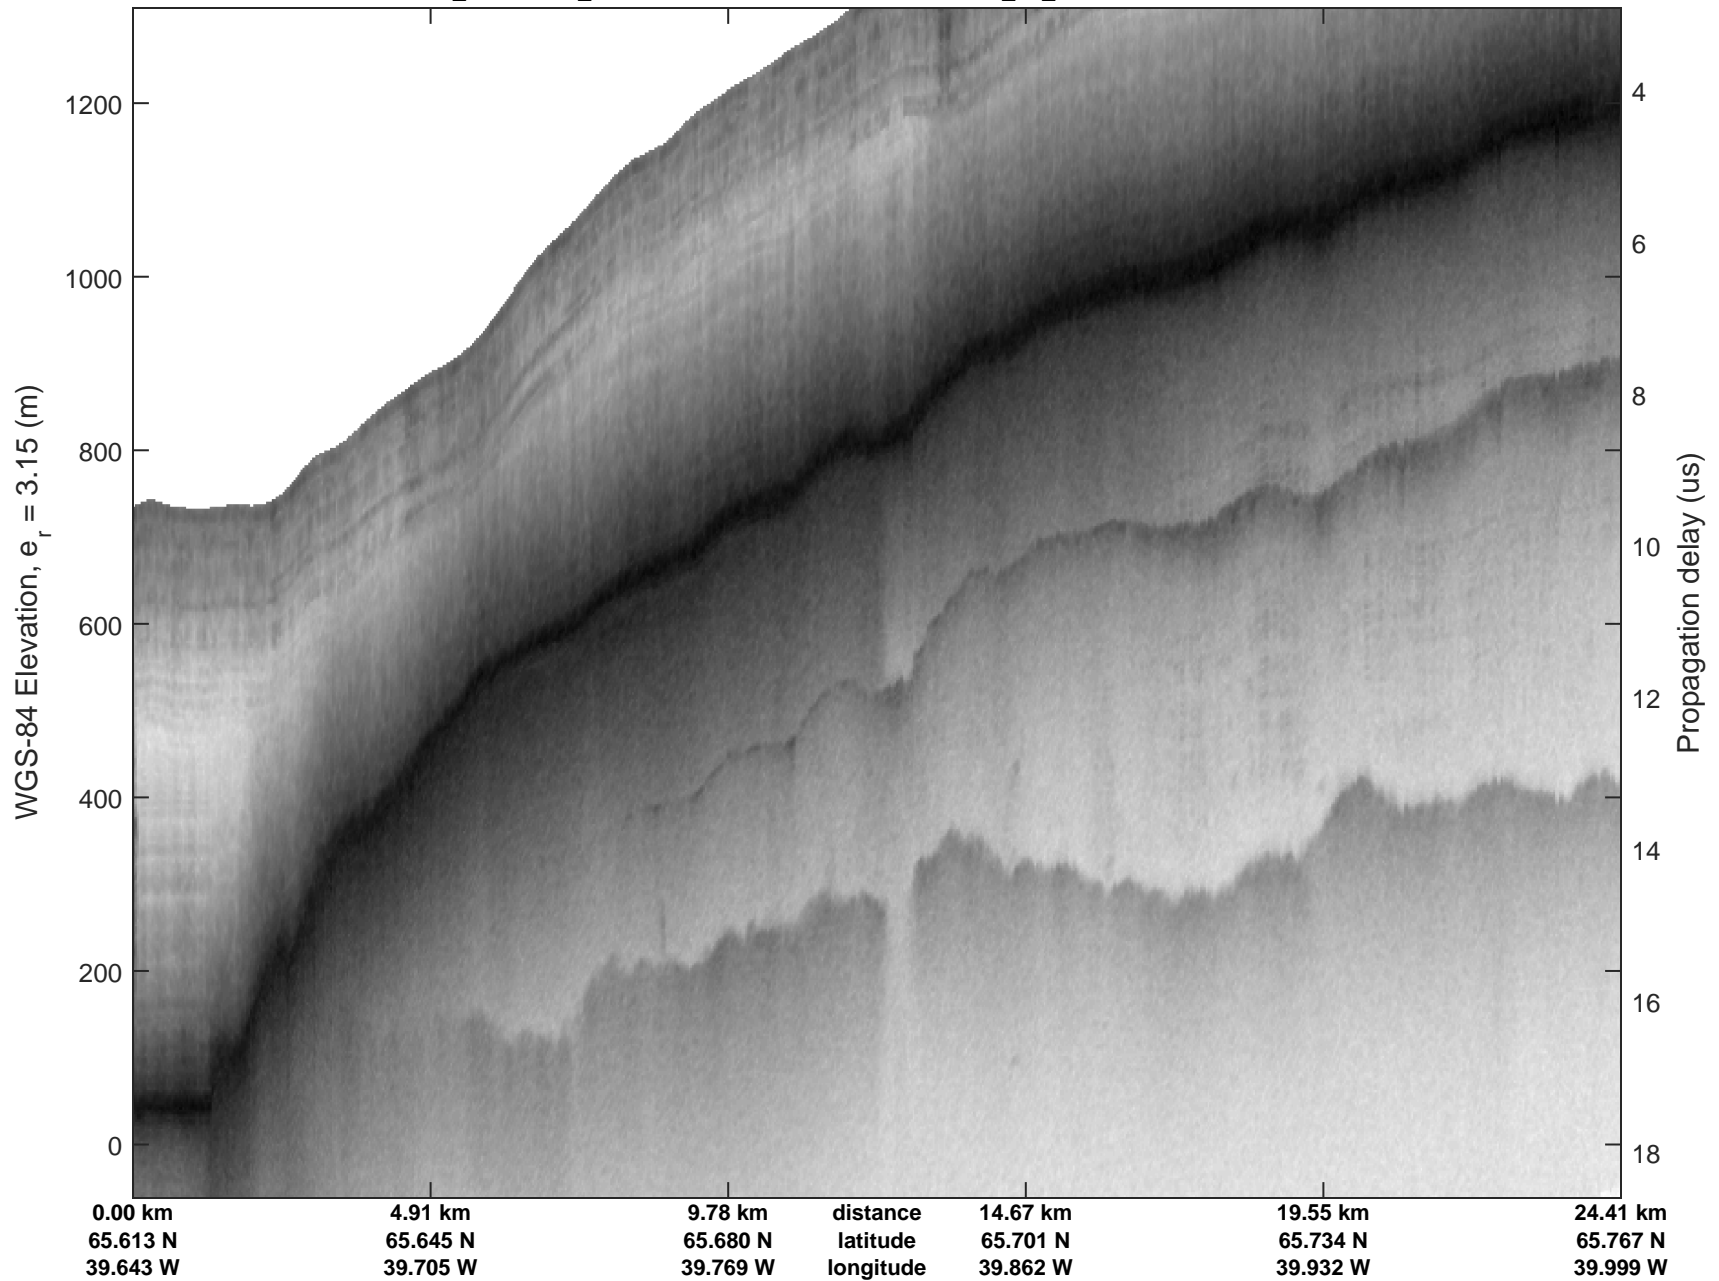

Southeast Greenland
20080725_08_001
Polar Stereograph 70N/-45E

mcrds 2008_Greenland_TO: "Southeast Greenland" 20080725_08_001: 17:12:10.0 to 17:18:37.6 GPS

mcrds 2008_Greenland_TO: "Southeast Greenland" 20080725_08_001: 17:12:10.0 to 17:18:37.6 GPS

Southeast Greenland
20080725_08_002
Polar Stereograph 70N/-45E

mcrds 2008_Greenland_TO: "Southeast Greenland" 20080725_08_002: 17:18:38.6 to 17:20:01.2 GPS

mcrds 2008_Greenland_TO: "Southeast Greenland" 20080725_08_002: 17:18:38.6 to 17:20:01.2 GPS

Southeast Greenland
20080725_08_003
Polar Stereograph 70N/-45E

mcrds 2008_Greenland_TO: "Southeast Greenland" 20080725_08_003: 17:20:02.2 to 17:26:10.1 GPS

mcrds 2008_Greenland_TO: "Southeast Greenland" 20080725_08_003: 17:20:02.2 to 17:26:10.1 GPS