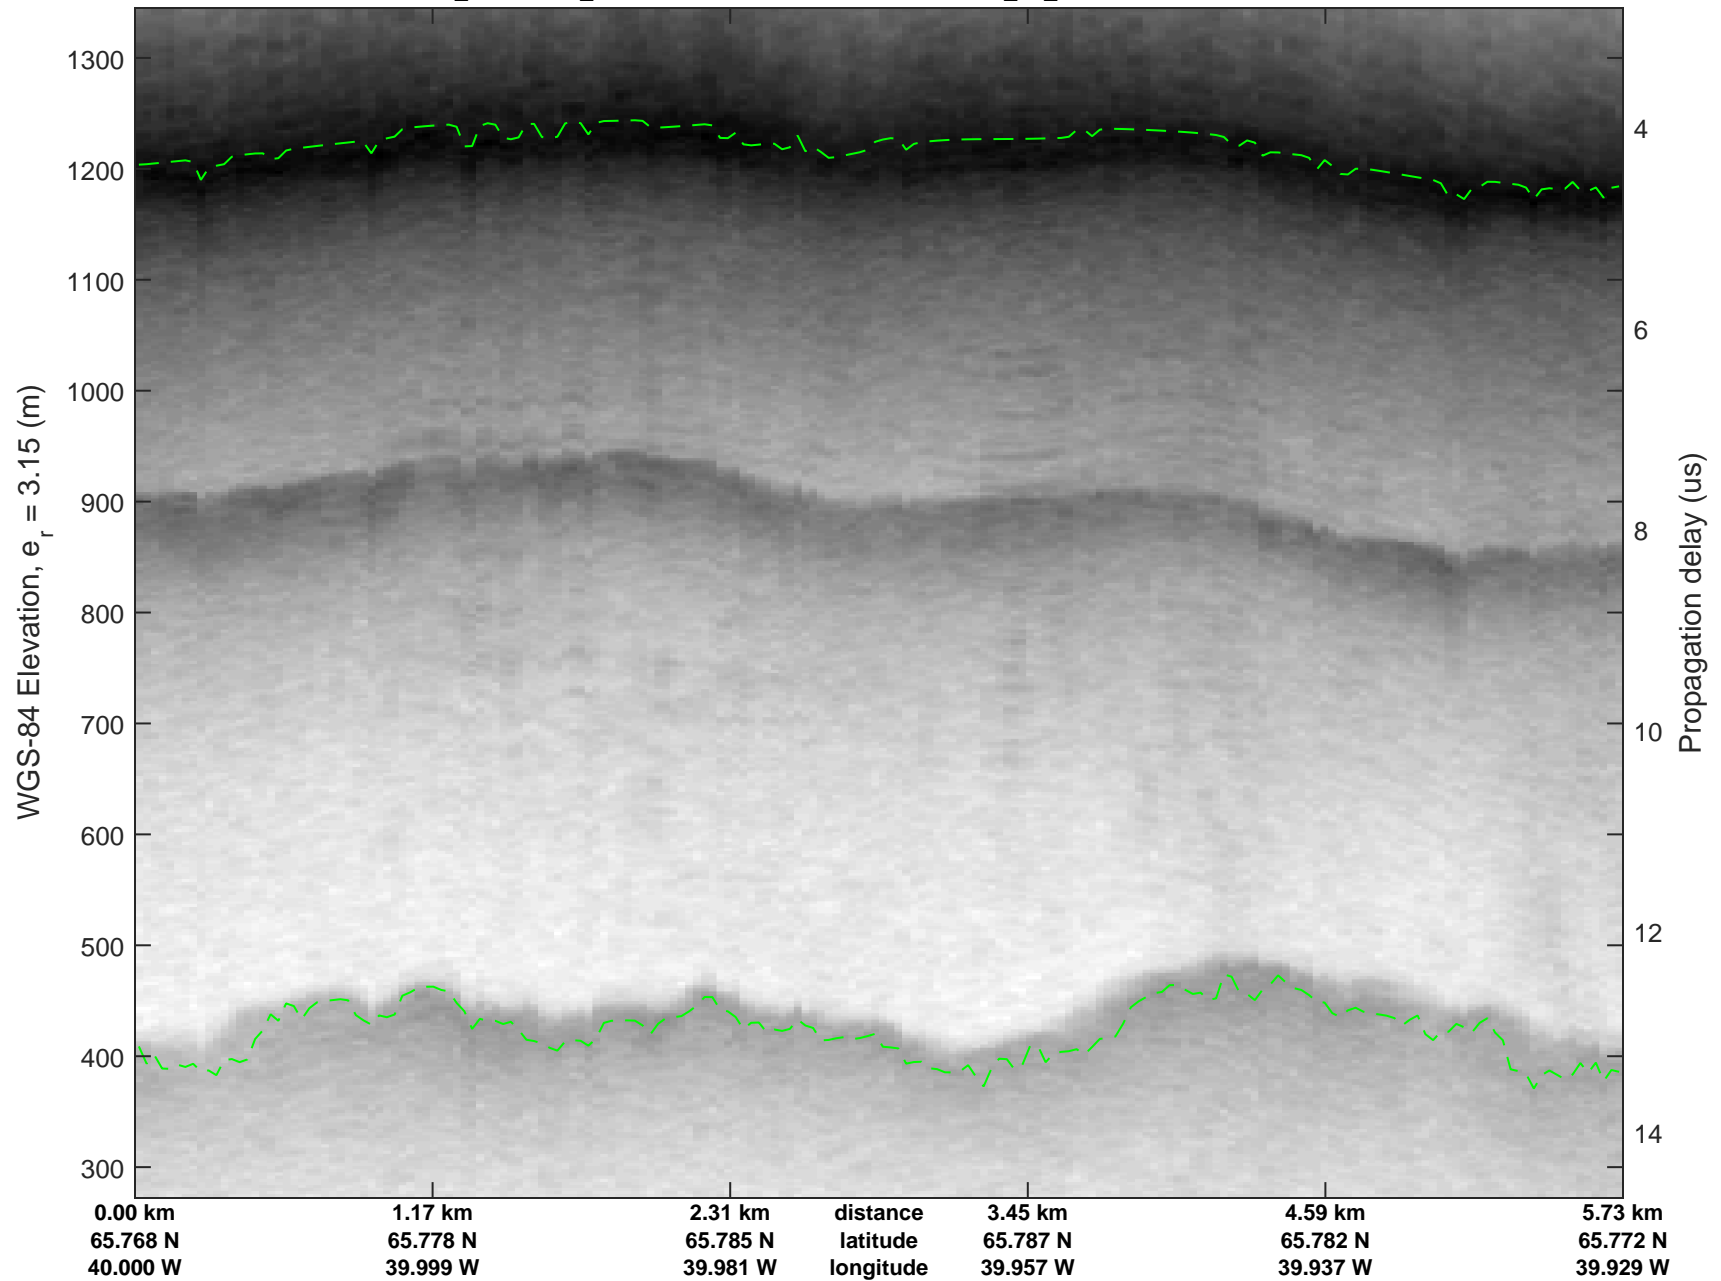

Southeast Greenland
20080725_08_001
Polar Stereograph 70N/-45E

mcrds 2008_Greenland_TO: "Southeast Greenland" 20080725_08_001: 17:12:10.0 to 17:18:37.6 GPS

mcrds 2008_Greenland_TO: "Southeast Greenland" 20080725_08_001: 17:12:10.0 to 17:18:37.6 GPS

Southeast Greenland
20080725_08_002
Polar Stereograph 70N/-45E

mcrds 2008_Greenland_TO: "Southeast Greenland" 20080725_08_002: 17:18:38.6 to 17:20:01.2 GPS

mcrds 2008_Greenland_TO: "Southeast Greenland" 20080725_08_002: 17:18:38.6 to 17:20:01.2 GPS

Southeast Greenland
20080725_08_003
Polar Stereograph 70N/-45E

mcrds 2008_Greenland_TO: "Southeast Greenland" 20080725_08_003: 17:20:02.2 to 17:26:10.1 GPS

mcrds 2008_Greenland_TO: "Southeast Greenland" 20080725_08_003: 17:20:02.2 to 17:26:10.1 GPS