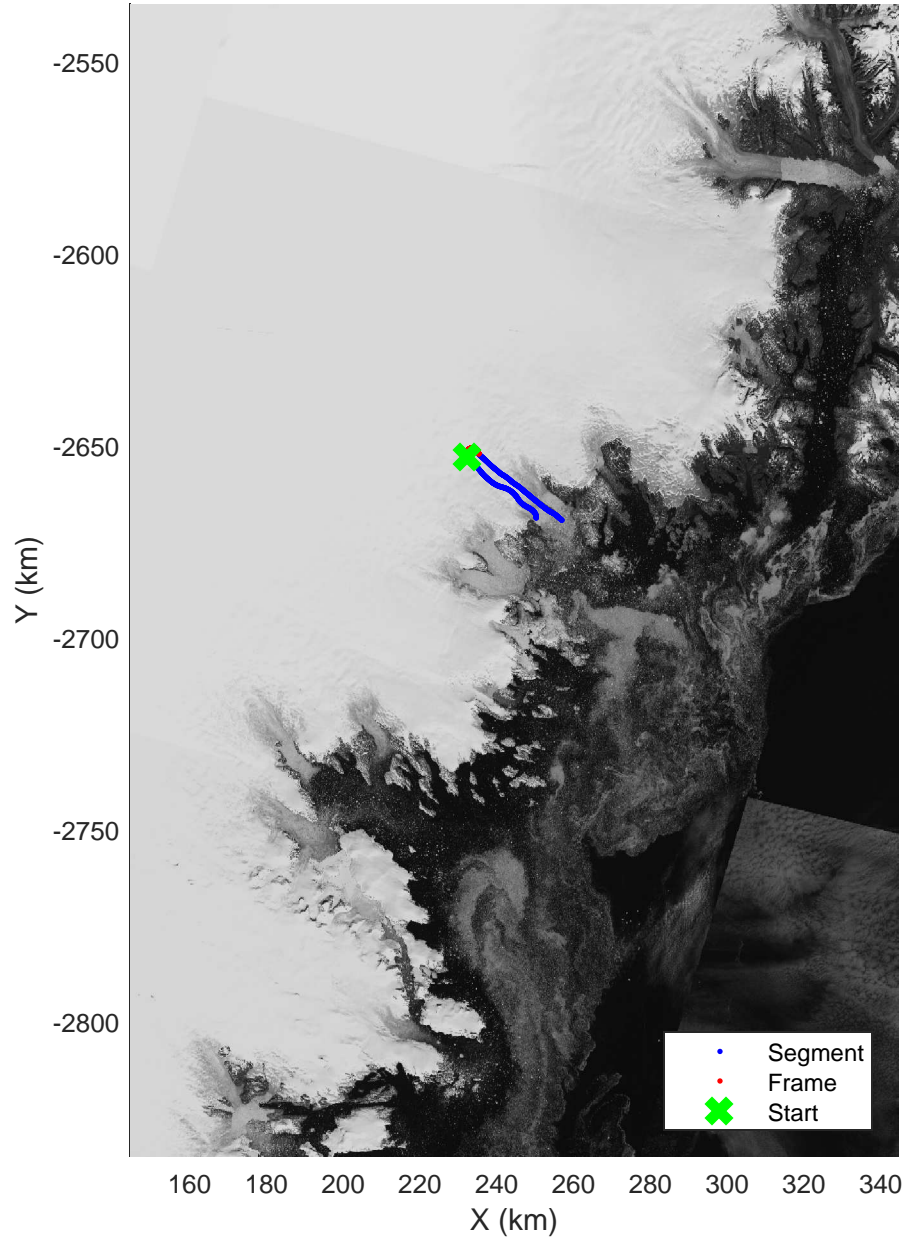

Southeast Greenland
20080725_08_001
Polar Stereograph 70N/-45E

mcrds 2008_Greenland_TO: "Southeast Greenland" 20080725_08_001: 17:12:10.0 to 17:18:37.6 GPS

mcrds 2008_Greenland_TO: "Southeast Greenland" 20080725_08_001: 17:12:10.0 to 17:18:37.6 GPS

Southeast Greenland
20080725_08_002
Polar Stereograph 70N/-45E

mcrds 2008_Greenland_TO: "Southeast Greenland" 20080725_08_002: 17:18:38.6 to 17:20:01.2 GPS

mcrds 2008_Greenland_TO: "Southeast Greenland" 20080725_08_002: 17:18:38.6 to 17:20:01.2 GPS

Southeast Greenland
20080725_08_003
Polar Stereograph 70N/-45E

mcrds 2008_Greenland_TO: "Southeast Greenland" 20080725_08_003: 17:20:02.2 to 17:26:10.1 GPS

mcrds 2008_Greenland_TO: "Southeast Greenland" 20080725_08_003: 17:20:02.2 to 17:26:10.1 GPS