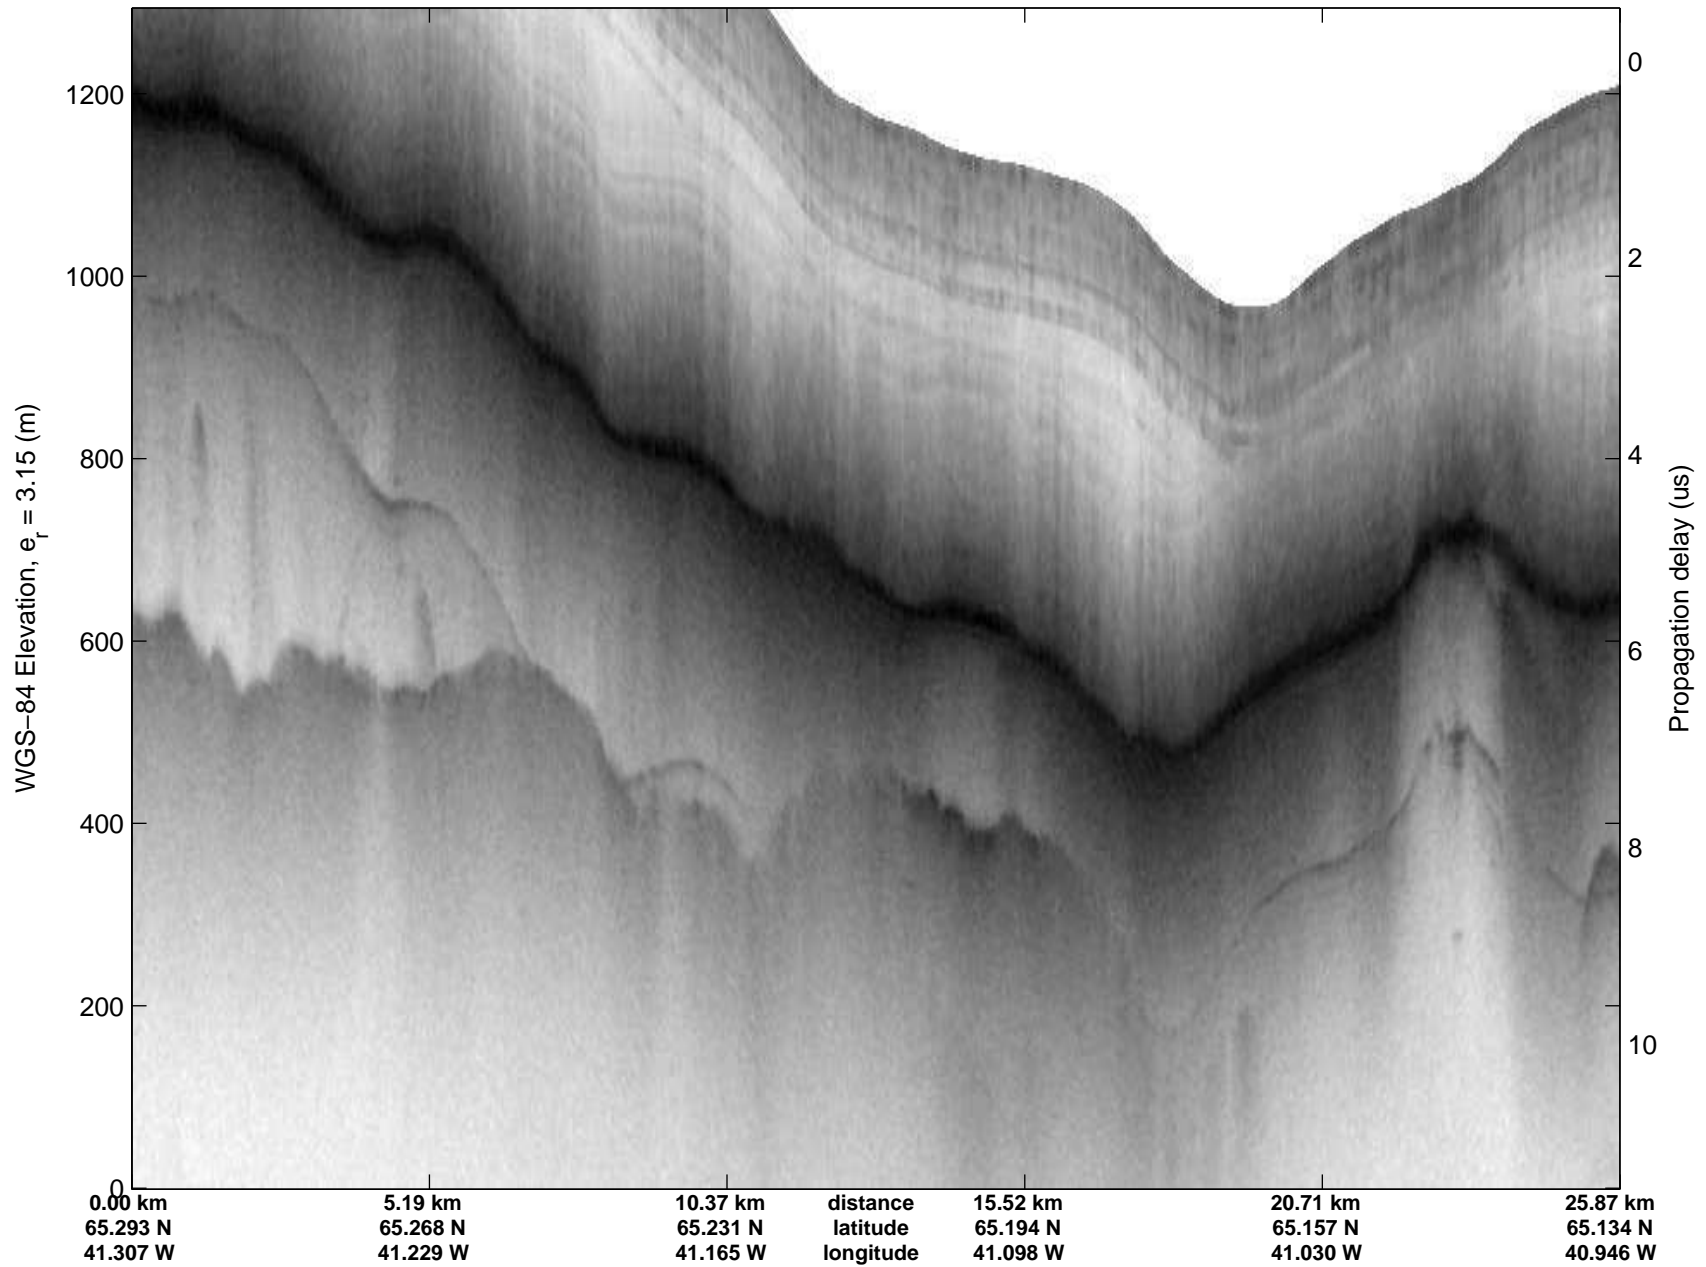

Polar Stereograph 70N/-45E

mcrds 2008_Greenland_TO: "Southeast Greenland" 20080725_07_001: 16:38:57.0 to 16:47:51.7 GPS

mcrds 2008_Greenland_TO: "Southeast Greenland" 20080725_07_001: 16:38:57.0 to 16:47:51.7 GPS

Polar Stereograph 70N/-45E

mcrds 2008_Greenland_TO: "Southeast Greenland" 20080725_07_002: 16:47:53.1 to 16:53:42.6 GPS

mcrds 2008_Greenland_TO: "Southeast Greenland" 20080725_07_002: 16:47:53.1 to 16:53:42.6 GPS

mcrds 2008_Greenland_TO: "Southeast Greenland" 20080725_07_003: 16:53:43.6 to 16:59:44.1 GPS

mcrds 2008_Greenland_TO: "Southeast Greenland" 20080725_07_003: 16:53:43.6 to 16:59:44.1 GPS

mcrds 2008_Greenland_TO: "Southeast Greenland" 20080725_07_004: 16:59:45.1 to 17:05:42.9 GPS

mcrds 2008_Greenland_TO: "Southeast Greenland" 20080725_07_004: 16:59:45.1 to 17:05:42.9 GPS