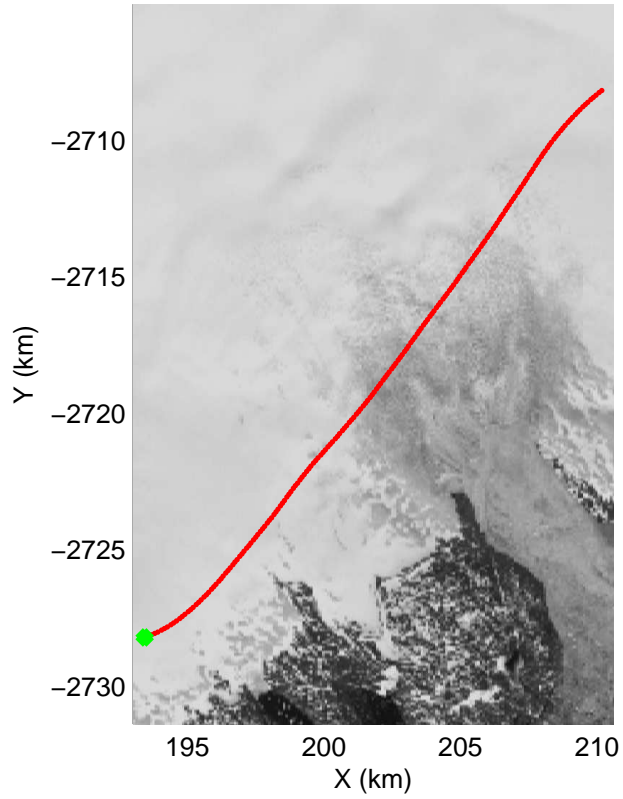

Polar Stereograph 70N/-45E

mcrds 2008_Greenland_TO: "Southeast Greenland" 20080725_07_001: 16:38:57.0 to 16:47:51.7 GPS

mcrds 2008_Greenland_TO: "Southeast Greenland" 20080725_07_001: 16:38:57.0 to 16:47:51.7 GPS

Polar Stereograph 70N/-45E

mcrds 2008_Greenland_TO: "Southeast Greenland" 20080725_07_002: 16:47:53.1 to 16:53:42.6 GPS

mcrds 2008_Greenland_TO: "Southeast Greenland" 20080725_07_002: 16:47:53.1 to 16:53:42.6 GPS