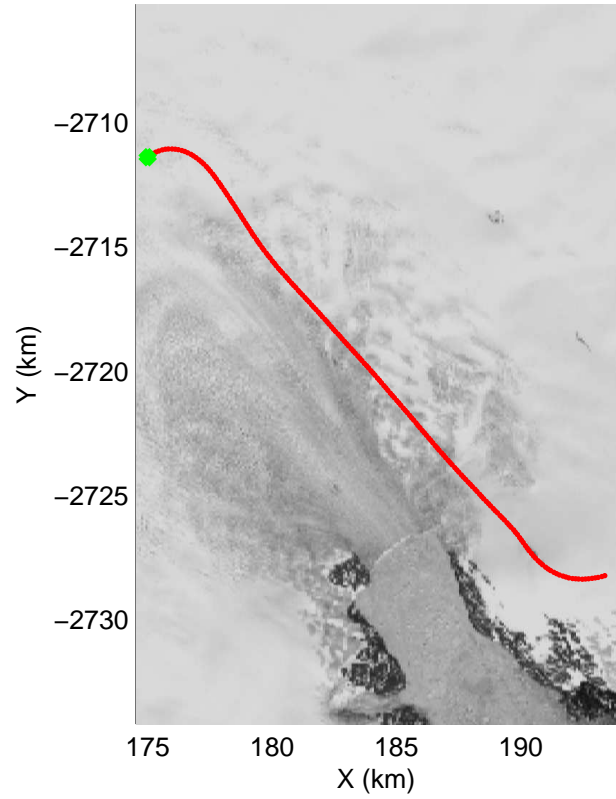

Polar Stereograph 70N/-45E

mcrds 2008_Greenland_TO: "Southeast Greenland" 20080725_07_001: 16:38:57.0 to 16:47:51.7 GPS

mcrds 2008_Greenland_TO: "Southeast Greenland" 20080725_07_001: 16:38:57.0 to 16:47:51.7 GPS

Polar Stereograph 70N/-45E

mcrds 2008_Greenland_TO: "Southeast Greenland" 20080725_07_002: 16:47:53.1 to 16:53:42.6 GPS

mcrds 2008_Greenland_TO: "Southeast Greenland" 20080725_07_002: 16:47:53.1 to 16:53:42.6 GPS

mcrds 2008_Greenland_TO: "Southeast Greenland" 20080725_07_003: 16:53:43.6 to 16:59:44.1 GPS

mcrds 2008_Greenland_TO: "Southeast Greenland" 20080725_07_003: 16:53:43.6 to 16:59:44.1 GPS

mcrds 2008_Greenland_TO: "Southeast Greenland" 20080725_07_004: 16:59:45.1 to 17:05:42.9 GPS

mcrds 2008_Greenland_TO: "Southeast Greenland" 20080725_07_004: 16:59:45.1 to 17:05:42.9 GPS