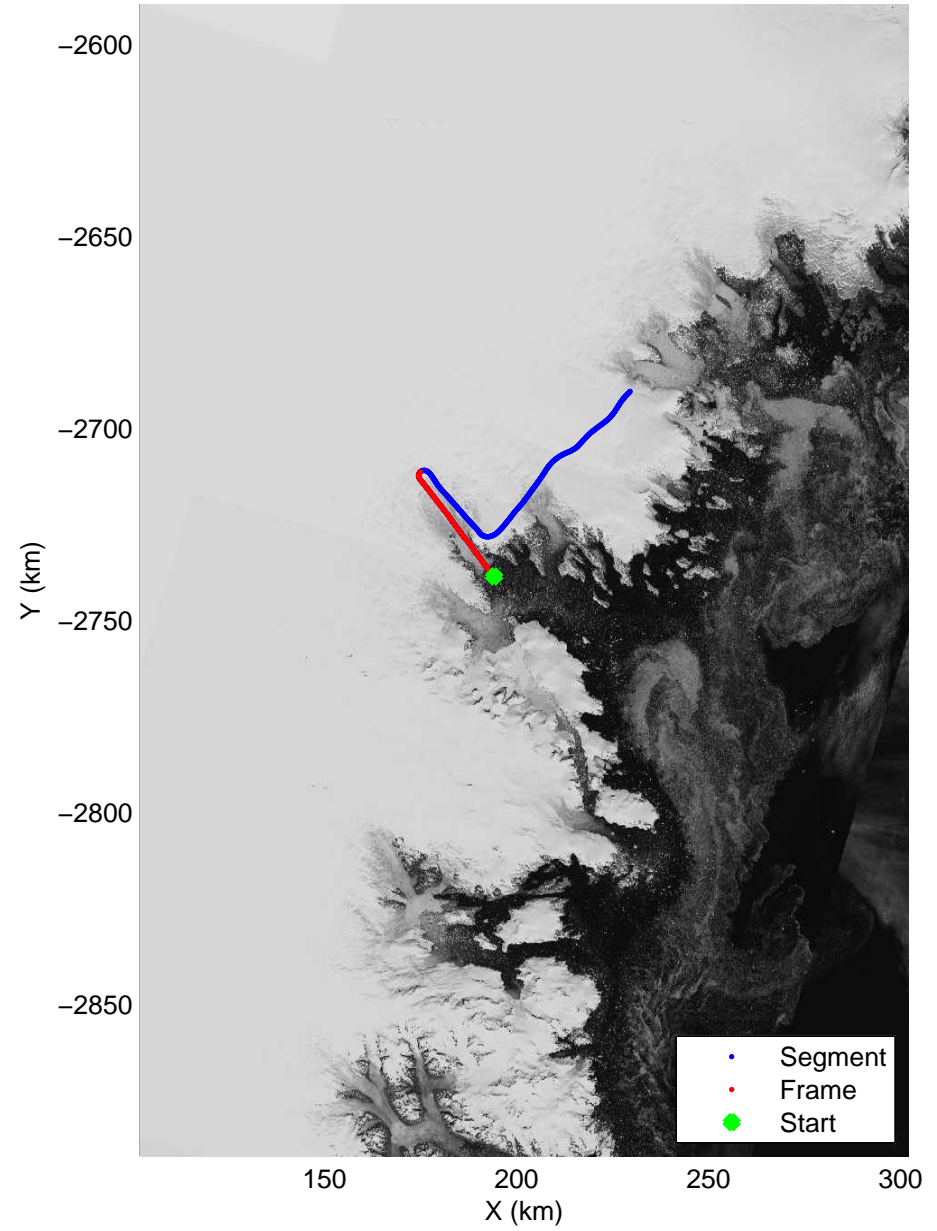

Polar Stereograph 70N/-45E

mcrds 2008_Greenland_TO: "Southeast Greenland" 20080725_07_001: 16:38:57.0 to 16:47:51.7 GPS

mcrds 2008_Greenland_TO: "Southeast Greenland" 20080725_07_001: 16:38:57.0 to 16:47:51.7 GPS

Polar Stereograph 70N/-45E

mcrds 2008_Greenland_TO: "Southeast Greenland" 20080725_07_002: 16:47:53.1 to 16:53:42.6 GPS

mcrds 2008_Greenland_TO: "Southeast Greenland" 20080725_07_002: 16:47:53.1 to 16:53:42.6 GPS

mcrds 2008_Greenland_TO: "Southeast Greenland" 20080725_07_003: 16:53:43.6 to 16:59:44.1 GPS

mcrds 2008_Greenland_TO: "Southeast Greenland" 20080725_07_003: 16:53:43.6 to 16:59:44.1 GPS

mcrds 2008_Greenland_TO: "Southeast Greenland" 20080725_07_004: 16:59:45.1 to 17:05:42.9 GPS

mcrds 2008_Greenland_TO: "Southeast Greenland" 20080725_07_004: 16:59:45.1 to 17:05:42.9 GPS