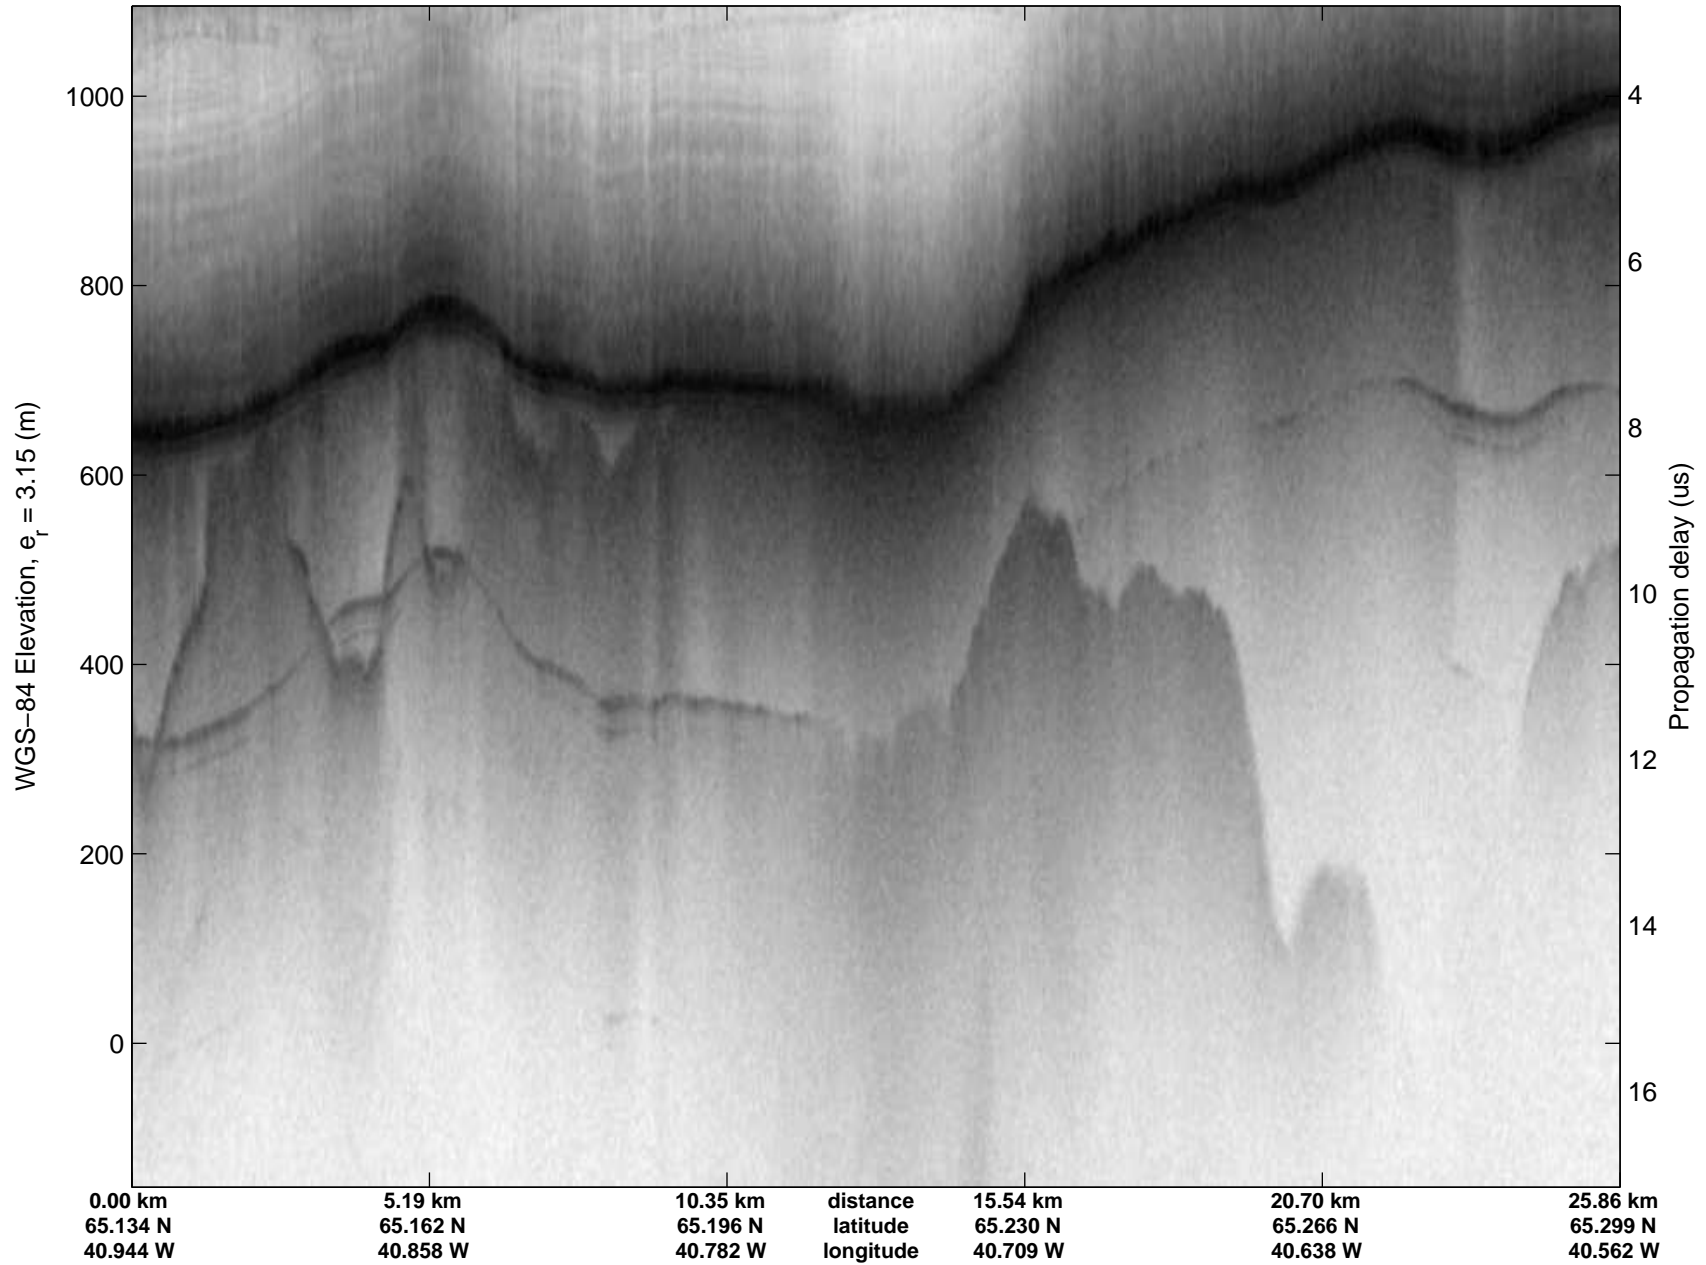

Polar Stereograph 70N/-45E

mcrds 2008_Greenland_TO: "Southeast Greenland" 20080725_07_001: 16:38:57.0 to 16:47:51.7 GPS

mcrds 2008_Greenland_TO: "Southeast Greenland" 20080725_07_001: 16:38:57.0 to 16:47:51.7 GPS

Polar Stereograph 70N/-45E

mcrds 2008_Greenland_TO: "Southeast Greenland" 20080725_07_002: 16:47:53.1 to 16:53:42.6 GPS

mcrds 2008_Greenland_TO: "Southeast Greenland" 20080725_07_002: 16:47:53.1 to 16:53:42.6 GPS

mcrds 2008_Greenland_TO: "Southeast Greenland" 20080725_07_003: 16:53:43.6 to 16:59:44.1 GPS

mcrds 2008_Greenland_TO: "Southeast Greenland" 20080725_07_003: 16:53:43.6 to 16:59:44.1 GPS

mcrds 2008_Greenland_TO: "Southeast Greenland" 20080725_07_004: 16:59:45.1 to 17:05:42.9 GPS

mcrds 2008_Greenland_TO: "Southeast Greenland" 20080725_07_004: 16:59:45.1 to 17:05:42.9 GPS