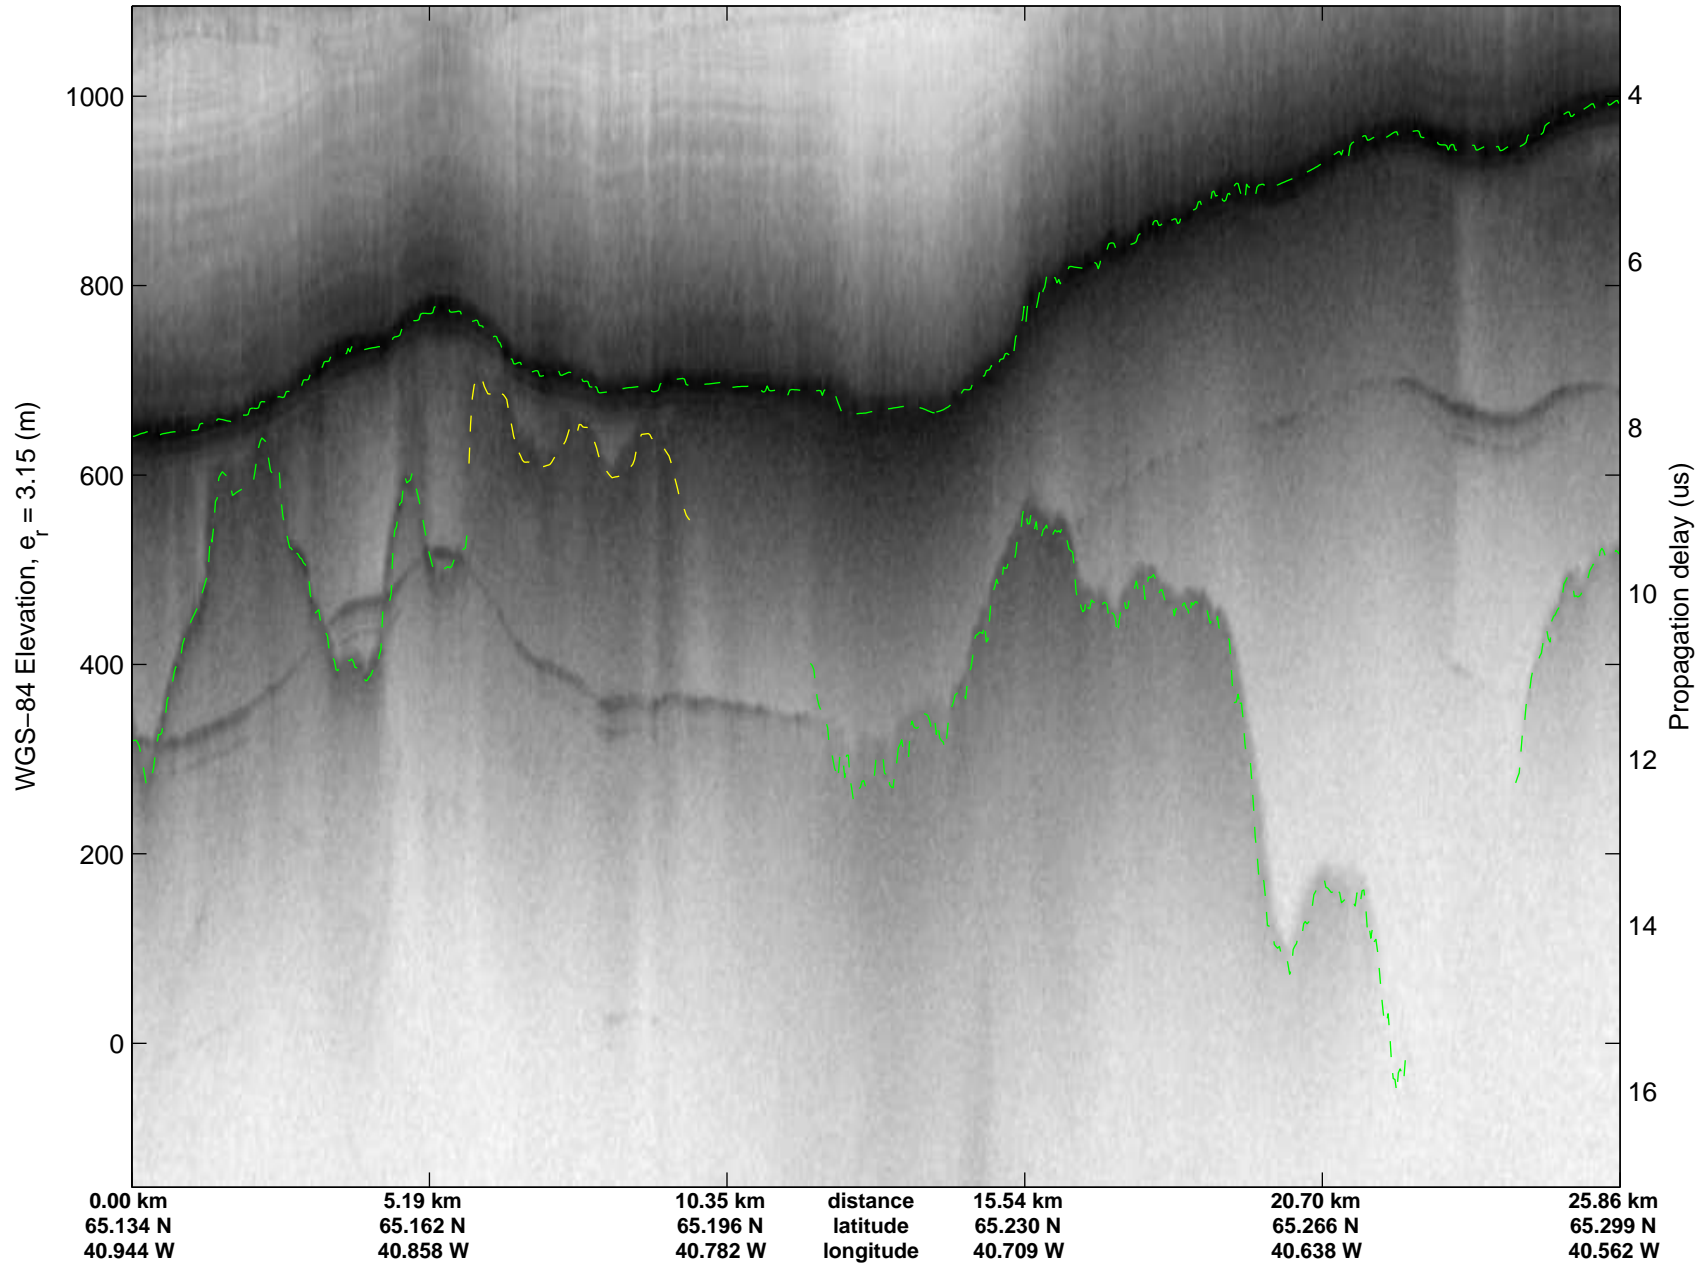

Polar Stereograph 70N/-45E

mcrds 2008_Greenland_TO: "Southeast Greenland" 20080725_07_001: 16:38:57.0 to 16:47:51.7 GPS

mcrds 2008_Greenland_TO: "Southeast Greenland" 20080725_07_001: 16:38:57.0 to 16:47:51.7 GPS

Polar Stereograph 70N/-45E

mcrds 2008_Greenland_TO: "Southeast Greenland" 20080725_07_002: 16:47:53.1 to 16:53:42.6 GPS

mcrds 2008_Greenland_TO: "Southeast Greenland" 20080725_07_002: 16:47:53.1 to 16:53:42.6 GPS

mcrds 2008_Greenland_TO: "Southeast Greenland" 20080725_07_003: 16:53:43.6 to 16:59:44.1 GPS

mcrds 2008_Greenland_TO: "Southeast Greenland" 20080725_07_003: 16:53:43.6 to 16:59:44.1 GPS

mcrds 2008_Greenland_TO: "Southeast Greenland" 20080725_07_004: 16:59:45.1 to 17:05:42.9 GPS

mcrds 2008_Greenland_TO: "Southeast Greenland" 20080725_07_004: 16:59:45.1 to 17:05:42.9 GPS