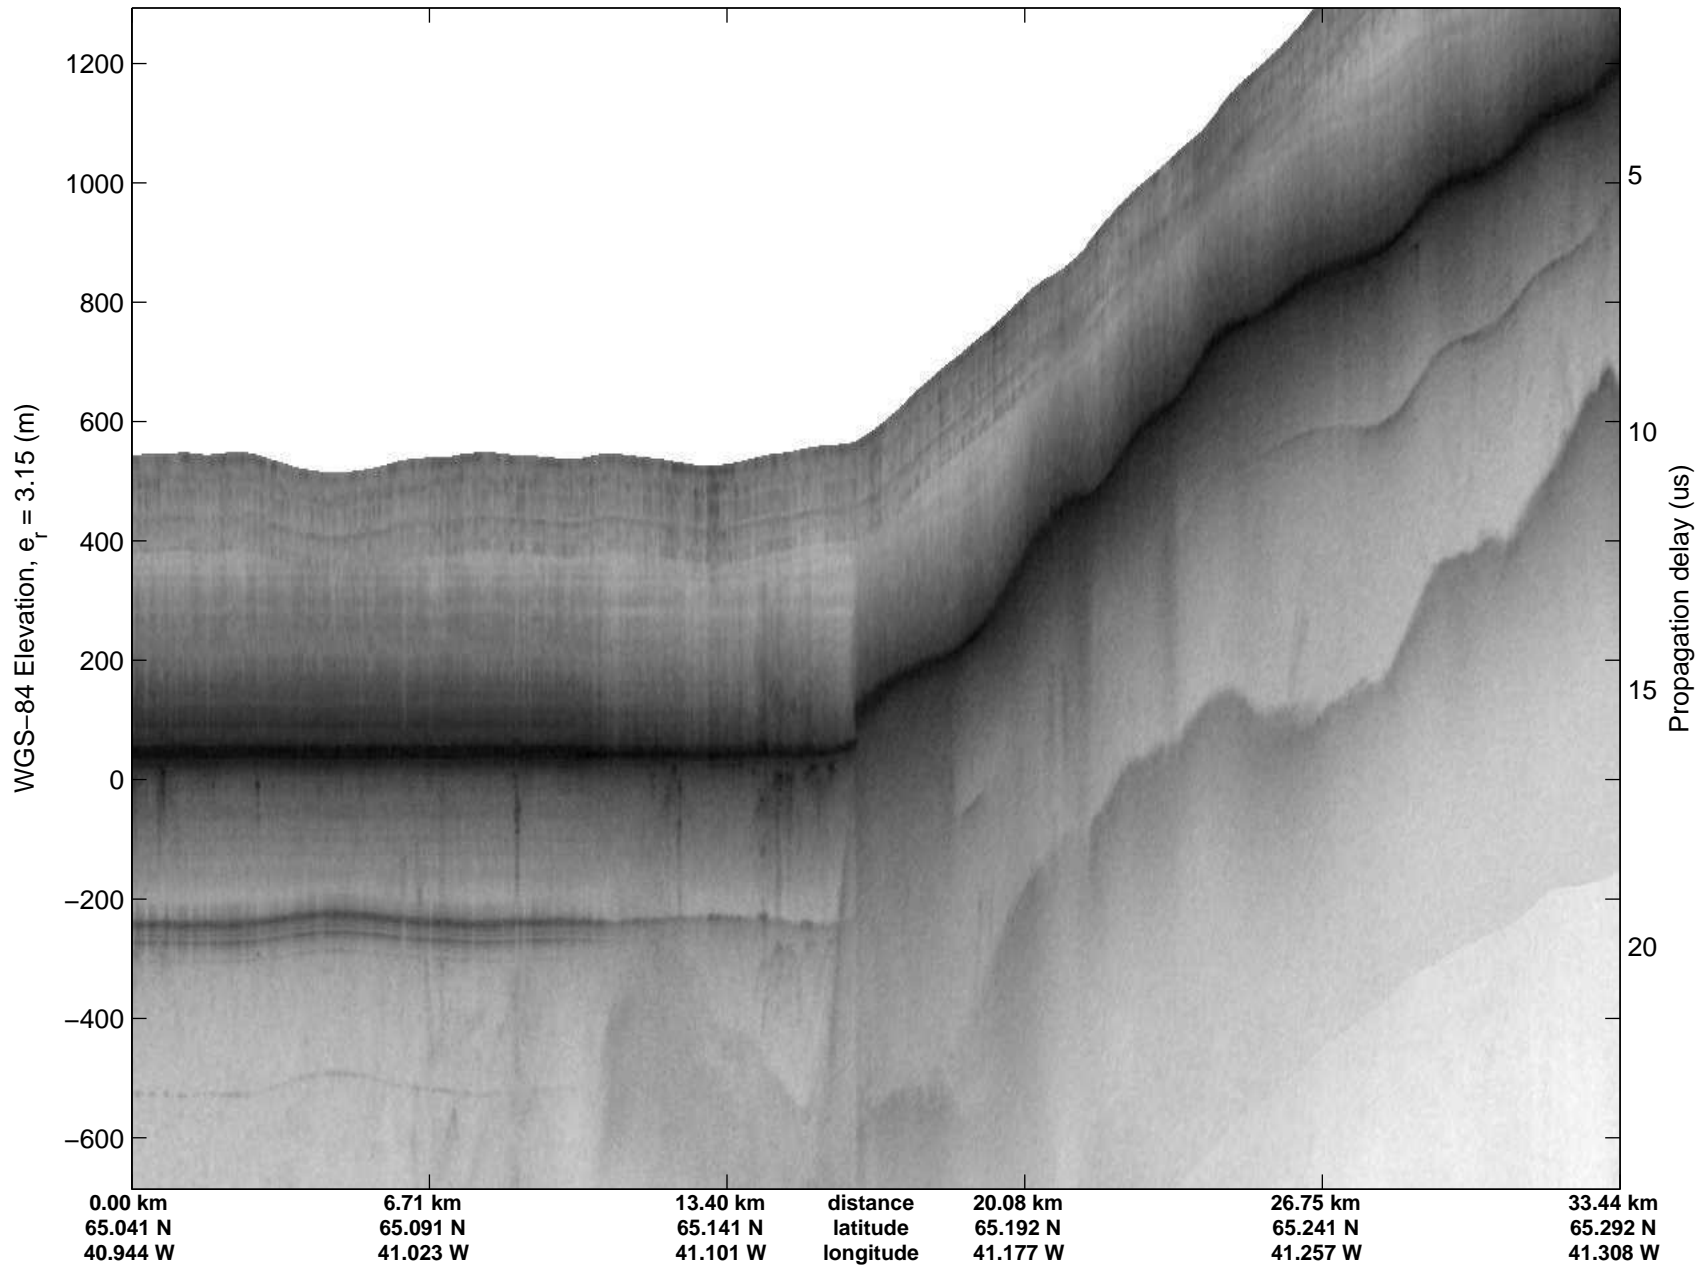

Polar Stereograph 70N/-45E

mcrds 2008_Greenland_TO: "Southeast Greenland" 20080725_07_001: 16:38:57.0 to 16:47:51.7 GPS

mcrds 2008_Greenland_TO: "Southeast Greenland" 20080725_07_001: 16:38:57.0 to 16:47:51.7 GPS

Polar Stereograph 70N/-45E

mcrds 2008_Greenland_TO: "Southeast Greenland" 20080725_07_002: 16:47:53.1 to 16:53:42.6 GPS

mcrds 2008_Greenland_TO: "Southeast Greenland" 20080725_07_002: 16:47:53.1 to 16:53:42.6 GPS

mcrds 2008_Greenland_TO: "Southeast Greenland" 20080725_07_003: 16:53:43.6 to 16:59:44.1 GPS

mcrds 2008_Greenland_TO: "Southeast Greenland" 20080725_07_003: 16:53:43.6 to 16:59:44.1 GPS

mcrds 2008_Greenland_TO: "Southeast Greenland" 20080725_07_004: 16:59:45.1 to 17:05:42.9 GPS

mcrds 2008_Greenland_TO: "Southeast Greenland" 20080725_07_004: 16:59:45.1 to 17:05:42.9 GPS