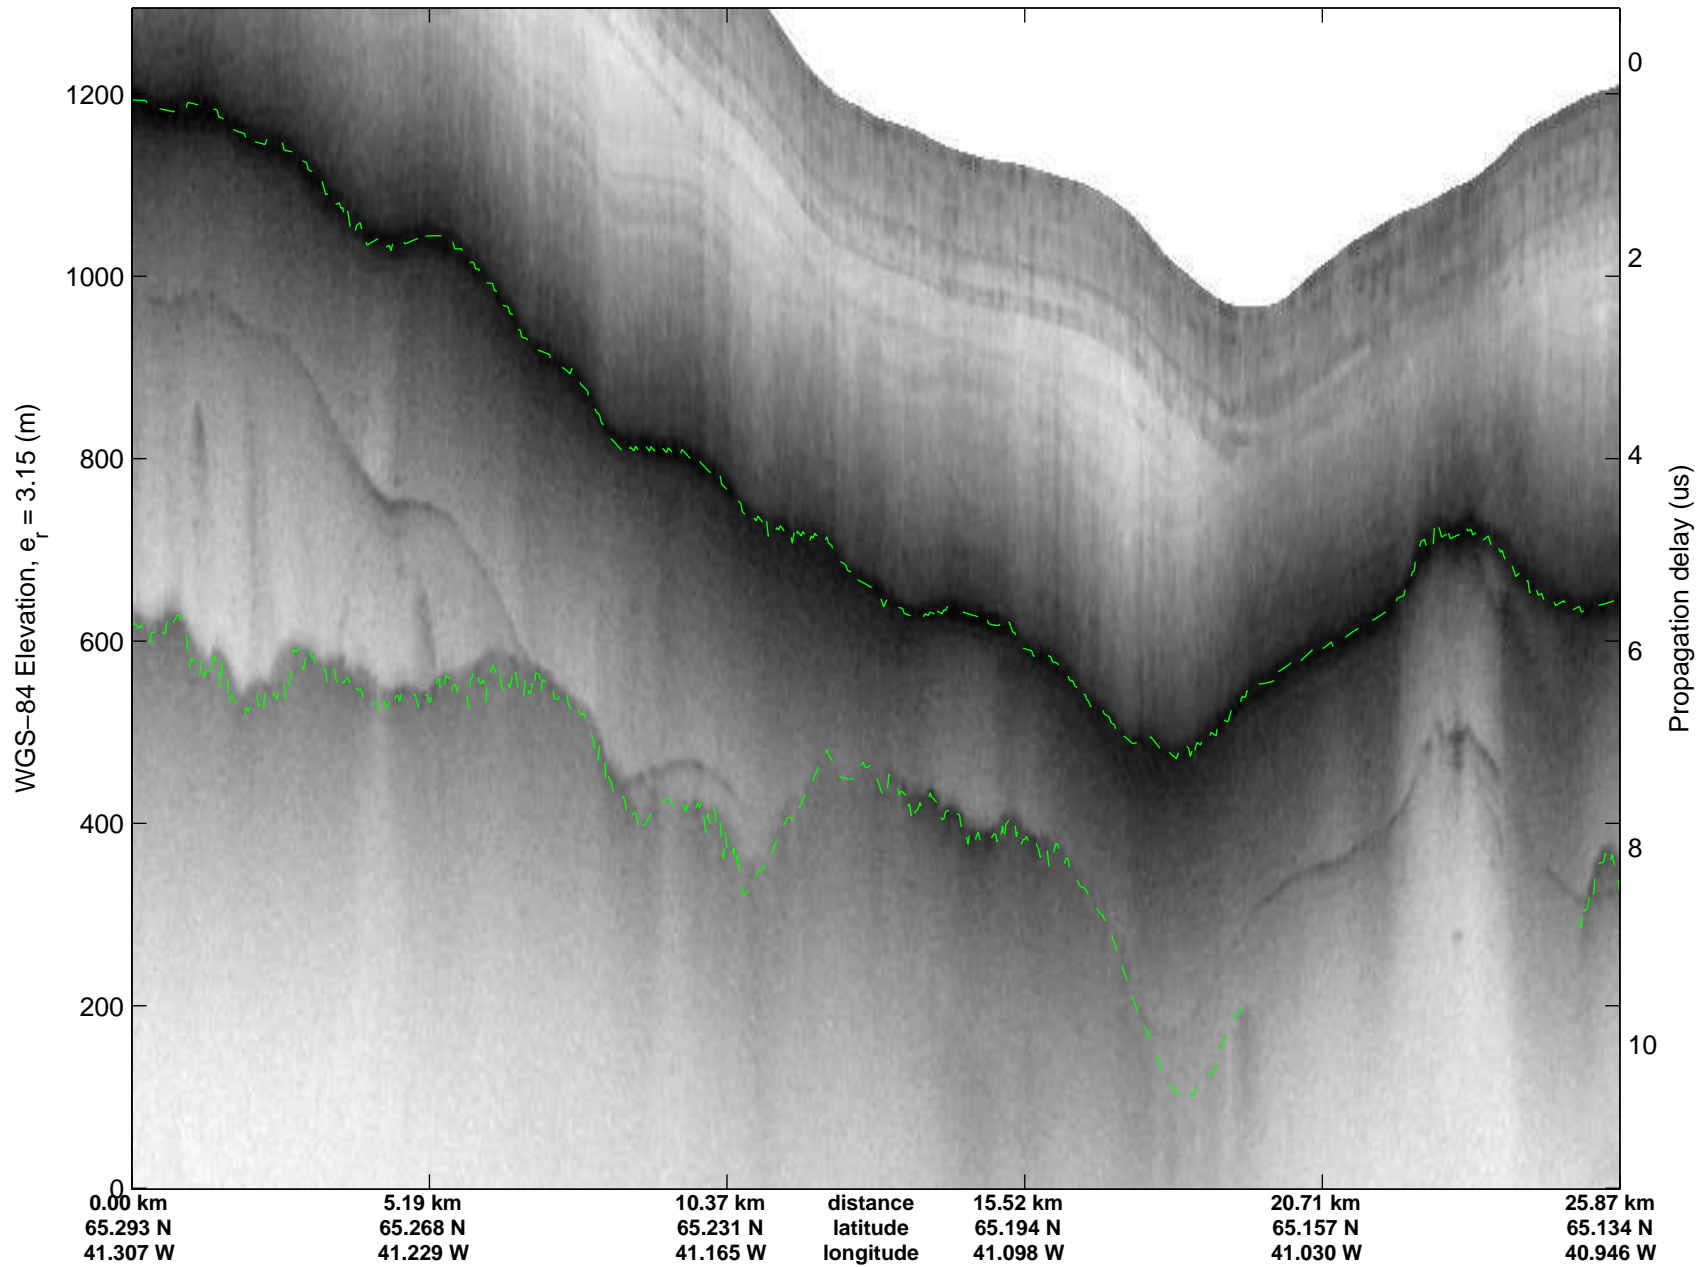

Polar Stereograph 70N/-45E

mcrds 2008_Greenland_TO: "Southeast Greenland" 20080725_07_001: 16:38:57.0 to 16:47:51.7 GPS

mcrds 2008_Greenland_TO: "Southeast Greenland" 20080725_07_001: 16:38:57.0 to 16:47:51.7 GPS

Polar Stereograph 70N/-45E

mcrds 2008_Greenland_TO: "Southeast Greenland" 20080725_07_002: 16:47:53.1 to 16:53:42.6 GPS

mcrds 2008_Greenland_TO: "Southeast Greenland" 20080725_07_002: 16:47:53.1 to 16:53:42.6 GPS

mcrds 2008_Greenland_TO: "Southeast Greenland" 20080725_07_003: 16:53:43.6 to 16:59:44.1 GPS

mcrds 2008_Greenland_TO: "Southeast Greenland" 20080725_07_003: 16:53:43.6 to 16:59:44.1 GPS

mcrds 2008_Greenland_TO: "Southeast Greenland" 20080725_07_004: 16:59:45.1 to 17:05:42.9 GPS

mcrds 2008_Greenland_TO: "Southeast Greenland" 20080725_07_004: 16:59:45.1 to 17:05:42.9 GPS