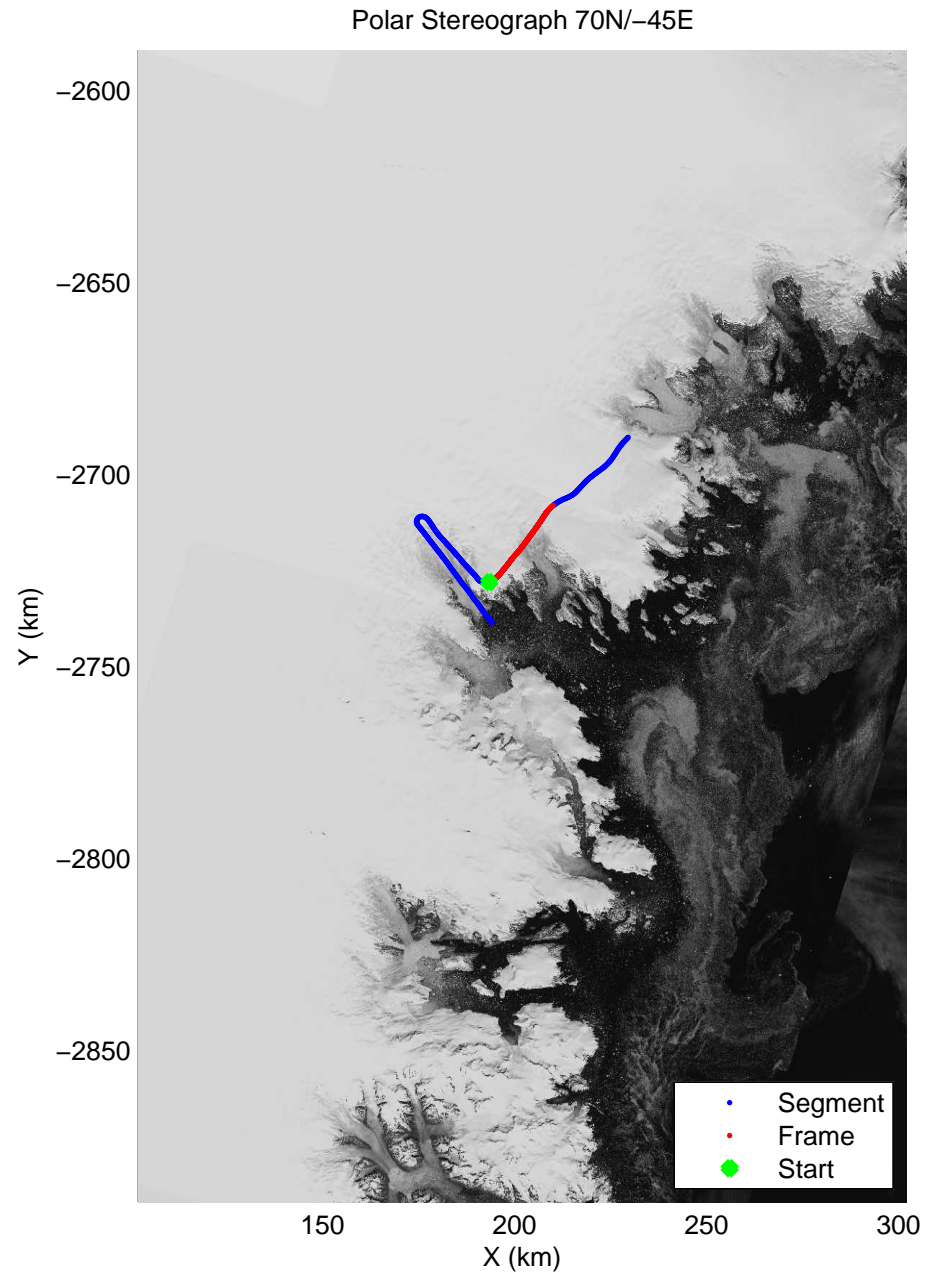

Polar Stereograph 70N/-45E

mcrds 2008_Greenland_TO: "Southeast Greenland" 20080725_07_001: 16:38:57.0 to 16:47:51.7 GPS

mcrds 2008_Greenland_TO: "Southeast Greenland" 20080725_07_001: 16:38:57.0 to 16:47:51.7 GPS

Polar Stereograph 70N/-45E

mcrds 2008_Greenland_TO: "Southeast Greenland" 20080725_07_002: 16:47:53.1 to 16:53:42.6 GPS

mcrds 2008_Greenland_TO: "Southeast Greenland" 20080725_07_002: 16:47:53.1 to 16:53:42.6 GPS

mcrds 2008_Greenland_TO: "Southeast Greenland" 20080725_07_003: 16:53:43.6 to 16:59:44.1 GPS

mcrds 2008_Greenland_TO: "Southeast Greenland" 20080725_07_003: 16:53:43.6 to 16:59:44.1 GPS

mcrds 2008_Greenland_TO: "Southeast Greenland" 20080725_07_004: 16:59:45.1 to 17:05:42.9 GPS

mcrds 2008_Greenland_TO: "Southeast Greenland" 20080725_07_004: 16:59:45.1 to 17:05:42.9 GPS