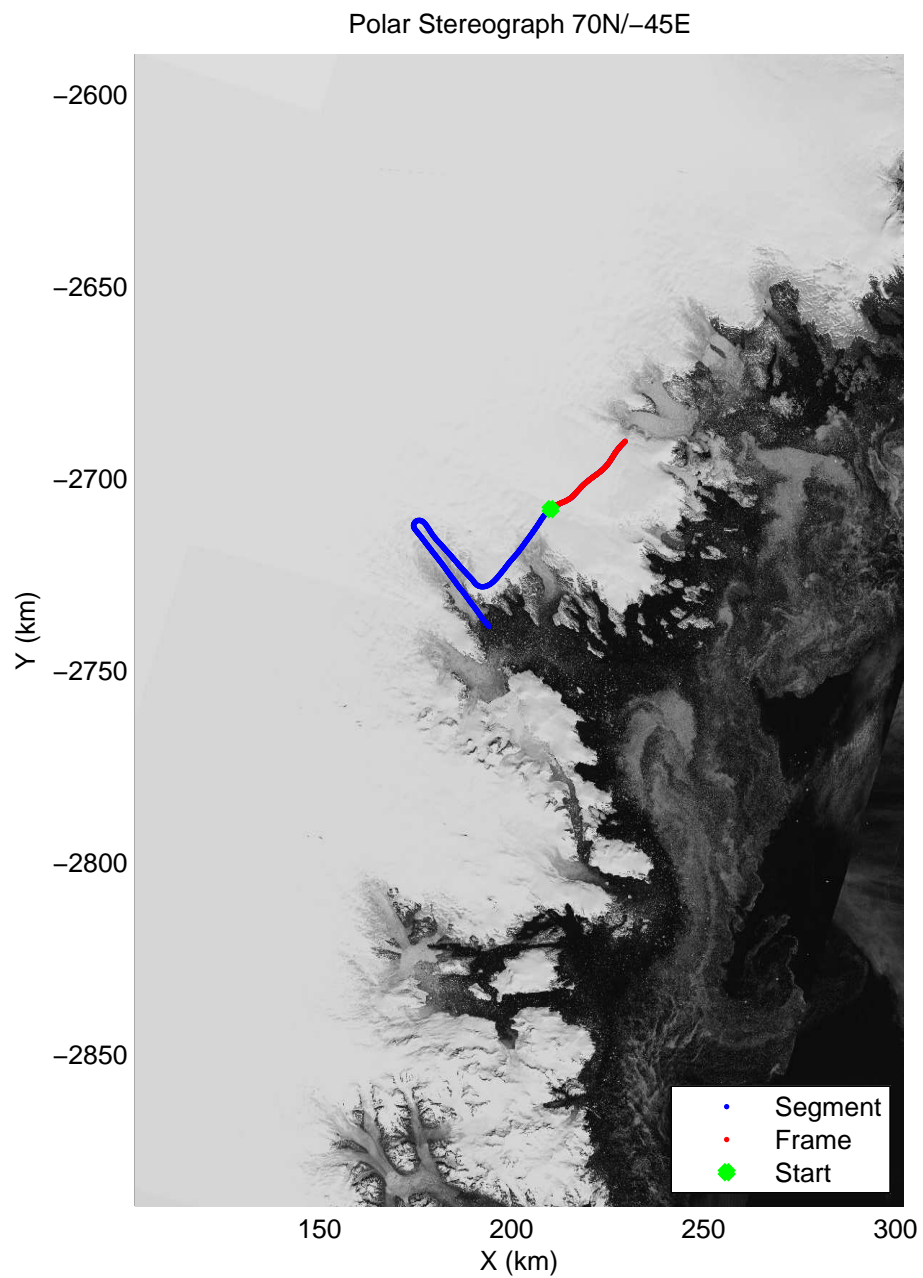

Polar Stereograph 70N/-45E

mcrds 2008_Greenland_TO: "Southeast Greenland" 20080725_07_001: 16:38:57.0 to 16:47:51.7 GPS

mcrds 2008_Greenland_TO: "Southeast Greenland" 20080725_07_001: 16:38:57.0 to 16:47:51.7 GPS

Polar Stereograph 70N/-45E

mcrds 2008_Greenland_TO: "Southeast Greenland" 20080725_07_002: 16:47:53.1 to 16:53:42.6 GPS

mcrds 2008_Greenland_TO: "Southeast Greenland" 20080725_07_002: 16:47:53.1 to 16:53:42.6 GPS

mcrds 2008_Greenland_TO: "Southeast Greenland" 20080725_07_003: 16:53:43.6 to 16:59:44.1 GPS

mcrds 2008_Greenland_TO: "Southeast Greenland" 20080725_07_003: 16:53:43.6 to 16:59:44.1 GPS

mcrds 2008_Greenland_TO: "Southeast Greenland" 20080725_07_004: 16:59:45.1 to 17:05:42.9 GPS

mcrds 2008_Greenland_TO: "Southeast Greenland" 20080725_07_004: 16:59:45.1 to 17:05:42.9 GPS