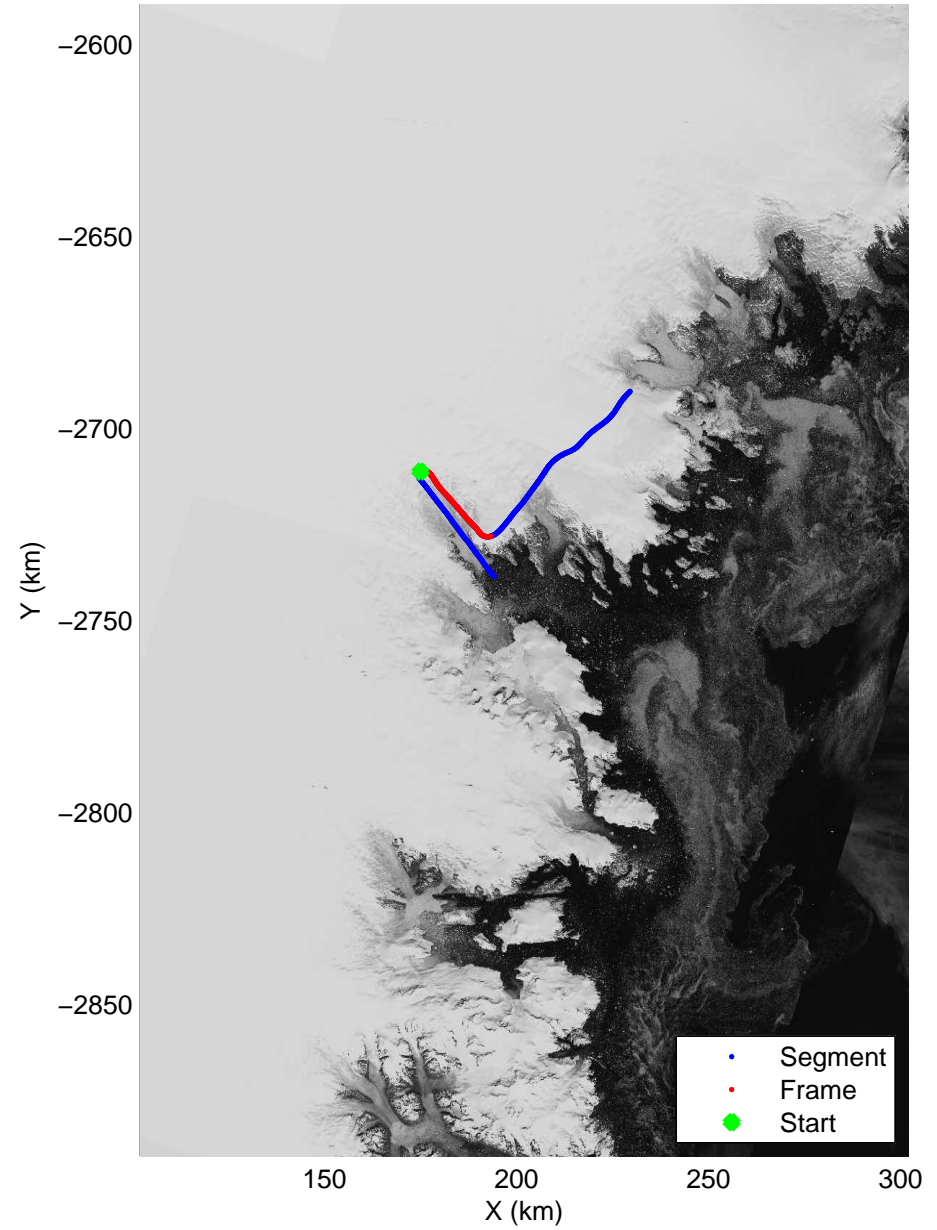

Polar Stereograph 70N/-45E

mcrds 2008_Greenland_TO: "Southeast Greenland" 20080725_07_001: 16:38:57.0 to 16:47:51.7 GPS

mcrds 2008_Greenland_TO: "Southeast Greenland" 20080725_07_001: 16:38:57.0 to 16:47:51.7 GPS

Polar Stereograph 70N/-45E

mcrds 2008_Greenland_TO: "Southeast Greenland" 20080725_07_002: 16:47:53.1 to 16:53:42.6 GPS

mcrds 2008_Greenland_TO: "Southeast Greenland" 20080725_07_002: 16:47:53.1 to 16:53:42.6 GPS

mcrds 2008_Greenland_TO: "Southeast Greenland" 20080725_07_003: 16:53:43.6 to 16:59:44.1 GPS

mcrds 2008_Greenland_TO: "Southeast Greenland" 20080725_07_003: 16:53:43.6 to 16:59:44.1 GPS

mcrds 2008_Greenland_TO: "Southeast Greenland" 20080725_07_004: 16:59:45.1 to 17:05:42.9 GPS

mcrds 2008_Greenland_TO: "Southeast Greenland" 20080725_07_004: 16:59:45.1 to 17:05:42.9 GPS