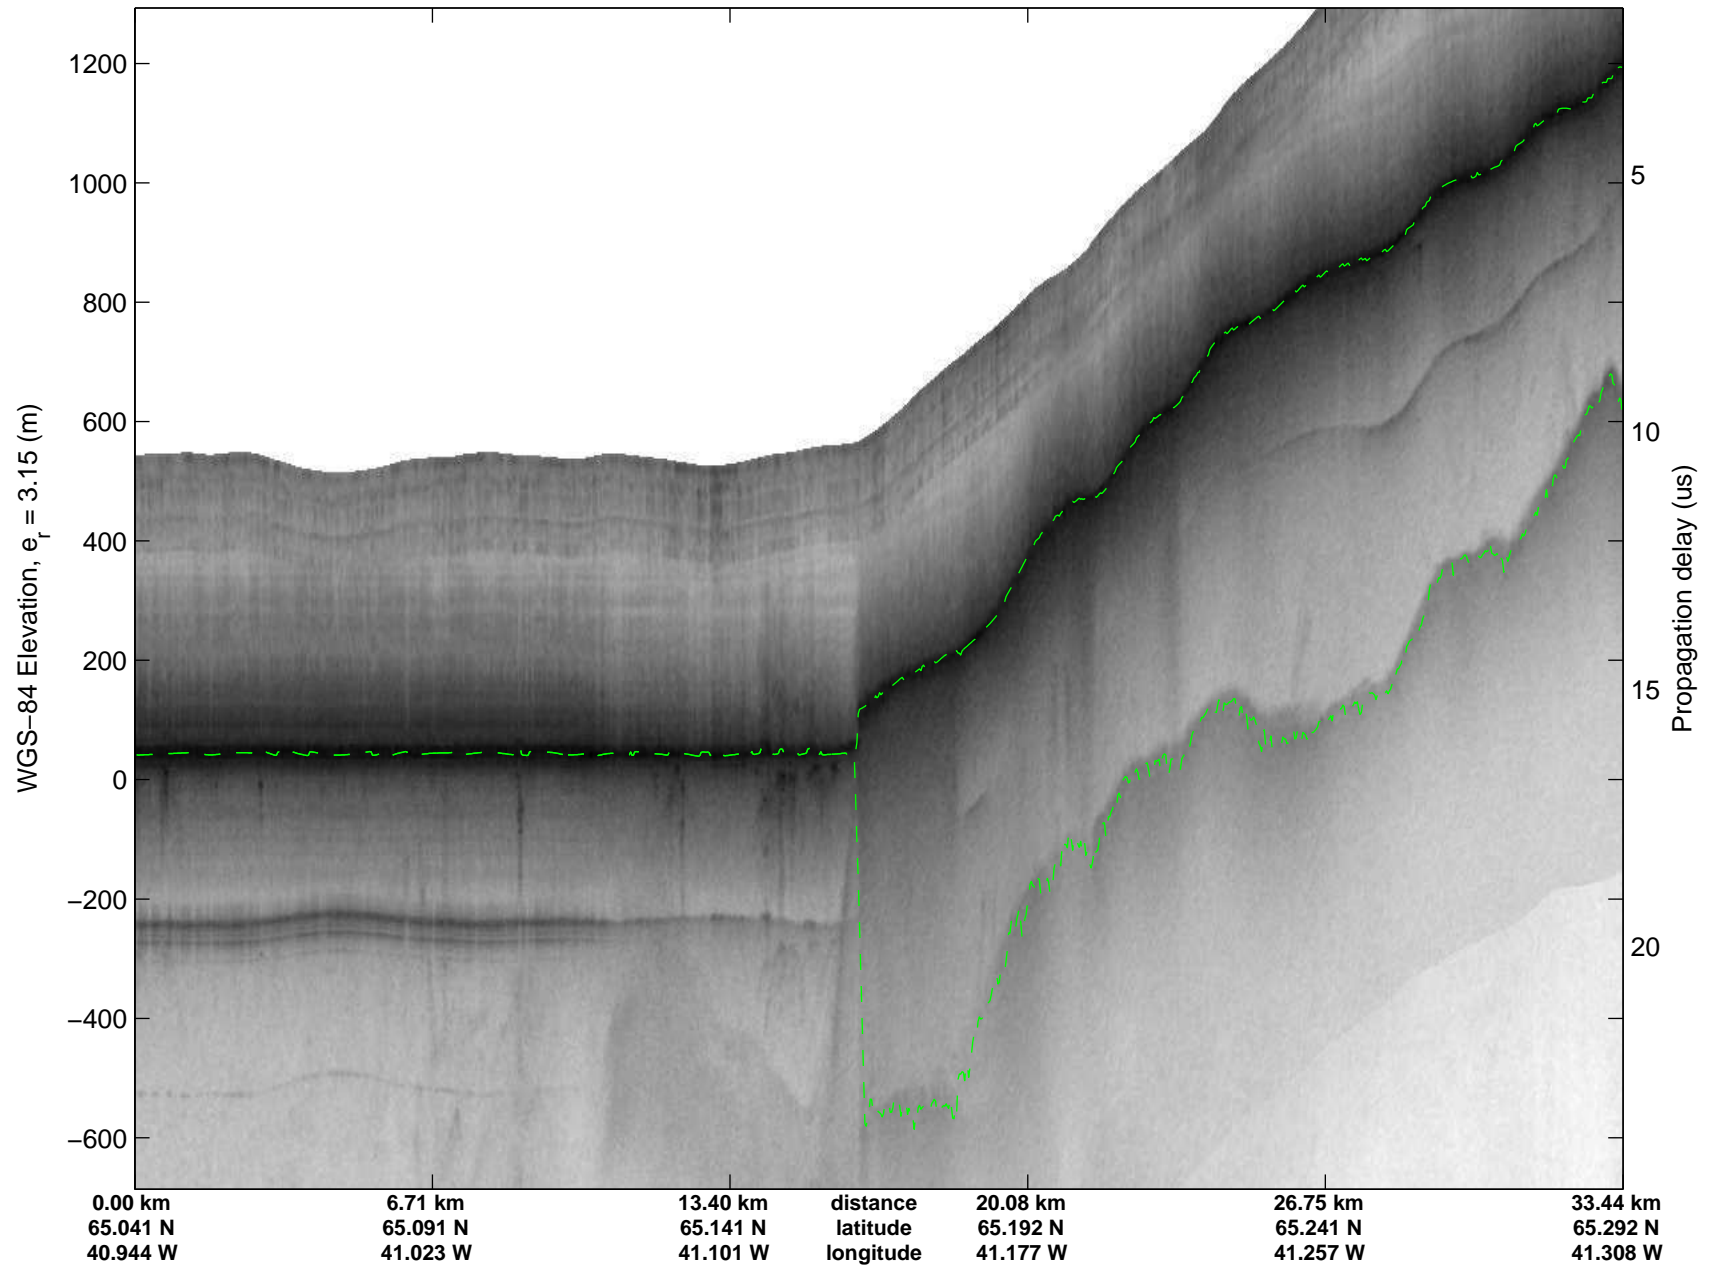

Polar Stereograph 70N/-45E

mcrds 2008_Greenland_TO: "Southeast Greenland" 20080725_07_001: 16:38:57.0 to 16:47:51.7 GPS

mcrds 2008_Greenland_TO: "Southeast Greenland" 20080725_07_001: 16:38:57.0 to 16:47:51.7 GPS

Polar Stereograph 70N/-45E

mcrds 2008_Greenland_TO: "Southeast Greenland" 20080725_07_002: 16:47:53.1 to 16:53:42.6 GPS

mcrds 2008_Greenland_TO: "Southeast Greenland" 20080725_07_002: 16:47:53.1 to 16:53:42.6 GPS

mcrds 2008_Greenland_TO: "Southeast Greenland" 20080725_07_003: 16:53:43.6 to 16:59:44.1 GPS

mcrds 2008_Greenland_TO: "Southeast Greenland" 20080725_07_003: 16:53:43.6 to 16:59:44.1 GPS

mcrds 2008_Greenland_TO: "Southeast Greenland" 20080725_07_004: 16:59:45.1 to 17:05:42.9 GPS

mcrds 2008_Greenland_TO: "Southeast Greenland" 20080725_07_004: 16:59:45.1 to 17:05:42.9 GPS