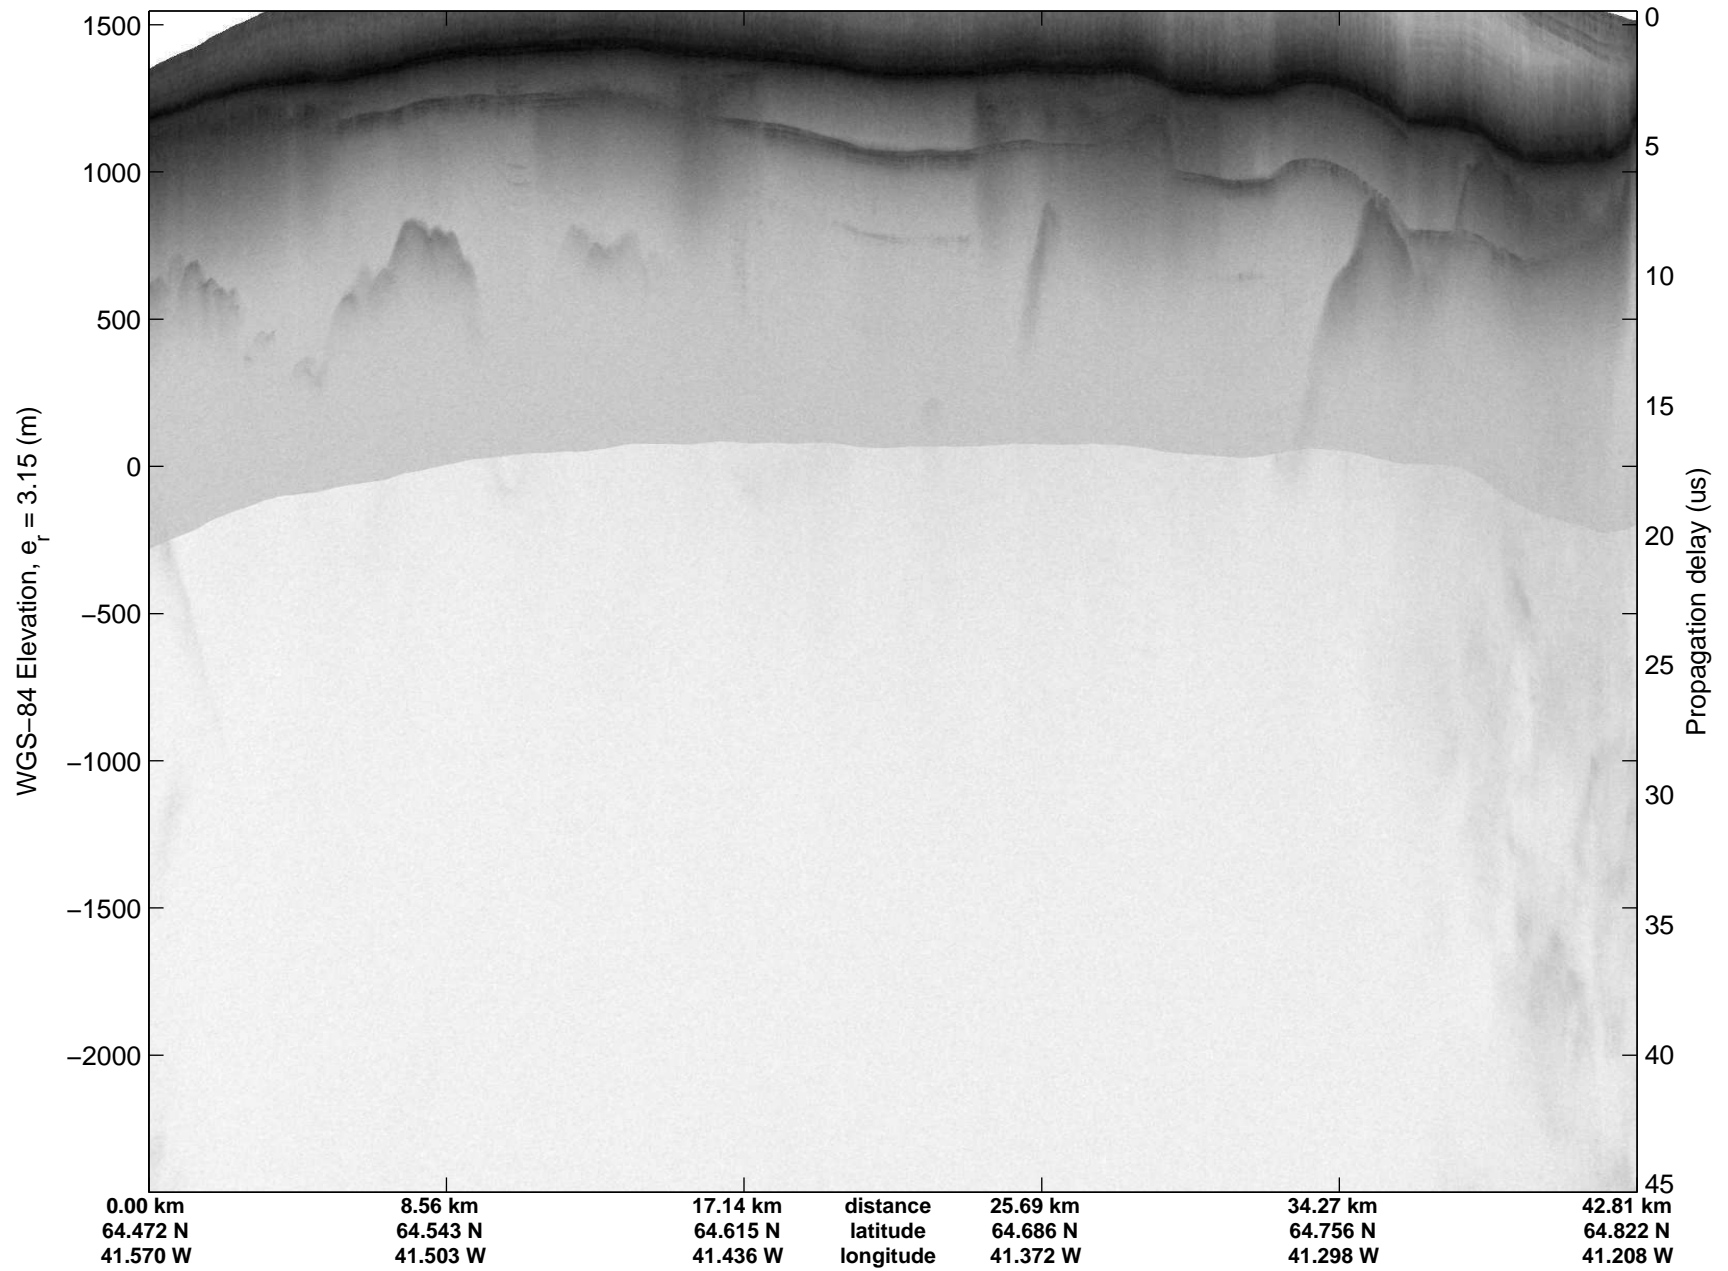

Polar Stereograph 70N/-45E

mcrds 2008_Greenland_TO: "Southeast Greenland" 20080725_06_001: 15:42:44.1 to 15:53:34.5 GPS

mcrds 2008_Greenland_TO: "Southeast Greenland" 20080725_06_001: 15:42:44.1 to 15:53:34.5 GPS