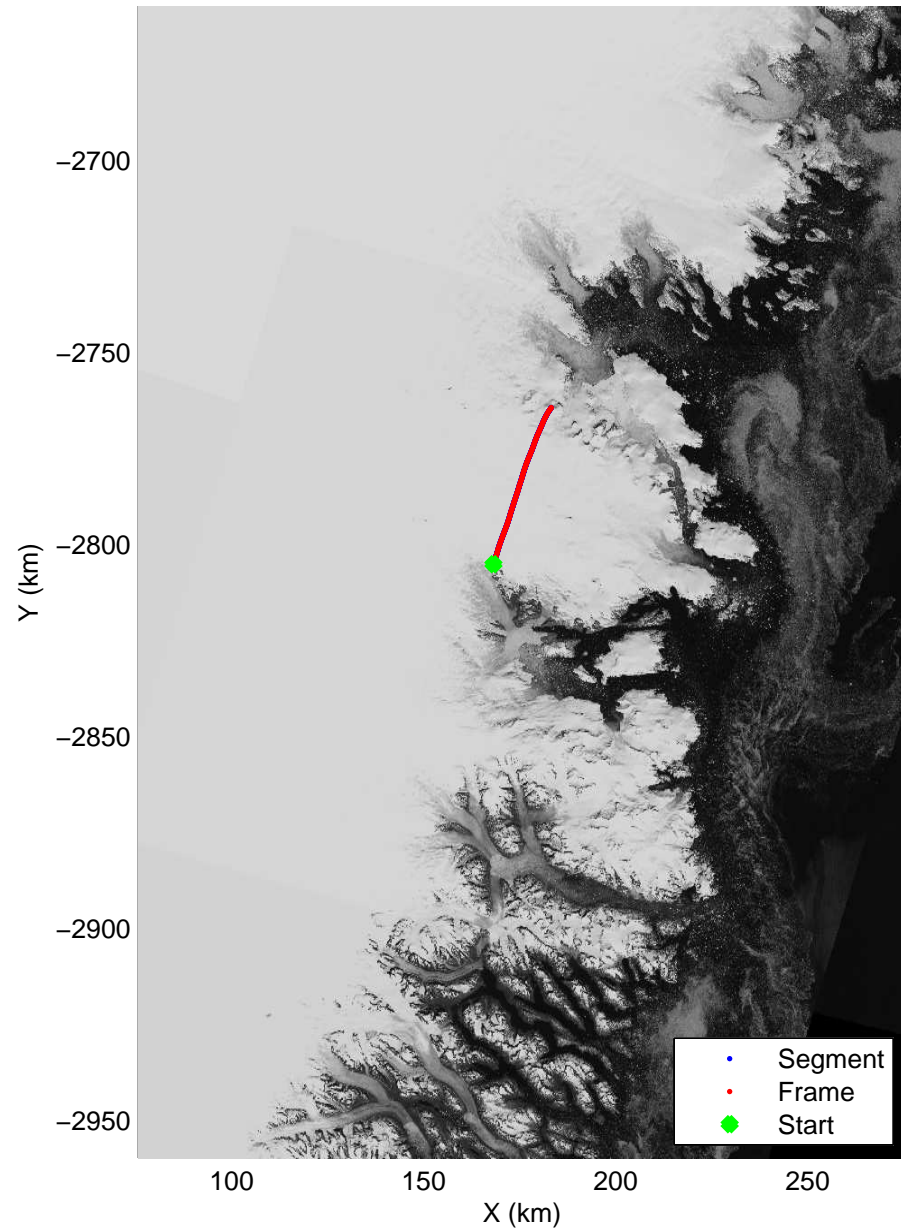

Polar Stereograph 70N/-45E

mcrds 2008_Greenland_TO: "Southeast Greenland" 20080725_06_001: 15:42:44.1 to 15:53:34.5 GPS

mcrds 2008_Greenland_TO: "Southeast Greenland" 20080725_06_001: 15:42:44.1 to 15:53:34.5 GPS