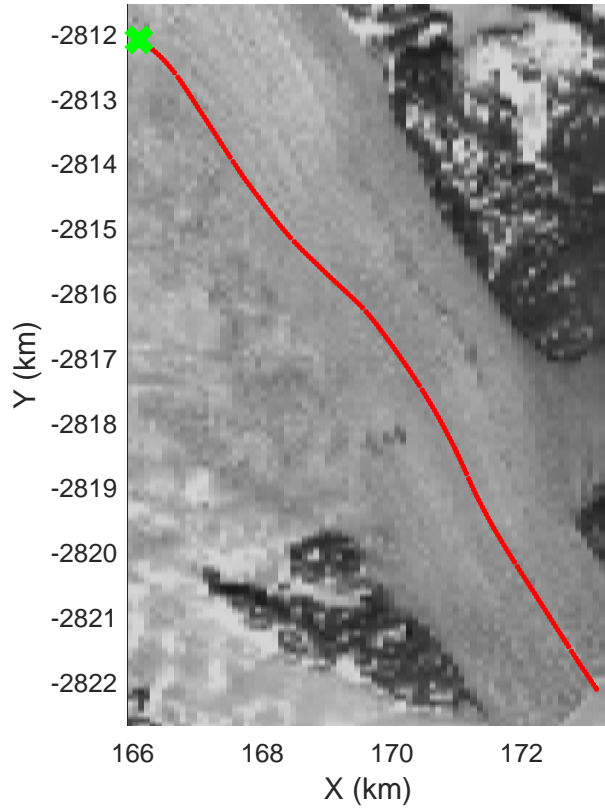

Southeast Greenland
20080725_05_001
Polar Stereograph 70N/-45E

mcrds 2008_Greenland_TO: "Southeast Greenland" 20080725_05_001: 15:17:52.5 to 15:20:44.1 GPS

mcrds 2008_Greenland_TO: "Southeast Greenland" 20080725_05_001: 15:17:52.5 to 15:20:44.1 GPS

Southeast Greenland
20080725_05_002
Polar Stereograph 70N/-45E

mcrds 2008_Greenland_TO: "Southeast Greenland" 20080725_05_002: 15:20:45.4 to 15:22:25.8 GPS

mcrds 2008_Greenland_TO: "Southeast Greenland" 20080725_05_002: 15:20:45.4 to 15:22:25.8 GPS

Southeast Greenland
20080725_05_003
Polar Stereograph 70N/-45E

mcrds 2008_Greenland_TO: "Southeast Greenland" 20080725_05_003: 15:22:26.6 to 15:25:11.0 GPS

mcrds 2008_Greenland_TO: "Southeast Greenland" 20080725_05_003: 15:22:26.6 to 15:25:11.0 GPS