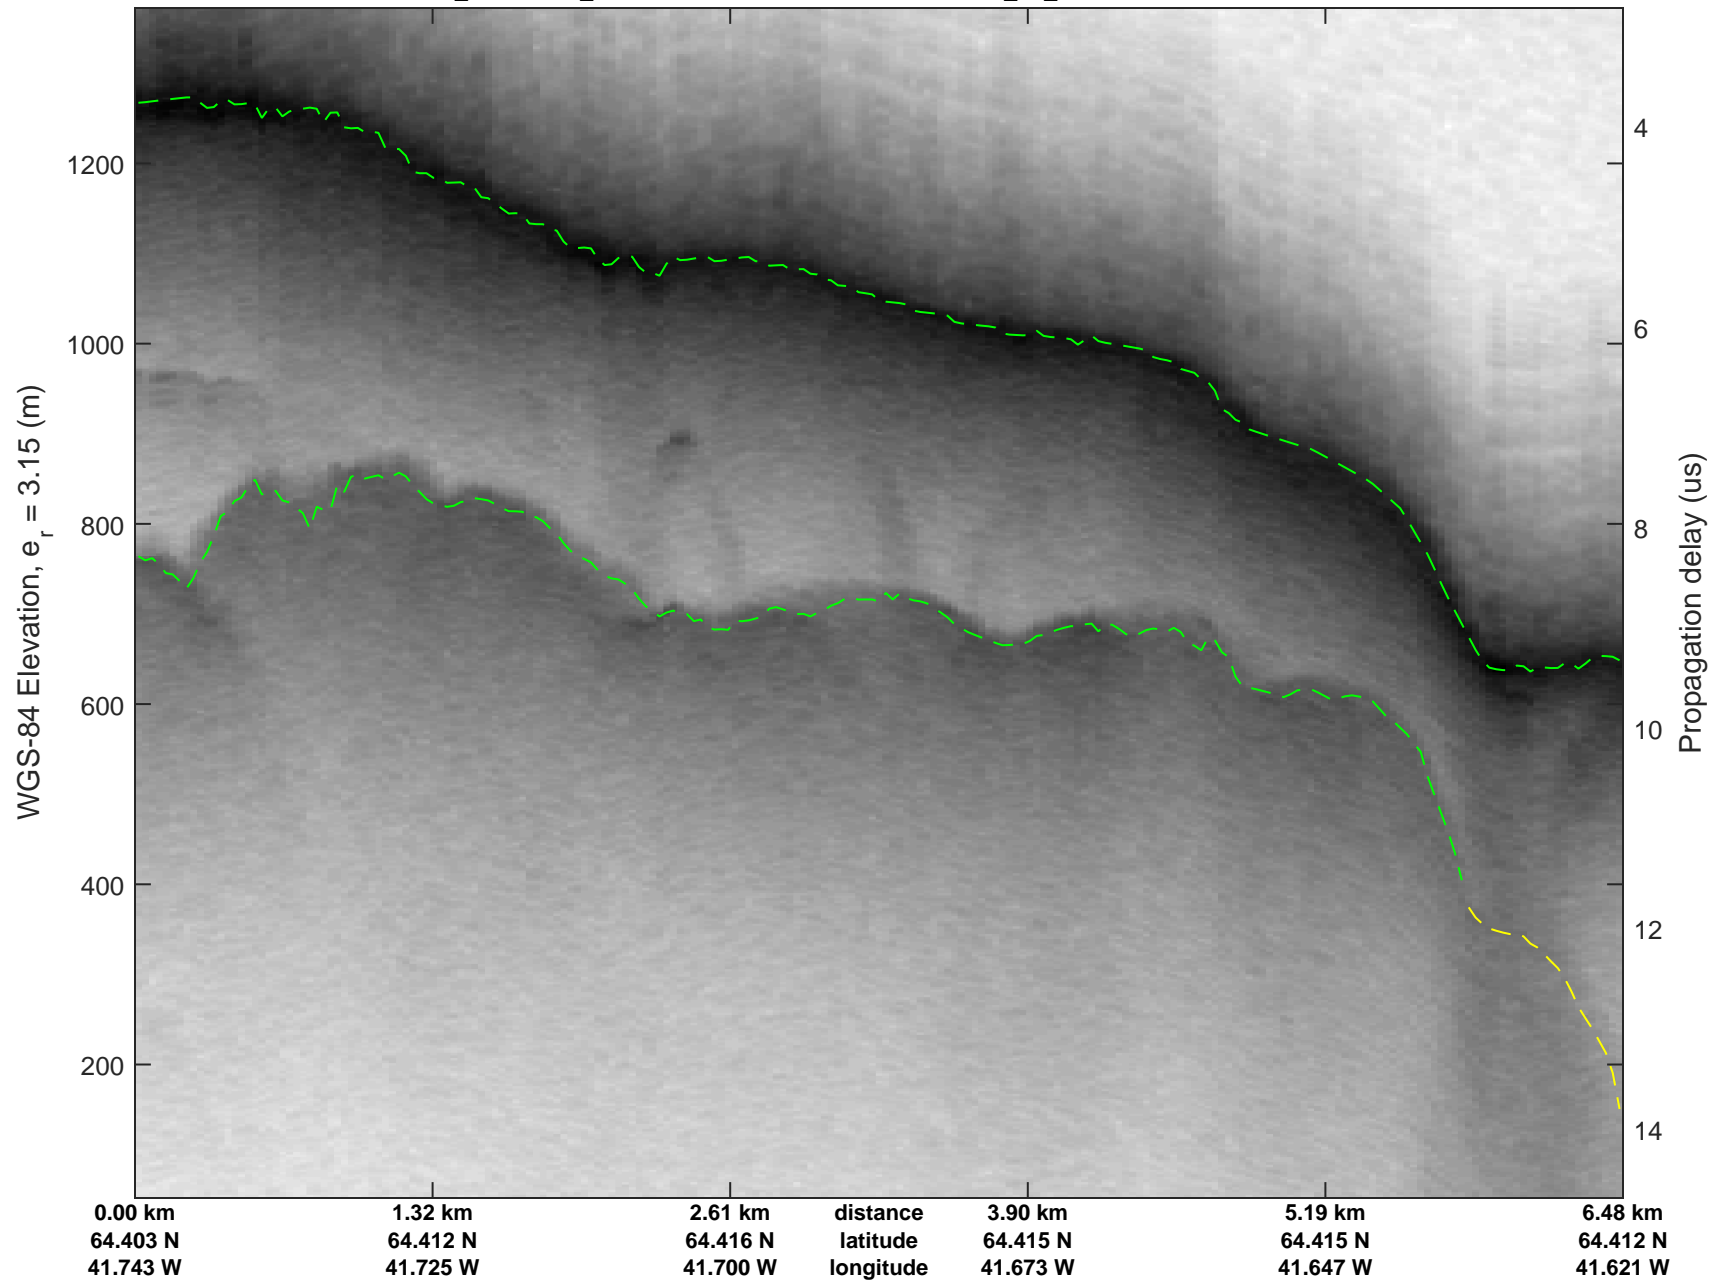

Southeast Greenland
20080725_05_001
Polar Stereograph 70N/-45E

mcrds 2008_Greenland_TO: "Southeast Greenland" 20080725_05_001: 15:17:52.5 to 15:20:44.1 GPS

mcrds 2008_Greenland_TO: "Southeast Greenland" 20080725_05_001: 15:17:52.5 to 15:20:44.1 GPS

Southeast Greenland
20080725_05_002
Polar Stereograph 70N/-45E

mcrds 2008_Greenland_TO: "Southeast Greenland" 20080725_05_002: 15:20:45.4 to 15:22:25.8 GPS

mcrds 2008_Greenland_TO: "Southeast Greenland" 20080725_05_002: 15:20:45.4 to 15:22:25.8 GPS

Southeast Greenland
20080725_05_003
Polar Stereograph 70N/-45E

mcrds 2008_Greenland_TO: "Southeast Greenland" 20080725_05_003: 15:22:26.6 to 15:25:11.0 GPS

mcrds 2008_Greenland_TO: "Southeast Greenland" 20080725_05_003: 15:22:26.6 to 15:25:11.0 GPS