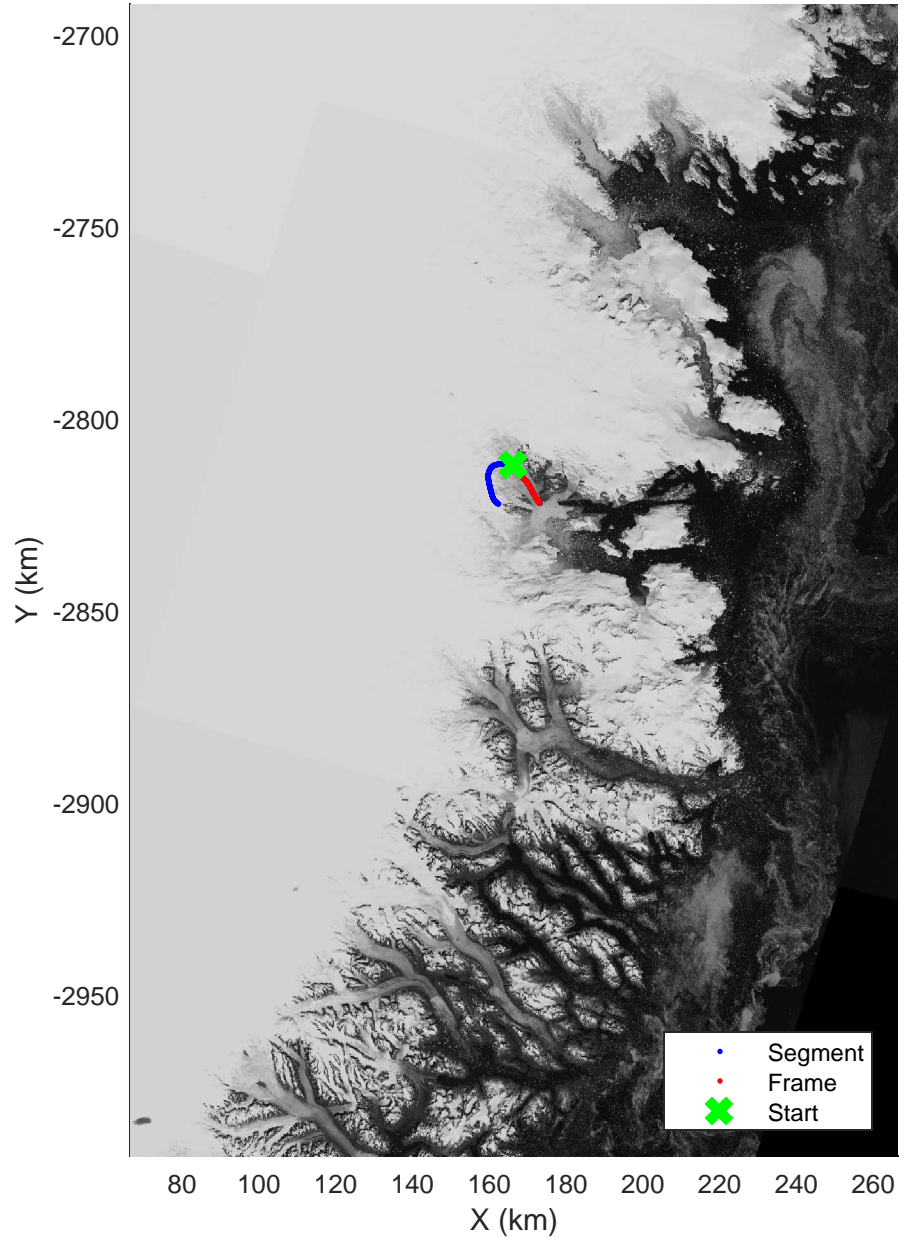

Southeast Greenland
20080725_05_001
Polar Stereograph 70N/-45E

mcrds 2008_Greenland_TO: "Southeast Greenland" 20080725_05_001: 15:17:52.5 to 15:20:44.1 GPS

mcrds 2008_Greenland_TO: "Southeast Greenland" 20080725_05_001: 15:17:52.5 to 15:20:44.1 GPS

Southeast Greenland
20080725_05_002
Polar Stereograph 70N/-45E

mcrds 2008_Greenland_TO: "Southeast Greenland" 20080725_05_002: 15:20:45.4 to 15:22:25.8 GPS

mcrds 2008_Greenland_TO: "Southeast Greenland" 20080725_05_002: 15:20:45.4 to 15:22:25.8 GPS

Southeast Greenland
20080725_05_003
Polar Stereograph 70N/-45E

mcrds 2008_Greenland_TO: "Southeast Greenland" 20080725_05_003: 15:22:26.6 to 15:25:11.0 GPS

mcrds 2008_Greenland_TO: "Southeast Greenland" 20080725_05_003: 15:22:26.6 to 15:25:11.0 GPS