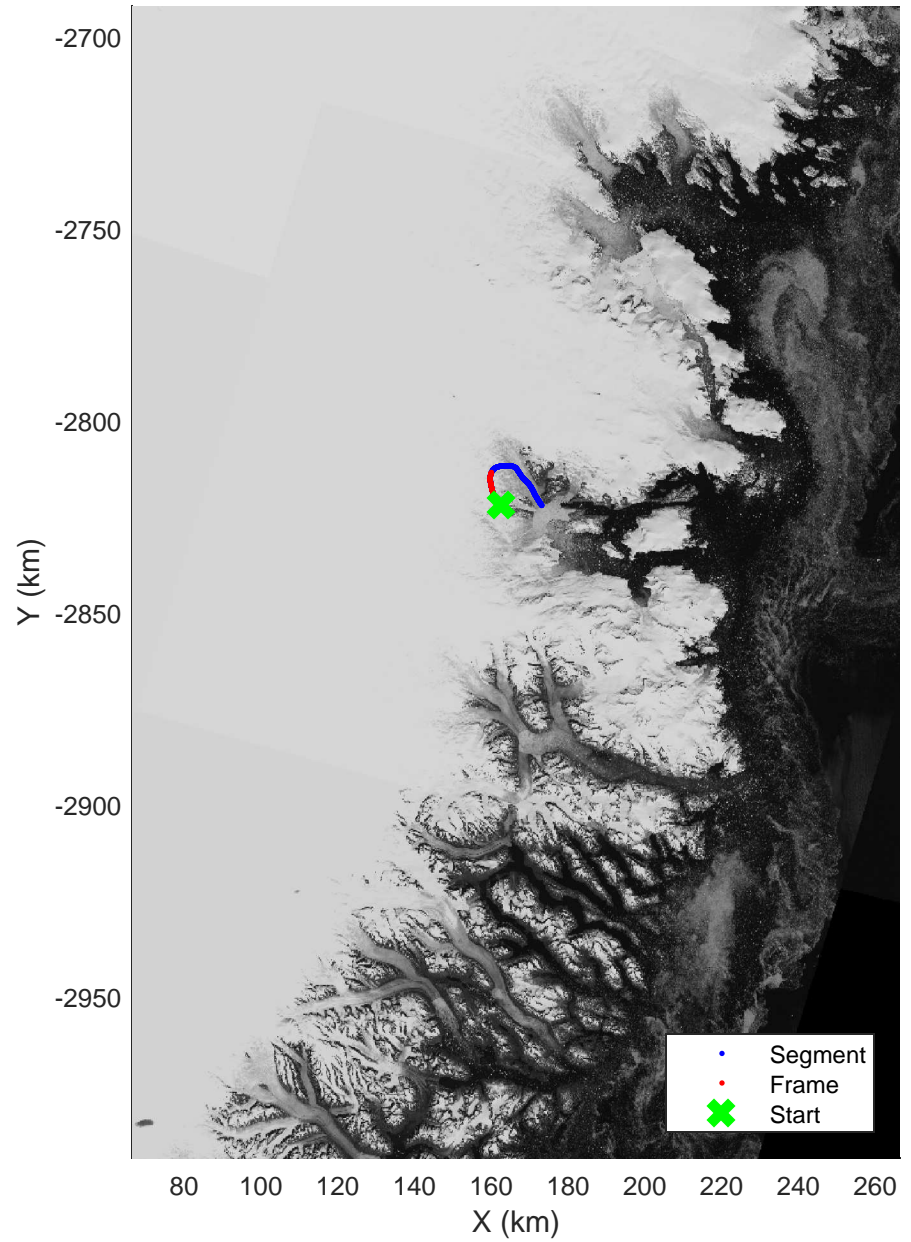

Southeast Greenland
20080725_05_001
Polar Stereograph 70N/-45E

mcrds 2008_Greenland_TO: "Southeast Greenland" 20080725_05_001: 15:17:52.5 to 15:20:44.1 GPS

mcrds 2008_Greenland_TO: "Southeast Greenland" 20080725_05_001: 15:17:52.5 to 15:20:44.1 GPS

Southeast Greenland
20080725_05_002
Polar Stereograph 70N/-45E

mcrds 2008_Greenland_TO: "Southeast Greenland" 20080725_05_002: 15:20:45.4 to 15:22:25.8 GPS

mcrds 2008_Greenland_TO: "Southeast Greenland" 20080725_05_002: 15:20:45.4 to 15:22:25.8 GPS

Southeast Greenland
20080725_05_003
Polar Stereograph 70N/-45E

mcrds 2008_Greenland_TO: "Southeast Greenland" 20080725_05_003: 15:22:26.6 to 15:25:11.0 GPS

mcrds 2008_Greenland_TO: "Southeast Greenland" 20080725_05_003: 15:22:26.6 to 15:25:11.0 GPS