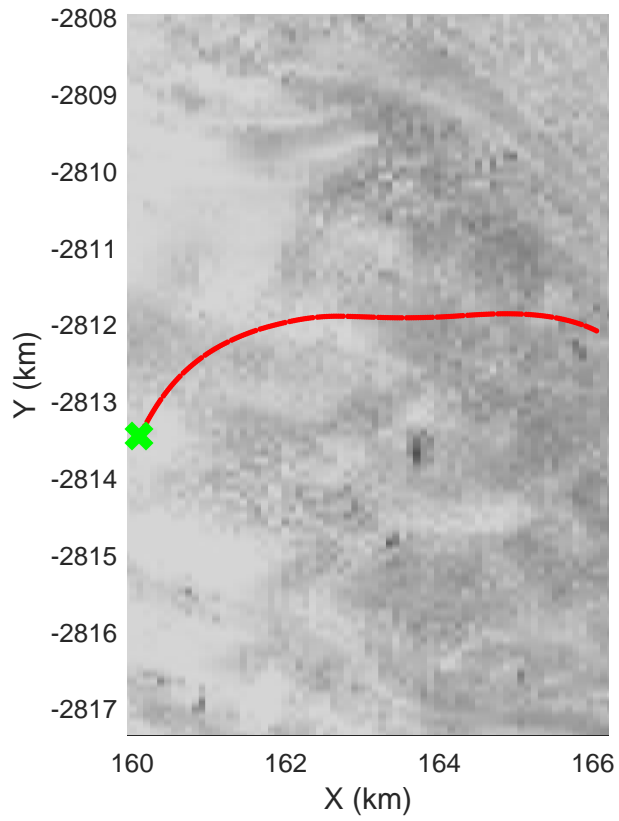

Southeast Greenland
20080725_05_001
Polar Stereograph 70N/-45E

mcrds 2008_Greenland_TO: "Southeast Greenland" 20080725_05_001: 15:17:52.5 to 15:20:44.1 GPS

mcrds 2008_Greenland_TO: "Southeast Greenland" 20080725_05_001: 15:17:52.5 to 15:20:44.1 GPS

Southeast Greenland
20080725_05_002
Polar Stereograph 70N/-45E

mcrds 2008_Greenland_TO: "Southeast Greenland" 20080725_05_002: 15:20:45.4 to 15:22:25.8 GPS

mcrds 2008_Greenland_TO: "Southeast Greenland" 20080725_05_002: 15:20:45.4 to 15:22:25.8 GPS

Southeast Greenland
20080725_05_003
Polar Stereograph 70N/-45E

mcrds 2008_Greenland_TO: "Southeast Greenland" 20080725_05_003: 15:22:26.6 to 15:25:11.0 GPS

mcrds 2008_Greenland_TO: "Southeast Greenland" 20080725_05_003: 15:22:26.6 to 15:25:11.0 GPS