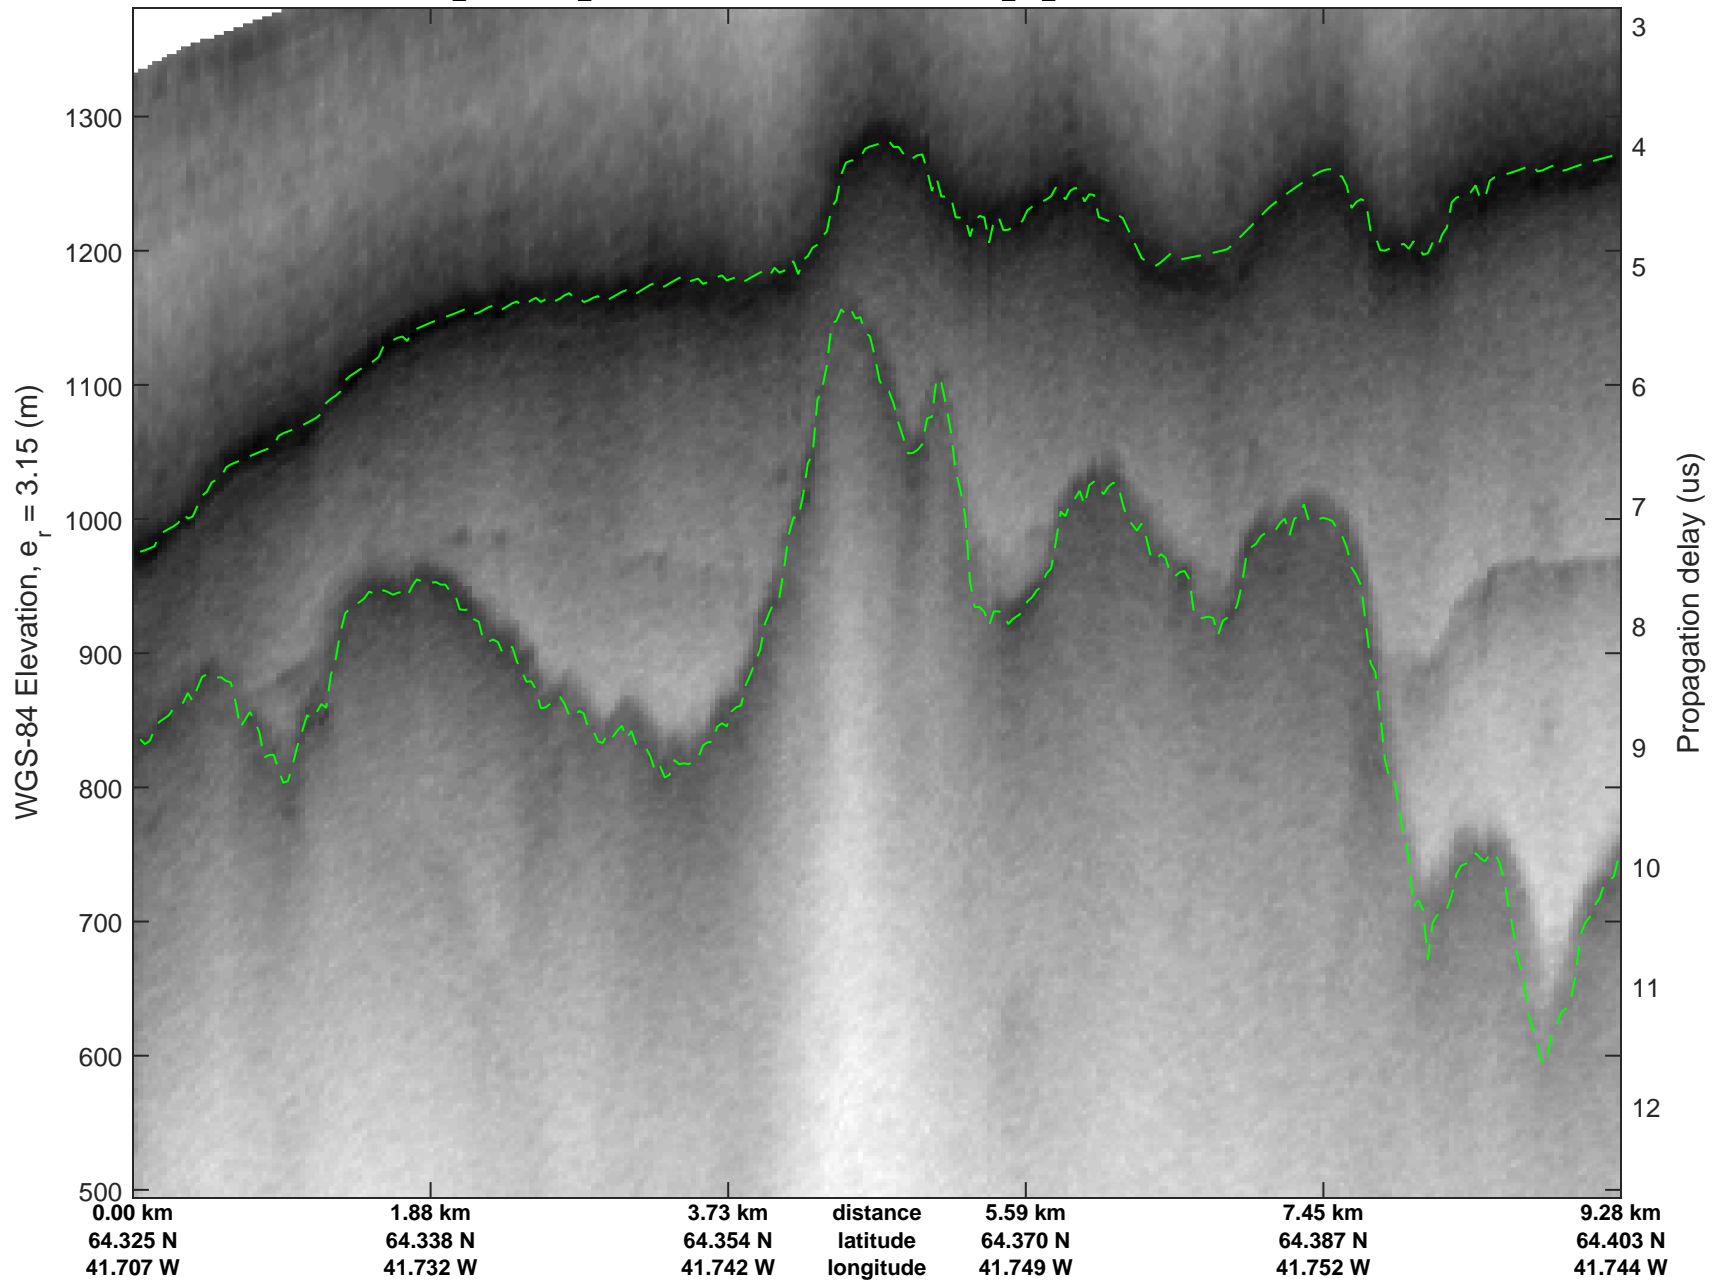

Southeast Greenland
20080725_05_001
Polar Stereograph 70N/-45E

mcrds 2008_Greenland_TO: "Southeast Greenland" 20080725_05_001: 15:17:52.5 to 15:20:44.1 GPS

mcrds 2008_Greenland_TO: "Southeast Greenland" 20080725_05_001: 15:17:52.5 to 15:20:44.1 GPS

Southeast Greenland
20080725_05_002
Polar Stereograph 70N/-45E

mcrds 2008_Greenland_TO: "Southeast Greenland" 20080725_05_002: 15:20:45.4 to 15:22:25.8 GPS

mcrds 2008_Greenland_TO: "Southeast Greenland" 20080725_05_002: 15:20:45.4 to 15:22:25.8 GPS

Southeast Greenland
20080725_05_003
Polar Stereograph 70N/-45E

mcrds 2008_Greenland_TO: "Southeast Greenland" 20080725_05_003: 15:22:26.6 to 15:25:11.0 GPS

mcrds 2008_Greenland_TO: "Southeast Greenland" 20080725_05_003: 15:22:26.6 to 15:25:11.0 GPS