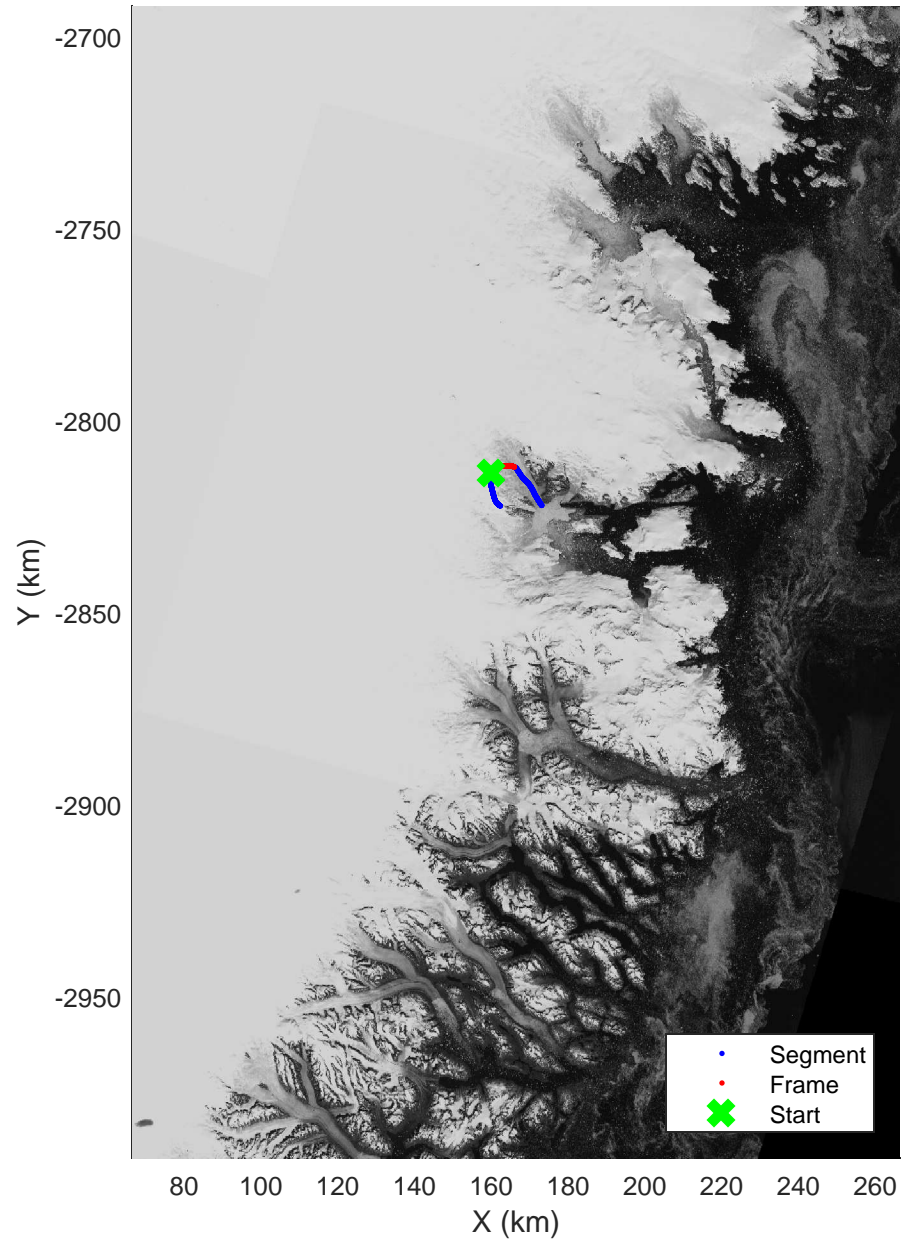

Southeast Greenland
20080725_05_001
Polar Stereograph 70N/-45E

mcrds 2008_Greenland_TO: "Southeast Greenland" 20080725_05_001: 15:17:52.5 to 15:20:44.1 GPS

mcrds 2008_Greenland_TO: "Southeast Greenland" 20080725_05_001: 15:17:52.5 to 15:20:44.1 GPS

Southeast Greenland
20080725_05_002
Polar Stereograph 70N/-45E

mcrds 2008_Greenland_TO: "Southeast Greenland" 20080725_05_002: 15:20:45.4 to 15:22:25.8 GPS

mcrds 2008_Greenland_TO: "Southeast Greenland" 20080725_05_002: 15:20:45.4 to 15:22:25.8 GPS

Southeast Greenland
20080725_05_003
Polar Stereograph 70N/-45E

mcrds 2008_Greenland_TO: "Southeast Greenland" 20080725_05_003: 15:22:26.6 to 15:25:11.0 GPS

mcrds 2008_Greenland_TO: "Southeast Greenland" 20080725_05_003: 15:22:26.6 to 15:25:11.0 GPS