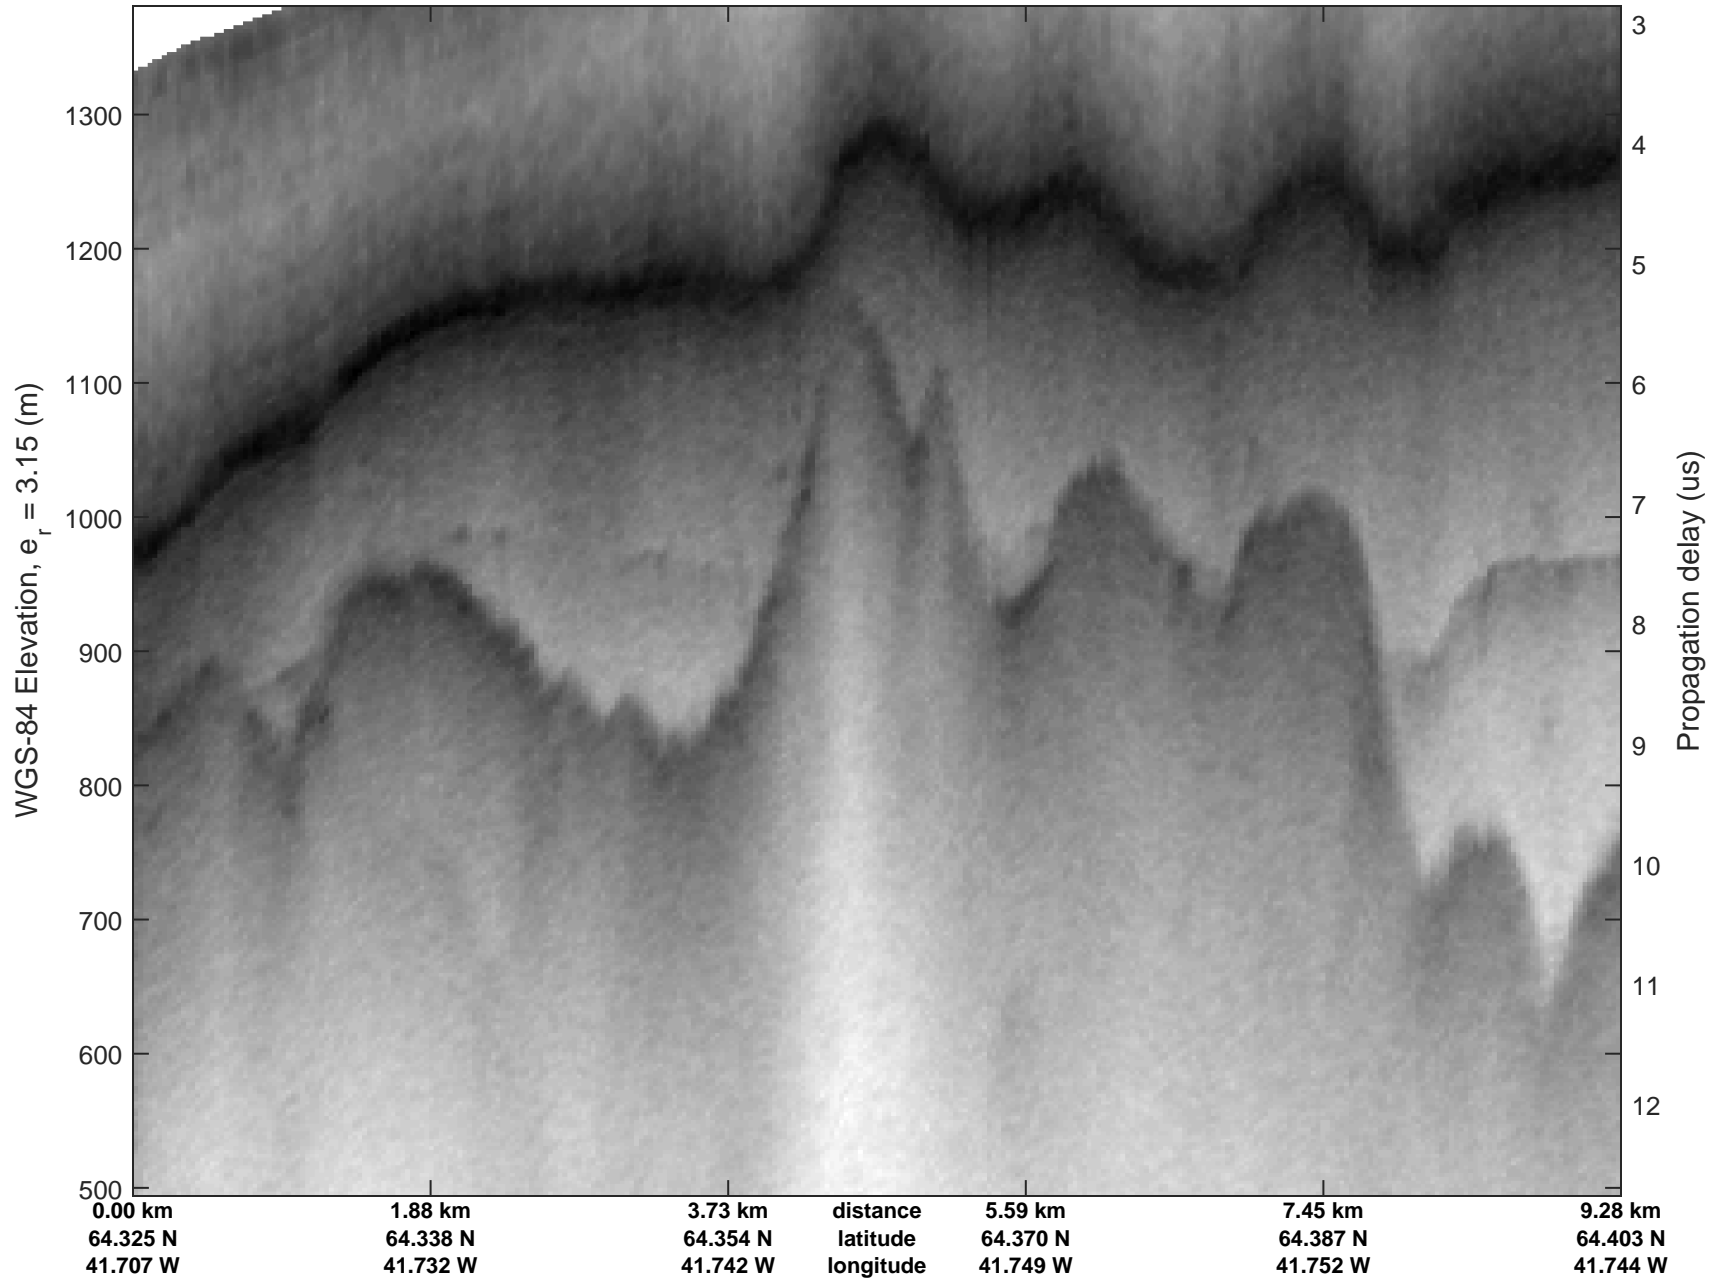

Southeast Greenland
20080725_05_001
Polar Stereograph 70N/-45E

mcrds 2008_Greenland_TO: "Southeast Greenland" 20080725_05_001: 15:17:52.5 to 15:20:44.1 GPS

mcrds 2008_Greenland_TO: "Southeast Greenland" 20080725_05_001: 15:17:52.5 to 15:20:44.1 GPS

Southeast Greenland
20080725_05_002
Polar Stereograph 70N/-45E

mcrds 2008_Greenland_TO: "Southeast Greenland" 20080725_05_002: 15:20:45.4 to 15:22:25.8 GPS

mcrds 2008_Greenland_TO: "Southeast Greenland" 20080725_05_002: 15:20:45.4 to 15:22:25.8 GPS

Southeast Greenland
20080725_05_003
Polar Stereograph 70N/-45E

mcrds 2008_Greenland_TO: "Southeast Greenland" 20080725_05_003: 15:22:26.6 to 15:25:11.0 GPS

mcrds 2008_Greenland_TO: "Southeast Greenland" 20080725_05_003: 15:22:26.6 to 15:25:11.0 GPS