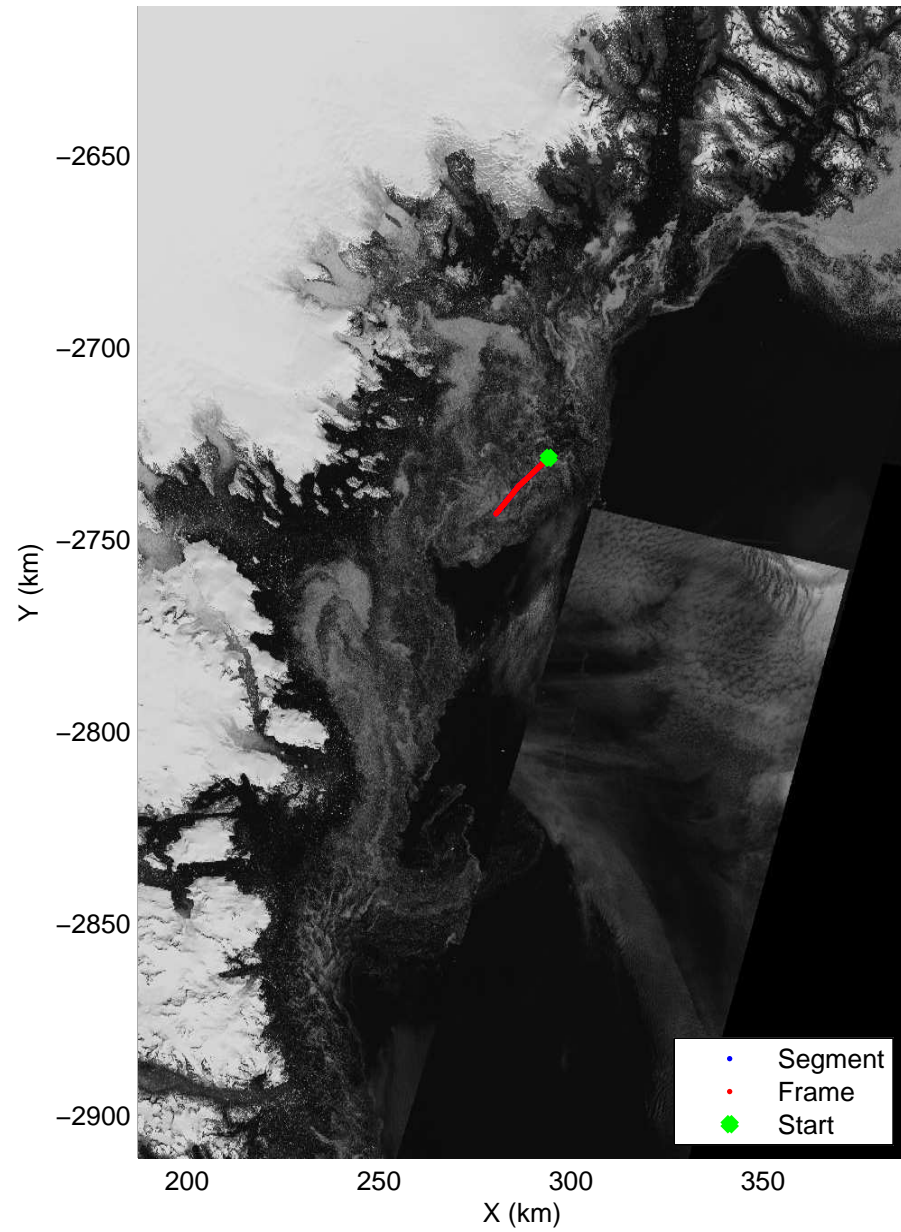

Polar Stereograph 70N/-45E

mcrds 2008_Greenland_TO: "Southeast Greenland" 20080725_03_001: 14:38:55.8 to 14:43:17.4 GPS

mcrds 2008_Greenland_TO: "Southeast Greenland" 20080725_03_001: 14:38:55.8 to 14:43:17.4 GPS