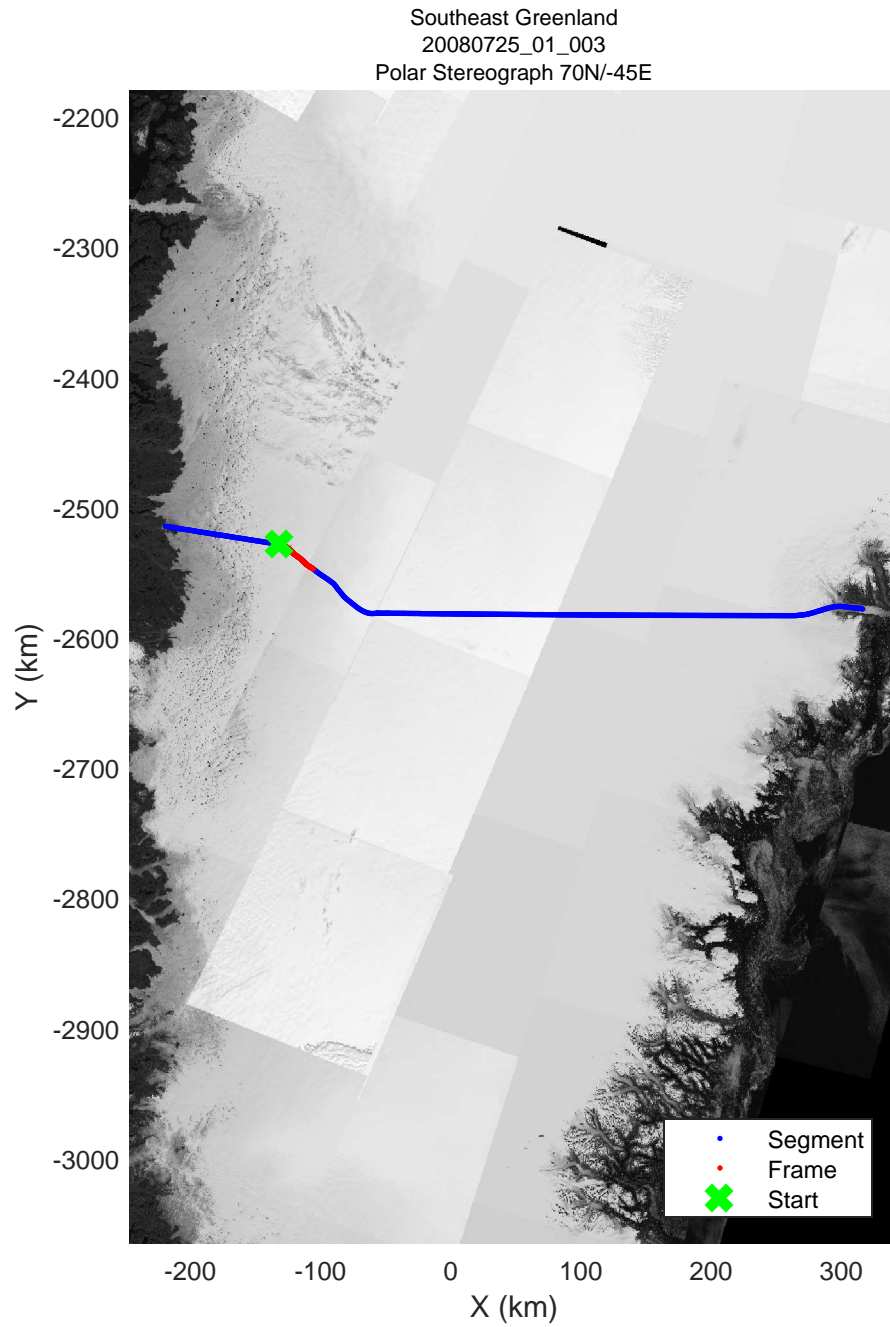

Southeast Greenland
20080725_01_001
Polar Stereograph 70N/-45E

mcrds 2008_Greenland_TO: "Southeast Greenland" 20080725_01_001: 10:44:16.6 to 10:54:27.6 GPS

mcrds 2008_Greenland_TO: "Southeast Greenland" 20080725_01_001: 10:44:16.6 to 10:54:27.6 GPS

Southeast Greenland
20080725_01_002
Polar Stereograph 70N/-45E

mcrds 2008_Greenland_TO: "Southeast Greenland" 20080725_01_002: 10:54:28.4 to 11:05:37.4 GPS

mcrds 2008_Greenland_TO: "Southeast Greenland" 20080725_01_002: 10:54:28.4 to 11:05:37.4 GPS

mcrds 2008_Greenland_TO: "Southeast Greenland" 20080725_01_003: 11:05:38.4 to 11:13:11.4 GPS

mcrds 2008_Greenland_TO: "Southeast Greenland" 20080725_01_003: 11:05:38.4 to 11:13:11.4 GPS

Southeast Greenland
20080725_01_004
Polar Stereograph 70N/-45E

mcrds 2008_Greenland_TO: "Southeast Greenland" 20080725_01_004: 11:13:12.1 to 11:24:16.9 GPS

mcrds 2008_Greenland_TO: "Southeast Greenland" 20080725_01_004: 11:13:12.1 to 11:24:16.9 GPS

Southeast Greenland
20080725_01_005
Polar Stereograph 70N/-45E