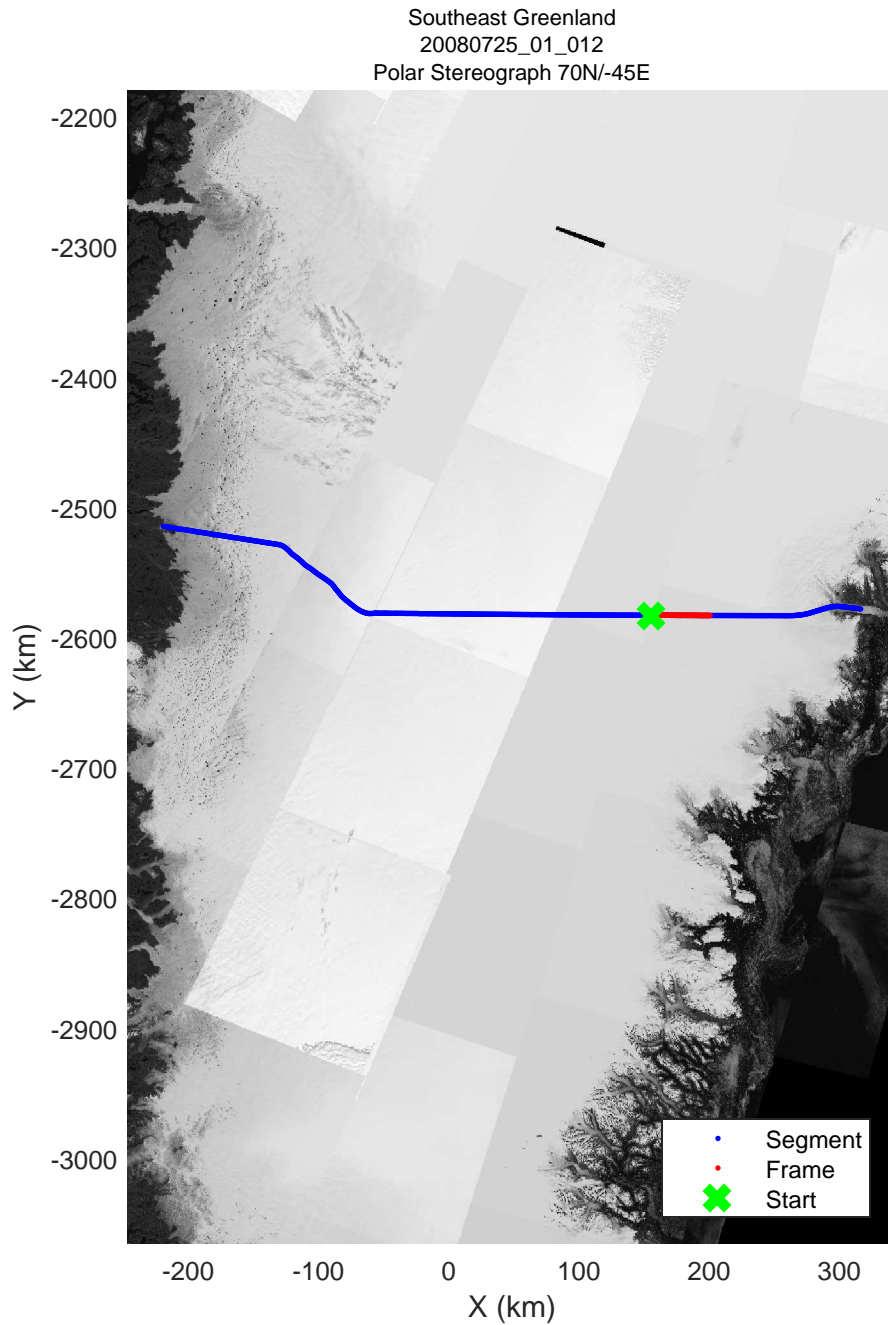

mcrds 2008_Greenland_TO: "Southeast Greenland" 20080725_01_010: 12:03:54.7 to 12:09:28.5 GPS

mcrds 2008_Greenland_TO: "Southeast Greenland" 20080725_01_011: 12:09:29.3 to 12:16:15.1 GPS

mcrds 2008_Greenland_TO: "Southeast Greenland" 20080725_01_011: 12:09:29.3 to 12:16:15.1 GPS