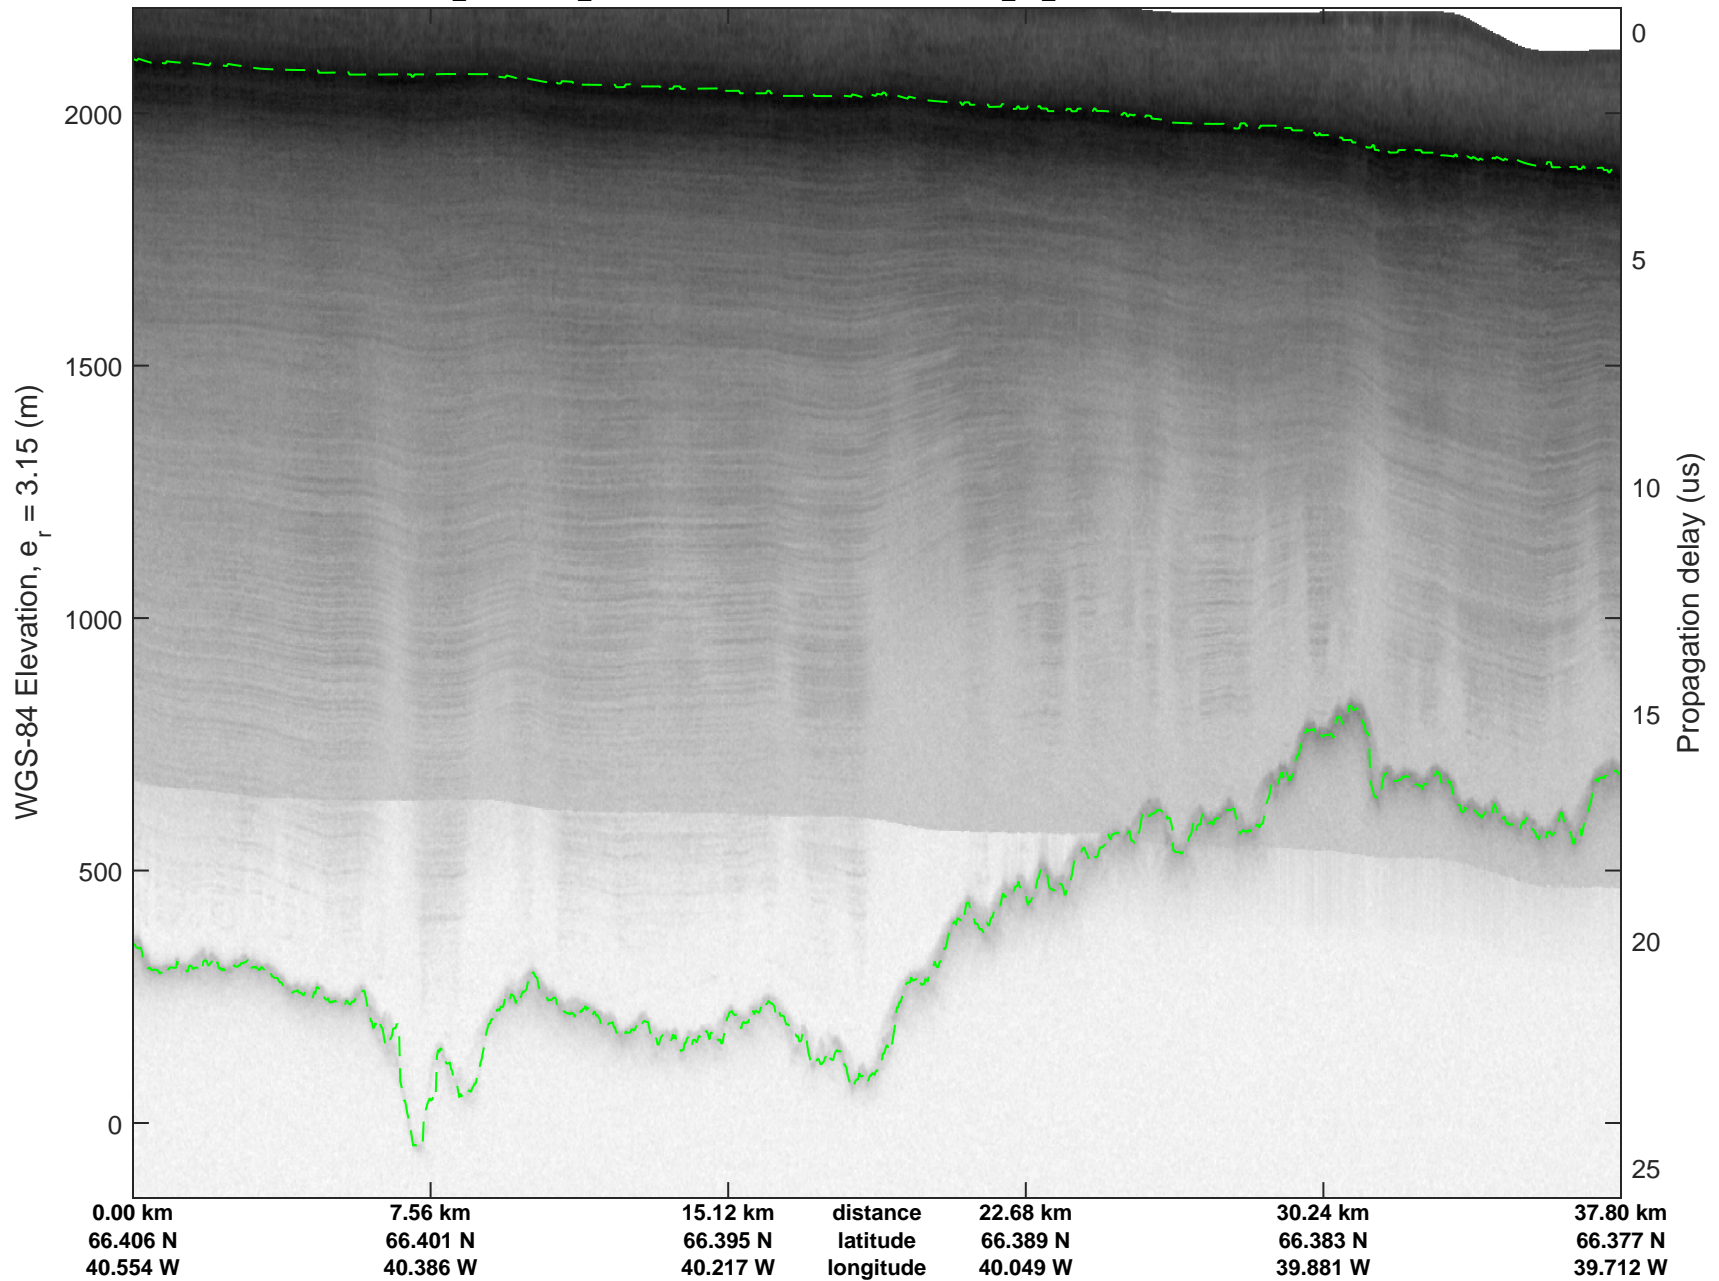

mcrds 2008_Greenland_TO: "Southeast Greenland" 20080725_01_010: 12:03:54.7 to 12:09:28.5 GPS

mcrds 2008_Greenland_TO: "Southeast Greenland" 20080725_01_011: 12:09:29.3 to 12:16:15.1 GPS

mcrds 2008_Greenland_TO: "Southeast Greenland" 20080725_01_011: 12:09:29.3 to 12:16:15.1 GPS

mcrds 2008_Greenland_TO: "Southeast Greenland" 20080725_01_012: 12:16:16.3 to 12:27:18.7 GPS

mcrds 2008_Greenland_TO: "Southeast Greenland" 20080725_01_012: 12:16:16.3 to 12:27:18.7 GPS

mcrds 2008_Greenland_TO: "Southeast Greenland" 20080725_01_013: 12:27:19.8 to 12:35:54.3 GPS

mcrds 2008_Greenland_TO: "Southeast Greenland" 20080725_01_013: 12:27:19.8 to 12:35:54.3 GPS

mcrds 2008_Greenland_TO: "Southeast Greenland" 20080725_01_014: 12:35:55.3 to 12:43:20.4 GPS

mcrds 2008_Greenland_TO: "Southeast Greenland" 20080725_01_014: 12:35:55.3 to 12:43:20.4 GPS

mcrds 2008_Greenland_TO: "Southeast Greenland" 20080725_01_015: 12:43:21.3 to 12:52:22.2 GPS

mcrds 2008_Greenland_TO: "Southeast Greenland" 20080725_01_015: 12:43:21.3 to 12:52:22.2 GPS