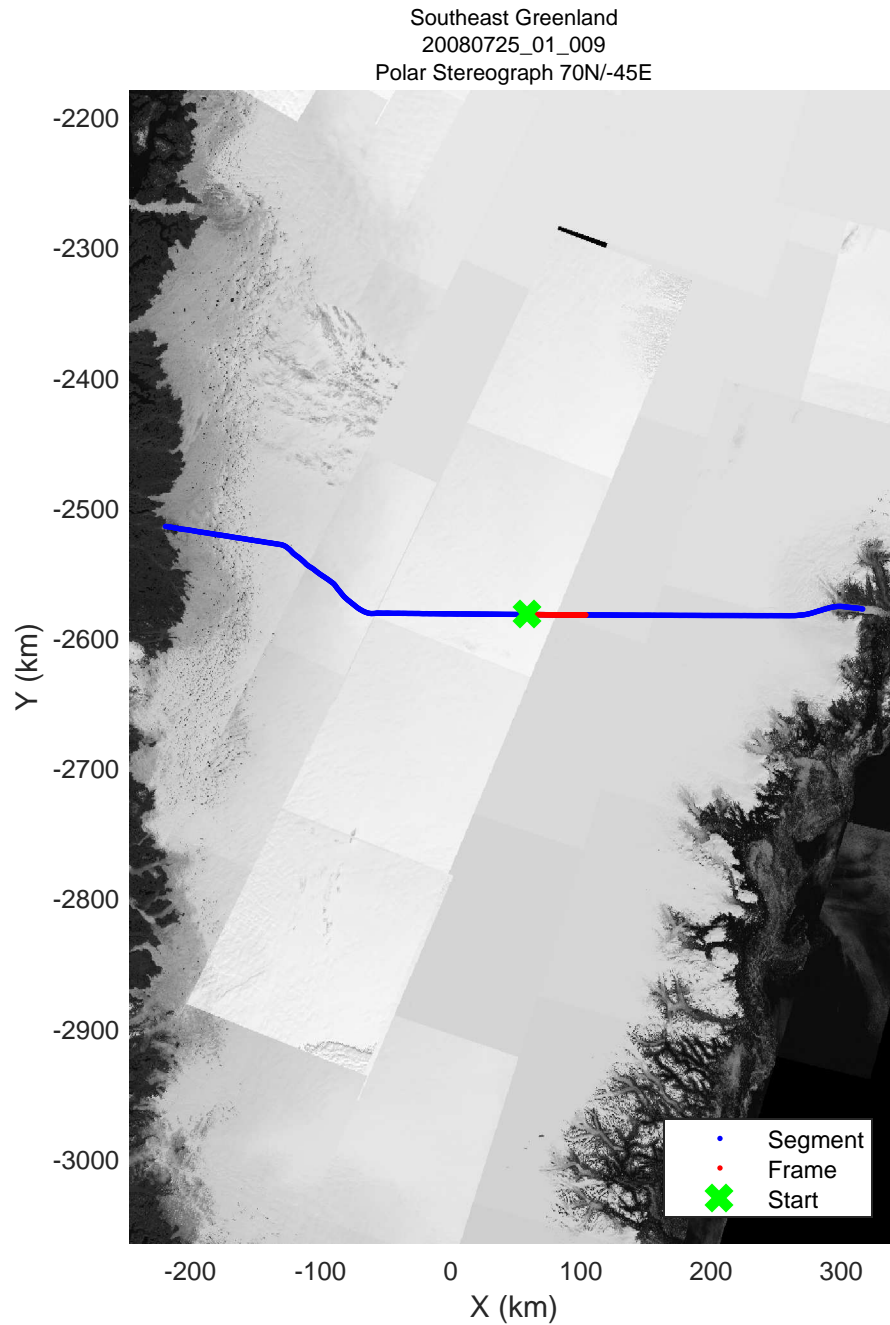

mcrds 2008_Greenland_TO: "Southeast Greenland" 20080725_01_007: 11:41:39.8 to 11:46:54.4 GPS

mcrds 2008_Greenland_TO: "Southeast Greenland" 20080725_01_008: 11:46:55.2 to 11:53:07.8 GPS

mcrds 2008_Greenland_TO: "Southeast Greenland" 20080725_01_008: 11:46:55.2 to 11:53:07.8 GPS