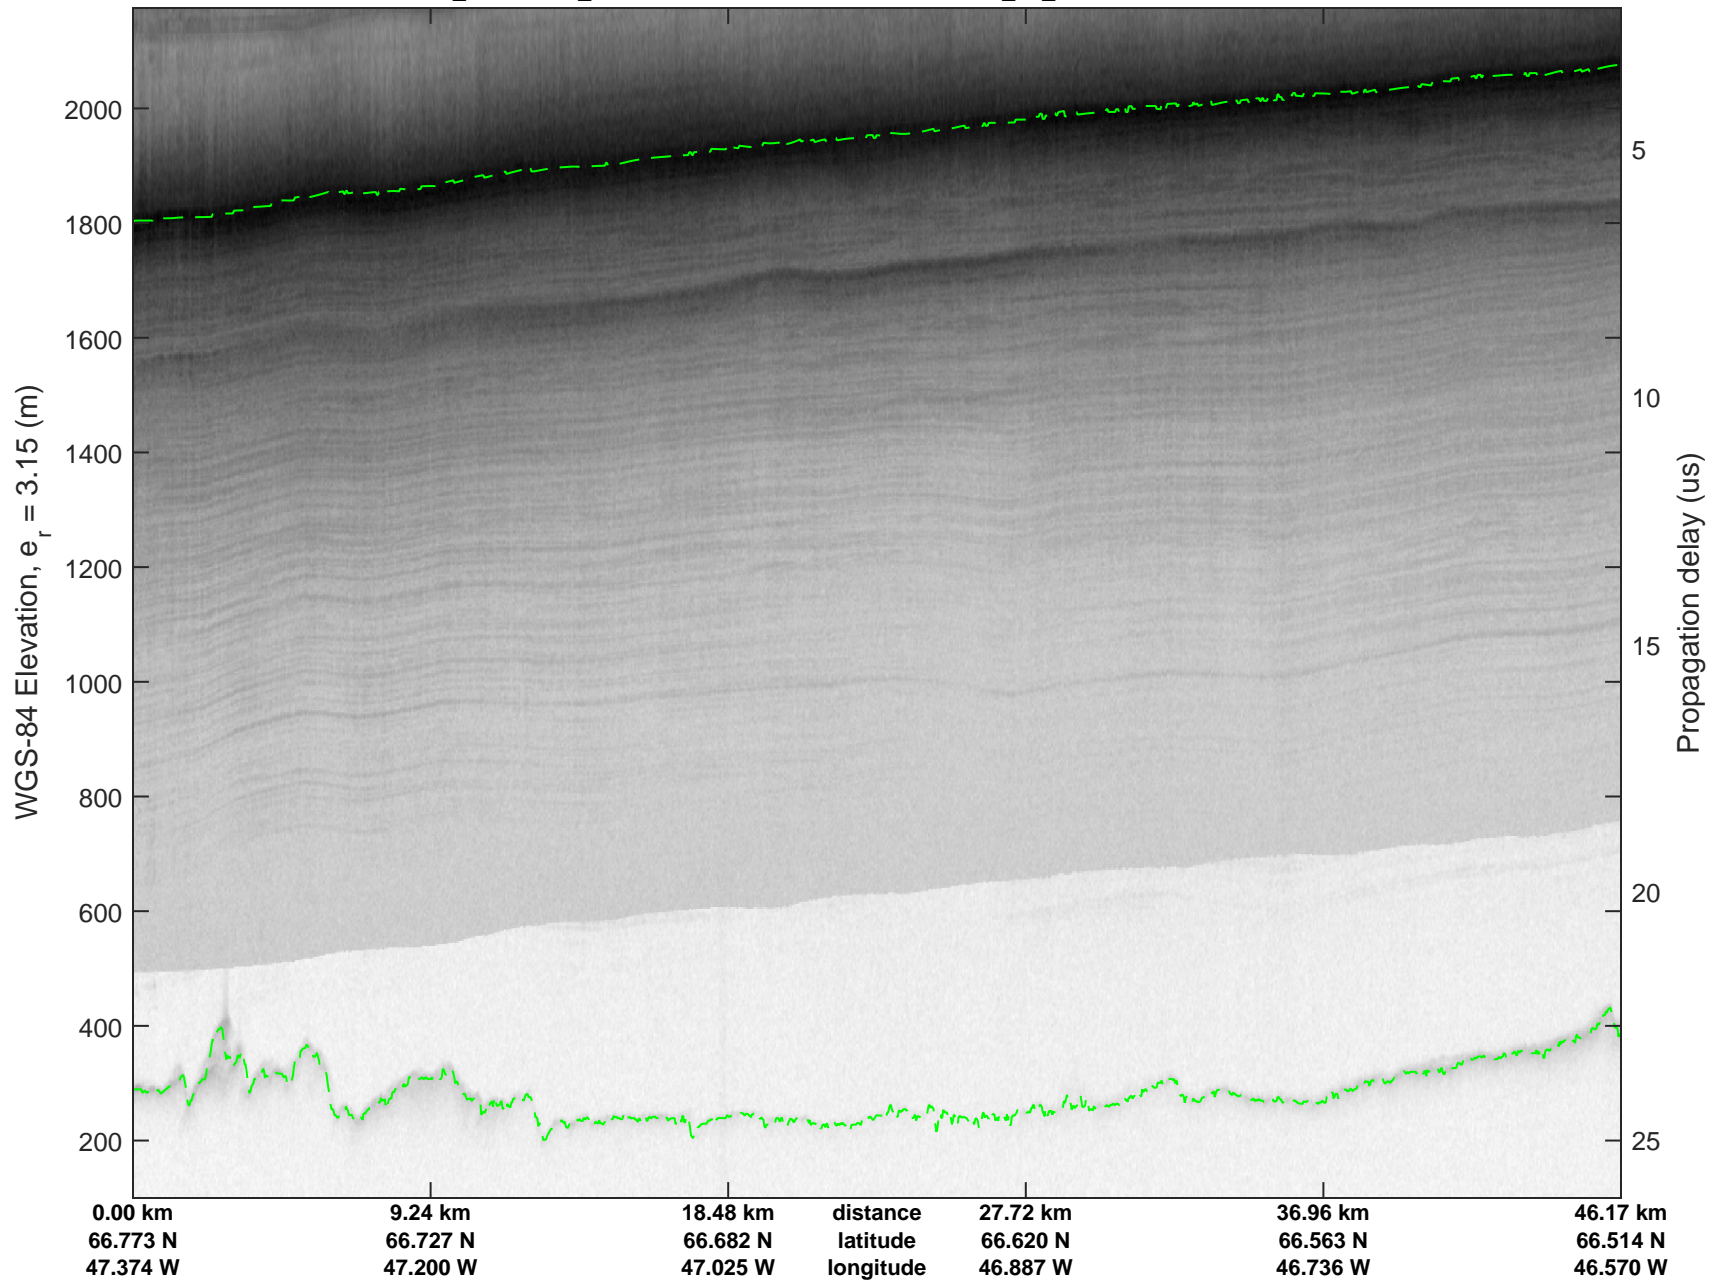

Southeast Greenland
20080725_01_002
Polar Stereograph 70N/-45E

mcrds 2008_Greenland_TO: "Southeast Greenland" 20080725_01_002: 10:54:28.4 to 11:05:37.4 GPS

mcrds 2008_Greenland_TO: "Southeast Greenland" 20080725_01_002: 10:54:28.4 to 11:05:37.4 GPS

mcrds 2008_Greenland_TO: "Southeast Greenland" 20080725_01_003: 11:05:38.4 to 11:13:11.4 GPS

mcrds 2008_Greenland_TO: "Southeast Greenland" 20080725_01_003: 11:05:38.4 to 11:13:11.4 GPS

Southeast Greenland
20080725_01_004
Polar Stereograph 70N/-45E

mcrds 2008_Greenland_TO: "Southeast Greenland" 20080725_01_004: 11:13:12.1 to 11:24:16.9 GPS

mcrds 2008_Greenland_TO: "Southeast Greenland" 20080725_01_004: 11:13:12.1 to 11:24:16.9 GPS

Southeast Greenland
20080725_01_005
Polar Stereograph 70N/-45E