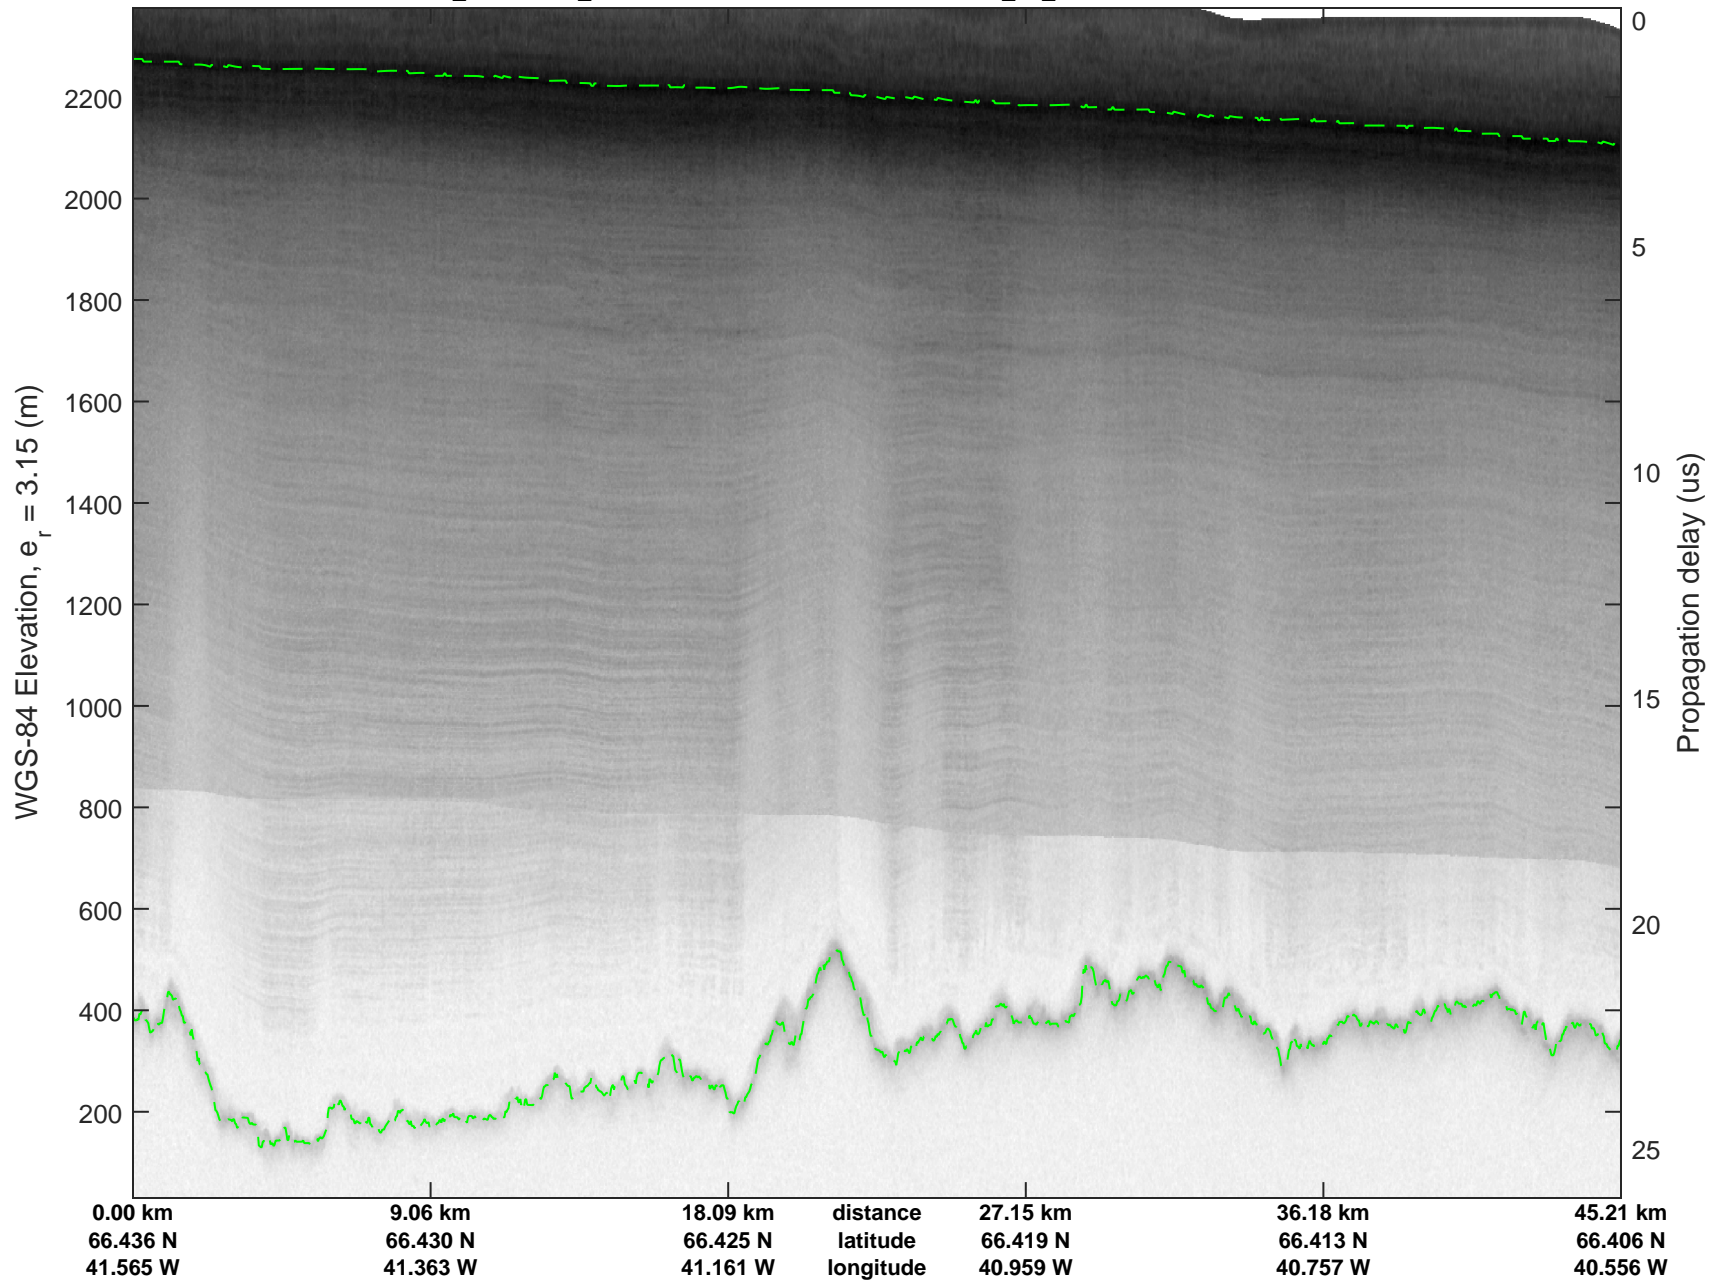

mcrds 2008_Greenland_TO: "Southeast Greenland" 20080725_01_009: 11:53:08.7 to 12:03:53.7 GPS

mcrds 2008_Greenland_TO: "Southeast Greenland" 20080725_01_009: 11:53:08.7 to 12:03:53.7 GPS

mcrds 2008_Greenland_TO: "Southeast Greenland" 20080725_01_010: 12:03:54.7 to 12:09:28.5 GPS

mcrds 2008_Greenland_TO: "Southeast Greenland" 20080725_01_010: 12:03:54.7 to 12:09:28.5 GPS

mcrds 2008_Greenland_TO: "Southeast Greenland" 20080725_01_011: 12:09:29.3 to 12:16:15.1 GPS

mcrds 2008_Greenland_TO: "Southeast Greenland" 20080725_01_011: 12:09:29.3 to 12:16:15.1 GPS

mcrds 2008_Greenland_TO: "Southeast Greenland" 20080725_01_012: 12:16:16.3 to 12:27:18.7 GPS

mcrds 2008_Greenland_TO: "Southeast Greenland" 20080725_01_012: 12:16:16.3 to 12:27:18.7 GPS

mcrds 2008_Greenland_TO: "Southeast Greenland" 20080725_01_013: 12:27:19.8 to 12:35:54.3 GPS

mcrds 2008_Greenland_TO: "Southeast Greenland" 20080725_01_013: 12:27:19.8 to 12:35:54.3 GPS

mcrds 2008_Greenland_TO: "Southeast Greenland" 20080725_01_014: 12:35:55.3 to 12:43:20.4 GPS

mcrds 2008_Greenland_TO: "Southeast Greenland" 20080725_01_014: 12:35:55.3 to 12:43:20.4 GPS