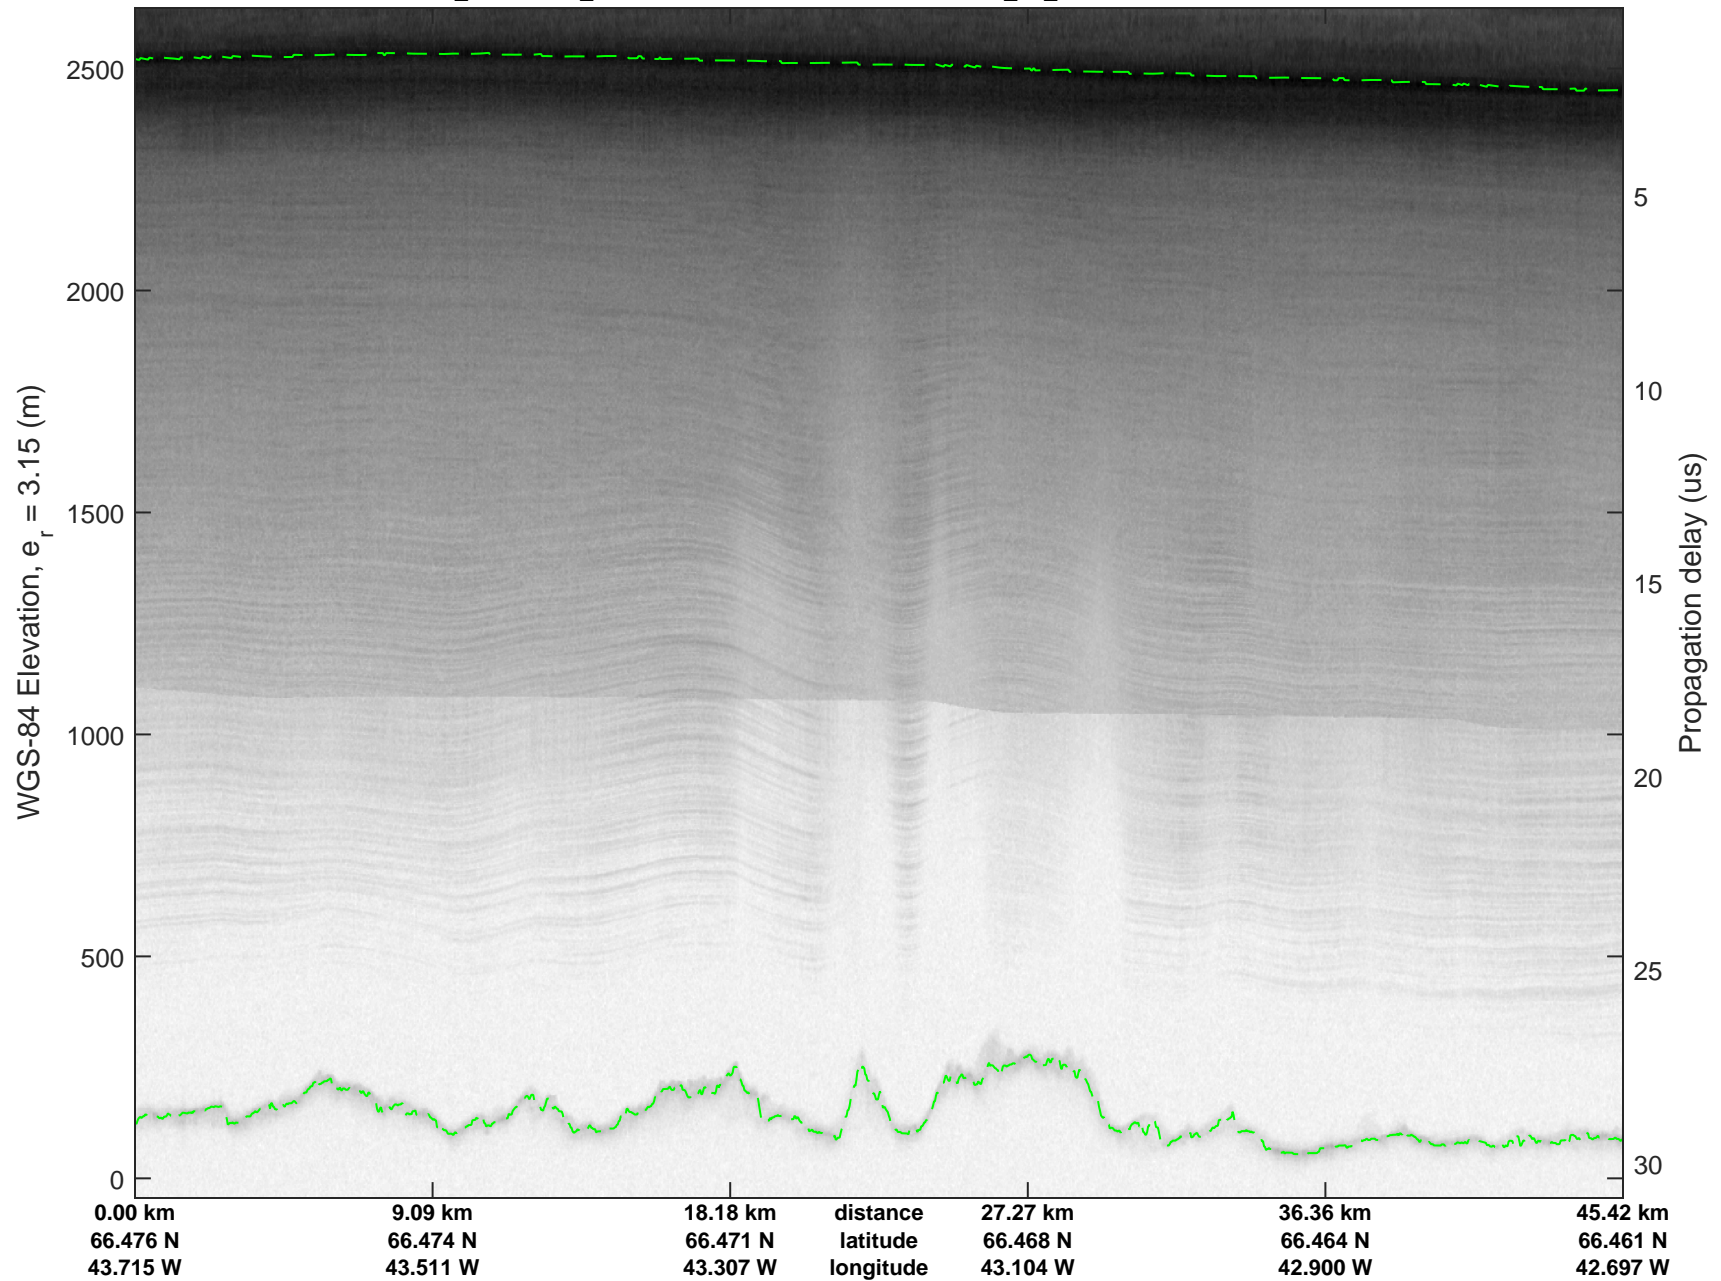

mcrds 2008_Greenland_TO: "Southeast Greenland" 20080725_01_006: 11:32:06.2 to 11:41:39.0 GPS

Southeast Greenland
20080725_01_007
Polar Stereograph 70N/-45E

mcrds 2008_Greenland_TO: "Southeast Greenland" 20080725_01_007: 11:41:39.8 to 11:46:54.4 GPS

mcrds 2008_Greenland_TO: "Southeast Greenland" 20080725_01_007: 11:41:39.8 to 11:46:54.4 GPS

mcrds 2008_Greenland_TO: "Southeast Greenland" 20080725_01_008: 11:46:55.2 to 11:53:07.8 GPS

mcrds 2008_Greenland_TO: "Southeast Greenland" 20080725_01_008: 11:46:55.2 to 11:53:07.8 GPS

mcrds 2008_Greenland_TO: "Southeast Greenland" 20080725_01_009: 11:53:08.7 to 12:03:53.7 GPS

mcrds 2008_Greenland_TO: "Southeast Greenland" 20080725_01_009: 11:53:08.7 to 12:03:53.7 GPS

mcrds 2008_Greenland_TO: "Southeast Greenland" 20080725_01_010: 12:03:54.7 to 12:09:28.5 GPS

mcrds 2008_Greenland_TO: "Southeast Greenland" 20080725_01_010: 12:03:54.7 to 12:09:28.5 GPS

mcrds 2008_Greenland_TO: "Southeast Greenland" 20080725_01_011: 12:09:29.3 to 12:16:15.1 GPS

mcrds 2008_Greenland_TO: "Southeast Greenland" 20080725_01_011: 12:09:29.3 to 12:16:15.1 GPS