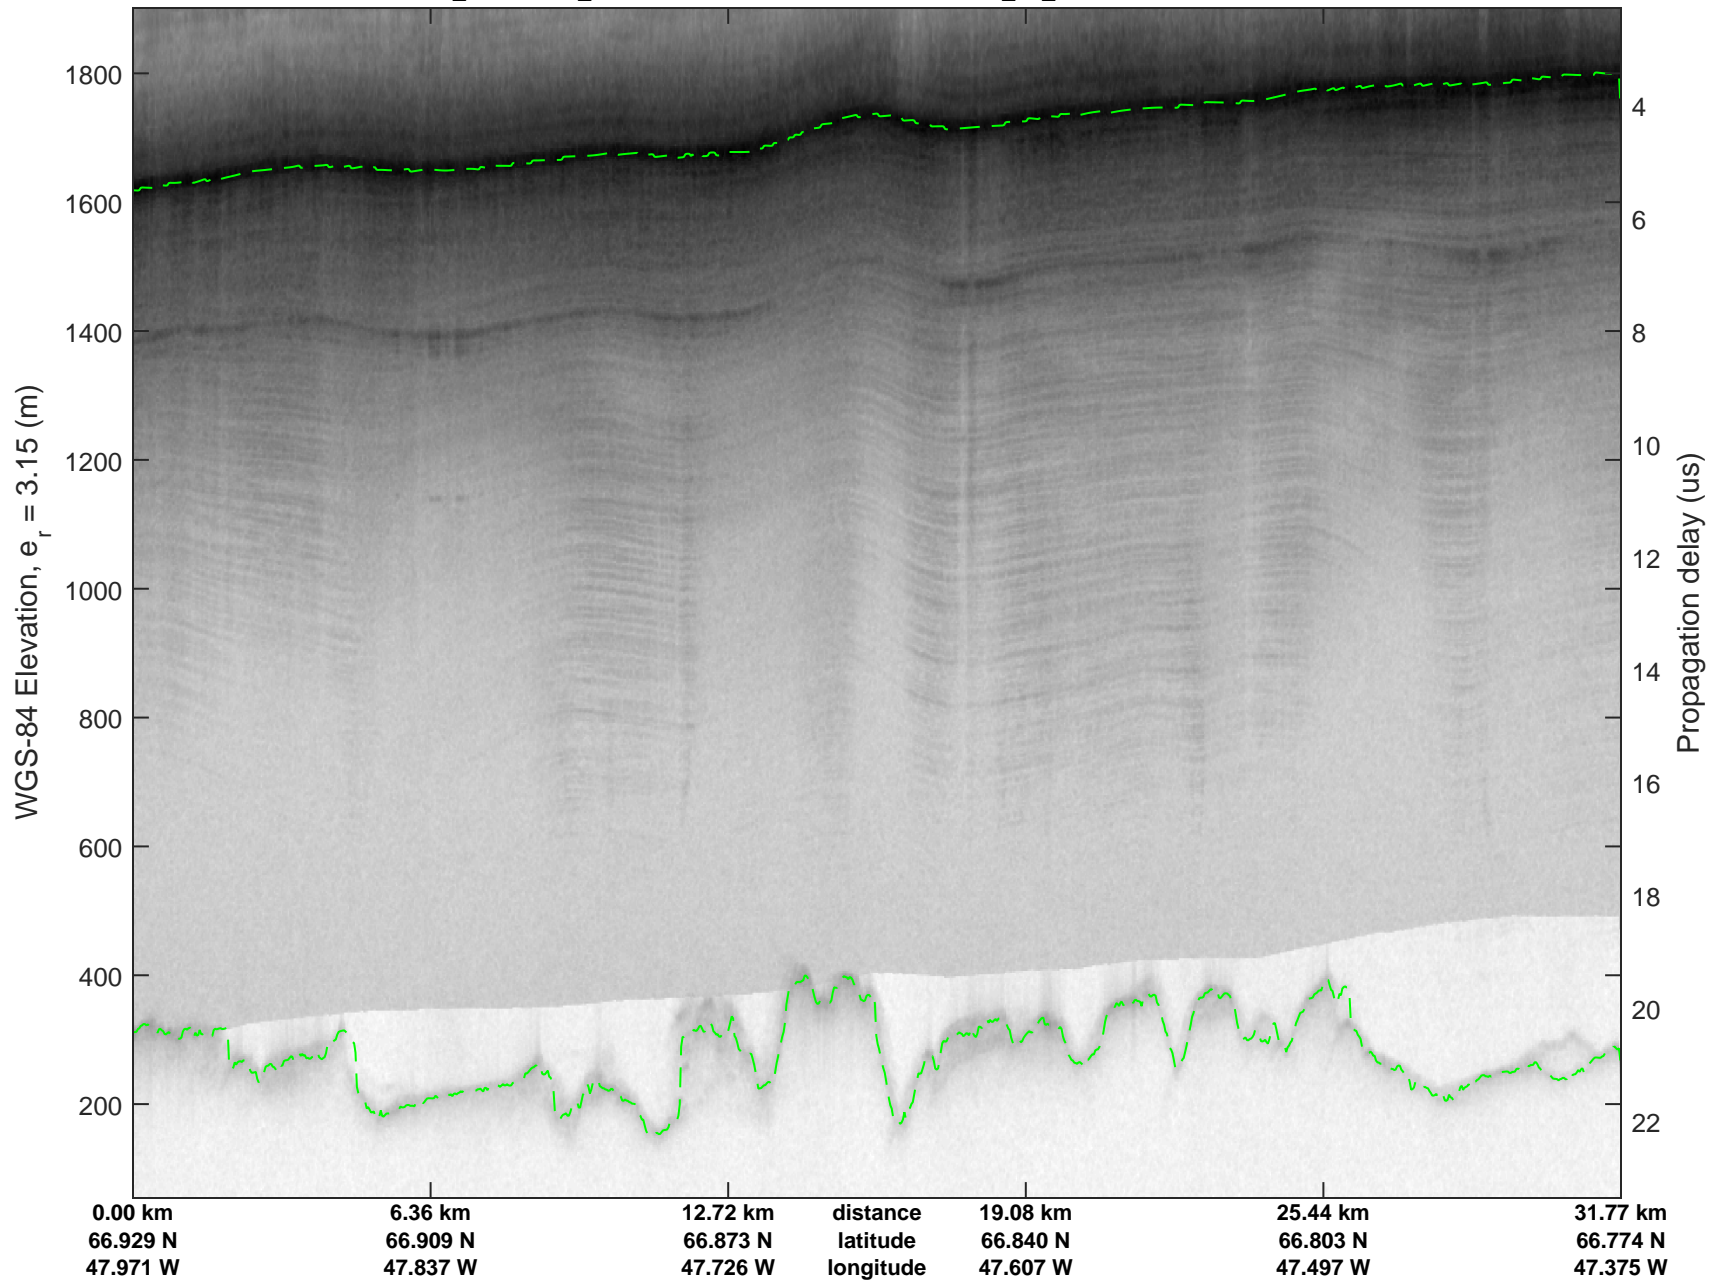

Southeast Greenland
20080725_01_001
Polar Stereograph 70N/-45E

mcrds 2008_Greenland_TO: "Southeast Greenland" 20080725_01_001: 10:44:16.6 to 10:54:27.6 GPS

mcrds 2008_Greenland_TO: "Southeast Greenland" 20080725_01_001: 10:44:16.6 to 10:54:27.6 GPS

Southeast Greenland
20080725_01_002
Polar Stereograph 70N/-45E

mcrds 2008_Greenland_TO: "Southeast Greenland" 20080725_01_002: 10:54:28.4 to 11:05:37.4 GPS

mcrds 2008_Greenland_TO: "Southeast Greenland" 20080725_01_002: 10:54:28.4 to 11:05:37.4 GPS

mcrds 2008_Greenland_TO: "Southeast Greenland" 20080725_01_003: 11:05:38.4 to 11:13:11.4 GPS

mcrds 2008_Greenland_TO: "Southeast Greenland" 20080725_01_003: 11:05:38.4 to 11:13:11.4 GPS

Southeast Greenland
20080725_01_004
Polar Stereograph 70N/-45E

mcrds 2008_Greenland_TO: "Southeast Greenland" 20080725_01_004: 11:13:12.1 to 11:24:16.9 GPS

mcrds 2008_Greenland_TO: "Southeast Greenland" 20080725_01_004: 11:13:12.1 to 11:24:16.9 GPS

Southeast Greenland
20080725_01_005
Polar Stereograph 70N/-45E