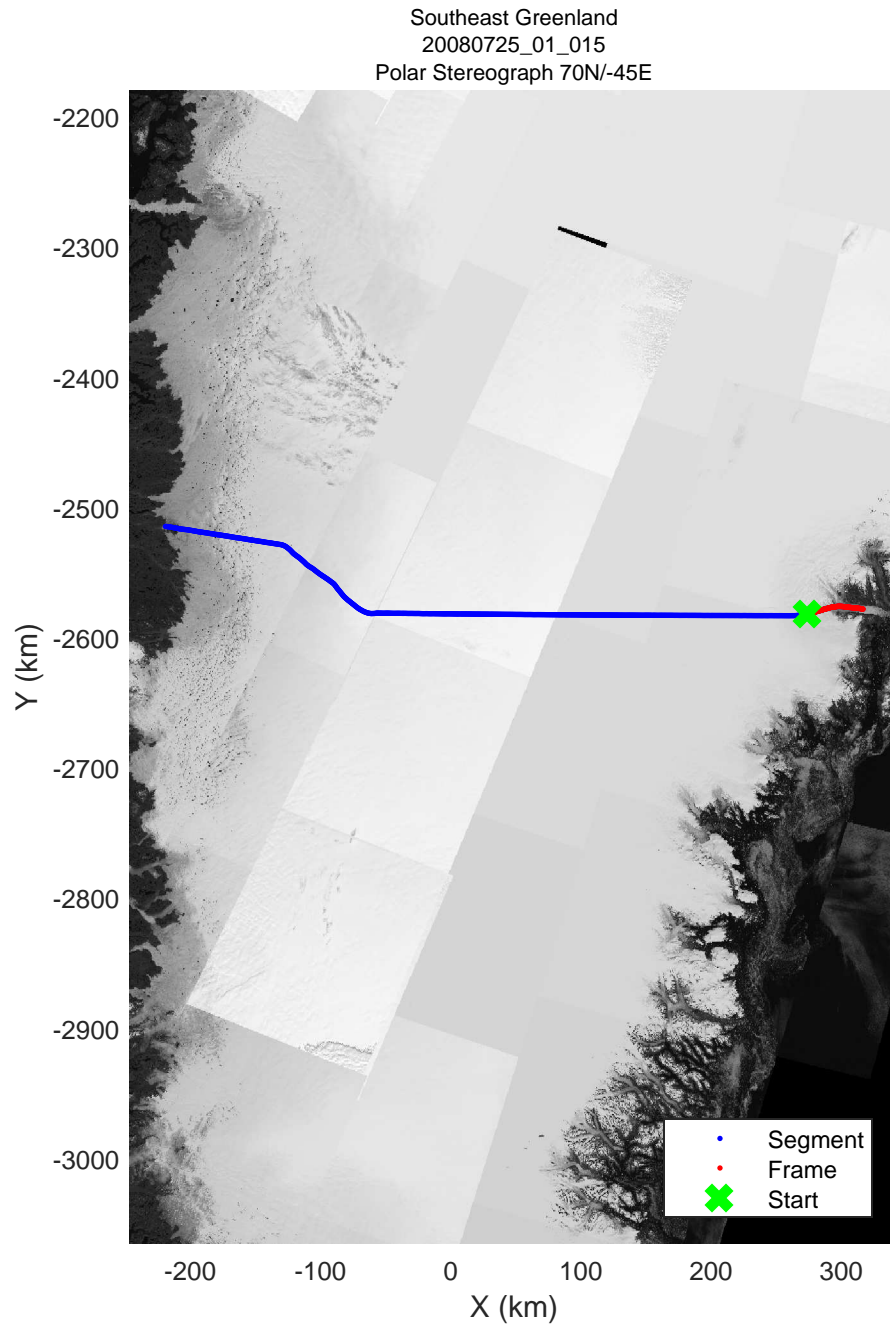

mcrds 2008_Greenland_TO: "Southeast Greenland" 20080725_01_013: 12:27:19.8 to 12:35:54.3 GPS

mcrds 2008_Greenland_TO: "Southeast Greenland" 20080725_01_014: 12:35:55.3 to 12:43:20.4 GPS

mcrds 2008_Greenland_TO: "Southeast Greenland" 20080725_01_014: 12:35:55.3 to 12:43:20.4 GPS