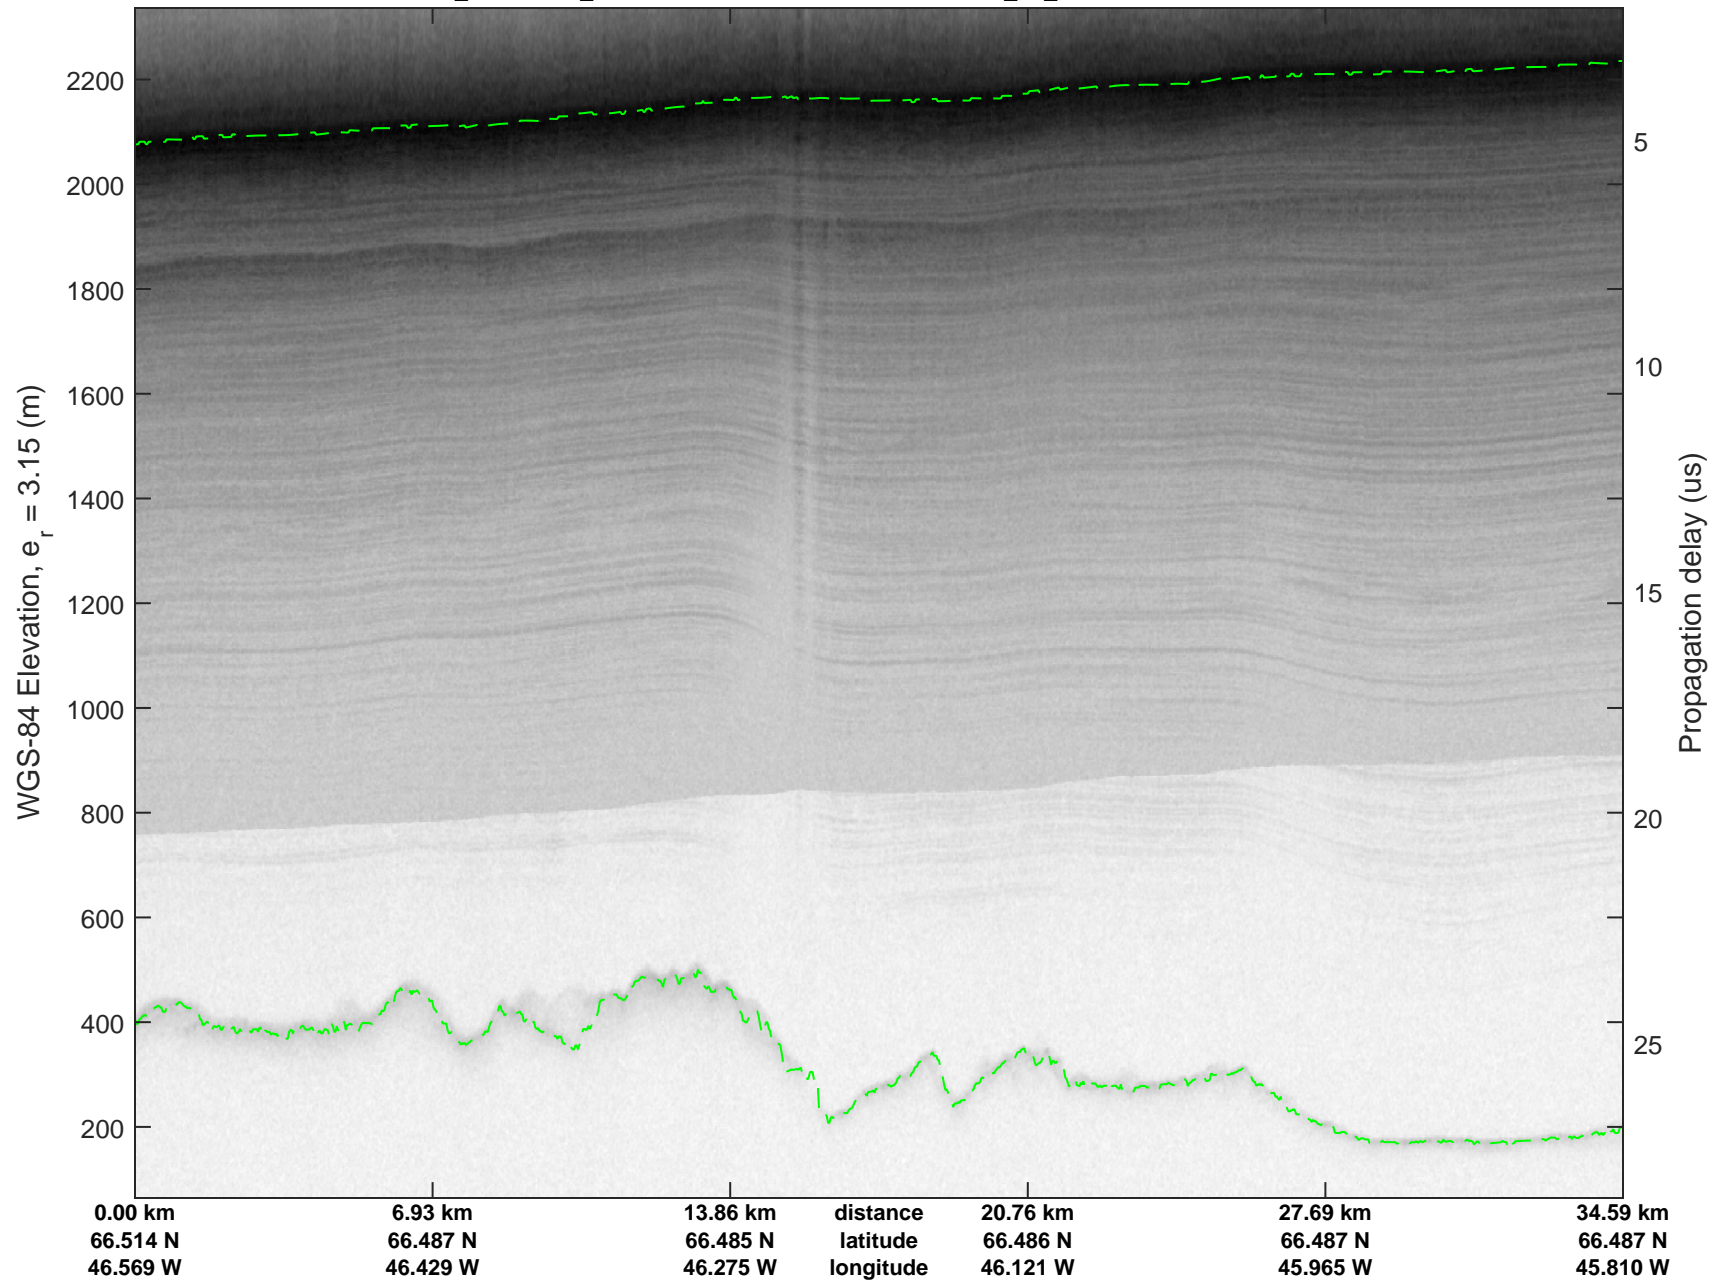

mcrds 2008_Greenland_TO: "Southeast Greenland" 20080725_01_004: 11:13:12.1 to 11:24:16.9 GPS

mcrds 2008_Greenland_TO: "Southeast Greenland" 20080725_01_004: 11:13:12.1 to 11:24:16.9 GPS

Southeast Greenland
20080725_01_005
Polar Stereograph 70N/-45E

mcrds 2008_Greenland_TO: "Southeast Greenland" 20080725_01_005: 11:24:17.8 to 11:32:05.4 GPS

mcrds 2008_Greenland_TO: "Southeast Greenland" 20080725_01_005: 11:24:17.8 to 11:32:05.4 GPS

mcrds 2008_Greenland_TO: "Southeast Greenland" 20080725_01_006: 11:32:06.2 to 11:41:39.0 GPS

mcrds 2008_Greenland_TO: "Southeast Greenland" 20080725_01_006: 11:32:06.2 to 11:41:39.0 GPS

Southeast Greenland
20080725_01_007
Polar Stereograph 70N/-45E

mcrds 2008_Greenland_TO: "Southeast Greenland" 20080725_01_007: 11:41:39.8 to 11:46:54.4 GPS