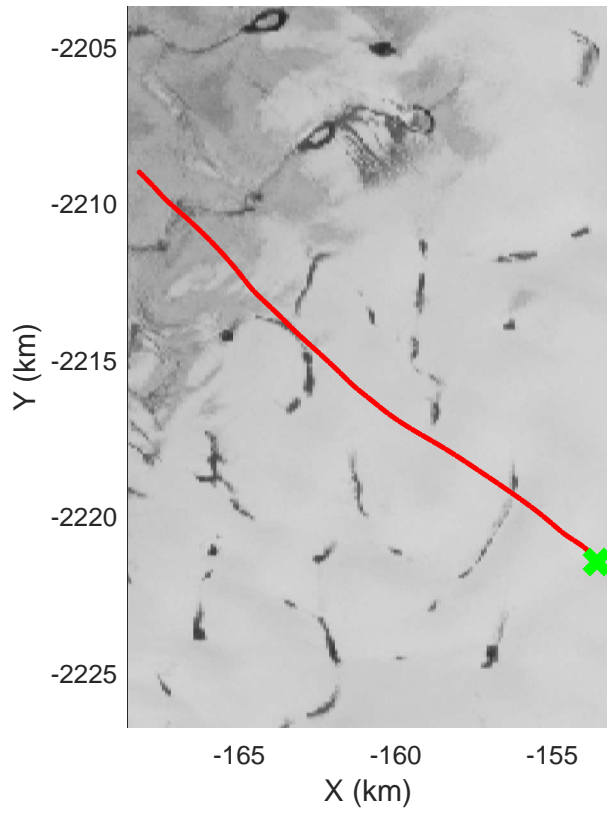

Jakobshavn, W Glaciers
20080722_02_002
Polar Stereograph 70N/-45E

mcrds 2008_Greenland_TO: "Jakobshavn, W Glaciers" 20080722_02_002: 13:16:33.1 to 13:23:08.0 GPS

mcrds 2008_Greenland_TO: "Jakobshavn, W Glaciers" 20080722_02_002: 13:16:33.1 to 13:23:08.0 GPS