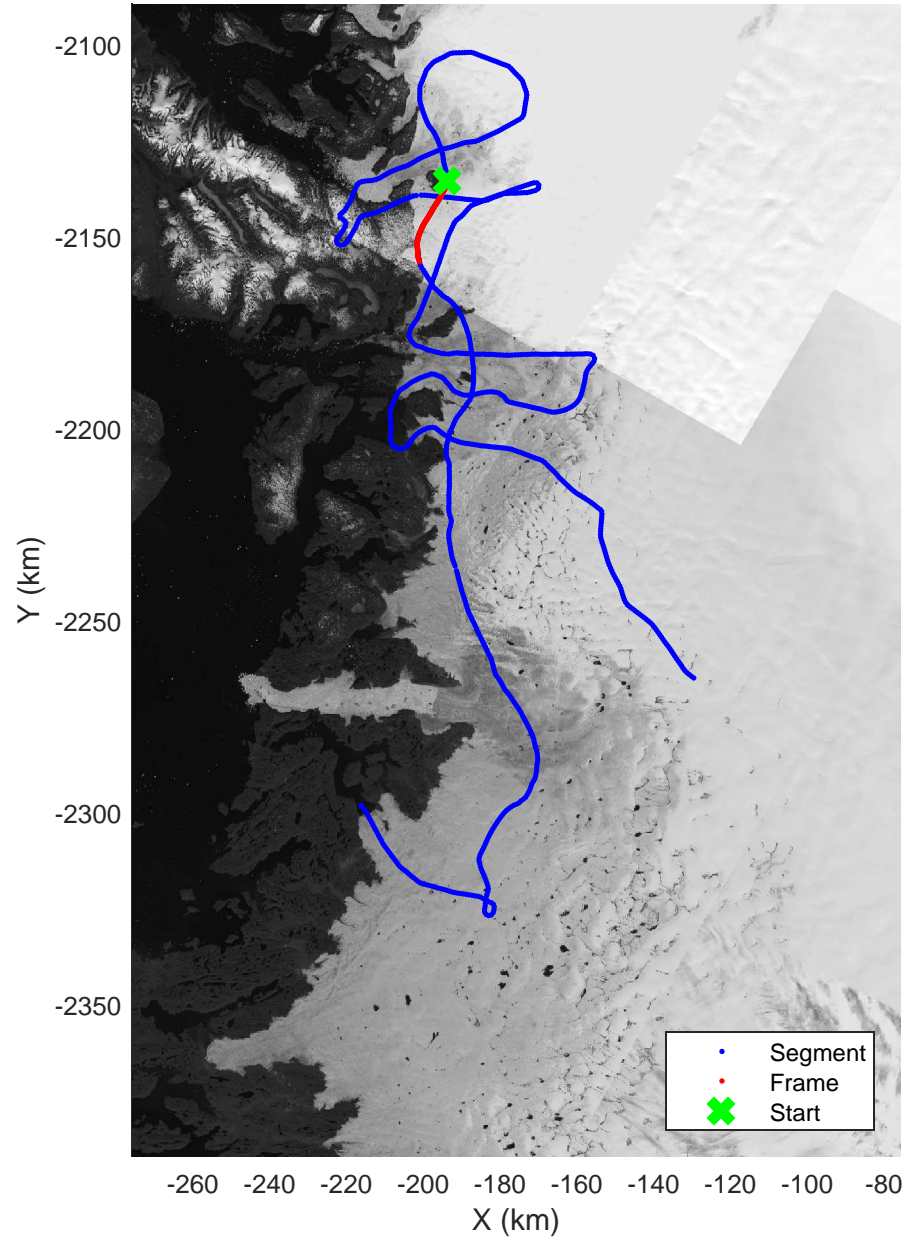

Jakobshavn, W Glaciers
20080722_02_018
Polar Stereograph 70N/-45E