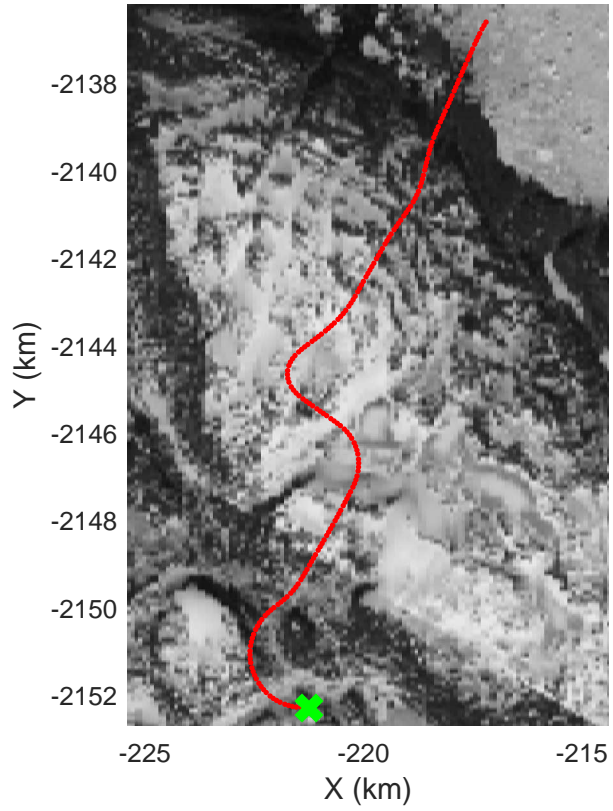

Jakobshavn, W Glaciers
 20080722_02_012
 Polar Stereograph 70N/-45E

mcrds 2008_Greenland_TO: "Jakobshavn, W Glaciers" 20080722_02_012: 14:31:07.3 to 14:37:48.4 GPS

mcrds 2008_Greenland_TO: "Jakobshavn, W Glaciers" 20080722_02_012: 14:31:07.3 to 14:37:48.4 GPS