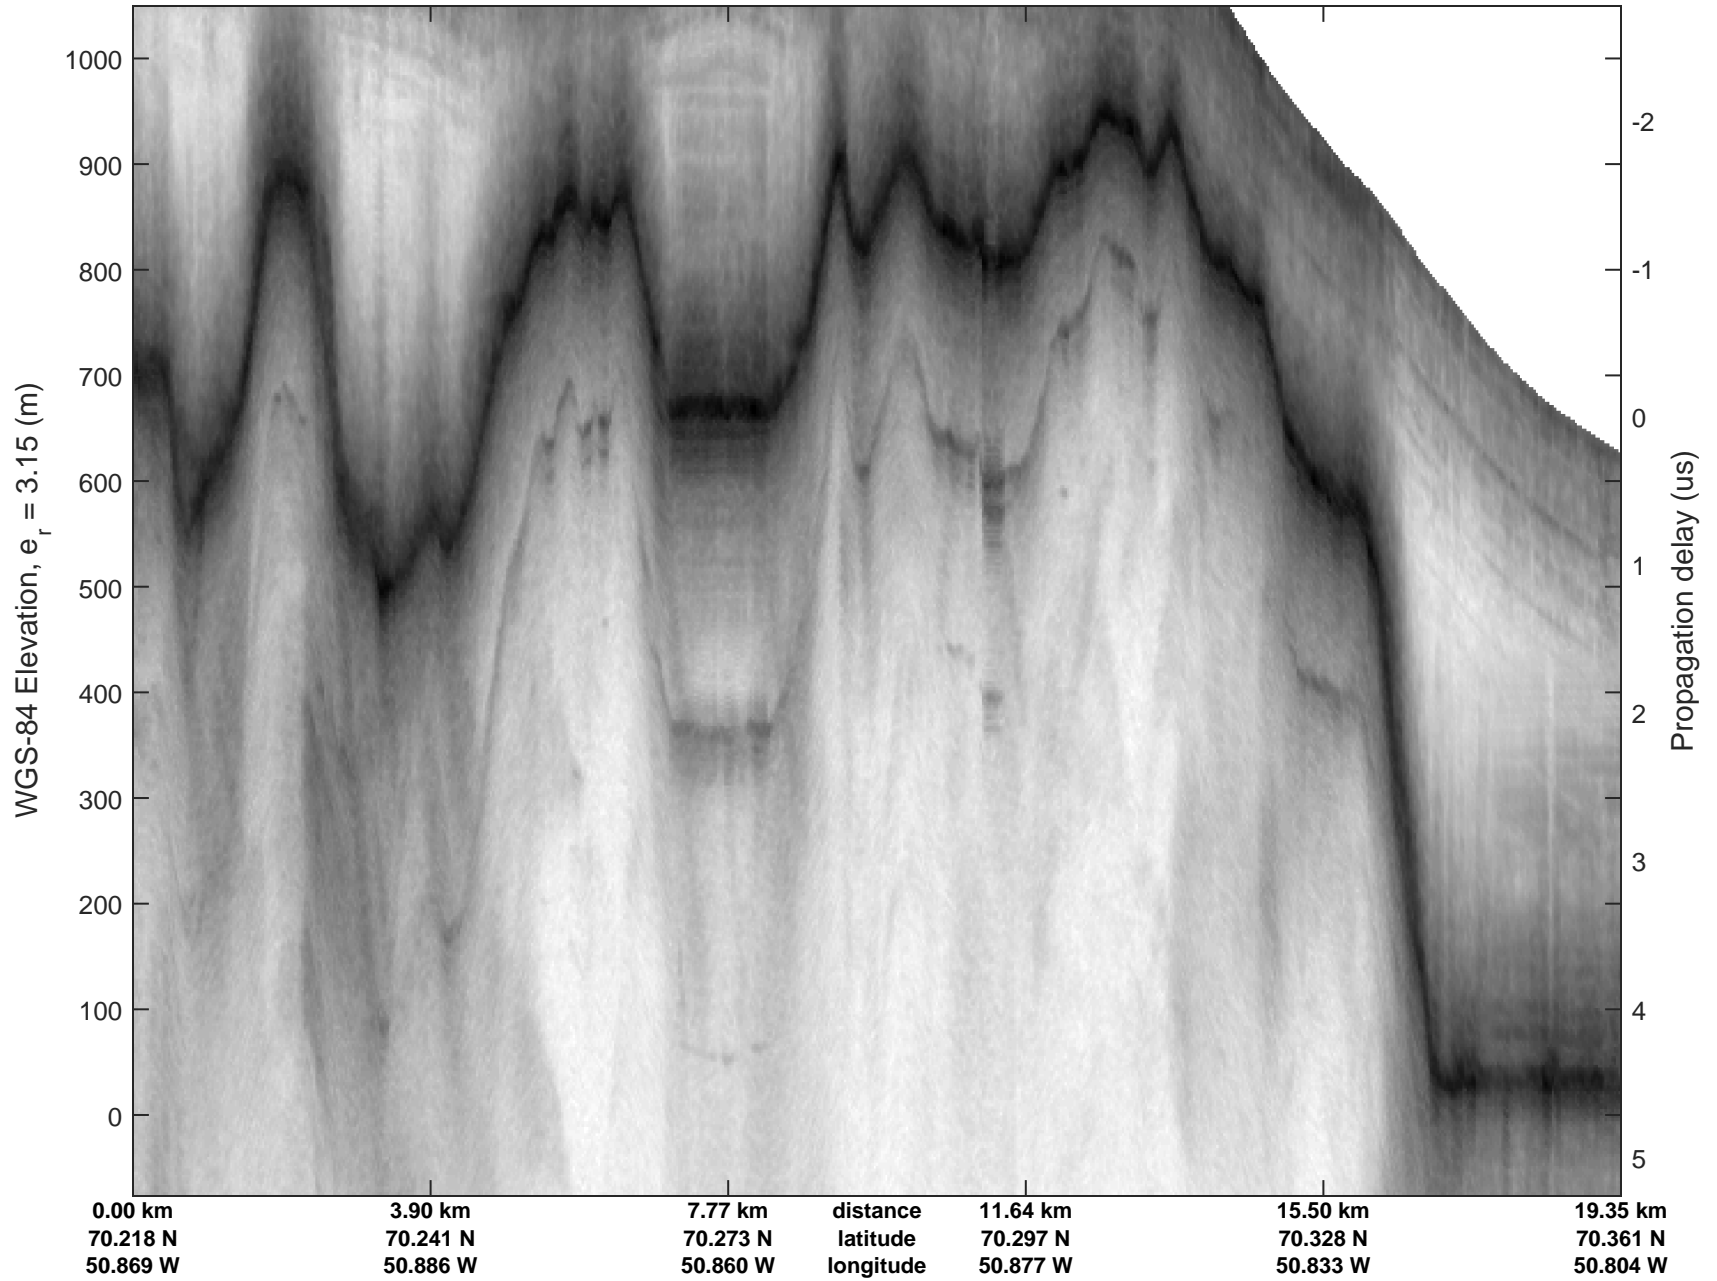

mcrds 2008_Greenland_TO: "Jakobshavn, W Glaciers" 20080722_02_013: 14:37:49.6 to 14:42:47.8 GPS