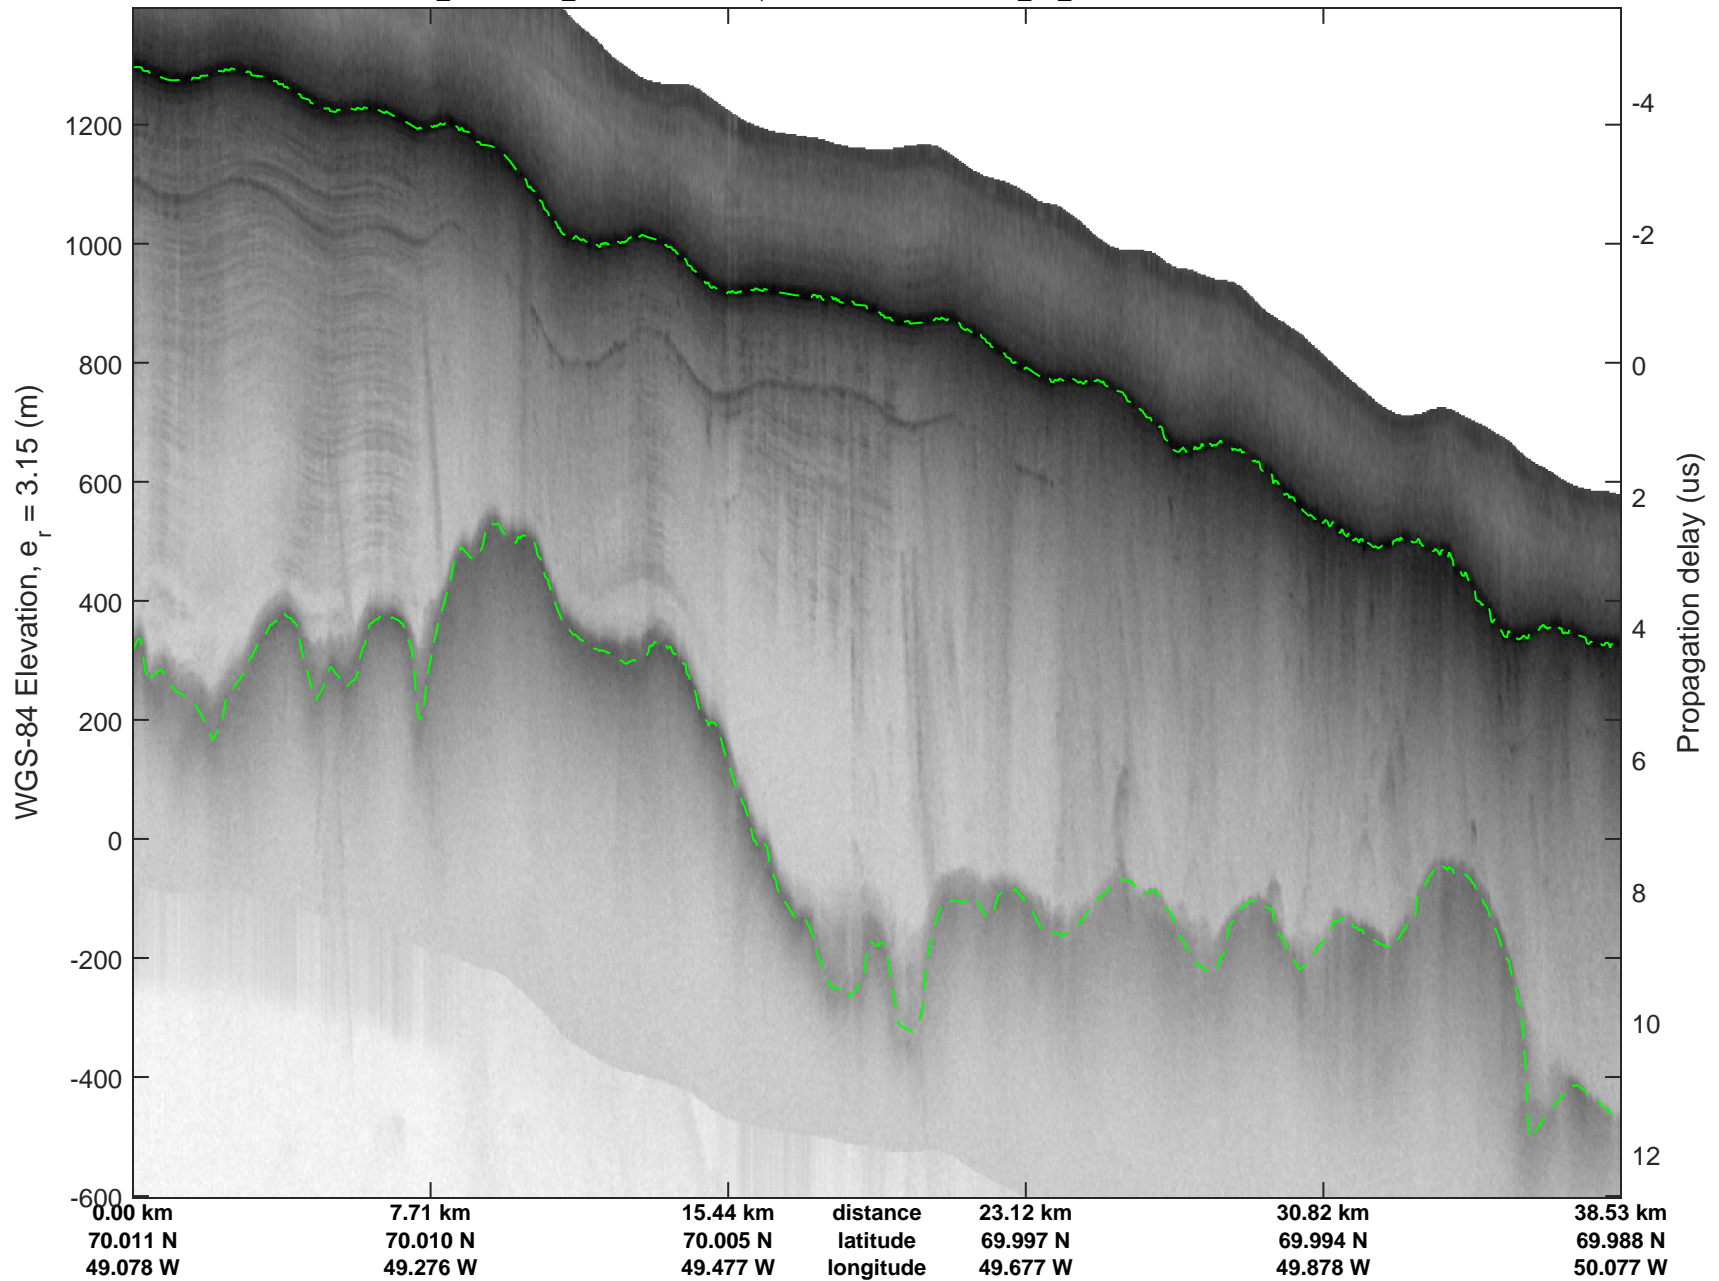

mcrds 2008_Greenland_TO: "Jakobshavn, W Glaciers" 20080722_02_008: 13:57:33.6 to 14:06:24.9 GPS