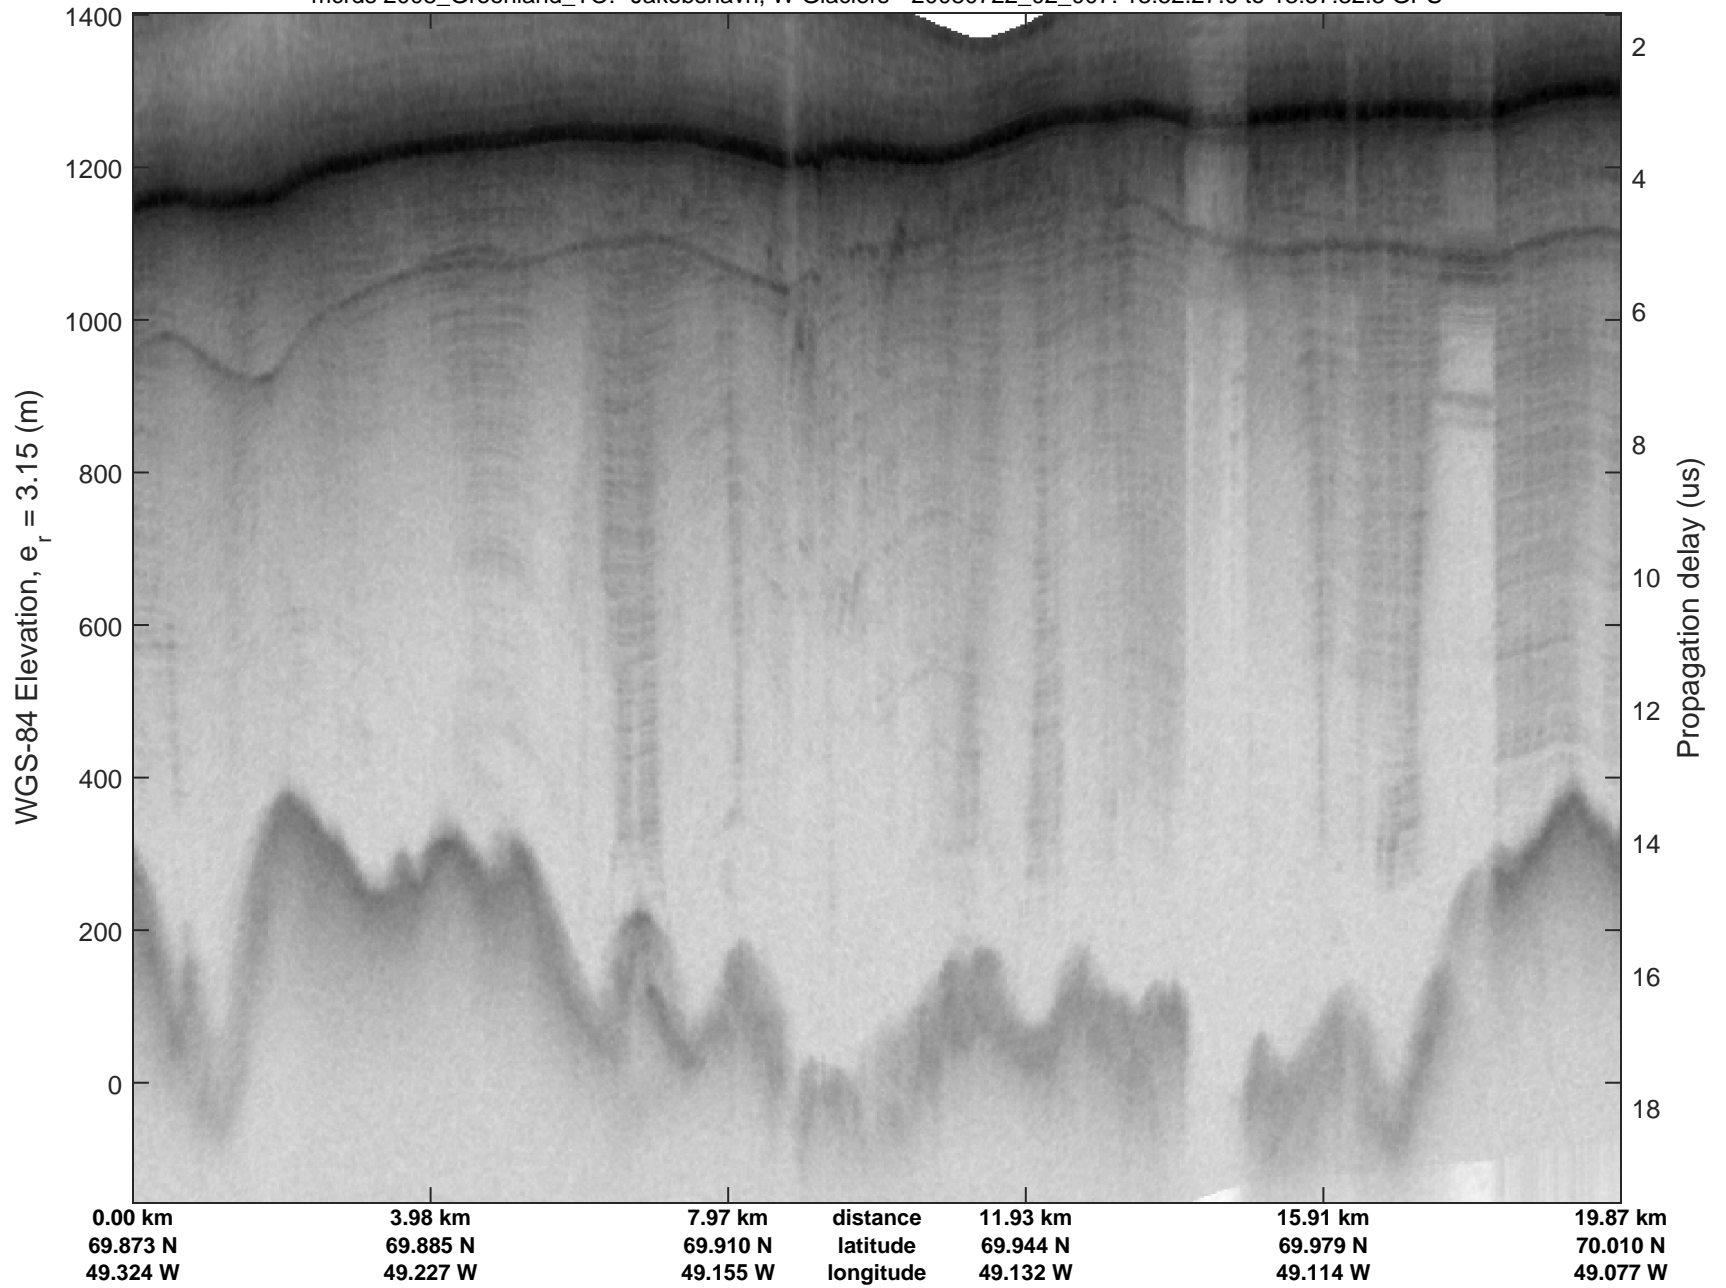

Jakobshavn, W Glaciers
20080722_02_005
Polar Stereograph 70N/-45E

mcrds 2008_Greenland_TO: "Jakobshavn, W Glaciers" 20080722_02_005: 13:36:50.7 to 13:45:39.8 GPS

mcrds 2008_Greenland_TO: "Jakobshavn, W Glaciers" 20080722_02_005: 13:36:50.7 to 13:45:39.8 GPS

Jakobshavn, W Glaciers
 20080722_02_006
 Polar Stereograph 70N/-45E

mcrds 2008_Greenland_TO: "Jakobshavn, W Glaciers" 20080722_02_006: 13:45:40.9 to 13:52:26.6 GPS

mcrds 2008_Greenland_TO: "Jakobshavn, W Glaciers" 20080722_02_006: 13:45:40.9 to 13:52:26.6 GPS

Jakobshavn, W Glaciers
 20080722_02_007
 Polar Stereograph 70N/-45E

mcrds 2008_Greenland_TO: "Jakobshavn, W Glaciers" 20080722_02_007: 13:52:27.6 to 13:57:32.3 GPS

mcrds 2008_Greenland_TO: "Jakobshavn, W Glaciers" 20080722_02_007: 13:52:27.6 to 13:57:32.3 GPS