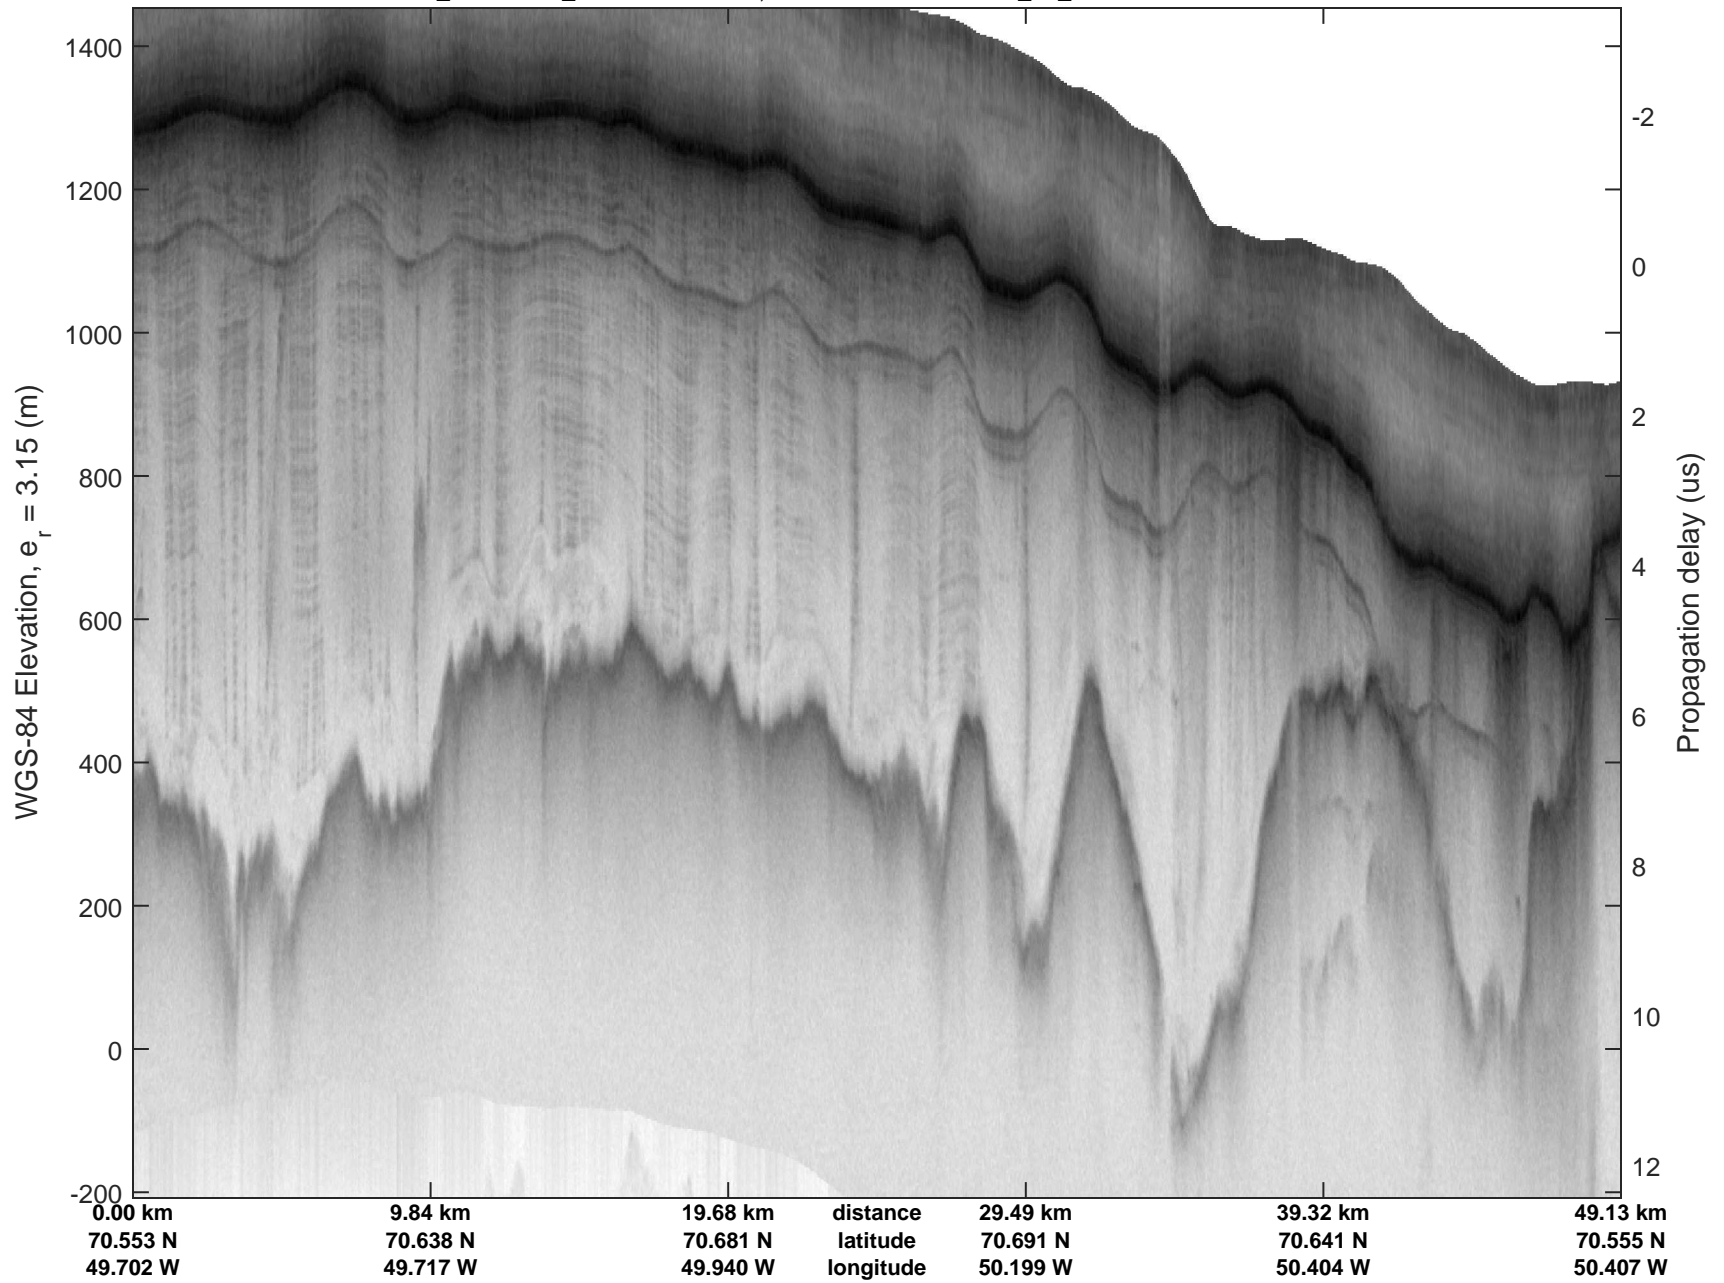

mcrds 2008_Greenland_TO: "Jakobshavn, W Glaciers" 20080722_02_016: 14:54:23.6 to 15:05:29.2 GPS