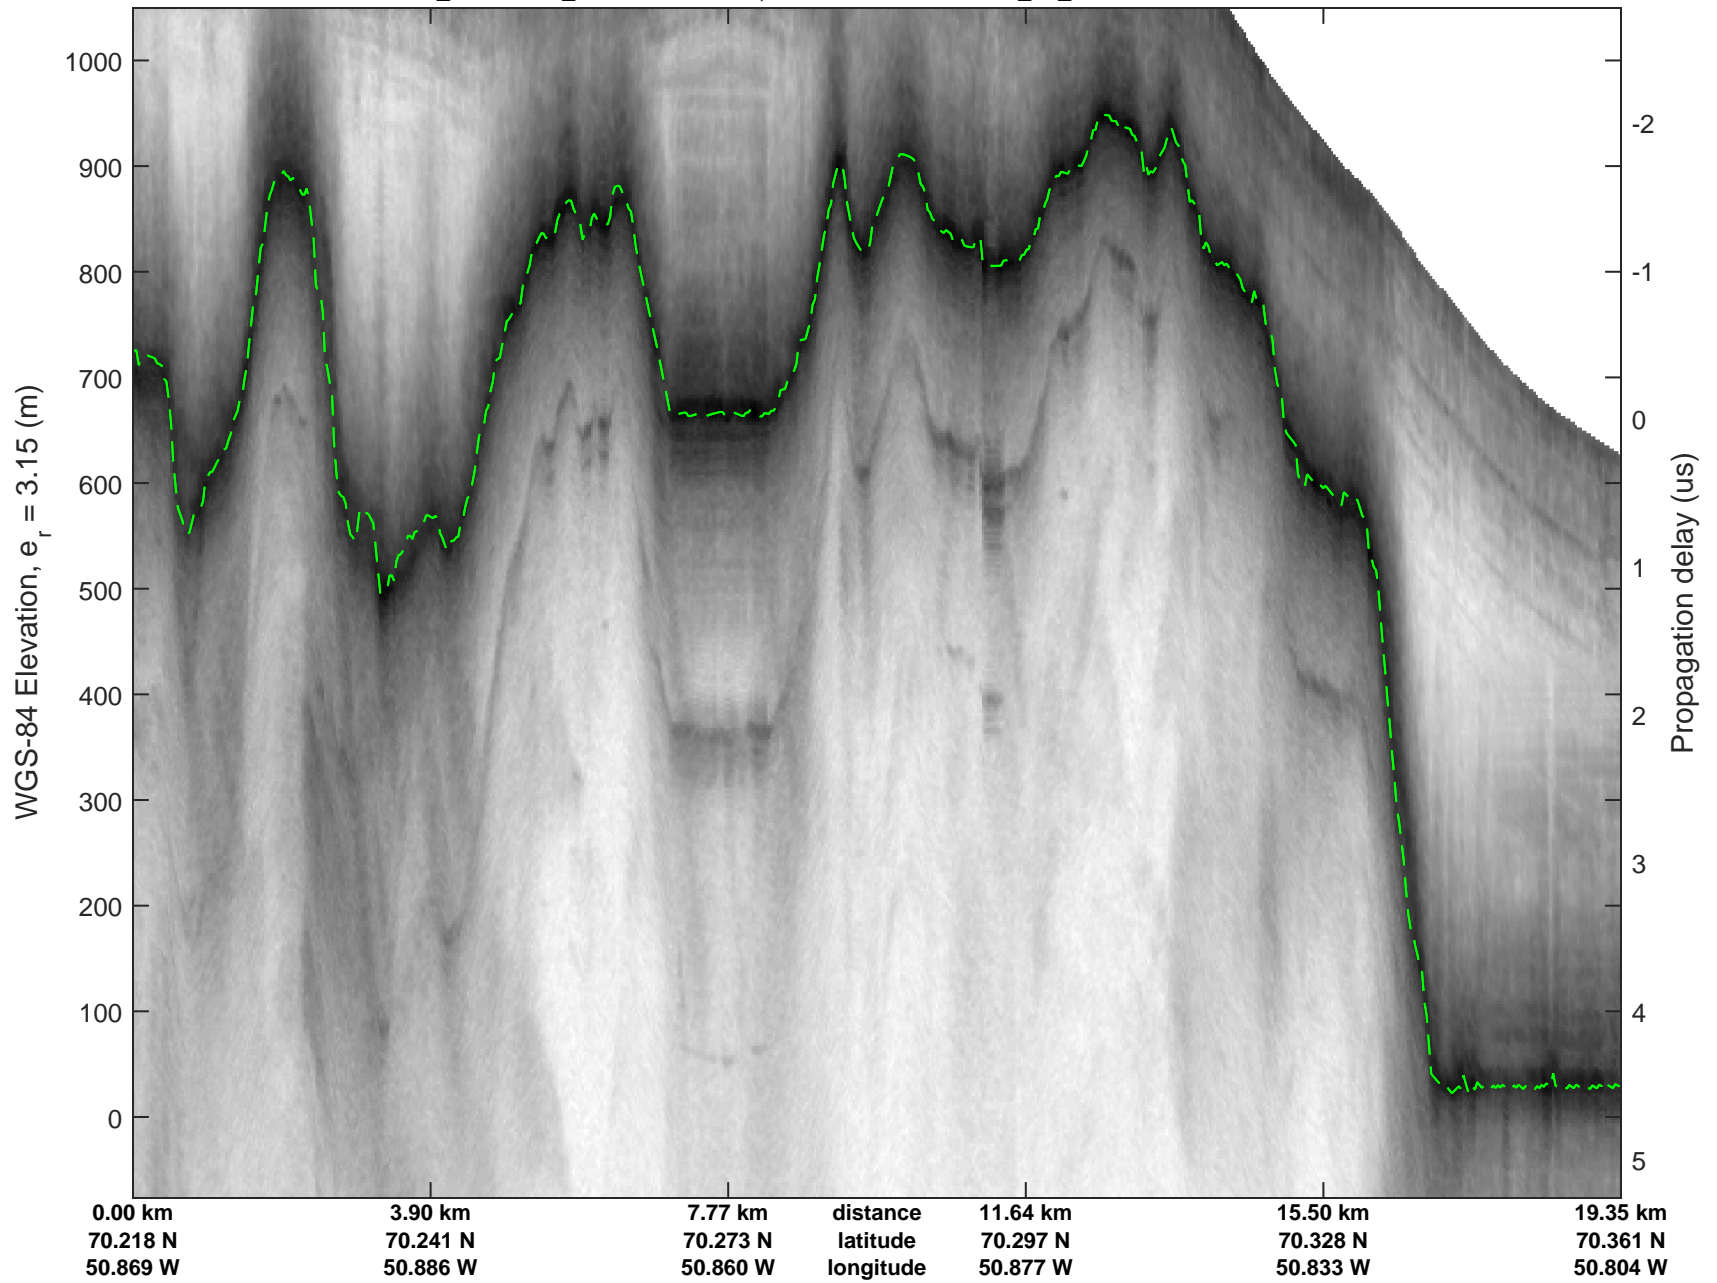

mcrds 2008_Greenland_TO: "Jakobshavn, W Glaciers" 20080722_02_013: 14:37:49.6 to 14:42:47.8 GPS