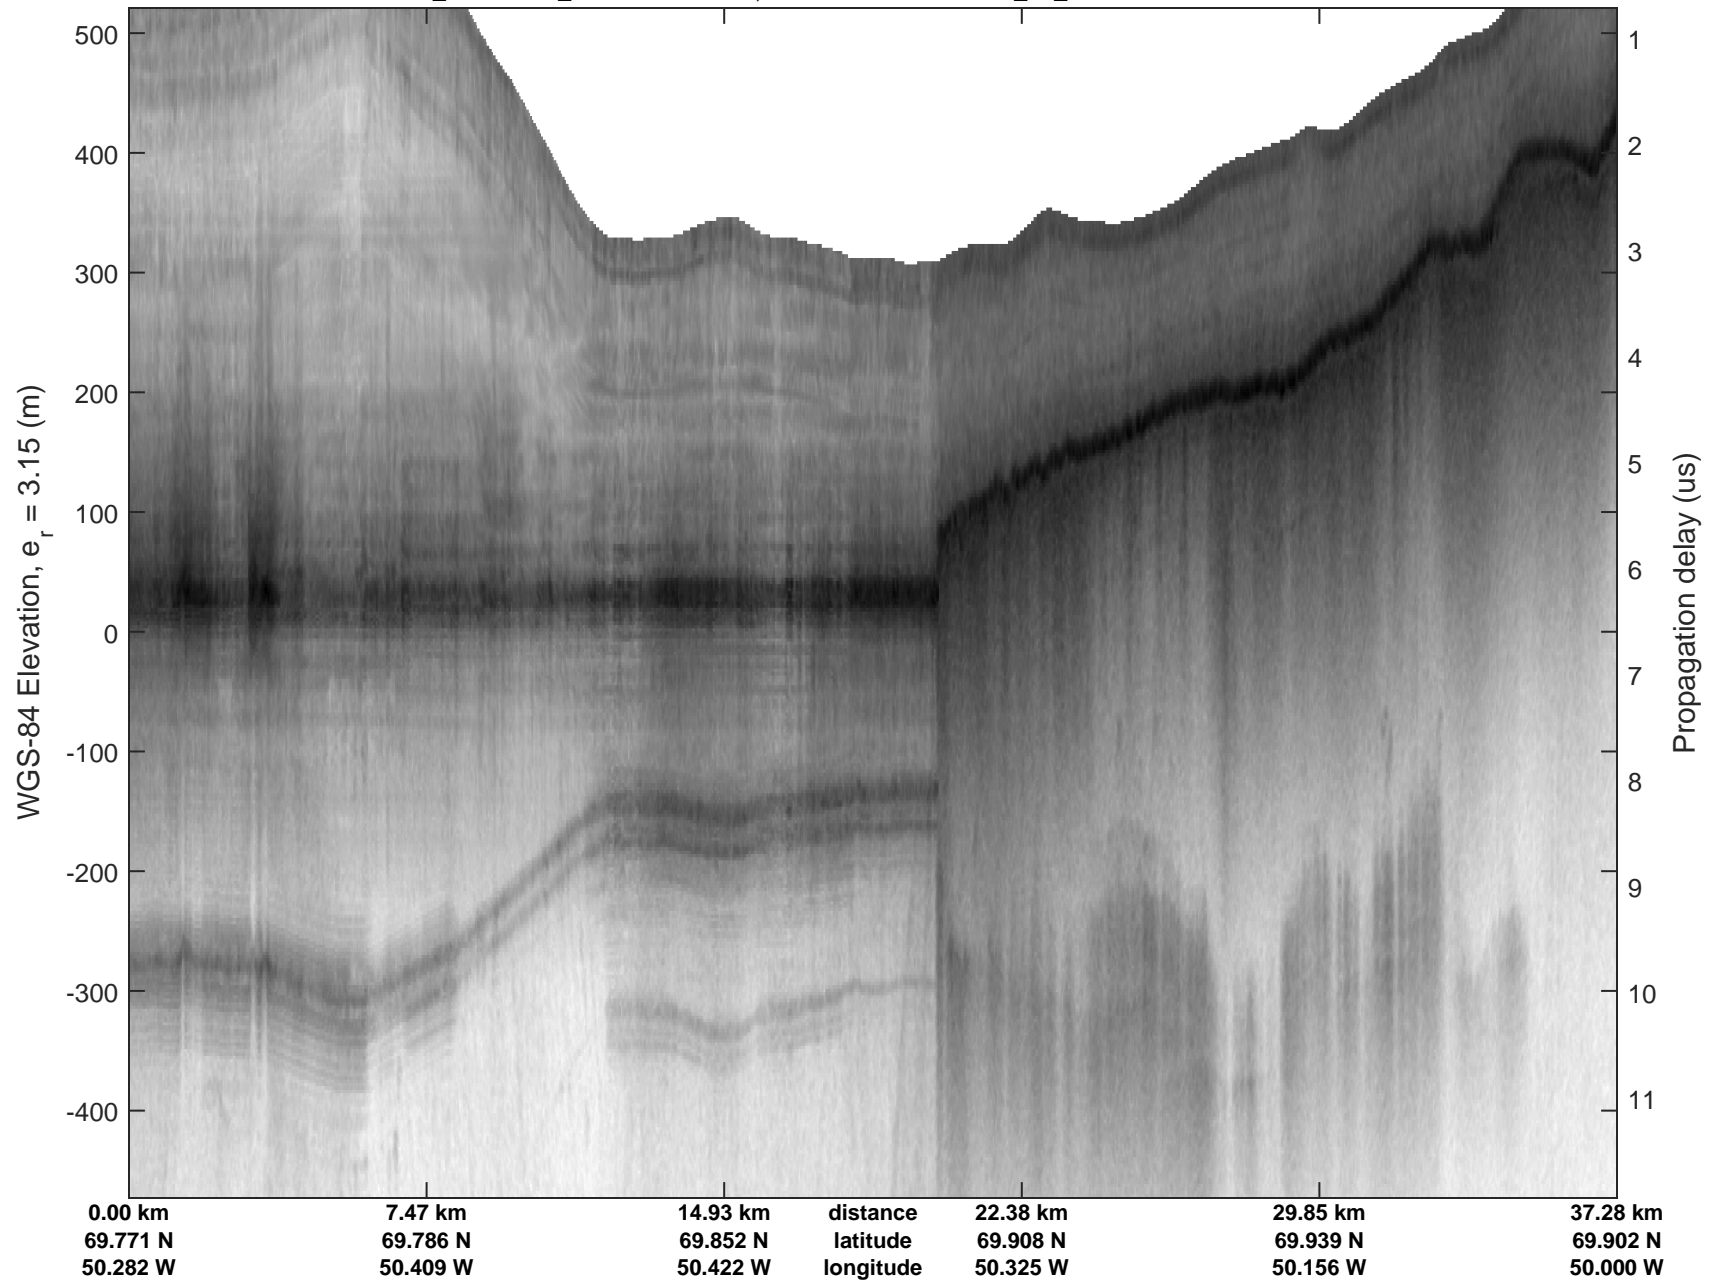

mcrds 2008_Greenland_TO: "Jakobshavn, W Glaciers" 20080722_02_005: 13:36:50.7 to 13:45:39.8 GPS