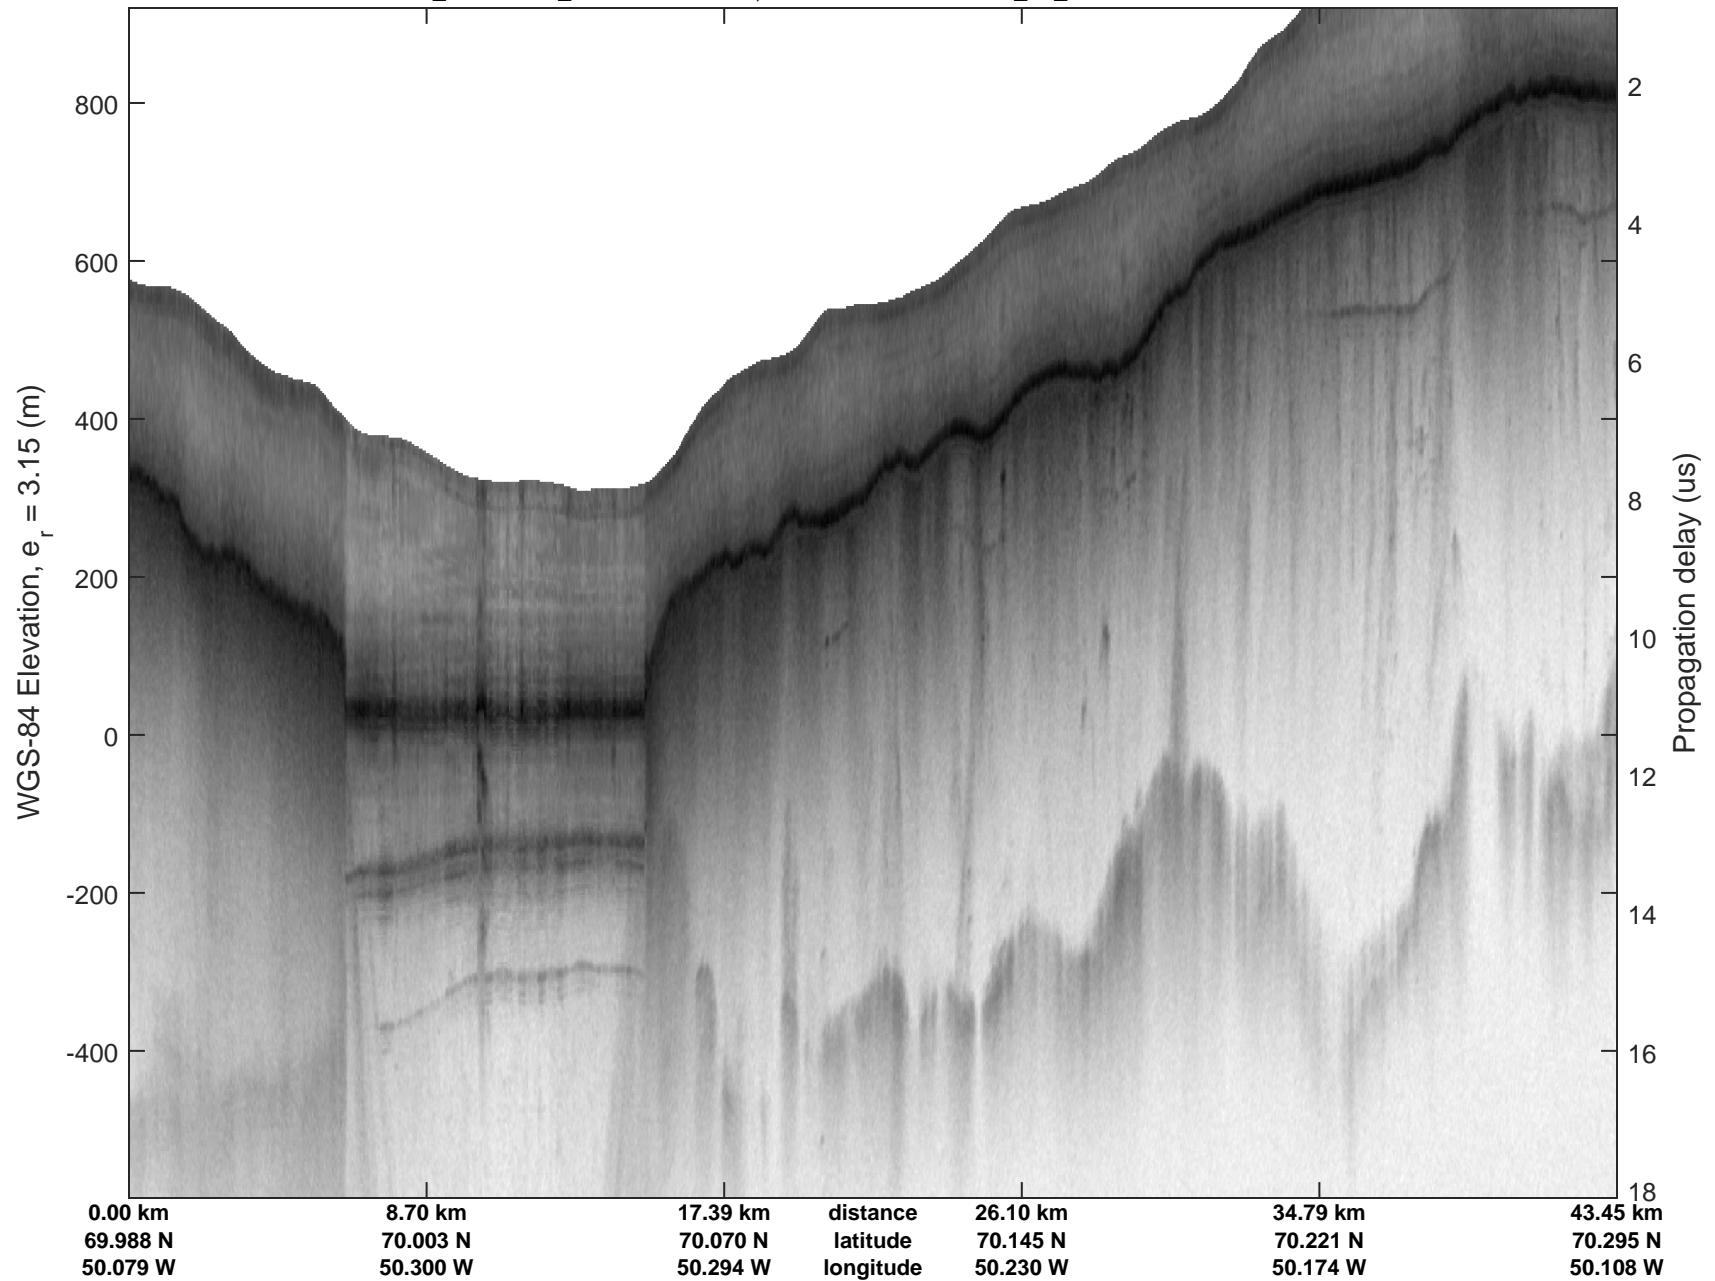

mcrds 2008_Greenland_TO: "Jakobshavn, W Glaciers" 20080722_02_009: 14:06:25.9 to 14:17:30.9 GPS