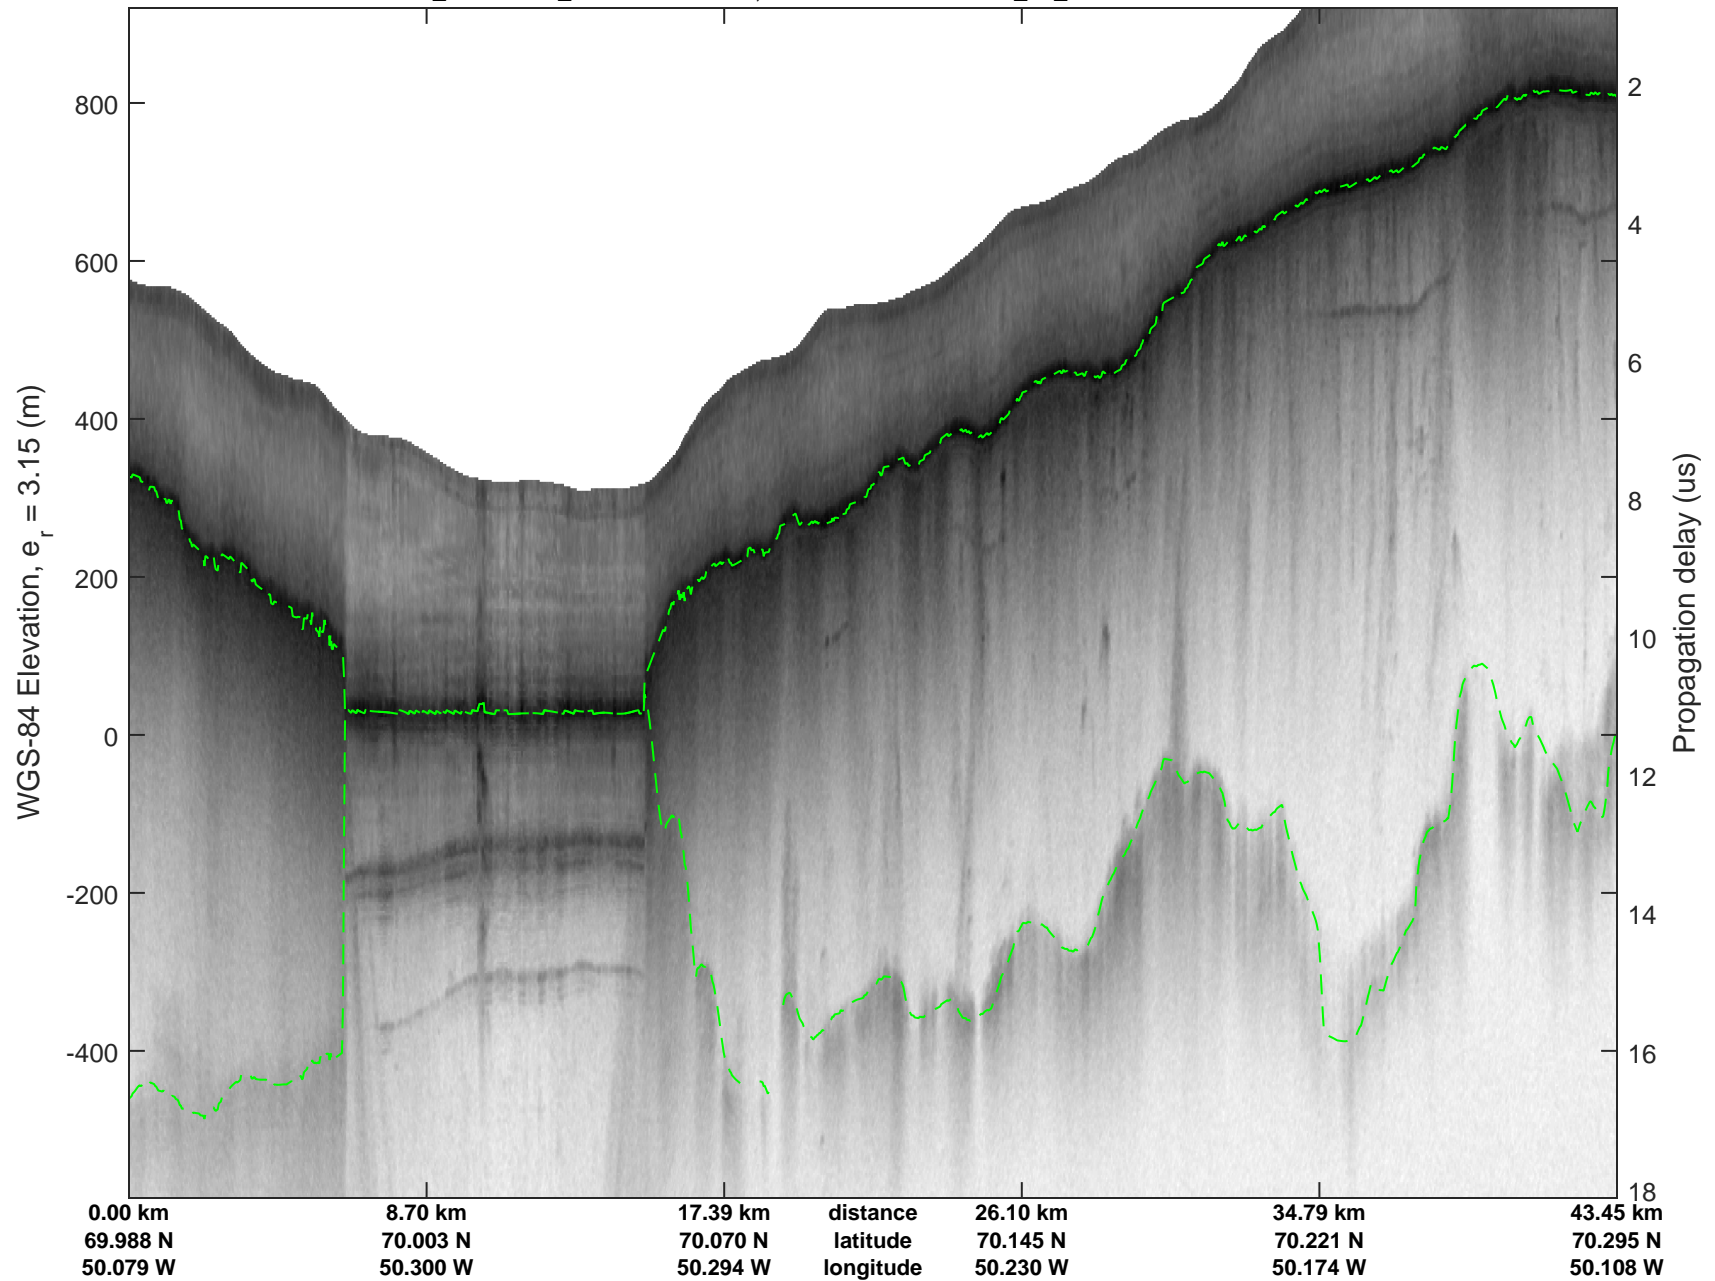

mcrds 2008_Greenland_TO: "Jakobshavn, W Glaciers" 20080722_02_009: 14:06:25.9 to 14:17:30.9 GPS