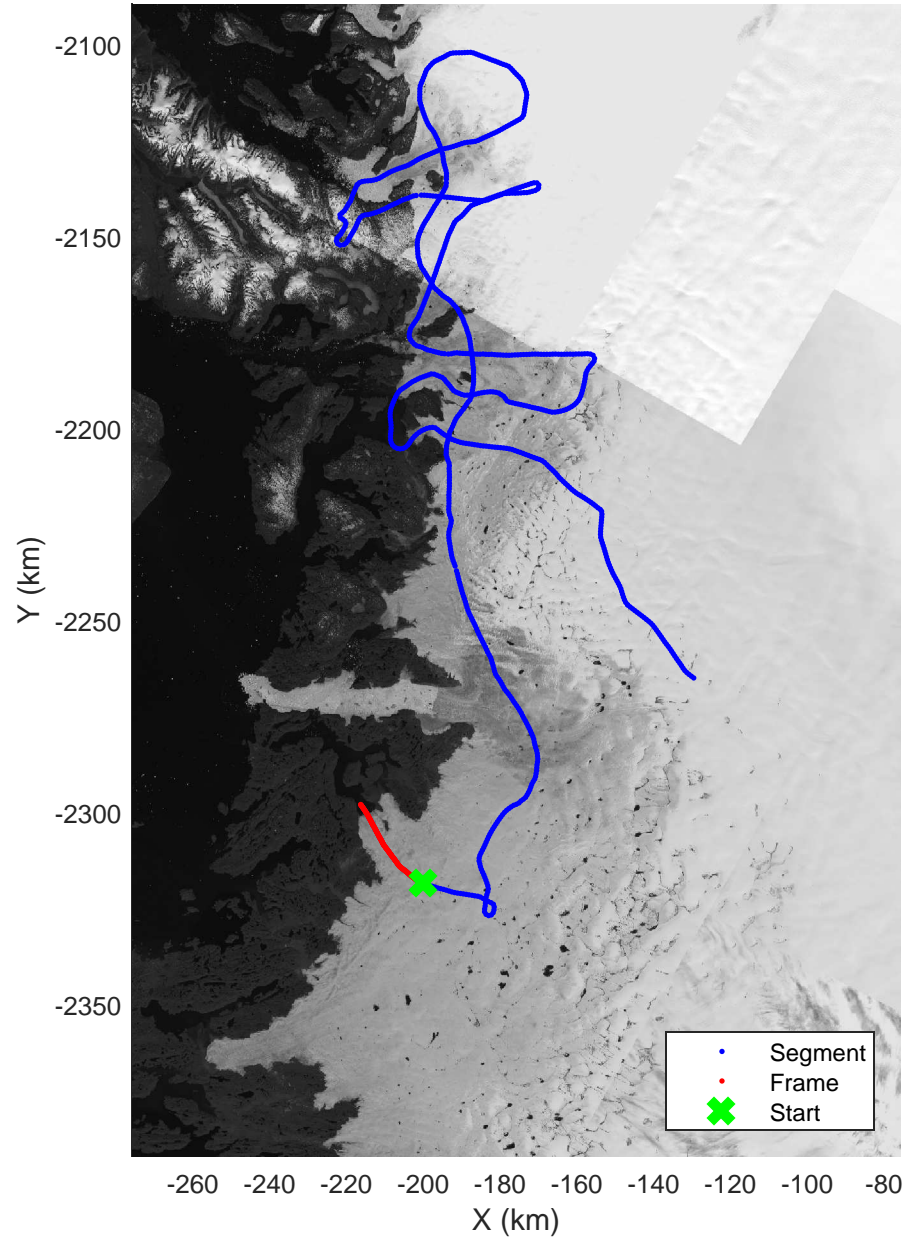

mcrds 2008_Greenland_TO: "Jakobshavn, W Glaciers" 20080722_02_022: 15:43:32.0 to 15:54:04.5 GPS

Jakobshavn, W Glaciers
 20080722_02_023
 Polar Stereograph 70N/-45E

mcrds 2008_Greenland_TO: "Jakobshavn, W Glaciers" 20080722_02_023: 15:54:05.5 to 15:57:42.6 GPS

mcrds 2008_Greenland_TO: "Jakobshavn, W Glaciers" 20080722_02_023: 15:54:05.5 to 15:57:42.6 GPS

Jakobshavn, W Glaciers
 20080722_02_024
 Polar Stereograph 70N/-45E

mcrds 2008_Greenland_TO: "Jakobshavn, W Glaciers" 20080722_02_024: 15:57:43.3 to 16:01:08.3 GPS

mcrds 2008_Greenland_TO: "Jakobshavn, W Glaciers" 20080722_02_024: 15:57:43.3 to 16:01:08.3 GPS

Jakobshavn, W Glaciers
20080722_02_025
Polar Stereograph 70N/-45E

mcrds 2008_Greenland_TO: "Jakobshavn, W Glaciers" 20080722_02_025: 16:01:09.0 to 16:06:52.7 GPS