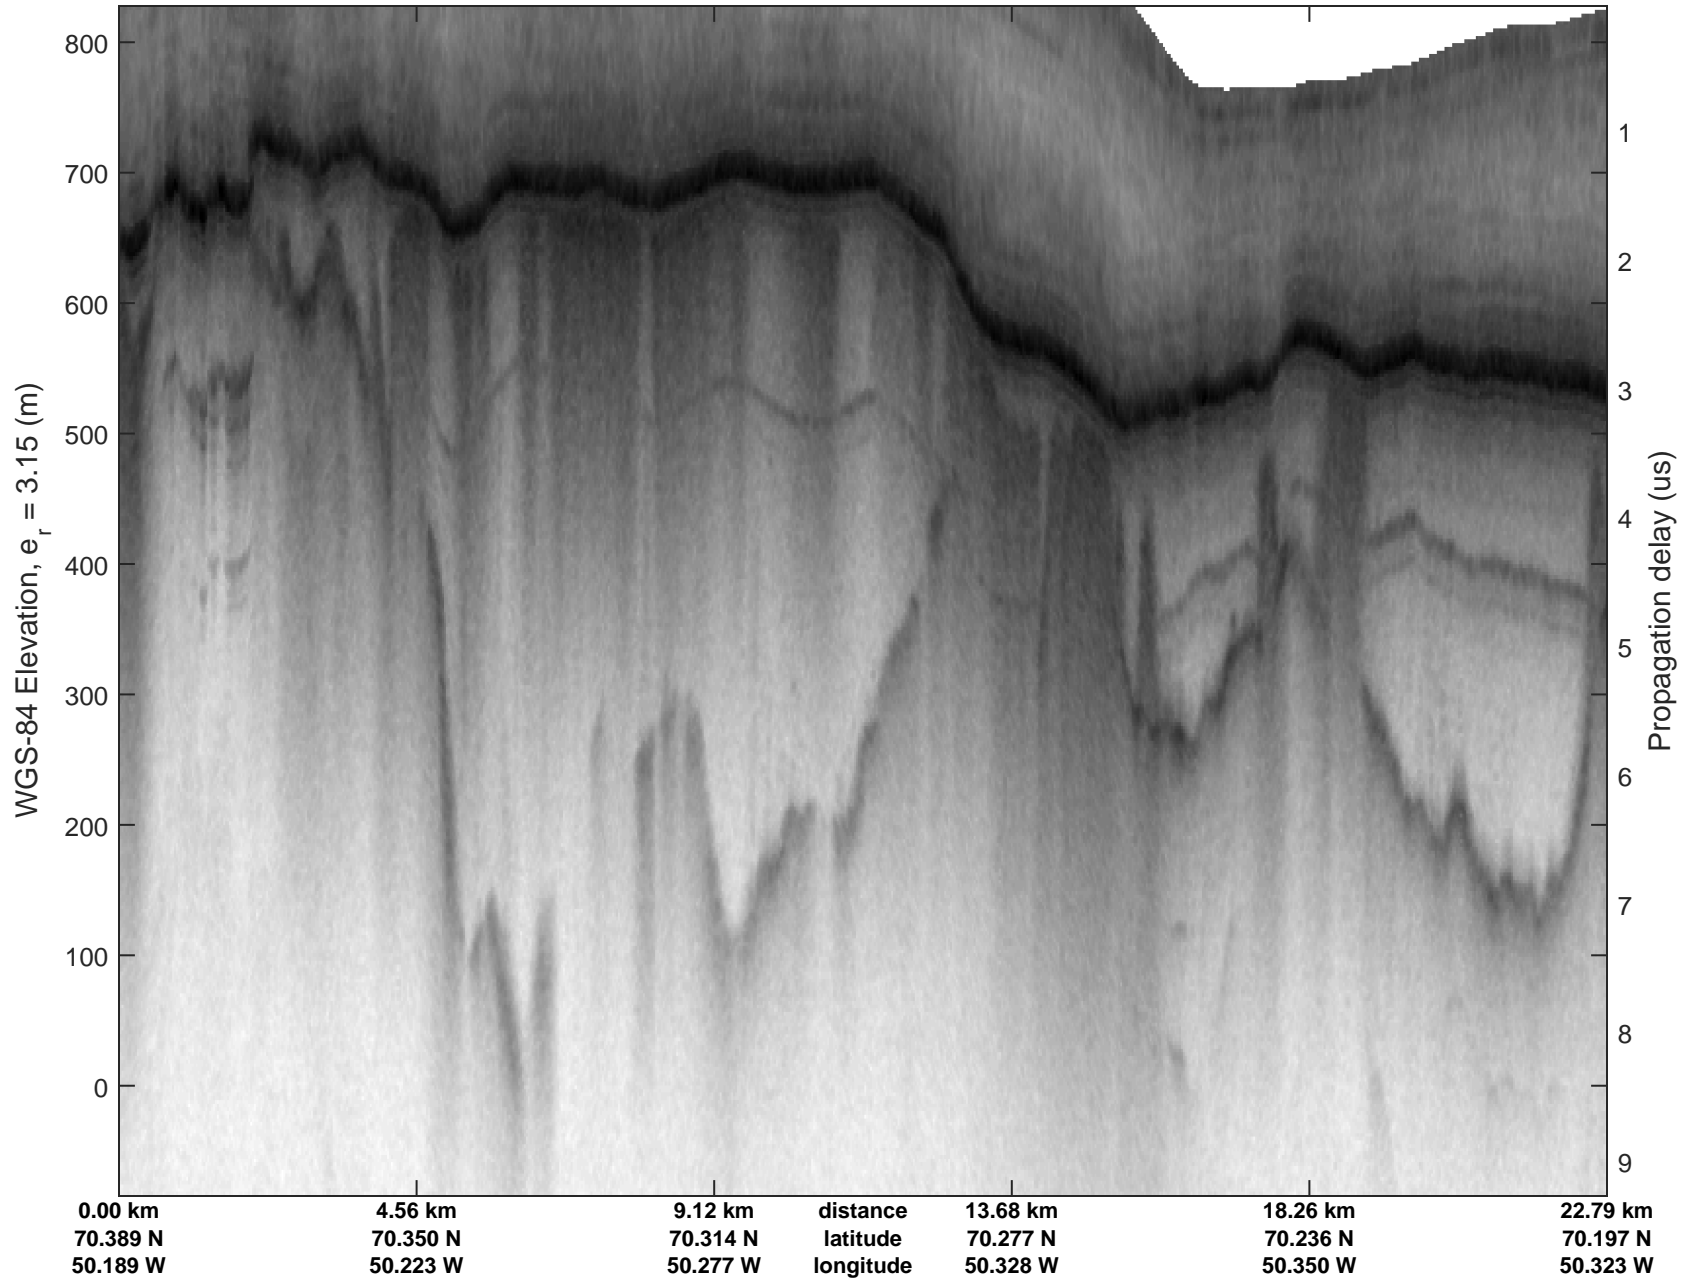

mcrds 2008_Greenland_TO: "Jakobshavn, W Glaciers" 20080722_02_017: 15:05:29.9 to 15:09:55.0 GPS

Jakobshavn, W Glaciers
 20080722_02_018
 Polar Stereograph 70N/-45E

mcrds 2008_Greenland_TO: "Jakobshavn, W Glaciers" 20080722_02_018: 15:09:56.1 to 15:14:53.7 GPS

mcrds 2008_Greenland_TO: "Jakobshavn, W Glaciers" 20080722_02_018: 15:09:56.1 to 15:14:53.7 GPS

Jakobshavn, W Glaciers
 20080722_02_019
 Polar Stereograph 70N/-45E

mcrds 2008_Greenland_TO: "Jakobshavn, W Glaciers" 20080722_02_019: 15:14:54.7 to 15:23:28.8 GPS