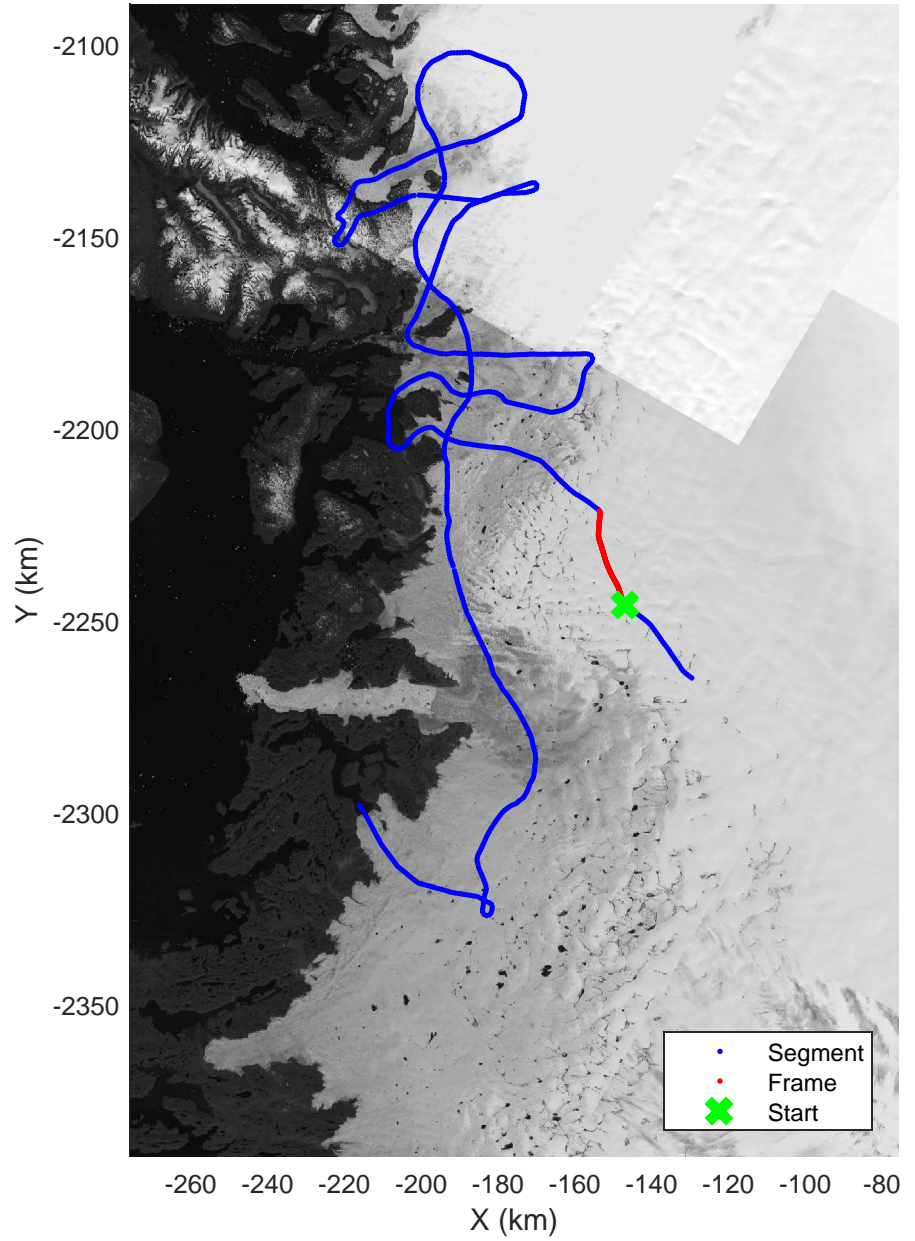

Jakobshavn, W Glaciers
 20080722_02_001
 Polar Stereograph 70N/-45E

mcrds 2008_Greenland_TO: "Jakobshavn, W Glaciers" 20080722_02_001: 13:10:18.2 to 13:16:32.3 GPS

mcrds 2008_Greenland_TO: "Jakobshavn, W Glaciers" 20080722_02_001: 13:10:18.2 to 13:16:32.3 GPS

Jakobshavn, W Glaciers
20080722_02_002
Polar Stereograph 70N/-45E

mcrds 2008_Greenland_TO: "Jakobshavn, W Glaciers" 20080722_02_002: 13:16:33.1 to 13:23:08.0 GPS

mcrds 2008_Greenland_TO: "Jakobshavn, W Glaciers" 20080722_02_002: 13:16:33.1 to 13:23:08.0 GPS