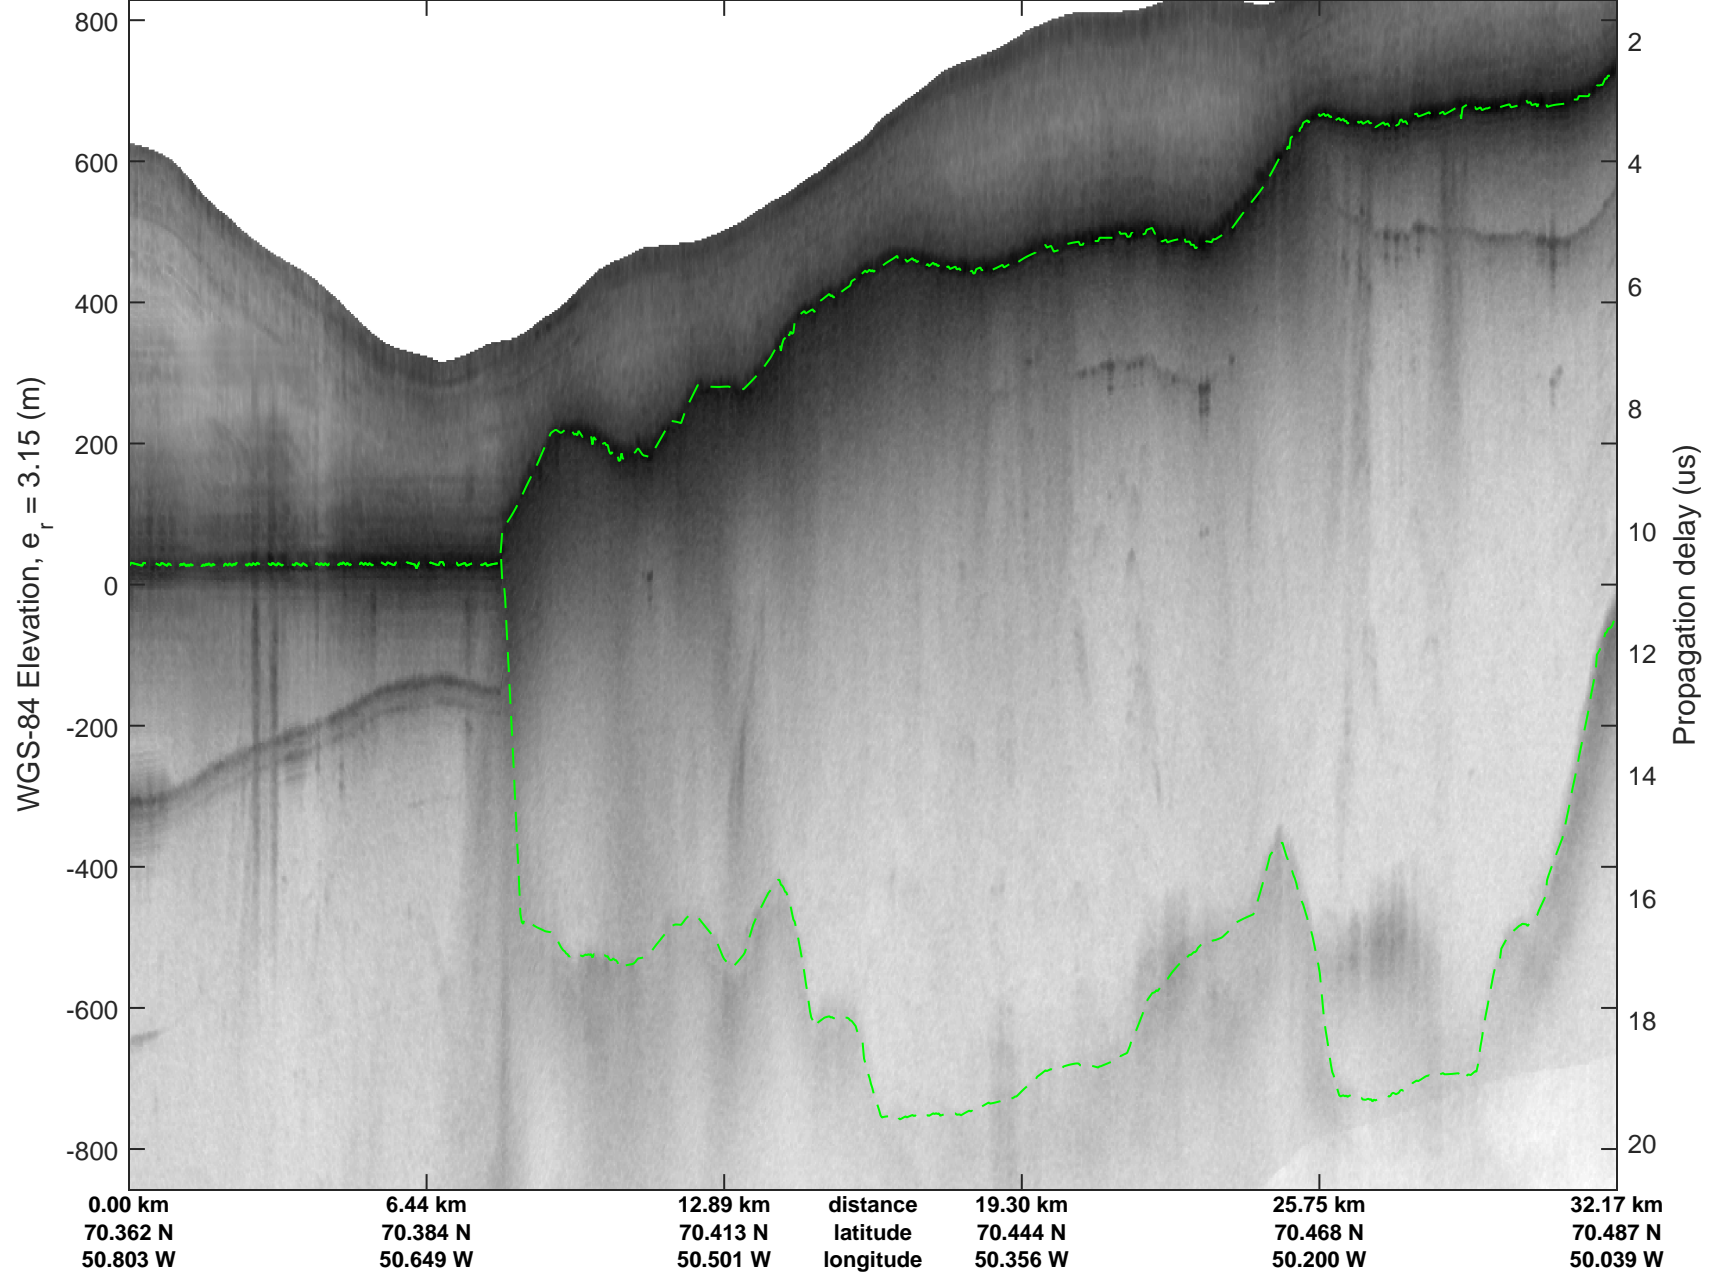

mcrds 2008_Greenland_TO: "Jakobshavn, W Glaciers" 20080722_02_014: 14:42:48.7 to 14:50:40.1 GPS