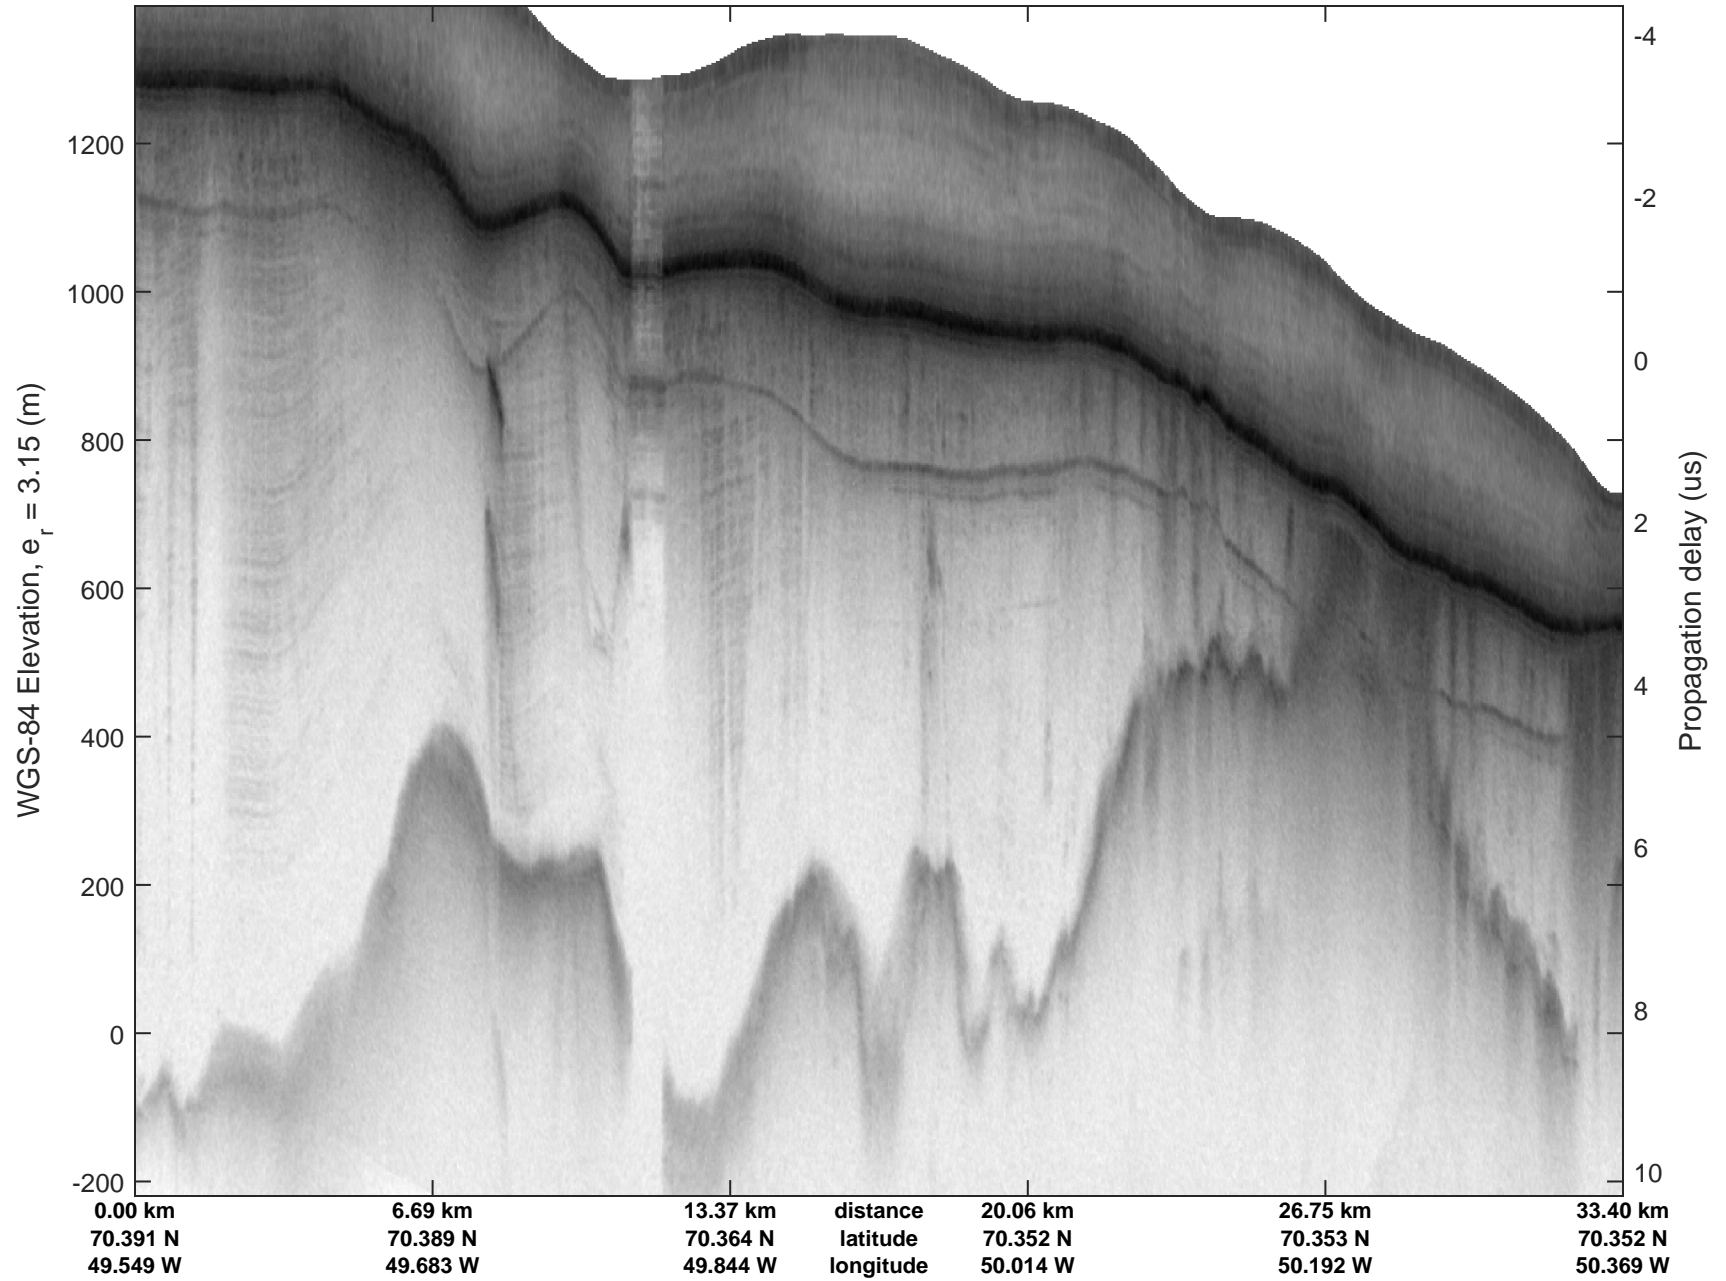

mcrds 2008_Greenland_TO: "Jakobshavn, W Glaciers" 20080722_02_011: 14:23:32.2 to 14:31:06.5 GPS