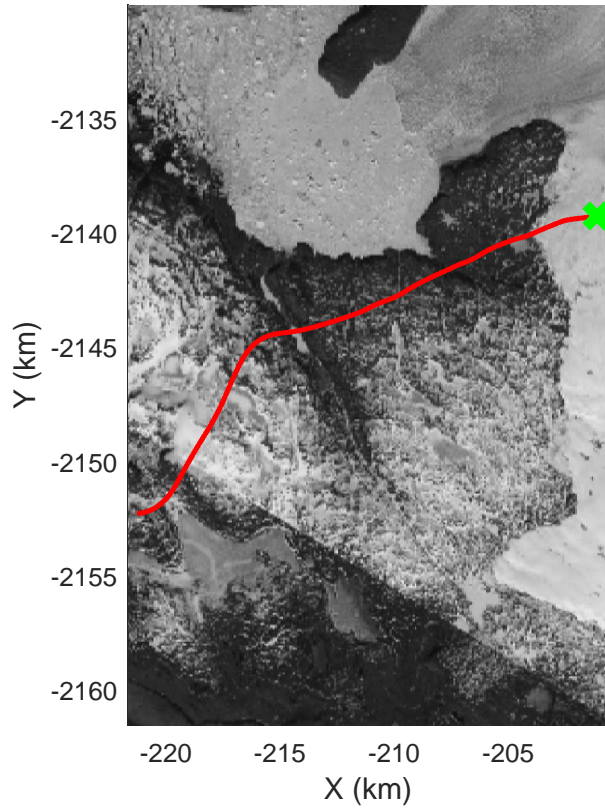

Jakobshavn, W Glaciers
 20080722_02_011
 Polar Stereograph 70N/-45E

mcrds 2008_Greenland_TO: "Jakobshavn, W Glaciers" 20080722_02_011: 14:23:32.2 to 14:31:06.5 GPS

mcrds 2008_Greenland_TO: "Jakobshavn, W Glaciers" 20080722_02_011: 14:23:32.2 to 14:31:06.5 GPS