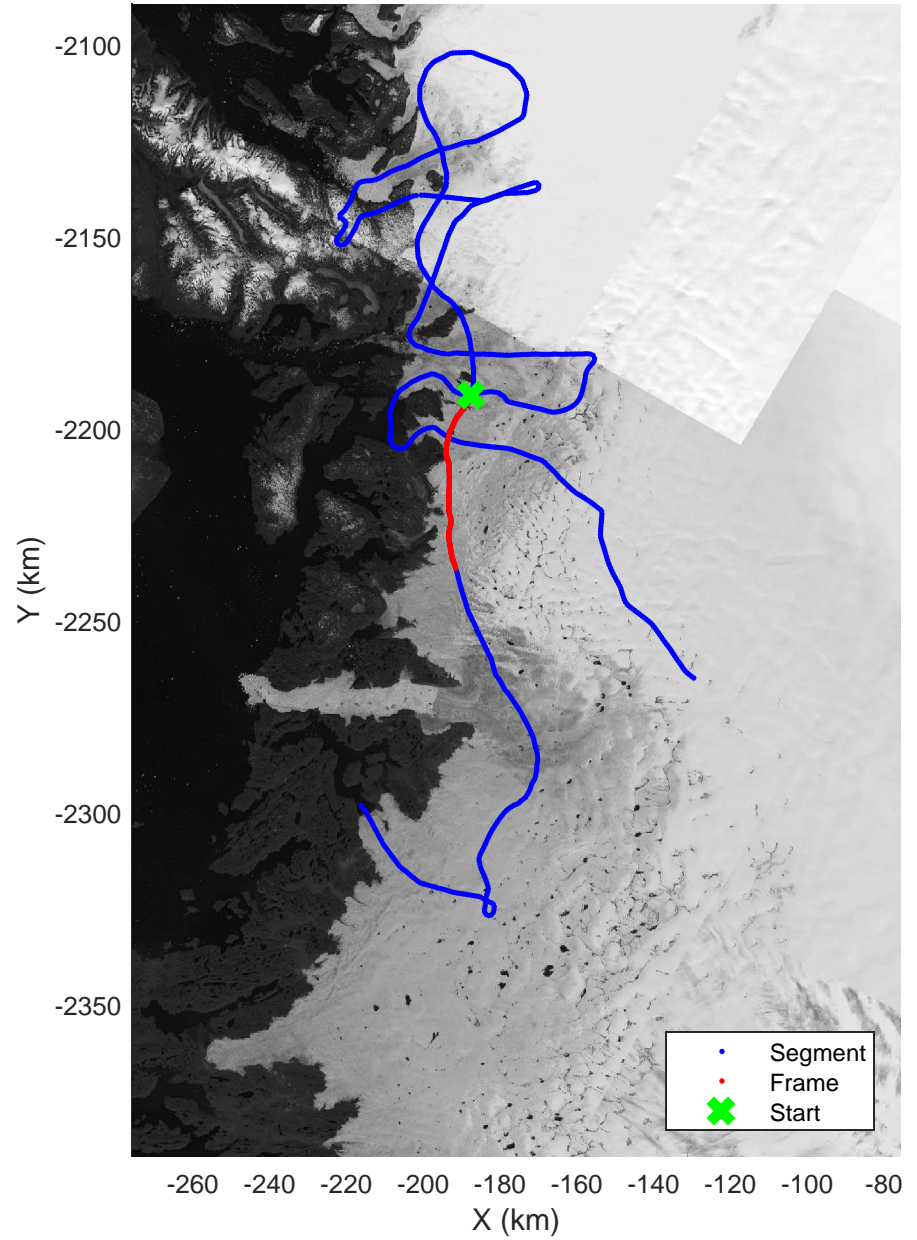

Jakobshavn, W Glaciers
20080722_02_020
Polar Stereograph 70N/-45E