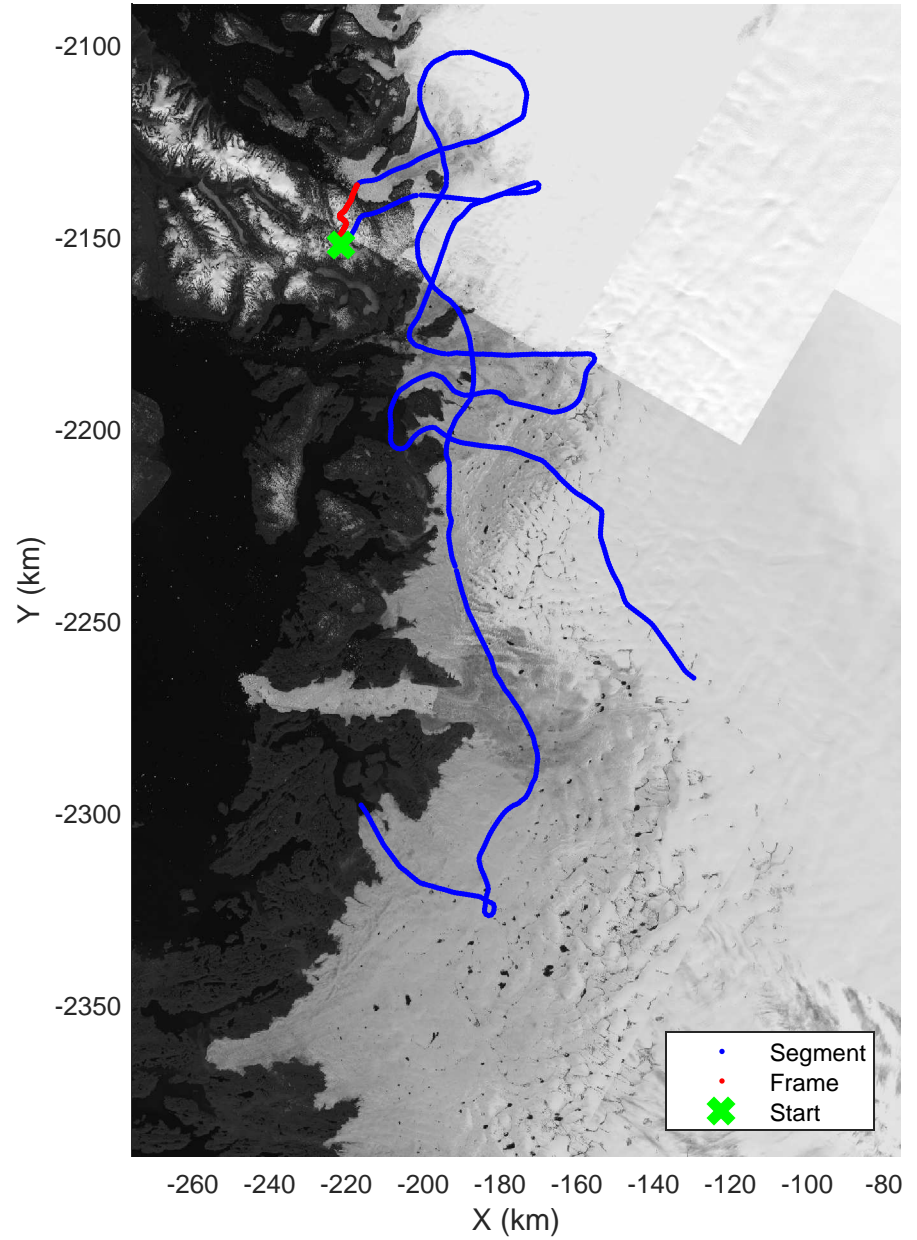

Jakobshavn, W Glaciers
20080722_02_013
Polar Stereograph 70N/-45E