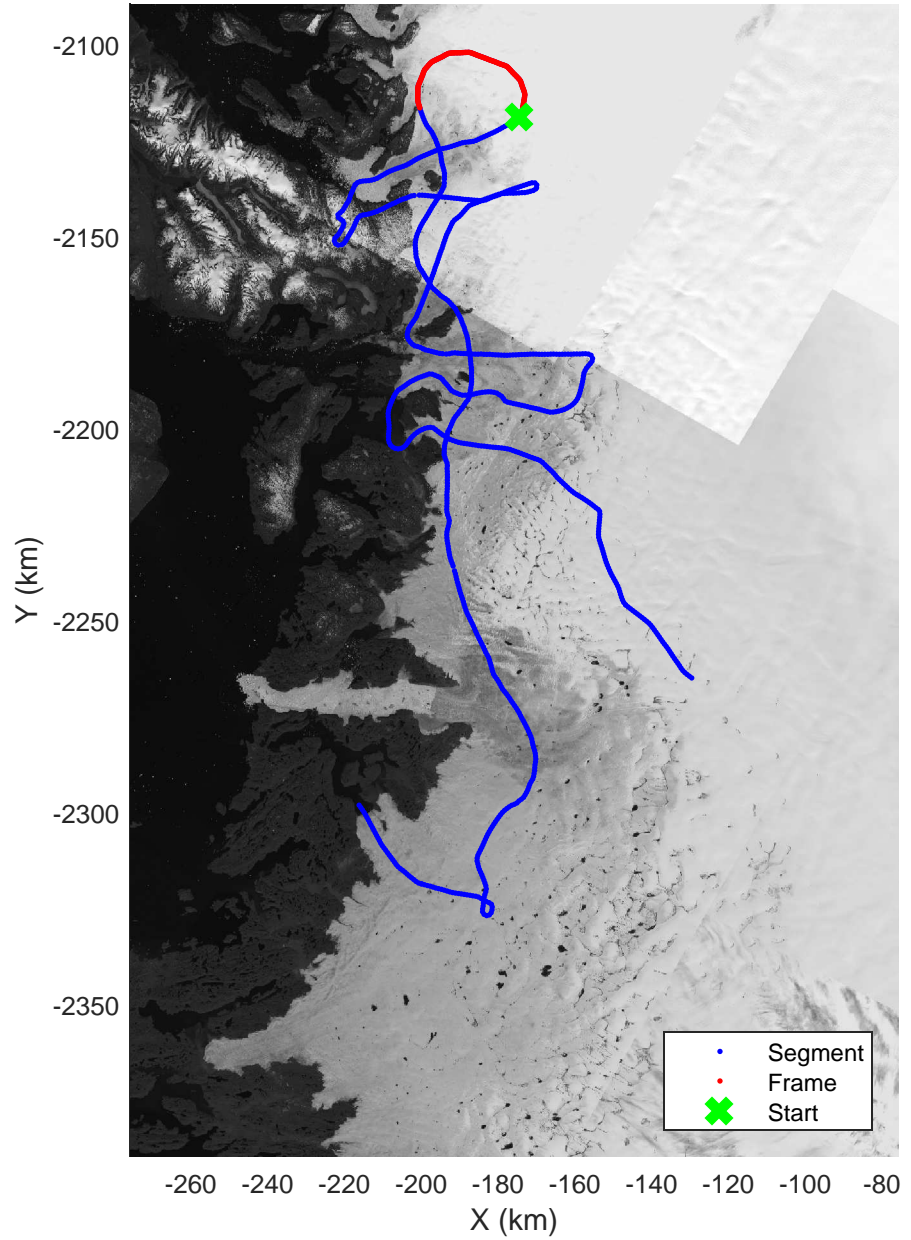

mcrds 2008_Greenland_TO: "Jakobshavn, W Glaciers" 20080722_02_015: 14:50:41.1 to 14:54:22.5 GPS

mcrds 2008_Greenland_TO: "Jakobshavn, W Glaciers" 20080722_02_015: 14:50:41.1 to 14:54:22.5 GPS

Jakobshavn, W Glaciers
 20080722_02_016
 Polar Stereograph 70N/-45E