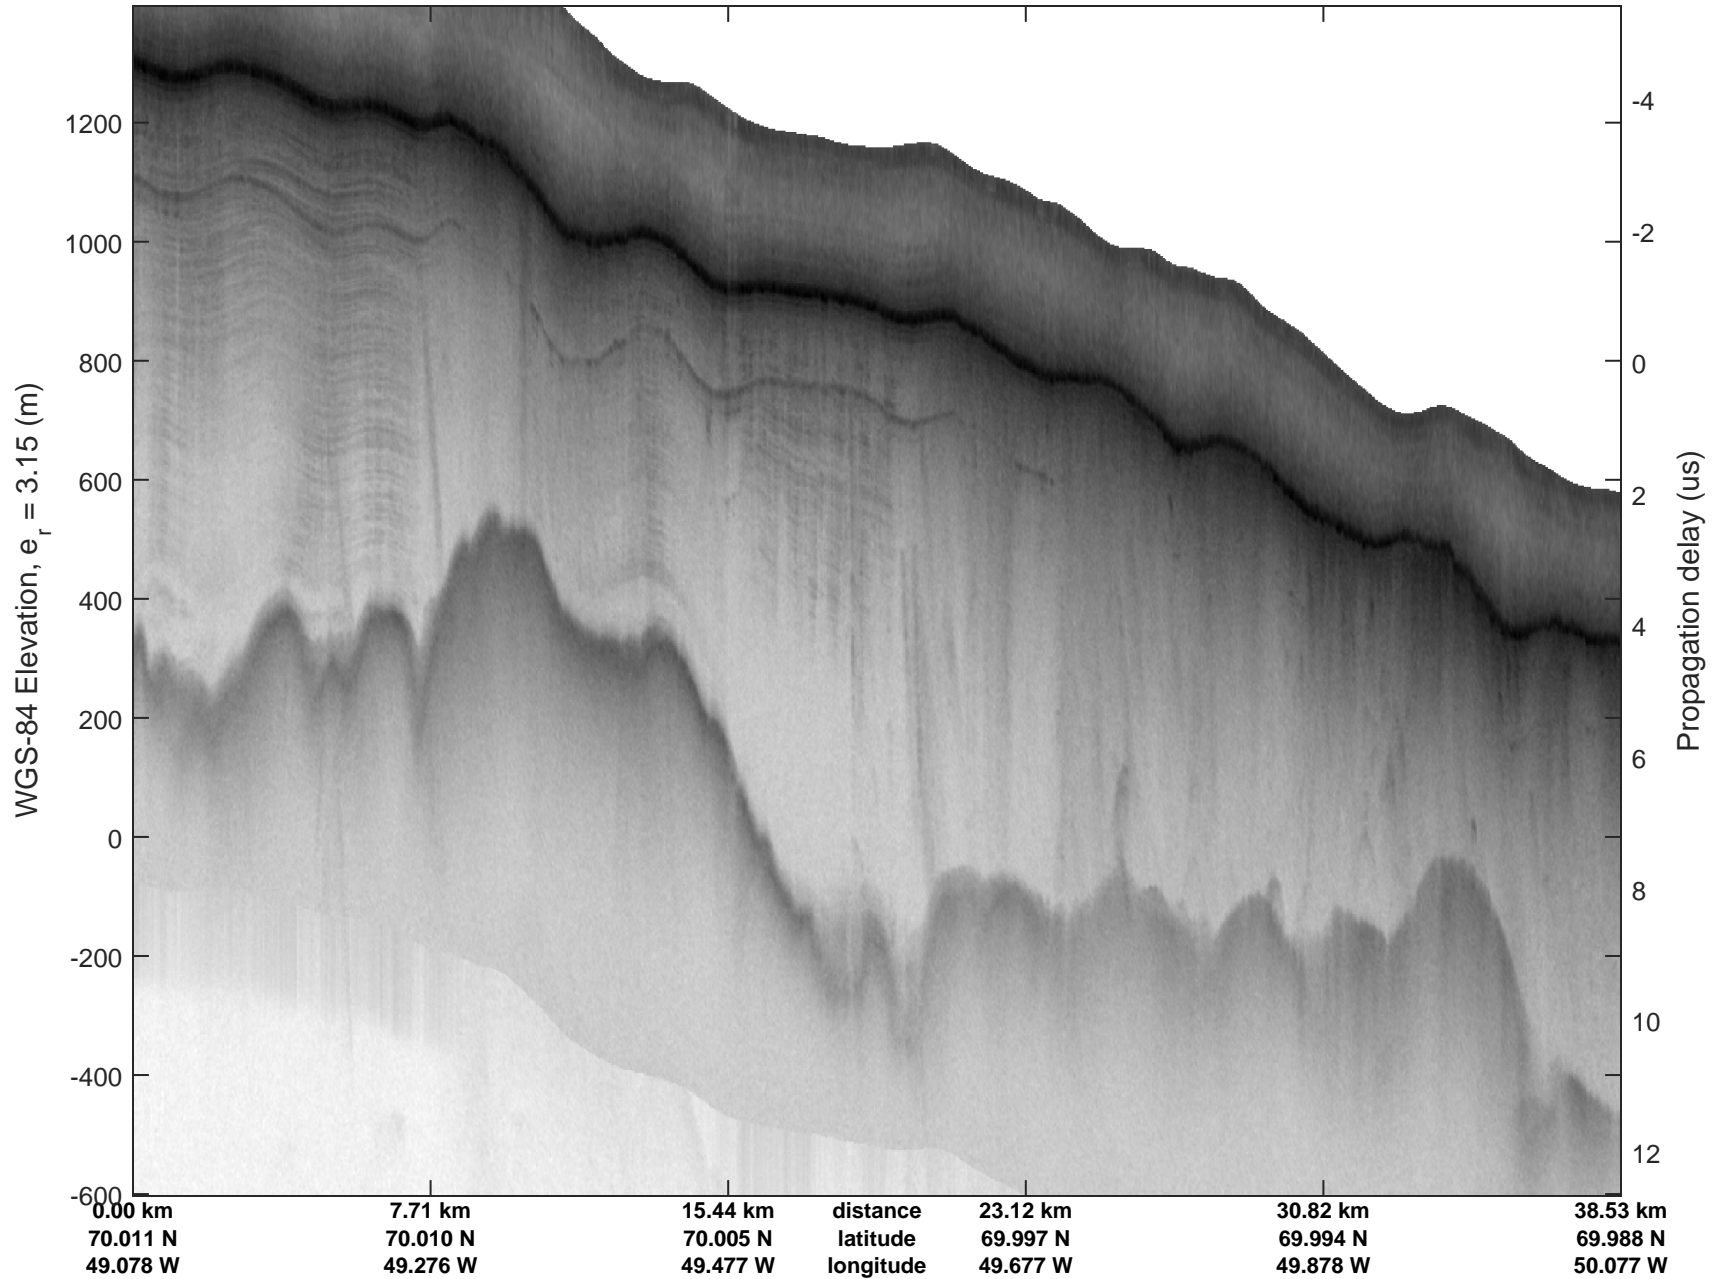

mcrds 2008_Greenland_TO: "Jakobshavn, W Glaciers" 20080722_02_008: 13:57:33.6 to 14:06:24.9 GPS