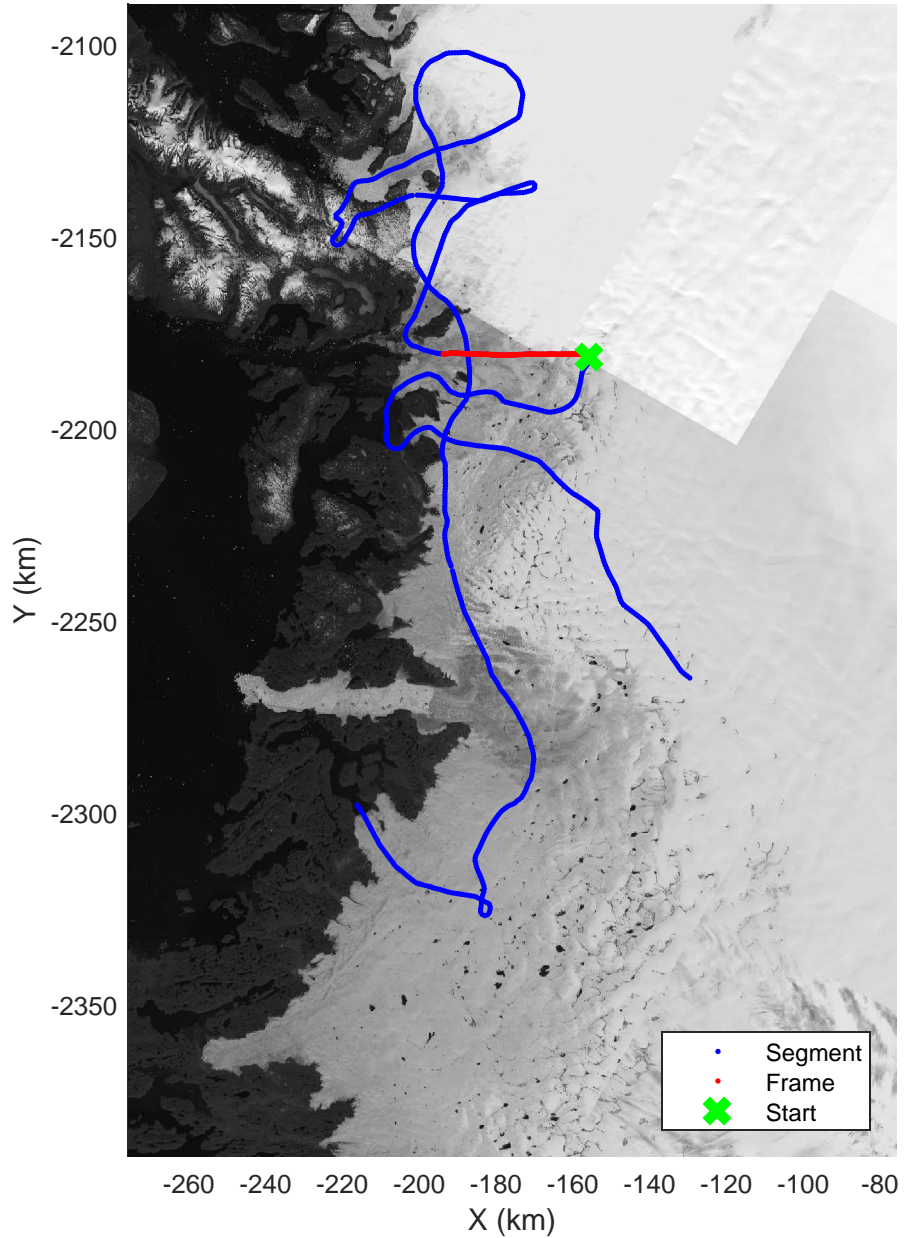

Jakobshavn, W Glaciers
20080722_02_008
Polar Stereograph 70N/-45E