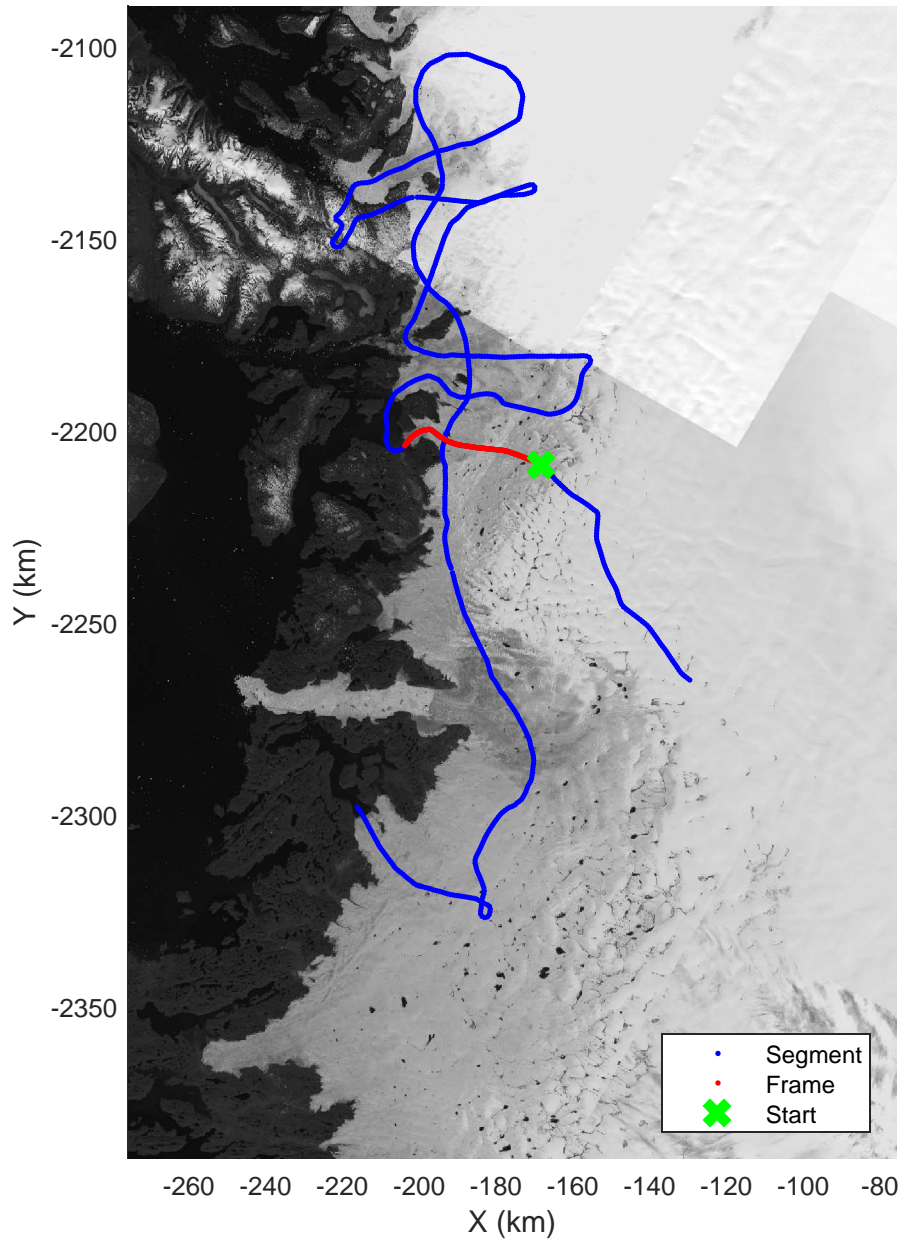

Jakobshavn, W Glaciers
20080722_02_002
Polar Stereograph 70N/-45E

mcrds 2008_Greenland_TO: "Jakobshavn, W Glaciers" 20080722_02_002: 13:16:33.1 to 13:23:08.0 GPS

mcrds 2008_Greenland_TO: "Jakobshavn, W Glaciers" 20080722_02_002: 13:16:33.1 to 13:23:08.0 GPS

Jakobshavn, W Glaciers
 20080722_02_003
 Polar Stereograph 70N/-45E

mcrds 2008_Greenland_TO: "Jakobshavn, W Glaciers" 20080722_02_003: 13:23:09.0 to 13:27:47.8 GPS

mcrds 2008_Greenland_TO: "Jakobshavn, W Glaciers" 20080722_02_003: 13:23:09.0 to 13:27:47.8 GPS

Jakobshavn, W Glaciers
 20080722_02_004
 Polar Stereograph 70N/-45E

mcrds 2008_Greenland_TO: "Jakobshavn, W Glaciers" 20080722_02_004: 13:27:48.6 to 13:36:49.7 GPS

mcrds 2008_Greenland_TO: "Jakobshavn, W Glaciers" 20080722_02_004: 13:27:48.6 to 13:36:49.7 GPS