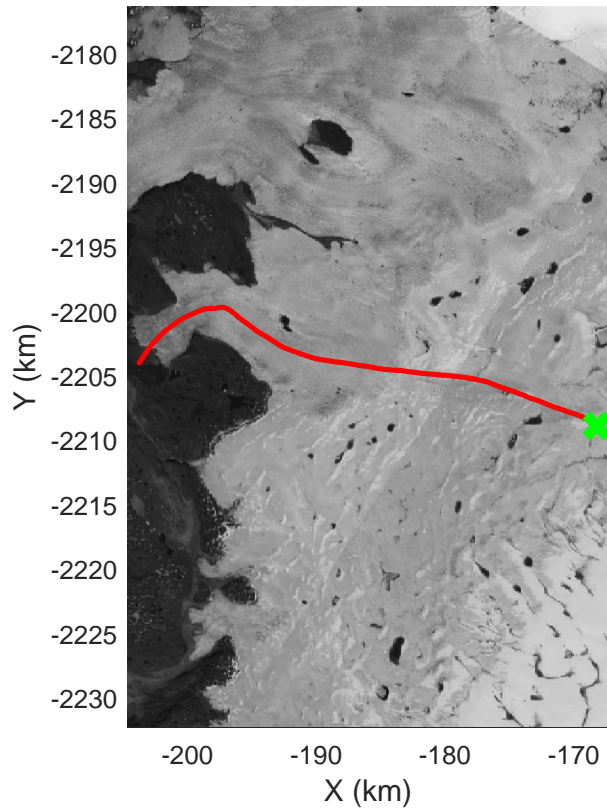

Jakobshavn, W Glaciers
 20080722_02_003
 Polar Stereograph 70N/-45E

mcrds 2008_Greenland_TO: "Jakobshavn, W Glaciers" 20080722_02_003: 13:23:09.0 to 13:27:47.8 GPS

mcrds 2008_Greenland_TO: "Jakobshavn, W Glaciers" 20080722_02_003: 13:23:09.0 to 13:27:47.8 GPS