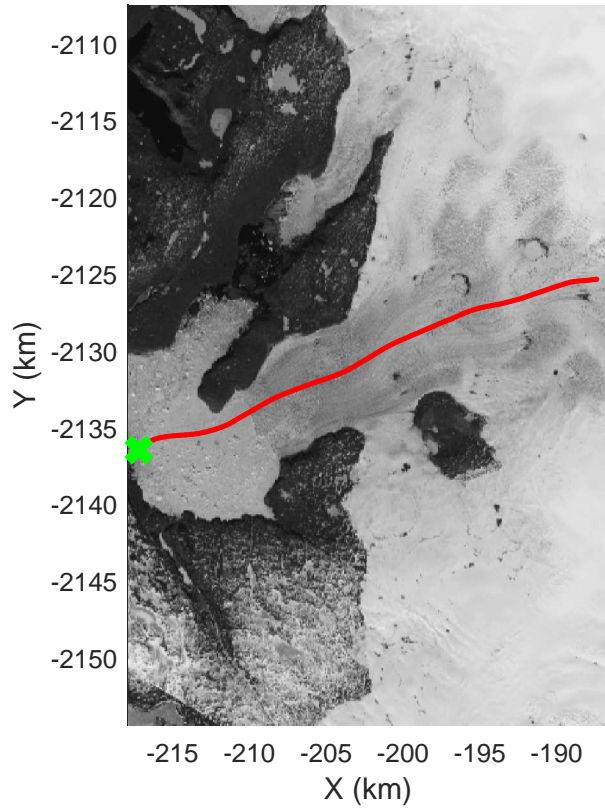

Jakobshavn, W Glaciers
20080722_02_013
Polar Stereograph 70N/-45E

mcrds 2008_Greenland_TO: "Jakobshavn, W Glaciers" 20080722_02_013: 14:37:49.6 to 14:42:47.8 GPS

mcrds 2008_Greenland_TO: "Jakobshavn, W Glaciers" 20080722_02_013: 14:37:49.6 to 14:42:47.8 GPS