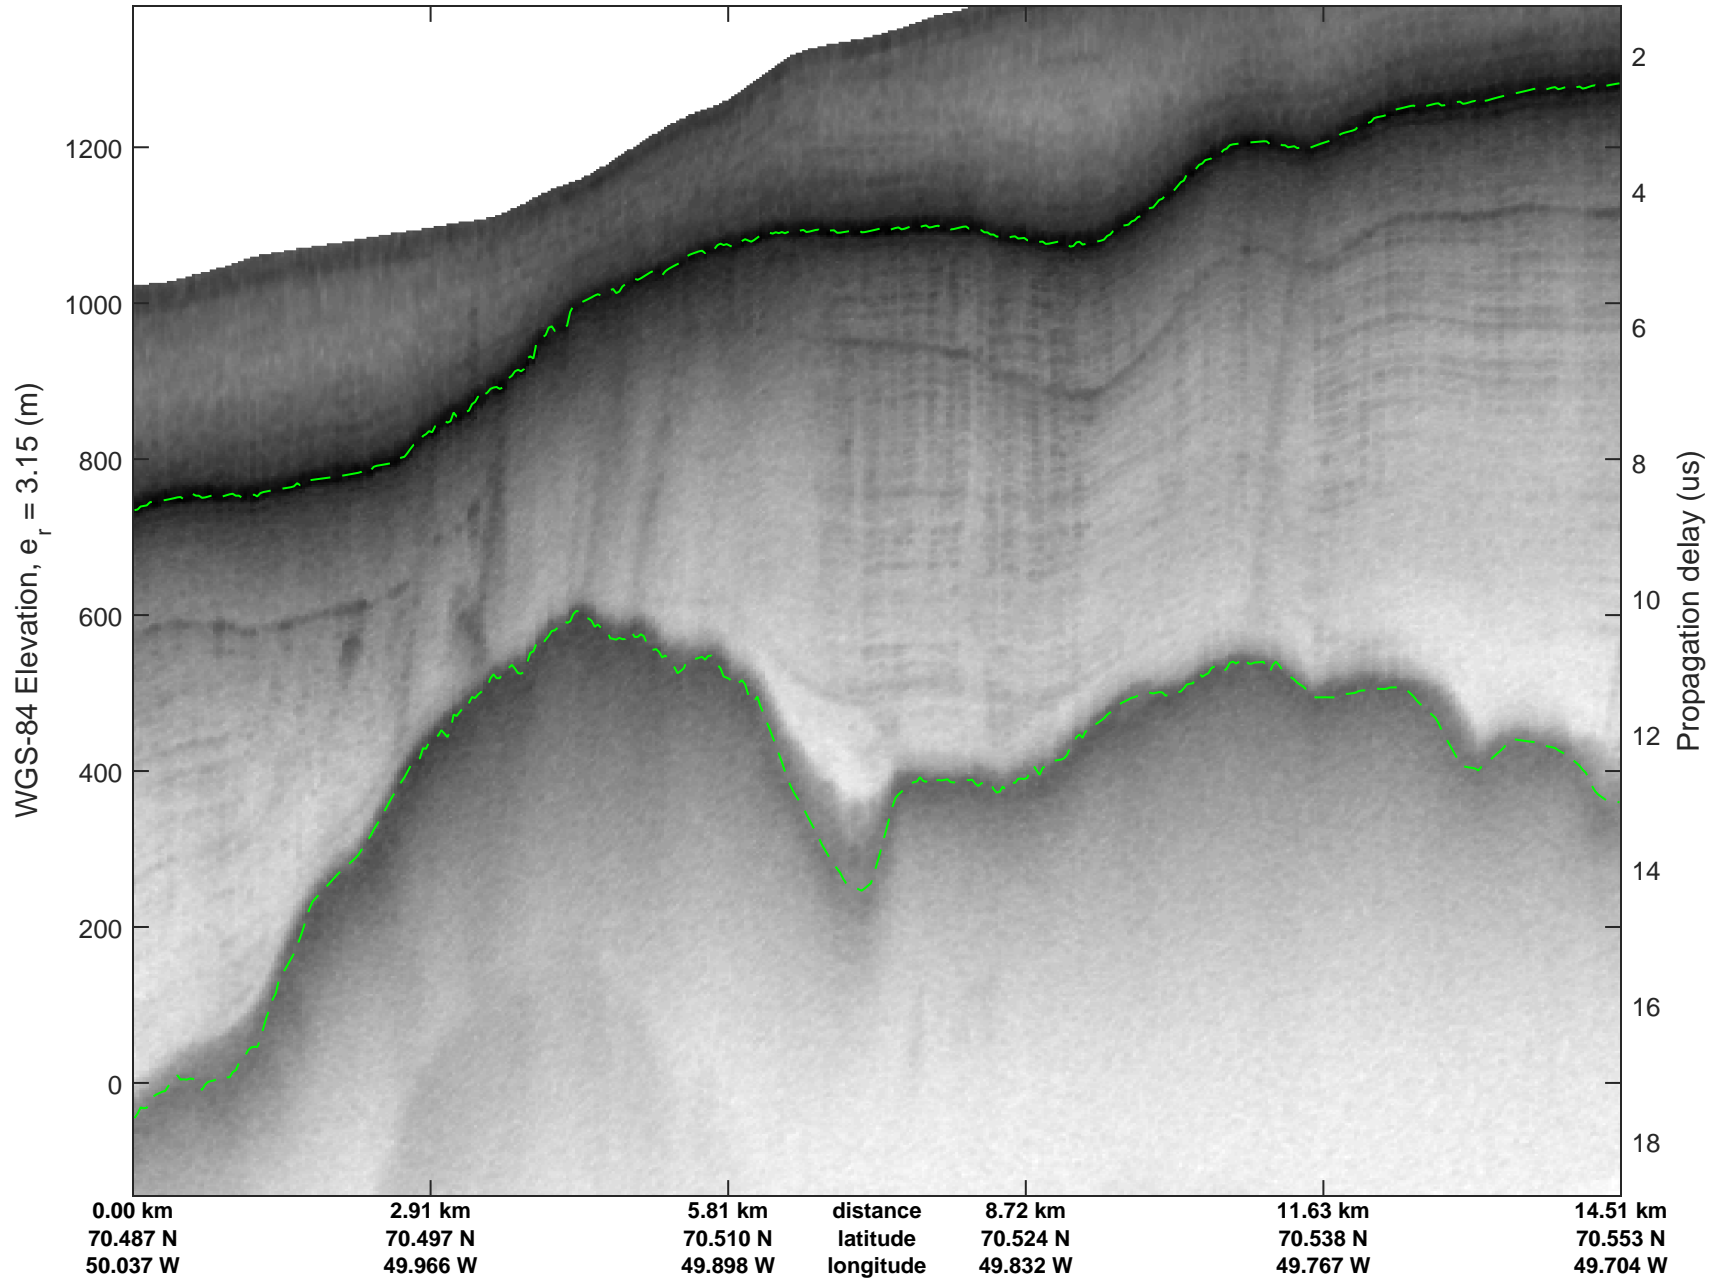

mcrds 2008_Greenland_TO: "Jakobshavn, W Glaciers" 20080722_02_015: 14:50:41.1 to 14:54:22.5 GPS