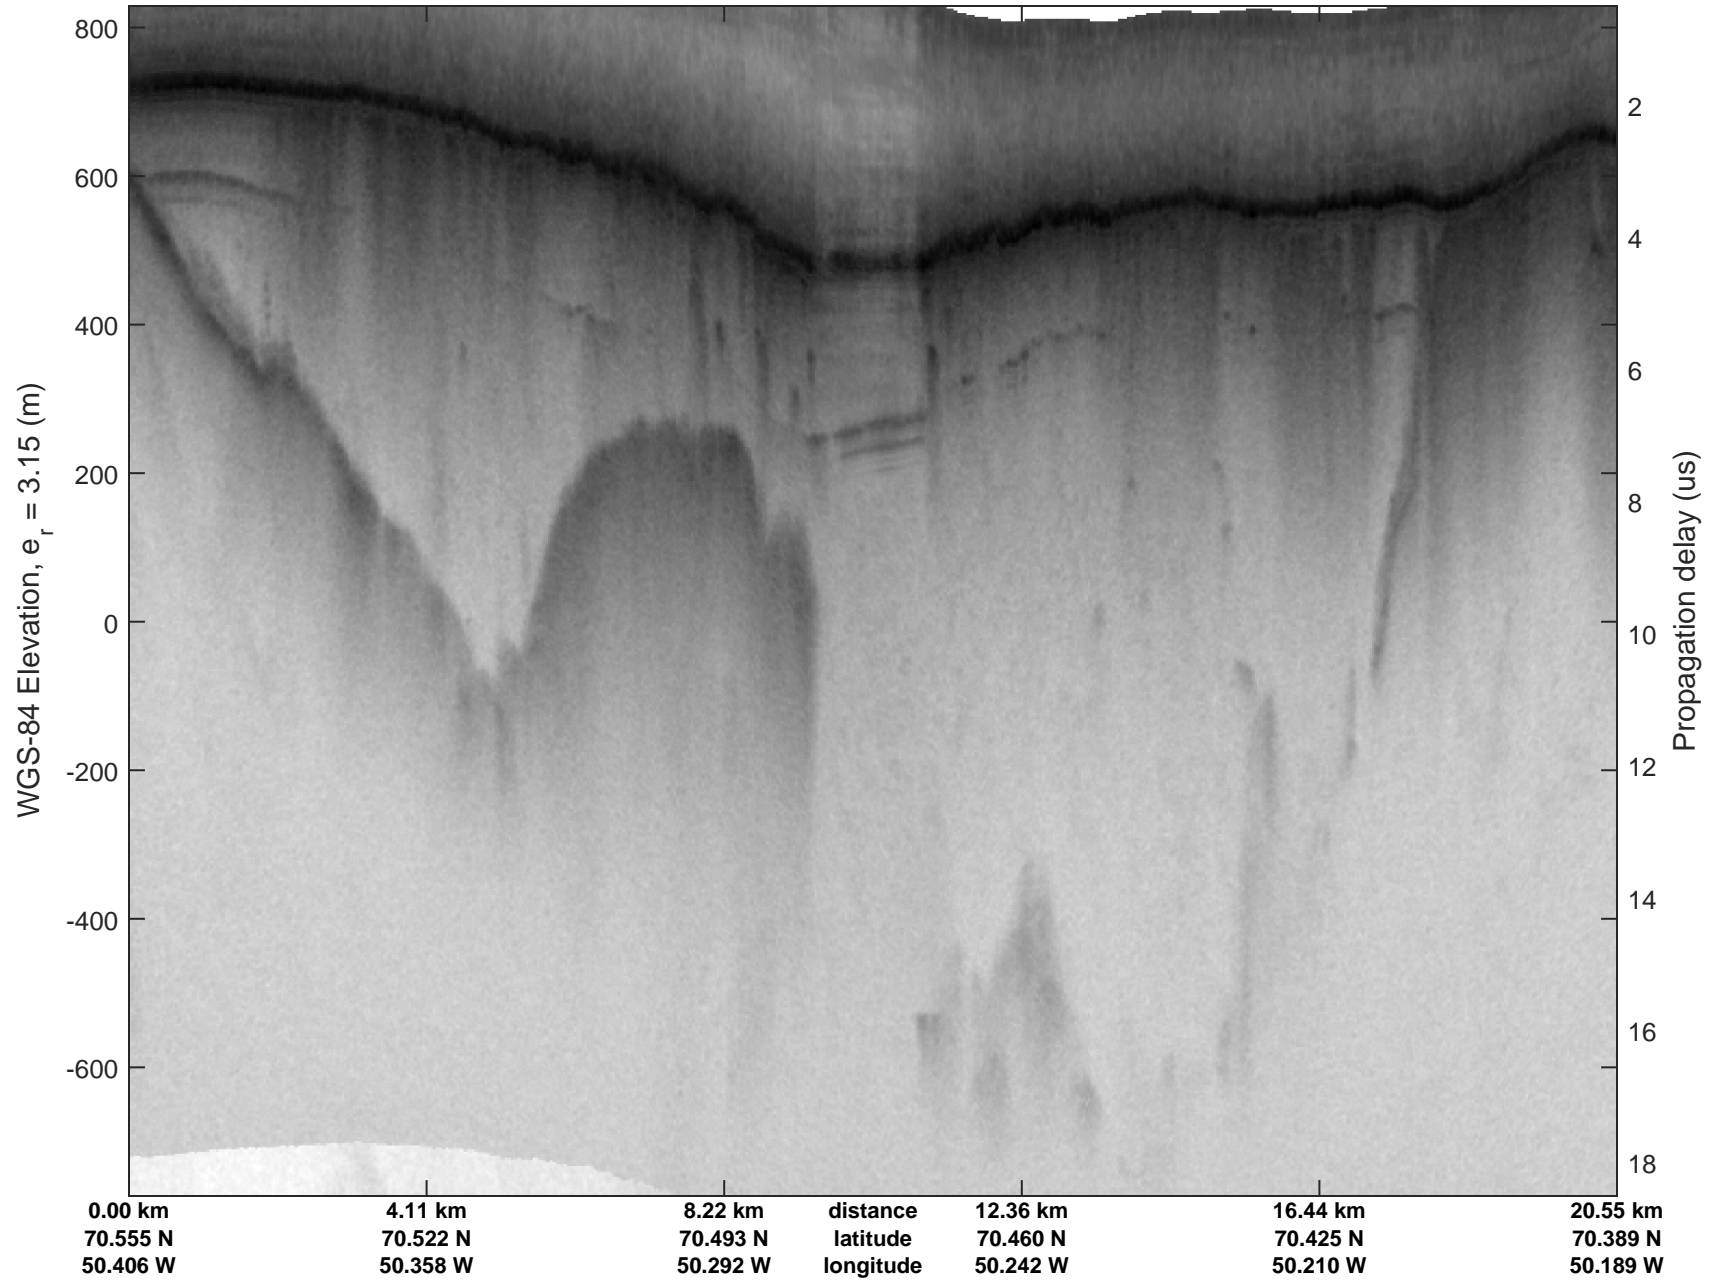

mcrds 2008_Greenland_TO: "Jakobshavn, W Glaciers" 20080722_02_017: 15:05:29.9 to 15:09:55.0 GPS

Jakobshavn, W Glaciers
 20080722_02_018
 Polar Stereograph 70N/-45E

mcrds 2008_Greenland_TO: "Jakobshavn, W Glaciers" 20080722_02_018: 15:09:56.1 to 15:14:53.7 GPS