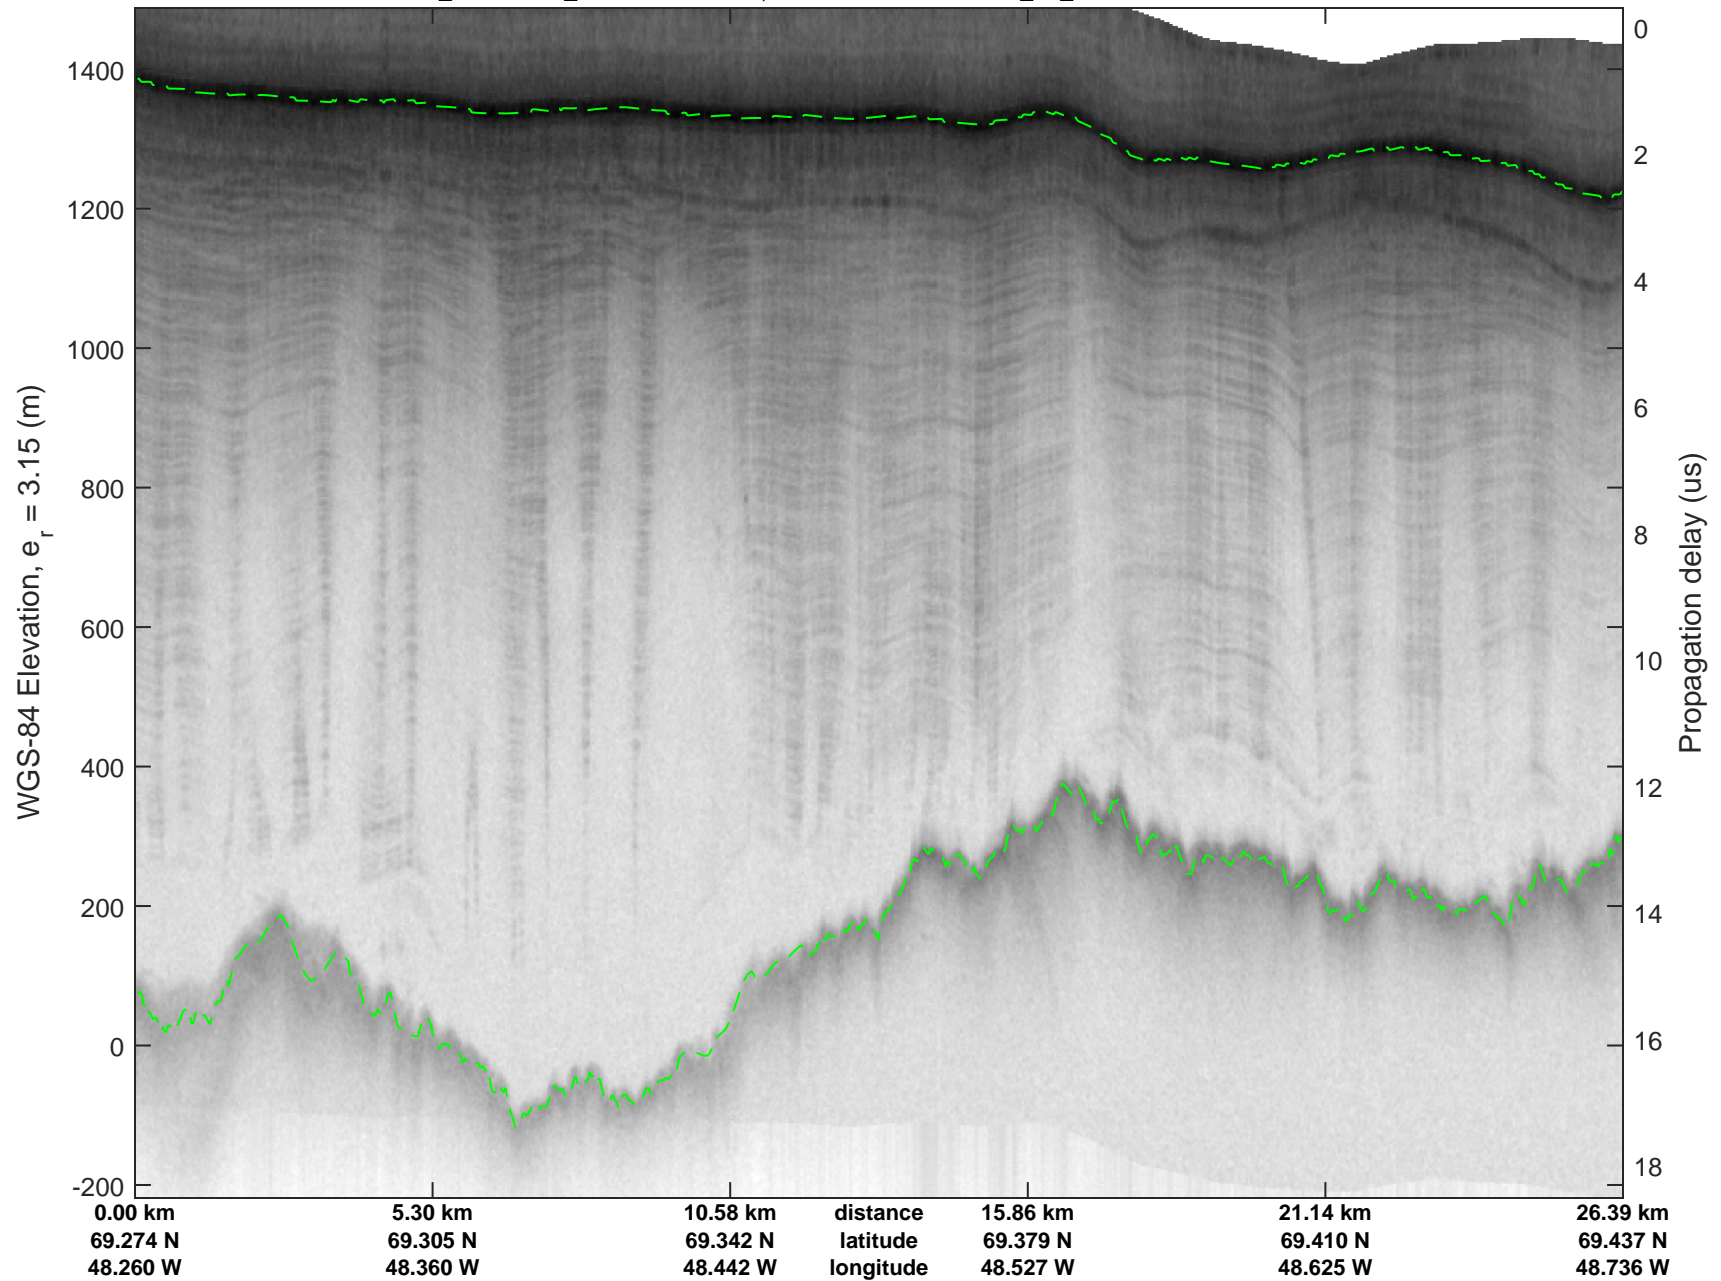

Jakobshavn, W Glaciers
 20080722_02_001
 Polar Stereograph 70N/-45E

mcrds 2008_Greenland_TO: "Jakobshavn, W Glaciers" 20080722_02_001: 13:10:18.2 to 13:16:32.3 GPS

mcrds 2008_Greenland_TO: "Jakobshavn, W Glaciers" 20080722_02_001: 13:10:18.2 to 13:16:32.3 GPS

Jakobshavn, W Glaciers
20080722_02_002
Polar Stereograph 70N/-45E

mcrds 2008_Greenland_TO: "Jakobshavn, W Glaciers" 20080722_02_002: 13:16:33.1 to 13:23:08.0 GPS

mcrds 2008_Greenland_TO: "Jakobshavn, W Glaciers" 20080722_02_002: 13:16:33.1 to 13:23:08.0 GPS

Jakobshavn, W Glaciers
 20080722_02_003
 Polar Stereograph 70N/-45E

mcrds 2008_Greenland_TO: "Jakobshavn, W Glaciers" 20080722_02_003: 13:23:09.0 to 13:27:47.8 GPS

mcrds 2008_Greenland_TO: "Jakobshavn, W Glaciers" 20080722_02_003: 13:23:09.0 to 13:27:47.8 GPS