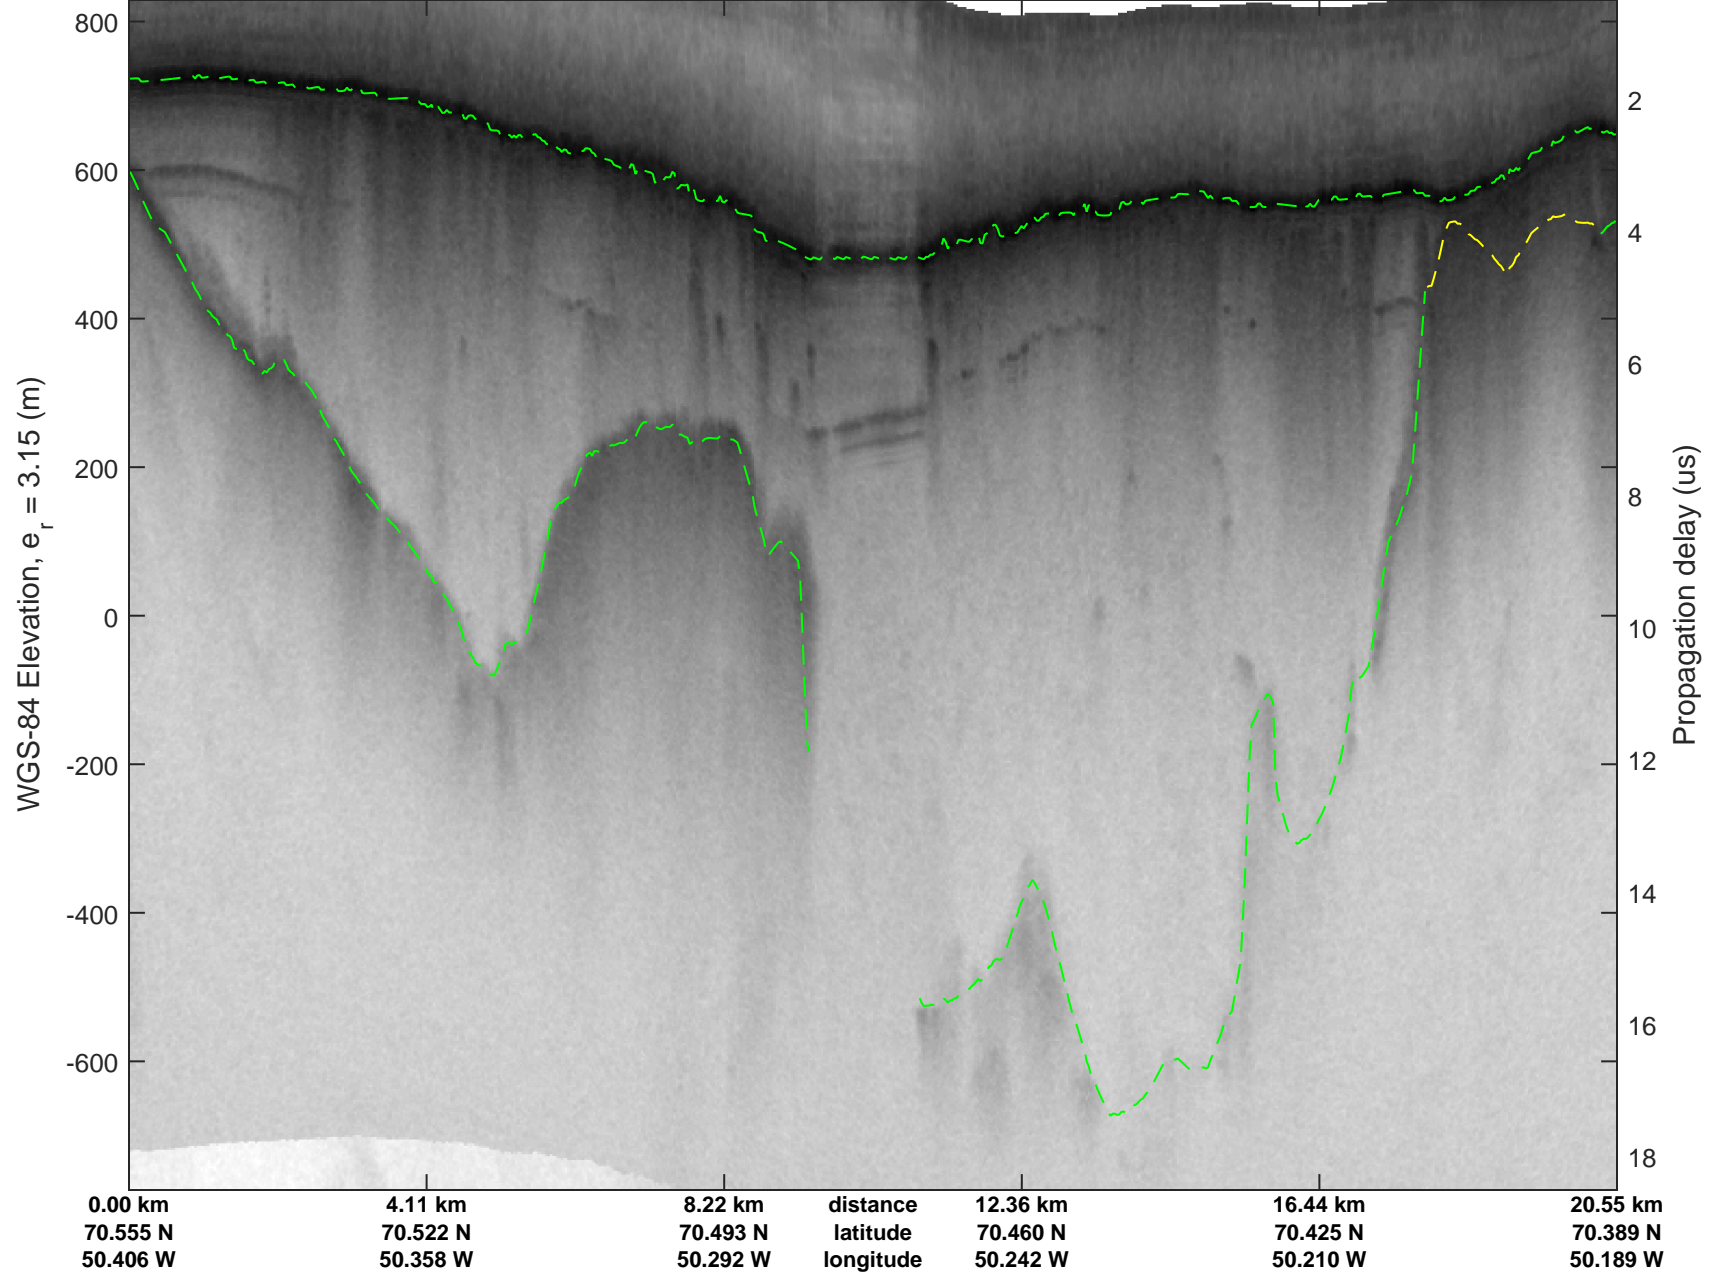

mcrds 2008_Greenland_TO: "Jakobshavn, W Glaciers" 20080722_02_015: 14:50:41.1 to 14:54:22.5 GPS

mcrds 2008_Greenland_TO: "Jakobshavn, W Glaciers" 20080722_02_015: 14:50:41.1 to 14:54:22.5 GPS

Jakobshavn, W Glaciers
 20080722_02_016
 Polar Stereograph 70N/-45E

mcrds 2008_Greenland_TO: "Jakobshavn, W Glaciers" 20080722_02_016: 14:54:23.6 to 15:05:29.2 GPS

mcrds 2008_Greenland_TO: "Jakobshavn, W Glaciers" 20080722_02_016: 14:54:23.6 to 15:05:29.2 GPS

mcrds 2008_Greenland_TO: "Jakobshavn, W Glaciers" 20080722_02_017: 15:05:29.9 to 15:09:55.0 GPS

mcrds 2008_Greenland_TO: "Jakobshavn, W Glaciers" 20080722_02_017: 15:05:29.9 to 15:09:55.0 GPS

Jakobshavn, W Glaciers
 20080722_02_018
 Polar Stereograph 70N/-45E

mcrds 2008_Greenland_TO: "Jakobshavn, W Glaciers" 20080722_02_018: 15:09:56.1 to 15:14:53.7 GPS

mcrds 2008_Greenland_TO: "Jakobshavn, W Glaciers" 20080722_02_018: 15:09:56.1 to 15:14:53.7 GPS

Jakobshavn, W Glaciers
 20080722_02_019
 Polar Stereograph 70N/-45E

mcrds 2008_Greenland_TO: "Jakobshavn, W Glaciers" 20080722_02_019: 15:14:54.7 to 15:23:28.8 GPS