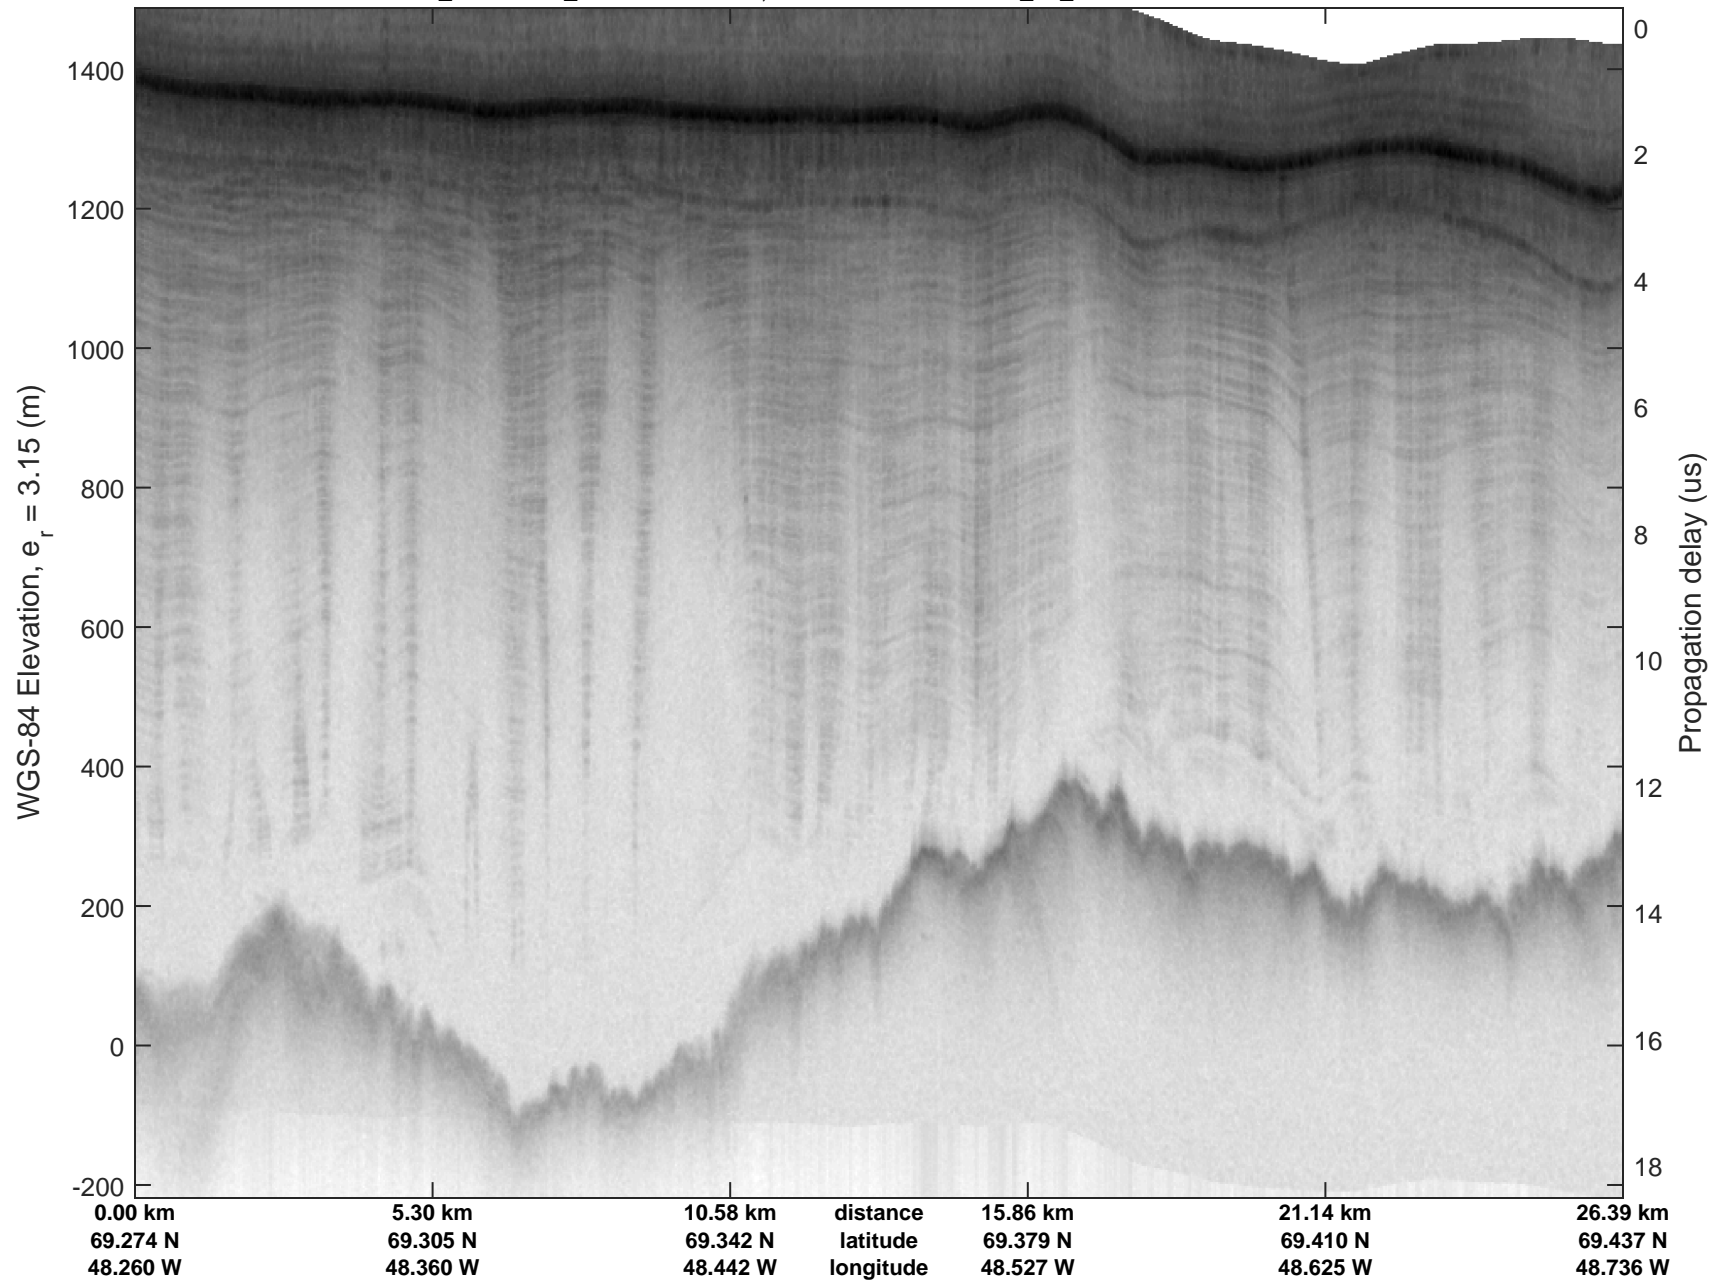

Jakobshavn, W Glaciers
 20080722_02_001
 Polar Stereograph 70N/-45E

mcrds 2008_Greenland_TO: "Jakobshavn, W Glaciers" 20080722_02_001: 13:10:18.2 to 13:16:32.3 GPS

mcrds 2008_Greenland_TO: "Jakobshavn, W Glaciers" 20080722_02_001: 13:10:18.2 to 13:16:32.3 GPS

Jakobshavn, W Glaciers
20080722_02_002
Polar Stereograph 70N/-45E

mcrds 2008_Greenland_TO: "Jakobshavn, W Glaciers" 20080722_02_002: 13:16:33.1 to 13:23:08.0 GPS

mcrds 2008_Greenland_TO: "Jakobshavn, W Glaciers" 20080722_02_002: 13:16:33.1 to 13:23:08.0 GPS