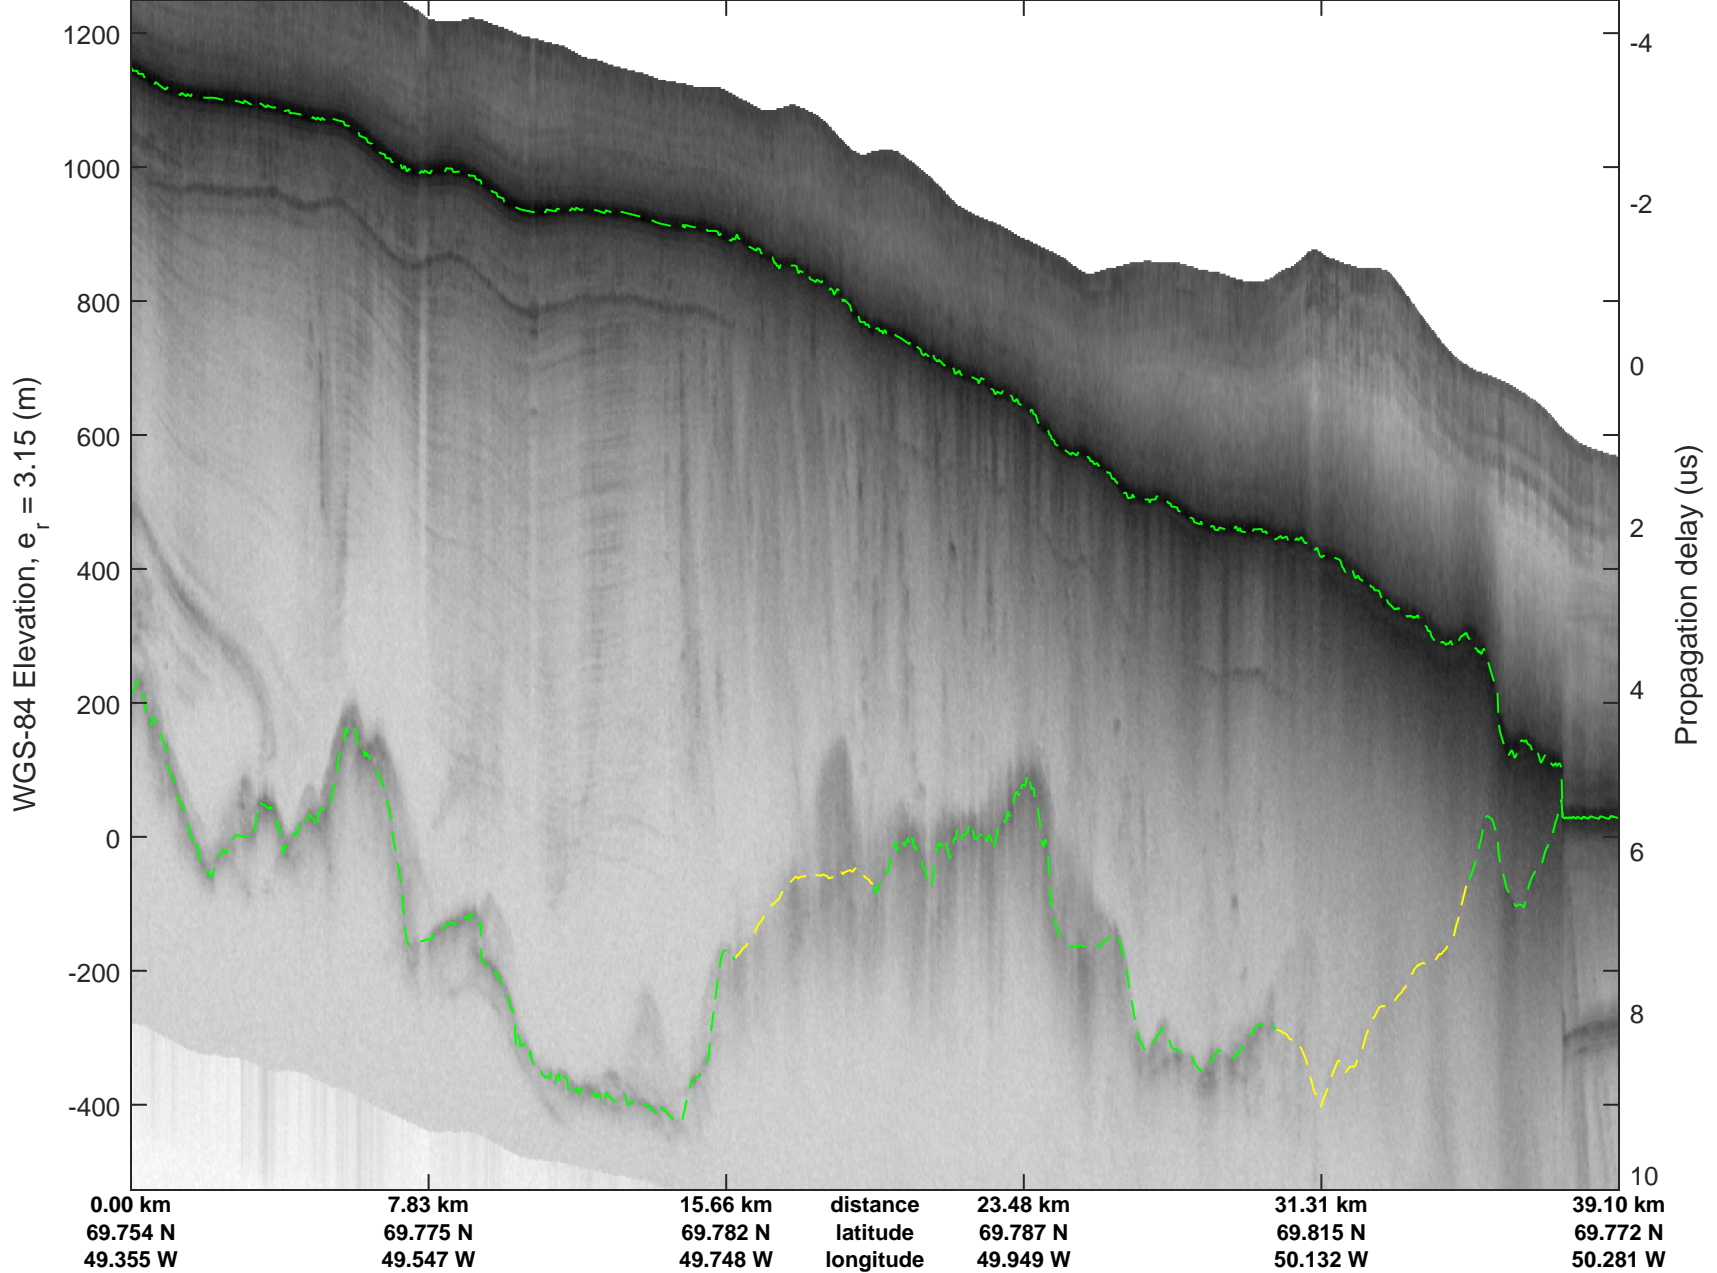

Jakobshavn, W Glaciers
20080722_02_002
Polar Stereograph 70N/-45E

mcrds 2008_Greenland_TO: "Jakobshavn, W Glaciers" 20080722_02_002: 13:16:33.1 to 13:23:08.0 GPS

mcrds 2008_Greenland_TO: "Jakobshavn, W Glaciers" 20080722_02_002: 13:16:33.1 to 13:23:08.0 GPS

Jakobshavn, W Glaciers
 20080722_02_003
 Polar Stereograph 70N/-45E

mcrds 2008_Greenland_TO: "Jakobshavn, W Glaciers" 20080722_02_003: 13:23:09.0 to 13:27:47.8 GPS

mcrds 2008_Greenland_TO: "Jakobshavn, W Glaciers" 20080722_02_003: 13:23:09.0 to 13:27:47.8 GPS

Jakobshavn, W Glaciers
 20080722_02_004
 Polar Stereograph 70N/-45E

mcrds 2008_Greenland_TO: "Jakobshavn, W Glaciers" 20080722_02_004: 13:27:48.6 to 13:36:49.7 GPS

mcrds 2008_Greenland_TO: "Jakobshavn, W Glaciers" 20080722_02_004: 13:27:48.6 to 13:36:49.7 GPS