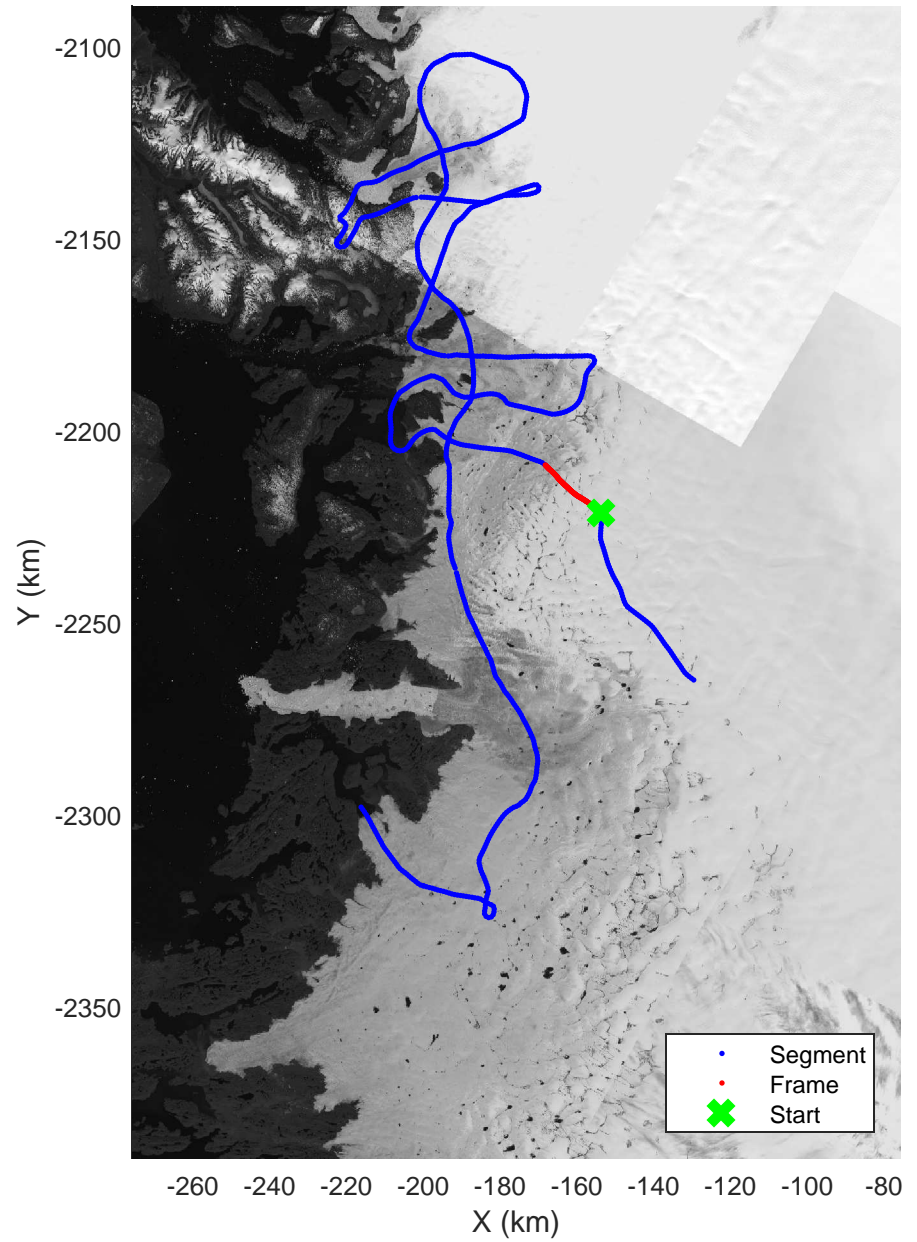

Jakobshavn, W Glaciers
 20080722_02_001
 Polar Stereograph 70N/-45E

mcrds 2008_Greenland_TO: "Jakobshavn, W Glaciers" 20080722_02_001: 13:10:18.2 to 13:16:32.3 GPS

mcrds 2008_Greenland_TO: "Jakobshavn, W Glaciers" 20080722_02_001: 13:10:18.2 to 13:16:32.3 GPS

Jakobshavn, W Glaciers
20080722_02_002
Polar Stereograph 70N/-45E

mcrds 2008_Greenland_TO: "Jakobshavn, W Glaciers" 20080722_02_002: 13:16:33.1 to 13:23:08.0 GPS

mcrds 2008_Greenland_TO: "Jakobshavn, W Glaciers" 20080722_02_002: 13:16:33.1 to 13:23:08.0 GPS

Jakobshavn, W Glaciers
 20080722_02_003
 Polar Stereograph 70N/-45E

mcrds 2008_Greenland_TO: "Jakobshavn, W Glaciers" 20080722_02_003: 13:23:09.0 to 13:27:47.8 GPS

mcrds 2008_Greenland_TO: "Jakobshavn, W Glaciers" 20080722_02_003: 13:23:09.0 to 13:27:47.8 GPS