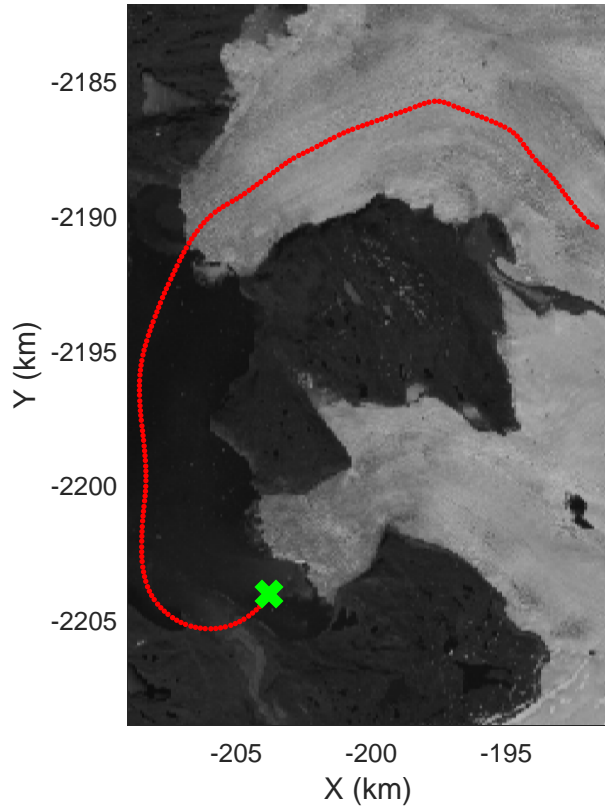

Jakobshavn, W Glaciers
 20080722_02_004
 Polar Stereograph 70N/-45E

mcrds 2008_Greenland_TO: "Jakobshavn, W Glaciers" 20080722_02_004: 13:27:48.6 to 13:36:49.7 GPS

mcrds 2008_Greenland_TO: "Jakobshavn, W Glaciers" 20080722_02_004: 13:27:48.6 to 13:36:49.7 GPS