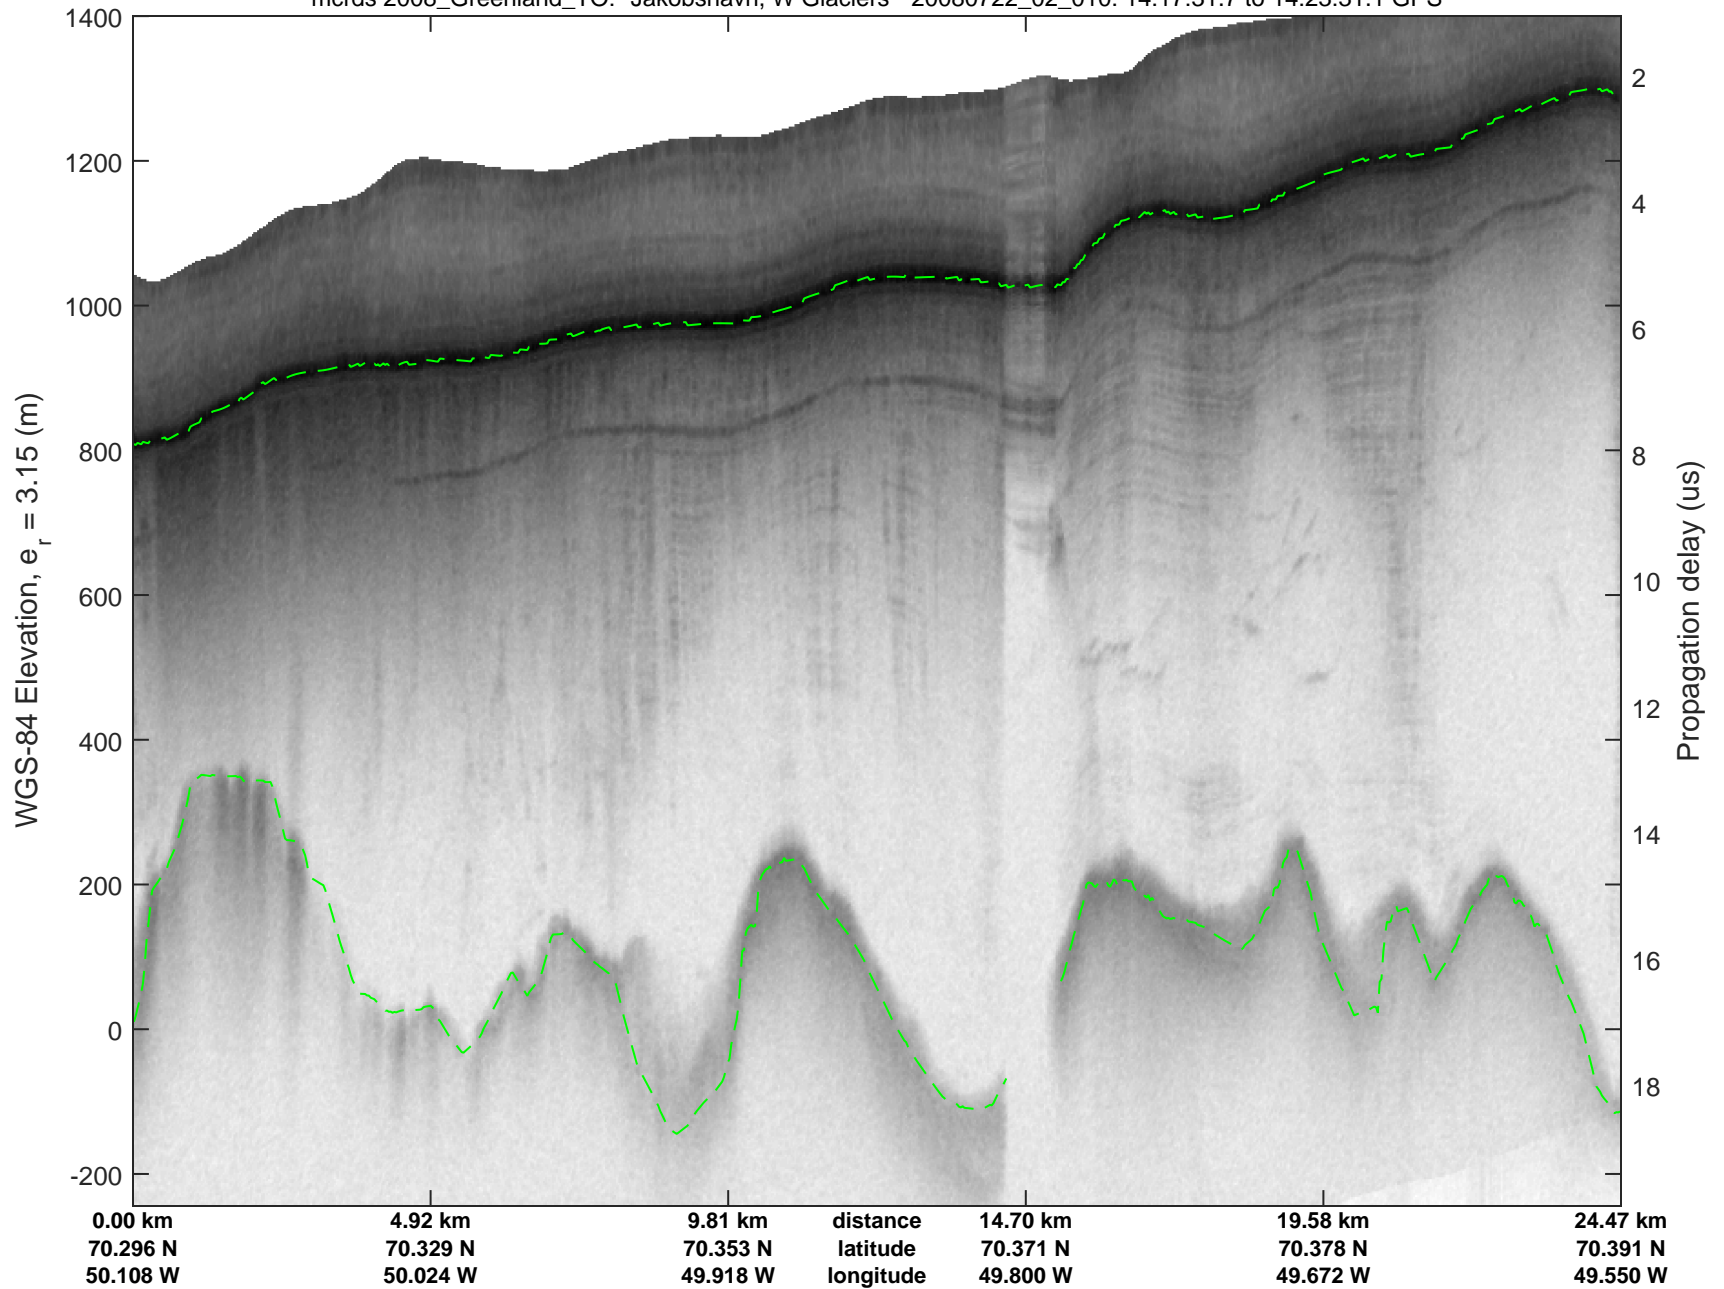

Jakobshavn, W Glaciers
 20080722_02_009
 Polar Stereograph 70N/-45E

mcrds 2008_Greenland_TO: "Jakobshavn, W Glaciers" 20080722_02_009: 14:06:25.9 to 14:17:30.9 GPS

mcrds 2008_Greenland_TO: "Jakobshavn, W Glaciers" 20080722_02_009: 14:06:25.9 to 14:17:30.9 GPS

Jakobshavn, W Glaciers
20080722_02_010
Polar Stereograph 70N/-45E

mcrds 2008_Greenland_TO: "Jakobshavn, W Glaciers" 20080722_02_010: 14:17:31.7 to 14:23:31.1 GPS

mcrds 2008_Greenland_TO: "Jakobshavn, W Glaciers" 20080722_02_010: 14:17:31.7 to 14:23:31.1 GPS