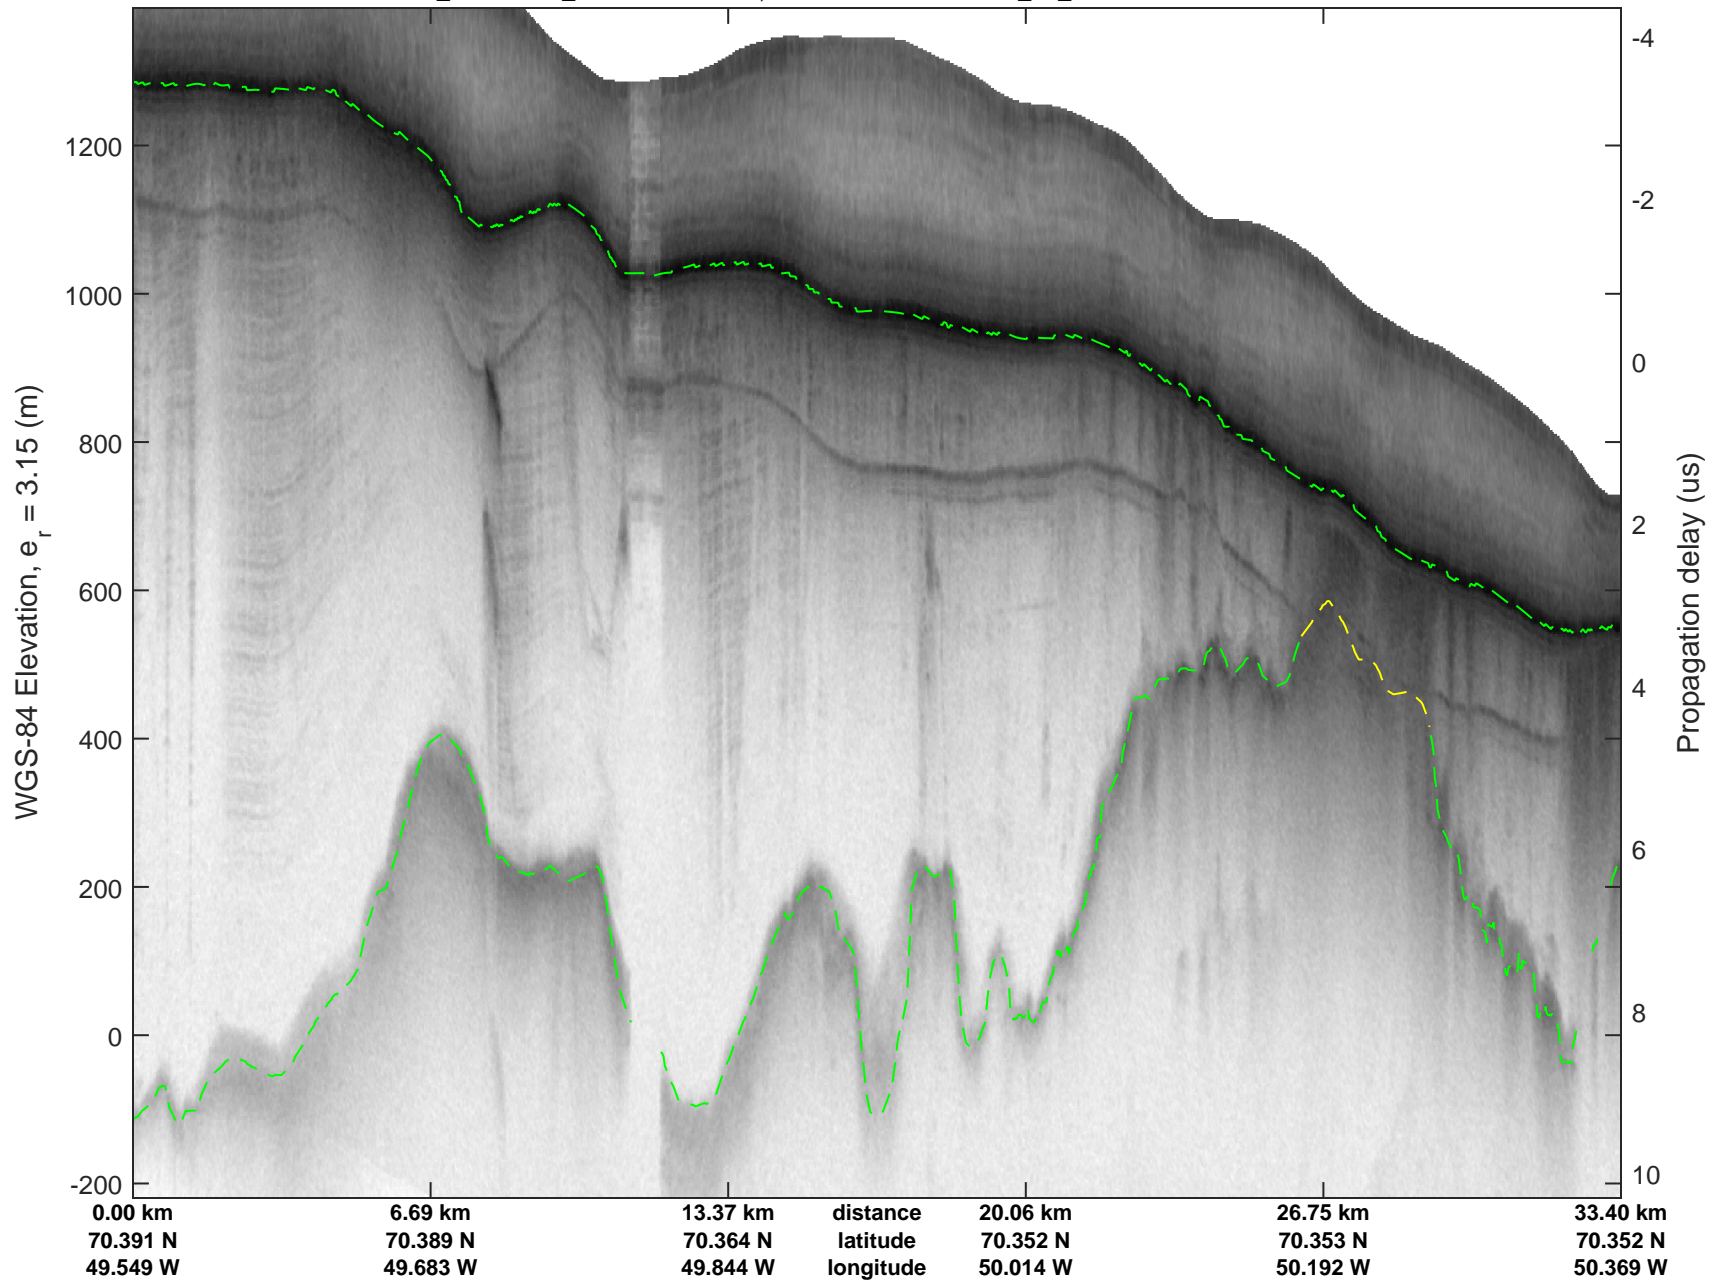

mcrds 2008_Greenland_TO: "Jakobshavn, W Glaciers" 20080722_02_011: 14:23:32.2 to 14:31:06.5 GPS