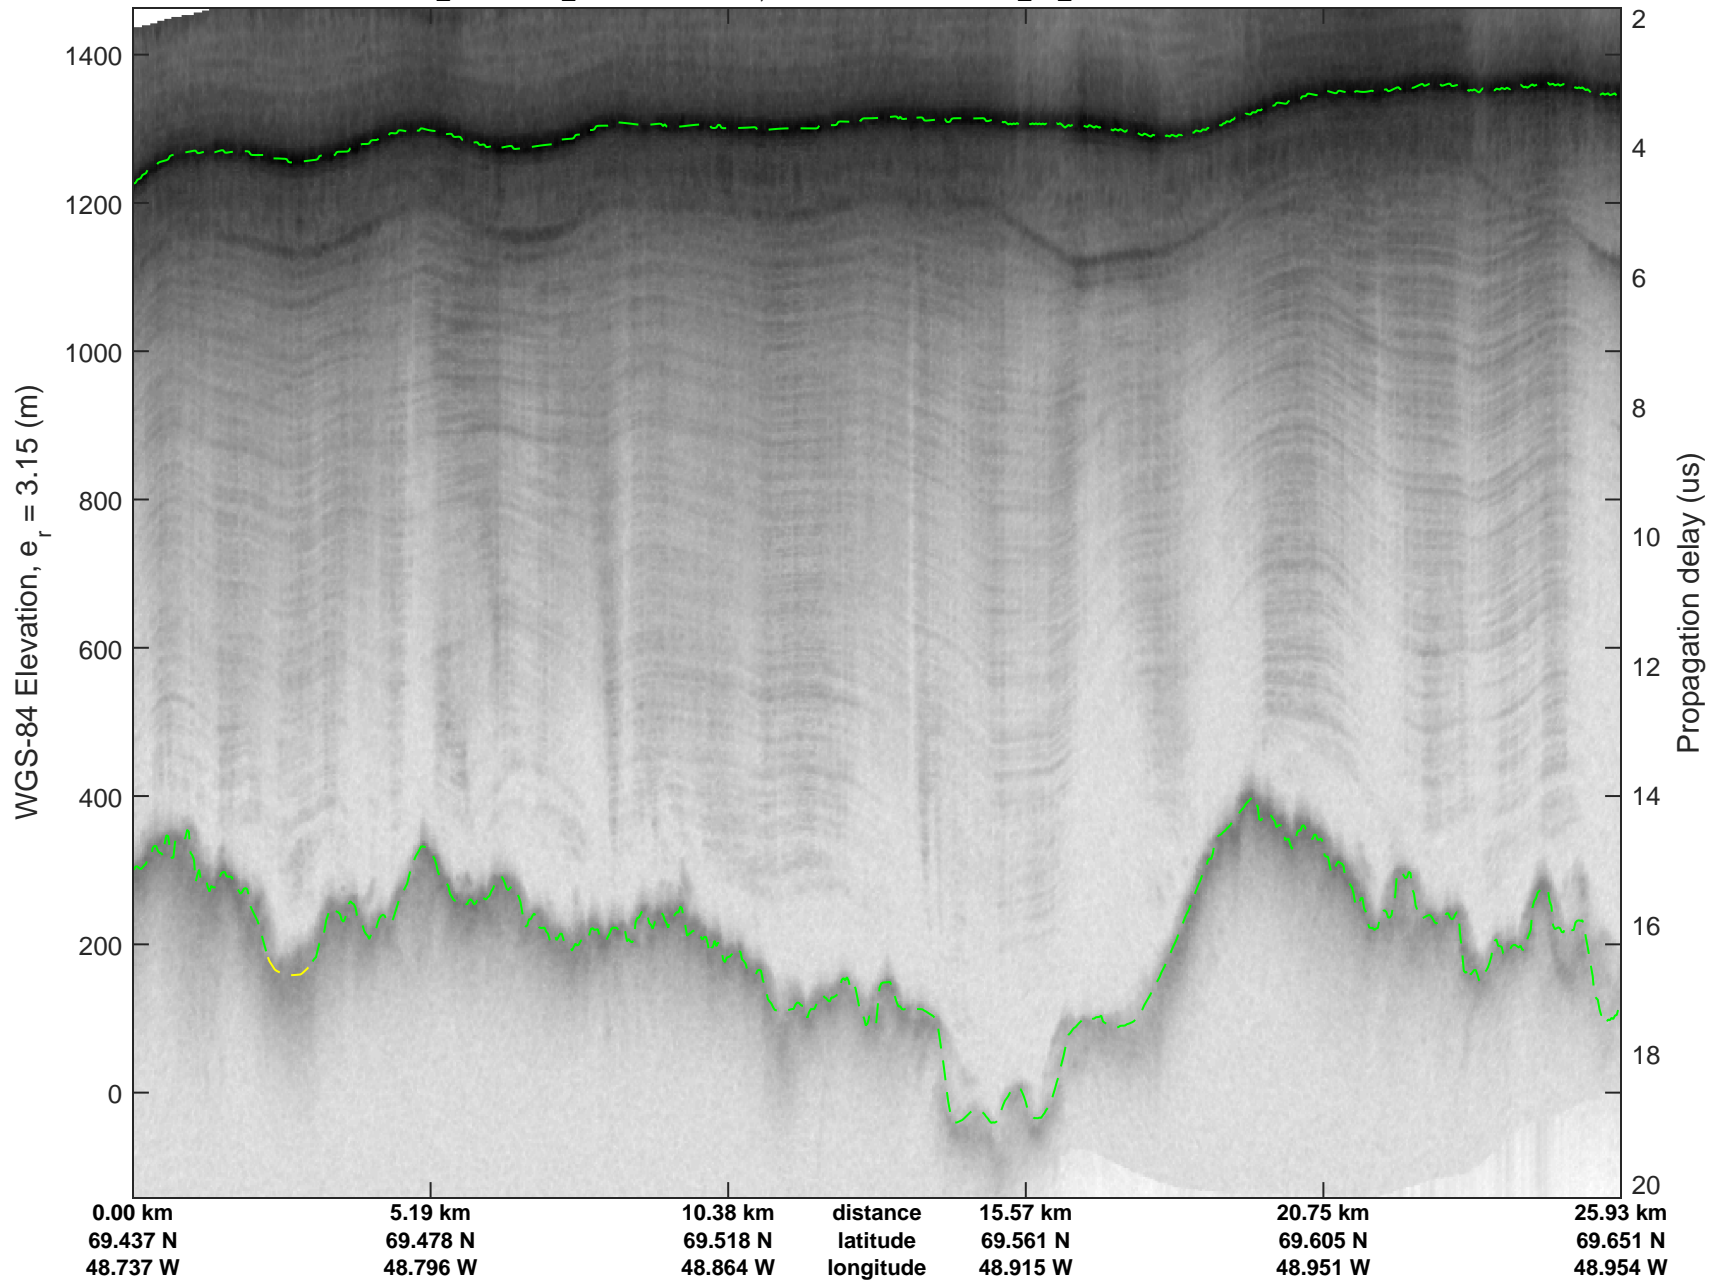

Jakobshavn, W Glaciers
 20080722_02_001
 Polar Stereograph 70N/-45E

mcrds 2008_Greenland_TO: "Jakobshavn, W Glaciers" 20080722_02_001: 13:10:18.2 to 13:16:32.3 GPS

mcrds 2008_Greenland_TO: "Jakobshavn, W Glaciers" 20080722_02_001: 13:10:18.2 to 13:16:32.3 GPS

Jakobshavn, W Glaciers
20080722_02_002
Polar Stereograph 70N/-45E

mcrds 2008_Greenland_TO: "Jakobshavn, W Glaciers" 20080722_02_002: 13:16:33.1 to 13:23:08.0 GPS

mcrds 2008_Greenland_TO: "Jakobshavn, W Glaciers" 20080722_02_002: 13:16:33.1 to 13:23:08.0 GPS

Jakobshavn, W Glaciers
 20080722_02_003
 Polar Stereograph 70N/-45E

mcrds 2008_Greenland_TO: "Jakobshavn, W Glaciers" 20080722_02_003: 13:23:09.0 to 13:27:47.8 GPS

mcrds 2008_Greenland_TO: "Jakobshavn, W Glaciers" 20080722_02_003: 13:23:09.0 to 13:27:47.8 GPS