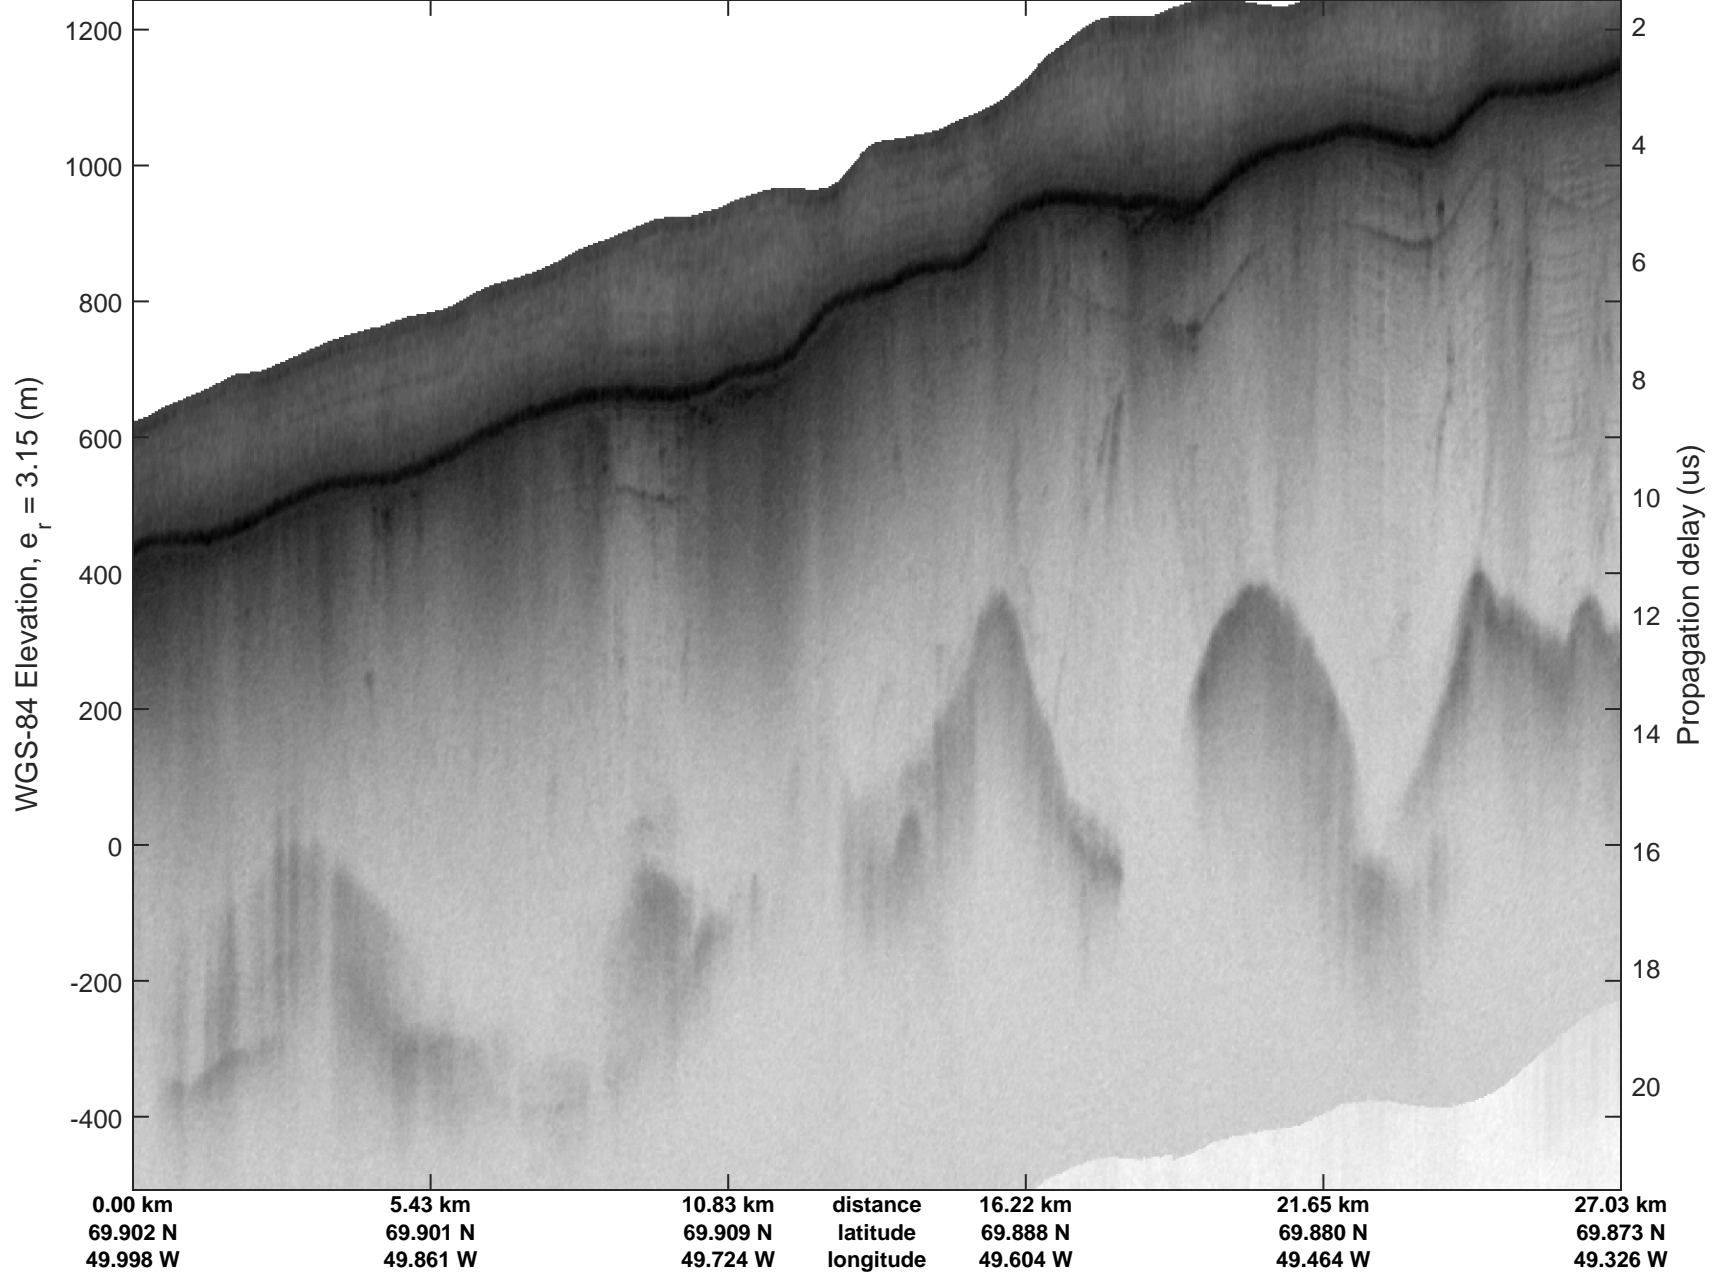

Jakobshavn, W Glaciers
 20080722_02_004
 Polar Stereograph 70N/-45E

mcrds 2008_Greenland_TO: "Jakobshavn, W Glaciers" 20080722_02_004: 13:27:48.6 to 13:36:49.7 GPS

mcrds 2008_Greenland_TO: "Jakobshavn, W Glaciers" 20080722_02_004: 13:27:48.6 to 13:36:49.7 GPS

Jakobshavn, W Glaciers
20080722_02_005
Polar Stereograph 70N/-45E

mcrds 2008_Greenland_TO: "Jakobshavn, W Glaciers" 20080722_02_005: 13:36:50.7 to 13:45:39.8 GPS

mcrds 2008_Greenland_TO: "Jakobshavn, W Glaciers" 20080722_02_005: 13:36:50.7 to 13:45:39.8 GPS

Jakobshavn, W Glaciers
 20080722_02_006
 Polar Stereograph 70N/-45E

mcrds 2008_Greenland_TO: "Jakobshavn, W Glaciers" 20080722_02_006: 13:45:40.9 to 13:52:26.6 GPS

mcrds 2008_Greenland_TO: "Jakobshavn, W Glaciers" 20080722_02_006: 13:45:40.9 to 13:52:26.6 GPS