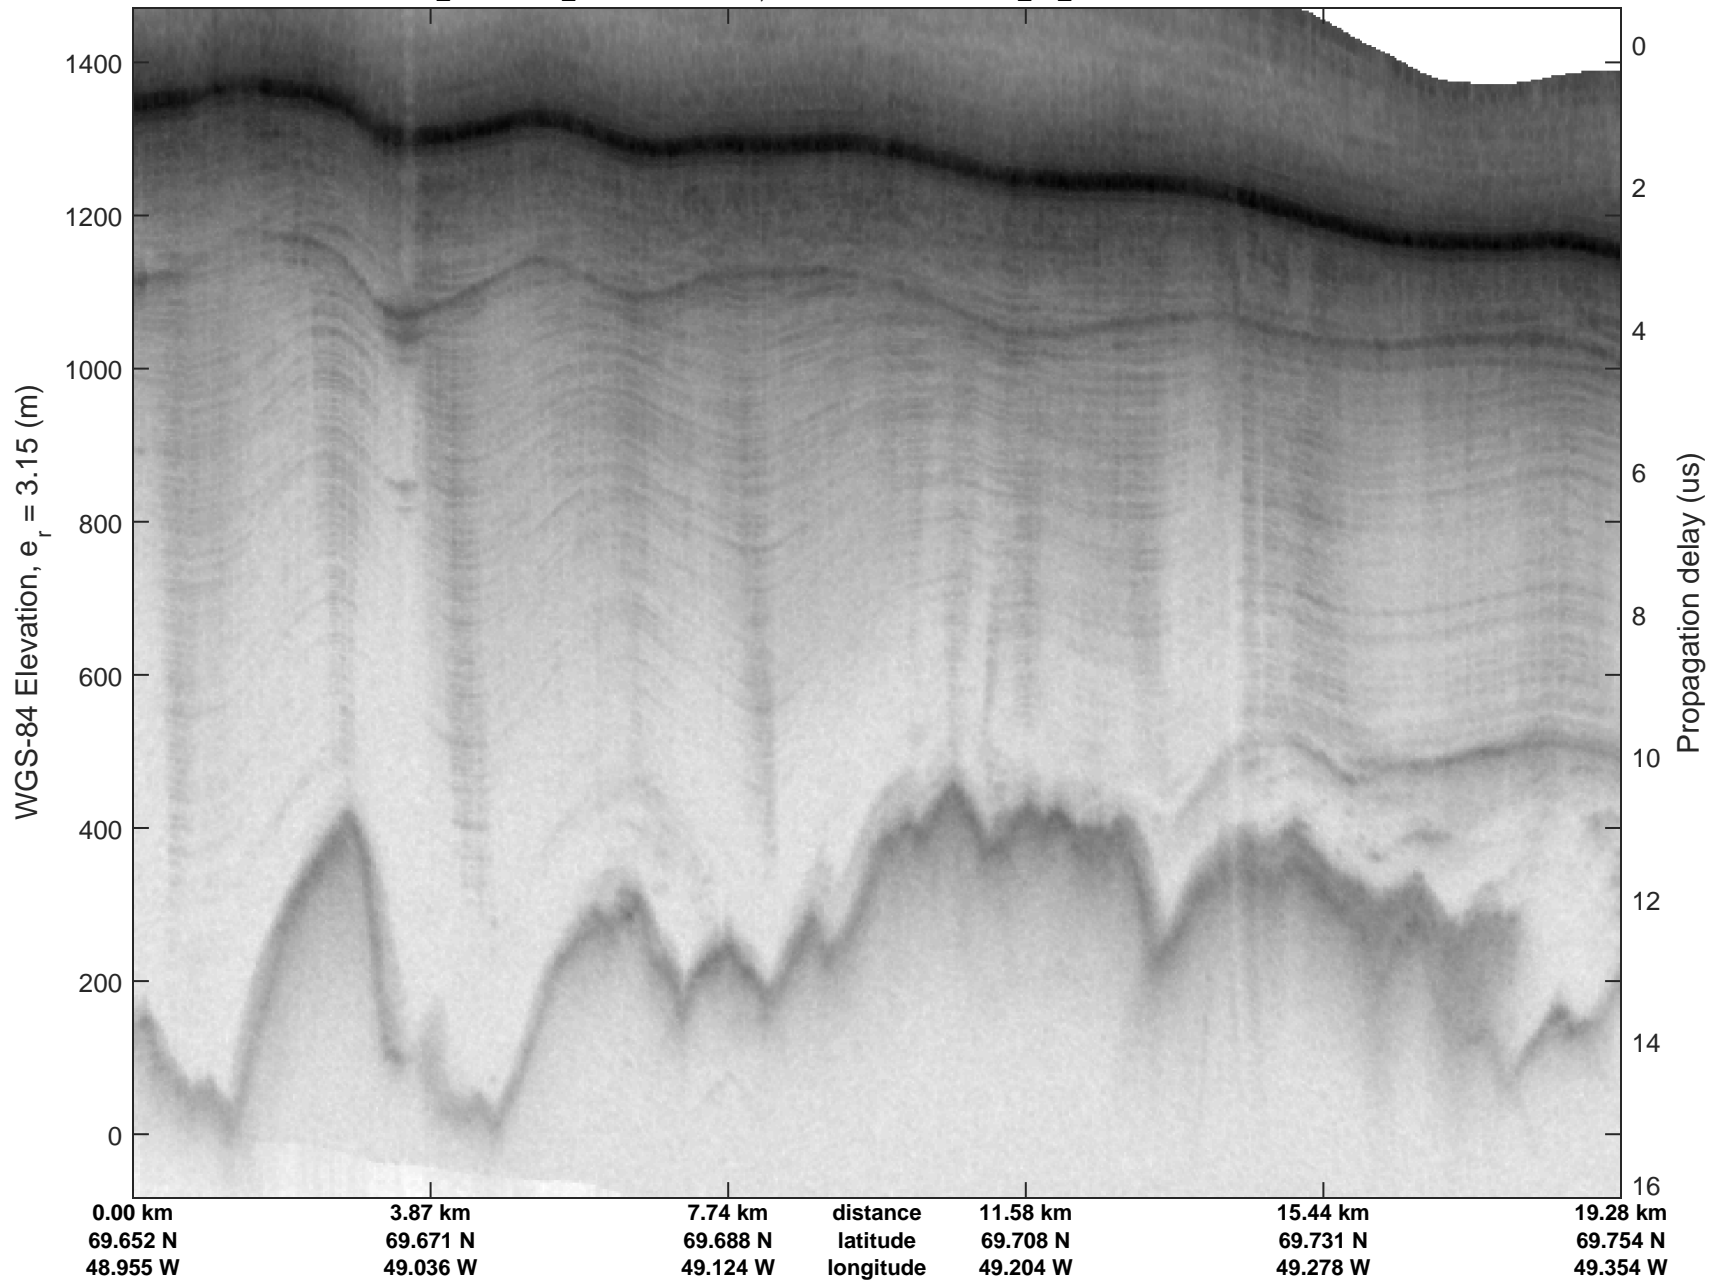

Jakobshavn, W Glaciers
20080722_02_002
Polar Stereograph 70N/-45E

mcrds 2008_Greenland_TO: "Jakobshavn, W Glaciers" 20080722_02_002: 13:16:33.1 to 13:23:08.0 GPS

mcrds 2008_Greenland_TO: "Jakobshavn, W Glaciers" 20080722_02_002: 13:16:33.1 to 13:23:08.0 GPS

Jakobshavn, W Glaciers
 20080722_02_003
 Polar Stereograph 70N/-45E

mcrds 2008_Greenland_TO: "Jakobshavn, W Glaciers" 20080722_02_003: 13:23:09.0 to 13:27:47.8 GPS

mcrds 2008_Greenland_TO: "Jakobshavn, W Glaciers" 20080722_02_003: 13:23:09.0 to 13:27:47.8 GPS