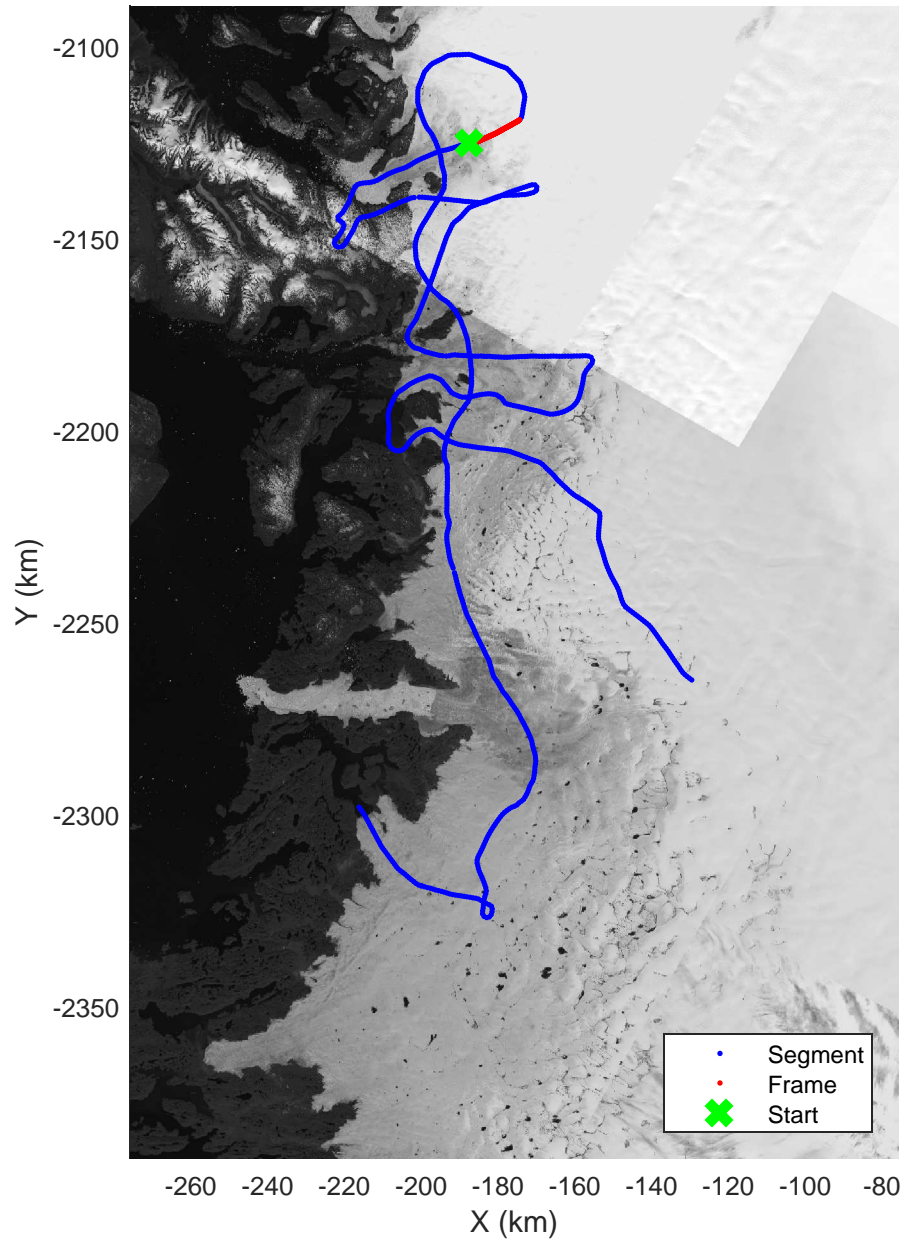

mcrds 2008_Greenland_TO: "Jakobshavn, W Glaciers" 20080722_02_014: 14:42:48.7 to 14:50:40.1 GPS

mcrds 2008_Greenland_TO: "Jakobshavn, W Glaciers" 20080722_02_014: 14:42:48.7 to 14:50:40.1 GPS

Jakobshavn, W Glaciers
20080722_02_015
Polar Stereograph 70N/-45E