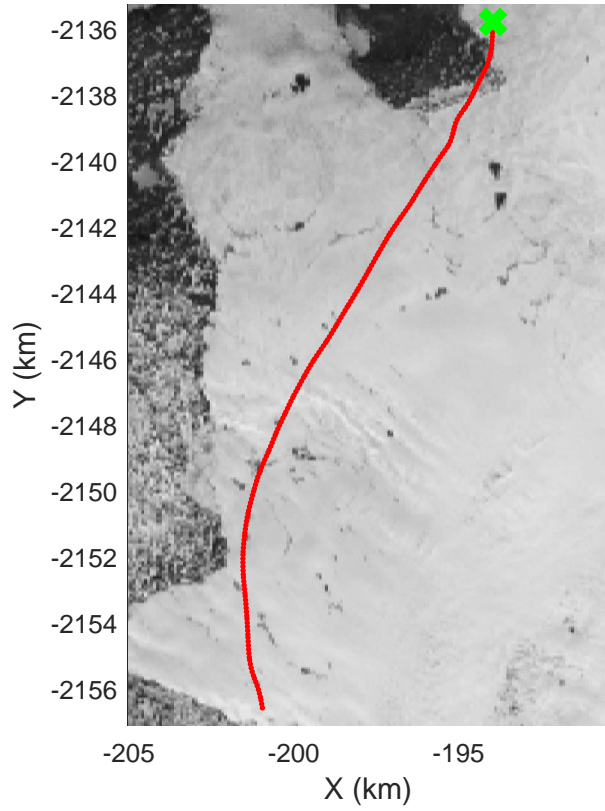

mcrds 2008_Greenland_TO: "Jakobshavn, W Glaciers" 20080722_02_017: 15:05:29.9 to 15:09:55.0 GPS

Jakobshavn, W Glaciers
 20080722_02_018
 Polar Stereograph 70N/-45E

mcrds 2008_Greenland_TO: "Jakobshavn, W Glaciers" 20080722_02_018: 15:09:56.1 to 15:14:53.7 GPS