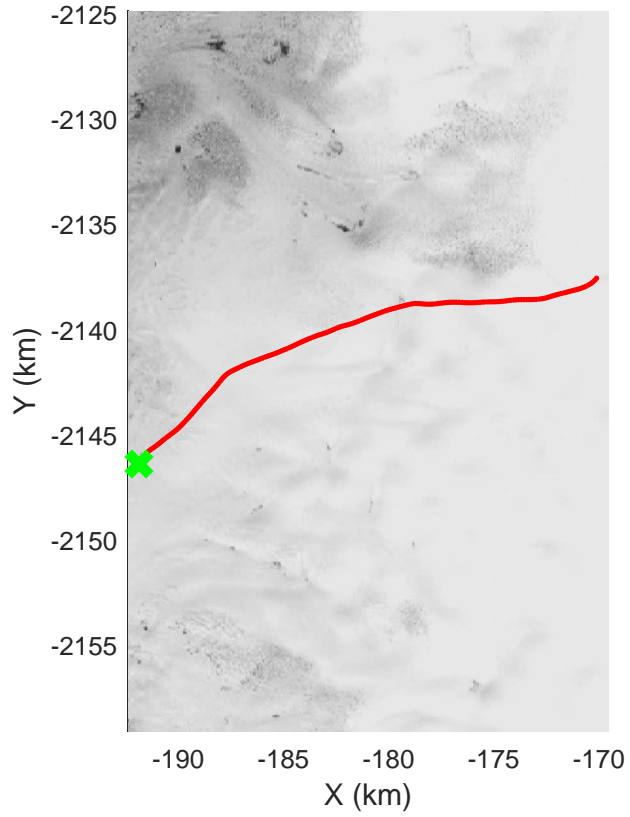

Jakobshavn, W Glaciers
 20080722_02_009
 Polar Stereograph 70N/-45E

mcrds 2008_Greenland_TO: "Jakobshavn, W Glaciers" 20080722_02_009: 14:06:25.9 to 14:17:30.9 GPS

mcrds 2008_Greenland_TO: "Jakobshavn, W Glaciers" 20080722_02_009: 14:06:25.9 to 14:17:30.9 GPS