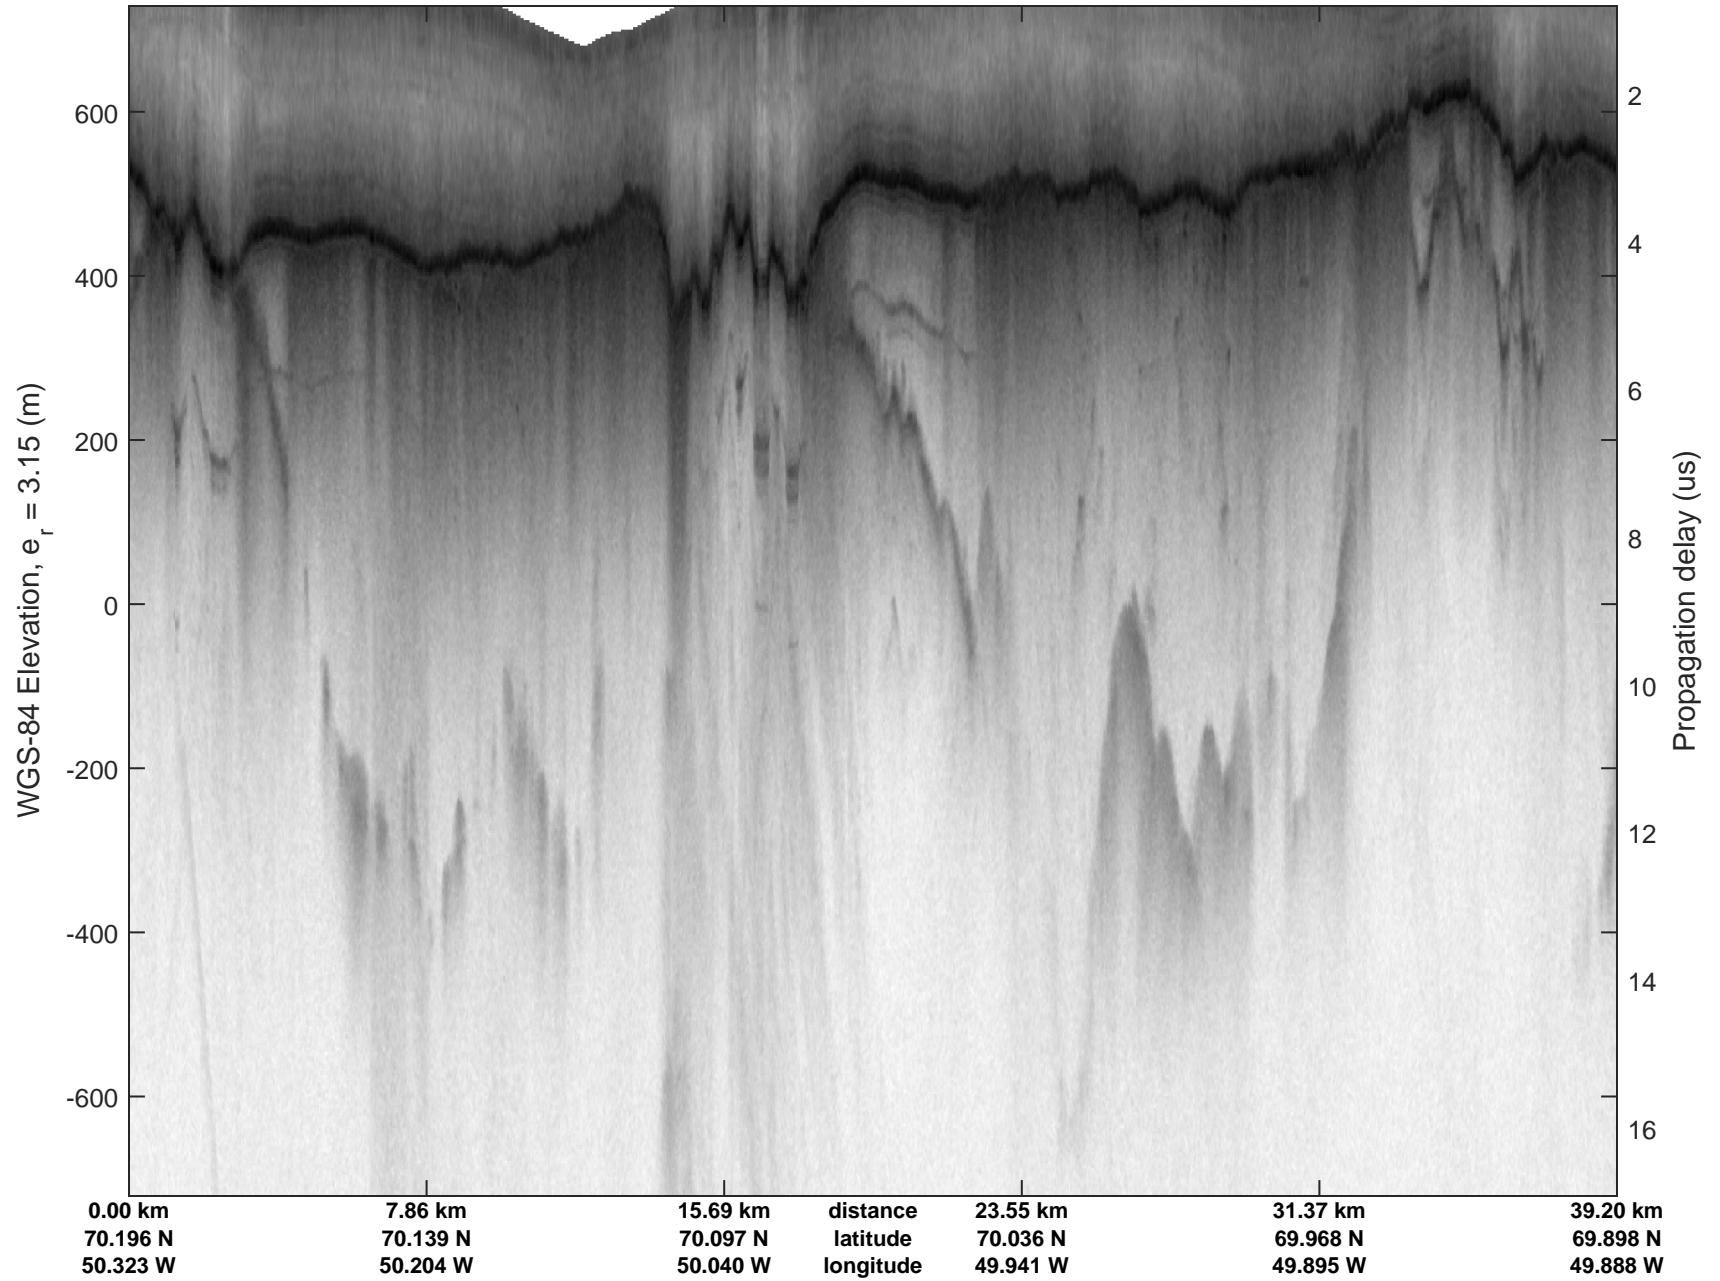

mcrds 2008_Greenland_TO: "Jakobshavn, W Glaciers" 20080722_02_018: 15:09:56.1 to 15:14:53.7 GPS

Jakobshavn, W Glaciers
 20080722_02_019
 Polar Stereograph 70N/-45E

mcrds 2008_Greenland_TO: "Jakobshavn, W Glaciers" 20080722_02_019: 15:14:54.7 to 15:23:28.8 GPS

mcrds 2008_Greenland_TO: "Jakobshavn, W Glaciers" 20080722_02_019: 15:14:54.7 to 15:23:28.8 GPS

Jakobshavn, W Glaciers
 20080722_02_020
 Polar Stereograph 70N/-45E

mcrds 2008_Greenland_TO: "Jakobshavn, W Glaciers" 20080722_02_020: 15:23:29.5 to 15:33:56.1 GPS