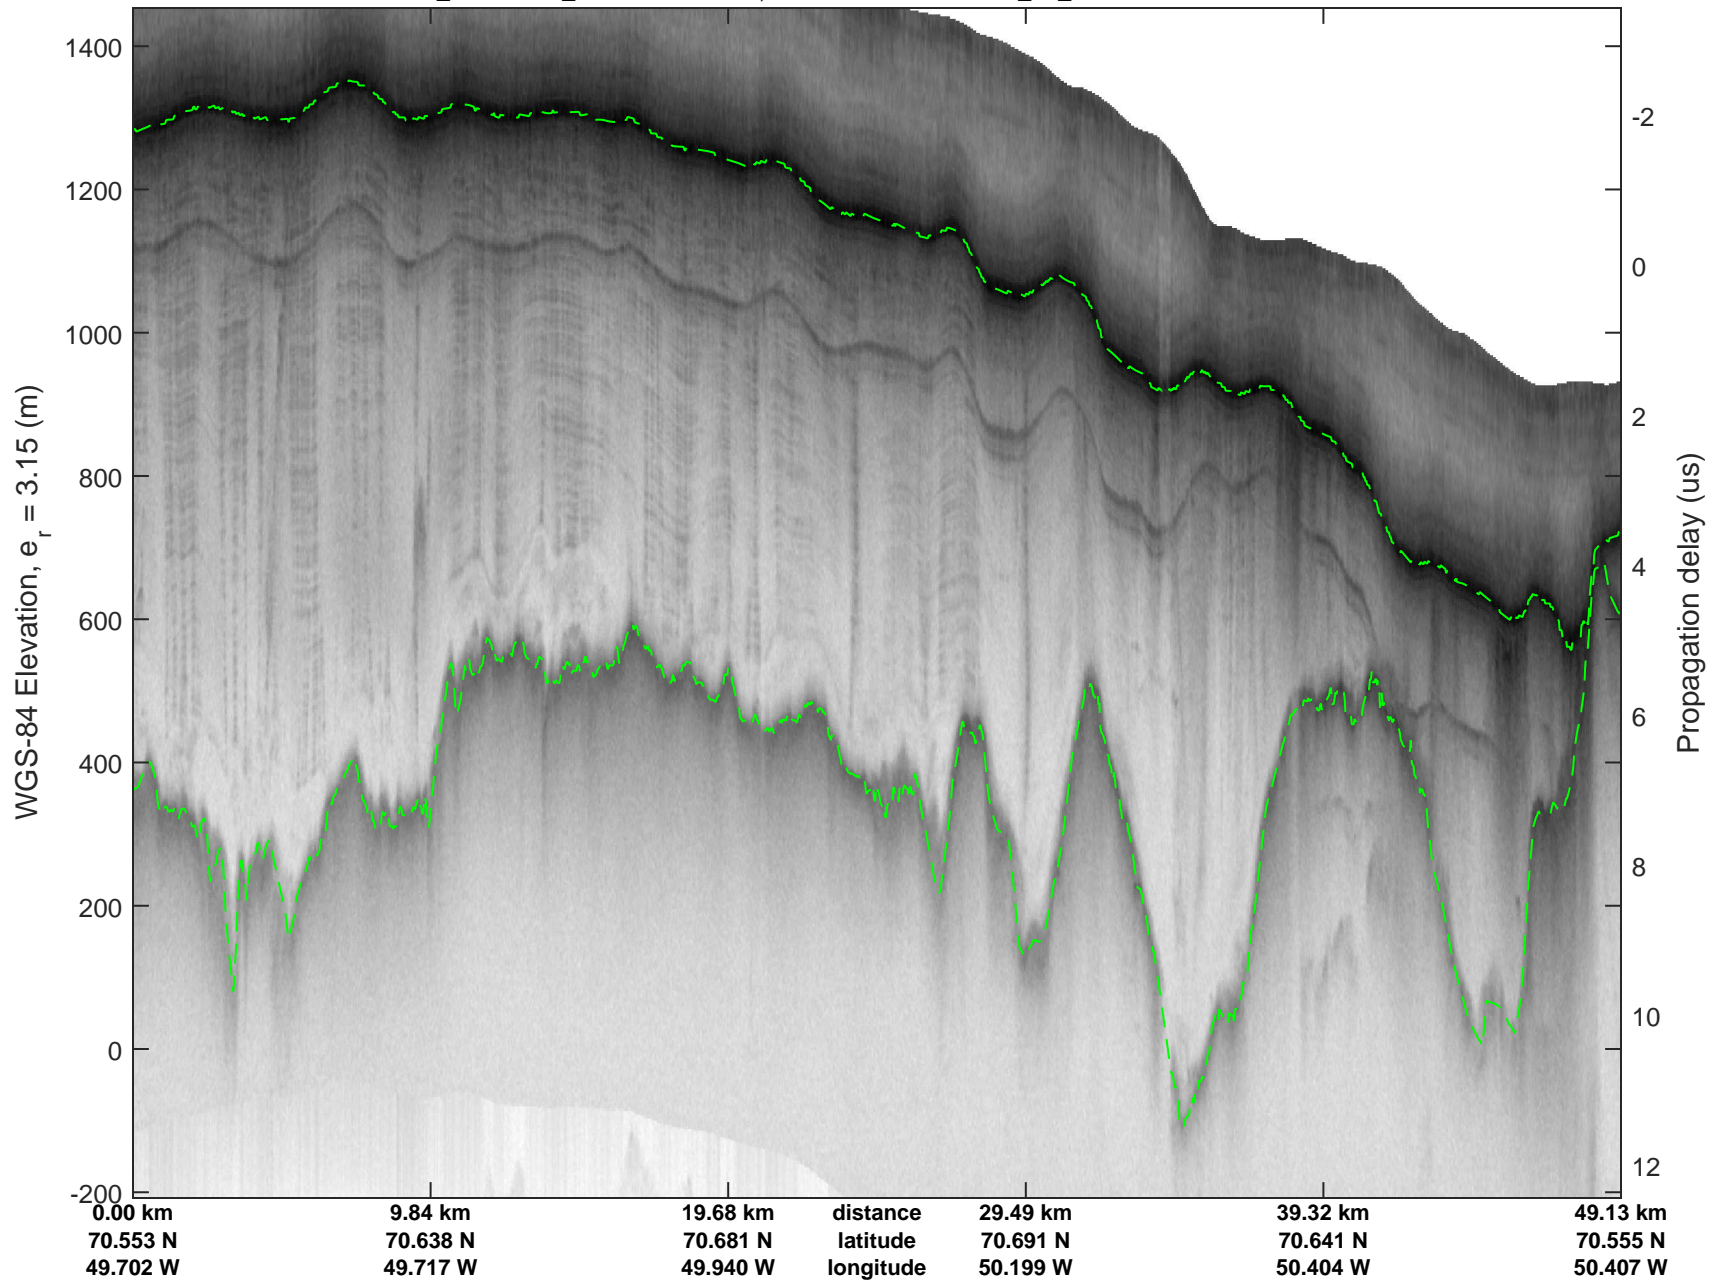

mcrds 2008_Greenland_TO: "Jakobshavn, W Glaciers" 20080722_02_016: 14:54:23.6 to 15:05:29.2 GPS