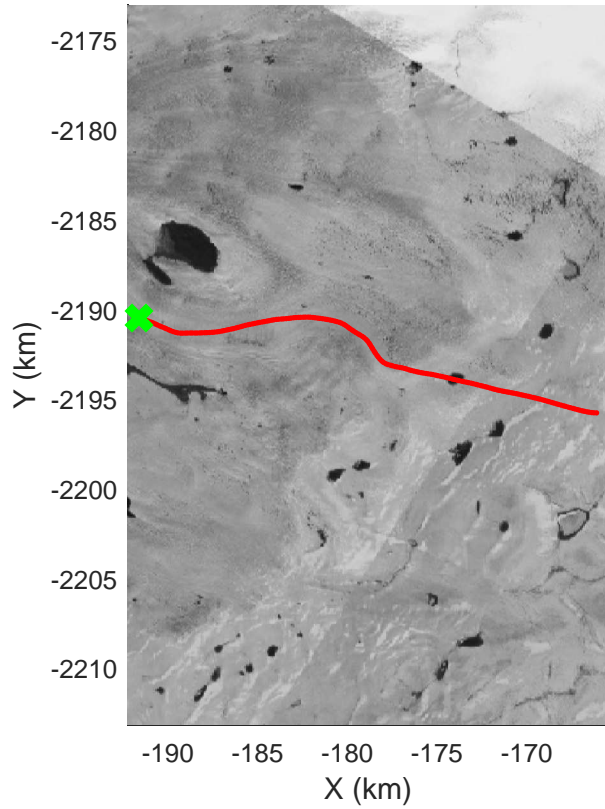

Jakobshavn, W Glaciers
20080722_02_005
Polar Stereograph 70N/-45E

mcrds 2008_Greenland_TO: "Jakobshavn, W Glaciers" 20080722_02_005: 13:36:50.7 to 13:45:39.8 GPS

mcrds 2008_Greenland_TO: "Jakobshavn, W Glaciers" 20080722_02_005: 13:36:50.7 to 13:45:39.8 GPS