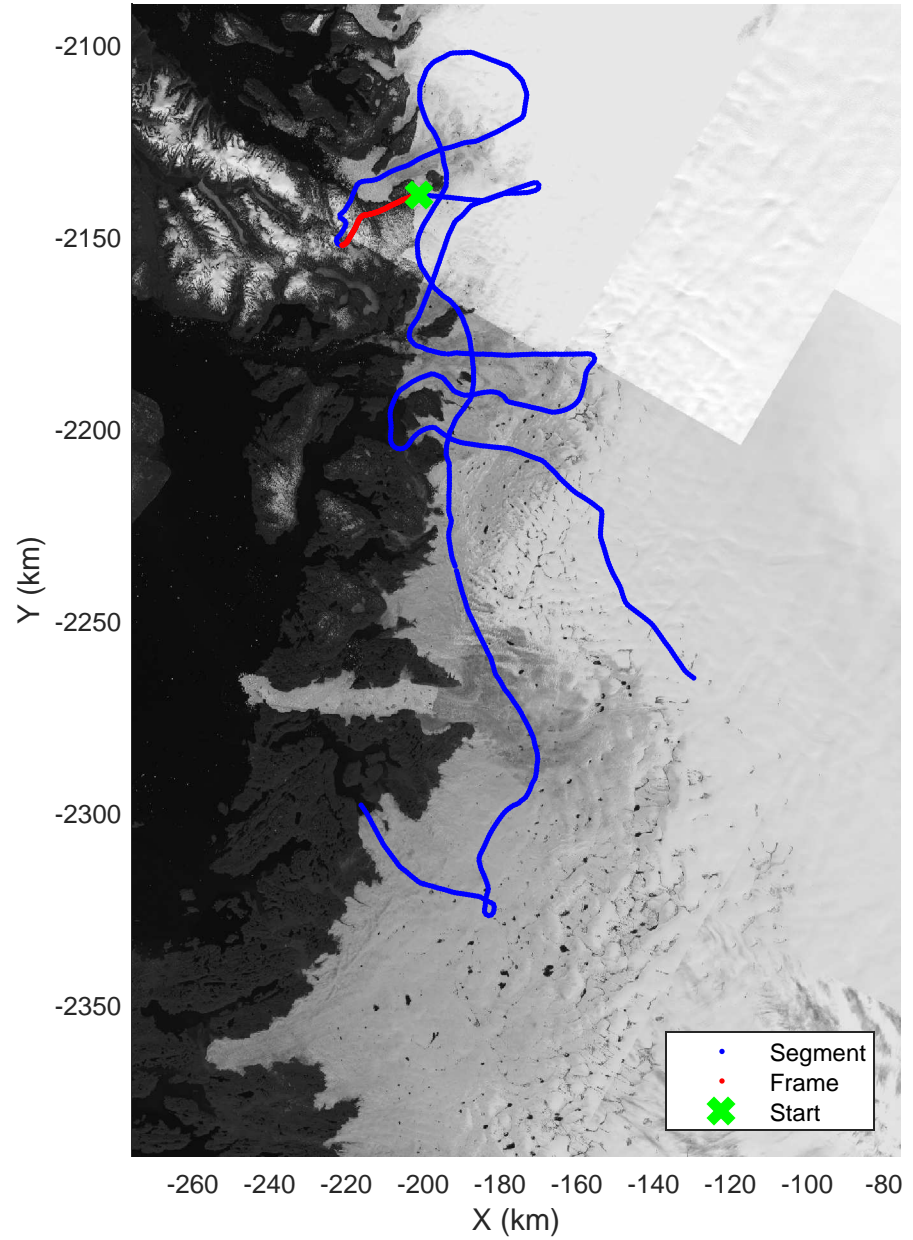

Jakobshavn, W Glaciers
20080722_02_012
Polar Stereograph 70N/-45E