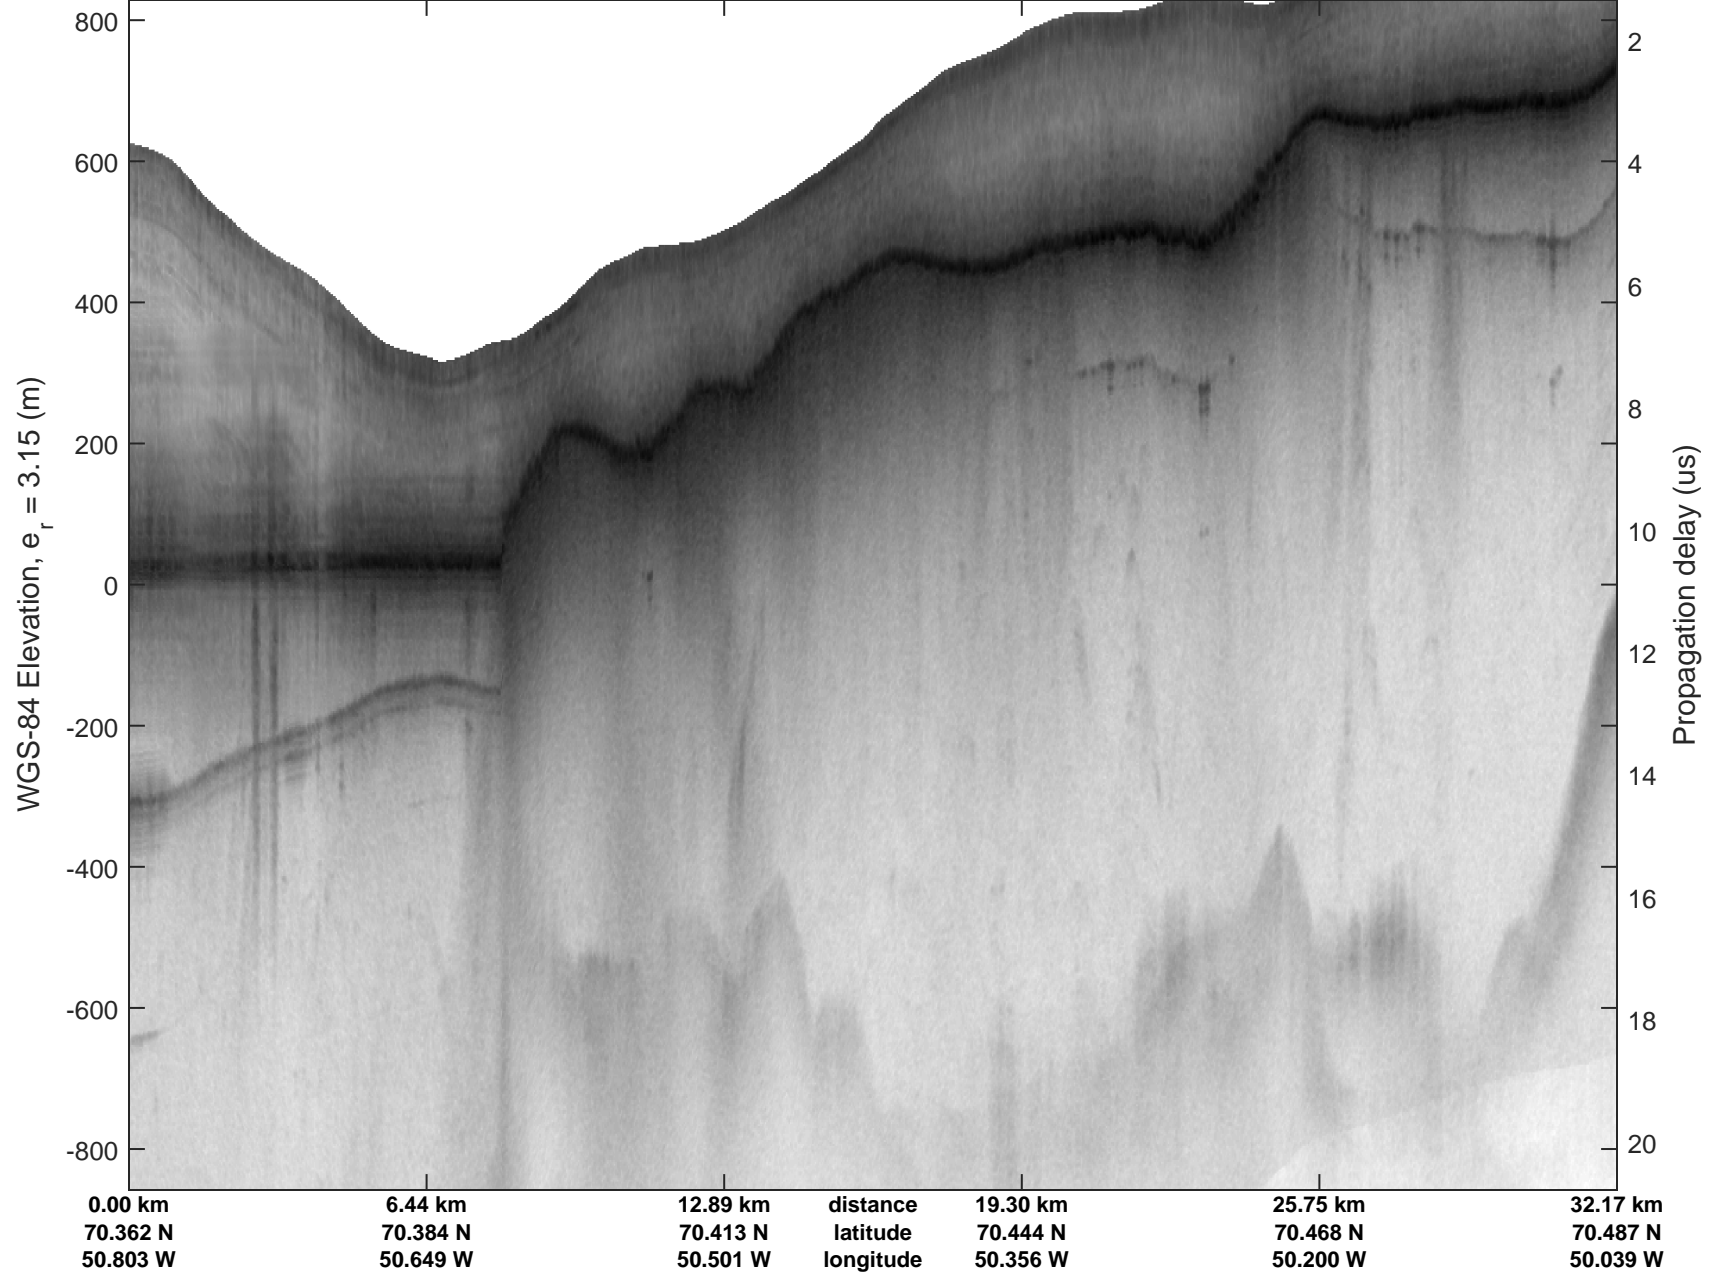

mcrds 2008_Greenland_TO: "Jakobshavn, W Glaciers" 20080722_02_014: 14:42:48.7 to 14:50:40.1 GPS