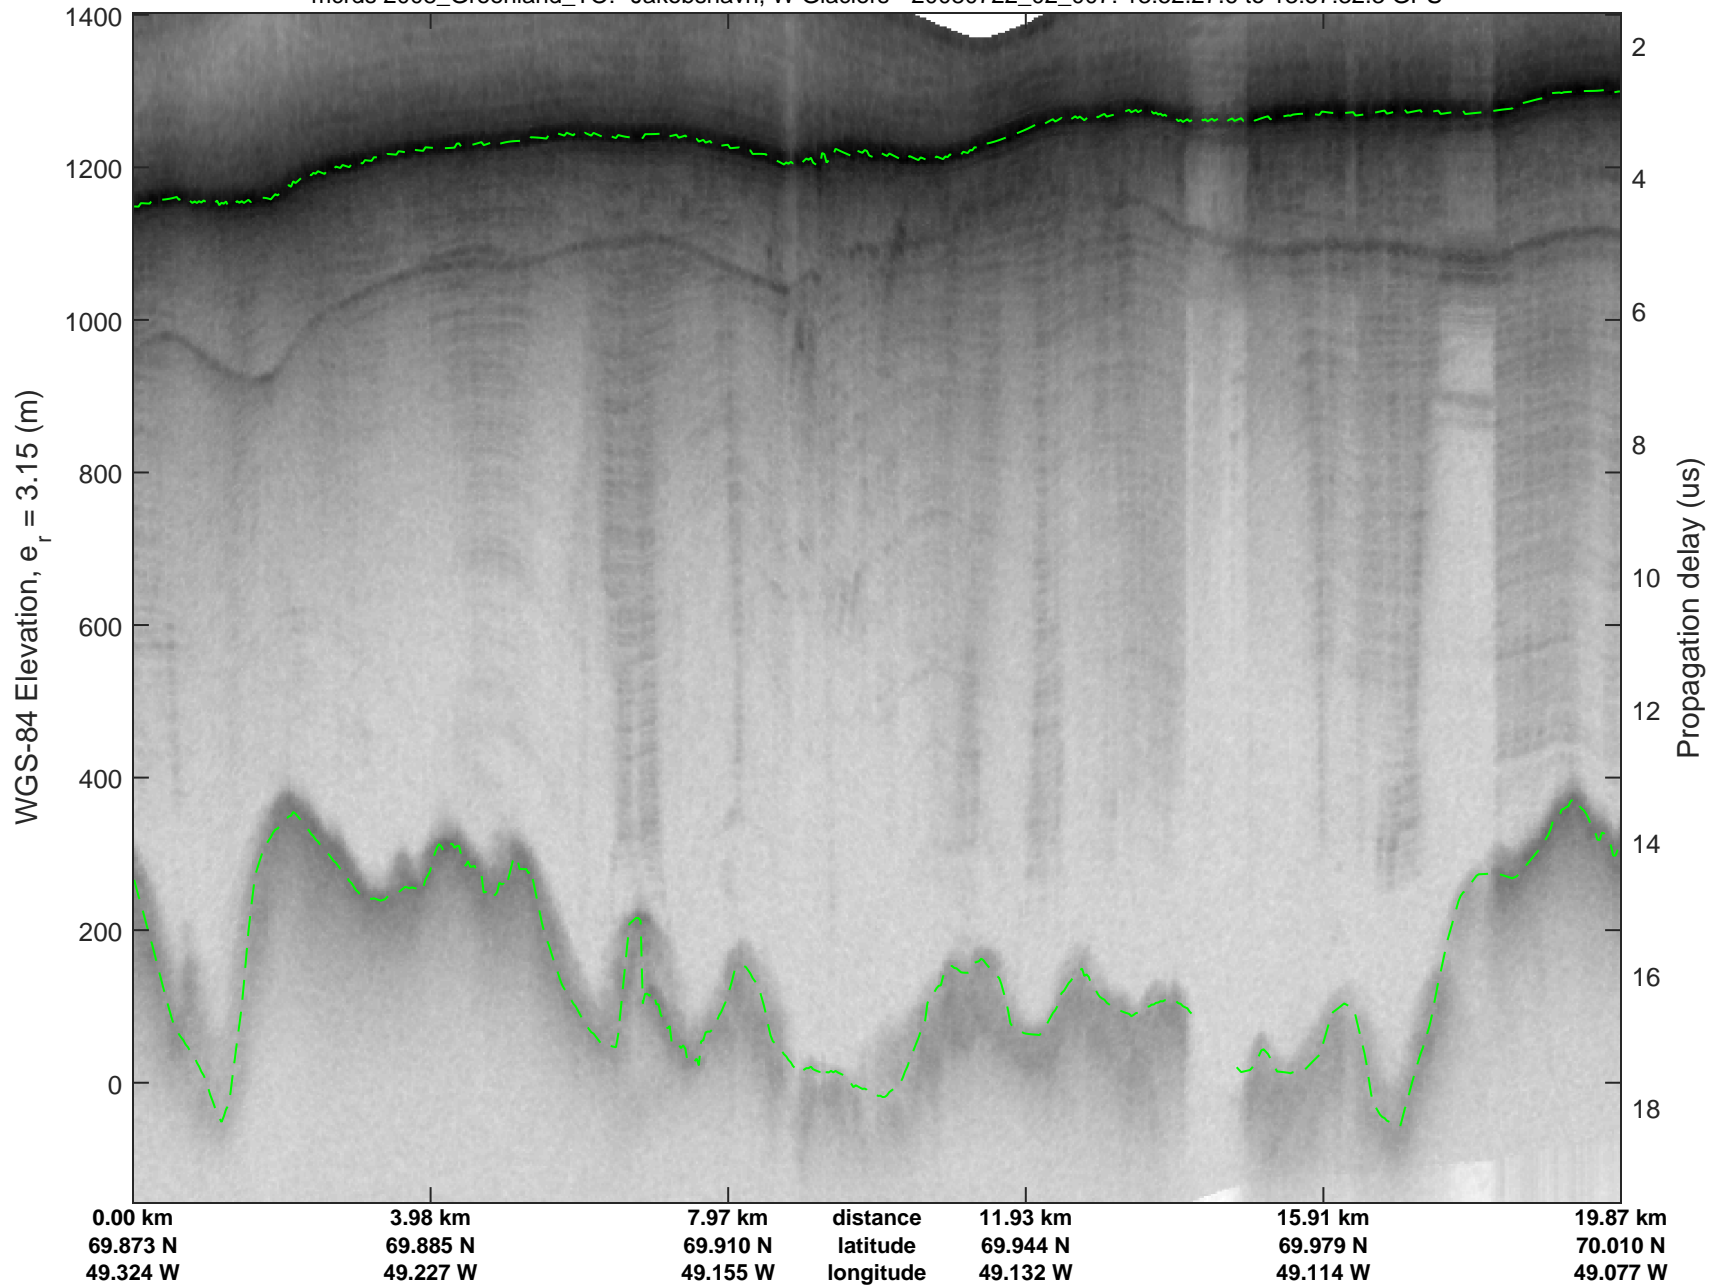

Jakobshavn, W Glaciers
20080722_02_005
Polar Stereograph 70N/-45E

mcrds 2008_Greenland_TO: "Jakobshavn, W Glaciers" 20080722_02_005: 13:36:50.7 to 13:45:39.8 GPS

mcrds 2008_Greenland_TO: "Jakobshavn, W Glaciers" 20080722_02_005: 13:36:50.7 to 13:45:39.8 GPS

Jakobshavn, W Glaciers
 20080722_02_006
 Polar Stereograph 70N/-45E

mcrds 2008_Greenland_TO: "Jakobshavn, W Glaciers" 20080722_02_006: 13:45:40.9 to 13:52:26.6 GPS

mcrds 2008_Greenland_TO: "Jakobshavn, W Glaciers" 20080722_02_006: 13:45:40.9 to 13:52:26.6 GPS

Jakobshavn, W Glaciers
 20080722_02_007
 Polar Stereograph 70N/-45E

mcrds 2008_Greenland_TO: "Jakobshavn, W Glaciers" 20080722_02_007: 13:52:27.6 to 13:57:32.3 GPS

mcrds 2008_Greenland_TO: "Jakobshavn, W Glaciers" 20080722_02_007: 13:52:27.6 to 13:57:32.3 GPS

Jakobshavn, W Glaciers
20080722_02_008
Polar Stereograph 70N/-45E

mcrds 2008_Greenland_TO: "Jakobshavn, W Glaciers" 20080722_02_008: 13:57:33.6 to 14:06:24.9 GPS

mcrds 2008_Greenland_TO: "Jakobshavn, W Glaciers" 20080722_02_008: 13:57:33.6 to 14:06:24.9 GPS