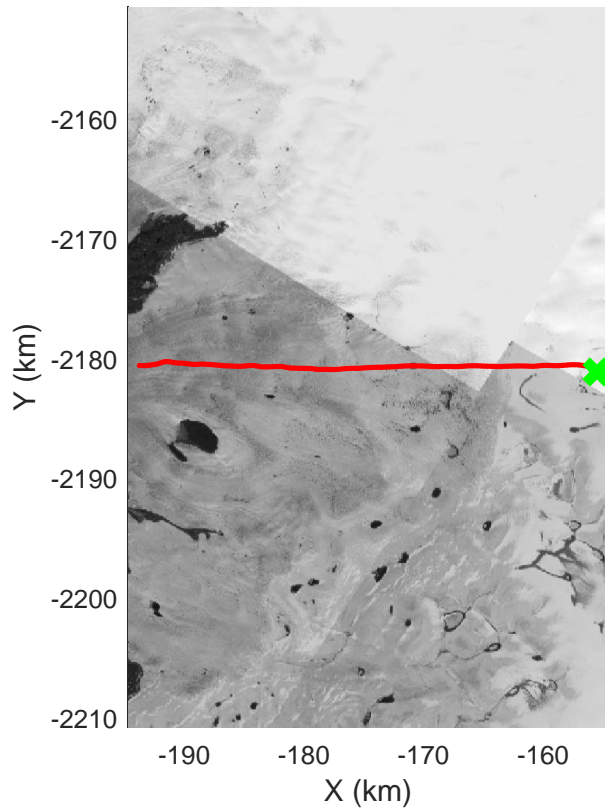

Jakobshavn, W Glaciers
 20080722_02_007
 Polar Stereograph 70N/-45E

mcrds 2008_Greenland_TO: "Jakobshavn, W Glaciers" 20080722_02_007: 13:52:27.6 to 13:57:32.3 GPS

mcrds 2008_Greenland_TO: "Jakobshavn, W Glaciers" 20080722_02_007: 13:52:27.6 to 13:57:32.3 GPS