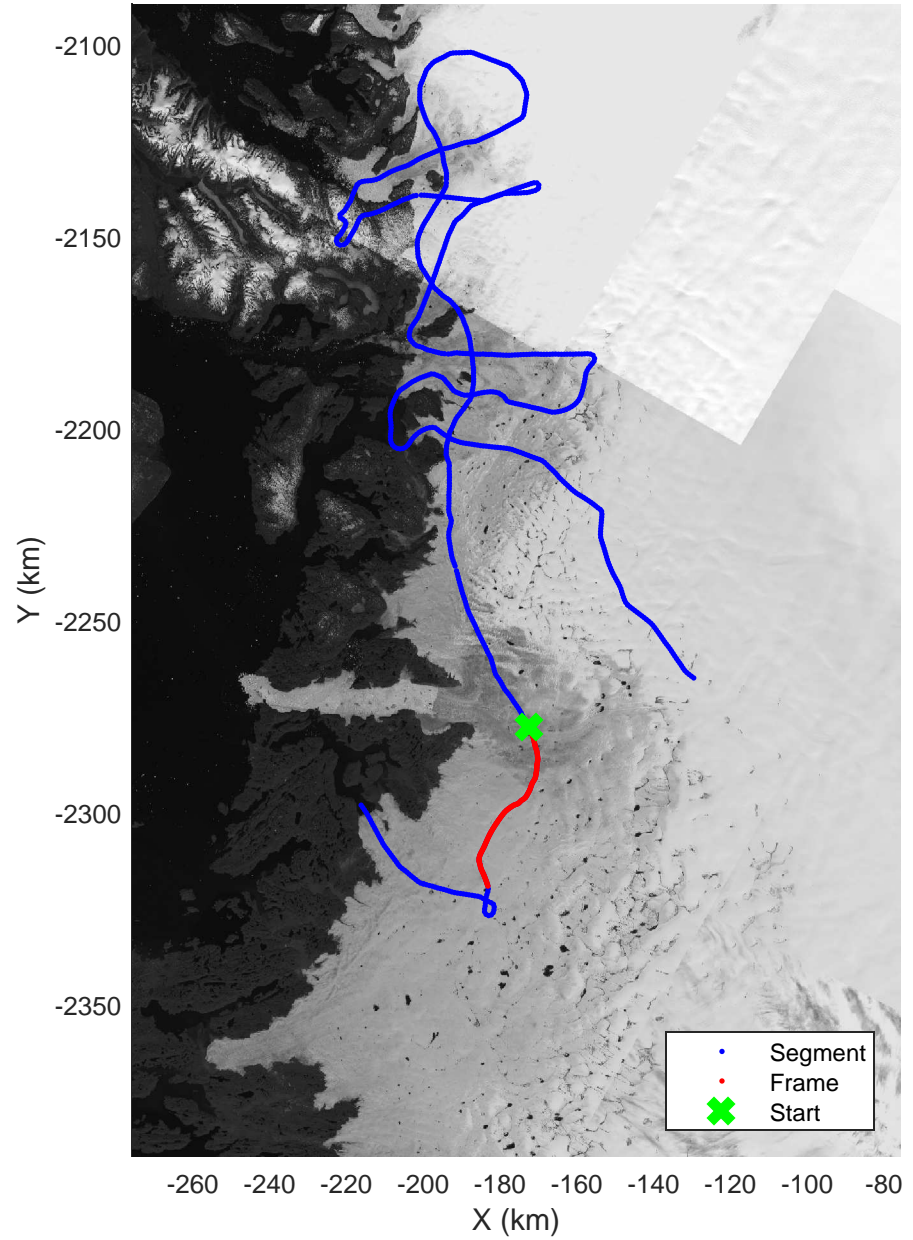

mcrds 2008_Greenland_TO: "Jakobshavn, W Glaciers" 20080722_02_019: 15:14:54.7 to 15:23:28.8 GPS

Jakobshavn, W Glaciers
 20080722_02_020
 Polar Stereograph 70N/-45E

mcrds 2008_Greenland_TO: "Jakobshavn, W Glaciers" 20080722_02_020: 15:23:29.5 to 15:33:56.1 GPS

mcrds 2008_Greenland_TO: "Jakobshavn, W Glaciers" 20080722_02_020: 15:23:29.5 to 15:33:56.1 GPS

Jakobshavn, W Glaciers
 20080722_02_021
 Polar Stereograph 70N/-45E

mcrds 2008_Greenland_TO: "Jakobshavn, W Glaciers" 20080722_02_021: 15:33:56.9 to 15:43:31.0 GPS

mcrds 2008_Greenland_TO: "Jakobshavn, W Glaciers" 20080722_02_021: 15:33:56.9 to 15:43:31.0 GPS

Jakobshavn, W Glaciers
 20080722_02_022
 Polar Stereograph 70N/-45E

mcrds 2008_Greenland_TO: "Jakobshavn, W Glaciers" 20080722_02_022: 15:43:32.0 to 15:54:04.5 GPS