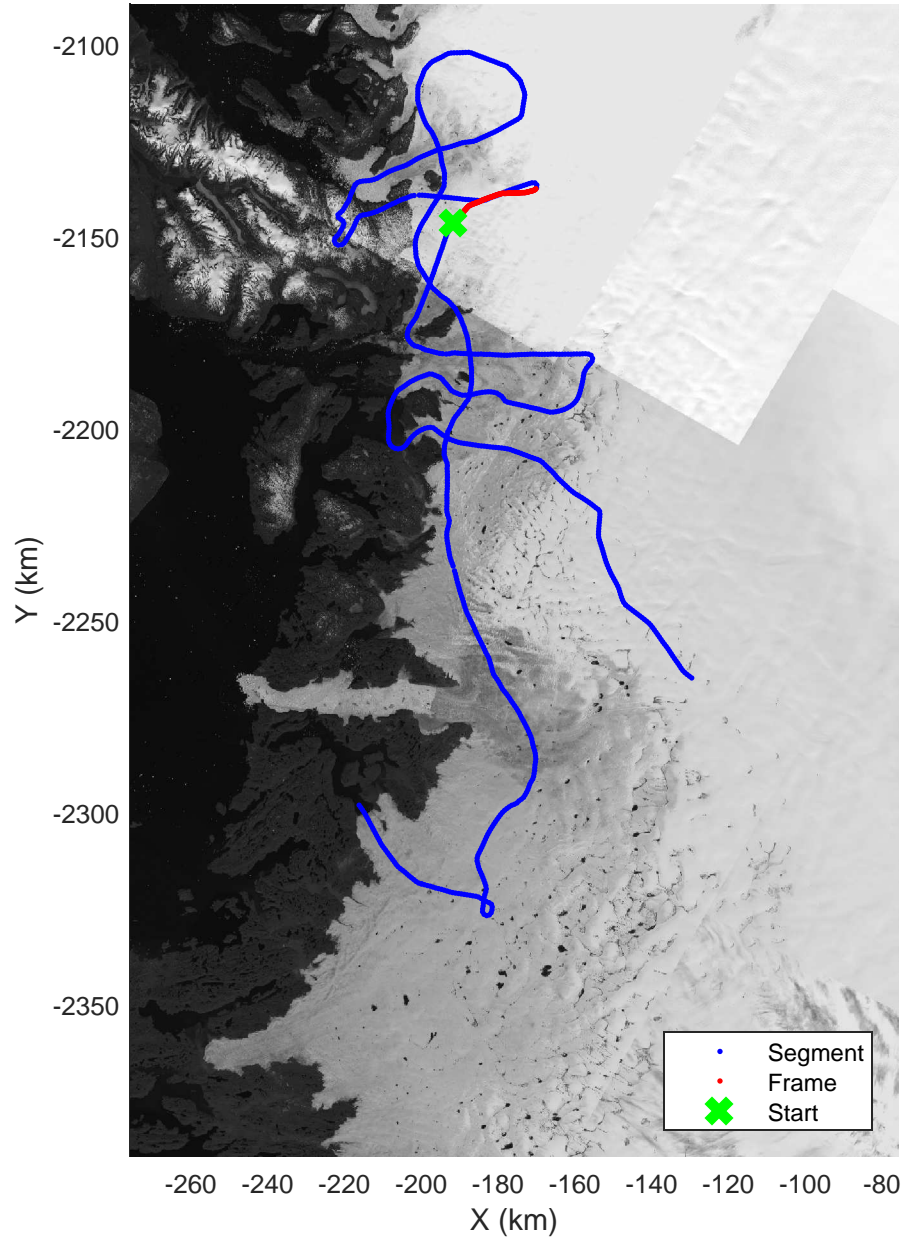

Jakobshavn, W Glaciers
20080722_02_010
Polar Stereograph 70N/-45E