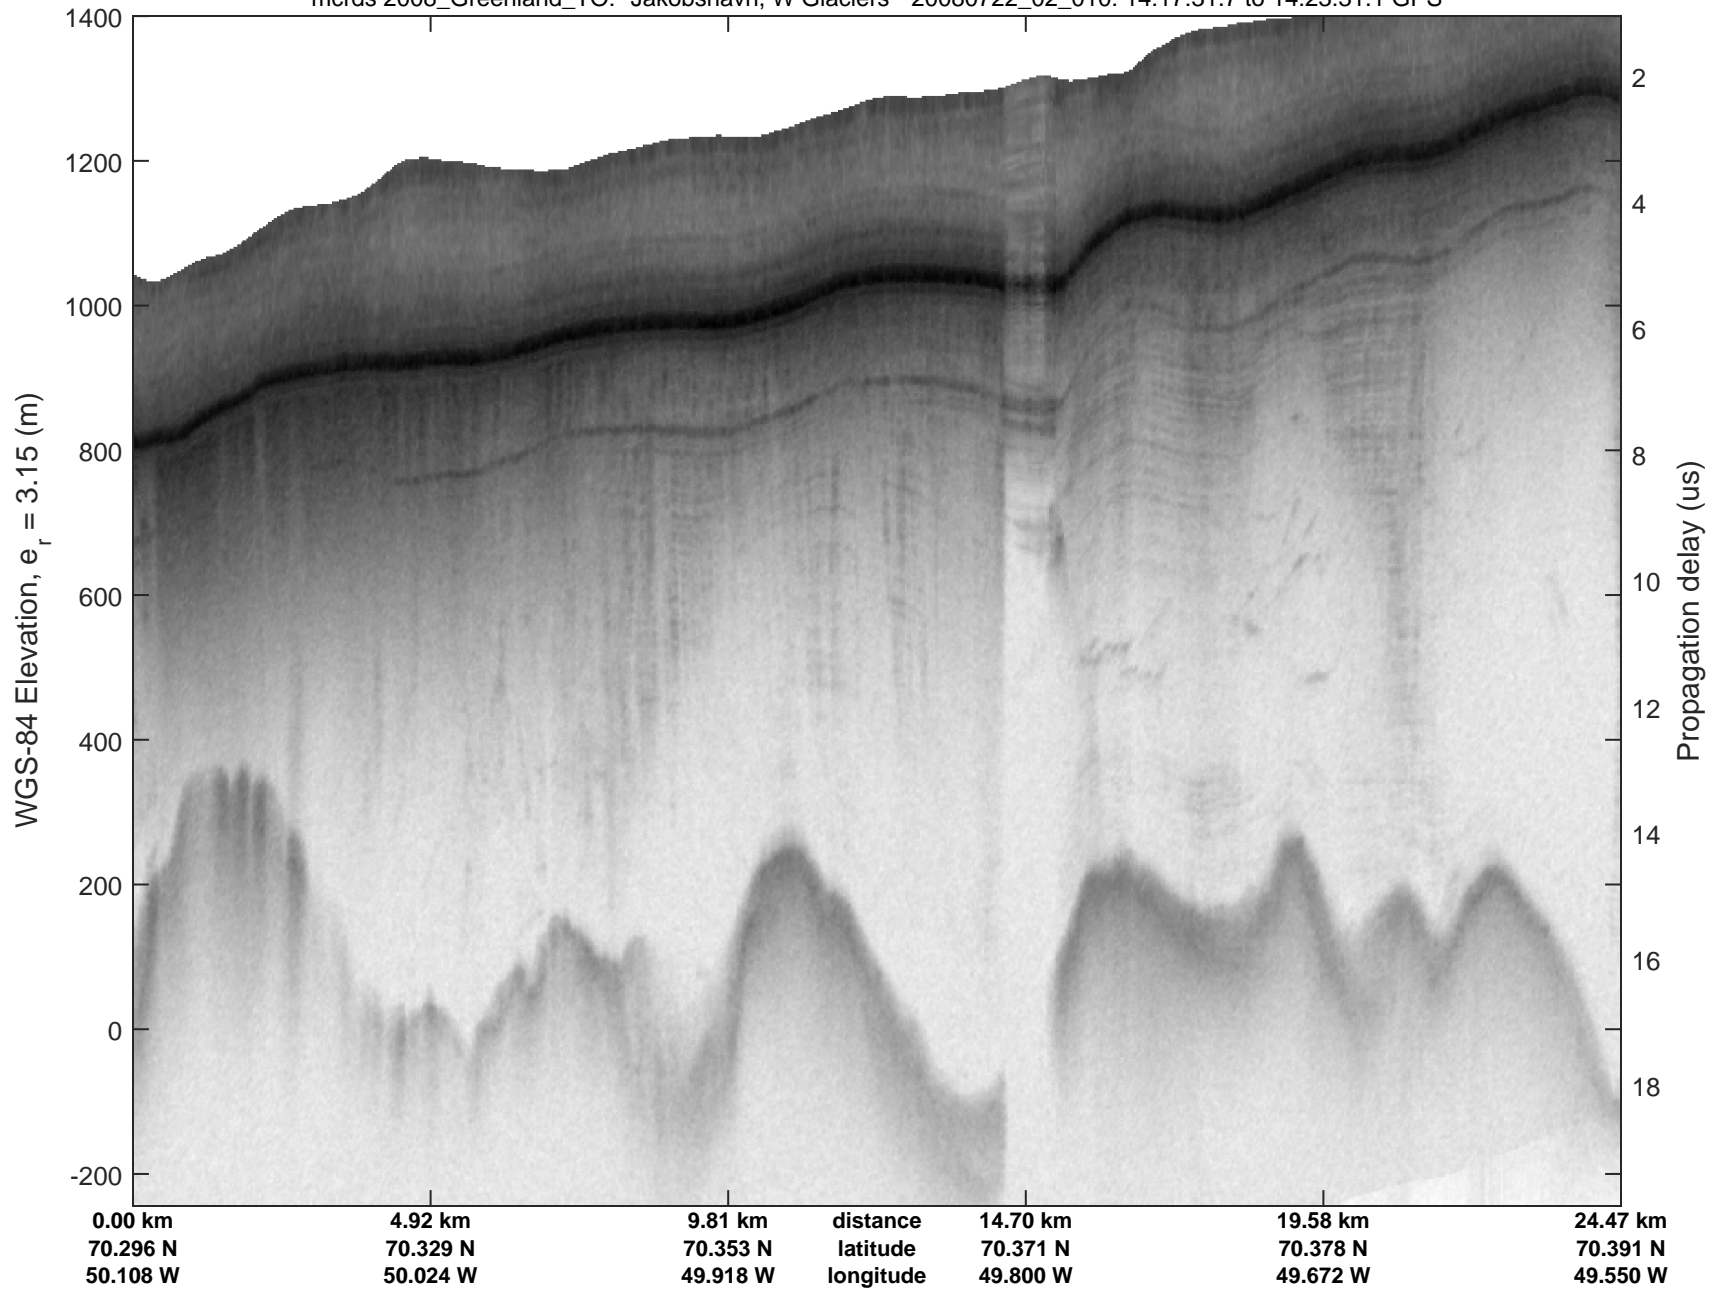

mcrds 2008_Greenland_TO: "Jakobshavn, W Glaciers" 20080722_02_010: 14:17:31.7 to 14:23:31.1 GPS