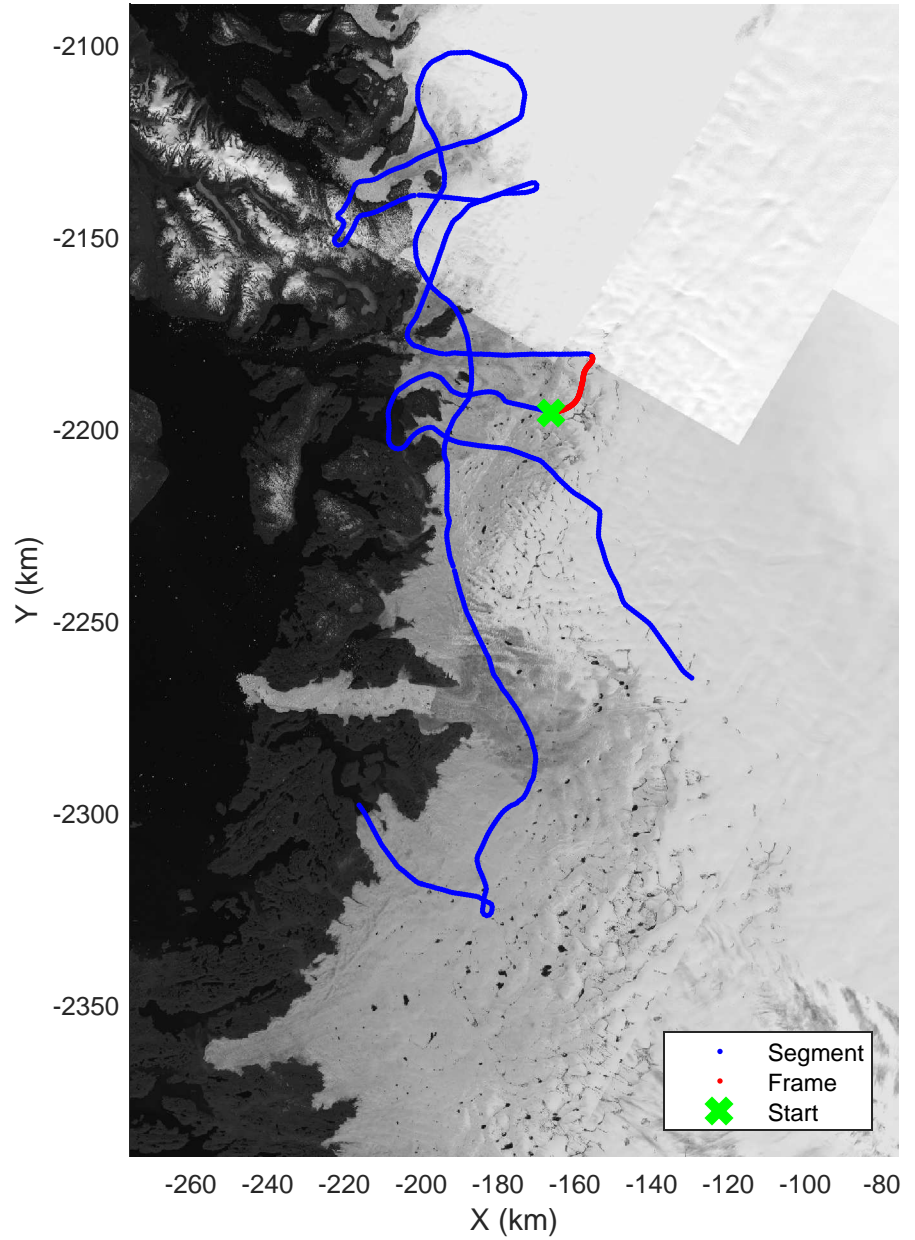

Jakobshavn, W Glaciers
20080722_02_007
Polar Stereograph 70N/-45E