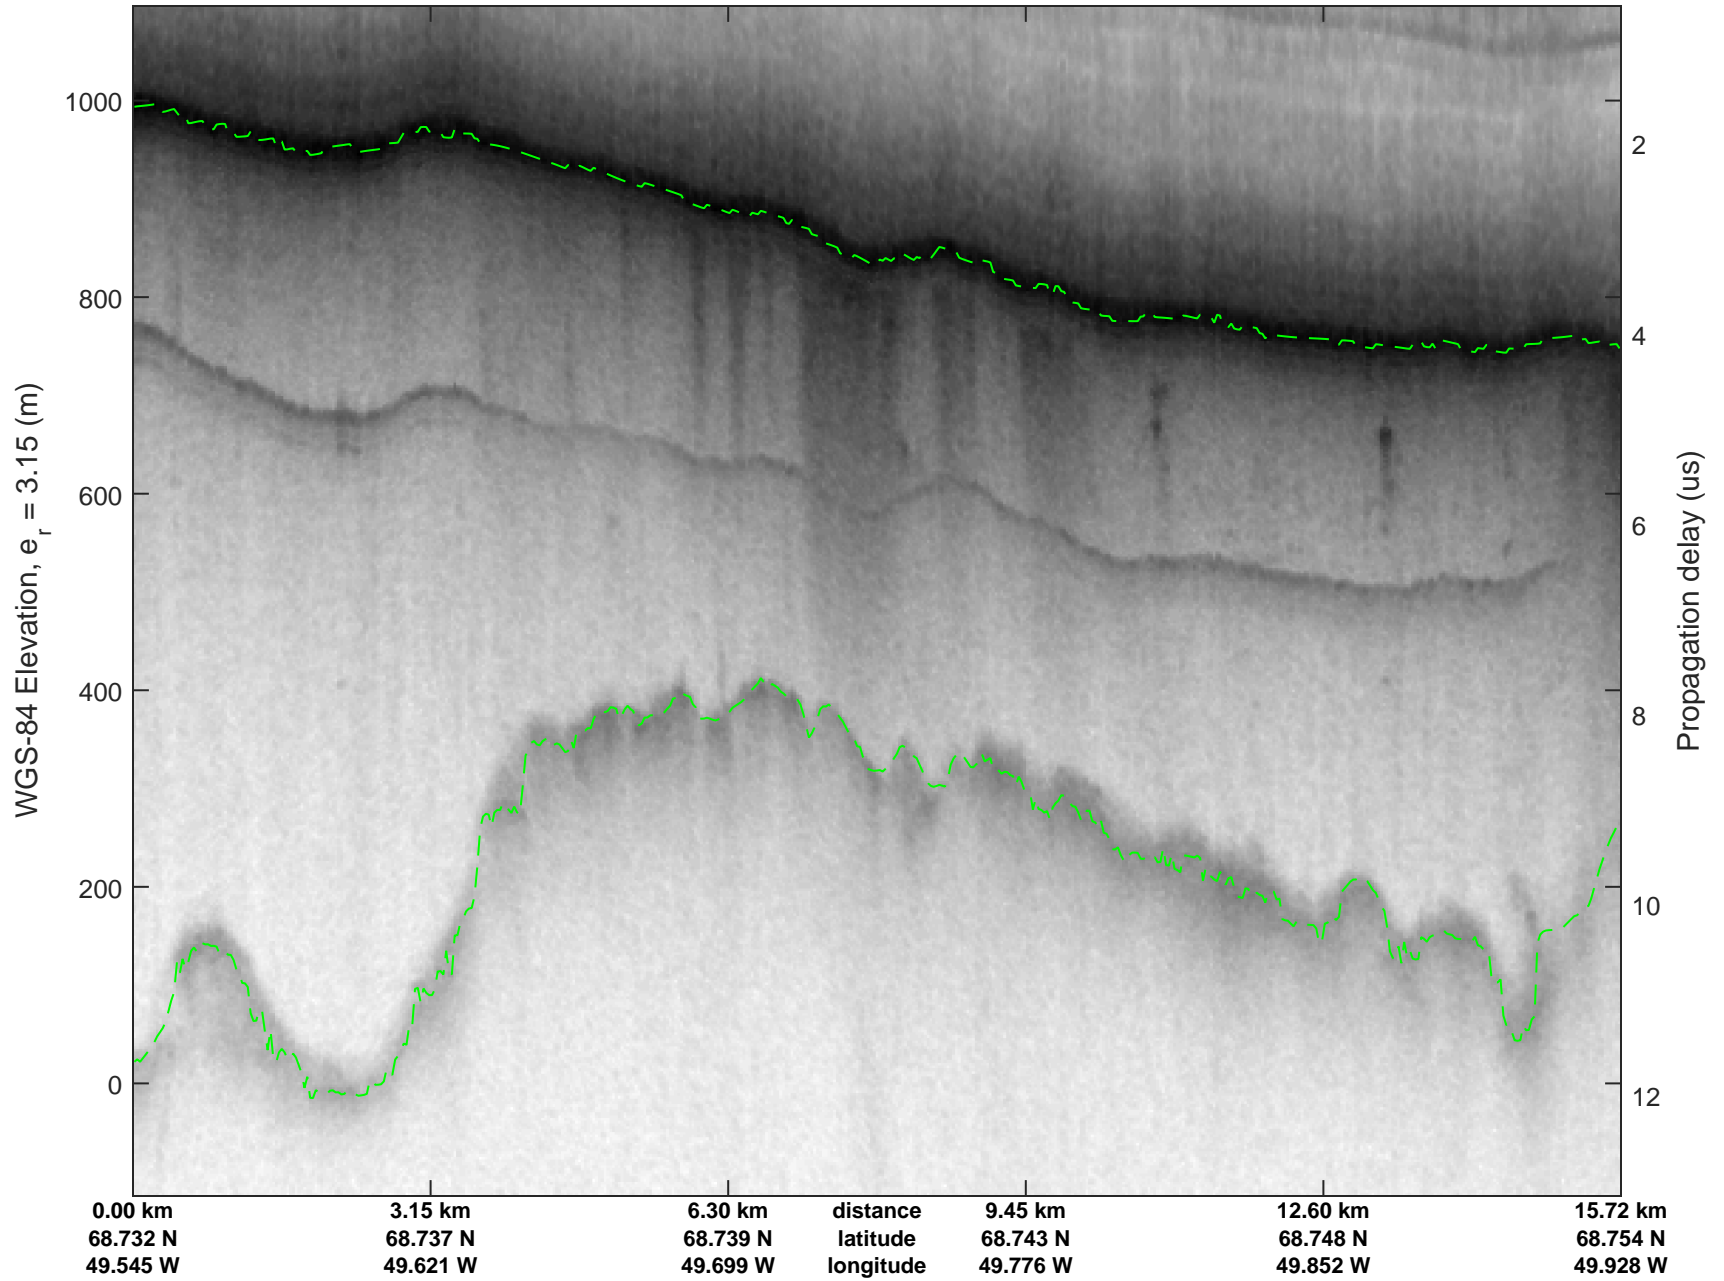

mcrds 2008_Greenland_TO: "Jakobshavn, W Glaciers" 20080722_02_021: 15:33:56.9 to 15:43:31.0 GPS

Jakobshavn, W Glaciers
 20080722_02_022
 Polar Stereograph 70N/-45E

mcrds 2008_Greenland_TO: "Jakobshavn, W Glaciers" 20080722_02_022: 15:43:32.0 to 15:54:04.5 GPS

mcrds 2008_Greenland_TO: "Jakobshavn, W Glaciers" 20080722_02_022: 15:43:32.0 to 15:54:04.5 GPS

Jakobshavn, W Glaciers
 20080722_02_023
 Polar Stereograph 70N/-45E

mcrds 2008_Greenland_TO: "Jakobshavn, W Glaciers" 20080722_02_023: 15:54:05.5 to 15:57:42.6 GPS

mcrds 2008_Greenland_TO: "Jakobshavn, W Glaciers" 20080722_02_023: 15:54:05.5 to 15:57:42.6 GPS

Jakobshavn, W Glaciers
 20080722_02_024
 Polar Stereograph 70N/-45E

mcrds 2008_Greenland_TO: "Jakobshavn, W Glaciers" 20080722_02_024: 15:57:43.3 to 16:01:08.3 GPS

mcrds 2008_Greenland_TO: "Jakobshavn, W Glaciers" 20080722_02_024: 15:57:43.3 to 16:01:08.3 GPS

Jakobshavn, W Glaciers
20080722_02_025
Polar Stereograph 70N/-45E

mcrds 2008_Greenland_TO: "Jakobshavn, W Glaciers" 20080722_02_025: 16:01:09.0 to 16:06:52.7 GPS