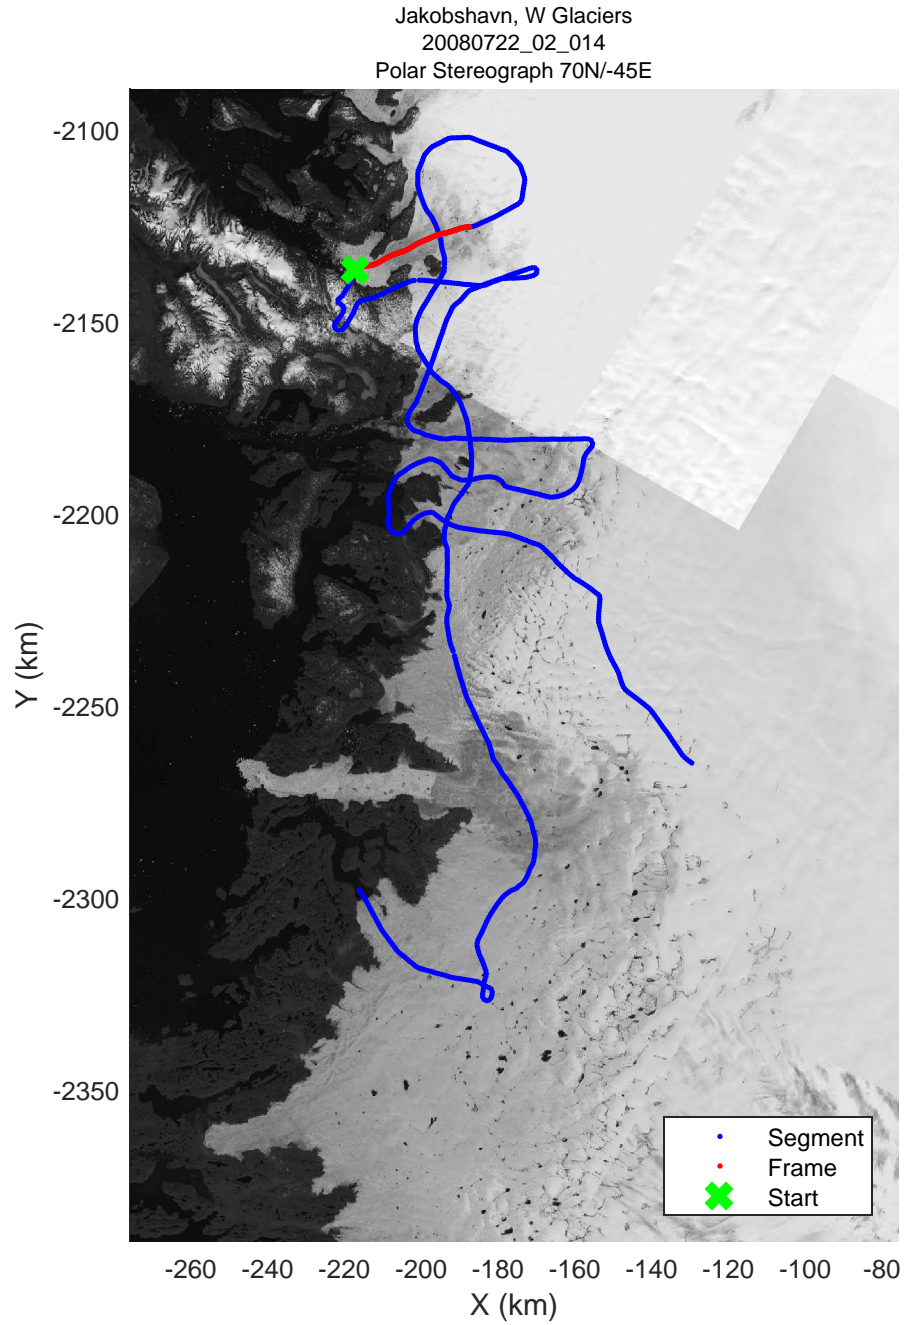

Jakobshavn, W Glaciers
20080722_02_013
Polar Stereograph 70N/-45E

mcrds 2008_Greenland_TO: "Jakobshavn, W Glaciers" 20080722_02_013: 14:37:49.6 to 14:42:47.8 GPS

mcrds 2008_Greenland_TO: "Jakobshavn, W Glaciers" 20080722_02_013: 14:37:49.6 to 14:42:47.8 GPS