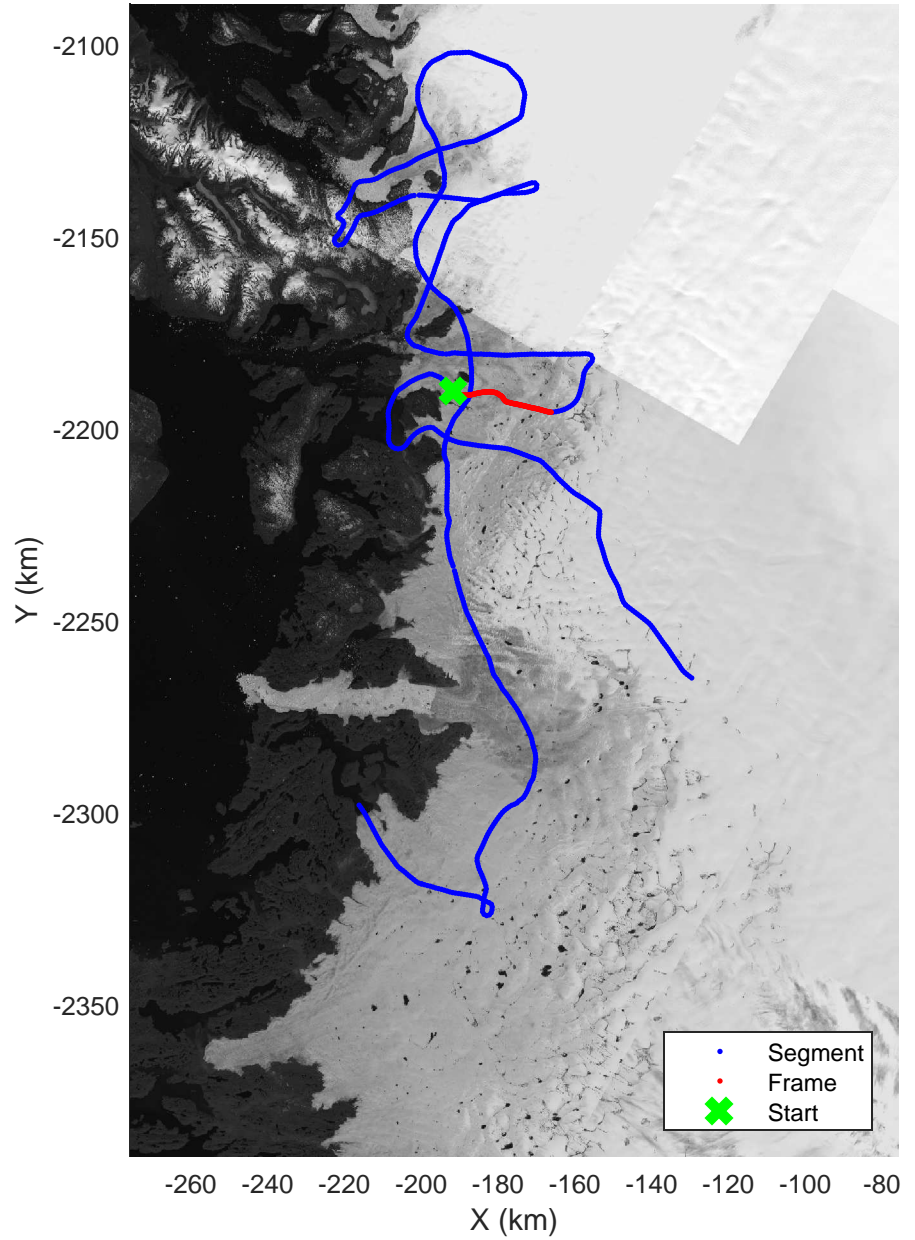

Jakobshavn, W Glaciers
20080722_02_006
Polar Stereograph 70N/-45E