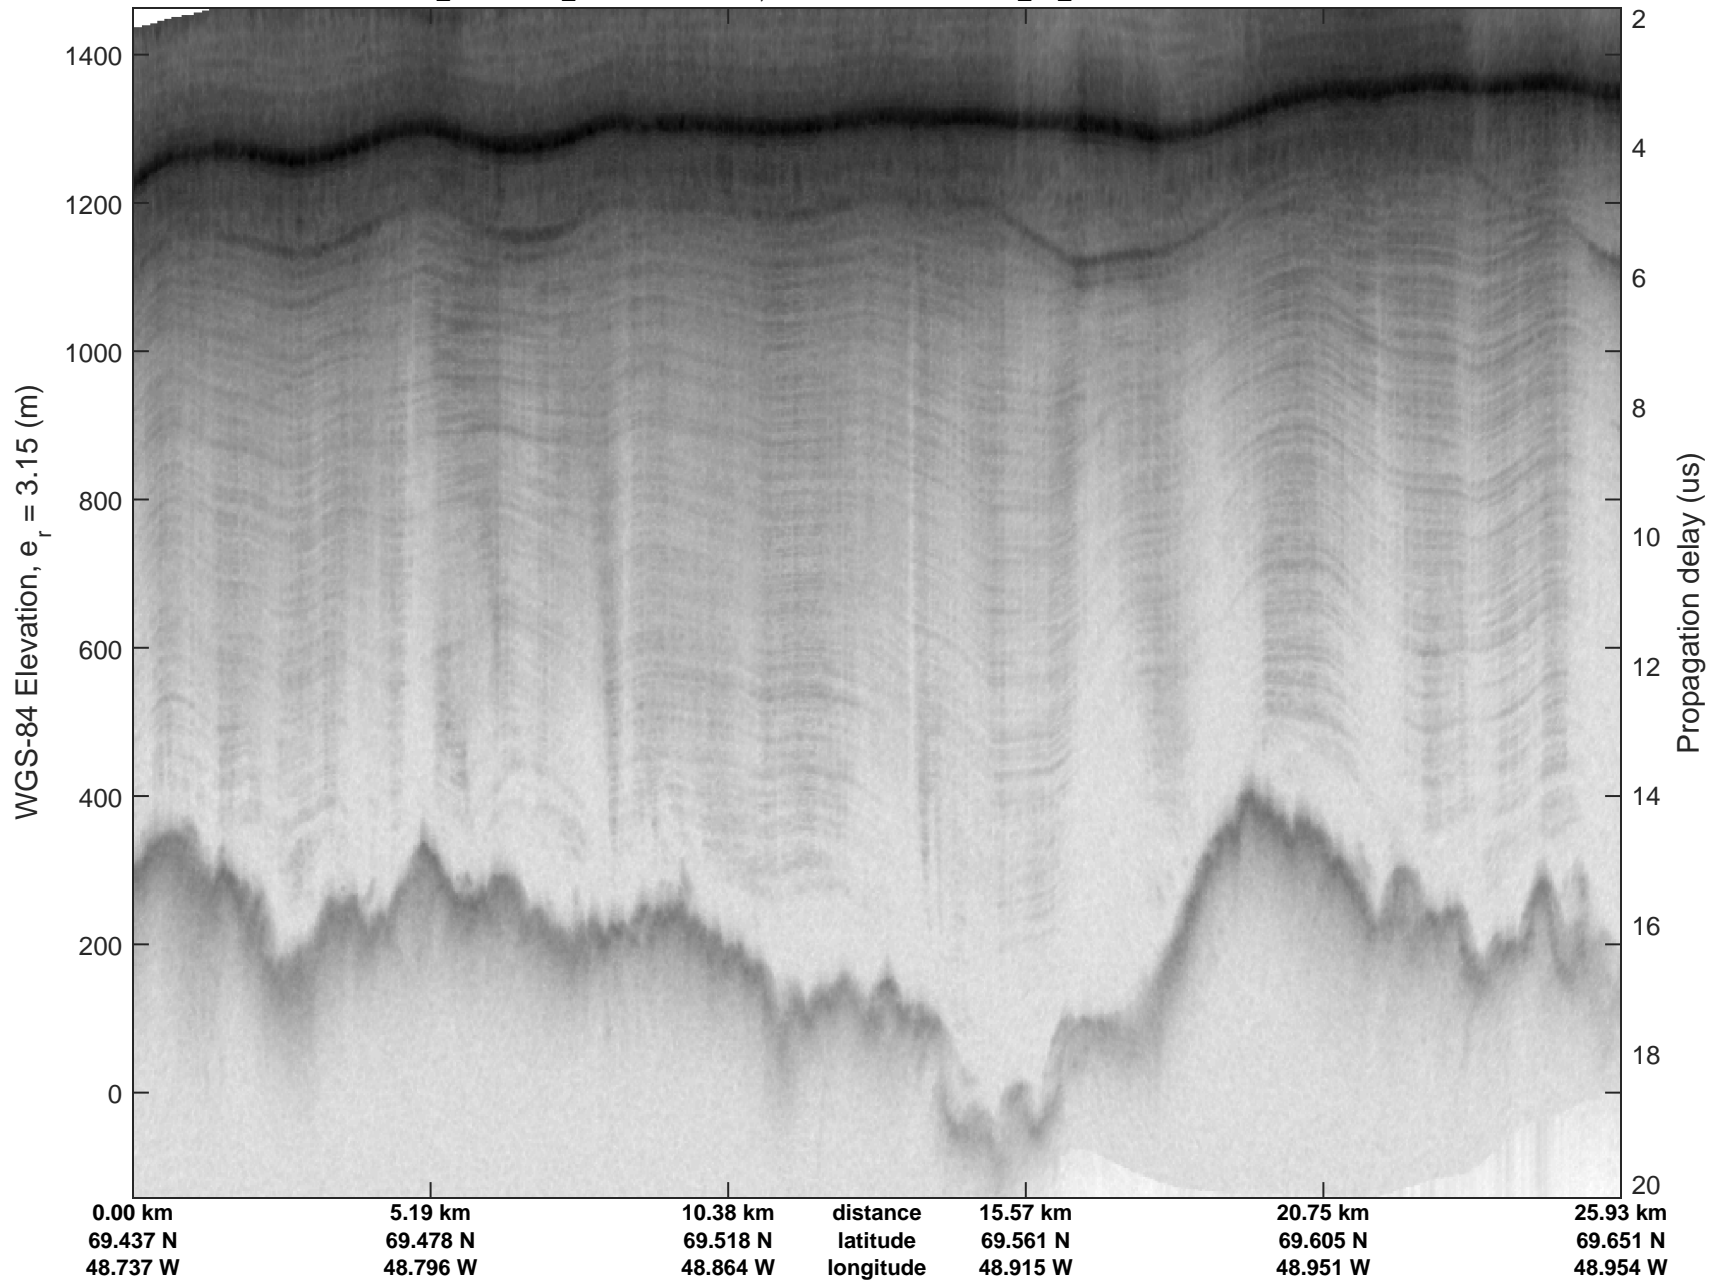

Jakobshavn, W Glaciers
 20080722_02_001
 Polar Stereograph 70N/-45E

mcrds 2008_Greenland_TO: "Jakobshavn, W Glaciers" 20080722_02_001: 13:10:18.2 to 13:16:32.3 GPS

mcrds 2008_Greenland_TO: "Jakobshavn, W Glaciers" 20080722_02_001: 13:10:18.2 to 13:16:32.3 GPS

Jakobshavn, W Glaciers
20080722_02_002
Polar Stereograph 70N/-45E

mcrds 2008_Greenland_TO: "Jakobshavn, W Glaciers" 20080722_02_002: 13:16:33.1 to 13:23:08.0 GPS

mcrds 2008_Greenland_TO: "Jakobshavn, W Glaciers" 20080722_02_002: 13:16:33.1 to 13:23:08.0 GPS