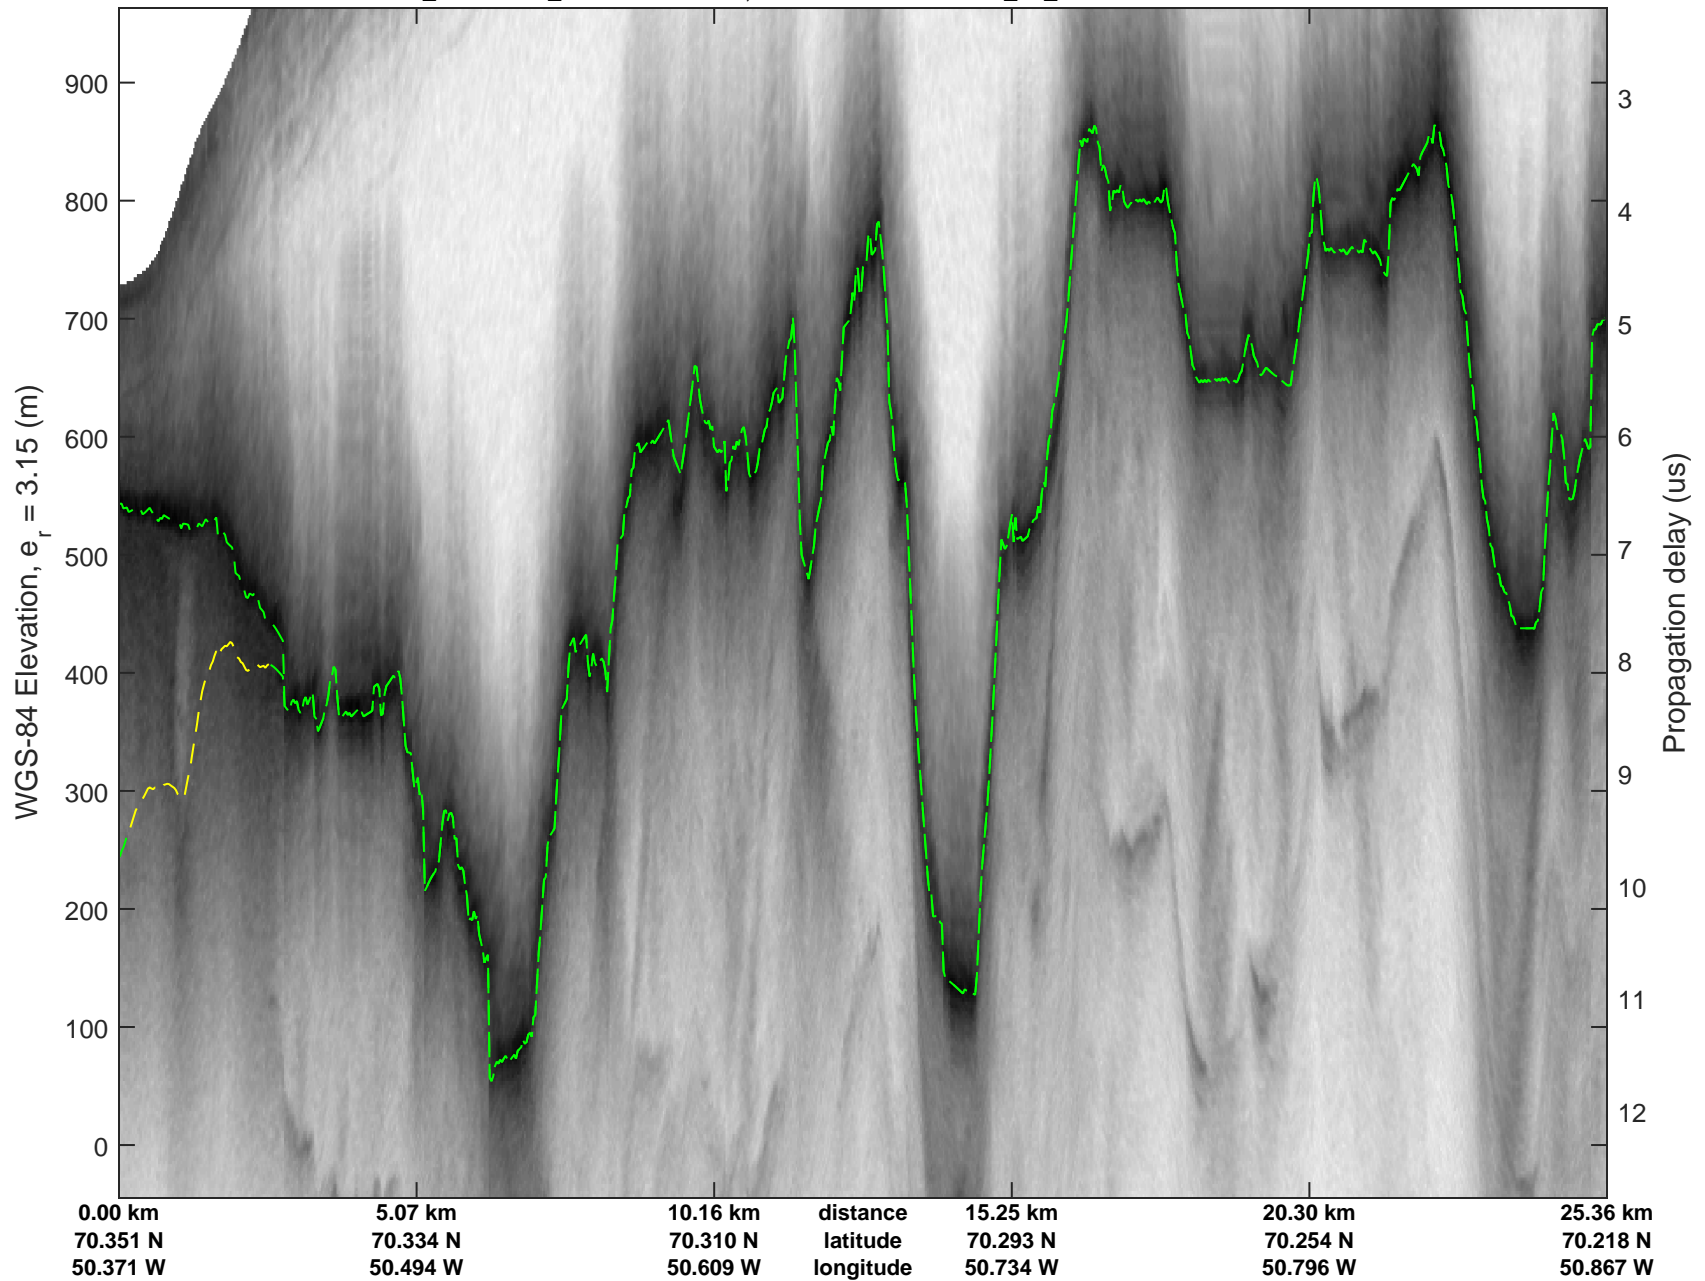

Jakobshavn, W Glaciers
 20080722_02_011
 Polar Stereograph 70N/-45E

mcrds 2008_Greenland_TO: "Jakobshavn, W Glaciers" 20080722_02_011: 14:23:32.2 to 14:31:06.5 GPS

mcrds 2008_Greenland_TO: "Jakobshavn, W Glaciers" 20080722_02_011: 14:23:32.2 to 14:31:06.5 GPS

Jakobshavn, W Glaciers
 20080722_02_012
 Polar Stereograph 70N/-45E

mcrds 2008_Greenland_TO: "Jakobshavn, W Glaciers" 20080722_02_012: 14:31:07.3 to 14:37:48.4 GPS

mcrds 2008_Greenland_TO: "Jakobshavn, W Glaciers" 20080722_02_012: 14:31:07.3 to 14:37:48.4 GPS