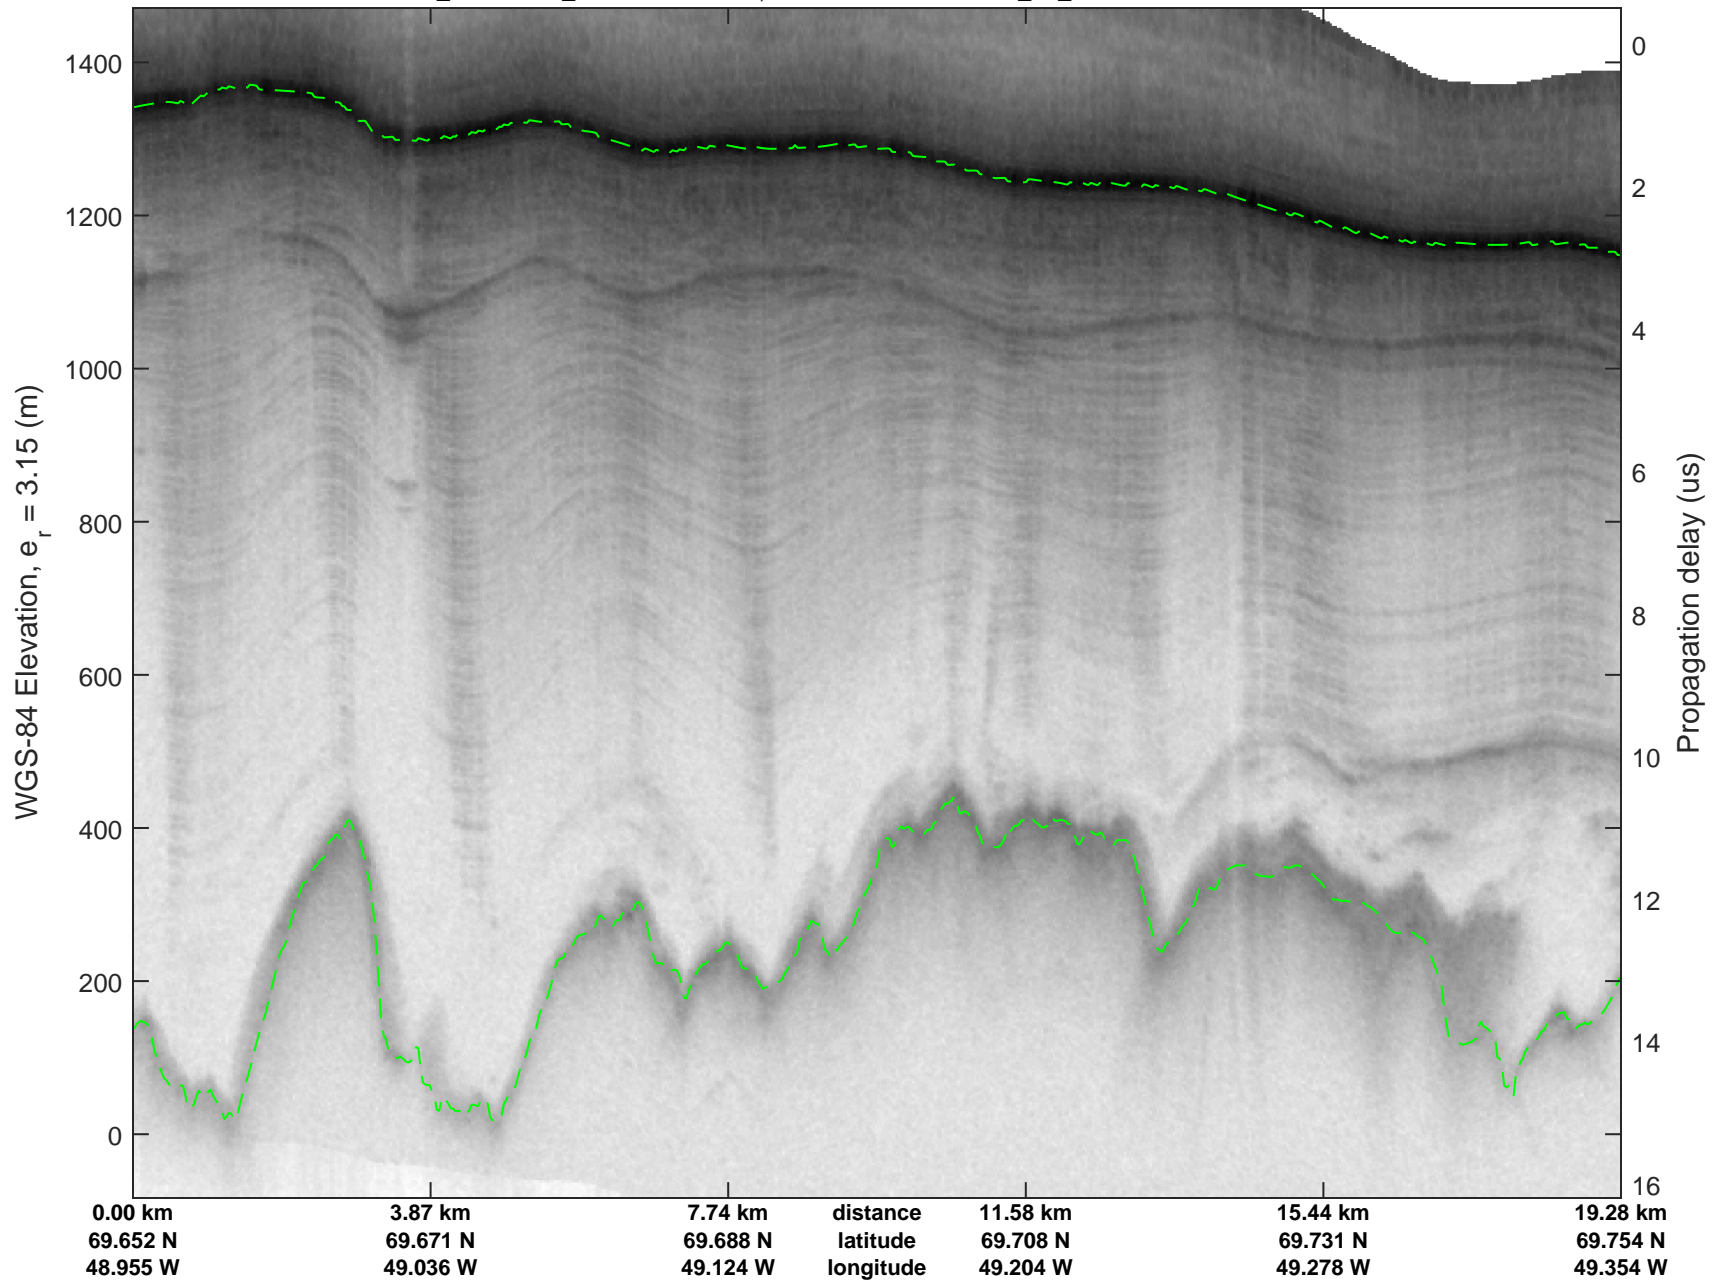

Jakobshavn, W Glaciers
 20080722_02_001
 Polar Stereograph 70N/-45E

mcrds 2008_Greenland_TO: "Jakobshavn, W Glaciers" 20080722_02_001: 13:10:18.2 to 13:16:32.3 GPS

mcrds 2008_Greenland_TO: "Jakobshavn, W Glaciers" 20080722_02_001: 13:10:18.2 to 13:16:32.3 GPS

Jakobshavn, W Glaciers
20080722_02_002
Polar Stereograph 70N/-45E

mcrds 2008_Greenland_TO: "Jakobshavn, W Glaciers" 20080722_02_002: 13:16:33.1 to 13:23:08.0 GPS

mcrds 2008_Greenland_TO: "Jakobshavn, W Glaciers" 20080722_02_002: 13:16:33.1 to 13:23:08.0 GPS

Jakobshavn, W Glaciers
 20080722_02_003
 Polar Stereograph 70N/-45E

mcrds 2008_Greenland_TO: "Jakobshavn, W Glaciers" 20080722_02_003: 13:23:09.0 to 13:27:47.8 GPS

mcrds 2008_Greenland_TO: "Jakobshavn, W Glaciers" 20080722_02_003: 13:23:09.0 to 13:27:47.8 GPS