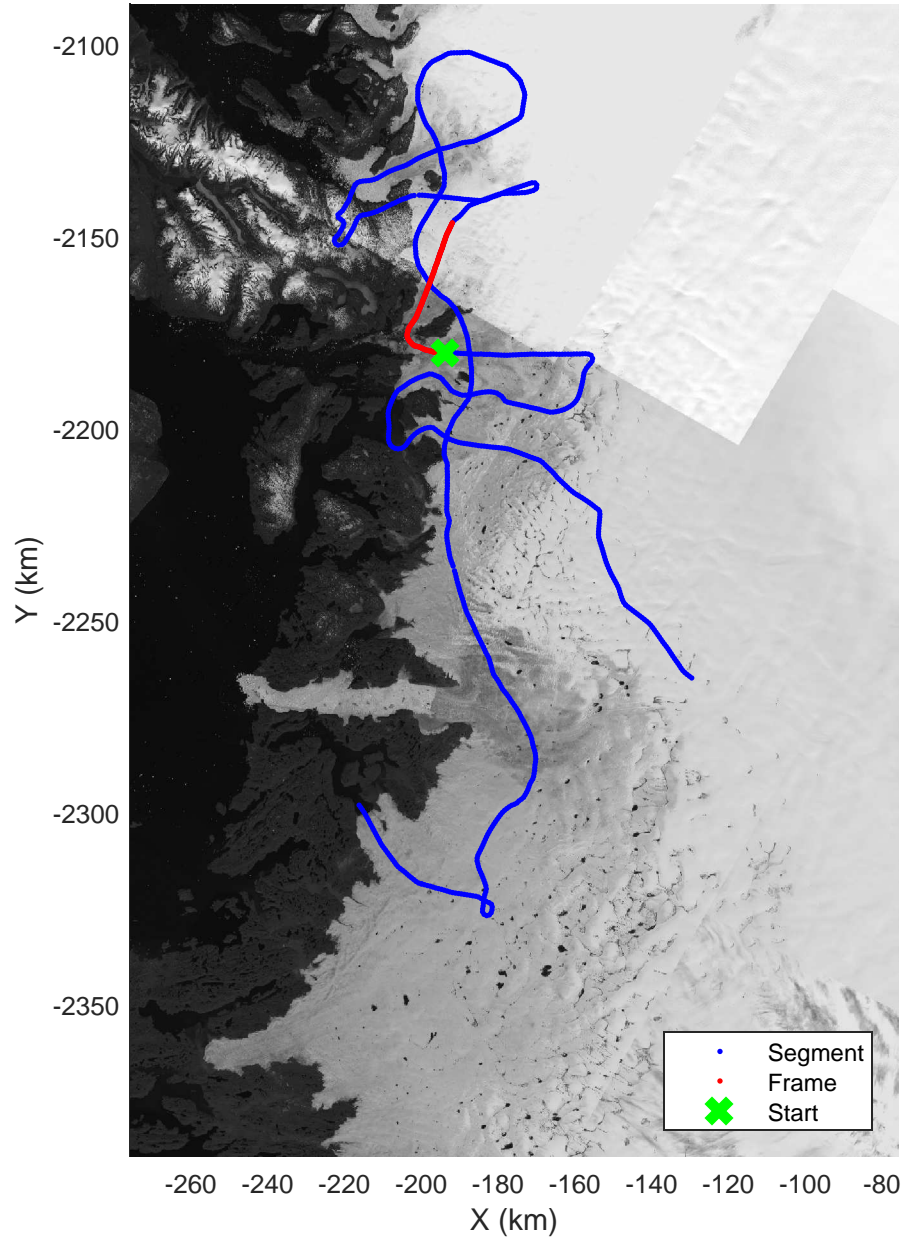

Jakobshavn, W Glaciers
20080722_02_009
Polar Stereograph 70N/-45E