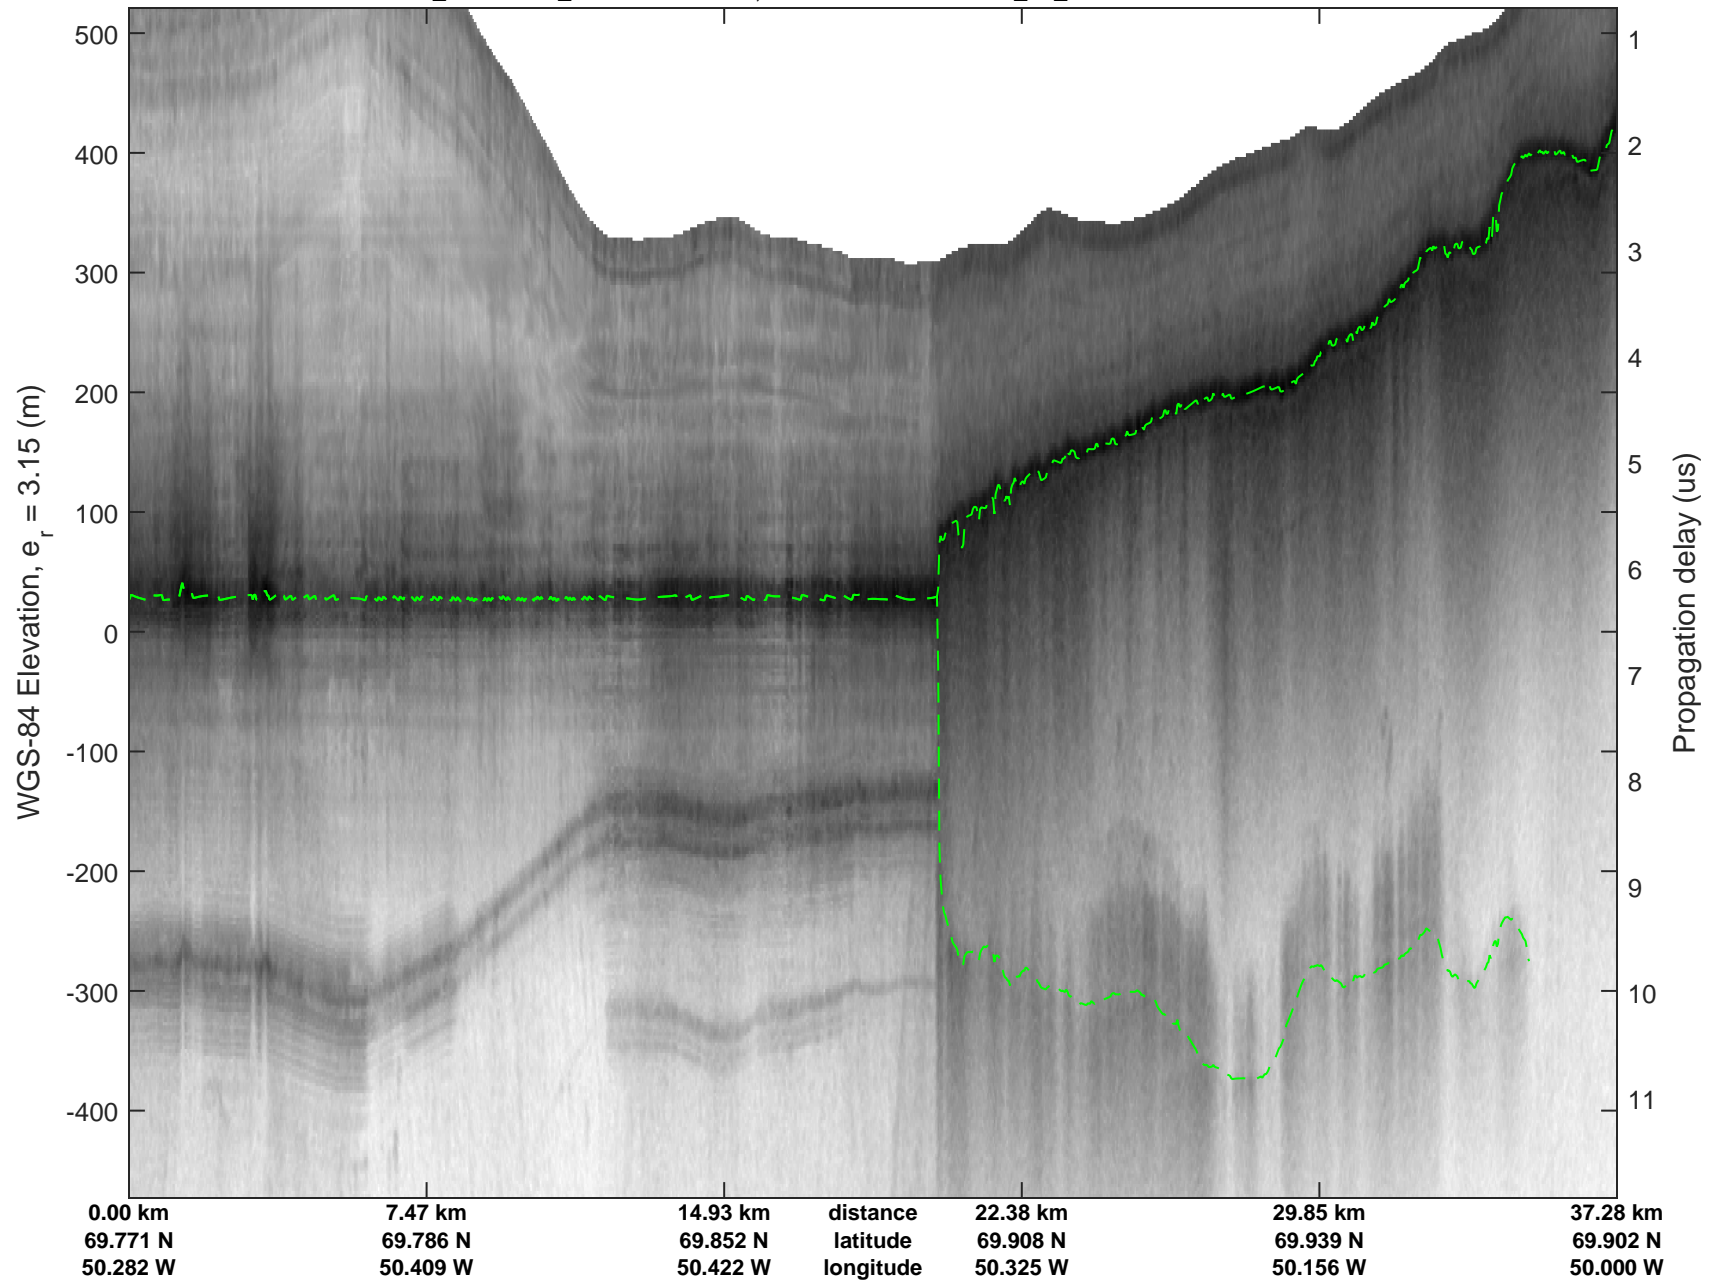

mcrds 2008_Greenland_TO: "Jakobshavn, W Glaciers" 20080722_02_005: 13:36:50.7 to 13:45:39.8 GPS