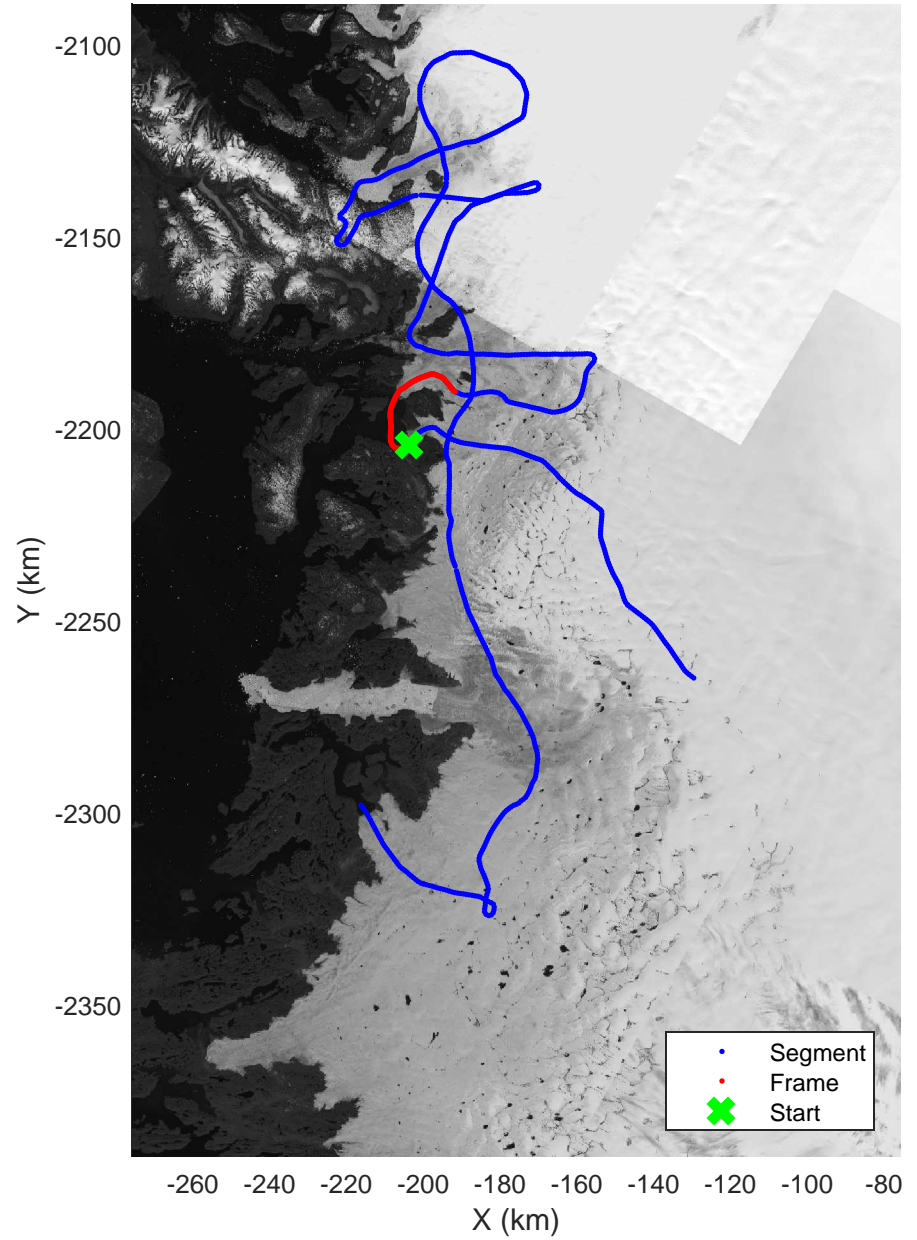

Jakobshavn, W Glaciers
 20080722_02_004
 Polar Stereograph 70N/-45E

mcrds 2008_Greenland_TO: "Jakobshavn, W Glaciers" 20080722_02_004: 13:27:48.6 to 13:36:49.7 GPS

mcrds 2008_Greenland_TO: "Jakobshavn, W Glaciers" 20080722_02_004: 13:27:48.6 to 13:36:49.7 GPS

Jakobshavn, W Glaciers
20080722_02_005
Polar Stereograph 70N/-45E

mcrds 2008_Greenland_TO: "Jakobshavn, W Glaciers" 20080722_02_005: 13:36:50.7 to 13:45:39.8 GPS

mcrds 2008_Greenland_TO: "Jakobshavn, W Glaciers" 20080722_02_005: 13:36:50.7 to 13:45:39.8 GPS