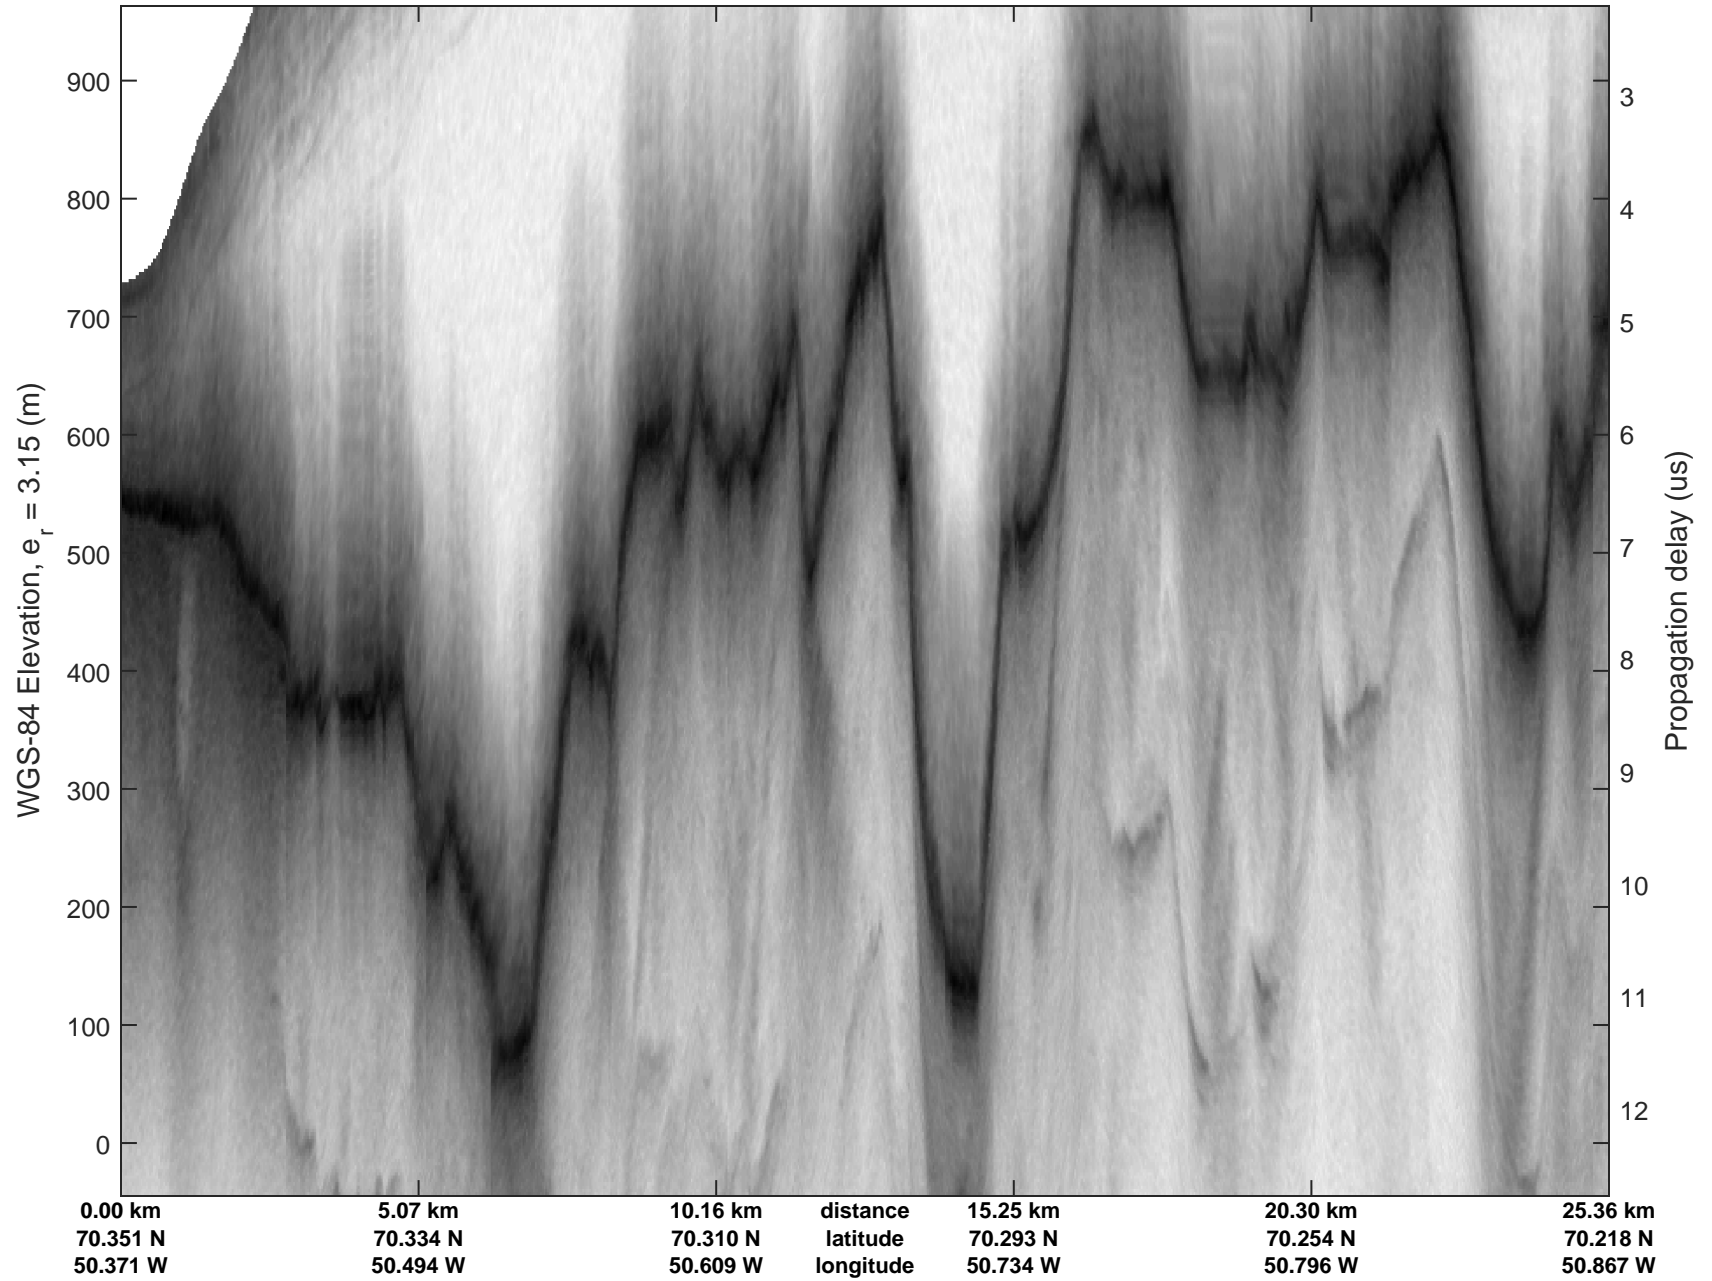

mcrds 2008_Greenland_TO: "Jakobshavn, W Glaciers" 20080722_02_012: 14:31:07.3 to 14:37:48.4 GPS