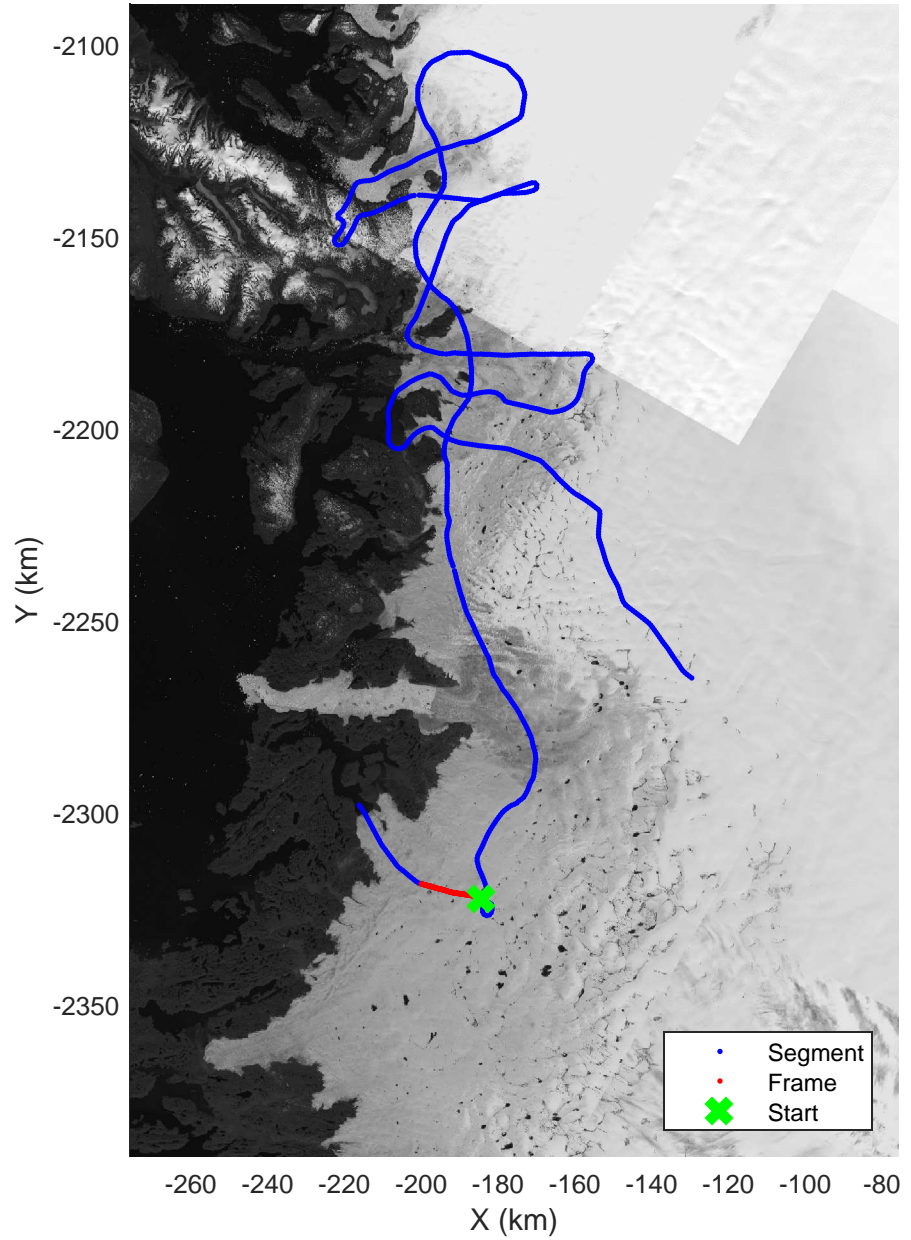

mcrds 2008_Greenland_TO: "Jakobshavn, W Glaciers" 20080722_02_021: 15:33:56.9 to 15:43:31.0 GPS

Jakobshavn, W Glaciers
 20080722_02_022
 Polar Stereograph 70N/-45E

mcrds 2008_Greenland_TO: "Jakobshavn, W Glaciers" 20080722_02_022: 15:43:32.0 to 15:54:04.5 GPS

mcrds 2008_Greenland_TO: "Jakobshavn, W Glaciers" 20080722_02_022: 15:43:32.0 to 15:54:04.5 GPS

Jakobshavn, W Glaciers
 20080722_02_023
 Polar Stereograph 70N/-45E

mcrds 2008_Greenland_TO: "Jakobshavn, W Glaciers" 20080722_02_023: 15:54:05.5 to 15:57:42.6 GPS

mcrds 2008_Greenland_TO: "Jakobshavn, W Glaciers" 20080722_02_023: 15:54:05.5 to 15:57:42.6 GPS

Jakobshavn, W Glaciers
 20080722_02_024
 Polar Stereograph 70N/-45E

mcrds 2008_Greenland_TO: "Jakobshavn, W Glaciers" 20080722_02_024: 15:57:43.3 to 16:01:08.3 GPS