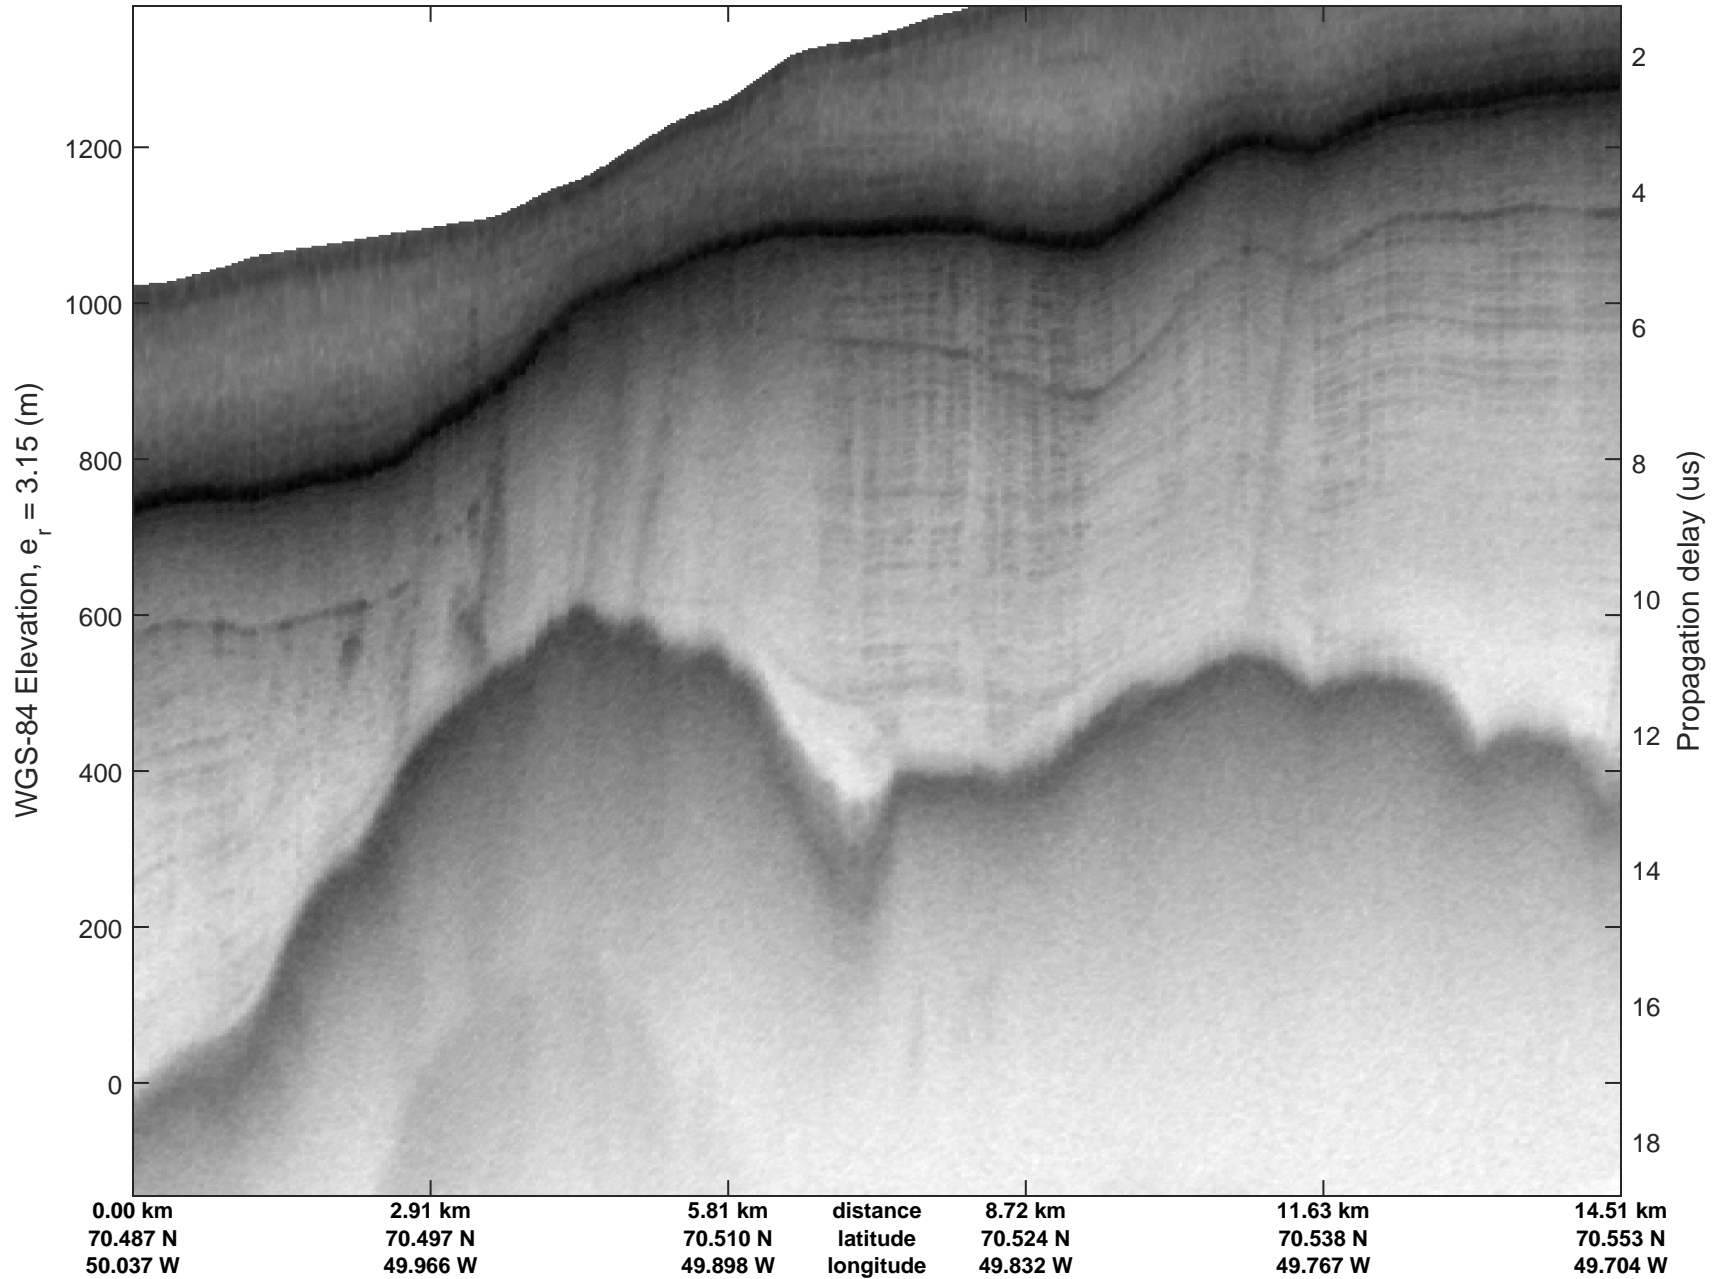

mcrds 2008_Greenland_TO: "Jakobshavn, W Glaciers" 20080722_02_015: 14:50:41.1 to 14:54:22.5 GPS