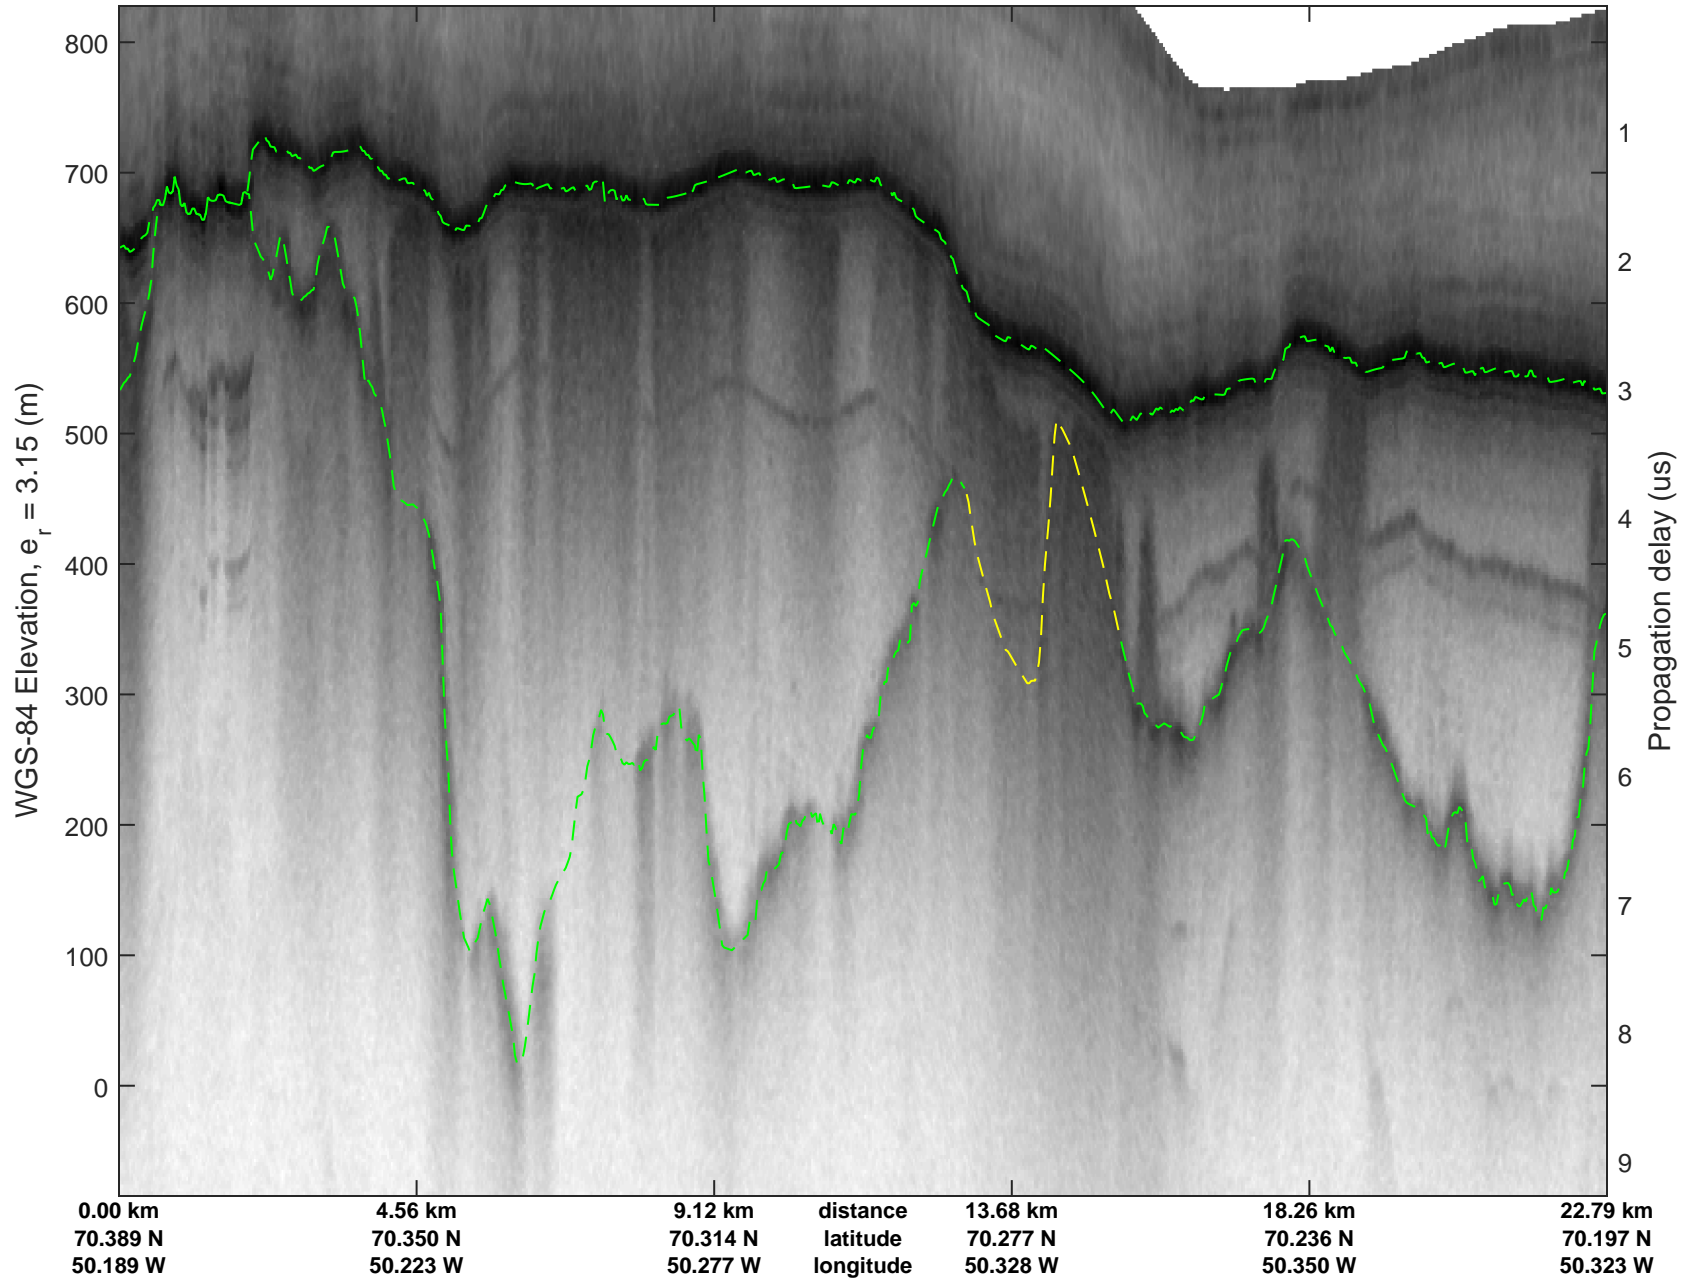

mcrds 2008_Greenland_TO: "Jakobshavn, W Glaciers" 20080722_02_017: 15:05:29.9 to 15:09:55.0 GPS

Jakobshavn, W Glaciers
 20080722_02_018
 Polar Stereograph 70N/-45E

mcrds 2008_Greenland_TO: "Jakobshavn, W Glaciers" 20080722_02_018: 15:09:56.1 to 15:14:53.7 GPS

mcrds 2008_Greenland_TO: "Jakobshavn, W Glaciers" 20080722_02_018: 15:09:56.1 to 15:14:53.7 GPS

Jakobshavn, W Glaciers
 20080722_02_019
 Polar Stereograph 70N/-45E

mcrds 2008_Greenland_TO: "Jakobshavn, W Glaciers" 20080722_02_019: 15:14:54.7 to 15:23:28.8 GPS

mcrds 2008_Greenland_TO: "Jakobshavn, W Glaciers" 20080722_02_019: 15:14:54.7 to 15:23:28.8 GPS

Jakobshavn, W Glaciers
 20080722_02_020
 Polar Stereograph 70N/-45E

mcrds 2008_Greenland_TO: "Jakobshavn, W Glaciers" 20080722_02_020: 15:23:29.5 to 15:33:56.1 GPS