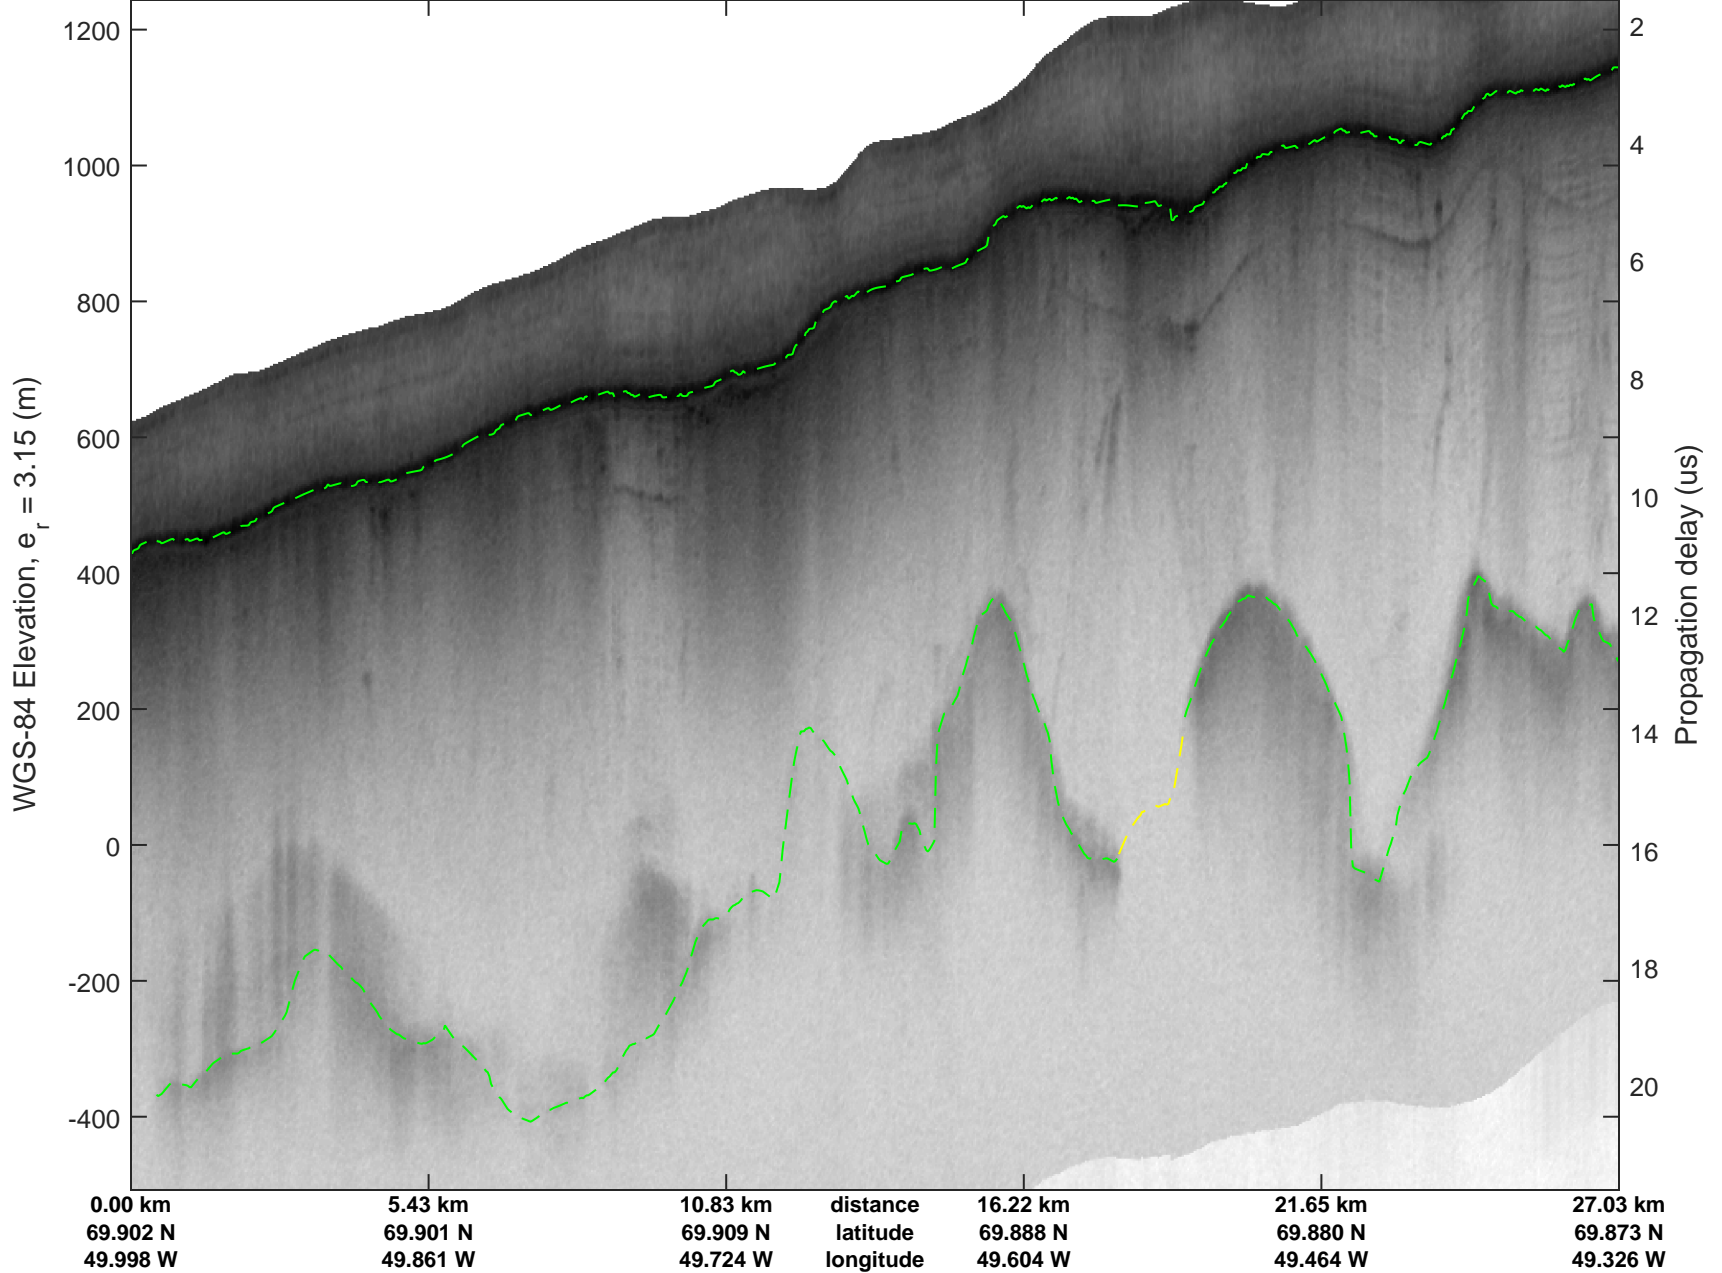

Jakobshavn, W Glaciers
20080722_02_005
Polar Stereograph 70N/-45E

mcrds 2008_Greenland_TO: "Jakobshavn, W Glaciers" 20080722_02_005: 13:36:50.7 to 13:45:39.8 GPS

mcrds 2008_Greenland_TO: "Jakobshavn, W Glaciers" 20080722_02_005: 13:36:50.7 to 13:45:39.8 GPS

Jakobshavn, W Glaciers
 20080722_02_006
 Polar Stereograph 70N/-45E

mcrds 2008_Greenland_TO: "Jakobshavn, W Glaciers" 20080722_02_006: 13:45:40.9 to 13:52:26.6 GPS

mcrds 2008_Greenland_TO: "Jakobshavn, W Glaciers" 20080722_02_006: 13:45:40.9 to 13:52:26.6 GPS