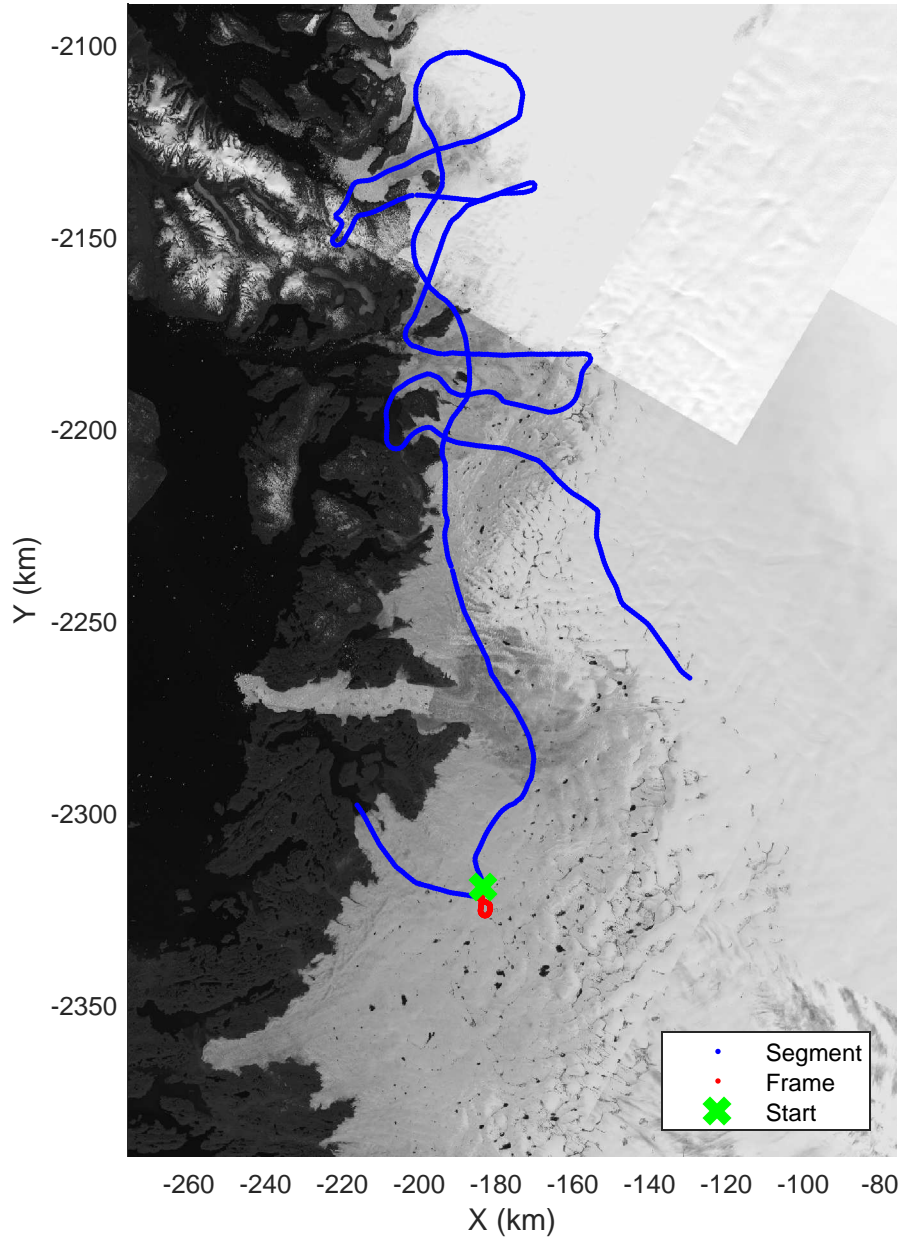

mcrds 2008_Greenland_TO: "Jakobshavn, W Glaciers" 20080722_02_020: 15:23:29.5 to 15:33:56.1 GPS

Jakobshavn, W Glaciers
 20080722_02_021
 Polar Stereograph 70N/-45E

mcrds 2008_Greenland_TO: "Jakobshavn, W Glaciers" 20080722_02_021: 15:33:56.9 to 15:43:31.0 GPS

mcrds 2008_Greenland_TO: "Jakobshavn, W Glaciers" 20080722_02_021: 15:33:56.9 to 15:43:31.0 GPS

Jakobshavn, W Glaciers
 20080722_02_022
 Polar Stereograph 70N/-45E

mcrds 2008_Greenland_TO: "Jakobshavn, W Glaciers" 20080722_02_022: 15:43:32.0 to 15:54:04.5 GPS

mcrds 2008_Greenland_TO: "Jakobshavn, W Glaciers" 20080722_02_022: 15:43:32.0 to 15:54:04.5 GPS

Jakobshavn, W Glaciers
 20080722_02_023
 Polar Stereograph 70N/-45E

mcrds 2008_Greenland_TO: "Jakobshavn, W Glaciers" 20080722_02_023: 15:54:05.5 to 15:57:42.6 GPS