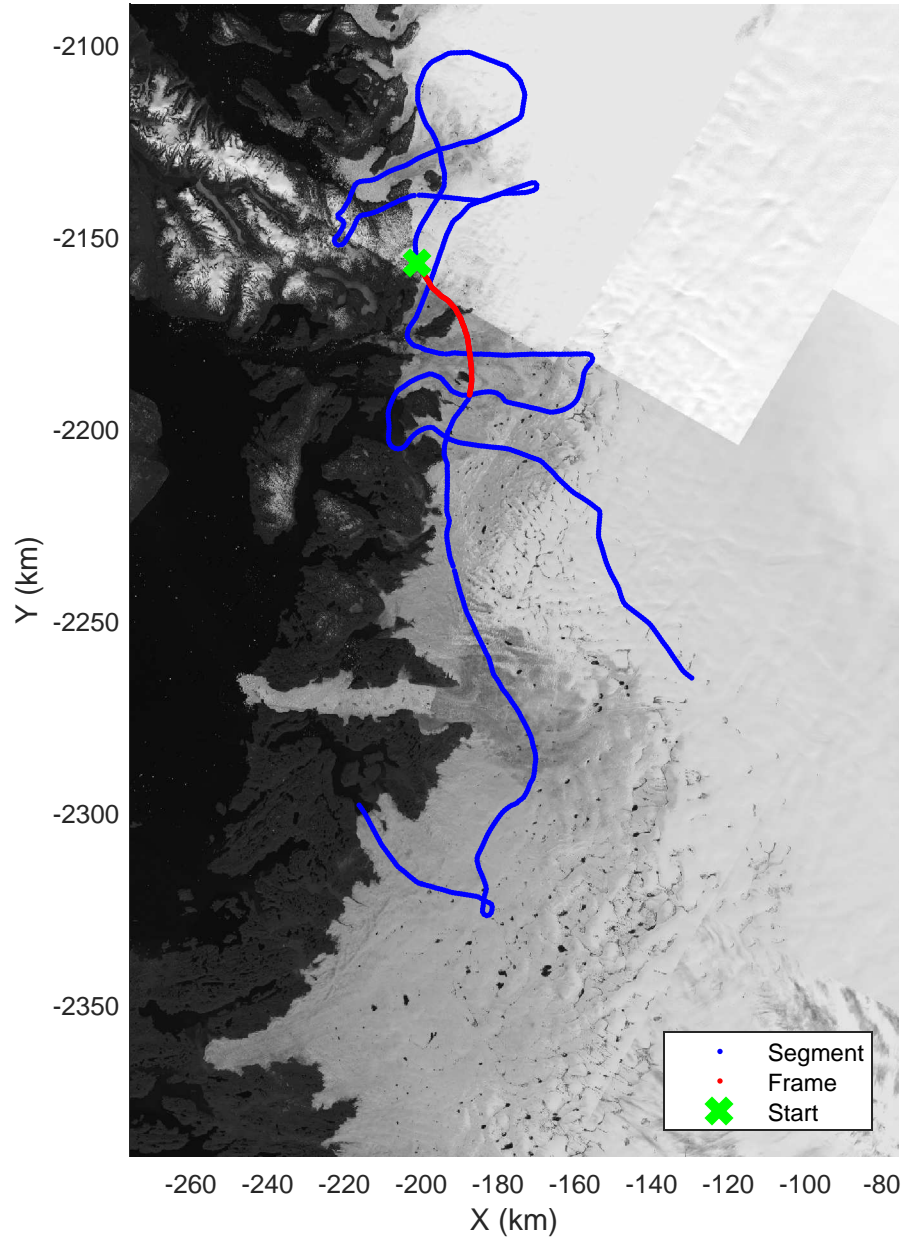

Jakobshavn, W Glaciers
20080722_02_019
Polar Stereograph 70N/-45E