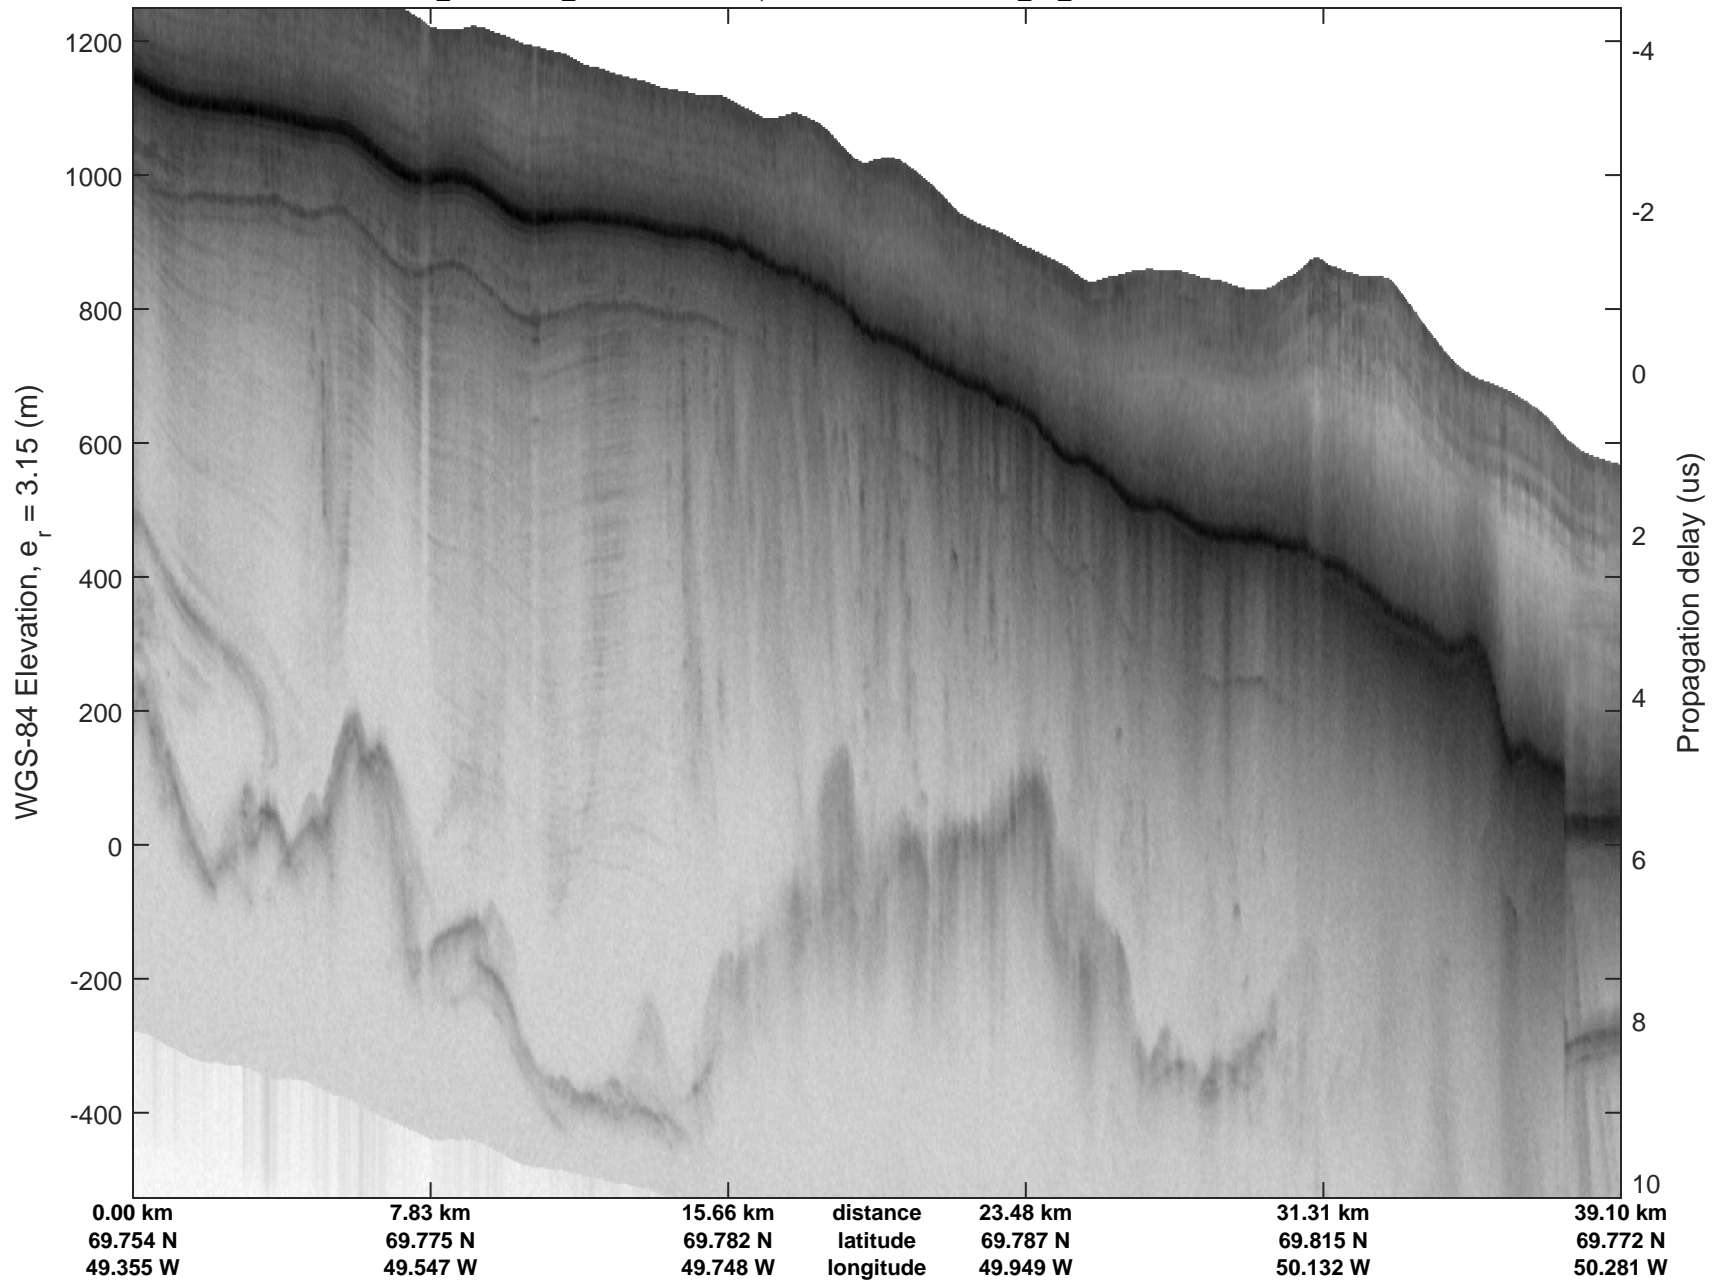

Jakobshavn, W Glaciers
20080722_02_002
Polar Stereograph 70N/-45E

mcrds 2008_Greenland_TO: "Jakobshavn, W Glaciers" 20080722_02_002: 13:16:33.1 to 13:23:08.0 GPS

mcrds 2008_Greenland_TO: "Jakobshavn, W Glaciers" 20080722_02_002: 13:16:33.1 to 13:23:08.0 GPS

Jakobshavn, W Glaciers
 20080722_02_003
 Polar Stereograph 70N/-45E

mcrds 2008_Greenland_TO: "Jakobshavn, W Glaciers" 20080722_02_003: 13:23:09.0 to 13:27:47.8 GPS

mcrds 2008_Greenland_TO: "Jakobshavn, W Glaciers" 20080722_02_003: 13:23:09.0 to 13:27:47.8 GPS

Jakobshavn, W Glaciers
 20080722_02_004
 Polar Stereograph 70N/-45E

mcrds 2008_Greenland_TO: "Jakobshavn, W Glaciers" 20080722_02_004: 13:27:48.6 to 13:36:49.7 GPS

mcrds 2008_Greenland_TO: "Jakobshavn, W Glaciers" 20080722_02_004: 13:27:48.6 to 13:36:49.7 GPS