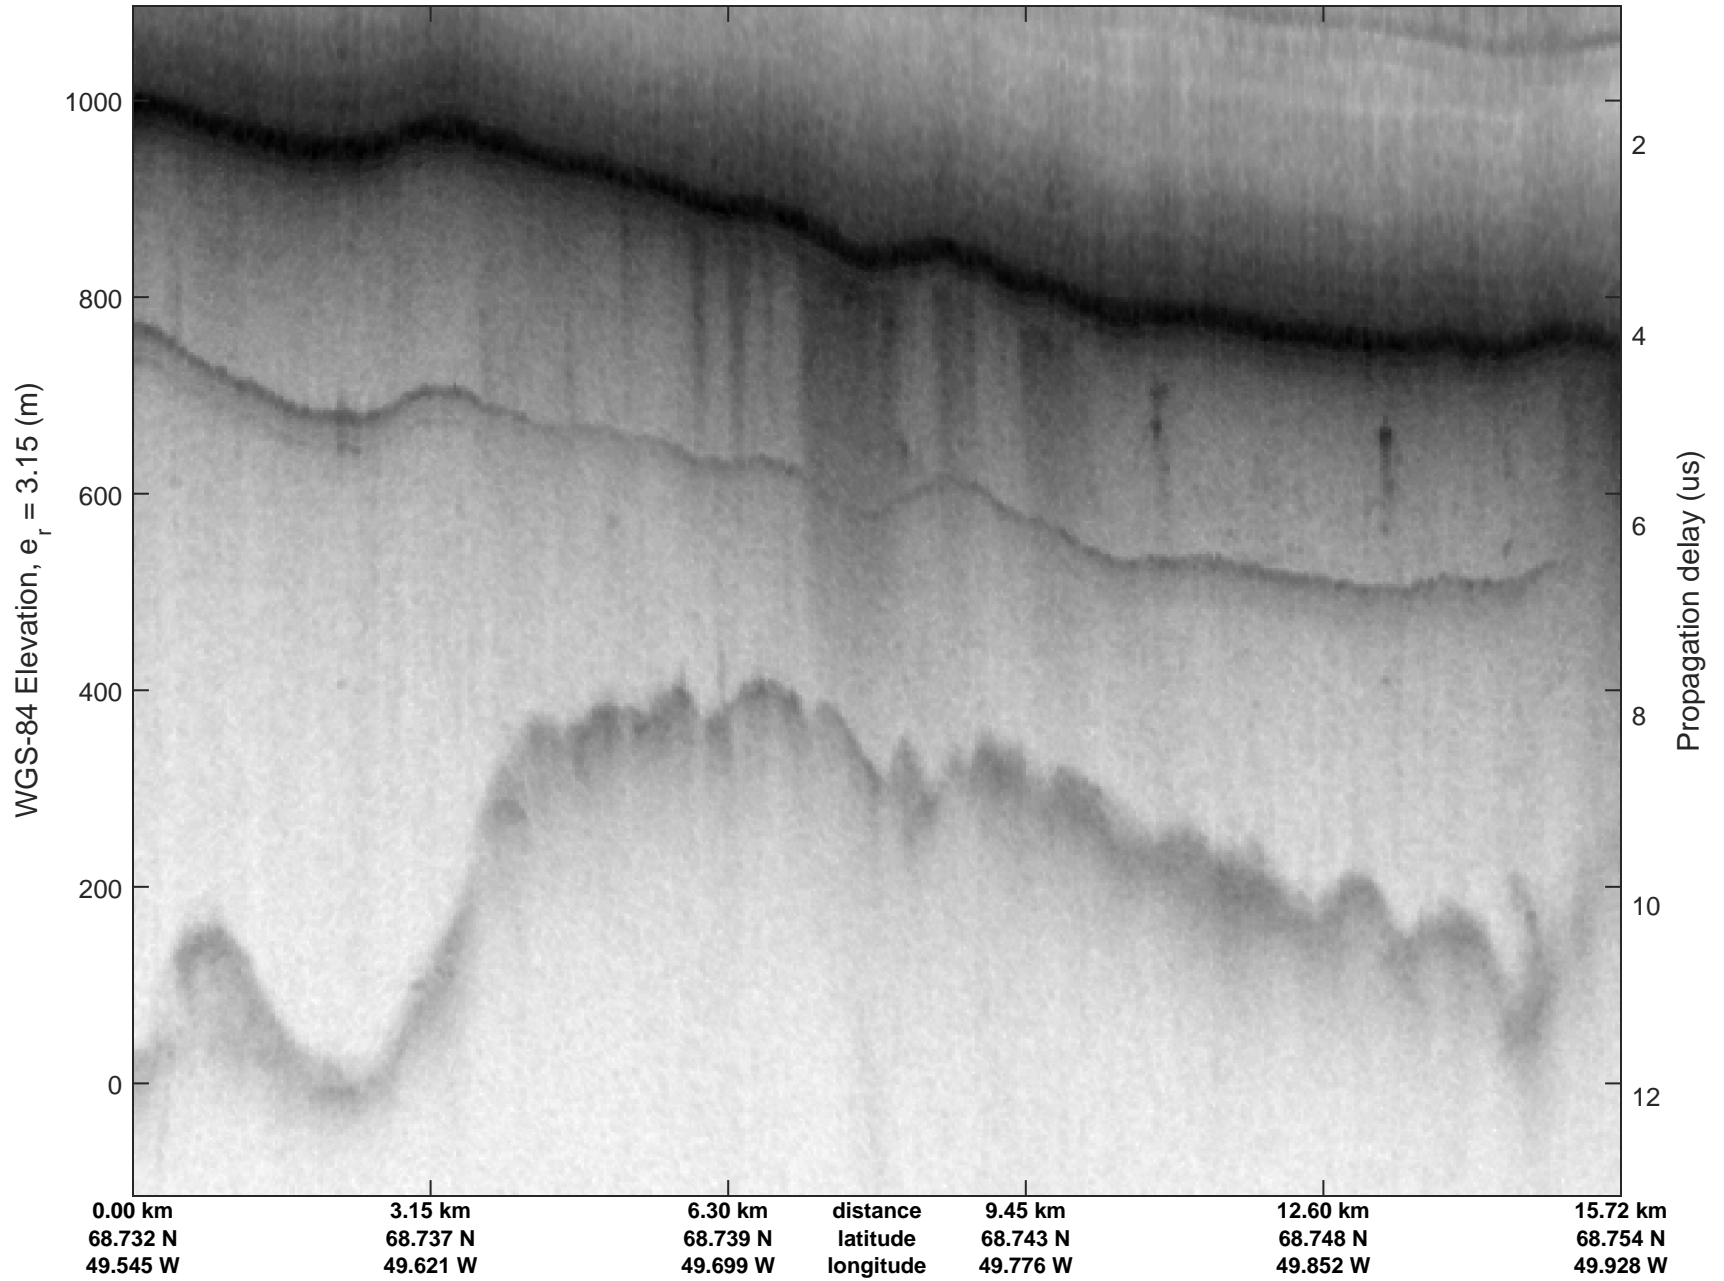

mcrds 2008_Greenland_TO: "Jakobshavn, W Glaciers" 20080722_02_021: 15:33:56.9 to 15:43:31.0 GPS

Jakobshavn, W Glaciers
 20080722_02_022
 Polar Stereograph 70N/-45E

mcrds 2008_Greenland_TO: "Jakobshavn, W Glaciers" 20080722_02_022: 15:43:32.0 to 15:54:04.5 GPS

mcrds 2008_Greenland_TO: "Jakobshavn, W Glaciers" 20080722_02_022: 15:43:32.0 to 15:54:04.5 GPS

Jakobshavn, W Glaciers
 20080722_02_023
 Polar Stereograph 70N/-45E

mcrds 2008_Greenland_TO: "Jakobshavn, W Glaciers" 20080722_02_023: 15:54:05.5 to 15:57:42.6 GPS

mcrds 2008_Greenland_TO: "Jakobshavn, W Glaciers" 20080722_02_023: 15:54:05.5 to 15:57:42.6 GPS

Jakobshavn, W Glaciers
 20080722_02_024
 Polar Stereograph 70N/-45E

mcrds 2008_Greenland_TO: "Jakobshavn, W Glaciers" 20080722_02_024: 15:57:43.3 to 16:01:08.3 GPS

mcrds 2008_Greenland_TO: "Jakobshavn, W Glaciers" 20080722_02_024: 15:57:43.3 to 16:01:08.3 GPS

Jakobshavn, W Glaciers
20080722_02_025
Polar Stereograph 70N/-45E

mcrds 2008_Greenland_TO: "Jakobshavn, W Glaciers" 20080722_02_025: 16:01:09.0 to 16:06:52.7 GPS