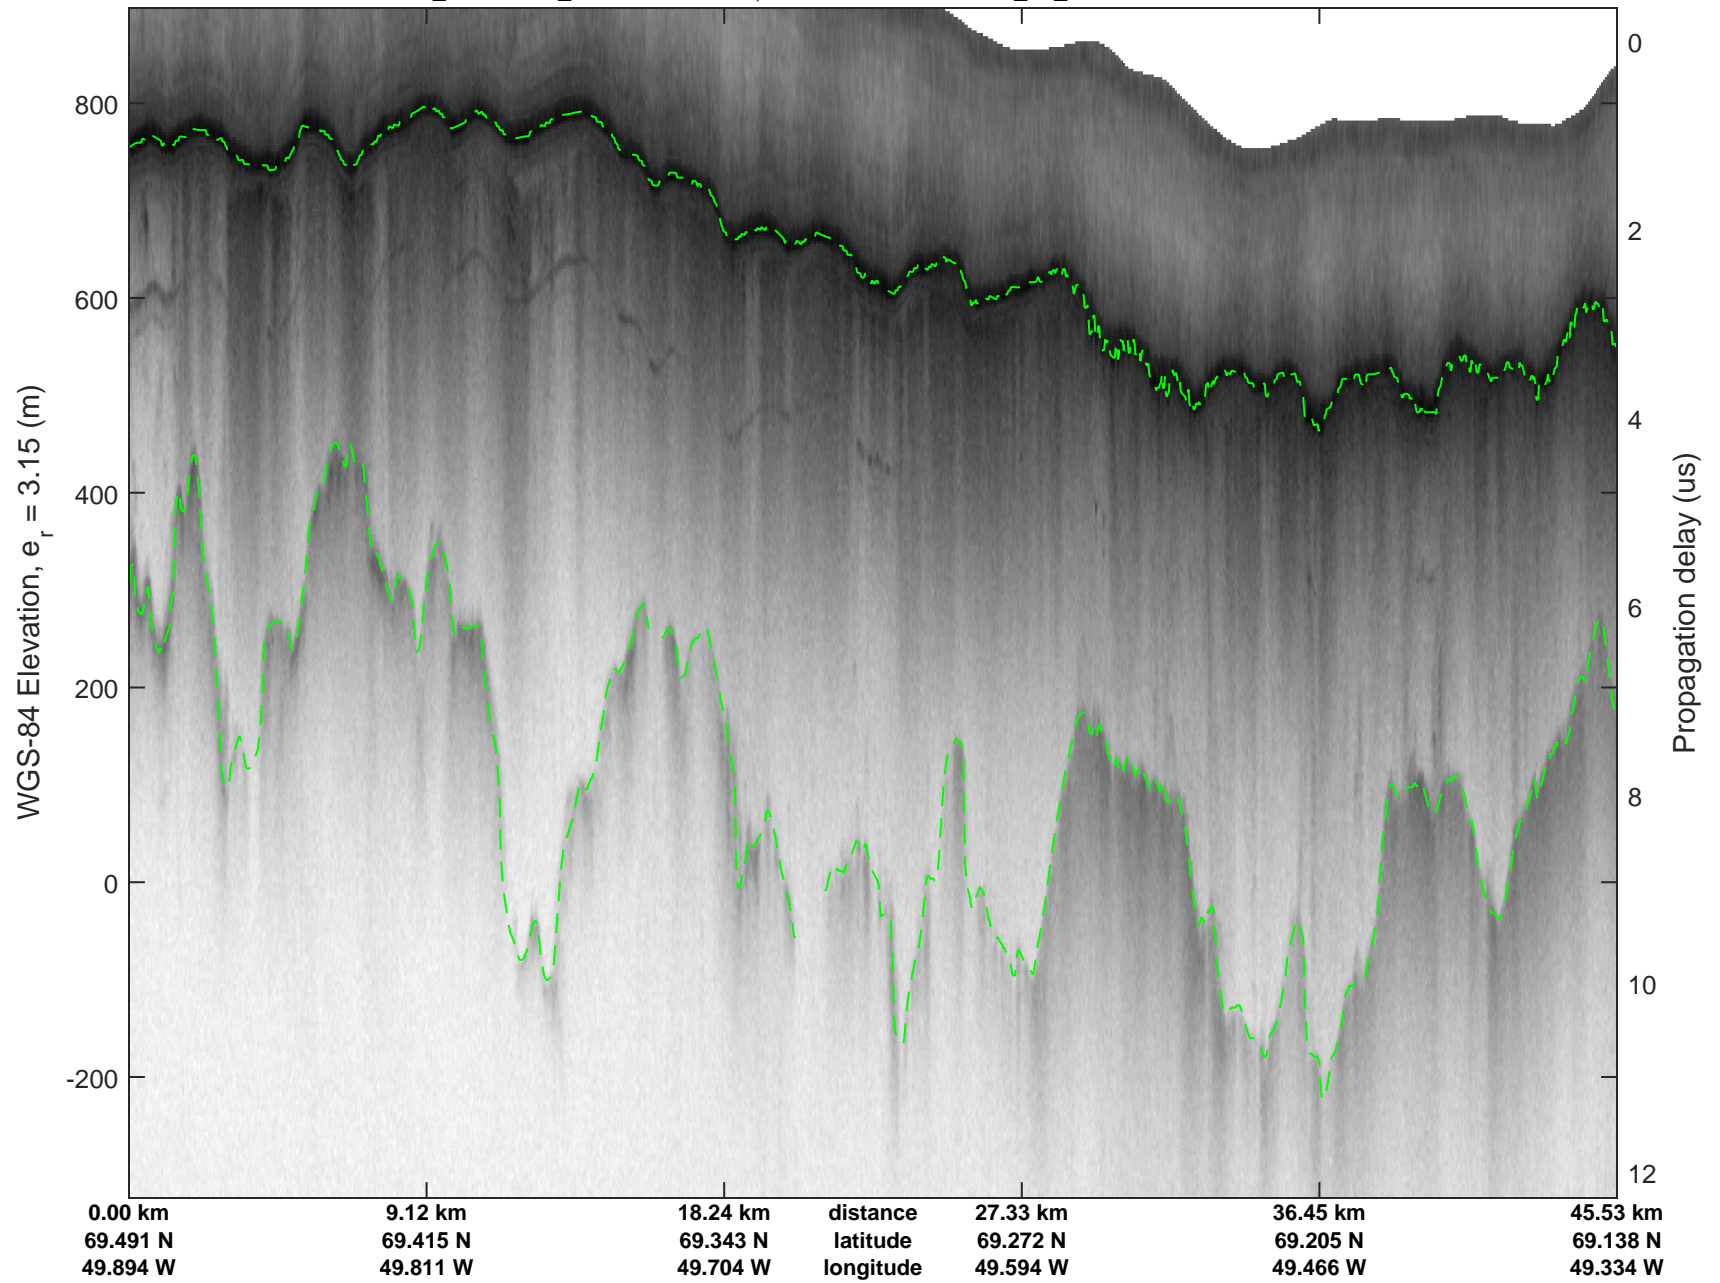

mcrds 2008_Greenland_TO: "Jakobshavn, W Glaciers" 20080722_02_019: 15:14:54.7 to 15:23:28.8 GPS

Jakobshavn, W Glaciers
 20080722_02_020
 Polar Stereograph 70N/-45E

mcrds 2008_Greenland_TO: "Jakobshavn, W Glaciers" 20080722_02_020: 15:23:29.5 to 15:33:56.1 GPS

mcrds 2008_Greenland_TO: "Jakobshavn, W Glaciers" 20080722_02_020: 15:23:29.5 to 15:33:56.1 GPS

Jakobshavn, W Glaciers
 20080722_02_021
 Polar Stereograph 70N/-45E

mcrds 2008_Greenland_TO: "Jakobshavn, W Glaciers" 20080722_02_021: 15:33:56.9 to 15:43:31.0 GPS

mcrds 2008_Greenland_TO: "Jakobshavn, W Glaciers" 20080722_02_021: 15:33:56.9 to 15:43:31.0 GPS

Jakobshavn, W Glaciers
 20080722_02_022
 Polar Stereograph 70N/-45E

mcrds 2008_Greenland_TO: "Jakobshavn, W Glaciers" 20080722_02_022: 15:43:32.0 to 15:54:04.5 GPS