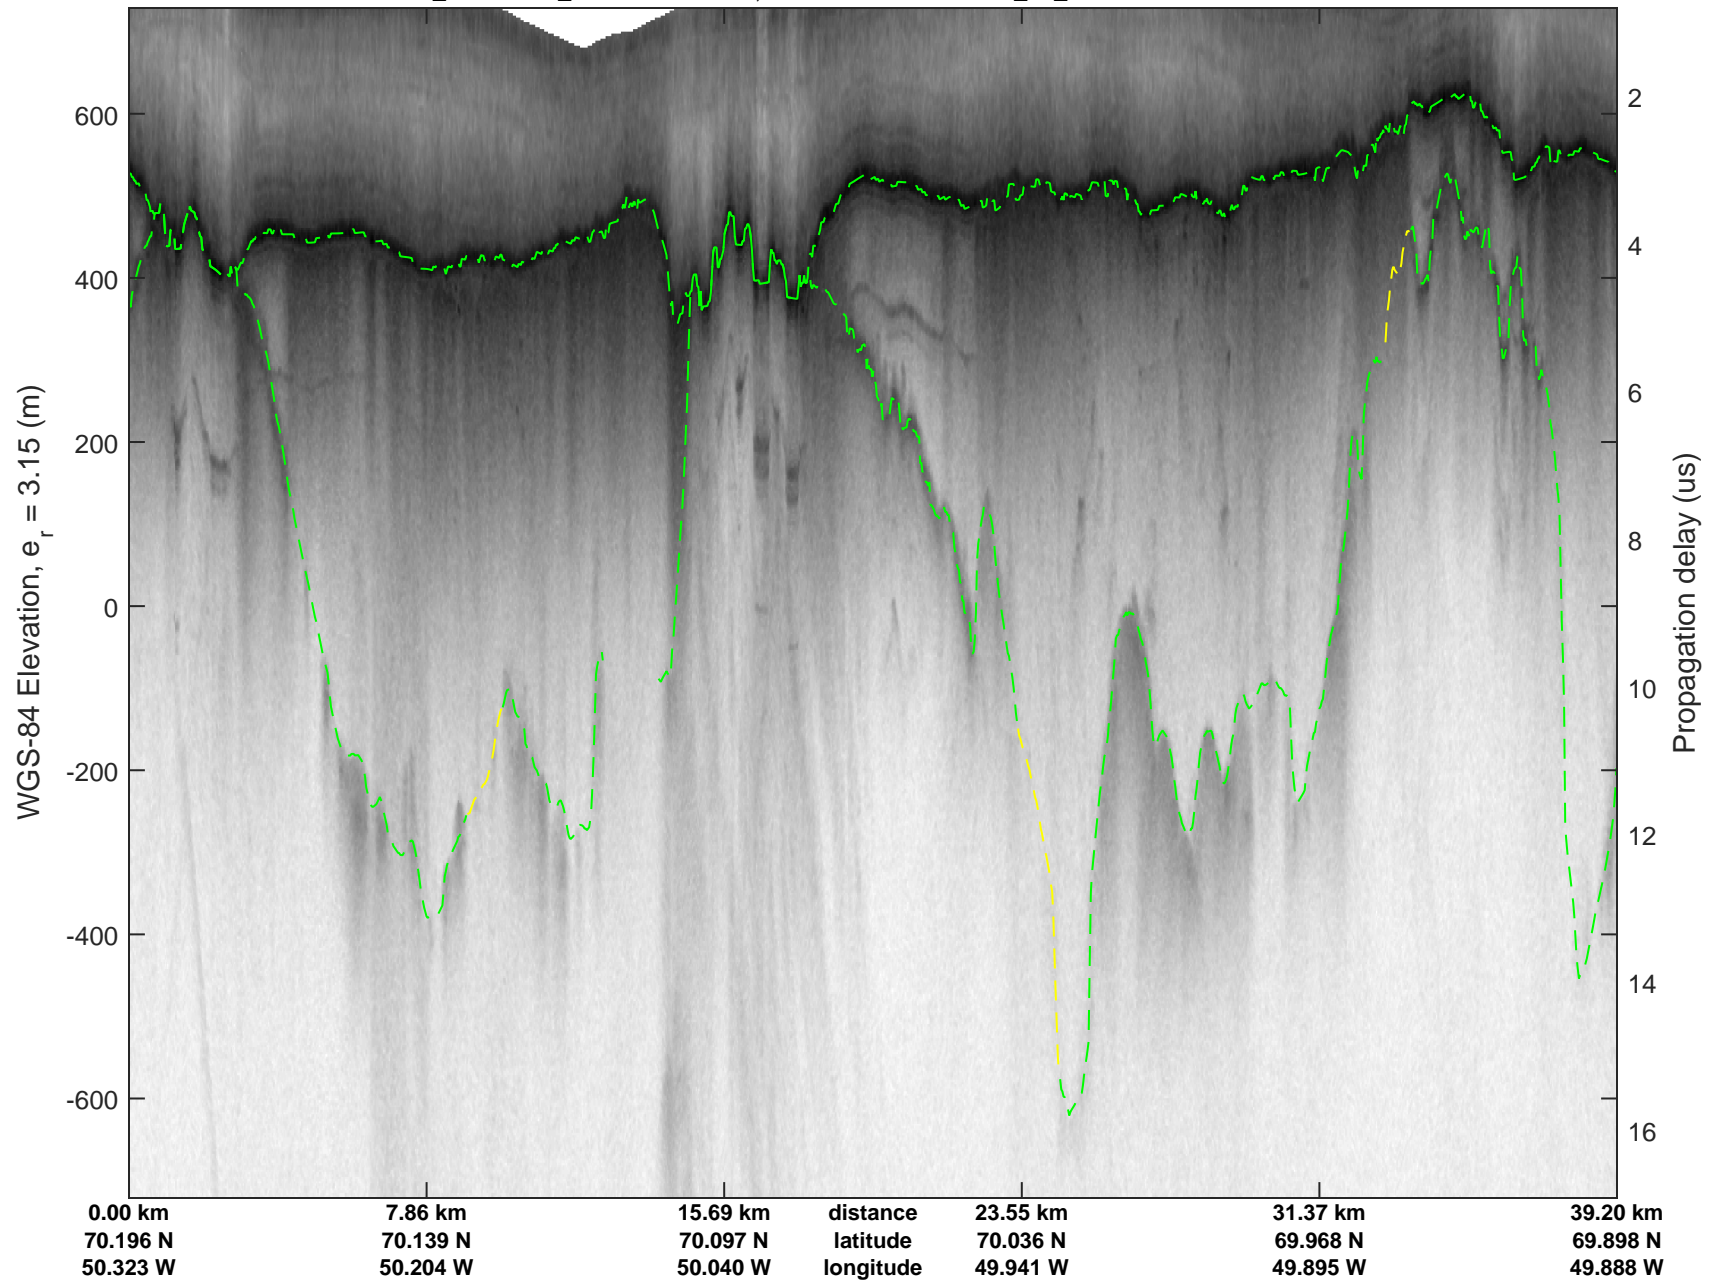

mcrds 2008_Greenland_TO: "Jakobshavn, W Glaciers" 20080722_02_017: 15:05:29.9 to 15:09:55.0 GPS

Jakobshavn, W Glaciers
 20080722_02_018
 Polar Stereograph 70N/-45E

mcrds 2008_Greenland_TO: "Jakobshavn, W Glaciers" 20080722_02_018: 15:09:56.1 to 15:14:53.7 GPS

mcrds 2008_Greenland_TO: "Jakobshavn, W Glaciers" 20080722_02_018: 15:09:56.1 to 15:14:53.7 GPS

Jakobshavn, W Glaciers
 20080722_02_019
 Polar Stereograph 70N/-45E

mcrds 2008_Greenland_TO: "Jakobshavn, W Glaciers" 20080722_02_019: 15:14:54.7 to 15:23:28.8 GPS

mcrds 2008_Greenland_TO: "Jakobshavn, W Glaciers" 20080722_02_019: 15:14:54.7 to 15:23:28.8 GPS

Jakobshavn, W Glaciers
 20080722_02_020
 Polar Stereograph 70N/-45E

mcrds 2008_Greenland_TO: "Jakobshavn, W Glaciers" 20080722_02_020: 15:23:29.5 to 15:33:56.1 GPS