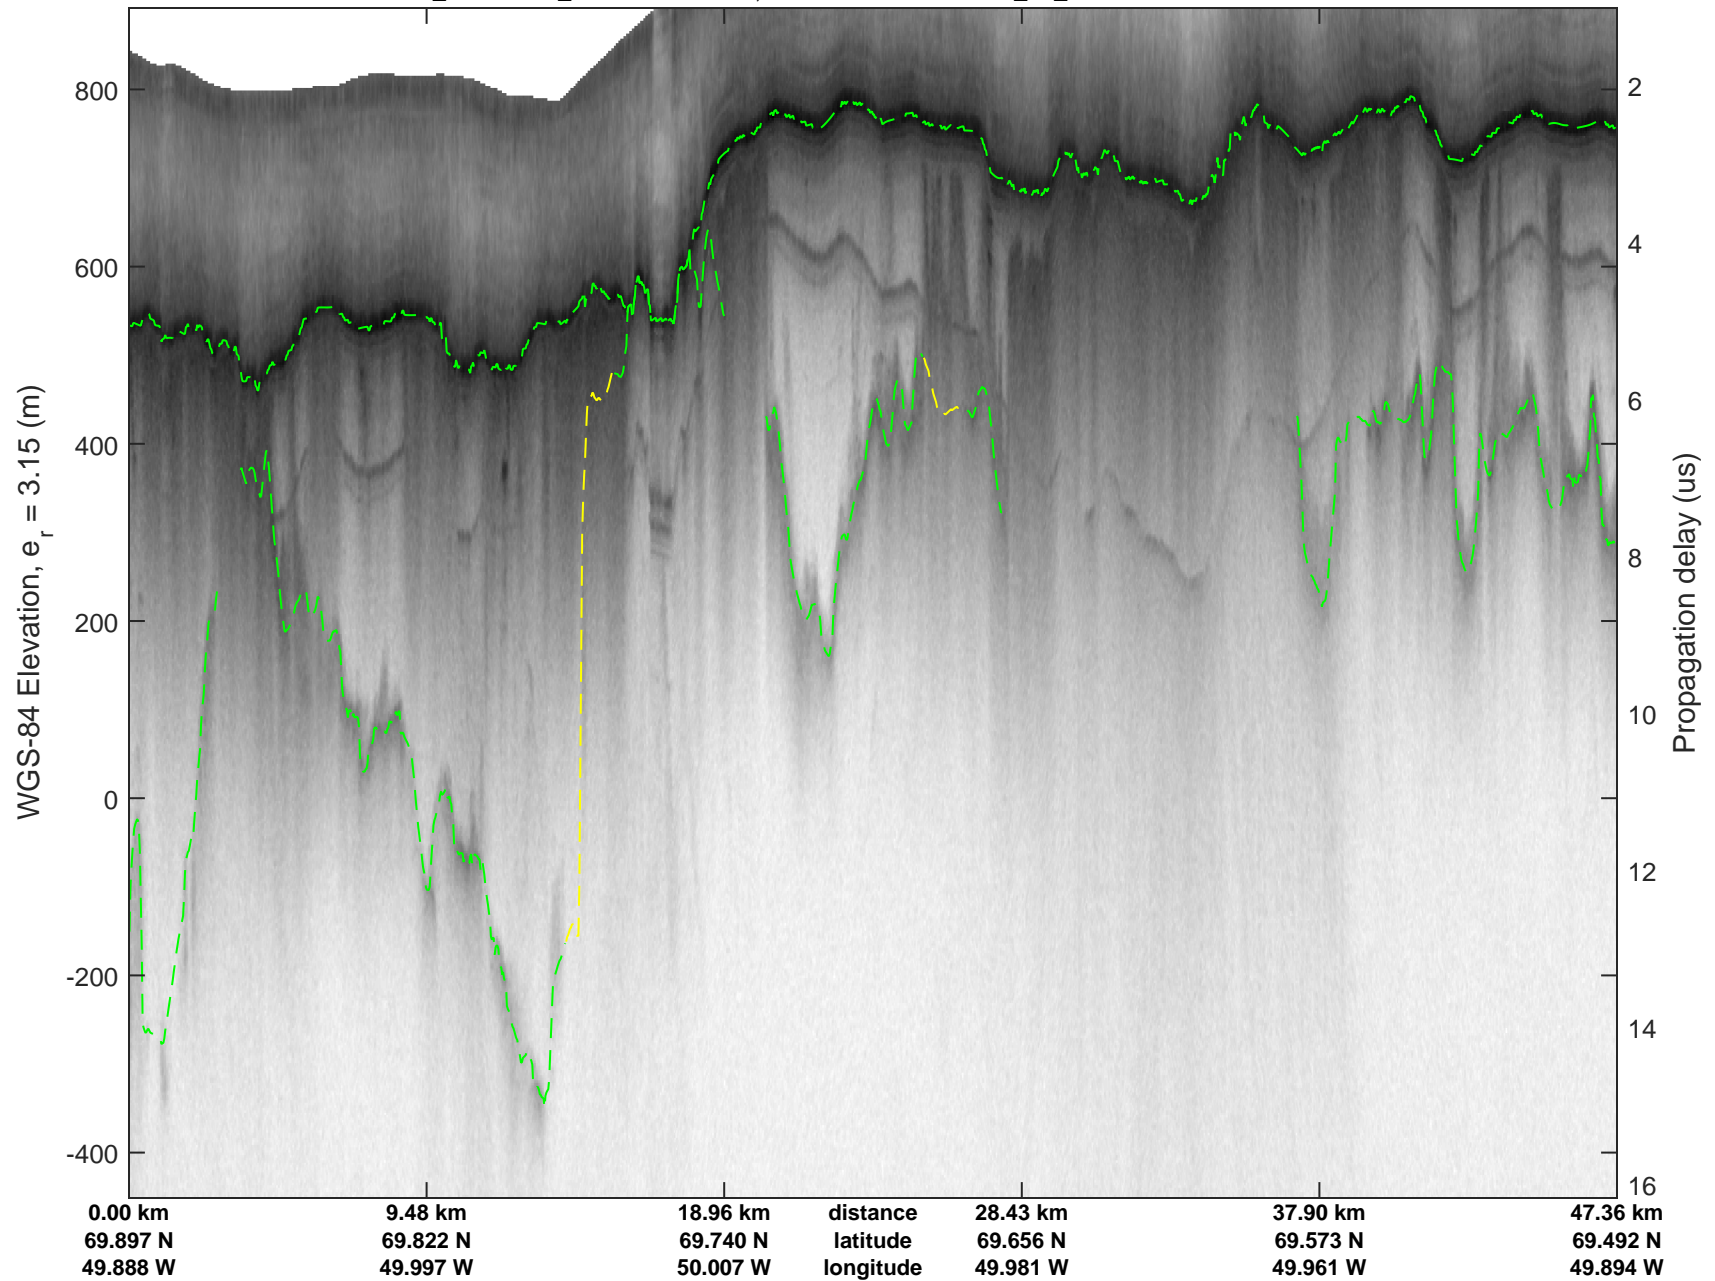

mcrds 2008_Greenland_TO: "Jakobshavn, W Glaciers" 20080722_02_018: 15:09:56.1 to 15:14:53.7 GPS

Jakobshavn, W Glaciers
 20080722_02_019
 Polar Stereograph 70N/-45E

mcrds 2008_Greenland_TO: "Jakobshavn, W Glaciers" 20080722_02_019: 15:14:54.7 to 15:23:28.8 GPS

mcrds 2008_Greenland_TO: "Jakobshavn, W Glaciers" 20080722_02_019: 15:14:54.7 to 15:23:28.8 GPS

Jakobshavn, W Glaciers
 20080722_02_020
 Polar Stereograph 70N/-45E

mcrds 2008_Greenland_TO: "Jakobshavn, W Glaciers" 20080722_02_020: 15:23:29.5 to 15:33:56.1 GPS

mcrds 2008_Greenland_TO: "Jakobshavn, W Glaciers" 20080722_02_020: 15:23:29.5 to 15:33:56.1 GPS

Jakobshavn, W Glaciers
 20080722_02_021
 Polar Stereograph 70N/-45E

mcrds 2008_Greenland_TO: "Jakobshavn, W Glaciers" 20080722_02_021: 15:33:56.9 to 15:43:31.0 GPS