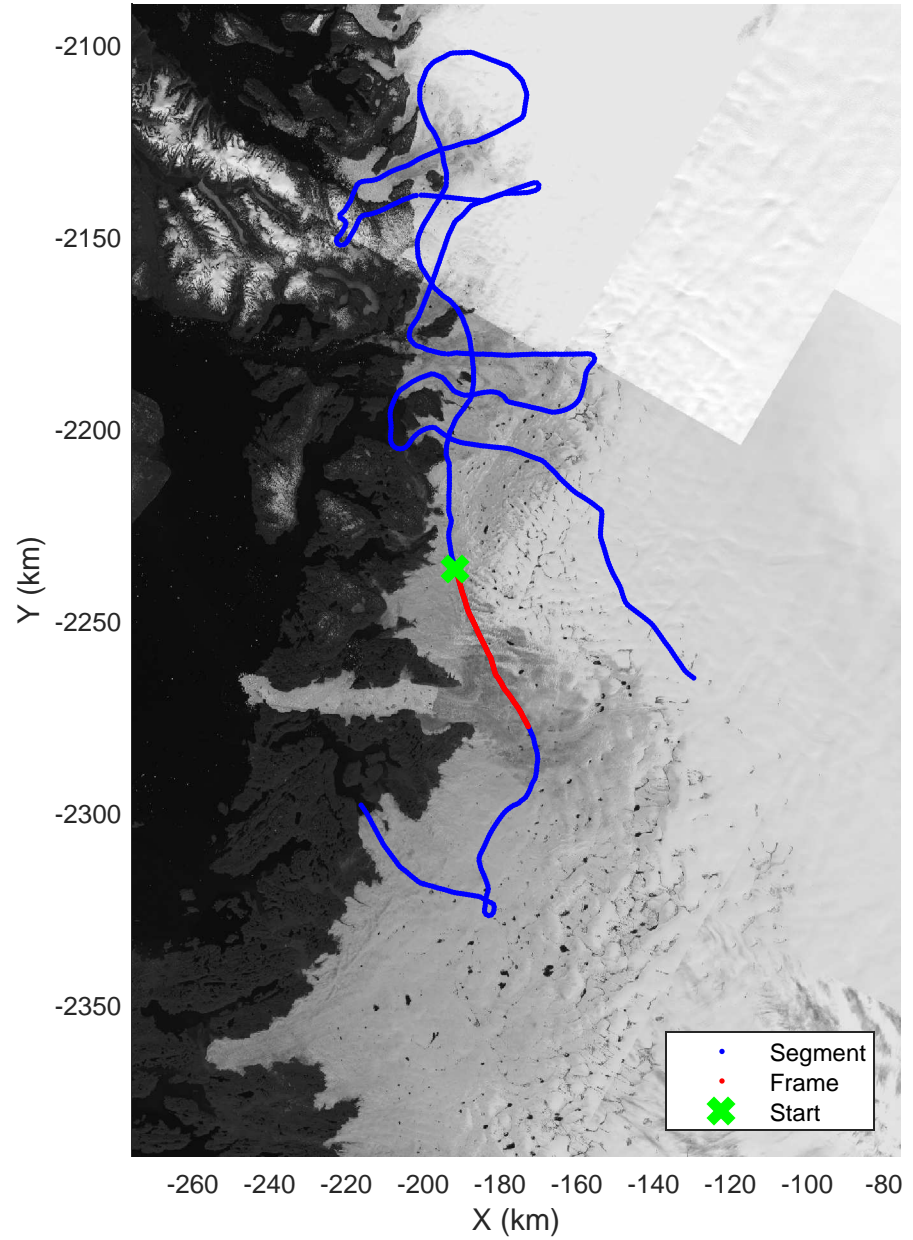

mcrds 2008_Greenland_TO: "Jakobshavn, W Glaciers" 20080722_02_019: 15:14:54.7 to 15:23:28.8 GPS

Jakobshavn, W Glaciers
 20080722_02_020
 Polar Stereograph 70N/-45E

mcrds 2008_Greenland_TO: "Jakobshavn, W Glaciers" 20080722_02_020: 15:23:29.5 to 15:33:56.1 GPS

mcrds 2008_Greenland_TO: "Jakobshavn, W Glaciers" 20080722_02_020: 15:23:29.5 to 15:33:56.1 GPS

Jakobshavn, W Glaciers
 20080722_02_021
 Polar Stereograph 70N/-45E

mcrds 2008_Greenland_TO: "Jakobshavn, W Glaciers" 20080722_02_021: 15:33:56.9 to 15:43:31.0 GPS