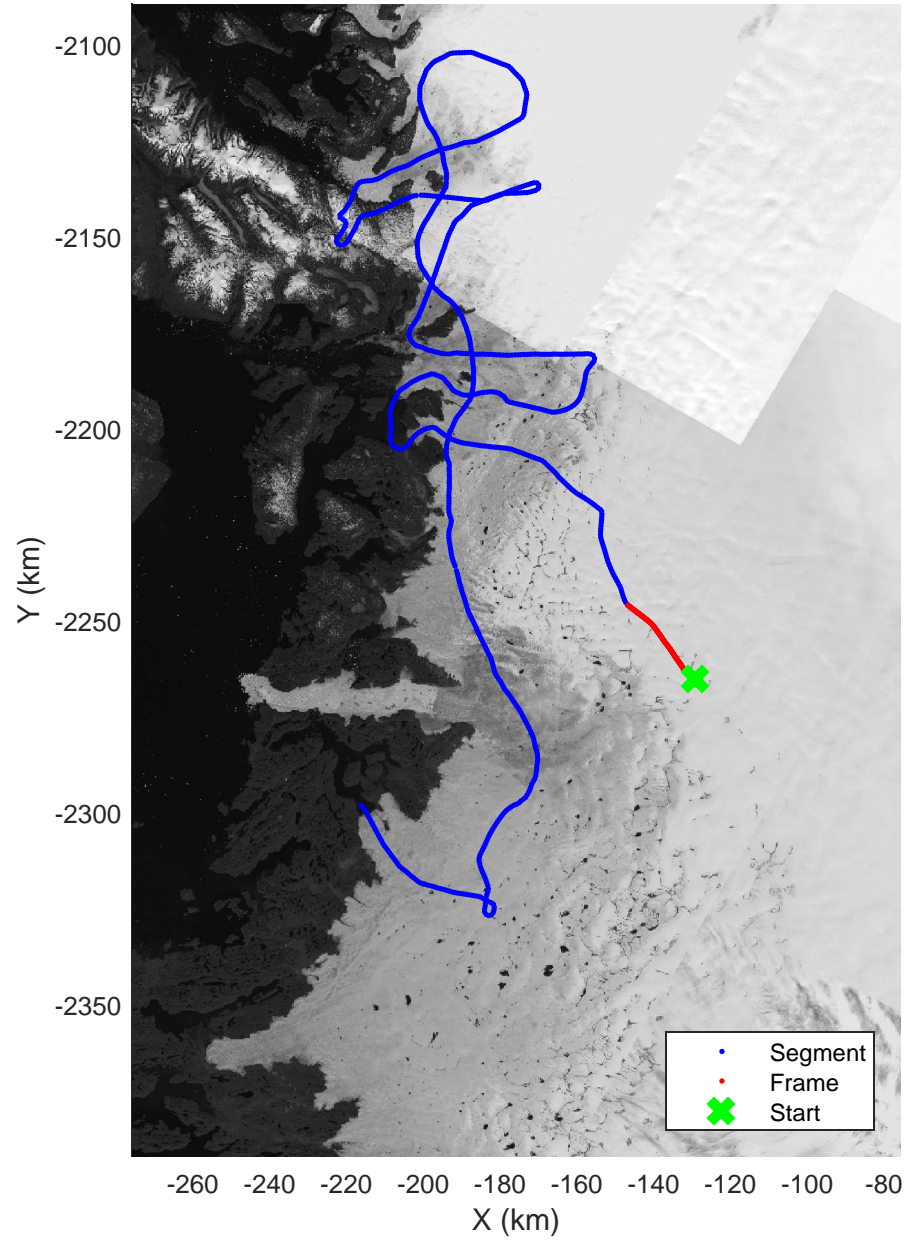

Jakobshavn, W Glaciers
 20080722_02_001
 Polar Stereograph 70N/-45E

mcrds 2008_Greenland_TO: "Jakobshavn, W Glaciers" 20080722_02_001: 13:10:18.2 to 13:16:32.3 GPS

mcrds 2008_Greenland_TO: "Jakobshavn, W Glaciers" 20080722_02_001: 13:10:18.2 to 13:16:32.3 GPS

Jakobshavn, W Glaciers
20080722_02_002
Polar Stereograph 70N/-45E

mcrds 2008_Greenland_TO: "Jakobshavn, W Glaciers" 20080722_02_002: 13:16:33.1 to 13:23:08.0 GPS

mcrds 2008_Greenland_TO: "Jakobshavn, W Glaciers" 20080722_02_002: 13:16:33.1 to 13:23:08.0 GPS