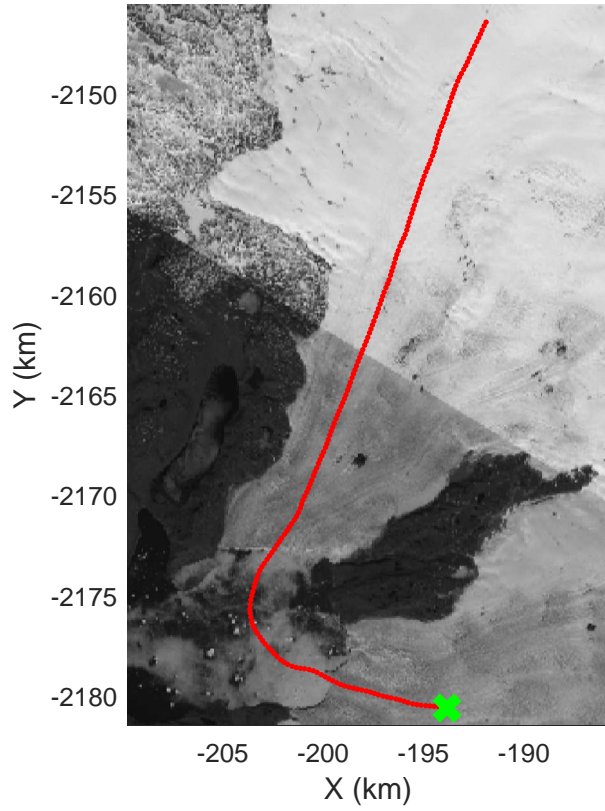

Jakobshavn, W Glaciers
20080722_02_008
Polar Stereograph 70N/-45E

mcrds 2008_Greenland_TO: "Jakobshavn, W Glaciers" 20080722_02_008: 13:57:33.6 to 14:06:24.9 GPS

mcrds 2008_Greenland_TO: "Jakobshavn, W Glaciers" 20080722_02_008: 13:57:33.6 to 14:06:24.9 GPS