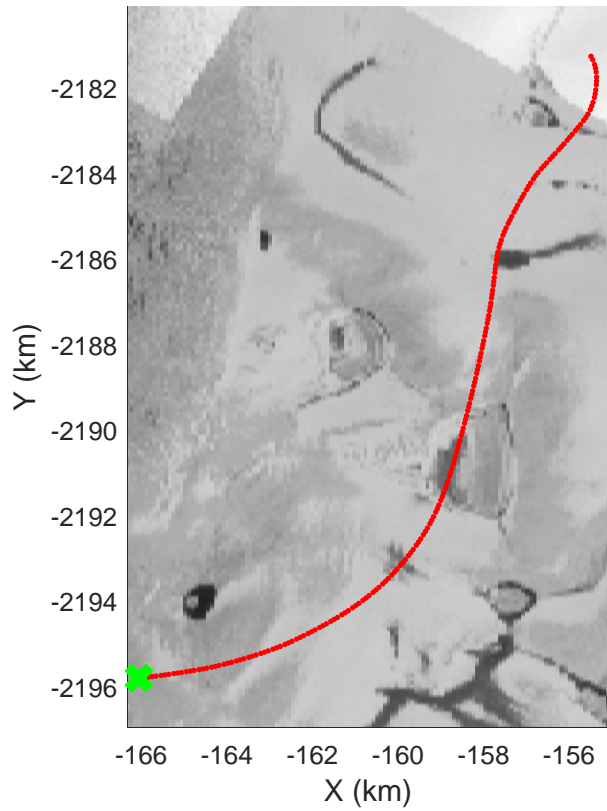

Jakobshavn, W Glaciers
 20080722_02_006
 Polar Stereograph 70N/-45E

mcrds 2008_Greenland_TO: "Jakobshavn, W Glaciers" 20080722_02_006: 13:45:40.9 to 13:52:26.6 GPS

mcrds 2008_Greenland_TO: "Jakobshavn, W Glaciers" 20080722_02_006: 13:45:40.9 to 13:52:26.6 GPS