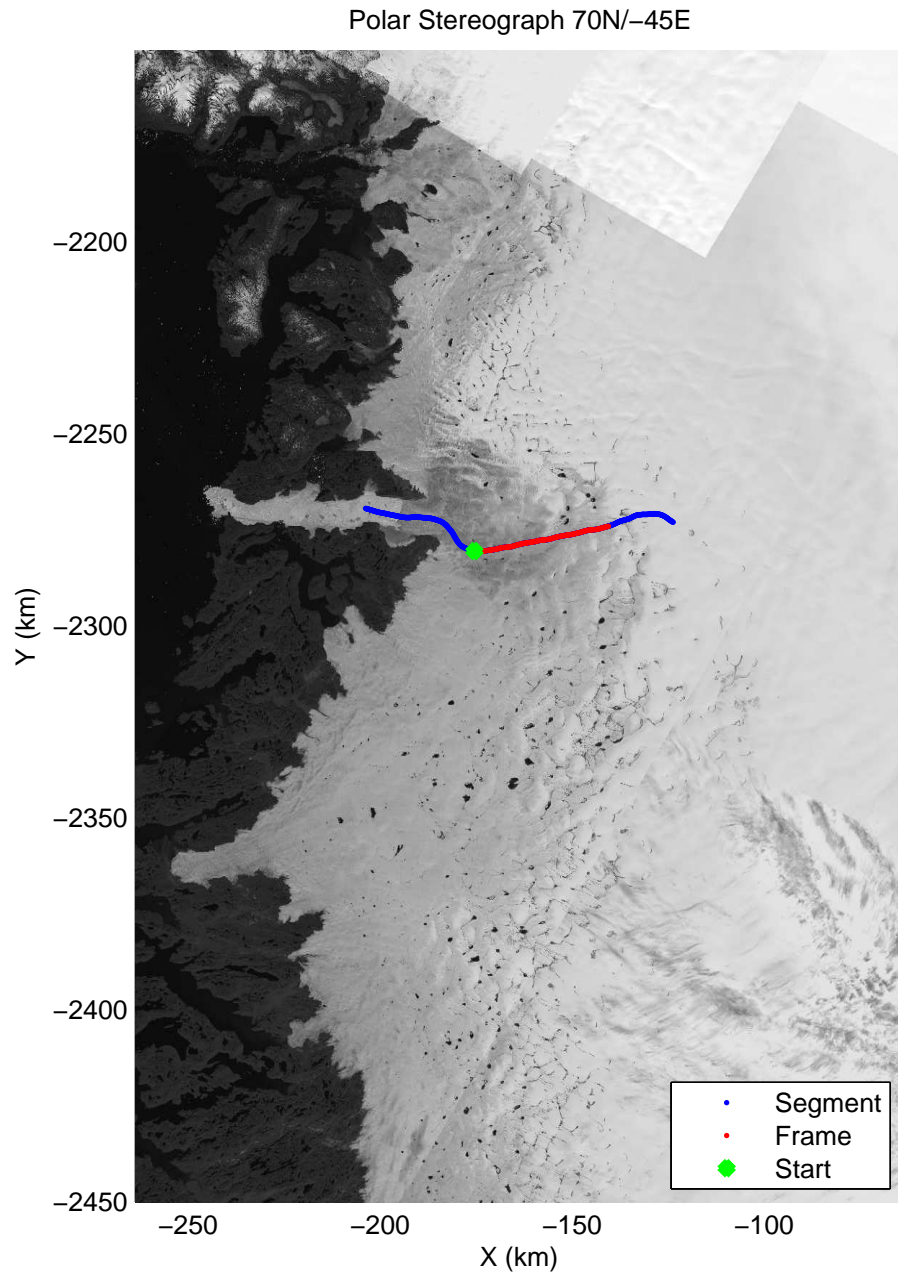

Polar Stereograph 70N/-45E

mcrds 2008_Greenland_TO: "Jakobshavn Grid" 20080722_01_001: 12:45:14.3 to 12:53:51.2 GPS

mcrds 2008_Greenland_TO: "Jakobshavn Grid" 20080722_01_001: 12:45:14.3 to 12:53:51.2 GPS

mcrds 2008_Greenland_TO: "Jakobshavn Grid" 20080722_01_002: 12:53:52.1 to 13:02:48.1 GPS

mcrds 2008_Greenland_TO: "Jakobshavn Grid" 20080722_01_002: 12:53:52.1 to 13:02:48.1 GPS

mcrds 2008_Greenland_TO: "Jakobshavn Grid" 20080722_01_003: 13:02:49.1 to 13:07:07.2 GPS

mcrds 2008_Greenland_TO: "Jakobshavn Grid" 20080722_01_003: 13:02:49.1 to 13:07:07.2 GPS