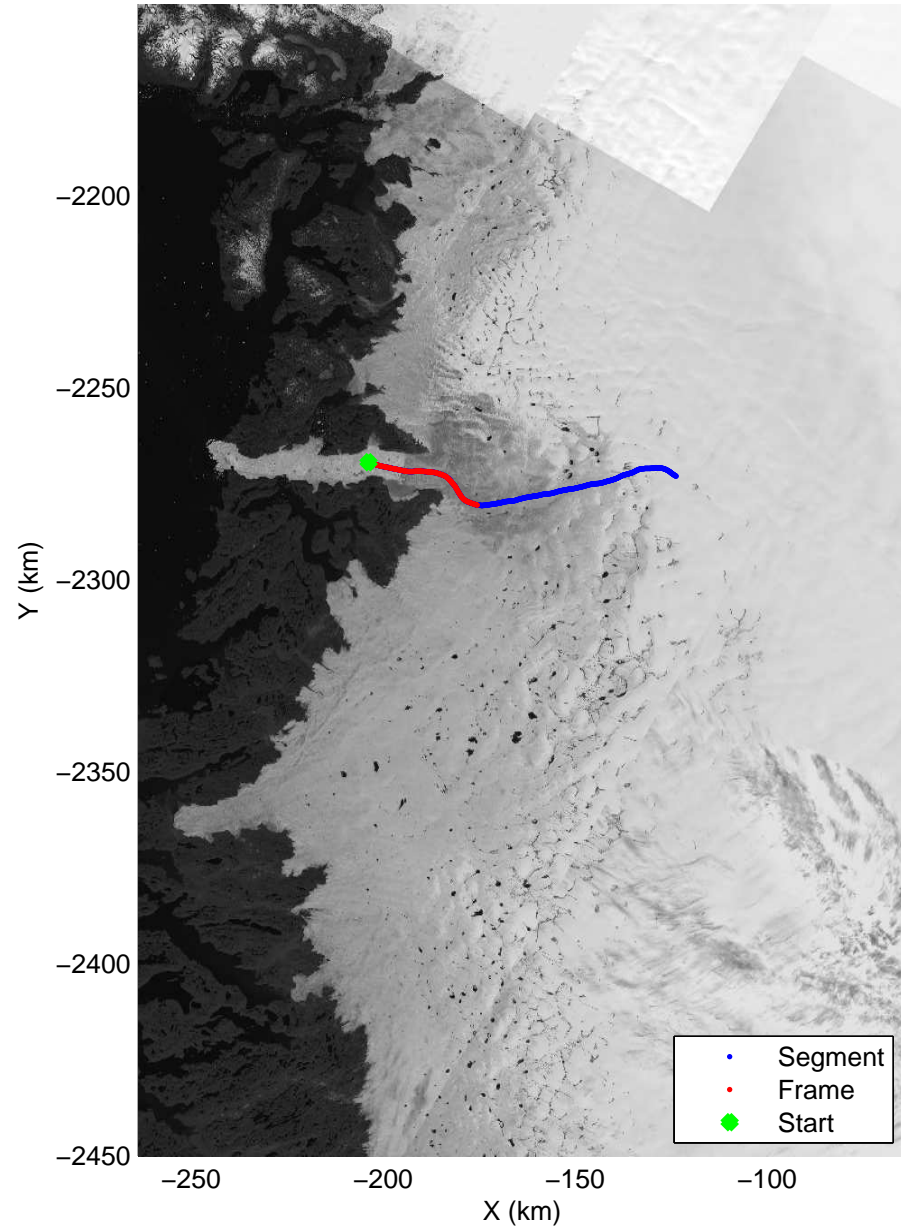

Polar Stereograph 70N/-45E

mcrds 2008_Greenland_TO: "Jakobshavn Grid" 20080722_01_001: 12:45:14.3 to 12:53:51.2 GPS

mcrds 2008_Greenland_TO: "Jakobshavn Grid" 20080722_01_001: 12:45:14.3 to 12:53:51.2 GPS

mcrds 2008_Greenland_TO: "Jakobshavn Grid" 20080722_01_002: 12:53:52.1 to 13:02:48.1 GPS

mcrds 2008_Greenland_TO: "Jakobshavn Grid" 20080722_01_002: 12:53:52.1 to 13:02:48.1 GPS

mcrds 2008_Greenland_TO: "Jakobshavn Grid" 20080722_01_003: 13:02:49.1 to 13:07:07.2 GPS

mcrds 2008_Greenland_TO: "Jakobshavn Grid" 20080722_01_003: 13:02:49.1 to 13:07:07.2 GPS