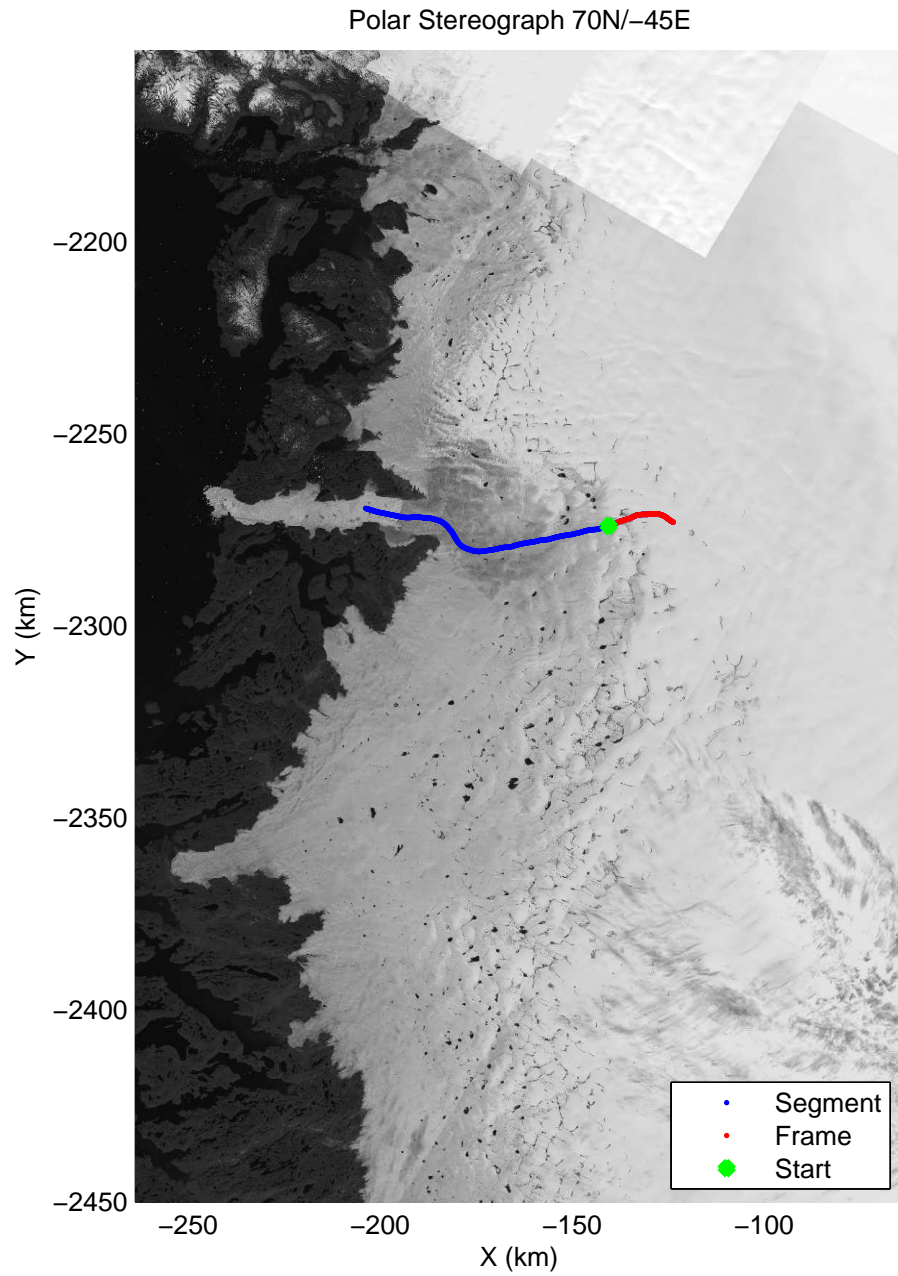

Polar Stereograph 70N/-45E

mcrds 2008_Greenland_TO: "Jakobshavn Grid" 20080722_01_001: 12:45:14.3 to 12:53:51.2 GPS

mcrds 2008_Greenland_TO: "Jakobshavn Grid" 20080722_01_001: 12:45:14.3 to 12:53:51.2 GPS

mcrds 2008_Greenland_TO: "Jakobshavn Grid" 20080722_01_002: 12:53:52.1 to 13:02:48.1 GPS

mcrds 2008_Greenland_TO: "Jakobshavn Grid" 20080722_01_002: 12:53:52.1 to 13:02:48.1 GPS

mcrds 2008_Greenland_TO: "Jakobshavn Grid" 20080722_01_003: 13:02:49.1 to 13:07:07.2 GPS

mcrds 2008_Greenland_TO: "Jakobshavn Grid" 20080722_01_003: 13:02:49.1 to 13:07:07.2 GPS