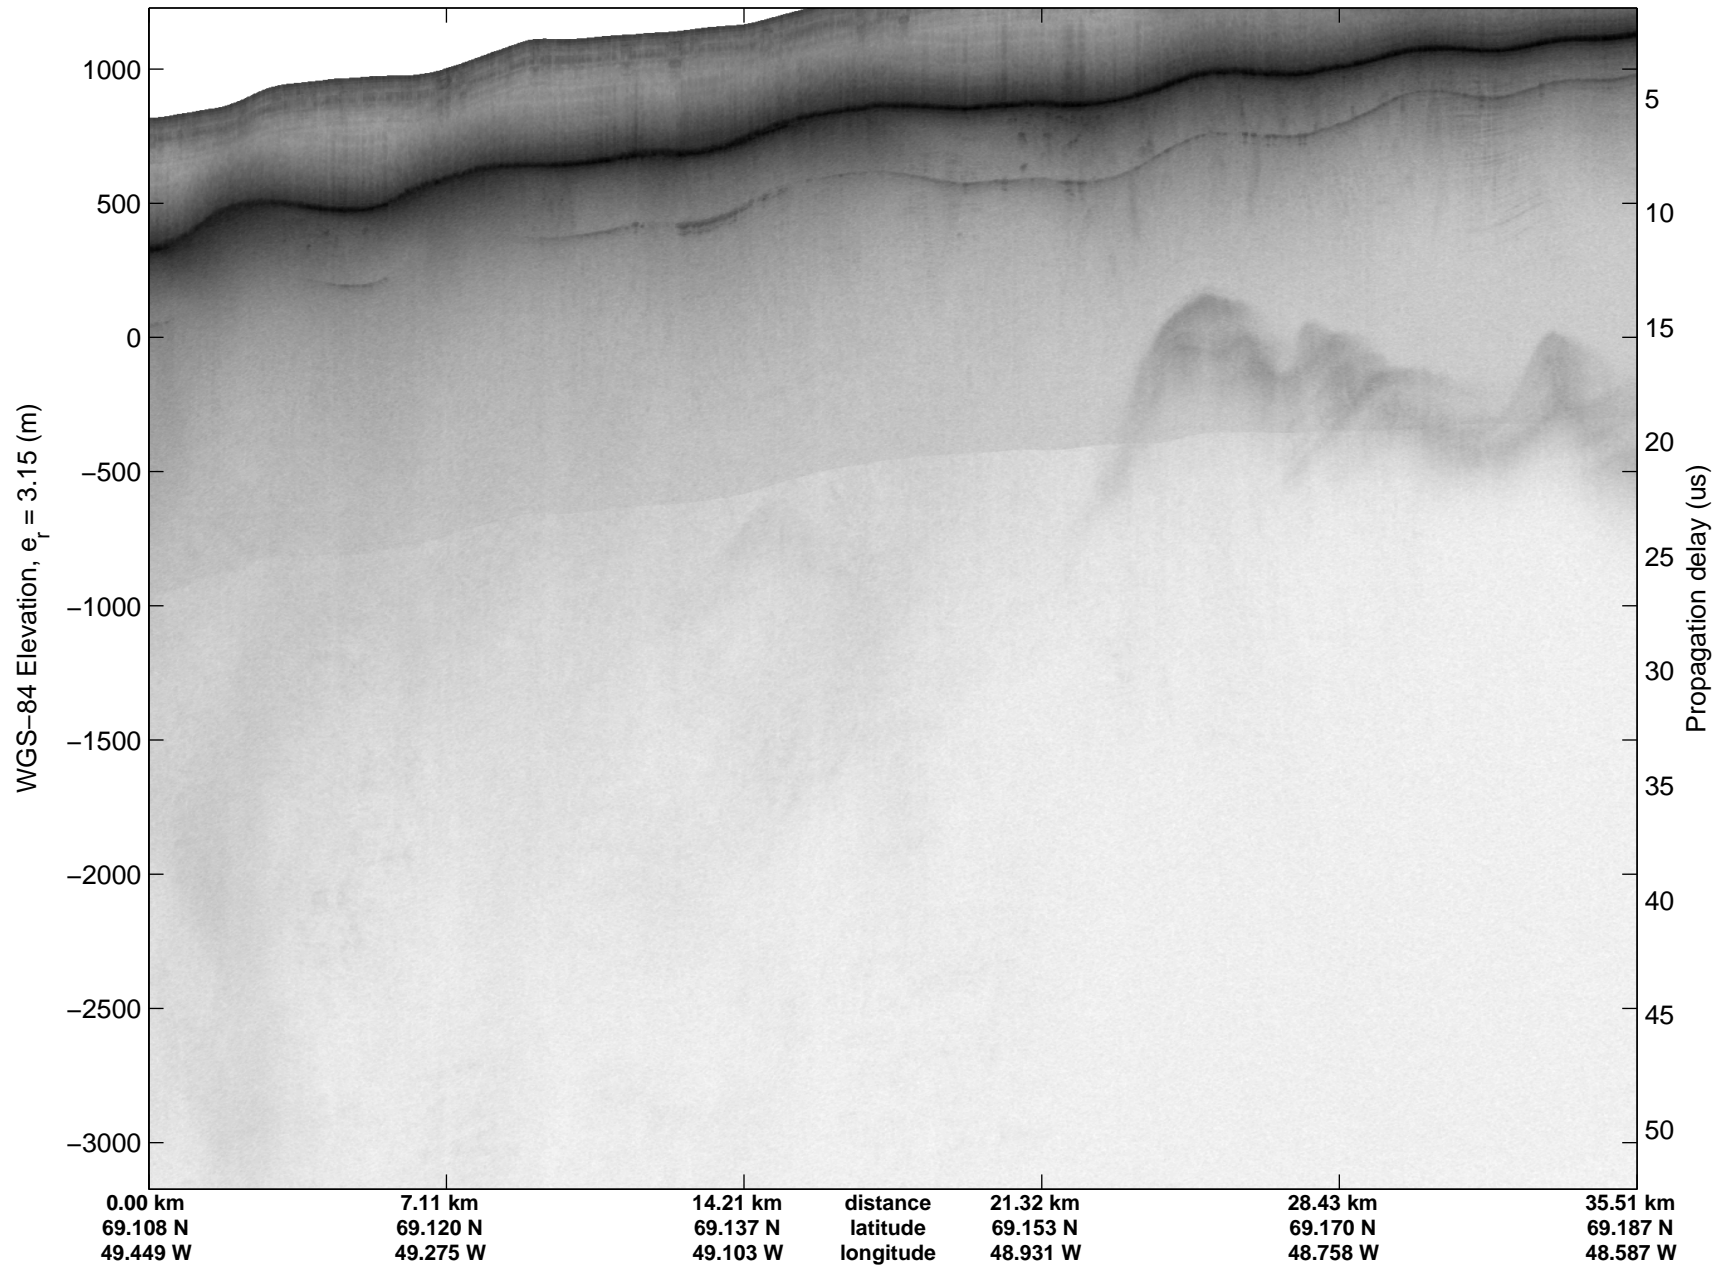

Polar Stereograph 70N/-45E

mcrds 2008_Greenland_TO: "Jakobshavn Grid" 20080722_01_001: 12:45:14.3 to 12:53:51.2 GPS

mcrds 2008_Greenland_TO: "Jakobshavn Grid" 20080722_01_001: 12:45:14.3 to 12:53:51.2 GPS

mcrds 2008_Greenland_TO: "Jakobshavn Grid" 20080722_01_002: 12:53:52.1 to 13:02:48.1 GPS

mcrds 2008_Greenland_TO: "Jakobshavn Grid" 20080722_01_002: 12:53:52.1 to 13:02:48.1 GPS

mcrds 2008_Greenland_TO: "Jakobshavn Grid" 20080722_01_003: 13:02:49.1 to 13:07:07.2 GPS

mcrds 2008_Greenland_TO: "Jakobshavn Grid" 20080722_01_003: 13:02:49.1 to 13:07:07.2 GPS