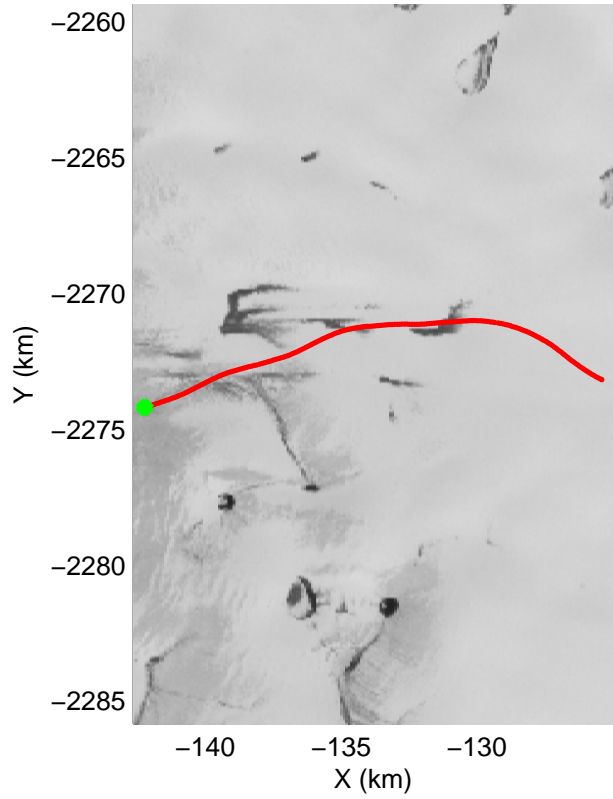

Polar Stereograph 70N/-45E

mcrds 2008_Greenland_TO: "Jakobshavn Grid" 20080722_01_001: 12:45:14.3 to 12:53:51.2 GPS

mcrds 2008_Greenland_TO: "Jakobshavn Grid" 20080722_01_001: 12:45:14.3 to 12:53:51.2 GPS

mcrds 2008_Greenland_TO: "Jakobshavn Grid" 20080722_01_002: 12:53:52.1 to 13:02:48.1 GPS

mcrds 2008_Greenland_TO: "Jakobshavn Grid" 20080722_01_002: 12:53:52.1 to 13:02:48.1 GPS

mcrds 2008_Greenland_TO: "Jakobshavn Grid" 20080722_01_003: 13:02:49.1 to 13:07:07.2 GPS

mcrds 2008_Greenland_TO: "Jakobshavn Grid" 20080722_01_003: 13:02:49.1 to 13:07:07.2 GPS