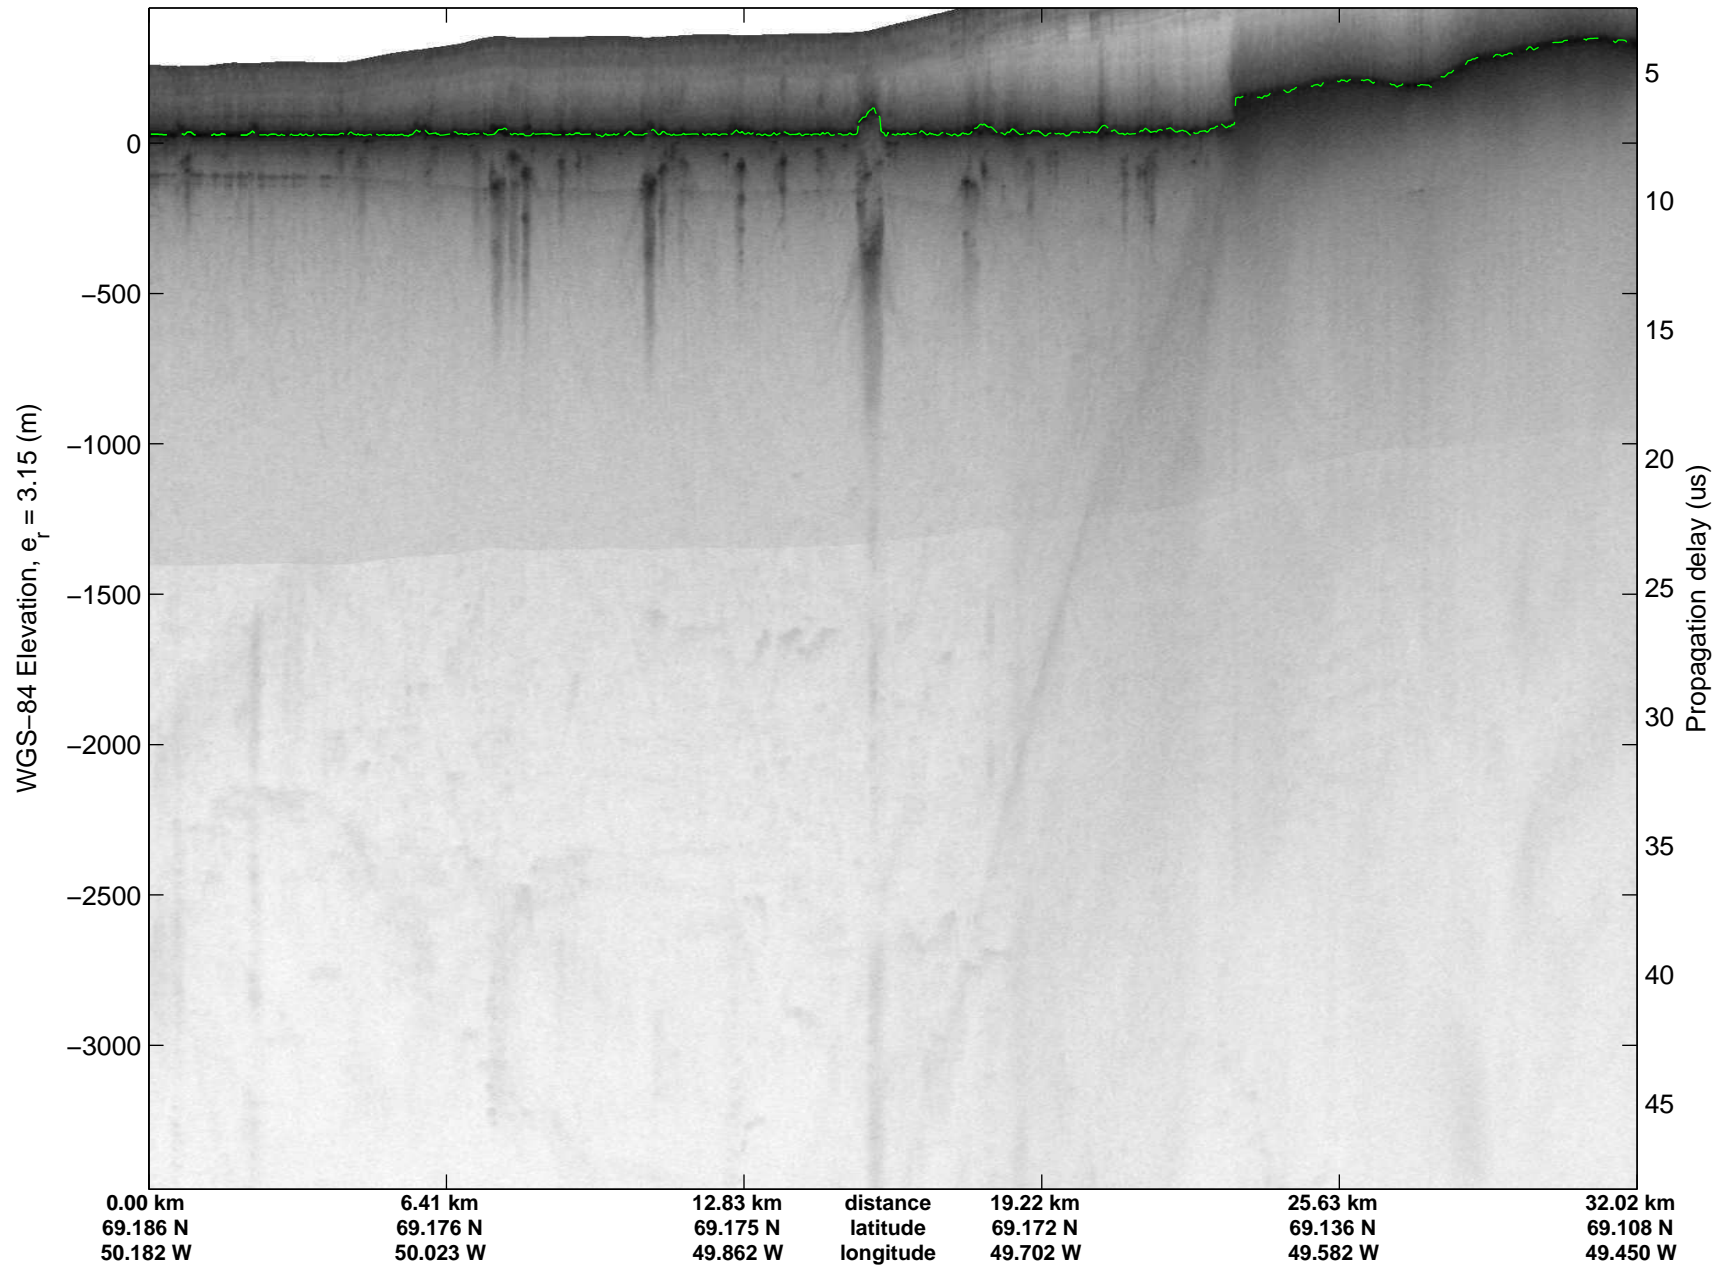

Polar Stereograph 70N/-45E

mcrds 2008_Greenland_TO: "Jakobshavn Grid" 20080722_01_001: 12:45:14.3 to 12:53:51.2 GPS

mcrds 2008_Greenland_TO: "Jakobshavn Grid" 20080722_01_001: 12:45:14.3 to 12:53:51.2 GPS

mcrds 2008_Greenland_TO: "Jakobshavn Grid" 20080722_01_002: 12:53:52.1 to 13:02:48.1 GPS

mcrds 2008_Greenland_TO: "Jakobshavn Grid" 20080722_01_002: 12:53:52.1 to 13:02:48.1 GPS

mcrds 2008_Greenland_TO: "Jakobshavn Grid" 20080722_01_003: 13:02:49.1 to 13:07:07.2 GPS

mcrds 2008_Greenland_TO: "Jakobshavn Grid" 20080722_01_003: 13:02:49.1 to 13:07:07.2 GPS