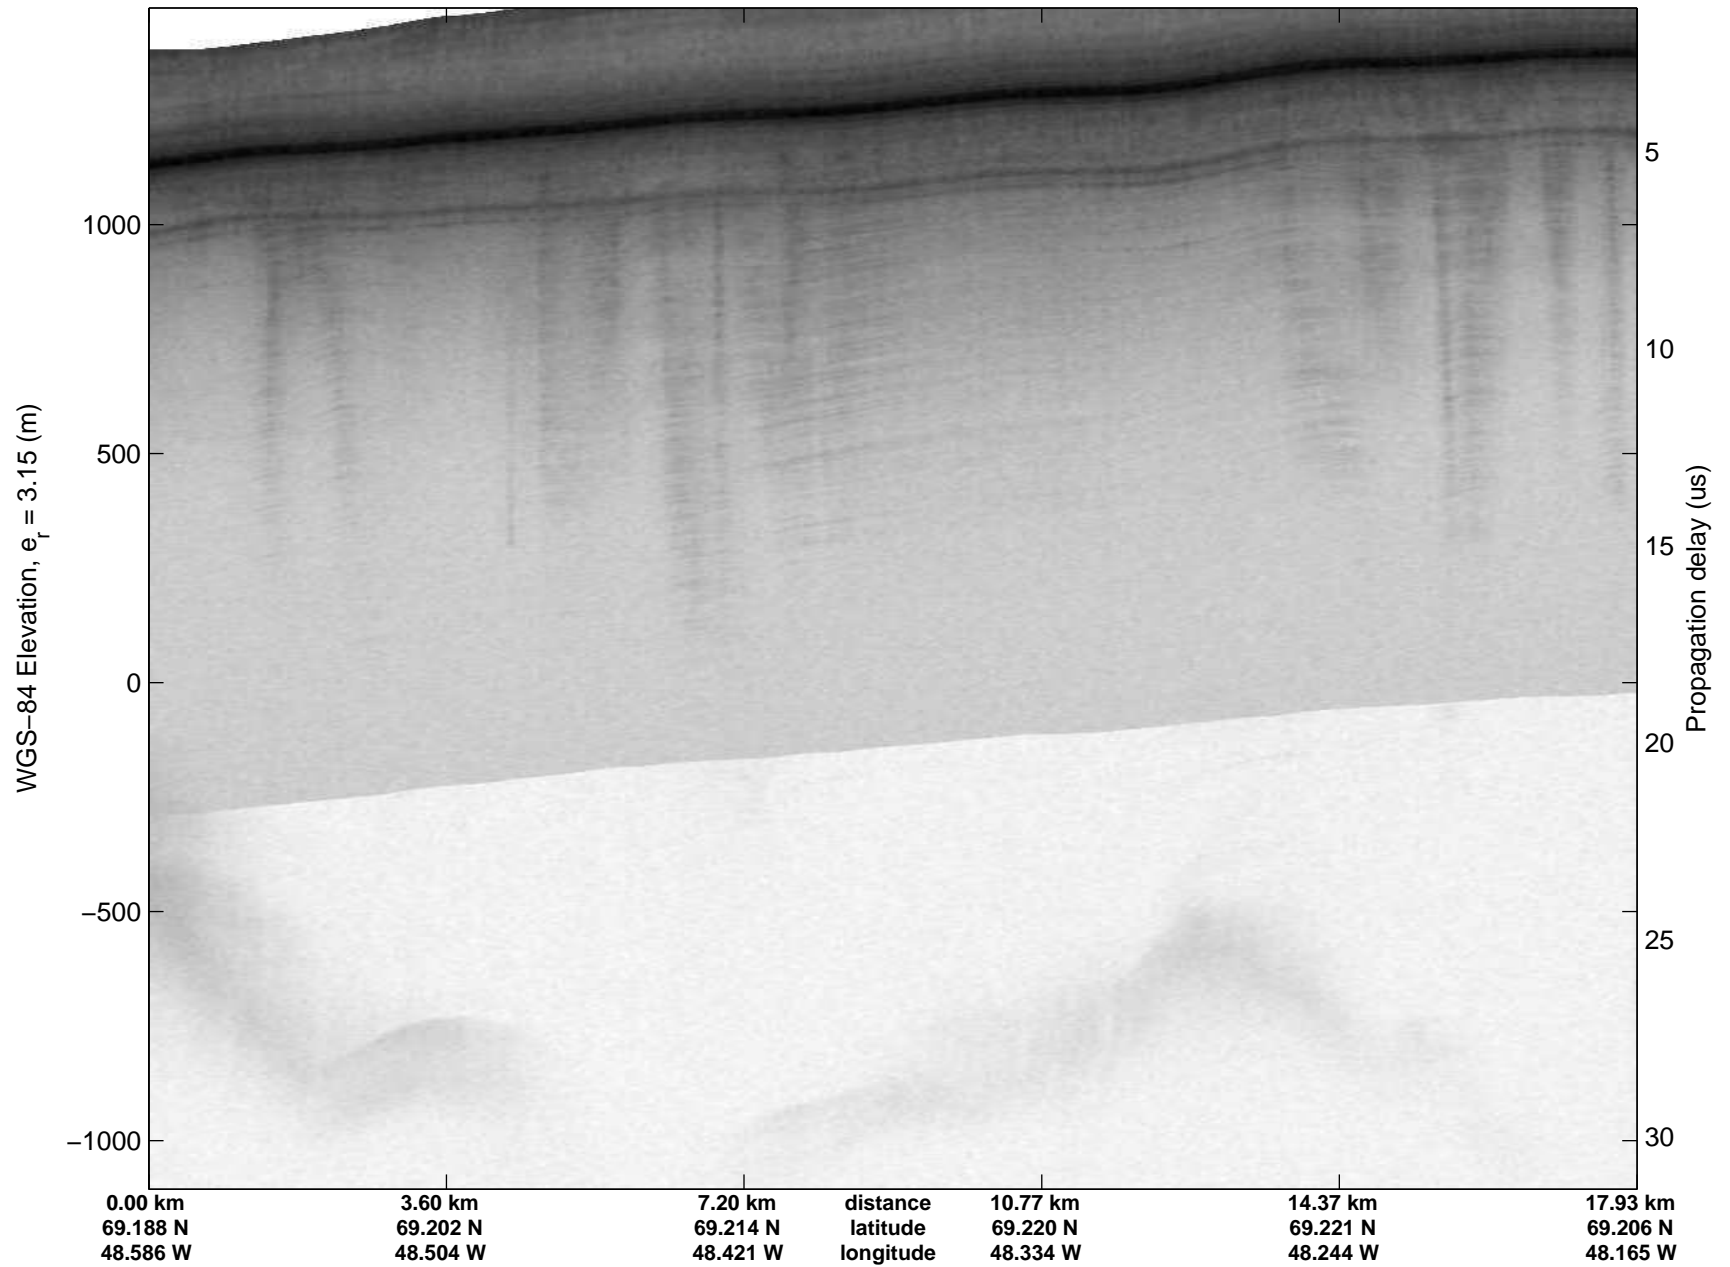

Polar Stereograph 70N/-45E

mcrds 2008_Greenland_TO: "Jakobshavn Grid" 20080722_01_001: 12:45:14.3 to 12:53:51.2 GPS

mcrds 2008_Greenland_TO: "Jakobshavn Grid" 20080722_01_001: 12:45:14.3 to 12:53:51.2 GPS

mcrds 2008_Greenland_TO: "Jakobshavn Grid" 20080722_01_002: 12:53:52.1 to 13:02:48.1 GPS

mcrds 2008_Greenland_TO: "Jakobshavn Grid" 20080722_01_002: 12:53:52.1 to 13:02:48.1 GPS

mcrds 2008_Greenland_TO: "Jakobshavn Grid" 20080722_01_003: 13:02:49.1 to 13:07:07.2 GPS

mcrds 2008_Greenland_TO: "Jakobshavn Grid" 20080722_01_003: 13:02:49.1 to 13:07:07.2 GPS