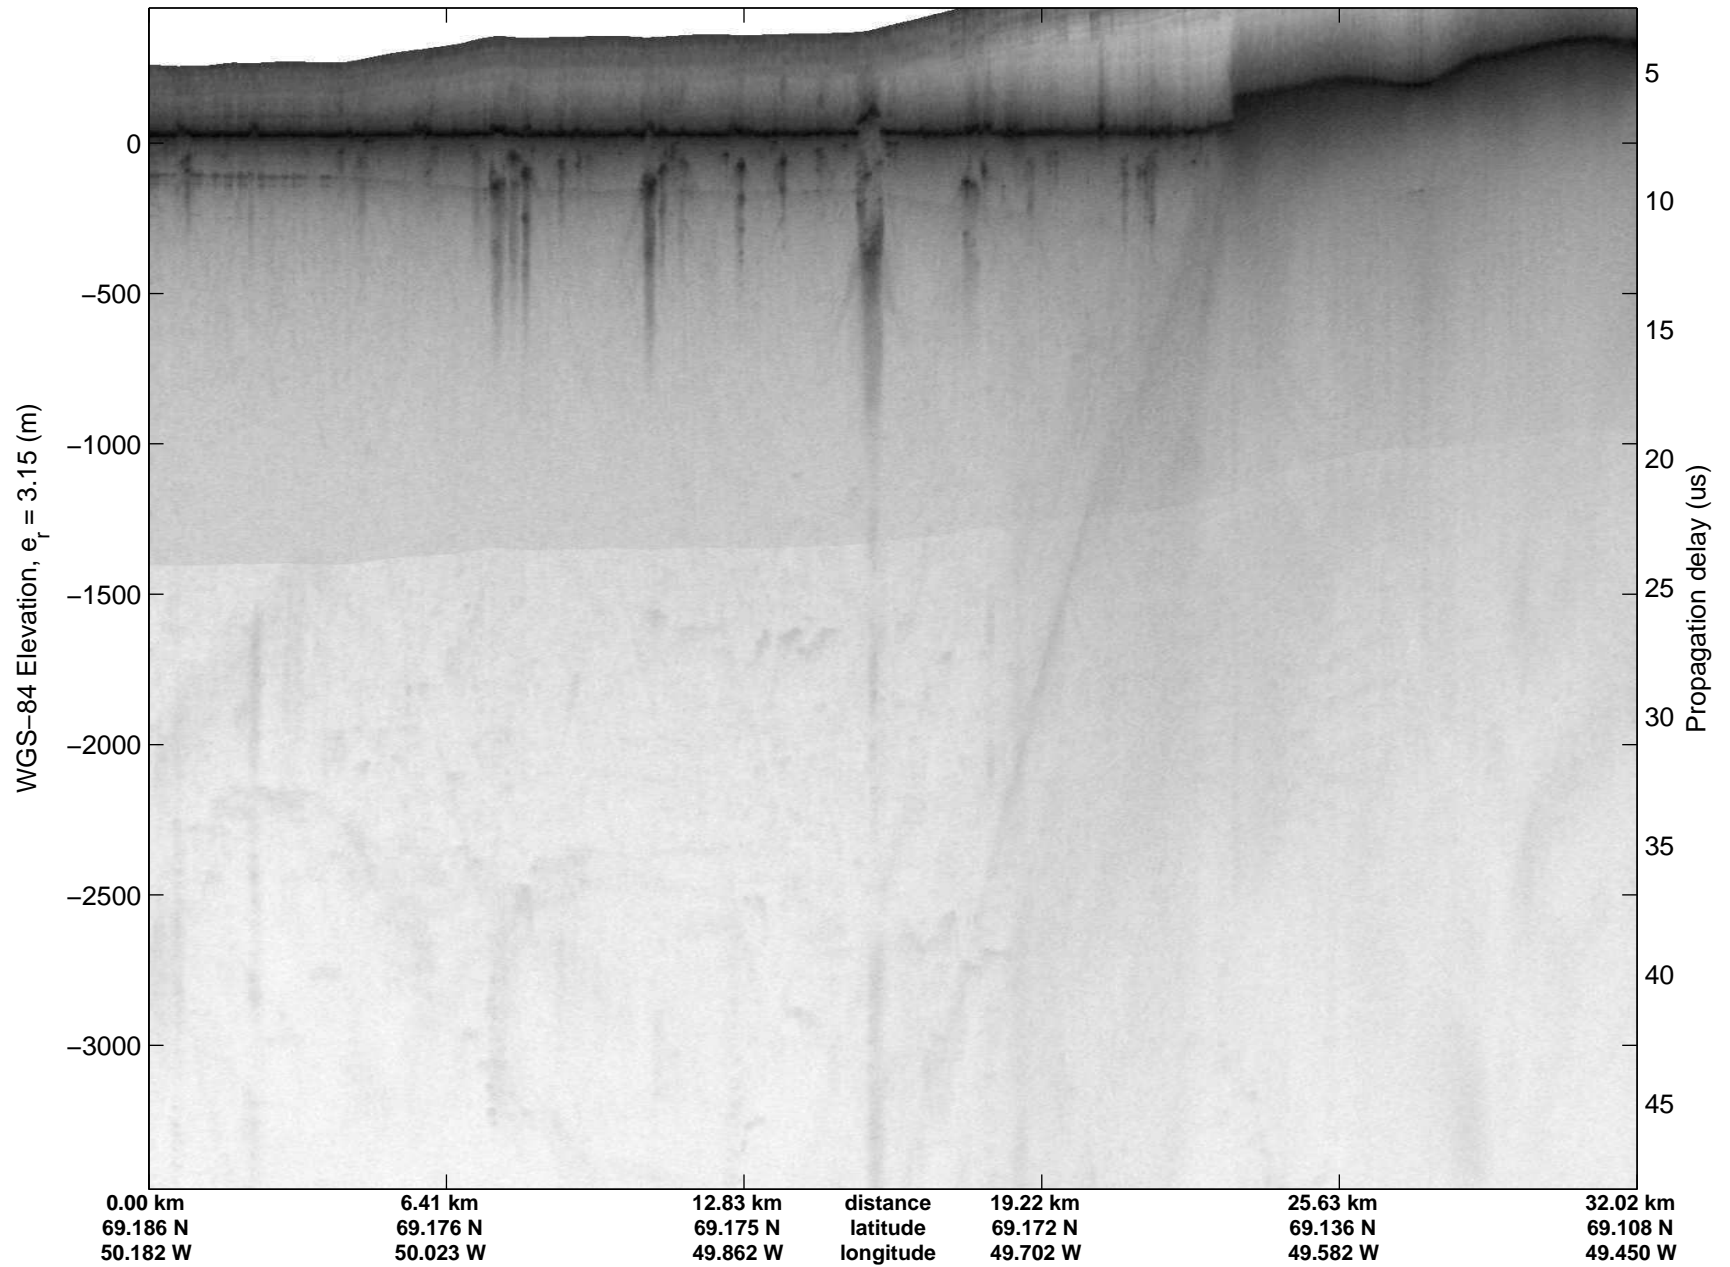

Polar Stereograph 70N/-45E

mcrds 2008_Greenland_TO: "Jakobshavn Grid" 20080722_01_001: 12:45:14.3 to 12:53:51.2 GPS

mcrds 2008_Greenland_TO: "Jakobshavn Grid" 20080722_01_001: 12:45:14.3 to 12:53:51.2 GPS

mcrds 2008_Greenland_TO: "Jakobshavn Grid" 20080722_01_002: 12:53:52.1 to 13:02:48.1 GPS

mcrds 2008_Greenland_TO: "Jakobshavn Grid" 20080722_01_002: 12:53:52.1 to 13:02:48.1 GPS

mcrds 2008_Greenland_TO: "Jakobshavn Grid" 20080722_01_003: 13:02:49.1 to 13:07:07.2 GPS

mcrds 2008_Greenland_TO: "Jakobshavn Grid" 20080722_01_003: 13:02:49.1 to 13:07:07.2 GPS