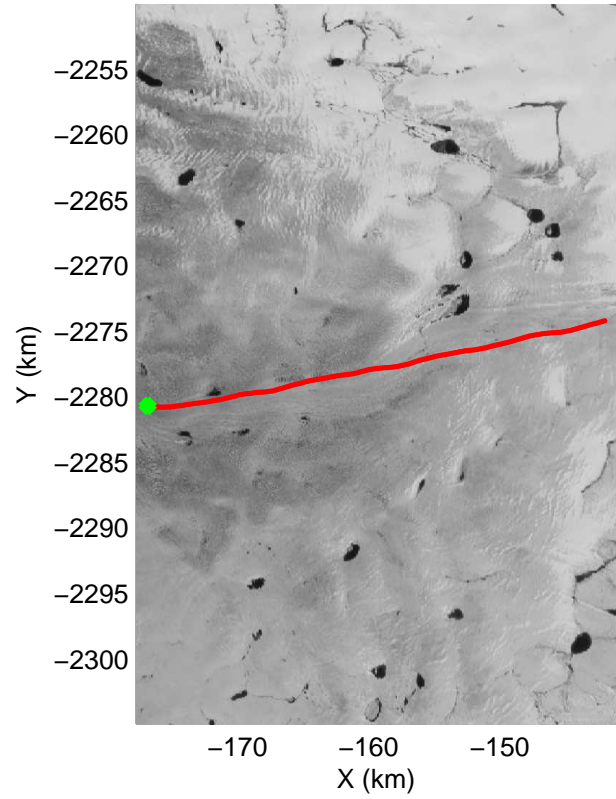

Polar Stereograph 70N/-45E

mcrds 2008_Greenland_TO: "Jakobshavn Grid" 20080722_01_001: 12:45:14.3 to 12:53:51.2 GPS

mcrds 2008_Greenland_TO: "Jakobshavn Grid" 20080722_01_001: 12:45:14.3 to 12:53:51.2 GPS

mcrds 2008_Greenland_TO: "Jakobshavn Grid" 20080722_01_002: 12:53:52.1 to 13:02:48.1 GPS

mcrds 2008_Greenland_TO: "Jakobshavn Grid" 20080722_01_002: 12:53:52.1 to 13:02:48.1 GPS

mcrds 2008_Greenland_TO: "Jakobshavn Grid" 20080722_01_003: 13:02:49.1 to 13:07:07.2 GPS

mcrds 2008_Greenland_TO: "Jakobshavn Grid" 20080722_01_003: 13:02:49.1 to 13:07:07.2 GPS