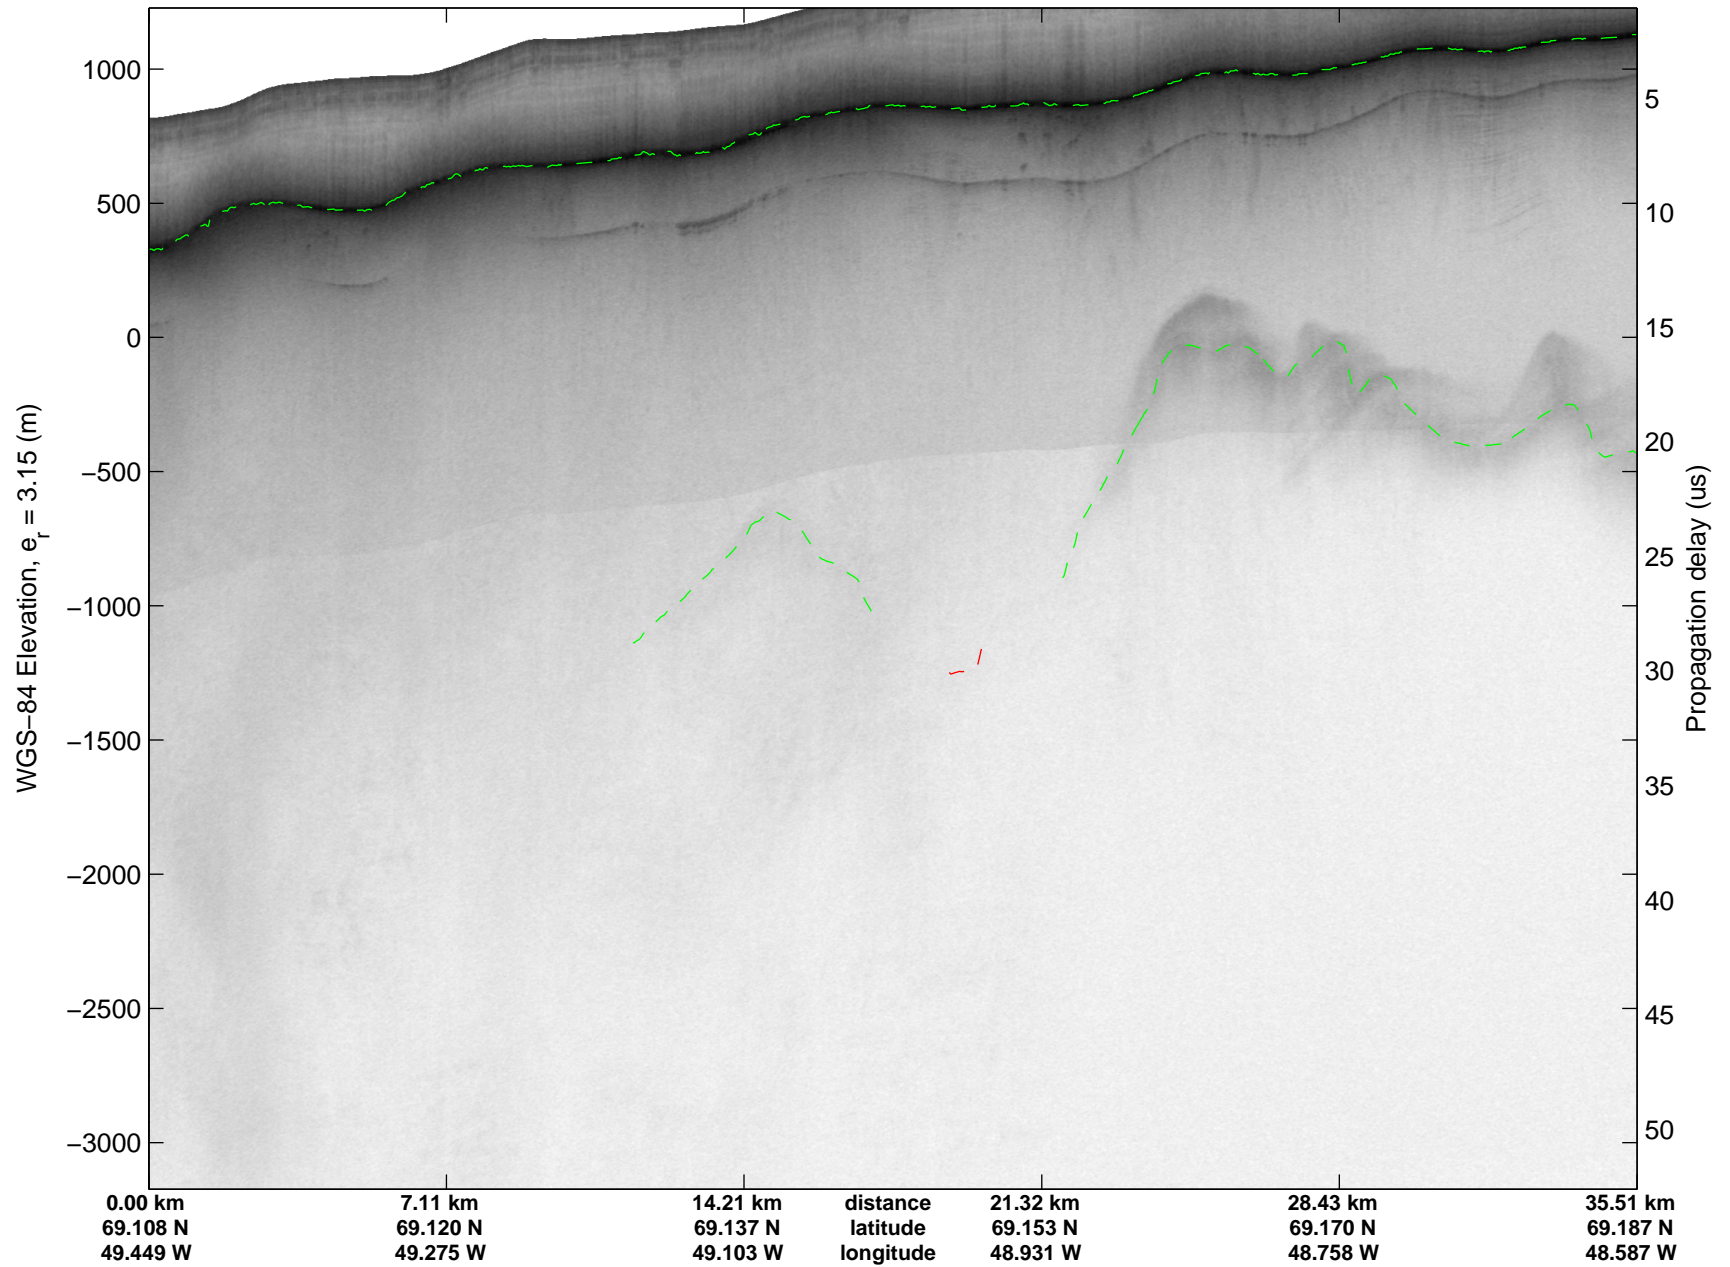

Polar Stereograph 70N/-45E

mcrds 2008_Greenland_TO: "Jakobshavn Grid" 20080722_01_001: 12:45:14.3 to 12:53:51.2 GPS

mcrds 2008_Greenland_TO: "Jakobshavn Grid" 20080722_01_001: 12:45:14.3 to 12:53:51.2 GPS

mcrds 2008_Greenland_TO: "Jakobshavn Grid" 20080722_01_002: 12:53:52.1 to 13:02:48.1 GPS

mcrds 2008_Greenland_TO: "Jakobshavn Grid" 20080722_01_002: 12:53:52.1 to 13:02:48.1 GPS

mcrds 2008_Greenland_TO: "Jakobshavn Grid" 20080722_01_003: 13:02:49.1 to 13:07:07.2 GPS

mcrds 2008_Greenland_TO: "Jakobshavn Grid" 20080722_01_003: 13:02:49.1 to 13:07:07.2 GPS