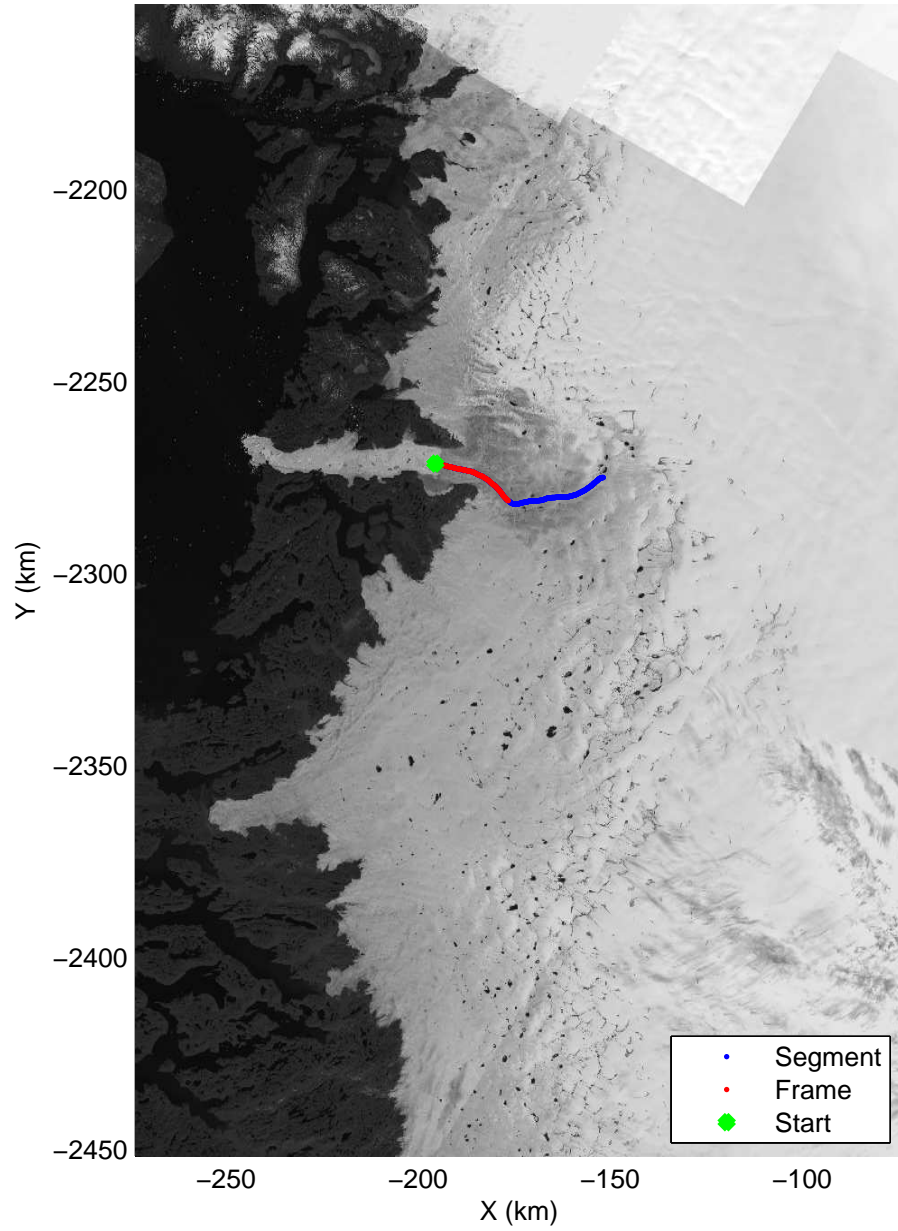

Polar Stereograph 70N/-45E

mcrds 2008_Greenland_TO: "Jakobshavn Grid" 20080719_01_001: 14:54:47.4 to 15:01:04.8 GPS

mcrds 2008_Greenland_TO: "Jakobshavn Grid" 20080719_01_001: 14:54:47.4 to 15:01:04.8 GPS

mcrds 2008_Greenland_TO: "Jakobshavn Grid" 20080719_01_002: 15:01:06.0 to 15:04:57.2 GPS

mcrds 2008_Greenland_TO: "Jakobshavn Grid" 20080719_01_002: 15:01:06.0 to 15:04:57.2 GPS

mcrds 2008_Greenland_TO: "Jakobshavn Grid" 20080719_01_003: 15:04:58.0 to 15:07:37.0 GPS

mcrds 2008_Greenland_TO: "Jakobshavn Grid" 20080719_01_003: 15:04:58.0 to 15:07:37.0 GPS