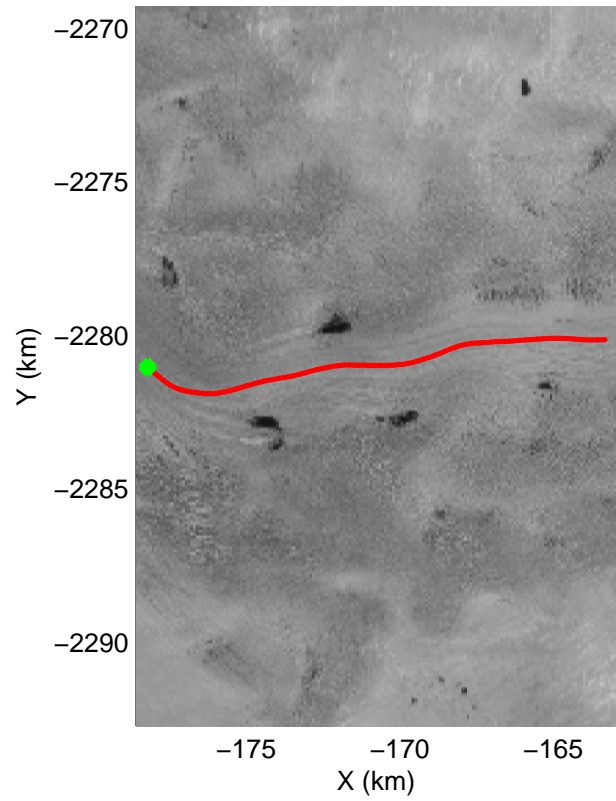

Polar Stereograph 70N/-45E

mcrds 2008_Greenland_TO: "Jakobshavn Grid" 20080719_01_001: 14:54:47.4 to 15:01:04.8 GPS

mcrds 2008_Greenland_TO: "Jakobshavn Grid" 20080719_01_001: 14:54:47.4 to 15:01:04.8 GPS

mcrds 2008_Greenland_TO: "Jakobshavn Grid" 20080719_01_002: 15:01:06.0 to 15:04:57.2 GPS

mcrds 2008_Greenland_TO: "Jakobshavn Grid" 20080719_01_002: 15:01:06.0 to 15:04:57.2 GPS

mcrds 2008_Greenland_TO: "Jakobshavn Grid" 20080719_01_003: 15:04:58.0 to 15:07:37.0 GPS

mcrds 2008_Greenland_TO: "Jakobshavn Grid" 20080719_01_003: 15:04:58.0 to 15:07:37.0 GPS