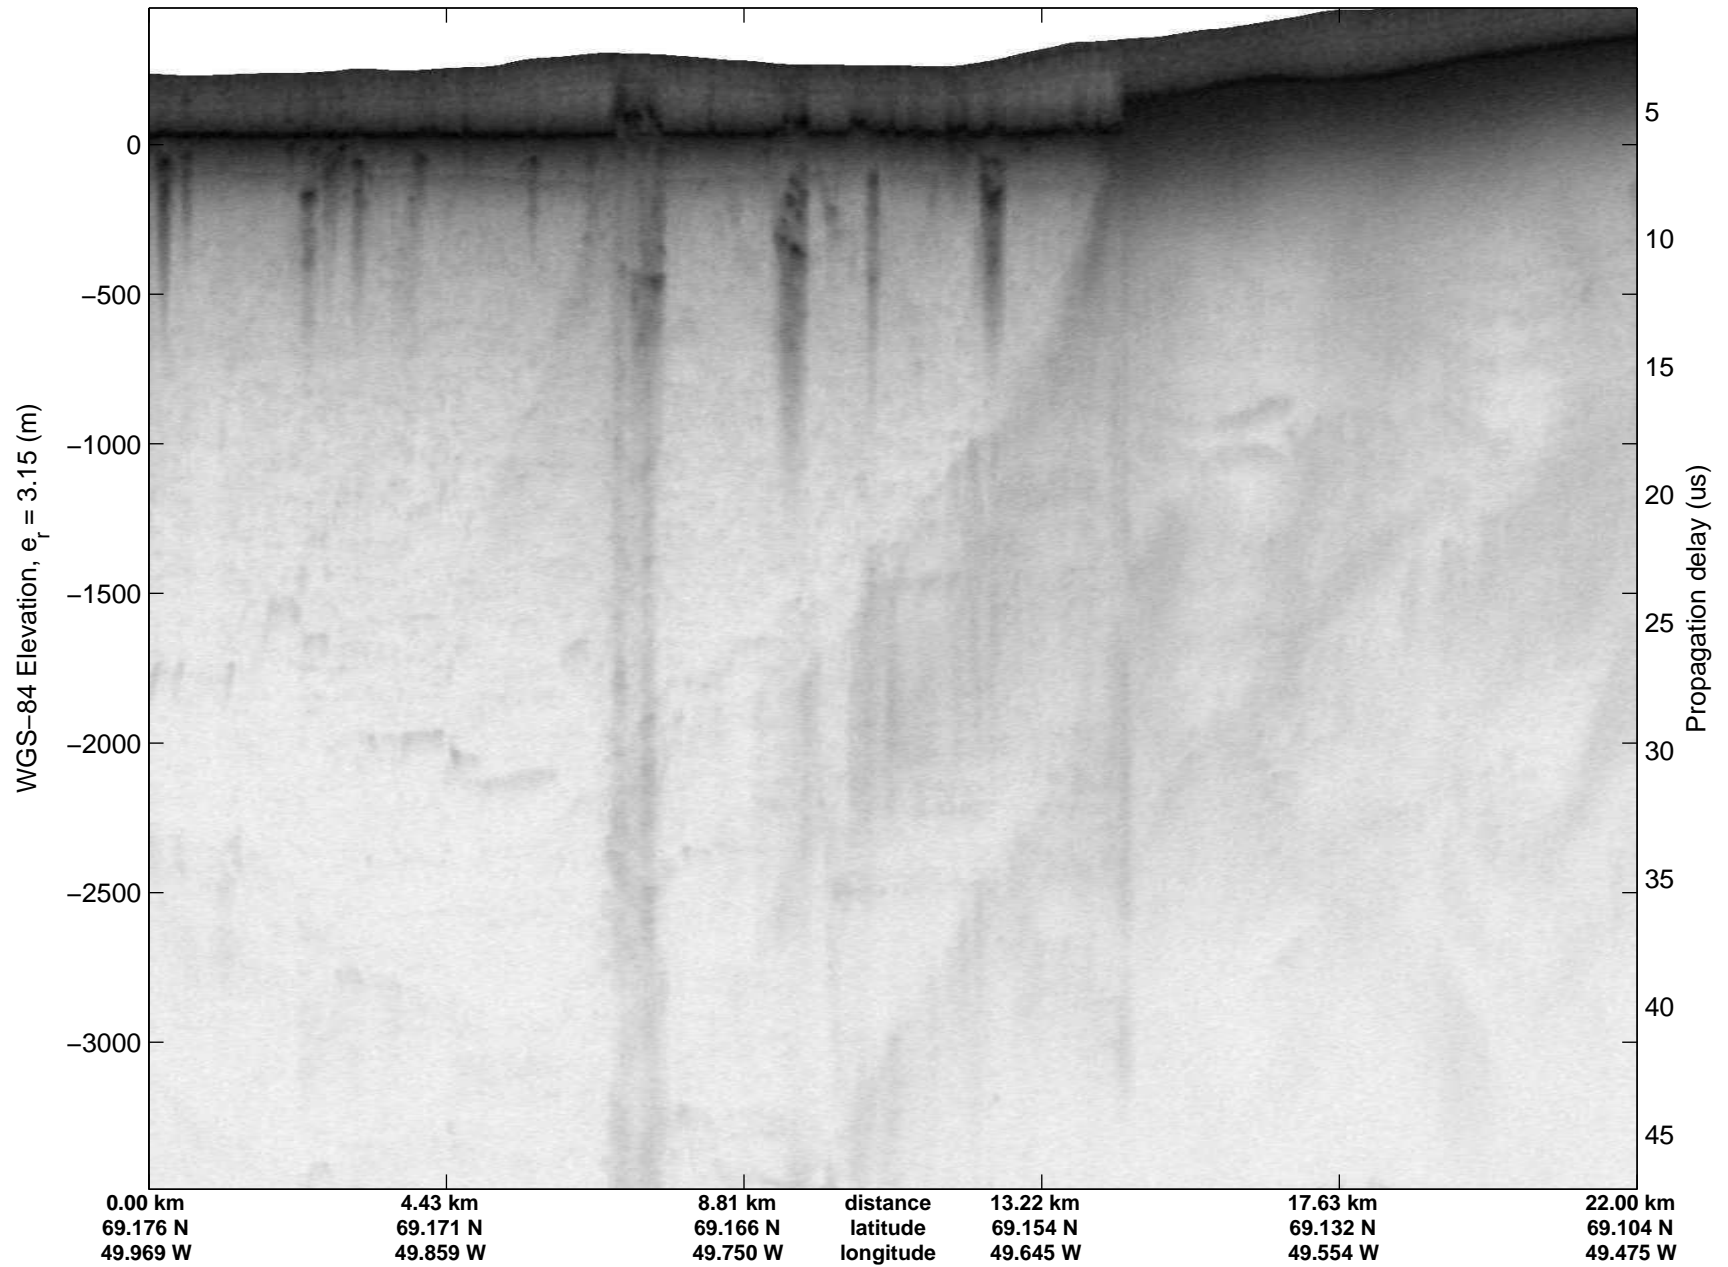

Polar Stereograph 70N/-45E

mcrds 2008_Greenland_TO: "Jakobshavn Grid" 20080719_01_001: 14:54:47.4 to 15:01:04.8 GPS

mcrds 2008_Greenland_TO: "Jakobshavn Grid" 20080719_01_001: 14:54:47.4 to 15:01:04.8 GPS

mcrds 2008_Greenland_TO: "Jakobshavn Grid" 20080719_01_002: 15:01:06.0 to 15:04:57.2 GPS

mcrds 2008_Greenland_TO: "Jakobshavn Grid" 20080719_01_002: 15:01:06.0 to 15:04:57.2 GPS

mcrds 2008_Greenland_TO: "Jakobshavn Grid" 20080719_01_003: 15:04:58.0 to 15:07:37.0 GPS

mcrds 2008_Greenland_TO: "Jakobshavn Grid" 20080719_01_003: 15:04:58.0 to 15:07:37.0 GPS