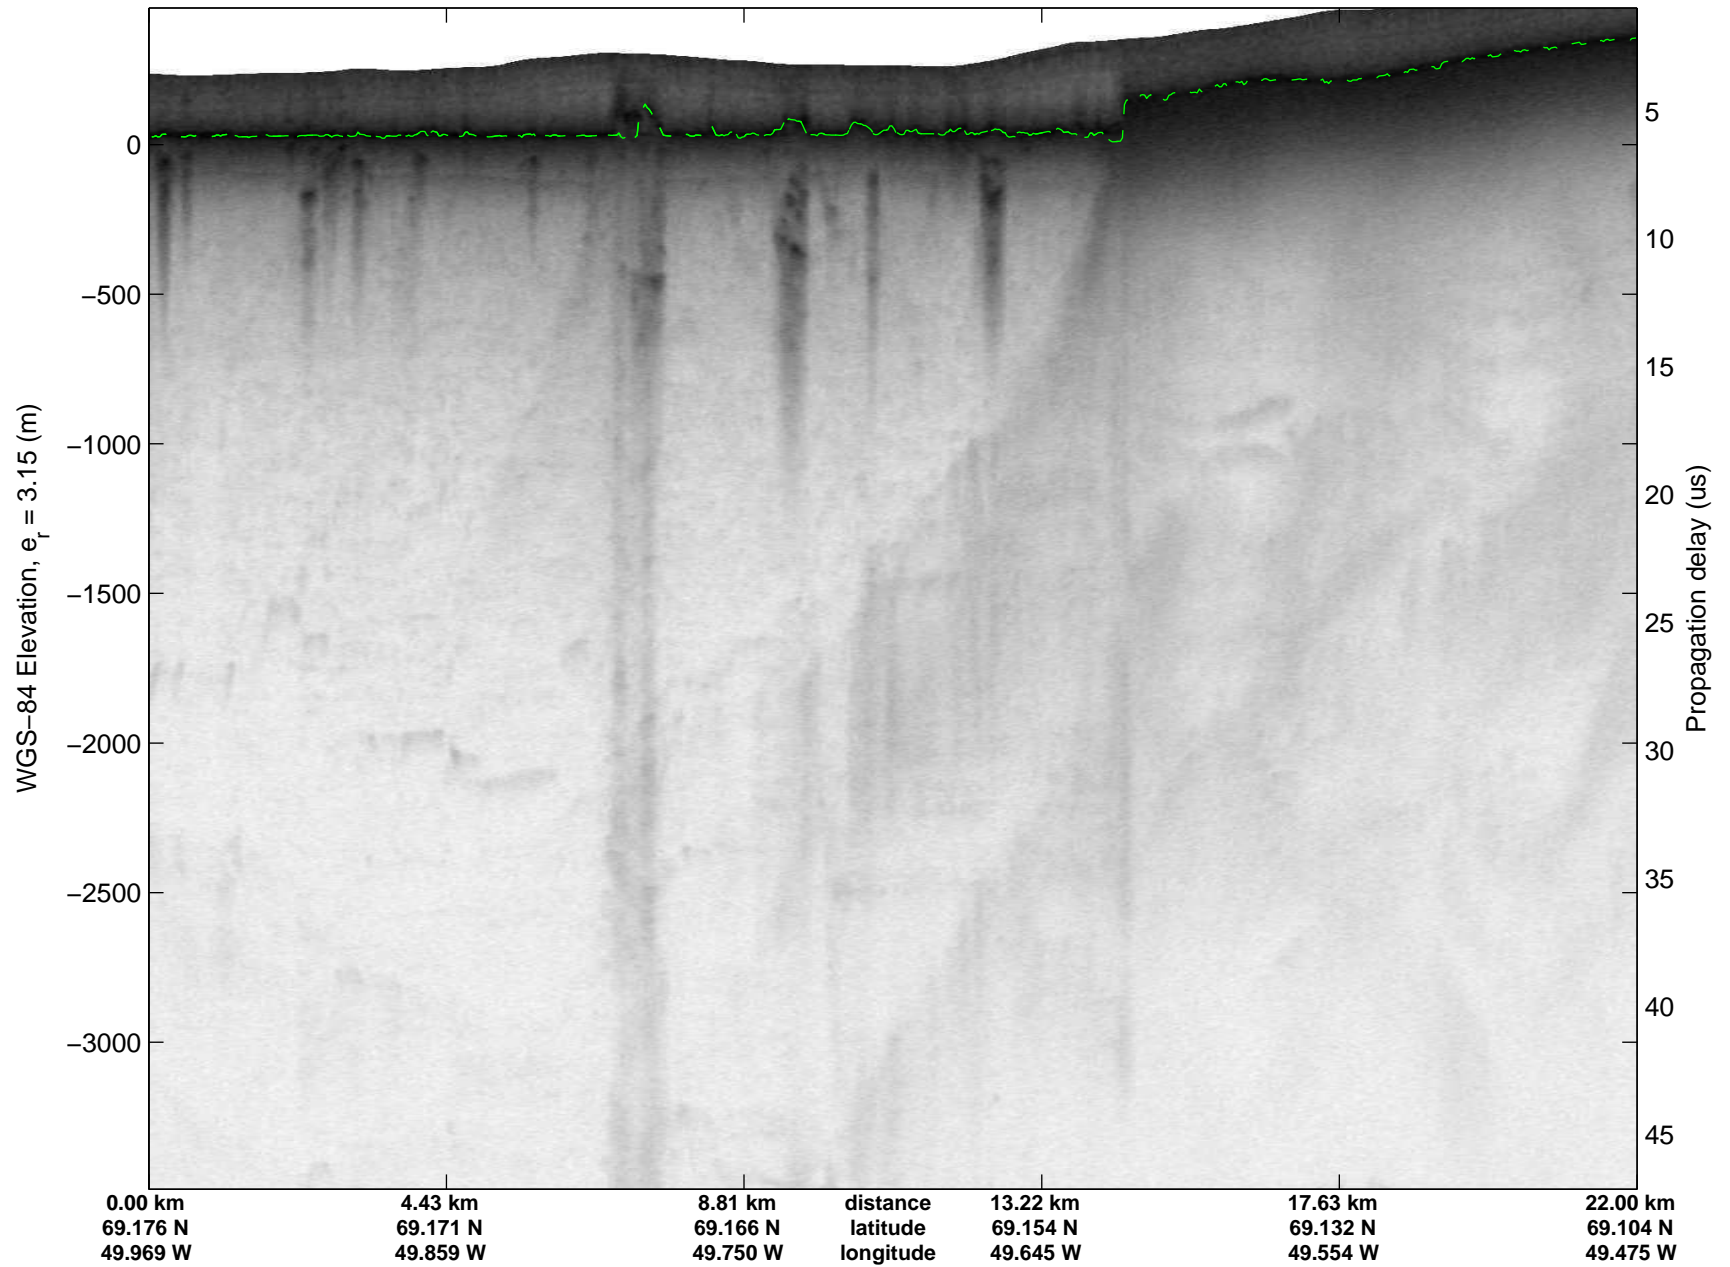

Polar Stereograph 70N/-45E

mcrds 2008_Greenland_TO: "Jakobshavn Grid" 20080719_01_001: 14:54:47.4 to 15:01:04.8 GPS

mcrds 2008_Greenland_TO: "Jakobshavn Grid" 20080719_01_001: 14:54:47.4 to 15:01:04.8 GPS

mcrds 2008_Greenland_TO: "Jakobshavn Grid" 20080719_01_002: 15:01:06.0 to 15:04:57.2 GPS

mcrds 2008_Greenland_TO: "Jakobshavn Grid" 20080719_01_002: 15:01:06.0 to 15:04:57.2 GPS

mcrds 2008_Greenland_TO: "Jakobshavn Grid" 20080719_01_003: 15:04:58.0 to 15:07:37.0 GPS

mcrds 2008_Greenland_TO: "Jakobshavn Grid" 20080719_01_003: 15:04:58.0 to 15:07:37.0 GPS