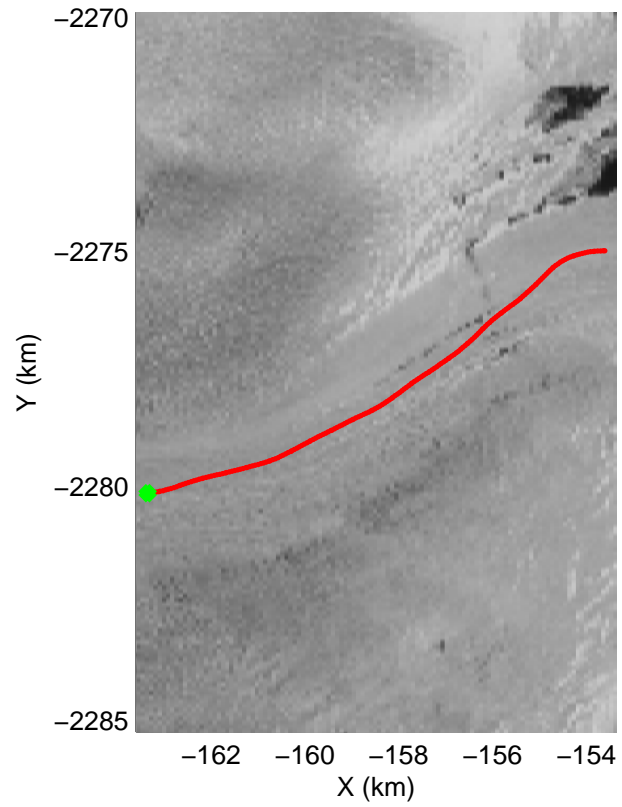

Polar Stereograph 70N/-45E

mcrds 2008_Greenland_TO: "Jakobshavn Grid" 20080719_01_001: 14:54:47.4 to 15:01:04.8 GPS

mcrds 2008_Greenland_TO: "Jakobshavn Grid" 20080719_01_001: 14:54:47.4 to 15:01:04.8 GPS

mcrds 2008_Greenland_TO: "Jakobshavn Grid" 20080719_01_002: 15:01:06.0 to 15:04:57.2 GPS

mcrds 2008_Greenland_TO: "Jakobshavn Grid" 20080719_01_002: 15:01:06.0 to 15:04:57.2 GPS

mcrds 2008_Greenland_TO: "Jakobshavn Grid" 20080719_01_003: 15:04:58.0 to 15:07:37.0 GPS

mcrds 2008_Greenland_TO: "Jakobshavn Grid" 20080719_01_003: 15:04:58.0 to 15:07:37.0 GPS