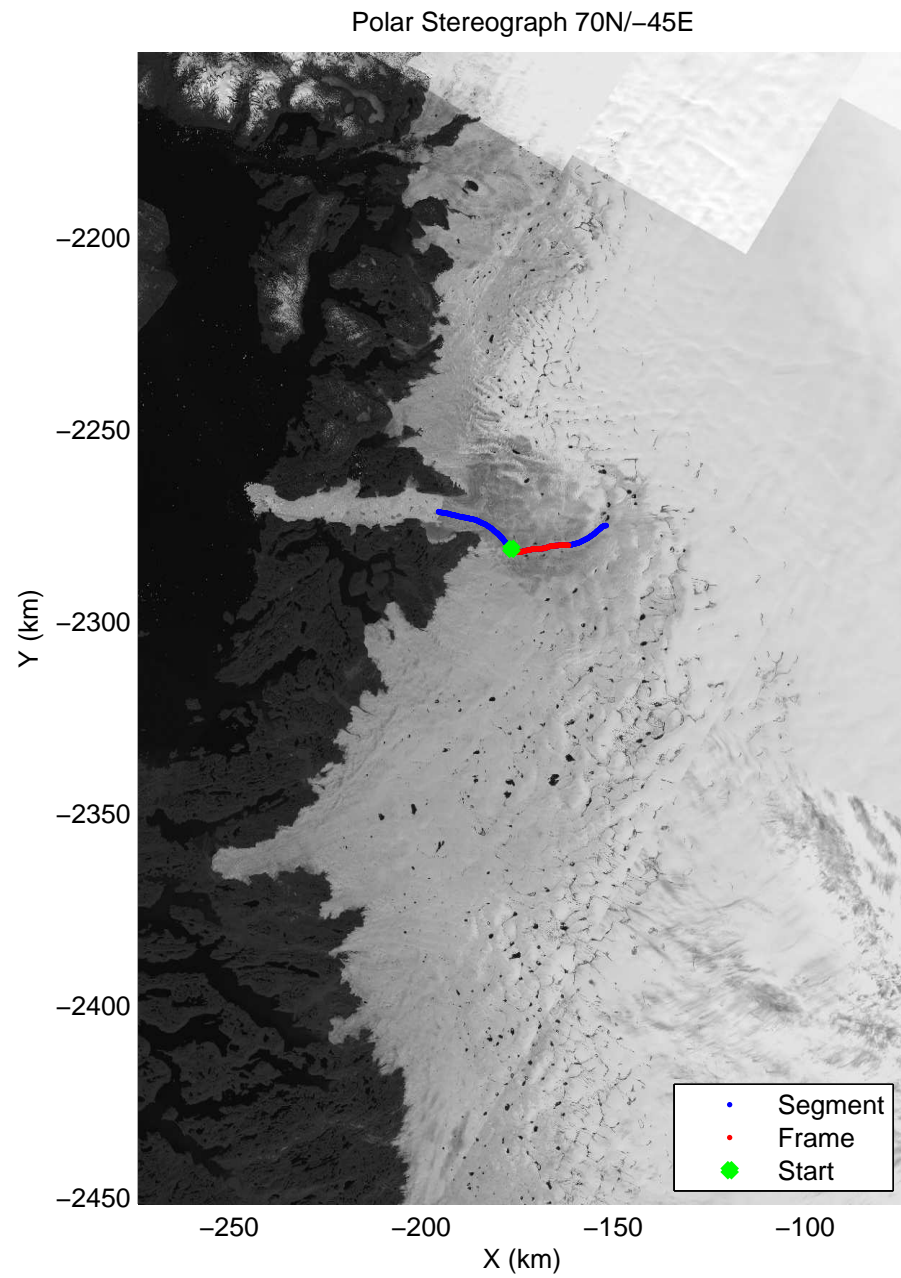

Polar Stereograph 70N/-45E

mcrds 2008_Greenland_TO: "Jakobshavn Grid" 20080719_01_001: 14:54:47.4 to 15:01:04.8 GPS

mcrds 2008_Greenland_TO: "Jakobshavn Grid" 20080719_01_001: 14:54:47.4 to 15:01:04.8 GPS

mcrds 2008_Greenland_TO: "Jakobshavn Grid" 20080719_01_002: 15:01:06.0 to 15:04:57.2 GPS

mcrds 2008_Greenland_TO: "Jakobshavn Grid" 20080719_01_002: 15:01:06.0 to 15:04:57.2 GPS

mcrds 2008_Greenland_TO: "Jakobshavn Grid" 20080719_01_003: 15:04:58.0 to 15:07:37.0 GPS

mcrds 2008_Greenland_TO: "Jakobshavn Grid" 20080719_01_003: 15:04:58.0 to 15:07:37.0 GPS