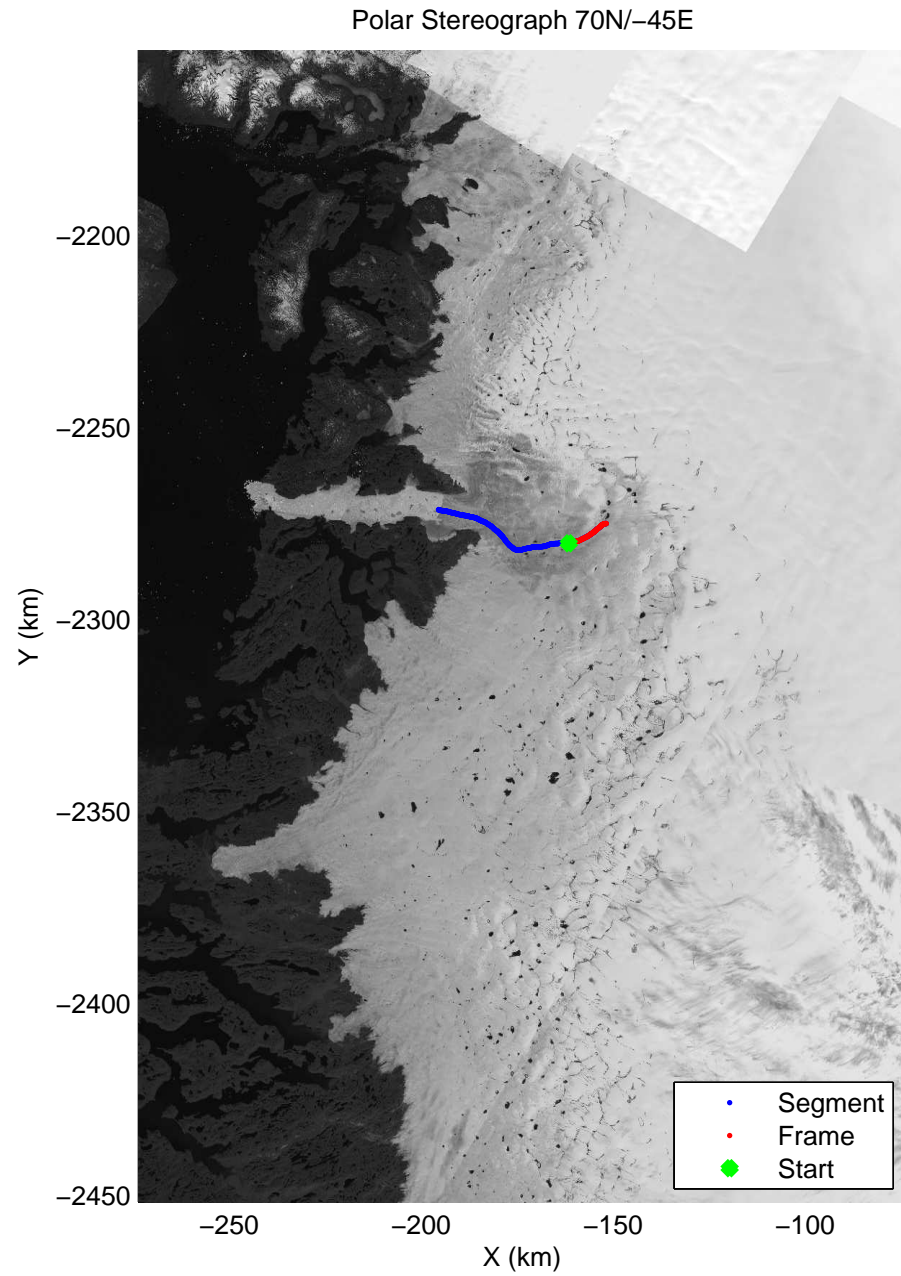

Polar Stereograph 70N/-45E

mcrds 2008_Greenland_TO: "Jakobshavn Grid" 20080719_01_001: 14:54:47.4 to 15:01:04.8 GPS

mcrds 2008_Greenland_TO: "Jakobshavn Grid" 20080719_01_001: 14:54:47.4 to 15:01:04.8 GPS

mcrds 2008_Greenland_TO: "Jakobshavn Grid" 20080719_01_002: 15:01:06.0 to 15:04:57.2 GPS

mcrds 2008_Greenland_TO: "Jakobshavn Grid" 20080719_01_002: 15:01:06.0 to 15:04:57.2 GPS

mcrds 2008_Greenland_TO: "Jakobshavn Grid" 20080719_01_003: 15:04:58.0 to 15:07:37.0 GPS

mcrds 2008_Greenland_TO: "Jakobshavn Grid" 20080719_01_003: 15:04:58.0 to 15:07:37.0 GPS