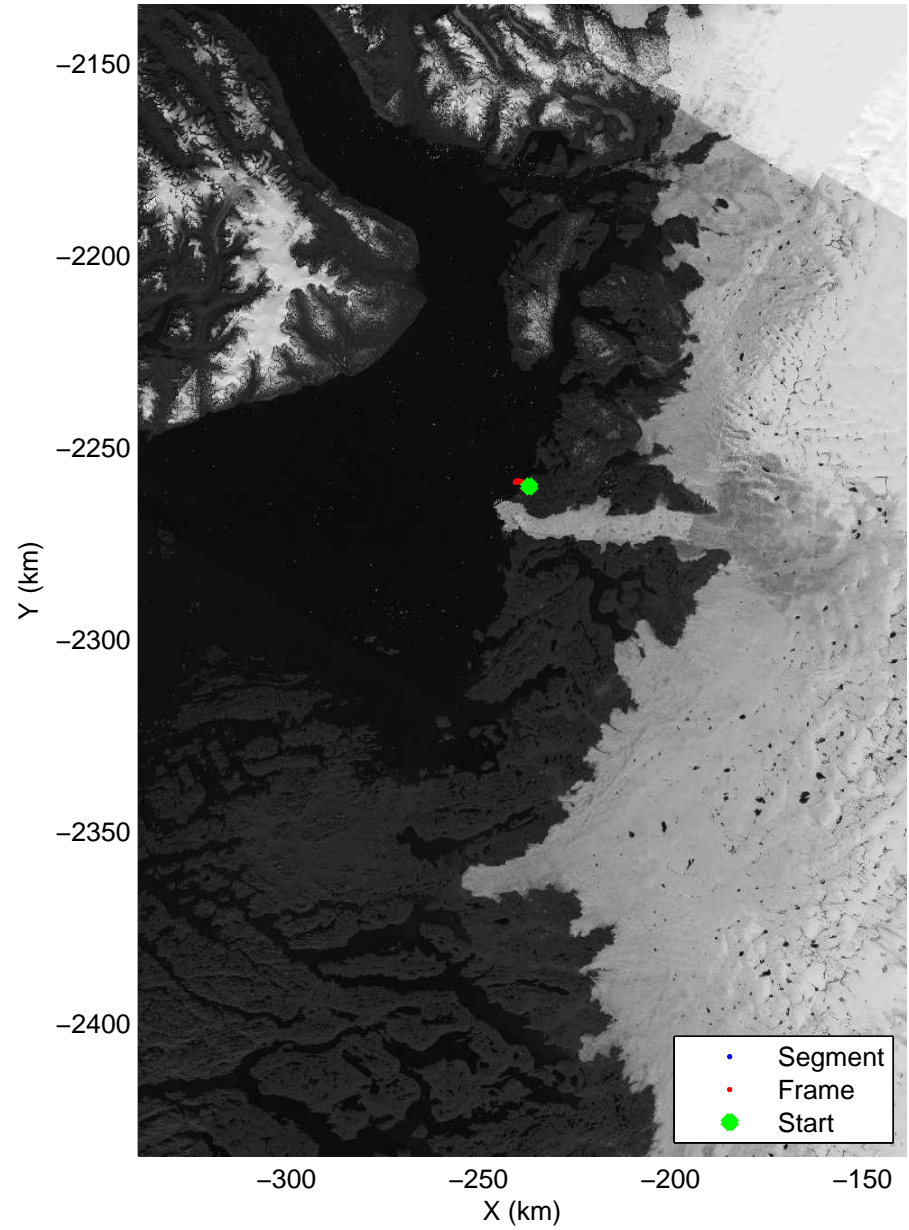

Polar Stereograph 70N/-45E

mcrds 2008_Greenland_TO: "Jakobshavn Grid" 20080718_04_001: 18:33:10.6 to 18:34:26.8 GPS

mcrds 2008_Greenland_TO: "Jakobshavn Grid" 20080718_04_001: 18:33:10.6 to 18:34:26.8 GPS