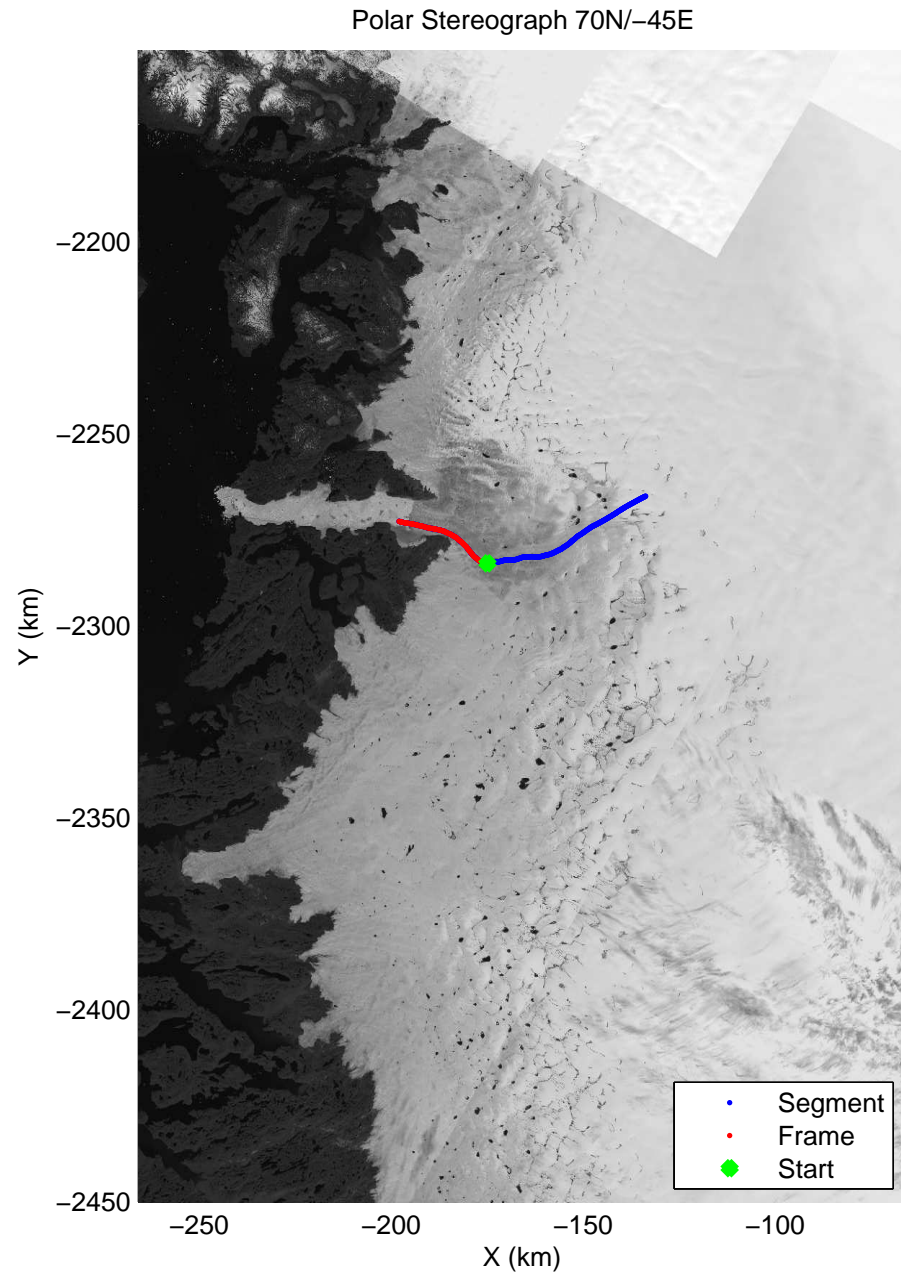

mcrds 2008_Greenland_TO: "Jakobshavn Grid" 20080718_03_001: 18:07:42.5 to 18:13:41.4 GPS

mcrds 2008_Greenland_TO: "Jakobshavn Grid" 20080718_03_001: 18:07:42.5 to 18:13:41.4 GPS

mcrds 2008_Greenland_TO: "Jakobshavn Grid" 20080718_03_002: 18:13:42.3 to 18:17:48.8 GPS

mcrds 2008_Greenland_TO: "Jakobshavn Grid" 20080718_03_002: 18:13:42.3 to 18:17:48.8 GPS

mcrds 2008_Greenland_TO: "Jakobshavn Grid" 20080718_03_003: 18:17:49.7 to 18:23:48.7 GPS

mcrds 2008_Greenland_TO: "Jakobshavn Grid" 20080718_03_003: 18:17:49.7 to 18:23:48.7 GPS