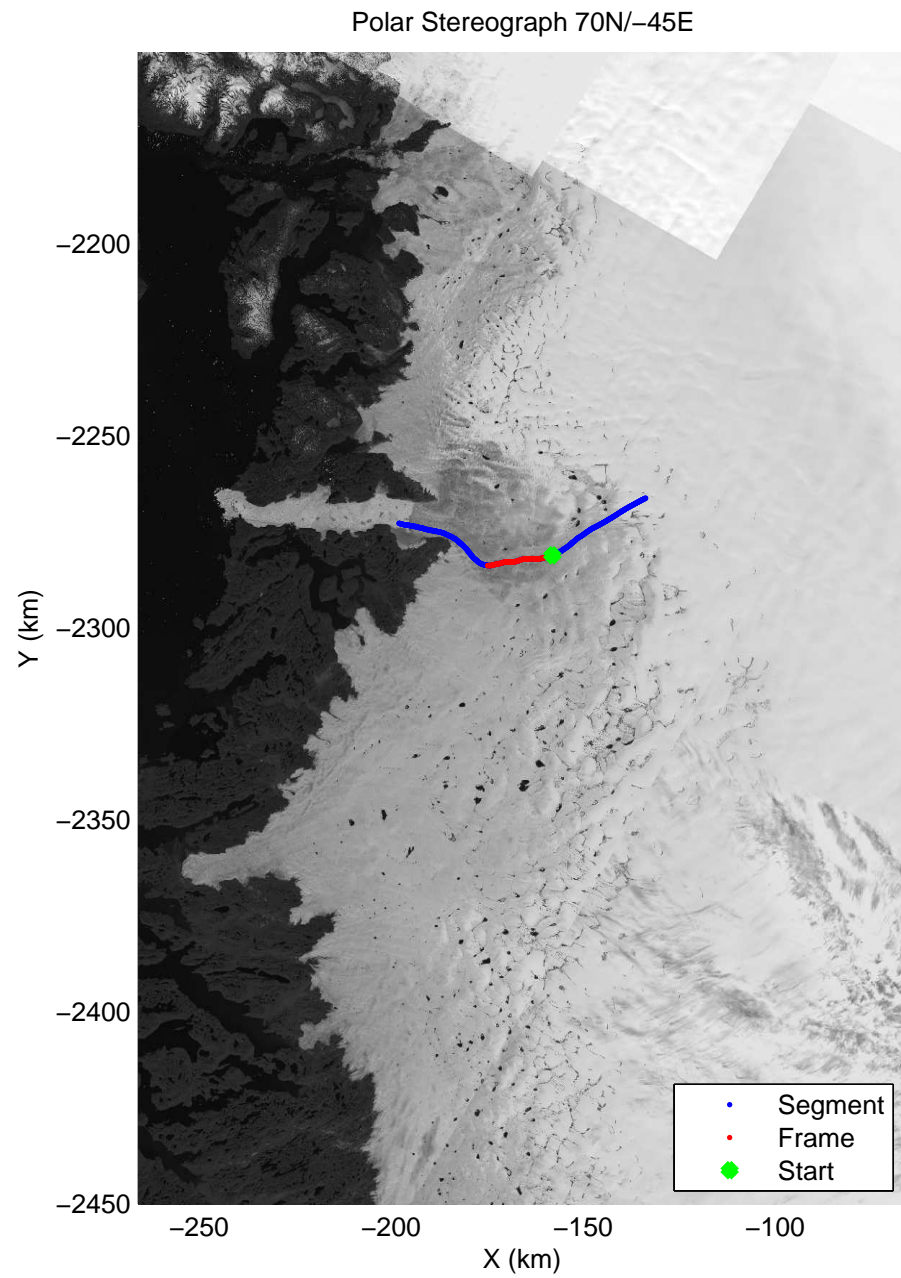

mcrds 2008_Greenland_TO: "Jakobshavn Grid" 20080718_03_001: 18:07:42.5 to 18:13:41.4 GPS

mcrds 2008_Greenland_TO: "Jakobshavn Grid" 20080718_03_001: 18:07:42.5 to 18:13:41.4 GPS

mcrds 2008_Greenland_TO: "Jakobshavn Grid" 20080718_03_002: 18:13:42.3 to 18:17:48.8 GPS

mcrds 2008_Greenland_TO: "Jakobshavn Grid" 20080718_03_002: 18:13:42.3 to 18:17:48.8 GPS

mcrds 2008_Greenland_TO: "Jakobshavn Grid" 20080718_03_003: 18:17:49.7 to 18:23:48.7 GPS

mcrds 2008_Greenland_TO: "Jakobshavn Grid" 20080718_03_003: 18:17:49.7 to 18:23:48.7 GPS