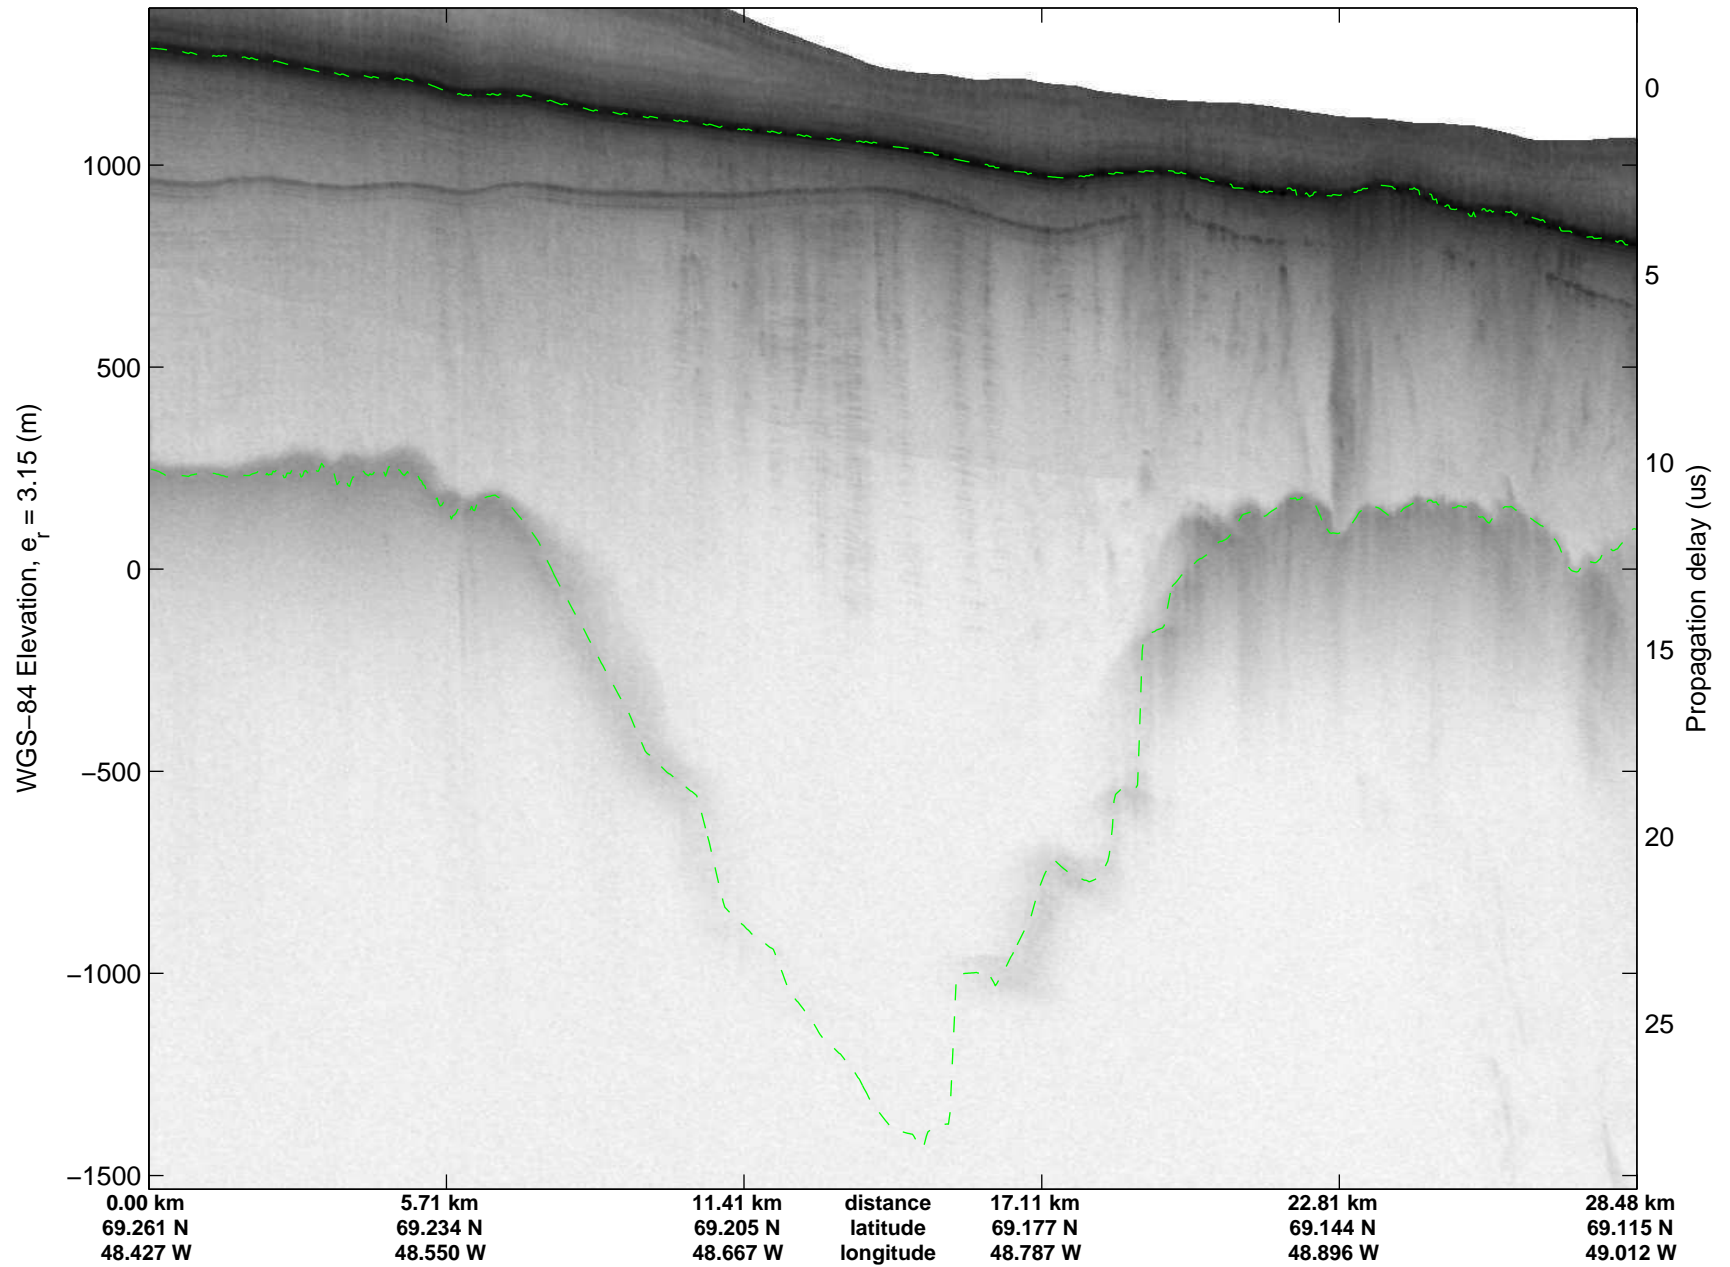

mcrds 2008_Greenland_TO: "Jakobshavn Grid" 20080718_03_001: 18:07:42.5 to 18:13:41.4 GPS

mcrds 2008_Greenland_TO: "Jakobshavn Grid" 20080718_03_001: 18:07:42.5 to 18:13:41.4 GPS

mcrds 2008_Greenland_TO: "Jakobshavn Grid" 20080718_03_002: 18:13:42.3 to 18:17:48.8 GPS

mcrds 2008_Greenland_TO: "Jakobshavn Grid" 20080718_03_002: 18:13:42.3 to 18:17:48.8 GPS

mcrds 2008_Greenland_TO: "Jakobshavn Grid" 20080718_03_003: 18:17:49.7 to 18:23:48.7 GPS

mcrds 2008_Greenland_TO: "Jakobshavn Grid" 20080718_03_003: 18:17:49.7 to 18:23:48.7 GPS