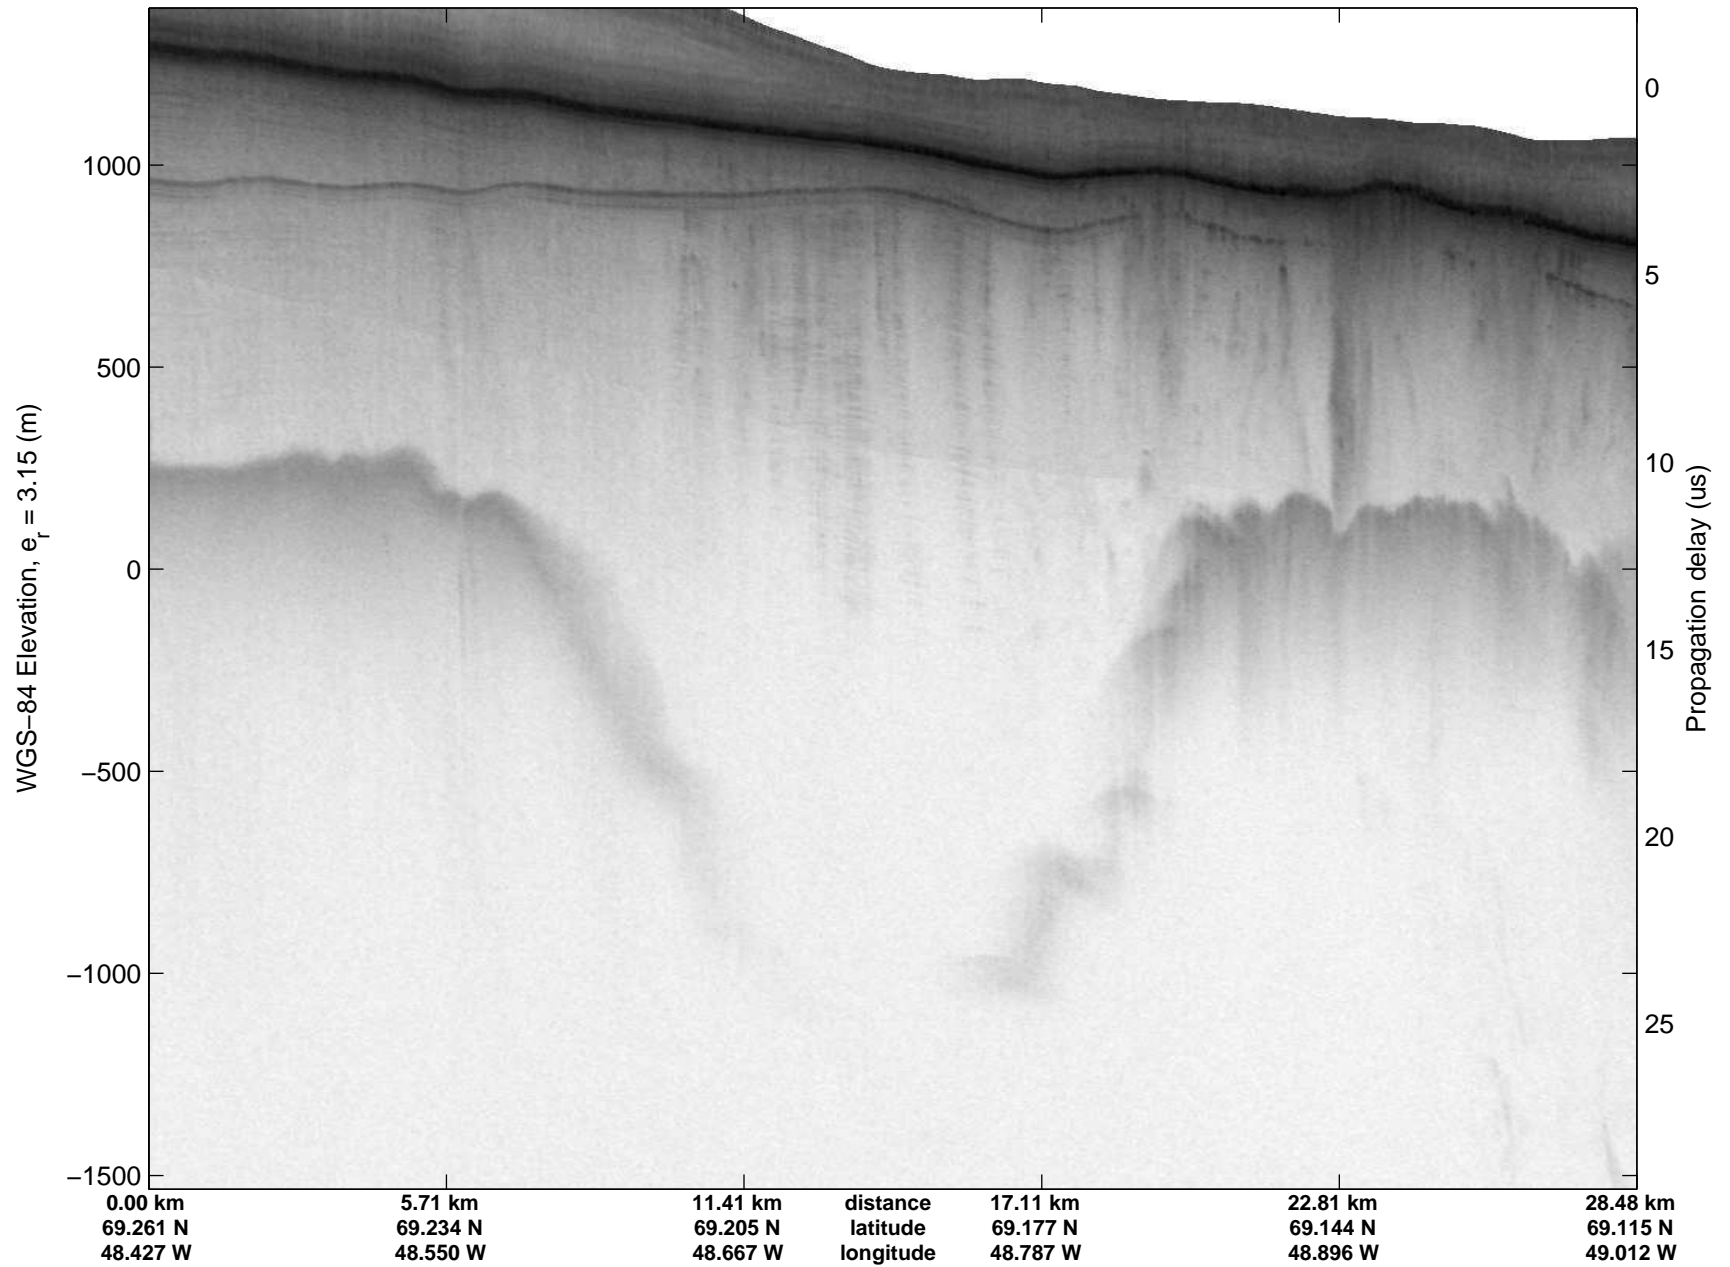

mcrds 2008_Greenland_TO: "Jakobshavn Grid" 20080718_03_001: 18:07:42.5 to 18:13:41.4 GPS

mcrds 2008_Greenland_TO: "Jakobshavn Grid" 20080718_03_001: 18:07:42.5 to 18:13:41.4 GPS

mcrds 2008_Greenland_TO: "Jakobshavn Grid" 20080718_03_002: 18:13:42.3 to 18:17:48.8 GPS

mcrds 2008_Greenland_TO: "Jakobshavn Grid" 20080718_03_002: 18:13:42.3 to 18:17:48.8 GPS

mcrds 2008_Greenland_TO: "Jakobshavn Grid" 20080718_03_003: 18:17:49.7 to 18:23:48.7 GPS

mcrds 2008_Greenland_TO: "Jakobshavn Grid" 20080718_03_003: 18:17:49.7 to 18:23:48.7 GPS