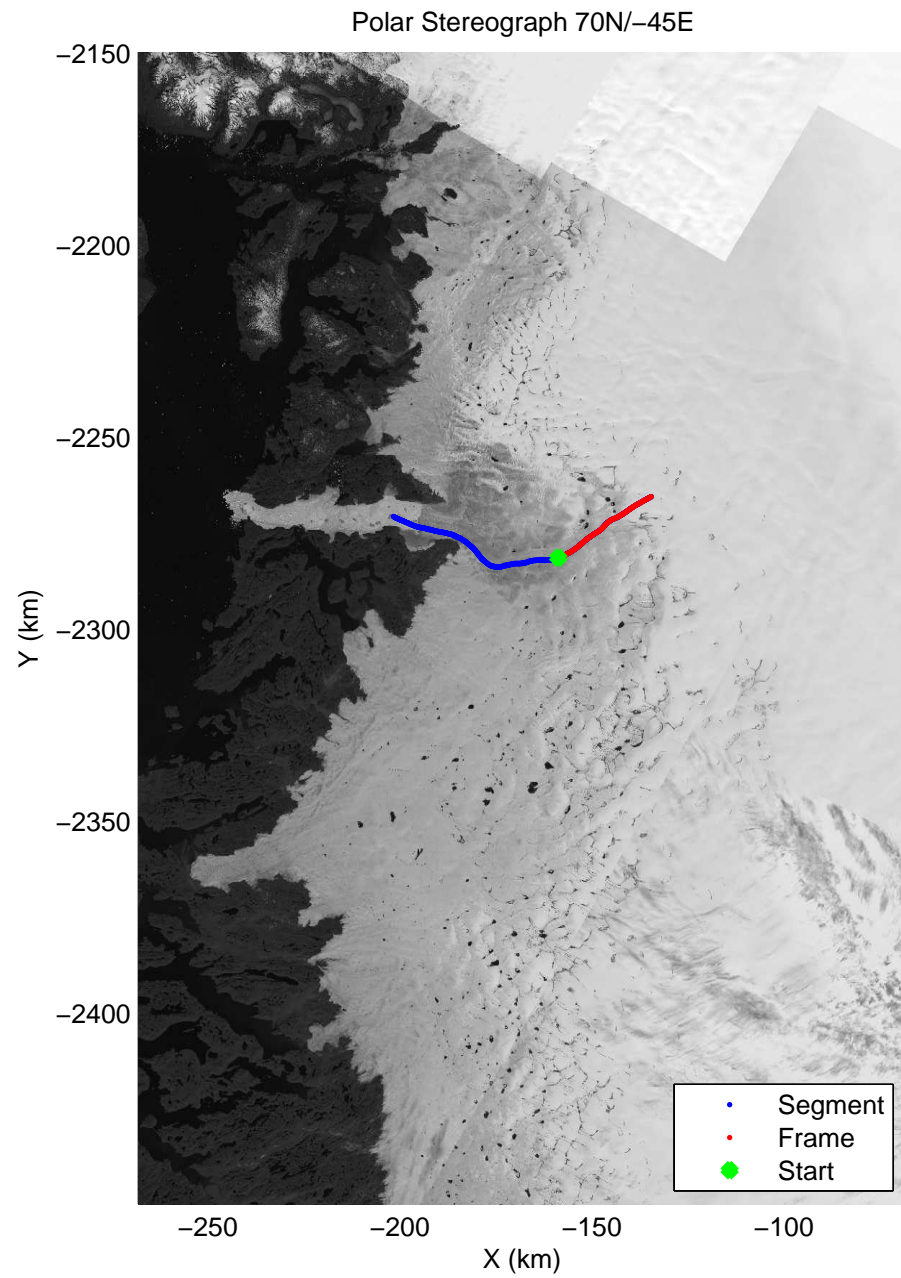

mcrds 2008_Greenland_TO: "Jakobshavn Grid" 20080718_01_001: 15:13:44.5 to 15:21:43.9 GPS

mcrds 2008_Greenland_TO: "Jakobshavn Grid" 20080718_01_001: 15:13:44.5 to 15:21:43.9 GPS

mcrds 2008_Greenland_TO: "Jakobshavn Grid" 20080718_01_002: 15:21:44.9 to 15:26:49.0 GPS

mcrds 2008_Greenland_TO: "Jakobshavn Grid" 20080718_01_002: 15:21:44.9 to 15:26:49.0 GPS

mcrds 2008_Greenland_TO: "Jakobshavn Grid" 20080718_01_003: 15:26:50.0 to 15:34:55.4 GPS

mcrds 2008_Greenland_TO: "Jakobshavn Grid" 20080718_01_003: 15:26:50.0 to 15:34:55.4 GPS