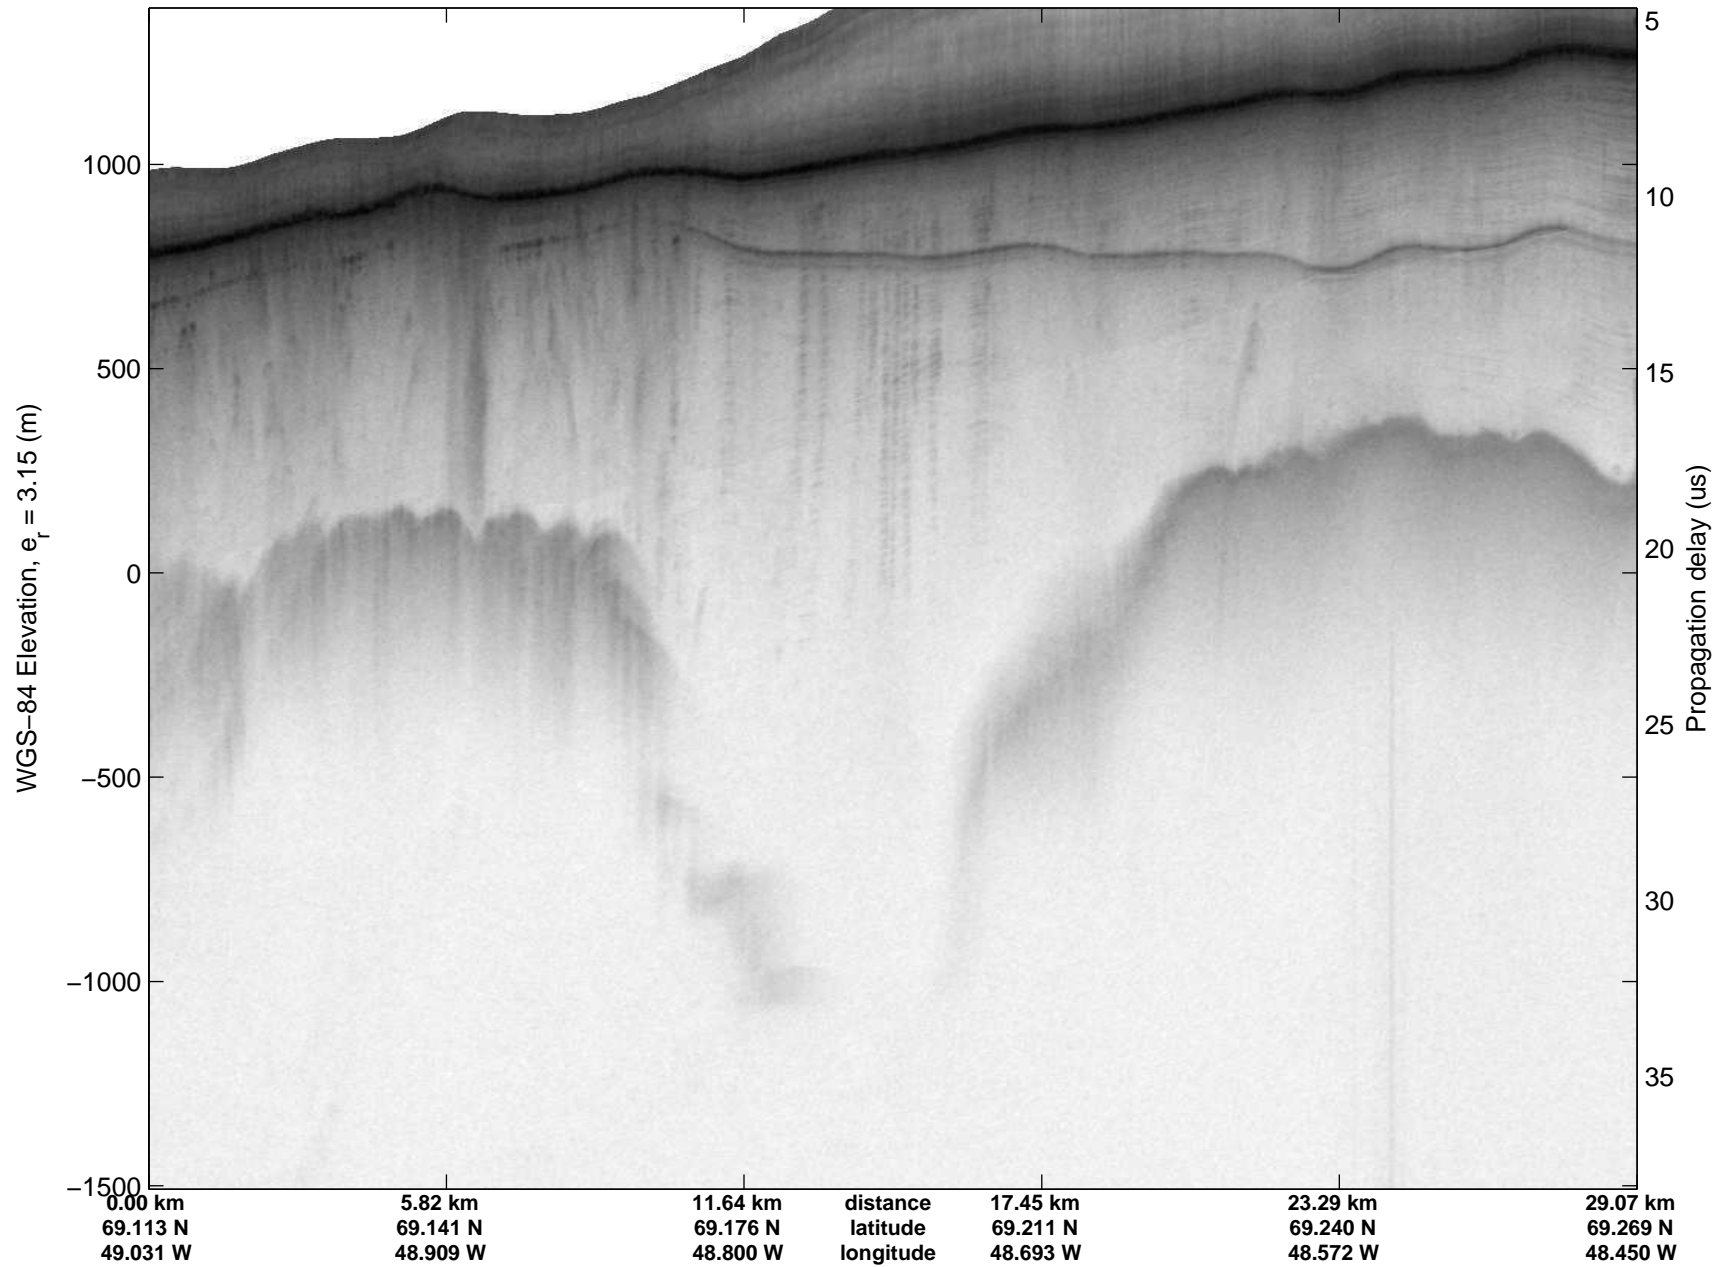

mcrds 2008_Greenland_TO: "Jakobshavn Grid" 20080718_01_001: 15:13:44.5 to 15:21:43.9 GPS

mcrds 2008_Greenland_TO: "Jakobshavn Grid" 20080718_01_001: 15:13:44.5 to 15:21:43.9 GPS

mcrds 2008_Greenland_TO: "Jakobshavn Grid" 20080718_01_002: 15:21:44.9 to 15:26:49.0 GPS

mcrds 2008_Greenland_TO: "Jakobshavn Grid" 20080718_01_002: 15:21:44.9 to 15:26:49.0 GPS

mcrds 2008_Greenland_TO: "Jakobshavn Grid" 20080718_01_003: 15:26:50.0 to 15:34:55.4 GPS

mcrds 2008_Greenland_TO: "Jakobshavn Grid" 20080718_01_003: 15:26:50.0 to 15:34:55.4 GPS