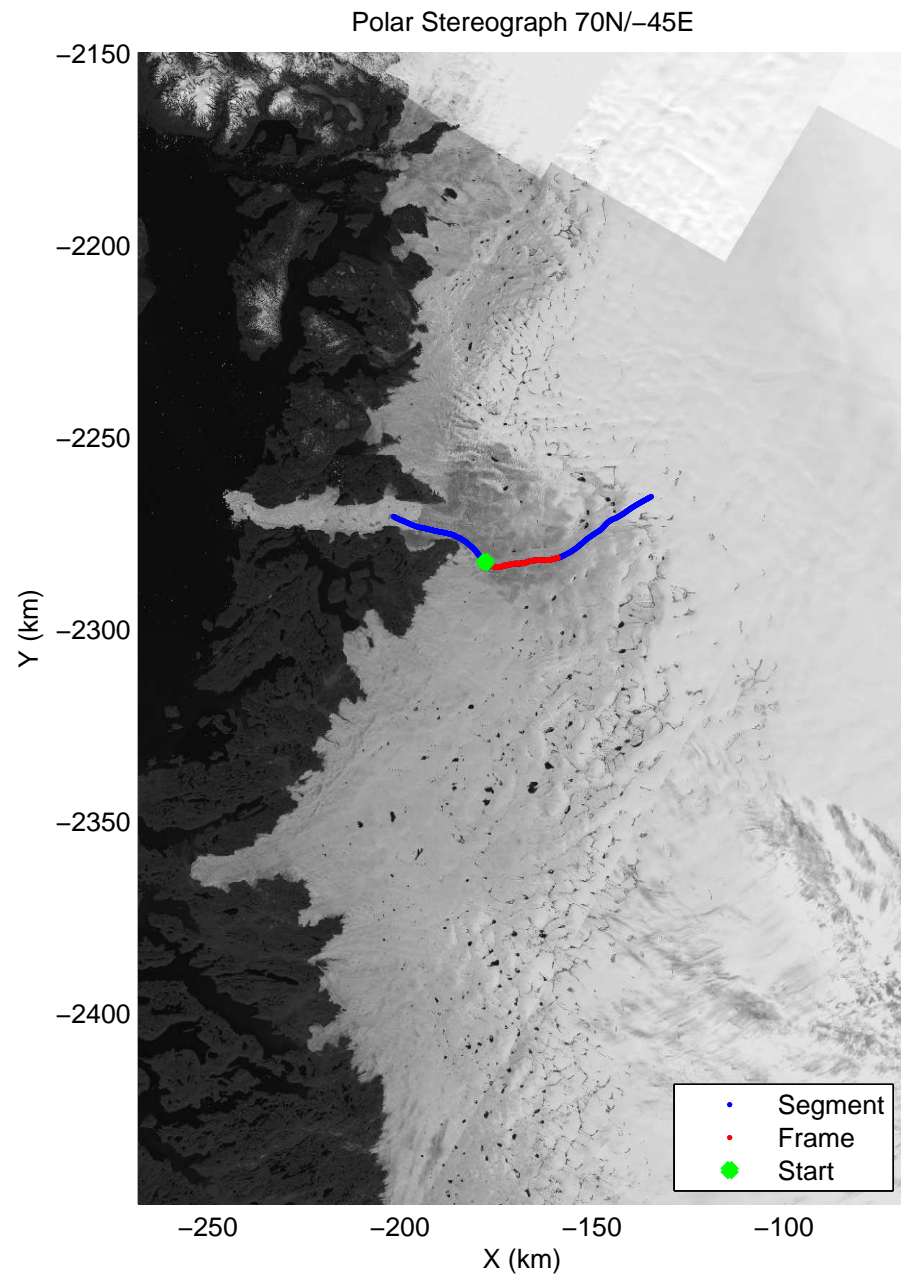

mcrds 2008_Greenland_TO: "Jakobshavn Grid" 20080718_01_001: 15:13:44.5 to 15:21:43.9 GPS

mcrds 2008_Greenland_TO: "Jakobshavn Grid" 20080718_01_001: 15:13:44.5 to 15:21:43.9 GPS

mcrds 2008_Greenland_TO: "Jakobshavn Grid" 20080718_01_002: 15:21:44.9 to 15:26:49.0 GPS

mcrds 2008_Greenland_TO: "Jakobshavn Grid" 20080718_01_002: 15:21:44.9 to 15:26:49.0 GPS

mcrds 2008_Greenland_TO: "Jakobshavn Grid" 20080718_01_003: 15:26:50.0 to 15:34:55.4 GPS

mcrds 2008_Greenland_TO: "Jakobshavn Grid" 20080718_01_003: 15:26:50.0 to 15:34:55.4 GPS