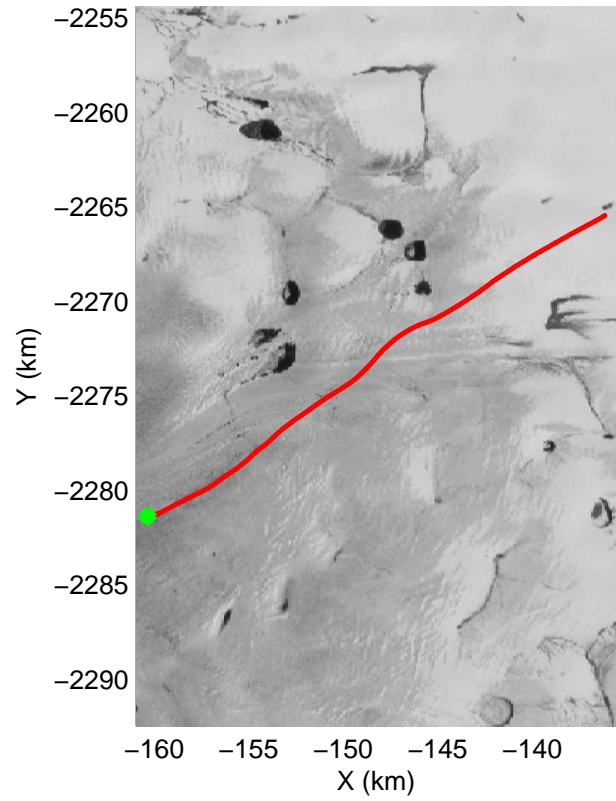

mcrds 2008_Greenland_TO: "Jakobshavn Grid" 20080718_01_001: 15:13:44.5 to 15:21:43.9 GPS

mcrds 2008_Greenland_TO: "Jakobshavn Grid" 20080718_01_001: 15:13:44.5 to 15:21:43.9 GPS

mcrds 2008_Greenland_TO: "Jakobshavn Grid" 20080718_01_002: 15:21:44.9 to 15:26:49.0 GPS

mcrds 2008_Greenland_TO: "Jakobshavn Grid" 20080718_01_002: 15:21:44.9 to 15:26:49.0 GPS

mcrds 2008_Greenland_TO: "Jakobshavn Grid" 20080718_01_003: 15:26:50.0 to 15:34:55.4 GPS

mcrds 2008_Greenland_TO: "Jakobshavn Grid" 20080718_01_003: 15:26:50.0 to 15:34:55.4 GPS