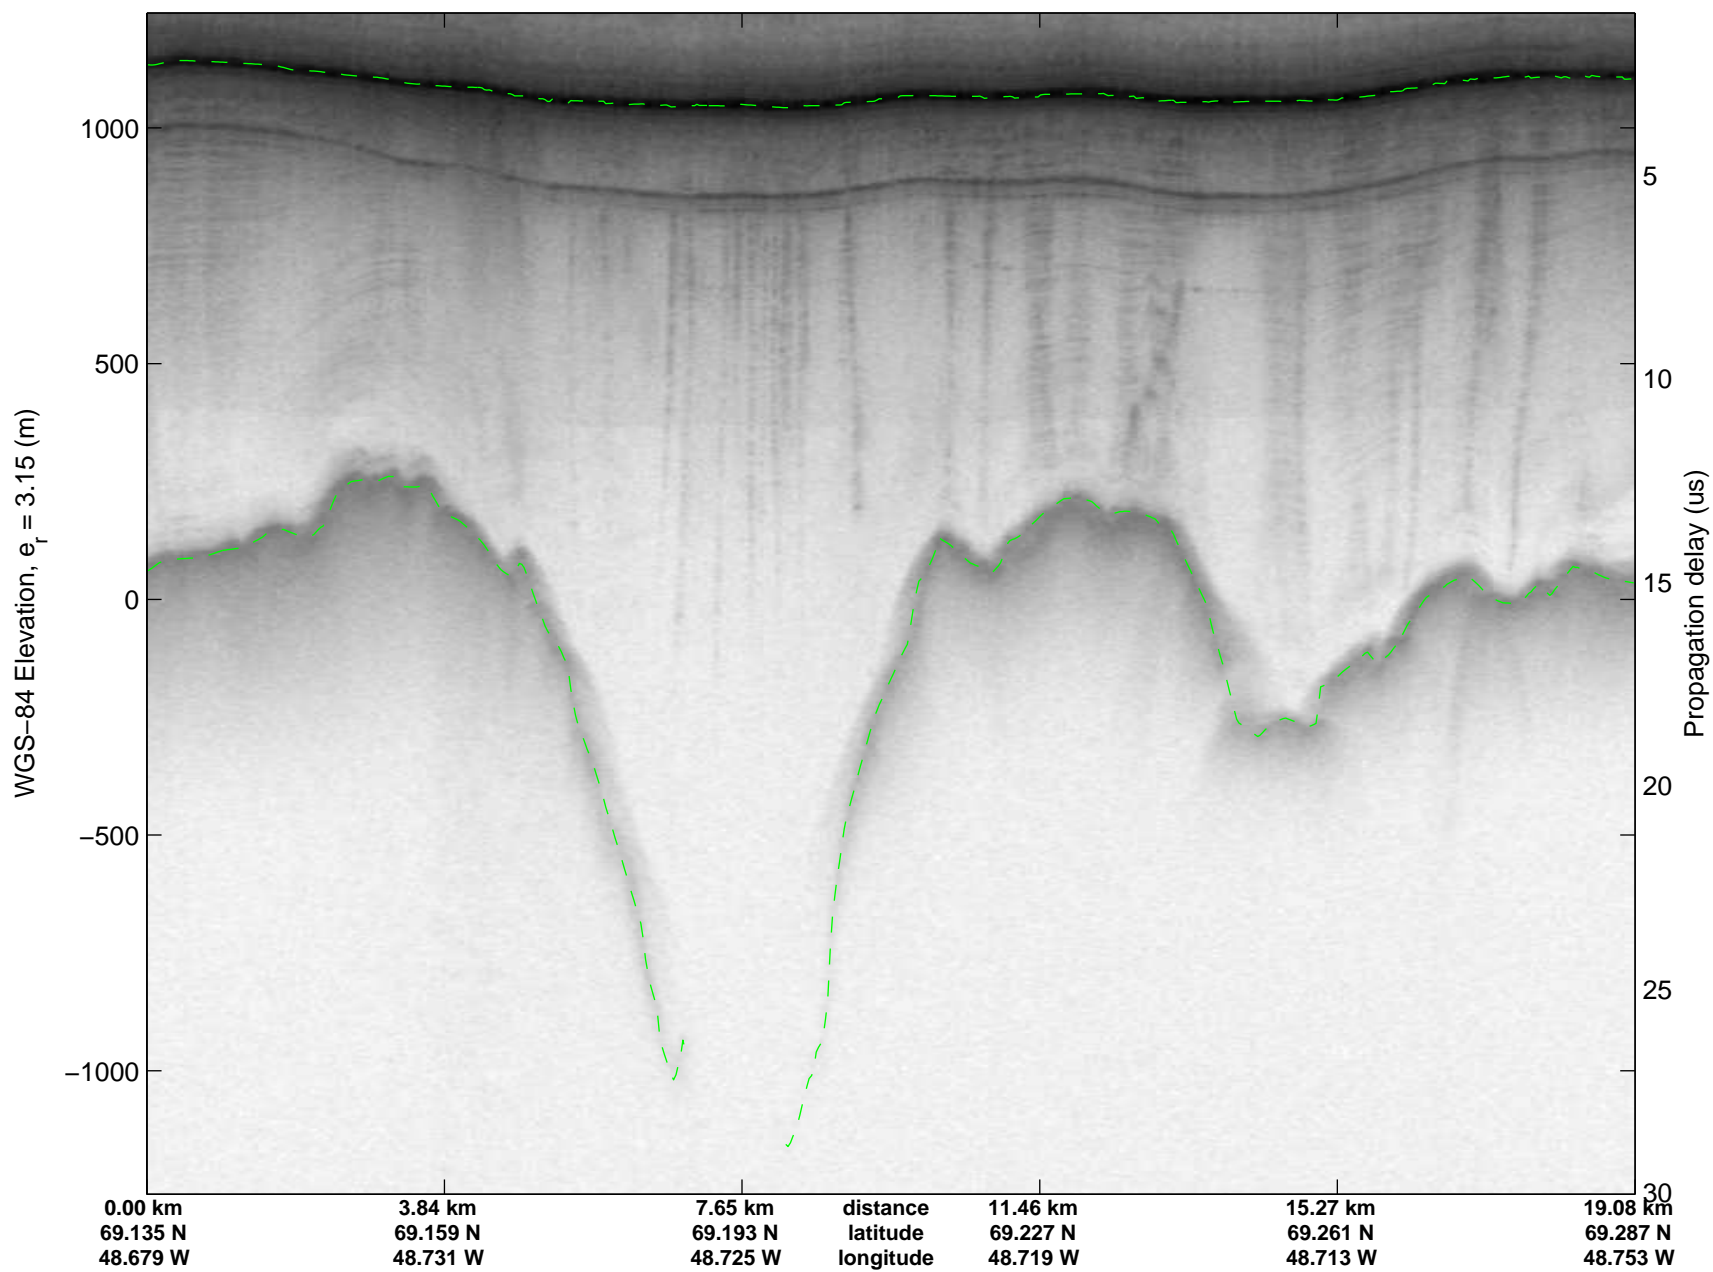

mcrds 2008\_Greenland\_TO: "Jakobshavn Channel" 20080717\_07\_004: 19:37:14.0 to 19:42:35.9 GPS

mcrds 2008\_Greenland\_TO: "Jakobshavn Channel" 20080717\_07\_004: 19:37:14.0 to 19:42:35.9 GPS

mcrds 2008\_Greenland\_TO: "Jakobshavn Channel" 20080717\_07\_005: 19:42:37.0 to 19:46:49.3 GPS

mcrds 2008\_Greenland\_TO: "Jakobshavn Channel" 20080717\_07\_005: 19:42:37.0 to 19:46:49.3 GPS

mcrds 2008\_Greenland\_TO: "Jakobshavn Channel" 20080717\_07\_006: 19:46:50.4 to 19:52:39.0 GPS

mcrds 2008\_Greenland\_TO: "Jakobshavn Channel" 20080717\_07\_006: 19:46:50.4 to 19:52:39.0 GPS

mcrds 2008\_Greenland\_TO: "Jakobshavn Channel" 20080717\_07\_007: 19:52:40.1 to 19:56:41.1 GPS

mcrds 2008\_Greenland\_TO: "Jakobshavn Channel" 20080717\_07\_007: 19:52:40.1 to 19:56:41.1 GPS

mcrds 2008\_Greenland\_TO: "Jakobshavn Channel" 20080717\_07\_008: 19:56:42.0 to 20:02:00.7 GPS

mcrds 2008\_Greenland\_TO: "Jakobshavn Channel" 20080717\_07\_008: 19:56:42.0 to 20:02:00.7 GPS

mcrds 2008\_Greenland\_TO: "Jakobshavn Channel" 20080717\_07\_009: 20:02:01.8 to 20:06:06.2 GPS

mcrds 2008\_Greenland\_TO: "Jakobshavn Channel" 20080717\_07\_009: 20:02:01.8 to 20:06:06.2 GPS