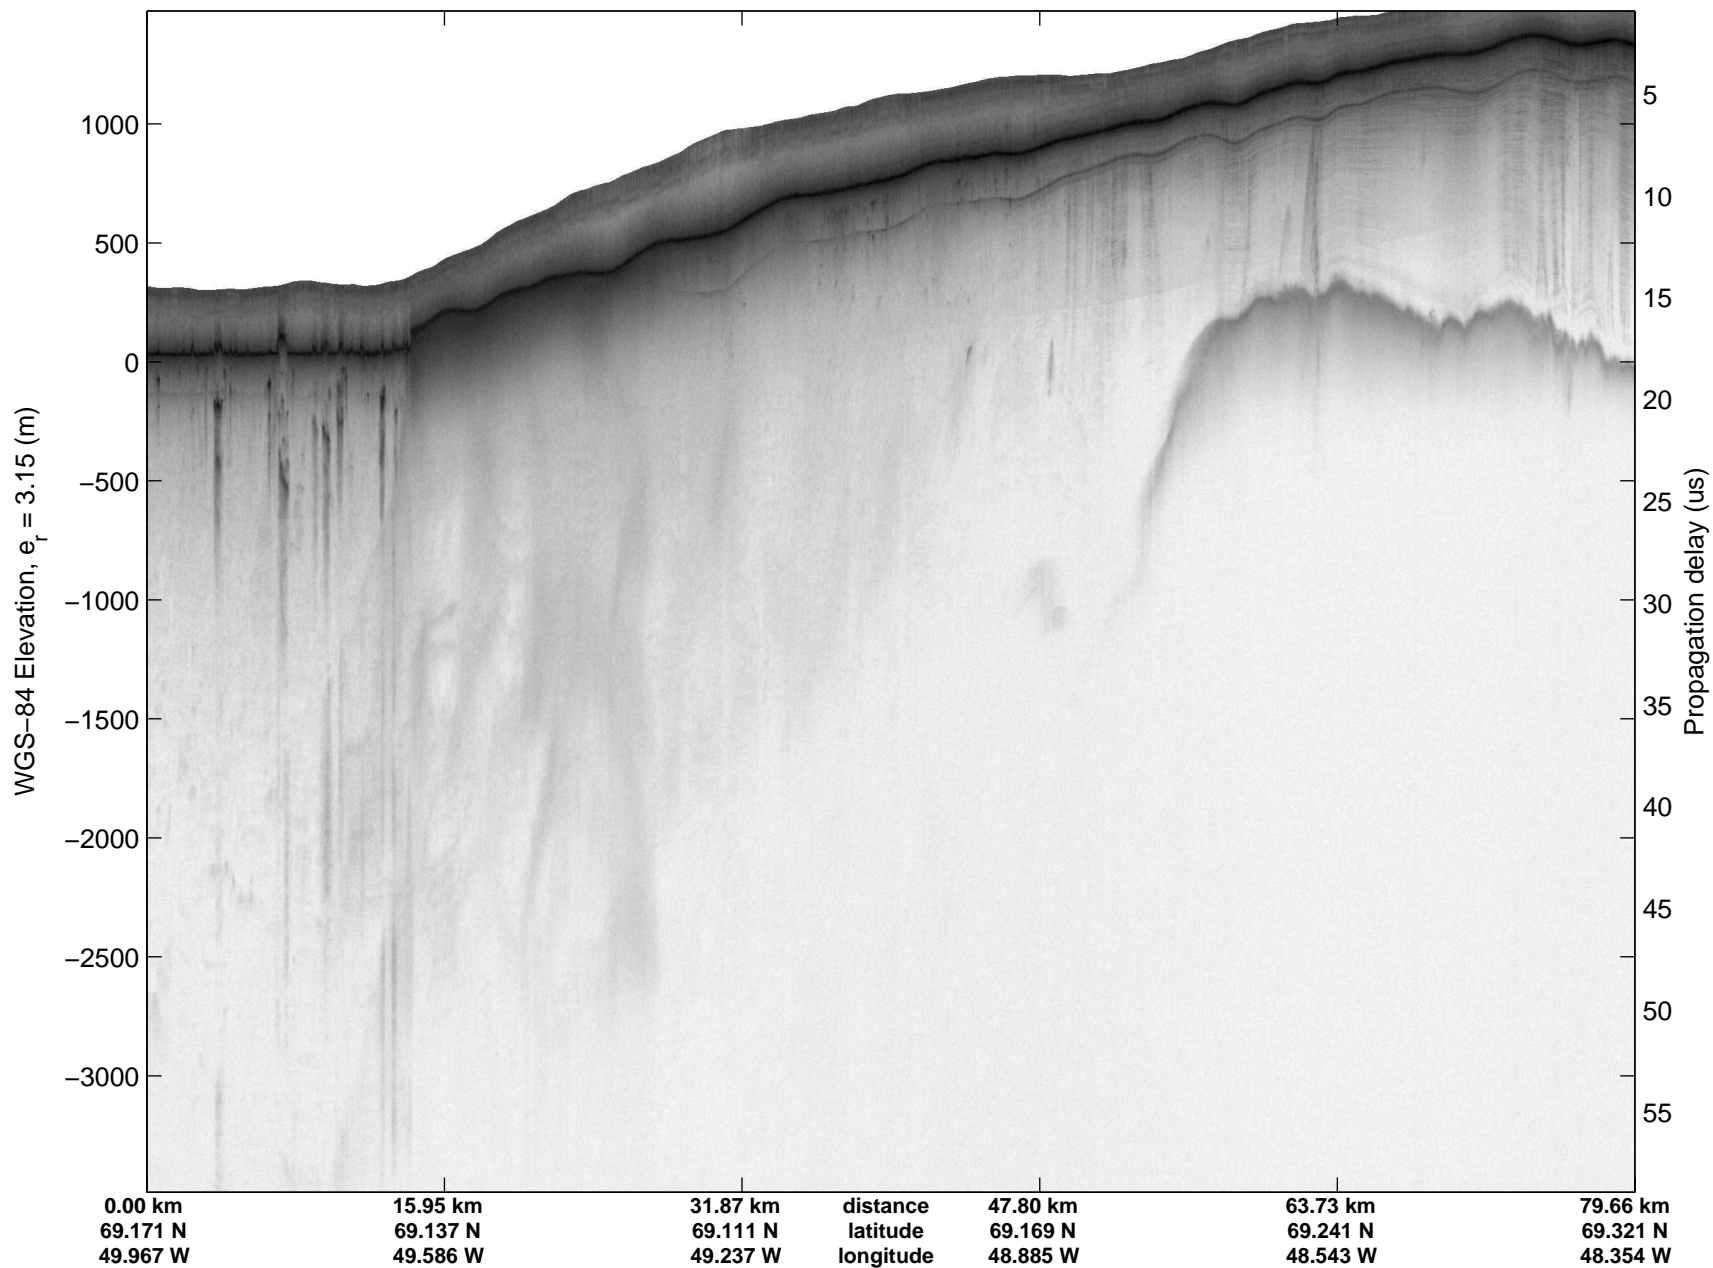

mcrds 2008\_Greenland\_TO: "Jakobshavn Channel" 20080717\_07\_001: 19:09:38.3 to 19:28:26.5 GPS

mcrds 2008\_Greenland\_TO: "Jakobshavn Channel" 20080717\_07\_001: 19:09:38.3 to 19:28:26.5 GPS

mcrds 2008\_Greenland\_TO: "Jakobshavn Channel" 20080717\_07\_002: 19:28:27.5 to 19:33:02.5 GPS

mcrds 2008\_Greenland\_TO: "Jakobshavn Channel" 20080717\_07\_002: 19:28:27.5 to 19:33:02.5 GPS

mcrds 2008\_Greenland\_TO: "Jakobshavn Channel" 20080717\_07\_003: 19:33:03.5 to 19:37:12.8 GPS

mcrds 2008\_Greenland\_TO: "Jakobshavn Channel" 20080717\_07\_003: 19:33:03.5 to 19:37:12.8 GPS

mcrds 2008\_Greenland\_TO: "Jakobshavn Channel" 20080717\_07\_004: 19:37:14.0 to 19:42:35.9 GPS

mcrds 2008\_Greenland\_TO: "Jakobshavn Channel" 20080717\_07\_004: 19:37:14.0 to 19:42:35.9 GPS

mcrds 2008\_Greenland\_TO: "Jakobshavn Channel" 20080717\_07\_005: 19:42:37.0 to 19:46:49.3 GPS

mcrds 2008\_Greenland\_TO: "Jakobshavn Channel" 20080717\_07\_014: 20:24:27.7 to 20:28:01.1 GPS