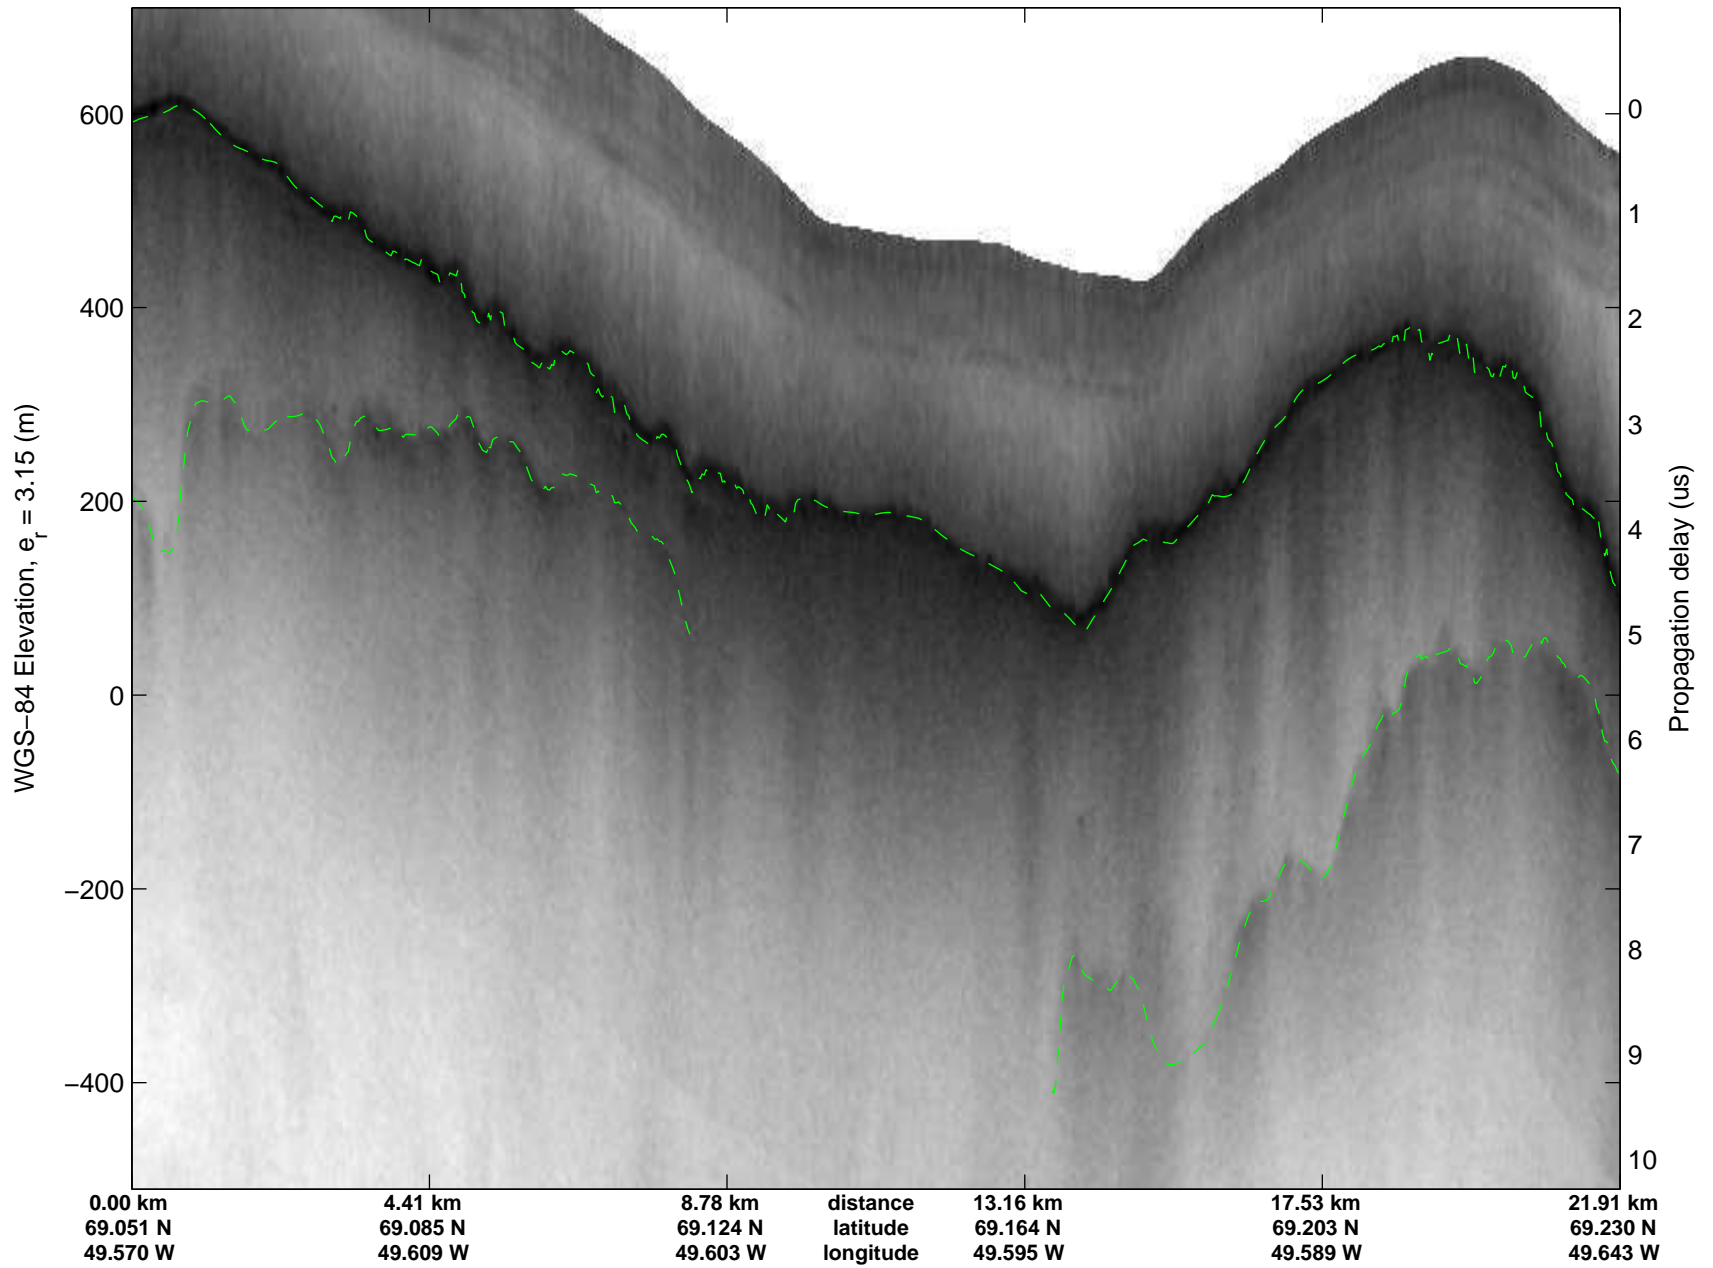

mcrds 2008\_Greenland\_TO: "Jakobshavn Channel" 20080717\_07\_010: 20:06:07.3 to 20:10:59.2 GPS

mcrds 2008\_Greenland\_TO: "Jakobshavn Channel" 20080717\_07\_010: 20:06:07.3 to 20:10:59.2 GPS

mcrds 2008\_Greenland\_TO: "Jakobshavn Channel" 20080717\_07\_011: 20:11:00.1 to 20:15:18.5 GPS

mcrds 2008\_Greenland\_TO: "Jakobshavn Channel" 20080717\_07\_011: 20:11:00.1 to 20:15:18.5 GPS

mcrds 2008\_Greenland\_TO: "Jakobshavn Channel" 20080717\_07\_012: 20:15:19.6 to 20:19:35.7 GPS

mcrds 2008\_Greenland\_TO: "Jakobshavn Channel" 20080717\_07\_012: 20:15:19.6 to 20:19:35.7 GPS

mcrds 2008\_Greenland\_TO: "Jakobshavn Channel" 20080717\_07\_013: 20:19:36.8 to 20:24:26.7 GPS

mcrds 2008\_Greenland\_TO: "Jakobshavn Channel" 20080717\_07\_013: 20:19:36.8 to 20:24:26.7 GPS

mcrds 2008\_Greenland\_TO: "Jakobshavn Channel" 20080717\_07\_014: 20:24:27.7 to 20:28:01.1 GPS

mcrds 2008\_Greenland\_TO: "Jakobshavn Channel" 20080717\_07\_014: 20:24:27.7 to 20:28:01.1 GPS