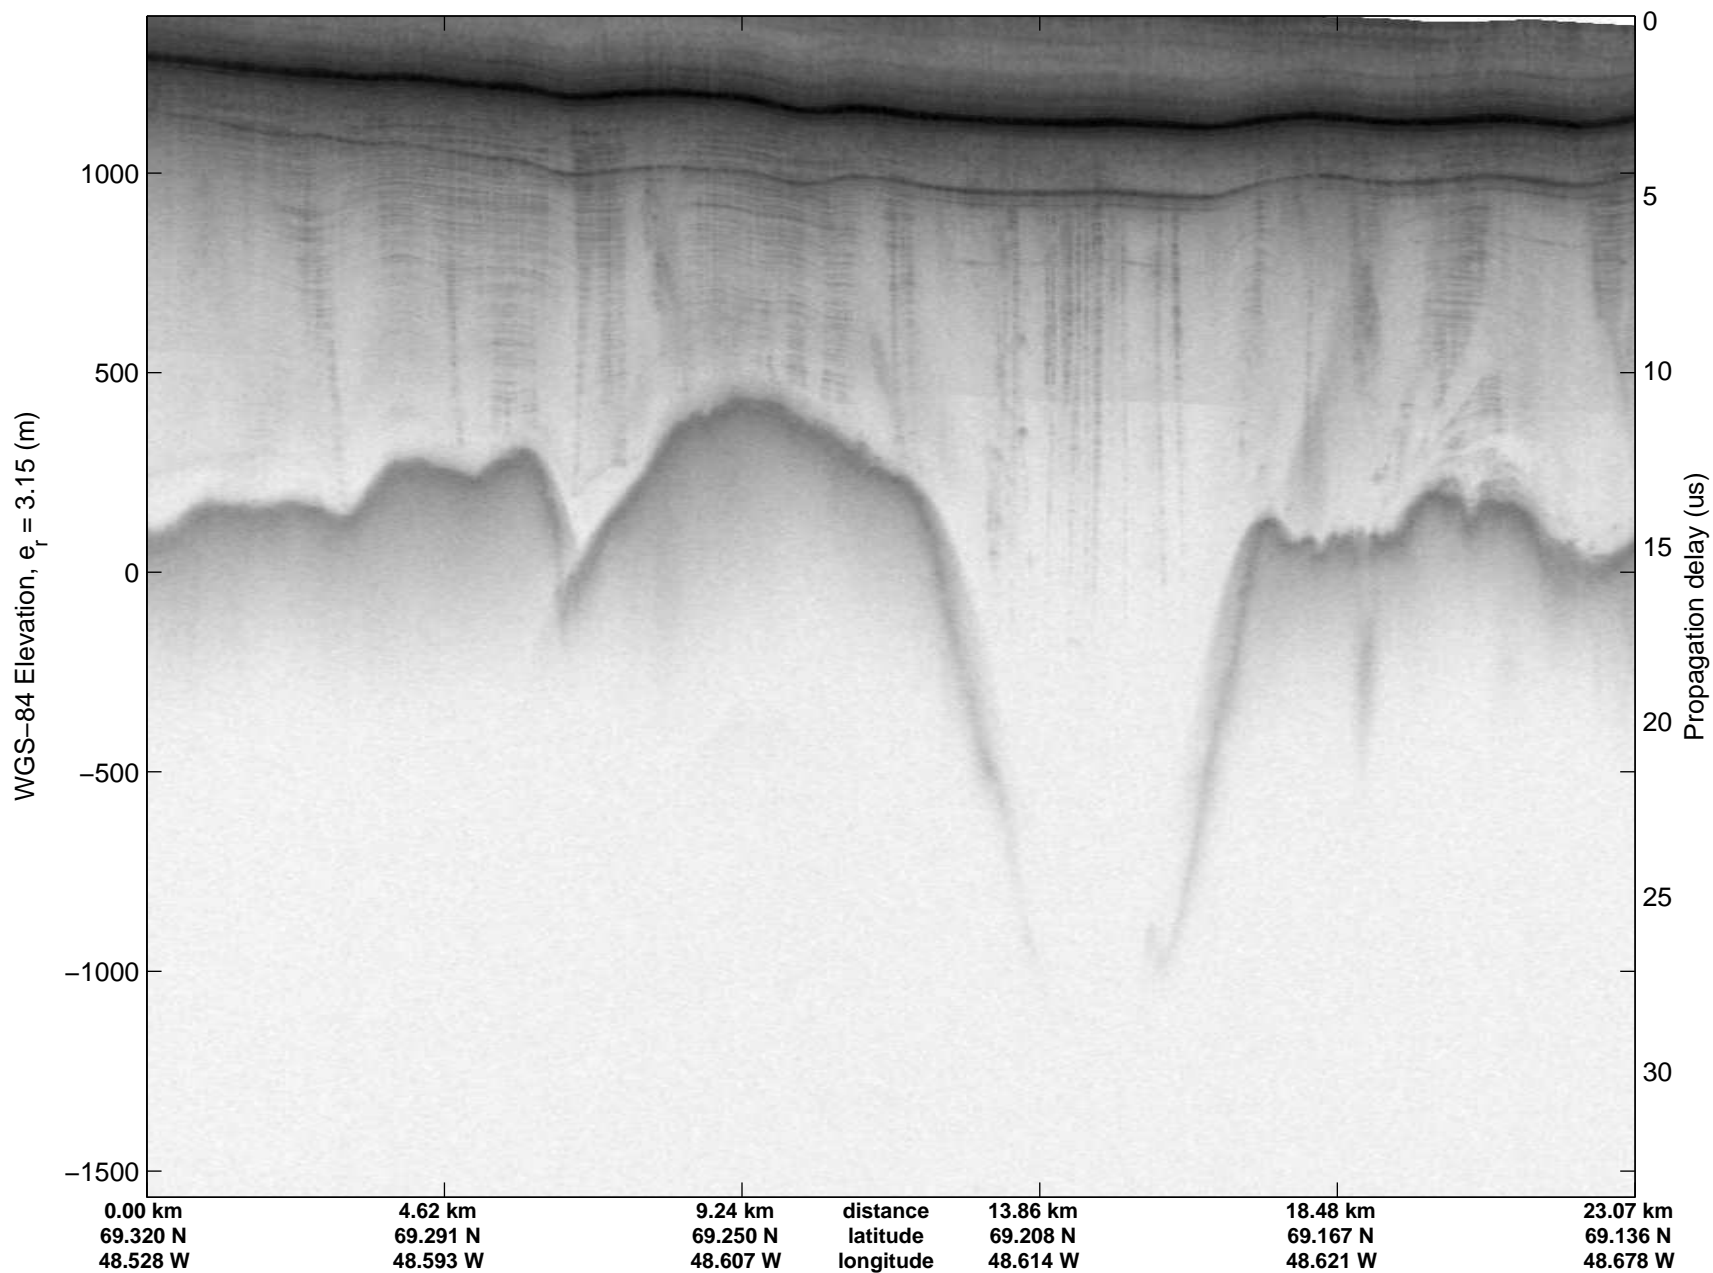

mcrds 2008\_Greenland\_TO: "Jakobshavn Channel" 20080717\_07\_002: 19:28:27.5 to 19:33:02.5 GPS

mcrds 2008\_Greenland\_TO: "Jakobshavn Channel" 20080717\_07\_003: 19:33:03.5 to 19:37:12.8 GPS

mcrds 2008\_Greenland\_TO: "Jakobshavn Channel" 20080717\_07\_003: 19:33:03.5 to 19:37:12.8 GPS

mcrds 2008\_Greenland\_TO: "Jakobshavn Channel" 20080717\_07\_004: 19:37:14.0 to 19:42:35.9 GPS

mcrds 2008\_Greenland\_TO: "Jakobshavn Channel" 20080717\_07\_004: 19:37:14.0 to 19:42:35.9 GPS

mcrds 2008\_Greenland\_TO: "Jakobshavn Channel" 20080717\_07\_005: 19:42:37.0 to 19:46:49.3 GPS

mcrds 2008\_Greenland\_TO: "Jakobshavn Channel" 20080717\_07\_005: 19:42:37.0 to 19:46:49.3 GPS

mcrds 2008\_Greenland\_TO: "Jakobshavn Channel" 20080717\_07\_006: 19:46:50.4 to 19:52:39.0 GPS

mcrds 2008\_Greenland\_TO: "Jakobshavn Channel" 20080717\_07\_006: 19:46:50.4 to 19:52:39.0 GPS

mcrds 2008\_Greenland\_TO: "Jakobshavn Channel" 20080717\_07\_007: 19:52:40.1 to 19:56:41.1 GPS

mcrds 2008\_Greenland\_TO: "Jakobshavn Channel" 20080717\_07\_007: 19:52:40.1 to 19:56:41.1 GPS

mcrds 2008\_Greenland\_TO: "Jakobshavn Channel" 20080717\_07\_008: 19:56:42.0 to 20:02:00.7 GPS