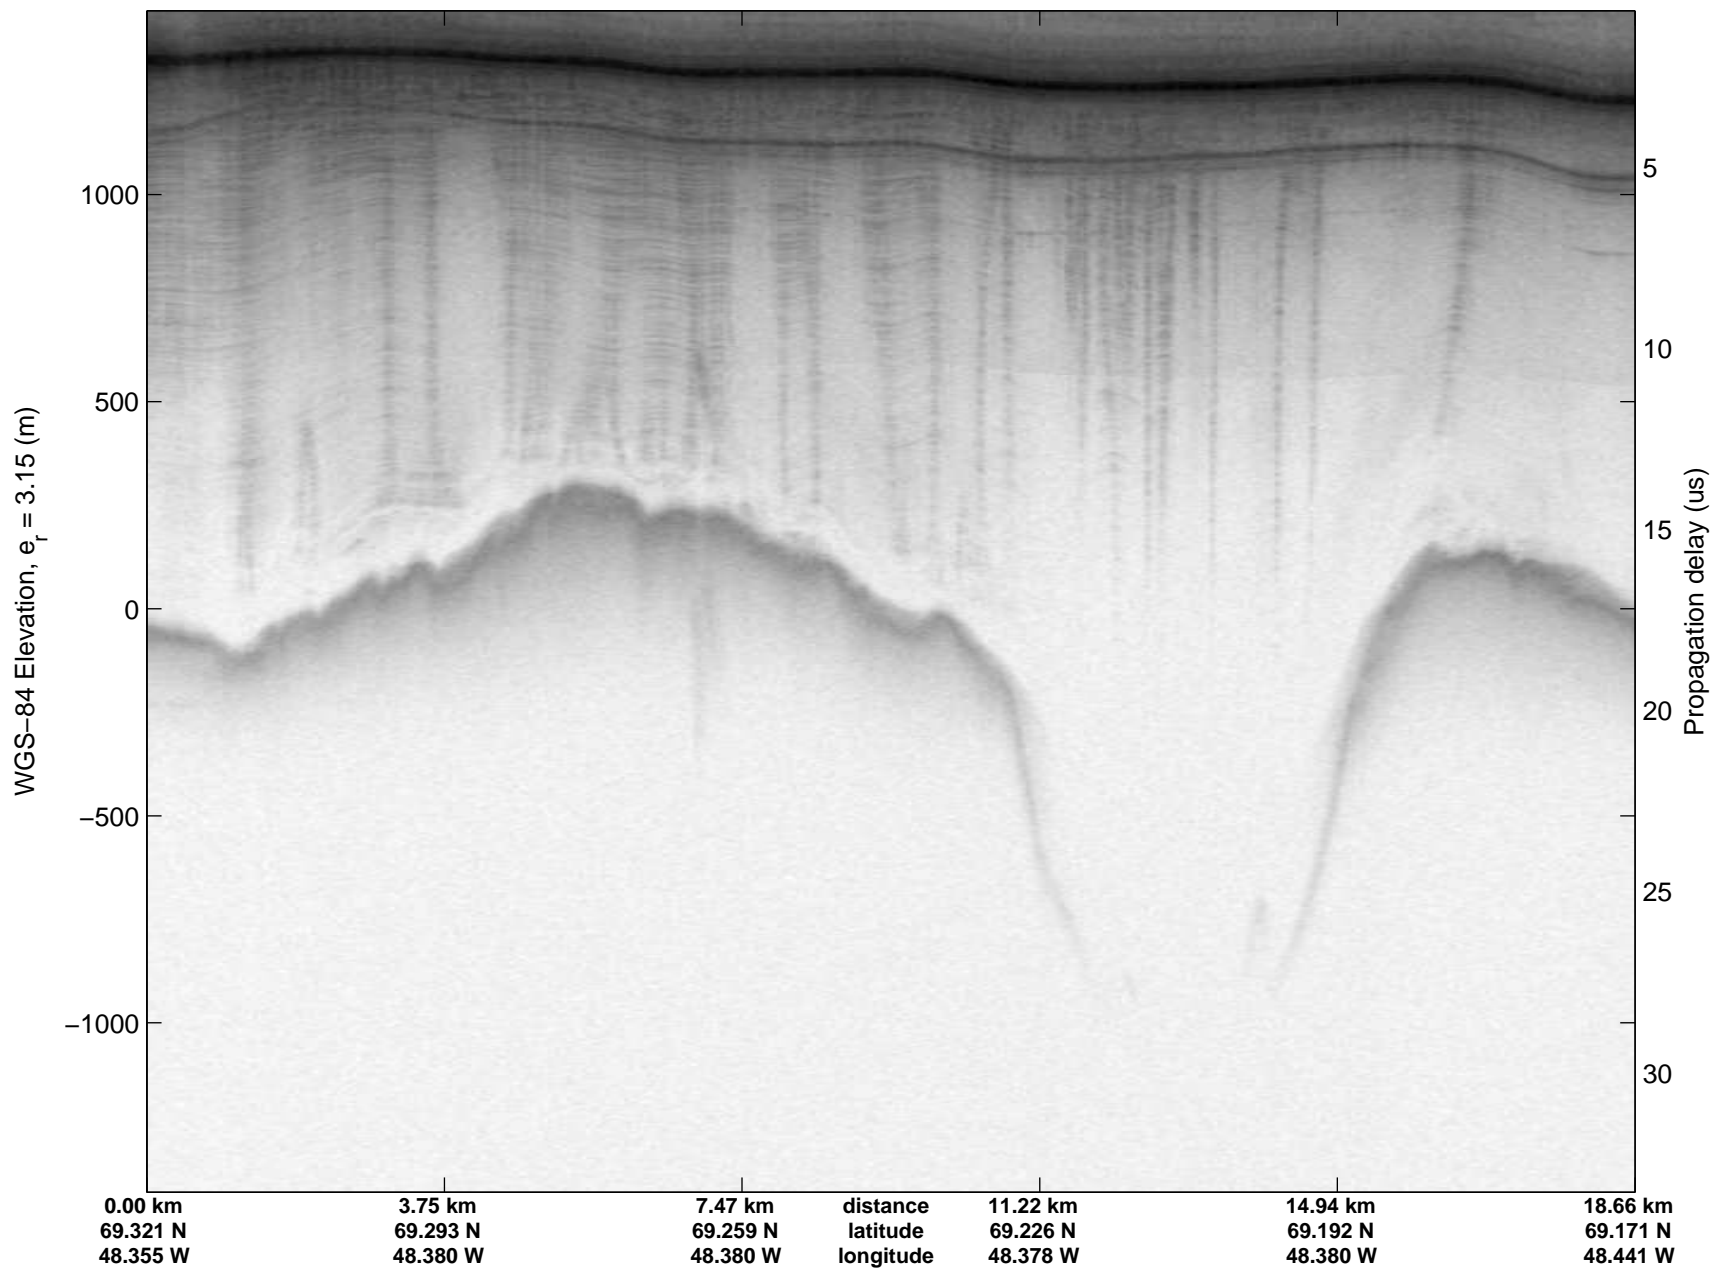

mcrds 2008\_Greenland\_TO: "Jakobshavn Channel" 20080717\_07\_001: 19:09:38.3 to 19:28:26.5 GPS

mcrds 2008\_Greenland\_TO: "Jakobshavn Channel" 20080717\_07\_001: 19:09:38.3 to 19:28:26.5 GPS

mcrds 2008\_Greenland\_TO: "Jakobshavn Channel" 20080717\_07\_002: 19:28:27.5 to 19:33:02.5 GPS

mcrds 2008\_Greenland\_TO: "Jakobshavn Channel" 20080717\_07\_002: 19:28:27.5 to 19:33:02.5 GPS

mcrds 2008\_Greenland\_TO: "Jakobshavn Channel" 20080717\_07\_003: 19:33:03.5 to 19:37:12.8 GPS

mcrds 2008\_Greenland\_TO: "Jakobshavn Channel" 20080717\_07\_003: 19:33:03.5 to 19:37:12.8 GPS

mcrds 2008\_Greenland\_TO: "Jakobshavn Channel" 20080717\_07\_014: 20:24:27.7 to 20:28:01.1 GPS