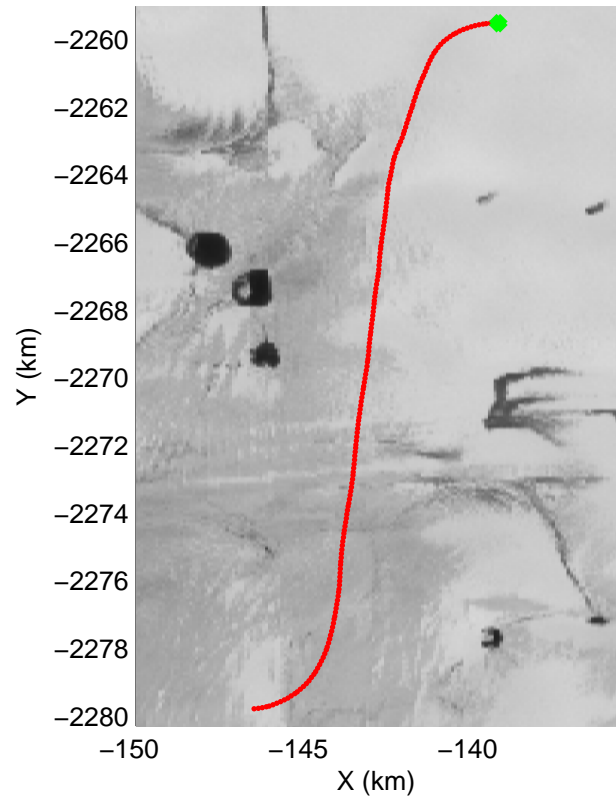

mcrds 2008\_Greenland\_TO: "Jakobshavn Channel" 20080717\_07\_002: 19:28:27.5 to 19:33:02.5 GPS

mcrds 2008\_Greenland\_TO: "Jakobshavn Channel" 20080717\_07\_003: 19:33:03.5 to 19:37:12.8 GPS

mcrds 2008\_Greenland\_TO: "Jakobshavn Channel" 20080717\_07\_003: 19:33:03.5 to 19:37:12.8 GPS