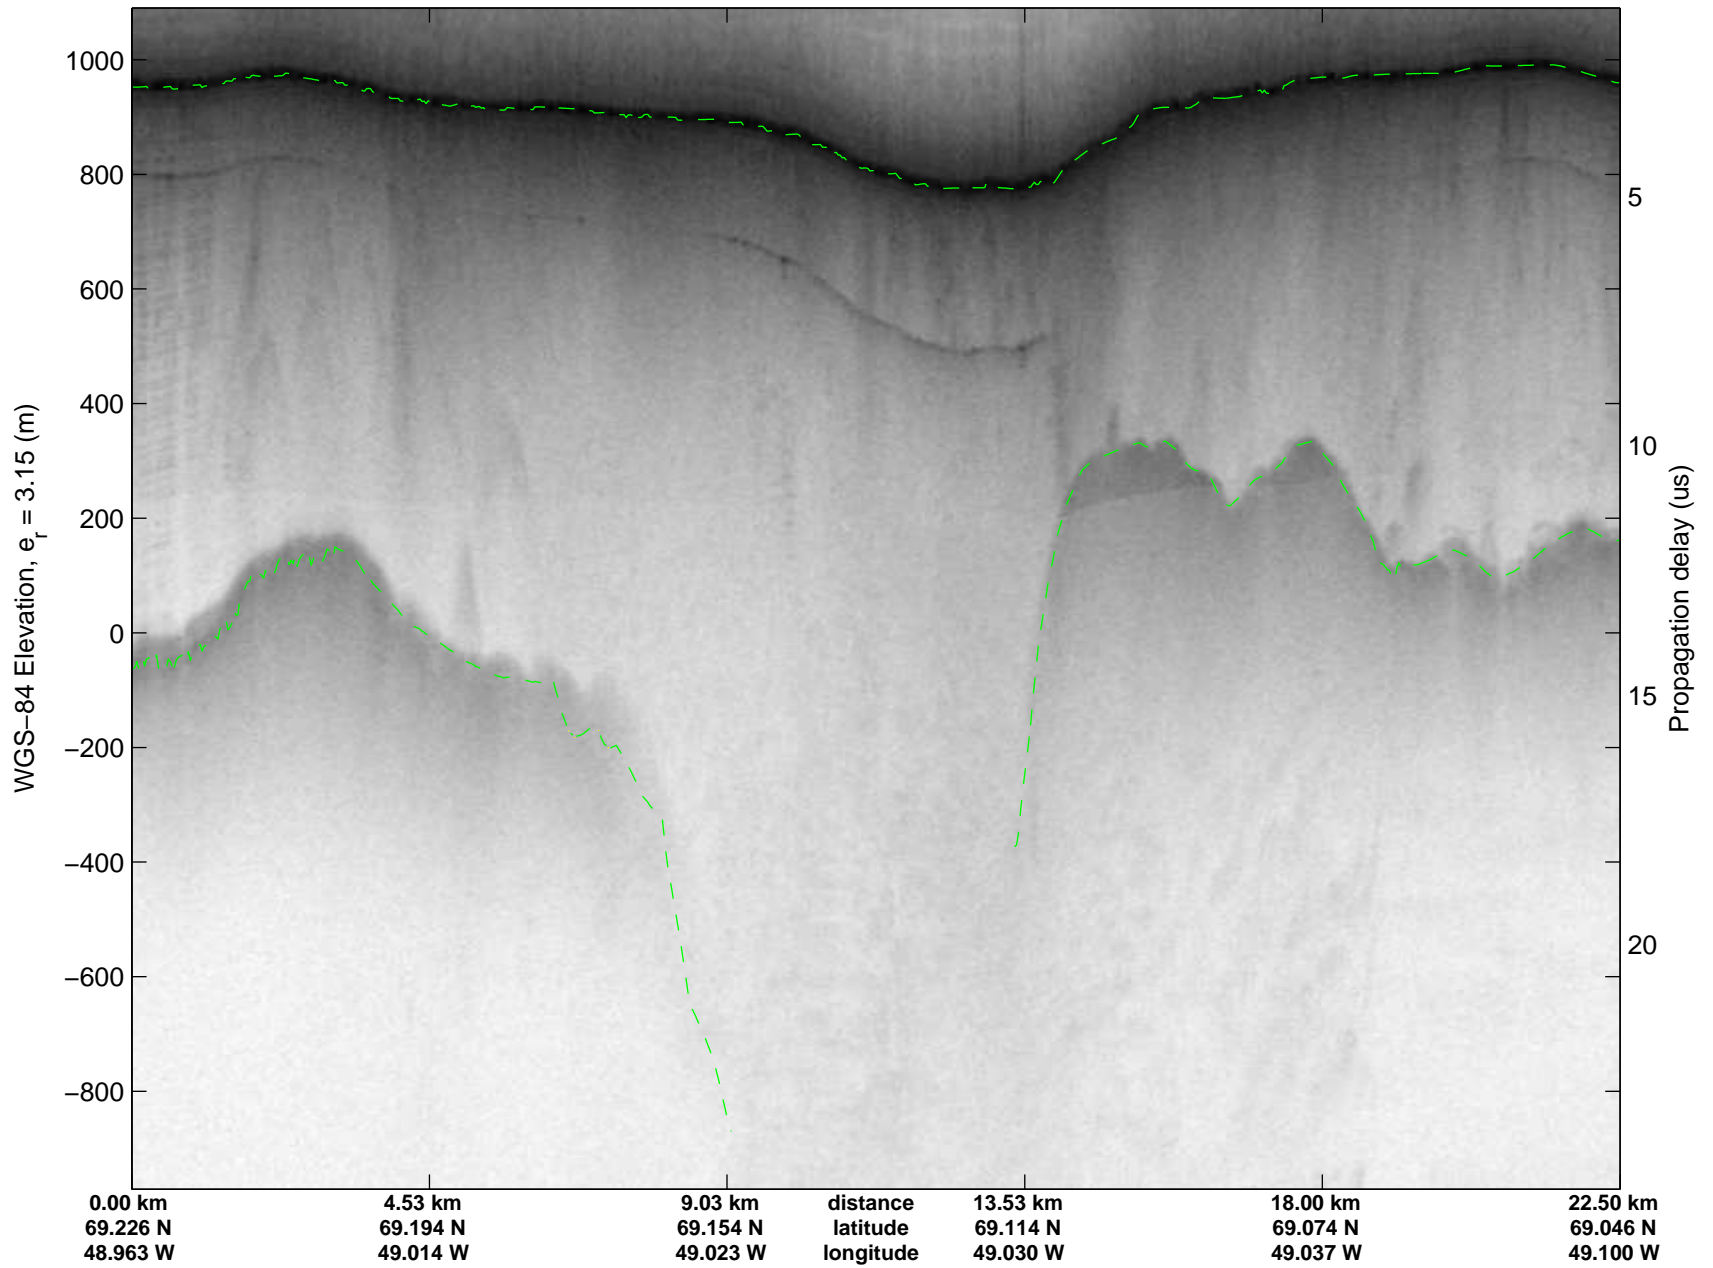

mcrds 2008\_Greenland\_TO: "Jakobshavn Channel" 20080717\_07\_005: 19:42:37.0 to 19:46:49.3 GPS

mcrds 2008\_Greenland\_TO: "Jakobshavn Channel" 20080717\_07\_006: 19:46:50.4 to 19:52:39.0 GPS

mcrds 2008\_Greenland\_TO: "Jakobshavn Channel" 20080717\_07\_006: 19:46:50.4 to 19:52:39.0 GPS

mcrds 2008\_Greenland\_TO: "Jakobshavn Channel" 20080717\_07\_007: 19:52:40.1 to 19:56:41.1 GPS

mcrds 2008\_Greenland\_TO: "Jakobshavn Channel" 20080717\_07\_007: 19:52:40.1 to 19:56:41.1 GPS

mcrds 2008\_Greenland\_TO: "Jakobshavn Channel" 20080717\_07\_008: 19:56:42.0 to 20:02:00.7 GPS

mcrds 2008\_Greenland\_TO: "Jakobshavn Channel" 20080717\_07\_008: 19:56:42.0 to 20:02:00.7 GPS

mcrds 2008\_Greenland\_TO: "Jakobshavn Channel" 20080717\_07\_009: 20:02:01.8 to 20:06:06.2 GPS

mcrds 2008\_Greenland\_TO: "Jakobshavn Channel" 20080717\_07\_009: 20:02:01.8 to 20:06:06.2 GPS

mcrds 2008\_Greenland\_TO: "Jakobshavn Channel" 20080717\_07\_010: 20:06:07.3 to 20:10:59.2 GPS

mcrds 2008\_Greenland\_TO: "Jakobshavn Channel" 20080717\_07\_010: 20:06:07.3 to 20:10:59.2 GPS

mcrds 2008\_Greenland\_TO: "Jakobshavn Channel" 20080717\_07\_011: 20:11:00.1 to 20:15:18.5 GPS