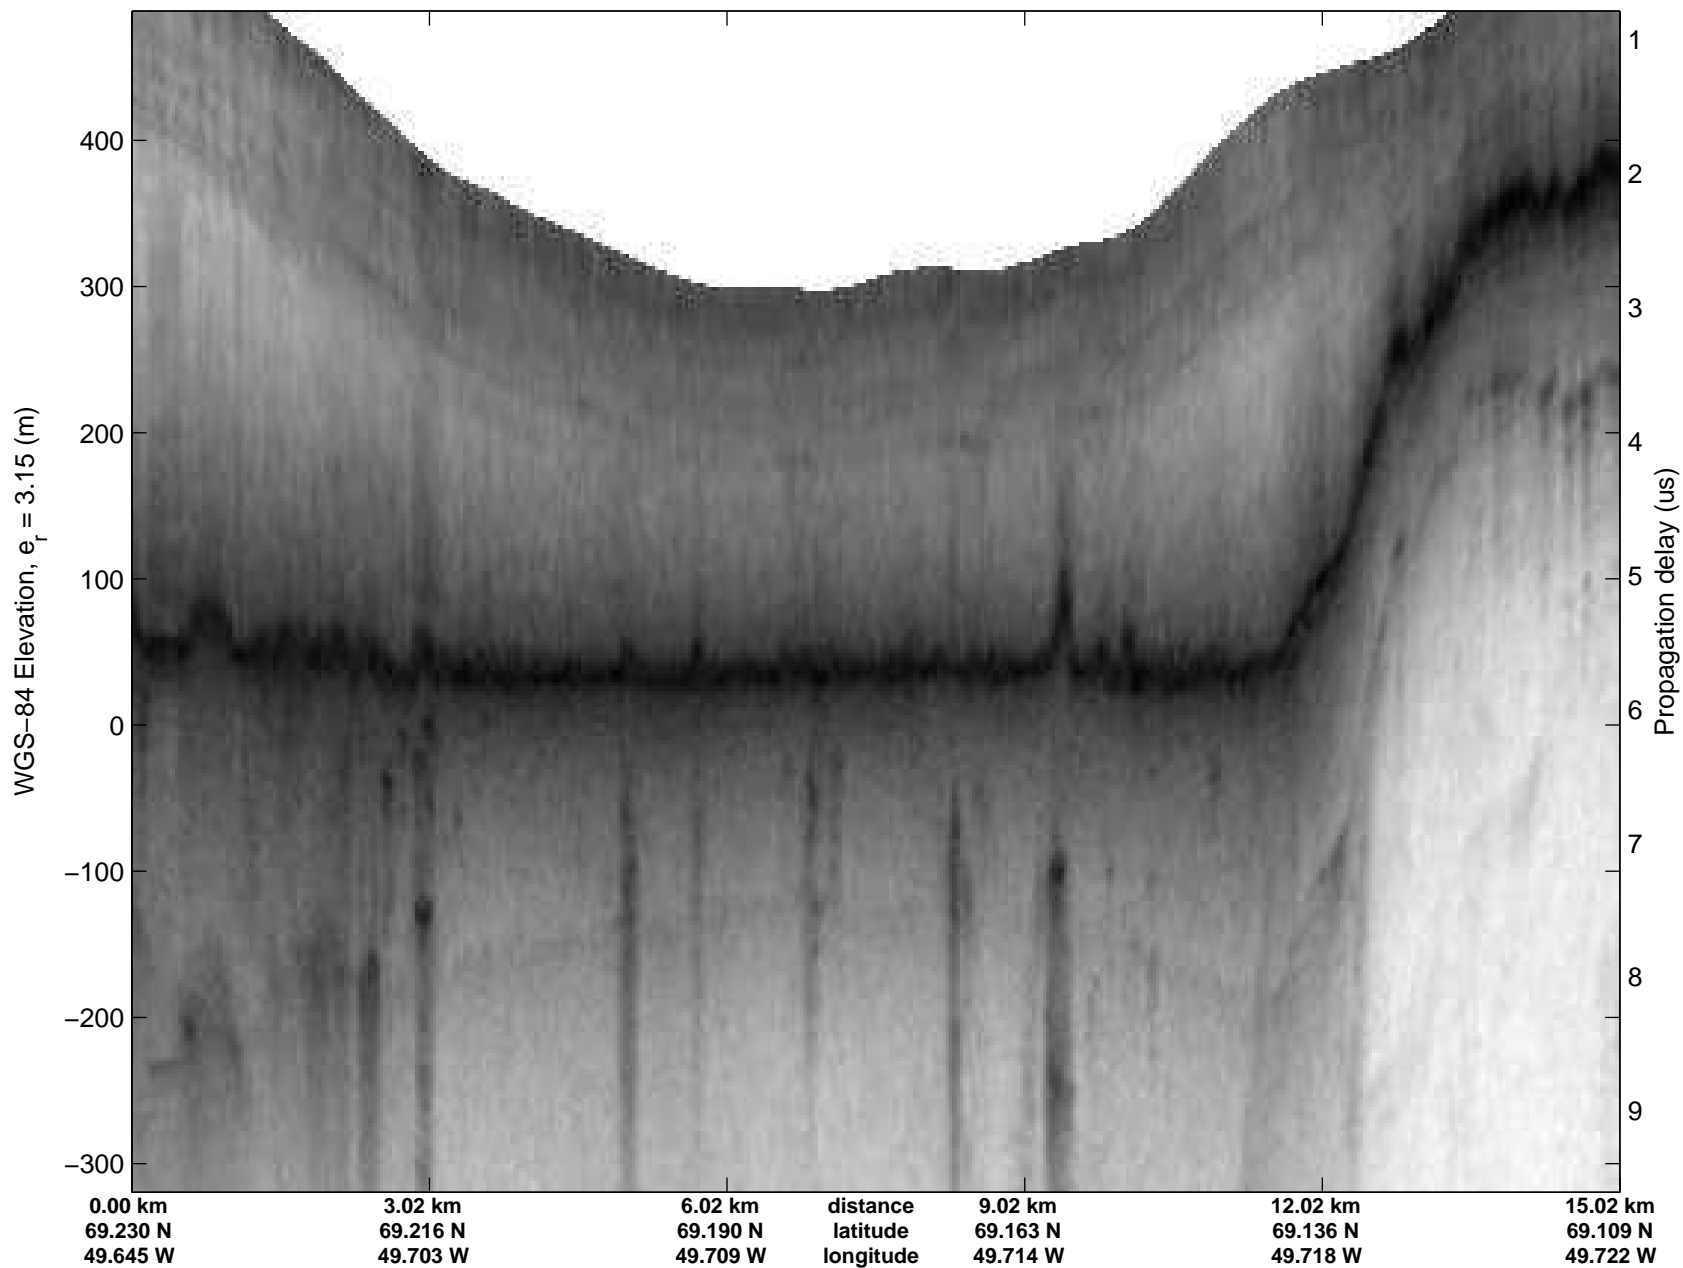

mcrds 2008\_Greenland\_TO: "Jakobshavn Channel" 20080717\_07\_013: 20:19:36.8 to 20:24:26.7 GPS

mcrds 2008\_Greenland\_TO: "Jakobshavn Channel" 20080717\_07\_013: 20:19:36.8 to 20:24:26.7 GPS

mcrds 2008\_Greenland\_TO: "Jakobshavn Channel" 20080717\_07\_014: 20:24:27.7 to 20:28:01.1 GPS

mcrds 2008\_Greenland\_TO: "Jakobshavn Channel" 20080717\_07\_014: 20:24:27.7 to 20:28:01.1 GPS