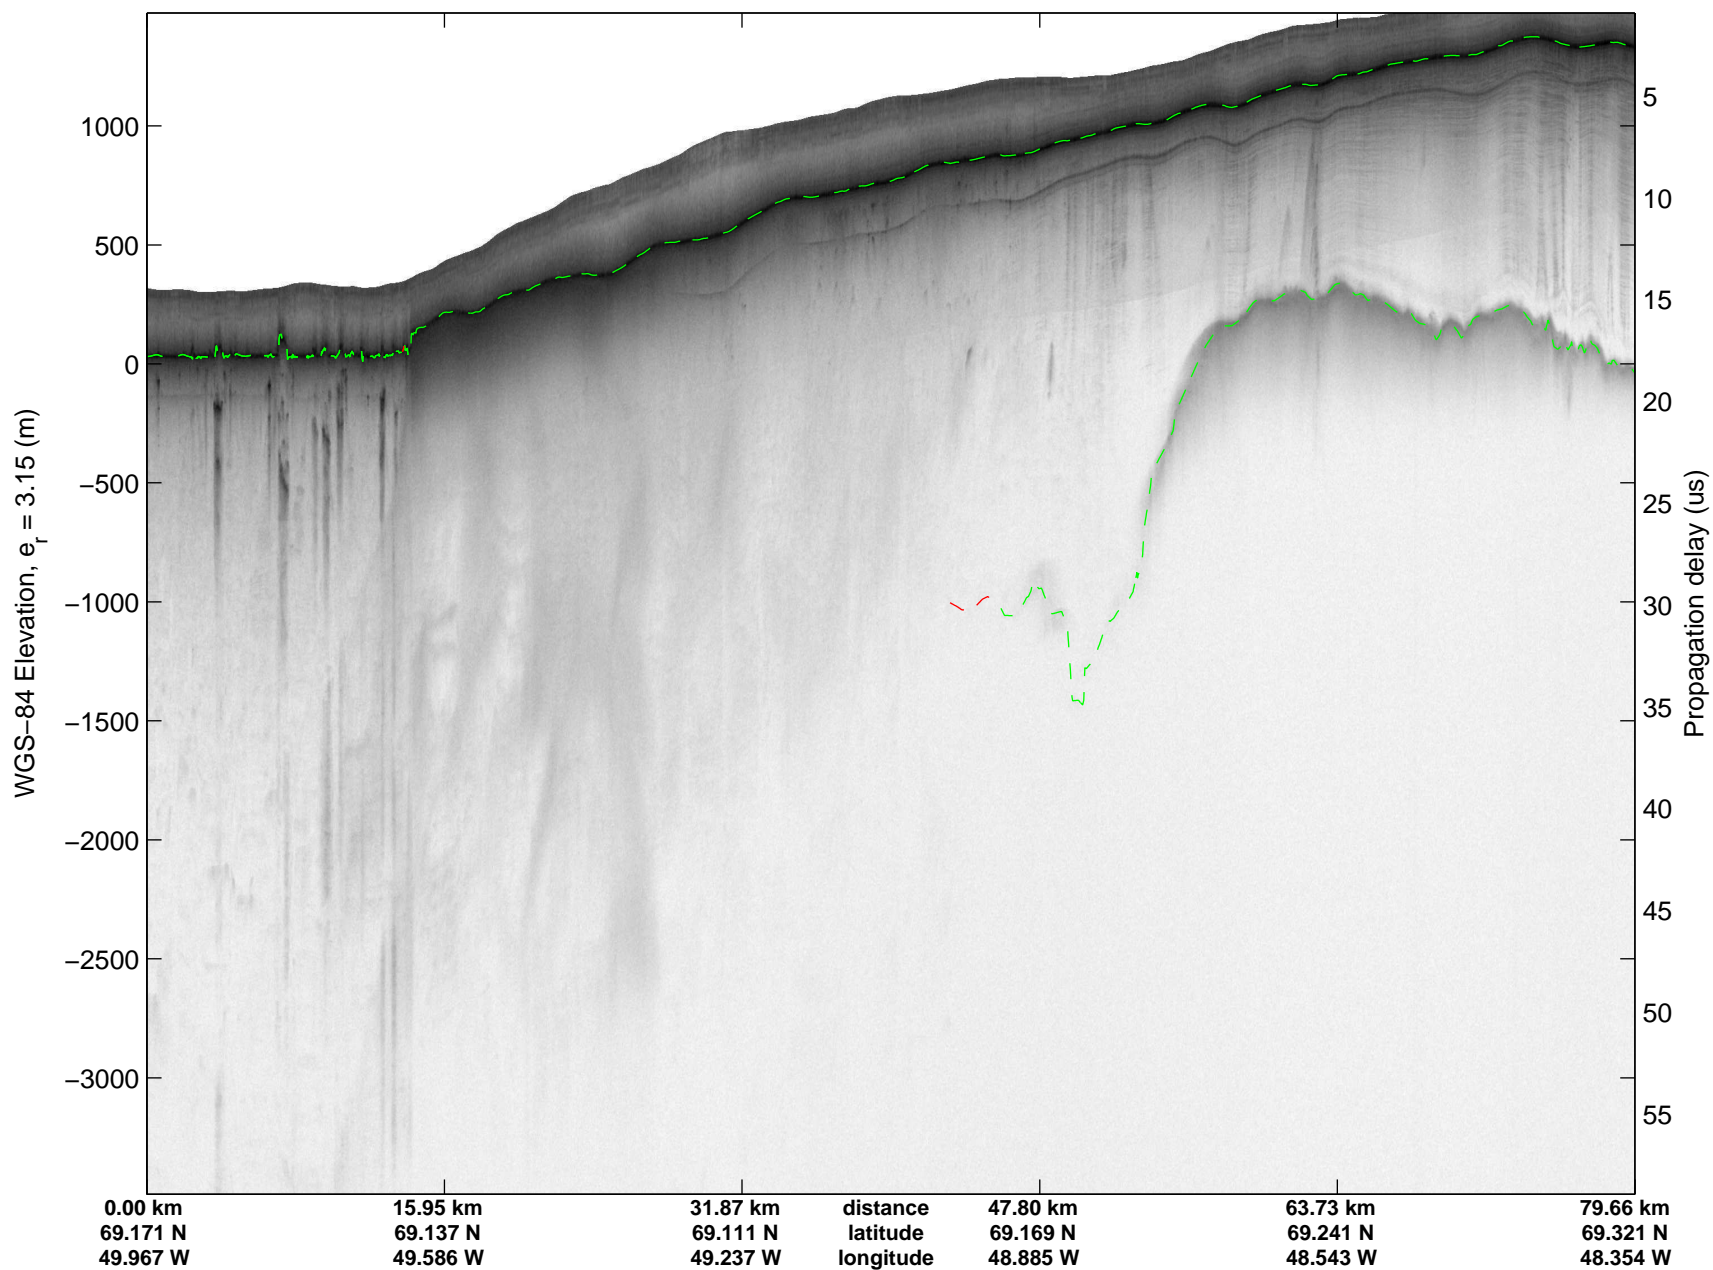

mcrds 2008\_Greenland\_TO: "Jakobshavn Channel" 20080717\_07\_001: 19:09:38.3 to 19:28:26.5 GPS

mcrds 2008\_Greenland\_TO: "Jakobshavn Channel" 20080717\_07\_001: 19:09:38.3 to 19:28:26.5 GPS

mcrds 2008\_Greenland\_TO: "Jakobshavn Channel" 20080717\_07\_002: 19:28:27.5 to 19:33:02.5 GPS

mcrds 2008\_Greenland\_TO: "Jakobshavn Channel" 20080717\_07\_002: 19:28:27.5 to 19:33:02.5 GPS

mcrds 2008\_Greenland\_TO: "Jakobshavn Channel" 20080717\_07\_003: 19:33:03.5 to 19:37:12.8 GPS

mcrds 2008\_Greenland\_TO: "Jakobshavn Channel" 20080717\_07\_003: 19:33:03.5 to 19:37:12.8 GPS

mcrds 2008\_Greenland\_TO: "Jakobshavn Channel" 20080717\_07\_004: 19:37:14.0 to 19:42:35.9 GPS

mcrds 2008\_Greenland\_TO: "Jakobshavn Channel" 20080717\_07\_004: 19:37:14.0 to 19:42:35.9 GPS

mcrds 2008\_Greenland\_TO: "Jakobshavn Channel" 20080717\_07\_005: 19:42:37.0 to 19:46:49.3 GPS

mcrds 2008\_Greenland\_TO: "Jakobshavn Channel" 20080717\_07\_005: 19:42:37.0 to 19:46:49.3 GPS

mcrds 2008\_Greenland\_TO: "Jakobshavn Channel" 20080717\_07\_006: 19:46:50.4 to 19:52:39.0 GPS

mcrds 2008\_Greenland\_TO: "Jakobshavn Channel" 20080717\_07\_006: 19:46:50.4 to 19:52:39.0 GPS