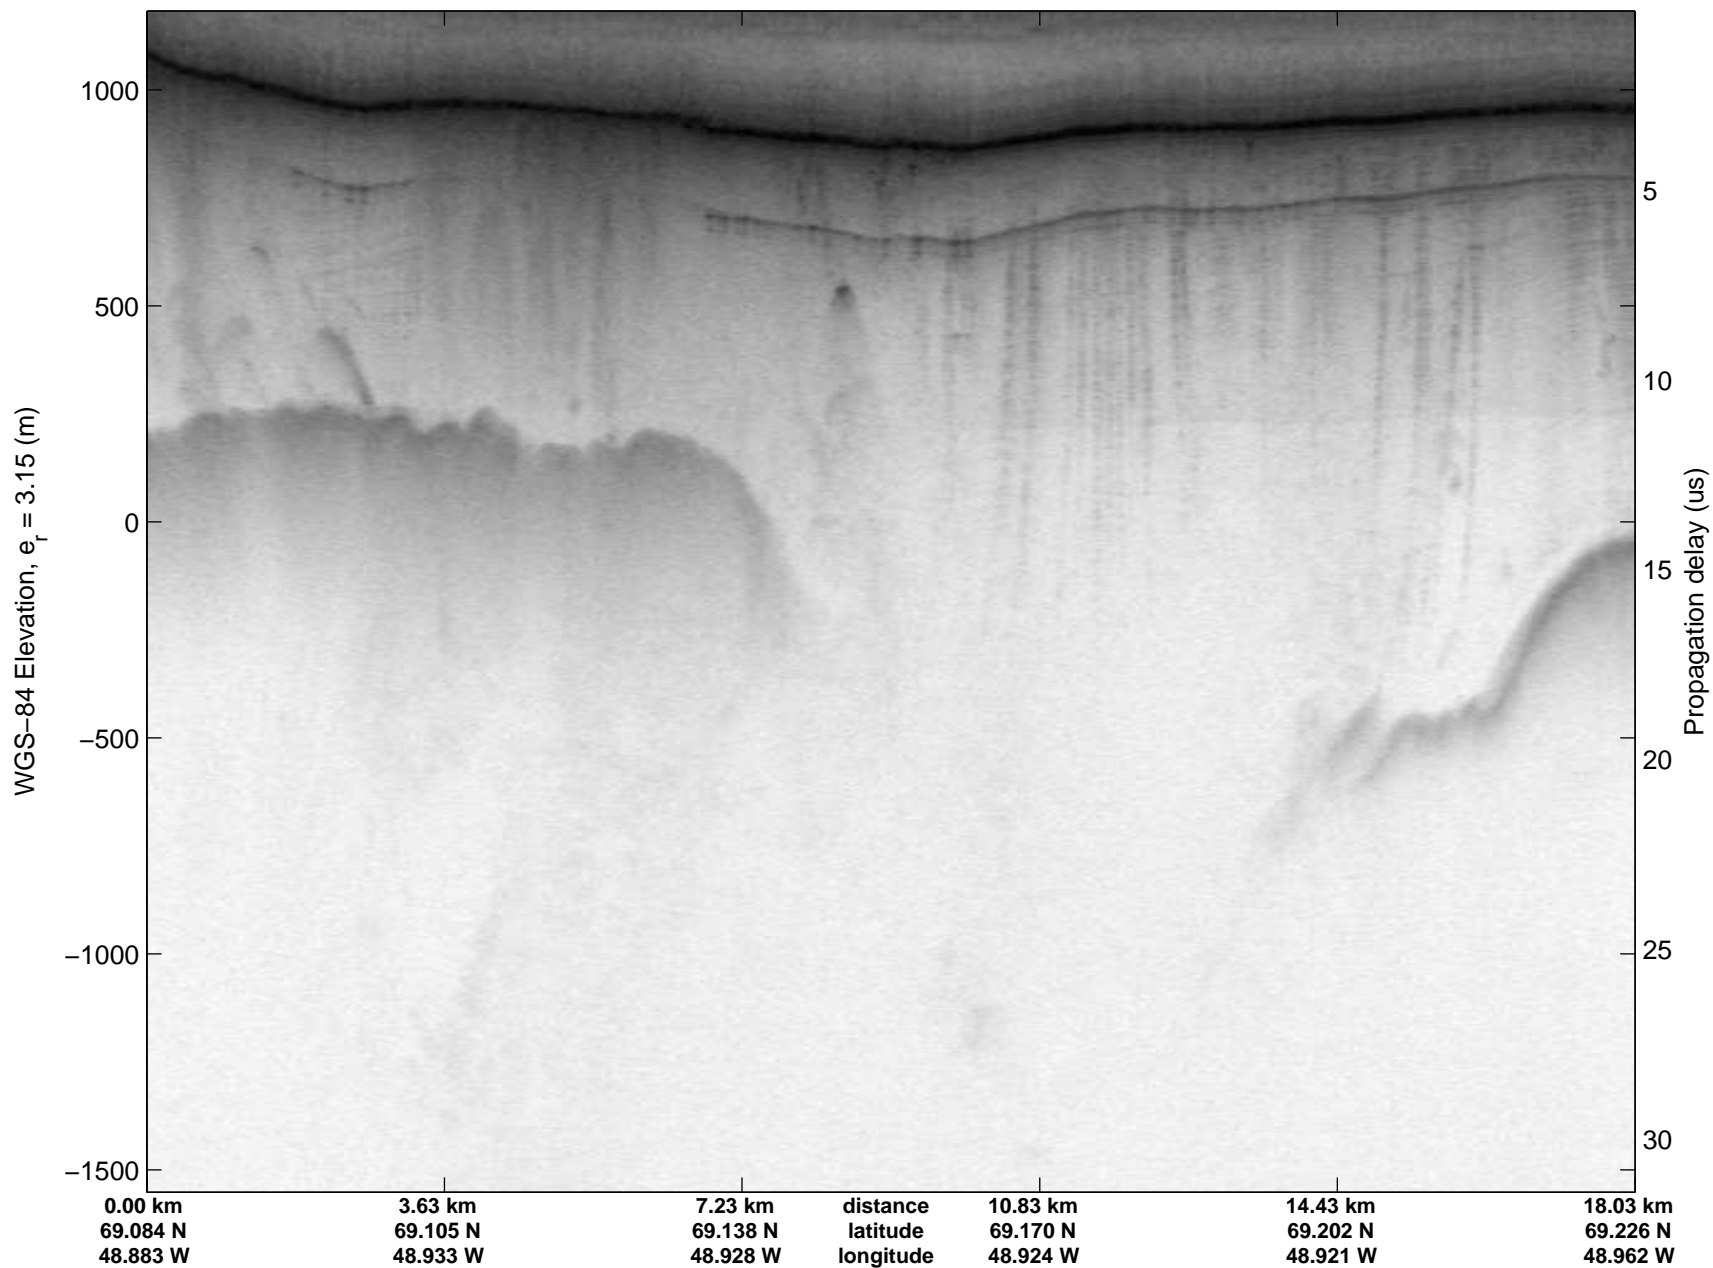

mcrds 2008\_Greenland\_TO: "Jakobshavn Channel" 20080717\_07\_005: 19:42:37.0 to 19:46:49.3 GPS

mcrds 2008\_Greenland\_TO: "Jakobshavn Channel" 20080717\_07\_006: 19:46:50.4 to 19:52:39.0 GPS

mcrds 2008\_Greenland\_TO: "Jakobshavn Channel" 20080717\_07\_006: 19:46:50.4 to 19:52:39.0 GPS

mcrds 2008\_Greenland\_TO: "Jakobshavn Channel" 20080717\_07\_007: 19:52:40.1 to 19:56:41.1 GPS

mcrds 2008\_Greenland\_TO: "Jakobshavn Channel" 20080717\_07\_007: 19:52:40.1 to 19:56:41.1 GPS

mcrds 2008\_Greenland\_TO: "Jakobshavn Channel" 20080717\_07\_008: 19:56:42.0 to 20:02:00.7 GPS