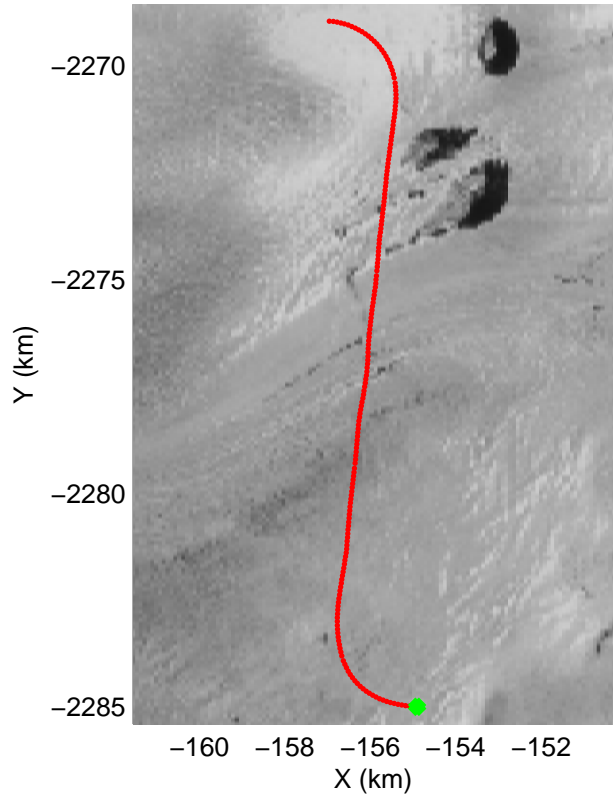

mcrds 2008\_Greenland\_TO: "Jakobshavn Channel" 20080717\_07\_005: 19:42:37.0 to 19:46:49.3 GPS

mcrds 2008\_Greenland\_TO: "Jakobshavn Channel" 20080717\_07\_006: 19:46:50.4 to 19:52:39.0 GPS

mcrds 2008\_Greenland\_TO: "Jakobshavn Channel" 20080717\_07\_006: 19:46:50.4 to 19:52:39.0 GPS