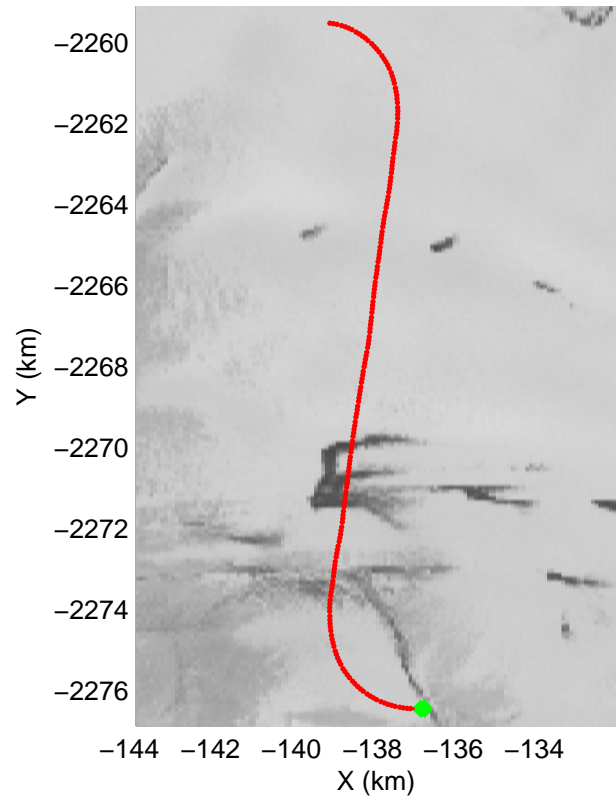

mcrds 2008\_Greenland\_TO: "Jakobshavn Channel" 20080717\_07\_001: 19:09:38.3 to 19:28:26.5 GPS

mcrds 2008\_Greenland\_TO: "Jakobshavn Channel" 20080717\_07\_001: 19:09:38.3 to 19:28:26.5 GPS

mcrds 2008\_Greenland\_TO: "Jakobshavn Channel" 20080717\_07\_002: 19:28:27.5 to 19:33:02.5 GPS

mcrds 2008\_Greenland\_TO: "Jakobshavn Channel" 20080717\_07\_002: 19:28:27.5 to 19:33:02.5 GPS

mcrds 2008\_Greenland\_TO: "Jakobshavn Channel" 20080717\_07\_003: 19:33:03.5 to 19:37:12.8 GPS

mcrds 2008\_Greenland\_TO: "Jakobshavn Channel" 20080717\_07\_003: 19:33:03.5 to 19:37:12.8 GPS