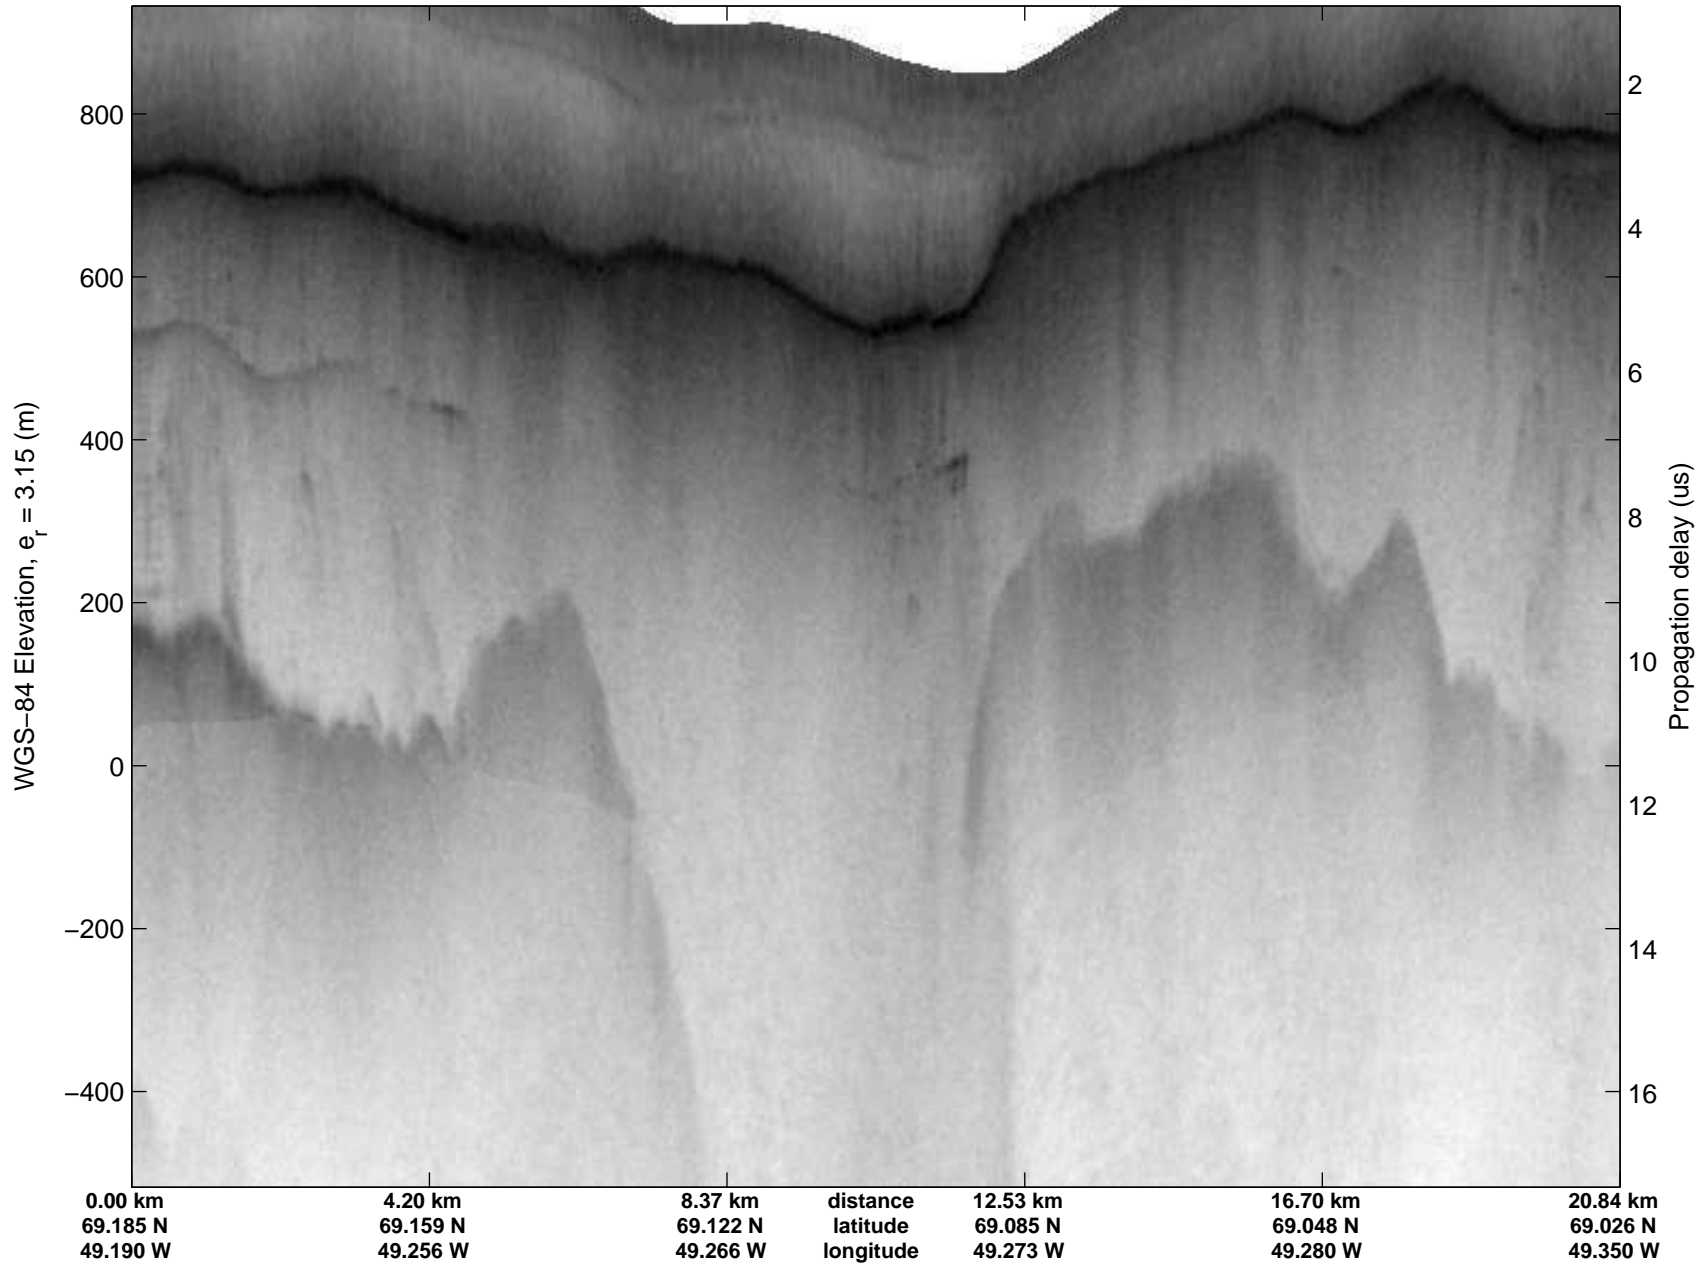

mcrds 2008\_Greenland\_TO: "Jakobshavn Channel" 20080717\_07\_008: 19:56:42.0 to 20:02:00.7 GPS

mcrds 2008\_Greenland\_TO: "Jakobshavn Channel" 20080717\_07\_009: 20:02:01.8 to 20:06:06.2 GPS

mcrds 2008\_Greenland\_TO: "Jakobshavn Channel" 20080717\_07\_009: 20:02:01.8 to 20:06:06.2 GPS

mcrds 2008\_Greenland\_TO: "Jakobshavn Channel" 20080717\_07\_010: 20:06:07.3 to 20:10:59.2 GPS

mcrds 2008\_Greenland\_TO: "Jakobshavn Channel" 20080717\_07\_010: 20:06:07.3 to 20:10:59.2 GPS

mcrds 2008\_Greenland\_TO: "Jakobshavn Channel" 20080717\_07\_011: 20:11:00.1 to 20:15:18.5 GPS