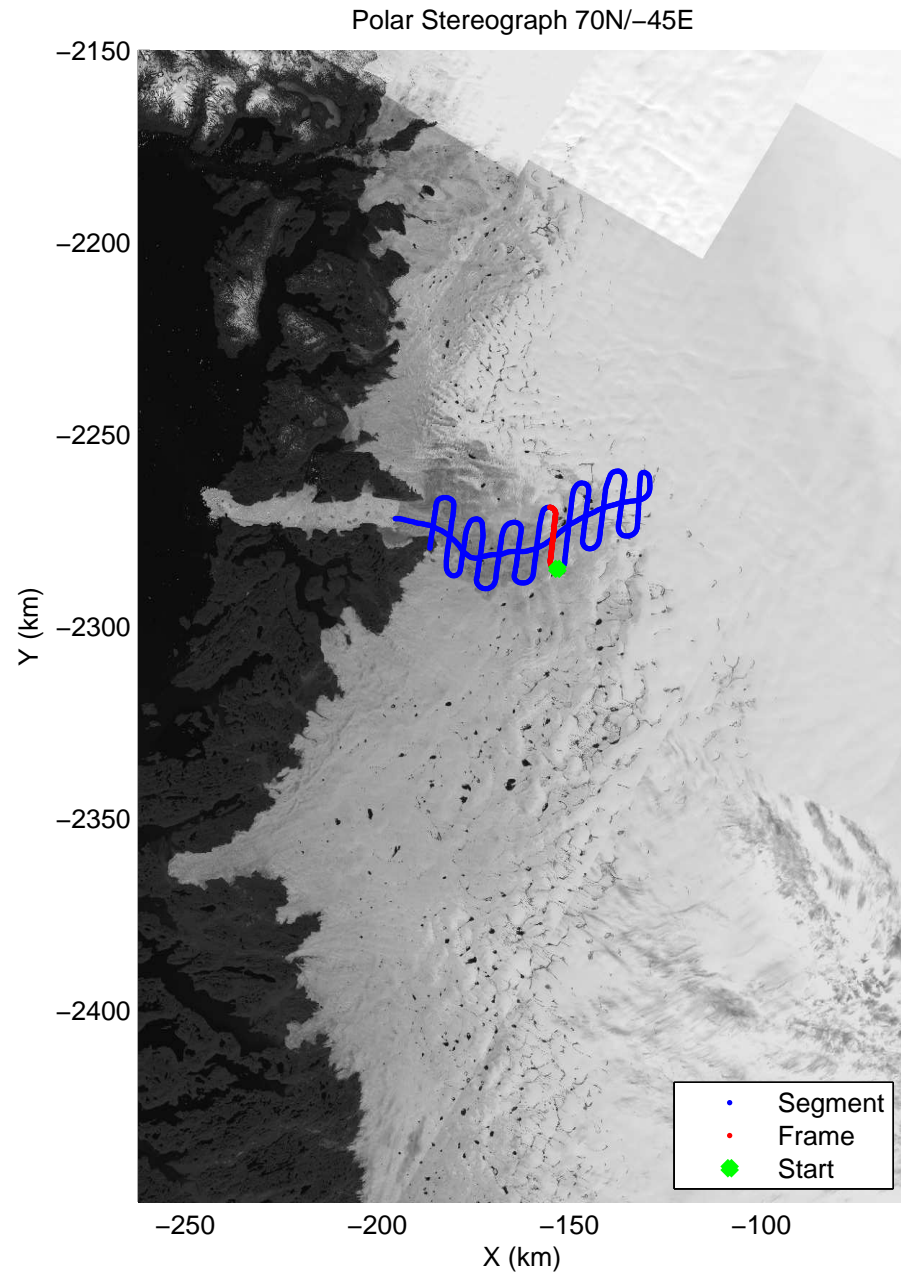

mcrds 2008\_Greenland\_TO: "Jakobshavn Channel" 20080717\_07\_005: 19:42:37.0 to 19:46:49.3 GPS

mcrds 2008\_Greenland\_TO: "Jakobshavn Channel" 20080717\_07\_006: 19:46:50.4 to 19:52:39.0 GPS

mcrds 2008\_Greenland\_TO: "Jakobshavn Channel" 20080717\_07\_006: 19:46:50.4 to 19:52:39.0 GPS