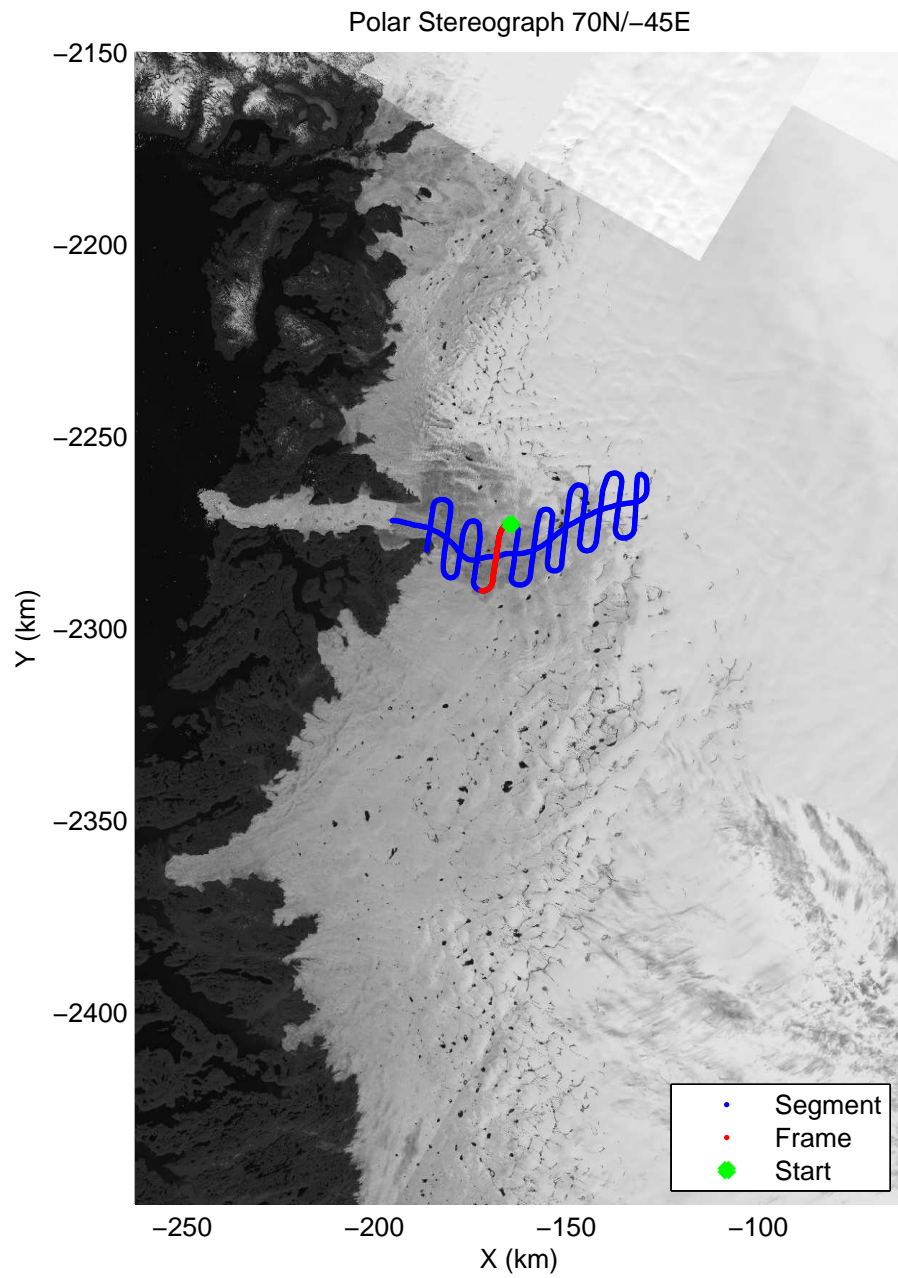

mcrds 2008\_Greenland\_TO: "Jakobshavn Channel" 20080717\_07\_008: 19:56:42.0 to 20:02:00.7 GPS

mcrds 2008\_Greenland\_TO: "Jakobshavn Channel" 20080717\_07\_009: 20:02:01.8 to 20:06:06.2 GPS

mcrds 2008\_Greenland\_TO: "Jakobshavn Channel" 20080717\_07\_009: 20:02:01.8 to 20:06:06.2 GPS