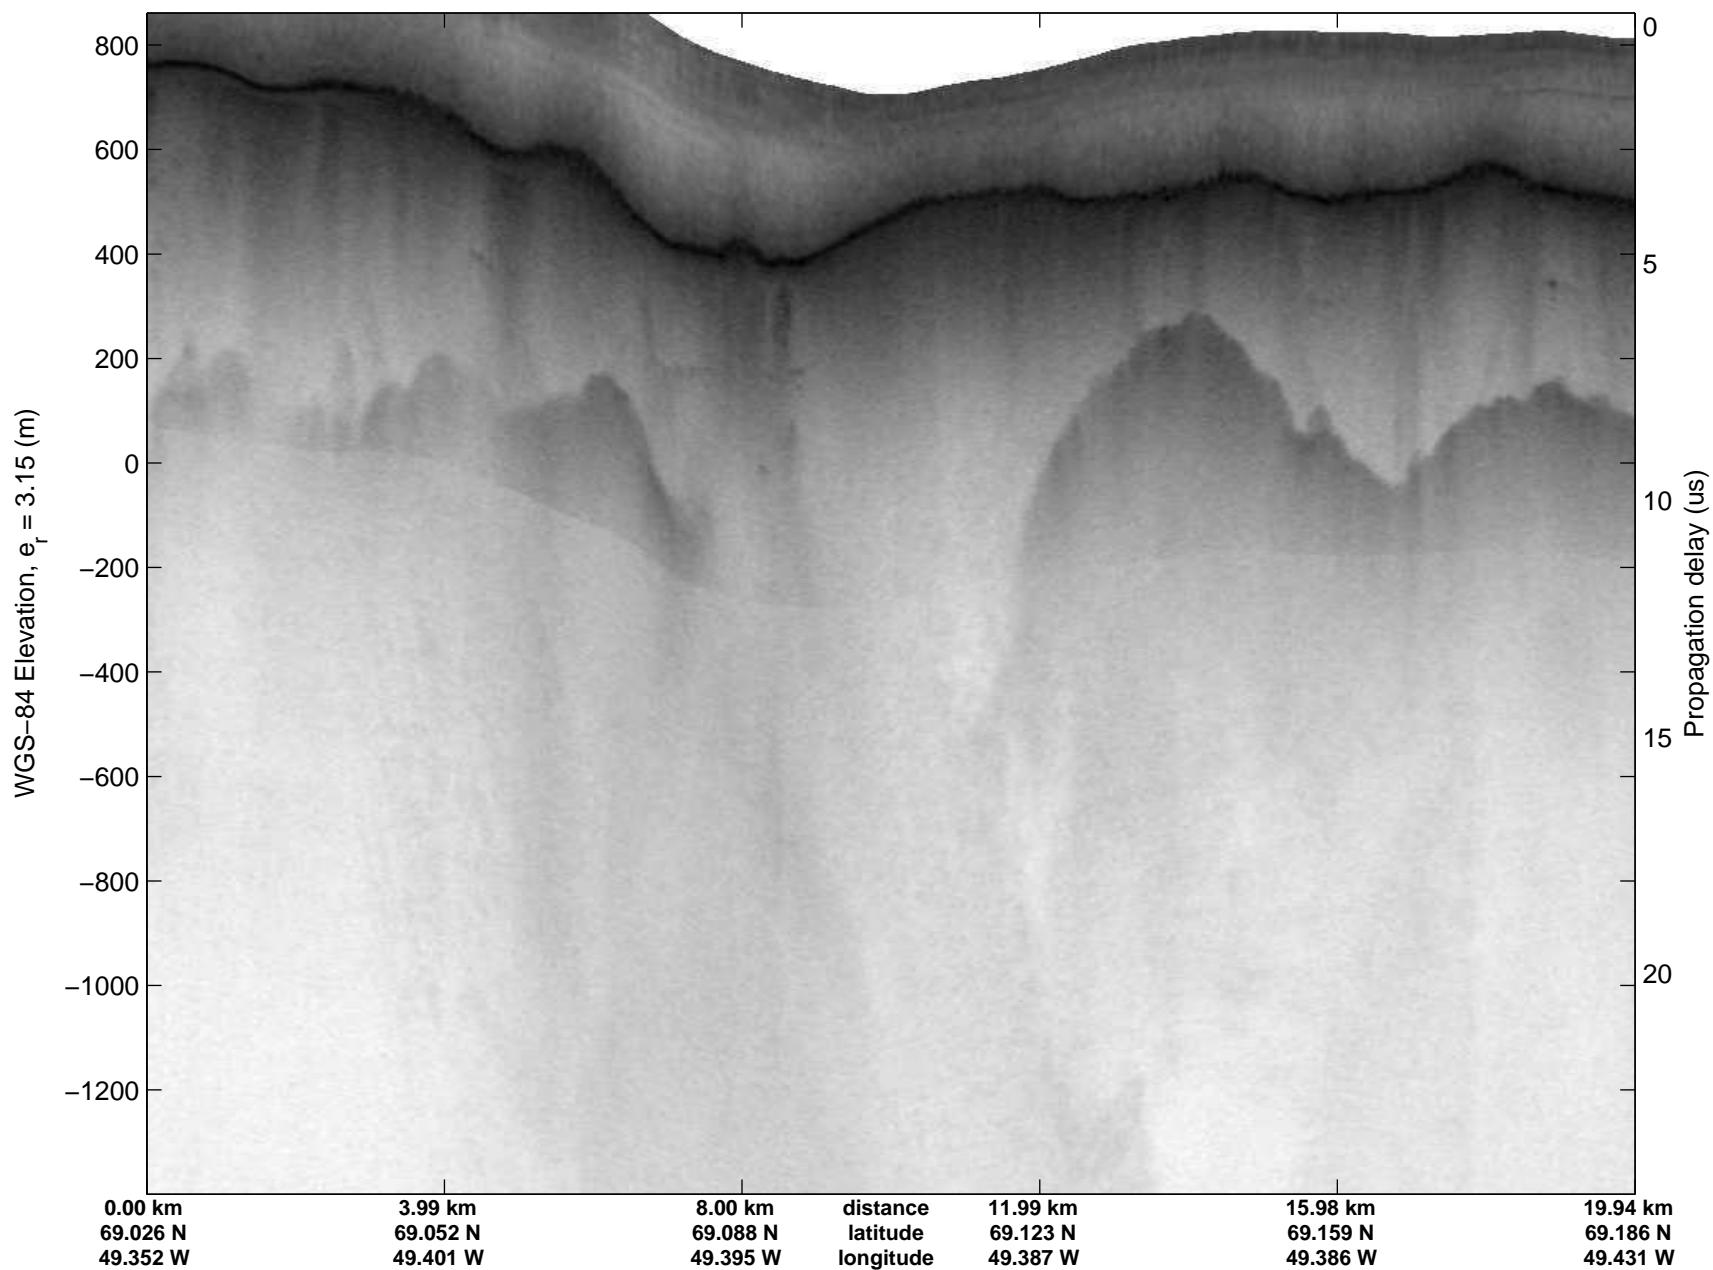

mcrds 2008\_Greenland\_TO: "Jakobshavn Channel" 20080717\_07\_008: 19:56:42.0 to 20:02:00.7 GPS

mcrds 2008\_Greenland\_TO: "Jakobshavn Channel" 20080717\_07\_009: 20:02:01.8 to 20:06:06.2 GPS

mcrds 2008\_Greenland\_TO: "Jakobshavn Channel" 20080717\_07\_009: 20:02:01.8 to 20:06:06.2 GPS

mcrds 2008\_Greenland\_TO: "Jakobshavn Channel" 20080717\_07\_010: 20:06:07.3 to 20:10:59.2 GPS

mcrds 2008\_Greenland\_TO: "Jakobshavn Channel" 20080717\_07\_010: 20:06:07.3 to 20:10:59.2 GPS

mcrds 2008\_Greenland\_TO: "Jakobshavn Channel" 20080717\_07\_011: 20:11:00.1 to 20:15:18.5 GPS

mcrds 2008\_Greenland\_TO: "Jakobshavn Channel" 20080717\_07\_011: 20:11:00.1 to 20:15:18.5 GPS

mcrds 2008\_Greenland\_TO: "Jakobshavn Channel" 20080717\_07\_012: 20:15:19.6 to 20:19:35.7 GPS

mcrds 2008\_Greenland\_TO: "Jakobshavn Channel" 20080717\_07\_012: 20:15:19.6 to 20:19:35.7 GPS