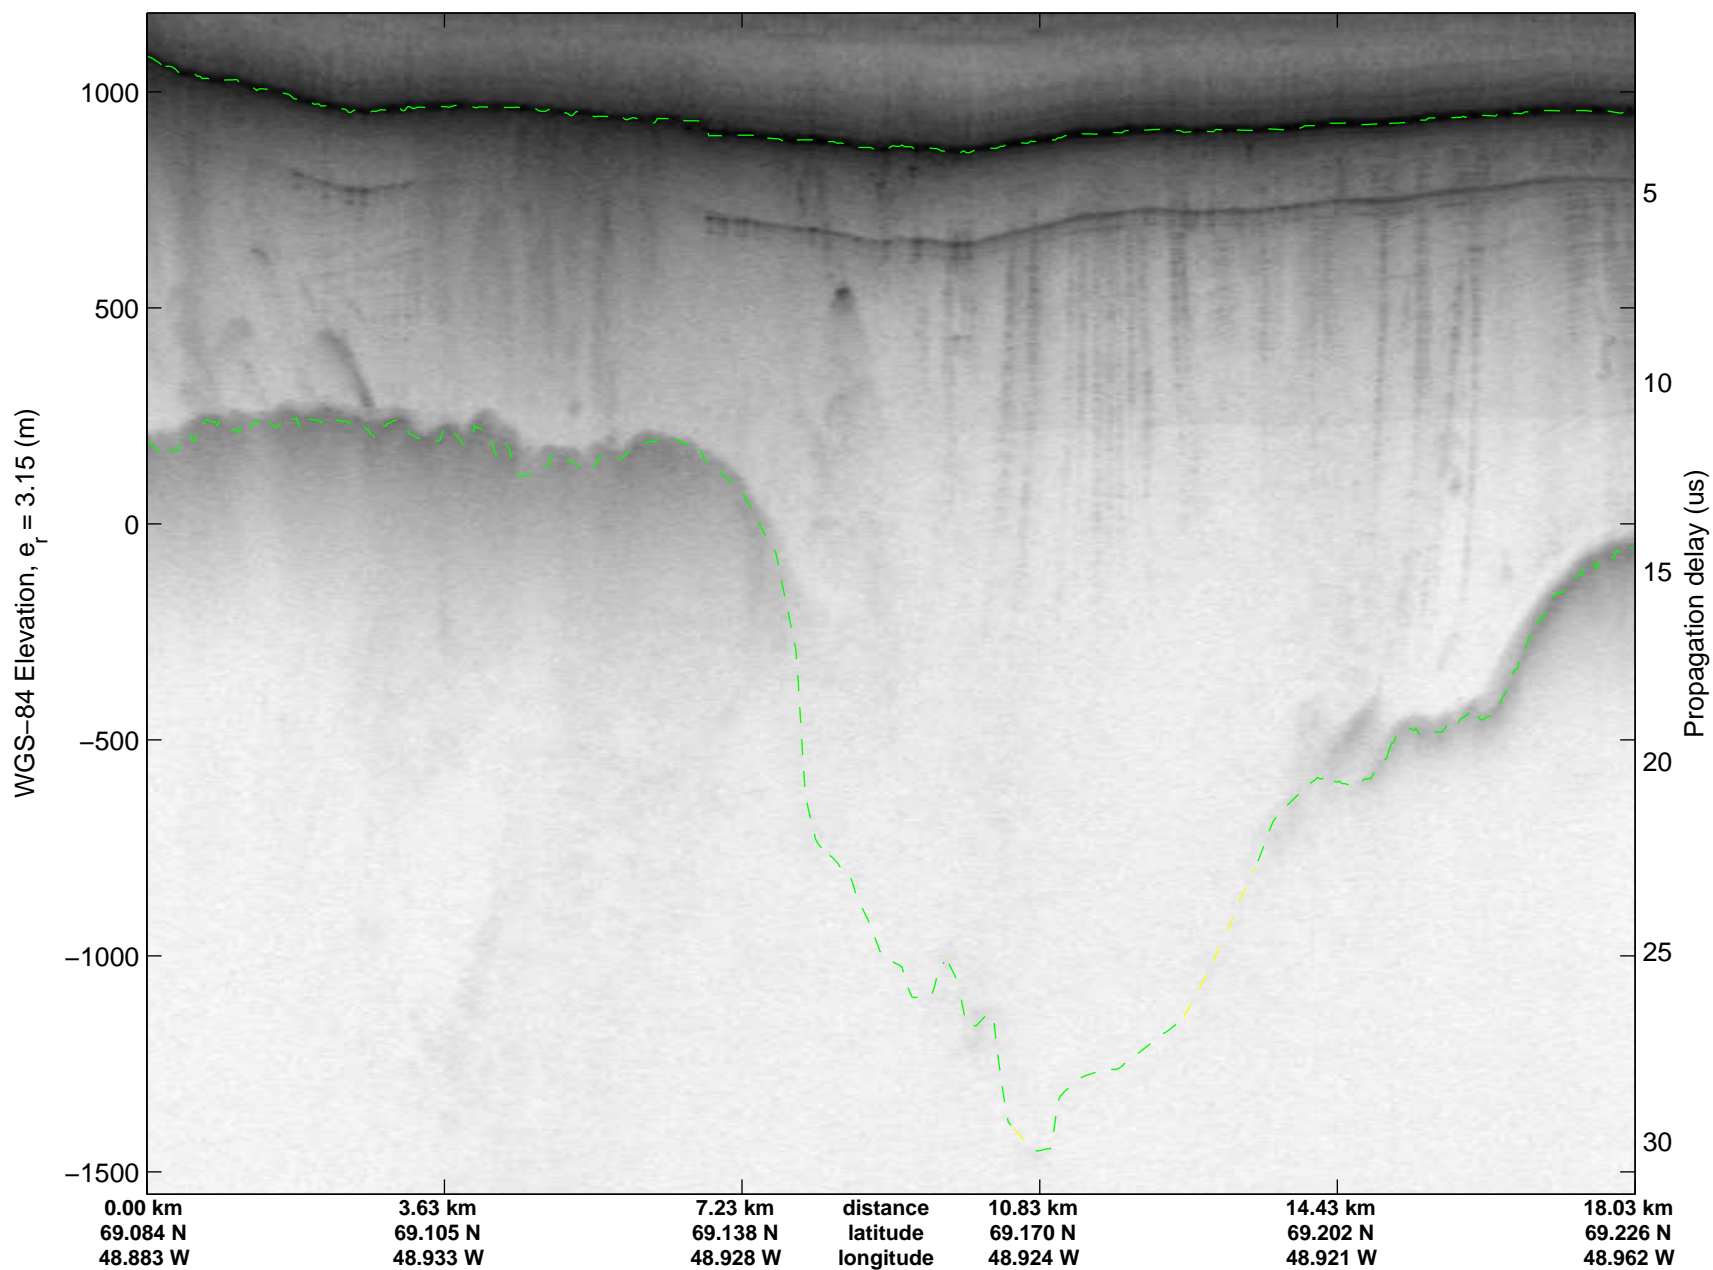

mcrds 2008\_Greenland\_TO: "Jakobshavn Channel" 20080717\_07\_004: 19:37:14.0 to 19:42:35.9 GPS

mcrds 2008\_Greenland\_TO: "Jakobshavn Channel" 20080717\_07\_004: 19:37:14.0 to 19:42:35.9 GPS

mcrds 2008\_Greenland\_TO: "Jakobshavn Channel" 20080717\_07\_005: 19:42:37.0 to 19:46:49.3 GPS

mcrds 2008\_Greenland\_TO: "Jakobshavn Channel" 20080717\_07\_005: 19:42:37.0 to 19:46:49.3 GPS

mcrds 2008\_Greenland\_TO: "Jakobshavn Channel" 20080717\_07\_006: 19:46:50.4 to 19:52:39.0 GPS

mcrds 2008\_Greenland\_TO: "Jakobshavn Channel" 20080717\_07\_006: 19:46:50.4 to 19:52:39.0 GPS

mcrds 2008\_Greenland\_TO: "Jakobshavn Channel" 20080717\_07\_007: 19:52:40.1 to 19:56:41.1 GPS

mcrds 2008\_Greenland\_TO: "Jakobshavn Channel" 20080717\_07\_007: 19:52:40.1 to 19:56:41.1 GPS

mcrds 2008\_Greenland\_TO: "Jakobshavn Channel" 20080717\_07\_008: 19:56:42.0 to 20:02:00.7 GPS

mcrds 2008\_Greenland\_TO: "Jakobshavn Channel" 20080717\_07\_008: 19:56:42.0 to 20:02:00.7 GPS

mcrds 2008\_Greenland\_TO: "Jakobshavn Channel" 20080717\_07\_009: 20:02:01.8 to 20:06:06.2 GPS

mcrds 2008\_Greenland\_TO: "Jakobshavn Channel" 20080717\_07\_009: 20:02:01.8 to 20:06:06.2 GPS