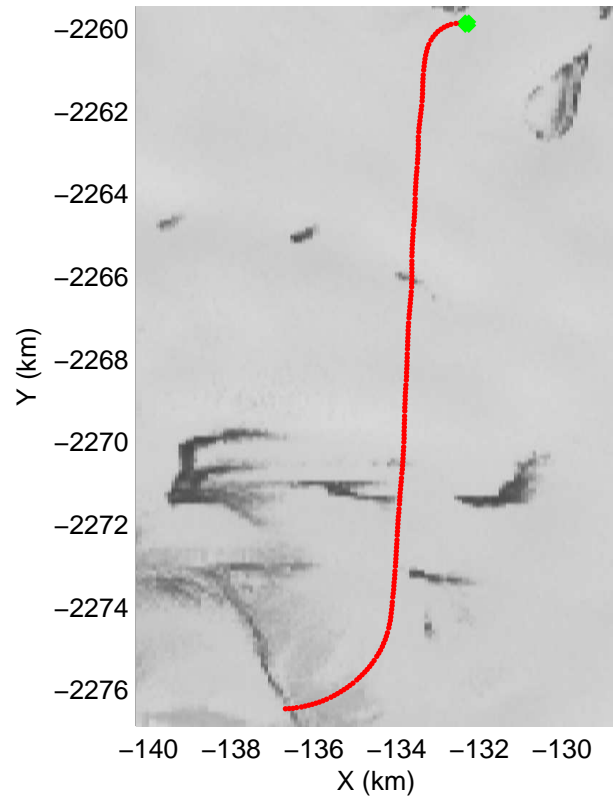

mcrds 2008\_Greenland\_TO: "Jakobshavn Channel" 20080717\_07\_001: 19:09:38.3 to 19:28:26.5 GPS

mcrds 2008\_Greenland\_TO: "Jakobshavn Channel" 20080717\_07\_001: 19:09:38.3 to 19:28:26.5 GPS

mcrds 2008\_Greenland\_TO: "Jakobshavn Channel" 20080717\_07\_002: 19:28:27.5 to 19:33:02.5 GPS