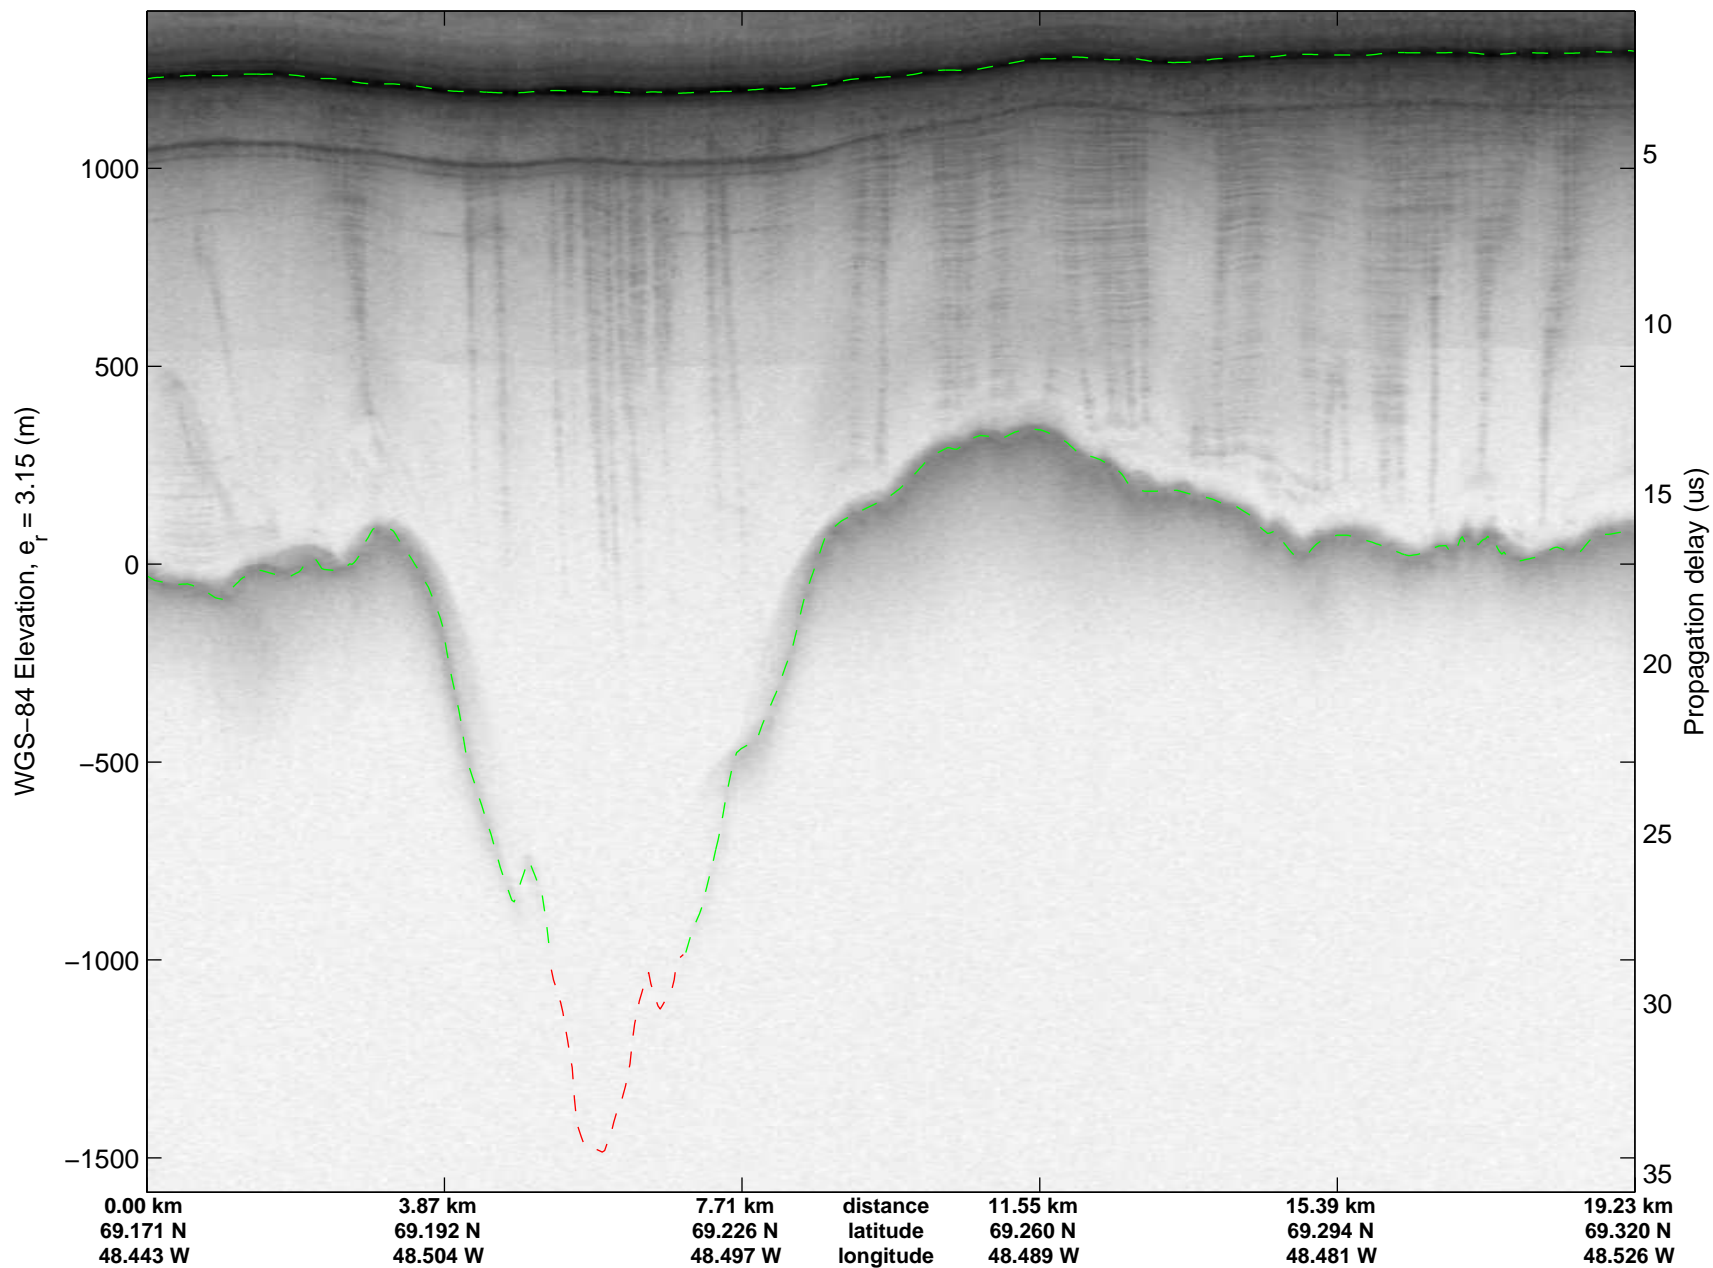

mcrds 2008\_Greenland\_TO: "Jakobshavn Channel" 20080717\_07\_002: 19:28:27.5 to 19:33:02.5 GPS

mcrds 2008\_Greenland\_TO: "Jakobshavn Channel" 20080717\_07\_003: 19:33:03.5 to 19:37:12.8 GPS

mcrds 2008\_Greenland\_TO: "Jakobshavn Channel" 20080717\_07\_003: 19:33:03.5 to 19:37:12.8 GPS

mcrds 2008\_Greenland\_TO: "Jakobshavn Channel" 20080717\_07\_004: 19:37:14.0 to 19:42:35.9 GPS

mcrds 2008\_Greenland\_TO: "Jakobshavn Channel" 20080717\_07\_004: 19:37:14.0 to 19:42:35.9 GPS

mcrds 2008\_Greenland\_TO: "Jakobshavn Channel" 20080717\_07\_005: 19:42:37.0 to 19:46:49.3 GPS

mcrds 2008\_Greenland\_TO: "Jakobshavn Channel" 20080717\_07\_005: 19:42:37.0 to 19:46:49.3 GPS

mcrds 2008\_Greenland\_TO: "Jakobshavn Channel" 20080717\_07\_006: 19:46:50.4 to 19:52:39.0 GPS

mcrds 2008\_Greenland\_TO: "Jakobshavn Channel" 20080717\_07\_006: 19:46:50.4 to 19:52:39.0 GPS

mcrds 2008\_Greenland\_TO: "Jakobshavn Channel" 20080717\_07\_007: 19:52:40.1 to 19:56:41.1 GPS

mcrds 2008\_Greenland\_TO: "Jakobshavn Channel" 20080717\_07\_007: 19:52:40.1 to 19:56:41.1 GPS

mcrds 2008\_Greenland\_TO: "Jakobshavn Channel" 20080717\_07\_008: 19:56:42.0 to 20:02:00.7 GPS