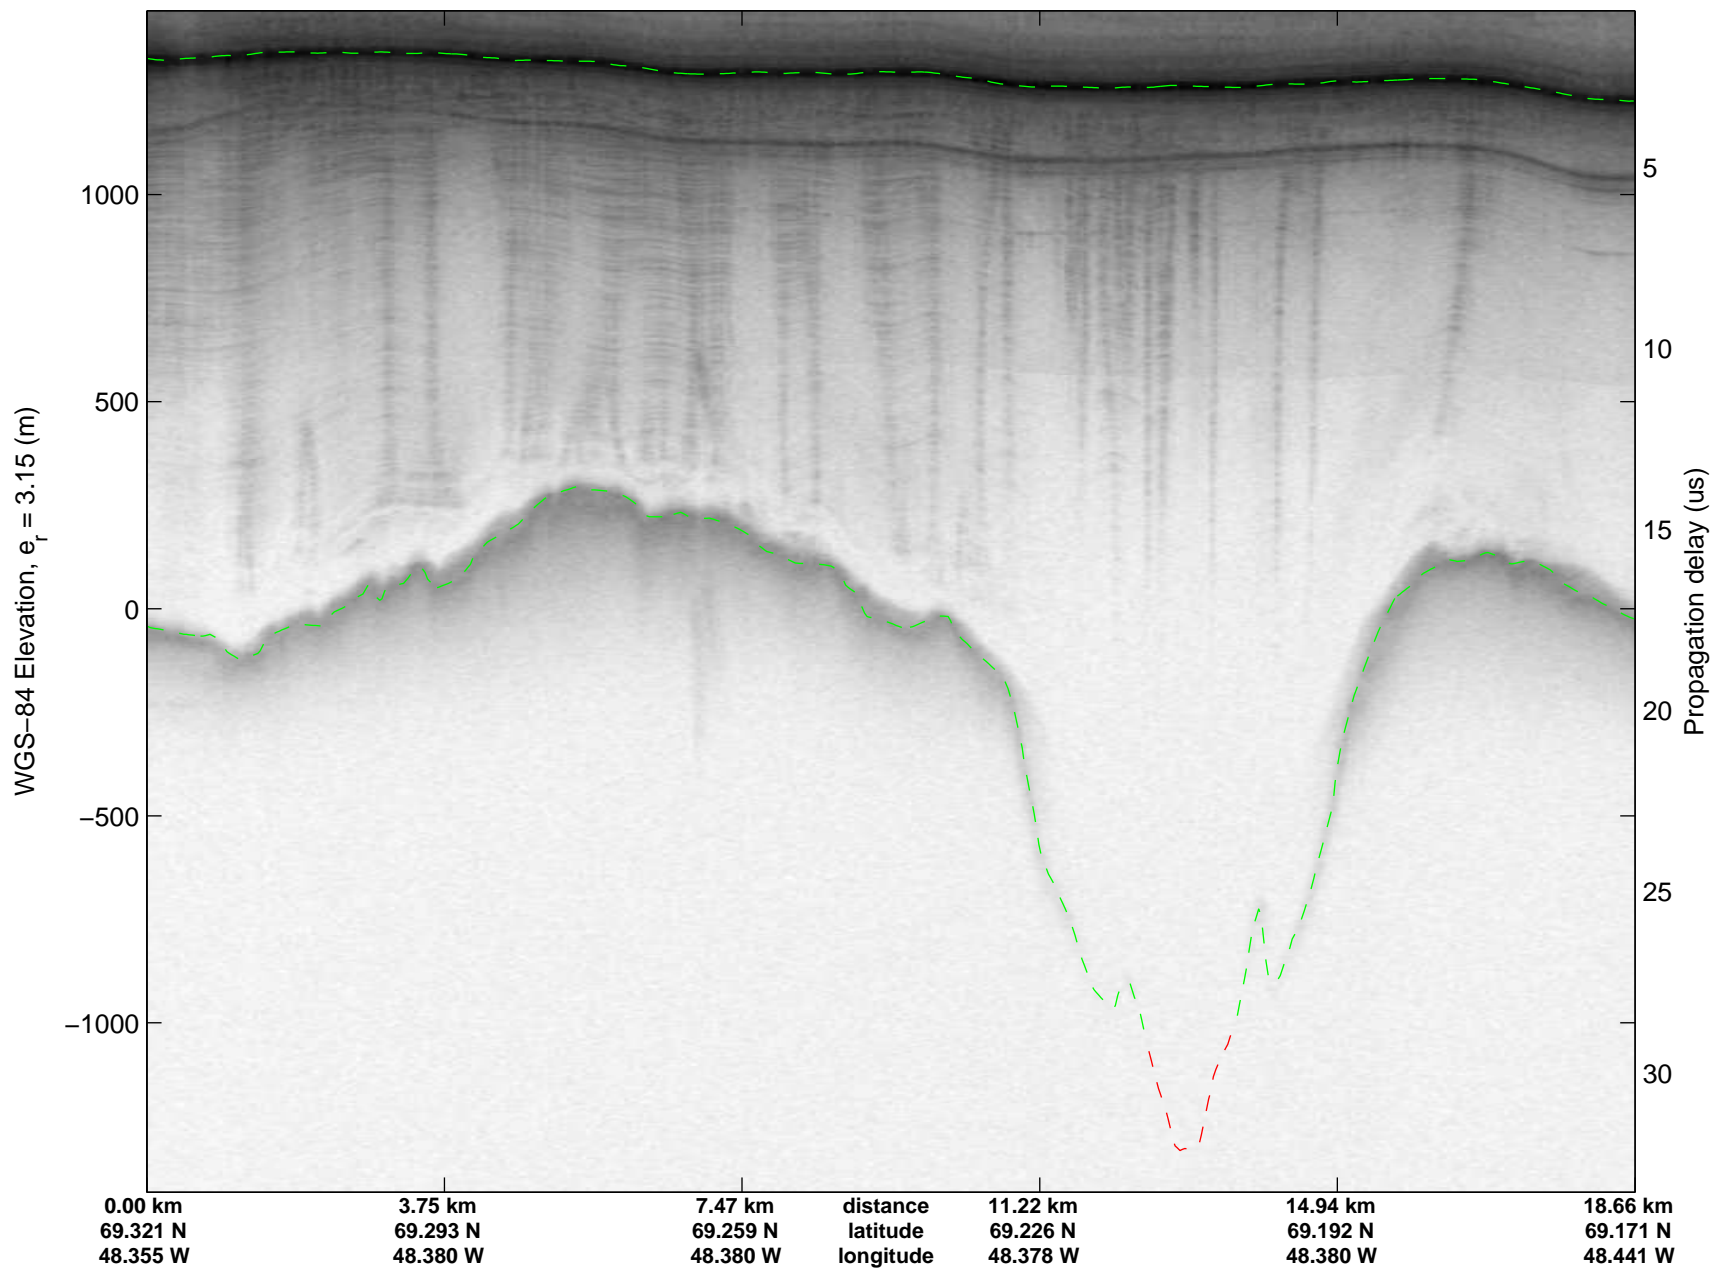

mcrds 2008\_Greenland\_TO: "Jakobshavn Channel" 20080717\_07\_001: 19:09:38.3 to 19:28:26.5 GPS

mcrds 2008\_Greenland\_TO: "Jakobshavn Channel" 20080717\_07\_001: 19:09:38.3 to 19:28:26.5 GPS

mcrds 2008\_Greenland\_TO: "Jakobshavn Channel" 20080717\_07\_002: 19:28:27.5 to 19:33:02.5 GPS

mcrds 2008\_Greenland\_TO: "Jakobshavn Channel" 20080717\_07\_002: 19:28:27.5 to 19:33:02.5 GPS

mcrds 2008\_Greenland\_TO: "Jakobshavn Channel" 20080717\_07\_003: 19:33:03.5 to 19:37:12.8 GPS

mcrds 2008\_Greenland\_TO: "Jakobshavn Channel" 20080717\_07\_003: 19:33:03.5 to 19:37:12.8 GPS

mcrds 2008\_Greenland\_TO: "Jakobshavn Channel" 20080717\_07\_004: 19:37:14.0 to 19:42:35.9 GPS

mcrds 2008\_Greenland\_TO: "Jakobshavn Channel" 20080717\_07\_004: 19:37:14.0 to 19:42:35.9 GPS

mcrds 2008\_Greenland\_TO: "Jakobshavn Channel" 20080717\_07\_005: 19:42:37.0 to 19:46:49.3 GPS

mcrds 2008\_Greenland\_TO: "Jakobshavn Channel" 20080717\_07\_014: 20:24:27.7 to 20:28:01.1 GPS