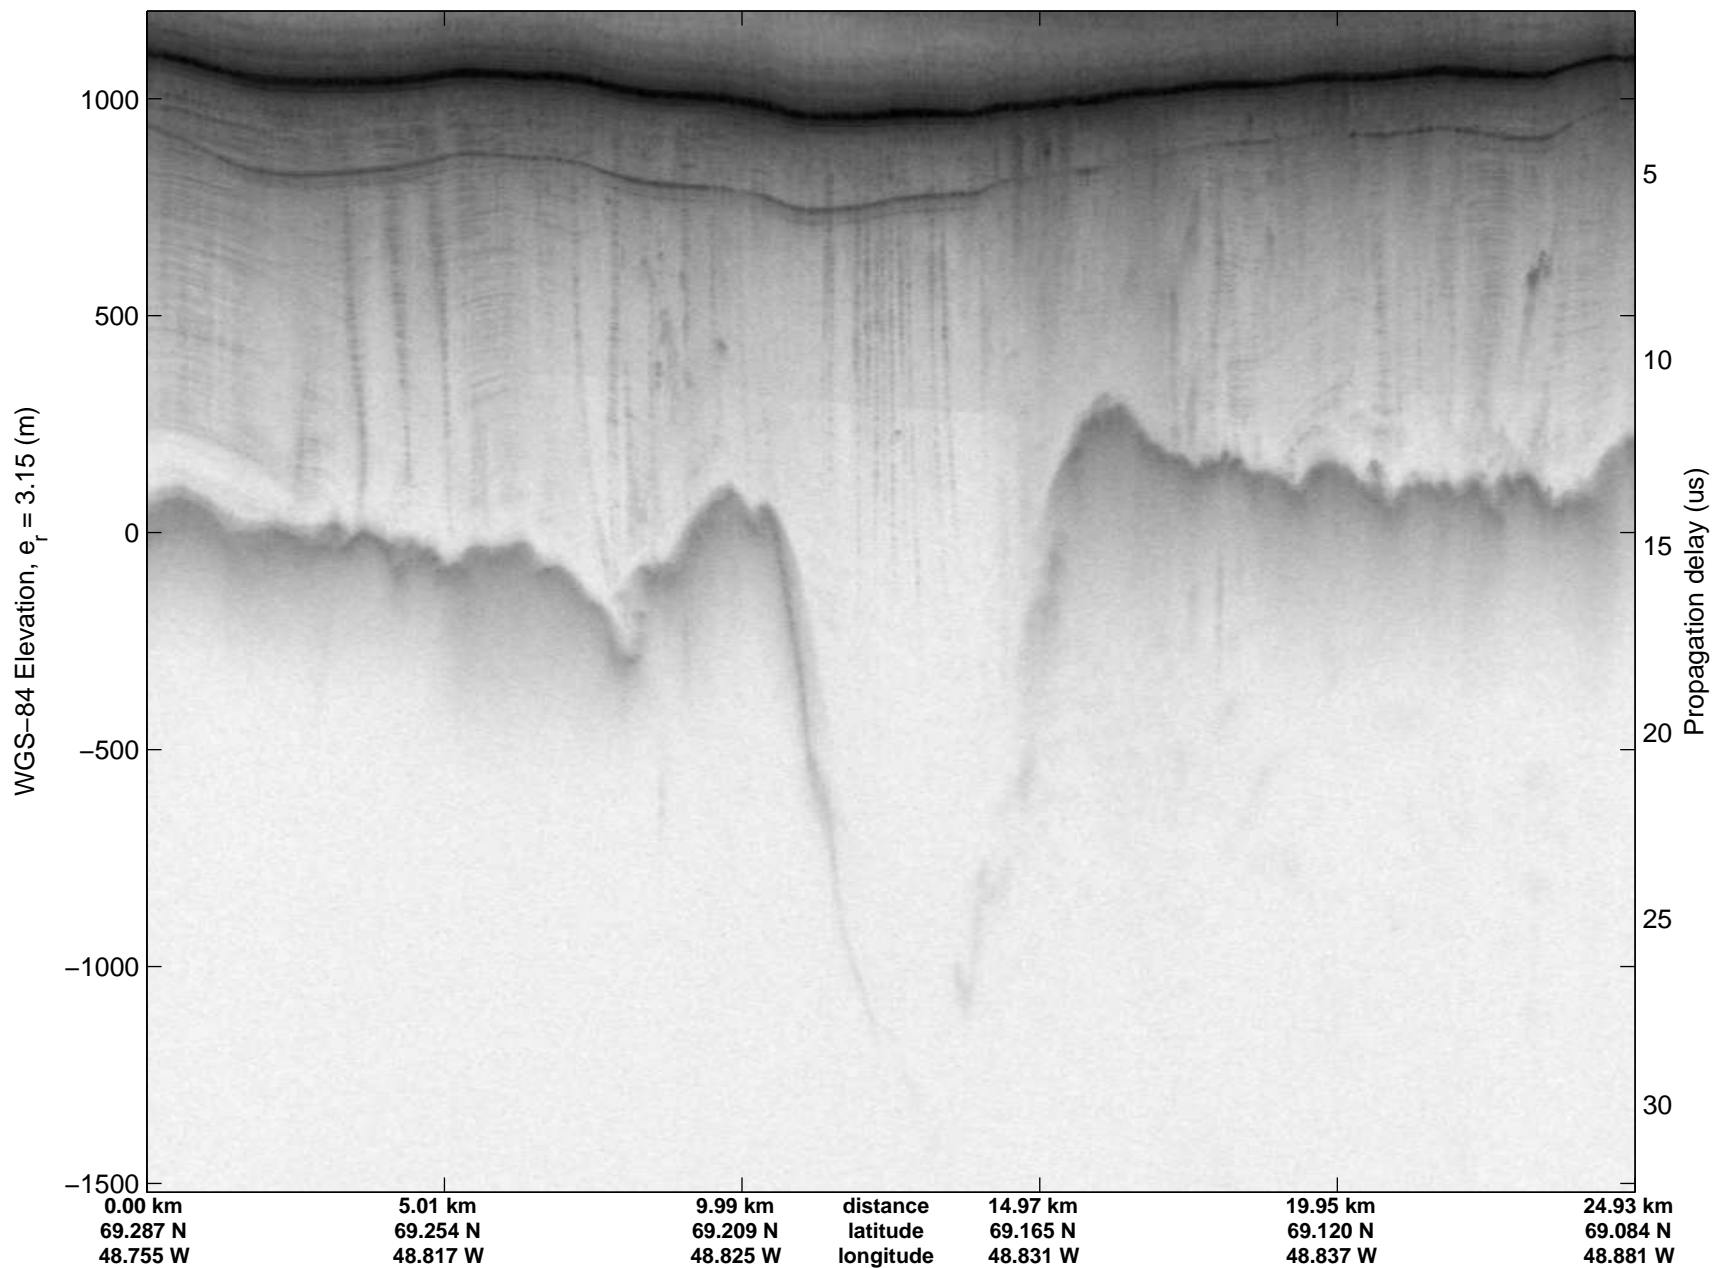

mcrds 2008\_Greenland\_TO: "Jakobshavn Channel" 20080717\_07\_004: 19:37:14.0 to 19:42:35.9 GPS

mcrds 2008\_Greenland\_TO: "Jakobshavn Channel" 20080717\_07\_004: 19:37:14.0 to 19:42:35.9 GPS

mcrds 2008\_Greenland\_TO: "Jakobshavn Channel" 20080717\_07\_005: 19:42:37.0 to 19:46:49.3 GPS

mcrds 2008\_Greenland\_TO: "Jakobshavn Channel" 20080717\_07\_005: 19:42:37.0 to 19:46:49.3 GPS

mcrds 2008\_Greenland\_TO: "Jakobshavn Channel" 20080717\_07\_006: 19:46:50.4 to 19:52:39.0 GPS

mcrds 2008\_Greenland\_TO: "Jakobshavn Channel" 20080717\_07\_006: 19:46:50.4 to 19:52:39.0 GPS

mcrds 2008\_Greenland\_TO: "Jakobshavn Channel" 20080717\_07\_007: 19:52:40.1 to 19:56:41.1 GPS

mcrds 2008\_Greenland\_TO: "Jakobshavn Channel" 20080717\_07\_007: 19:52:40.1 to 19:56:41.1 GPS

mcrds 2008\_Greenland\_TO: "Jakobshavn Channel" 20080717\_07\_008: 19:56:42.0 to 20:02:00.7 GPS