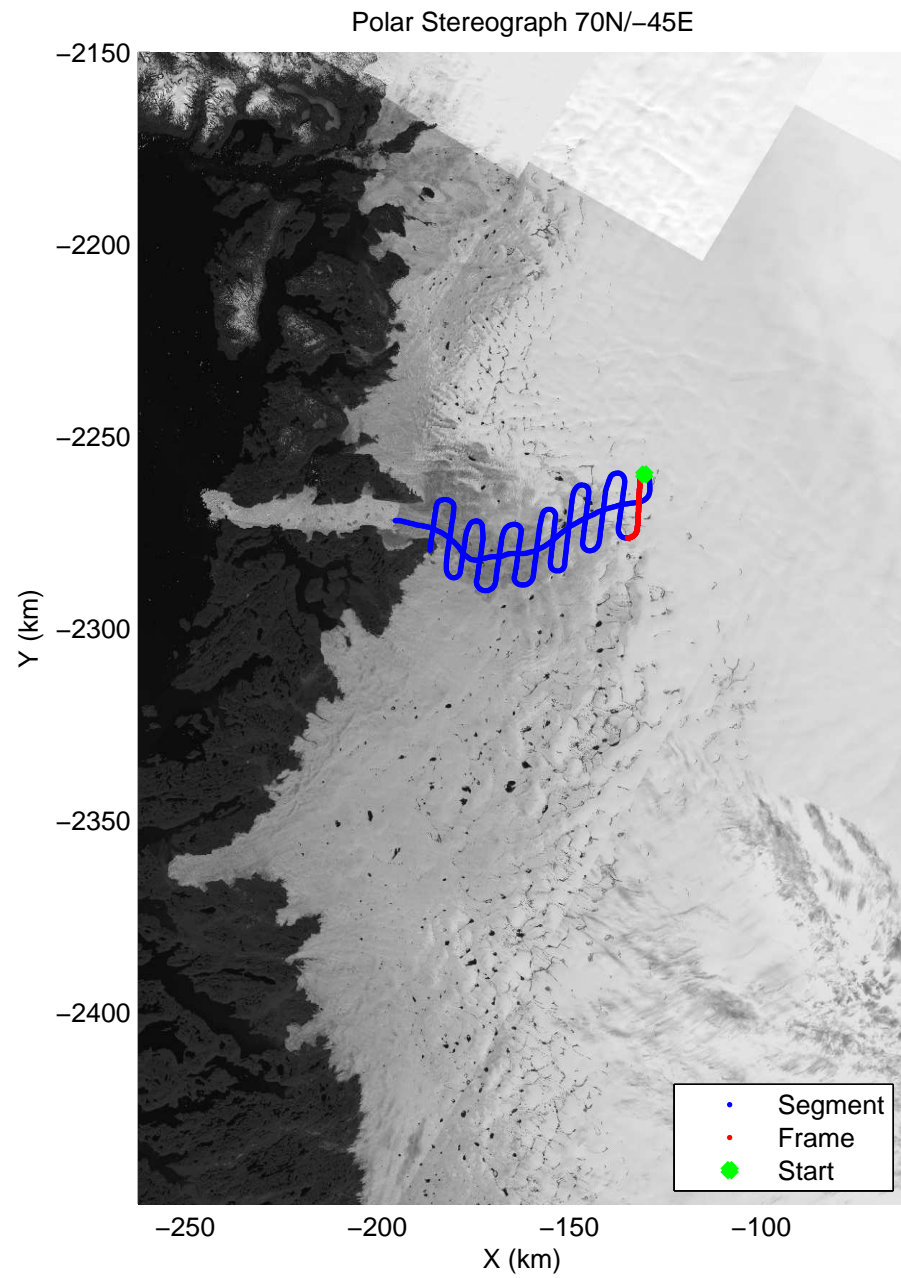

mcrds 2008\_Greenland\_TO: "Jakobshavn Channel" 20080717\_07\_001: 19:09:38.3 to 19:28:26.5 GPS

mcrds 2008\_Greenland\_TO: "Jakobshavn Channel" 20080717\_07\_001: 19:09:38.3 to 19:28:26.5 GPS

mcrds 2008\_Greenland\_TO: "Jakobshavn Channel" 20080717\_07\_002: 19:28:27.5 to 19:33:02.5 GPS

mcrds 2008\_Greenland\_TO: "Jakobshavn Channel" 20080717\_07\_014: 20:24:27.7 to 20:28:01.1 GPS