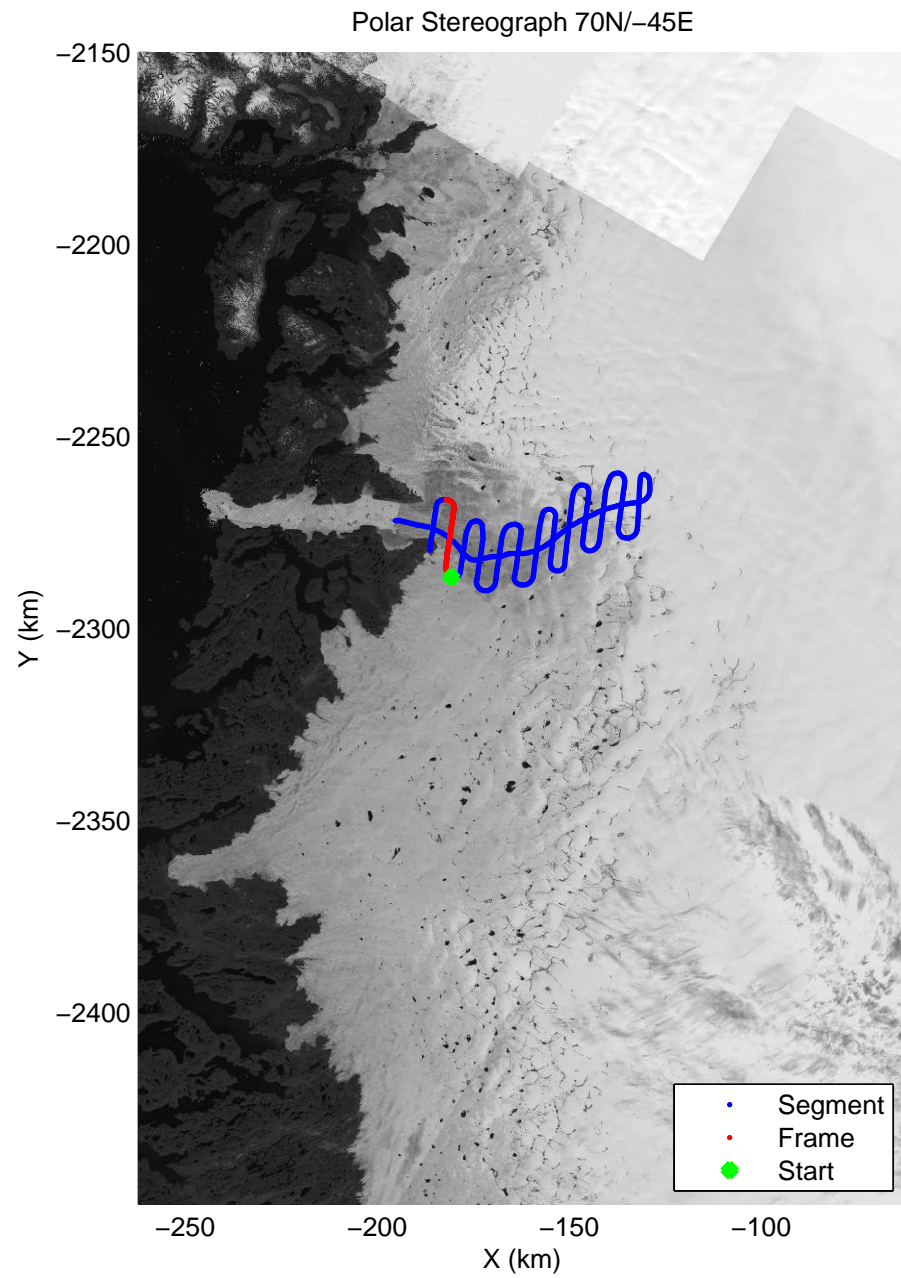

mcrds 2008\_Greenland\_TO: "Jakobshavn Channel" 20080717\_07\_011: 20:11:00.1 to 20:15:18.5 GPS

mcrds 2008\_Greenland\_TO: "Jakobshavn Channel" 20080717\_07\_012: 20:15:19.6 to 20:19:35.7 GPS

mcrds 2008\_Greenland\_TO: "Jakobshavn Channel" 20080717\_07\_012: 20:15:19.6 to 20:19:35.7 GPS