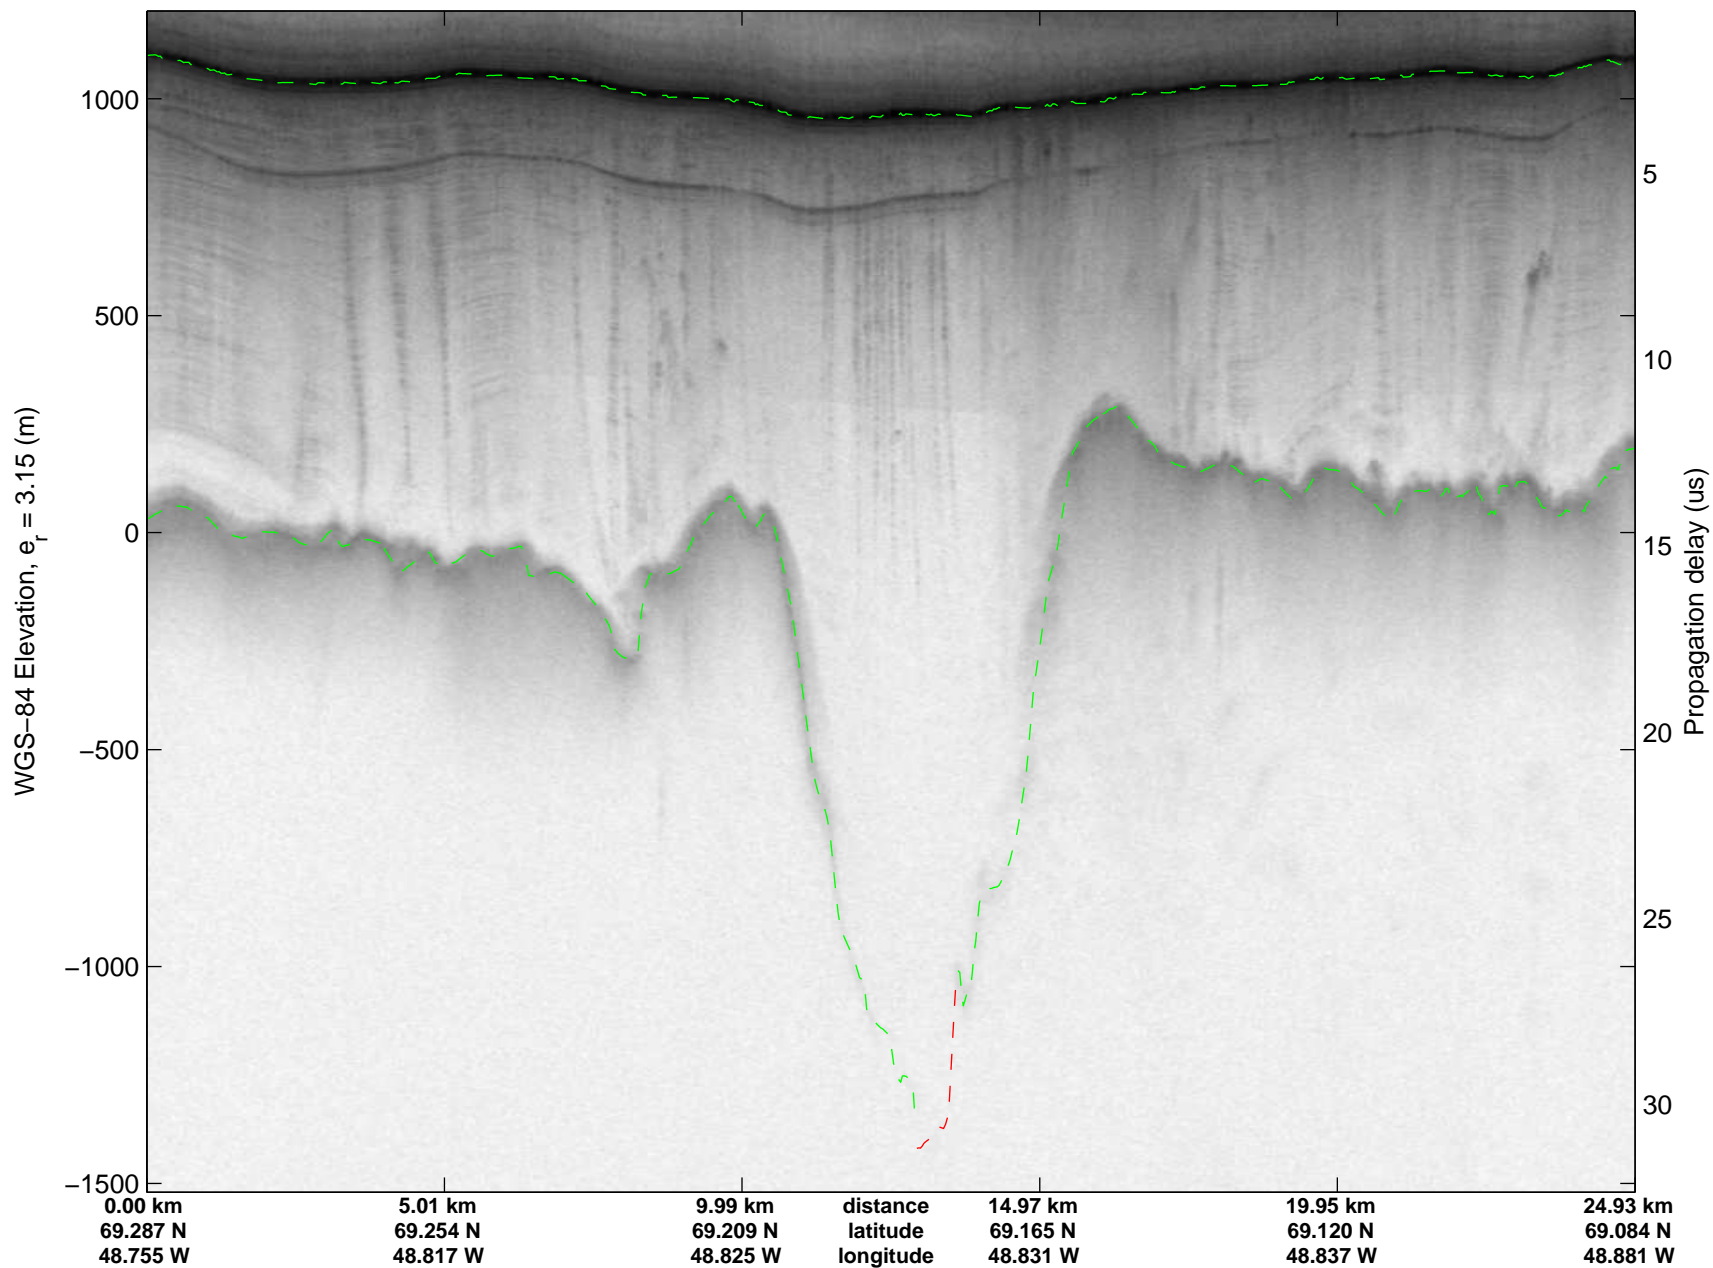

mcrds 2008\_Greenland\_TO: "Jakobshavn Channel" 20080717\_07\_004: 19:37:14.0 to 19:42:35.9 GPS

mcrds 2008\_Greenland\_TO: "Jakobshavn Channel" 20080717\_07\_004: 19:37:14.0 to 19:42:35.9 GPS

mcrds 2008\_Greenland\_TO: "Jakobshavn Channel" 20080717\_07\_005: 19:42:37.0 to 19:46:49.3 GPS

mcrds 2008\_Greenland\_TO: "Jakobshavn Channel" 20080717\_07\_005: 19:42:37.0 to 19:46:49.3 GPS

mcrds 2008\_Greenland\_TO: "Jakobshavn Channel" 20080717\_07\_006: 19:46:50.4 to 19:52:39.0 GPS

mcrds 2008\_Greenland\_TO: "Jakobshavn Channel" 20080717\_07\_006: 19:46:50.4 to 19:52:39.0 GPS

mcrds 2008\_Greenland\_TO: "Jakobshavn Channel" 20080717\_07\_007: 19:52:40.1 to 19:56:41.1 GPS

mcrds 2008\_Greenland\_TO: "Jakobshavn Channel" 20080717\_07\_007: 19:52:40.1 to 19:56:41.1 GPS

mcrds 2008\_Greenland\_TO: "Jakobshavn Channel" 20080717\_07\_008: 19:56:42.0 to 20:02:00.7 GPS

mcrds 2008\_Greenland\_TO: "Jakobshavn Channel" 20080717\_07\_008: 19:56:42.0 to 20:02:00.7 GPS

mcrds 2008\_Greenland\_TO: "Jakobshavn Channel" 20080717\_07\_009: 20:02:01.8 to 20:06:06.2 GPS

mcrds 2008\_Greenland\_TO: "Jakobshavn Channel" 20080717\_07\_009: 20:02:01.8 to 20:06:06.2 GPS