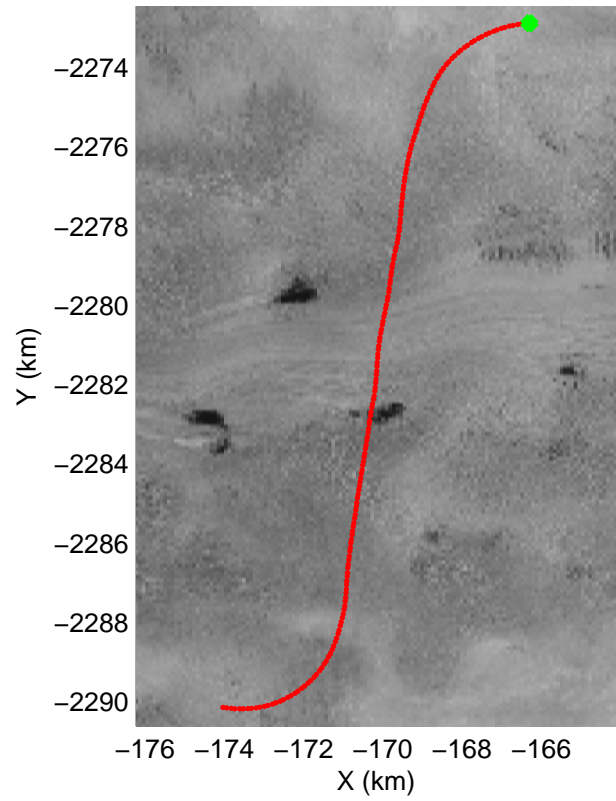

mcrds 2008\_Greenland\_TO: "Jakobshavn Channel" 20080717\_07\_008: 19:56:42.0 to 20:02:00.7 GPS

mcrds 2008\_Greenland\_TO: "Jakobshavn Channel" 20080717\_07\_009: 20:02:01.8 to 20:06:06.2 GPS

mcrds 2008\_Greenland\_TO: "Jakobshavn Channel" 20080717\_07\_009: 20:02:01.8 to 20:06:06.2 GPS