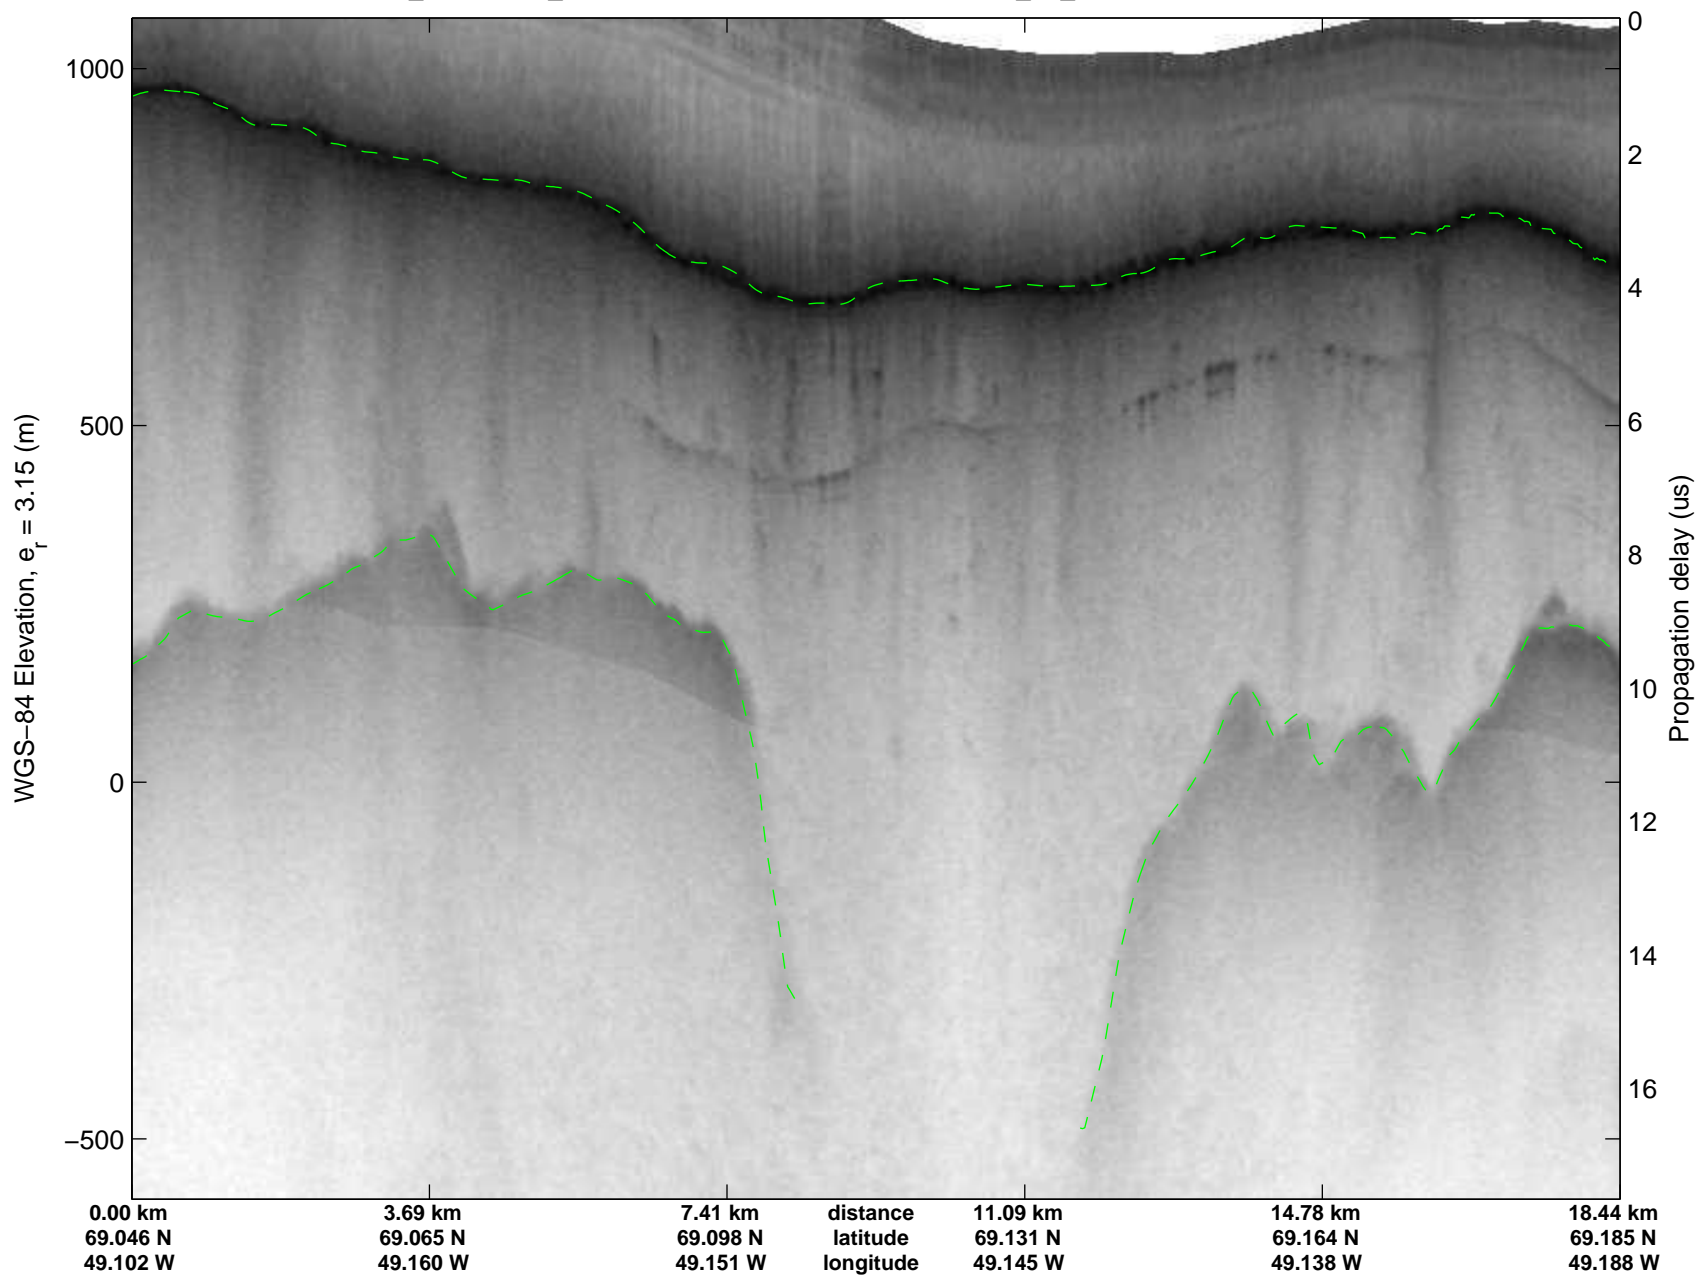

mcrds 2008\_Greenland\_TO: "Jakobshavn Channel" 20080717\_07\_007: 19:52:40.1 to 19:56:41.1 GPS

mcrds 2008\_Greenland\_TO: "Jakobshavn Channel" 20080717\_07\_007: 19:52:40.1 to 19:56:41.1 GPS

mcrds 2008\_Greenland\_TO: "Jakobshavn Channel" 20080717\_07\_008: 19:56:42.0 to 20:02:00.7 GPS

mcrds 2008\_Greenland\_TO: "Jakobshavn Channel" 20080717\_07\_008: 19:56:42.0 to 20:02:00.7 GPS

mcrds 2008\_Greenland\_TO: "Jakobshavn Channel" 20080717\_07\_009: 20:02:01.8 to 20:06:06.2 GPS

mcrds 2008\_Greenland\_TO: "Jakobshavn Channel" 20080717\_07\_009: 20:02:01.8 to 20:06:06.2 GPS

mcrds 2008\_Greenland\_TO: "Jakobshavn Channel" 20080717\_07\_010: 20:06:07.3 to 20:10:59.2 GPS

mcrds 2008\_Greenland\_TO: "Jakobshavn Channel" 20080717\_07\_010: 20:06:07.3 to 20:10:59.2 GPS

mcrds 2008\_Greenland\_TO: "Jakobshavn Channel" 20080717\_07\_011: 20:11:00.1 to 20:15:18.5 GPS

mcrds 2008\_Greenland\_TO: "Jakobshavn Channel" 20080717\_07\_011: 20:11:00.1 to 20:15:18.5 GPS

mcrds 2008\_Greenland\_TO: "Jakobshavn Channel" 20080717\_07\_012: 20:15:19.6 to 20:19:35.7 GPS

mcrds 2008\_Greenland\_TO: "Jakobshavn Channel" 20080717\_07\_012: 20:15:19.6 to 20:19:35.7 GPS