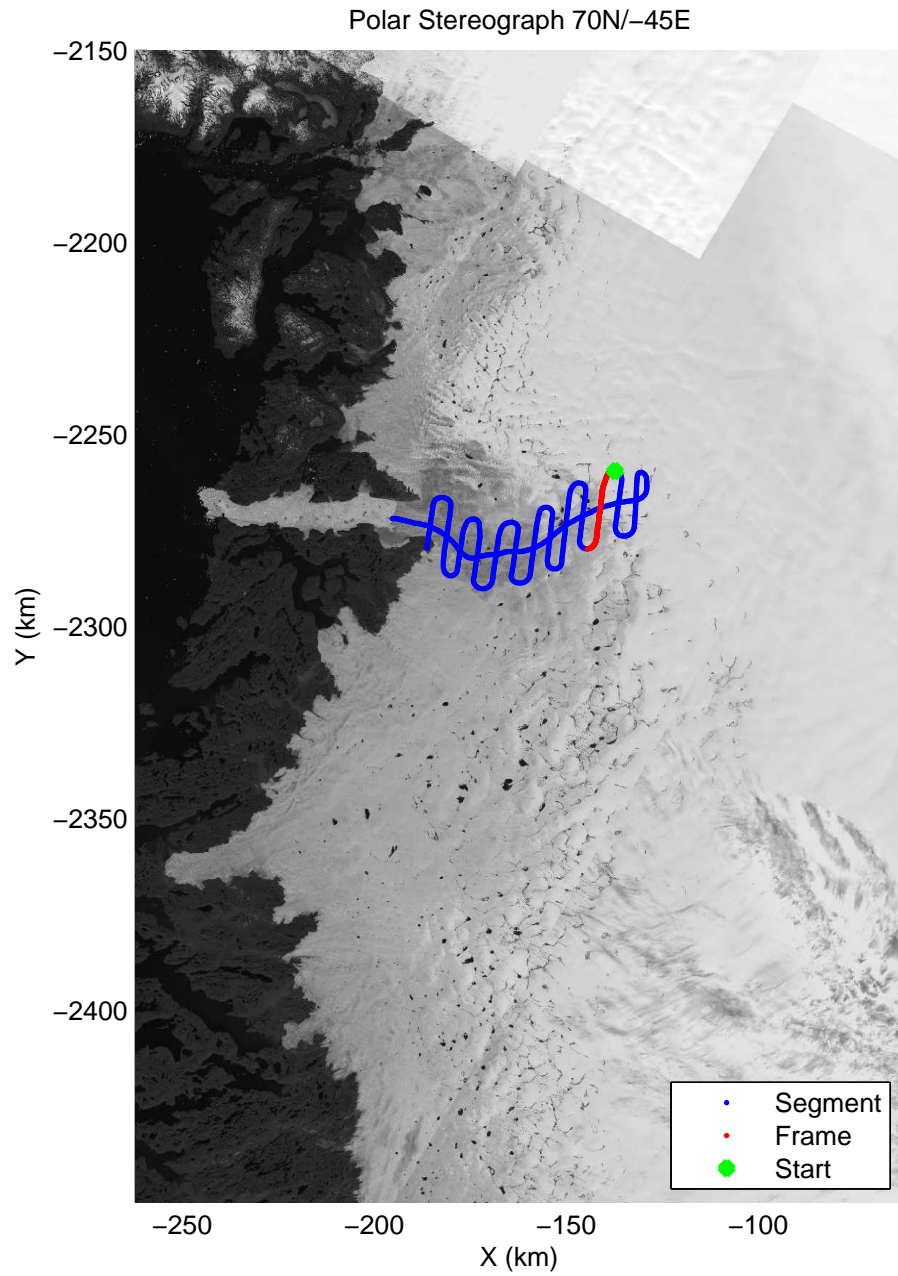

mcrds 2008\_Greenland\_TO: "Jakobshavn Channel" 20080717\_07\_002: 19:28:27.5 to 19:33:02.5 GPS

mcrds 2008\_Greenland\_TO: "Jakobshavn Channel" 20080717\_07\_003: 19:33:03.5 to 19:37:12.8 GPS

mcrds 2008\_Greenland\_TO: "Jakobshavn Channel" 20080717\_07\_003: 19:33:03.5 to 19:37:12.8 GPS

mcrds 2008\_Greenland\_TO: "Jakobshavn Channel" 20080717\_07\_004: 19:37:14.0 to 19:42:35.9 GPS

mcrds 2008\_Greenland\_TO: "Jakobshavn Channel" 20080717\_07\_004: 19:37:14.0 to 19:42:35.9 GPS

mcrds 2008\_Greenland\_TO: "Jakobshavn Channel" 20080717\_07\_005: 19:42:37.0 to 19:46:49.3 GPS