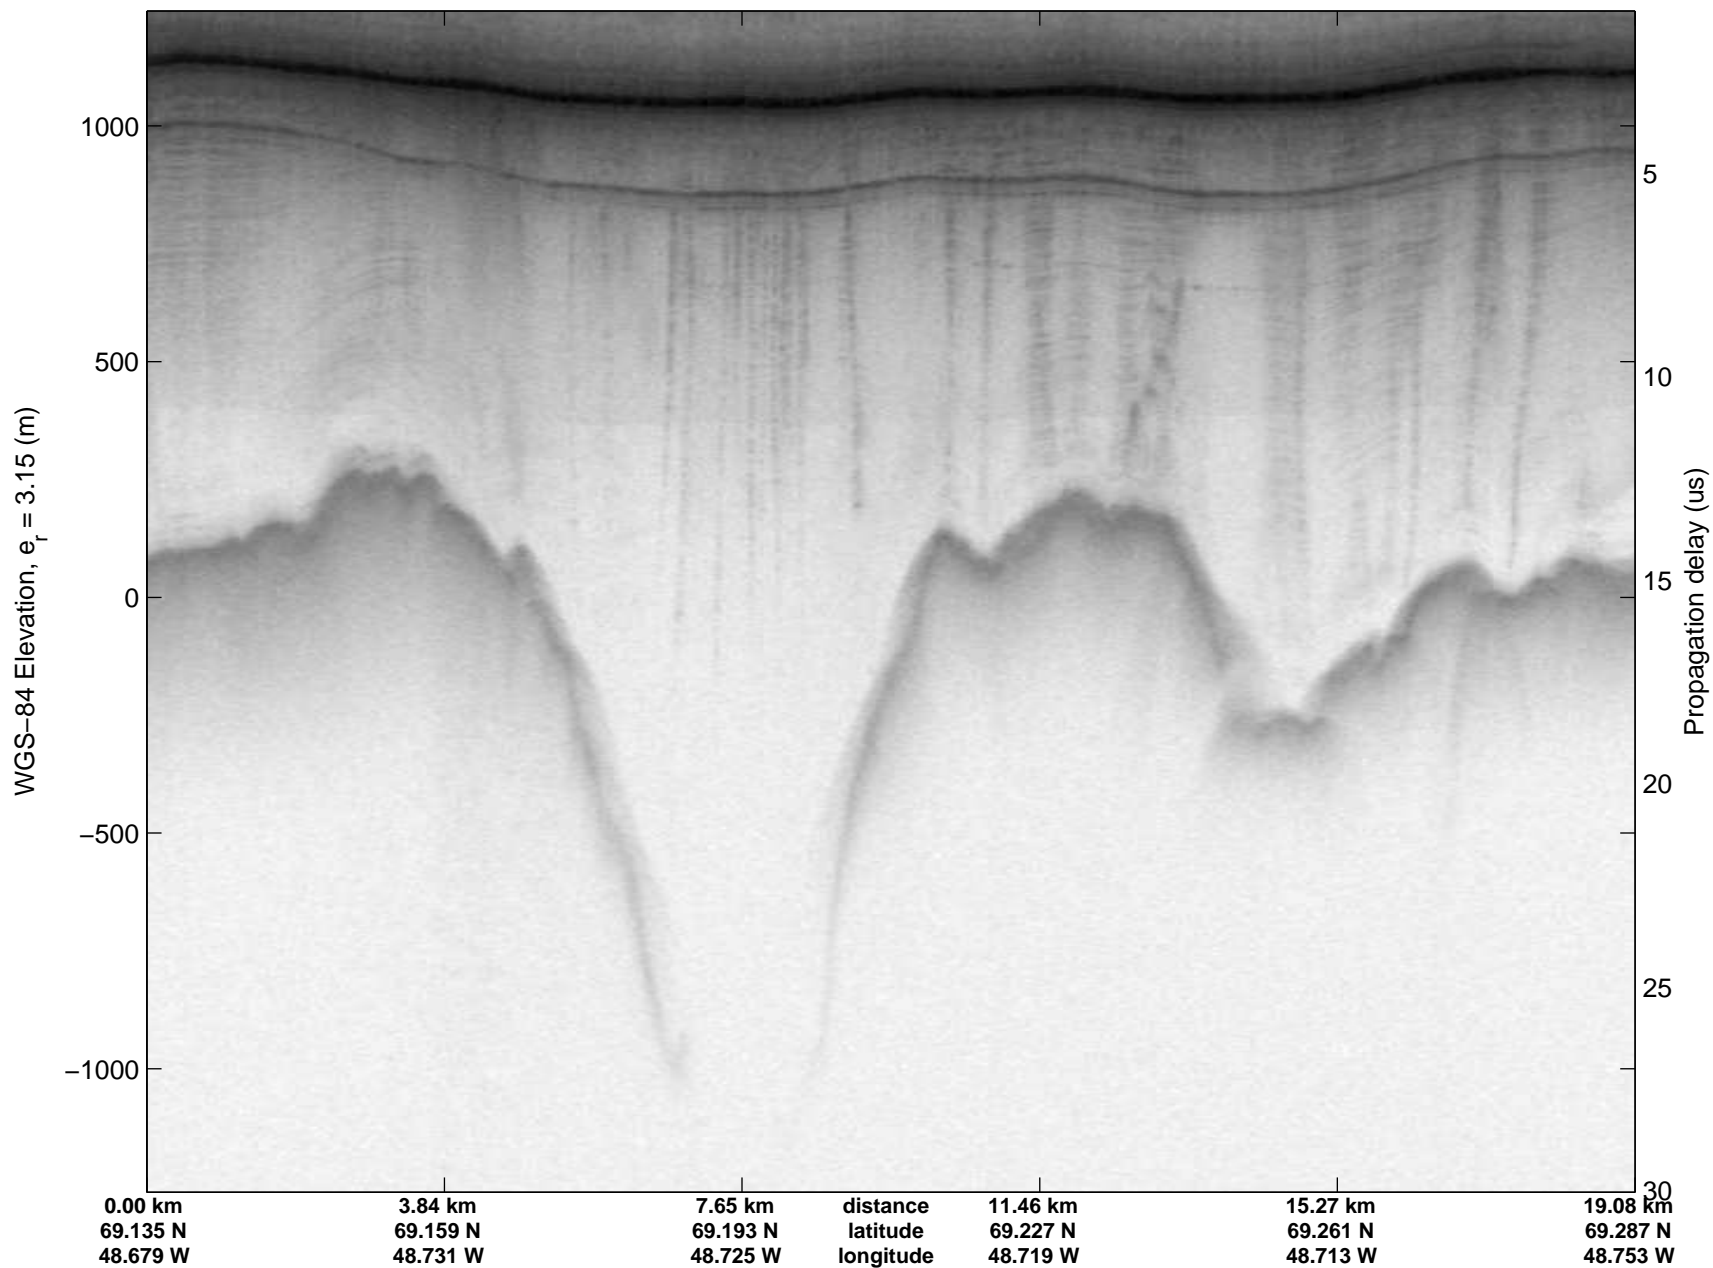

mcrds 2008\_Greenland\_TO: "Jakobshavn Channel" 20080717\_07\_004: 19:37:14.0 to 19:42:35.9 GPS

mcrds 2008\_Greenland\_TO: "Jakobshavn Channel" 20080717\_07\_004: 19:37:14.0 to 19:42:35.9 GPS

mcrds 2008\_Greenland\_TO: "Jakobshavn Channel" 20080717\_07\_005: 19:42:37.0 to 19:46:49.3 GPS

mcrds 2008\_Greenland\_TO: "Jakobshavn Channel" 20080717\_07\_005: 19:42:37.0 to 19:46:49.3 GPS

mcrds 2008\_Greenland\_TO: "Jakobshavn Channel" 20080717\_07\_006: 19:46:50.4 to 19:52:39.0 GPS

mcrds 2008\_Greenland\_TO: "Jakobshavn Channel" 20080717\_07\_006: 19:46:50.4 to 19:52:39.0 GPS