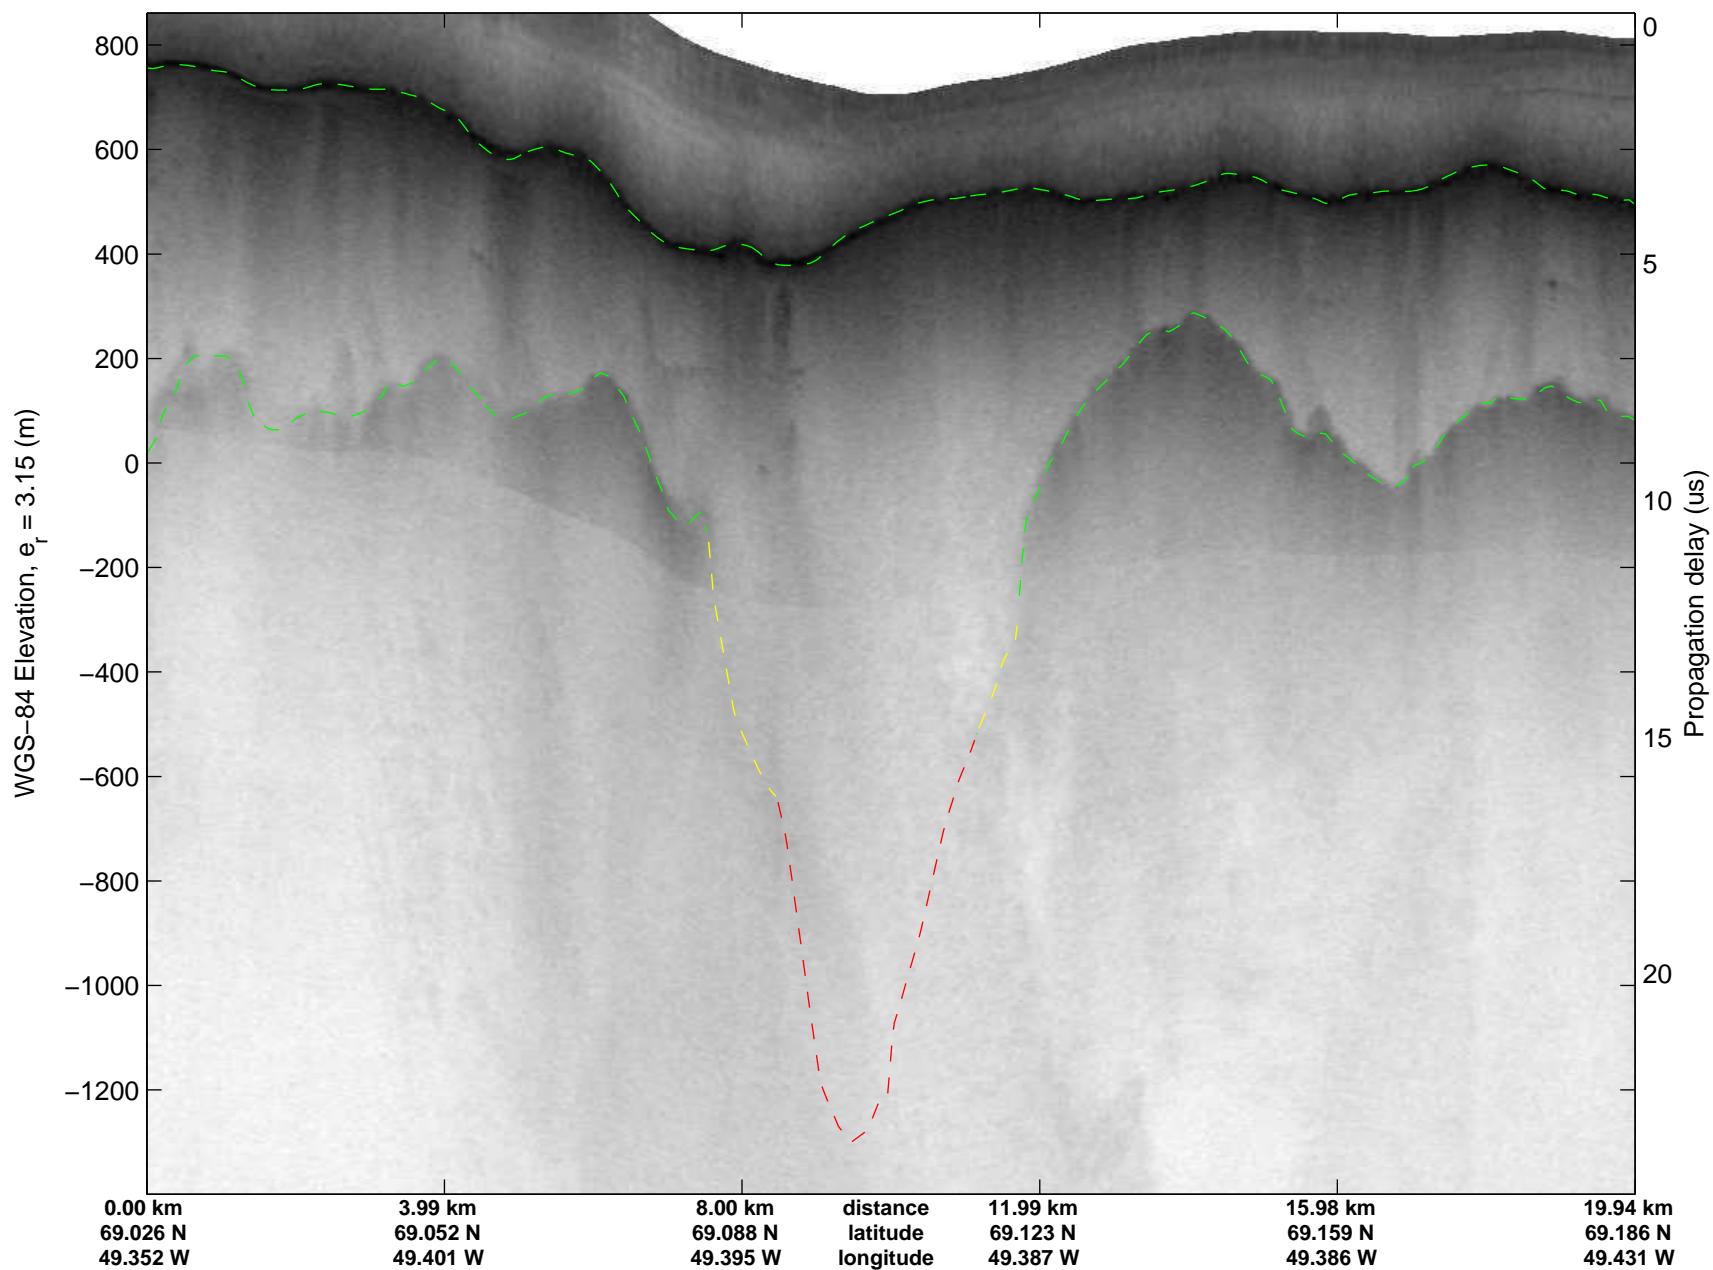

mcrds 2008\_Greenland\_TO: "Jakobshavn Channel" 20080717\_07\_008: 19:56:42.0 to 20:02:00.7 GPS

mcrds 2008\_Greenland\_TO: "Jakobshavn Channel" 20080717\_07\_009: 20:02:01.8 to 20:06:06.2 GPS

mcrds 2008\_Greenland\_TO: "Jakobshavn Channel" 20080717\_07\_009: 20:02:01.8 to 20:06:06.2 GPS

mcrds 2008\_Greenland\_TO: "Jakobshavn Channel" 20080717\_07\_010: 20:06:07.3 to 20:10:59.2 GPS

mcrds 2008\_Greenland\_TO: "Jakobshavn Channel" 20080717\_07\_010: 20:06:07.3 to 20:10:59.2 GPS

mcrds 2008\_Greenland\_TO: "Jakobshavn Channel" 20080717\_07\_011: 20:11:00.1 to 20:15:18.5 GPS

mcrds 2008\_Greenland\_TO: "Jakobshavn Channel" 20080717\_07\_011: 20:11:00.1 to 20:15:18.5 GPS

mcrds 2008\_Greenland\_TO: "Jakobshavn Channel" 20080717\_07\_012: 20:15:19.6 to 20:19:35.7 GPS

mcrds 2008\_Greenland\_TO: "Jakobshavn Channel" 20080717\_07\_012: 20:15:19.6 to 20:19:35.7 GPS

mcrds 2008\_Greenland\_TO: "Jakobshavn Channel" 20080717\_07\_014: 20:24:27.7 to 20:28:01.1 GPS