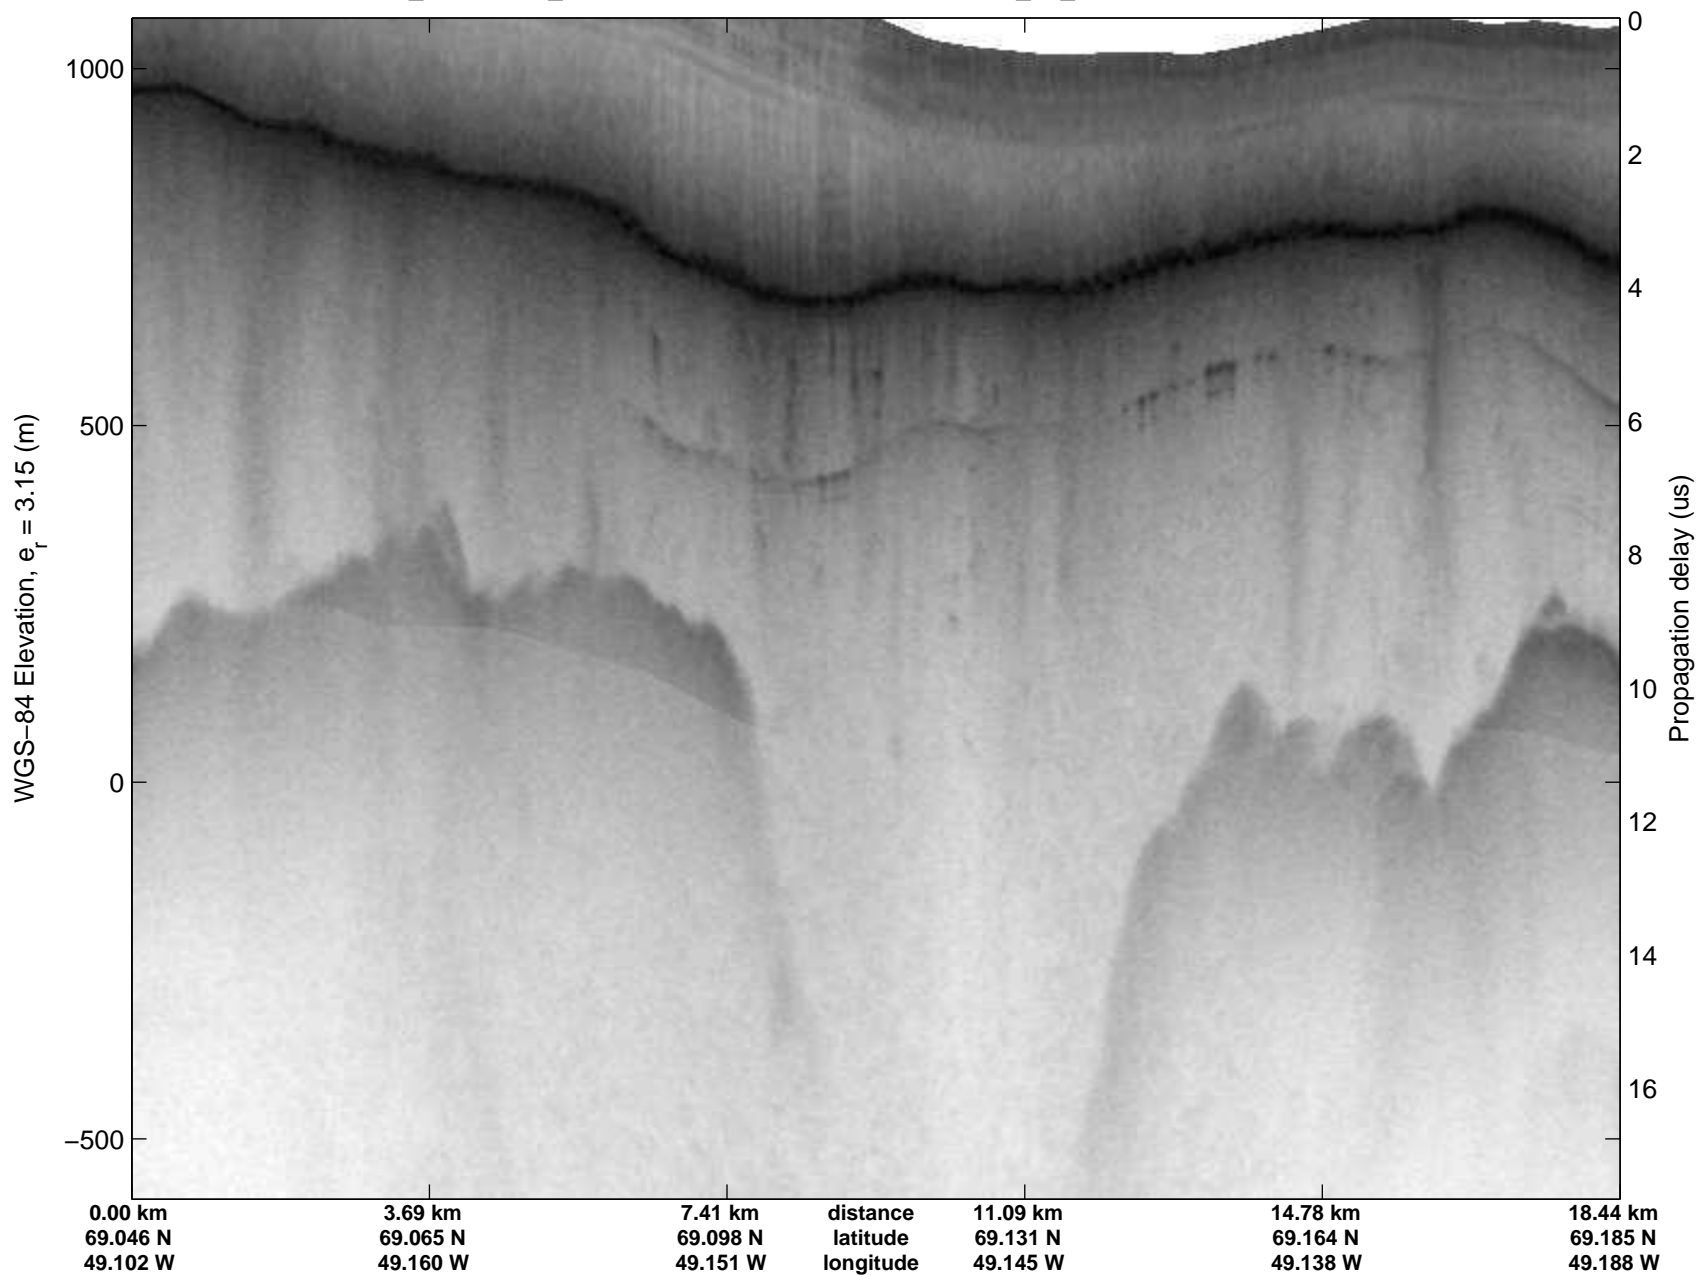

mcrds 2008\_Greenland\_TO: "Jakobshavn Channel" 20080717\_07\_005: 19:42:37.0 to 19:46:49.3 GPS

mcrds 2008\_Greenland\_TO: "Jakobshavn Channel" 20080717\_07\_006: 19:46:50.4 to 19:52:39.0 GPS

mcrds 2008\_Greenland\_TO: "Jakobshavn Channel" 20080717\_07\_006: 19:46:50.4 to 19:52:39.0 GPS

mcrds 2008\_Greenland\_TO: "Jakobshavn Channel" 20080717\_07\_007: 19:52:40.1 to 19:56:41.1 GPS

mcrds 2008\_Greenland\_TO: "Jakobshavn Channel" 20080717\_07\_007: 19:52:40.1 to 19:56:41.1 GPS

mcrds 2008\_Greenland\_TO: "Jakobshavn Channel" 20080717\_07\_008: 19:56:42.0 to 20:02:00.7 GPS

mcrds 2008\_Greenland\_TO: "Jakobshavn Channel" 20080717\_07\_008: 19:56:42.0 to 20:02:00.7 GPS

mcrds 2008\_Greenland\_TO: "Jakobshavn Channel" 20080717\_07\_009: 20:02:01.8 to 20:06:06.2 GPS

mcrds 2008\_Greenland\_TO: "Jakobshavn Channel" 20080717\_07\_009: 20:02:01.8 to 20:06:06.2 GPS

mcrds 2008\_Greenland\_TO: "Jakobshavn Channel" 20080717\_07\_010: 20:06:07.3 to 20:10:59.2 GPS

mcrds 2008\_Greenland\_TO: "Jakobshavn Channel" 20080717\_07\_010: 20:06:07.3 to 20:10:59.2 GPS

mcrds 2008\_Greenland\_TO: "Jakobshavn Channel" 20080717\_07\_011: 20:11:00.1 to 20:15:18.5 GPS