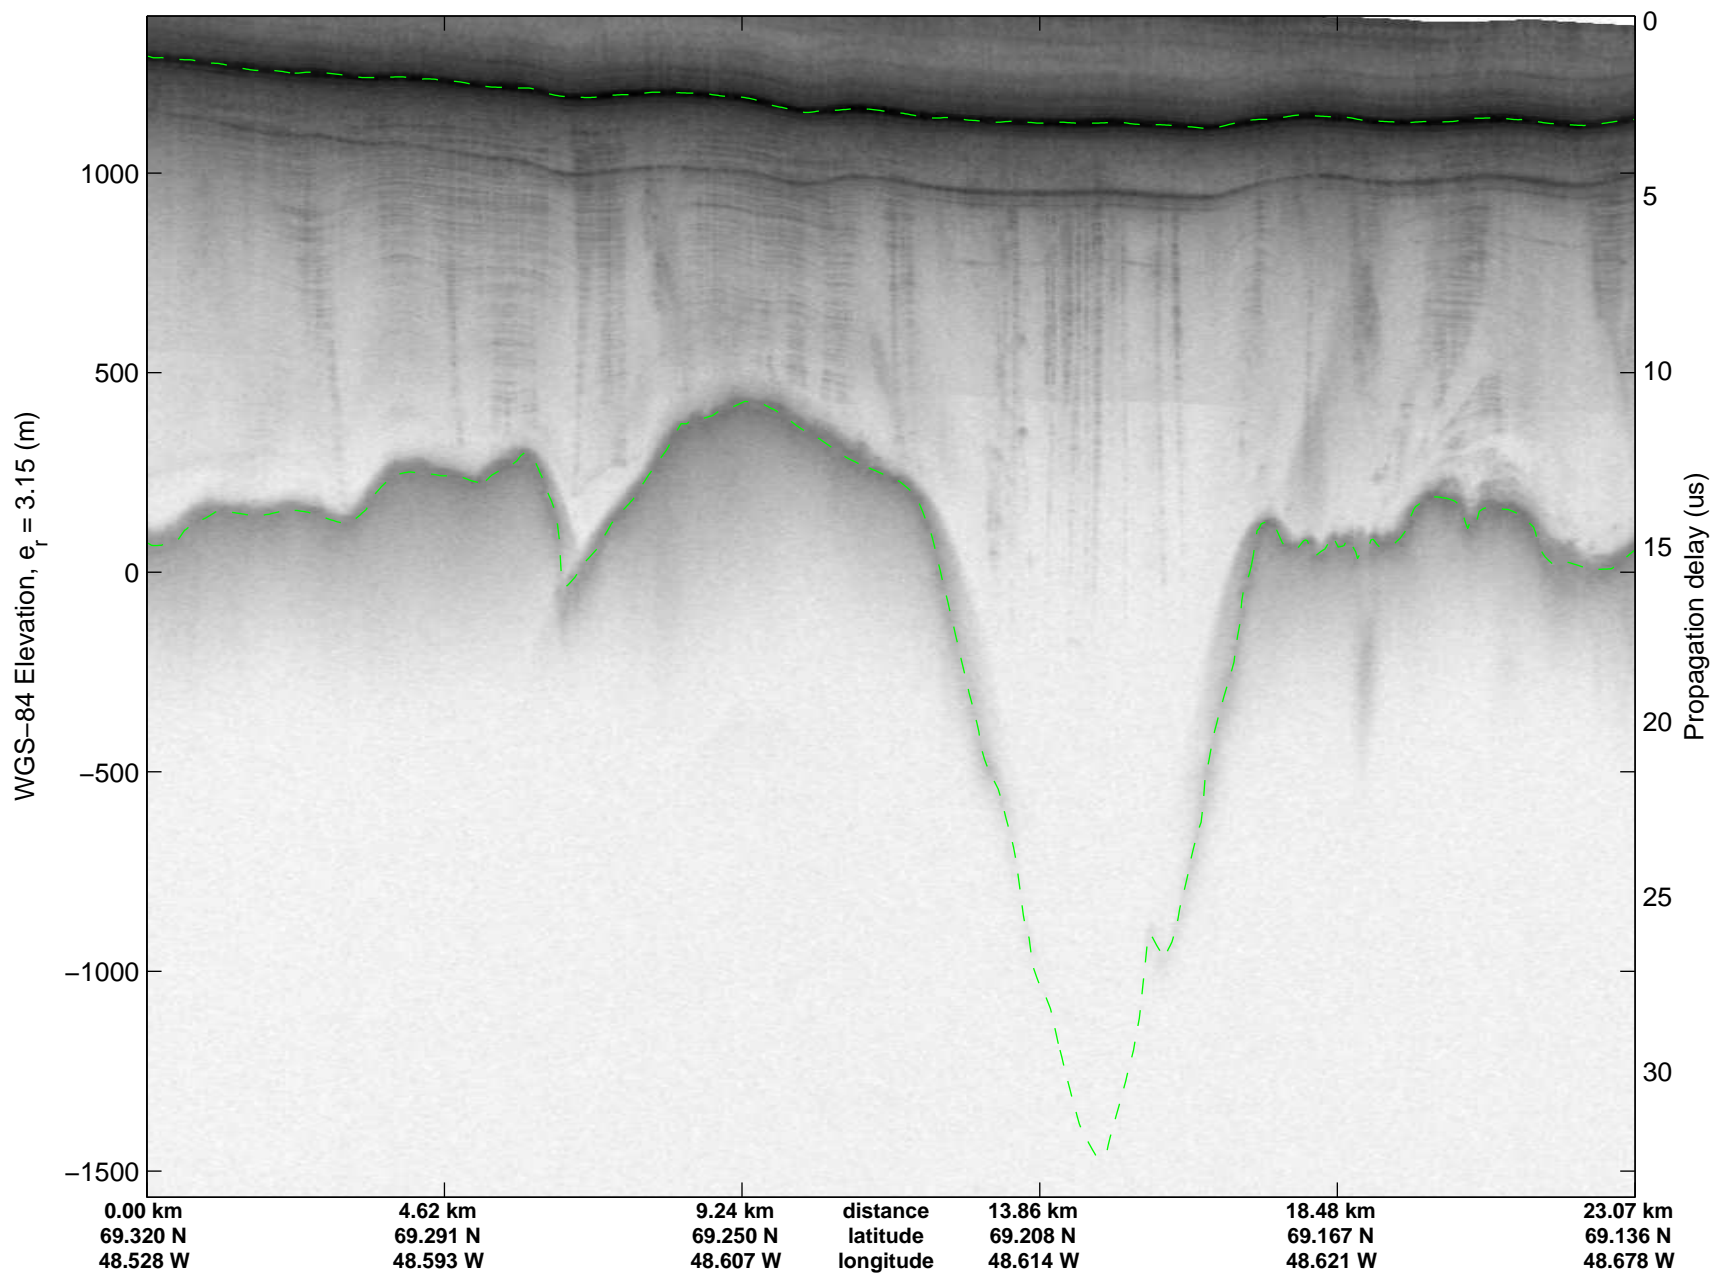

mcrds 2008\_Greenland\_TO: "Jakobshavn Channel" 20080717\_07\_002: 19:28:27.5 to 19:33:02.5 GPS

mcrds 2008\_Greenland\_TO: "Jakobshavn Channel" 20080717\_07\_003: 19:33:03.5 to 19:37:12.8 GPS

mcrds 2008\_Greenland\_TO: "Jakobshavn Channel" 20080717\_07\_003: 19:33:03.5 to 19:37:12.8 GPS

mcrds 2008\_Greenland\_TO: "Jakobshavn Channel" 20080717\_07\_004: 19:37:14.0 to 19:42:35.9 GPS

mcrds 2008\_Greenland\_TO: "Jakobshavn Channel" 20080717\_07\_004: 19:37:14.0 to 19:42:35.9 GPS

mcrds 2008\_Greenland\_TO: "Jakobshavn Channel" 20080717\_07\_005: 19:42:37.0 to 19:46:49.3 GPS

mcrds 2008\_Greenland\_TO: "Jakobshavn Channel" 20080717\_07\_005: 19:42:37.0 to 19:46:49.3 GPS

mcrds 2008\_Greenland\_TO: "Jakobshavn Channel" 20080717\_07\_006: 19:46:50.4 to 19:52:39.0 GPS

mcrds 2008\_Greenland\_TO: "Jakobshavn Channel" 20080717\_07\_006: 19:46:50.4 to 19:52:39.0 GPS

mcrds 2008\_Greenland\_TO: "Jakobshavn Channel" 20080717\_07\_007: 19:52:40.1 to 19:56:41.1 GPS

mcrds 2008\_Greenland\_TO: "Jakobshavn Channel" 20080717\_07\_007: 19:52:40.1 to 19:56:41.1 GPS

mcrds 2008\_Greenland\_TO: "Jakobshavn Channel" 20080717\_07\_008: 19:56:42.0 to 20:02:00.7 GPS