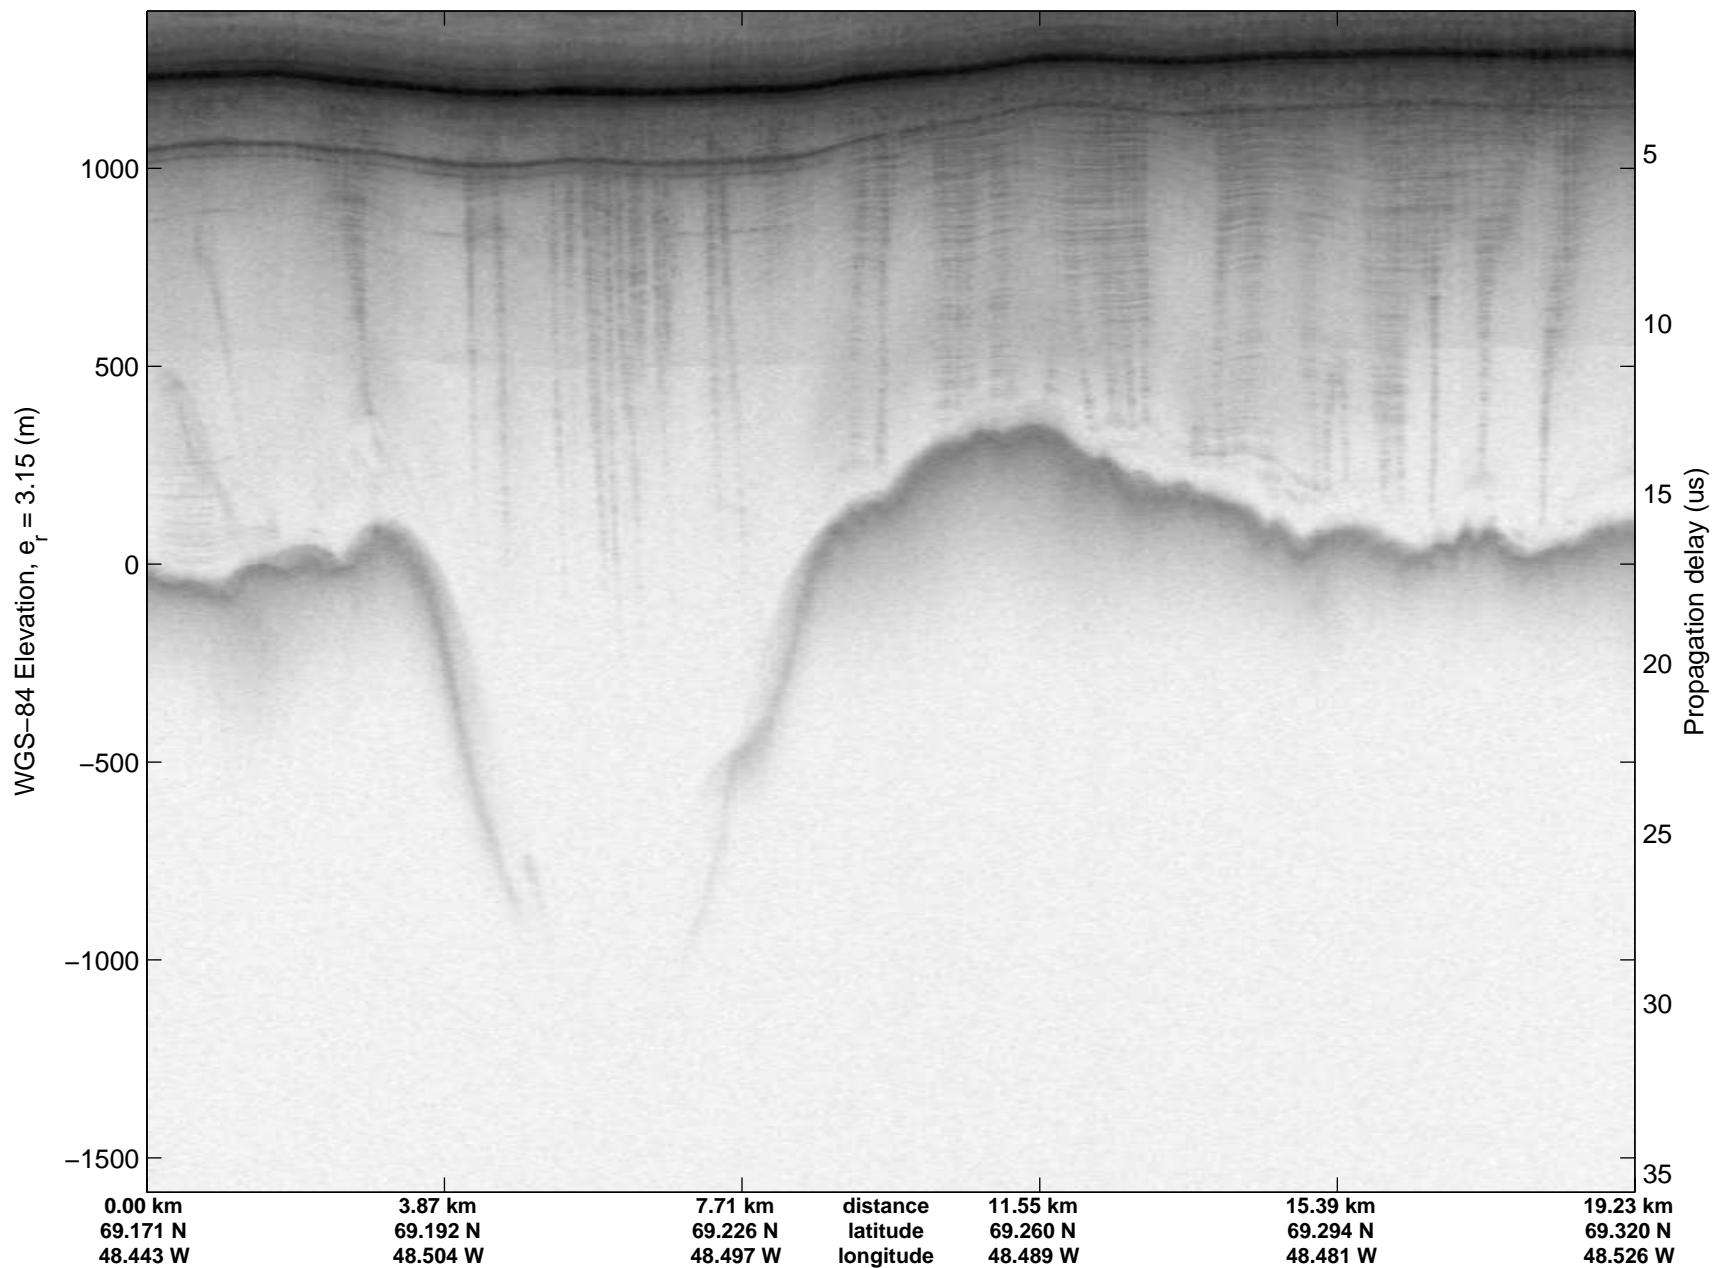

mcrds 2008\_Greenland\_TO: "Jakobshavn Channel" 20080717\_07\_001: 19:09:38.3 to 19:28:26.5 GPS

mcrds 2008\_Greenland\_TO: "Jakobshavn Channel" 20080717\_07\_001: 19:09:38.3 to 19:28:26.5 GPS

mcrds 2008\_Greenland\_TO: "Jakobshavn Channel" 20080717\_07\_002: 19:28:27.5 to 19:33:02.5 GPS

mcrds 2008\_Greenland\_TO: "Jakobshavn Channel" 20080717\_07\_002: 19:28:27.5 to 19:33:02.5 GPS

mcrds 2008\_Greenland\_TO: "Jakobshavn Channel" 20080717\_07\_003: 19:33:03.5 to 19:37:12.8 GPS

mcrds 2008\_Greenland\_TO: "Jakobshavn Channel" 20080717\_07\_003: 19:33:03.5 to 19:37:12.8 GPS

mcrds 2008\_Greenland\_TO: "Jakobshavn Channel" 20080717\_07\_004: 19:37:14.0 to 19:42:35.9 GPS

mcrds 2008\_Greenland\_TO: "Jakobshavn Channel" 20080717\_07\_004: 19:37:14.0 to 19:42:35.9 GPS

mcrds 2008\_Greenland\_TO: "Jakobshavn Channel" 20080717\_07\_005: 19:42:37.0 to 19:46:49.3 GPS

mcrds 2008\_Greenland\_TO: "Jakobshavn Channel" 20080717\_07\_014: 20:24:27.7 to 20:28:01.1 GPS