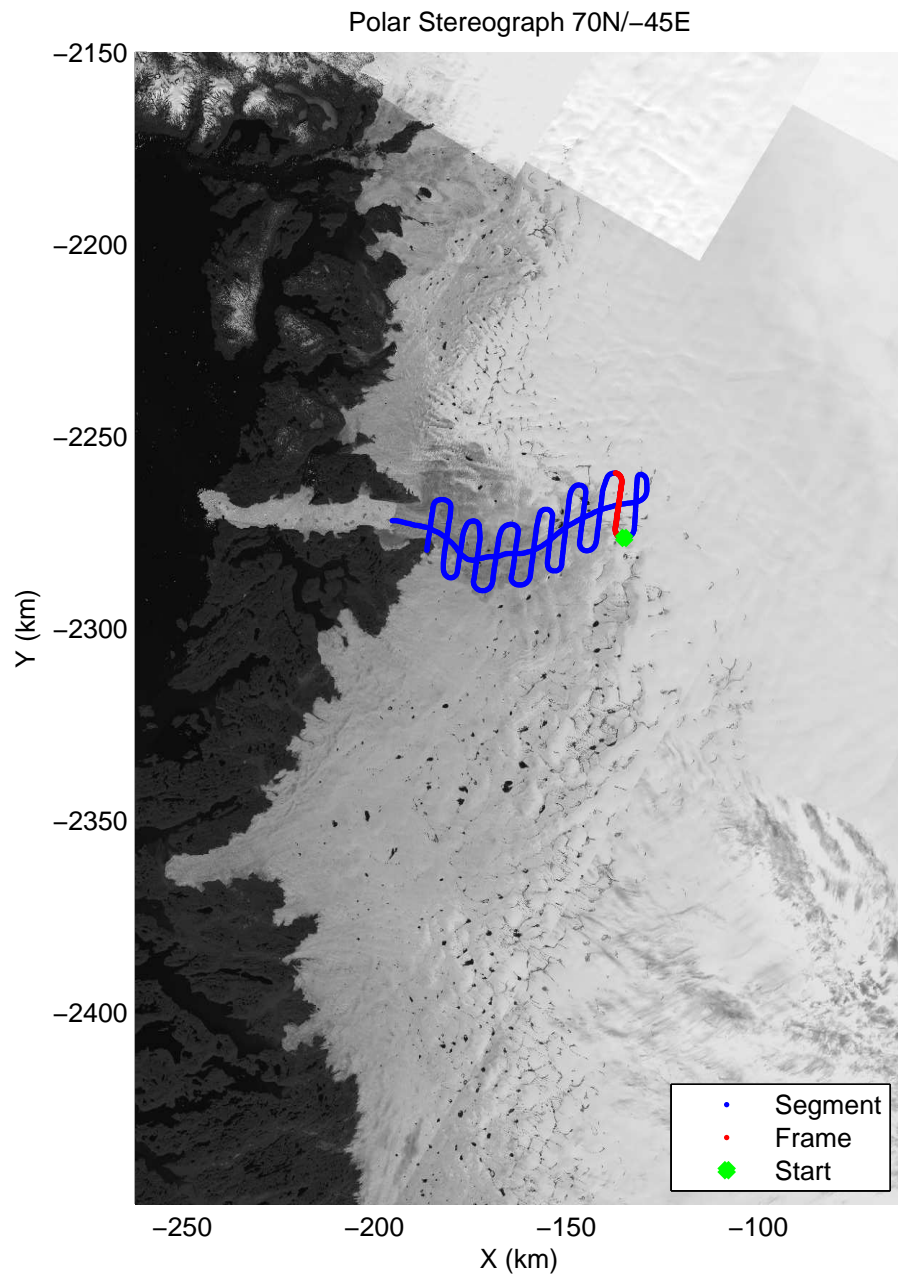

mcrds 2008\_Greenland\_TO: "Jakobshavn Channel" 20080717\_07\_001: 19:09:38.3 to 19:28:26.5 GPS

mcrds 2008\_Greenland\_TO: "Jakobshavn Channel" 20080717\_07\_001: 19:09:38.3 to 19:28:26.5 GPS

mcrds 2008\_Greenland\_TO: "Jakobshavn Channel" 20080717\_07\_002: 19:28:27.5 to 19:33:02.5 GPS

mcrds 2008\_Greenland\_TO: "Jakobshavn Channel" 20080717\_07\_002: 19:28:27.5 to 19:33:02.5 GPS

mcrds 2008\_Greenland\_TO: "Jakobshavn Channel" 20080717\_07\_003: 19:33:03.5 to 19:37:12.8 GPS

mcrds 2008\_Greenland\_TO: "Jakobshavn Channel" 20080717\_07\_003: 19:33:03.5 to 19:37:12.8 GPS

mcrds 2008\_Greenland\_TO: "Jakobshavn Channel" 20080717\_07\_014: 20:24:27.7 to 20:28:01.1 GPS