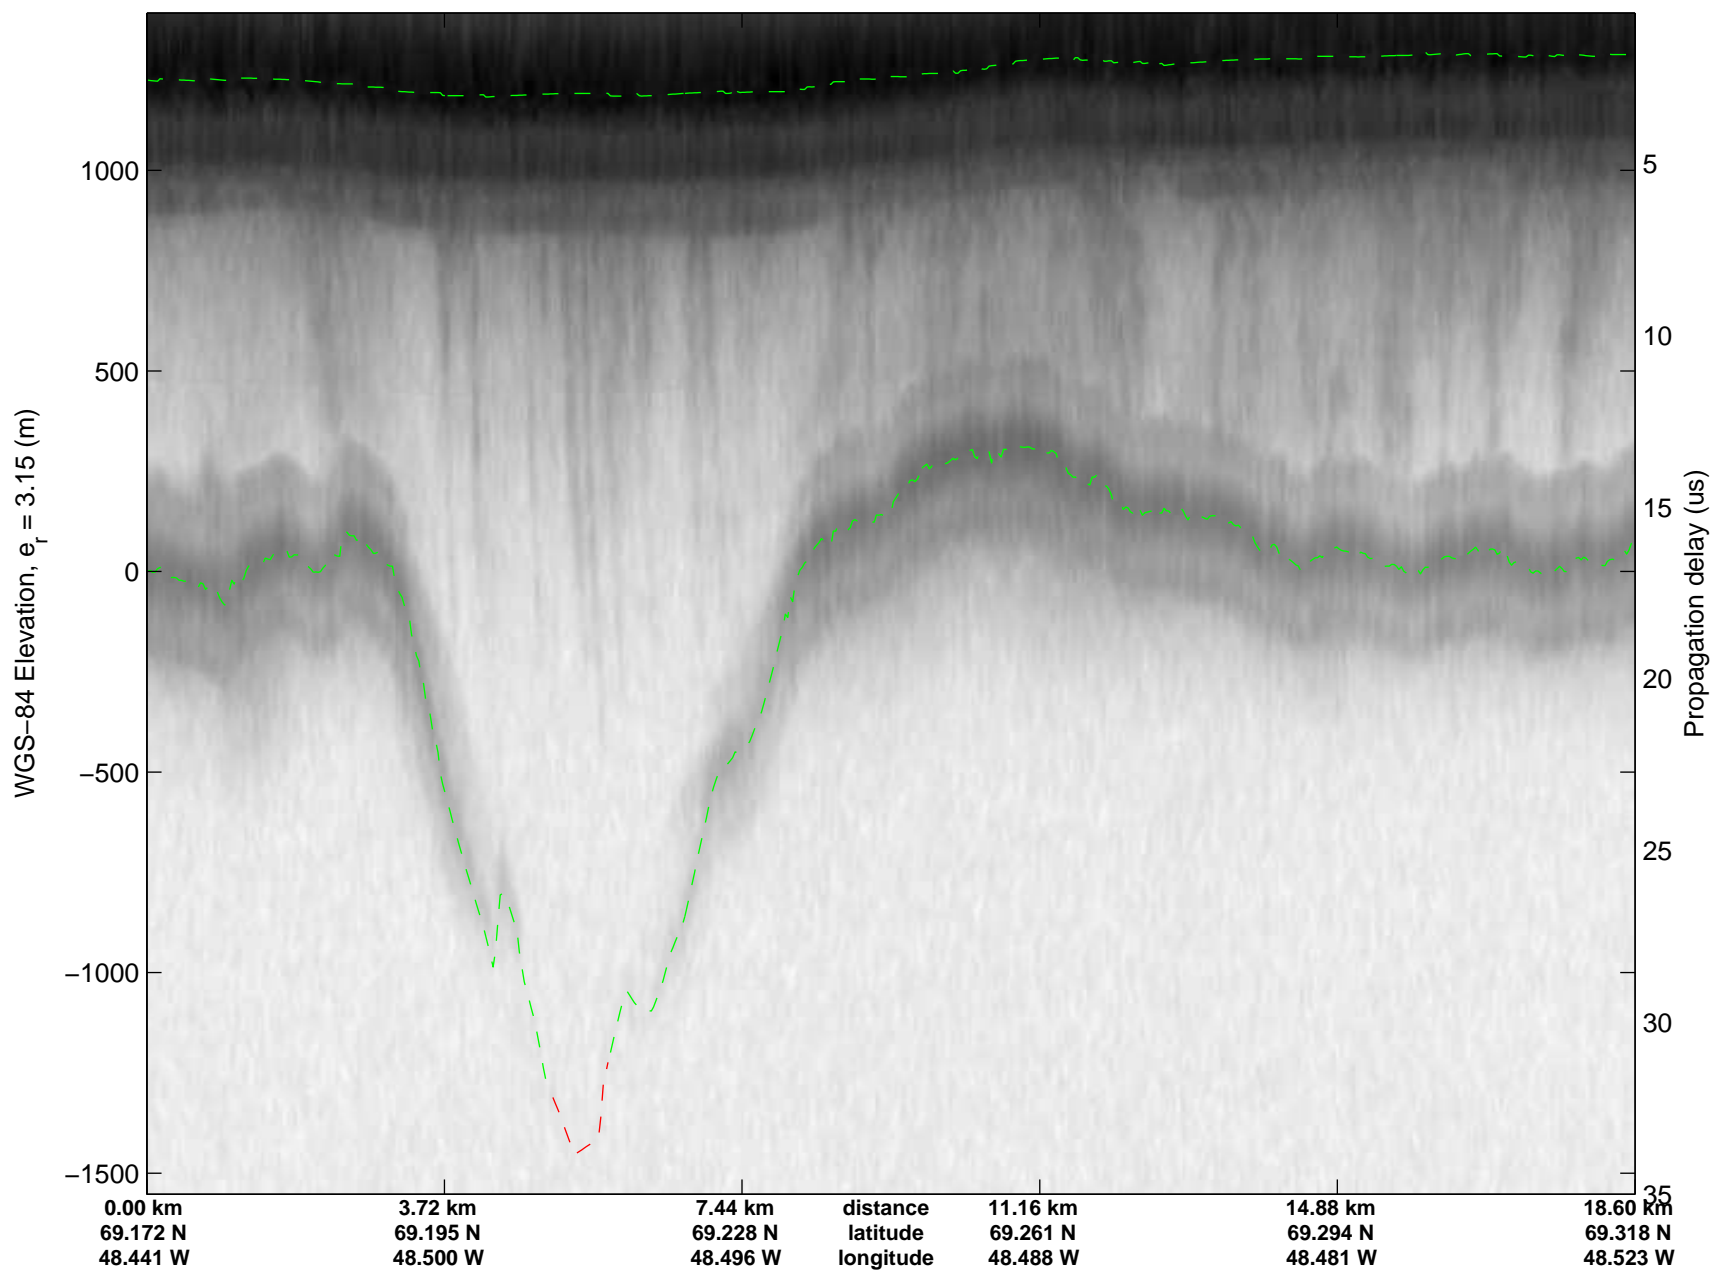

mcrds 2008\_Greenland\_TO: "Jakobshavn Channel" 20080717\_06\_002: 18:03:46.9 to 18:08:28.6 GPS

mcrds 2008\_Greenland\_TO: "Jakobshavn Channel" 20080717\_06\_003: 18:08:29.6 to 18:12:36.2 GPS

mcrds 2008\_Greenland\_TO: "Jakobshavn Channel" 20080717\_06\_003: 18:08:29.6 to 18:12:36.2 GPS

mcrds 2008\_Greenland\_TO: "Jakobshavn Channel" 20080717\_06\_004: 18:12:37.1 to 18:18:13.7 GPS

mcrds 2008\_Greenland\_TO: "Jakobshavn Channel" 20080717\_06\_004: 18:12:37.1 to 18:18:13.7 GPS

mcrds 2008\_Greenland\_TO: "Jakobshavn Channel" 20080717\_06\_005: 18:18:14.7 to 18:22:06.9 GPS

mcrds 2008\_Greenland\_TO: "Jakobshavn Channel" 20080717\_06\_005: 18:18:14.7 to 18:22:06.9 GPS

mcrds 2008\_Greenland\_TO: "Jakobshavn Channel" 20080717\_06\_006: 18:22:07.7 to 18:28:01.1 GPS

mcrds 2008\_Greenland\_TO: "Jakobshavn Channel" 20080717\_06\_006: 18:22:07.7 to 18:28:01.1 GPS

mcrds 2008\_Greenland\_TO: "Jakobshavn Channel" 20080717\_06\_007: 18:28:01.8 to 18:31:38.7 GPS

mcrds 2008\_Greenland\_TO: "Jakobshavn Channel" 20080717\_06\_007: 18:28:01.8 to 18:31:38.7 GPS

mcrds 2008\_Greenland\_TO: "Jakobshavn Channel" 20080717\_06\_008: 18:31:40.0 to 18:37:07.4 GPS