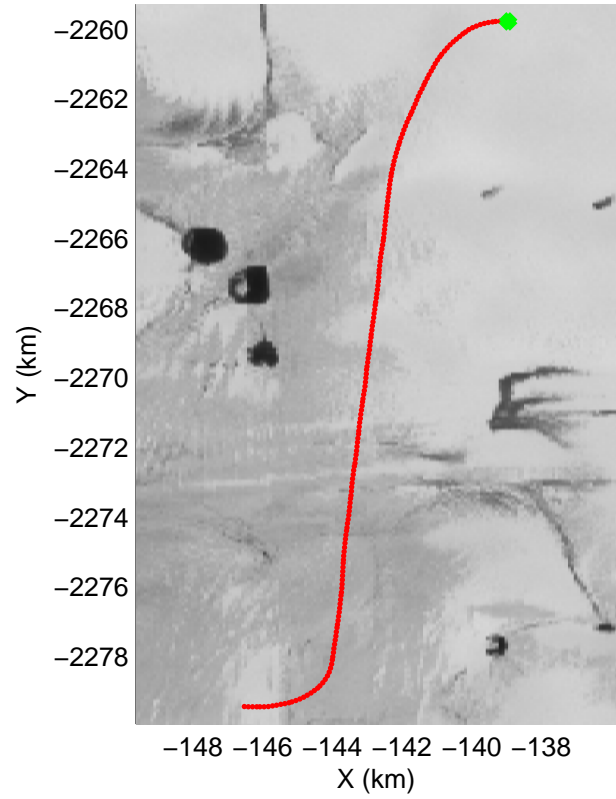

mcrds 2008\_Greenland\_TO: "Jakobshavn Channel" 20080717\_06\_002: 18:03:46.9 to 18:08:28.6 GPS

mcrds 2008\_Greenland\_TO: "Jakobshavn Channel" 20080717\_06\_003: 18:08:29.6 to 18:12:36.2 GPS

mcrds 2008\_Greenland\_TO: "Jakobshavn Channel" 20080717\_06\_003: 18:08:29.6 to 18:12:36.2 GPS