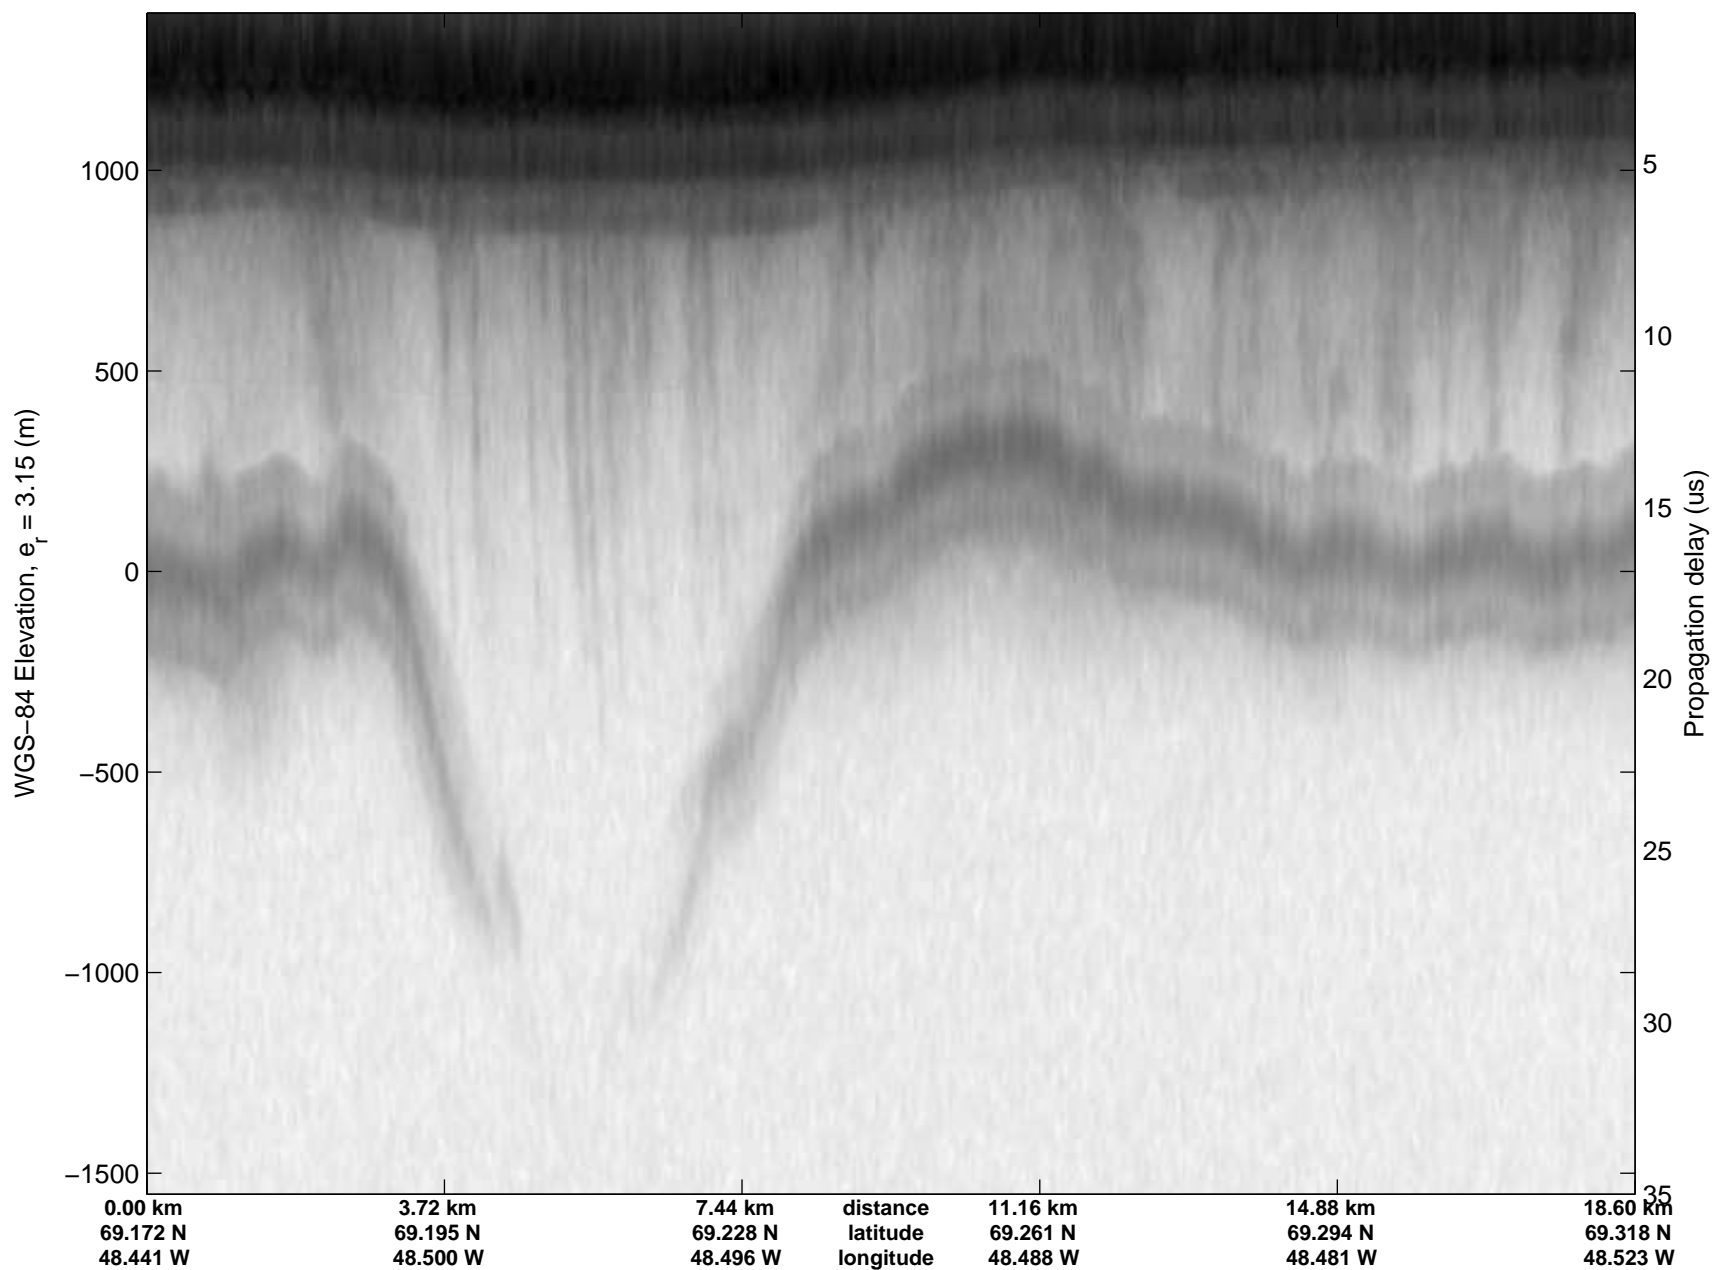

mcrds 2008\_Greenland\_TO: "Jakobshavn Channel" 20080717\_06\_001: 18:02:30.4 to 18:03:45.8 GPS

mcrds 2008\_Greenland\_TO: "Jakobshavn Channel" 20080717\_06\_001: 18:02:30.4 to 18:03:45.8 GPS

mcrds 2008\_Greenland\_TO: "Jakobshavn Channel" 20080717\_06\_002: 18:03:46.9 to 18:08:28.6 GPS

mcrds 2008\_Greenland\_TO: "Jakobshavn Channel" 20080717\_06\_002: 18:03:46.9 to 18:08:28.6 GPS

mcrds 2008\_Greenland\_TO: "Jakobshavn Channel" 20080717\_06\_003: 18:08:29.6 to 18:12:36.2 GPS

mcrds 2008\_Greenland\_TO: "Jakobshavn Channel" 20080717\_06\_003: 18:08:29.6 to 18:12:36.2 GPS

mcrds 2008\_Greenland\_TO: "Jakobshavn Channel" 20080717\_06\_014: 19:00:23.8 to 19:04:05.5 GPS