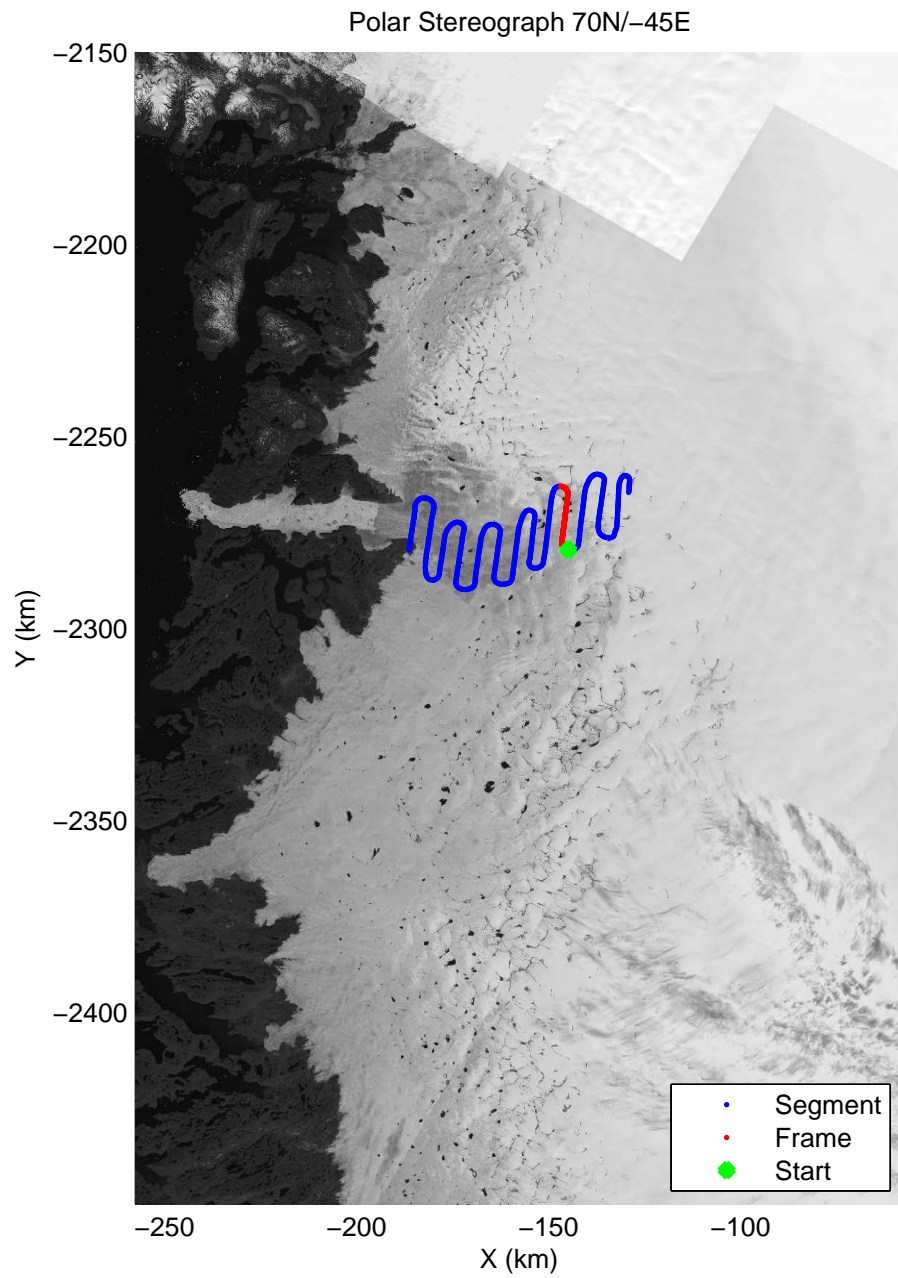

mcrds 2008\_Greenland\_TO: "Jakobshavn Channel" 20080717\_06\_002: 18:03:46.9 to 18:08:28.6 GPS

mcrds 2008\_Greenland\_TO: "Jakobshavn Channel" 20080717\_06\_003: 18:08:29.6 to 18:12:36.2 GPS

mcrds 2008\_Greenland\_TO: "Jakobshavn Channel" 20080717\_06\_003: 18:08:29.6 to 18:12:36.2 GPS

mcrds 2008\_Greenland\_TO: "Jakobshavn Channel" 20080717\_06\_004: 18:12:37.1 to 18:18:13.7 GPS

mcrds 2008\_Greenland\_TO: "Jakobshavn Channel" 20080717\_06\_004: 18:12:37.1 to 18:18:13.7 GPS

mcrds 2008\_Greenland\_TO: "Jakobshavn Channel" 20080717\_06\_005: 18:18:14.7 to 18:22:06.9 GPS

mcrds 2008\_Greenland\_TO: "Jakobshavn Channel" 20080717\_06\_014: 19:00:23.8 to 19:04:05.5 GPS