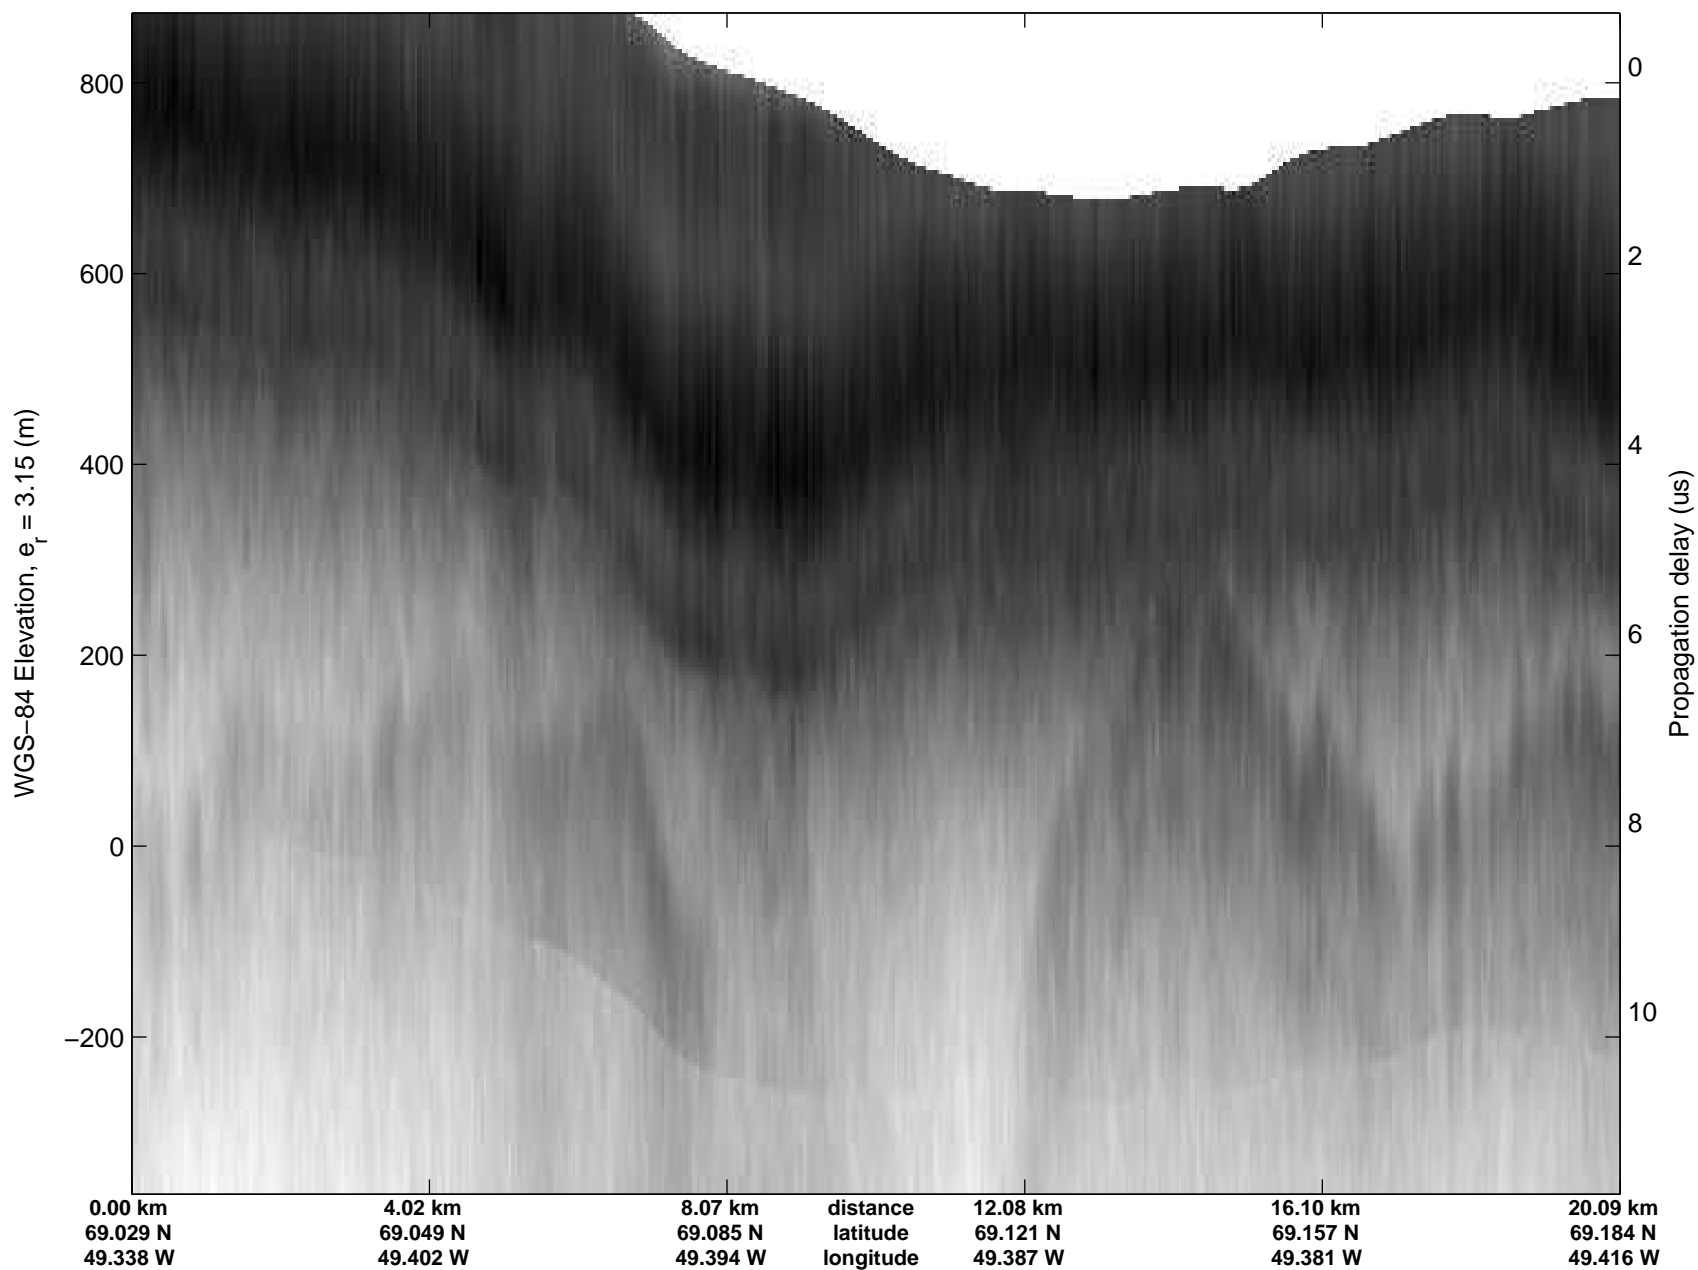

mcrds 2008\_Greenland\_TO: "Jakobshavn Channel" 20080717\_06\_008: 18:31:40.0 to 18:37:07.4 GPS

mcrds 2008\_Greenland\_TO: "Jakobshavn Channel" 20080717\_06\_009: 18:37:08.5 to 18:41:05.4 GPS

mcrds 2008\_Greenland\_TO: "Jakobshavn Channel" 20080717\_06\_009: 18:37:08.5 to 18:41:05.4 GPS

mcrds 2008\_Greenland\_TO: "Jakobshavn Channel" 20080717\_06\_010: 18:41:06.2 to 18:46:08.8 GPS

mcrds 2008\_Greenland\_TO: "Jakobshavn Channel" 20080717\_06\_010: 18:41:06.2 to 18:46:08.8 GPS

mcrds 2008\_Greenland\_TO: "Jakobshavn Channel" 20080717\_06\_011: 18:46:09.7 to 18:50:37.4 GPS

mcrds 2008\_Greenland\_TO: "Jakobshavn Channel" 20080717\_06\_011: 18:46:09.7 to 18:50:37.4 GPS

mcrds 2008\_Greenland\_TO: "Jakobshavn Channel" 20080717\_06\_012: 18:50:38.6 to 18:55:16.8 GPS

mcrds 2008\_Greenland\_TO: "Jakobshavn Channel" 20080717\_06\_012: 18:50:38.6 to 18:55:16.8 GPS