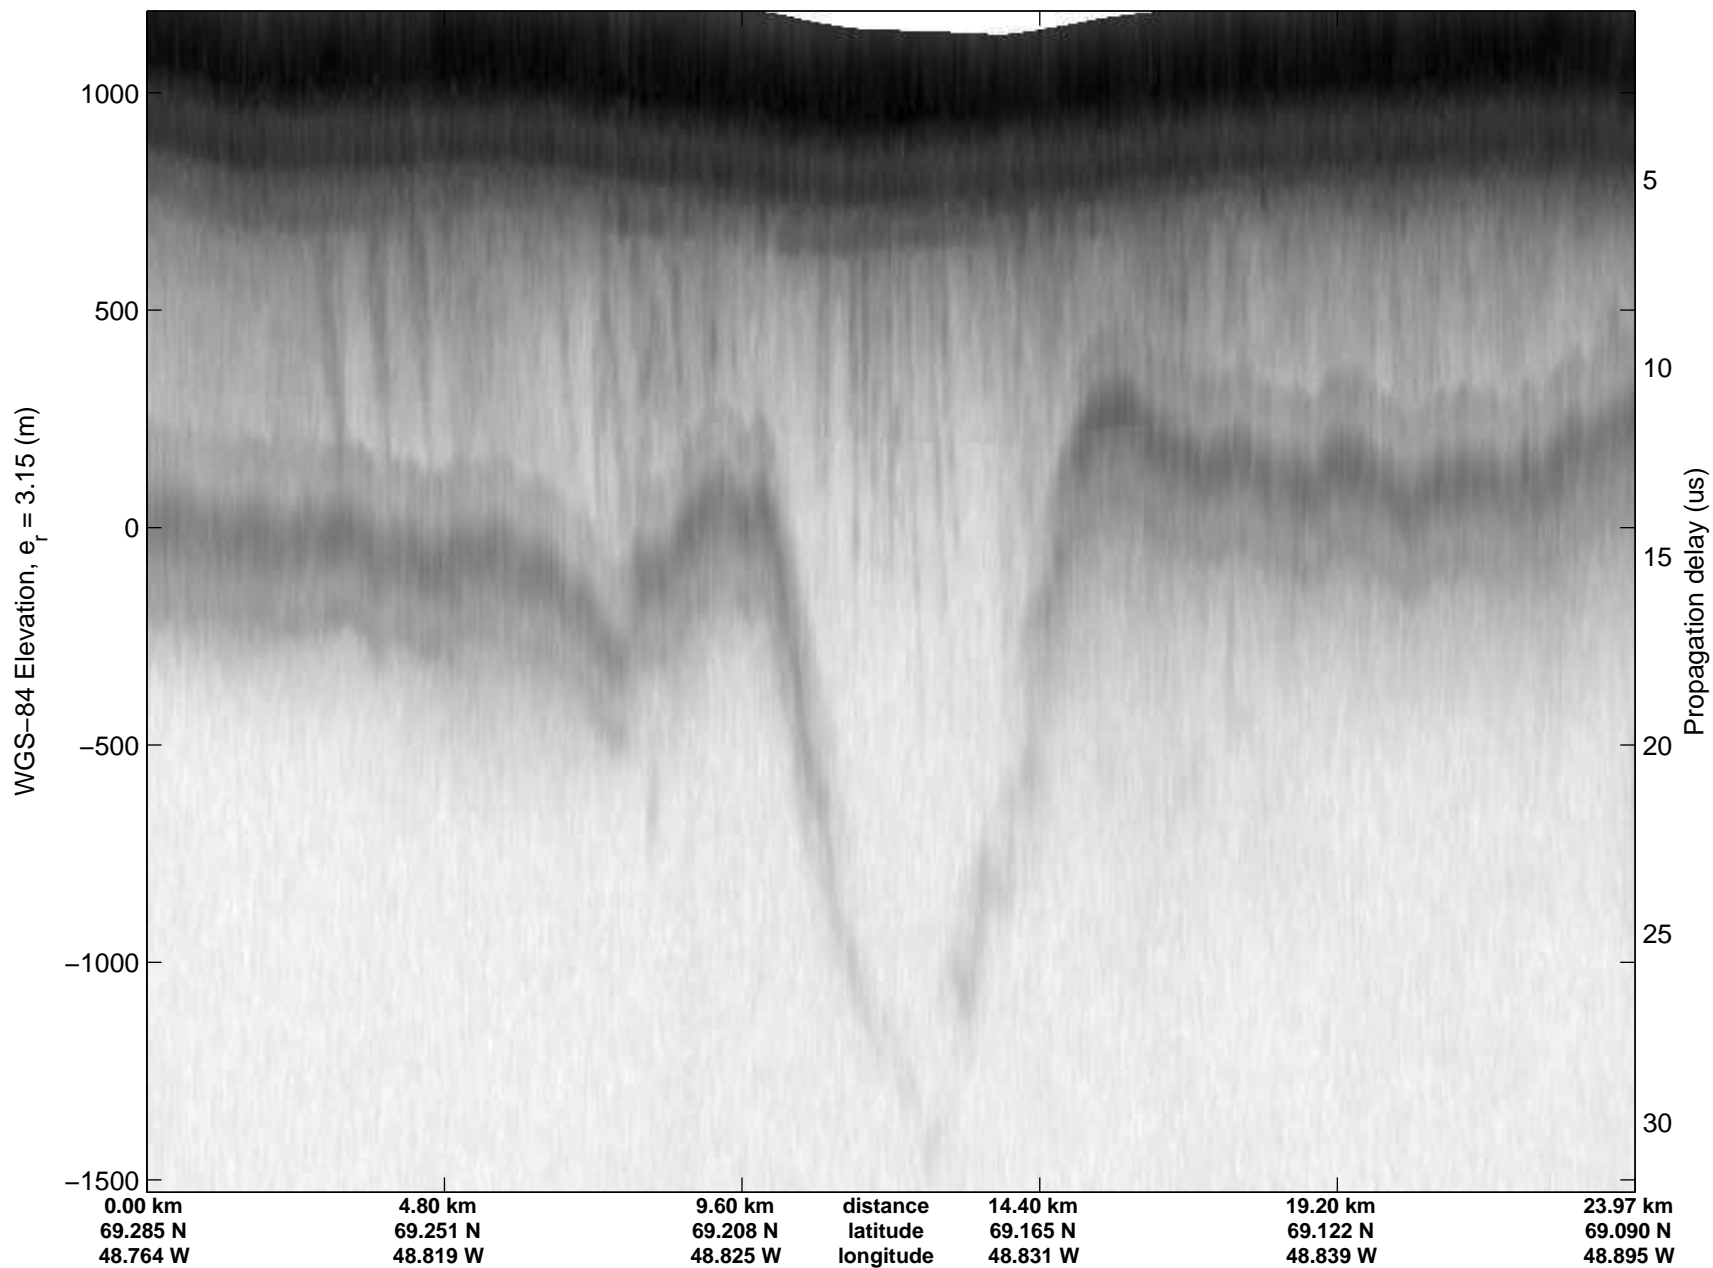

mcrds 2008\_Greenland\_TO: "Jakobshavn Channel" 20080717\_06\_004: 18:12:37.1 to 18:18:13.7 GPS

mcrds 2008\_Greenland\_TO: "Jakobshavn Channel" 20080717\_06\_004: 18:12:37.1 to 18:18:13.7 GPS

mcrds 2008\_Greenland\_TO: "Jakobshavn Channel" 20080717\_06\_005: 18:18:14.7 to 18:22:06.9 GPS

mcrds 2008\_Greenland\_TO: "Jakobshavn Channel" 20080717\_06\_005: 18:18:14.7 to 18:22:06.9 GPS

mcrds 2008\_Greenland\_TO: "Jakobshavn Channel" 20080717\_06\_006: 18:22:07.7 to 18:28:01.1 GPS

mcrds 2008\_Greenland\_TO: "Jakobshavn Channel" 20080717\_06\_006: 18:22:07.7 to 18:28:01.1 GPS

mcrds 2008\_Greenland\_TO: "Jakobshavn Channel" 20080717\_06\_007: 18:28:01.8 to 18:31:38.7 GPS

mcrds 2008\_Greenland\_TO: "Jakobshavn Channel" 20080717\_06\_007: 18:28:01.8 to 18:31:38.7 GPS

mcrds 2008\_Greenland\_TO: "Jakobshavn Channel" 20080717\_06\_008: 18:31:40.0 to 18:37:07.4 GPS