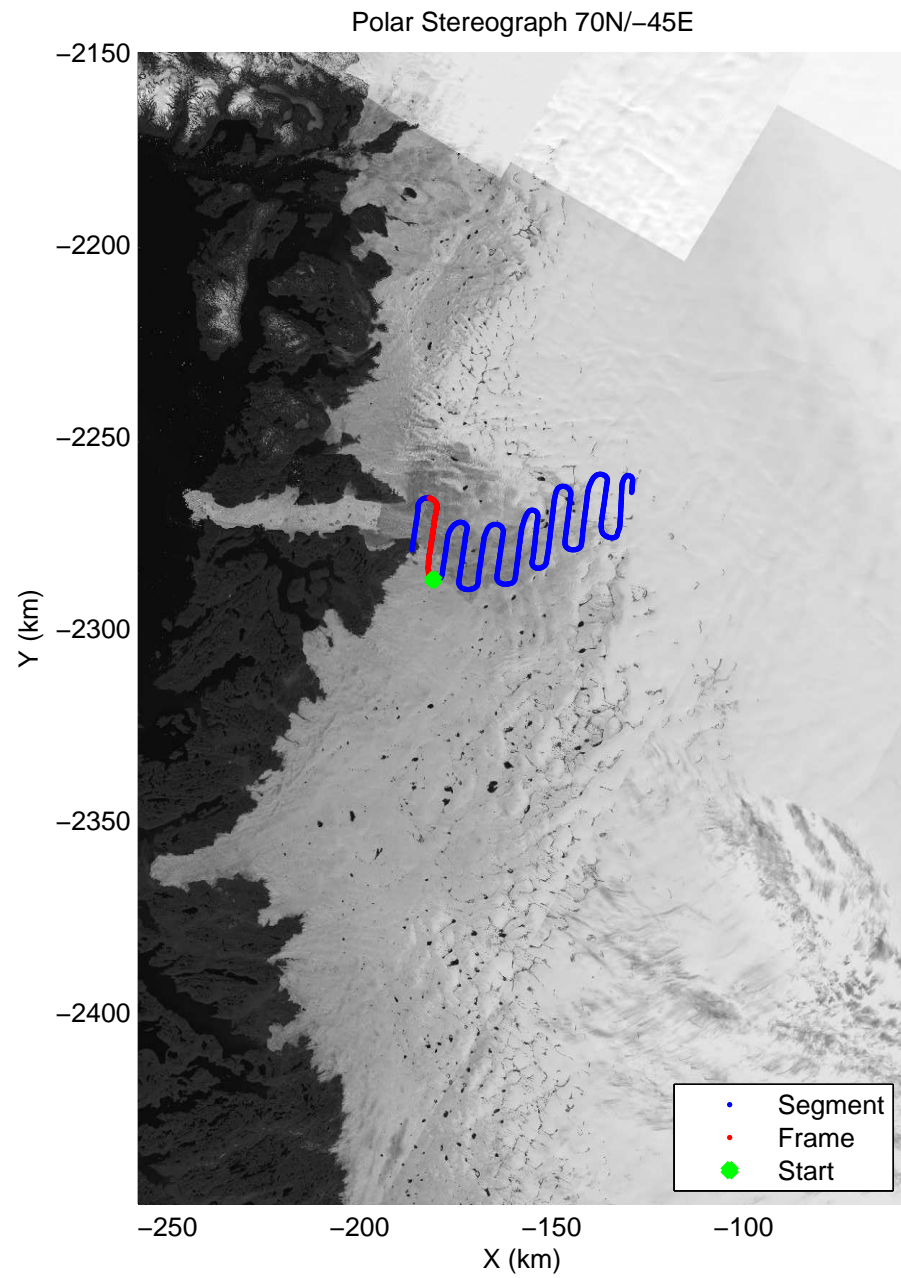

mcrds 2008\_Greenland\_TO: "Jakobshavn Channel" 20080717\_06\_011: 18:46:09.7 to 18:50:37.4 GPS

mcrds 2008\_Greenland\_TO: "Jakobshavn Channel" 20080717\_06\_012: 18:50:38.6 to 18:55:16.8 GPS

mcrds 2008\_Greenland\_TO: "Jakobshavn Channel" 20080717\_06\_012: 18:50:38.6 to 18:55:16.8 GPS

mcrds 2008\_Greenland\_TO: "Jakobshavn Channel" 20080717\_06\_014: 19:00:23.8 to 19:04:05.5 GPS