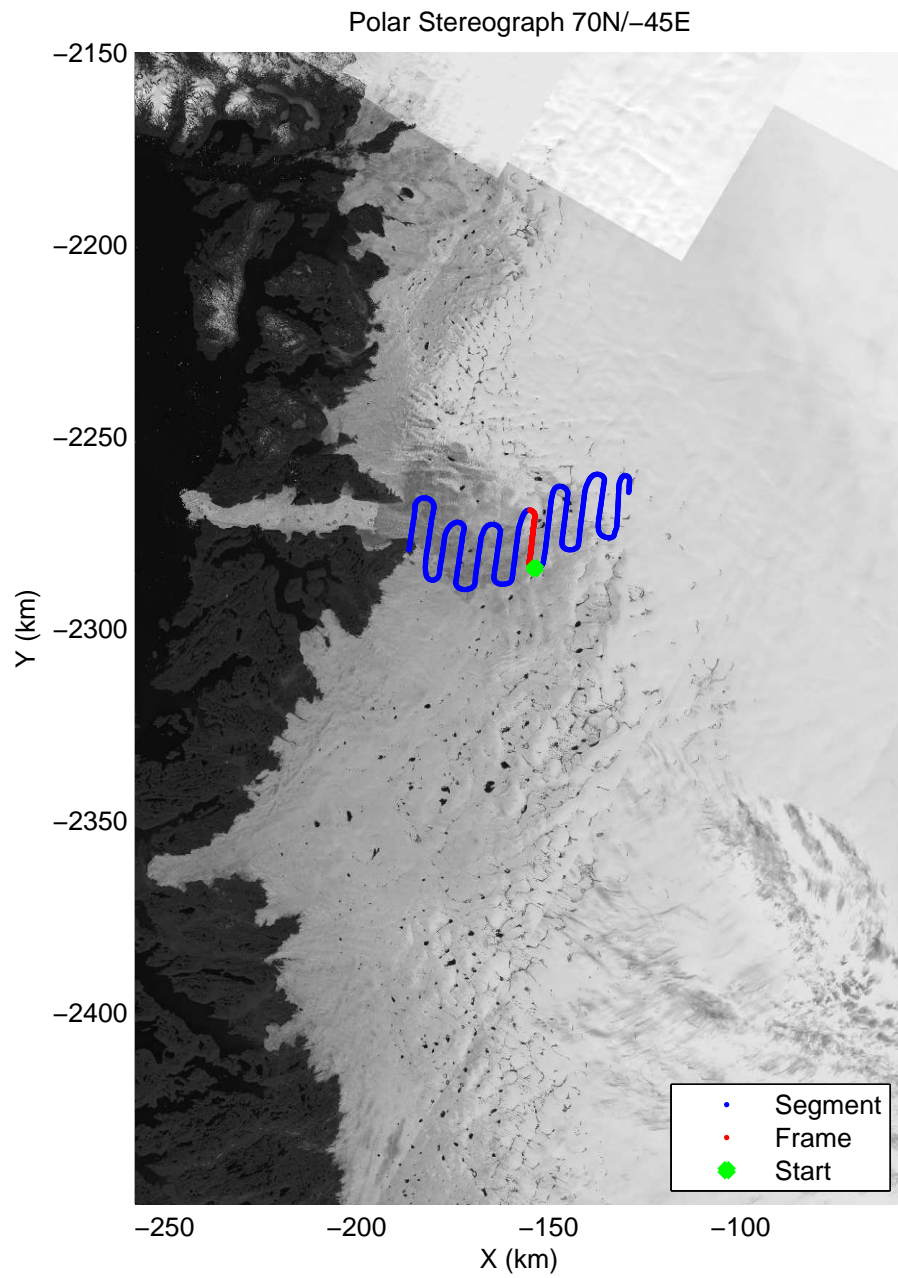

mcrds 2008\_Greenland\_TO: "Jakobshavn Channel" 20080717\_06\_005: 18:18:14.7 to 18:22:06.9 GPS

mcrds 2008\_Greenland\_TO: "Jakobshavn Channel" 20080717\_06\_006: 18:22:07.7 to 18:28:01.1 GPS

mcrds 2008\_Greenland\_TO: "Jakobshavn Channel" 20080717\_06\_006: 18:22:07.7 to 18:28:01.1 GPS

mcrds 2008\_Greenland\_TO: "Jakobshavn Channel" 20080717\_06\_007: 18:28:01.8 to 18:31:38.7 GPS

mcrds 2008\_Greenland\_TO: "Jakobshavn Channel" 20080717\_06\_007: 18:28:01.8 to 18:31:38.7 GPS

mcrds 2008\_Greenland\_TO: "Jakobshavn Channel" 20080717\_06\_008: 18:31:40.0 to 18:37:07.4 GPS