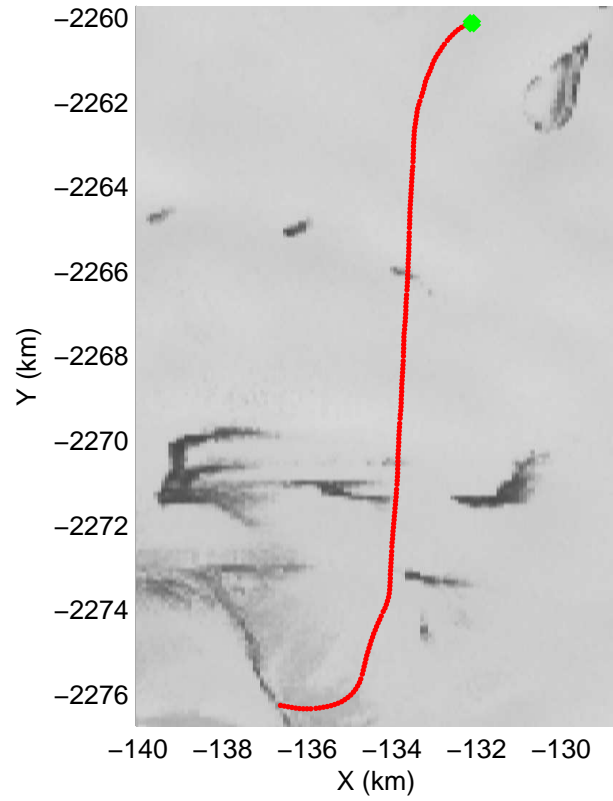

mcrds 2008\_Greenland\_TO: "Jakobshavn Channel" 20080717\_06\_001: 18:02:30.4 to 18:03:45.8 GPS

mcrds 2008\_Greenland\_TO: "Jakobshavn Channel" 20080717\_06\_001: 18:02:30.4 to 18:03:45.8 GPS

mcrds 2008\_Greenland\_TO: "Jakobshavn Channel" 20080717\_06\_002: 18:03:46.9 to 18:08:28.6 GPS