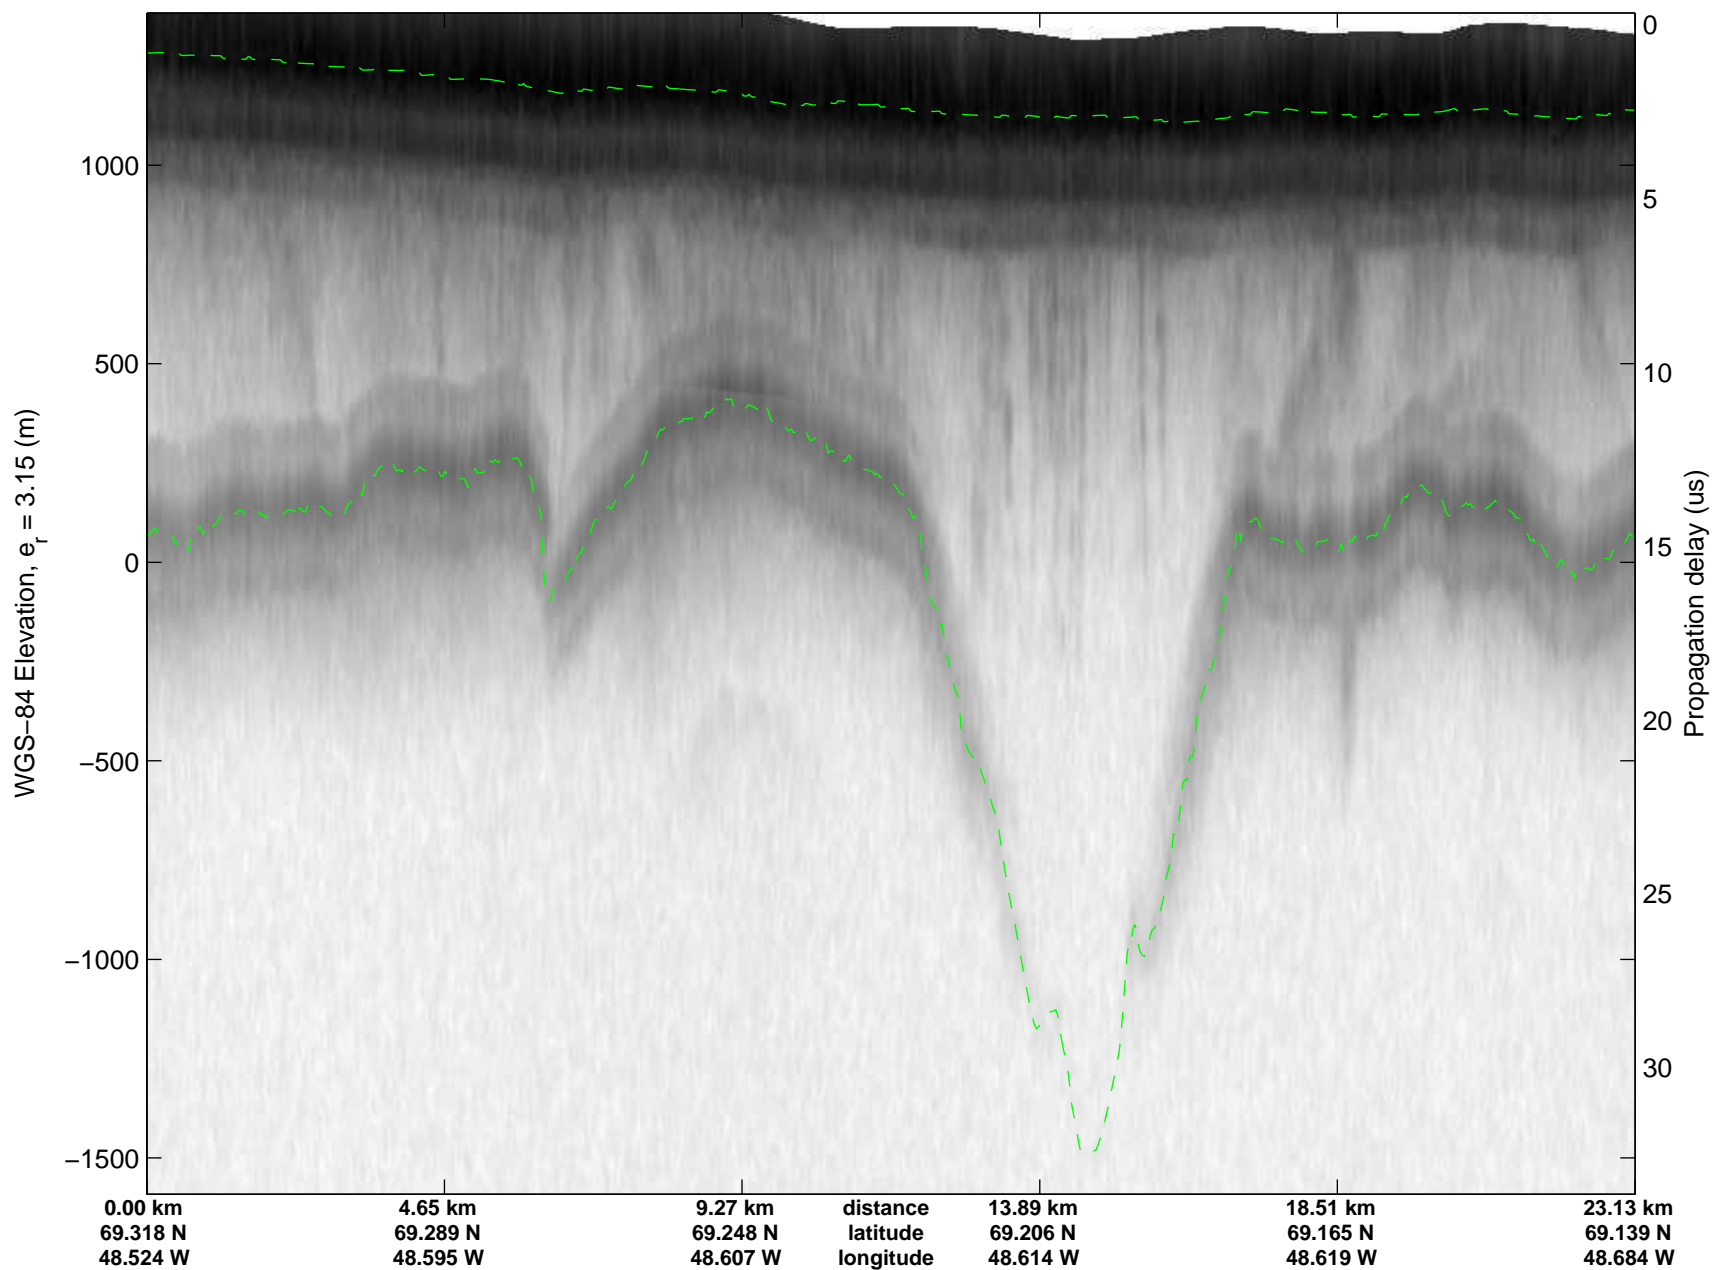

mcrds 2008\_Greenland\_TO: "Jakobshavn Channel" 20080717\_06\_002: 18:03:46.9 to 18:08:28.6 GPS

mcrds 2008\_Greenland\_TO: "Jakobshavn Channel" 20080717\_06\_003: 18:08:29.6 to 18:12:36.2 GPS

mcrds 2008\_Greenland\_TO: "Jakobshavn Channel" 20080717\_06\_003: 18:08:29.6 to 18:12:36.2 GPS

mcrds 2008\_Greenland\_TO: "Jakobshavn Channel" 20080717\_06\_004: 18:12:37.1 to 18:18:13.7 GPS

mcrds 2008\_Greenland\_TO: "Jakobshavn Channel" 20080717\_06\_004: 18:12:37.1 to 18:18:13.7 GPS

mcrds 2008\_Greenland\_TO: "Jakobshavn Channel" 20080717\_06\_005: 18:18:14.7 to 18:22:06.9 GPS

mcrds 2008\_Greenland\_TO: "Jakobshavn Channel" 20080717\_06\_005: 18:18:14.7 to 18:22:06.9 GPS

mcrds 2008\_Greenland\_TO: "Jakobshavn Channel" 20080717\_06\_006: 18:22:07.7 to 18:28:01.1 GPS

mcrds 2008\_Greenland\_TO: "Jakobshavn Channel" 20080717\_06\_006: 18:22:07.7 to 18:28:01.1 GPS

mcrds 2008\_Greenland\_TO: "Jakobshavn Channel" 20080717\_06\_007: 18:28:01.8 to 18:31:38.7 GPS

mcrds 2008\_Greenland\_TO: "Jakobshavn Channel" 20080717\_06\_007: 18:28:01.8 to 18:31:38.7 GPS

mcrds 2008\_Greenland\_TO: "Jakobshavn Channel" 20080717\_06\_008: 18:31:40.0 to 18:37:07.4 GPS