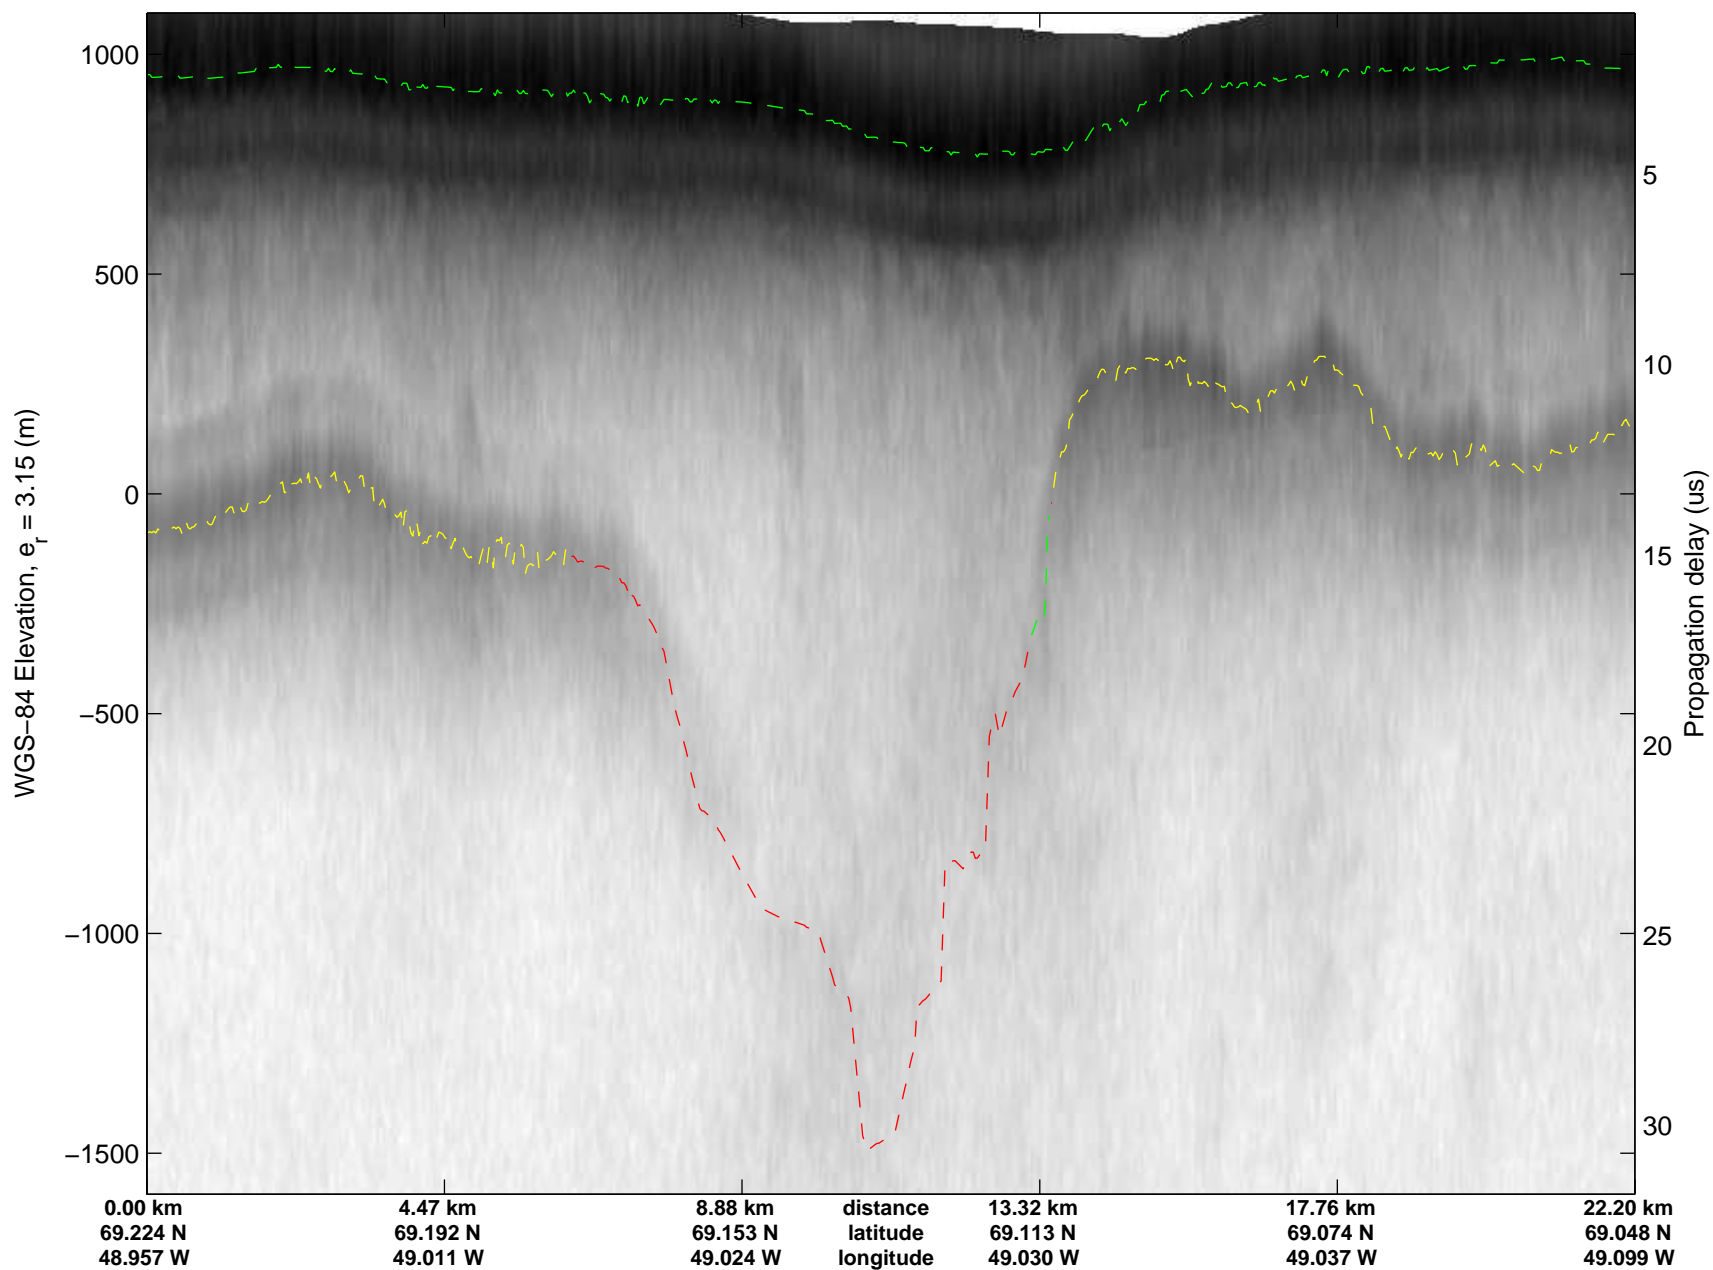

mcrds 2008\_Greenland\_TO: "Jakobshavn Channel" 20080717\_06\_005: 18:18:14.7 to 18:22:06.9 GPS

mcrds 2008\_Greenland\_TO: "Jakobshavn Channel" 20080717\_06\_006: 18:22:07.7 to 18:28:01.1 GPS

mcrds 2008\_Greenland\_TO: "Jakobshavn Channel" 20080717\_06\_006: 18:22:07.7 to 18:28:01.1 GPS

mcrds 2008\_Greenland\_TO: "Jakobshavn Channel" 20080717\_06\_007: 18:28:01.8 to 18:31:38.7 GPS

mcrds 2008\_Greenland\_TO: "Jakobshavn Channel" 20080717\_06\_007: 18:28:01.8 to 18:31:38.7 GPS

mcrds 2008\_Greenland\_TO: "Jakobshavn Channel" 20080717\_06\_008: 18:31:40.0 to 18:37:07.4 GPS

mcrds 2008\_Greenland\_TO: "Jakobshavn Channel" 20080717\_06\_008: 18:31:40.0 to 18:37:07.4 GPS

mcrds 2008\_Greenland\_TO: "Jakobshavn Channel" 20080717\_06\_009: 18:37:08.5 to 18:41:05.4 GPS

mcrds 2008\_Greenland\_TO: "Jakobshavn Channel" 20080717\_06\_009: 18:37:08.5 to 18:41:05.4 GPS

mcrds 2008\_Greenland\_TO: "Jakobshavn Channel" 20080717\_06\_010: 18:41:06.2 to 18:46:08.8 GPS

mcrds 2008\_Greenland\_TO: "Jakobshavn Channel" 20080717\_06\_010: 18:41:06.2 to 18:46:08.8 GPS

mcrds 2008\_Greenland\_TO: "Jakobshavn Channel" 20080717\_06\_011: 18:46:09.7 to 18:50:37.4 GPS