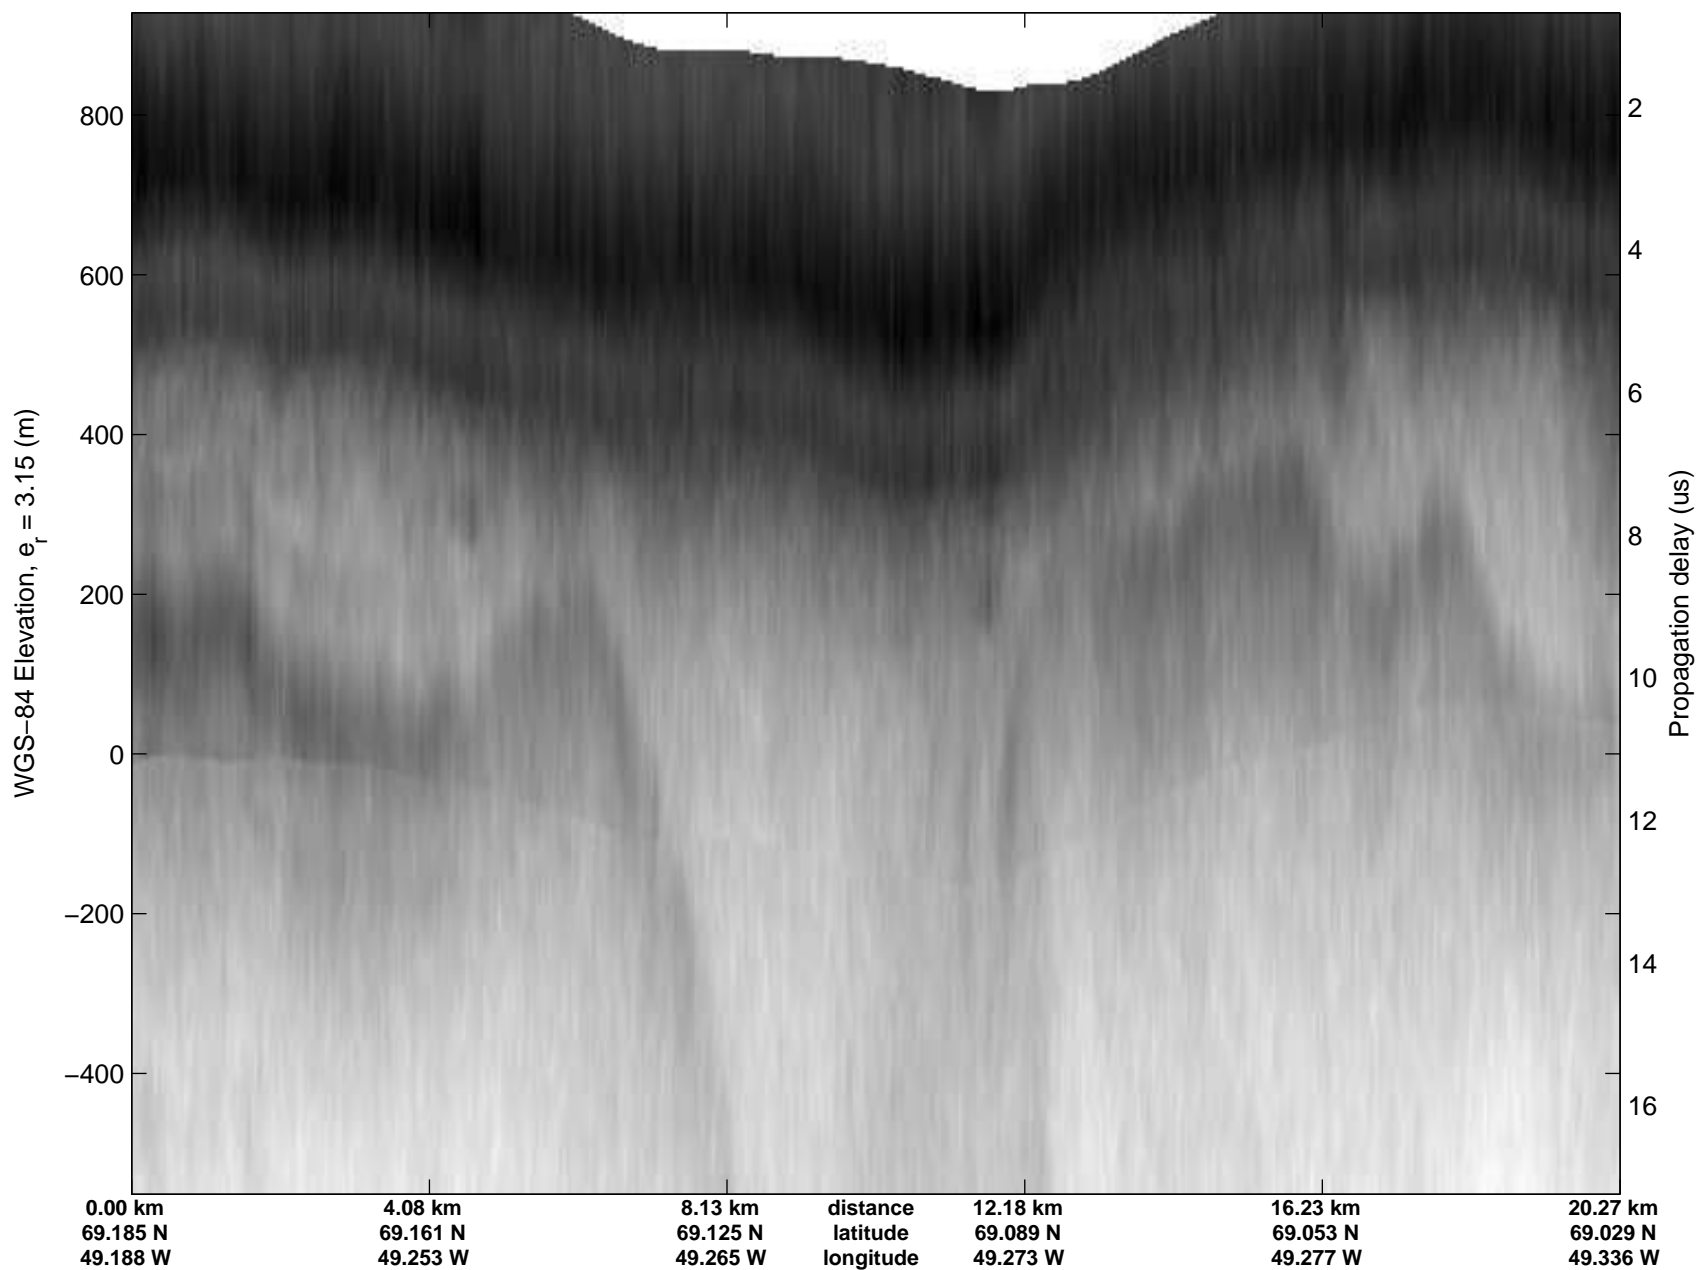

mcrds 2008\_Greenland\_TO: "Jakobshavn Channel" 20080717\_06\_007: 18:28:01.8 to 18:31:38.7 GPS

mcrds 2008\_Greenland\_TO: "Jakobshavn Channel" 20080717\_06\_007: 18:28:01.8 to 18:31:38.7 GPS

mcrds 2008\_Greenland\_TO: "Jakobshavn Channel" 20080717\_06\_008: 18:31:40.0 to 18:37:07.4 GPS

mcrds 2008\_Greenland\_TO: "Jakobshavn Channel" 20080717\_06\_008: 18:31:40.0 to 18:37:07.4 GPS

mcrds 2008\_Greenland\_TO: "Jakobshavn Channel" 20080717\_06\_009: 18:37:08.5 to 18:41:05.4 GPS

mcrds 2008\_Greenland\_TO: "Jakobshavn Channel" 20080717\_06\_009: 18:37:08.5 to 18:41:05.4 GPS

mcrds 2008\_Greenland\_TO: "Jakobshavn Channel" 20080717\_06\_010: 18:41:06.2 to 18:46:08.8 GPS

mcrds 2008\_Greenland\_TO: "Jakobshavn Channel" 20080717\_06\_010: 18:41:06.2 to 18:46:08.8 GPS

mcrds 2008\_Greenland\_TO: "Jakobshavn Channel" 20080717\_06\_011: 18:46:09.7 to 18:50:37.4 GPS