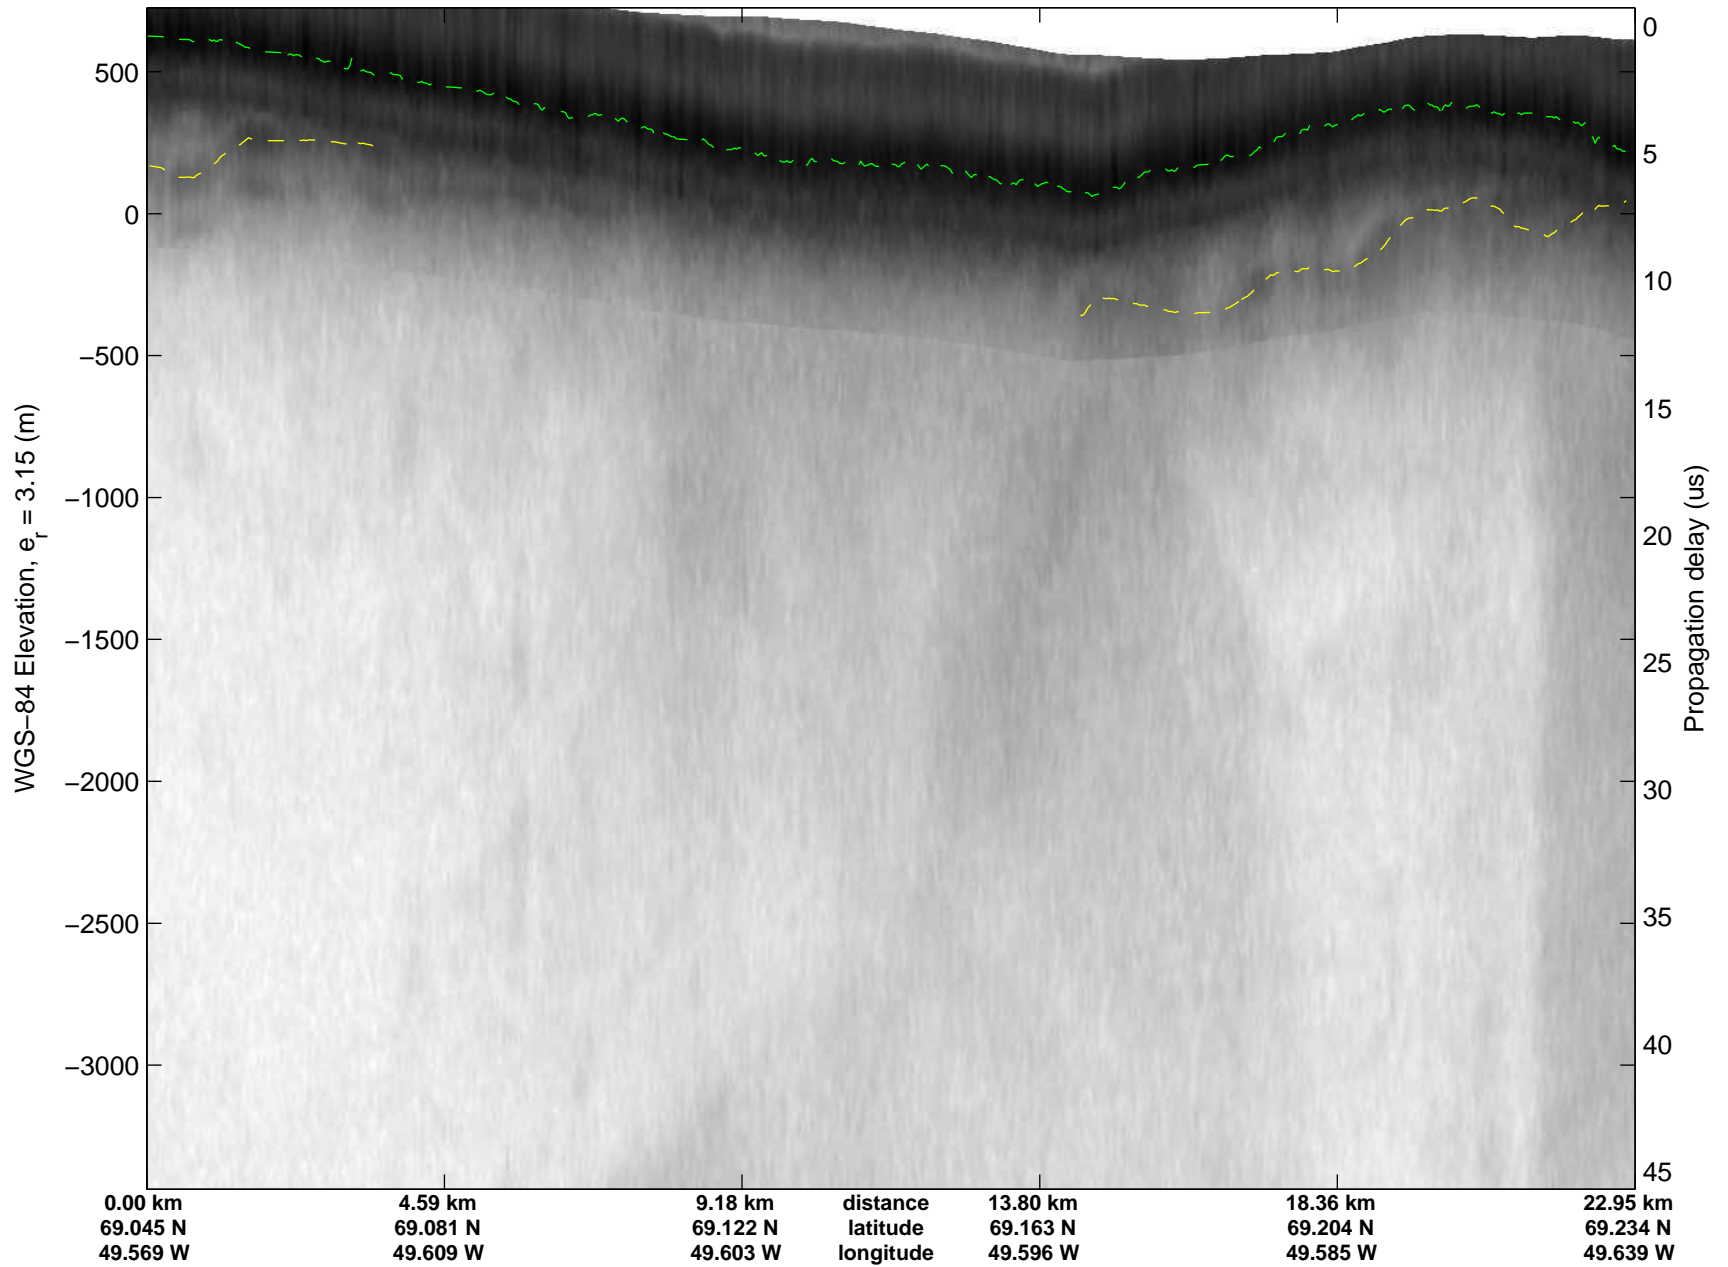

mcrds 2008\_Greenland\_TO: "Jakobshavn Channel" 20080717\_06\_010: 18:41:06.2 to 18:46:08.8 GPS

mcrds 2008\_Greenland\_TO: "Jakobshavn Channel" 20080717\_06\_010: 18:41:06.2 to 18:46:08.8 GPS

mcrds 2008\_Greenland\_TO: "Jakobshavn Channel" 20080717\_06\_011: 18:46:09.7 to 18:50:37.4 GPS

mcrds 2008\_Greenland\_TO: "Jakobshavn Channel" 20080717\_06\_011: 18:46:09.7 to 18:50:37.4 GPS

mcrds 2008\_Greenland\_TO: "Jakobshavn Channel" 20080717\_06\_012: 18:50:38.6 to 18:55:16.8 GPS

mcrds 2008\_Greenland\_TO: "Jakobshavn Channel" 20080717\_06\_012: 18:50:38.6 to 18:55:16.8 GPS

mcrds 2008\_Greenland\_TO: "Jakobshavn Channel" 20080717\_06\_013: 18:55:17.9 to 19:00:23.0 GPS

mcrds 2008\_Greenland\_TO: "Jakobshavn Channel" 20080717\_06\_013: 18:55:17.9 to 19:00:23.0 GPS

mcrds 2008\_Greenland\_TO: "Jakobshavn Channel" 20080717\_06\_014: 19:00:23.8 to 19:04:05.5 GPS

mcrds 2008\_Greenland\_TO: "Jakobshavn Channel" 20080717\_06\_014: 19:00:23.8 to 19:04:05.5 GPS