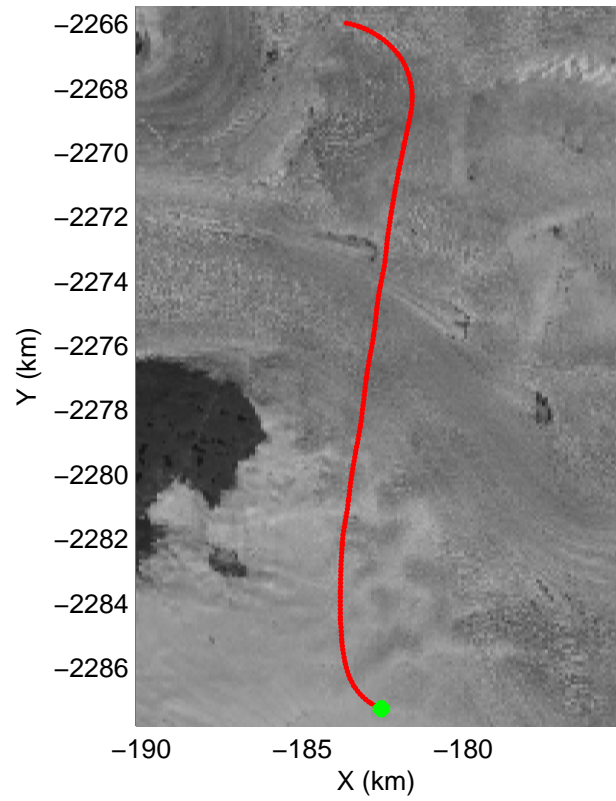

mcrds 2008\_Greenland\_TO: "Jakobshavn Channel" 20080717\_06\_011: 18:46:09.7 to 18:50:37.4 GPS

mcrds 2008\_Greenland\_TO: "Jakobshavn Channel" 20080717\_06\_012: 18:50:38.6 to 18:55:16.8 GPS

mcrds 2008\_Greenland\_TO: "Jakobshavn Channel" 20080717\_06\_012: 18:50:38.6 to 18:55:16.8 GPS