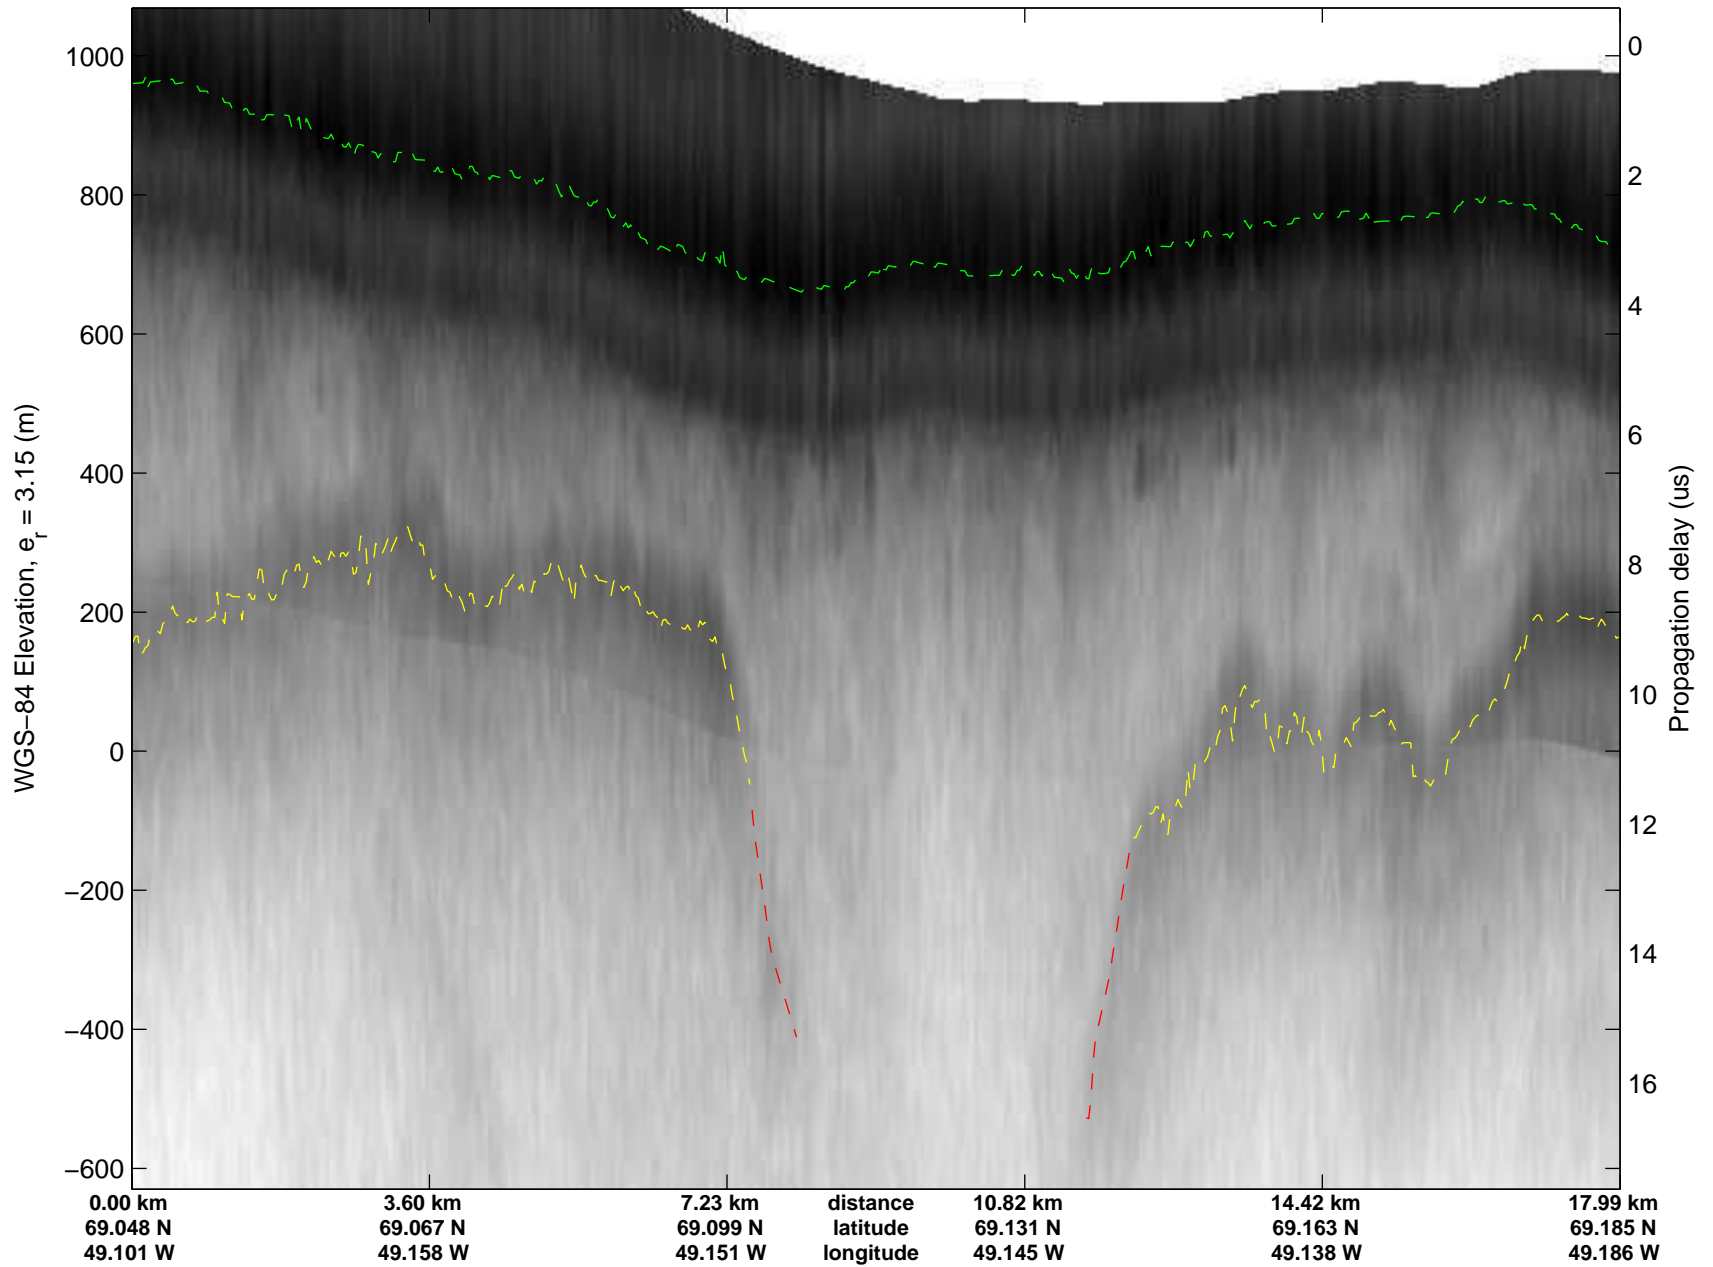

mcrds 2008\_Greenland\_TO: "Jakobshavn Channel" 20080717\_06\_007: 18:28:01.8 to 18:31:38.7 GPS

mcrds 2008\_Greenland\_TO: "Jakobshavn Channel" 20080717\_06\_007: 18:28:01.8 to 18:31:38.7 GPS

mcrds 2008\_Greenland\_TO: "Jakobshavn Channel" 20080717\_06\_008: 18:31:40.0 to 18:37:07.4 GPS

mcrds 2008\_Greenland\_TO: "Jakobshavn Channel" 20080717\_06\_008: 18:31:40.0 to 18:37:07.4 GPS

mcrds 2008\_Greenland\_TO: "Jakobshavn Channel" 20080717\_06\_009: 18:37:08.5 to 18:41:05.4 GPS

mcrds 2008\_Greenland\_TO: "Jakobshavn Channel" 20080717\_06\_009: 18:37:08.5 to 18:41:05.4 GPS

mcrds 2008\_Greenland\_TO: "Jakobshavn Channel" 20080717\_06\_010: 18:41:06.2 to 18:46:08.8 GPS

mcrds 2008\_Greenland\_TO: "Jakobshavn Channel" 20080717\_06\_010: 18:41:06.2 to 18:46:08.8 GPS

mcrds 2008\_Greenland\_TO: "Jakobshavn Channel" 20080717\_06\_011: 18:46:09.7 to 18:50:37.4 GPS