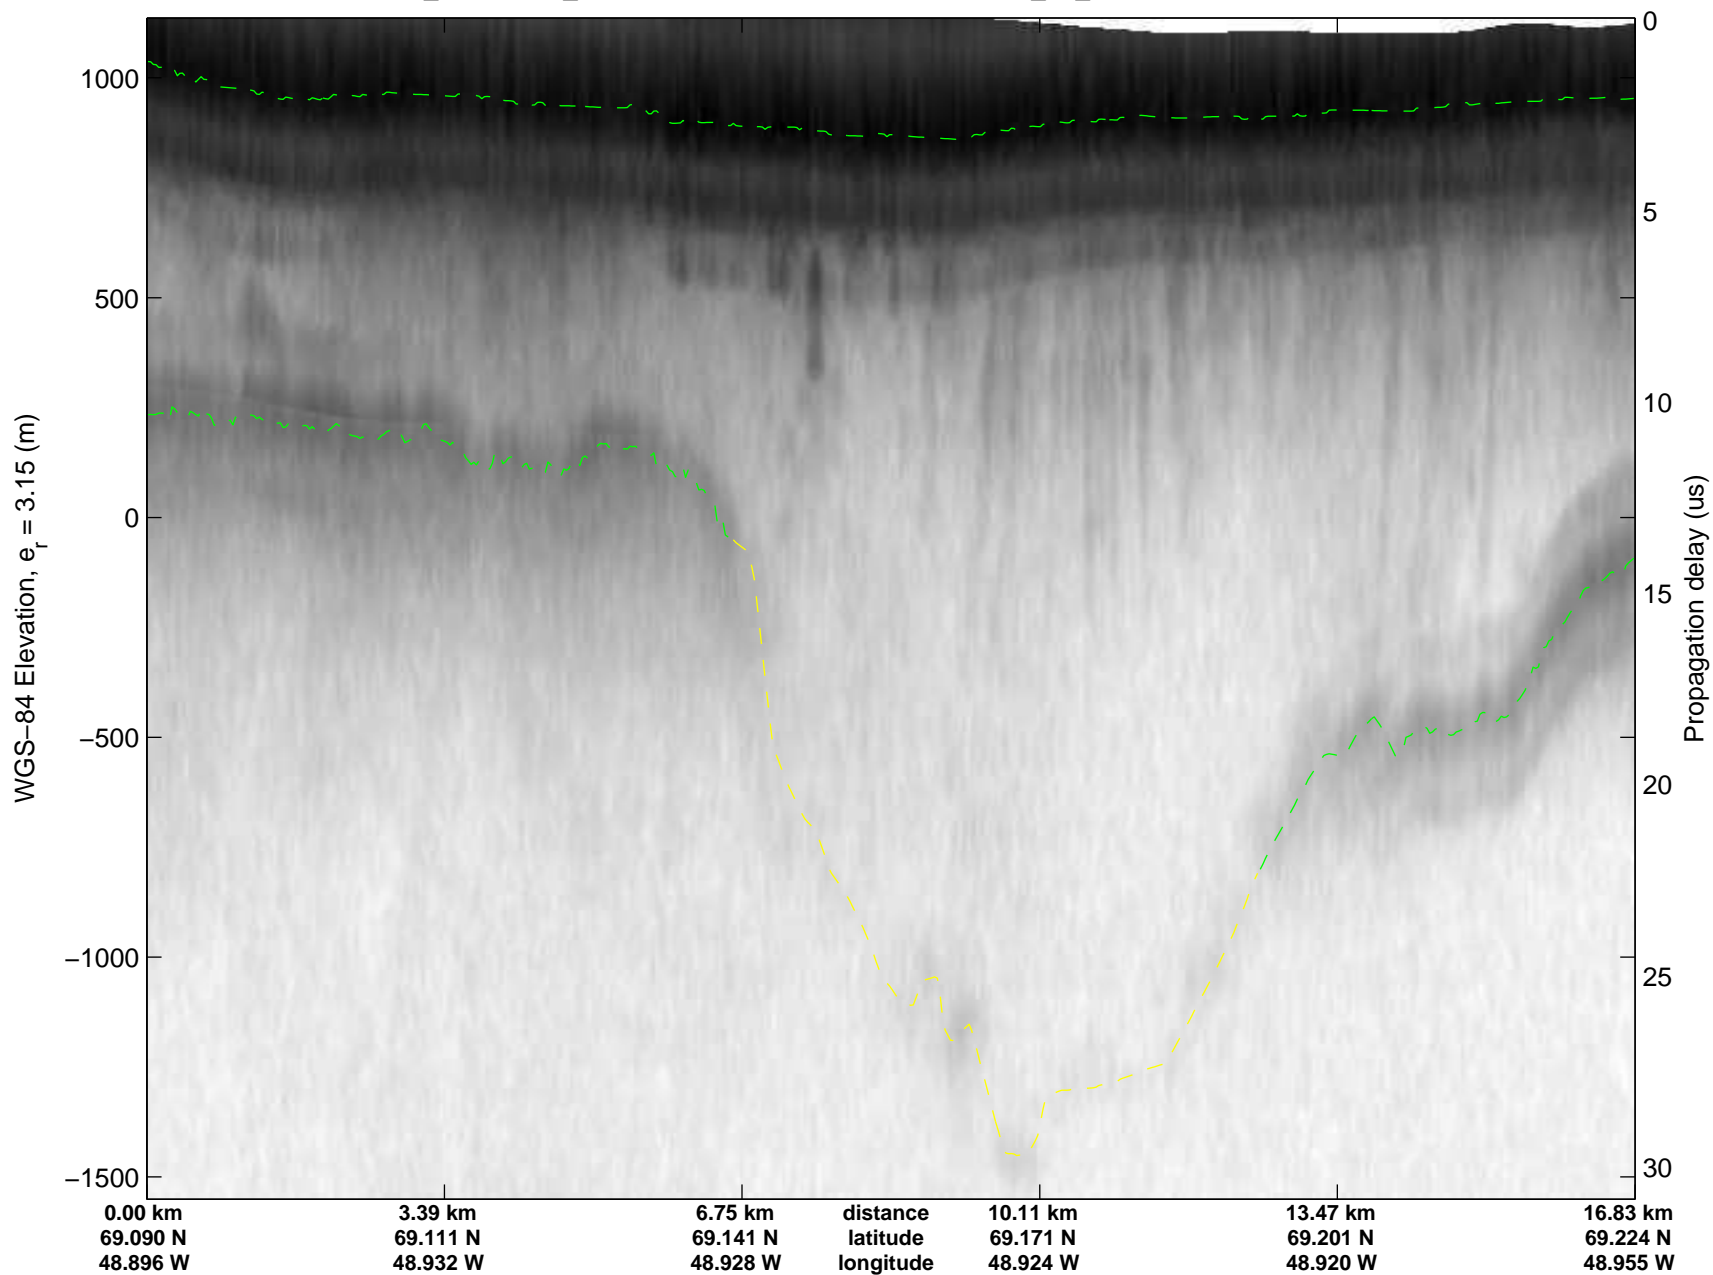

mcrds 2008\_Greenland\_TO: "Jakobshavn Channel" 20080717\_06\_004: 18:12:37.1 to 18:18:13.7 GPS

mcrds 2008\_Greenland\_TO: "Jakobshavn Channel" 20080717\_06\_004: 18:12:37.1 to 18:18:13.7 GPS

mcrds 2008\_Greenland\_TO: "Jakobshavn Channel" 20080717\_06\_005: 18:18:14.7 to 18:22:06.9 GPS

mcrds 2008\_Greenland\_TO: "Jakobshavn Channel" 20080717\_06\_005: 18:18:14.7 to 18:22:06.9 GPS

mcrds 2008\_Greenland\_TO: "Jakobshavn Channel" 20080717\_06\_006: 18:22:07.7 to 18:28:01.1 GPS

mcrds 2008\_Greenland\_TO: "Jakobshavn Channel" 20080717\_06\_006: 18:22:07.7 to 18:28:01.1 GPS

mcrds 2008\_Greenland\_TO: "Jakobshavn Channel" 20080717\_06\_007: 18:28:01.8 to 18:31:38.7 GPS

mcrds 2008\_Greenland\_TO: "Jakobshavn Channel" 20080717\_06\_007: 18:28:01.8 to 18:31:38.7 GPS

mcrds 2008\_Greenland\_TO: "Jakobshavn Channel" 20080717\_06\_008: 18:31:40.0 to 18:37:07.4 GPS

mcrds 2008\_Greenland\_TO: "Jakobshavn Channel" 20080717\_06\_008: 18:31:40.0 to 18:37:07.4 GPS

mcrds 2008\_Greenland\_TO: "Jakobshavn Channel" 20080717\_06\_009: 18:37:08.5 to 18:41:05.4 GPS

mcrds 2008\_Greenland\_TO: "Jakobshavn Channel" 20080717\_06\_009: 18:37:08.5 to 18:41:05.4 GPS