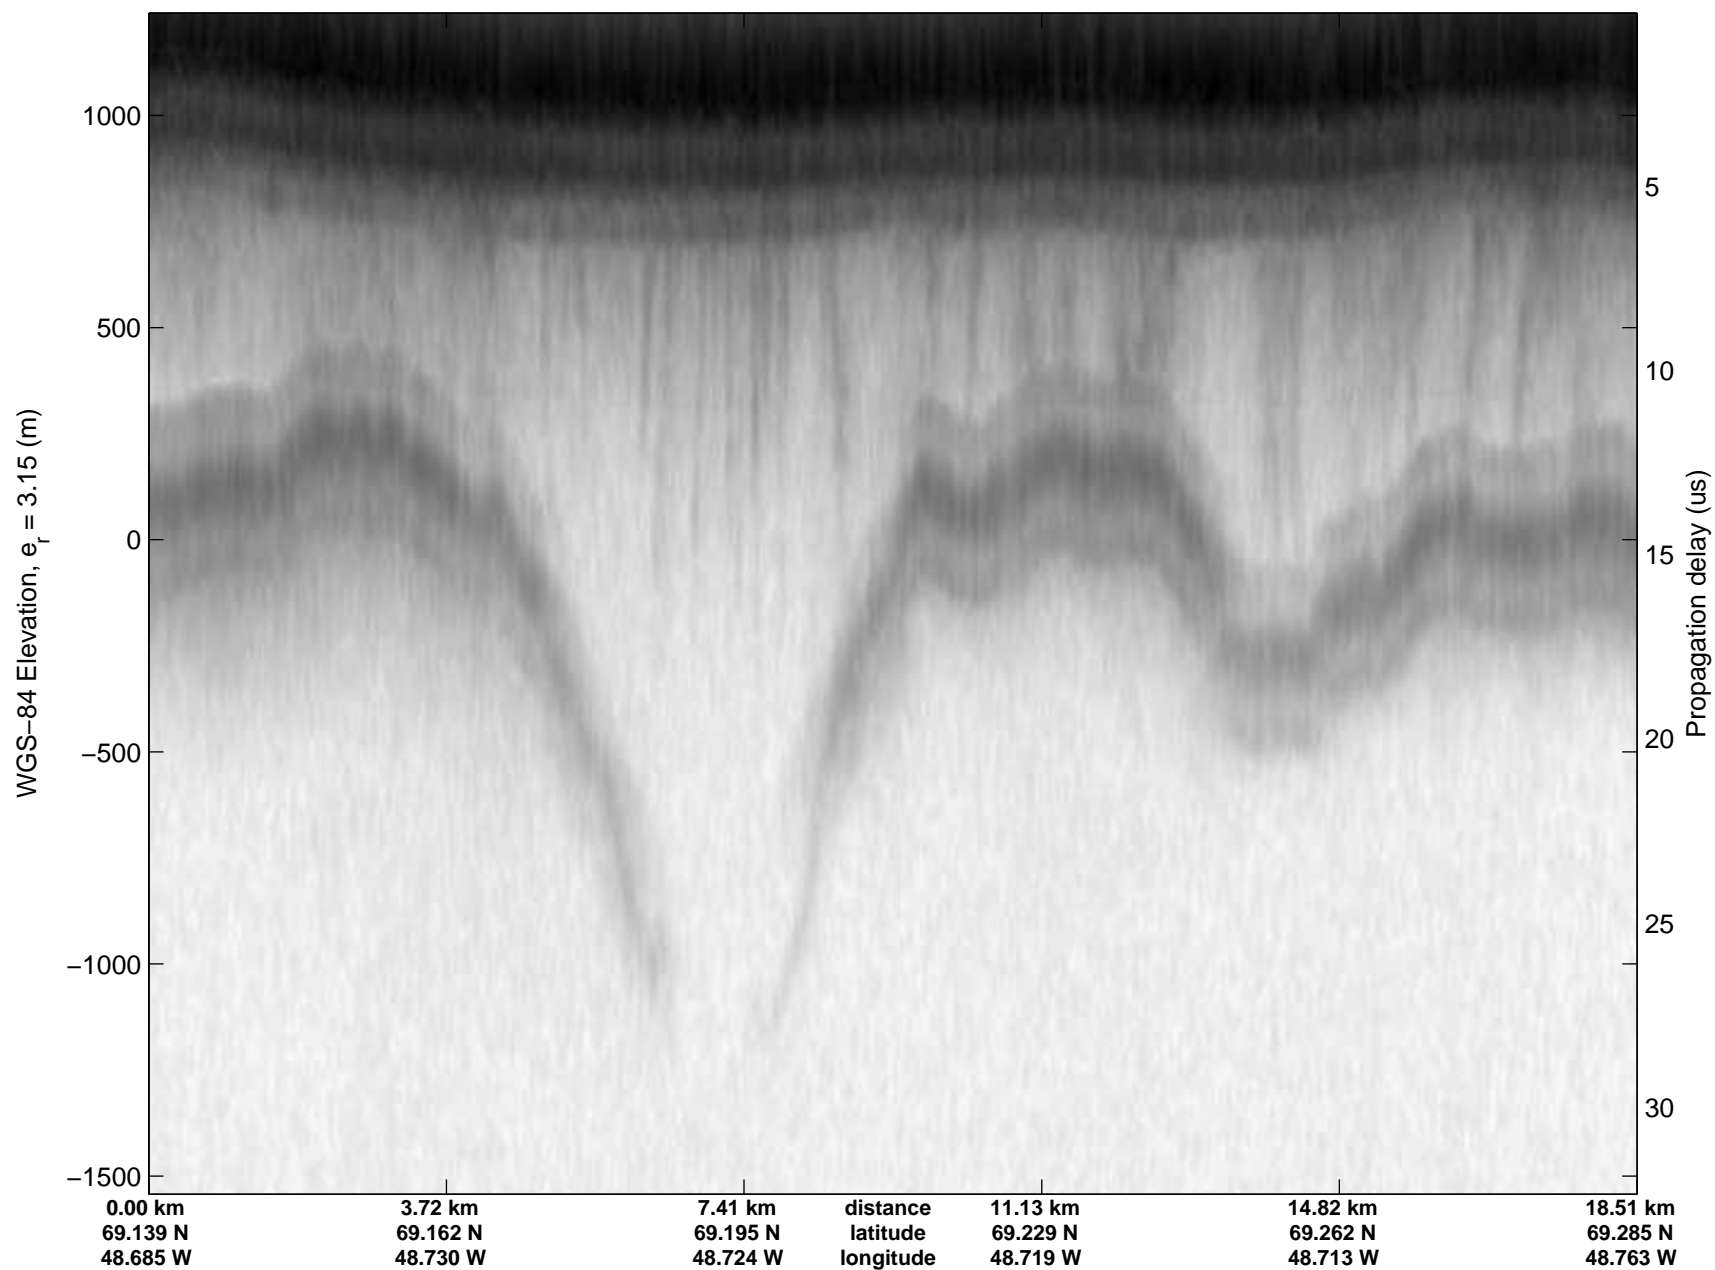

mcrds 2008\_Greenland\_TO: "Jakobshavn Channel" 20080717\_06\_004: 18:12:37.1 to 18:18:13.7 GPS

mcrds 2008\_Greenland\_TO: "Jakobshavn Channel" 20080717\_06\_004: 18:12:37.1 to 18:18:13.7 GPS

mcrds 2008\_Greenland\_TO: "Jakobshavn Channel" 20080717\_06\_005: 18:18:14.7 to 18:22:06.9 GPS

mcrds 2008\_Greenland\_TO: "Jakobshavn Channel" 20080717\_06\_005: 18:18:14.7 to 18:22:06.9 GPS

mcrds 2008\_Greenland\_TO: "Jakobshavn Channel" 20080717\_06\_006: 18:22:07.7 to 18:28:01.1 GPS

mcrds 2008\_Greenland\_TO: "Jakobshavn Channel" 20080717\_06\_006: 18:22:07.7 to 18:28:01.1 GPS

mcrds 2008\_Greenland\_TO: "Jakobshavn Channel" 20080717\_06\_007: 18:28:01.8 to 18:31:38.7 GPS

mcrds 2008\_Greenland\_TO: "Jakobshavn Channel" 20080717\_06\_007: 18:28:01.8 to 18:31:38.7 GPS

mcrds 2008\_Greenland\_TO: "Jakobshavn Channel" 20080717\_06\_008: 18:31:40.0 to 18:37:07.4 GPS