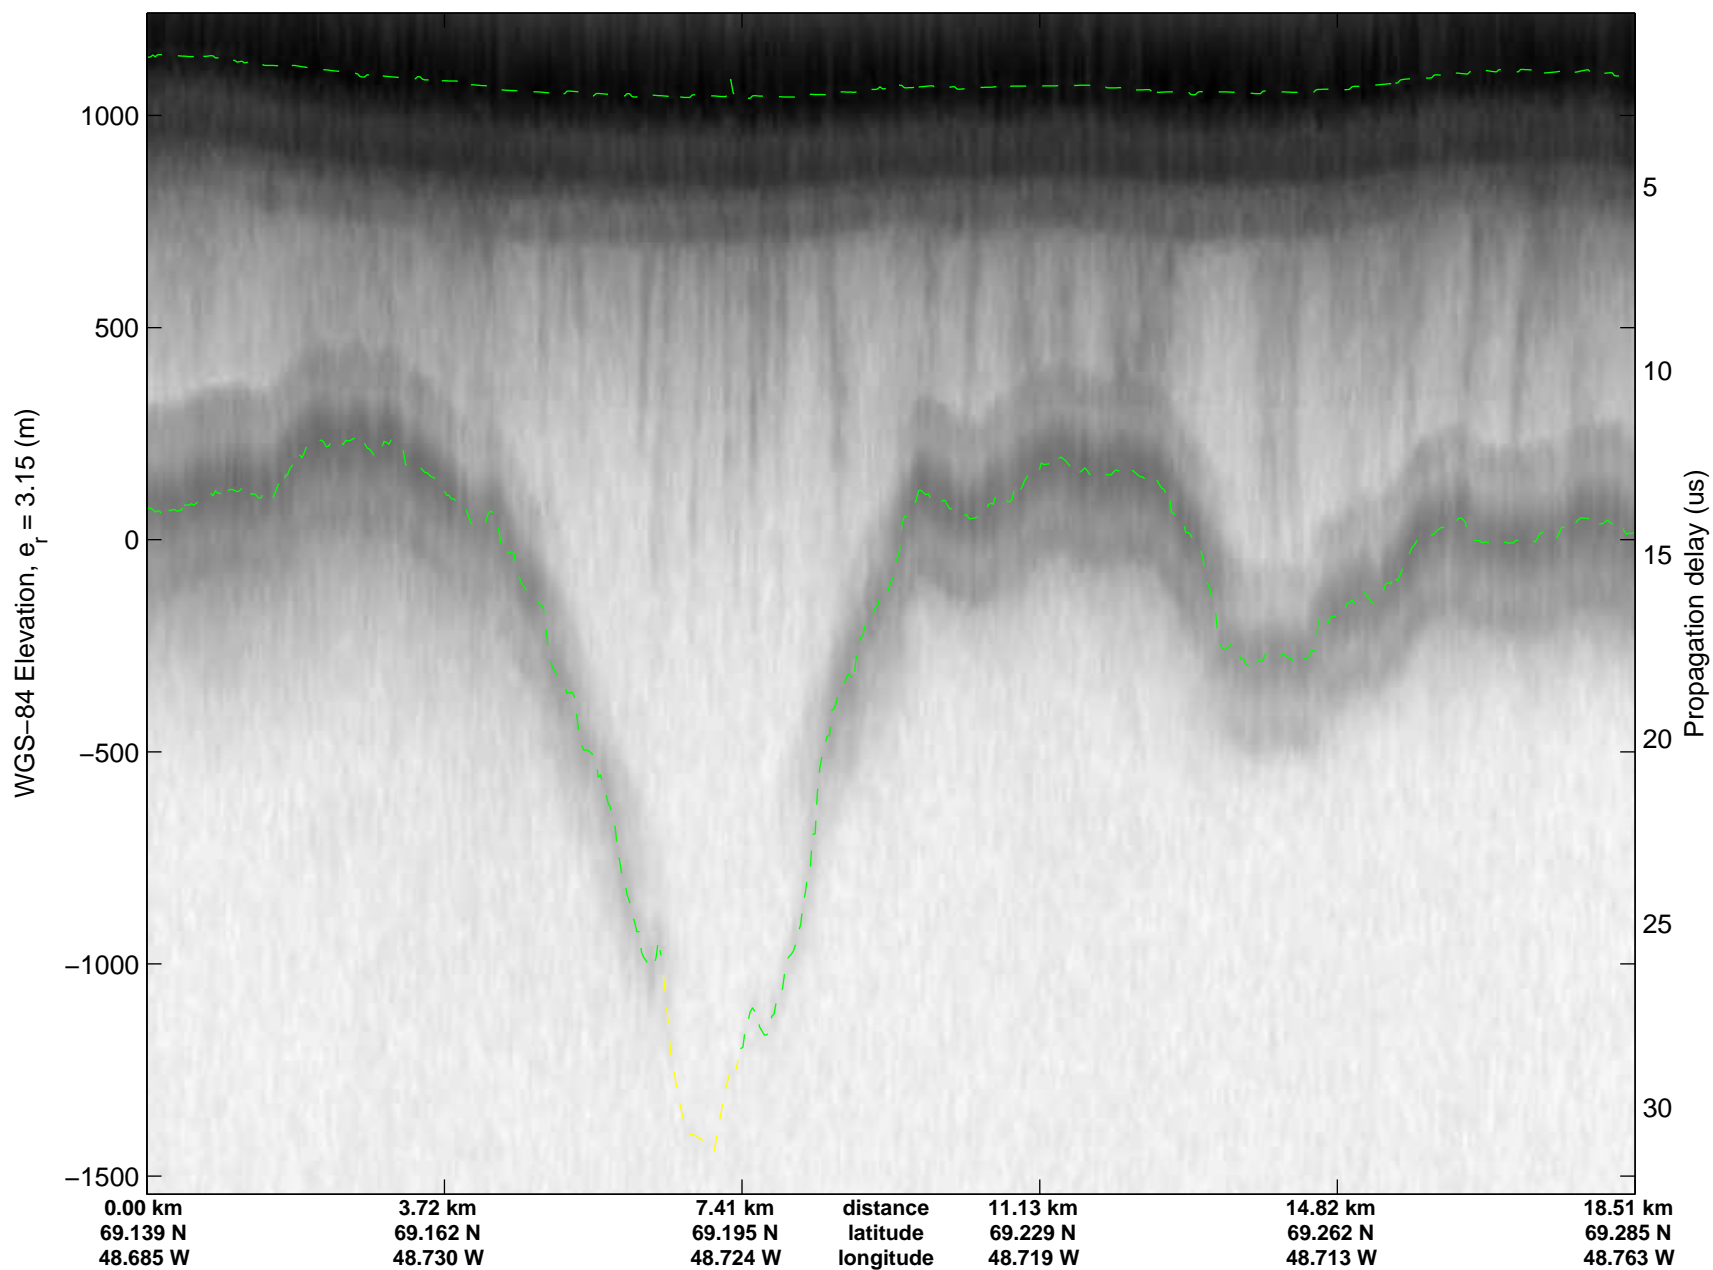

mcrds 2008\_Greenland\_TO: "Jakobshavn Channel" 20080717\_06\_004: 18:12:37.1 to 18:18:13.7 GPS

mcrds 2008\_Greenland\_TO: "Jakobshavn Channel" 20080717\_06\_004: 18:12:37.1 to 18:18:13.7 GPS

mcrds 2008\_Greenland\_TO: "Jakobshavn Channel" 20080717\_06\_005: 18:18:14.7 to 18:22:06.9 GPS

mcrds 2008\_Greenland\_TO: "Jakobshavn Channel" 20080717\_06\_005: 18:18:14.7 to 18:22:06.9 GPS

mcrds 2008\_Greenland\_TO: "Jakobshavn Channel" 20080717\_06\_006: 18:22:07.7 to 18:28:01.1 GPS

mcrds 2008\_Greenland\_TO: "Jakobshavn Channel" 20080717\_06\_006: 18:22:07.7 to 18:28:01.1 GPS

mcrds 2008\_Greenland\_TO: "Jakobshavn Channel" 20080717\_06\_007: 18:28:01.8 to 18:31:38.7 GPS

mcrds 2008\_Greenland\_TO: "Jakobshavn Channel" 20080717\_06\_007: 18:28:01.8 to 18:31:38.7 GPS

mcrds 2008\_Greenland\_TO: "Jakobshavn Channel" 20080717\_06\_008: 18:31:40.0 to 18:37:07.4 GPS

mcrds 2008\_Greenland\_TO: "Jakobshavn Channel" 20080717\_06\_008: 18:31:40.0 to 18:37:07.4 GPS

mcrds 2008\_Greenland\_TO: "Jakobshavn Channel" 20080717\_06\_009: 18:37:08.5 to 18:41:05.4 GPS

mcrds 2008\_Greenland\_TO: "Jakobshavn Channel" 20080717\_06\_009: 18:37:08.5 to 18:41:05.4 GPS