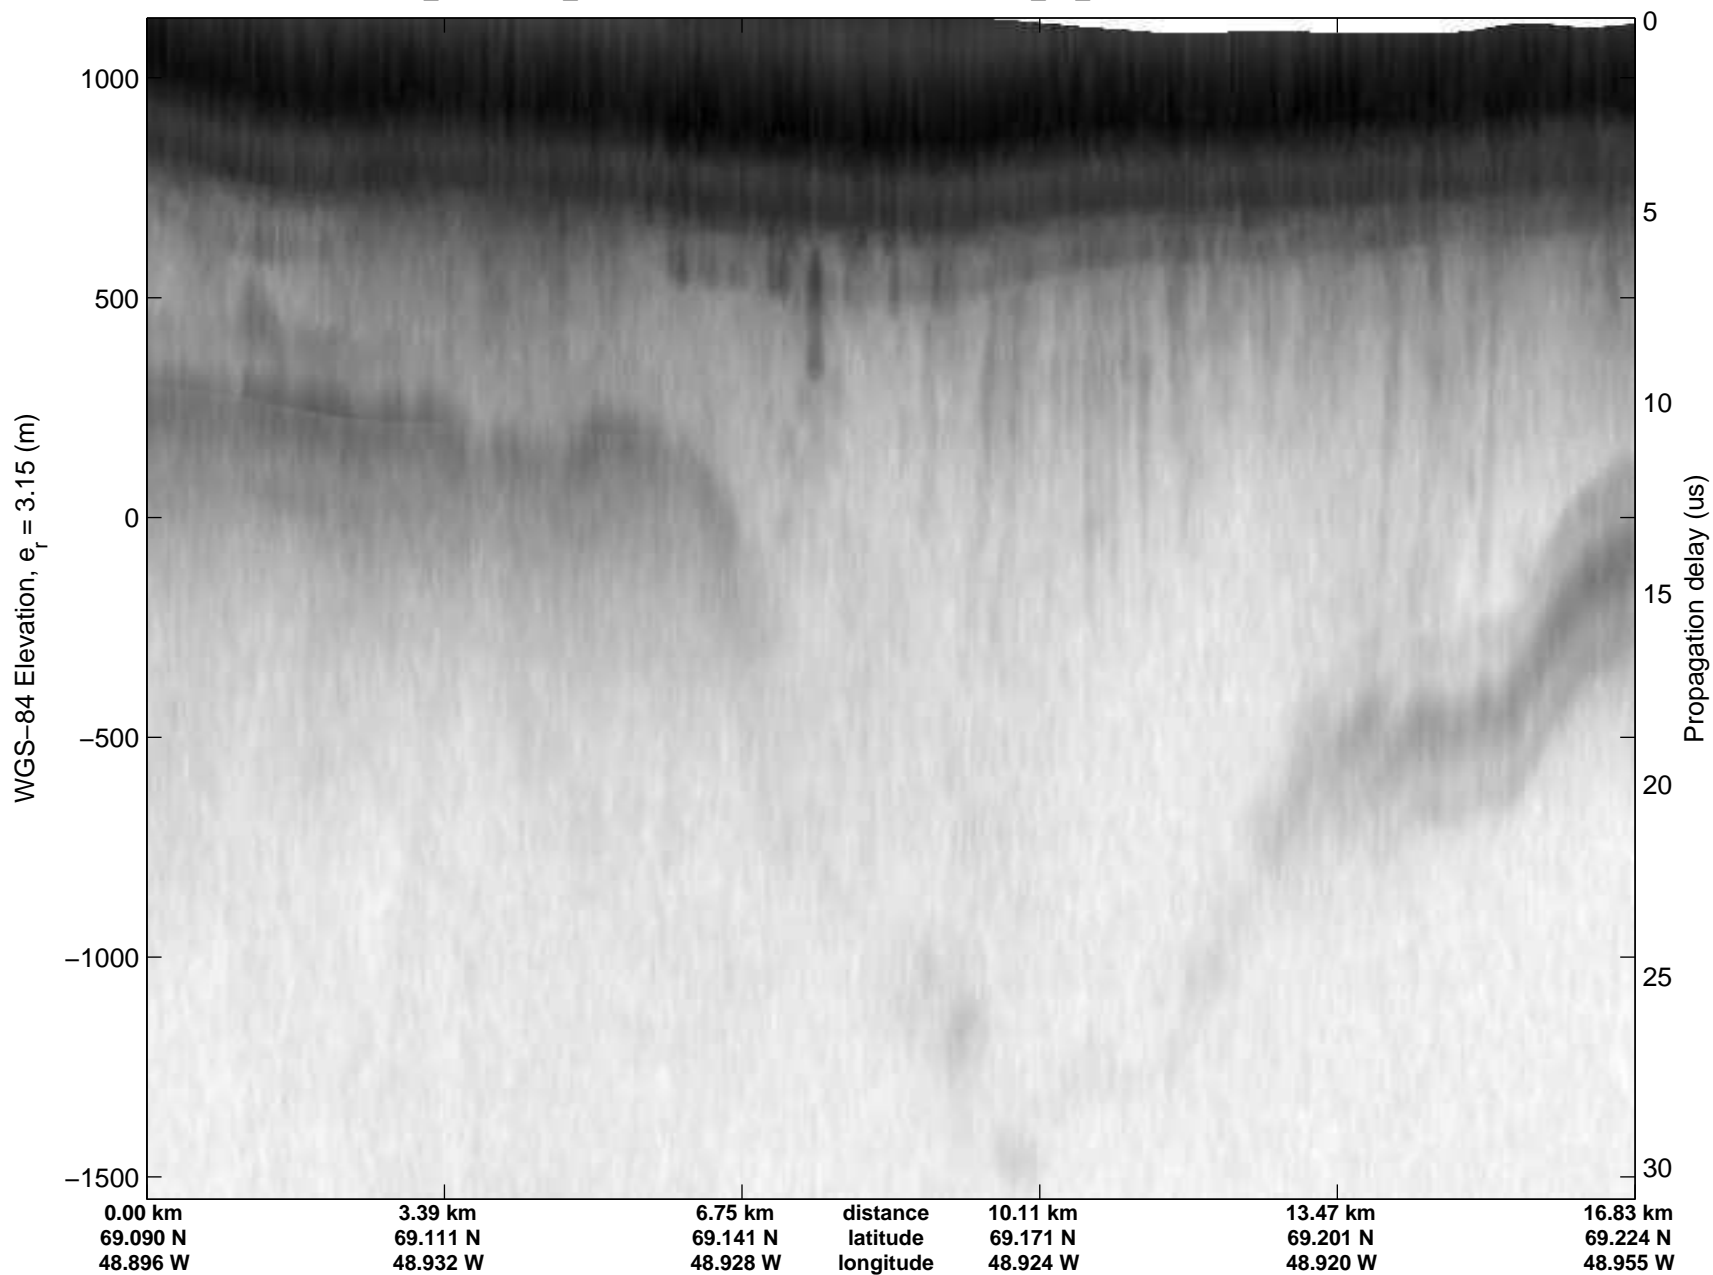

mcrds 2008\_Greenland\_TO: "Jakobshavn Channel" 20080717\_06\_005: 18:18:14.7 to 18:22:06.9 GPS

mcrds 2008\_Greenland\_TO: "Jakobshavn Channel" 20080717\_06\_006: 18:22:07.7 to 18:28:01.1 GPS

mcrds 2008\_Greenland\_TO: "Jakobshavn Channel" 20080717\_06\_006: 18:22:07.7 to 18:28:01.1 GPS

mcrds 2008\_Greenland\_TO: "Jakobshavn Channel" 20080717\_06\_007: 18:28:01.8 to 18:31:38.7 GPS

mcrds 2008\_Greenland\_TO: "Jakobshavn Channel" 20080717\_06\_007: 18:28:01.8 to 18:31:38.7 GPS

mcrds 2008\_Greenland\_TO: "Jakobshavn Channel" 20080717\_06\_008: 18:31:40.0 to 18:37:07.4 GPS