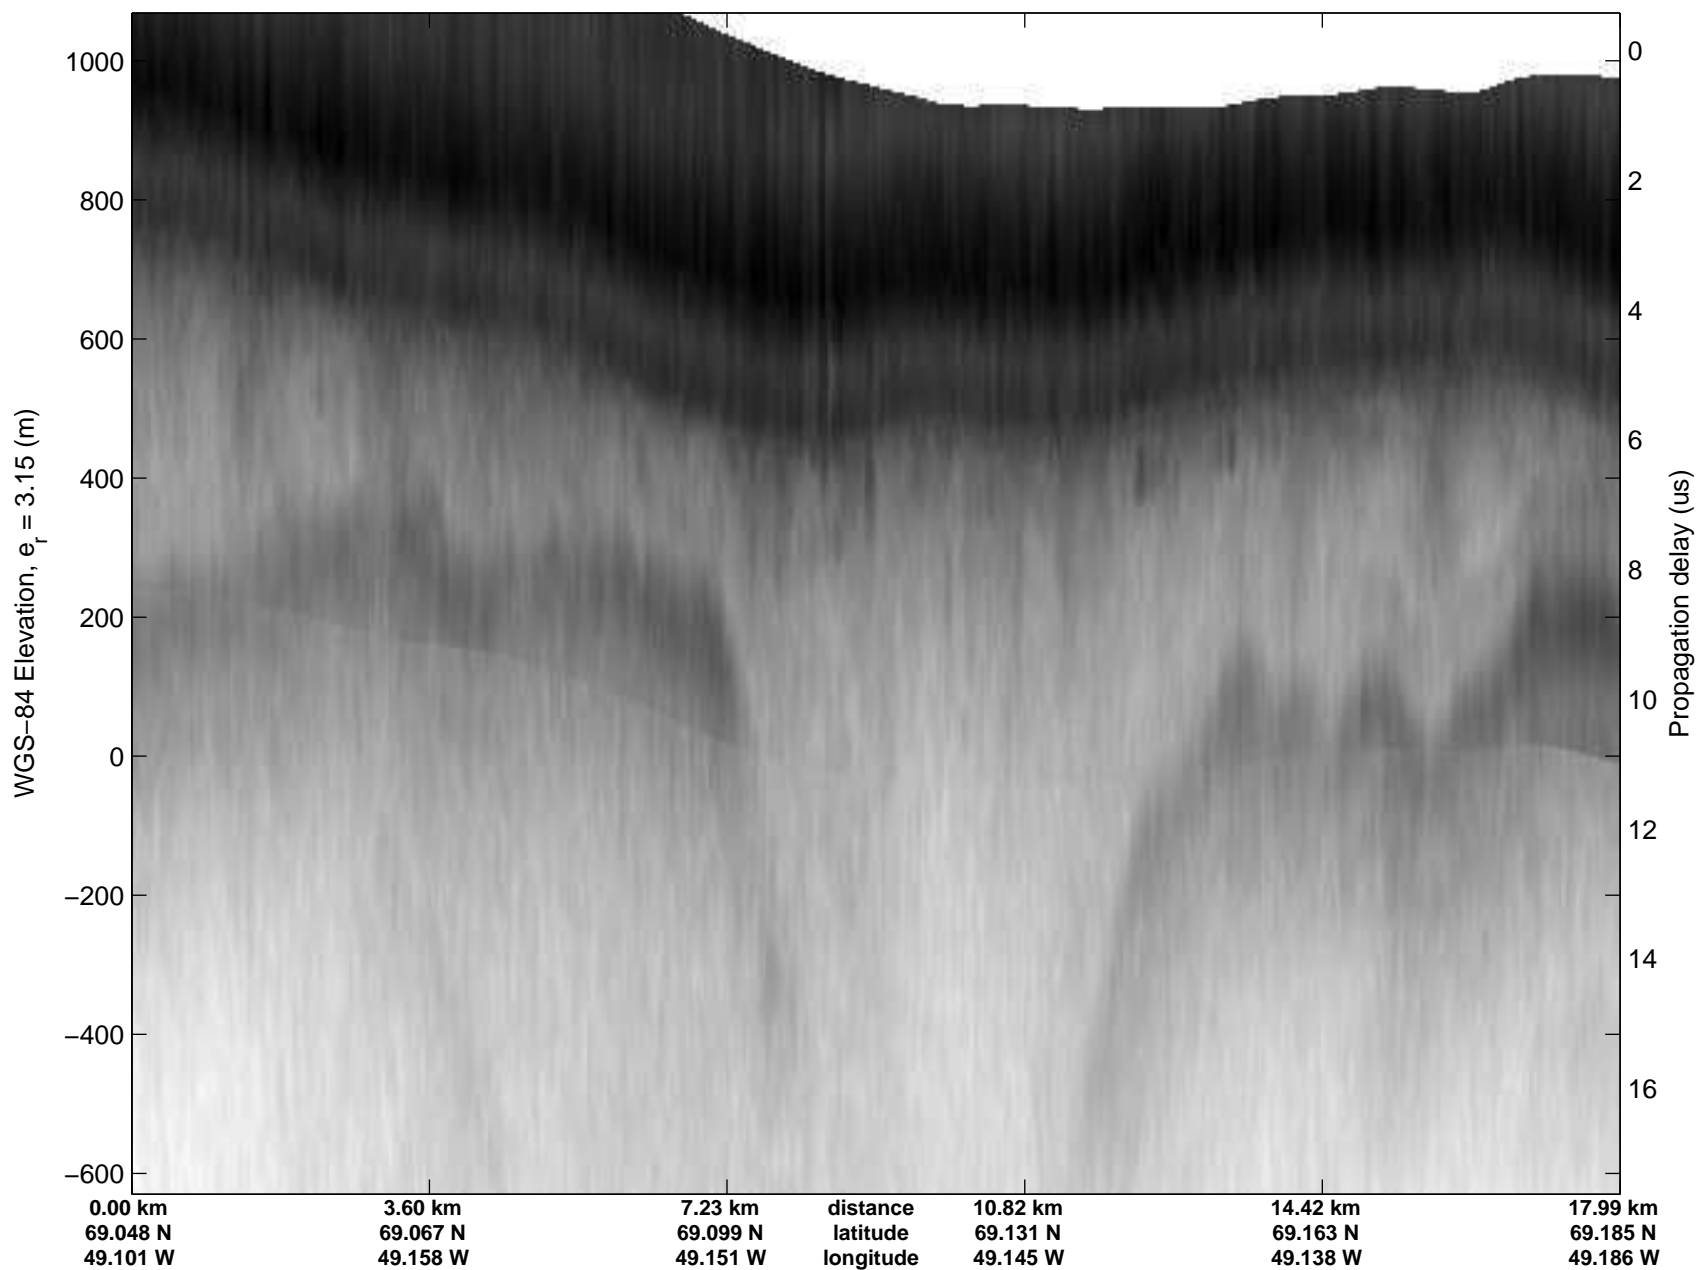

mcrds 2008\_Greenland\_TO: "Jakobshavn Channel" 20080717\_06\_007: 18:28:01.8 to 18:31:38.7 GPS

mcrds 2008\_Greenland\_TO: "Jakobshavn Channel" 20080717\_06\_007: 18:28:01.8 to 18:31:38.7 GPS

mcrds 2008\_Greenland\_TO: "Jakobshavn Channel" 20080717\_06\_008: 18:31:40.0 to 18:37:07.4 GPS

mcrds 2008\_Greenland\_TO: "Jakobshavn Channel" 20080717\_06\_008: 18:31:40.0 to 18:37:07.4 GPS

mcrds 2008\_Greenland\_TO: "Jakobshavn Channel" 20080717\_06\_009: 18:37:08.5 to 18:41:05.4 GPS

mcrds 2008\_Greenland\_TO: "Jakobshavn Channel" 20080717\_06\_009: 18:37:08.5 to 18:41:05.4 GPS