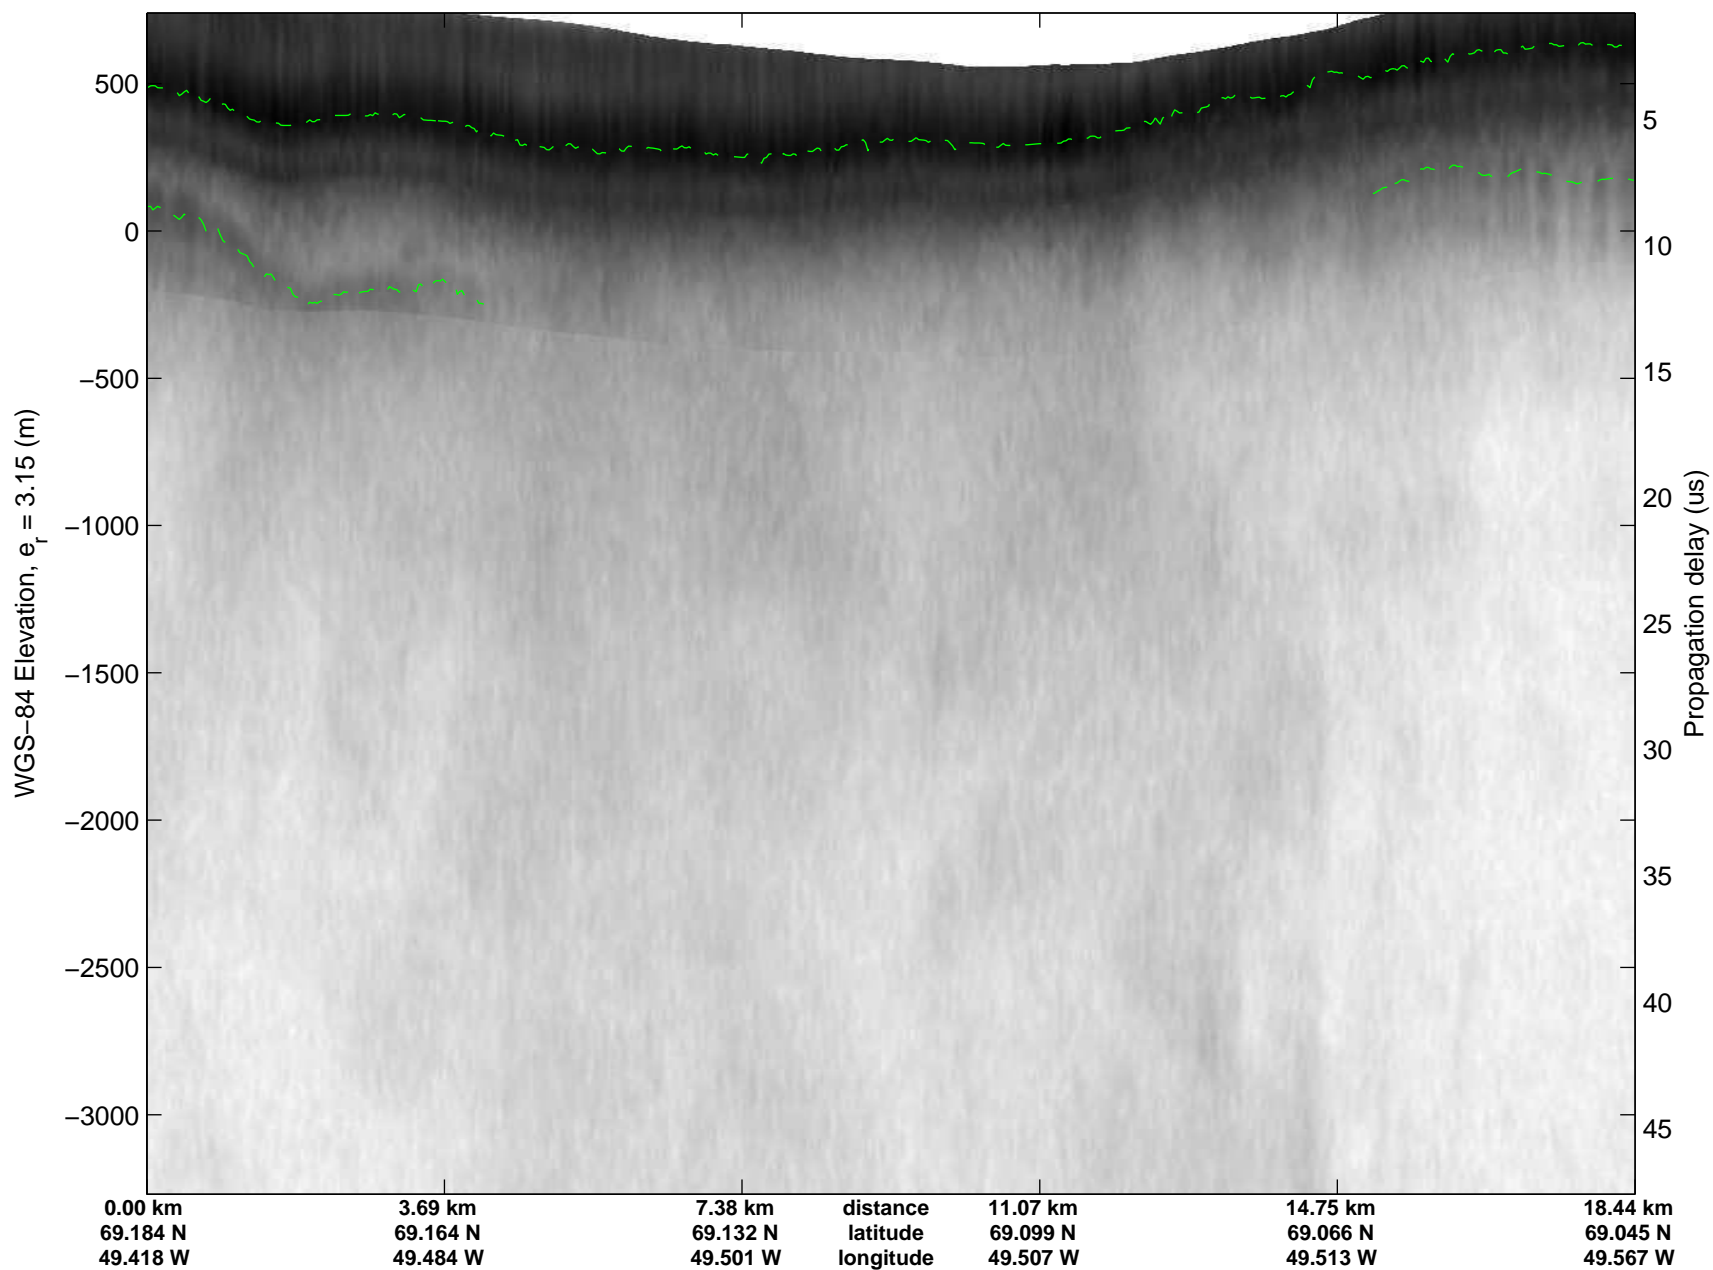

mcrds 2008\_Greenland\_TO: "Jakobshavn Channel" 20080717\_06\_010: 18:41:06.2 to 18:46:08.8 GPS

mcrds 2008\_Greenland\_TO: "Jakobshavn Channel" 20080717\_06\_010: 18:41:06.2 to 18:46:08.8 GPS

mcrds 2008\_Greenland\_TO: "Jakobshavn Channel" 20080717\_06\_011: 18:46:09.7 to 18:50:37.4 GPS

mcrds 2008\_Greenland\_TO: "Jakobshavn Channel" 20080717\_06\_011: 18:46:09.7 to 18:50:37.4 GPS

mcrds 2008\_Greenland\_TO: "Jakobshavn Channel" 20080717\_06\_012: 18:50:38.6 to 18:55:16.8 GPS

mcrds 2008\_Greenland\_TO: "Jakobshavn Channel" 20080717\_06\_012: 18:50:38.6 to 18:55:16.8 GPS

mcrds 2008\_Greenland\_TO: "Jakobshavn Channel" 20080717\_06\_013: 18:55:17.9 to 19:00:23.0 GPS

mcrds 2008\_Greenland\_TO: "Jakobshavn Channel" 20080717\_06\_013: 18:55:17.9 to 19:00:23.0 GPS

mcrds 2008\_Greenland\_TO: "Jakobshavn Channel" 20080717\_06\_014: 19:00:23.8 to 19:04:05.5 GPS

mcrds 2008\_Greenland\_TO: "Jakobshavn Channel" 20080717\_06\_014: 19:00:23.8 to 19:04:05.5 GPS