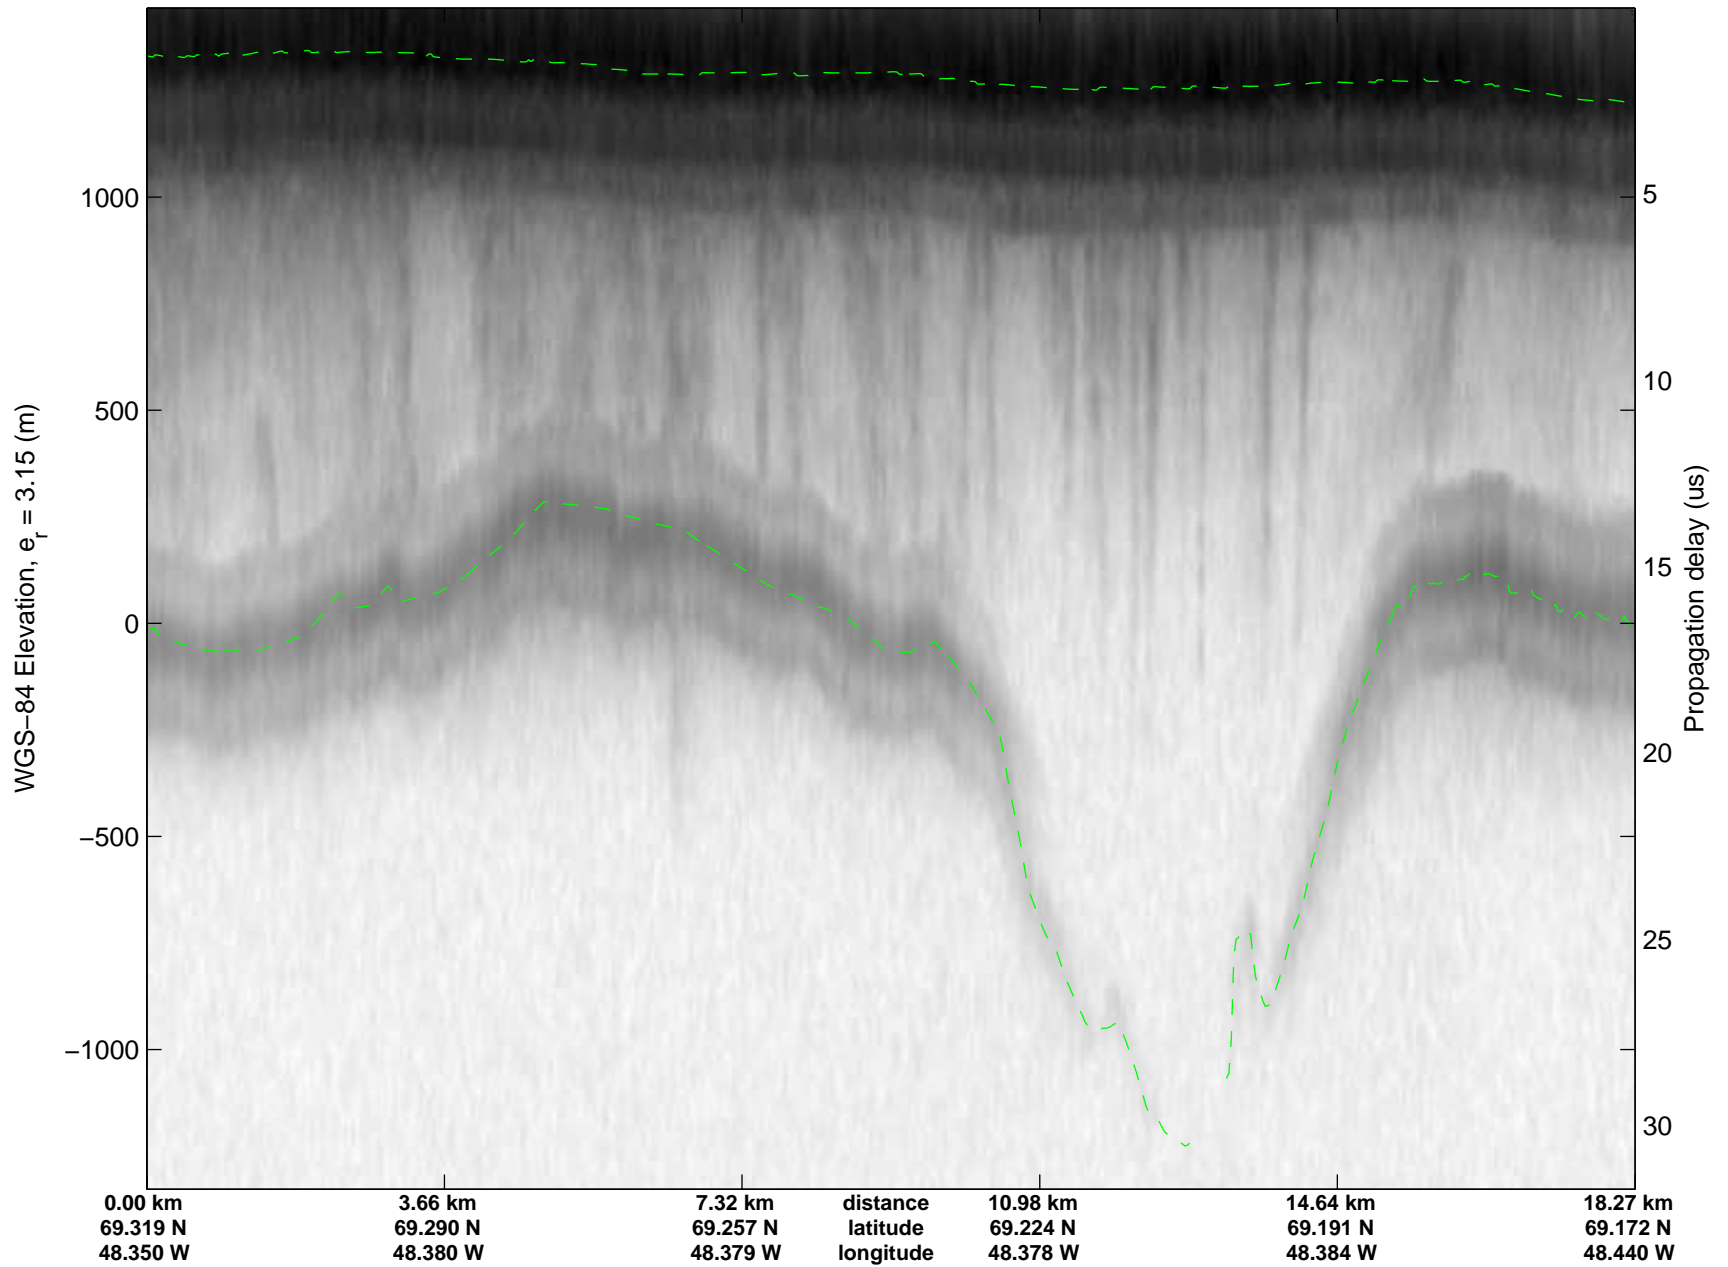

mcrds 2008\_Greenland\_TO: "Jakobshavn Channel" 20080717\_06\_001: 18:02:30.4 to 18:03:45.8 GPS

mcrds 2008\_Greenland\_TO: "Jakobshavn Channel" 20080717\_06\_001: 18:02:30.4 to 18:03:45.8 GPS

mcrds 2008\_Greenland\_TO: "Jakobshavn Channel" 20080717\_06\_002: 18:03:46.9 to 18:08:28.6 GPS

mcrds 2008\_Greenland\_TO: "Jakobshavn Channel" 20080717\_06\_002: 18:03:46.9 to 18:08:28.6 GPS

mcrds 2008\_Greenland\_TO: "Jakobshavn Channel" 20080717\_06\_003: 18:08:29.6 to 18:12:36.2 GPS

mcrds 2008\_Greenland\_TO: "Jakobshavn Channel" 20080717\_06\_003: 18:08:29.6 to 18:12:36.2 GPS

mcrds 2008\_Greenland\_TO: "Jakobshavn Channel" 20080717\_06\_004: 18:12:37.1 to 18:18:13.7 GPS

mcrds 2008\_Greenland\_TO: "Jakobshavn Channel" 20080717\_06\_004: 18:12:37.1 to 18:18:13.7 GPS

mcrds 2008\_Greenland\_TO: "Jakobshavn Channel" 20080717\_06\_005: 18:18:14.7 to 18:22:06.9 GPS

mcrds 2008\_Greenland\_TO: "Jakobshavn Channel" 20080717\_06\_007: 18:28:01.8 to 18:31:38.7 GPS

mcrds 2008\_Greenland\_TO: "Jakobshavn Channel" 20080717\_06\_007: 18:28:01.8 to 18:31:38.7 GPS

mcrds 2008\_Greenland\_TO: "Jakobshavn Channel" 20080717\_06\_008: 18:31:40.0 to 18:37:07.4 GPS