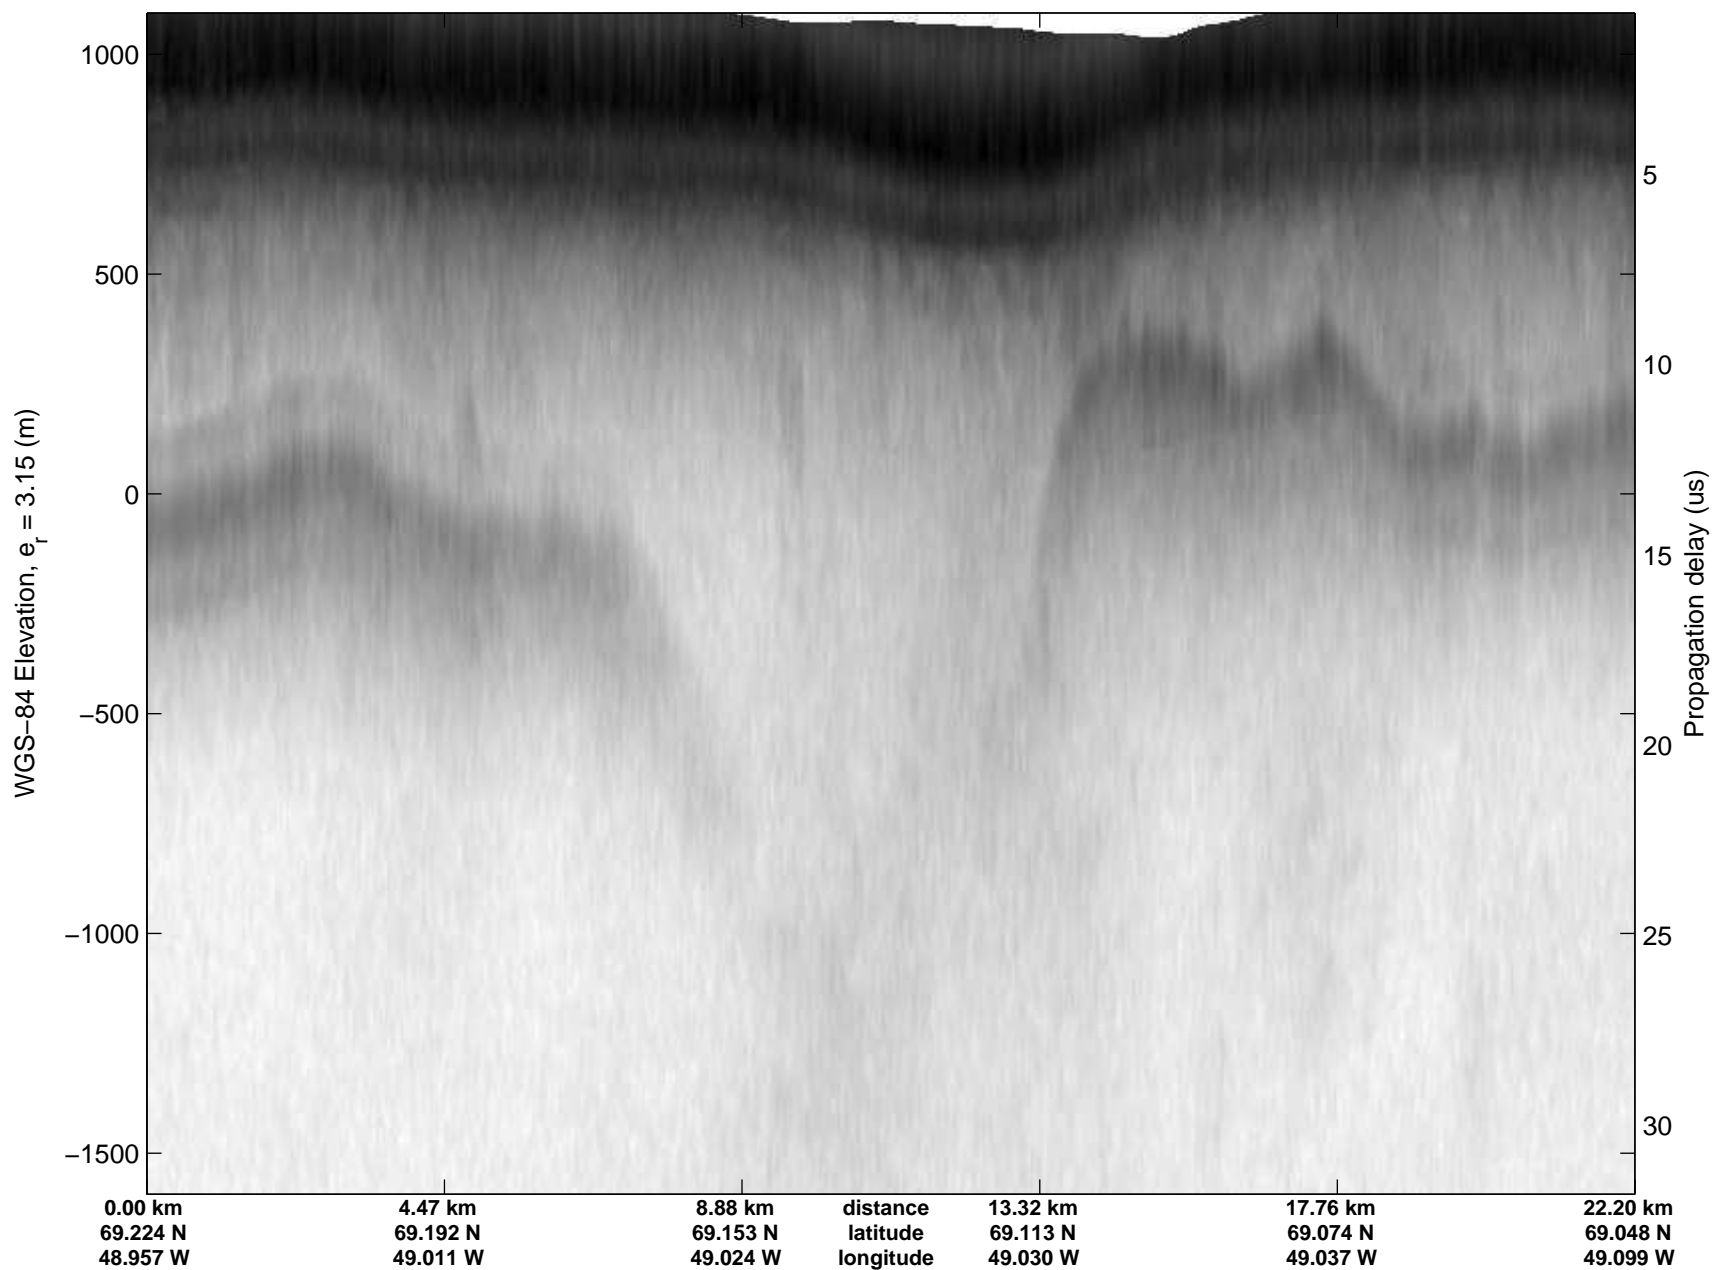

mcrds 2008\_Greenland\_TO: "Jakobshavn Channel" 20080717\_06\_007: 18:28:01.8 to 18:31:38.7 GPS

mcrds 2008\_Greenland\_TO: "Jakobshavn Channel" 20080717\_06\_007: 18:28:01.8 to 18:31:38.7 GPS

mcrds 2008\_Greenland\_TO: "Jakobshavn Channel" 20080717\_06\_008: 18:31:40.0 to 18:37:07.4 GPS

mcrds 2008\_Greenland\_TO: "Jakobshavn Channel" 20080717\_06\_008: 18:31:40.0 to 18:37:07.4 GPS

mcrds 2008\_Greenland\_TO: "Jakobshavn Channel" 20080717\_06\_009: 18:37:08.5 to 18:41:05.4 GPS

mcrds 2008\_Greenland\_TO: "Jakobshavn Channel" 20080717\_06\_009: 18:37:08.5 to 18:41:05.4 GPS