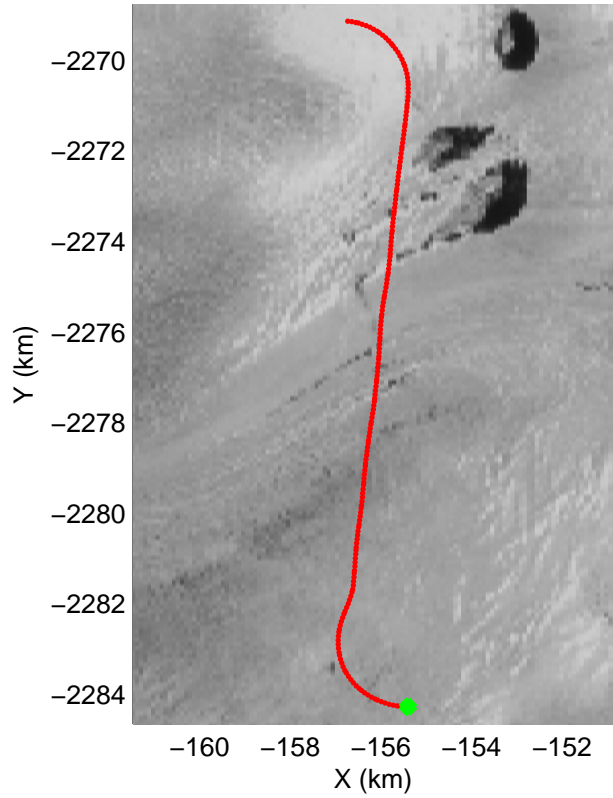

mcrds 2008\_Greenland\_TO: "Jakobshavn Channel" 20080717\_06\_005: 18:18:14.7 to 18:22:06.9 GPS

mcrds 2008\_Greenland\_TO: "Jakobshavn Channel" 20080717\_06\_006: 18:22:07.7 to 18:28:01.1 GPS

mcrds 2008\_Greenland\_TO: "Jakobshavn Channel" 20080717\_06\_006: 18:22:07.7 to 18:28:01.1 GPS