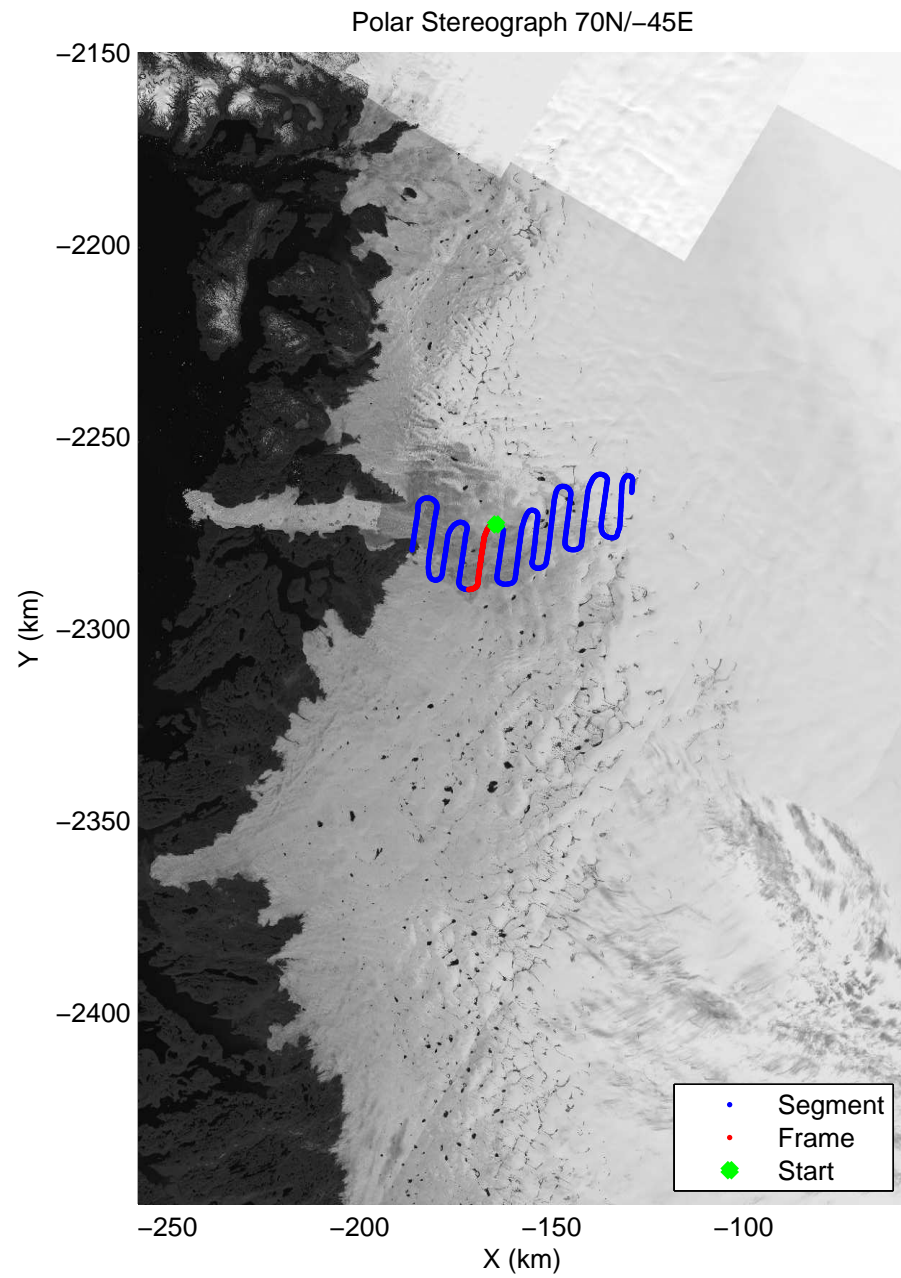

mcrds 2008\_Greenland\_TO: "Jakobshavn Channel" 20080717\_06\_008: 18:31:40.0 to 18:37:07.4 GPS

mcrds 2008\_Greenland\_TO: "Jakobshavn Channel" 20080717\_06\_009: 18:37:08.5 to 18:41:05.4 GPS

mcrds 2008\_Greenland\_TO: "Jakobshavn Channel" 20080717\_06\_009: 18:37:08.5 to 18:41:05.4 GPS