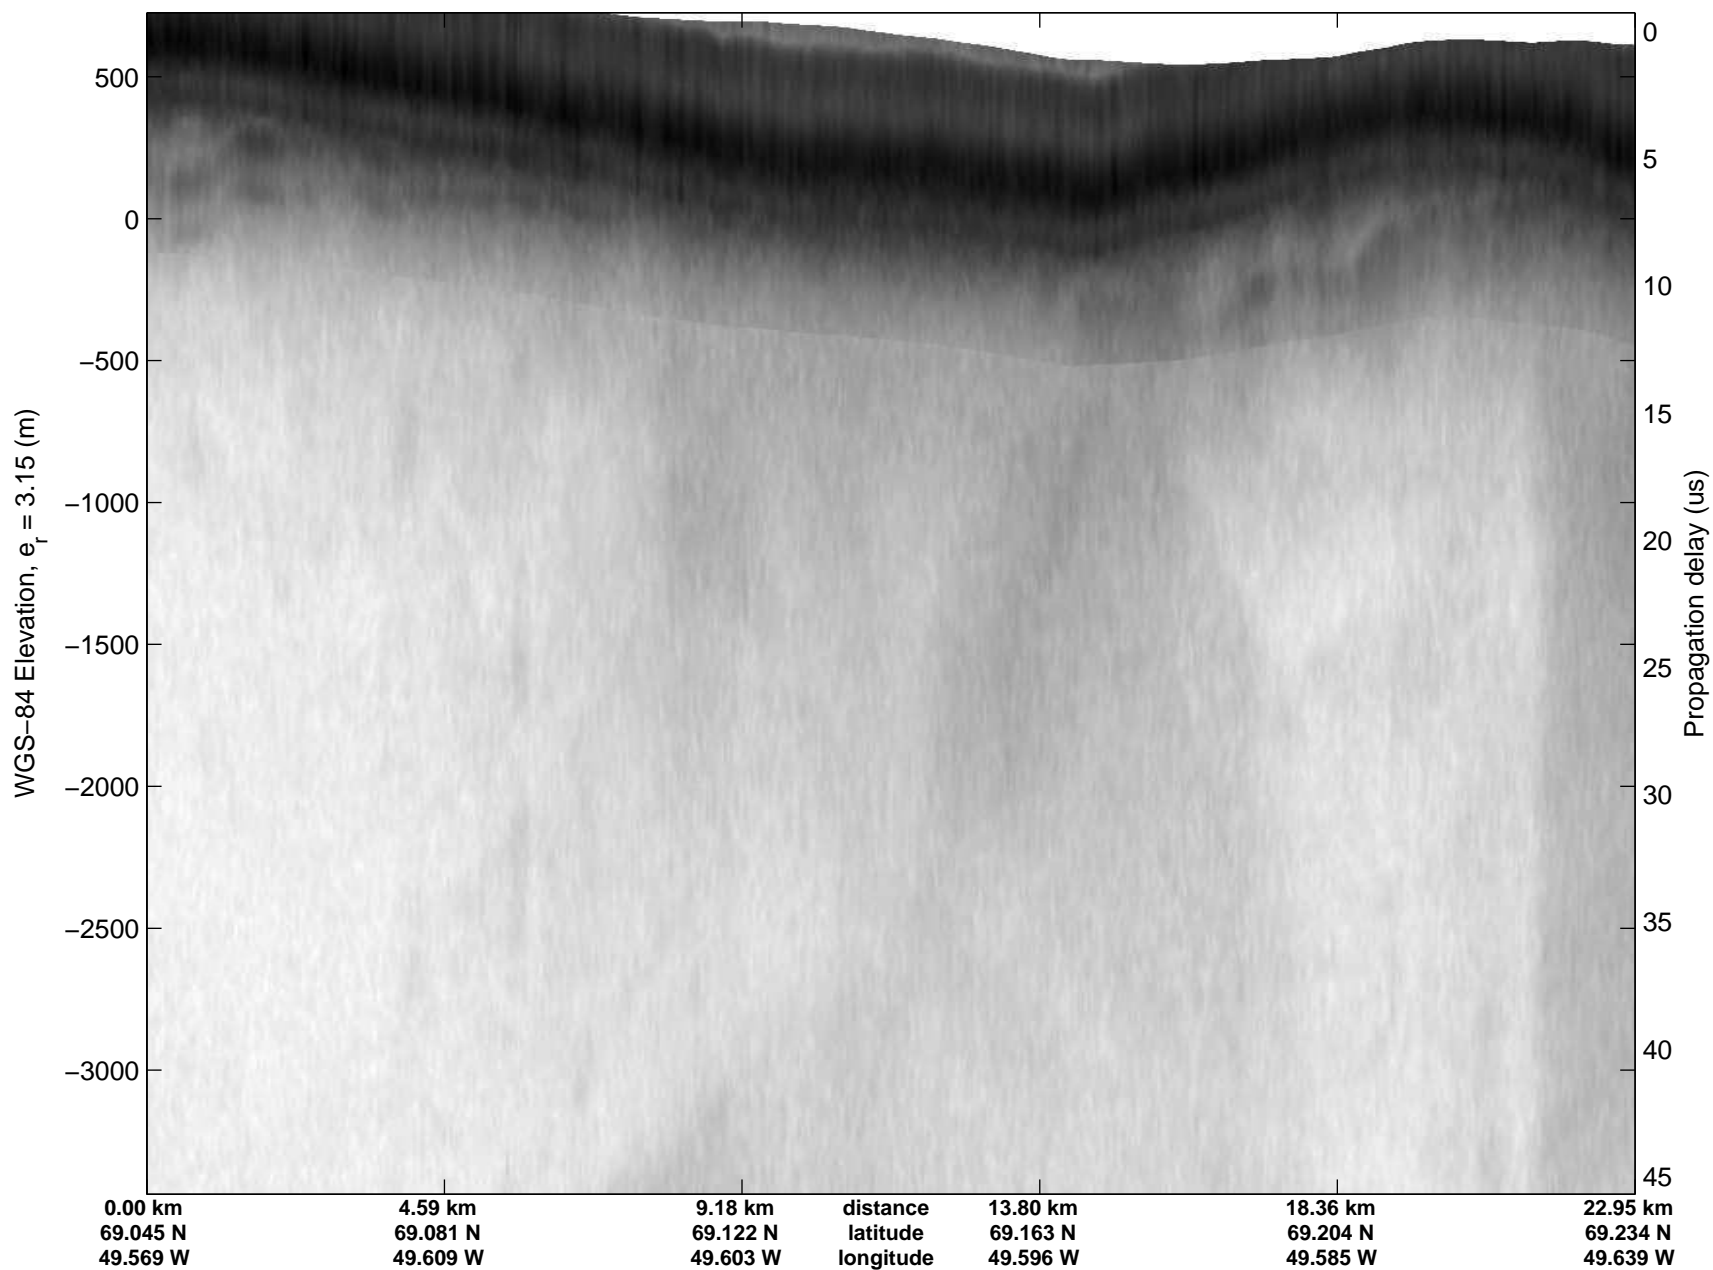

mcrds 2008\_Greenland\_TO: "Jakobshavn Channel" 20080717\_06\_010: 18:41:06.2 to 18:46:08.8 GPS

mcrds 2008\_Greenland\_TO: "Jakobshavn Channel" 20080717\_06\_010: 18:41:06.2 to 18:46:08.8 GPS

mcrds 2008\_Greenland\_TO: "Jakobshavn Channel" 20080717\_06\_011: 18:46:09.7 to 18:50:37.4 GPS

mcrds 2008\_Greenland\_TO: "Jakobshavn Channel" 20080717\_06\_011: 18:46:09.7 to 18:50:37.4 GPS

mcrds 2008\_Greenland\_TO: "Jakobshavn Channel" 20080717\_06\_012: 18:50:38.6 to 18:55:16.8 GPS

mcrds 2008\_Greenland\_TO: "Jakobshavn Channel" 20080717\_06\_012: 18:50:38.6 to 18:55:16.8 GPS

mcrds 2008\_Greenland\_TO: "Jakobshavn Channel" 20080717\_06\_013: 18:55:17.9 to 19:00:23.0 GPS

mcrds 2008\_Greenland\_TO: "Jakobshavn Channel" 20080717\_06\_013: 18:55:17.9 to 19:00:23.0 GPS

mcrds 2008\_Greenland\_TO: "Jakobshavn Channel" 20080717\_06\_014: 19:00:23.8 to 19:04:05.5 GPS

mcrds 2008\_Greenland\_TO: "Jakobshavn Channel" 20080717\_06\_014: 19:00:23.8 to 19:04:05.5 GPS