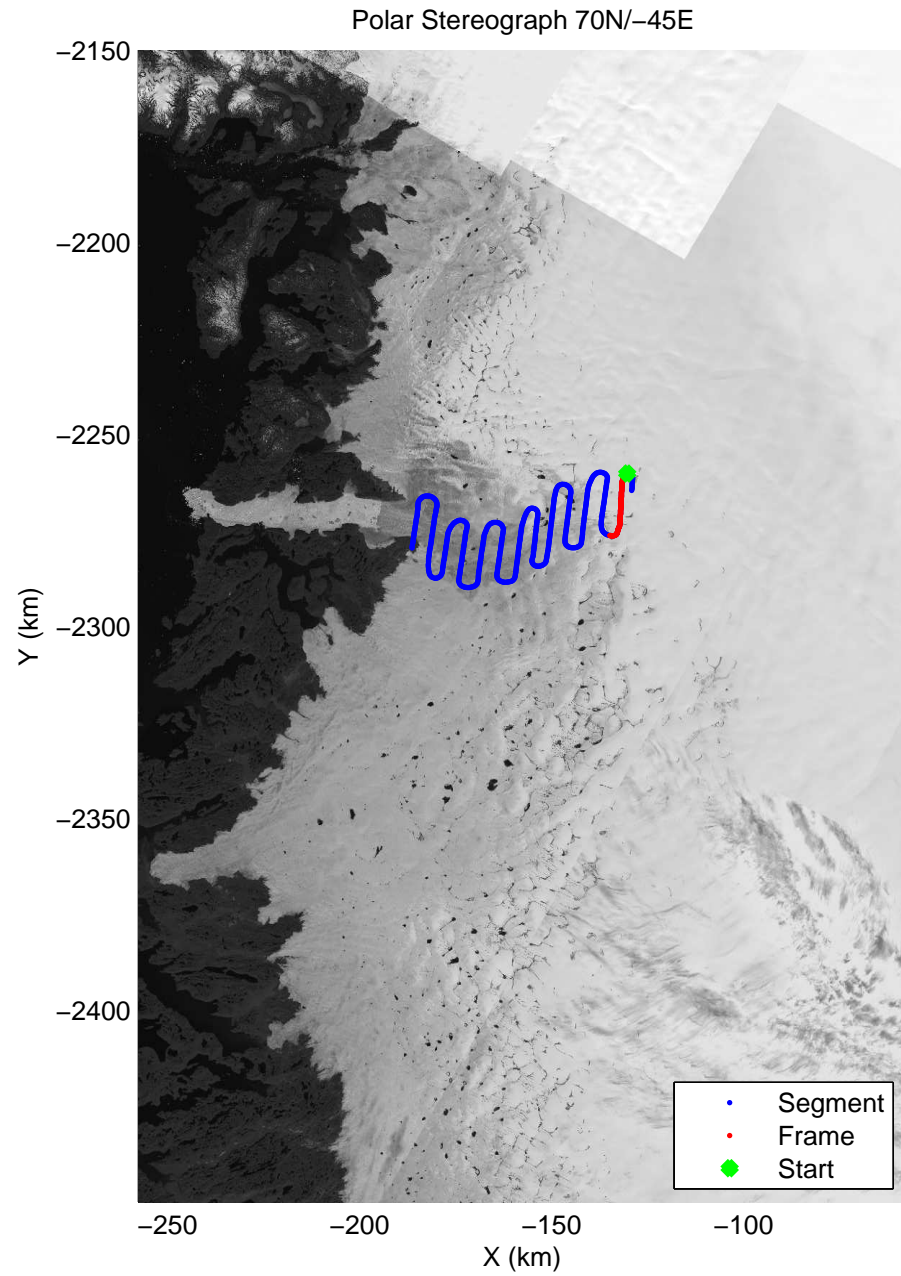

mcrds 2008\_Greenland\_TO: "Jakobshavn Channel" 20080717\_06\_001: 18:02:30.4 to 18:03:45.8 GPS

mcrds 2008\_Greenland\_TO: "Jakobshavn Channel" 20080717\_06\_001: 18:02:30.4 to 18:03:45.8 GPS

mcrds 2008\_Greenland\_TO: "Jakobshavn Channel" 20080717\_06\_002: 18:03:46.9 to 18:08:28.6 GPS

mcrds 2008\_Greenland\_TO: "Jakobshavn Channel" 20080717\_06\_002: 18:03:46.9 to 18:08:28.6 GPS

mcrds 2008\_Greenland\_TO: "Jakobshavn Channel" 20080717\_06\_003: 18:08:29.6 to 18:12:36.2 GPS

mcrds 2008\_Greenland\_TO: "Jakobshavn Channel" 20080717\_06\_003: 18:08:29.6 to 18:12:36.2 GPS

mcrds 2008\_Greenland\_TO: "Jakobshavn Channel" 20080717\_06\_004: 18:12:37.1 to 18:18:13.7 GPS

mcrds 2008\_Greenland\_TO: "Jakobshavn Channel" 20080717\_06\_004: 18:12:37.1 to 18:18:13.7 GPS

mcrds 2008\_Greenland\_TO: "Jakobshavn Channel" 20080717\_06\_005: 18:18:14.7 to 18:22:06.9 GPS

mcrds 2008\_Greenland\_TO: "Jakobshavn Channel" 20080717\_06\_014: 19:00:23.8 to 19:04:05.5 GPS