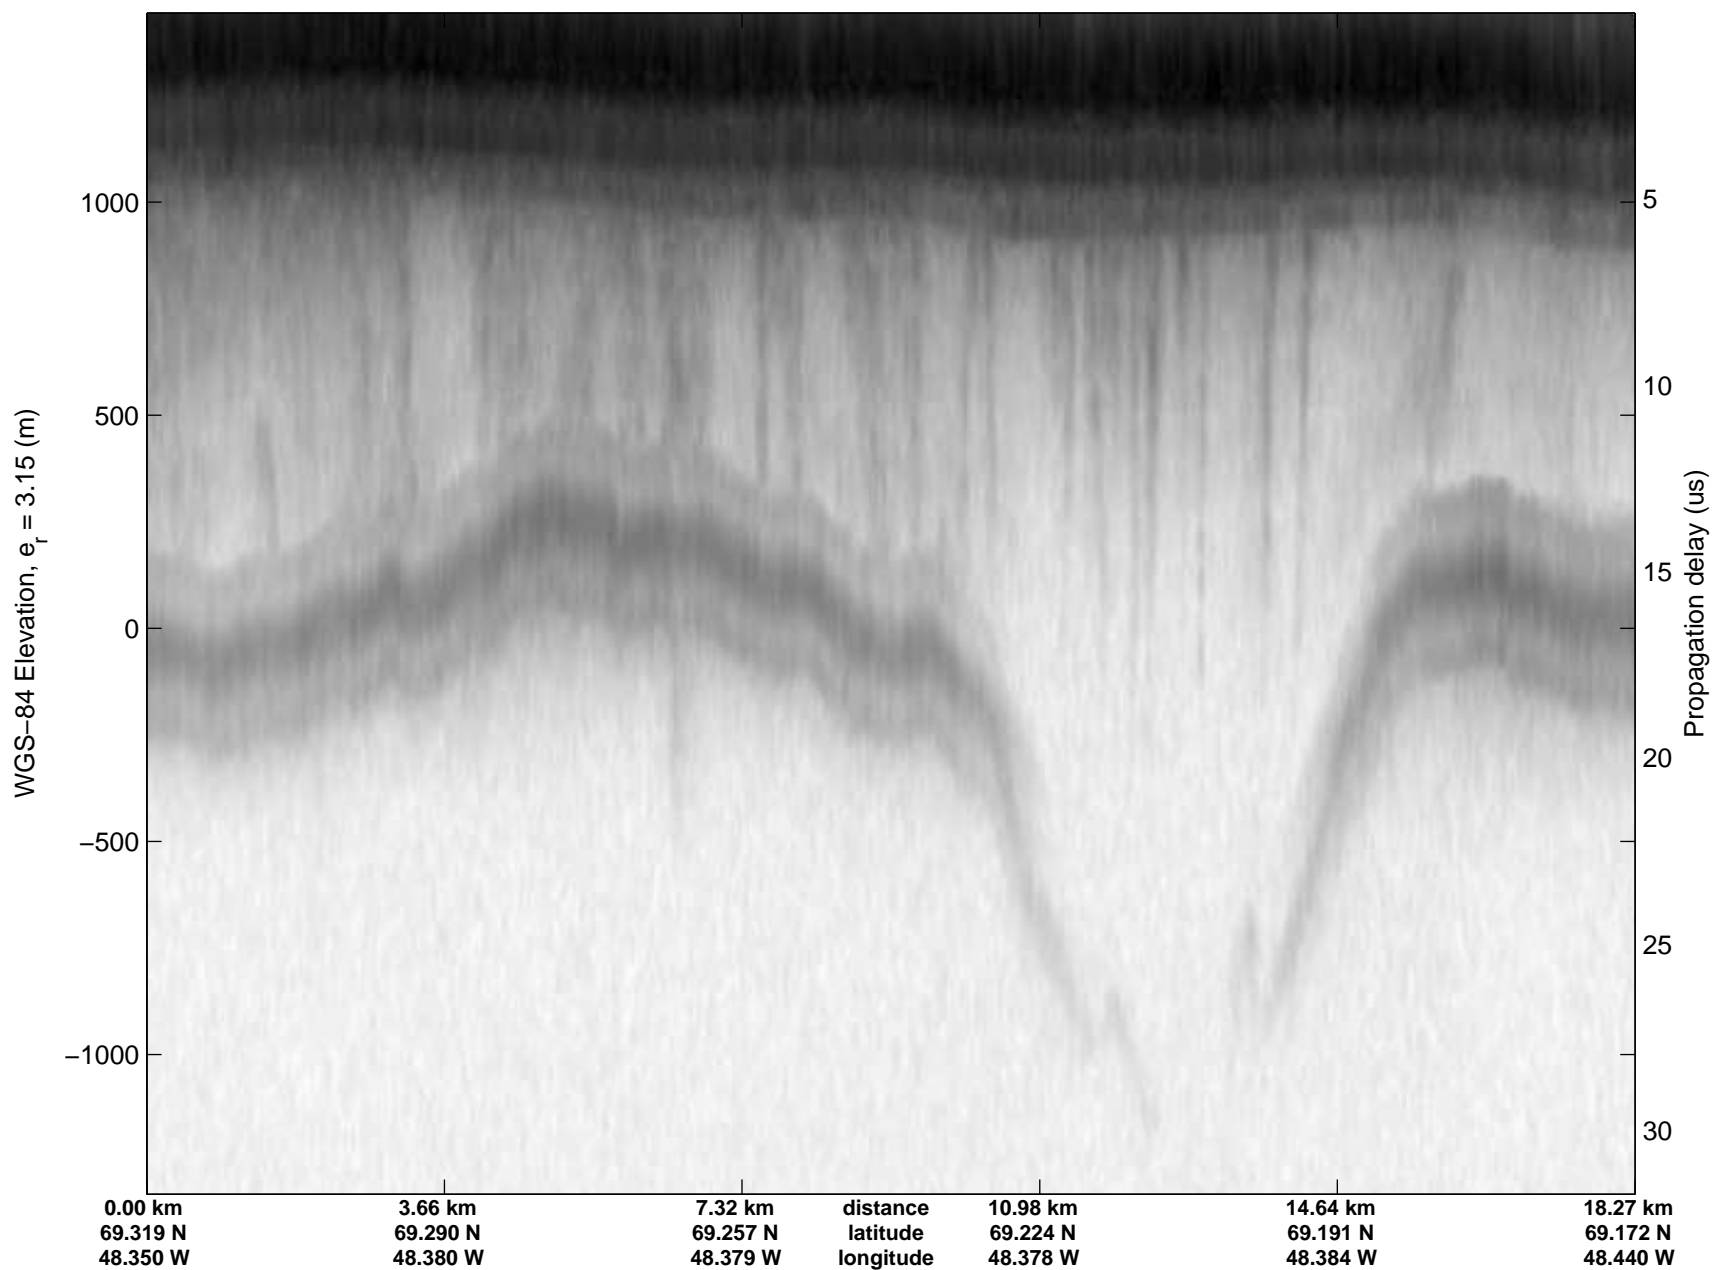

mcrds 2008\_Greenland\_TO: "Jakobshavn Channel" 20080717\_06\_001: 18:02:30.4 to 18:03:45.8 GPS

mcrds 2008\_Greenland\_TO: "Jakobshavn Channel" 20080717\_06\_001: 18:02:30.4 to 18:03:45.8 GPS

mcrds 2008\_Greenland\_TO: "Jakobshavn Channel" 20080717\_06\_002: 18:03:46.9 to 18:08:28.6 GPS

mcrds 2008\_Greenland\_TO: "Jakobshavn Channel" 20080717\_06\_002: 18:03:46.9 to 18:08:28.6 GPS

mcrds 2008\_Greenland\_TO: "Jakobshavn Channel" 20080717\_06\_003: 18:08:29.6 to 18:12:36.2 GPS

mcrds 2008\_Greenland\_TO: "Jakobshavn Channel" 20080717\_06\_003: 18:08:29.6 to 18:12:36.2 GPS

mcrds 2008\_Greenland\_TO: "Jakobshavn Channel" 20080717\_06\_004: 18:12:37.1 to 18:18:13.7 GPS

mcrds 2008\_Greenland\_TO: "Jakobshavn Channel" 20080717\_06\_004: 18:12:37.1 to 18:18:13.7 GPS

mcrds 2008\_Greenland\_TO: "Jakobshavn Channel" 20080717\_06\_005: 18:18:14.7 to 18:22:06.9 GPS

mcrds 2008\_Greenland\_TO: "Jakobshavn Channel" 20080717\_06\_014: 19:00:23.8 to 19:04:05.5 GPS