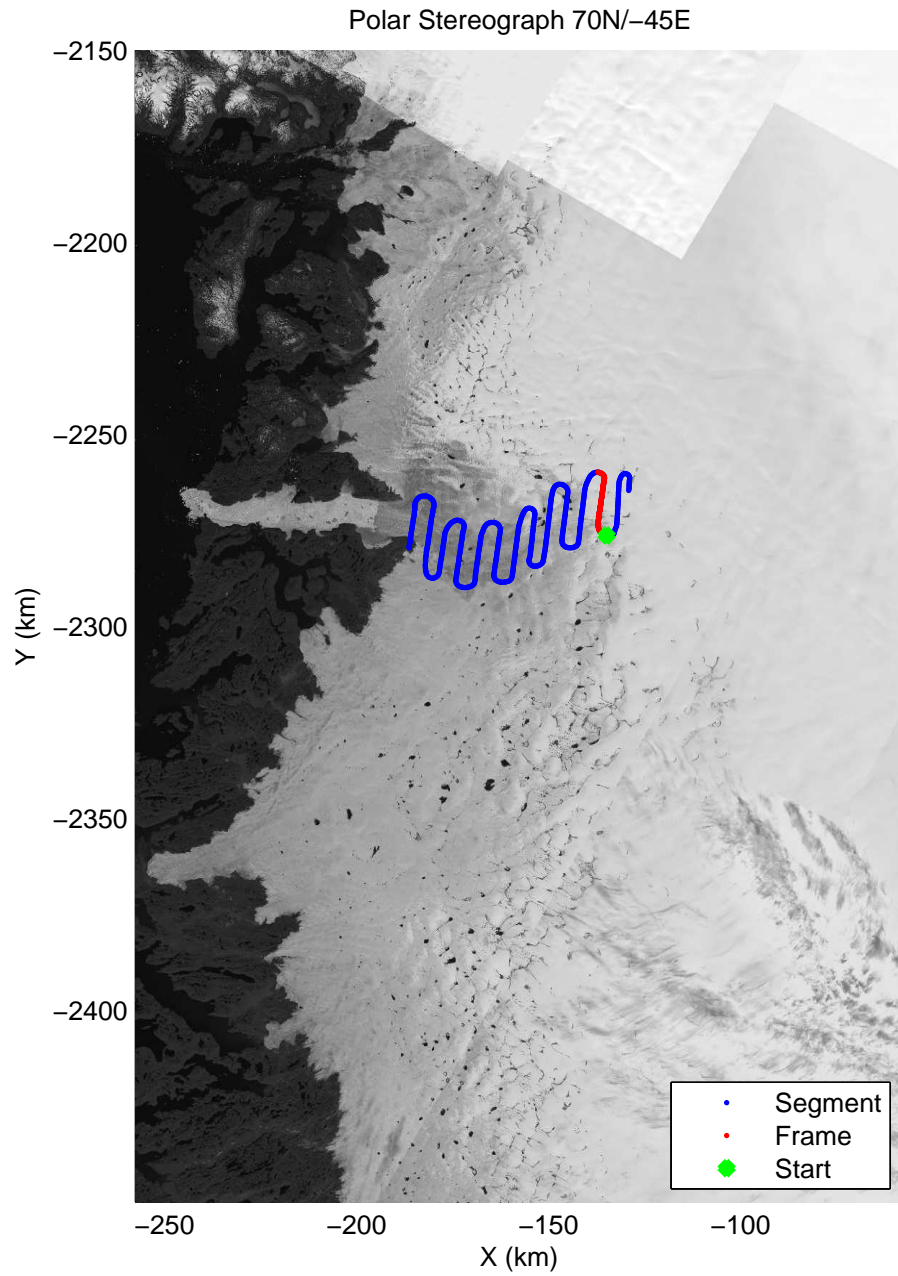

mcrds 2008\_Greenland\_TO: "Jakobshavn Channel" 20080717\_06\_001: 18:02:30.4 to 18:03:45.8 GPS

mcrds 2008\_Greenland\_TO: "Jakobshavn Channel" 20080717\_06\_001: 18:02:30.4 to 18:03:45.8 GPS

mcrds 2008\_Greenland\_TO: "Jakobshavn Channel" 20080717\_06\_002: 18:03:46.9 to 18:08:28.6 GPS

mcrds 2008\_Greenland\_TO: "Jakobshavn Channel" 20080717\_06\_002: 18:03:46.9 to 18:08:28.6 GPS

mcrds 2008\_Greenland\_TO: "Jakobshavn Channel" 20080717\_06\_003: 18:08:29.6 to 18:12:36.2 GPS

mcrds 2008\_Greenland\_TO: "Jakobshavn Channel" 20080717\_06\_003: 18:08:29.6 to 18:12:36.2 GPS

mcrds 2008\_Greenland\_TO: "Jakobshavn Channel" 20080717\_06\_004: 18:12:37.1 to 18:18:13.7 GPS

mcrds 2008\_Greenland\_TO: "Jakobshavn Channel" 20080717\_06\_004: 18:12:37.1 to 18:18:13.7 GPS

mcrds 2008\_Greenland\_TO: "Jakobshavn Channel" 20080717\_06\_005: 18:18:14.7 to 18:22:06.9 GPS

mcrds 2008\_Greenland\_TO: "Jakobshavn Channel" 20080717\_06\_014: 19:00:23.8 to 19:04:05.5 GPS