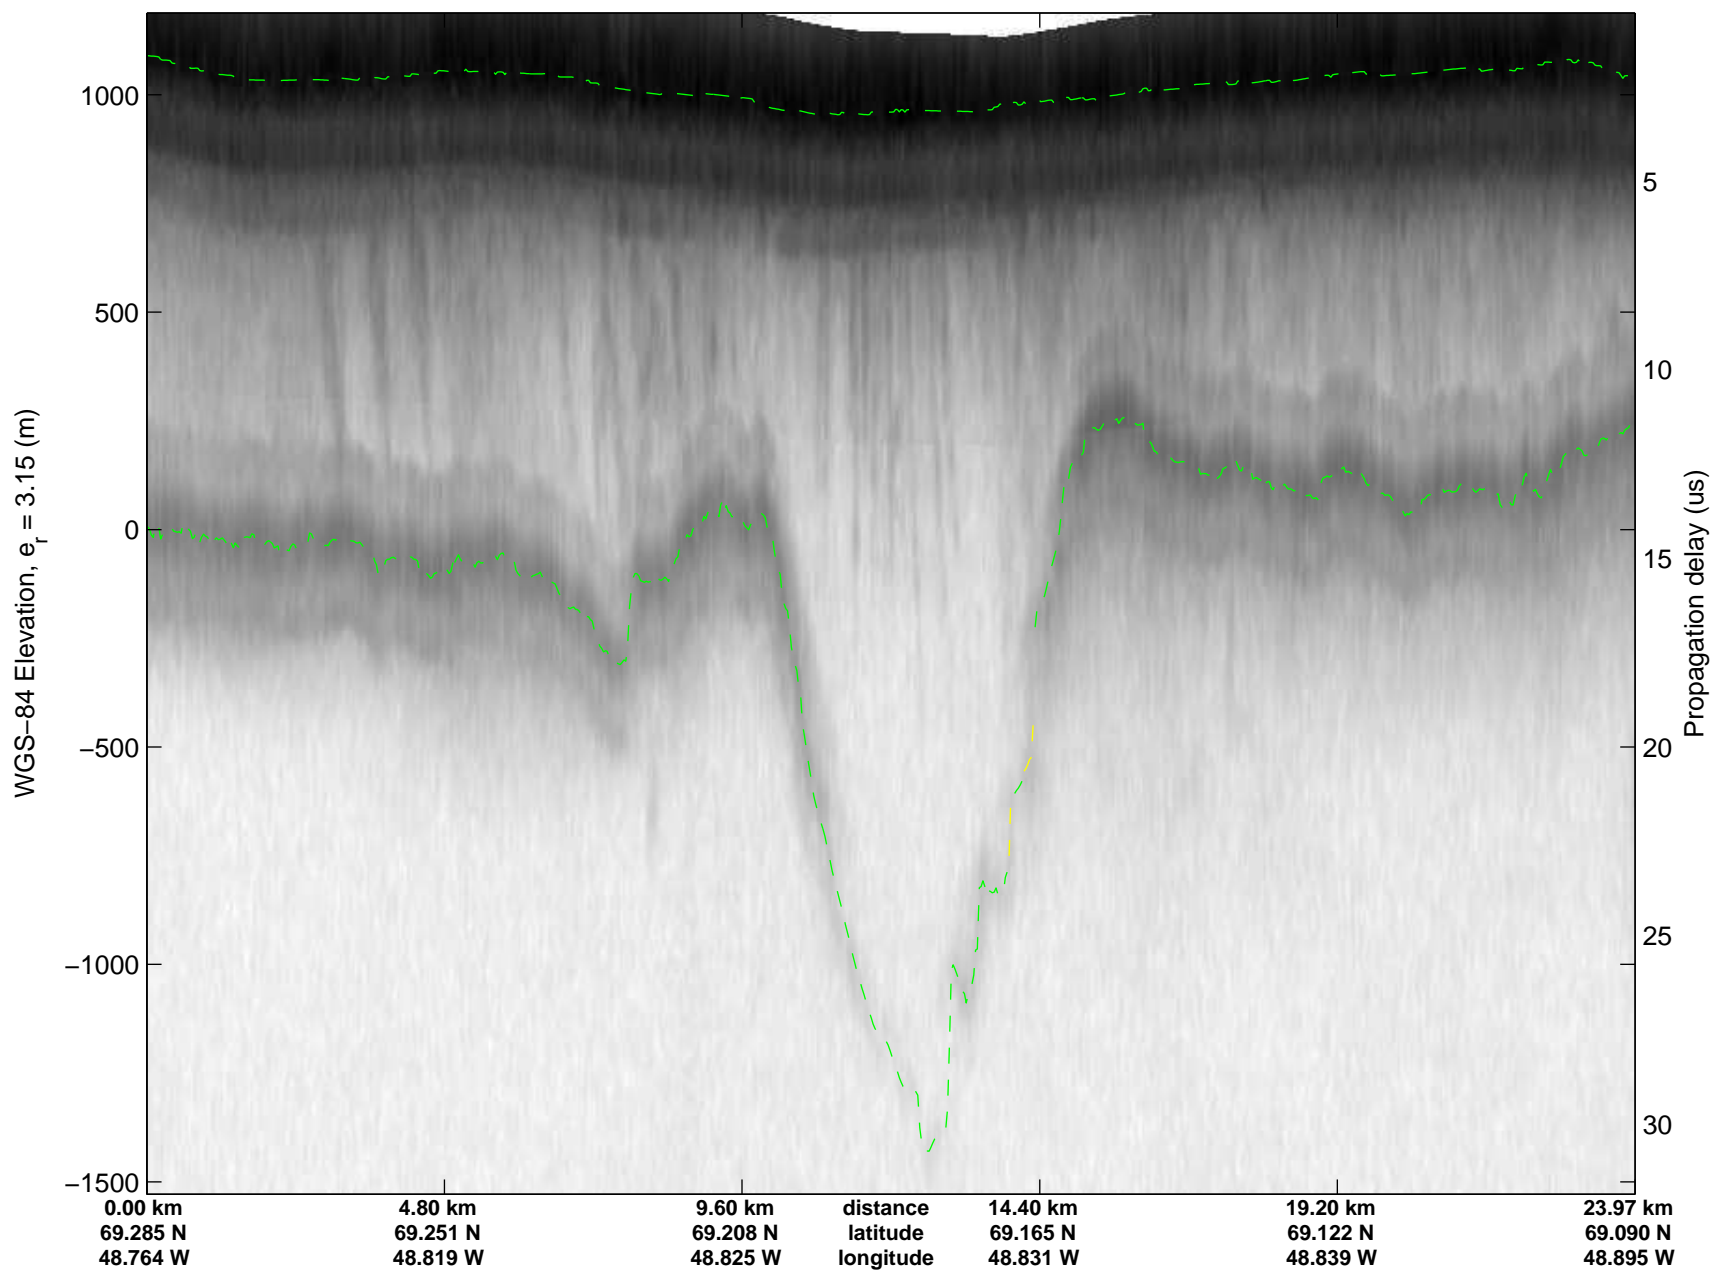

mcrds 2008\_Greenland\_TO: "Jakobshavn Channel" 20080717\_06\_004: 18:12:37.1 to 18:18:13.7 GPS

mcrds 2008\_Greenland\_TO: "Jakobshavn Channel" 20080717\_06\_004: 18:12:37.1 to 18:18:13.7 GPS

mcrds 2008\_Greenland\_TO: "Jakobshavn Channel" 20080717\_06\_005: 18:18:14.7 to 18:22:06.9 GPS

mcrds 2008\_Greenland\_TO: "Jakobshavn Channel" 20080717\_06\_005: 18:18:14.7 to 18:22:06.9 GPS

mcrds 2008\_Greenland\_TO: "Jakobshavn Channel" 20080717\_06\_006: 18:22:07.7 to 18:28:01.1 GPS

mcrds 2008\_Greenland\_TO: "Jakobshavn Channel" 20080717\_06\_006: 18:22:07.7 to 18:28:01.1 GPS

mcrds 2008\_Greenland\_TO: "Jakobshavn Channel" 20080717\_06\_007: 18:28:01.8 to 18:31:38.7 GPS

mcrds 2008\_Greenland\_TO: "Jakobshavn Channel" 20080717\_06\_007: 18:28:01.8 to 18:31:38.7 GPS

mcrds 2008\_Greenland\_TO: "Jakobshavn Channel" 20080717\_06\_008: 18:31:40.0 to 18:37:07.4 GPS

mcrds 2008\_Greenland\_TO: "Jakobshavn Channel" 20080717\_06\_008: 18:31:40.0 to 18:37:07.4 GPS

mcrds 2008\_Greenland\_TO: "Jakobshavn Channel" 20080717\_06\_009: 18:37:08.5 to 18:41:05.4 GPS

mcrds 2008\_Greenland\_TO: "Jakobshavn Channel" 20080717\_06\_009: 18:37:08.5 to 18:41:05.4 GPS