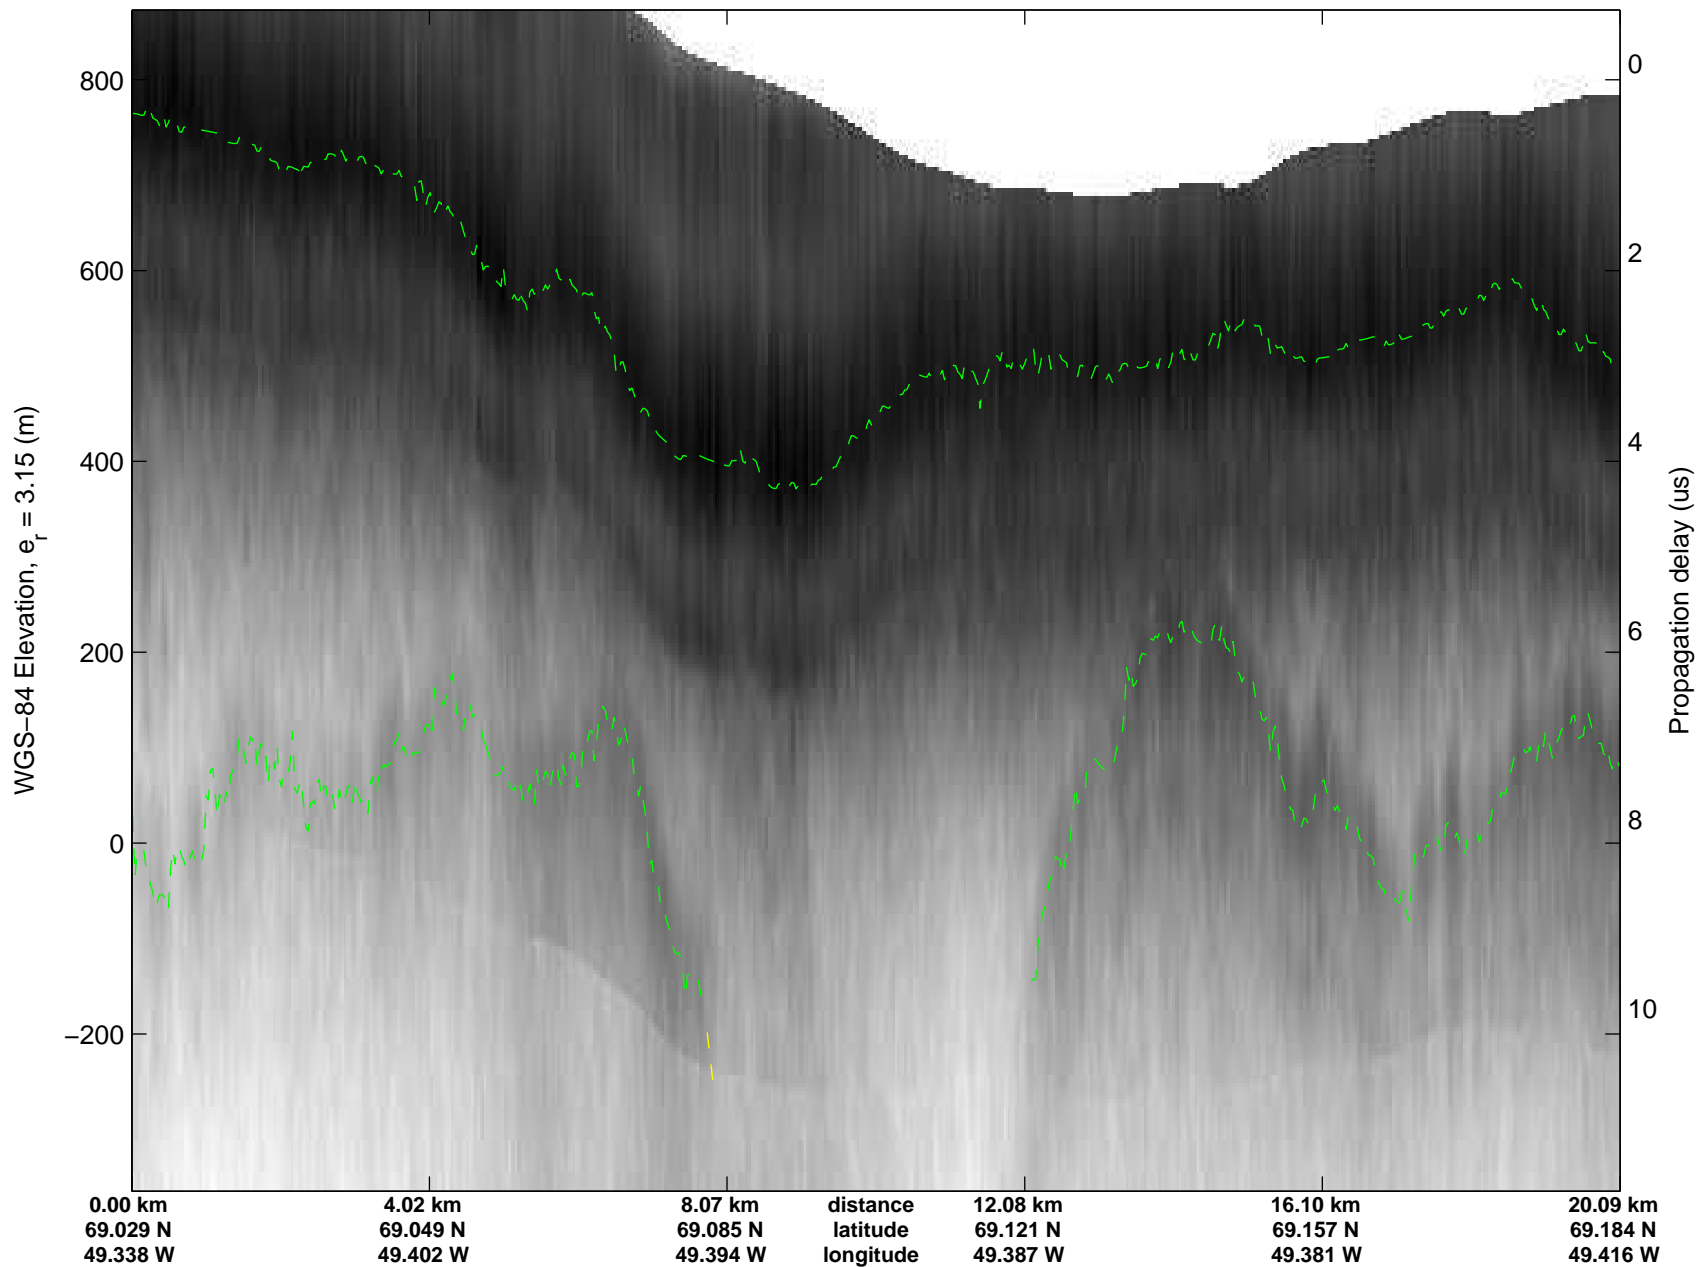

mcrds 2008\_Greenland\_TO: "Jakobshavn Channel" 20080717\_06\_008: 18:31:40.0 to 18:37:07.4 GPS

mcrds 2008\_Greenland\_TO: "Jakobshavn Channel" 20080717\_06\_009: 18:37:08.5 to 18:41:05.4 GPS

mcrds 2008\_Greenland\_TO: "Jakobshavn Channel" 20080717\_06\_009: 18:37:08.5 to 18:41:05.4 GPS

mcrds 2008\_Greenland\_TO: "Jakobshavn Channel" 20080717\_06\_010: 18:41:06.2 to 18:46:08.8 GPS

mcrds 2008\_Greenland\_TO: "Jakobshavn Channel" 20080717\_06\_010: 18:41:06.2 to 18:46:08.8 GPS

mcrds 2008\_Greenland\_TO: "Jakobshavn Channel" 20080717\_06\_011: 18:46:09.7 to 18:50:37.4 GPS

mcrds 2008\_Greenland\_TO: "Jakobshavn Channel" 20080717\_06\_011: 18:46:09.7 to 18:50:37.4 GPS

mcrds 2008\_Greenland\_TO: "Jakobshavn Channel" 20080717\_06\_012: 18:50:38.6 to 18:55:16.8 GPS

mcrds 2008\_Greenland\_TO: "Jakobshavn Channel" 20080717\_06\_012: 18:50:38.6 to 18:55:16.8 GPS

mcrds 2008\_Greenland\_TO: "Jakobshavn Channel" 20080717\_06\_013: 18:55:17.9 to 19:00:23.0 GPS

mcrds 2008\_Greenland\_TO: "Jakobshavn Channel" 20080717\_06\_013: 18:55:17.9 to 19:00:23.0 GPS

mcrds 2008\_Greenland\_TO: "Jakobshavn Channel" 20080717\_06\_014: 19:00:23.8 to 19:04:05.5 GPS