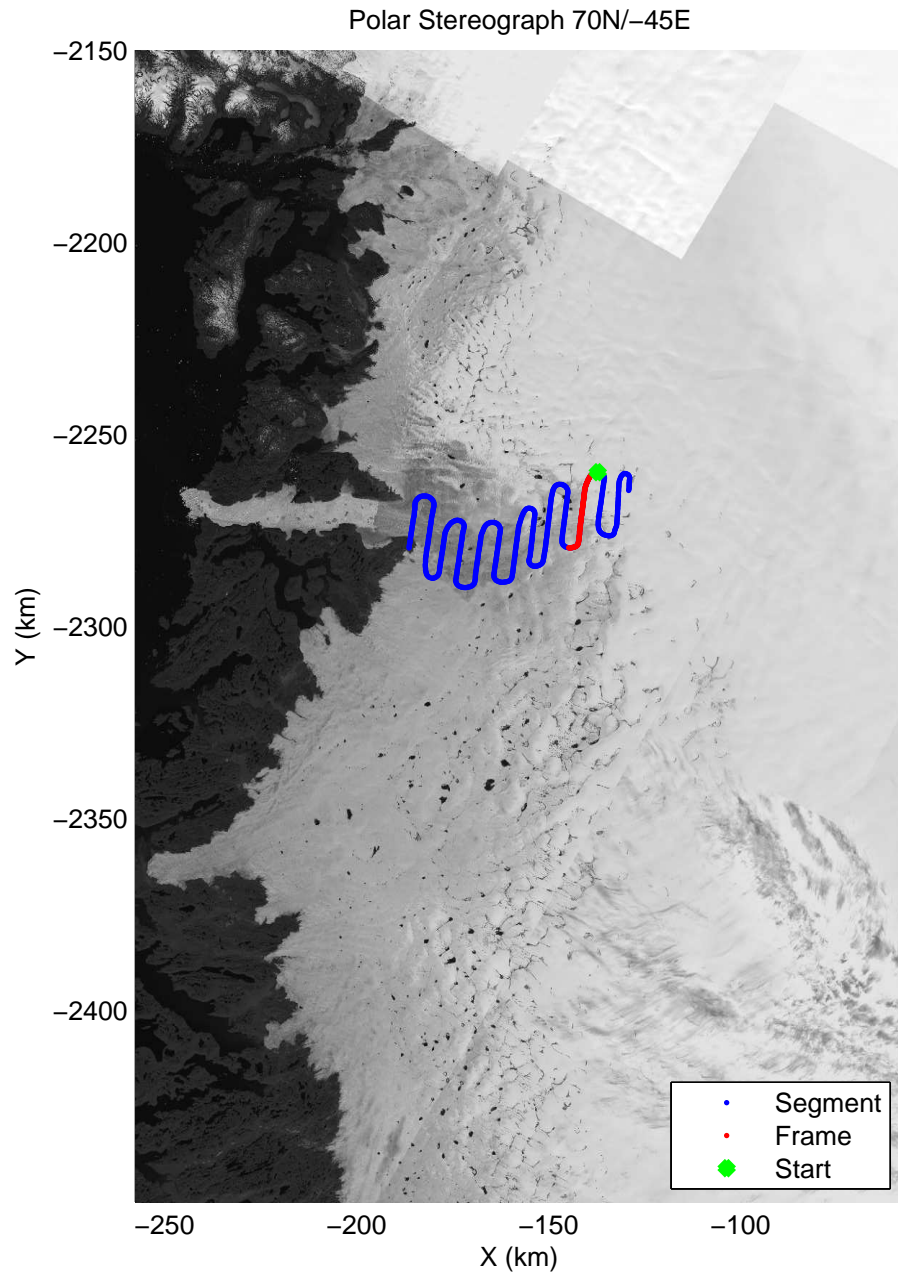

mcrds 2008\_Greenland\_TO: "Jakobshavn Channel" 20080717\_06\_002: 18:03:46.9 to 18:08:28.6 GPS

mcrds 2008\_Greenland\_TO: "Jakobshavn Channel" 20080717\_06\_003: 18:08:29.6 to 18:12:36.2 GPS

mcrds 2008\_Greenland\_TO: "Jakobshavn Channel" 20080717\_06\_003: 18:08:29.6 to 18:12:36.2 GPS

mcrds 2008\_Greenland\_TO: "Jakobshavn Channel" 20080717\_06\_004: 18:12:37.1 to 18:18:13.7 GPS

mcrds 2008\_Greenland\_TO: "Jakobshavn Channel" 20080717\_06\_004: 18:12:37.1 to 18:18:13.7 GPS

mcrds 2008\_Greenland\_TO: "Jakobshavn Channel" 20080717\_06\_005: 18:18:14.7 to 18:22:06.9 GPS

mcrds 2008\_Greenland\_TO: "Jakobshavn Channel" 20080717\_06\_014: 19:00:23.8 to 19:04:05.5 GPS