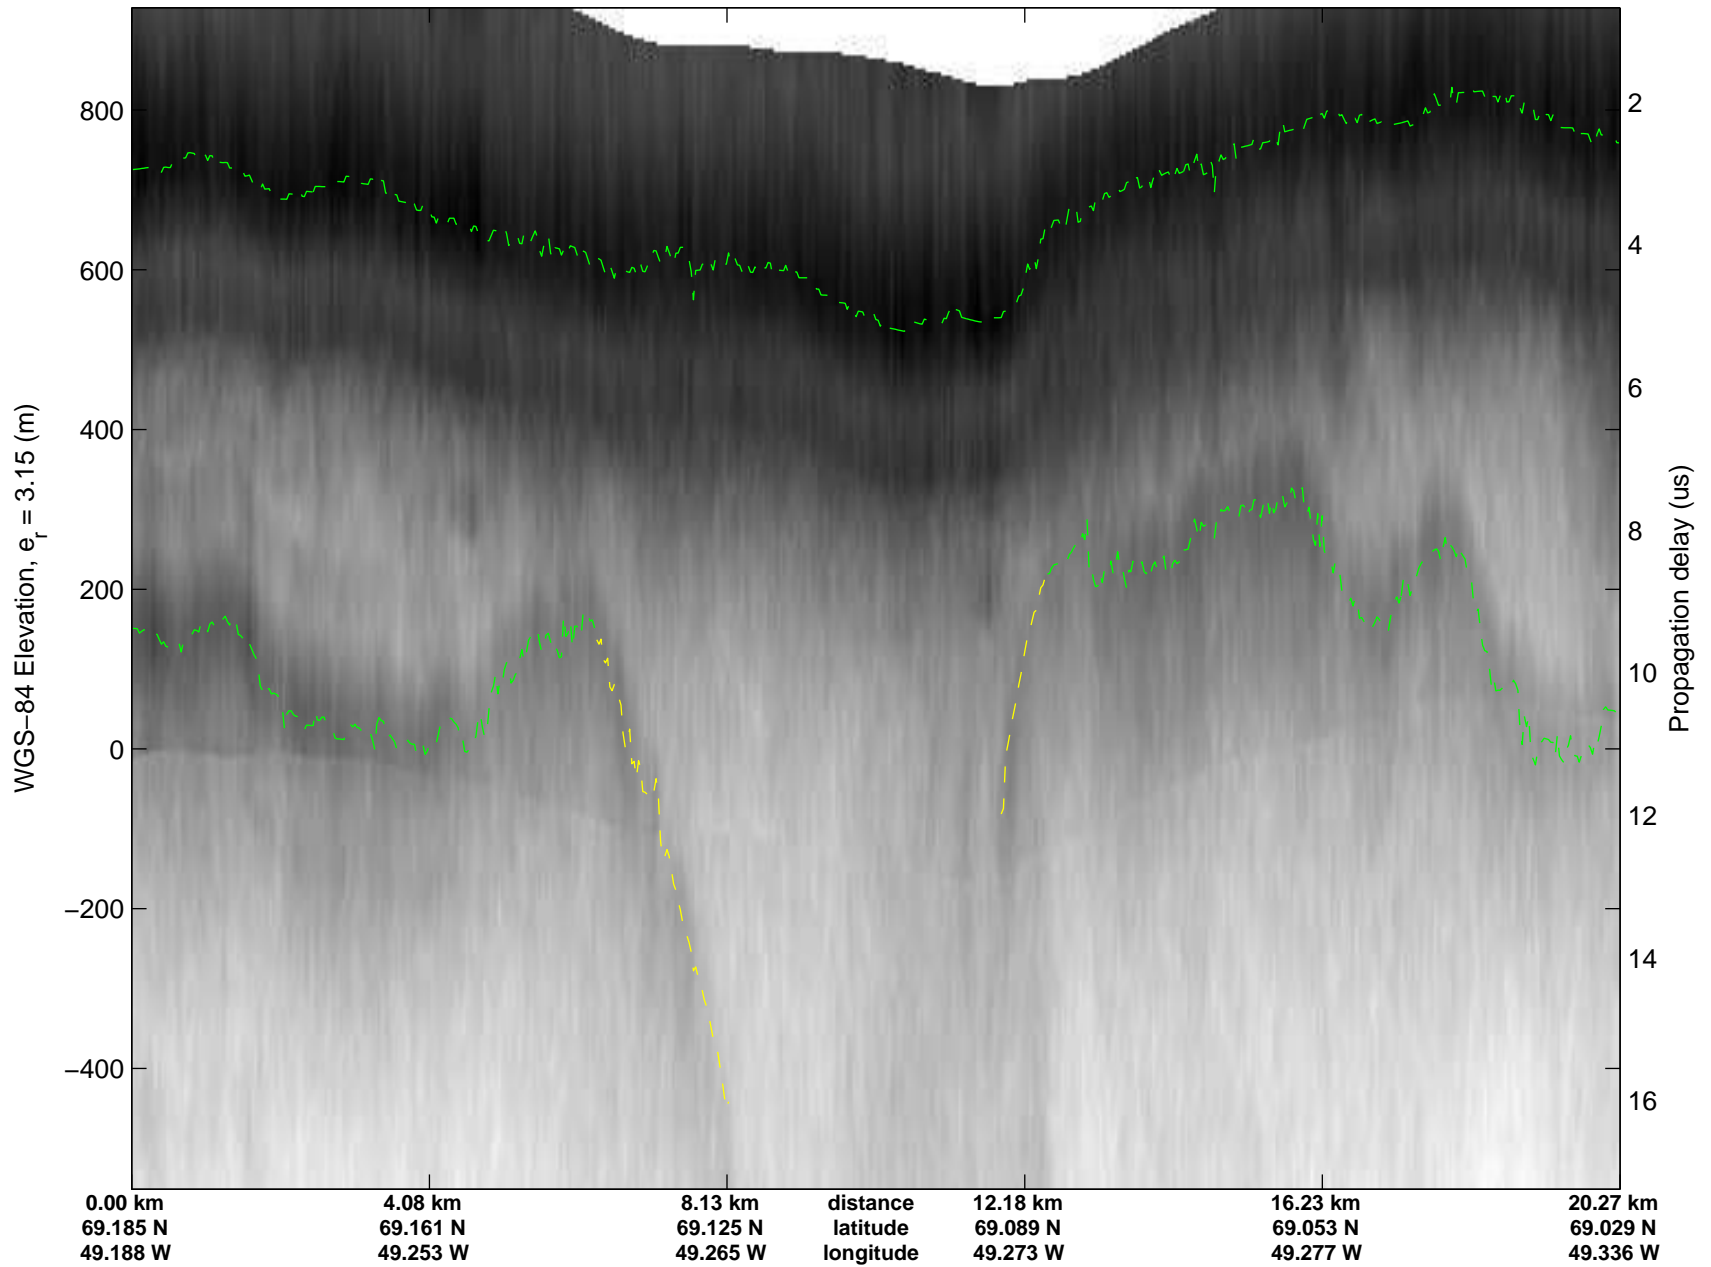

mcrds 2008\_Greenland\_TO: "Jakobshavn Channel" 20080717\_06\_007: 18:28:01.8 to 18:31:38.7 GPS

mcrds 2008\_Greenland\_TO: "Jakobshavn Channel" 20080717\_06\_007: 18:28:01.8 to 18:31:38.7 GPS

mcrds 2008\_Greenland\_TO: "Jakobshavn Channel" 20080717\_06\_008: 18:31:40.0 to 18:37:07.4 GPS

mcrds 2008\_Greenland\_TO: "Jakobshavn Channel" 20080717\_06\_008: 18:31:40.0 to 18:37:07.4 GPS

mcrds 2008\_Greenland\_TO: "Jakobshavn Channel" 20080717\_06\_009: 18:37:08.5 to 18:41:05.4 GPS

mcrds 2008\_Greenland\_TO: "Jakobshavn Channel" 20080717\_06\_009: 18:37:08.5 to 18:41:05.4 GPS

mcrds 2008\_Greenland\_TO: "Jakobshavn Channel" 20080717\_06\_010: 18:41:06.2 to 18:46:08.8 GPS

mcrds 2008\_Greenland\_TO: "Jakobshavn Channel" 20080717\_06\_010: 18:41:06.2 to 18:46:08.8 GPS

mcrds 2008\_Greenland\_TO: "Jakobshavn Channel" 20080717\_06\_011: 18:46:09.7 to 18:50:37.4 GPS

mcrds 2008\_Greenland\_TO: "Jakobshavn Channel" 20080717\_06\_011: 18:46:09.7 to 18:50:37.4 GPS

mcrds 2008\_Greenland\_TO: "Jakobshavn Channel" 20080717\_06\_012: 18:50:38.6 to 18:55:16.8 GPS

mcrds 2008\_Greenland\_TO: "Jakobshavn Channel" 20080717\_06\_012: 18:50:38.6 to 18:55:16.8 GPS