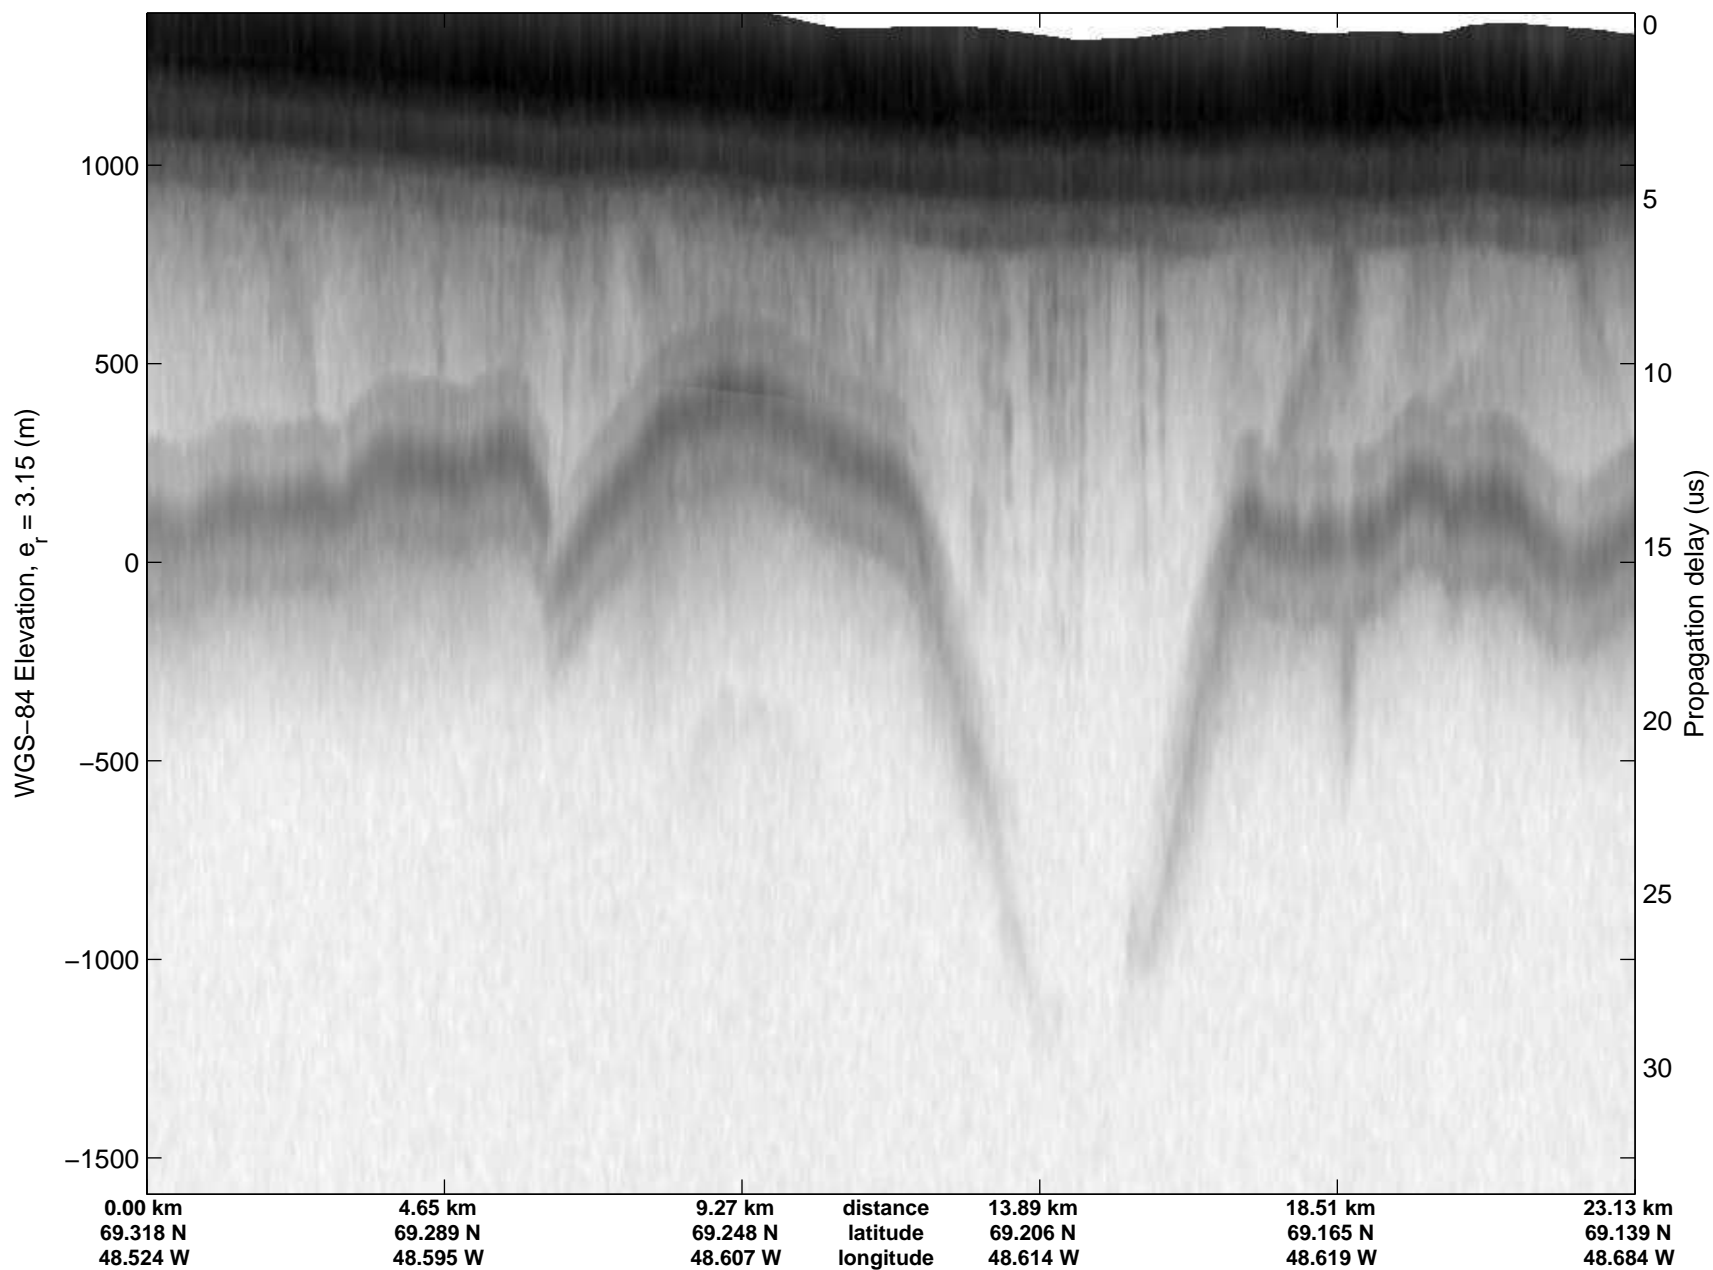

mcrds 2008\_Greenland\_TO: "Jakobshavn Channel" 20080717\_06\_002: 18:03:46.9 to 18:08:28.6 GPS

mcrds 2008\_Greenland\_TO: "Jakobshavn Channel" 20080717\_06\_003: 18:08:29.6 to 18:12:36.2 GPS

mcrds 2008\_Greenland\_TO: "Jakobshavn Channel" 20080717\_06\_003: 18:08:29.6 to 18:12:36.2 GPS

mcrds 2008\_Greenland\_TO: "Jakobshavn Channel" 20080717\_06\_004: 18:12:37.1 to 18:18:13.7 GPS

mcrds 2008\_Greenland\_TO: "Jakobshavn Channel" 20080717\_06\_004: 18:12:37.1 to 18:18:13.7 GPS

mcrds 2008\_Greenland\_TO: "Jakobshavn Channel" 20080717\_06\_005: 18:18:14.7 to 18:22:06.9 GPS

mcrds 2008\_Greenland\_TO: "Jakobshavn Channel" 20080717\_06\_005: 18:18:14.7 to 18:22:06.9 GPS

mcrds 2008\_Greenland\_TO: "Jakobshavn Channel" 20080717\_06\_006: 18:22:07.7 to 18:28:01.1 GPS

mcrds 2008\_Greenland\_TO: "Jakobshavn Channel" 20080717\_06\_006: 18:22:07.7 to 18:28:01.1 GPS

mcrds 2008\_Greenland\_TO: "Jakobshavn Channel" 20080717\_06\_007: 18:28:01.8 to 18:31:38.7 GPS

mcrds 2008\_Greenland\_TO: "Jakobshavn Channel" 20080717\_06\_007: 18:28:01.8 to 18:31:38.7 GPS

mcrds 2008\_Greenland\_TO: "Jakobshavn Channel" 20080717\_06\_008: 18:31:40.0 to 18:37:07.4 GPS