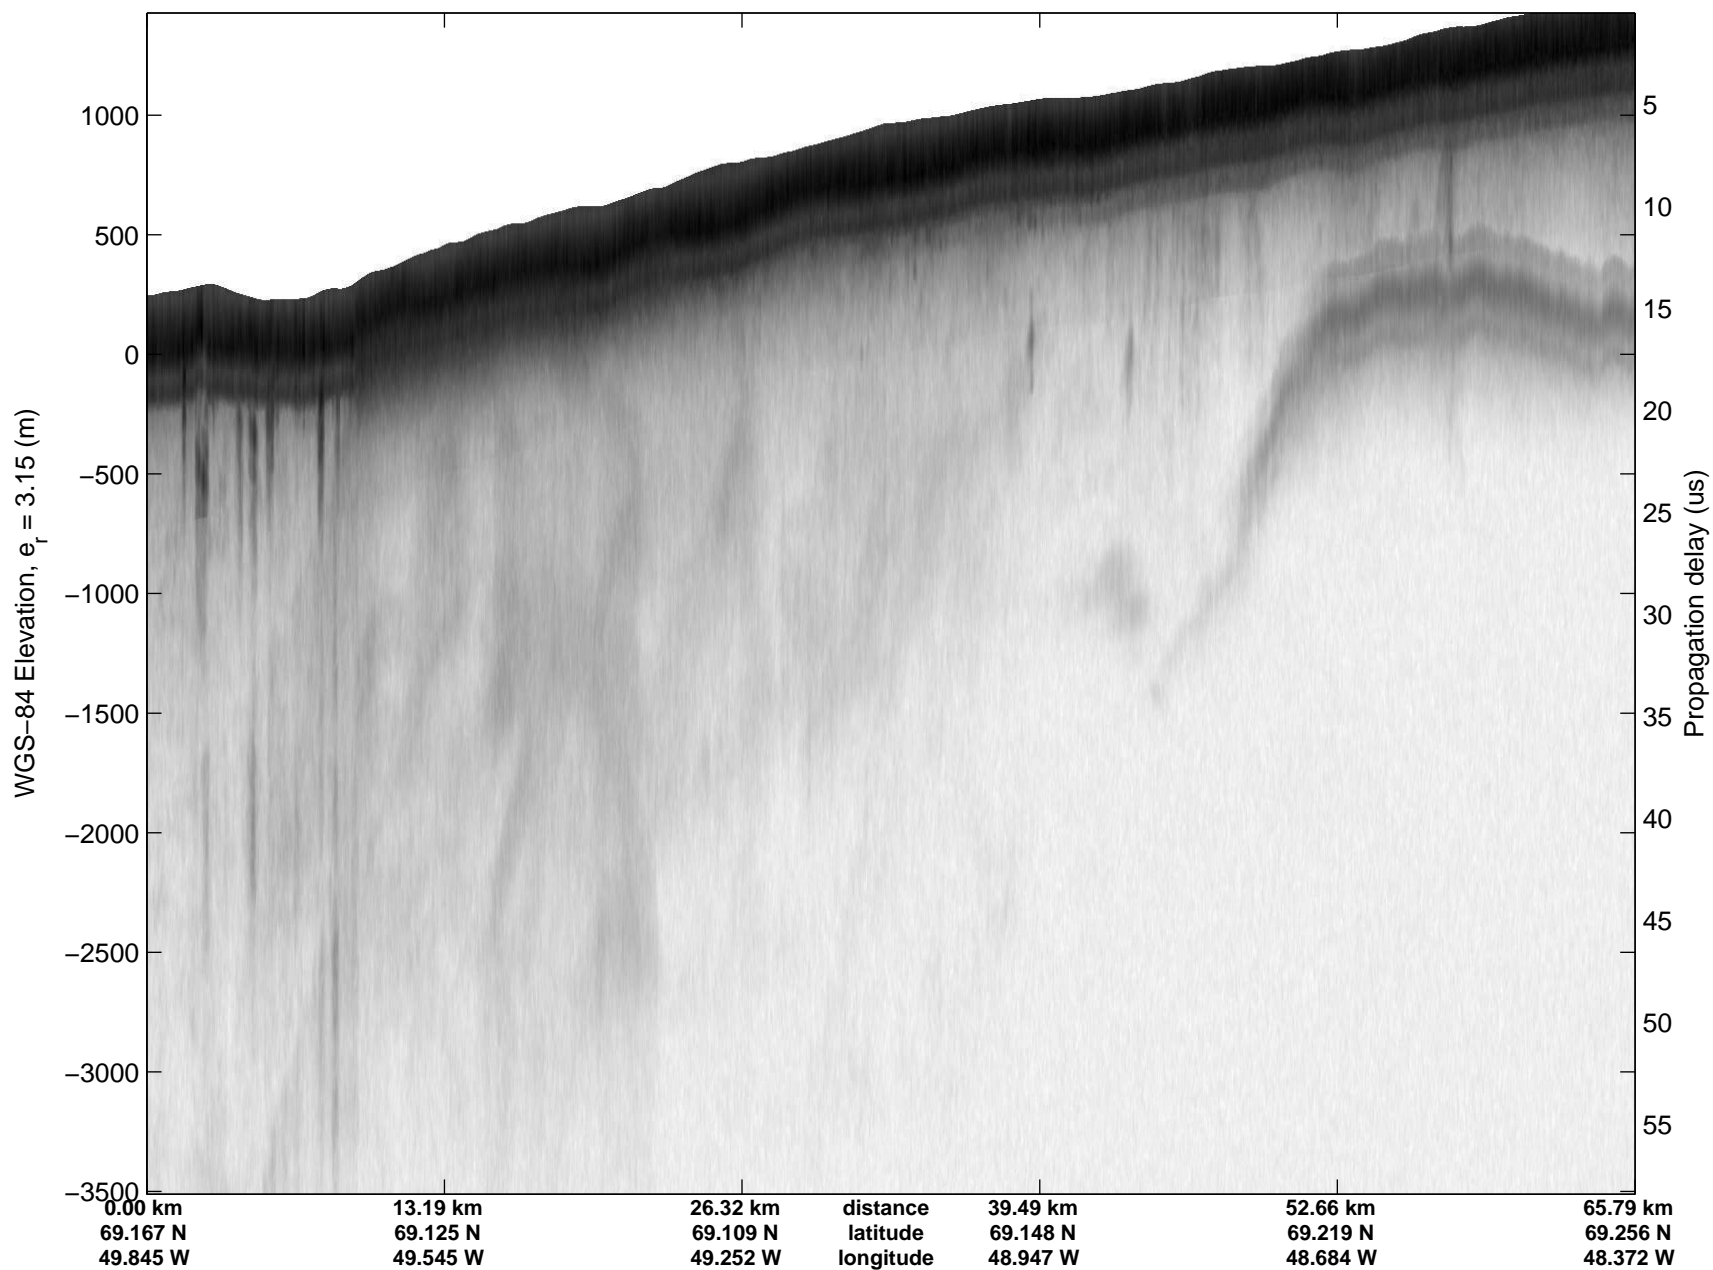

mcrds 2008_Greenland_TO: "Jakobshavn Channel" 20080717_05_001: 17:45:09.9 to 18:01:41.0 GPS

mcrds 2008_Greenland_TO: "Jakobshavn Channel" 20080717_05_001: 17:45:09.9 to 18:01:41.0 GPS