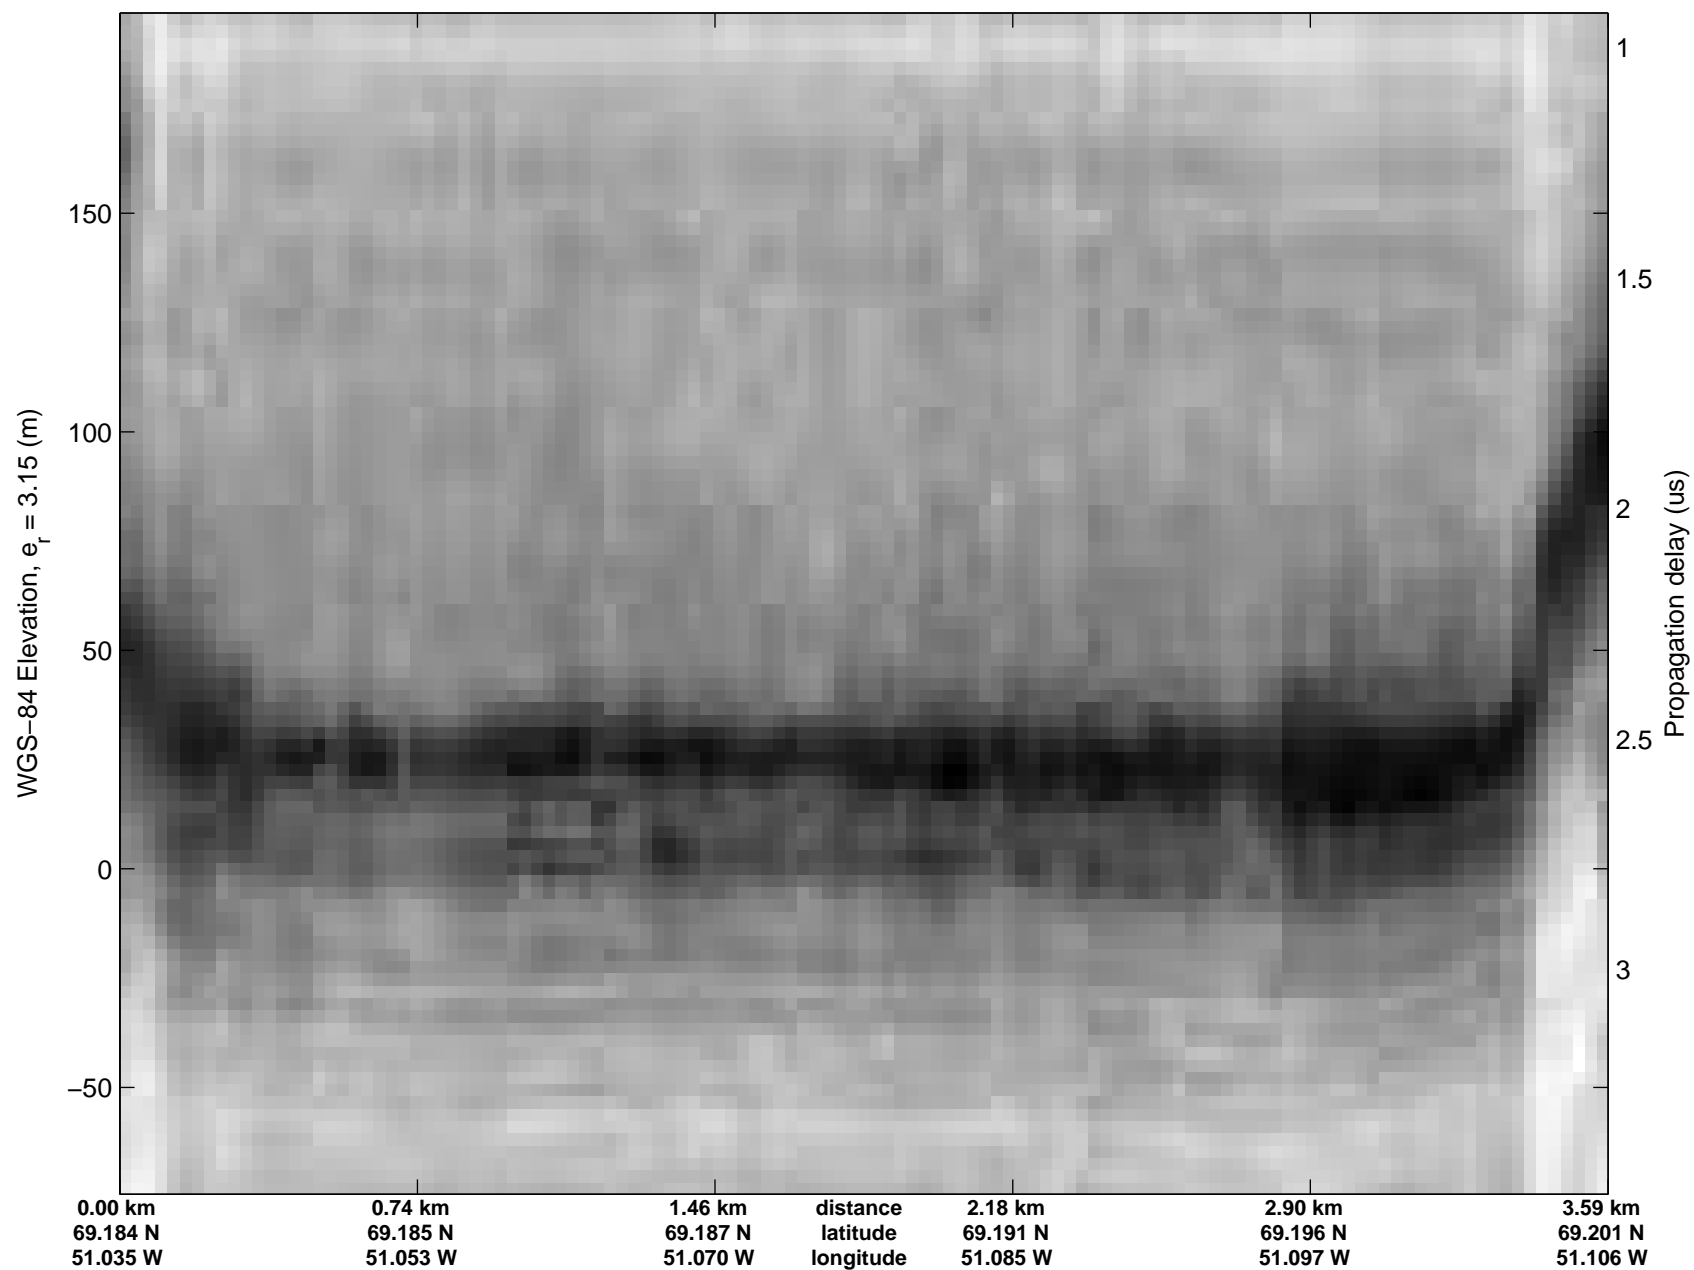

Polar Stereograph 70N/-45E

mcrds 2008\_Greenland\_TO: "Jakobshavn Channel" 20080717\_04\_001: 15:49:43.8 to 15:50:54.6 GPS

mcrds 2008\_Greenland\_TO: "Jakobshavn Channel" 20080717\_04\_001: 15:49:43.8 to 15:50:54.6 GPS