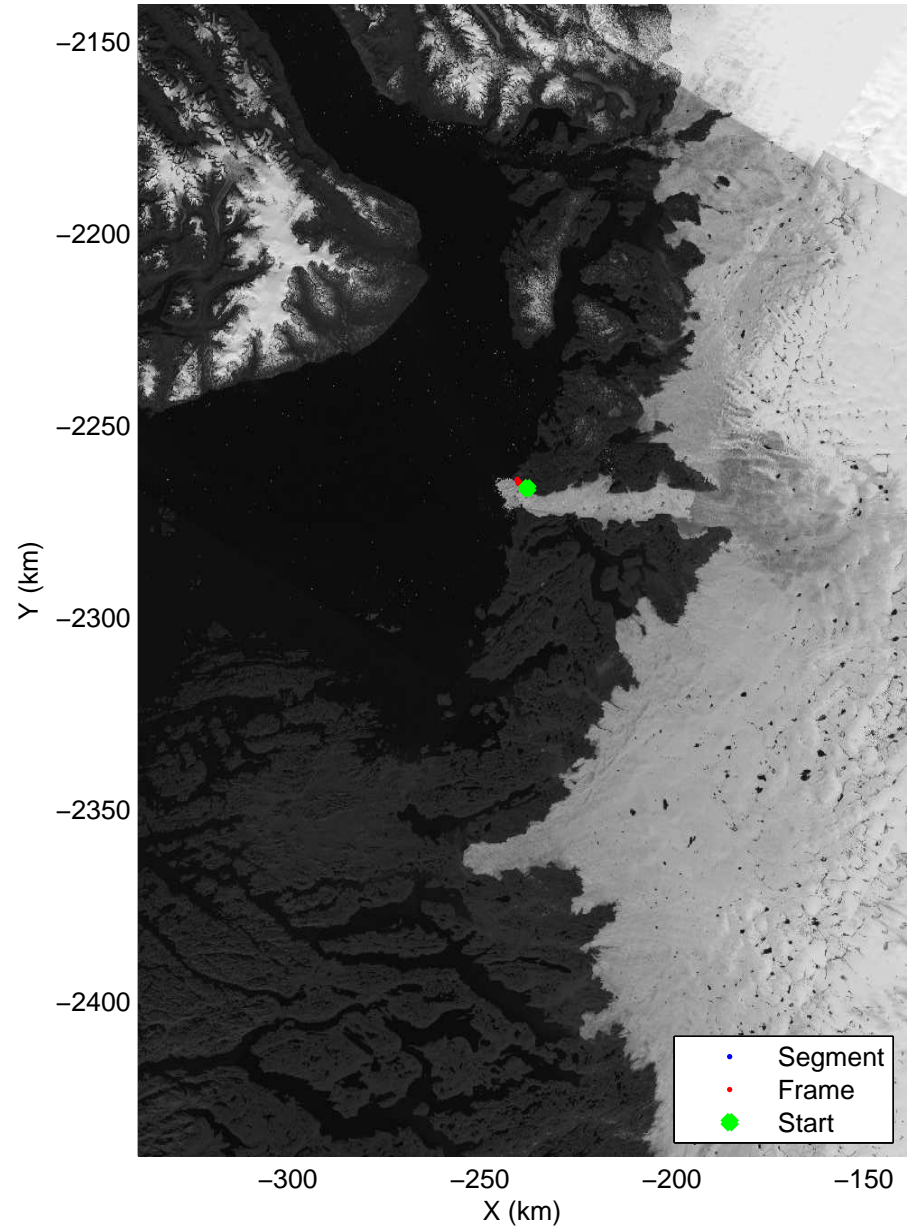

Polar Stereograph 70N/-45E

mcrds 2008\_Greenland\_TO: "Jakobshavn Channel" 20080717\_04\_001: 15:49:43.8 to 15:50:54.6 GPS

mcrds 2008\_Greenland\_TO: "Jakobshavn Channel" 20080717\_04\_001: 15:49:43.8 to 15:50:54.6 GPS