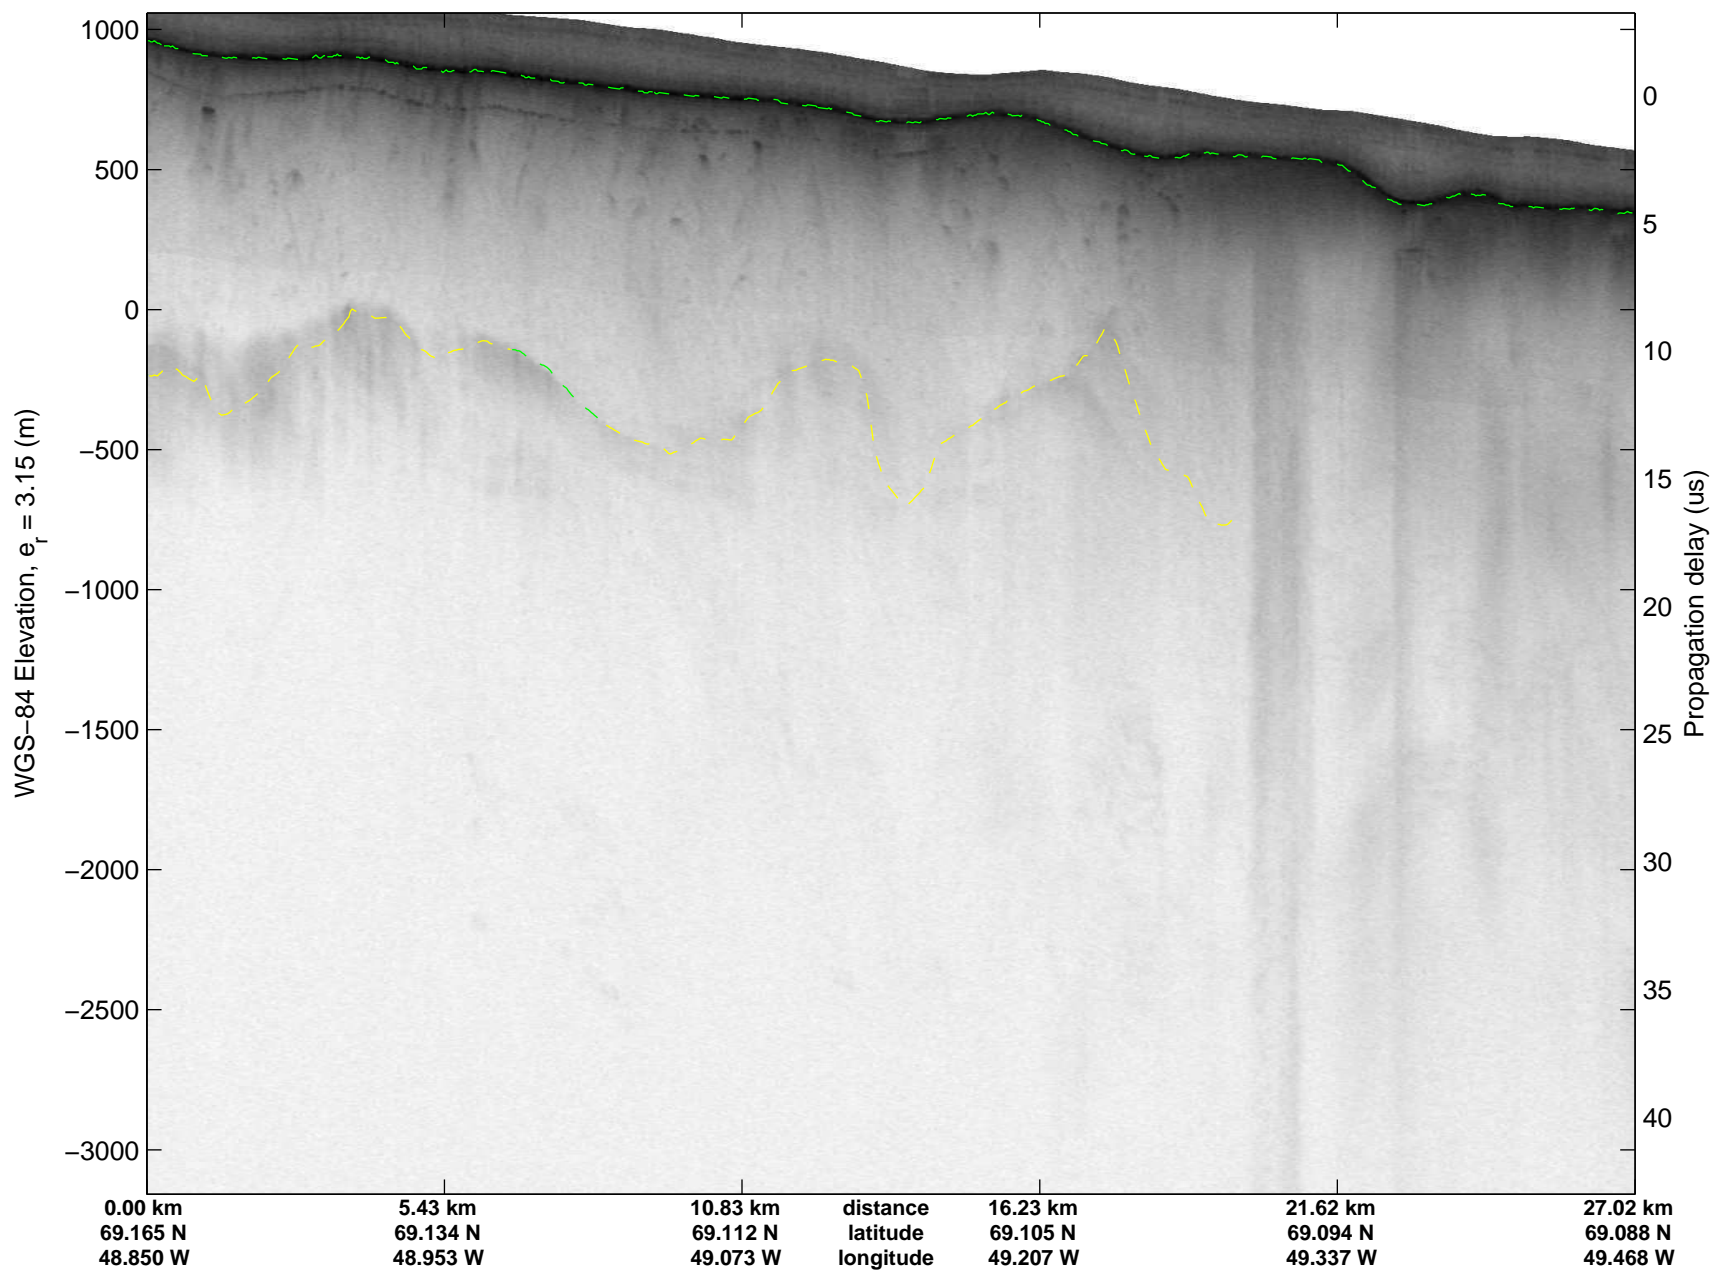

mcrds 2008_Greenland_TO: "Jakobshavn Channel" 20080717_03_001: 15:20:27.6 to 15:27:07.8 GPS

mcrds 2008_Greenland_TO: "Jakobshavn Channel" 20080717_03_001: 15:20:27.6 to 15:27:07.8 GPS

mcrds 2008_Greenland_TO: "Jakobshavn Channel" 20080717_03_002: 15:27:09.1 to 15:34:16.4 GPS

mcrds 2008_Greenland_TO: "Jakobshavn Channel" 20080717_03_002: 15:27:09.1 to 15:34:16.4 GPS

mcrds 2008_Greenland_TO: "Jakobshavn Channel" 20080717_03_003: 15:34:17.4 to 15:41:57.4 GPS

mcrds 2008_Greenland_TO: "Jakobshavn Channel" 20080717_03_003: 15:34:17.4 to 15:41:57.4 GPS