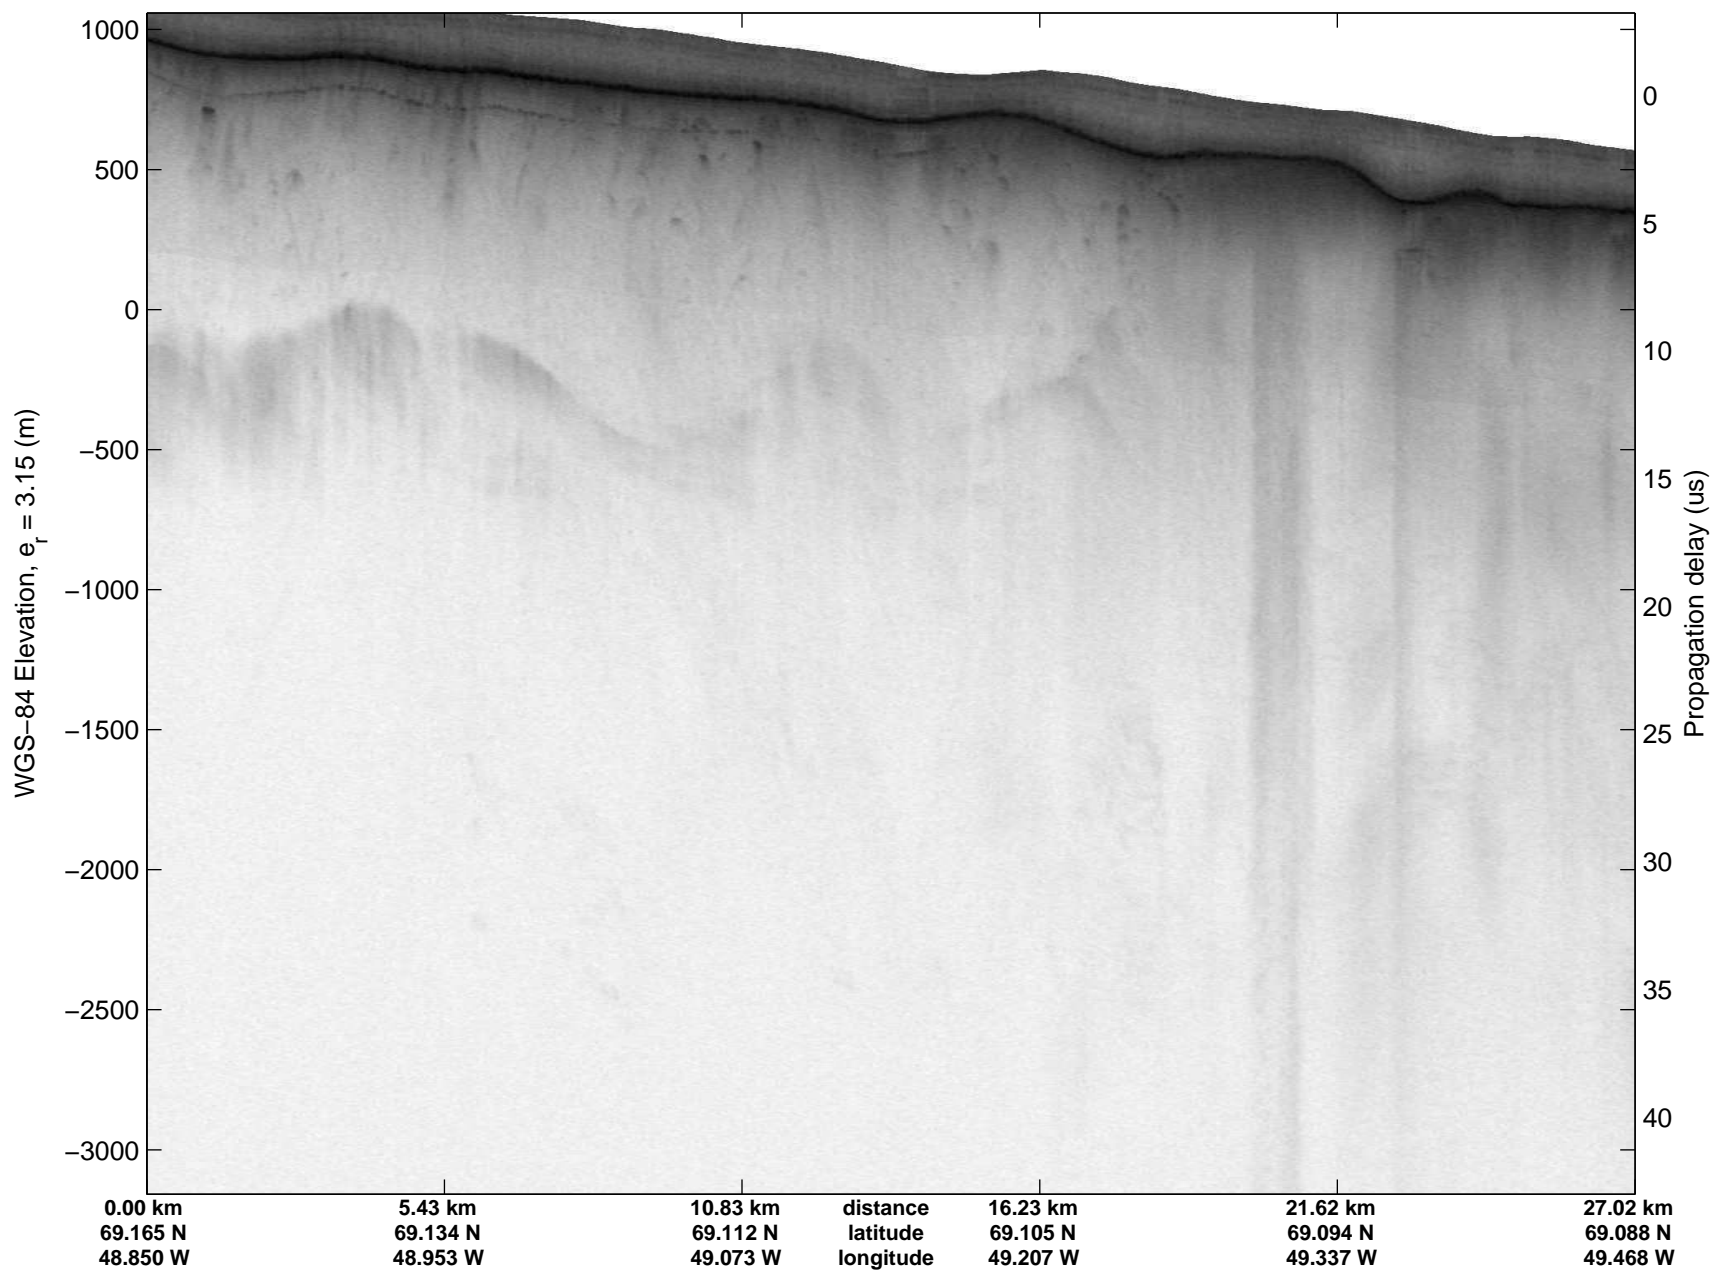

mcrds 2008_Greenland_TO: "Jakobshavn Channel" 20080717_03_001: 15:20:27.6 to 15:27:07.8 GPS

mcrds 2008_Greenland_TO: "Jakobshavn Channel" 20080717_03_001: 15:20:27.6 to 15:27:07.8 GPS

mcrds 2008_Greenland_TO: "Jakobshavn Channel" 20080717_03_002: 15:27:09.1 to 15:34:16.4 GPS

mcrds 2008_Greenland_TO: "Jakobshavn Channel" 20080717_03_002: 15:27:09.1 to 15:34:16.4 GPS

mcrds 2008_Greenland_TO: "Jakobshavn Channel" 20080717_03_003: 15:34:17.4 to 15:41:57.4 GPS

mcrds 2008_Greenland_TO: "Jakobshavn Channel" 20080717_03_003: 15:34:17.4 to 15:41:57.4 GPS