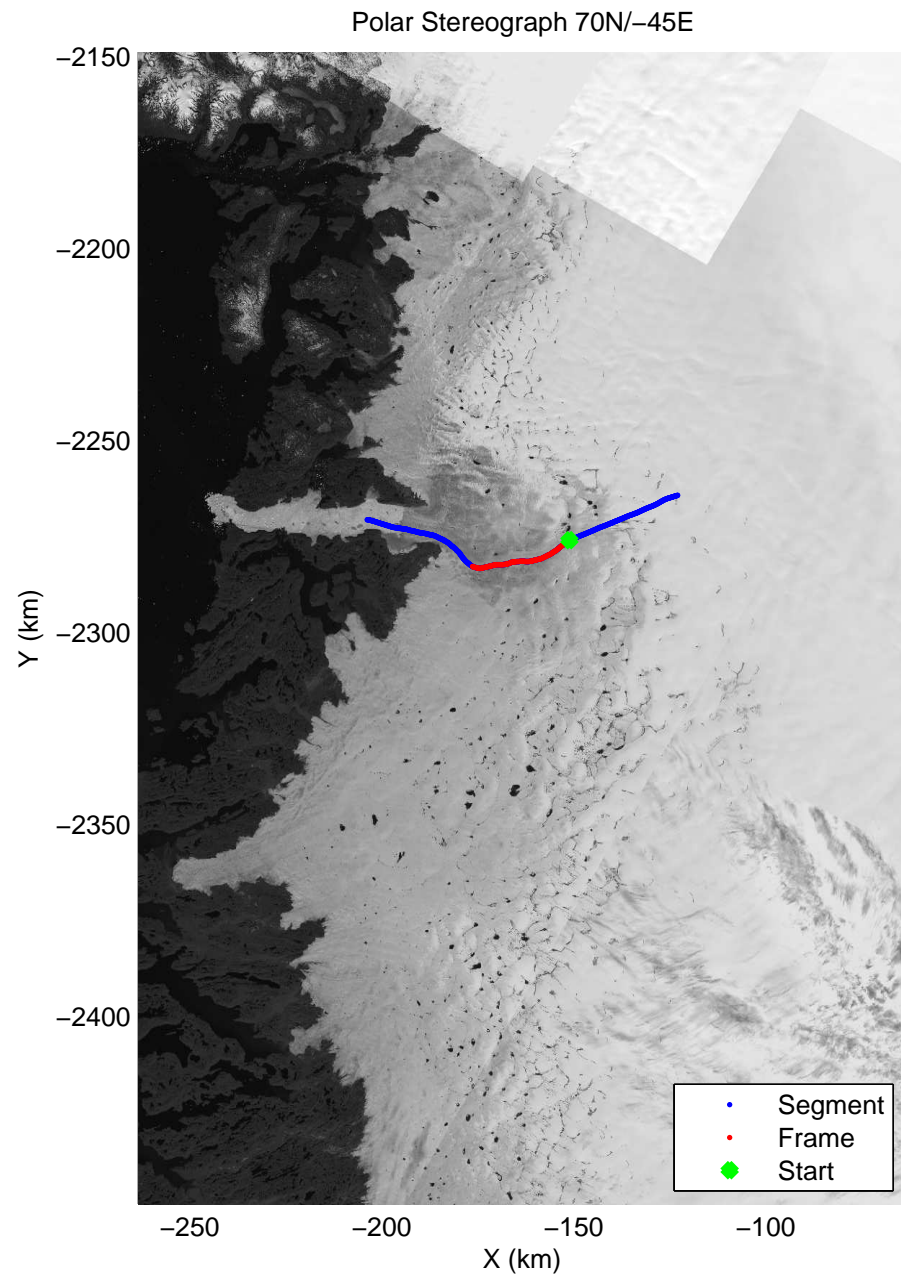

mcrds 2008_Greenland_TO: "Jakobshavn Channel" 20080717_03_001: 15:20:27.6 to 15:27:07.8 GPS

mcrds 2008_Greenland_TO: "Jakobshavn Channel" 20080717_03_001: 15:20:27.6 to 15:27:07.8 GPS

mcrds 2008_Greenland_TO: "Jakobshavn Channel" 20080717_03_002: 15:27:09.1 to 15:34:16.4 GPS

mcrds 2008_Greenland_TO: "Jakobshavn Channel" 20080717_03_002: 15:27:09.1 to 15:34:16.4 GPS

mcrds 2008_Greenland_TO: "Jakobshavn Channel" 20080717_03_003: 15:34:17.4 to 15:41:57.4 GPS

mcrds 2008_Greenland_TO: "Jakobshavn Channel" 20080717_03_003: 15:34:17.4 to 15:41:57.4 GPS