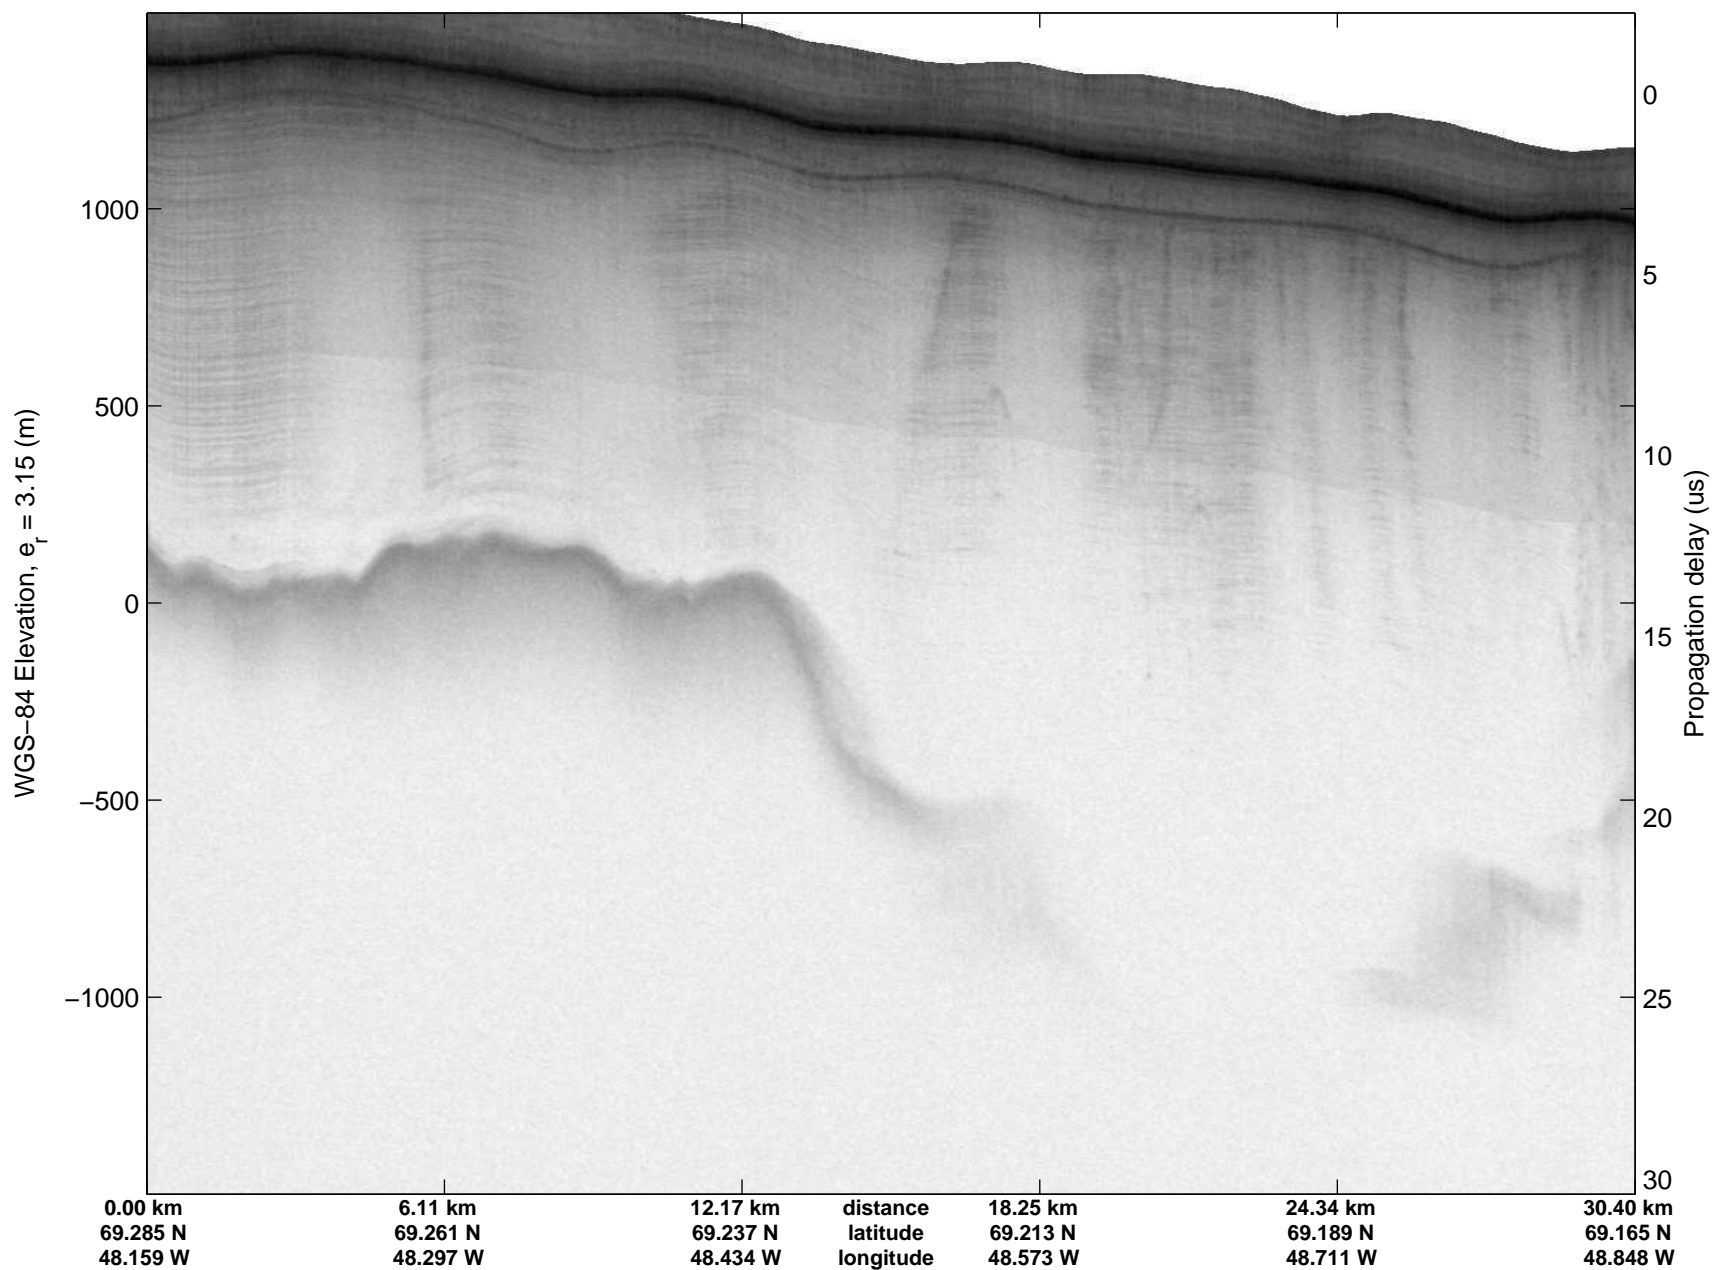

mcrds 2008_Greenland_TO: "Jakobshavn Channel" 20080717_03_001: 15:20:27.6 to 15:27:07.8 GPS

mcrds 2008_Greenland_TO: "Jakobshavn Channel" 20080717_03_001: 15:20:27.6 to 15:27:07.8 GPS

mcrds 2008_Greenland_TO: "Jakobshavn Channel" 20080717_03_002: 15:27:09.1 to 15:34:16.4 GPS

mcrds 2008_Greenland_TO: "Jakobshavn Channel" 20080717_03_002: 15:27:09.1 to 15:34:16.4 GPS

mcrds 2008_Greenland_TO: "Jakobshavn Channel" 20080717_03_003: 15:34:17.4 to 15:41:57.4 GPS

mcrds 2008_Greenland_TO: "Jakobshavn Channel" 20080717_03_003: 15:34:17.4 to 15:41:57.4 GPS