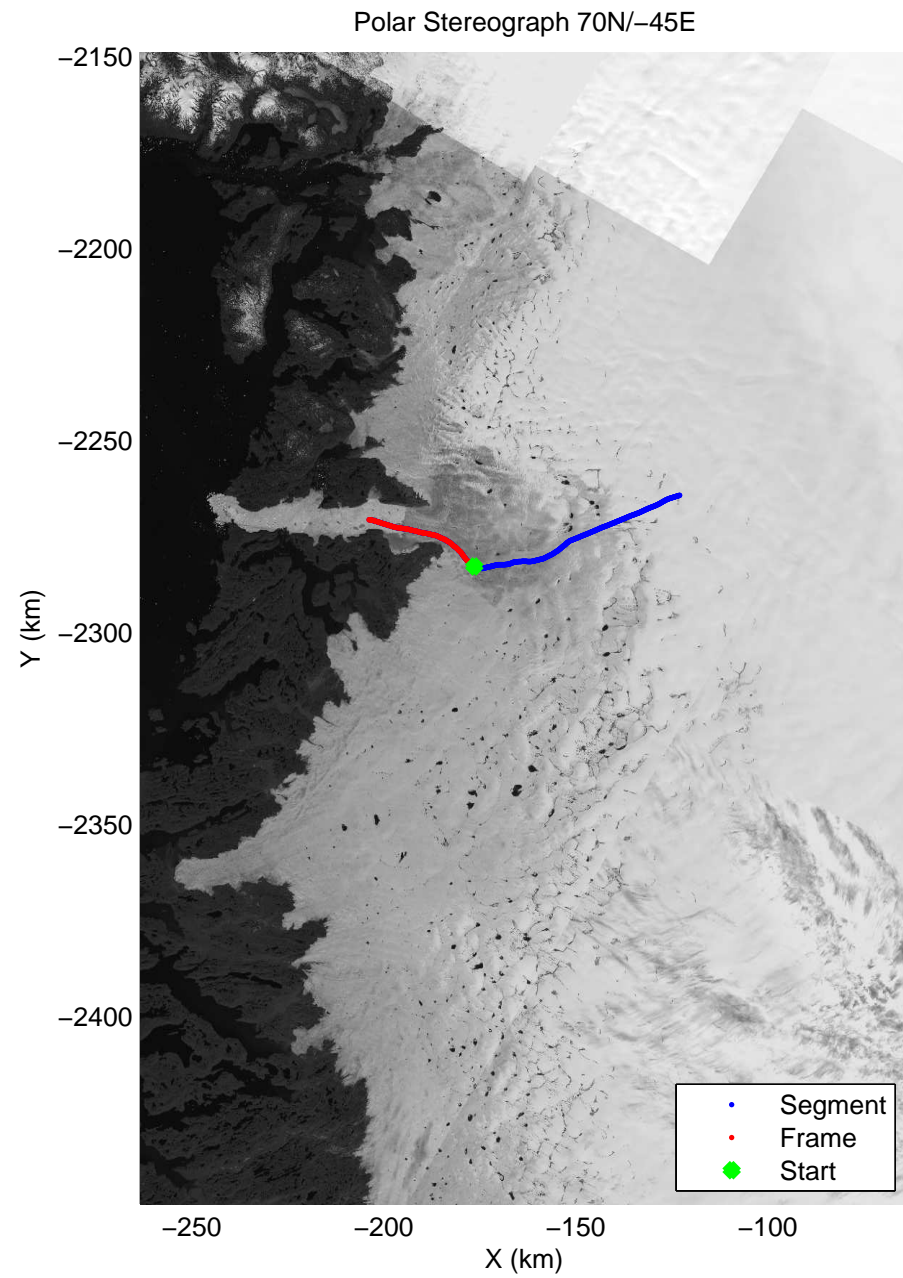

mcrds 2008_Greenland_TO: "Jakobshavn Channel" 20080717_03_001: 15:20:27.6 to 15:27:07.8 GPS

mcrds 2008_Greenland_TO: "Jakobshavn Channel" 20080717_03_001: 15:20:27.6 to 15:27:07.8 GPS

mcrds 2008_Greenland_TO: "Jakobshavn Channel" 20080717_03_002: 15:27:09.1 to 15:34:16.4 GPS

mcrds 2008_Greenland_TO: "Jakobshavn Channel" 20080717_03_002: 15:27:09.1 to 15:34:16.4 GPS

mcrds 2008_Greenland_TO: "Jakobshavn Channel" 20080717_03_003: 15:34:17.4 to 15:41:57.4 GPS

mcrds 2008_Greenland_TO: "Jakobshavn Channel" 20080717_03_003: 15:34:17.4 to 15:41:57.4 GPS