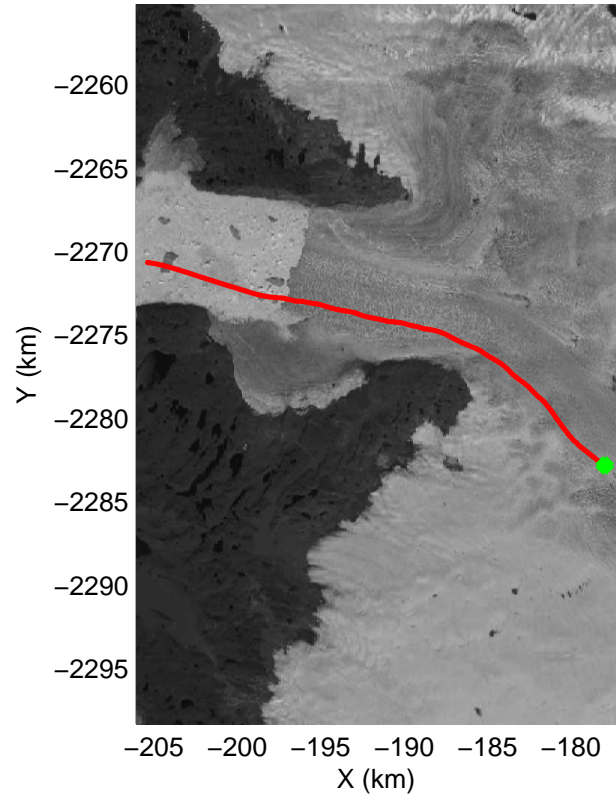

mcrds 2008_Greenland_TO: "Jakobshavn Channel" 20080717_03_001: 15:20:27.6 to 15:27:07.8 GPS

mcrds 2008_Greenland_TO: "Jakobshavn Channel" 20080717_03_001: 15:20:27.6 to 15:27:07.8 GPS

mcrds 2008_Greenland_TO: "Jakobshavn Channel" 20080717_03_002: 15:27:09.1 to 15:34:16.4 GPS

mcrds 2008_Greenland_TO: "Jakobshavn Channel" 20080717_03_002: 15:27:09.1 to 15:34:16.4 GPS

mcrds 2008_Greenland_TO: "Jakobshavn Channel" 20080717_03_003: 15:34:17.4 to 15:41:57.4 GPS

mcrds 2008_Greenland_TO: "Jakobshavn Channel" 20080717_03_003: 15:34:17.4 to 15:41:57.4 GPS