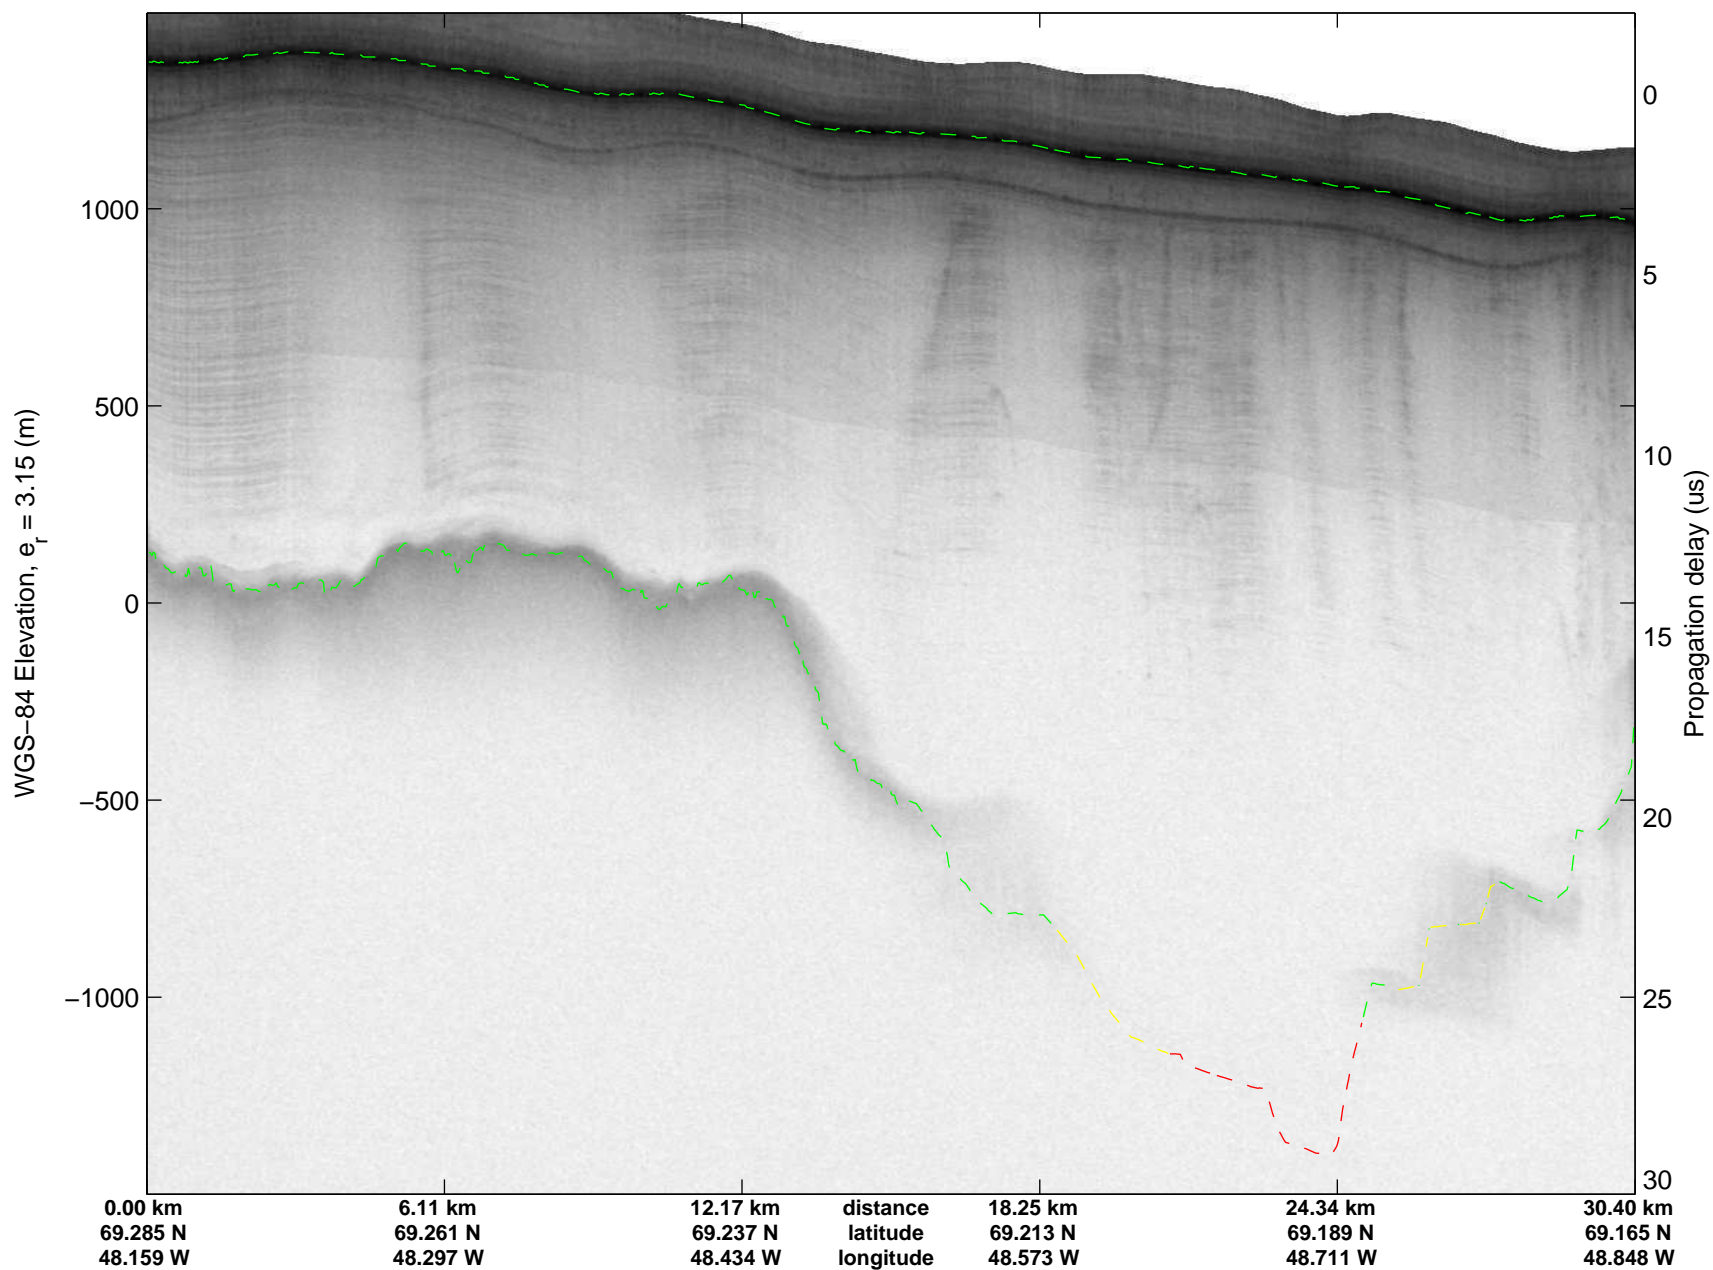

mcrds 2008_Greenland_TO: "Jakobshavn Channel" 20080717_03_001: 15:20:27.6 to 15:27:07.8 GPS

mcrds 2008_Greenland_TO: "Jakobshavn Channel" 20080717_03_001: 15:20:27.6 to 15:27:07.8 GPS

mcrds 2008_Greenland_TO: "Jakobshavn Channel" 20080717_03_002: 15:27:09.1 to 15:34:16.4 GPS

mcrds 2008_Greenland_TO: "Jakobshavn Channel" 20080717_03_002: 15:27:09.1 to 15:34:16.4 GPS

mcrds 2008_Greenland_TO: "Jakobshavn Channel" 20080717_03_003: 15:34:17.4 to 15:41:57.4 GPS

mcrds 2008_Greenland_TO: "Jakobshavn Channel" 20080717_03_003: 15:34:17.4 to 15:41:57.4 GPS