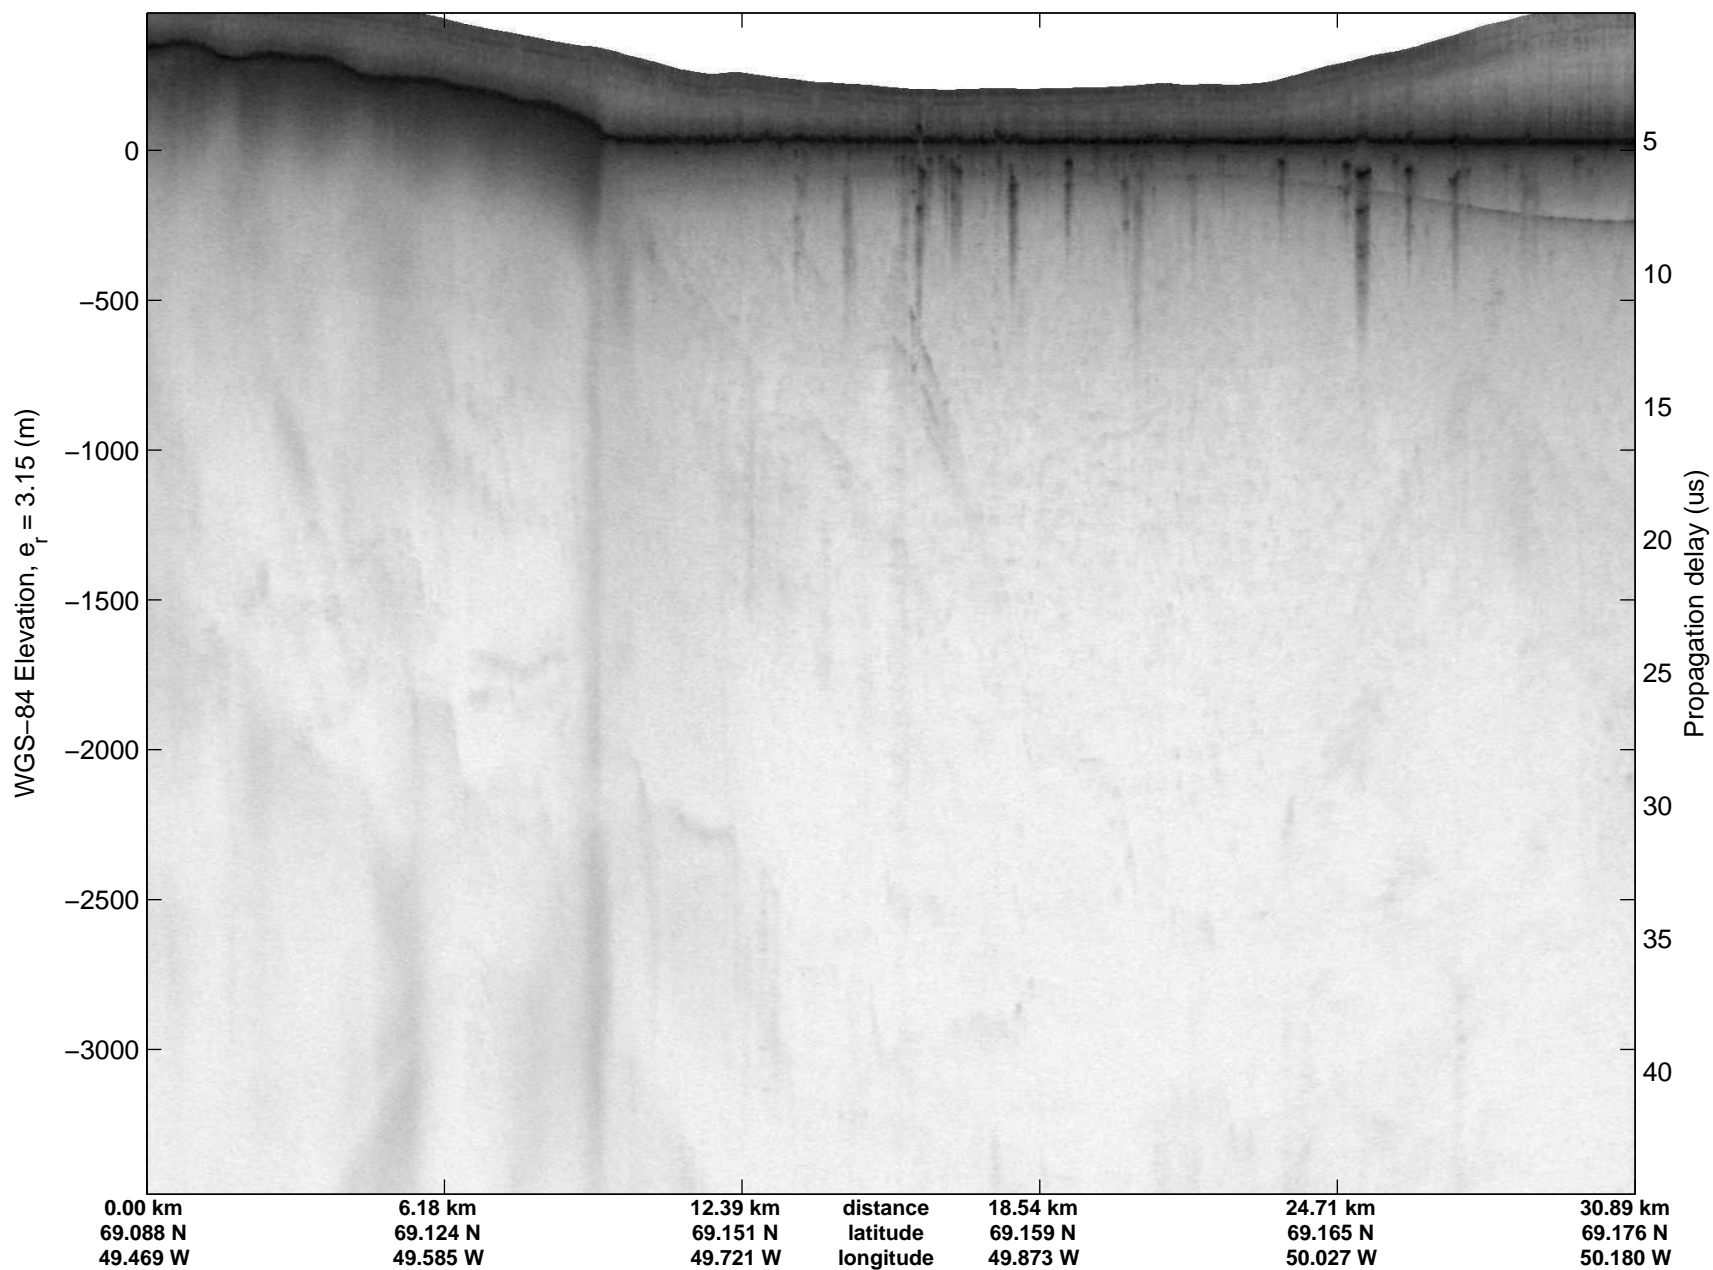

mcrds 2008_Greenland_TO: "Jakobshavn Channel" 20080717_03_001: 15:20:27.6 to 15:27:07.8 GPS

mcrds 2008_Greenland_TO: "Jakobshavn Channel" 20080717_03_001: 15:20:27.6 to 15:27:07.8 GPS

mcrds 2008_Greenland_TO: "Jakobshavn Channel" 20080717_03_002: 15:27:09.1 to 15:34:16.4 GPS

mcrds 2008_Greenland_TO: "Jakobshavn Channel" 20080717_03_002: 15:27:09.1 to 15:34:16.4 GPS

mcrds 2008_Greenland_TO: "Jakobshavn Channel" 20080717_03_003: 15:34:17.4 to 15:41:57.4 GPS

mcrds 2008_Greenland_TO: "Jakobshavn Channel" 20080717_03_003: 15:34:17.4 to 15:41:57.4 GPS