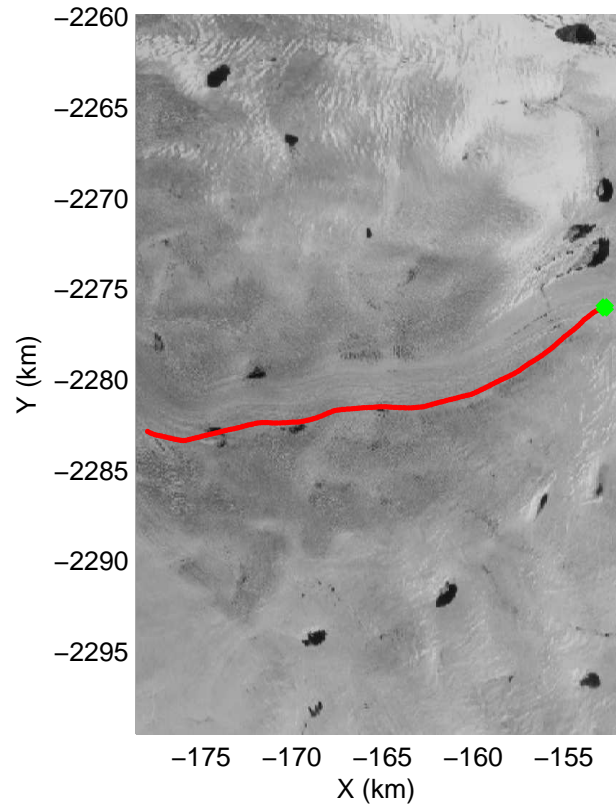

mcrds 2008_Greenland_TO: "Jakobshavn Channel" 20080717_03_001: 15:20:27.6 to 15:27:07.8 GPS

mcrds 2008_Greenland_TO: "Jakobshavn Channel" 20080717_03_001: 15:20:27.6 to 15:27:07.8 GPS

mcrds 2008_Greenland_TO: "Jakobshavn Channel" 20080717_03_002: 15:27:09.1 to 15:34:16.4 GPS

mcrds 2008_Greenland_TO: "Jakobshavn Channel" 20080717_03_002: 15:27:09.1 to 15:34:16.4 GPS

mcrds 2008_Greenland_TO: "Jakobshavn Channel" 20080717_03_003: 15:34:17.4 to 15:41:57.4 GPS

mcrds 2008_Greenland_TO: "Jakobshavn Channel" 20080717_03_003: 15:34:17.4 to 15:41:57.4 GPS