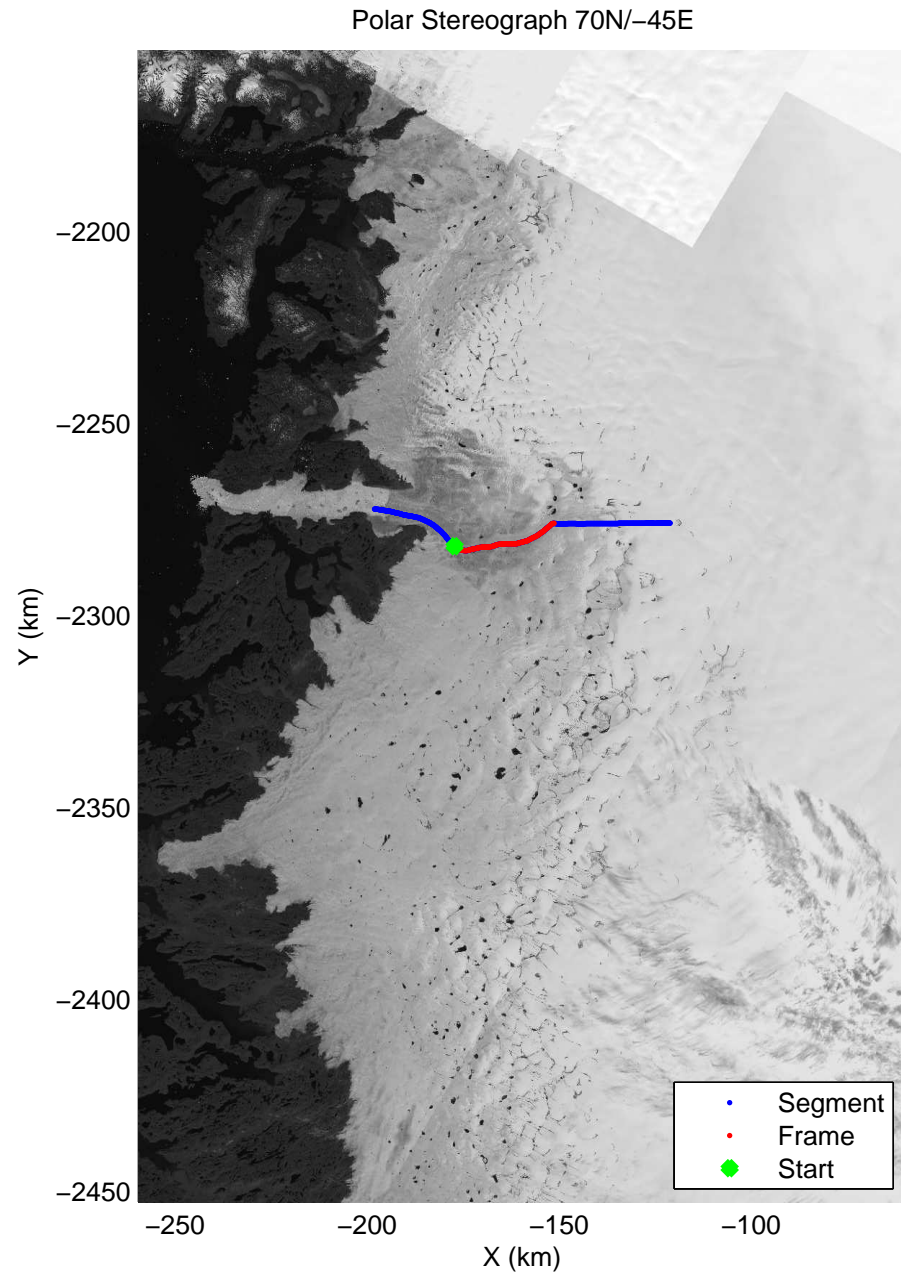

mcrds 2008_Greenland_TO: "Jakobshavn Grid" 20080717_01_001: 12:02:20.8 to 12:09:13.3 GPS

mcrds 2008_Greenland_TO: "Jakobshavn Grid" 20080717_01_001: 12:02:20.8 to 12:09:13.3 GPS

mcrds 2008_Greenland_TO: "Jakobshavn Grid" 20080717_01_002: 12:09:14.2 to 12:16:08.8 GPS

mcrds 2008_Greenland_TO: "Jakobshavn Grid" 20080717_01_002: 12:09:14.2 to 12:16:08.8 GPS

mcrds 2008_Greenland_TO: "Jakobshavn Grid" 20080717_01_003: 12:16:09.7 to 12:23:52.1 GPS

mcrds 2008_Greenland_TO: "Jakobshavn Grid" 20080717_01_003: 12:16:09.7 to 12:23:52.1 GPS