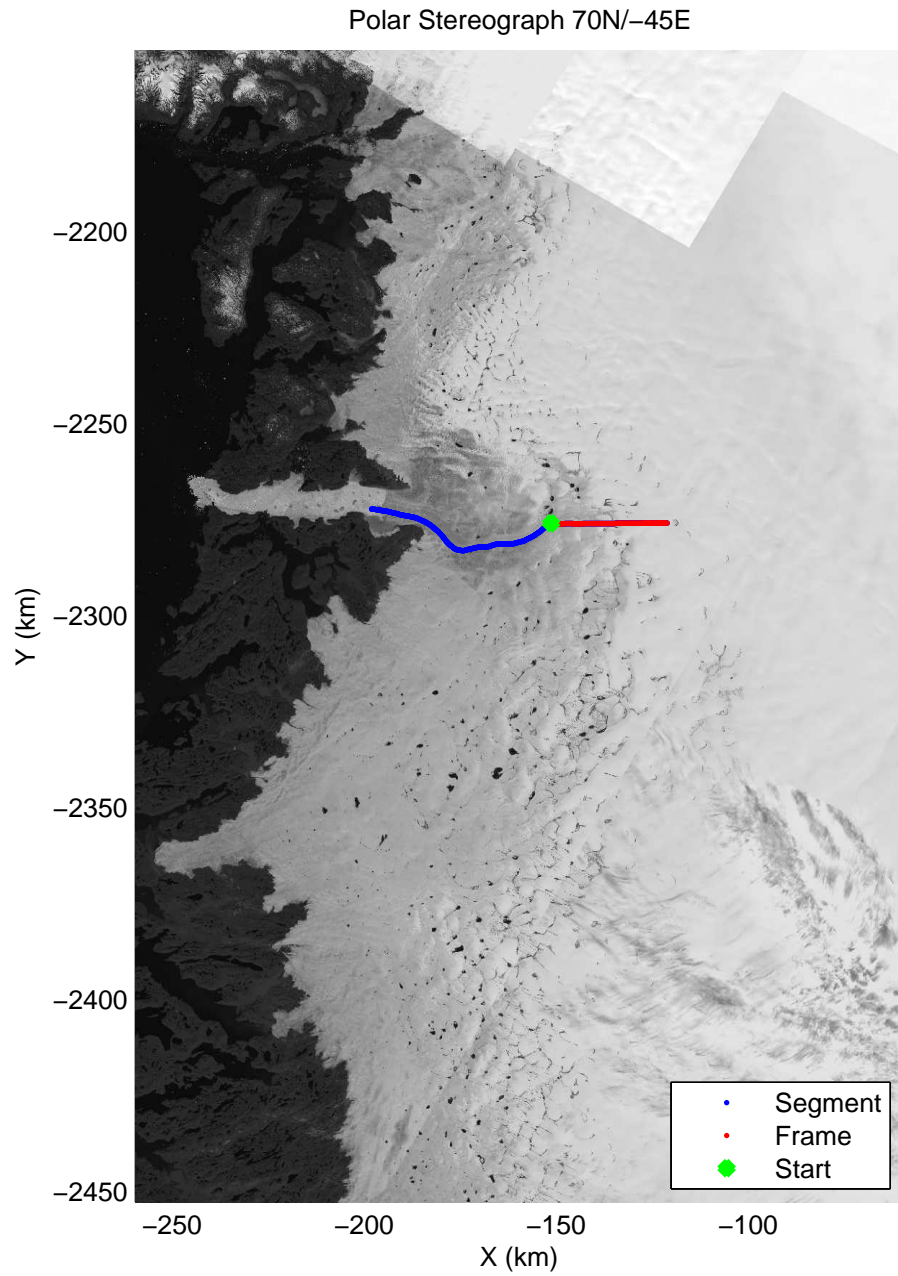

mcrds 2008_Greenland_TO: "Jakobshavn Grid" 20080717_01_001: 12:02:20.8 to 12:09:13.3 GPS

mcrds 2008_Greenland_TO: "Jakobshavn Grid" 20080717_01_001: 12:02:20.8 to 12:09:13.3 GPS

mcrds 2008_Greenland_TO: "Jakobshavn Grid" 20080717_01_002: 12:09:14.2 to 12:16:08.8 GPS

mcrds 2008_Greenland_TO: "Jakobshavn Grid" 20080717_01_002: 12:09:14.2 to 12:16:08.8 GPS

mcrds 2008_Greenland_TO: "Jakobshavn Grid" 20080717_01_003: 12:16:09.7 to 12:23:52.1 GPS

mcrds 2008_Greenland_TO: "Jakobshavn Grid" 20080717_01_003: 12:16:09.7 to 12:23:52.1 GPS