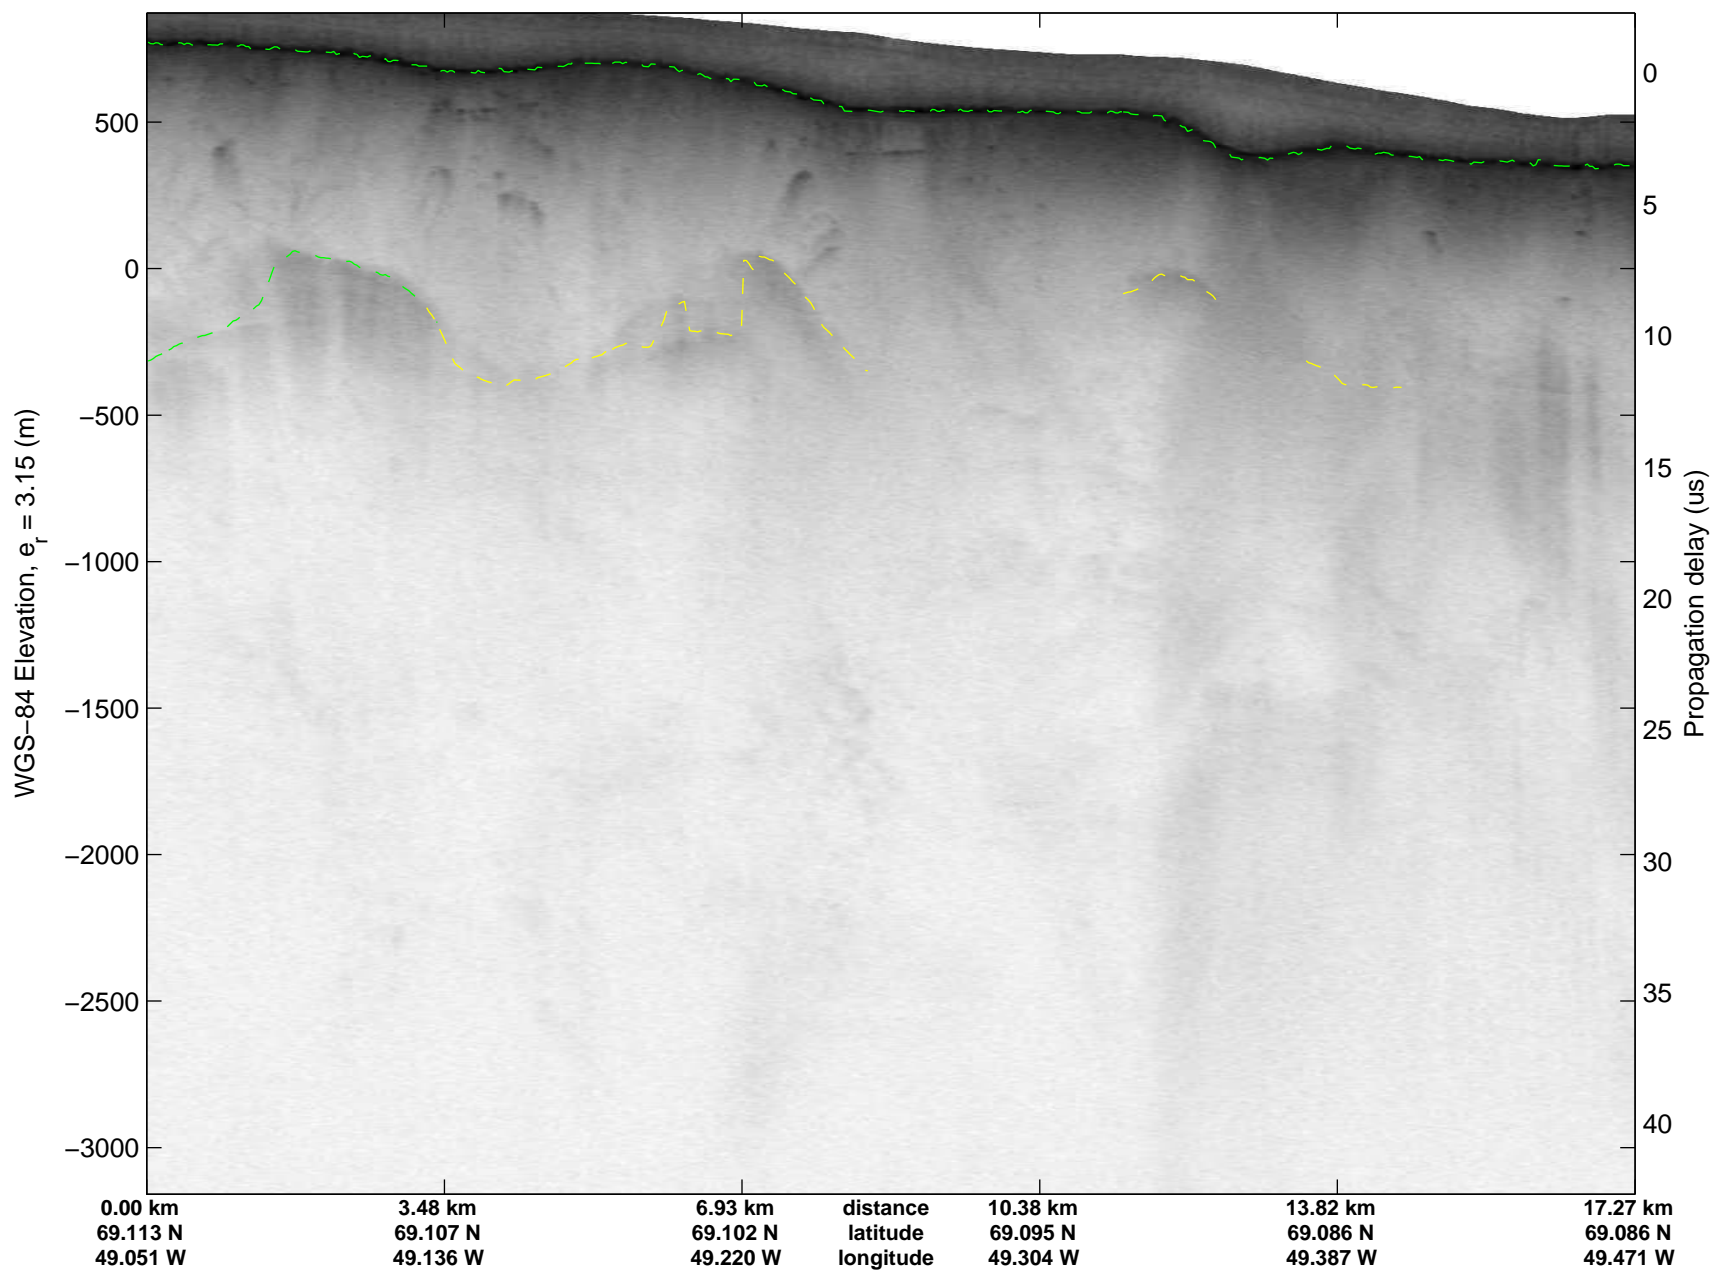

Polar Stereograph 70N/-45E

mcrds 2008\_Greenland\_TO: "Jakobshavn Grid" 20080716\_06\_001: 20:04:41.9 to 20:06:47.2 GPS

mcrds 2008\_Greenland\_TO: "Jakobshavn Grid" 20080716\_06\_001: 20:04:41.9 to 20:06:47.2 GPS

Polar Stereograph 70N/-45E

mcrds 2008\_Greenland\_TO: "Jakobshavn Grid" 20080716\_06\_002: 20:06:48.2 to 20:09:14.3 GPS

mcrds 2008\_Greenland\_TO: "Jakobshavn Grid" 20080716\_06\_002: 20:06:48.2 to 20:09:14.3 GPS

Polar Stereograph 70N/-45E

mcrds 2008\_Greenland\_TO: "Jakobshavn Grid" 20080716\_06\_003: 20:09:15.2 to 20:13:38.5 GPS

mcrds 2008\_Greenland\_TO: "Jakobshavn Grid" 20080716\_06\_003: 20:09:15.2 to 20:13:38.5 GPS

Polar Stereograph 70N/-45E

mcrds 2008\_Greenland\_TO: "Jakobshavn Grid" 20080716\_06\_004: 20:13:39.5 to 20:19:27.8 GPS

mcrds 2008\_Greenland\_TO: "Jakobshavn Grid" 20080716\_06\_004: 20:13:39.5 to 20:19:27.8 GPS