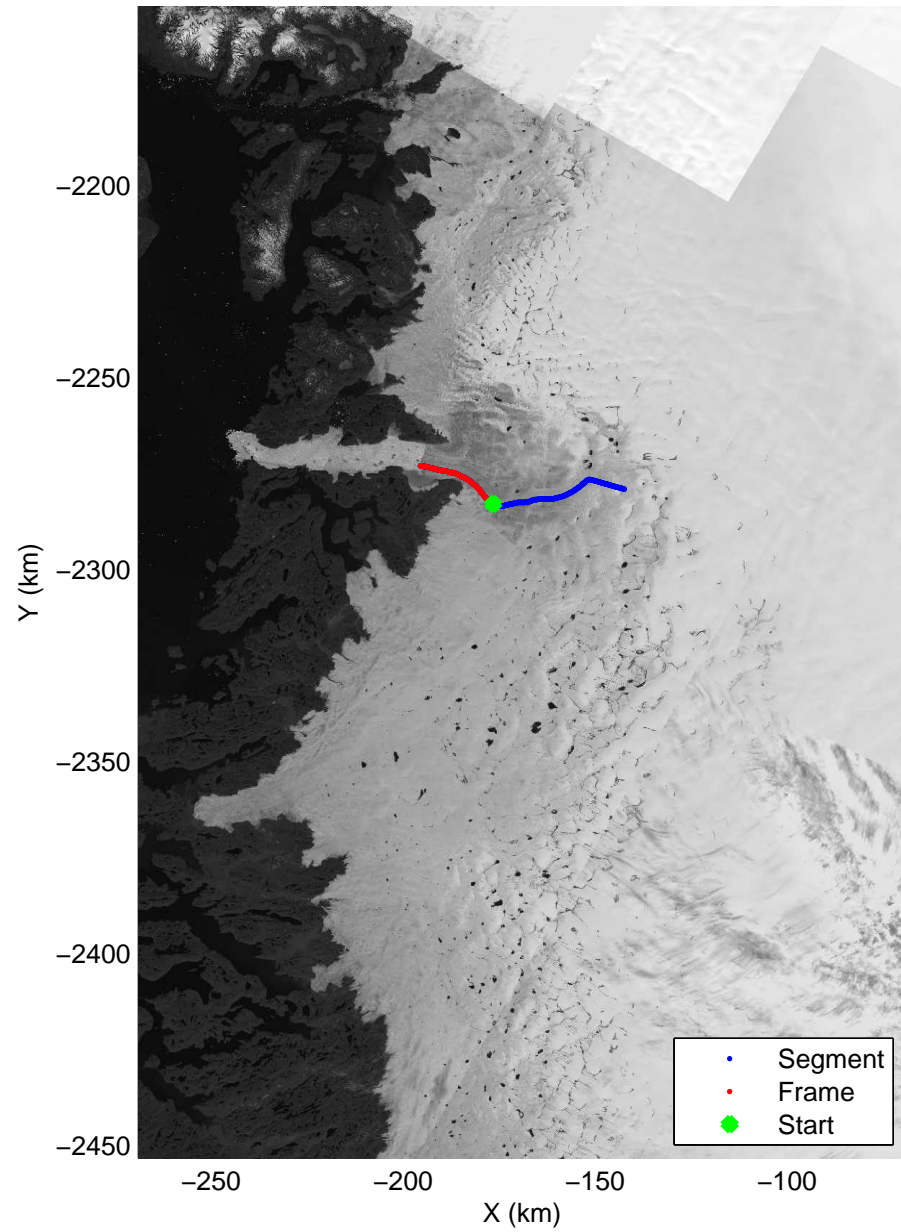

Polar Stereograph 70N/-45E

mcrds 2008\_Greenland\_TO: "Jakobshavn Grid" 20080716\_06\_001: 20:04:41.9 to 20:06:47.2 GPS

mcrds 2008\_Greenland\_TO: "Jakobshavn Grid" 20080716\_06\_001: 20:04:41.9 to 20:06:47.2 GPS

Polar Stereograph 70N/-45E

mcrds 2008\_Greenland\_TO: "Jakobshavn Grid" 20080716\_06\_002: 20:06:48.2 to 20:09:14.3 GPS

mcrds 2008\_Greenland\_TO: "Jakobshavn Grid" 20080716\_06\_002: 20:06:48.2 to 20:09:14.3 GPS

Polar Stereograph 70N/-45E

mcrds 2008\_Greenland\_TO: "Jakobshavn Grid" 20080716\_06\_003: 20:09:15.2 to 20:13:38.5 GPS

mcrds 2008\_Greenland\_TO: "Jakobshavn Grid" 20080716\_06\_003: 20:09:15.2 to 20:13:38.5 GPS

Polar Stereograph 70N/-45E

mcrds 2008\_Greenland\_TO: "Jakobshavn Grid" 20080716\_06\_004: 20:13:39.5 to 20:19:27.8 GPS

mcrds 2008\_Greenland\_TO: "Jakobshavn Grid" 20080716\_06\_004: 20:13:39.5 to 20:19:27.8 GPS