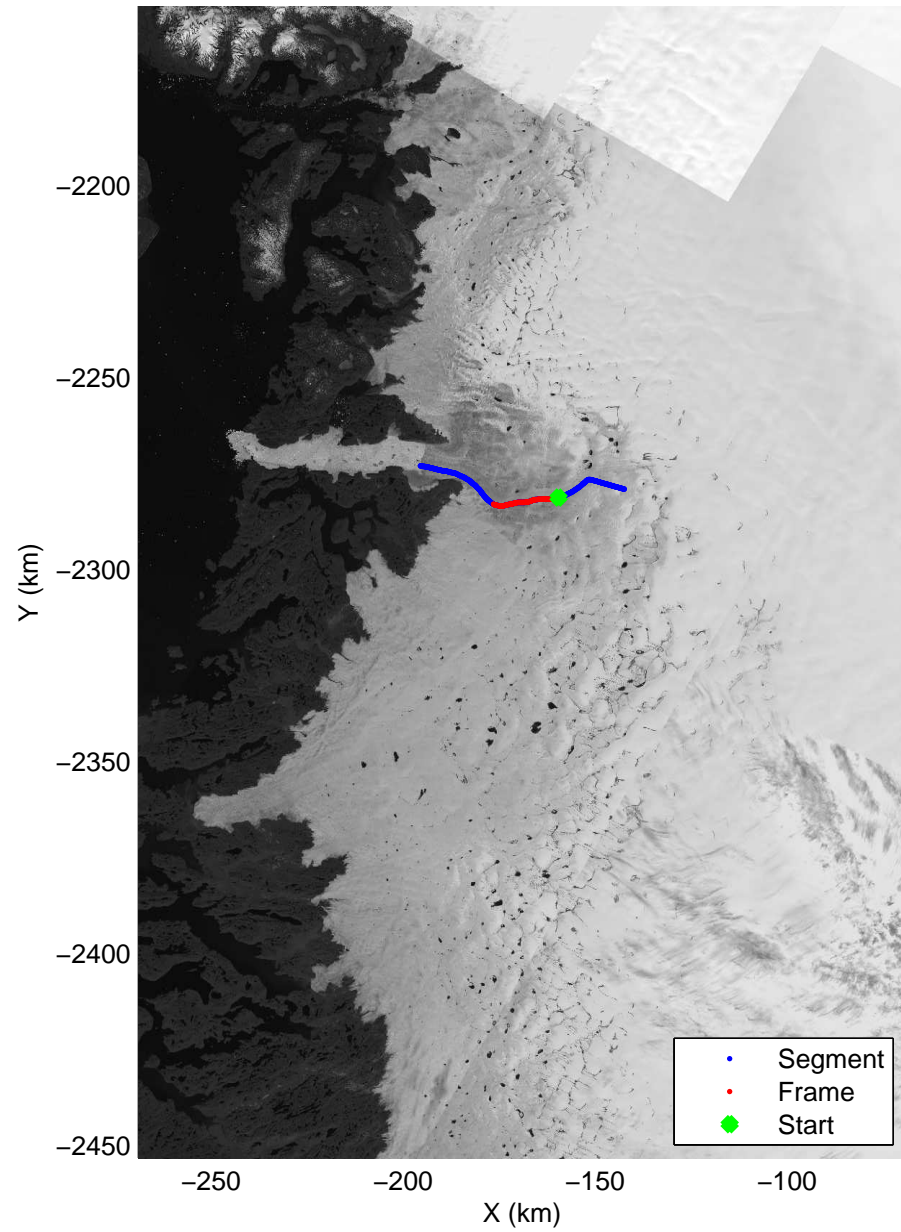

Polar Stereograph 70N/-45E

mcrds 2008\_Greenland\_TO: "Jakobshavn Grid" 20080716\_06\_001: 20:04:41.9 to 20:06:47.2 GPS

mcrds 2008\_Greenland\_TO: "Jakobshavn Grid" 20080716\_06\_001: 20:04:41.9 to 20:06:47.2 GPS

Polar Stereograph 70N/-45E

mcrds 2008\_Greenland\_TO: "Jakobshavn Grid" 20080716\_06\_002: 20:06:48.2 to 20:09:14.3 GPS

mcrds 2008\_Greenland\_TO: "Jakobshavn Grid" 20080716\_06\_002: 20:06:48.2 to 20:09:14.3 GPS

Polar Stereograph 70N/-45E

mcrds 2008\_Greenland\_TO: "Jakobshavn Grid" 20080716\_06\_003: 20:09:15.2 to 20:13:38.5 GPS

mcrds 2008\_Greenland\_TO: "Jakobshavn Grid" 20080716\_06\_003: 20:09:15.2 to 20:13:38.5 GPS

Polar Stereograph 70N/-45E

mcrds 2008\_Greenland\_TO: "Jakobshavn Grid" 20080716\_06\_004: 20:13:39.5 to 20:19:27.8 GPS

mcrds 2008\_Greenland\_TO: "Jakobshavn Grid" 20080716\_06\_004: 20:13:39.5 to 20:19:27.8 GPS