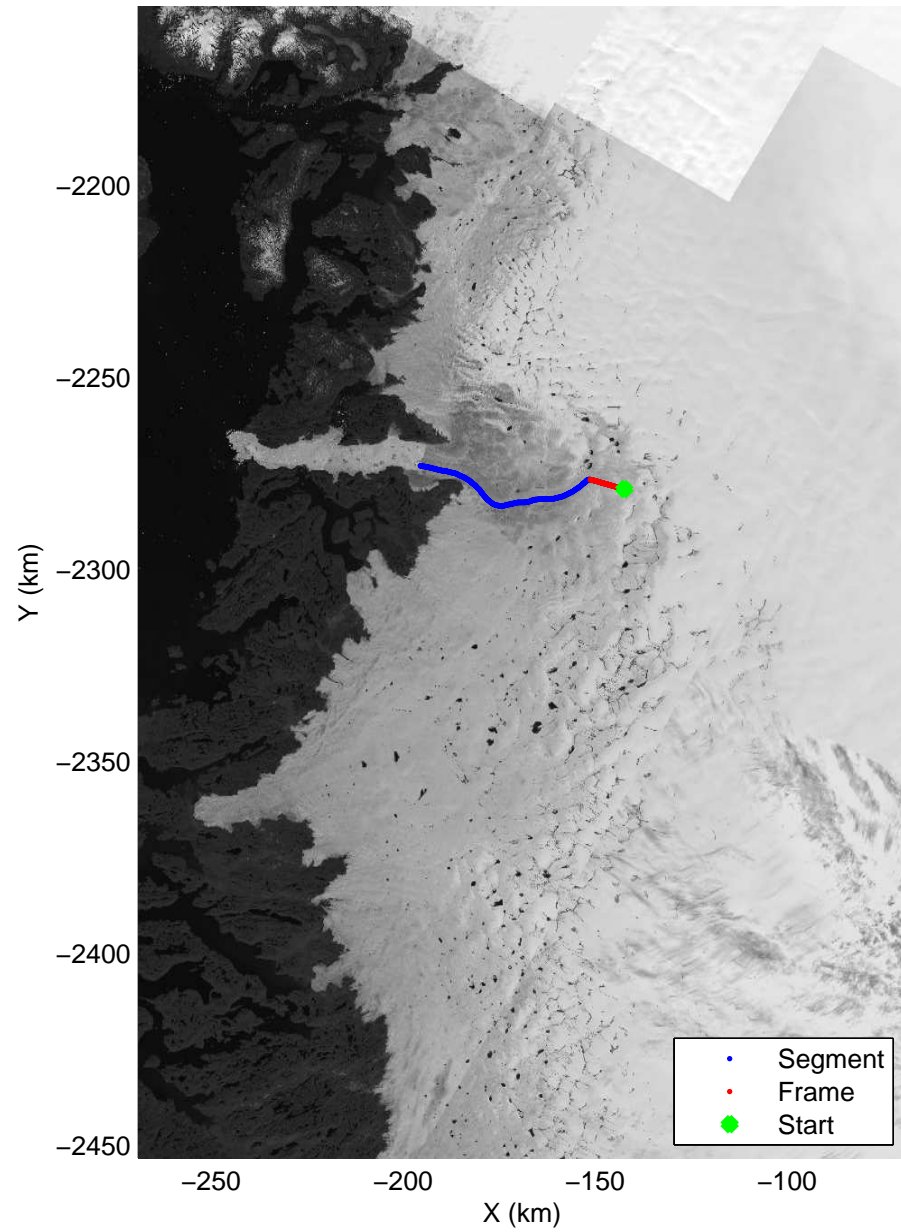

Polar Stereograph 70N/-45E

mcrds 2008\_Greenland\_TO: "Jakobshavn Grid" 20080716\_06\_001: 20:04:41.9 to 20:06:47.2 GPS

mcrds 2008\_Greenland\_TO: "Jakobshavn Grid" 20080716\_06\_001: 20:04:41.9 to 20:06:47.2 GPS

Polar Stereograph 70N/-45E

mcrds 2008\_Greenland\_TO: "Jakobshavn Grid" 20080716\_06\_002: 20:06:48.2 to 20:09:14.3 GPS

mcrds 2008\_Greenland\_TO: "Jakobshavn Grid" 20080716\_06\_002: 20:06:48.2 to 20:09:14.3 GPS

Polar Stereograph 70N/-45E

mcrds 2008\_Greenland\_TO: "Jakobshavn Grid" 20080716\_06\_003: 20:09:15.2 to 20:13:38.5 GPS

mcrds 2008\_Greenland\_TO: "Jakobshavn Grid" 20080716\_06\_003: 20:09:15.2 to 20:13:38.5 GPS

Polar Stereograph 70N/-45E

mcrds 2008\_Greenland\_TO: "Jakobshavn Grid" 20080716\_06\_004: 20:13:39.5 to 20:19:27.8 GPS

mcrds 2008\_Greenland\_TO: "Jakobshavn Grid" 20080716\_06\_004: 20:13:39.5 to 20:19:27.8 GPS