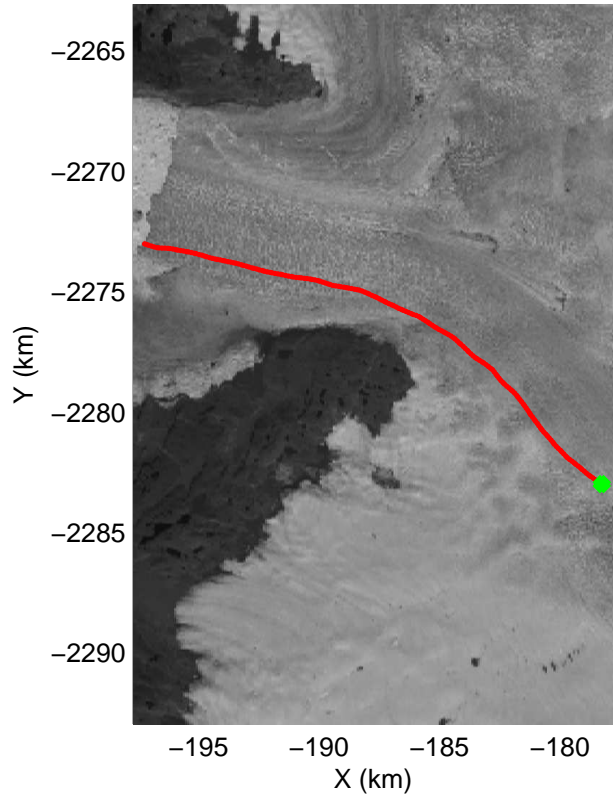

Polar Stereograph 70N/-45E

mcrds 2008\_Greenland\_TO: "Jakobshavn Grid" 20080716\_06\_001: 20:04:41.9 to 20:06:47.2 GPS

mcrds 2008\_Greenland\_TO: "Jakobshavn Grid" 20080716\_06\_001: 20:04:41.9 to 20:06:47.2 GPS

Polar Stereograph 70N/-45E

mcrds 2008\_Greenland\_TO: "Jakobshavn Grid" 20080716\_06\_002: 20:06:48.2 to 20:09:14.3 GPS

mcrds 2008\_Greenland\_TO: "Jakobshavn Grid" 20080716\_06\_002: 20:06:48.2 to 20:09:14.3 GPS

Polar Stereograph 70N/-45E

mcrds 2008\_Greenland\_TO: "Jakobshavn Grid" 20080716\_06\_003: 20:09:15.2 to 20:13:38.5 GPS

mcrds 2008\_Greenland\_TO: "Jakobshavn Grid" 20080716\_06\_003: 20:09:15.2 to 20:13:38.5 GPS

Polar Stereograph 70N/-45E

mcrds 2008\_Greenland\_TO: "Jakobshavn Grid" 20080716\_06\_004: 20:13:39.5 to 20:19:27.8 GPS

mcrds 2008\_Greenland\_TO: "Jakobshavn Grid" 20080716\_06\_004: 20:13:39.5 to 20:19:27.8 GPS