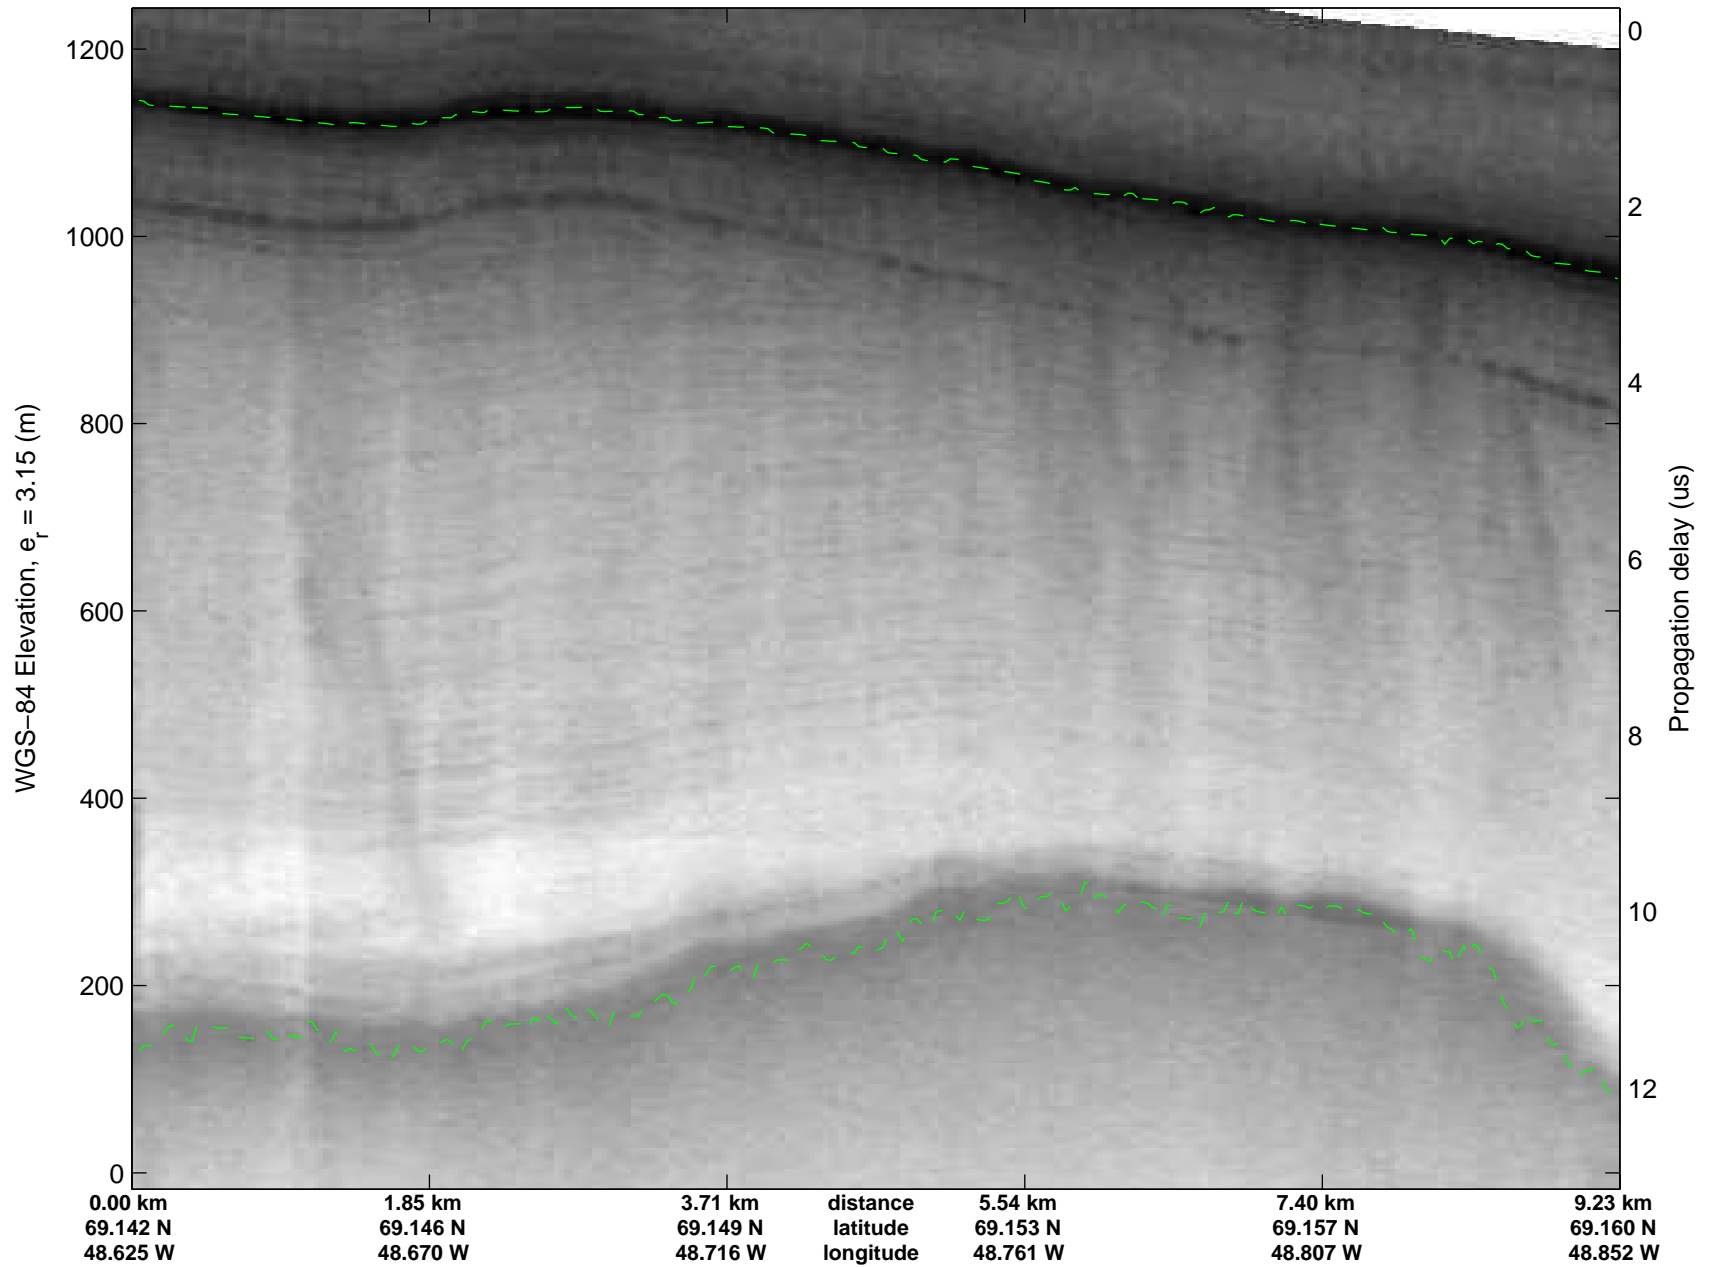

Polar Stereograph 70N/-45E

mcrds 2008\_Greenland\_TO: "Jakobshavn Grid" 20080716\_06\_001: 20:04:41.9 to 20:06:47.2 GPS

mcrds 2008\_Greenland\_TO: "Jakobshavn Grid" 20080716\_06\_001: 20:04:41.9 to 20:06:47.2 GPS

Polar Stereograph 70N/-45E

mcrds 2008\_Greenland\_TO: "Jakobshavn Grid" 20080716\_06\_002: 20:06:48.2 to 20:09:14.3 GPS

mcrds 2008\_Greenland\_TO: "Jakobshavn Grid" 20080716\_06\_002: 20:06:48.2 to 20:09:14.3 GPS

Polar Stereograph 70N/-45E

mcrds 2008\_Greenland\_TO: "Jakobshavn Grid" 20080716\_06\_003: 20:09:15.2 to 20:13:38.5 GPS

mcrds 2008\_Greenland\_TO: "Jakobshavn Grid" 20080716\_06\_003: 20:09:15.2 to 20:13:38.5 GPS

Polar Stereograph 70N/-45E

mcrds 2008\_Greenland\_TO: "Jakobshavn Grid" 20080716\_06\_004: 20:13:39.5 to 20:19:27.8 GPS

mcrds 2008\_Greenland\_TO: "Jakobshavn Grid" 20080716\_06\_004: 20:13:39.5 to 20:19:27.8 GPS