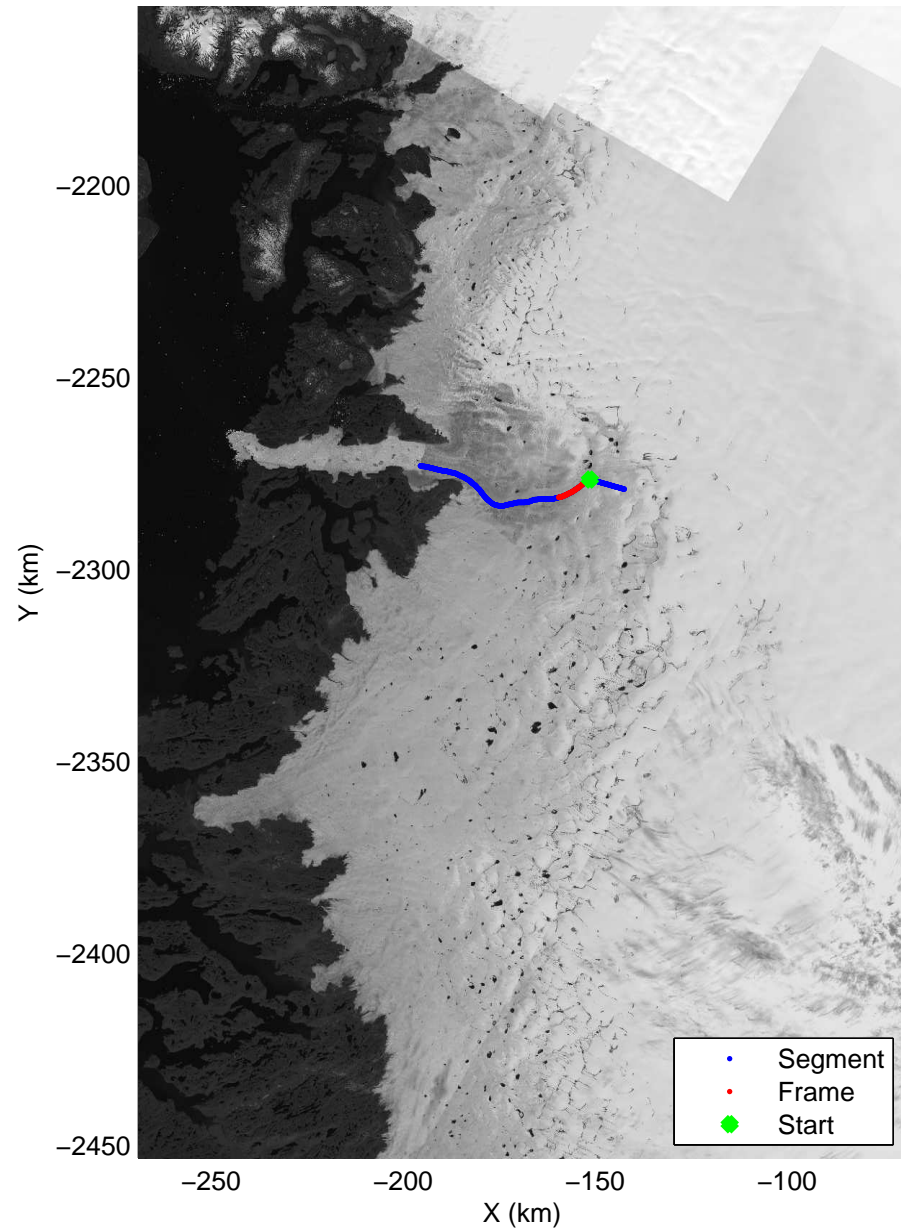

Polar Stereograph 70N/-45E

mcrds 2008\_Greenland\_TO: "Jakobshavn Grid" 20080716\_06\_001: 20:04:41.9 to 20:06:47.2 GPS

mcrds 2008\_Greenland\_TO: "Jakobshavn Grid" 20080716\_06\_001: 20:04:41.9 to 20:06:47.2 GPS

Polar Stereograph 70N/-45E

mcrds 2008\_Greenland\_TO: "Jakobshavn Grid" 20080716\_06\_002: 20:06:48.2 to 20:09:14.3 GPS

mcrds 2008\_Greenland\_TO: "Jakobshavn Grid" 20080716\_06\_002: 20:06:48.2 to 20:09:14.3 GPS

Polar Stereograph 70N/-45E

mcrds 2008\_Greenland\_TO: "Jakobshavn Grid" 20080716\_06\_003: 20:09:15.2 to 20:13:38.5 GPS

mcrds 2008\_Greenland\_TO: "Jakobshavn Grid" 20080716\_06\_003: 20:09:15.2 to 20:13:38.5 GPS

Polar Stereograph 70N/-45E

mcrds 2008\_Greenland\_TO: "Jakobshavn Grid" 20080716\_06\_004: 20:13:39.5 to 20:19:27.8 GPS

mcrds 2008\_Greenland\_TO: "Jakobshavn Grid" 20080716\_06\_004: 20:13:39.5 to 20:19:27.8 GPS