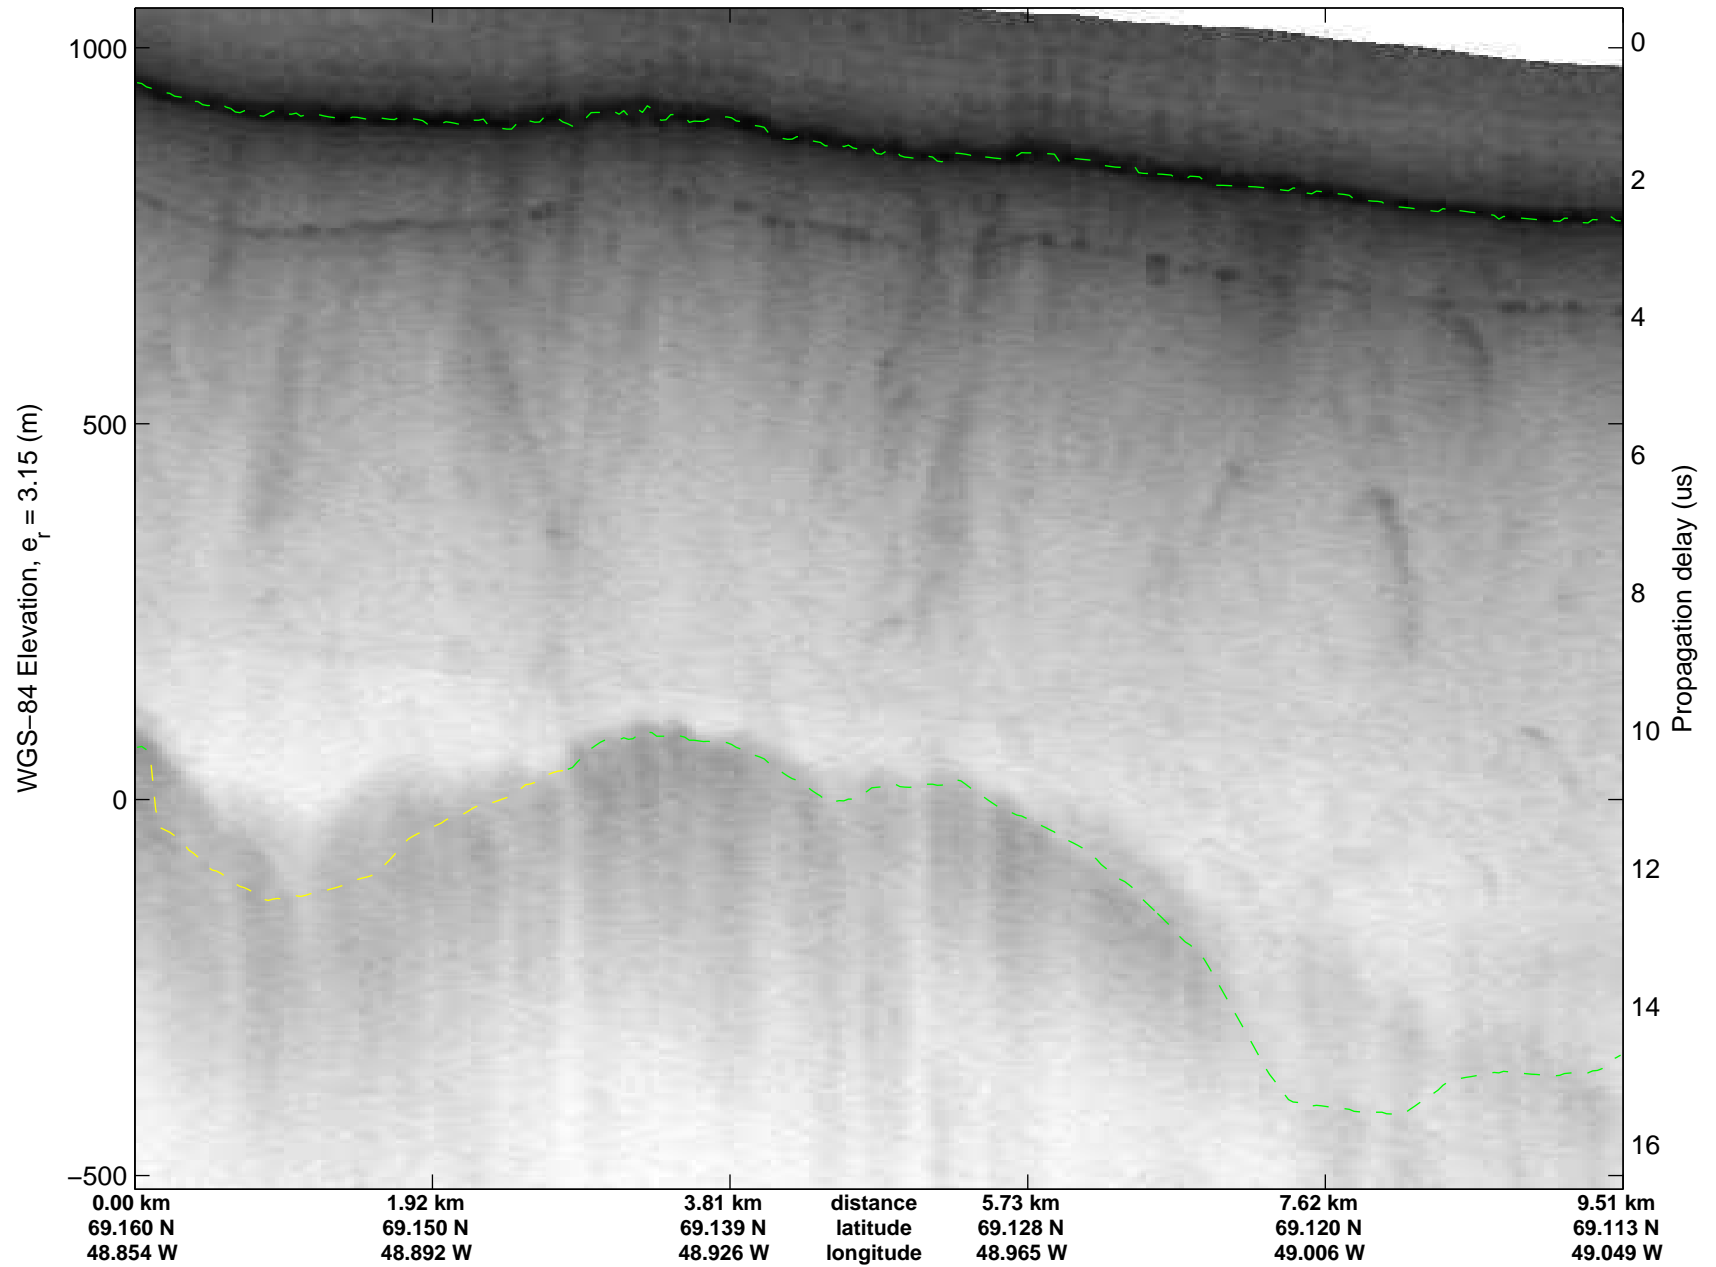

Polar Stereograph 70N/-45E

mcrds 2008\_Greenland\_TO: "Jakobshavn Grid" 20080716\_06\_001: 20:04:41.9 to 20:06:47.2 GPS

mcrds 2008\_Greenland\_TO: "Jakobshavn Grid" 20080716\_06\_001: 20:04:41.9 to 20:06:47.2 GPS

Polar Stereograph 70N/-45E

mcrds 2008\_Greenland\_TO: "Jakobshavn Grid" 20080716\_06\_002: 20:06:48.2 to 20:09:14.3 GPS

mcrds 2008\_Greenland\_TO: "Jakobshavn Grid" 20080716\_06\_002: 20:06:48.2 to 20:09:14.3 GPS

Polar Stereograph 70N/-45E

mcrds 2008\_Greenland\_TO: "Jakobshavn Grid" 20080716\_06\_003: 20:09:15.2 to 20:13:38.5 GPS

mcrds 2008\_Greenland\_TO: "Jakobshavn Grid" 20080716\_06\_003: 20:09:15.2 to 20:13:38.5 GPS

Polar Stereograph 70N/-45E

mcrds 2008\_Greenland\_TO: "Jakobshavn Grid" 20080716\_06\_004: 20:13:39.5 to 20:19:27.8 GPS

mcrds 2008\_Greenland\_TO: "Jakobshavn Grid" 20080716\_06\_004: 20:13:39.5 to 20:19:27.8 GPS