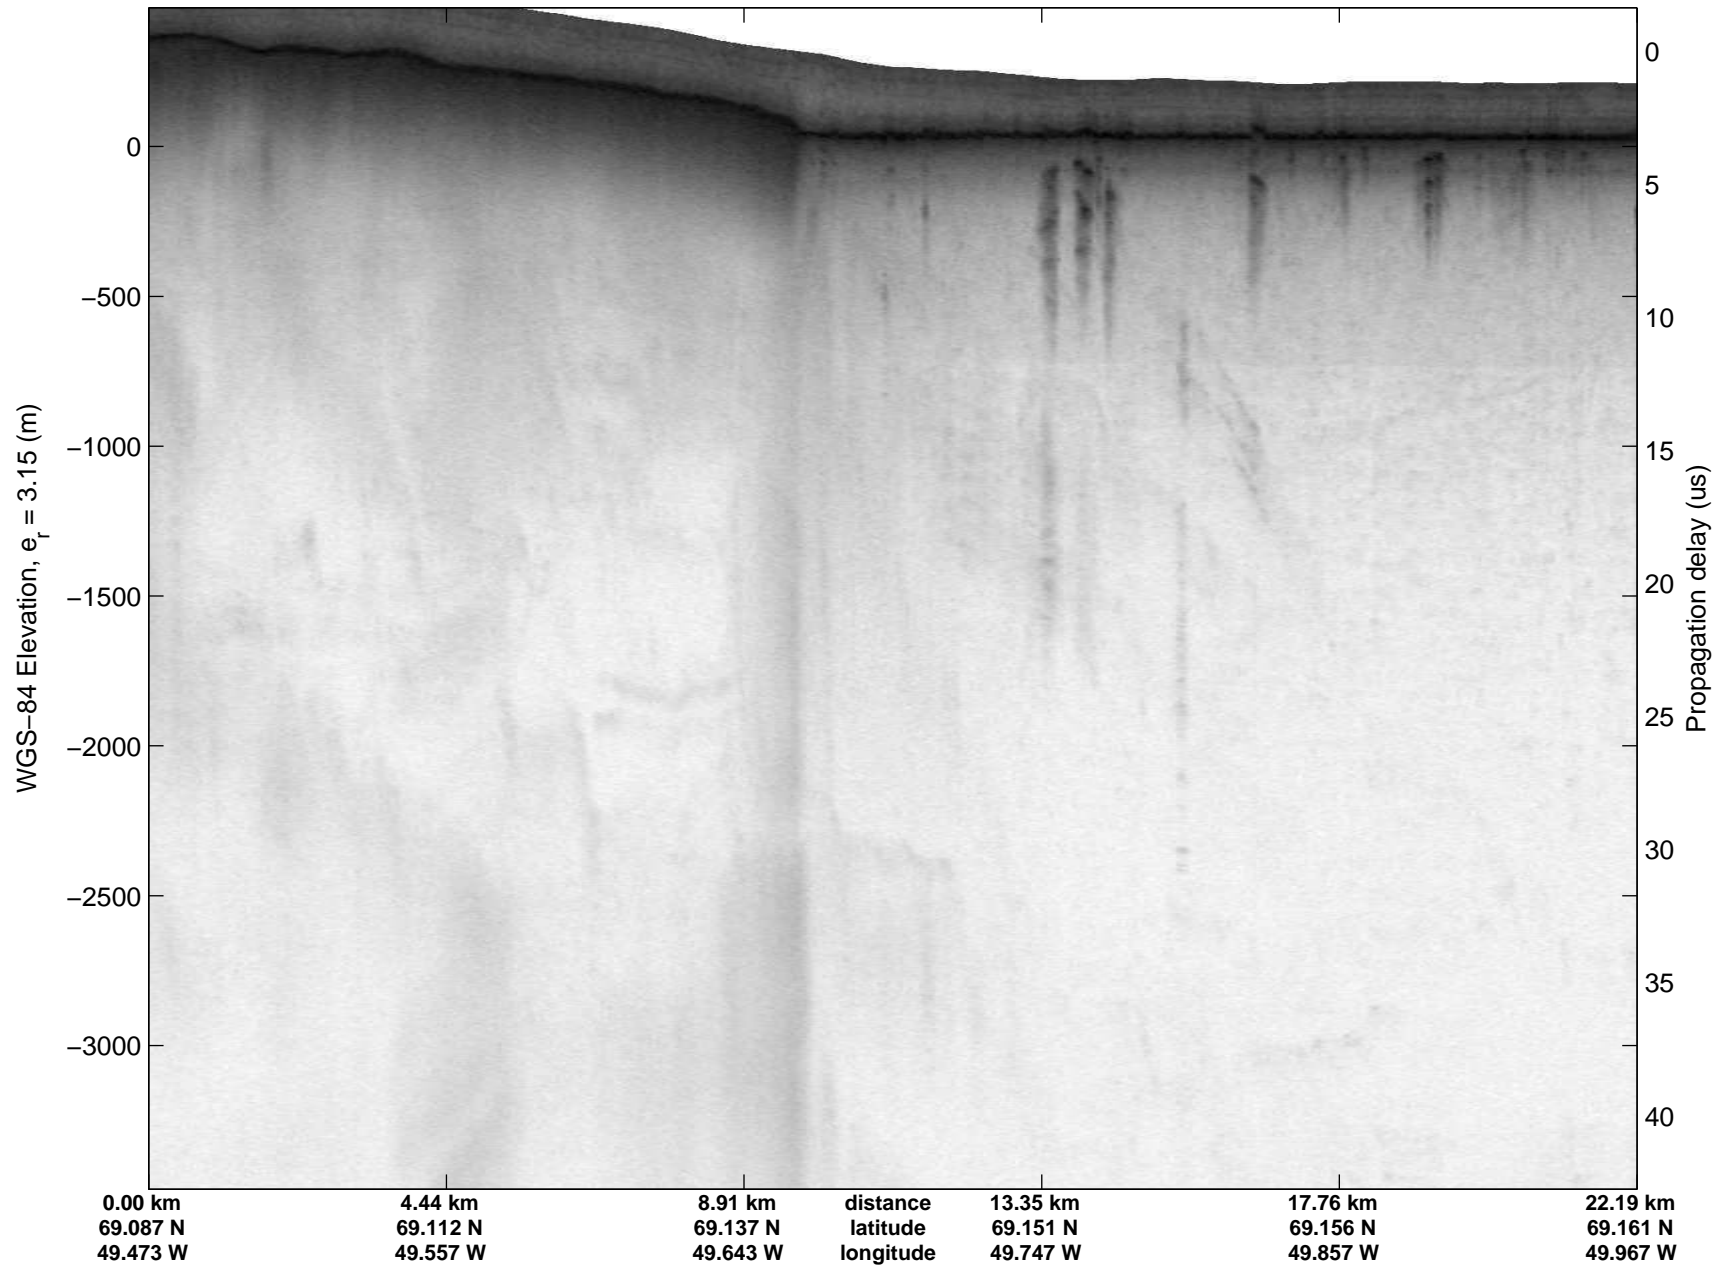

Polar Stereograph 70N/-45E

mcrds 2008\_Greenland\_TO: "Jakobshavn Grid" 20080716\_06\_001: 20:04:41.9 to 20:06:47.2 GPS

mcrds 2008\_Greenland\_TO: "Jakobshavn Grid" 20080716\_06\_001: 20:04:41.9 to 20:06:47.2 GPS

Polar Stereograph 70N/-45E

mcrds 2008\_Greenland\_TO: "Jakobshavn Grid" 20080716\_06\_002: 20:06:48.2 to 20:09:14.3 GPS

mcrds 2008\_Greenland\_TO: "Jakobshavn Grid" 20080716\_06\_002: 20:06:48.2 to 20:09:14.3 GPS

Polar Stereograph 70N/-45E

mcrds 2008\_Greenland\_TO: "Jakobshavn Grid" 20080716\_06\_003: 20:09:15.2 to 20:13:38.5 GPS

mcrds 2008\_Greenland\_TO: "Jakobshavn Grid" 20080716\_06\_003: 20:09:15.2 to 20:13:38.5 GPS

Polar Stereograph 70N/-45E

mcrds 2008\_Greenland\_TO: "Jakobshavn Grid" 20080716\_06\_004: 20:13:39.5 to 20:19:27.8 GPS

mcrds 2008\_Greenland\_TO: "Jakobshavn Grid" 20080716\_06\_004: 20:13:39.5 to 20:19:27.8 GPS