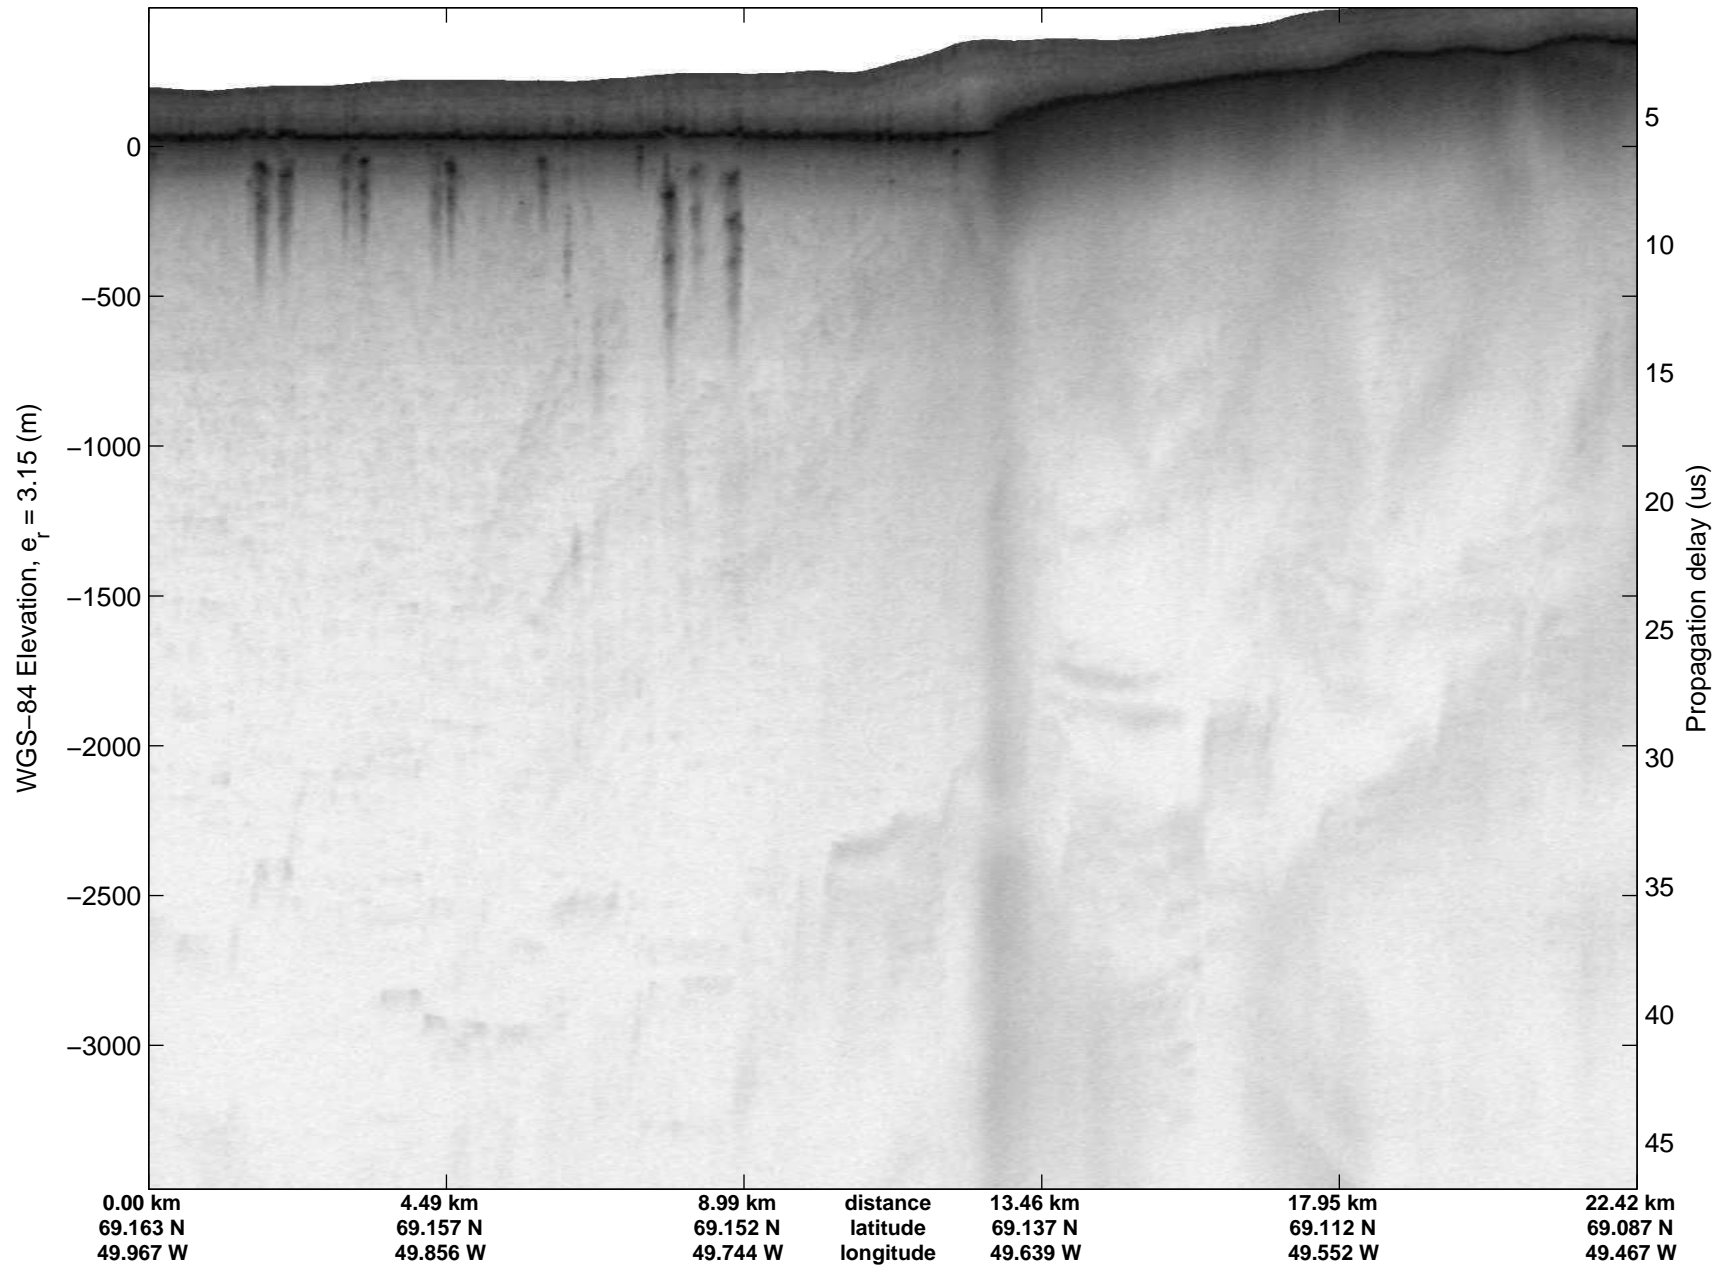

Polar Stereograph 70N/-45E

mcrds 2008_Greenland_TO: "Jakobshavn Grid" 20080716_04_001: 16:40:37.2 to 16:47:14.8 GPS

mcrds 2008_Greenland_TO: "Jakobshavn Grid" 20080716_04_001: 16:40:37.2 to 16:47:14.8 GPS

mcrds 2008_Greenland_TO: "Jakobshavn Grid" 20080716_04_002: 16:47:16.1 to 16:50:56.1 GPS

mcrds 2008_Greenland_TO: "Jakobshavn Grid" 20080716_04_002: 16:47:16.1 to 16:50:56.1 GPS

Polar Stereograph 70N/-45E

mcrds 2008_Greenland_TO: "Jakobshavn Grid" 20080716_04_003: 16:50:57.2 to 16:55:08.1 GPS

mcrds 2008_Greenland_TO: "Jakobshavn Grid" 20080716_04_003: 16:50:57.2 to 16:55:08.1 GPS