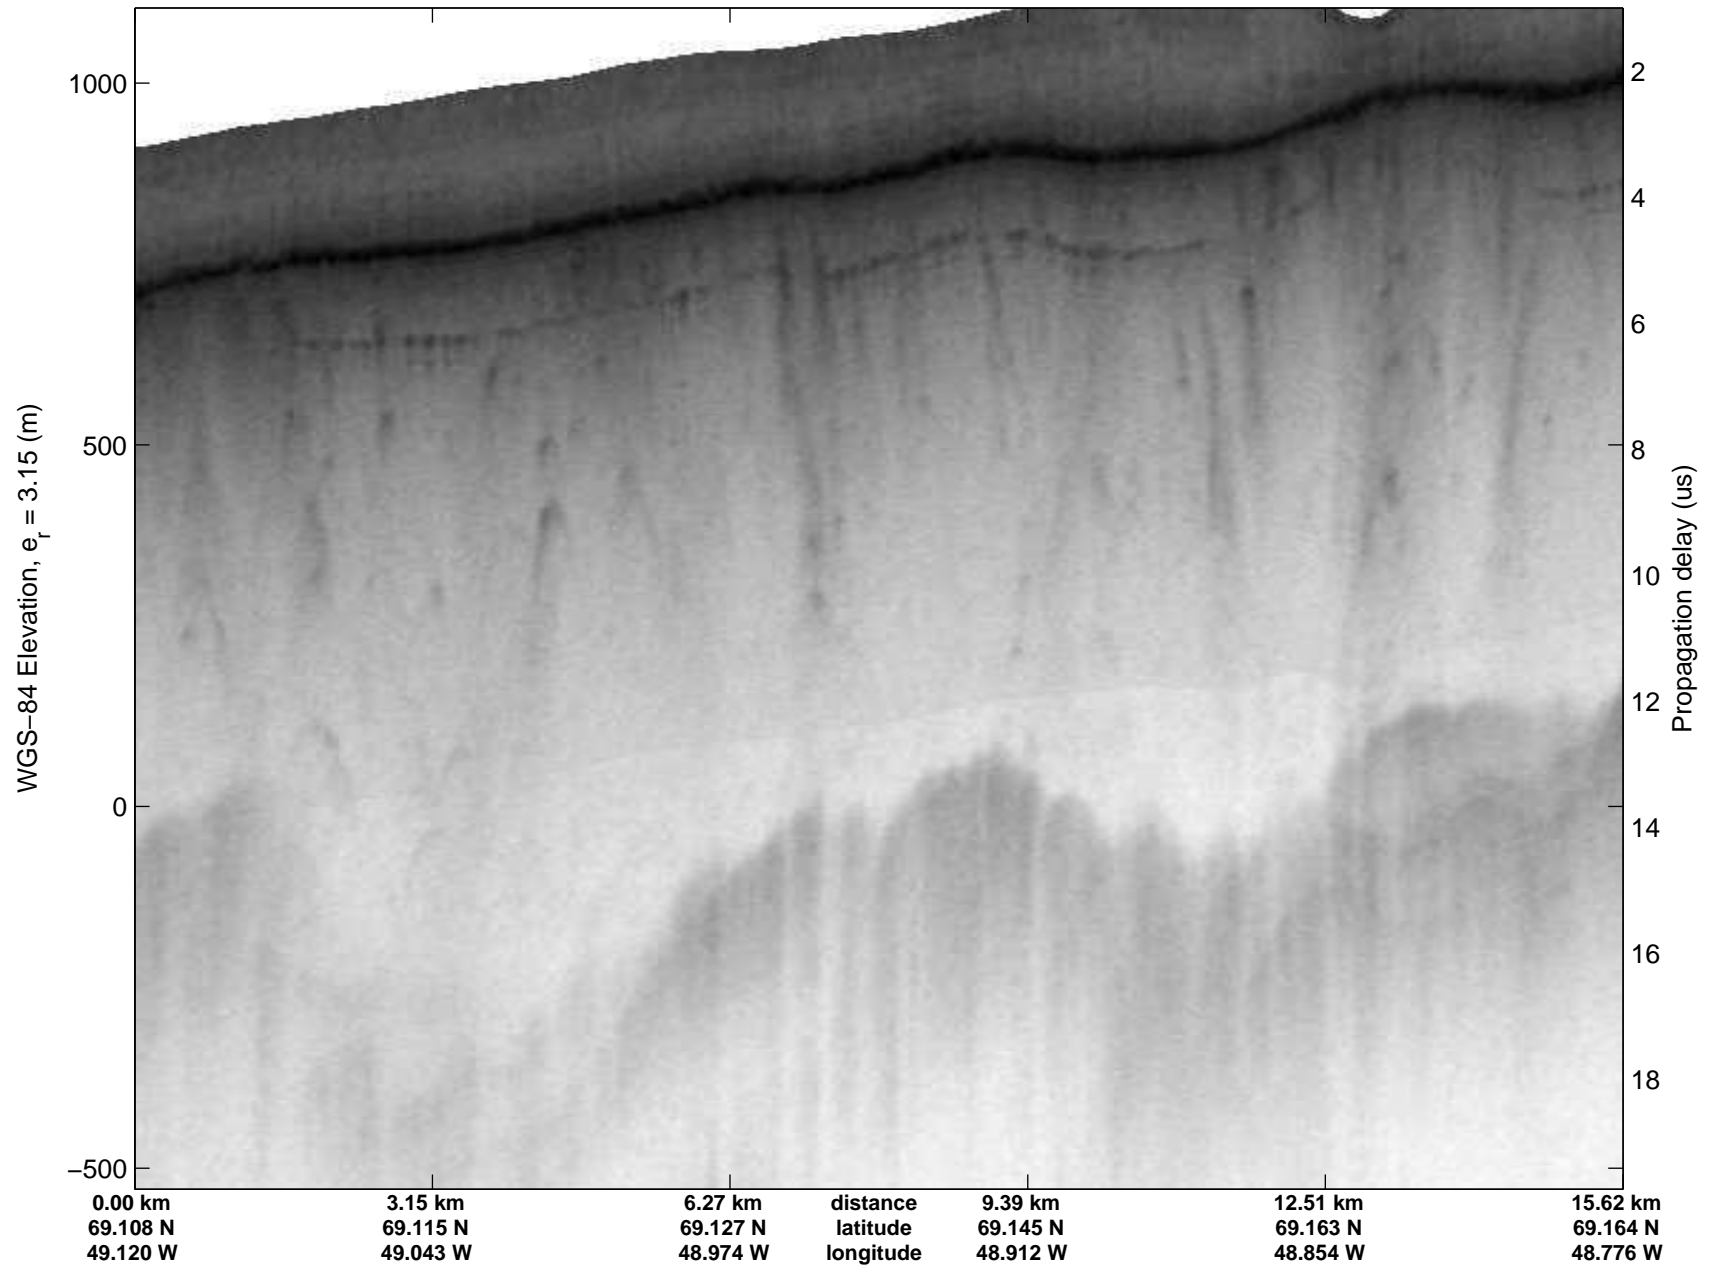

Polar Stereograph 70N/-45E

mcrds 2008_Greenland_TO: "Jakobshavn Grid" 20080716_04_001: 16:40:37.2 to 16:47:14.8 GPS

mcrds 2008_Greenland_TO: "Jakobshavn Grid" 20080716_04_001: 16:40:37.2 to 16:47:14.8 GPS

mcrds 2008_Greenland_TO: "Jakobshavn Grid" 20080716_04_002: 16:47:16.1 to 16:50:56.1 GPS

mcrds 2008_Greenland_TO: "Jakobshavn Grid" 20080716_04_002: 16:47:16.1 to 16:50:56.1 GPS

Polar Stereograph 70N/-45E

mcrds 2008_Greenland_TO: "Jakobshavn Grid" 20080716_04_003: 16:50:57.2 to 16:55:08.1 GPS

mcrds 2008_Greenland_TO: "Jakobshavn Grid" 20080716_04_003: 16:50:57.2 to 16:55:08.1 GPS