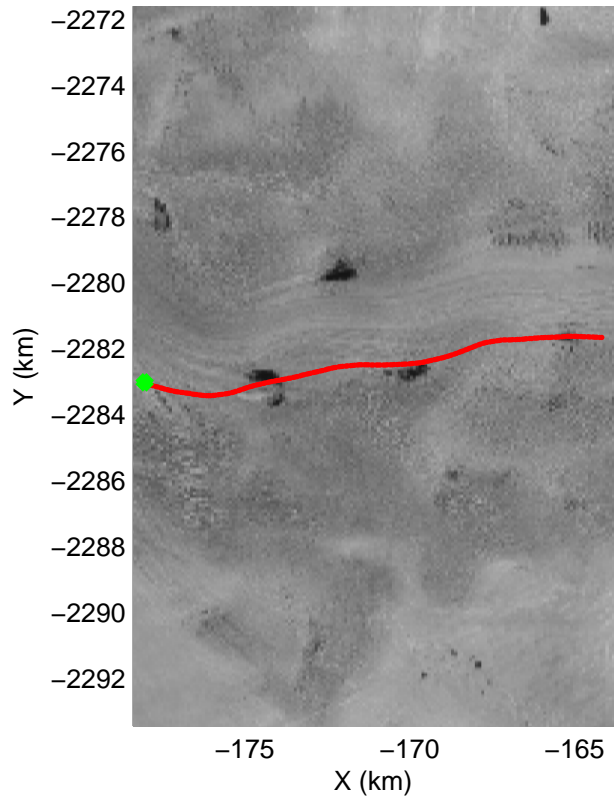

Polar Stereograph 70N/-45E

mcrds 2008_Greenland_TO: "Jakobshavn Grid" 20080716_04_001: 16:40:37.2 to 16:47:14.8 GPS

mcrds 2008_Greenland_TO: "Jakobshavn Grid" 20080716_04_001: 16:40:37.2 to 16:47:14.8 GPS

mcrds 2008_Greenland_TO: "Jakobshavn Grid" 20080716_04_002: 16:47:16.1 to 16:50:56.1 GPS

mcrds 2008_Greenland_TO: "Jakobshavn Grid" 20080716_04_002: 16:47:16.1 to 16:50:56.1 GPS

Polar Stereograph 70N/-45E

mcrds 2008_Greenland_TO: "Jakobshavn Grid" 20080716_04_003: 16:50:57.2 to 16:55:08.1 GPS

mcrds 2008_Greenland_TO: "Jakobshavn Grid" 20080716_04_003: 16:50:57.2 to 16:55:08.1 GPS