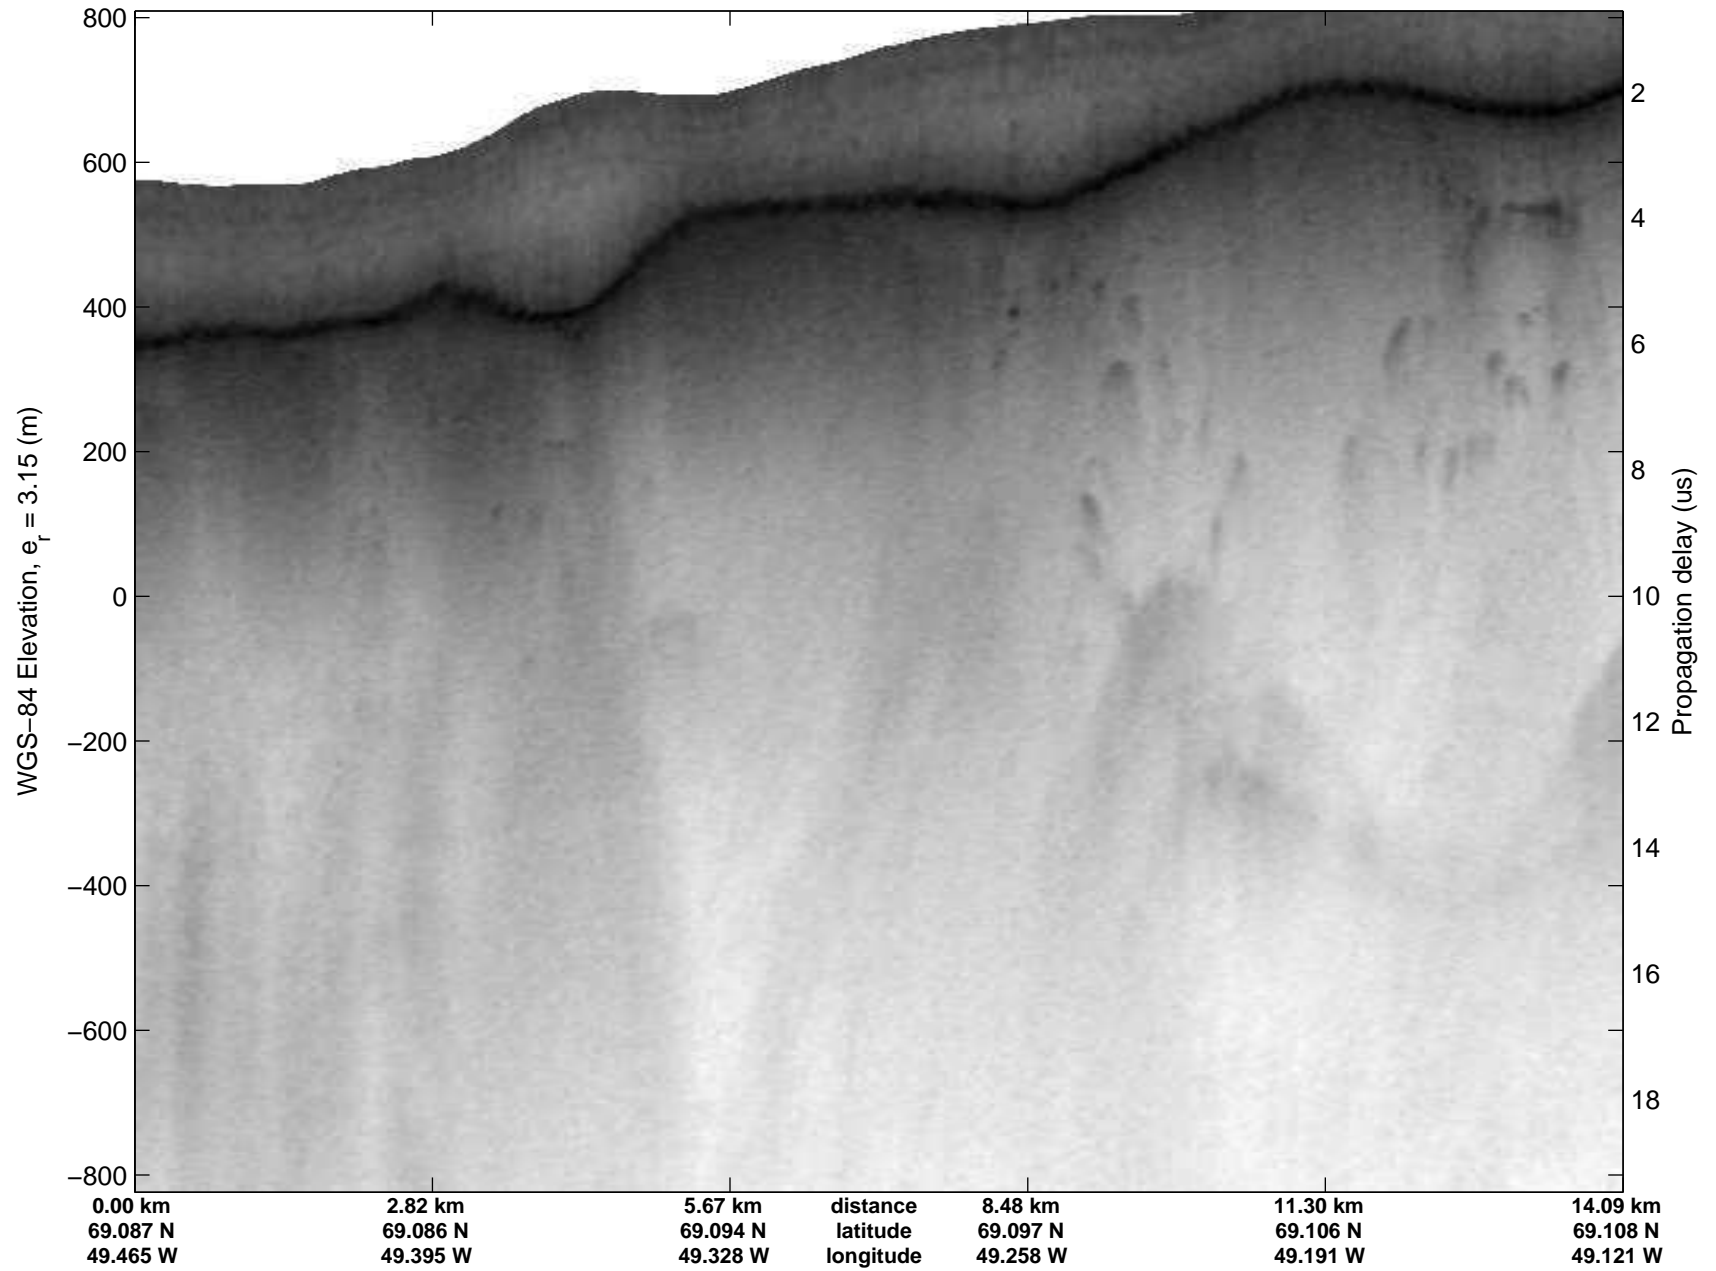

Polar Stereograph 70N/-45E

mcrds 2008_Greenland_TO: "Jakobshavn Grid" 20080716_04_001: 16:40:37.2 to 16:47:14.8 GPS

mcrds 2008_Greenland_TO: "Jakobshavn Grid" 20080716_04_001: 16:40:37.2 to 16:47:14.8 GPS

mcrds 2008_Greenland_TO: "Jakobshavn Grid" 20080716_04_002: 16:47:16.1 to 16:50:56.1 GPS

mcrds 2008_Greenland_TO: "Jakobshavn Grid" 20080716_04_002: 16:47:16.1 to 16:50:56.1 GPS

Polar Stereograph 70N/-45E

mcrds 2008_Greenland_TO: "Jakobshavn Grid" 20080716_04_003: 16:50:57.2 to 16:55:08.1 GPS

mcrds 2008_Greenland_TO: "Jakobshavn Grid" 20080716_04_003: 16:50:57.2 to 16:55:08.1 GPS