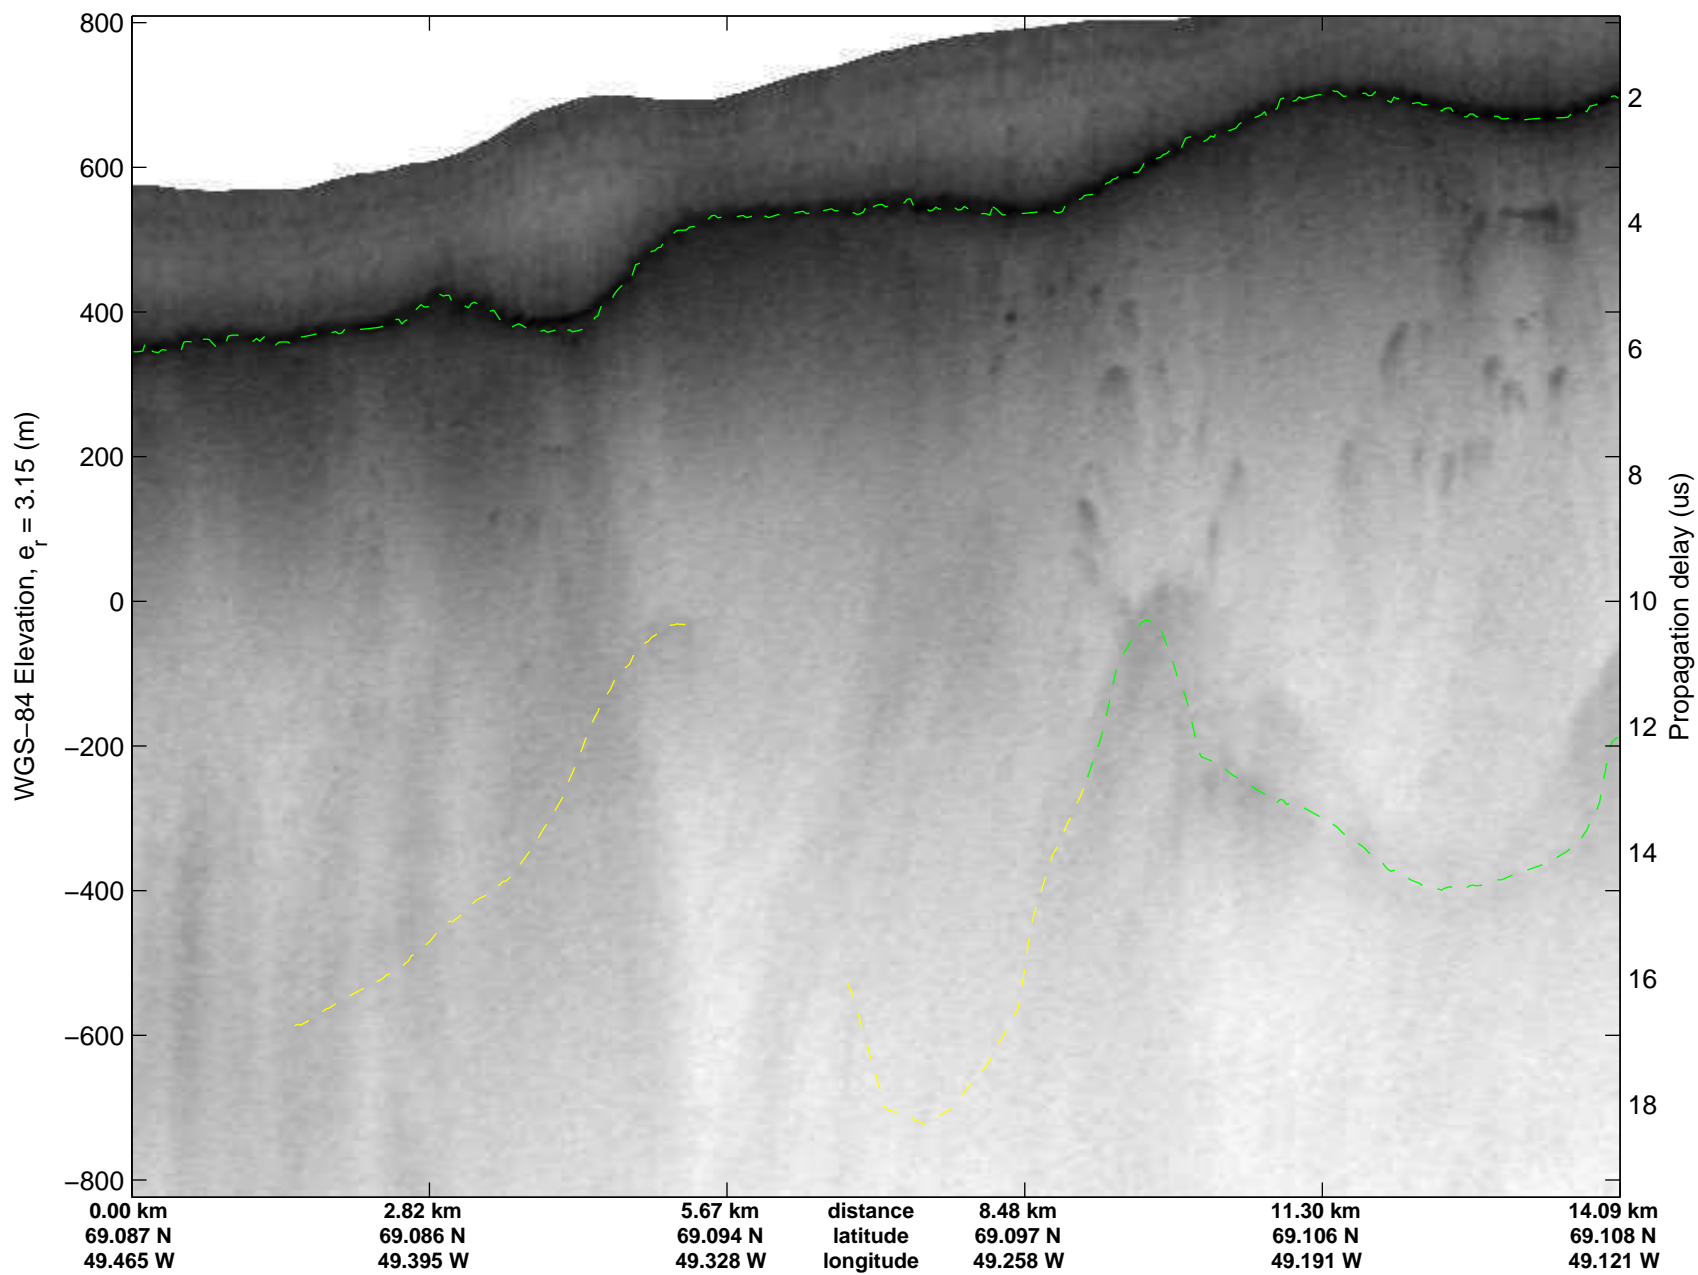

Polar Stereograph 70N/-45E

mcrds 2008_Greenland_TO: "Jakobshavn Grid" 20080716_04_001: 16:40:37.2 to 16:47:14.8 GPS

mcrds 2008_Greenland_TO: "Jakobshavn Grid" 20080716_04_001: 16:40:37.2 to 16:47:14.8 GPS

mcrds 2008_Greenland_TO: "Jakobshavn Grid" 20080716_04_002: 16:47:16.1 to 16:50:56.1 GPS

mcrds 2008_Greenland_TO: "Jakobshavn Grid" 20080716_04_002: 16:47:16.1 to 16:50:56.1 GPS

Polar Stereograph 70N/-45E

mcrds 2008_Greenland_TO: "Jakobshavn Grid" 20080716_04_003: 16:50:57.2 to 16:55:08.1 GPS

mcrds 2008_Greenland_TO: "Jakobshavn Grid" 20080716_04_003: 16:50:57.2 to 16:55:08.1 GPS