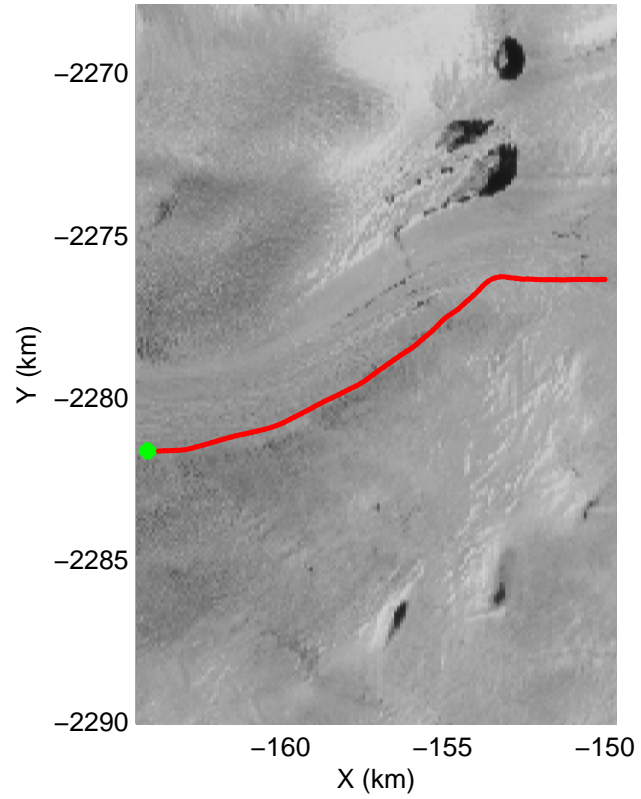

Polar Stereograph 70N/-45E

mcrds 2008_Greenland_TO: "Jakobshavn Grid" 20080716_04_001: 16:40:37.2 to 16:47:14.8 GPS

mcrds 2008_Greenland_TO: "Jakobshavn Grid" 20080716_04_001: 16:40:37.2 to 16:47:14.8 GPS

mcrds 2008_Greenland_TO: "Jakobshavn Grid" 20080716_04_002: 16:47:16.1 to 16:50:56.1 GPS

mcrds 2008_Greenland_TO: "Jakobshavn Grid" 20080716_04_002: 16:47:16.1 to 16:50:56.1 GPS

Polar Stereograph 70N/-45E

mcrds 2008_Greenland_TO: "Jakobshavn Grid" 20080716_04_003: 16:50:57.2 to 16:55:08.1 GPS

mcrds 2008_Greenland_TO: "Jakobshavn Grid" 20080716_04_003: 16:50:57.2 to 16:55:08.1 GPS