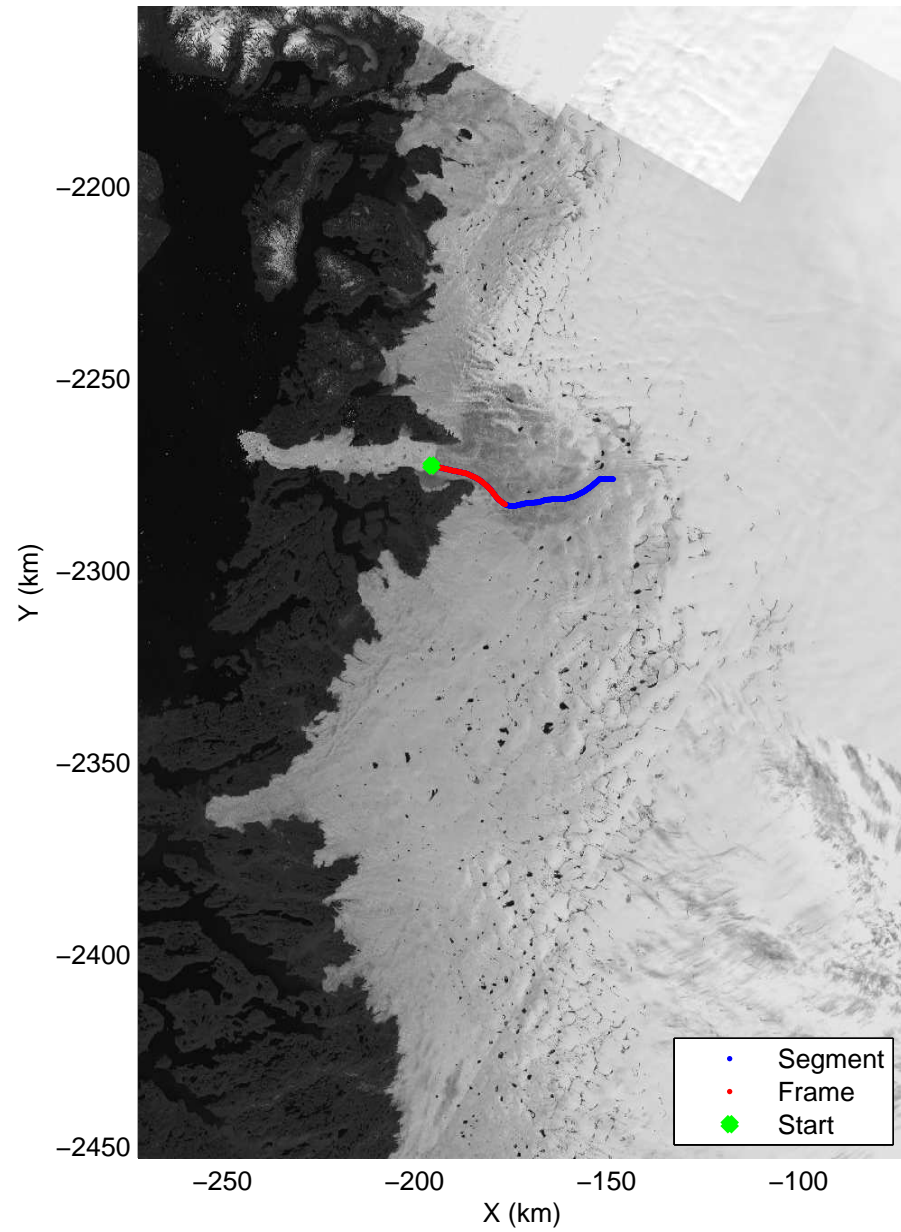

Polar Stereograph 70N/-45E

mcrds 2008_Greenland_TO: "Jakobshavn Grid" 20080716_04_001: 16:40:37.2 to 16:47:14.8 GPS

mcrds 2008_Greenland_TO: "Jakobshavn Grid" 20080716_04_001: 16:40:37.2 to 16:47:14.8 GPS

mcrds 2008_Greenland_TO: "Jakobshavn Grid" 20080716_04_002: 16:47:16.1 to 16:50:56.1 GPS

mcrds 2008_Greenland_TO: "Jakobshavn Grid" 20080716_04_002: 16:47:16.1 to 16:50:56.1 GPS

Polar Stereograph 70N/-45E

mcrds 2008_Greenland_TO: "Jakobshavn Grid" 20080716_04_003: 16:50:57.2 to 16:55:08.1 GPS

mcrds 2008_Greenland_TO: "Jakobshavn Grid" 20080716_04_003: 16:50:57.2 to 16:55:08.1 GPS