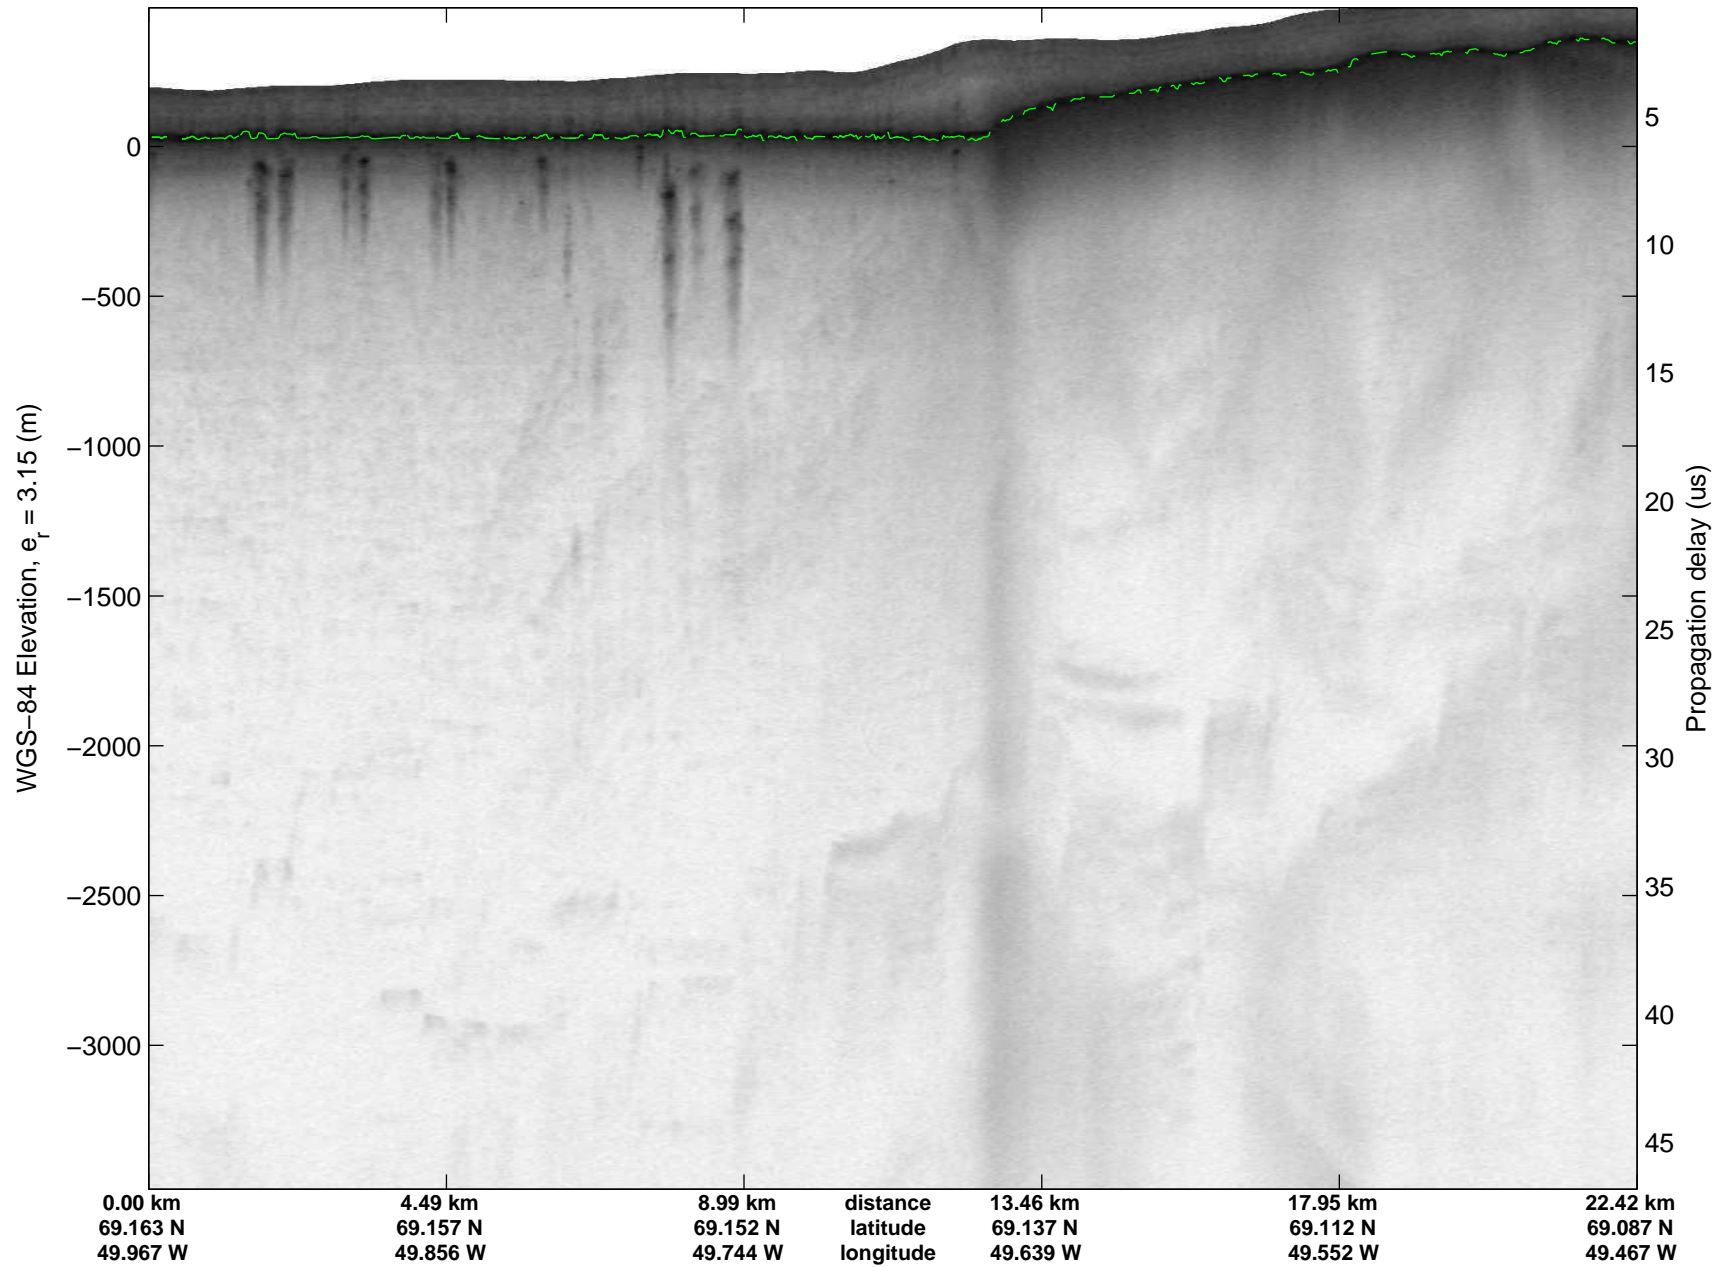

Polar Stereograph 70N/-45E

mcrds 2008_Greenland_TO: "Jakobshavn Grid" 20080716_04_001: 16:40:37.2 to 16:47:14.8 GPS

mcrds 2008_Greenland_TO: "Jakobshavn Grid" 20080716_04_001: 16:40:37.2 to 16:47:14.8 GPS

mcrds 2008_Greenland_TO: "Jakobshavn Grid" 20080716_04_002: 16:47:16.1 to 16:50:56.1 GPS

mcrds 2008_Greenland_TO: "Jakobshavn Grid" 20080716_04_002: 16:47:16.1 to 16:50:56.1 GPS

Polar Stereograph 70N/-45E

mcrds 2008_Greenland_TO: "Jakobshavn Grid" 20080716_04_003: 16:50:57.2 to 16:55:08.1 GPS

mcrds 2008_Greenland_TO: "Jakobshavn Grid" 20080716_04_003: 16:50:57.2 to 16:55:08.1 GPS