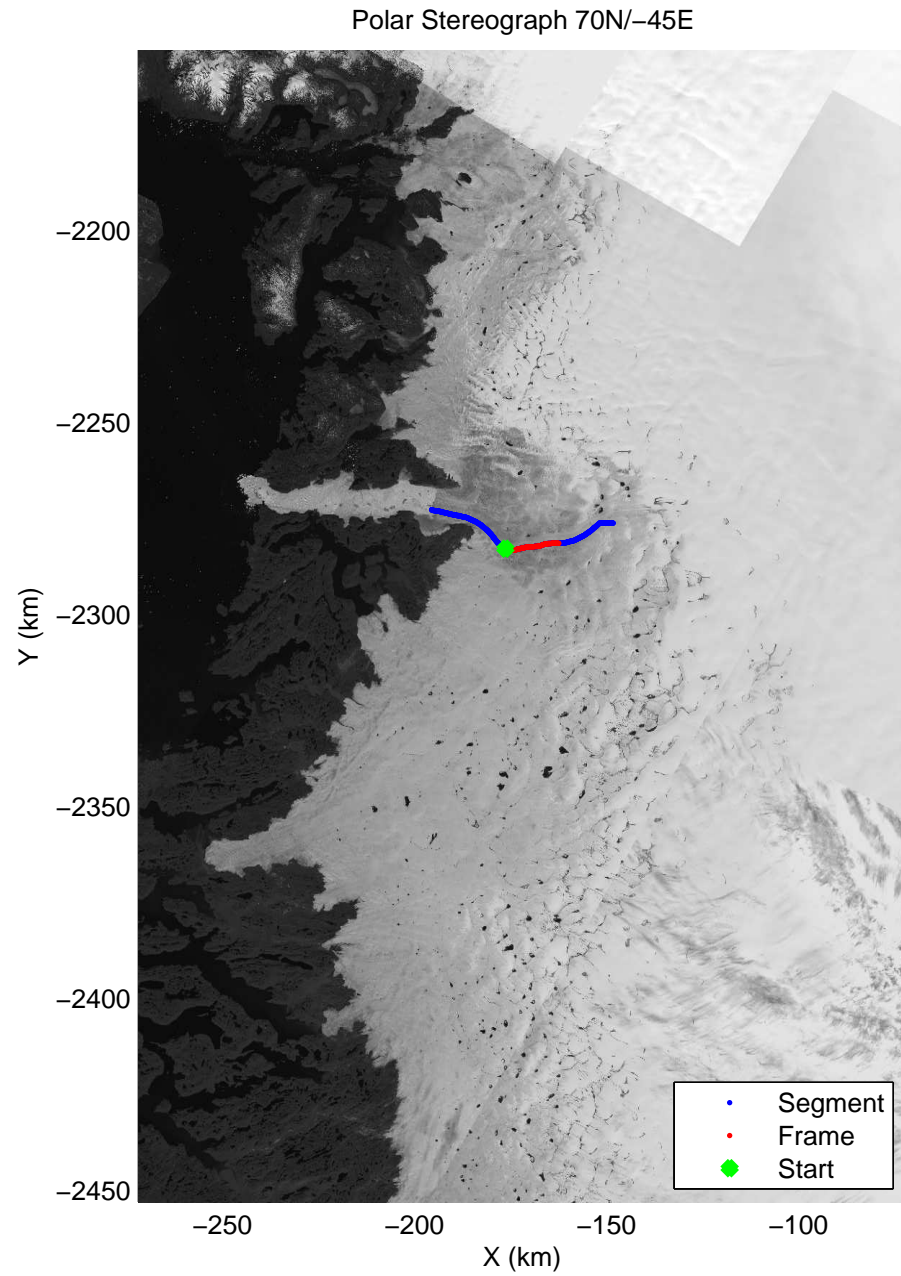

Polar Stereograph 70N/-45E

mcrds 2008_Greenland_TO: "Jakobshavn Grid" 20080716_04_001: 16:40:37.2 to 16:47:14.8 GPS

mcrds 2008_Greenland_TO: "Jakobshavn Grid" 20080716_04_001: 16:40:37.2 to 16:47:14.8 GPS

mcrds 2008_Greenland_TO: "Jakobshavn Grid" 20080716_04_002: 16:47:16.1 to 16:50:56.1 GPS

mcrds 2008_Greenland_TO: "Jakobshavn Grid" 20080716_04_002: 16:47:16.1 to 16:50:56.1 GPS

Polar Stereograph 70N/-45E

mcrds 2008_Greenland_TO: "Jakobshavn Grid" 20080716_04_003: 16:50:57.2 to 16:55:08.1 GPS

mcrds 2008_Greenland_TO: "Jakobshavn Grid" 20080716_04_003: 16:50:57.2 to 16:55:08.1 GPS