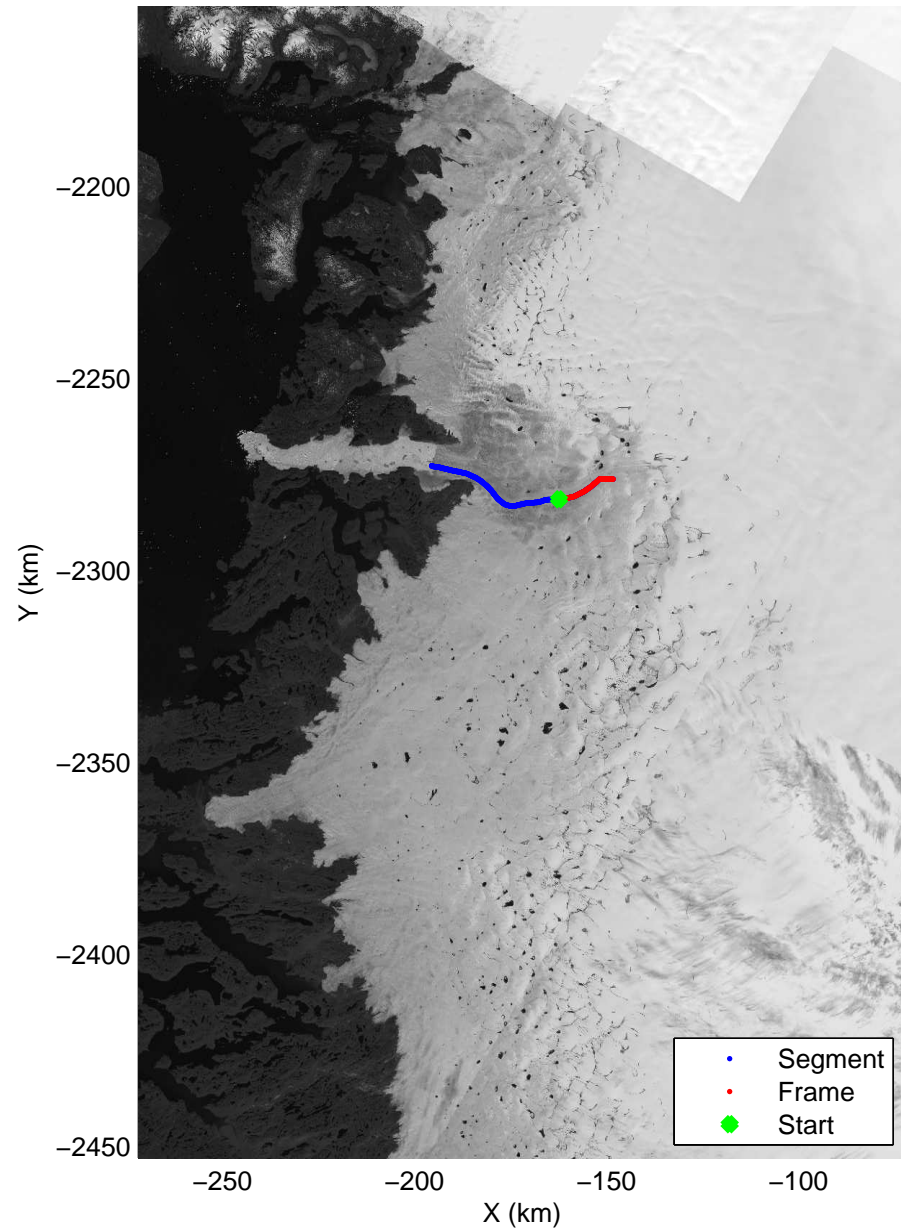

Polar Stereograph 70N/-45E

mcrds 2008_Greenland_TO: "Jakobshavn Grid" 20080716_04_001: 16:40:37.2 to 16:47:14.8 GPS

mcrds 2008_Greenland_TO: "Jakobshavn Grid" 20080716_04_001: 16:40:37.2 to 16:47:14.8 GPS

mcrds 2008_Greenland_TO: "Jakobshavn Grid" 20080716_04_002: 16:47:16.1 to 16:50:56.1 GPS

mcrds 2008_Greenland_TO: "Jakobshavn Grid" 20080716_04_002: 16:47:16.1 to 16:50:56.1 GPS

Polar Stereograph 70N/-45E

mcrds 2008_Greenland_TO: "Jakobshavn Grid" 20080716_04_003: 16:50:57.2 to 16:55:08.1 GPS

mcrds 2008_Greenland_TO: "Jakobshavn Grid" 20080716_04_003: 16:50:57.2 to 16:55:08.1 GPS