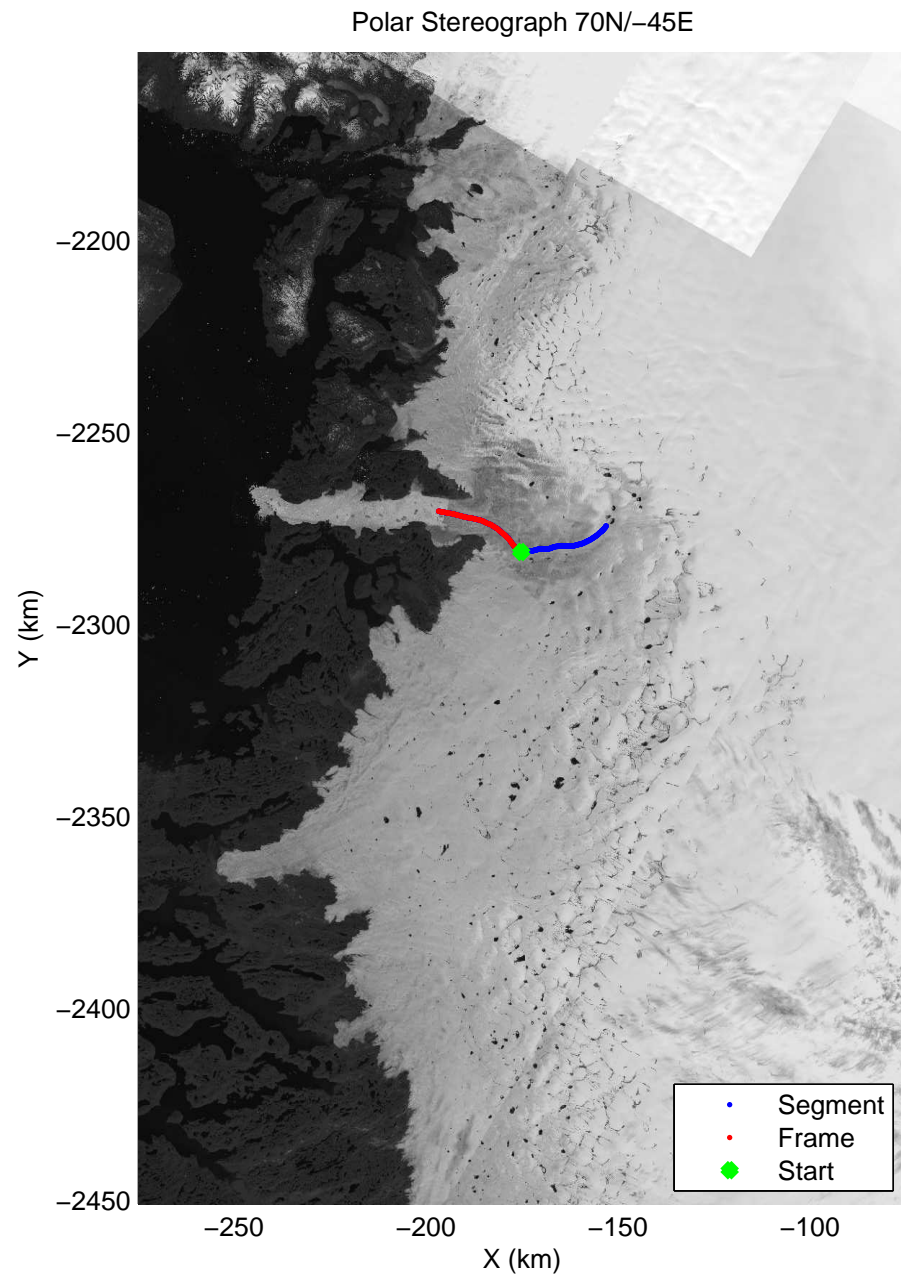

mcrds 2008_Greenland_TO: "Jakobshavn Grid" 20080715_09_001: 20:24:19.5 to 20:30:19.4 GPS

mcrds 2008_Greenland_TO: "Jakobshavn Grid" 20080715_09_001: 20:24:19.5 to 20:30:19.4 GPS

mcrds 2008_Greenland_TO: "Jakobshavn Grid" 20080715_09_002: 20:30:20.4 to 20:36:26.4 GPS

mcrds 2008_Greenland_TO: "Jakobshavn Grid" 20080715_09_002: 20:30:20.4 to 20:36:26.4 GPS