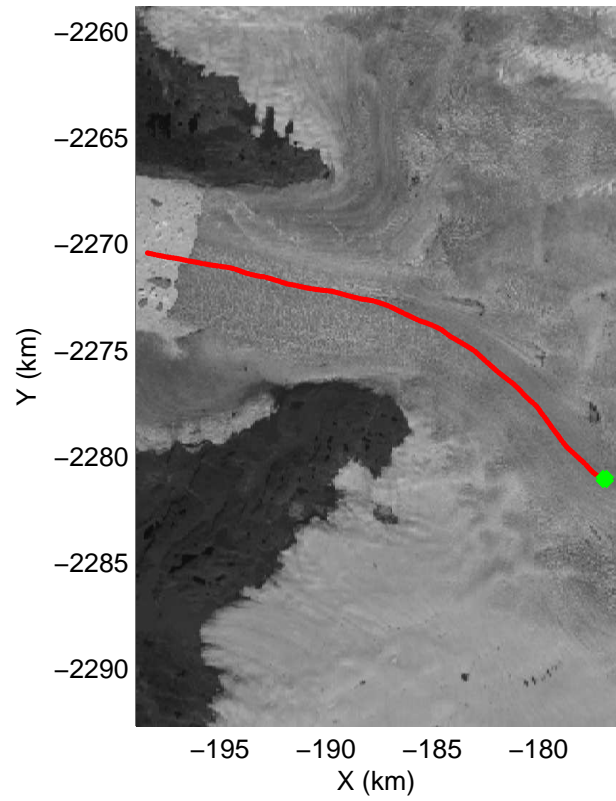

mcrds 2008_Greenland_TO: "Jakobshavn Grid" 20080715_09_001: 20:24:19.5 to 20:30:19.4 GPS

mcrds 2008_Greenland_TO: "Jakobshavn Grid" 20080715_09_001: 20:24:19.5 to 20:30:19.4 GPS

mcrds 2008_Greenland_TO: "Jakobshavn Grid" 20080715_09_002: 20:30:20.4 to 20:36:26.4 GPS

mcrds 2008_Greenland_TO: "Jakobshavn Grid" 20080715_09_002: 20:30:20.4 to 20:36:26.4 GPS