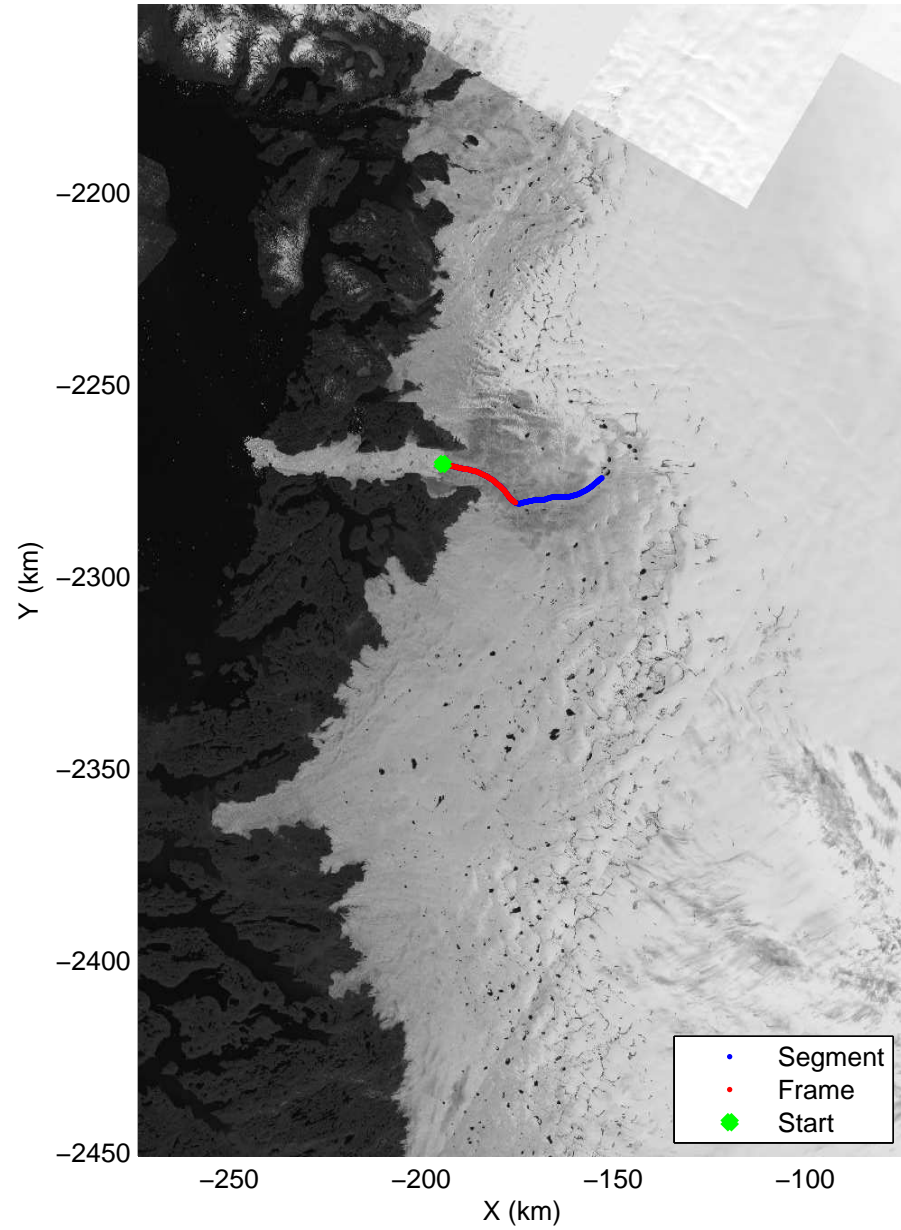

Polar Stereograph 70N/-45E

mcrds 2008_Greenland_TO: "Jakobshavn Grid" 20080715_07_001: 17:16:01.6 to 17:22:37.6 GPS

mcrds 2008_Greenland_TO: "Jakobshavn Grid" 20080715_07_001: 17:16:01.6 to 17:22:37.6 GPS

mcrds 2008_Greenland_TO: "Jakobshavn Grid" 20080715_07_002: 17:22:38.9 to 17:28:54.3 GPS

mcrds 2008_Greenland_TO: "Jakobshavn Grid" 20080715_07_002: 17:22:38.9 to 17:28:54.3 GPS