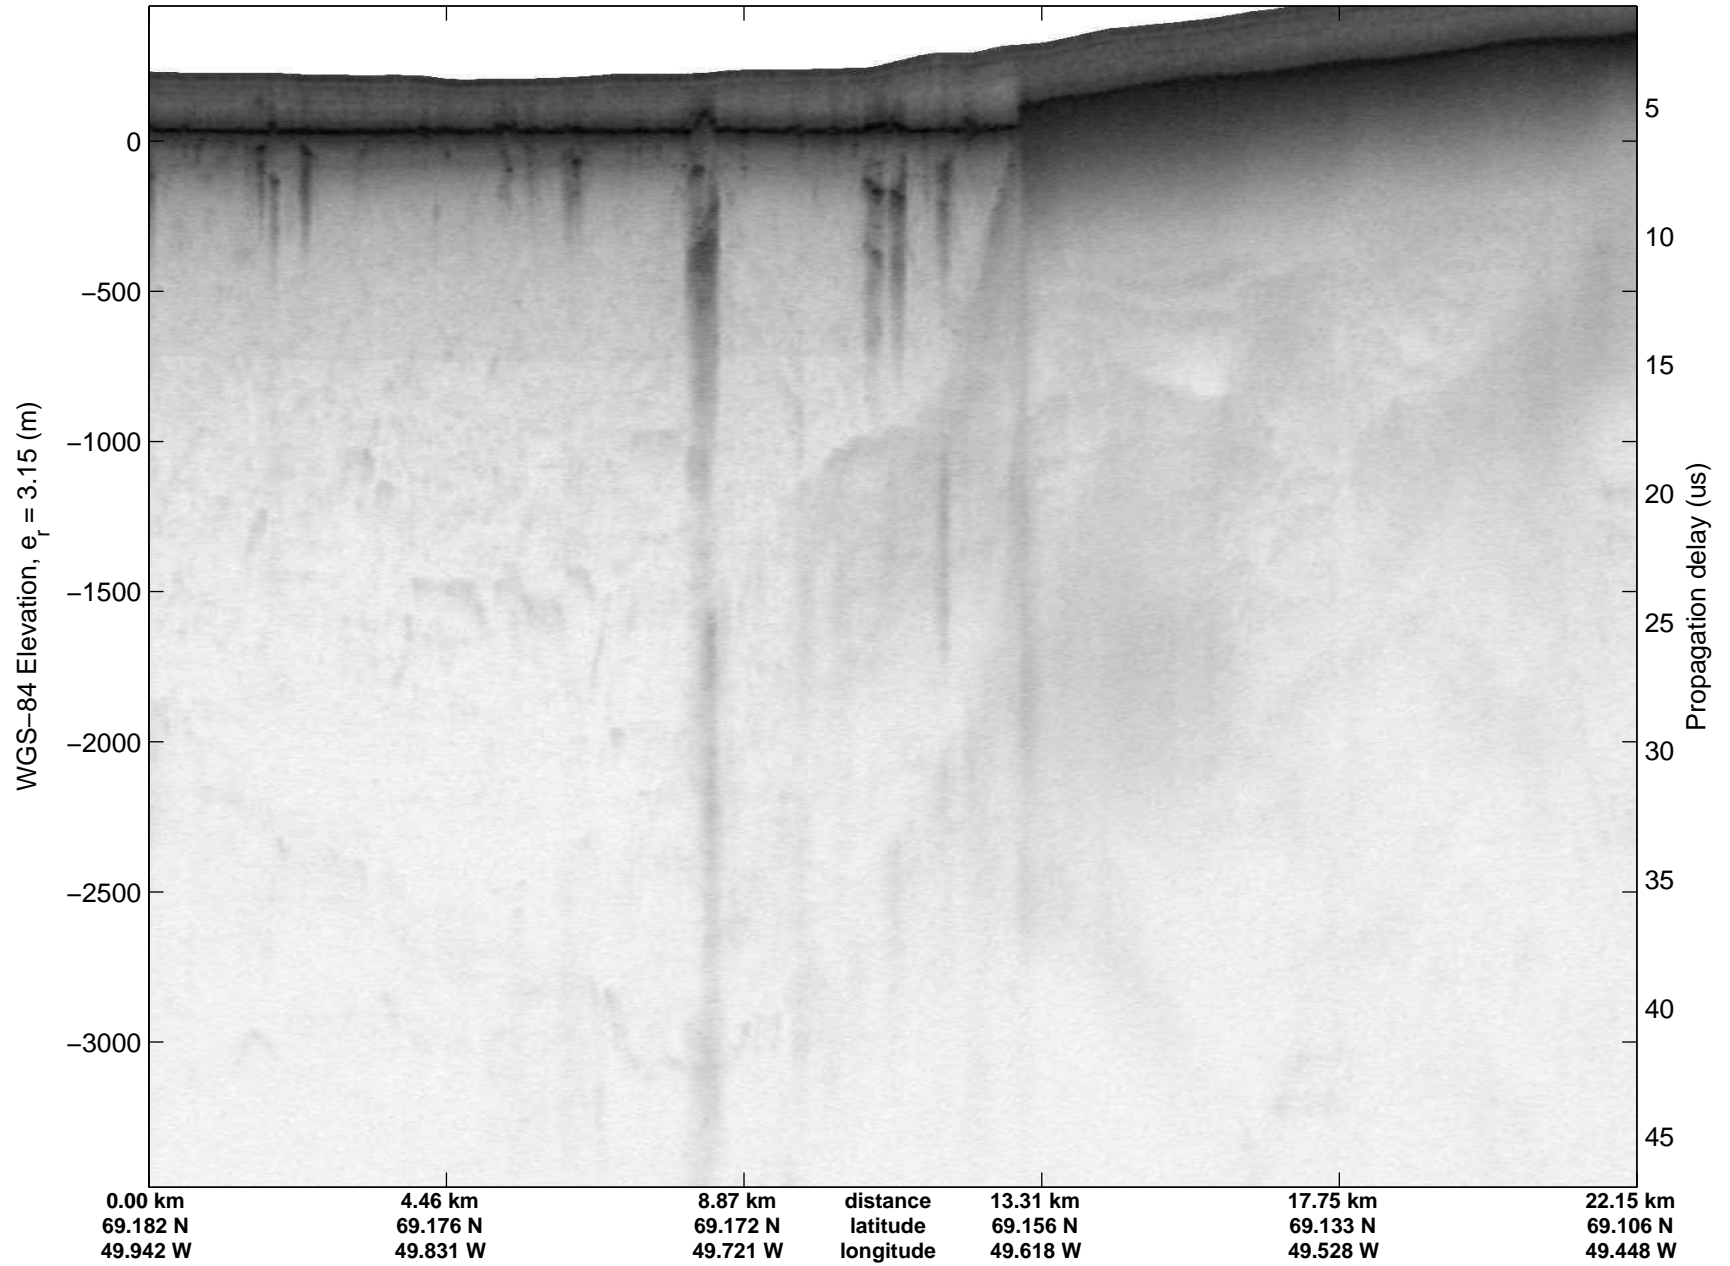

Polar Stereograph 70N/-45E

mcrds 2008_Greenland_TO: "Jakobshavn Grid" 20080715_07_001: 17:16:01.6 to 17:22:37.6 GPS

mcrds 2008_Greenland_TO: "Jakobshavn Grid" 20080715_07_001: 17:16:01.6 to 17:22:37.6 GPS

mcrds 2008_Greenland_TO: "Jakobshavn Grid" 20080715_07_002: 17:22:38.9 to 17:28:54.3 GPS

mcrds 2008_Greenland_TO: "Jakobshavn Grid" 20080715_07_002: 17:22:38.9 to 17:28:54.3 GPS