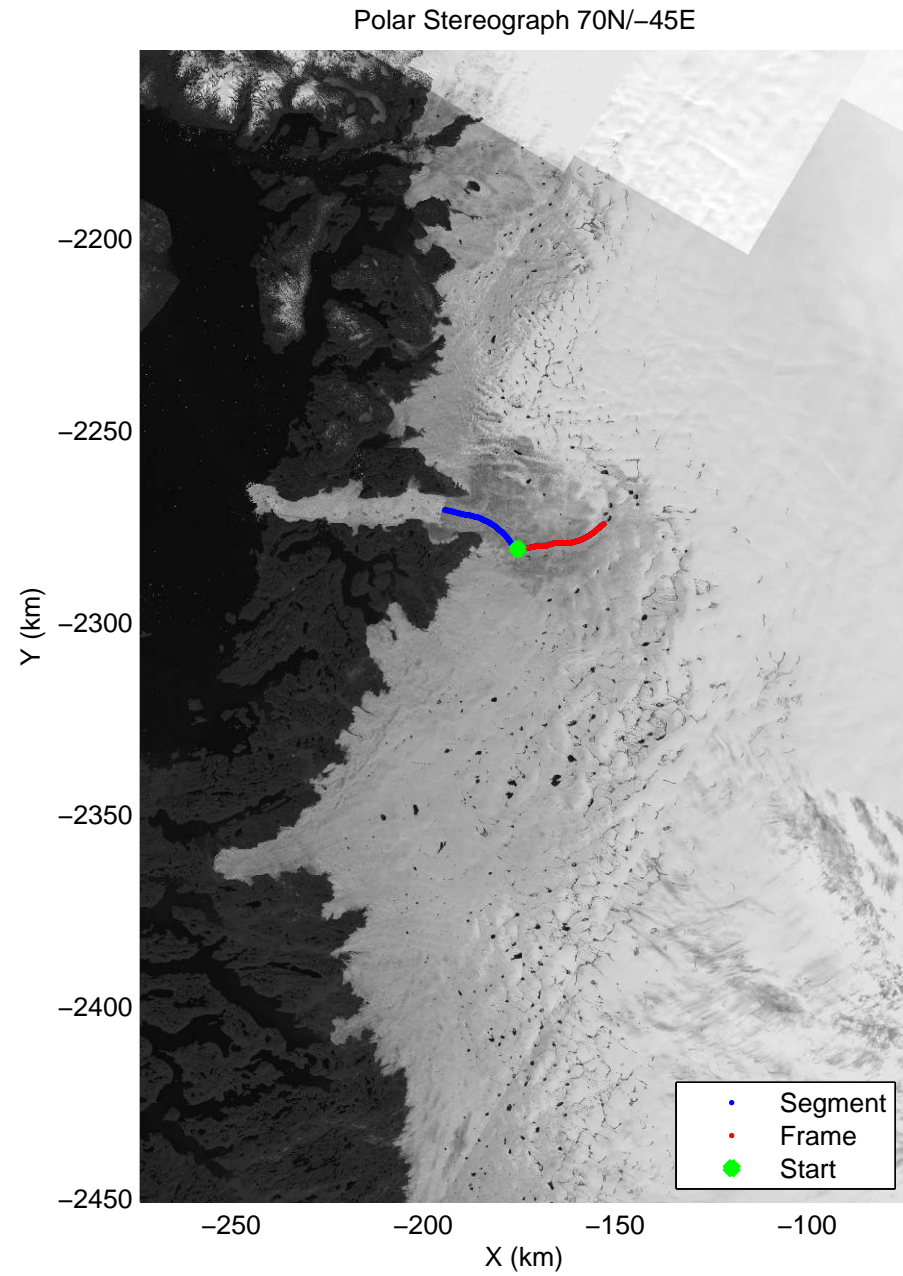

Polar Stereograph 70N/-45E

mcrds 2008_Greenland_TO: "Jakobshavn Grid" 20080715_07_001: 17:16:01.6 to 17:22:37.6 GPS

mcrds 2008_Greenland_TO: "Jakobshavn Grid" 20080715_07_001: 17:16:01.6 to 17:22:37.6 GPS

mcrds 2008_Greenland_TO: "Jakobshavn Grid" 20080715_07_002: 17:22:38.9 to 17:28:54.3 GPS

mcrds 2008_Greenland_TO: "Jakobshavn Grid" 20080715_07_002: 17:22:38.9 to 17:28:54.3 GPS