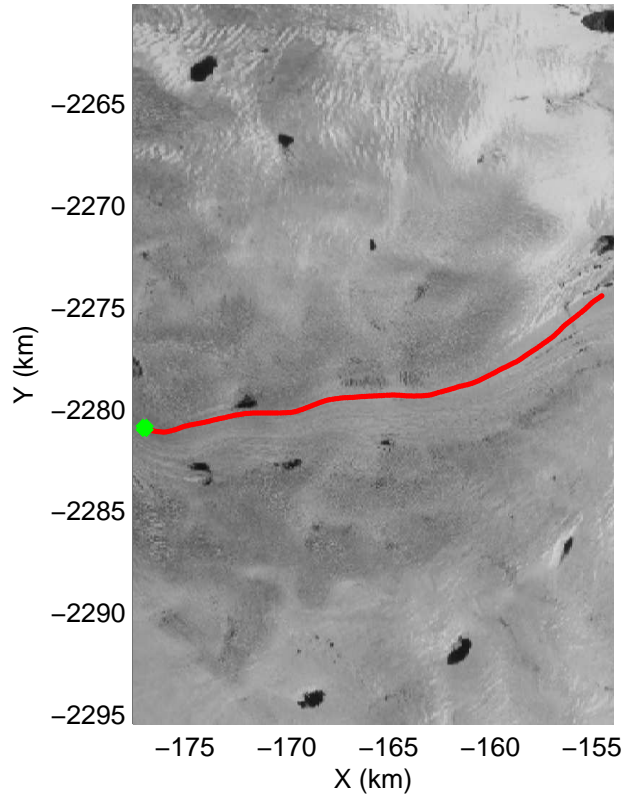

Polar Stereograph 70N/-45E

mcrds 2008_Greenland_TO: "Jakobshavn Grid" 20080715_07_001: 17:16:01.6 to 17:22:37.6 GPS

mcrds 2008_Greenland_TO: "Jakobshavn Grid" 20080715_07_001: 17:16:01.6 to 17:22:37.6 GPS

mcrds 2008_Greenland_TO: "Jakobshavn Grid" 20080715_07_002: 17:22:38.9 to 17:28:54.3 GPS

mcrds 2008_Greenland_TO: "Jakobshavn Grid" 20080715_07_002: 17:22:38.9 to 17:28:54.3 GPS