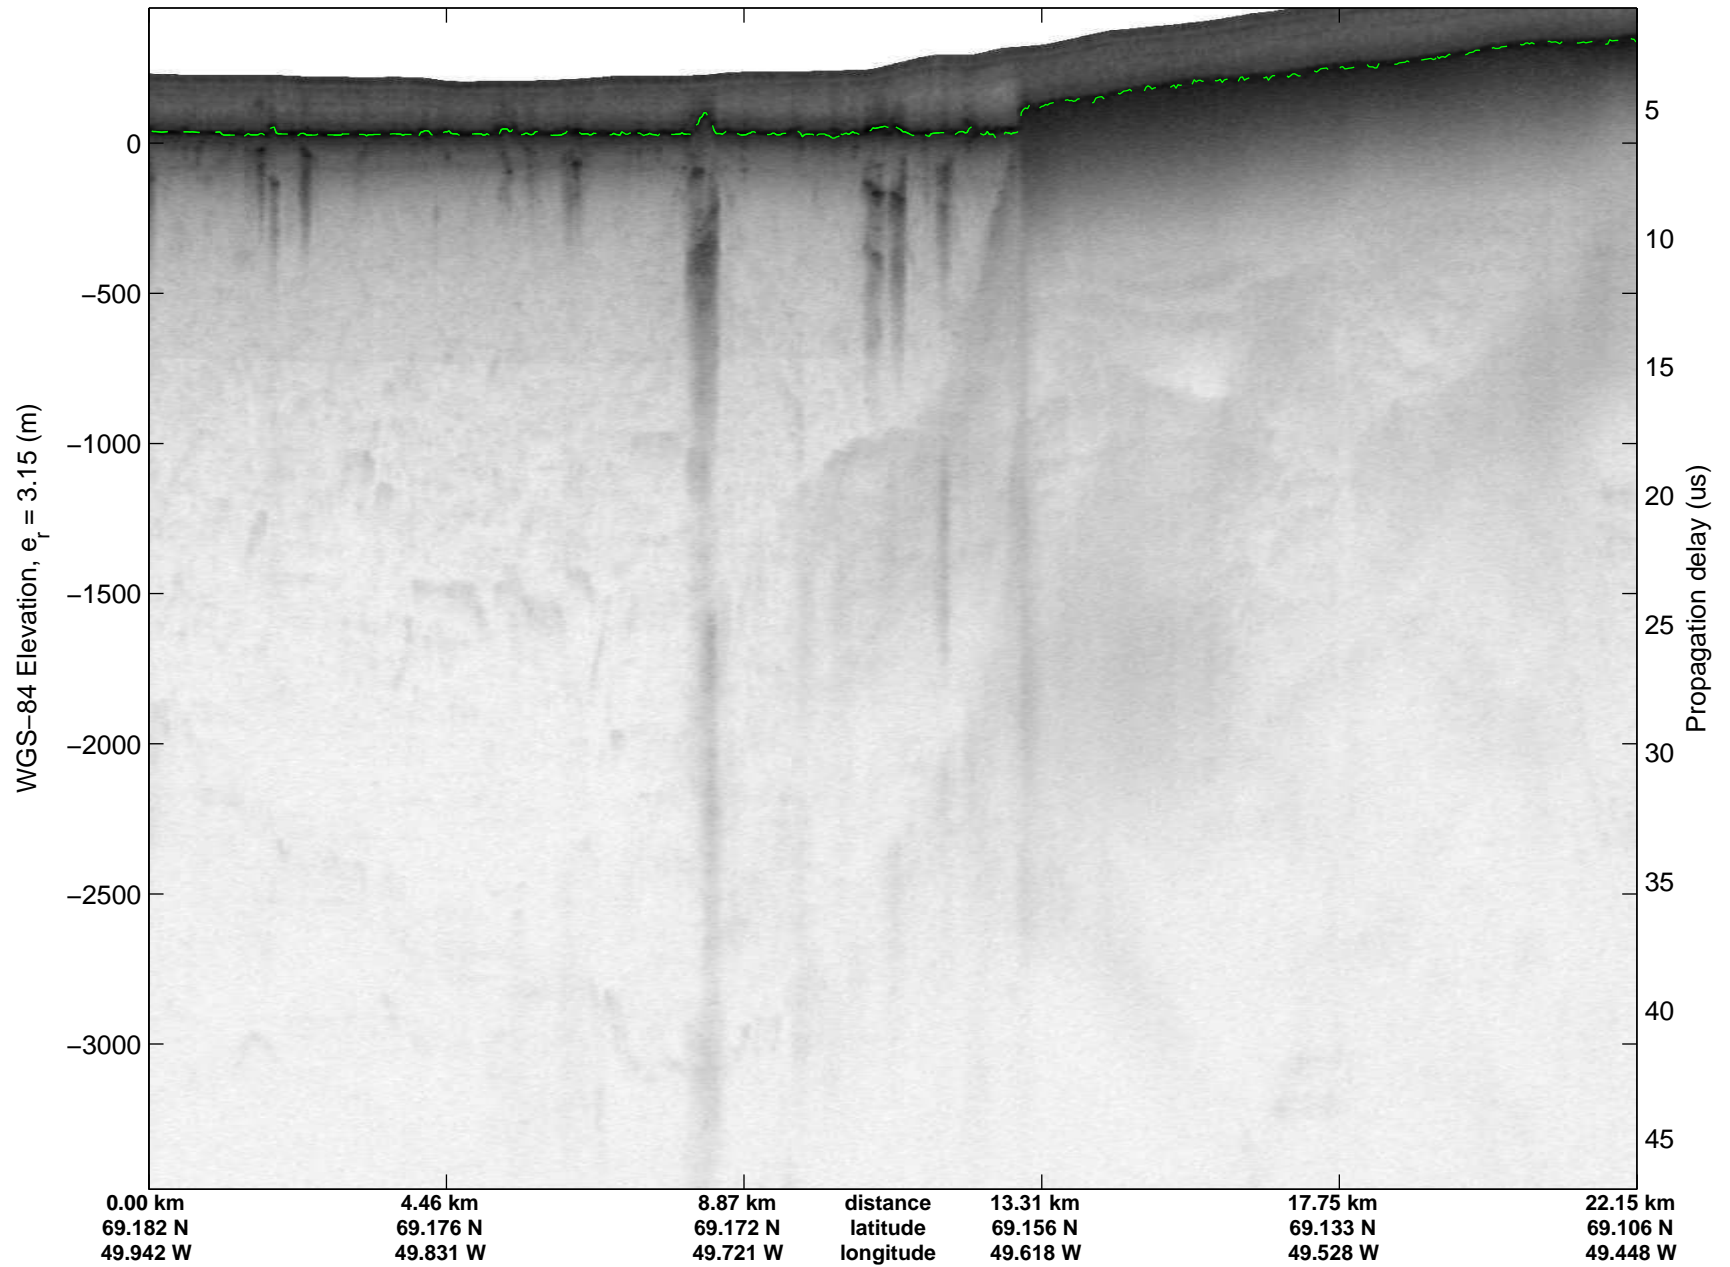

Polar Stereograph 70N/-45E

mcrds 2008_Greenland_TO: "Jakobshavn Grid" 20080715_07_001: 17:16:01.6 to 17:22:37.6 GPS

mcrds 2008_Greenland_TO: "Jakobshavn Grid" 20080715_07_001: 17:16:01.6 to 17:22:37.6 GPS

mcrds 2008_Greenland_TO: "Jakobshavn Grid" 20080715_07_002: 17:22:38.9 to 17:28:54.3 GPS

mcrds 2008_Greenland_TO: "Jakobshavn Grid" 20080715_07_002: 17:22:38.9 to 17:28:54.3 GPS