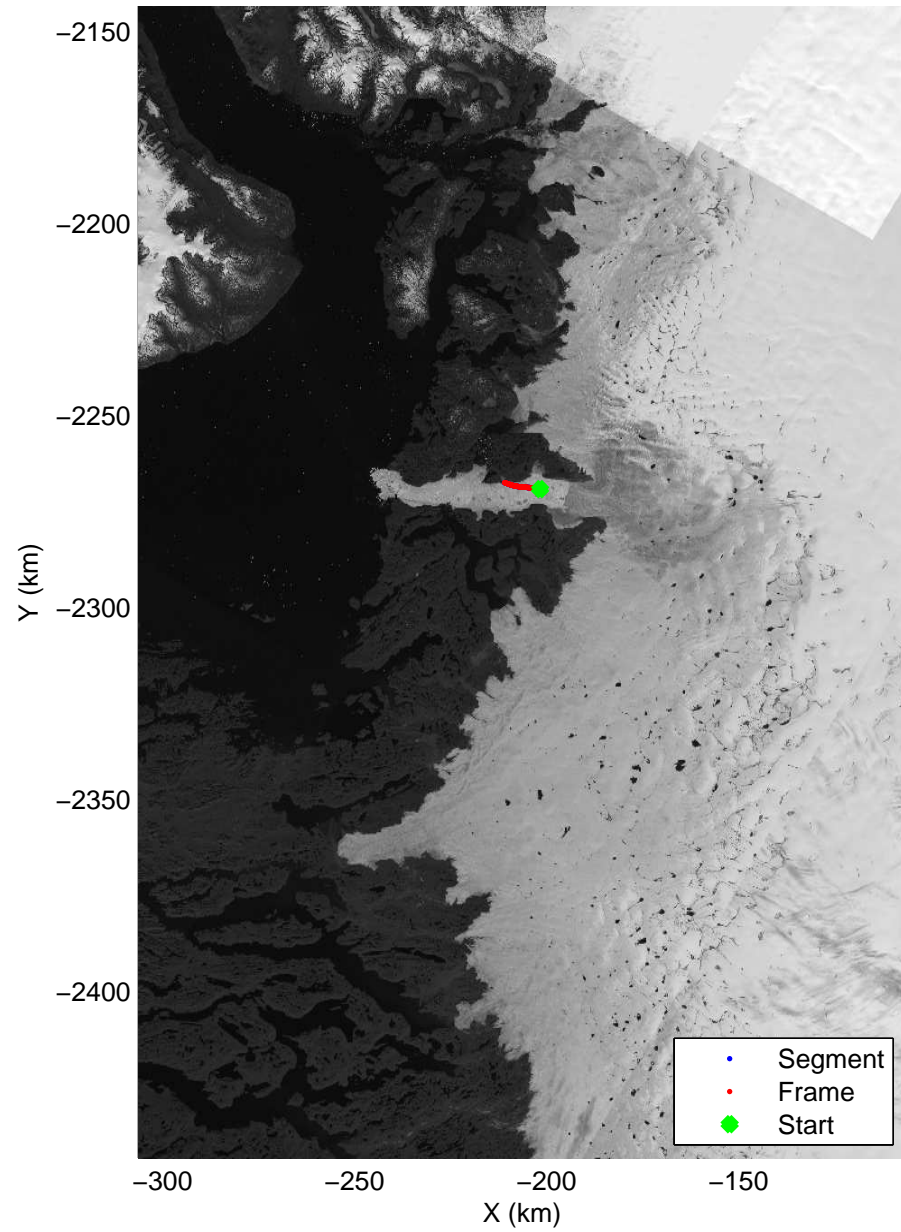

Polar Stereograph 70N/-45E

mcrds 2008_Greenland_TO: "Jakobshavn Grid" 20080715_06_001: 15:23:23.3 to 15:25:40.5 GPS

mcrds 2008_Greenland_TO: "Jakobshavn Grid" 20080715_06_001: 15:23:23.3 to 15:25:40.5 GPS