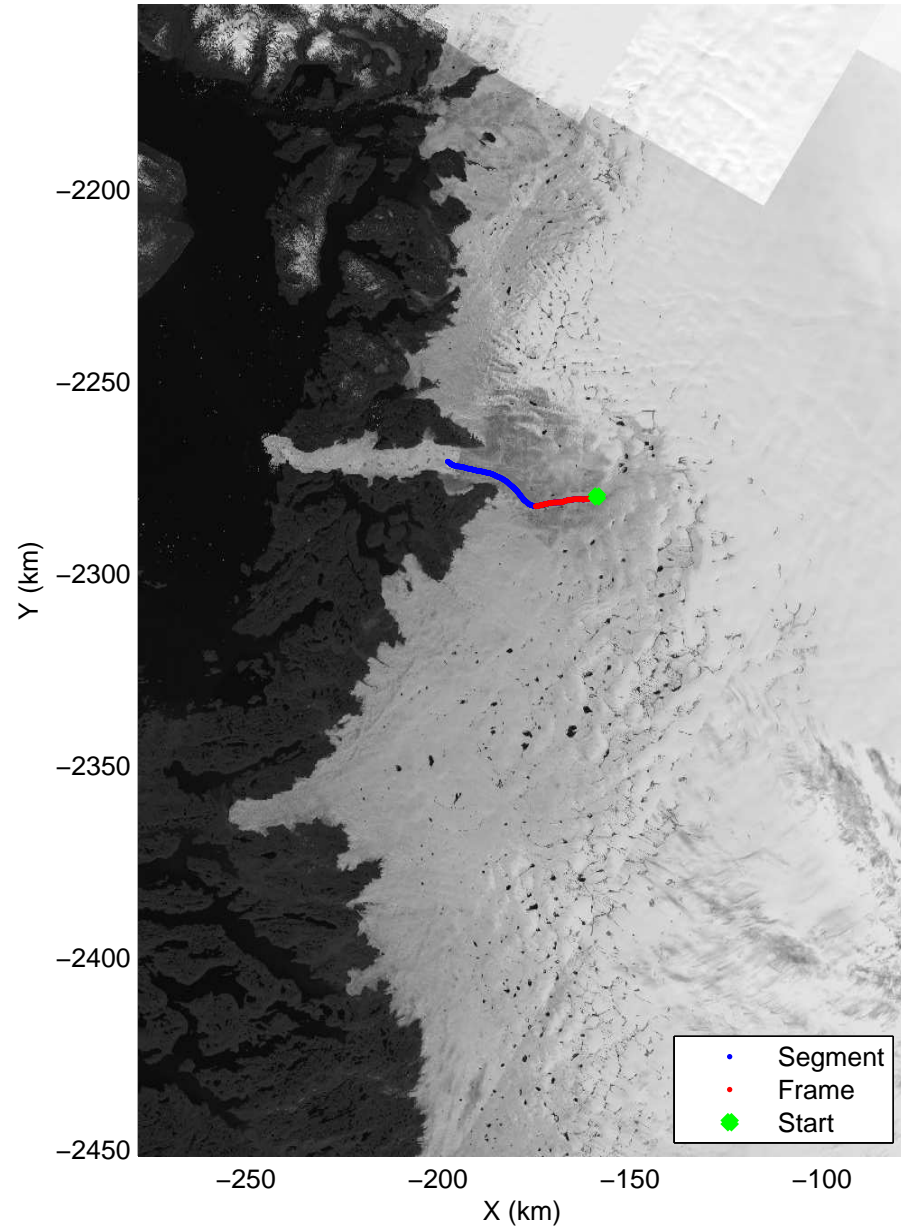

Polar Stereograph 70N/-45E

mcrds 2008\_Greenland\_TO: "Jakobshavn Grid" 20080715\_05\_001: 15:12:10.6 to 15:16:07.9 GPS

mcrds 2008\_Greenland\_TO: "Jakobshavn Grid" 20080715\_05\_001: 15:12:10.6 to 15:16:07.9 GPS

mcrds 2008\_Greenland\_TO: "Jakobshavn Grid" 20080715\_05\_002: 15:16:08.8 to 15:22:22.2 GPS

mcrds 2008\_Greenland\_TO: "Jakobshavn Grid" 20080715\_05\_002: 15:16:08.8 to 15:22:22.2 GPS