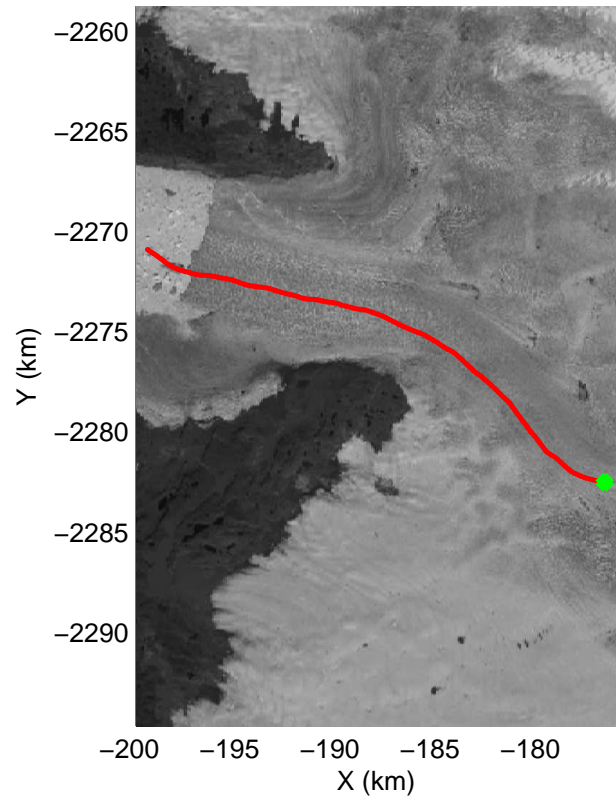

Polar Stereograph 70N/-45E

mcrds 2008\_Greenland\_TO: "Jakobshavn Grid" 20080715\_05\_001: 15:12:10.6 to 15:16:07.9 GPS

mcrds 2008\_Greenland\_TO: "Jakobshavn Grid" 20080715\_05\_001: 15:12:10.6 to 15:16:07.9 GPS

mcrds 2008\_Greenland\_TO: "Jakobshavn Grid" 20080715\_05\_002: 15:16:08.8 to 15:22:22.2 GPS

mcrds 2008\_Greenland\_TO: "Jakobshavn Grid" 20080715\_05\_002: 15:16:08.8 to 15:22:22.2 GPS