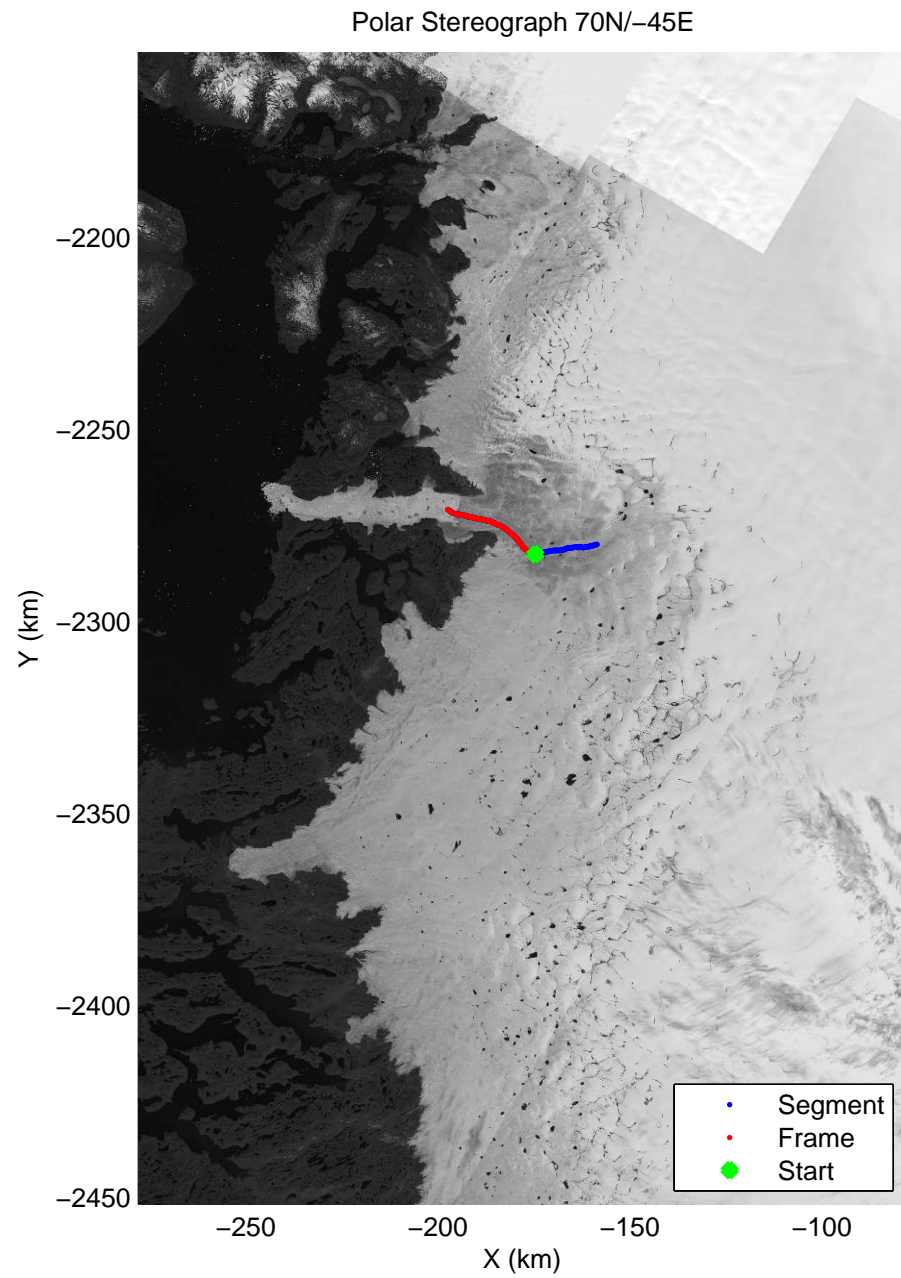

Polar Stereograph 70N/-45E

mcrds 2008\_Greenland\_TO: "Jakobshavn Grid" 20080715\_05\_001: 15:12:10.6 to 15:16:07.9 GPS

mcrds 2008\_Greenland\_TO: "Jakobshavn Grid" 20080715\_05\_001: 15:12:10.6 to 15:16:07.9 GPS

mcrds 2008\_Greenland\_TO: "Jakobshavn Grid" 20080715\_05\_002: 15:16:08.8 to 15:22:22.2 GPS

mcrds 2008\_Greenland\_TO: "Jakobshavn Grid" 20080715\_05\_002: 15:16:08.8 to 15:22:22.2 GPS