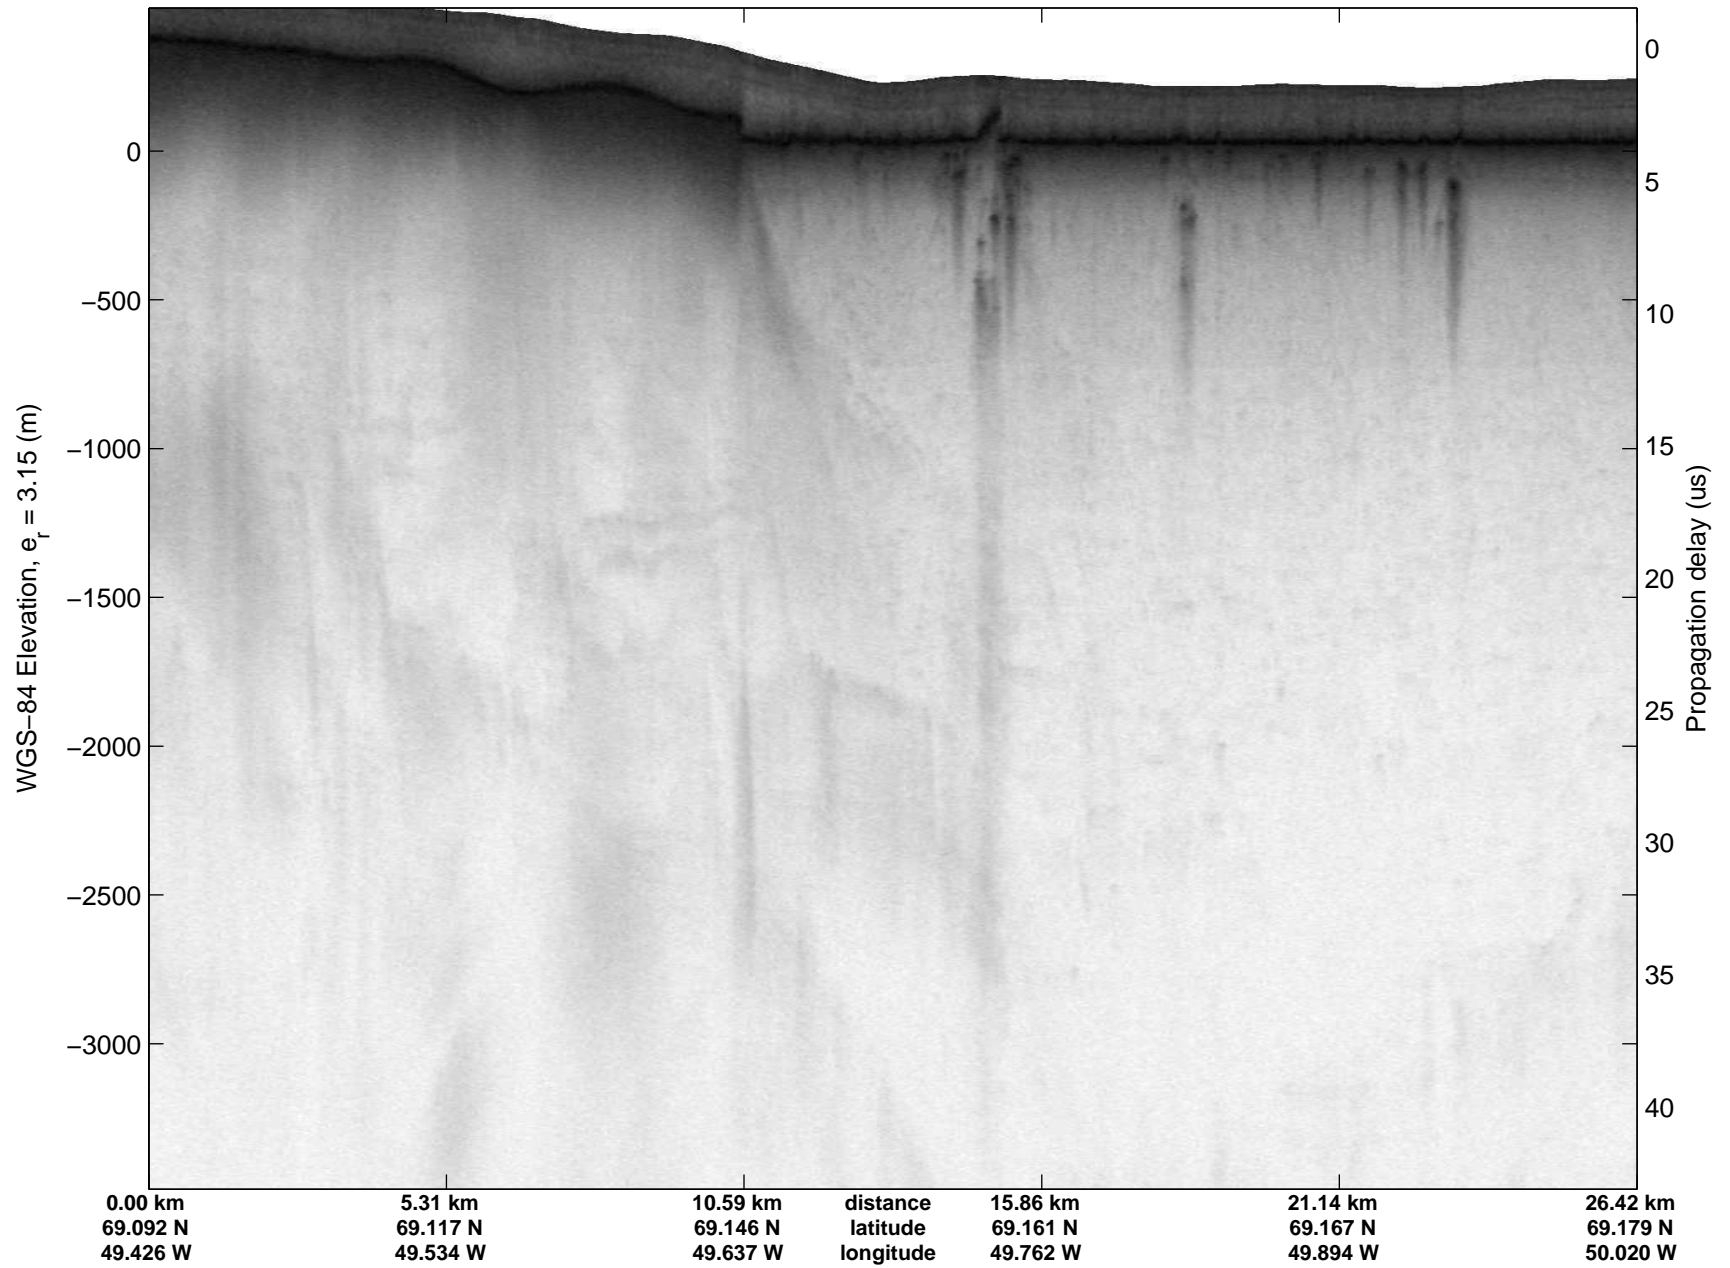

Polar Stereograph 70N/-45E

mcrds 2008\_Greenland\_TO: "Jakobshavn Grid" 20080715\_05\_001: 15:12:10.6 to 15:16:07.9 GPS

mcrds 2008\_Greenland\_TO: "Jakobshavn Grid" 20080715\_05\_001: 15:12:10.6 to 15:16:07.9 GPS

mcrds 2008\_Greenland\_TO: "Jakobshavn Grid" 20080715\_05\_002: 15:16:08.8 to 15:22:22.2 GPS

mcrds 2008\_Greenland\_TO: "Jakobshavn Grid" 20080715\_05\_002: 15:16:08.8 to 15:22:22.2 GPS