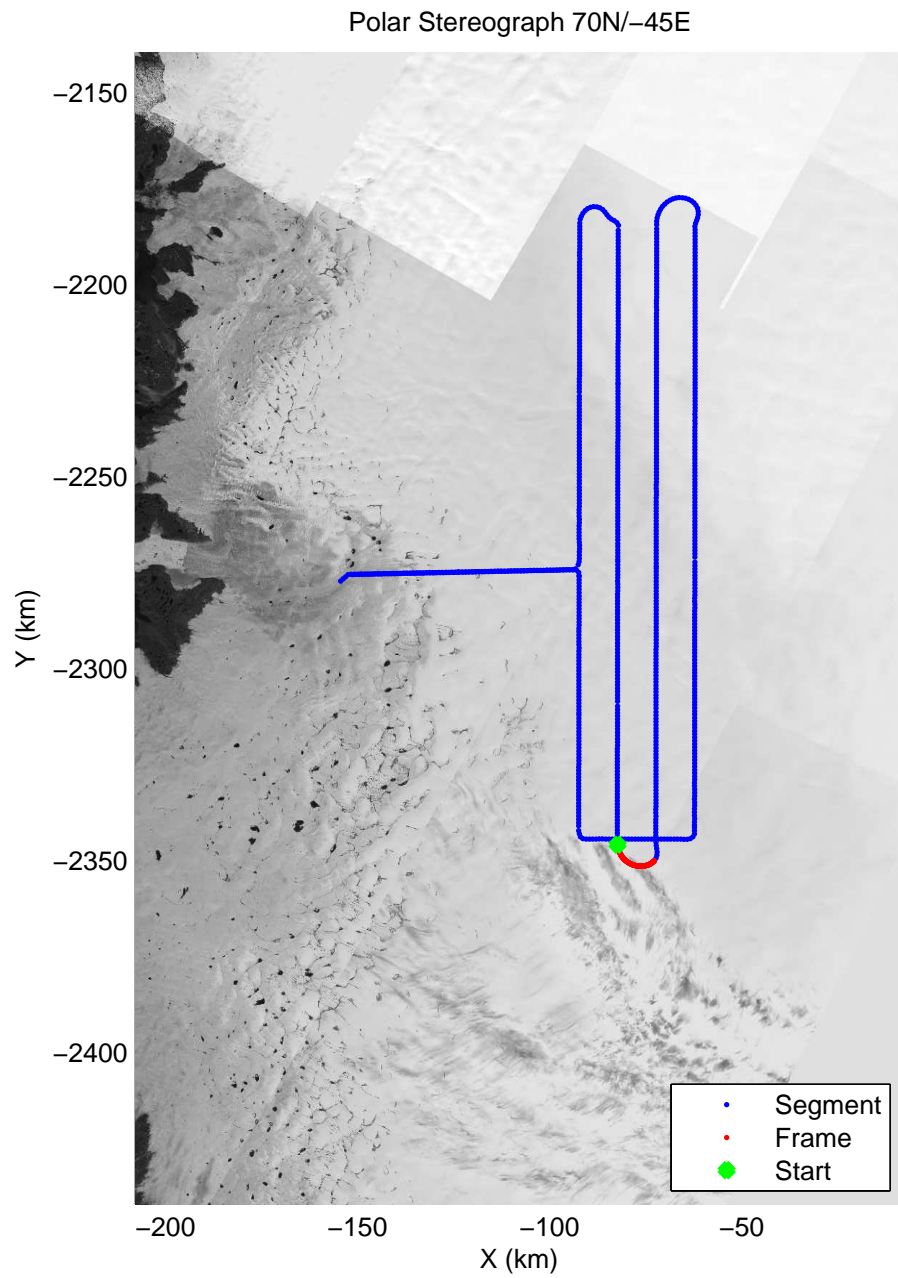

mcrds 2008_Greenland_TO: "Jakobshavn Grid" 20080715_04_008: 13:02:59.9 to 13:10:52.0 GPS

mcrds 2008_Greenland_TO: "Jakobshavn Grid" 20080715_04_009: 13:10:52.8 to 13:18:39.9 GPS

mcrds 2008_Greenland_TO: "Jakobshavn Grid" 20080715_04_009: 13:10:52.8 to 13:18:39.9 GPS