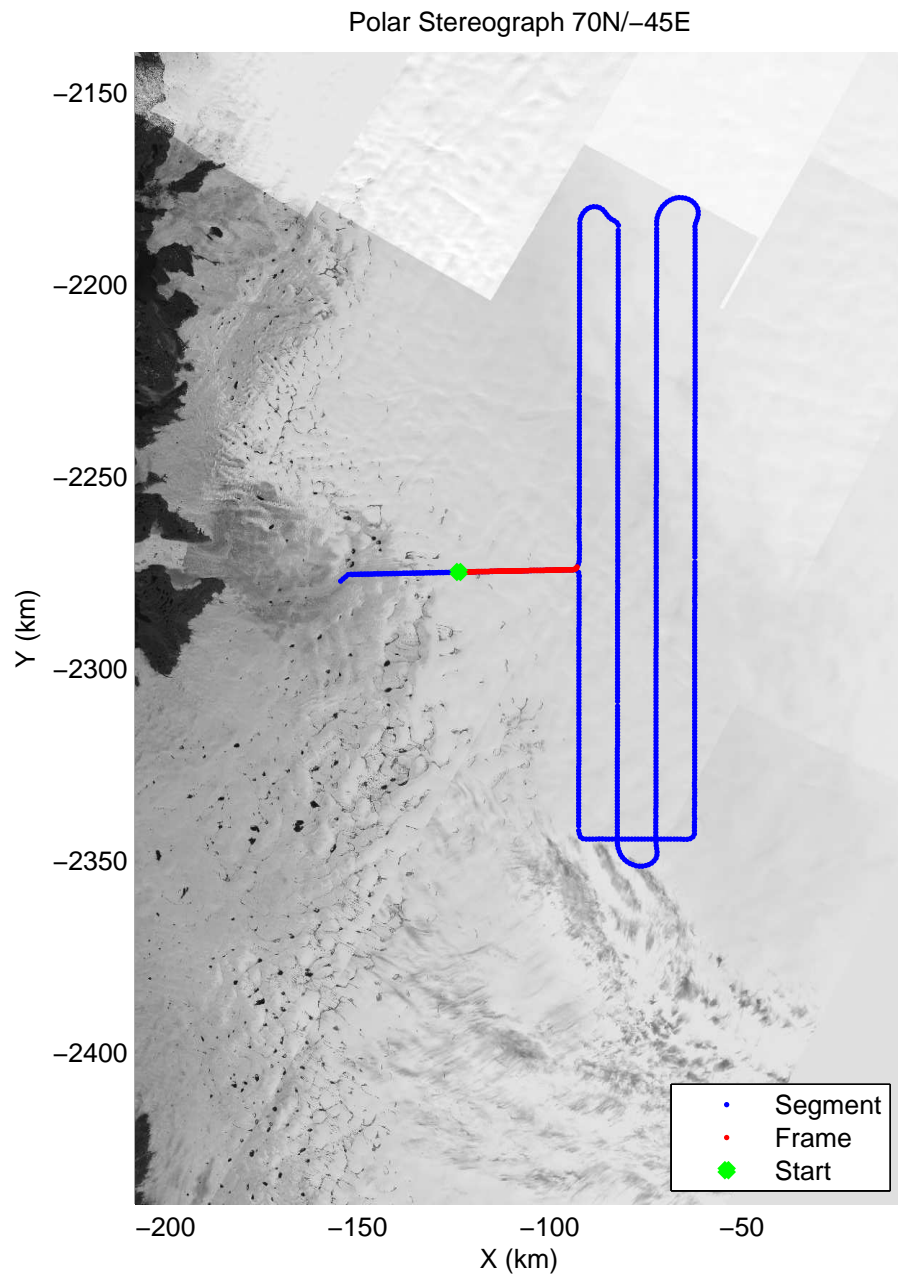

mcrds 2008_Greenland_TO: "Jakobshavn Grid" 20080715_04_001: 12:05:22.0 to 12:13:45.2 GPS

mcrds 2008_Greenland_TO: "Jakobshavn Grid" 20080715_04_001: 12:05:22.0 to 12:13:45.2 GPS

mcrds 2008_Greenland_TO: "Jakobshavn Grid" 20080715_04_002: 12:13:46.1 to 12:21:03.8 GPS

mcrds 2008_Greenland_TO: "Jakobshavn Grid" 20080715_04_002: 12:13:46.1 to 12:21:03.8 GPS

mcrds 2008_Greenland_TO: "Jakobshavn Grid" 20080715_04_003: 12:21:05.0 to 12:31:18.5 GPS

mcrds 2008_Greenland_TO: "Jakobshavn Grid" 20080715_04_003: 12:21:05.0 to 12:31:18.5 GPS