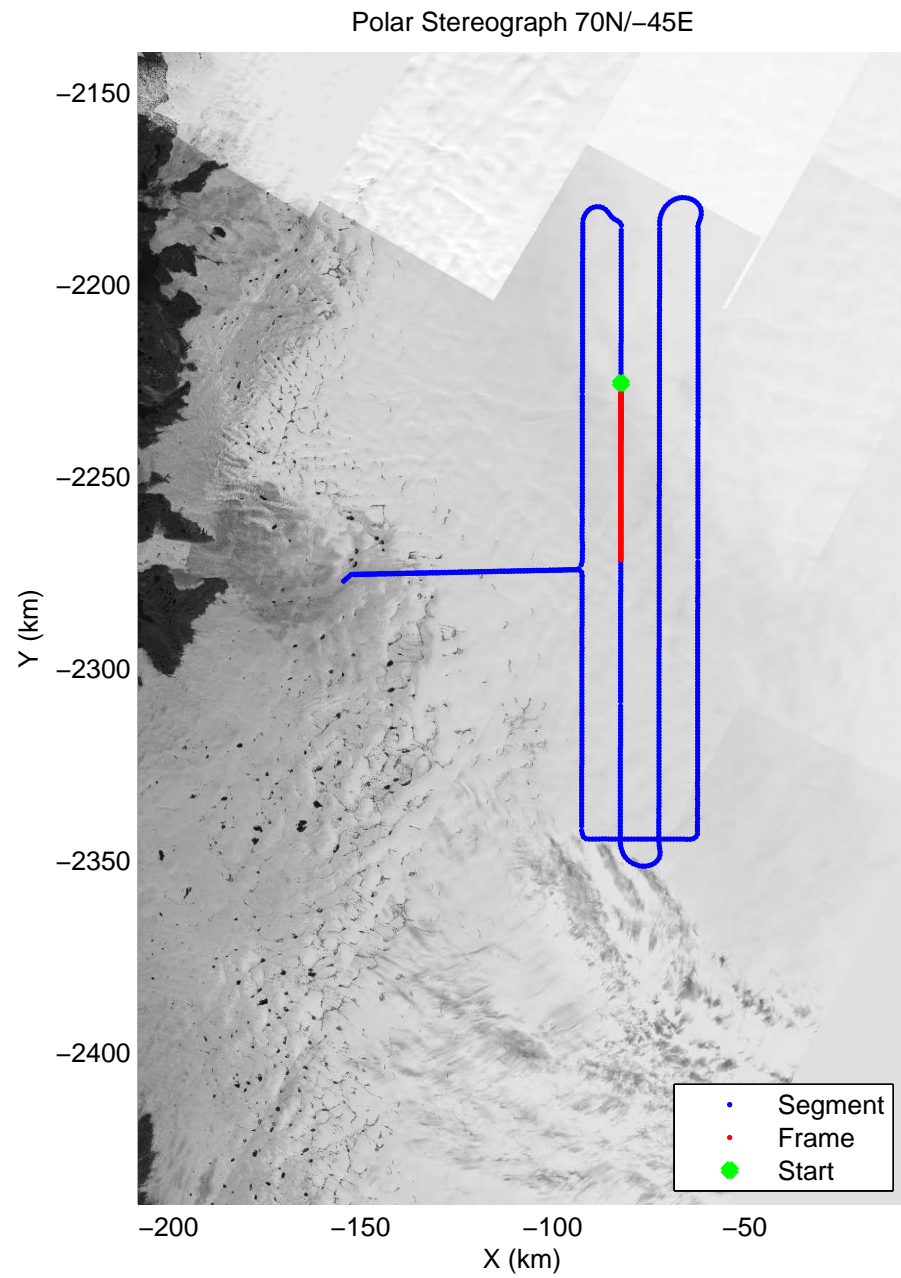

mcrds 2008_Greenland_TO: "Jakobshavn Grid" 20080715_04_005: 12:40:45.7 to 12:44:20.1 GPS

mcrds 2008_Greenland_TO: "Jakobshavn Grid" 20080715_04_006: 12:44:21.0 to 12:53:13.4 GPS

mcrds 2008_Greenland_TO: "Jakobshavn Grid" 20080715_04_006: 12:44:21.0 to 12:53:13.4 GPS