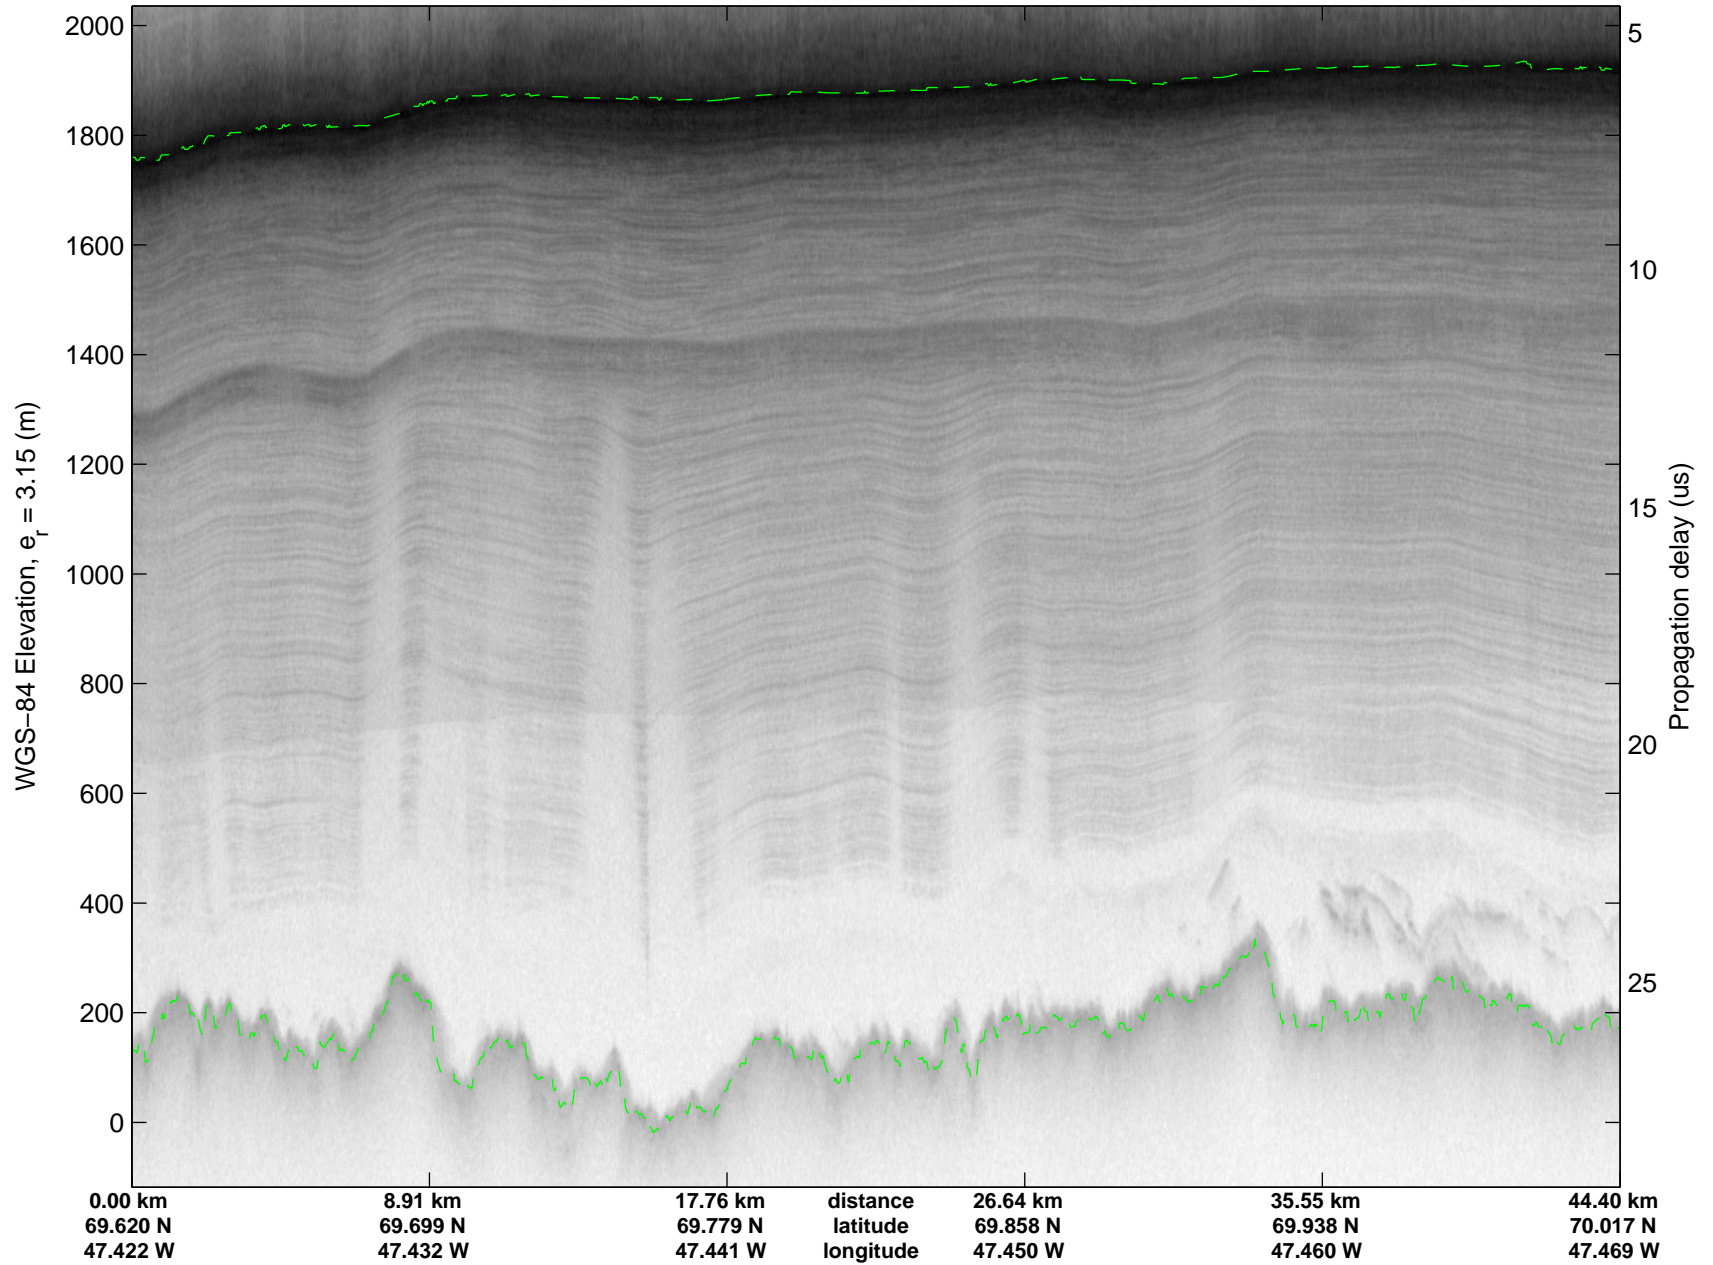

mcrds 2008_Greenland_TO: "Jakobshavn Grid" 20080715_04_001: 12:05:22.0 to 12:13:45.2 GPS

mcrds 2008_Greenland_TO: "Jakobshavn Grid" 20080715_04_001: 12:05:22.0 to 12:13:45.2 GPS

mcrds 2008_Greenland_TO: "Jakobshavn Grid" 20080715_04_002: 12:13:46.1 to 12:21:03.8 GPS

mcrds 2008_Greenland_TO: "Jakobshavn Grid" 20080715_04_002: 12:13:46.1 to 12:21:03.8 GPS

mcrds 2008_Greenland_TO: "Jakobshavn Grid" 20080715_04_003: 12:21:05.0 to 12:31:18.5 GPS

mcrds 2008_Greenland_TO: "Jakobshavn Grid" 20080715_04_003: 12:21:05.0 to 12:31:18.5 GPS

mcrds 2008_Greenland_TO: "Jakobshavn Grid" 20080715_04_004: 12:31:19.2 to 12:40:44.8 GPS

mcrds 2008_Greenland_TO: "Jakobshavn Grid" 20080715_04_004: 12:31:19.2 to 12:40:44.8 GPS

mcrds 2008_Greenland_TO: "Jakobshavn Grid" 20080715_04_005: 12:40:45.7 to 12:44:20.1 GPS

mcrds 2008_Greenland_TO: "Jakobshavn Grid" 20080715_04_005: 12:40:45.7 to 12:44:20.1 GPS

mcrds 2008_Greenland_TO: "Jakobshavn Grid" 20080715_04_006: 12:44:21.0 to 12:53:13.4 GPS

mcrds 2008_Greenland_TO: "Jakobshavn Grid" 20080715_04_006: 12:44:21.0 to 12:53:13.4 GPS