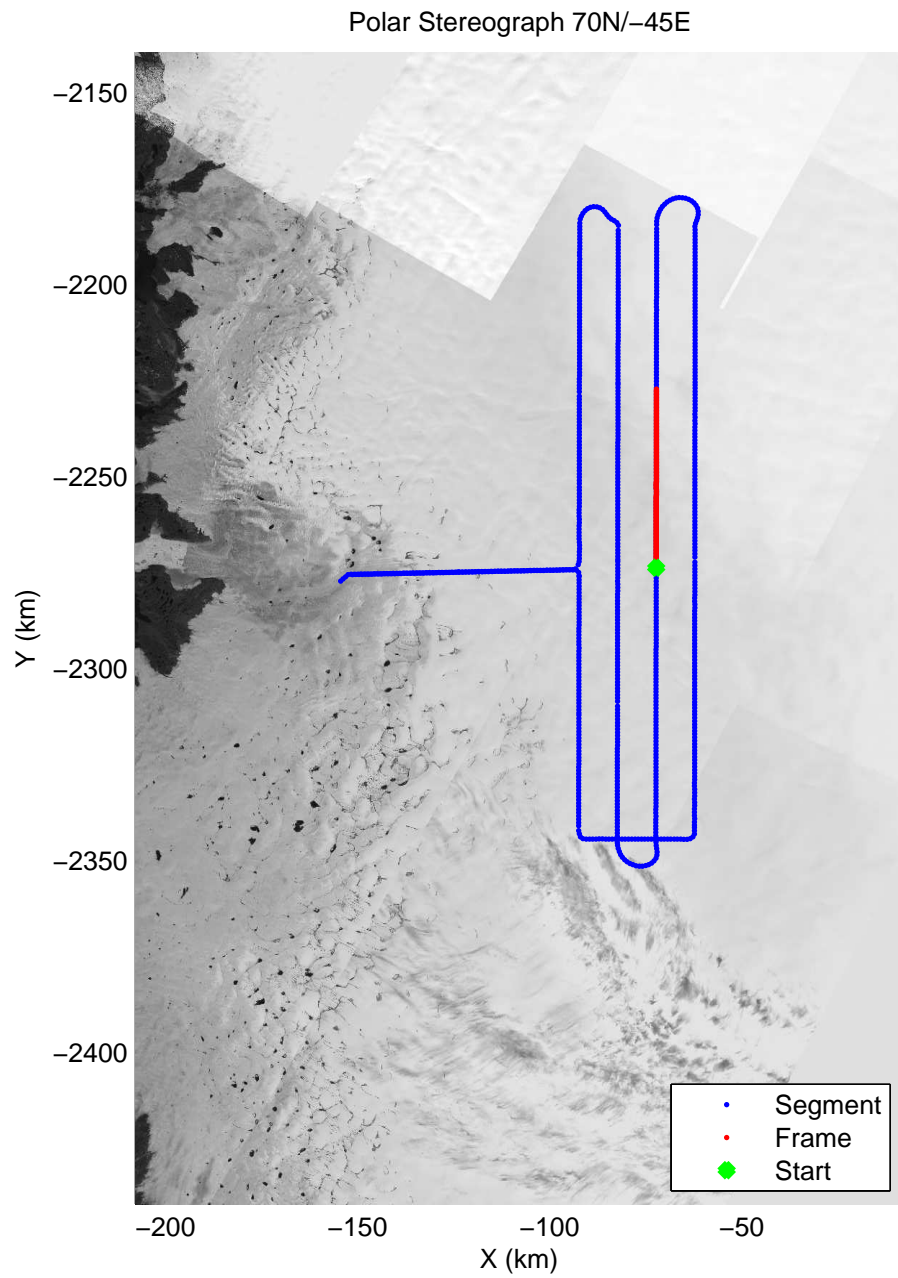

mcrds 2008_Greenland_TO: "Jakobshavn Grid" 20080715_04_011: 13:21:34.4 to 13:30:19.7 GPS

mcrds 2008_Greenland_TO: "Jakobshavn Grid" 20080715_04_012: 13:30:20.5 to 13:38:38.9 GPS

mcrds 2008_Greenland_TO: "Jakobshavn Grid" 20080715_04_012: 13:30:20.5 to 13:38:38.9 GPS