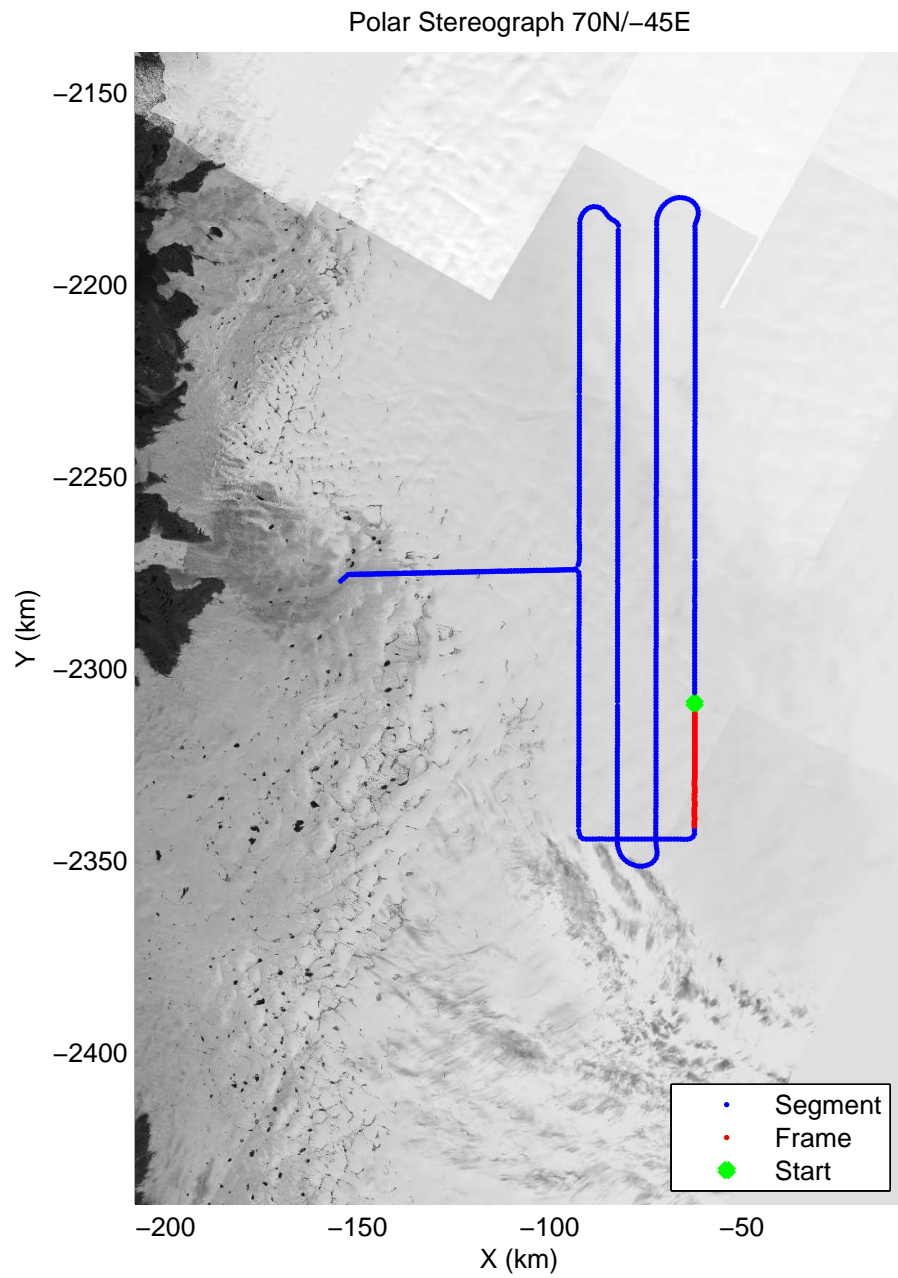

mcrds 2008_Greenland_TO: "Jakobshavn Grid" 20080715_04_017: 14:11:55.4 to 14:21:37.3 GPS

mcrds 2008_Greenland_TO: "Jakobshavn Grid" 20080715_04_018: 14:21:38.1 to 14:29:22.4 GPS

mcrds 2008_Greenland_TO: "Jakobshavn Grid" 20080715_04_018: 14:21:38.1 to 14:29:22.4 GPS