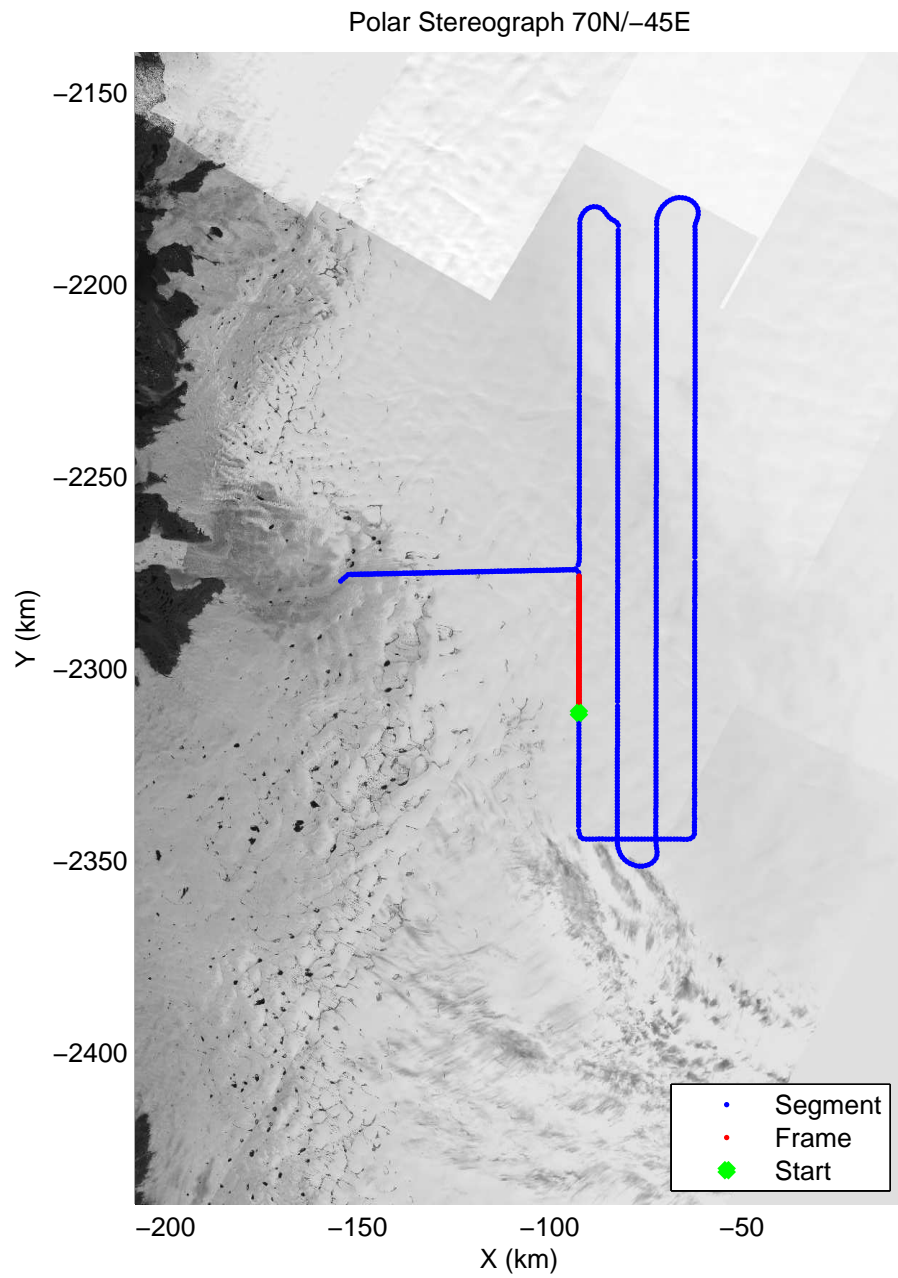

mcrds 2008_Greenland_TO: "Jakobshavn Grid" 20080715_04_020: 14:35:50.9 to 14:43:11.7 GPS

mcrds 2008_Greenland_TO: "Jakobshavn Grid" 20080715_04_021: 14:43:12.6 to 14:49:46.5 GPS

mcrds 2008_Greenland_TO: "Jakobshavn Grid" 20080715_04_021: 14:43:12.6 to 14:49:46.5 GPS