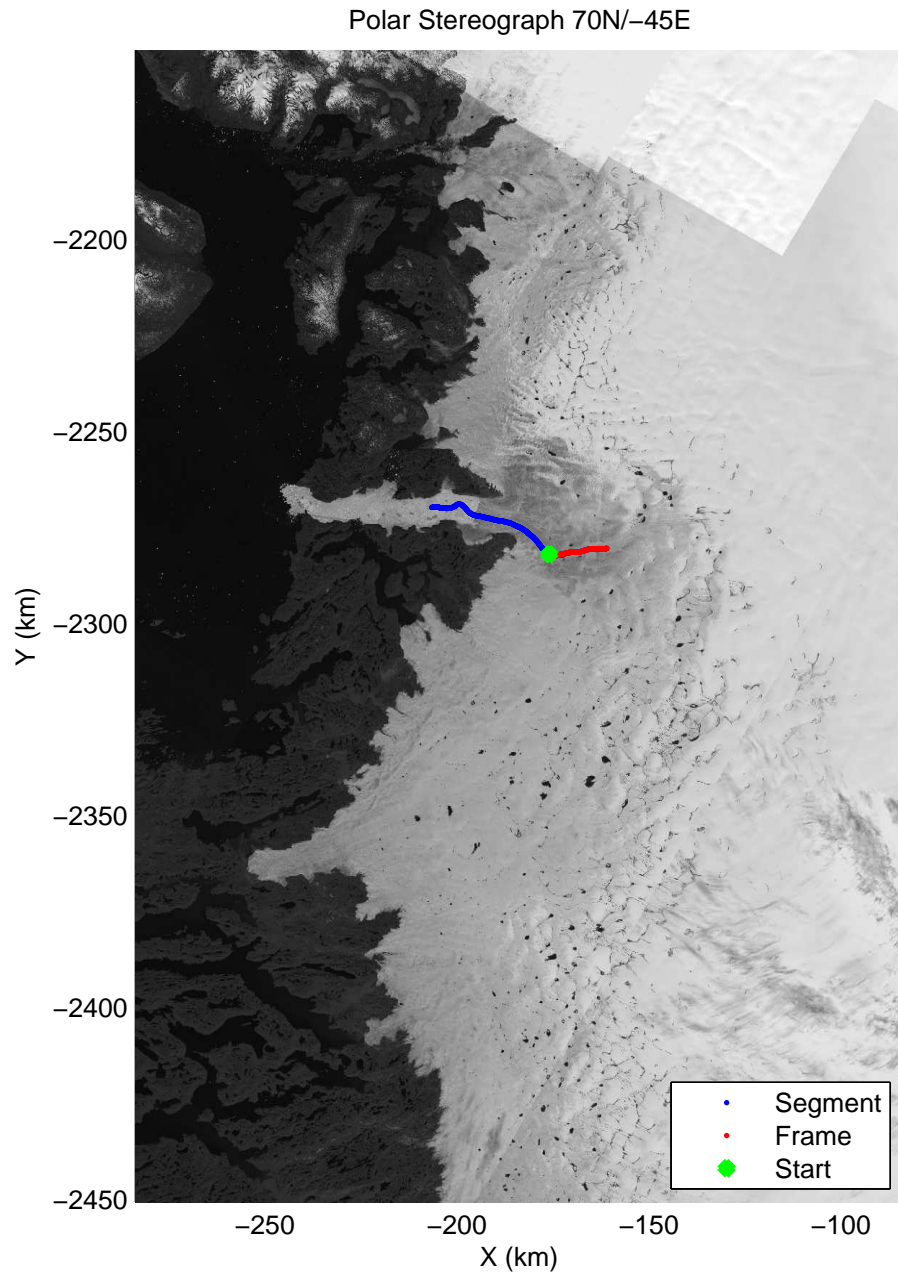

mcrds 2008_Greenland_TO: "Jakobshavn Grid" 20080715_03_001: 11:48:35.8 to 11:52:11.4 GPS

mcrds 2008_Greenland_TO: "Jakobshavn Grid" 20080715_03_001: 11:48:35.8 to 11:52:11.4 GPS

Polar Stereograph 70N/-45E

mcrds 2008_Greenland_TO: "Jakobshavn Grid" 20080715_03_002: 11:52:12.4 to 11:59:18.1 GPS

mcrds 2008_Greenland_TO: "Jakobshavn Grid" 20080715_03_002: 11:52:12.4 to 11:59:18.1 GPS

mcrds 2008_Greenland_TO: "Jakobshavn Grid" 20080715_03_003: 11:59:19.0 to 12:03:32.0 GPS

mcrds 2008_Greenland_TO: "Jakobshavn Grid" 20080715_03_003: 11:59:19.0 to 12:03:32.0 GPS