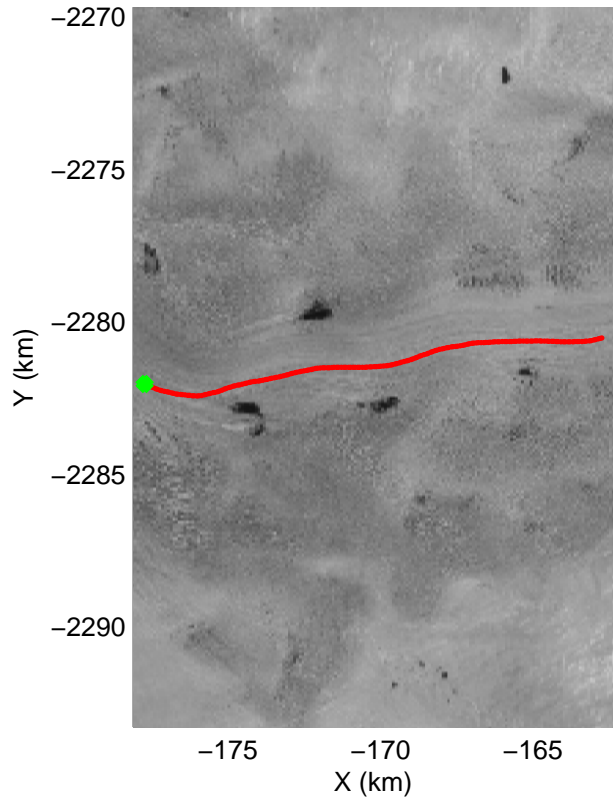

mcrds 2008_Greenland_TO: "Jakobshavn Grid" 20080715_03_001: 11:48:35.8 to 11:52:11.4 GPS

mcrds 2008_Greenland_TO: "Jakobshavn Grid" 20080715_03_001: 11:48:35.8 to 11:52:11.4 GPS

Polar Stereograph 70N/-45E

mcrds 2008_Greenland_TO: "Jakobshavn Grid" 20080715_03_002: 11:52:12.4 to 11:59:18.1 GPS

mcrds 2008_Greenland_TO: "Jakobshavn Grid" 20080715_03_002: 11:52:12.4 to 11:59:18.1 GPS

mcrds 2008_Greenland_TO: "Jakobshavn Grid" 20080715_03_003: 11:59:19.0 to 12:03:32.0 GPS

mcrds 2008_Greenland_TO: "Jakobshavn Grid" 20080715_03_003: 11:59:19.0 to 12:03:32.0 GPS