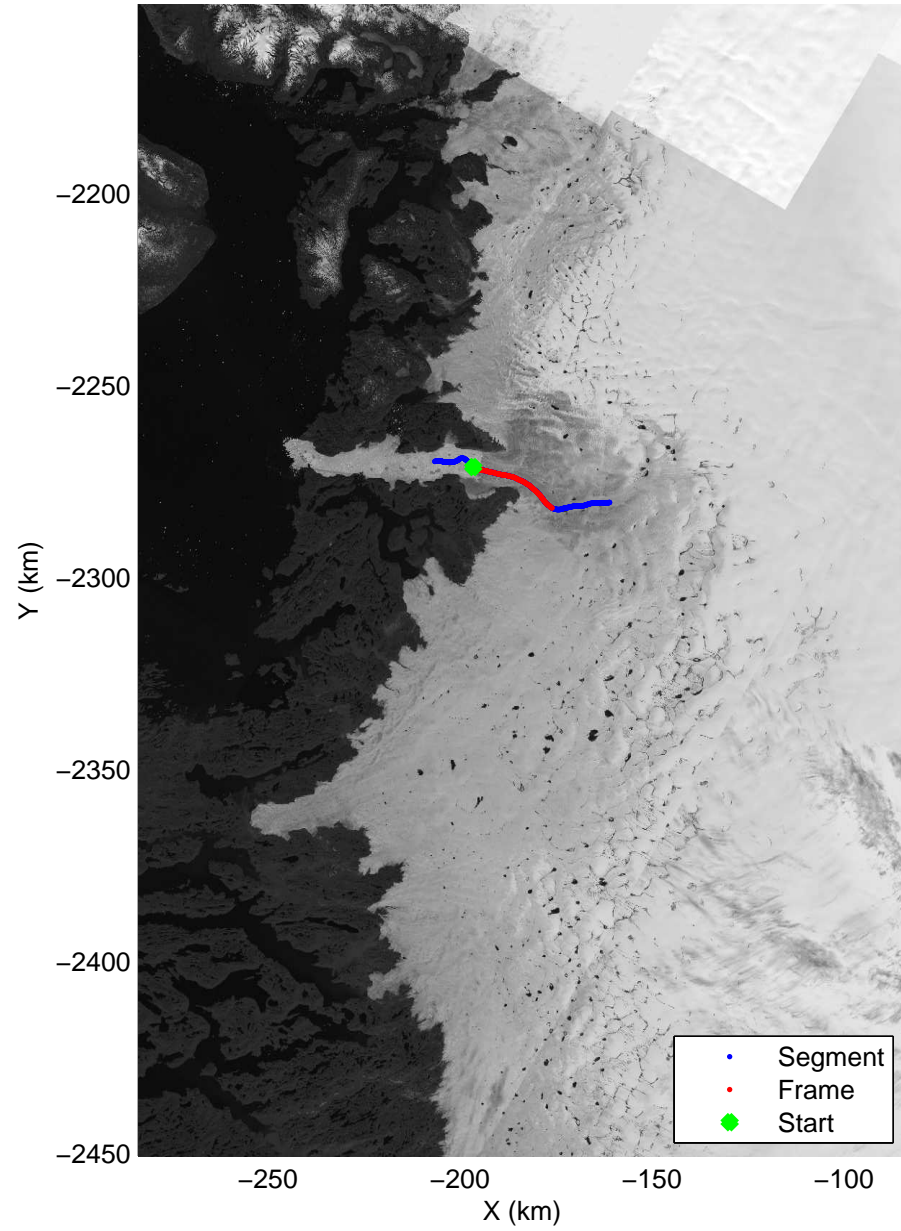

mcrds 2008_Greenland_TO: "Jakobshavn Grid" 20080715_03_001: 11:48:35.8 to 11:52:11.4 GPS

mcrds 2008_Greenland_TO: "Jakobshavn Grid" 20080715_03_001: 11:48:35.8 to 11:52:11.4 GPS

Polar Stereograph 70N/-45E

mcrds 2008_Greenland_TO: "Jakobshavn Grid" 20080715_03_002: 11:52:12.4 to 11:59:18.1 GPS

mcrds 2008_Greenland_TO: "Jakobshavn Grid" 20080715_03_002: 11:52:12.4 to 11:59:18.1 GPS

mcrds 2008_Greenland_TO: "Jakobshavn Grid" 20080715_03_003: 11:59:19.0 to 12:03:32.0 GPS

mcrds 2008_Greenland_TO: "Jakobshavn Grid" 20080715_03_003: 11:59:19.0 to 12:03:32.0 GPS