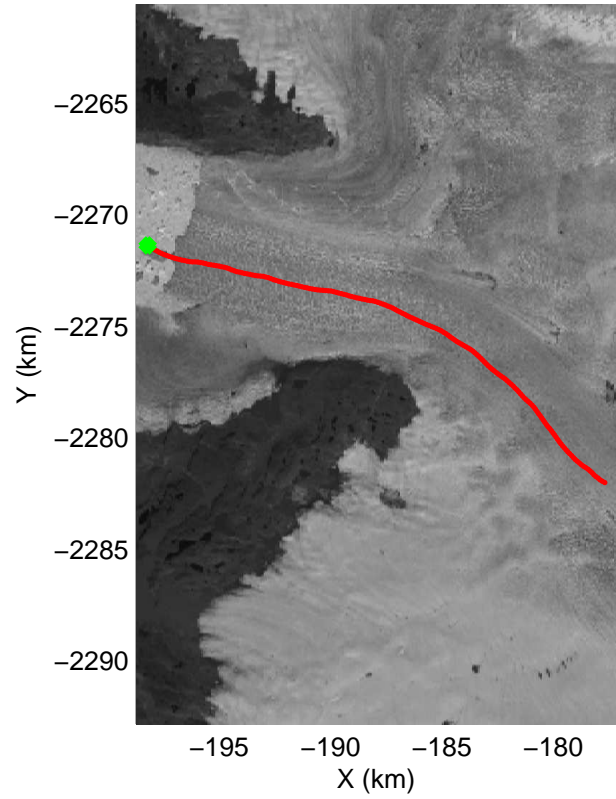

mcrds 2008_Greenland_TO: "Jakobshavn Grid" 20080715_03_001: 11:48:35.8 to 11:52:11.4 GPS

mcrds 2008_Greenland_TO: "Jakobshavn Grid" 20080715_03_001: 11:48:35.8 to 11:52:11.4 GPS

Polar Stereograph 70N/-45E

mcrds 2008_Greenland_TO: "Jakobshavn Grid" 20080715_03_002: 11:52:12.4 to 11:59:18.1 GPS

mcrds 2008_Greenland_TO: "Jakobshavn Grid" 20080715_03_002: 11:52:12.4 to 11:59:18.1 GPS

mcrds 2008_Greenland_TO: "Jakobshavn Grid" 20080715_03_003: 11:59:19.0 to 12:03:32.0 GPS

mcrds 2008_Greenland_TO: "Jakobshavn Grid" 20080715_03_003: 11:59:19.0 to 12:03:32.0 GPS