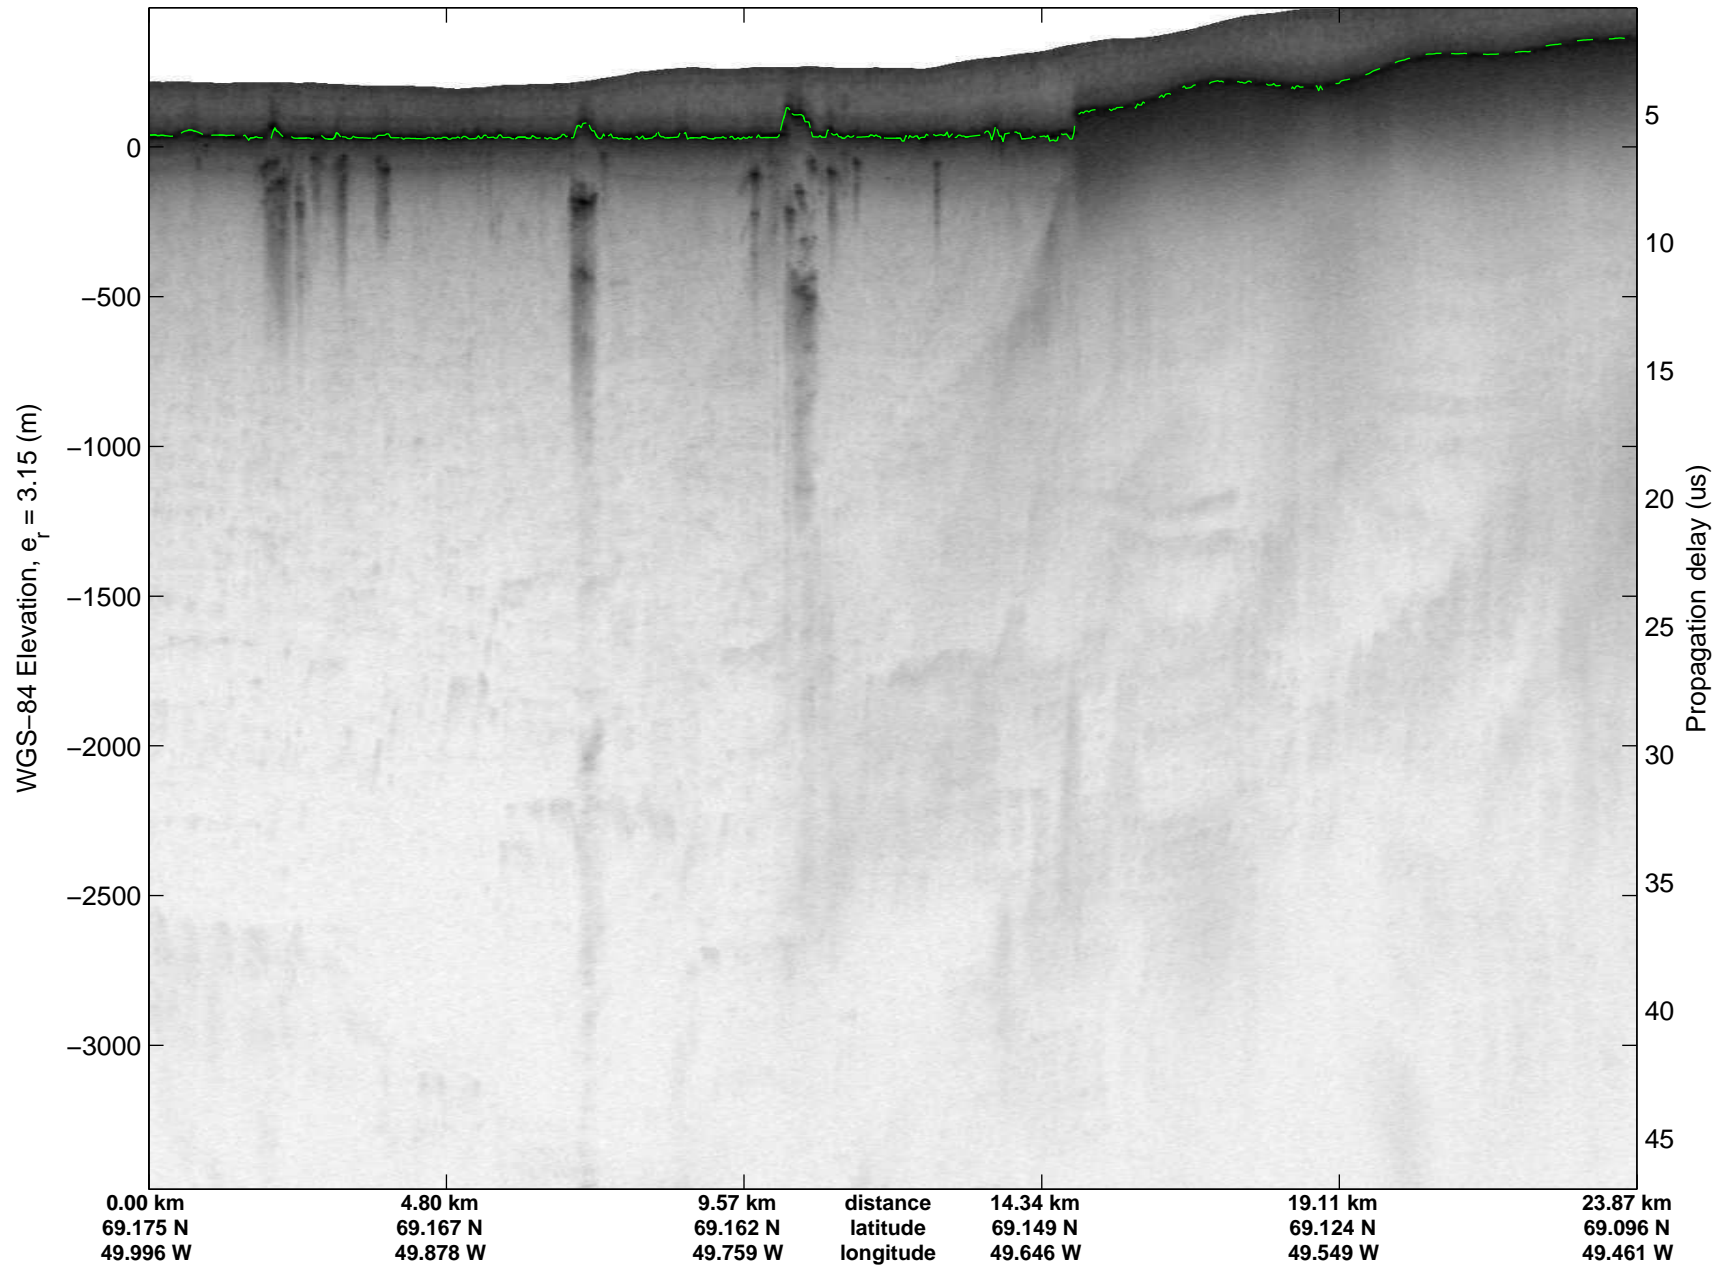

mcrds 2008_Greenland_TO: "Jakobshavn Grid" 20080715_03_001: 11:48:35.8 to 11:52:11.4 GPS

mcrds 2008_Greenland_TO: "Jakobshavn Grid" 20080715_03_001: 11:48:35.8 to 11:52:11.4 GPS

Polar Stereograph 70N/-45E

mcrds 2008_Greenland_TO: "Jakobshavn Grid" 20080715_03_002: 11:52:12.4 to 11:59:18.1 GPS

mcrds 2008_Greenland_TO: "Jakobshavn Grid" 20080715_03_002: 11:52:12.4 to 11:59:18.1 GPS

mcrds 2008_Greenland_TO: "Jakobshavn Grid" 20080715_03_003: 11:59:19.0 to 12:03:32.0 GPS

mcrds 2008_Greenland_TO: "Jakobshavn Grid" 20080715_03_003: 11:59:19.0 to 12:03:32.0 GPS