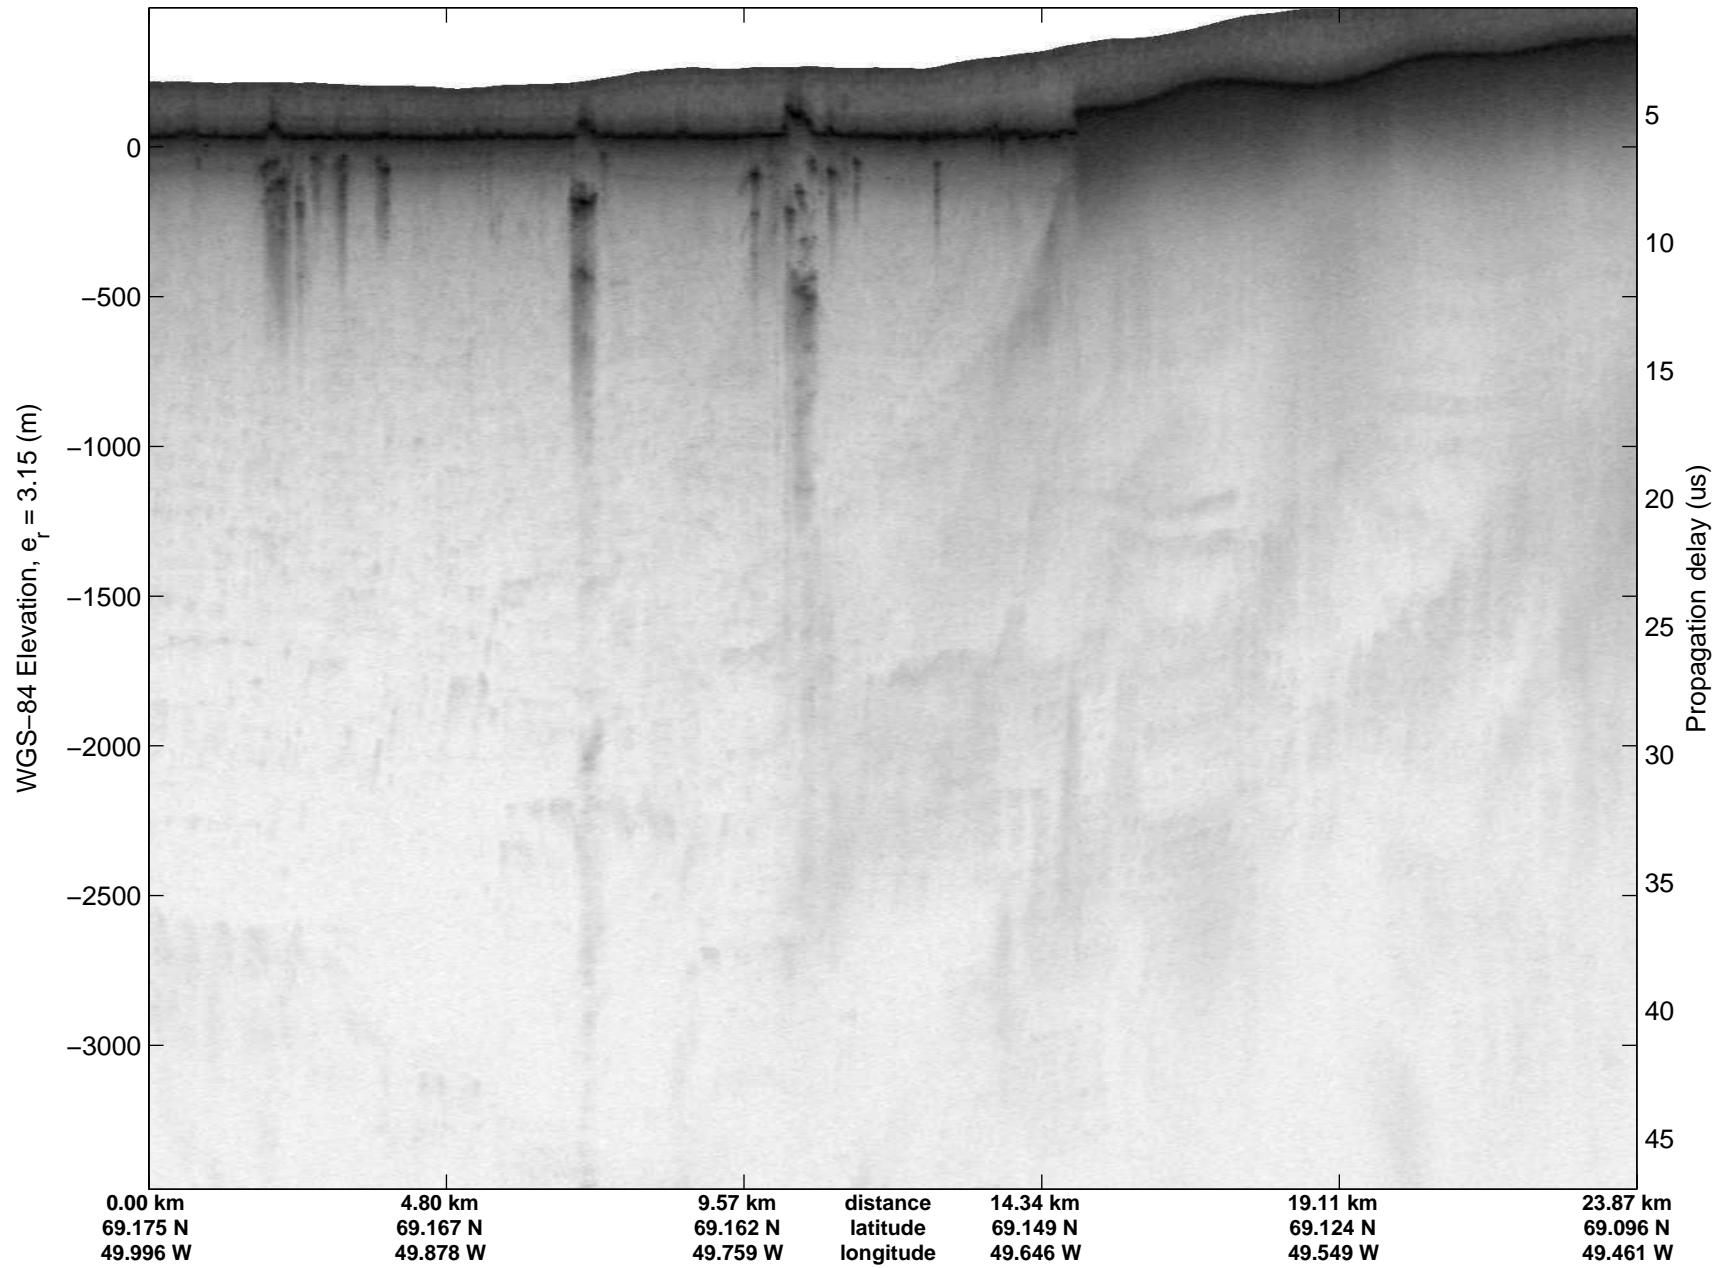

mcrds 2008_Greenland_TO: "Jakobshavn Grid" 20080715_03_001: 11:48:35.8 to 11:52:11.4 GPS

mcrds 2008_Greenland_TO: "Jakobshavn Grid" 20080715_03_001: 11:48:35.8 to 11:52:11.4 GPS

Polar Stereograph 70N/-45E

mcrds 2008_Greenland_TO: "Jakobshavn Grid" 20080715_03_002: 11:52:12.4 to 11:59:18.1 GPS

mcrds 2008_Greenland_TO: "Jakobshavn Grid" 20080715_03_002: 11:52:12.4 to 11:59:18.1 GPS

mcrds 2008_Greenland_TO: "Jakobshavn Grid" 20080715_03_003: 11:59:19.0 to 12:03:32.0 GPS

mcrds 2008_Greenland_TO: "Jakobshavn Grid" 20080715_03_003: 11:59:19.0 to 12:03:32.0 GPS