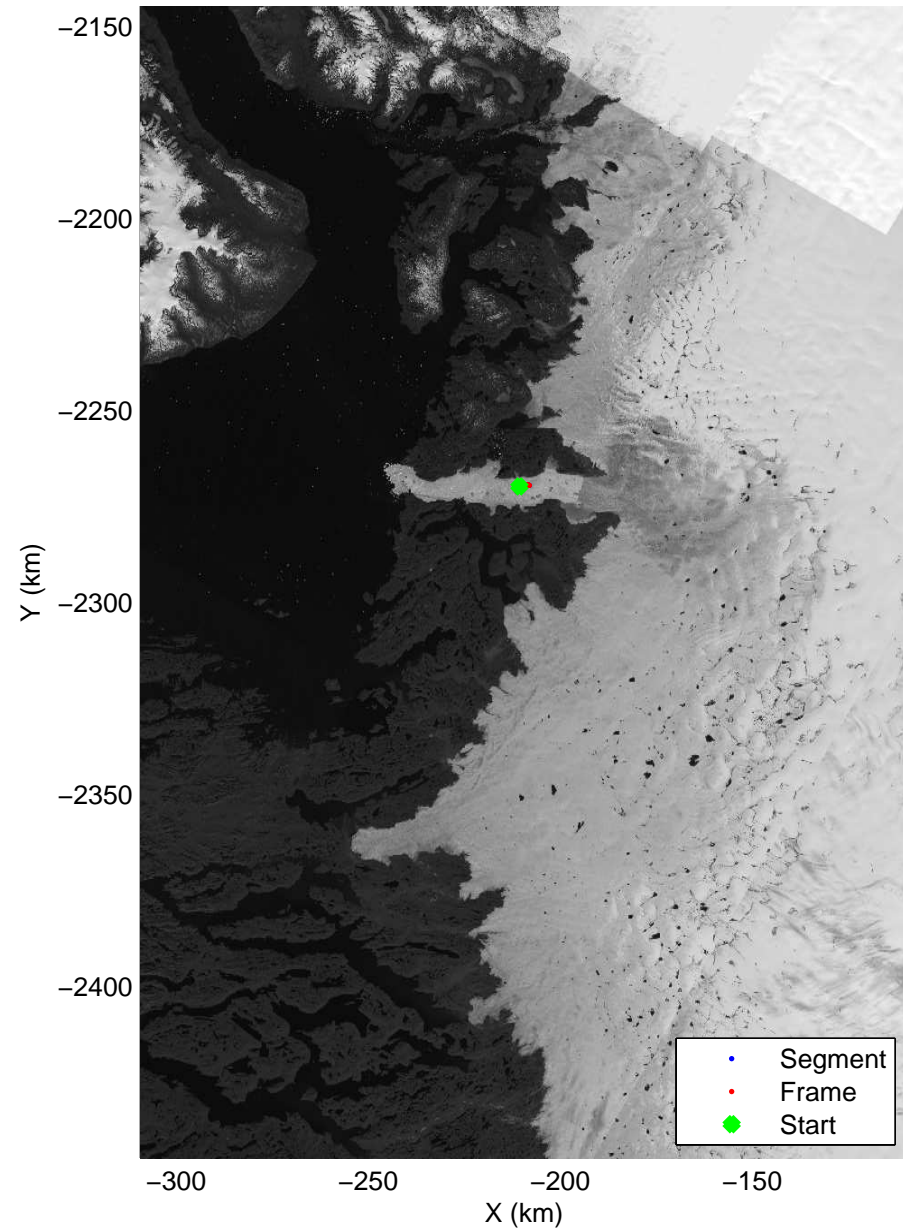

Polar Stereograph 70N/-45E

mcrds 2008_Greenland_TO: "Jakobshavn Grid" 20080715_02_001: 11:47:16.5 to 11:48:06.1 GPS

mcrds 2008_Greenland_TO: "Jakobshavn Grid" 20080715_02_001: 11:47:16.5 to 11:48:06.1 GPS