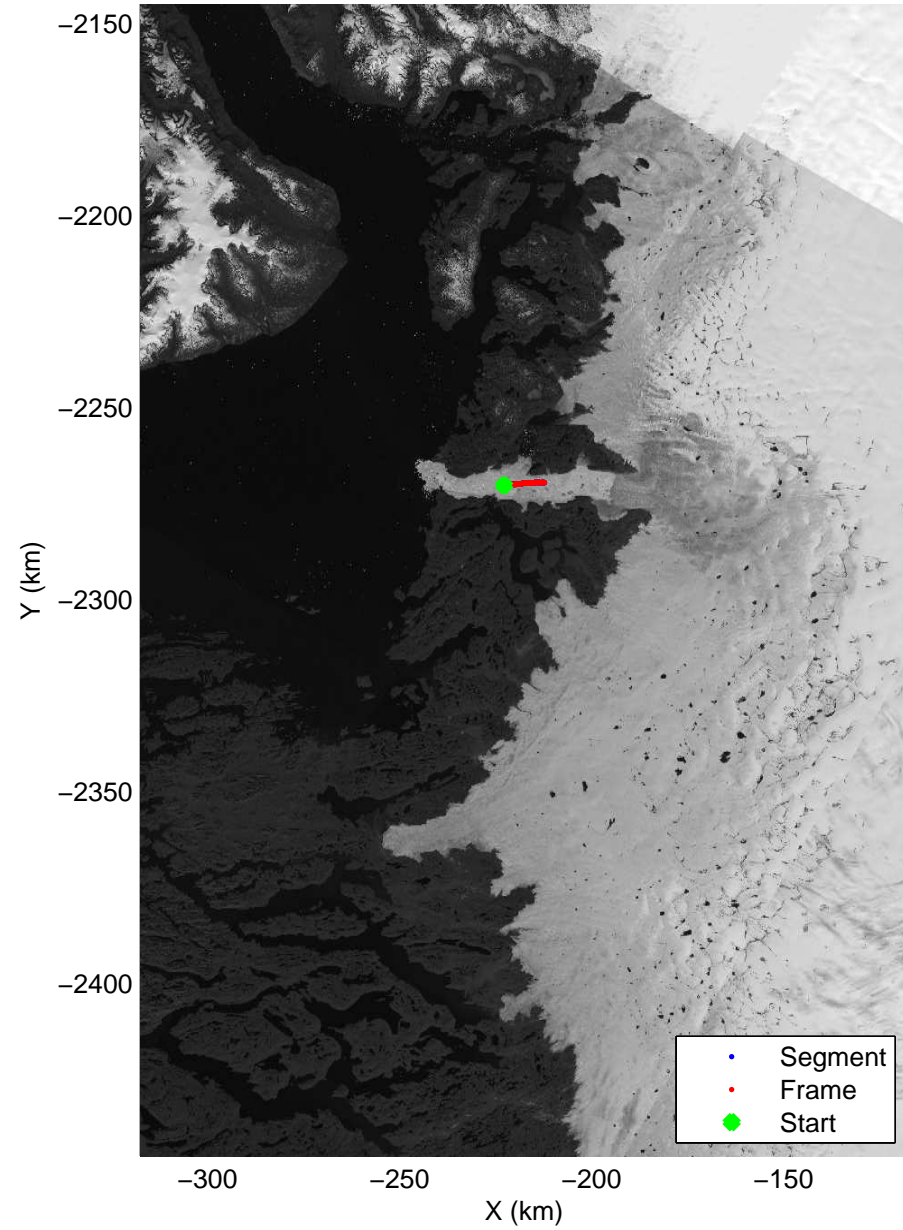

Polar Stereograph 70N/-45E

mcrds 2008_Greenland_TO: "Jakobshavn Grid" 20080715_01_001: 11:43:21.7 to 11:46:46.9 GPS

mcrds 2008_Greenland_TO: "Jakobshavn Grid" 20080715_01_001: 11:43:21.7 to 11:46:46.9 GPS