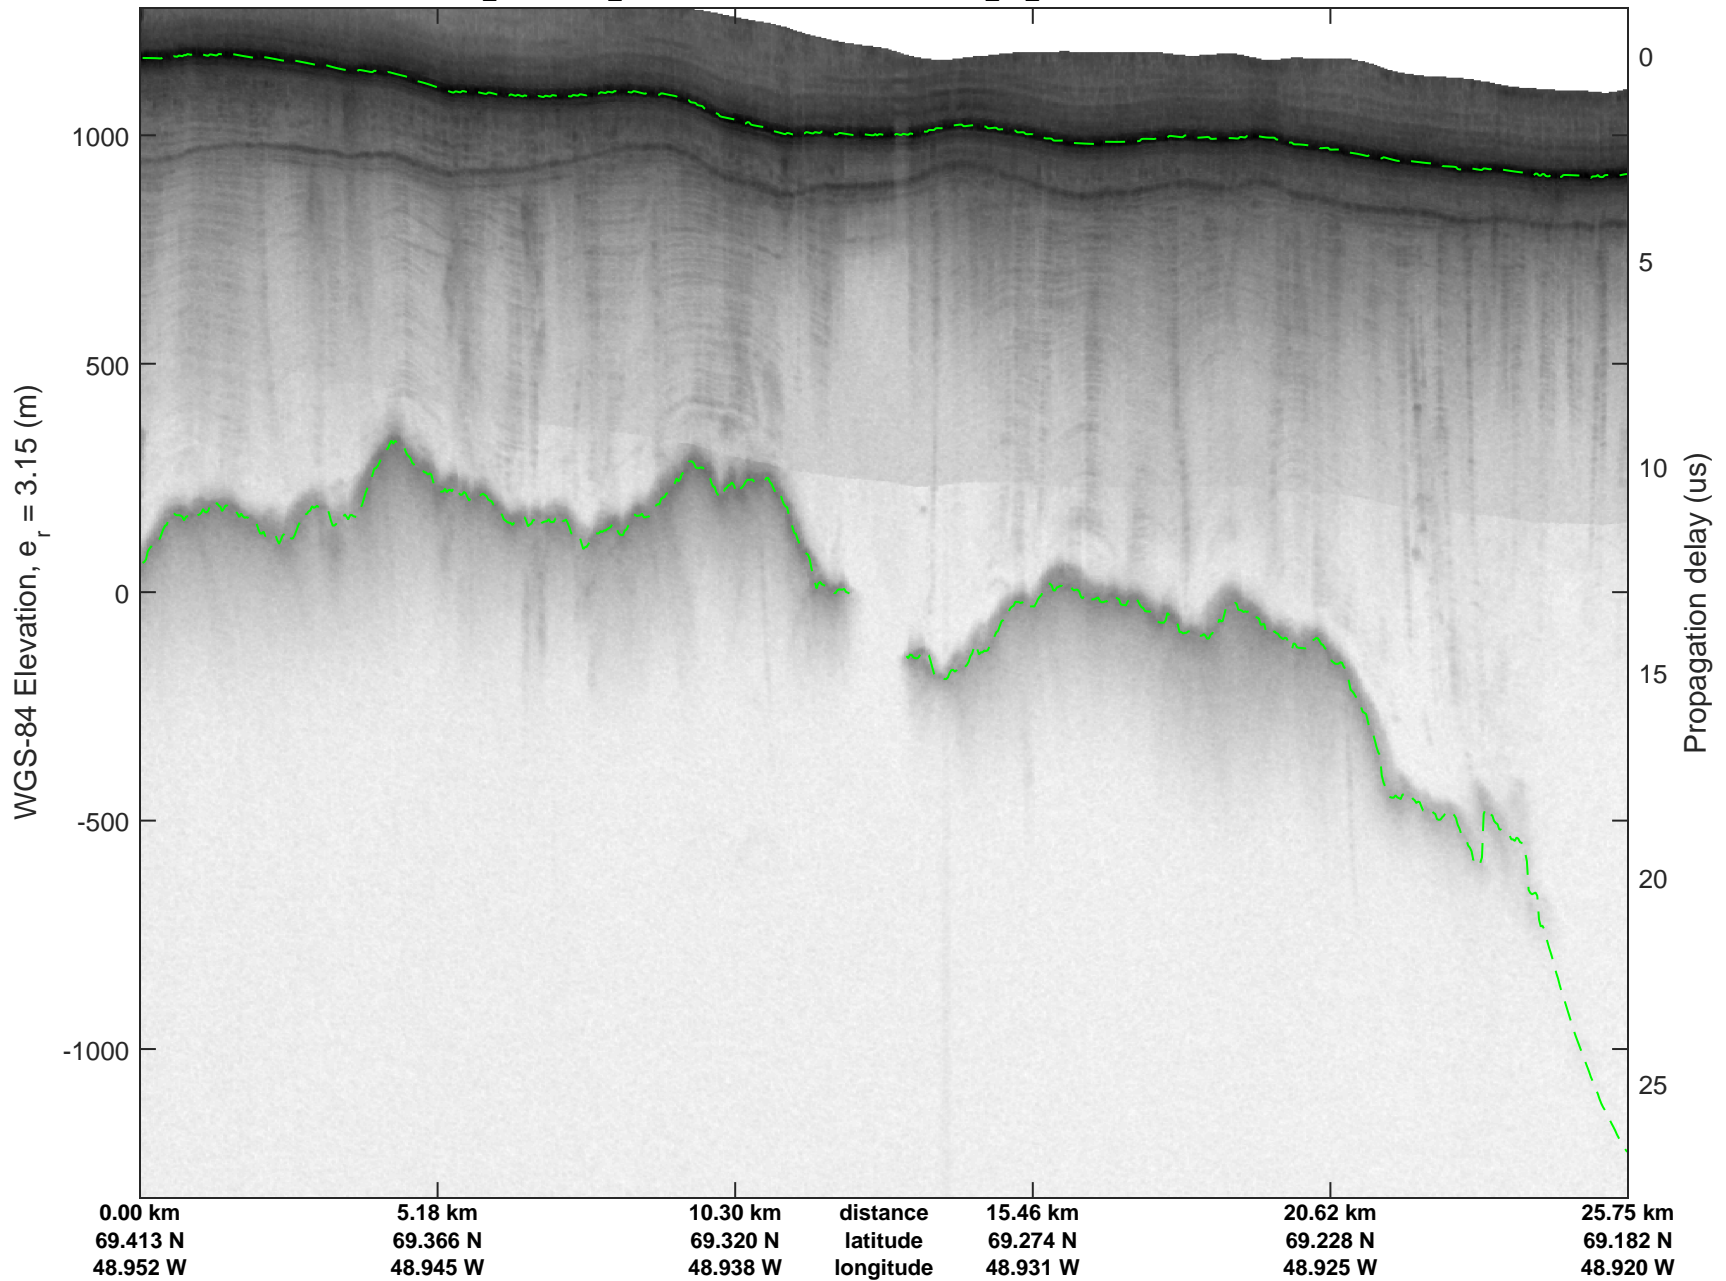

Jakobshavn Grid
20080711_03_001
Polar Stereograph 70N/-45E

mcrds 2008_Greenland_TO: "Jakobshavn Grid" 20080711_03_001: 19:58:54.7 to 20:04:59.8 GPS

mcrds 2008_Greenland_TO: "Jakobshavn Grid" 20080711_03_001: 19:58:54.7 to 20:04:59.8 GPS

Jakobshavn Grid
20080711_03_002
Polar Stereograph 70N/-45E

mcrds 2008_Greenland_TO: "Jakobshavn Grid" 20080711_03_002: 20:05:01.0 to 20:10:31.0 GPS

mcrds 2008_Greenland_TO: "Jakobshavn Grid" 20080711_03_002: 20:05:01.0 to 20:10:31.0 GPS

Jakobshavn Grid
 20080711_03_003
 Polar Stereograph 70N/-45E

mcrds 2008_Greenland_TO: "Jakobshavn Grid" 20080711_03_003: 20:10:31.8 to 20:16:10.3 GPS

mcrds 2008_Greenland_TO: "Jakobshavn Grid" 20080711_03_003: 20:10:31.8 to 20:16:10.3 GPS