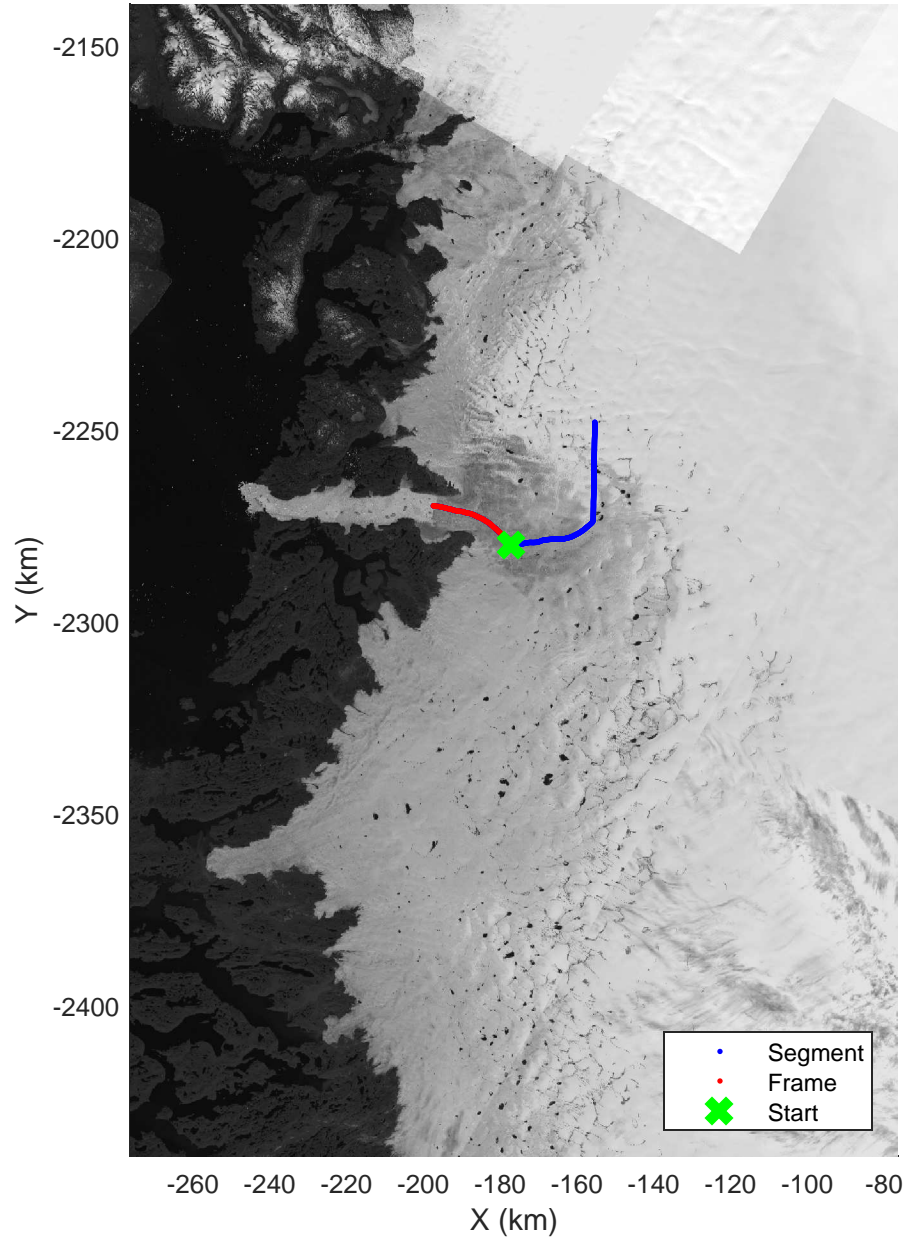

Jakobshavn Grid
20080711_03_001
Polar Stereograph 70N/-45E

mcrds 2008_Greenland_TO: "Jakobshavn Grid" 20080711_03_001: 19:58:54.7 to 20:04:59.8 GPS

mcrds 2008_Greenland_TO: "Jakobshavn Grid" 20080711_03_001: 19:58:54.7 to 20:04:59.8 GPS

Jakobshavn Grid
20080711_03_002
Polar Stereograph 70N/-45E

mcrds 2008_Greenland_TO: "Jakobshavn Grid" 20080711_03_002: 20:05:01.0 to 20:10:31.0 GPS

mcrds 2008_Greenland_TO: "Jakobshavn Grid" 20080711_03_002: 20:05:01.0 to 20:10:31.0 GPS

Jakobshavn Grid
 20080711_03_003
 Polar Stereograph 70N/-45E

mcrds 2008_Greenland_TO: "Jakobshavn Grid" 20080711_03_003: 20:10:31.8 to 20:16:10.3 GPS

mcrds 2008_Greenland_TO: "Jakobshavn Grid" 20080711_03_003: 20:10:31.8 to 20:16:10.3 GPS