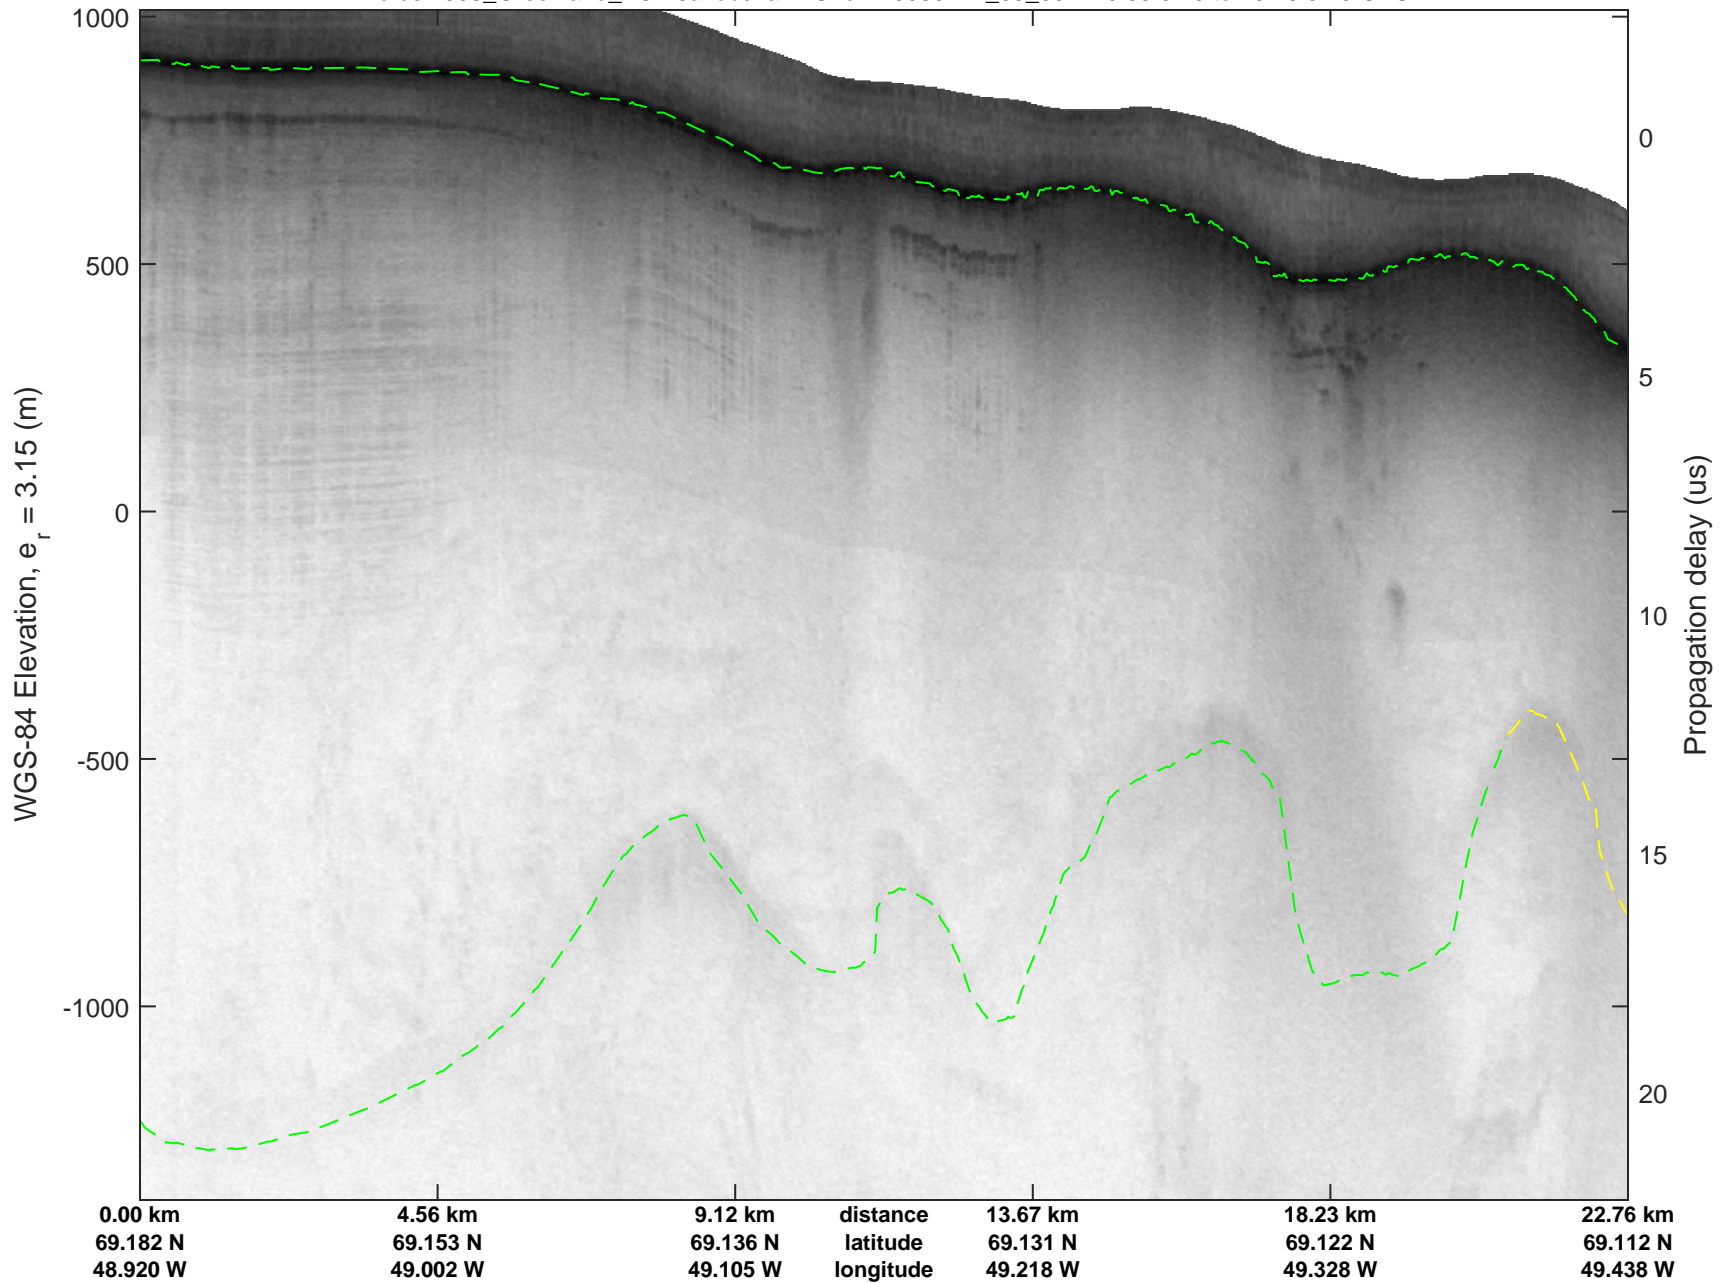

Jakobshavn Grid
20080711_03_001
Polar Stereograph 70N/-45E

mcrds 2008_Greenland_TO: "Jakobshavn Grid" 20080711_03_001: 19:58:54.7 to 20:04:59.8 GPS

mcrds 2008_Greenland_TO: "Jakobshavn Grid" 20080711_03_001: 19:58:54.7 to 20:04:59.8 GPS

Jakobshavn Grid
20080711_03_002
Polar Stereograph 70N/-45E

mcrds 2008_Greenland_TO: "Jakobshavn Grid" 20080711_03_002: 20:05:01.0 to 20:10:31.0 GPS

mcrds 2008_Greenland_TO: "Jakobshavn Grid" 20080711_03_002: 20:05:01.0 to 20:10:31.0 GPS

Jakobshavn Grid
 20080711_03_003
 Polar Stereograph 70N/-45E

mcrds 2008_Greenland_TO: "Jakobshavn Grid" 20080711_03_003: 20:10:31.8 to 20:16:10.3 GPS

mcrds 2008_Greenland_TO: "Jakobshavn Grid" 20080711_03_003: 20:10:31.8 to 20:16:10.3 GPS