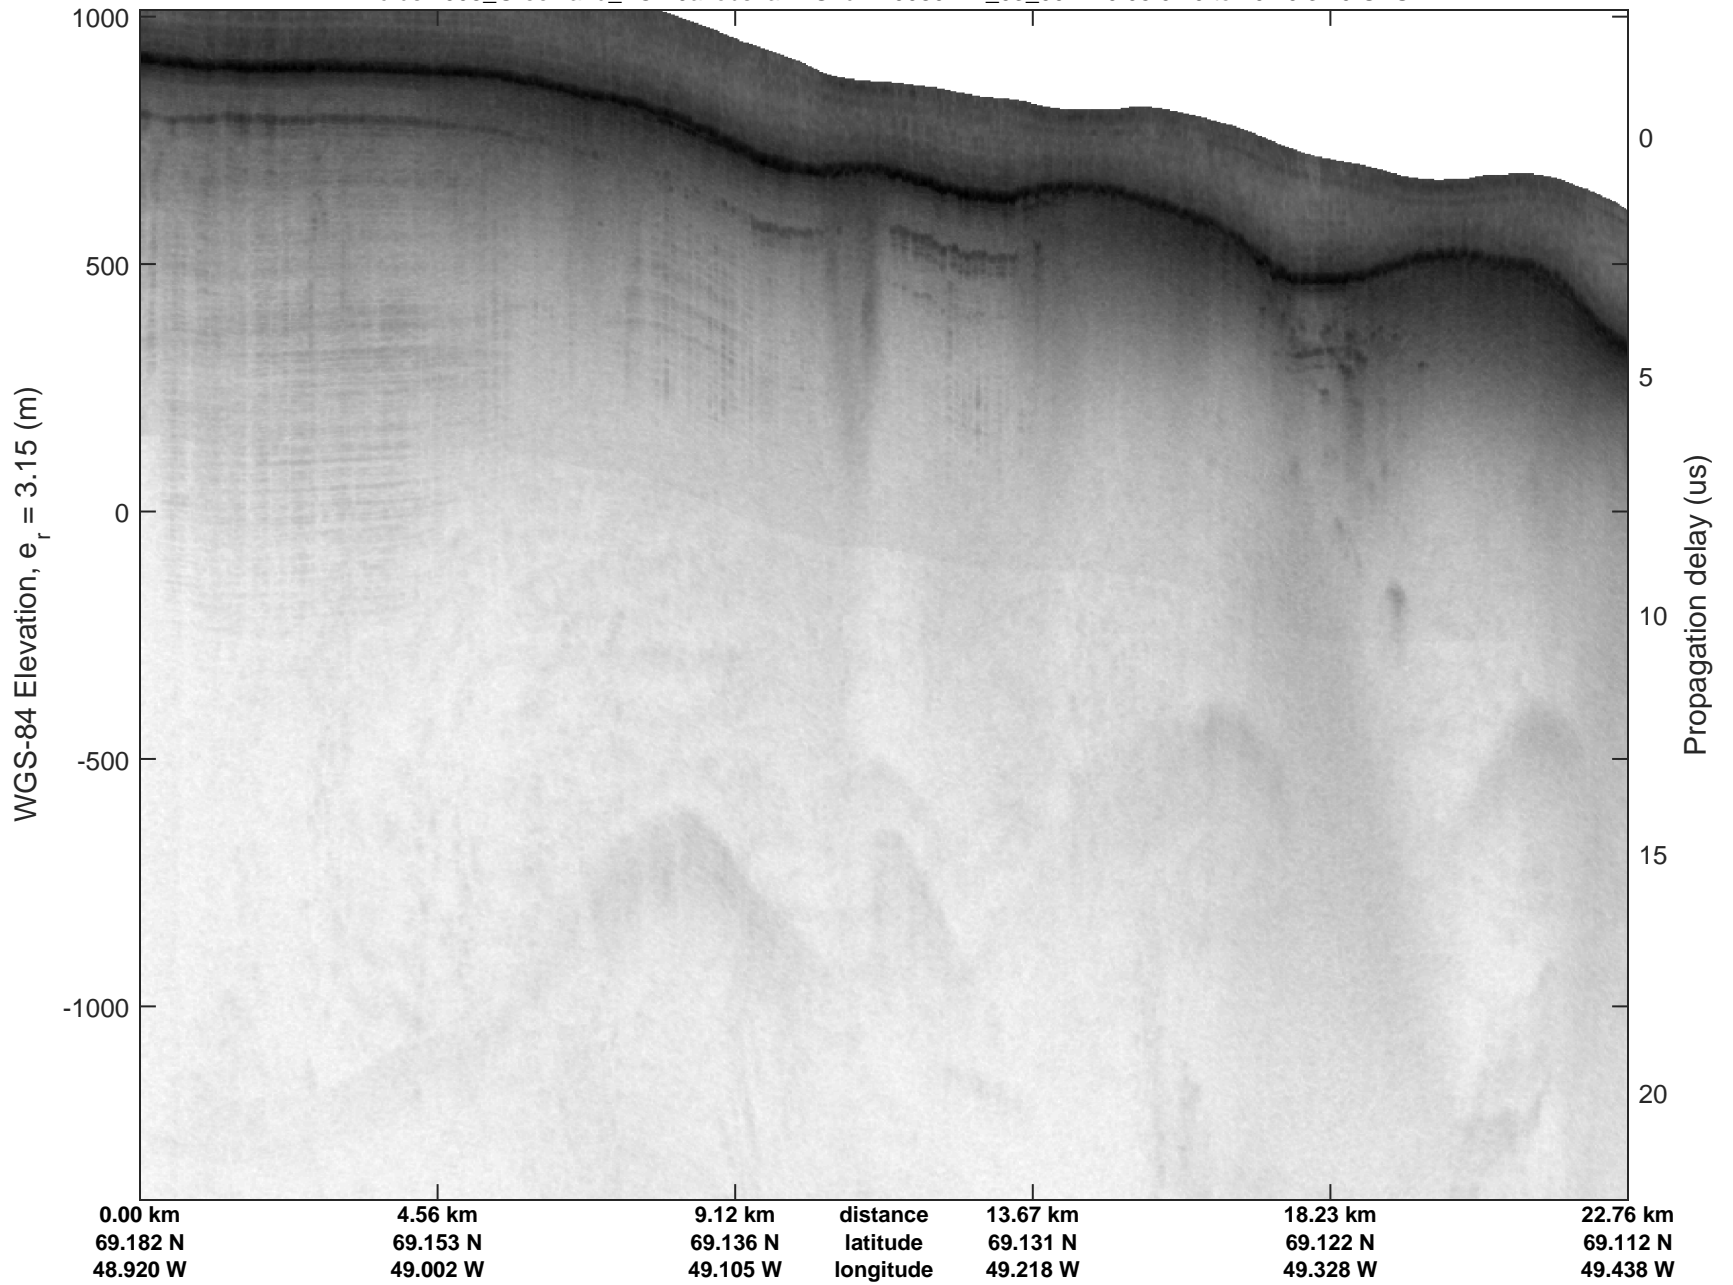

Jakobshavn Grid
20080711_03_001
Polar Stereograph 70N/-45E

mcrds 2008_Greenland_TO: "Jakobshavn Grid" 20080711_03_001: 19:58:54.7 to 20:04:59.8 GPS

mcrds 2008_Greenland_TO: "Jakobshavn Grid" 20080711_03_001: 19:58:54.7 to 20:04:59.8 GPS

Jakobshavn Grid
20080711_03_002
Polar Stereograph 70N/-45E

mcrds 2008_Greenland_TO: "Jakobshavn Grid" 20080711_03_002: 20:05:01.0 to 20:10:31.0 GPS

mcrds 2008_Greenland_TO: "Jakobshavn Grid" 20080711_03_002: 20:05:01.0 to 20:10:31.0 GPS

Jakobshavn Grid
 20080711_03_003
 Polar Stereograph 70N/-45E

mcrds 2008_Greenland_TO: "Jakobshavn Grid" 20080711_03_003: 20:10:31.8 to 20:16:10.3 GPS

mcrds 2008_Greenland_TO: "Jakobshavn Grid" 20080711_03_003: 20:10:31.8 to 20:16:10.3 GPS