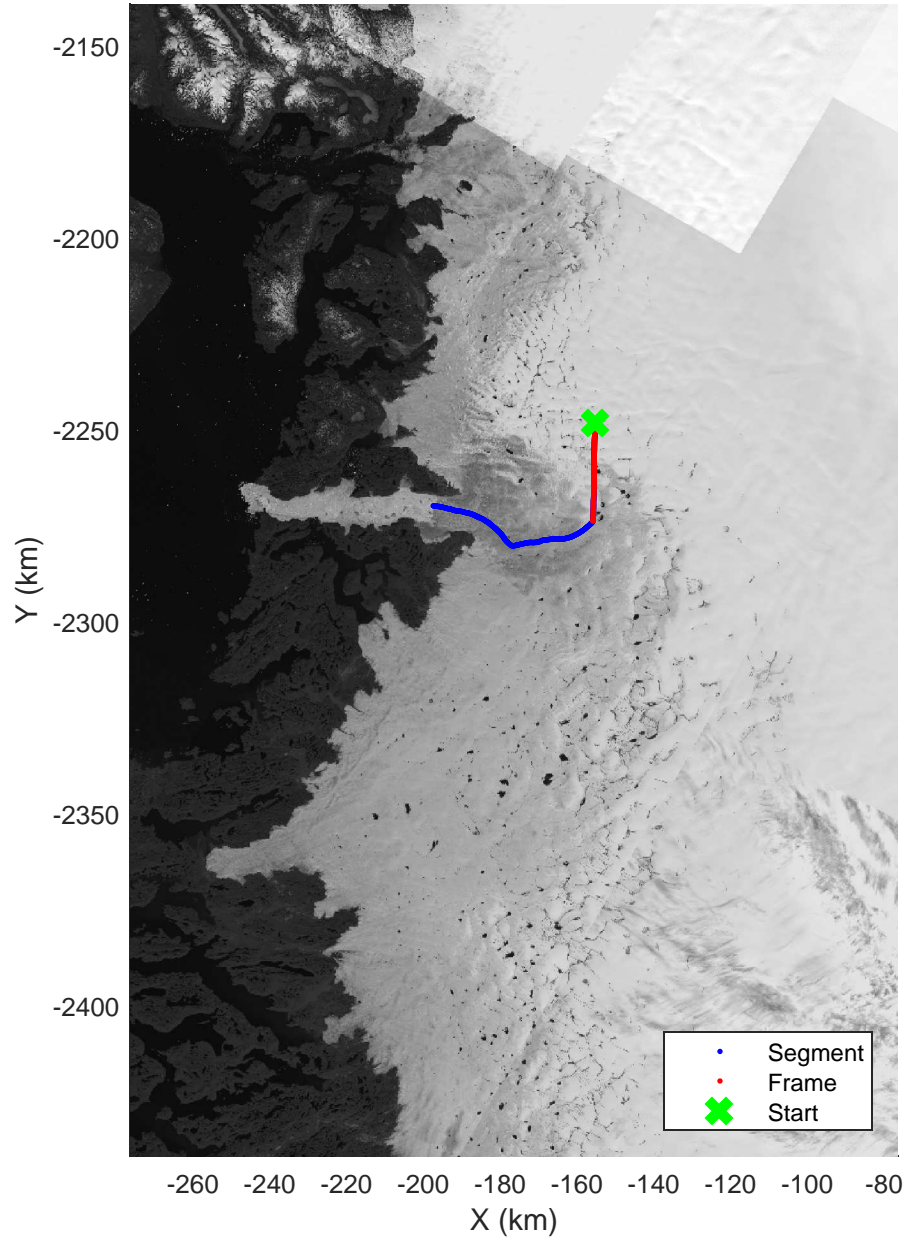

Jakobshavn Grid
20080711_03_001
Polar Stereograph 70N/-45E

mcrds 2008_Greenland_TO: "Jakobshavn Grid" 20080711_03_001: 19:58:54.7 to 20:04:59.8 GPS

mcrds 2008_Greenland_TO: "Jakobshavn Grid" 20080711_03_001: 19:58:54.7 to 20:04:59.8 GPS

Jakobshavn Grid
20080711_03_002
Polar Stereograph 70N/-45E

mcrds 2008_Greenland_TO: "Jakobshavn Grid" 20080711_03_002: 20:05:01.0 to 20:10:31.0 GPS

mcrds 2008_Greenland_TO: "Jakobshavn Grid" 20080711_03_002: 20:05:01.0 to 20:10:31.0 GPS

Jakobshavn Grid
 20080711_03_003
 Polar Stereograph 70N/-45E

mcrds 2008_Greenland_TO: "Jakobshavn Grid" 20080711_03_003: 20:10:31.8 to 20:16:10.3 GPS

mcrds 2008_Greenland_TO: "Jakobshavn Grid" 20080711_03_003: 20:10:31.8 to 20:16:10.3 GPS