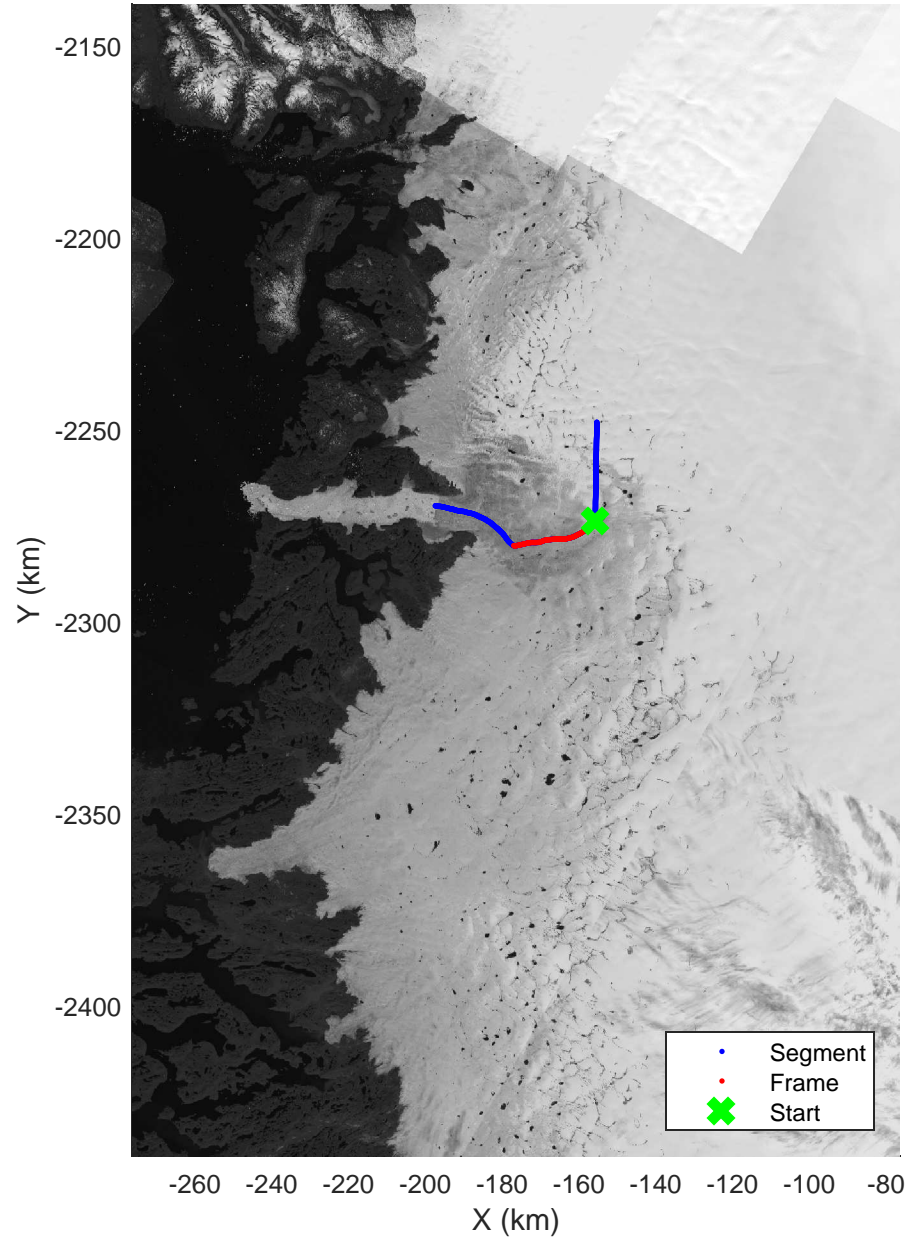

Jakobshavn Grid
20080711_03_001
Polar Stereograph 70N/-45E

mcrds 2008_Greenland_TO: "Jakobshavn Grid" 20080711_03_001: 19:58:54.7 to 20:04:59.8 GPS

mcrds 2008_Greenland_TO: "Jakobshavn Grid" 20080711_03_001: 19:58:54.7 to 20:04:59.8 GPS

Jakobshavn Grid
20080711_03_002
Polar Stereograph 70N/-45E

mcrds 2008_Greenland_TO: "Jakobshavn Grid" 20080711_03_002: 20:05:01.0 to 20:10:31.0 GPS

mcrds 2008_Greenland_TO: "Jakobshavn Grid" 20080711_03_002: 20:05:01.0 to 20:10:31.0 GPS

Jakobshavn Grid
 20080711_03_003
 Polar Stereograph 70N/-45E

mcrds 2008_Greenland_TO: "Jakobshavn Grid" 20080711_03_003: 20:10:31.8 to 20:16:10.3 GPS

mcrds 2008_Greenland_TO: "Jakobshavn Grid" 20080711_03_003: 20:10:31.8 to 20:16:10.3 GPS