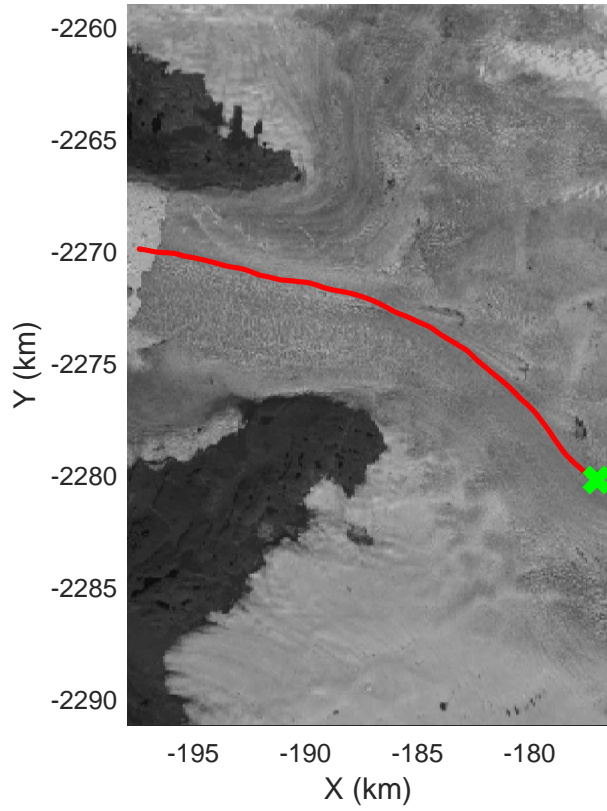

Jakobshavn Grid
20080711_03_001
Polar Stereograph 70N/-45E

mcrds 2008_Greenland_TO: "Jakobshavn Grid" 20080711_03_001: 19:58:54.7 to 20:04:59.8 GPS

mcrds 2008_Greenland_TO: "Jakobshavn Grid" 20080711_03_001: 19:58:54.7 to 20:04:59.8 GPS

Jakobshavn Grid
20080711_03_002
Polar Stereograph 70N/-45E

mcrds 2008_Greenland_TO: "Jakobshavn Grid" 20080711_03_002: 20:05:01.0 to 20:10:31.0 GPS

mcrds 2008_Greenland_TO: "Jakobshavn Grid" 20080711_03_002: 20:05:01.0 to 20:10:31.0 GPS

Jakobshavn Grid
 20080711_03_003
 Polar Stereograph 70N/-45E

mcrds 2008_Greenland_TO: "Jakobshavn Grid" 20080711_03_003: 20:10:31.8 to 20:16:10.3 GPS

mcrds 2008_Greenland_TO: "Jakobshavn Grid" 20080711_03_003: 20:10:31.8 to 20:16:10.3 GPS