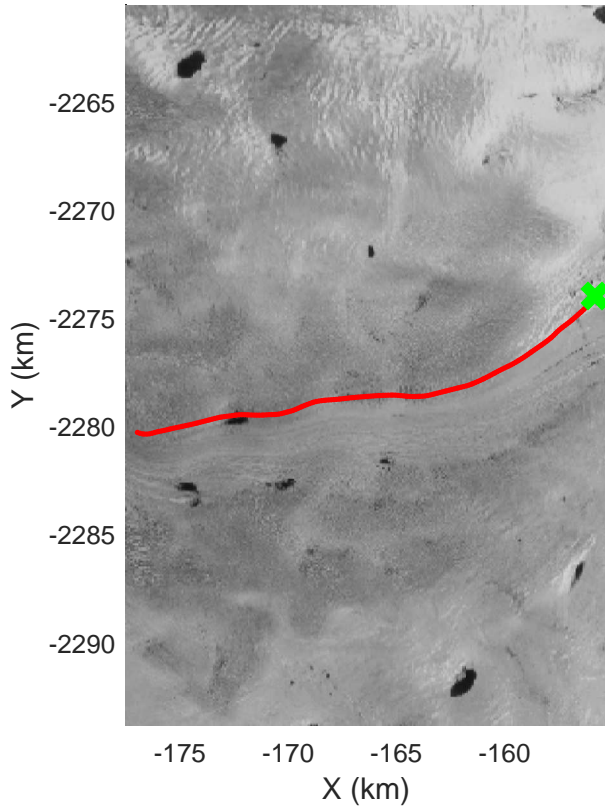

Jakobshavn Grid
20080711_03_001
Polar Stereograph 70N/-45E

mcrds 2008_Greenland_TO: "Jakobshavn Grid" 20080711_03_001: 19:58:54.7 to 20:04:59.8 GPS

mcrds 2008_Greenland_TO: "Jakobshavn Grid" 20080711_03_001: 19:58:54.7 to 20:04:59.8 GPS

Jakobshavn Grid
20080711_03_002
Polar Stereograph 70N/-45E

mcrds 2008_Greenland_TO: "Jakobshavn Grid" 20080711_03_002: 20:05:01.0 to 20:10:31.0 GPS

mcrds 2008_Greenland_TO: "Jakobshavn Grid" 20080711_03_002: 20:05:01.0 to 20:10:31.0 GPS

Jakobshavn Grid
 20080711_03_003
 Polar Stereograph 70N/-45E

mcrds 2008_Greenland_TO: "Jakobshavn Grid" 20080711_03_003: 20:10:31.8 to 20:16:10.3 GPS

mcrds 2008_Greenland_TO: "Jakobshavn Grid" 20080711_03_003: 20:10:31.8 to 20:16:10.3 GPS