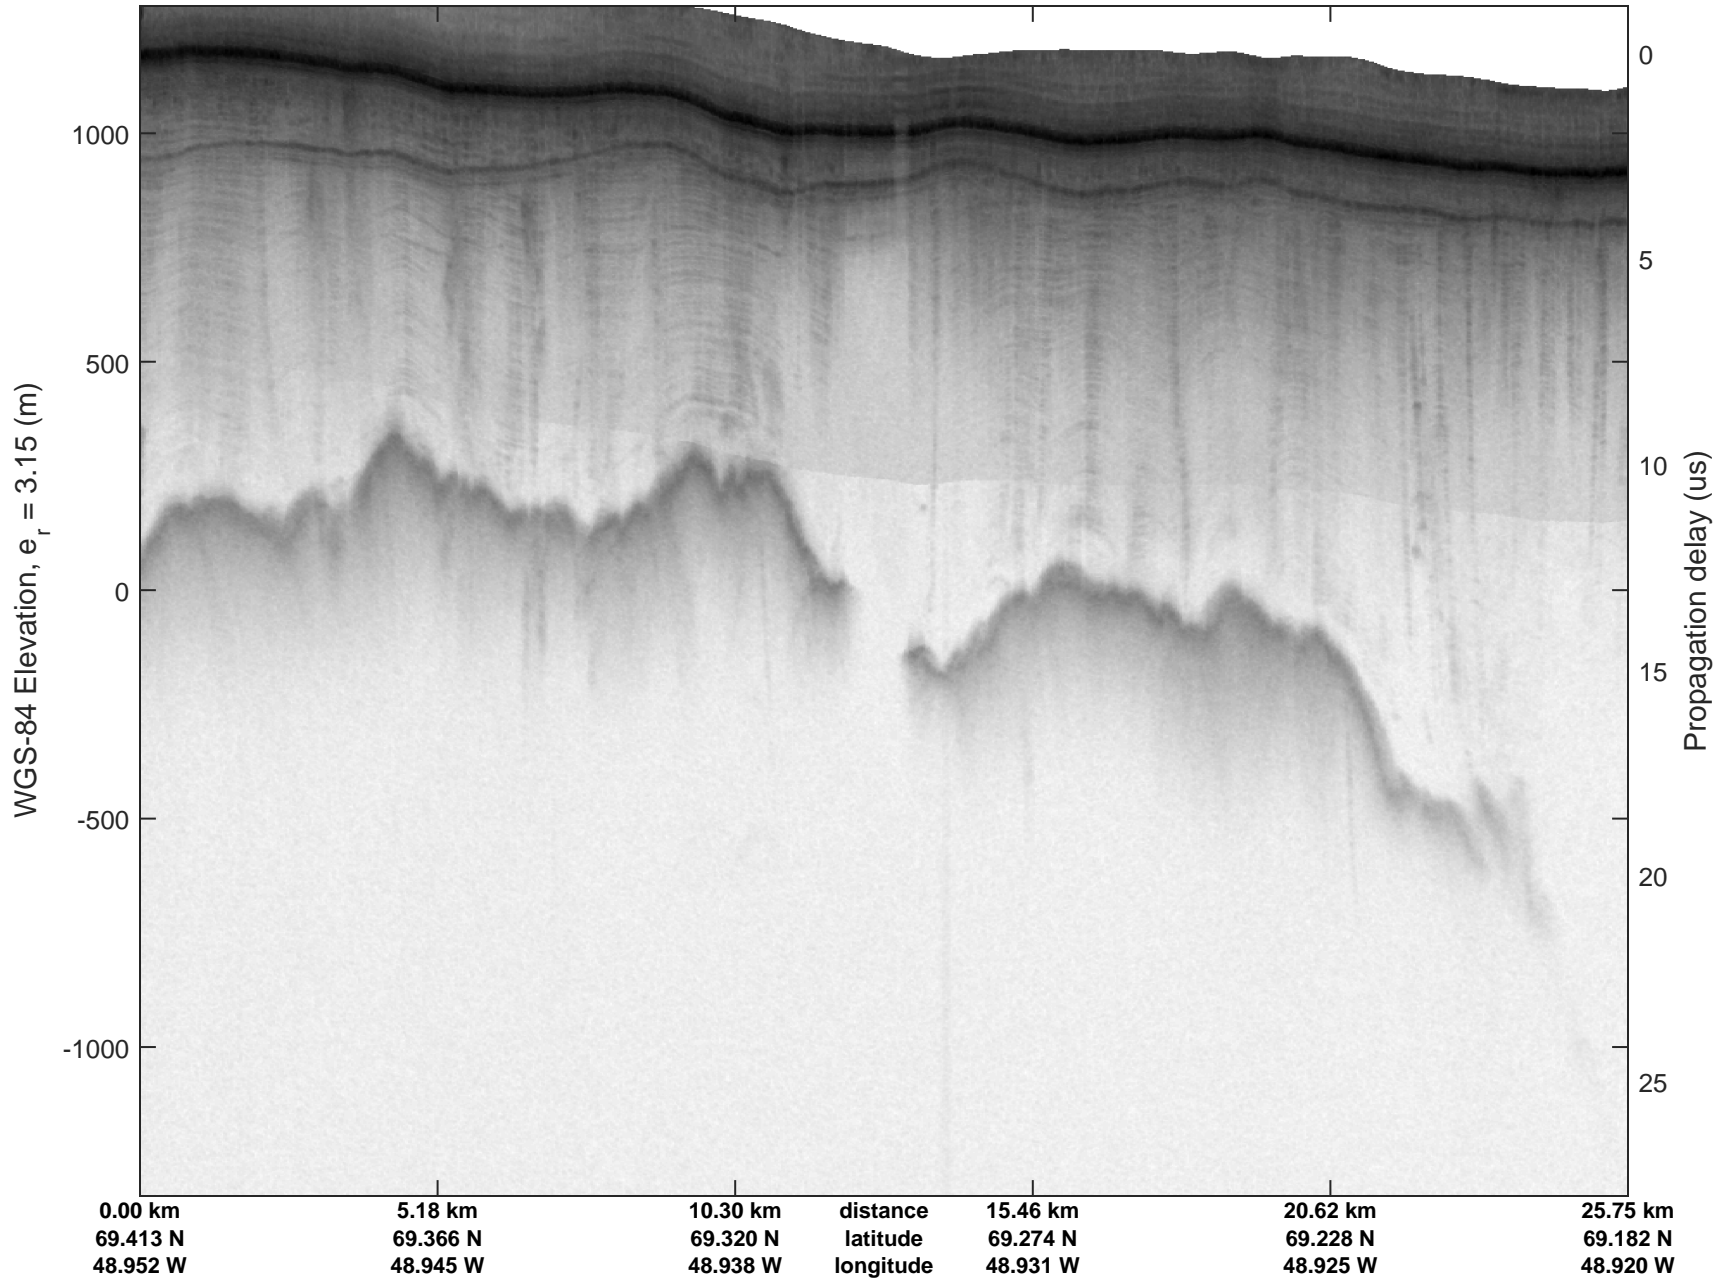

Jakobshavn Grid
20080711_03_001
Polar Stereograph 70N/-45E

mcrds 2008_Greenland_TO: "Jakobshavn Grid" 20080711_03_001: 19:58:54.7 to 20:04:59.8 GPS

mcrds 2008_Greenland_TO: "Jakobshavn Grid" 20080711_03_001: 19:58:54.7 to 20:04:59.8 GPS

Jakobshavn Grid
20080711_03_002
Polar Stereograph 70N/-45E

mcrds 2008_Greenland_TO: "Jakobshavn Grid" 20080711_03_002: 20:05:01.0 to 20:10:31.0 GPS

mcrds 2008_Greenland_TO: "Jakobshavn Grid" 20080711_03_002: 20:05:01.0 to 20:10:31.0 GPS

Jakobshavn Grid
 20080711_03_003
 Polar Stereograph 70N/-45E

mcrds 2008_Greenland_TO: "Jakobshavn Grid" 20080711_03_003: 20:10:31.8 to 20:16:10.3 GPS

mcrds 2008_Greenland_TO: "Jakobshavn Grid" 20080711_03_003: 20:10:31.8 to 20:16:10.3 GPS