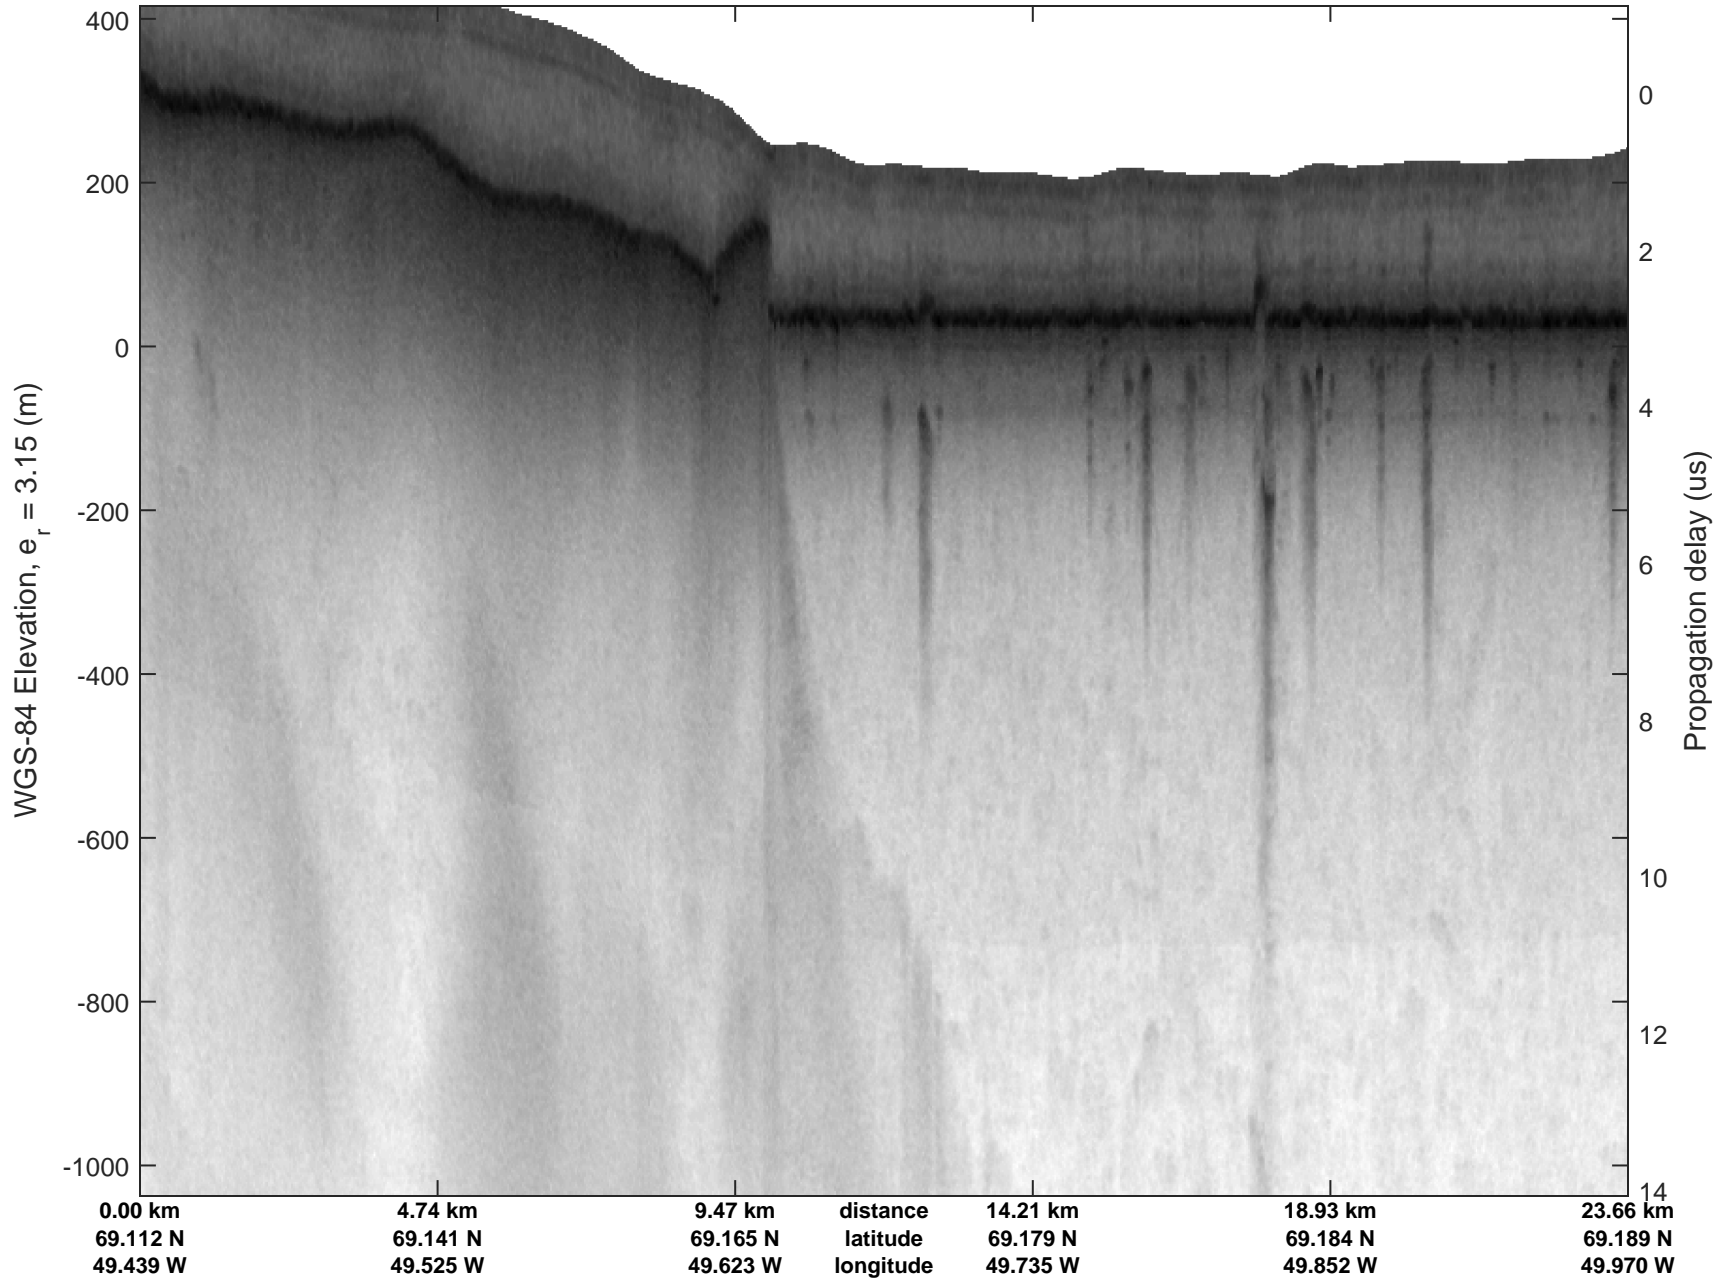

Jakobshavn Grid
20080711_03_001
Polar Stereograph 70N/-45E

mcrds 2008_Greenland_TO: "Jakobshavn Grid" 20080711_03_001: 19:58:54.7 to 20:04:59.8 GPS

mcrds 2008_Greenland_TO: "Jakobshavn Grid" 20080711_03_001: 19:58:54.7 to 20:04:59.8 GPS

Jakobshavn Grid
20080711_03_002
Polar Stereograph 70N/-45E

mcrds 2008_Greenland_TO: "Jakobshavn Grid" 20080711_03_002: 20:05:01.0 to 20:10:31.0 GPS

mcrds 2008_Greenland_TO: "Jakobshavn Grid" 20080711_03_002: 20:05:01.0 to 20:10:31.0 GPS

Jakobshavn Grid
 20080711_03_003
 Polar Stereograph 70N/-45E

mcrds 2008_Greenland_TO: "Jakobshavn Grid" 20080711_03_003: 20:10:31.8 to 20:16:10.3 GPS

mcrds 2008_Greenland_TO: "Jakobshavn Grid" 20080711_03_003: 20:10:31.8 to 20:16:10.3 GPS