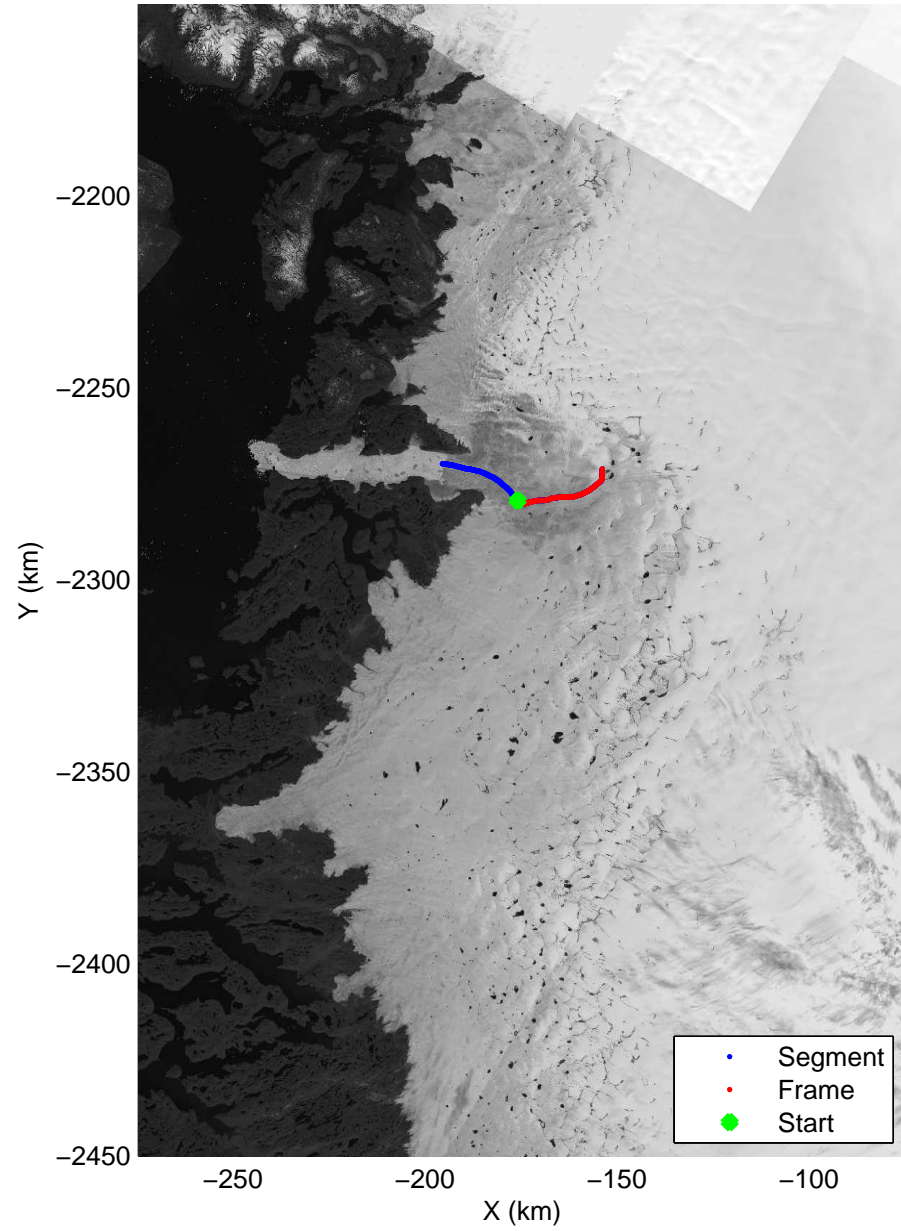

Polar Stereograph 70N/-45E

mcrds 2008_Greenland_TO: "Jakobshavn Grid" 20080711_01_001: 16:54:43.6 to 17:01:04.3 GPS

mcrds 2008_Greenland_TO: "Jakobshavn Grid" 20080711_01_001: 16:54:43.6 to 17:01:04.3 GPS

Polar Stereograph 70N/-45E

mcrds 2008_Greenland_TO: "Jakobshavn Grid" 20080711_01_002: 17:01:05.4 to 17:07:52.7 GPS

mcrds 2008_Greenland_TO: "Jakobshavn Grid" 20080711_01_002: 17:01:05.4 to 17:07:52.7 GPS