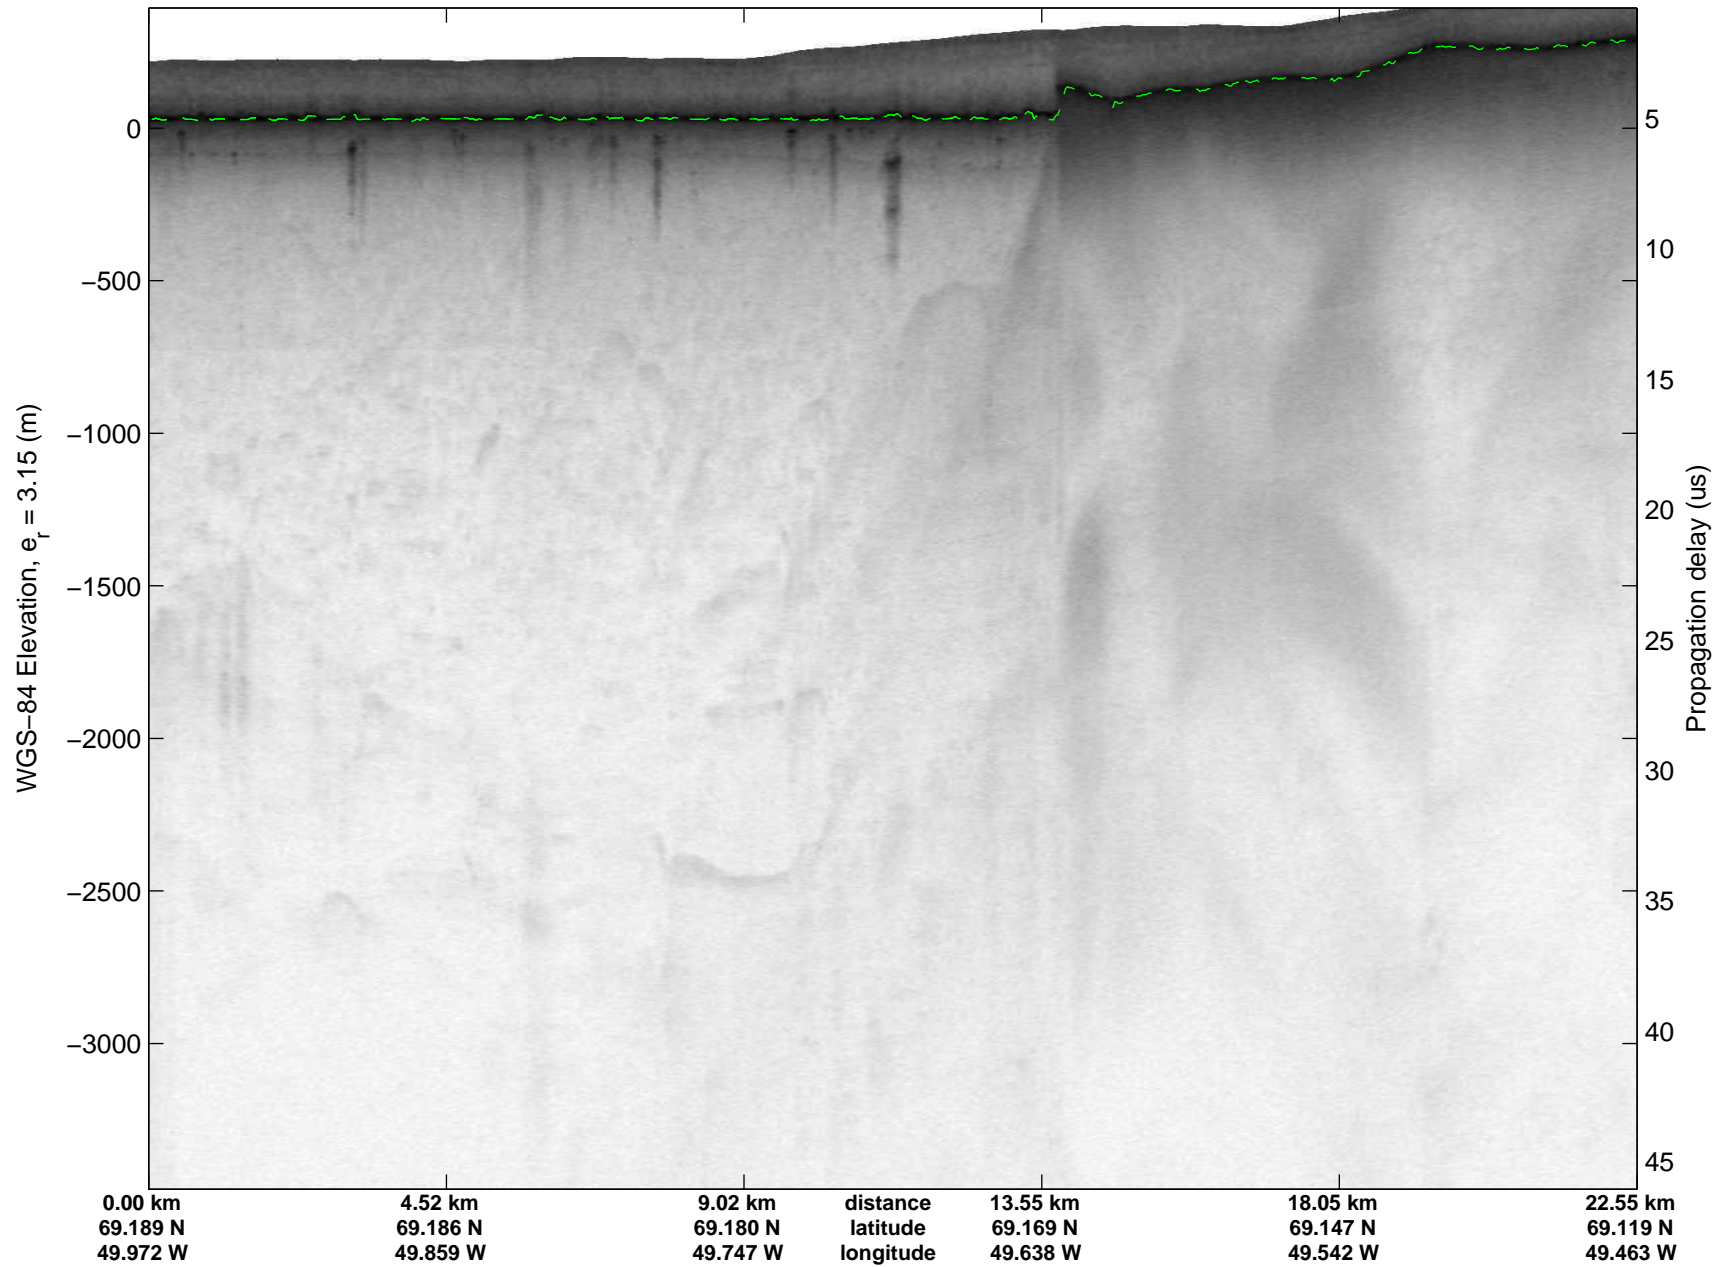

Polar Stereograph 70N/-45E

mcrds 2008_Greenland_TO: "Jakobshavn Grid" 20080711_01_001: 16:54:43.6 to 17:01:04.3 GPS

mcrds 2008_Greenland_TO: "Jakobshavn Grid" 20080711_01_001: 16:54:43.6 to 17:01:04.3 GPS

Polar Stereograph 70N/-45E

mcrds 2008_Greenland_TO: "Jakobshavn Grid" 20080711_01_002: 17:01:05.4 to 17:07:52.7 GPS

mcrds 2008_Greenland_TO: "Jakobshavn Grid" 20080711_01_002: 17:01:05.4 to 17:07:52.7 GPS