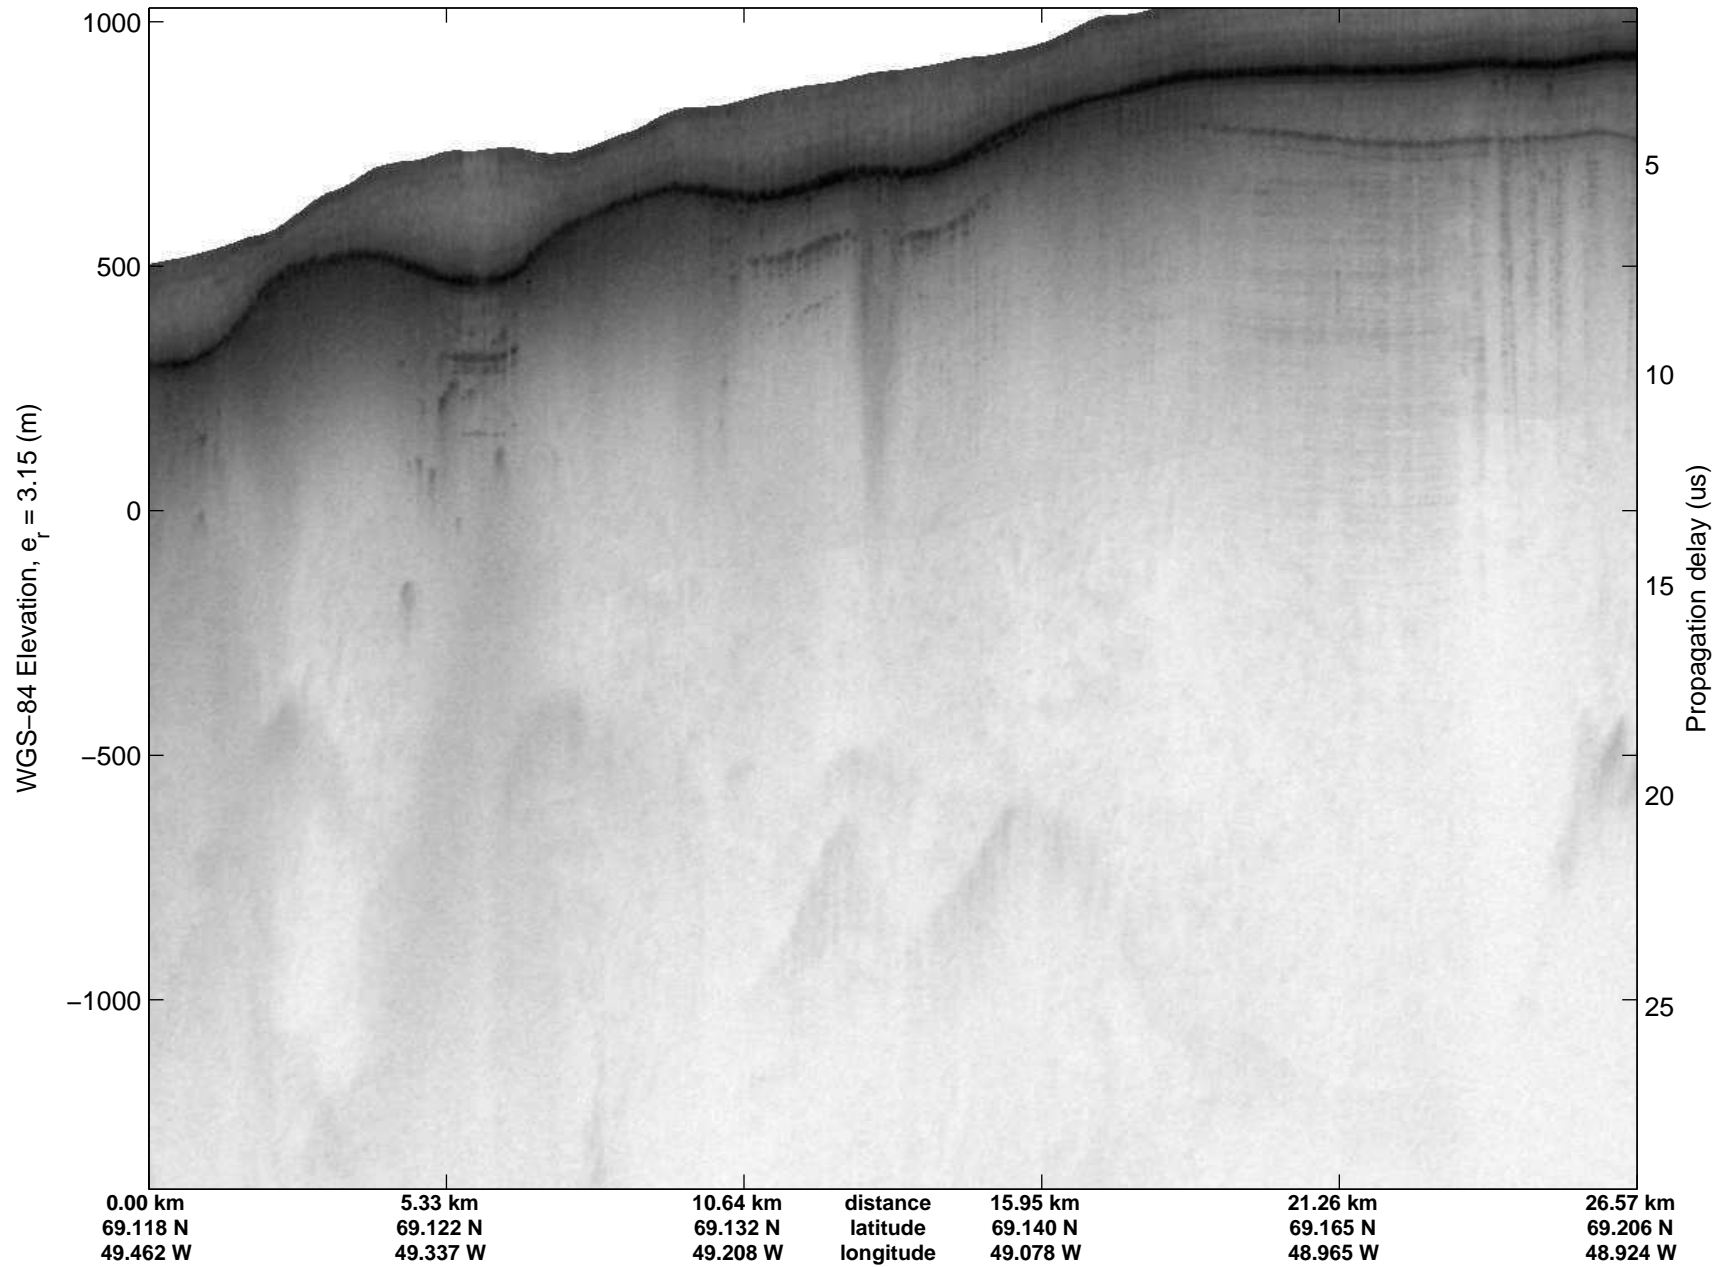

Polar Stereograph 70N/-45E

mcrds 2008_Greenland_TO: "Jakobshavn Grid" 20080711_01_001: 16:54:43.6 to 17:01:04.3 GPS

mcrds 2008_Greenland_TO: "Jakobshavn Grid" 20080711_01_001: 16:54:43.6 to 17:01:04.3 GPS

Polar Stereograph 70N/-45E

mcrds 2008_Greenland_TO: "Jakobshavn Grid" 20080711_01_002: 17:01:05.4 to 17:07:52.7 GPS

mcrds 2008_Greenland_TO: "Jakobshavn Grid" 20080711_01_002: 17:01:05.4 to 17:07:52.7 GPS