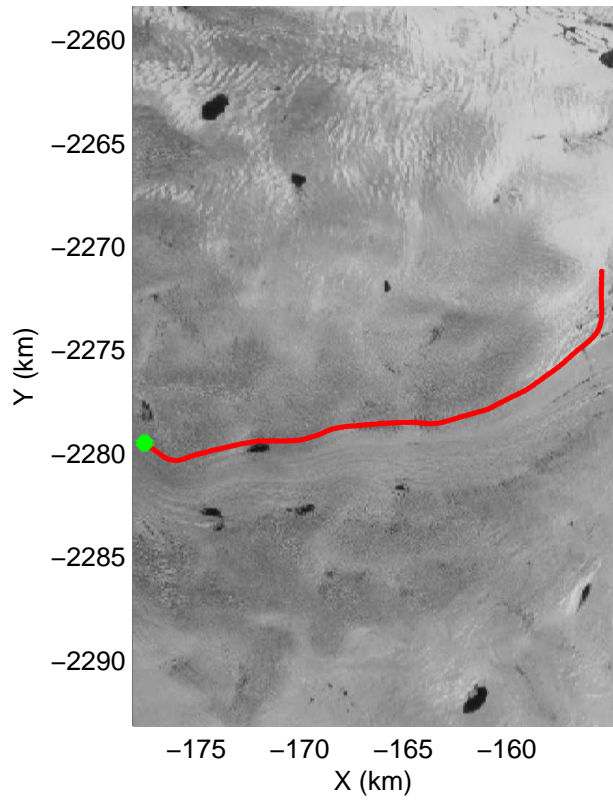

Polar Stereograph 70N/-45E

mcrds 2008_Greenland_TO: "Jakobshavn Grid" 20080711_01_001: 16:54:43.6 to 17:01:04.3 GPS

mcrds 2008_Greenland_TO: "Jakobshavn Grid" 20080711_01_001: 16:54:43.6 to 17:01:04.3 GPS

Polar Stereograph 70N/-45E

mcrds 2008_Greenland_TO: "Jakobshavn Grid" 20080711_01_002: 17:01:05.4 to 17:07:52.7 GPS

mcrds 2008_Greenland_TO: "Jakobshavn Grid" 20080711_01_002: 17:01:05.4 to 17:07:52.7 GPS