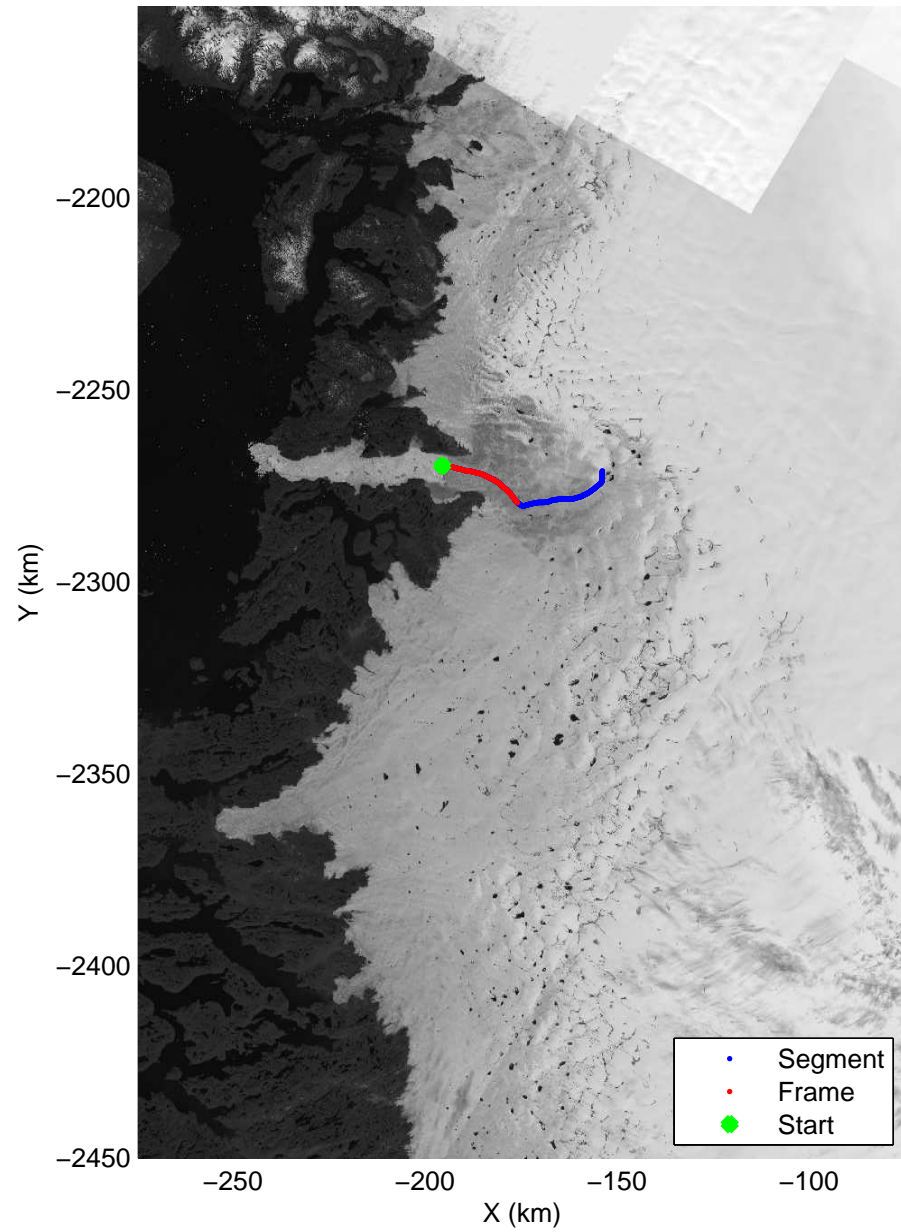

Polar Stereograph 70N/-45E

mcrds 2008_Greenland_TO: "Jakobshavn Grid" 20080711_01_001: 16:54:43.6 to 17:01:04.3 GPS

mcrds 2008_Greenland_TO: "Jakobshavn Grid" 20080711_01_001: 16:54:43.6 to 17:01:04.3 GPS

Polar Stereograph 70N/-45E

mcrds 2008_Greenland_TO: "Jakobshavn Grid" 20080711_01_002: 17:01:05.4 to 17:07:52.7 GPS

mcrds 2008_Greenland_TO: "Jakobshavn Grid" 20080711_01_002: 17:01:05.4 to 17:07:52.7 GPS