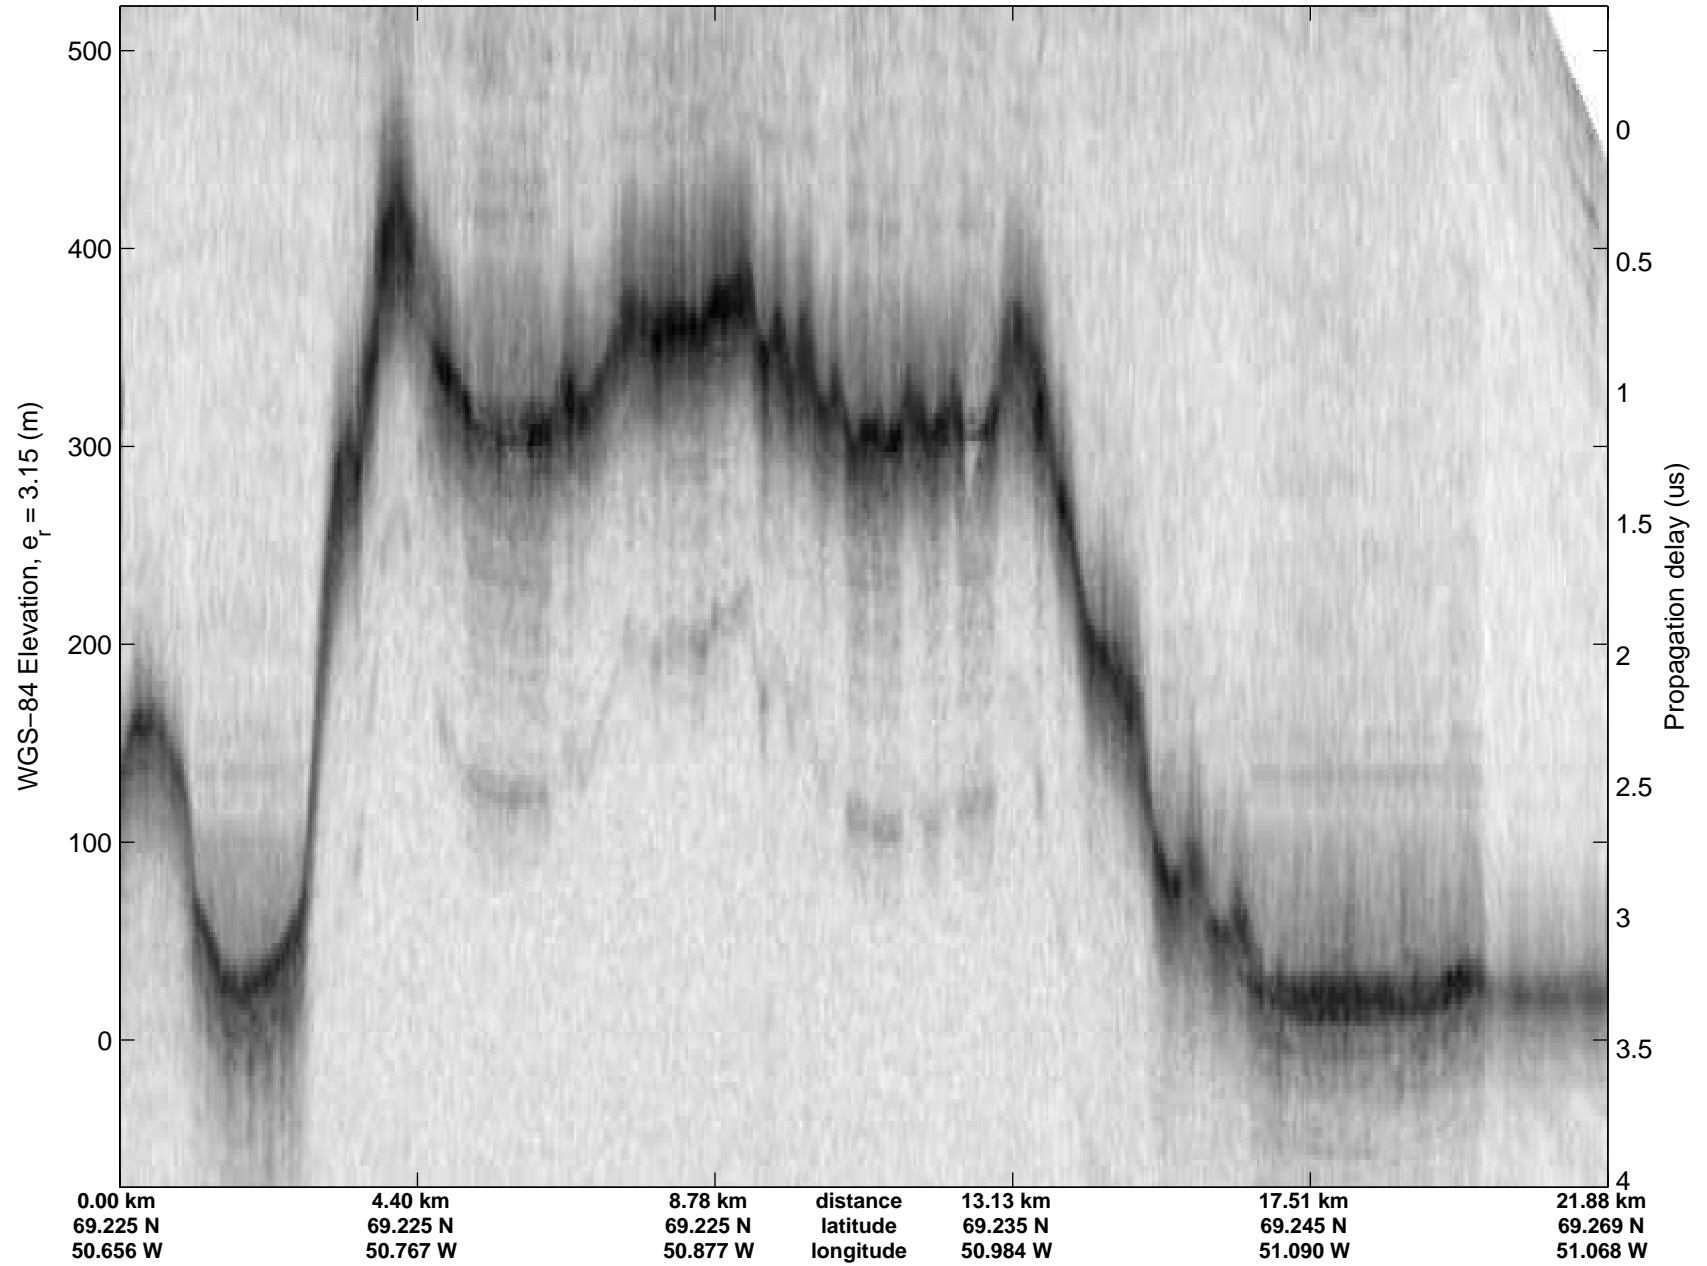

Polar Stereograph 70N/-45E

mcrds 2008_Greenland_TO: "Jakobshavn Grid" 20080710_08_001: 21:34:21.2 to 21:39:56.4 GPS

mcrds 2008_Greenland_TO: "Jakobshavn Grid" 20080710_08_001: 21:34:21.2 to 21:39:56.4 GPS