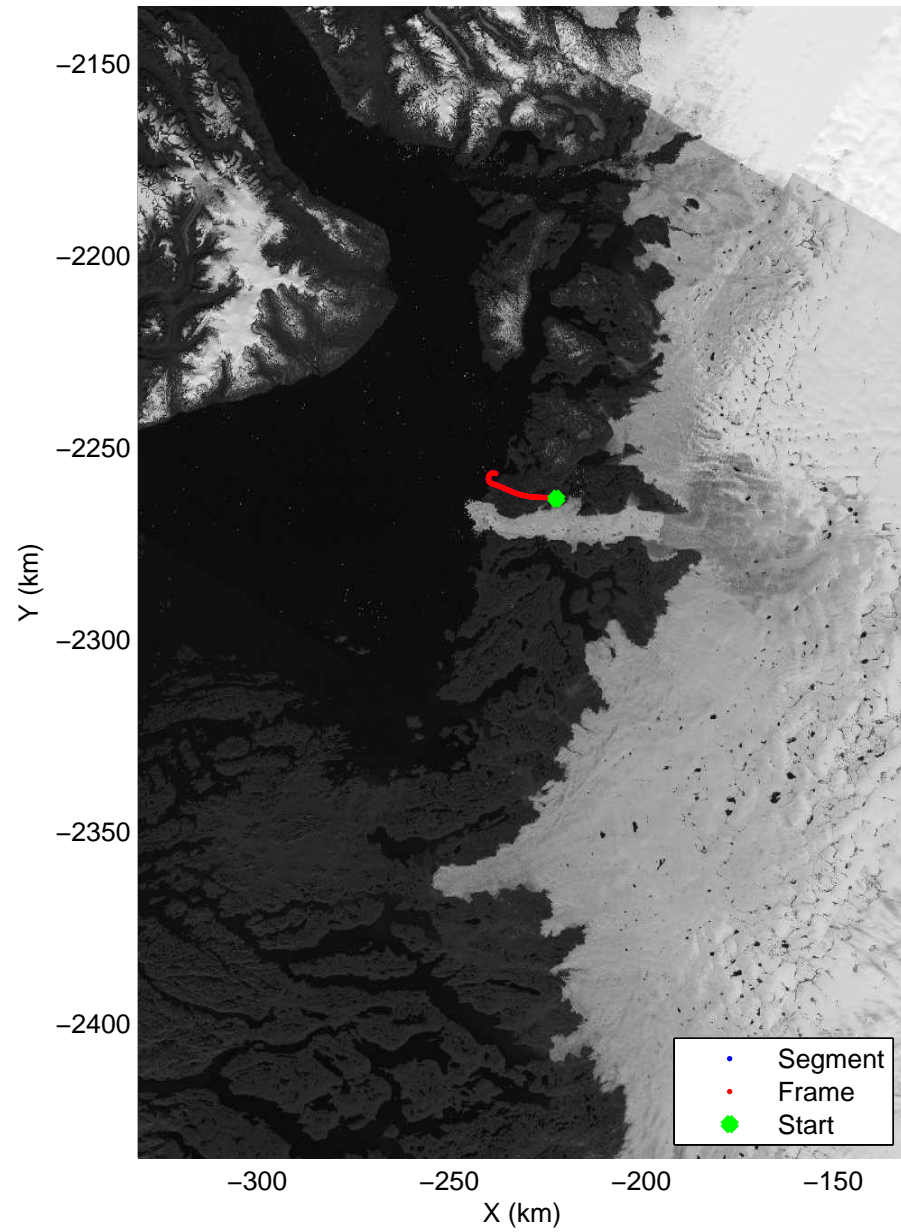

Polar Stereograph 70N/-45E

mcrds 2008_Greenland_TO: "Jakobshavn Grid" 20080710_08_001: 21:34:21.2 to 21:39:56.4 GPS

mcrds 2008_Greenland_TO: "Jakobshavn Grid" 20080710_08_001: 21:34:21.2 to 21:39:56.4 GPS