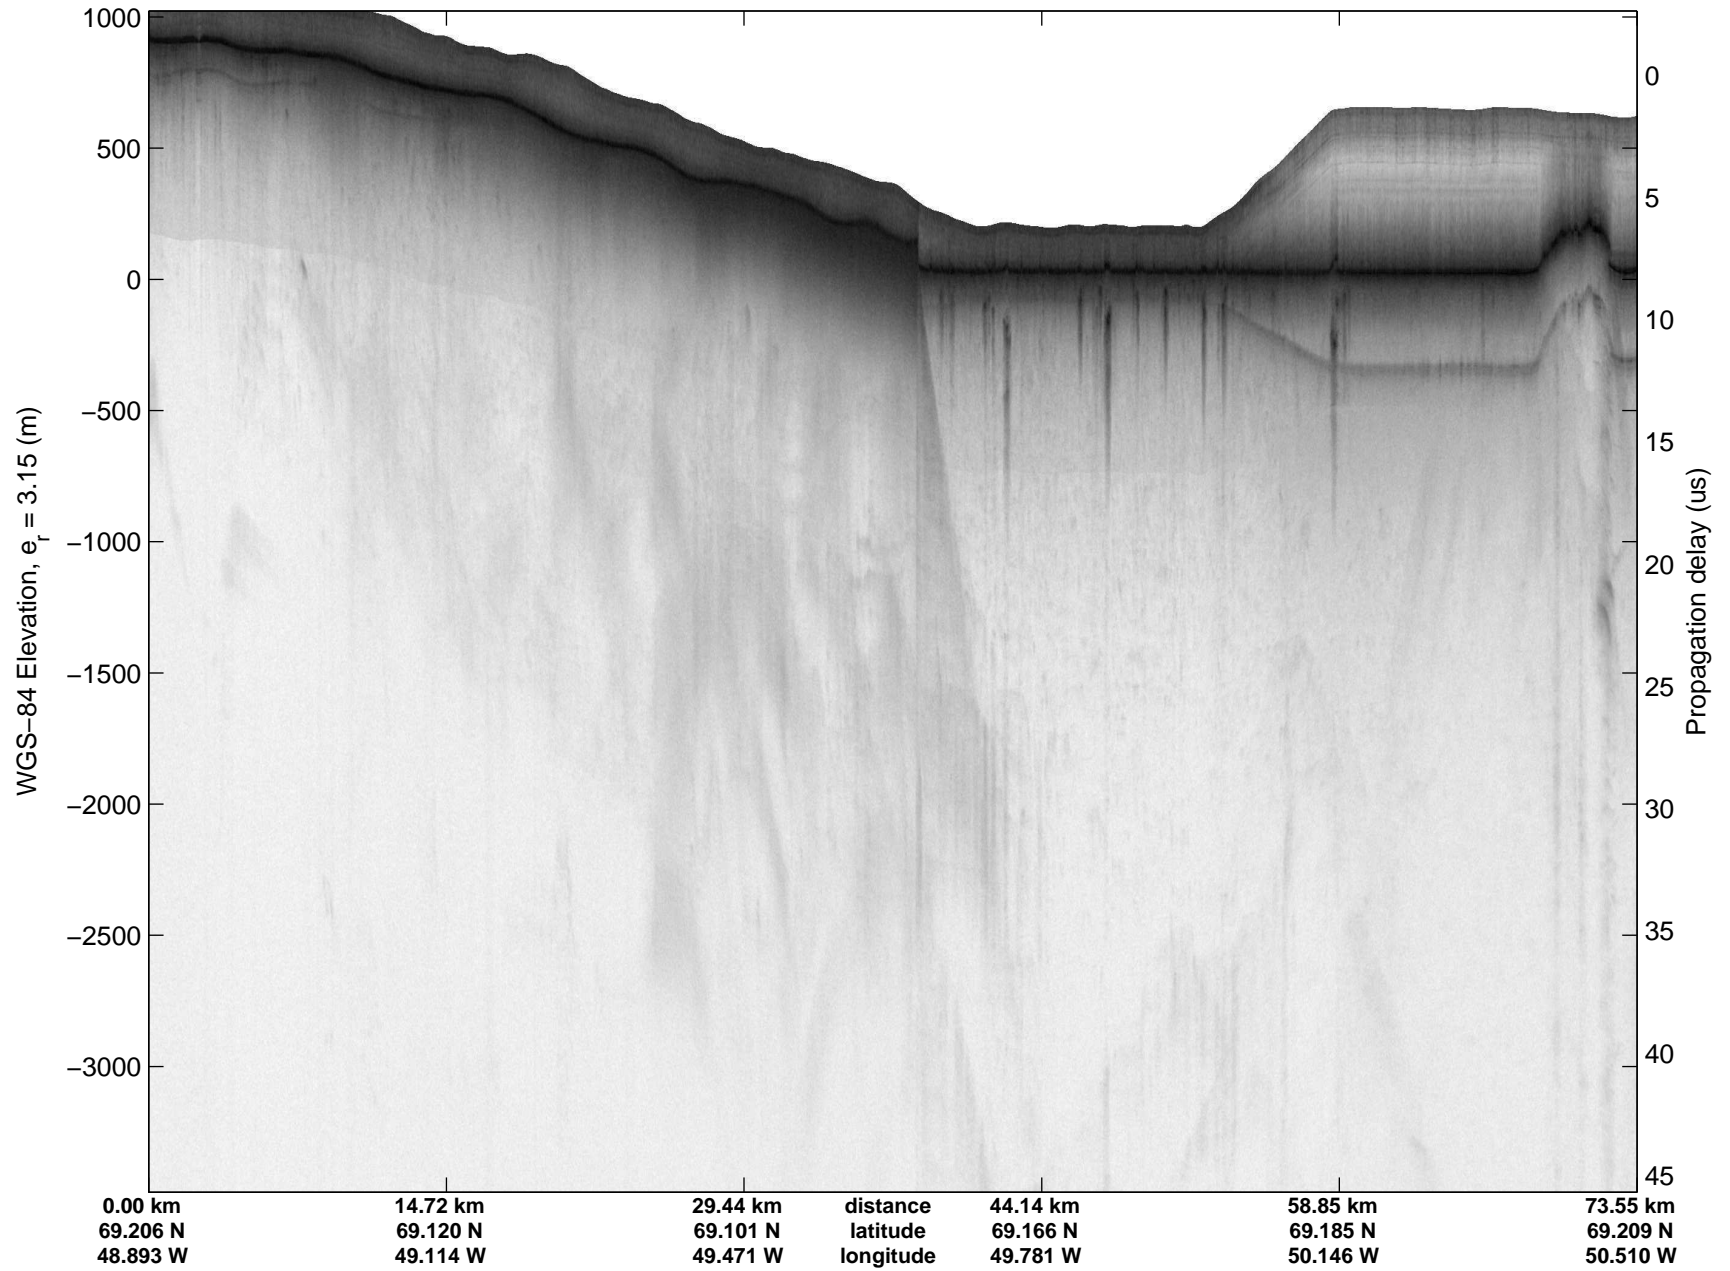

mcrds 2008_Greenland_TO: "Jakobshavn Grid" 20080710_07_001: 21:14:24.5 to 21:33:00.5 GPS

mcrds 2008_Greenland_TO: "Jakobshavn Grid" 20080710_07_001: 21:14:24.5 to 21:33:00.5 GPS