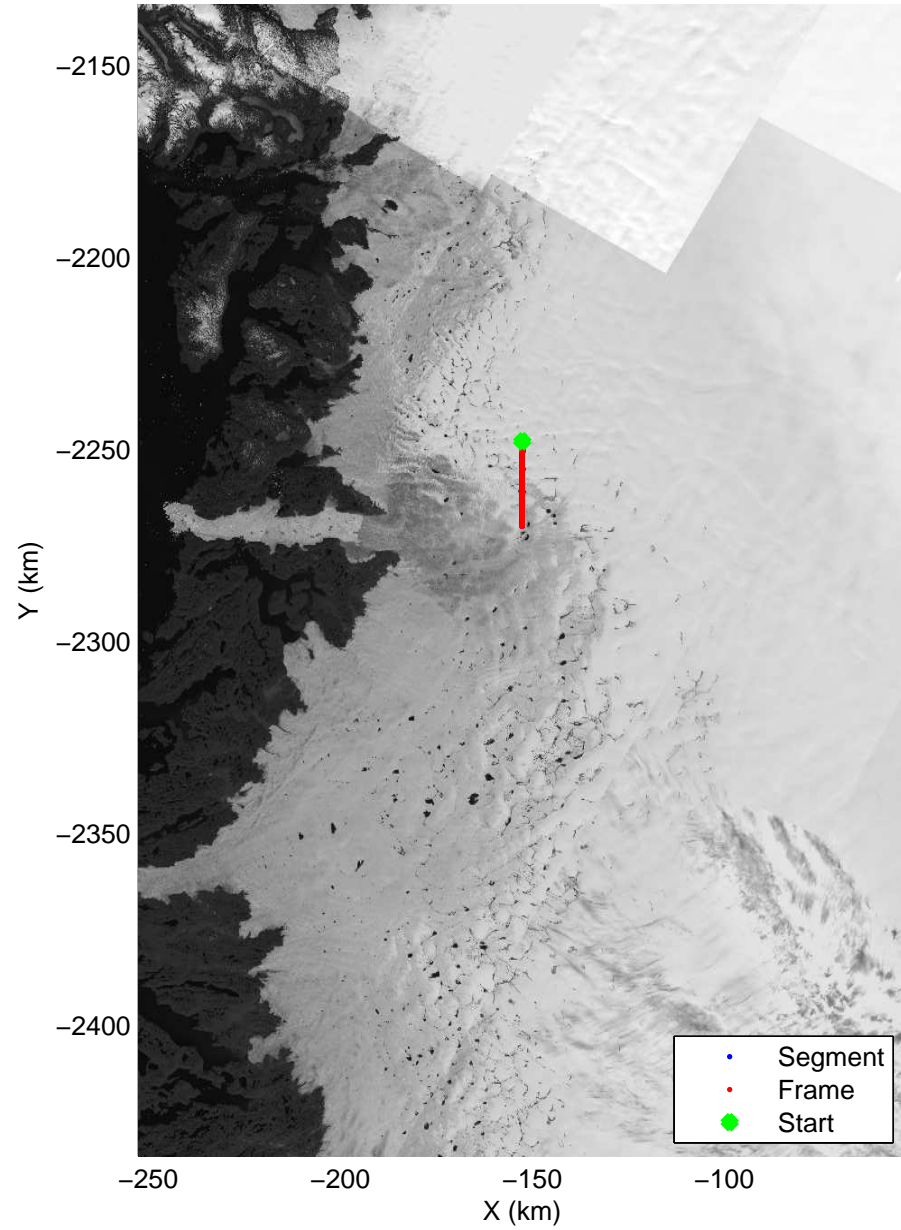

Polar Stereograph 70N/-45E

mcrds 2008_Greenland_TO: "Jakobshavn Grid" 20080710_06_001: 21:08:38.8 to 21:14:06.6 GPS

mcrds 2008_Greenland_TO: "Jakobshavn Grid" 20080710_06_001: 21:08:38.8 to 21:14:06.6 GPS