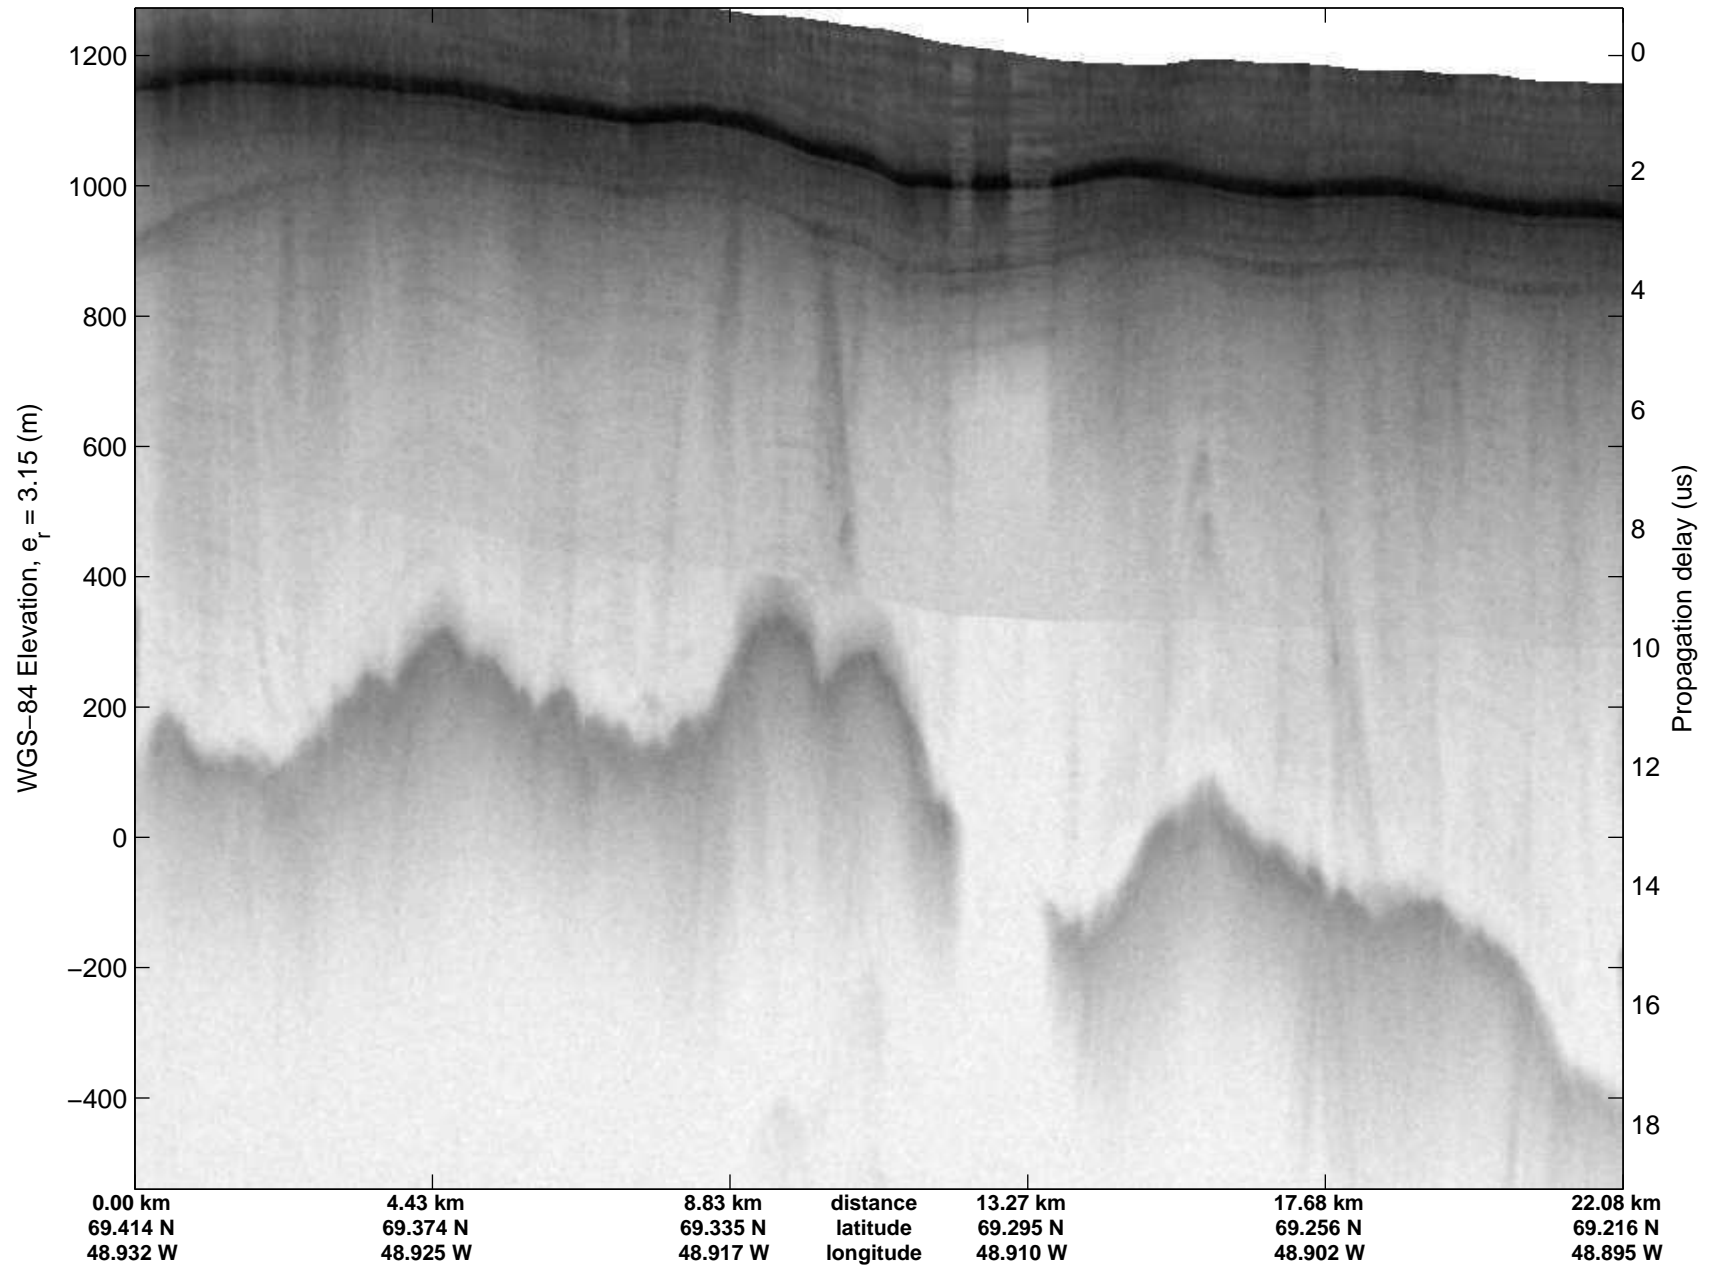

Polar Stereograph 70N/-45E

mcrds 2008_Greenland_TO: "Jakobshavn Grid" 20080710_06_001: 21:08:38.8 to 21:14:06.6 GPS

mcrds 2008_Greenland_TO: "Jakobshavn Grid" 20080710_06_001: 21:08:38.8 to 21:14:06.6 GPS