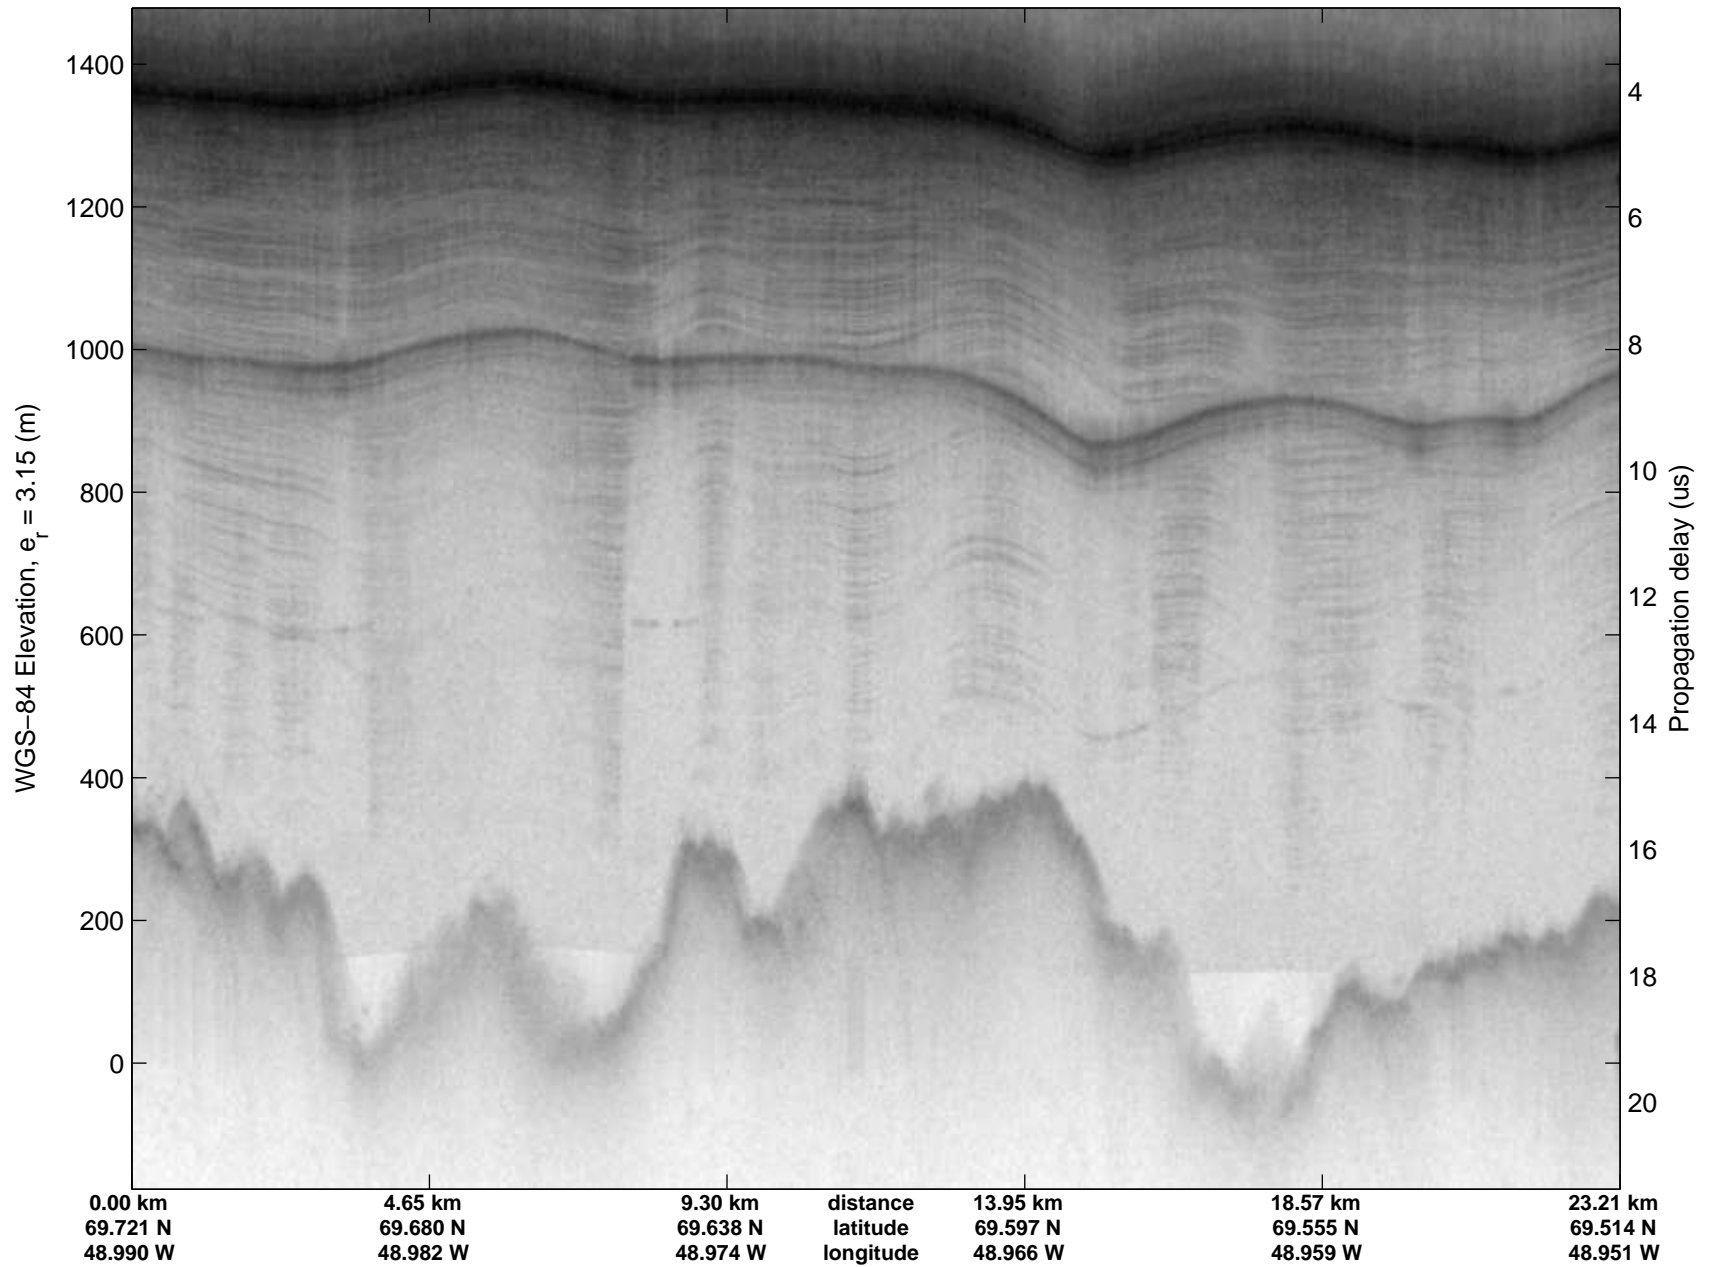

mcrds 2008_Greenland_TO: "Jakobshavn Grid" 20080710_05_024: 20:43:23.2 to 20:51:25.0 GPS

mcrds 2008_Greenland_TO: "Jakobshavn Grid" 20080710_05_024: 20:43:23.2 to 20:51:25.0 GPS

Polar Stereograph 70N/-45E

mcrds 2008_Greenland_TO: "Jakobshavn Grid" 20080710_05_025: 20:51:26.2 to 20:53:47.5 GPS

mcrds 2008_Greenland_TO: "Jakobshavn Grid" 20080710_05_025: 20:51:26.2 to 20:53:47.5 GPS

Polar Stereograph 70N/-45E

mcrds 2008_Greenland_TO: "Jakobshavn Grid" 20080710_05_026: 20:53:48.8 to 21:00:50.6 GPS

mcrds 2008_Greenland_TO: "Jakobshavn Grid" 20080710_05_026: 20:53:48.8 to 21:00:50.6 GPS

mcrds 2008_Greenland_TO: "Jakobshavn Grid" 20080710_05_027: 21:00:51.6 to 21:06:16.8 GPS

mcrds 2008_Greenland_TO: "Jakobshavn Grid" 20080710_05_027: 21:00:51.6 to 21:06:16.8 GPS