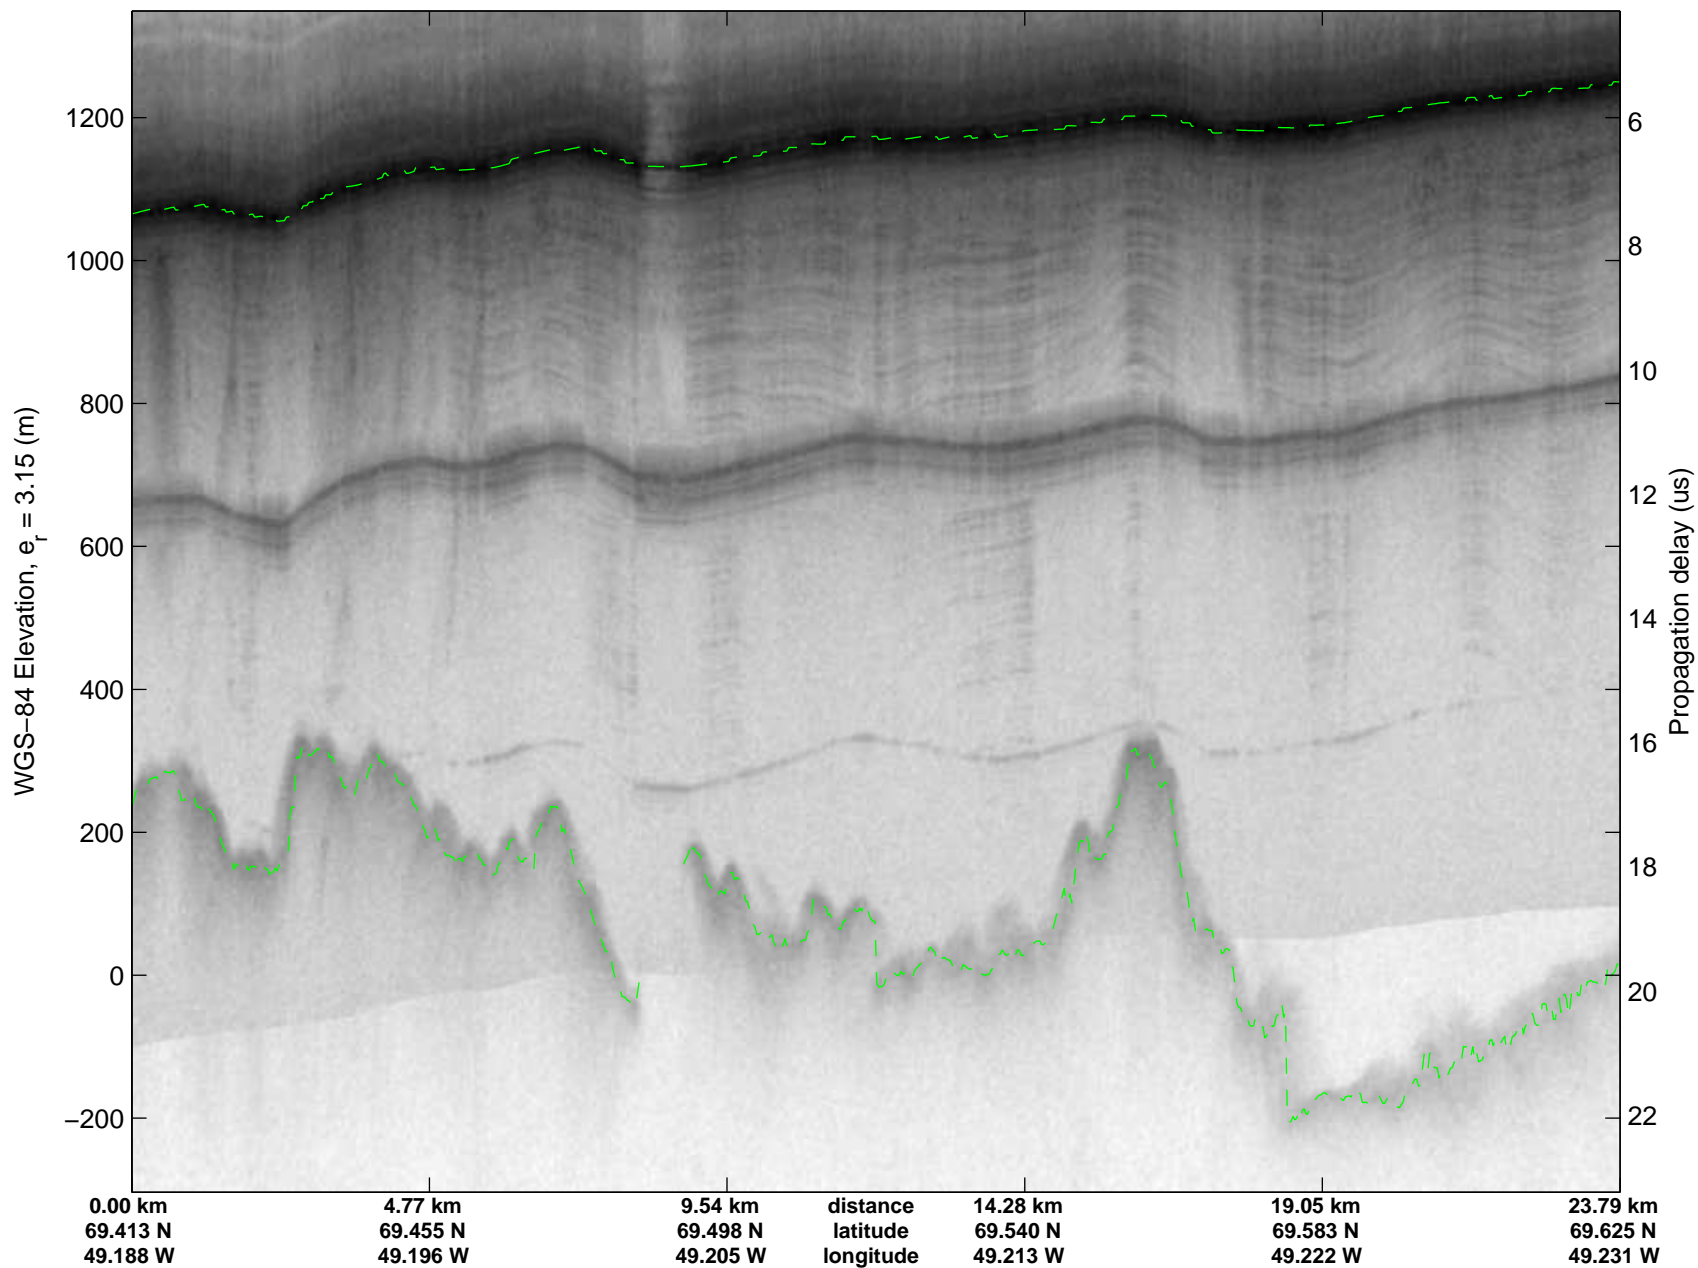

mcrds 2008_Greenland_TO: "Jakobshavn Grid" 20080710_05_020: 20:17:32.9 to 20:23:16.6 GPS

mcrds 2008_Greenland_TO: "Jakobshavn Grid" 20080710_05_020: 20:17:32.9 to 20:23:16.6 GPS

mcrds 2008_Greenland_TO: "Jakobshavn Grid" 20080710_05_021: 20:23:17.4 to 20:28:55.3 GPS

mcrds 2008_Greenland_TO: "Jakobshavn Grid" 20080710_05_021: 20:23:17.4 to 20:28:55.3 GPS

mcrds 2008_Greenland_TO: "Jakobshavn Grid" 20080710_05_022: 20:28:56.3 to 20:38:17.8 GPS

mcrds 2008_Greenland_TO: "Jakobshavn Grid" 20080710_05_022: 20:28:56.3 to 20:38:17.8 GPS

Polar Stereograph 70N/-45E

mcrds 2008_Greenland_TO: "Jakobshavn Grid" 20080710_05_023: 20:38:18.7 to 20:43:22.4 GPS

mcrds 2008_Greenland_TO: "Jakobshavn Grid" 20080710_05_023: 20:38:18.7 to 20:43:22.4 GPS

mcrds 2008_Greenland_TO: "Jakobshavn Grid" 20080710_05_024: 20:43:23.2 to 20:51:25.0 GPS

mcrds 2008_Greenland_TO: "Jakobshavn Grid" 20080710_05_024: 20:43:23.2 to 20:51:25.0 GPS

Polar Stereograph 70N/-45E