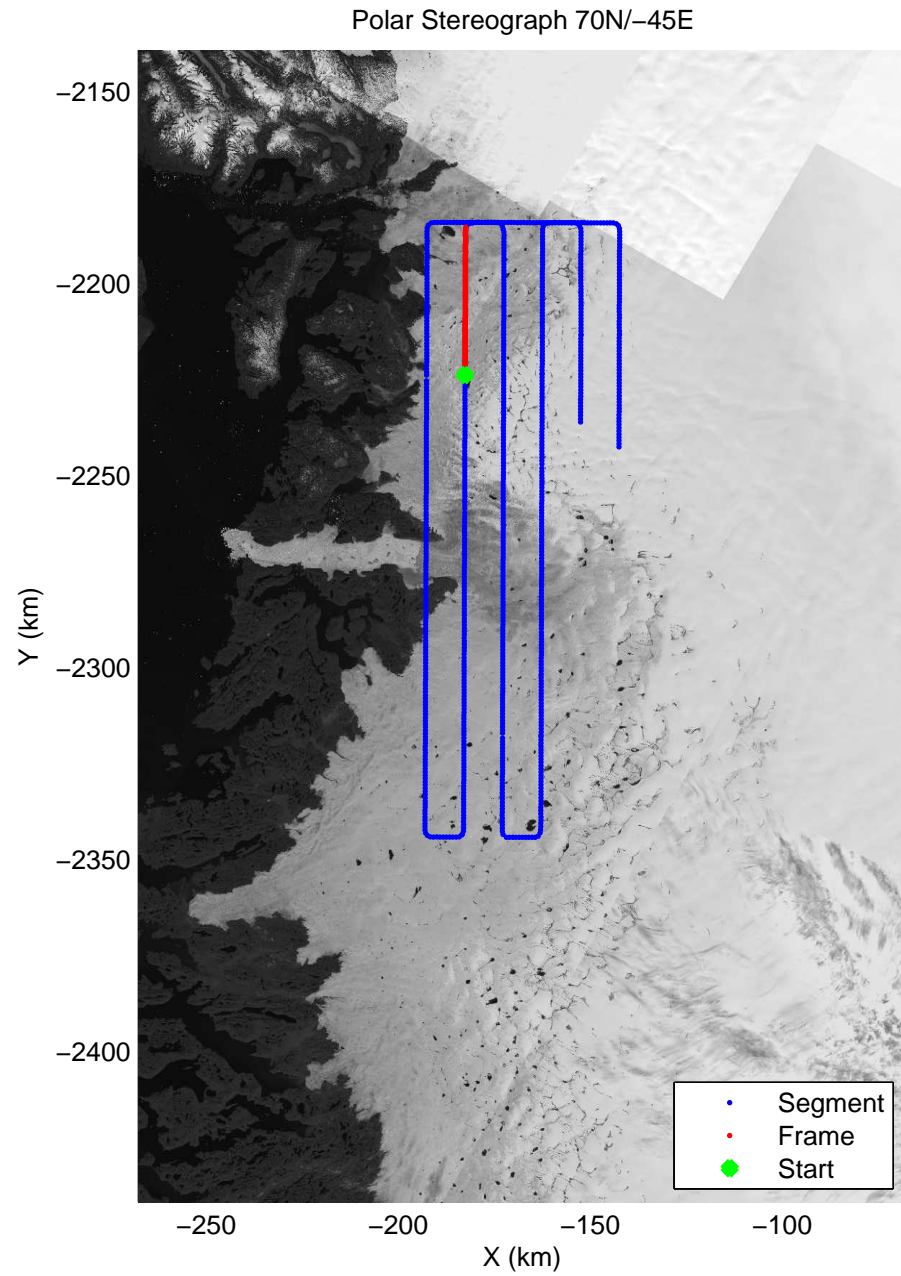

Polar Stereograph 70N/-45E

mcrds 2008_Greenland_TO: "Jakobshavn Grid" 20080710_05_011: 19:19:57.0 to 19:28:00.2 GPS

mcrds 2008_Greenland_TO: "Jakobshavn Grid" 20080710_05_011: 19:19:57.0 to 19:28:00.2 GPS