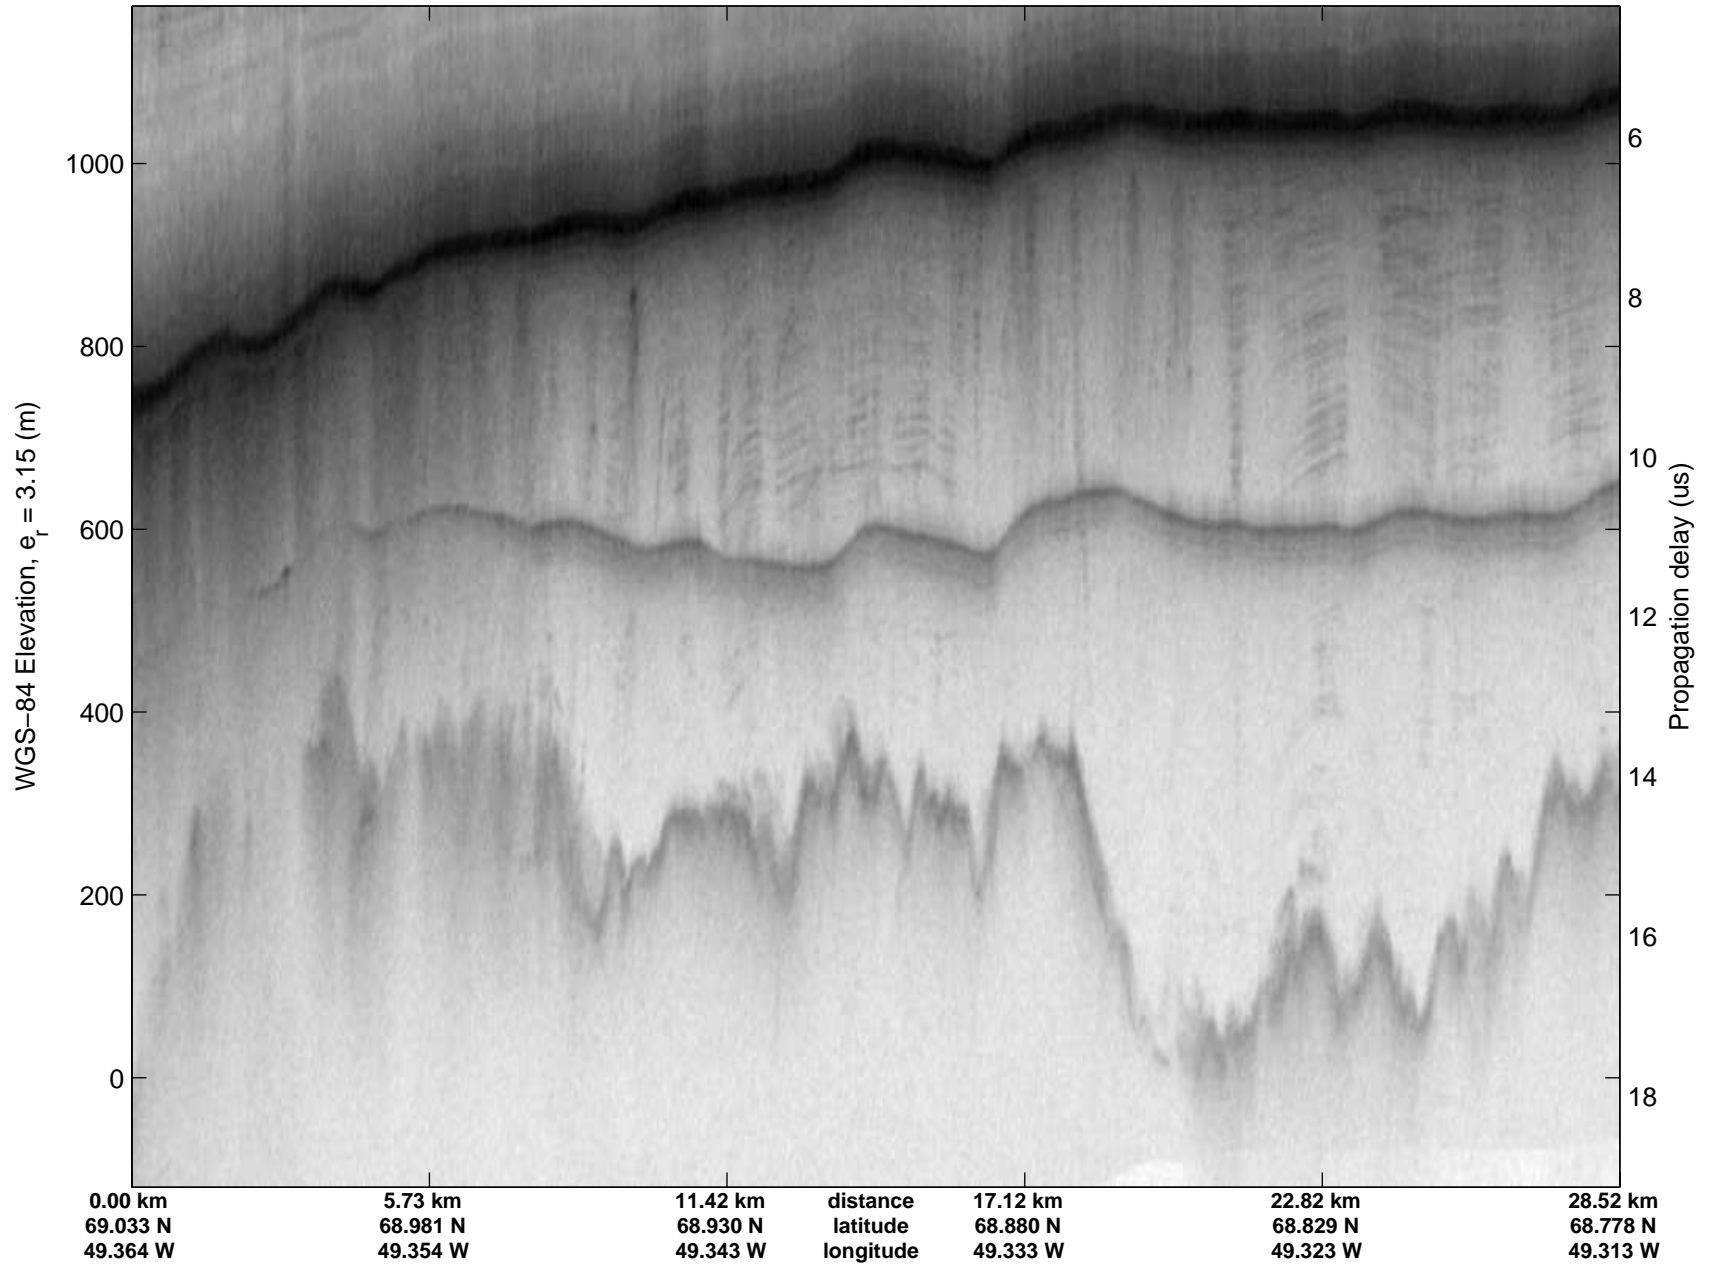

Polar Stereograph 70N/-45E

mcrds 2008_Greenland_TO: "Jakobshavn Grid" 20080710_05_015: 19:48:24.7 to 19:55:43.1 GPS

mcrds 2008_Greenland_TO: "Jakobshavn Grid" 20080710_05_015: 19:48:24.7 to 19:55:43.1 GPS

mcrds 2008_Greenland_TO: "Jakobshavn Grid" 20080710_05_016: 19:55:43.8 to 20:02:35.6 GPS

mcrds 2008_Greenland_TO: "Jakobshavn Grid" 20080710_05_016: 19:55:43.8 to 20:02:35.6 GPS

mcrds 2008_Greenland_TO: "Jakobshavn Grid" 20080710_05_017: 20:02:36.4 to 20:09:27.0 GPS

mcrds 2008_Greenland_TO: "Jakobshavn Grid" 20080710_05_017: 20:02:36.4 to 20:09:27.0 GPS

Polar Stereograph 70N/-45E

mcrds 2008_Greenland_TO: "Jakobshavn Grid" 20080710_05_018: 20:09:27.8 to 20:15:23.6 GPS