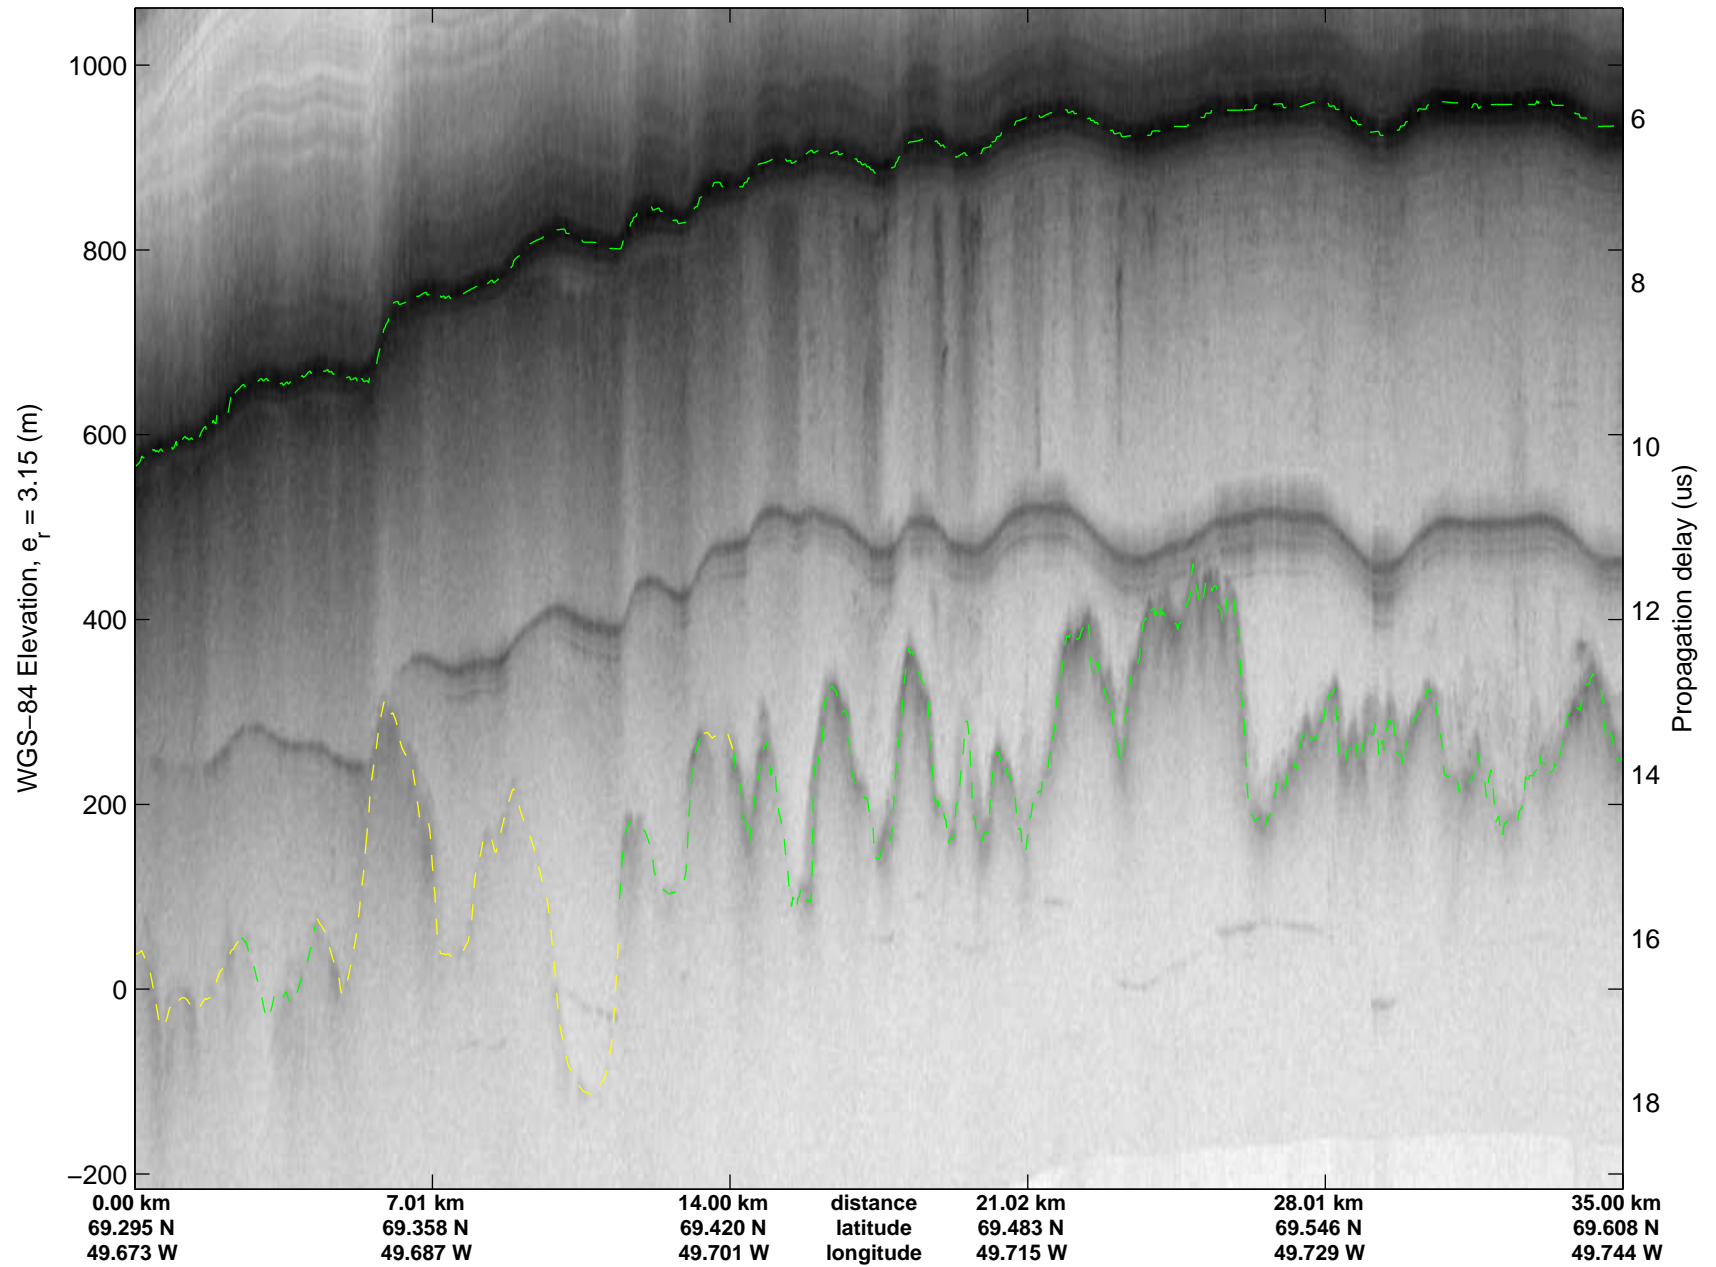

Polar Stereograph 70N/-45E

mcrds 2008_Greenland_TO: "Jakobshavn Grid" 20080710_05_009: 19:01:49.0 to 19:12:02.6 GPS

mcrds 2008_Greenland_TO: "Jakobshavn Grid" 20080710_05_009: 19:01:49.0 to 19:12:02.6 GPS

Polar Stereograph 70N/-45E

mcrds 2008_Greenland_TO: "Jakobshavn Grid" 20080710_05_010: 19:12:03.3 to 19:19:55.8 GPS

mcrds 2008_Greenland_TO: "Jakobshavn Grid" 20080710_05_010: 19:12:03.3 to 19:19:55.8 GPS

Polar Stereograph 70N/-45E

mcrds 2008_Greenland_TO: "Jakobshavn Grid" 20080710_05_011: 19:19:57.0 to 19:28:00.2 GPS

mcrds 2008_Greenland_TO: "Jakobshavn Grid" 20080710_05_011: 19:19:57.0 to 19:28:00.2 GPS