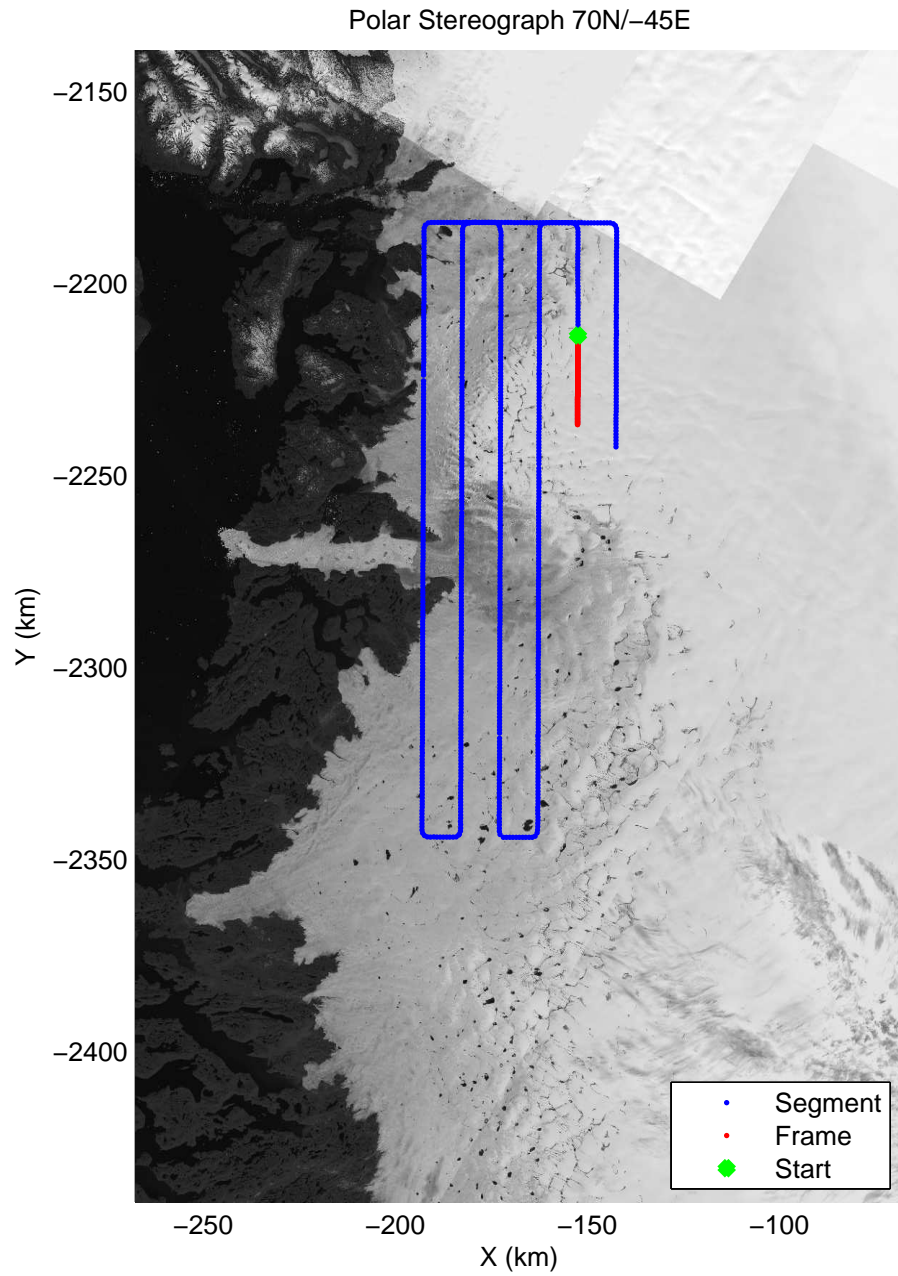

mcrds 2008_Greenland_TO: "Jakobshavn Grid" 20080710_05_024: 20:43:23.2 to 20:51:25.0 GPS

mcrds 2008_Greenland_TO: "Jakobshavn Grid" 20080710_05_024: 20:43:23.2 to 20:51:25.0 GPS

Polar Stereograph 70N/-45E

mcrds 2008_Greenland_TO: "Jakobshavn Grid" 20080710_05_025: 20:51:26.2 to 20:53:47.5 GPS

mcrds 2008_Greenland_TO: "Jakobshavn Grid" 20080710_05_025: 20:51:26.2 to 20:53:47.5 GPS

Polar Stereograph 70N/-45E

mcrds 2008_Greenland_TO: "Jakobshavn Grid" 20080710_05_026: 20:53:48.8 to 21:00:50.6 GPS

mcrds 2008_Greenland_TO: "Jakobshavn Grid" 20080710_05_026: 20:53:48.8 to 21:00:50.6 GPS

mcrds 2008_Greenland_TO: "Jakobshavn Grid" 20080710_05_027: 21:00:51.6 to 21:06:16.8 GPS

mcrds 2008_Greenland_TO: "Jakobshavn Grid" 20080710_05_027: 21:00:51.6 to 21:06:16.8 GPS