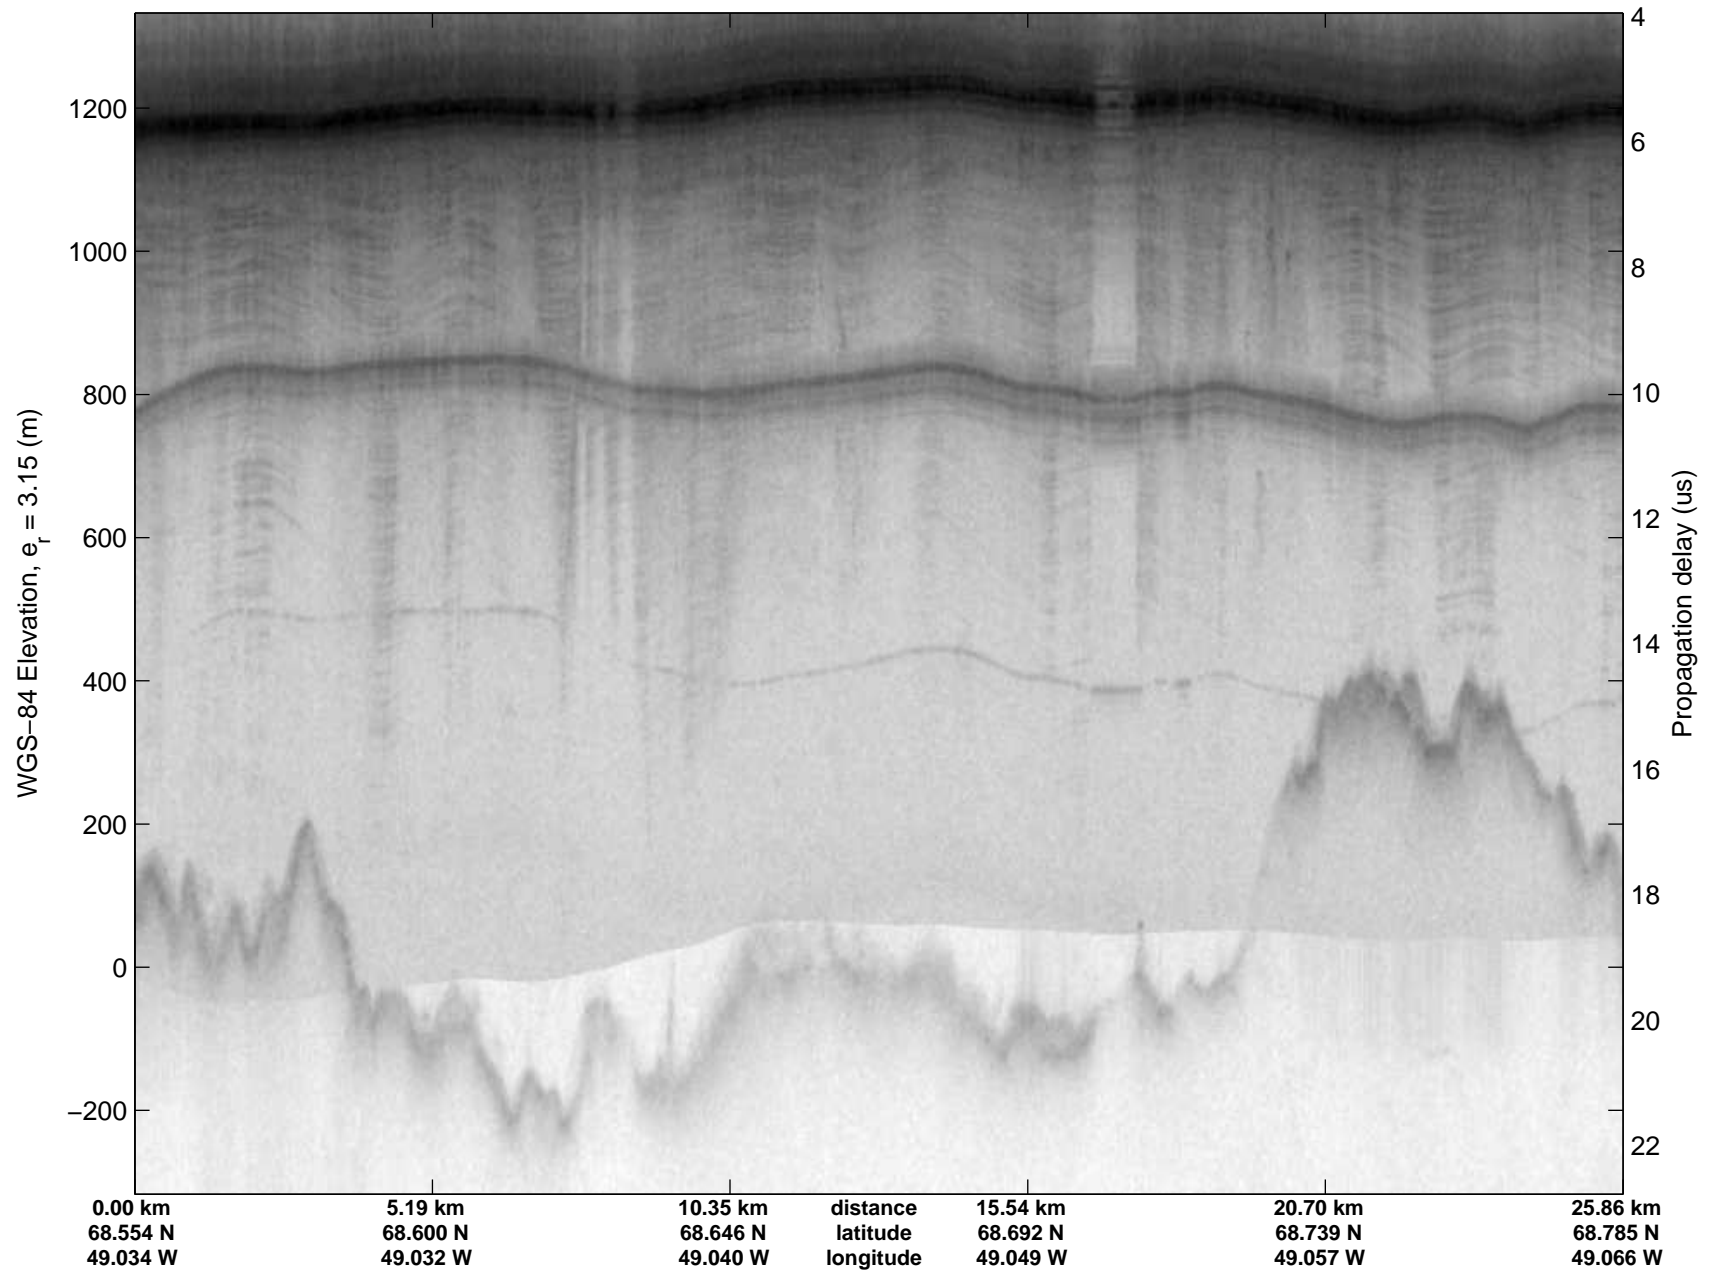

mcrds 2008_Greenland_TO: "Jakobshavn Grid" 20080710_05_017: 20:02:36.4 to 20:09:27.0 GPS

Polar Stereograph 70N/-45E

mcrds 2008_Greenland_TO: "Jakobshavn Grid" 20080710_05_018: 20:09:27.8 to 20:15:23.6 GPS

mcrds 2008_Greenland_TO: "Jakobshavn Grid" 20080710_05_018: 20:09:27.8 to 20:15:23.6 GPS

mcrds 2008_Greenland_TO: "Jakobshavn Grid" 20080710_05_019: 20:15:24.7 to 20:17:31.8 GPS

mcrds 2008_Greenland_TO: "Jakobshavn Grid" 20080710_05_019: 20:15:24.7 to 20:17:31.8 GPS

mcrds 2008_Greenland_TO: "Jakobshavn Grid" 20080710_05_020: 20:17:32.9 to 20:23:16.6 GPS

mcrds 2008_Greenland_TO: "Jakobshavn Grid" 20080710_05_020: 20:17:32.9 to 20:23:16.6 GPS

mcrds 2008_Greenland_TO: "Jakobshavn Grid" 20080710_05_021: 20:23:17.4 to 20:28:55.3 GPS

Polar Stereograph 70N/-45E

mcrds 2008_Greenland_TO: "Jakobshavn Grid" 20080710_05_023: 20:38:18.7 to 20:43:22.4 GPS

mcrds 2008_Greenland_TO: "Jakobshavn Grid" 20080710_05_023: 20:38:18.7 to 20:43:22.4 GPS