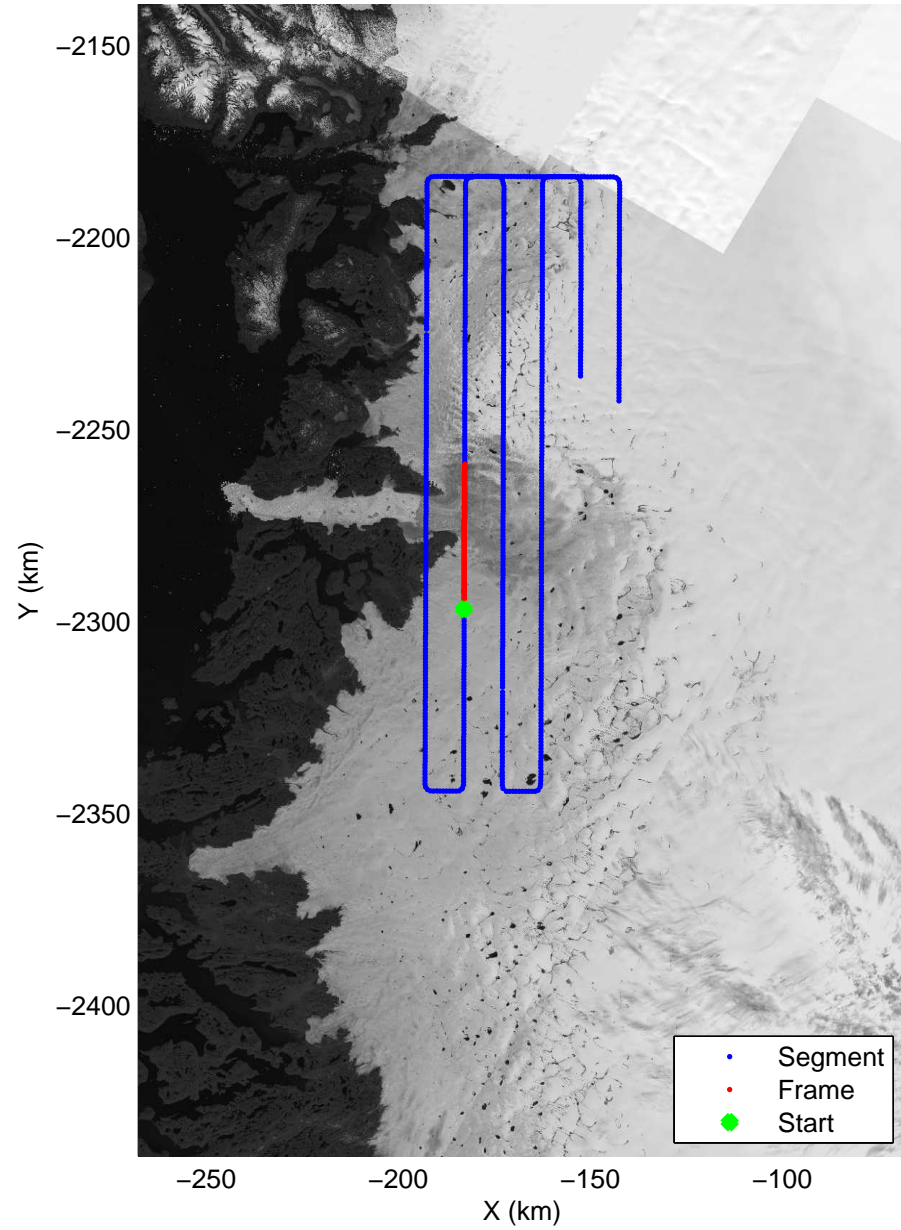

Polar Stereograph 70N/-45E