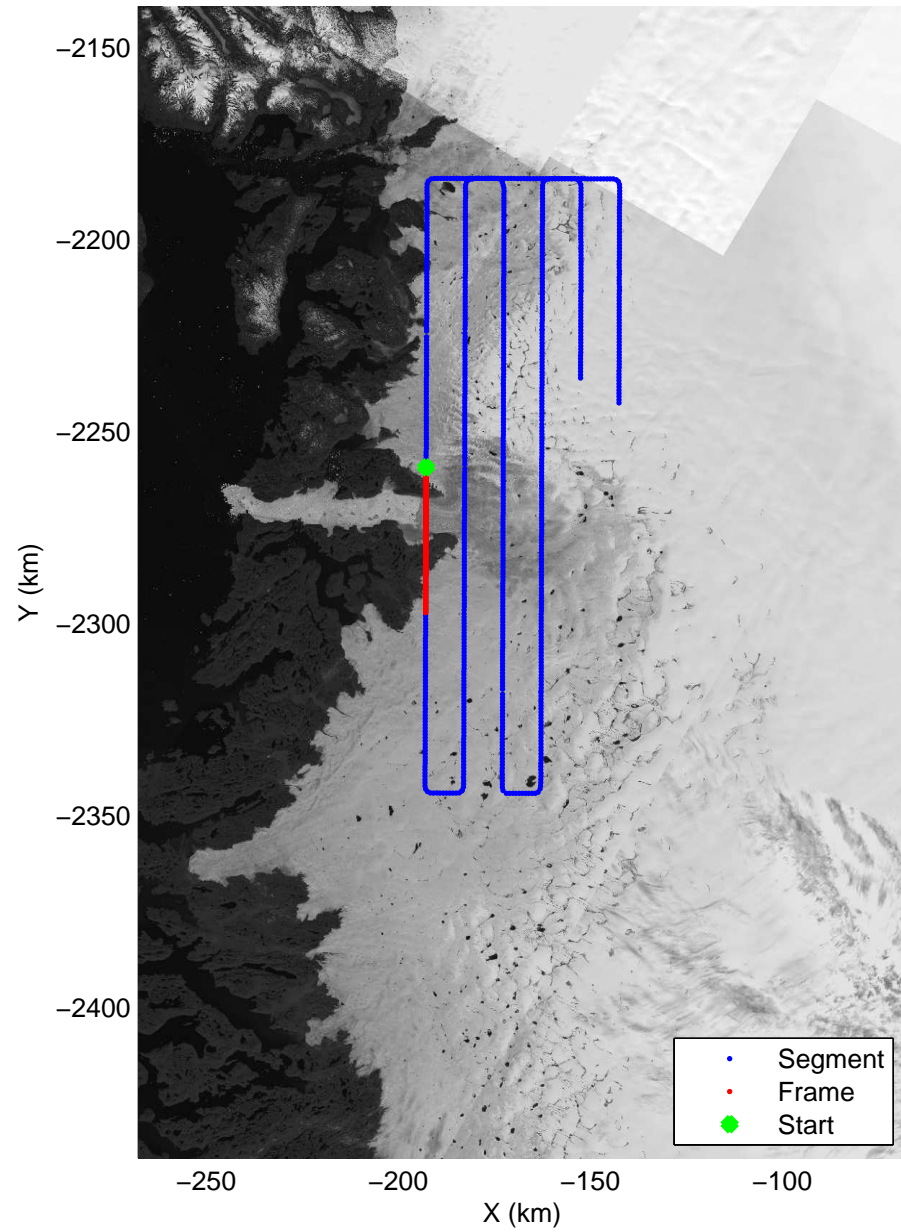

Polar Stereograph 70N/-45E