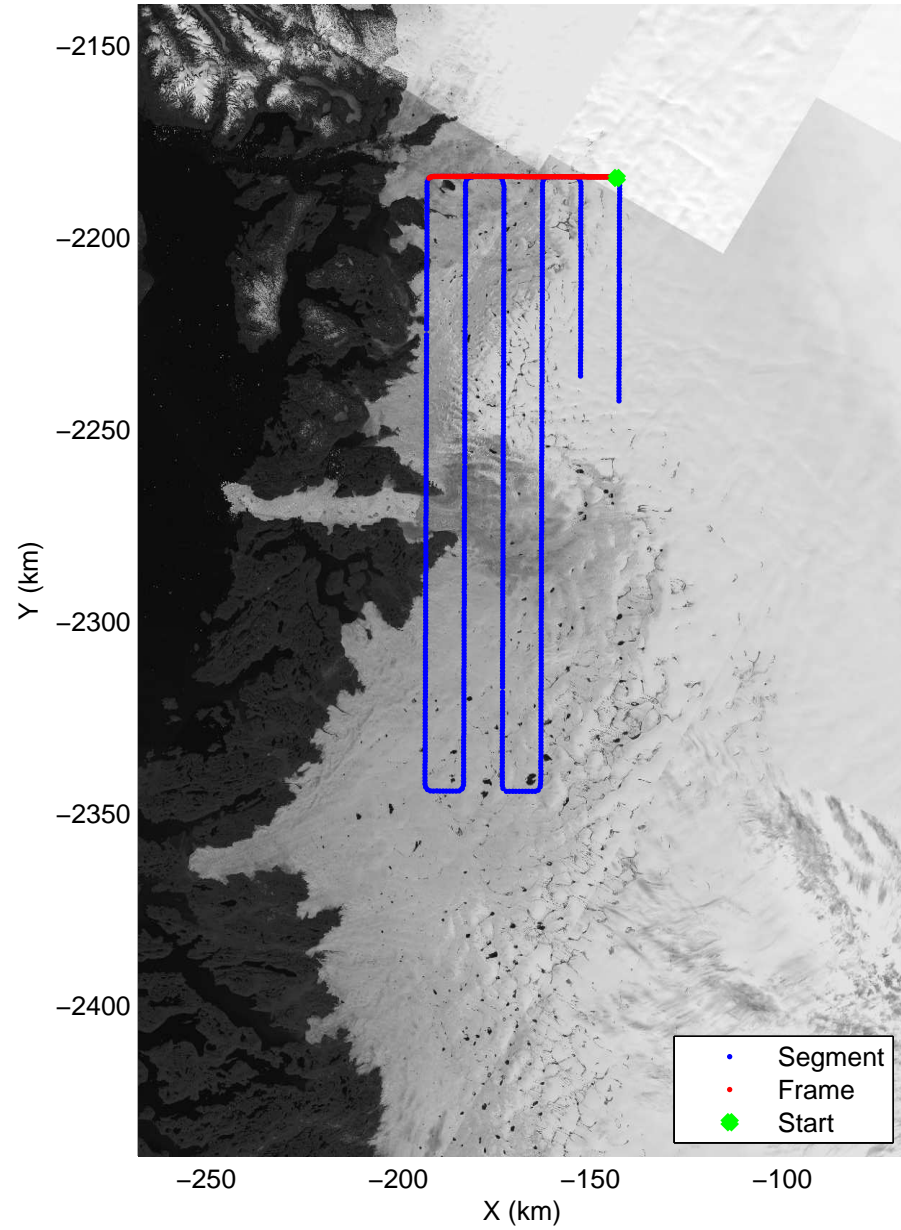

mcrds 2008_Greenland_TO: "Jakobshavn Grid" 20080710_05_001: 18:00:25.1 to 18:06:24.1 GPS

mcrds 2008_Greenland_TO: "Jakobshavn Grid" 20080710_05_001: 18:00:25.1 to 18:06:24.1 GPS

mcrds 2008_Greenland_TO: "Jakobshavn Grid" 20080710_05_002: 18:06:24.9 to 18:12:28.9 GPS

mcrds 2008_Greenland_TO: "Jakobshavn Grid" 20080710_05_002: 18:06:24.9 to 18:12:28.9 GPS

Polar Stereograph 70N/-45E

mcrds 2008_Greenland_TO: "Jakobshavn Grid" 20080710_05_003: 18:12:29.9 to 18:22:33.5 GPS