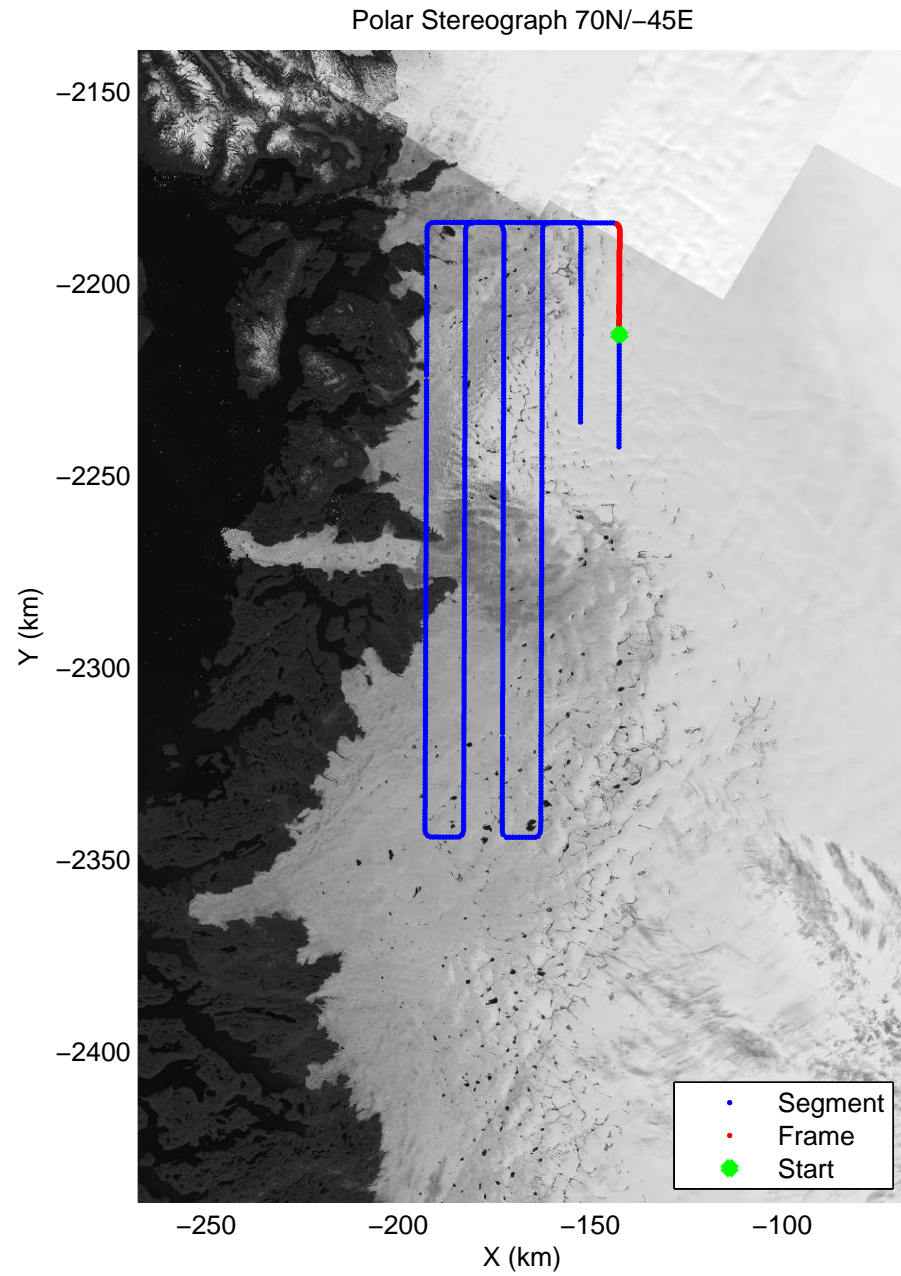

mcrds 2008_Greenland_TO: "Jakobshavn Grid" 20080710_05_001: 18:00:25.1 to 18:06:24.1 GPS

mcrds 2008_Greenland_TO: "Jakobshavn Grid" 20080710_05_001: 18:00:25.1 to 18:06:24.1 GPS

mcrds 2008_Greenland_TO: "Jakobshavn Grid" 20080710_05_002: 18:06:24.9 to 18:12:28.9 GPS

mcrds 2008_Greenland_TO: "Jakobshavn Grid" 20080710_05_002: 18:06:24.9 to 18:12:28.9 GPS

Polar Stereograph 70N/-45E

mcrds 2008_Greenland_TO: "Jakobshavn Grid" 20080710_05_003: 18:12:29.9 to 18:22:33.5 GPS