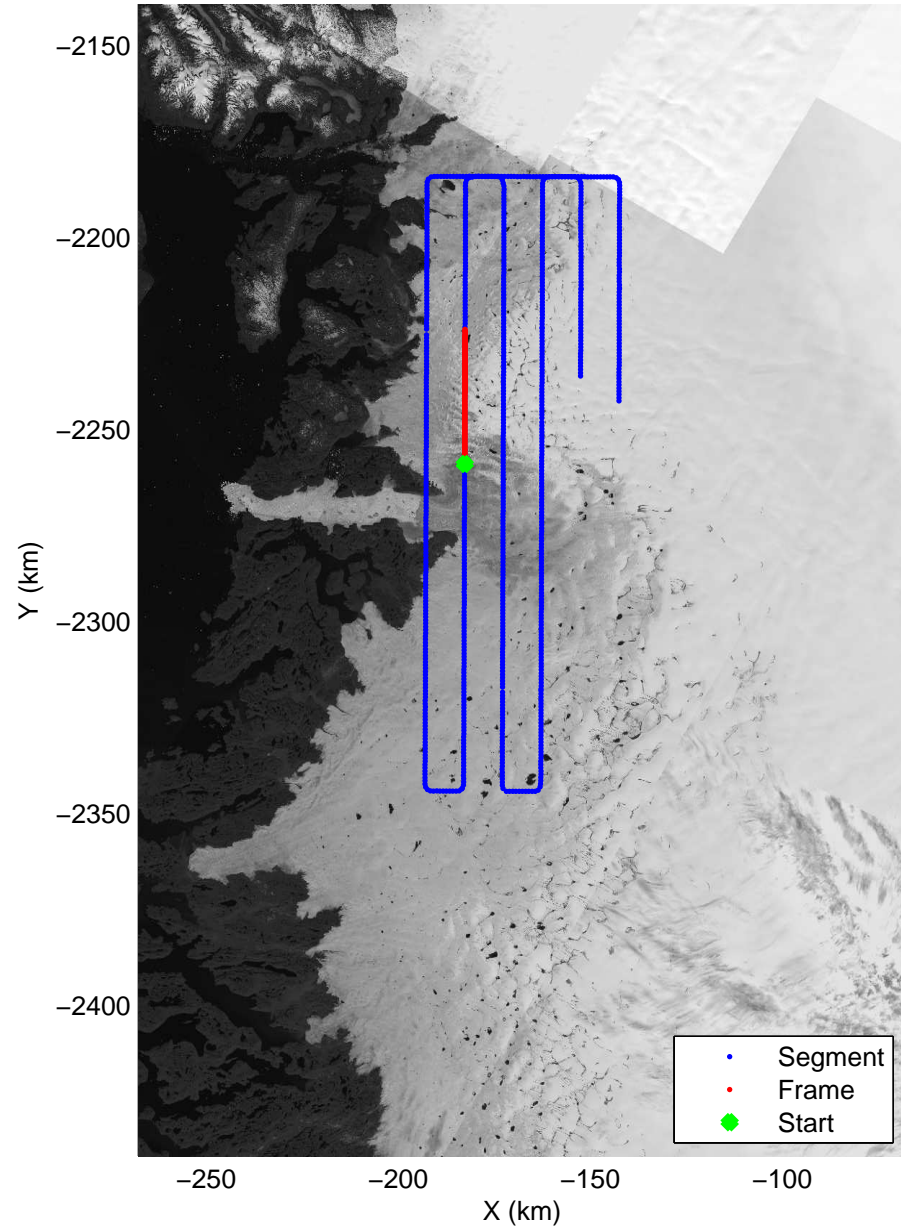

Polar Stereograph 70N/-45E