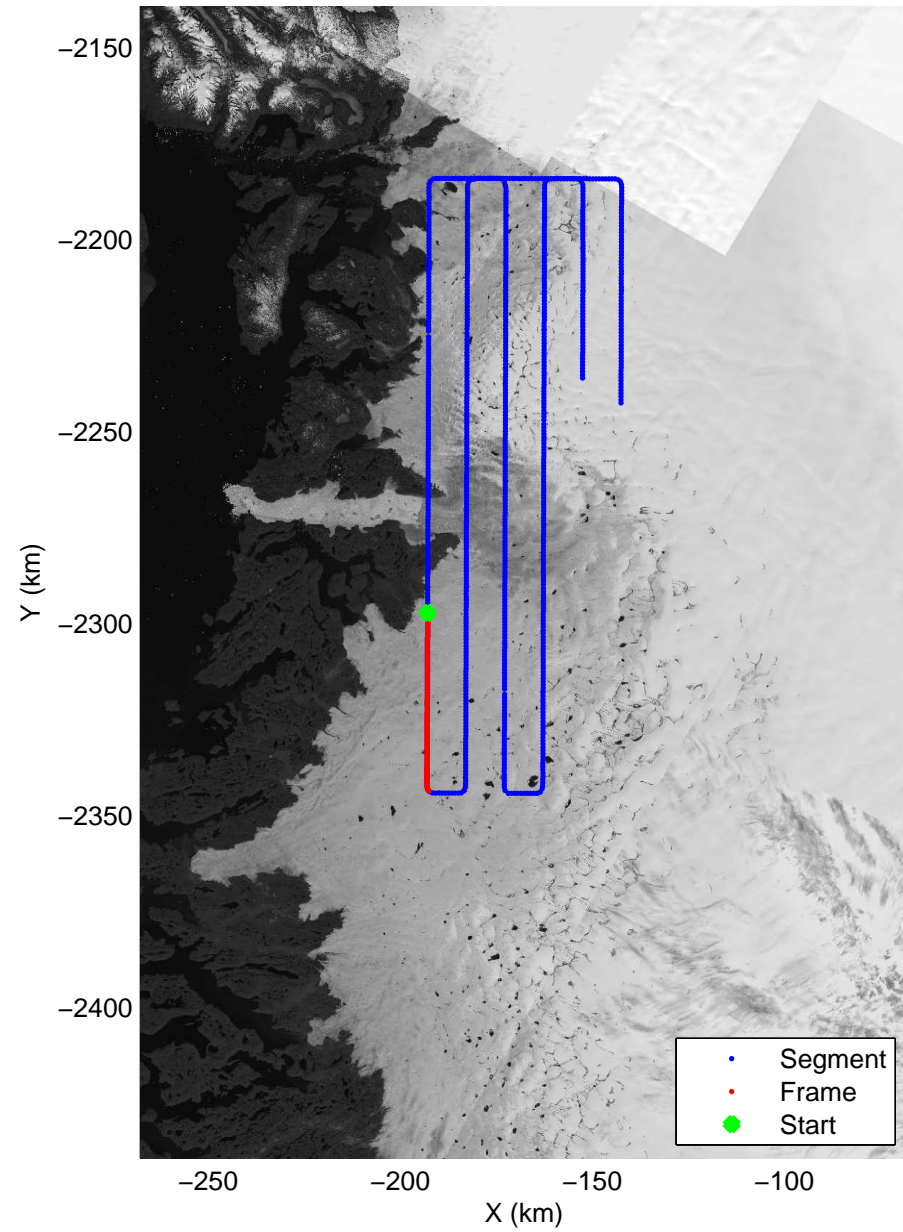

Polar Stereograph 70N/-45E