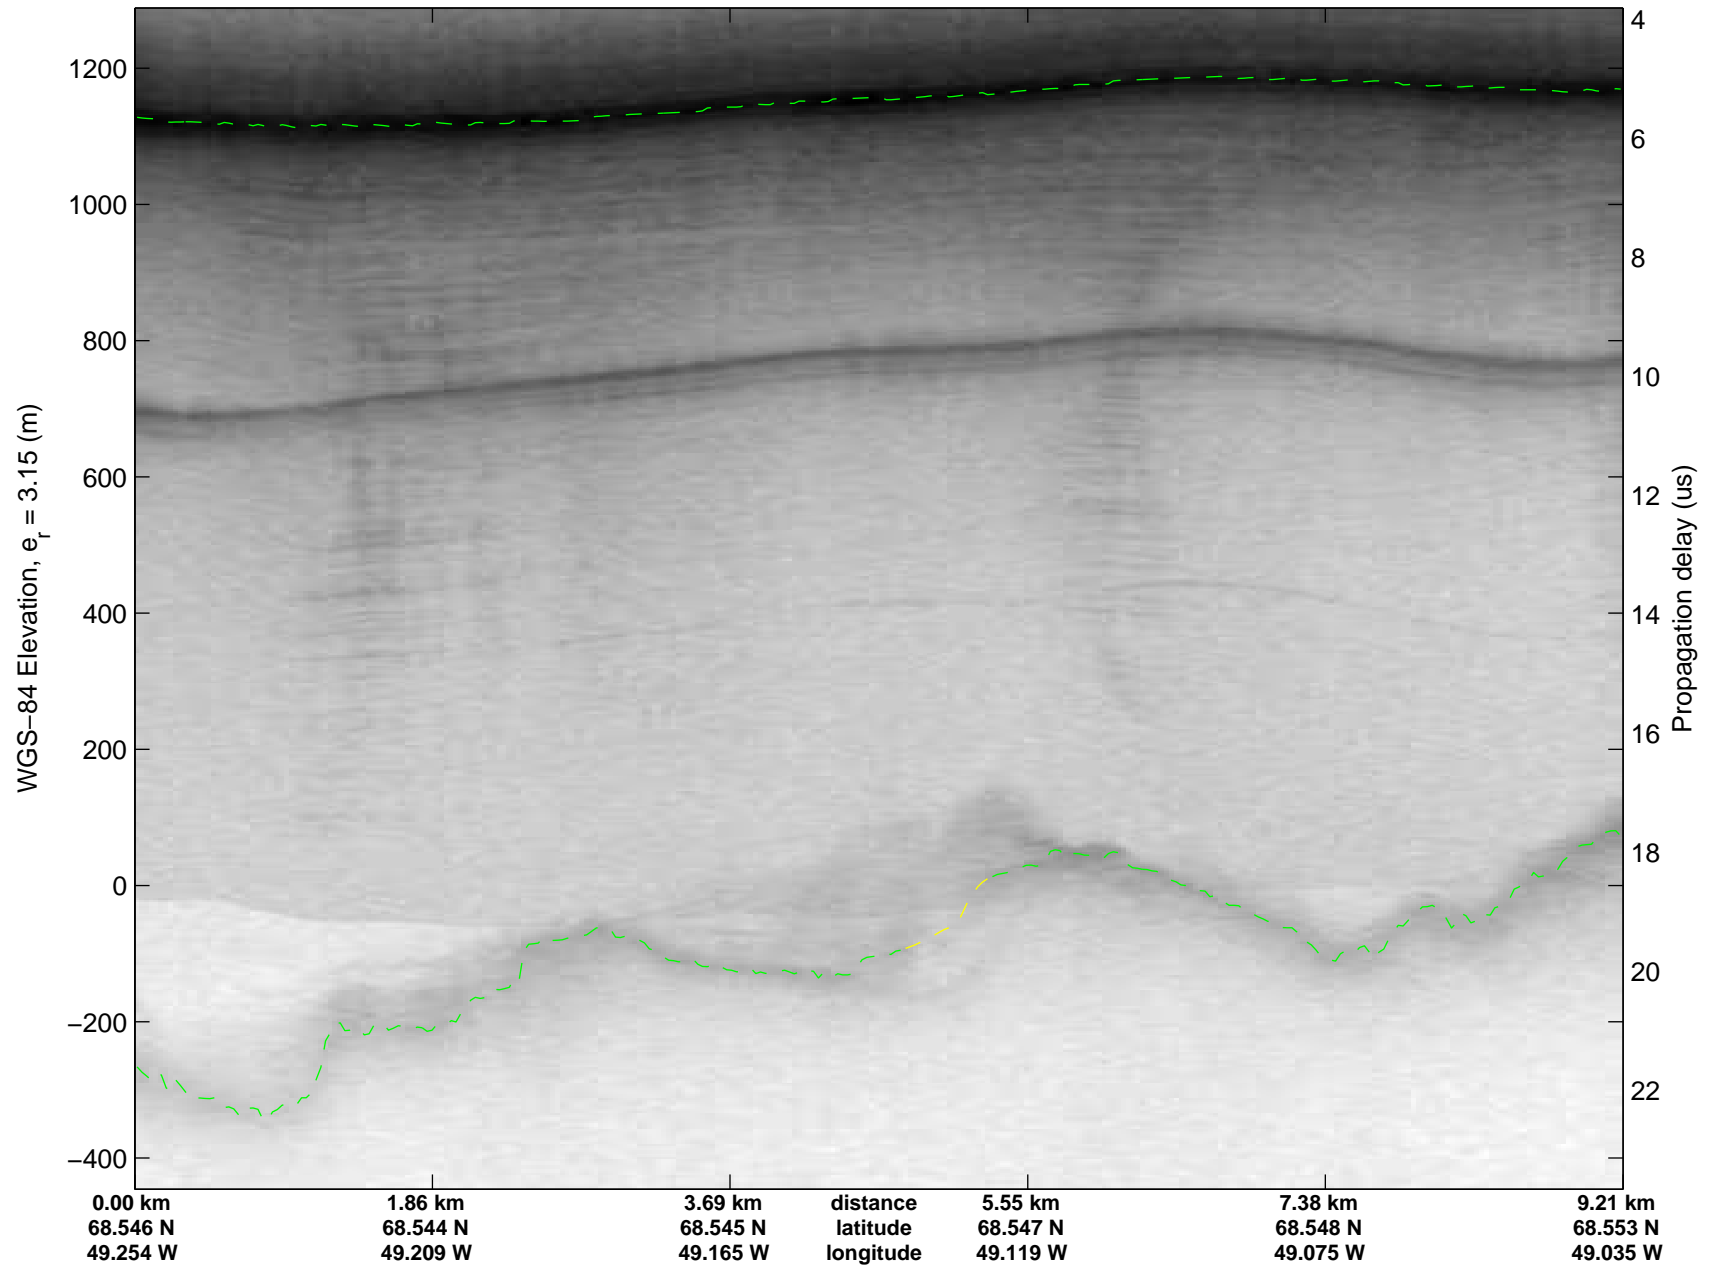

mcrds 2008_Greenland_TO: "Jakobshavn Grid" 20080710_05_017: 20:02:36.4 to 20:09:27.0 GPS

Polar Stereograph 70N/-45E

mcrds 2008_Greenland_TO: "Jakobshavn Grid" 20080710_05_018: 20:09:27.8 to 20:15:23.6 GPS

mcrds 2008_Greenland_TO: "Jakobshavn Grid" 20080710_05_018: 20:09:27.8 to 20:15:23.6 GPS

mcrds 2008_Greenland_TO: "Jakobshavn Grid" 20080710_05_019: 20:15:24.7 to 20:17:31.8 GPS

mcrds 2008_Greenland_TO: "Jakobshavn Grid" 20080710_05_019: 20:15:24.7 to 20:17:31.8 GPS

mcrds 2008_Greenland_TO: "Jakobshavn Grid" 20080710_05_020: 20:17:32.9 to 20:23:16.6 GPS

mcrds 2008_Greenland_TO: "Jakobshavn Grid" 20080710_05_020: 20:17:32.9 to 20:23:16.6 GPS

mcrds 2008_Greenland_TO: "Jakobshavn Grid" 20080710_05_021: 20:23:17.4 to 20:28:55.3 GPS

Polar Stereograph 70N/-45E

mcrds 2008_Greenland_TO: "Jakobshavn Grid" 20080710_05_023: 20:38:18.7 to 20:43:22.4 GPS

mcrds 2008_Greenland_TO: "Jakobshavn Grid" 20080710_05_023: 20:38:18.7 to 20:43:22.4 GPS