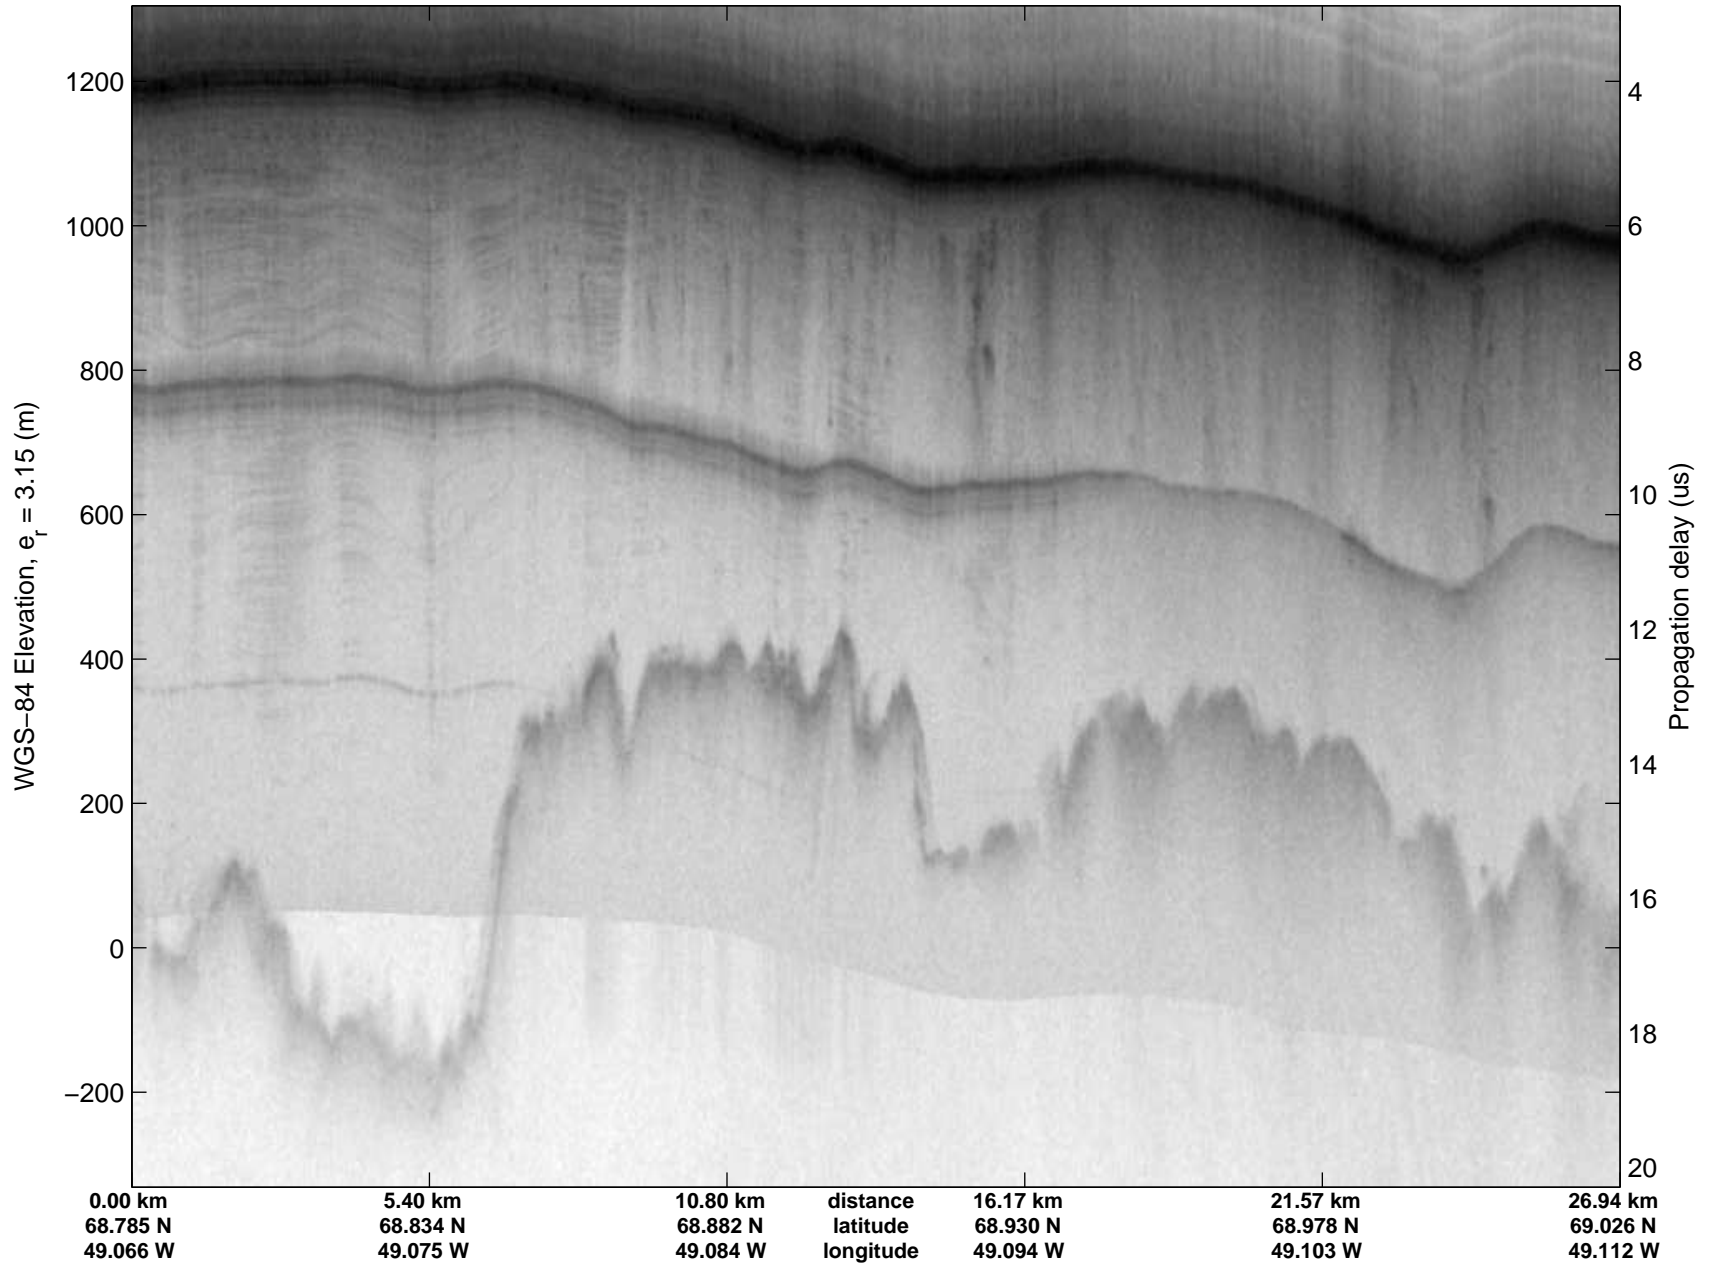

mcrds 2008_Greenland_TO: "Jakobshavn Grid" 20080710_05_017: 20:02:36.4 to 20:09:27.0 GPS

Polar Stereograph 70N/-45E

mcrds 2008_Greenland_TO: "Jakobshavn Grid" 20080710_05_018: 20:09:27.8 to 20:15:23.6 GPS

mcrds 2008_Greenland_TO: "Jakobshavn Grid" 20080710_05_020: 20:17:32.9 to 20:23:16.6 GPS

mcrds 2008_Greenland_TO: "Jakobshavn Grid" 20080710_05_020: 20:17:32.9 to 20:23:16.6 GPS

mcrds 2008_Greenland_TO: "Jakobshavn Grid" 20080710_05_021: 20:23:17.4 to 20:28:55.3 GPS

mcrds 2008_Greenland_TO: "Jakobshavn Grid" 20080710_05_021: 20:23:17.4 to 20:28:55.3 GPS

mcrds 2008_Greenland_TO: "Jakobshavn Grid" 20080710_05_022: 20:28:56.3 to 20:38:17.8 GPS

mcrds 2008_Greenland_TO: "Jakobshavn Grid" 20080710_05_022: 20:28:56.3 to 20:38:17.8 GPS

Polar Stereograph 70N/-45E

mcrds 2008_Greenland_TO: "Jakobshavn Grid" 20080710_05_023: 20:38:18.7 to 20:43:22.4 GPS

mcrds 2008_Greenland_TO: "Jakobshavn Grid" 20080710_05_023: 20:38:18.7 to 20:43:22.4 GPS