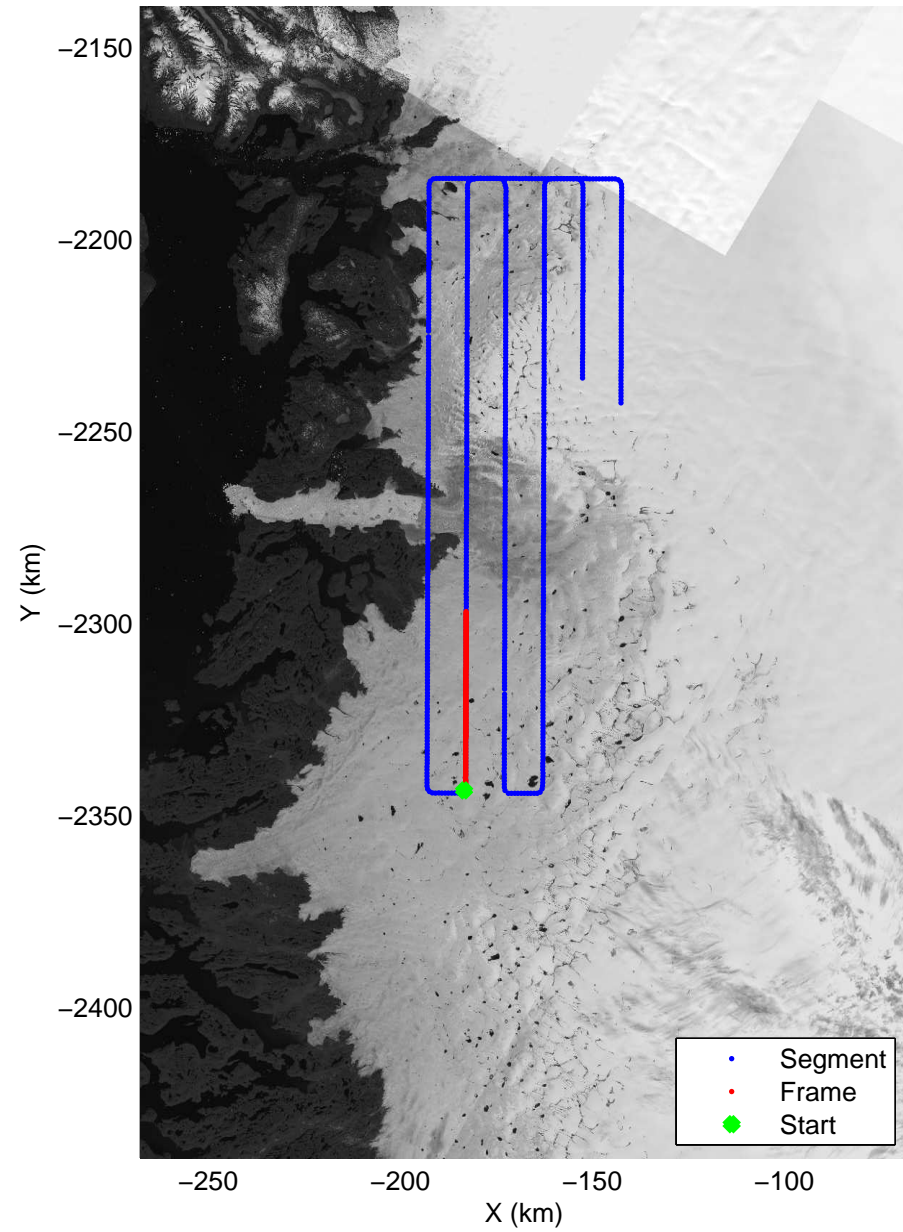

Polar Stereograph 70N/-45E