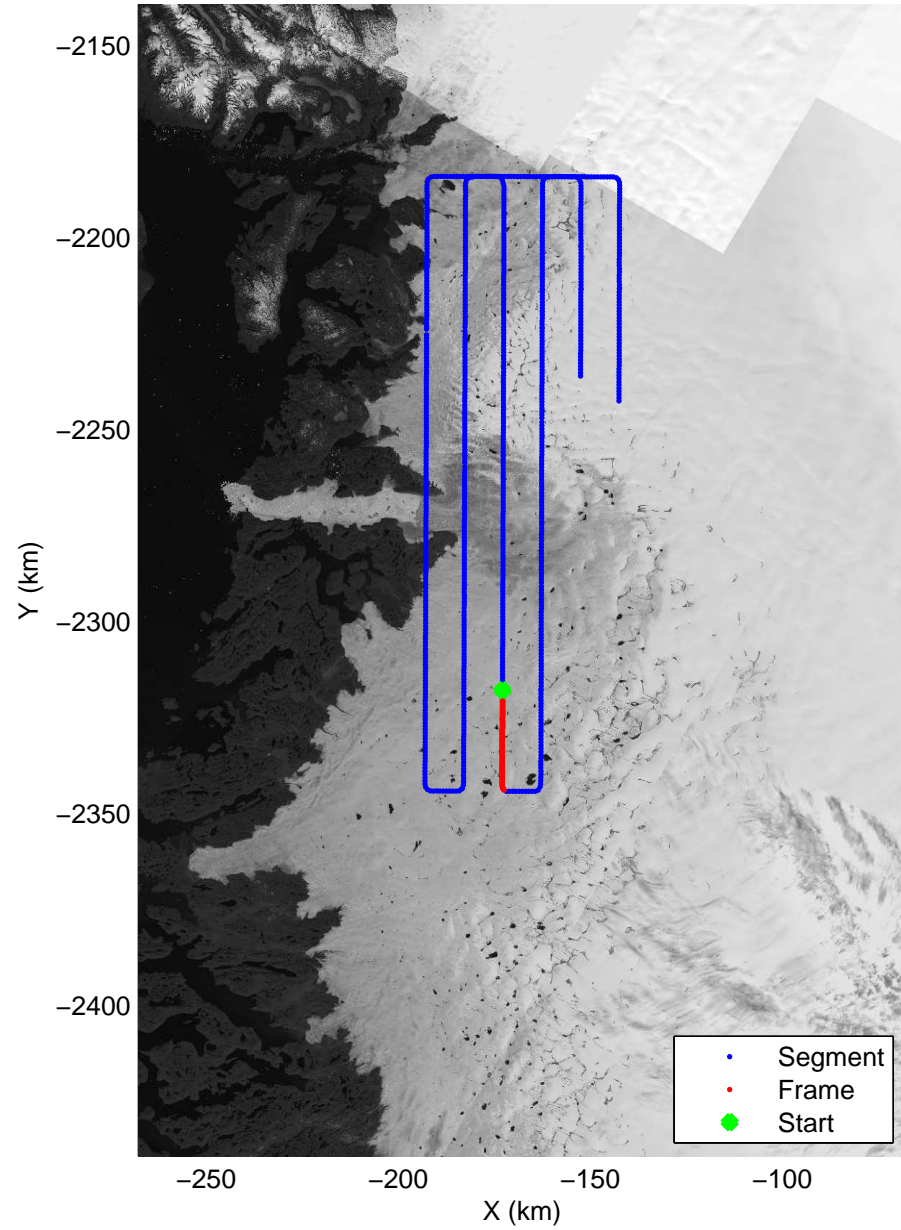

mcrds 2008_Greenland_TO: "Jakobshavn Grid" 20080710_05_016: 19:55:43.8 to 20:02:35.6 GPS

mcrds 2008_Greenland_TO: "Jakobshavn Grid" 20080710_05_016: 19:55:43.8 to 20:02:35.6 GPS

mcrds 2008_Greenland_TO: "Jakobshavn Grid" 20080710_05_017: 20:02:36.4 to 20:09:27.0 GPS

mcrds 2008_Greenland_TO: "Jakobshavn Grid" 20080710_05_017: 20:02:36.4 to 20:09:27.0 GPS

Polar Stereograph 70N/-45E

mcrds 2008_Greenland_TO: "Jakobshavn Grid" 20080710_05_018: 20:09:27.8 to 20:15:23.6 GPS