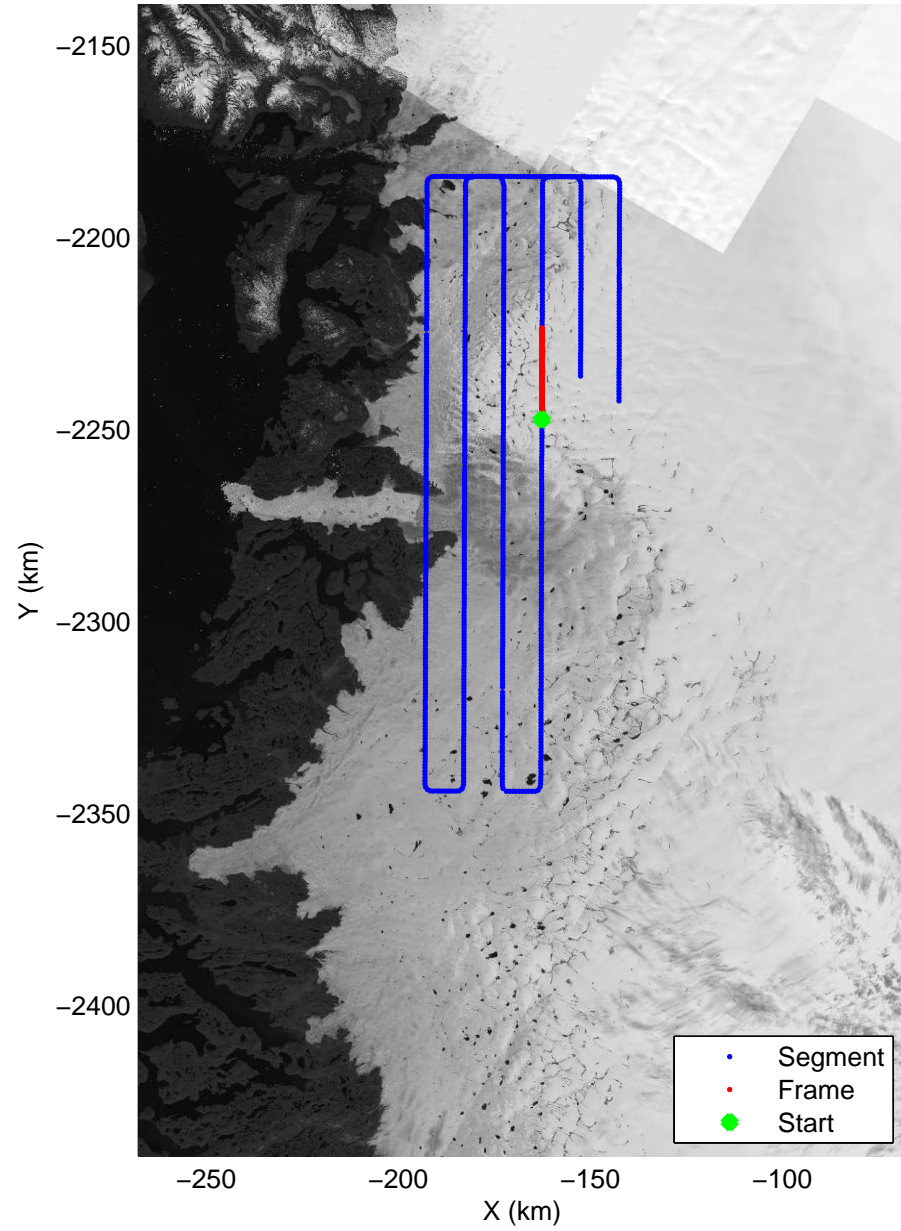

mcrds 2008_Greenland_TO: "Jakobshavn Grid" 20080710_05_021: 20:23:17.4 to 20:28:55.3 GPS

mcrds 2008_Greenland_TO: "Jakobshavn Grid" 20080710_05_022: 20:28:56.3 to 20:38:17.8 GPS

mcrds 2008_Greenland_TO: "Jakobshavn Grid" 20080710_05_022: 20:28:56.3 to 20:38:17.8 GPS

Polar Stereograph 70N/-45E

mcrds 2008_Greenland_TO: "Jakobshavn Grid" 20080710_05_023: 20:38:18.7 to 20:43:22.4 GPS

mcrds 2008_Greenland_TO: "Jakobshavn Grid" 20080710_05_023: 20:38:18.7 to 20:43:22.4 GPS