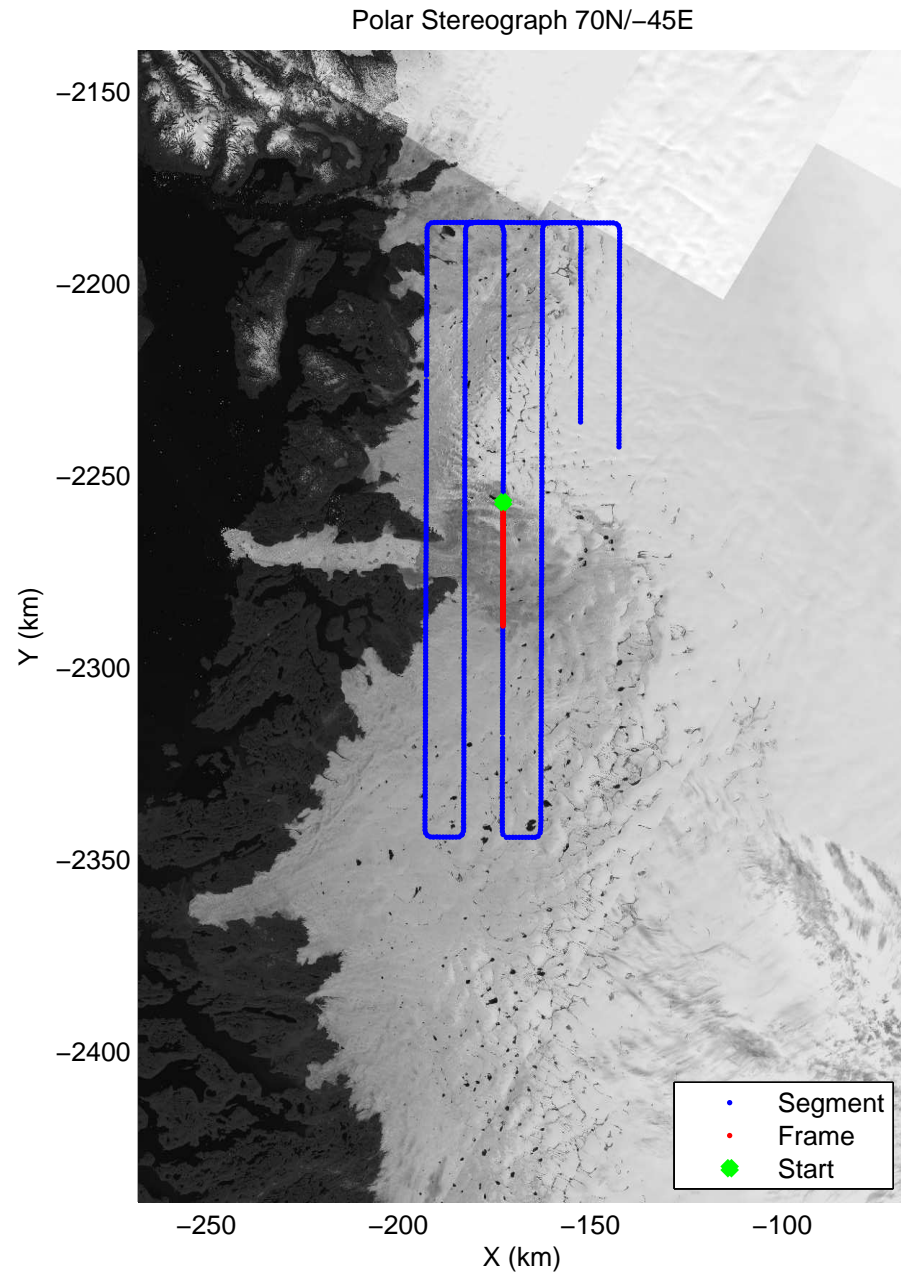

Polar Stereograph 70N/-45E

mcrds 2008_Greenland_TO: "Jakobshavn Grid" 20080710_05_015: 19:48:24.7 to 19:55:43.1 GPS

mcrds 2008_Greenland_TO: "Jakobshavn Grid" 20080710_05_015: 19:48:24.7 to 19:55:43.1 GPS