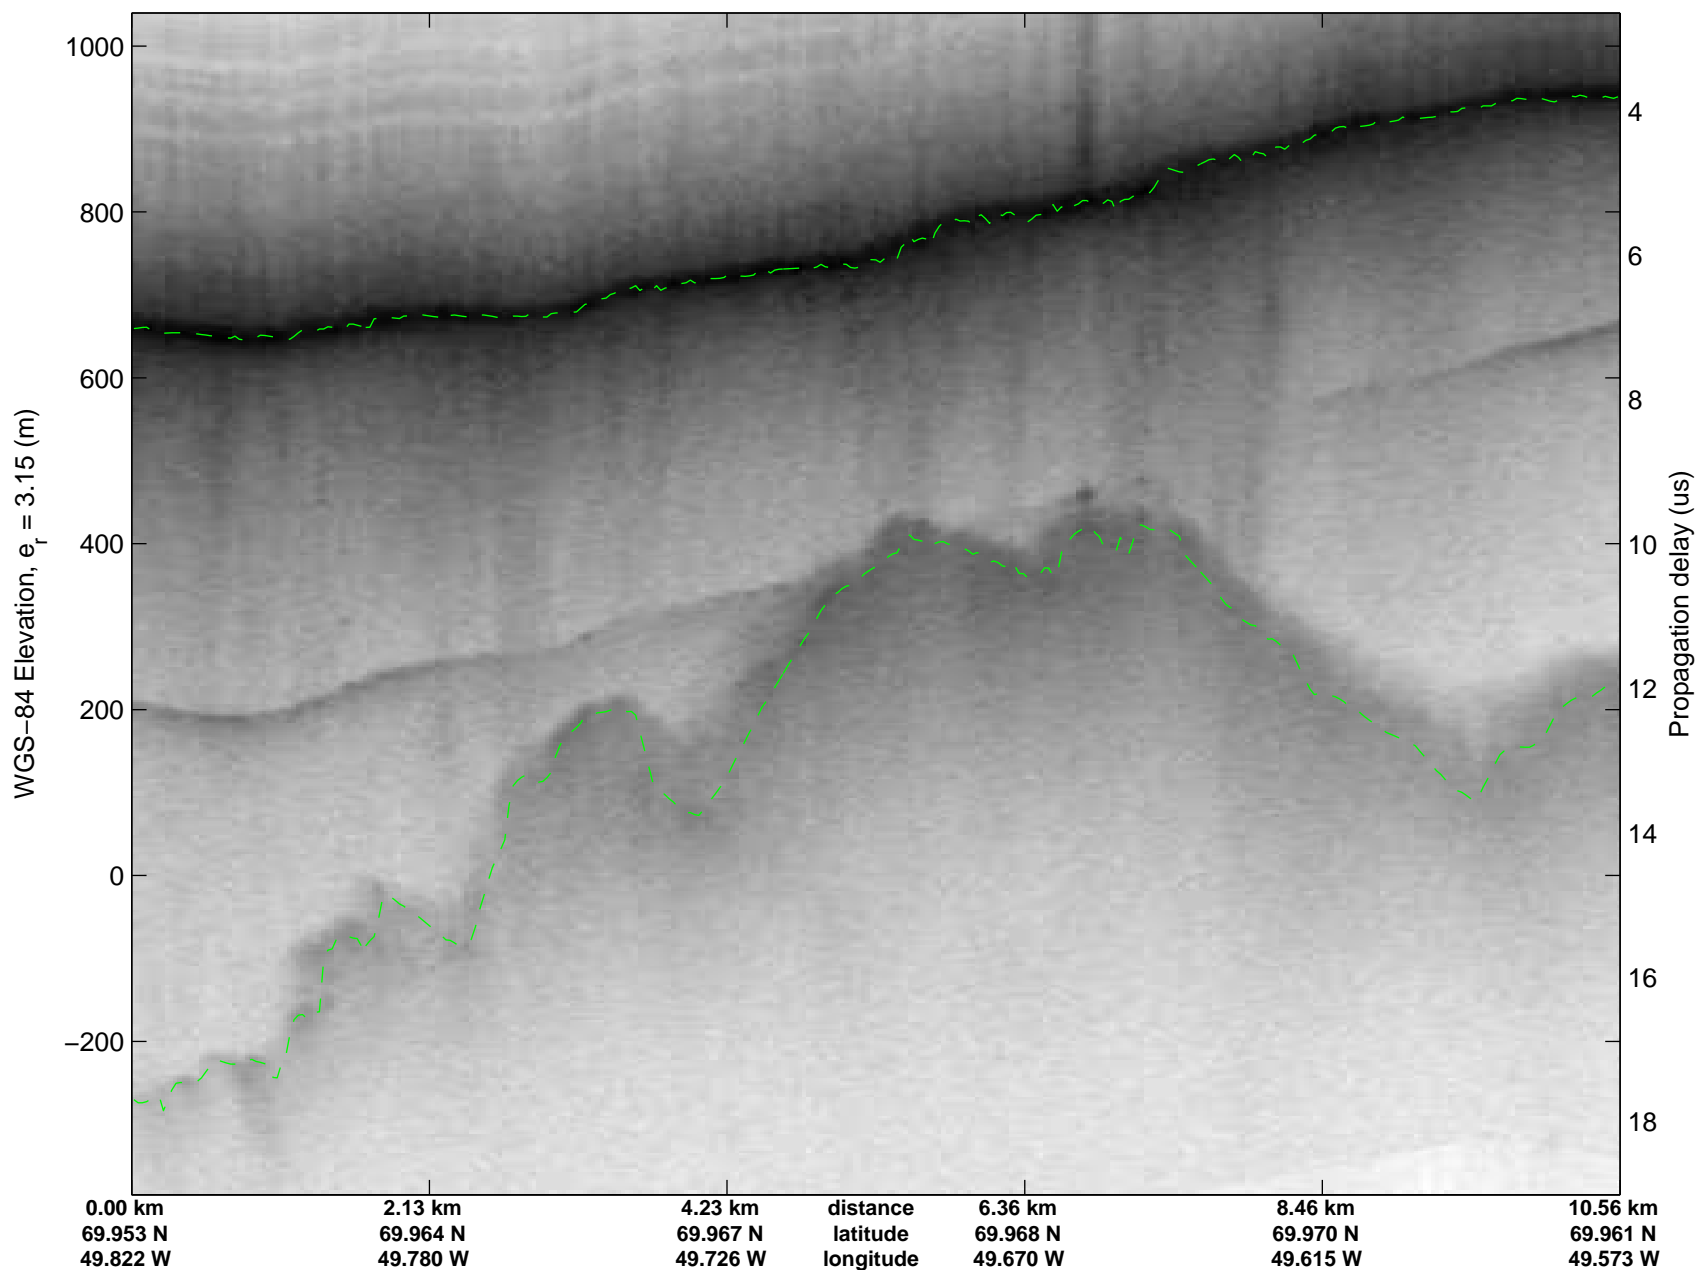

Polar Stereograph 70N/-45E

mcrds 2008_Greenland_TO: "Jakobshavn Grid" 20080710_05_011: 19:19:57.0 to 19:28:00.2 GPS

mcrds 2008_Greenland_TO: "Jakobshavn Grid" 20080710_05_011: 19:19:57.0 to 19:28:00.2 GPS

mcrds 2008_Greenland_TO: "Jakobshavn Grid" 20080710_05_012: 19:28:01.2 to 19:36:09.5 GPS

mcrds 2008_Greenland_TO: "Jakobshavn Grid" 20080710_05_012: 19:28:01.2 to 19:36:09.5 GPS

mcrds 2008_Greenland_TO: "Jakobshavn Grid" 20080710_05_013: 19:36:10.5 to 19:38:47.1 GPS

mcrds 2008_Greenland_TO: "Jakobshavn Grid" 20080710_05_013: 19:36:10.5 to 19:38:47.1 GPS

mcrds 2008_Greenland_TO: "Jakobshavn Grid" 20080710_05_014: 19:38:48.3 to 19:48:23.8 GPS

mcrds 2008_Greenland_TO: "Jakobshavn Grid" 20080710_05_014: 19:38:48.3 to 19:48:23.8 GPS

Polar Stereograph 70N/-45E

mcrds 2008_Greenland_TO: "Jakobshavn Grid" 20080710_05_015: 19:48:24.7 to 19:55:43.1 GPS

mcrds 2008_Greenland_TO: "Jakobshavn Grid" 20080710_05_015: 19:48:24.7 to 19:55:43.1 GPS