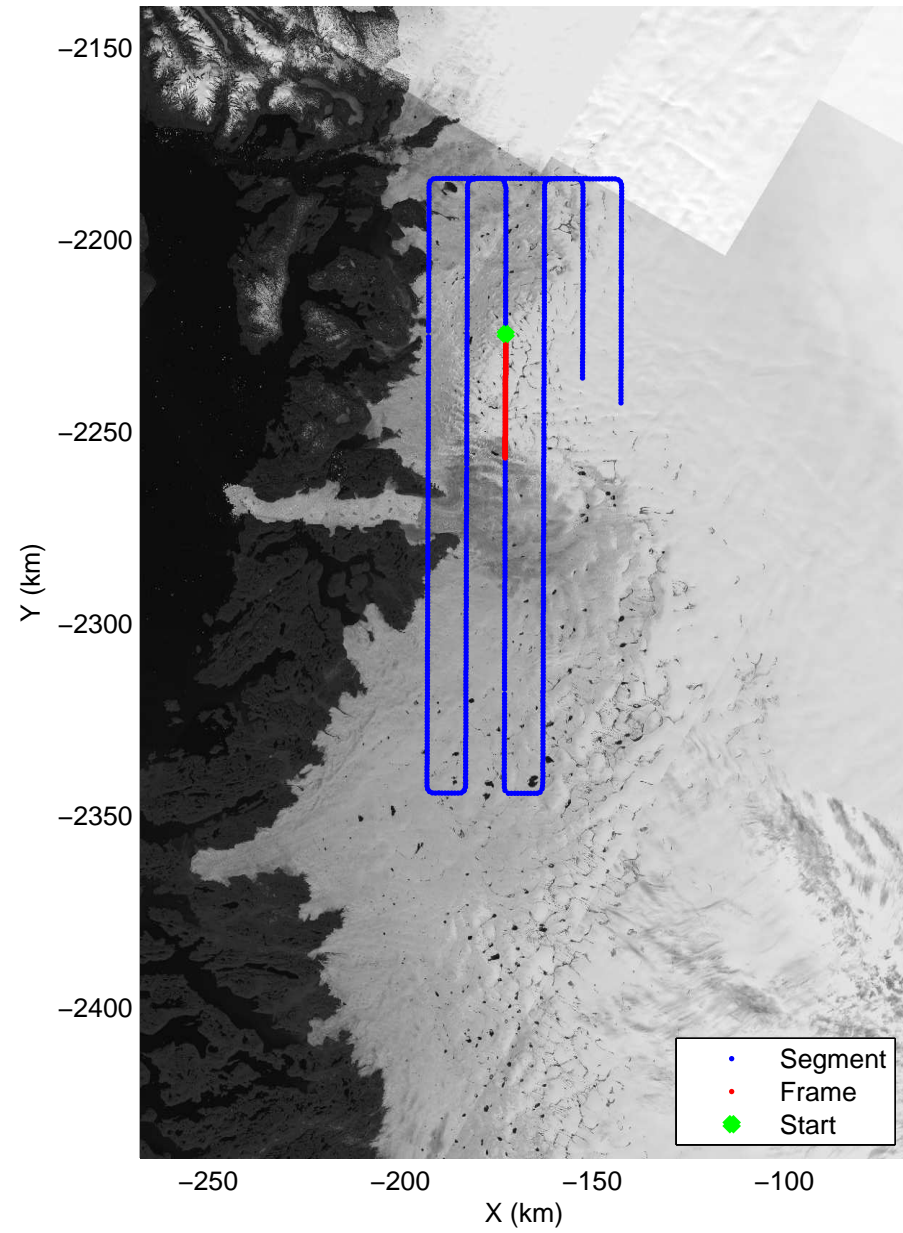

Polar Stereograph 70N/-45E