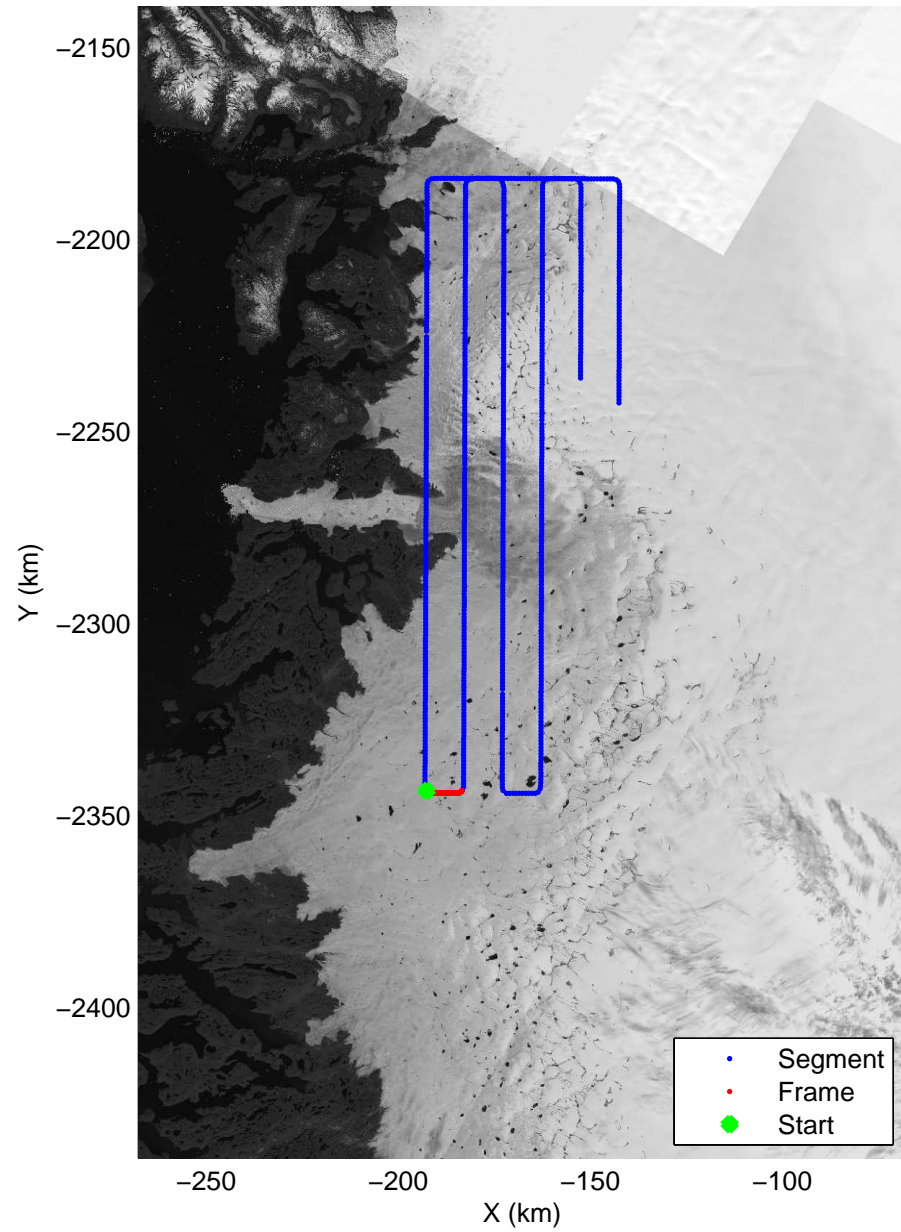

Polar Stereograph 70N/-45E