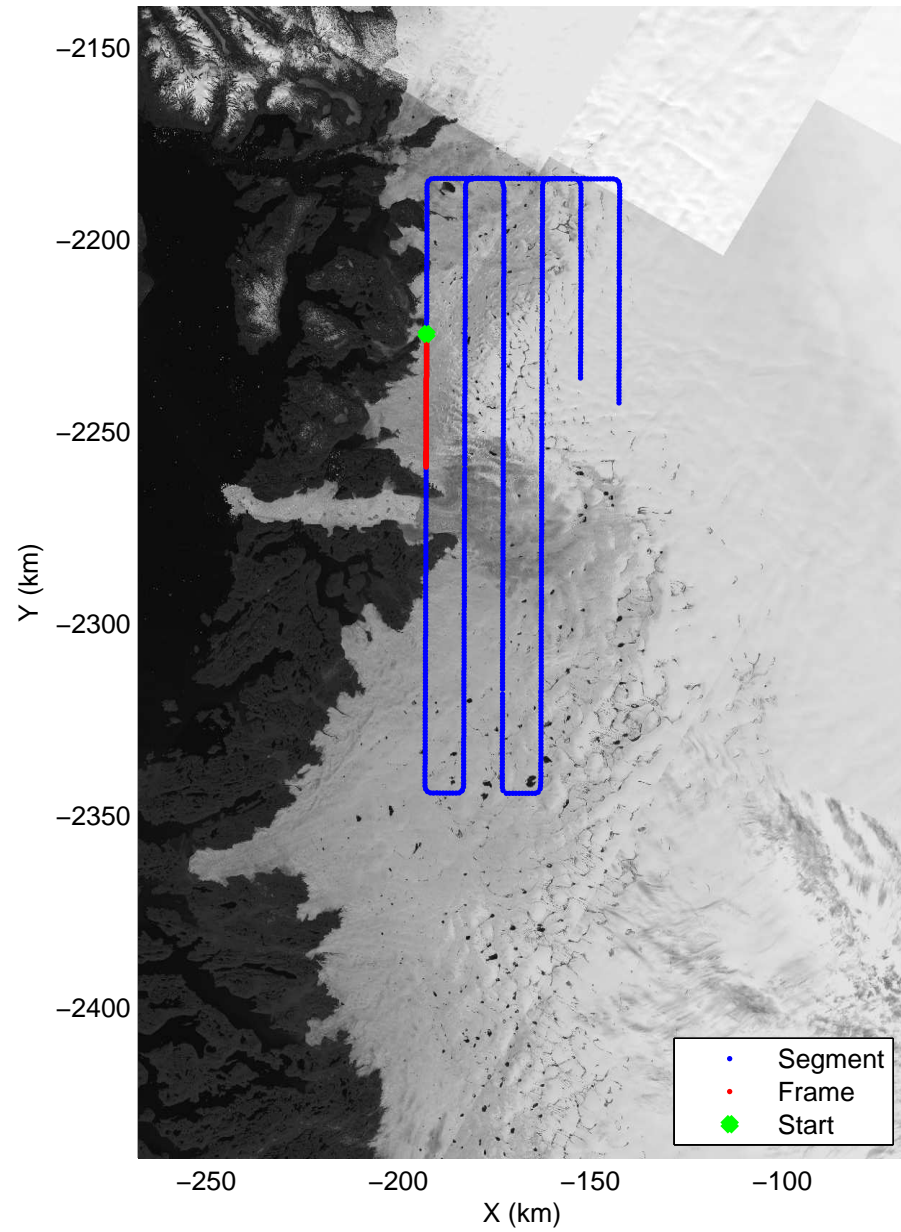

Polar Stereograph 70N/-45E