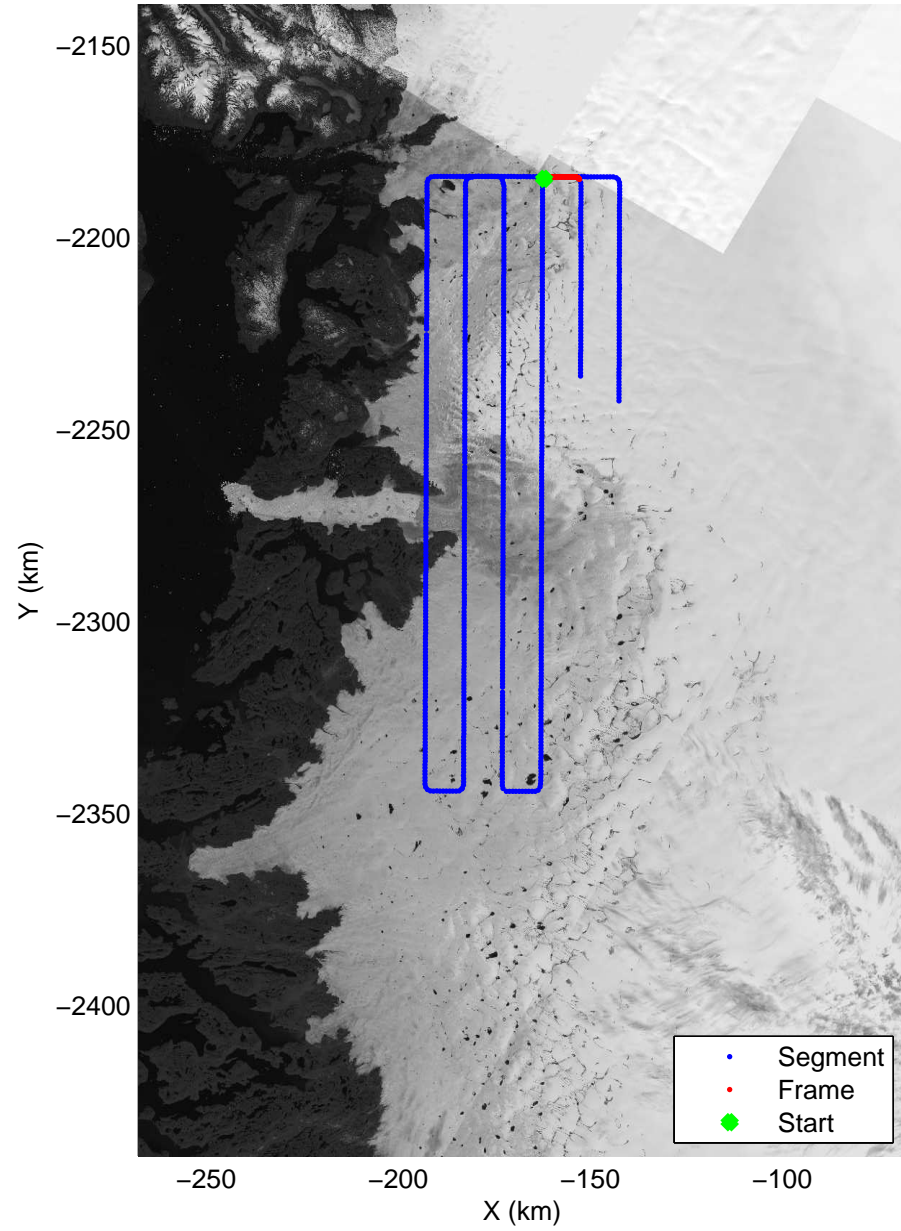

Polar Stereograph 70N/-45E

mcrds 2008_Greenland_TO: "Jakobshavn Grid" 20080710_05_023: 20:38:18.7 to 20:43:22.4 GPS

mcrds 2008_Greenland_TO: "Jakobshavn Grid" 20080710_05_023: 20:38:18.7 to 20:43:22.4 GPS

mcrds 2008_Greenland_TO: "Jakobshavn Grid" 20080710_05_024: 20:43:23.2 to 20:51:25.0 GPS

mcrds 2008_Greenland_TO: "Jakobshavn Grid" 20080710_05_024: 20:43:23.2 to 20:51:25.0 GPS

Polar Stereograph 70N/-45E

mcrds 2008_Greenland_TO: "Jakobshavn Grid" 20080710_05_025: 20:51:26.2 to 20:53:47.5 GPS

mcrds 2008_Greenland_TO: "Jakobshavn Grid" 20080710_05_025: 20:51:26.2 to 20:53:47.5 GPS

Polar Stereograph 70N/-45E