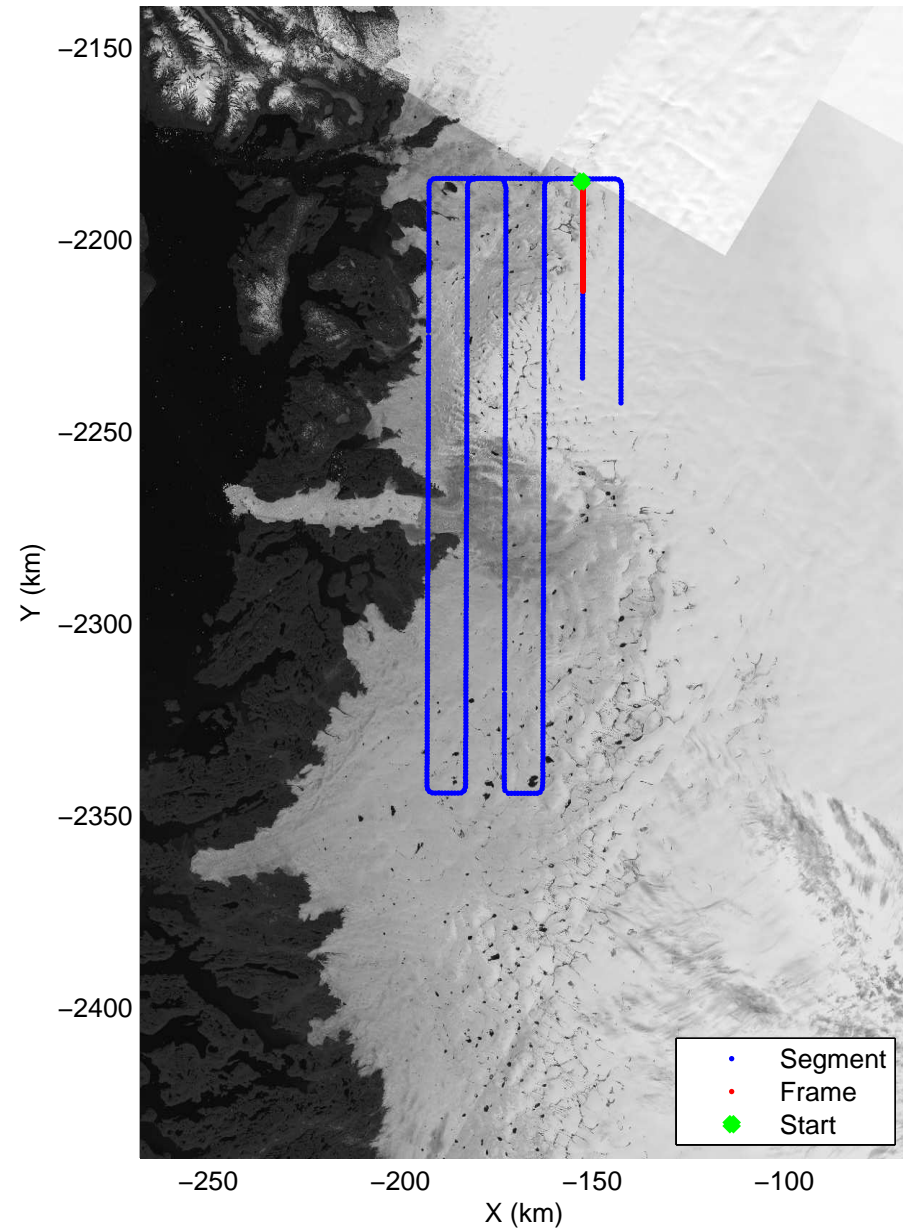

mcrds 2008_Greenland_TO: "Jakobshavn Grid" 20080710_05_024: 20:43:23.2 to 20:51:25.0 GPS

mcrds 2008_Greenland_TO: "Jakobshavn Grid" 20080710_05_024: 20:43:23.2 to 20:51:25.0 GPS

Polar Stereograph 70N/-45E

mcrds 2008_Greenland_TO: "Jakobshavn Grid" 20080710_05_025: 20:51:26.2 to 20:53:47.5 GPS

mcrds 2008_Greenland_TO: "Jakobshavn Grid" 20080710_05_025: 20:51:26.2 to 20:53:47.5 GPS

Polar Stereograph 70N/-45E

mcrds 2008_Greenland_TO: "Jakobshavn Grid" 20080710_05_026: 20:53:48.8 to 21:00:50.6 GPS

mcrds 2008_Greenland_TO: "Jakobshavn Grid" 20080710_05_026: 20:53:48.8 to 21:00:50.6 GPS

mcrds 2008_Greenland_TO: "Jakobshavn Grid" 20080710_05_027: 21:00:51.6 to 21:06:16.8 GPS

mcrds 2008_Greenland_TO: "Jakobshavn Grid" 20080710_05_027: 21:00:51.6 to 21:06:16.8 GPS