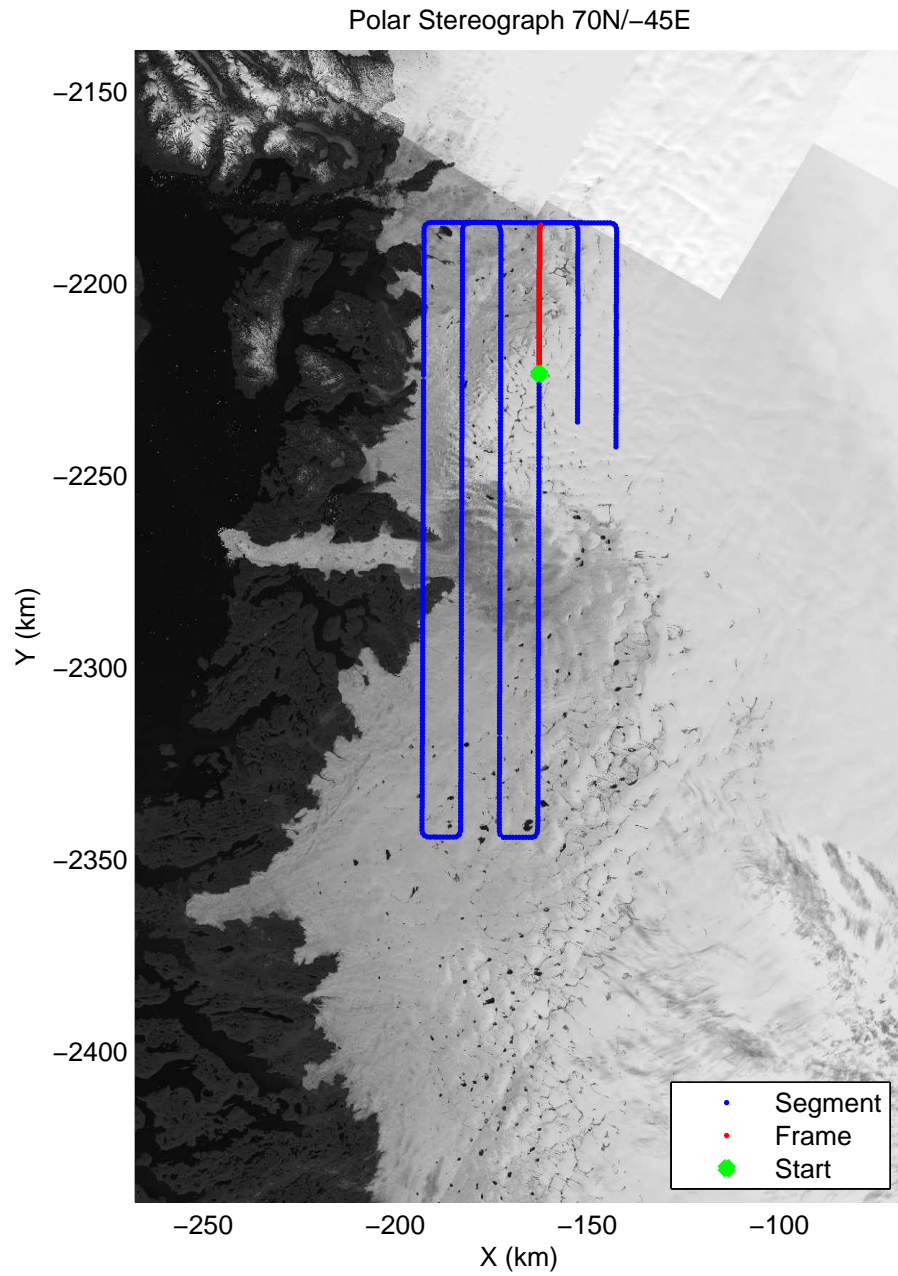

Polar Stereograph 70N/-45E

mcrds 2008_Greenland_TO: "Jakobshavn Grid" 20080710_05_023: 20:38:18.7 to 20:43:22.4 GPS

mcrds 2008_Greenland_TO: "Jakobshavn Grid" 20080710_05_023: 20:38:18.7 to 20:43:22.4 GPS

mcrds 2008_Greenland_TO: "Jakobshavn Grid" 20080710_05_024: 20:43:23.2 to 20:51:25.0 GPS

mcrds 2008_Greenland_TO: "Jakobshavn Grid" 20080710_05_024: 20:43:23.2 to 20:51:25.0 GPS

Polar Stereograph 70N/-45E

mcrds 2008_Greenland_TO: "Jakobshavn Grid" 20080710_05_025: 20:51:26.2 to 20:53:47.5 GPS

mcrds 2008_Greenland_TO: "Jakobshavn Grid" 20080710_05_025: 20:51:26.2 to 20:53:47.5 GPS

Polar Stereograph 70N/-45E