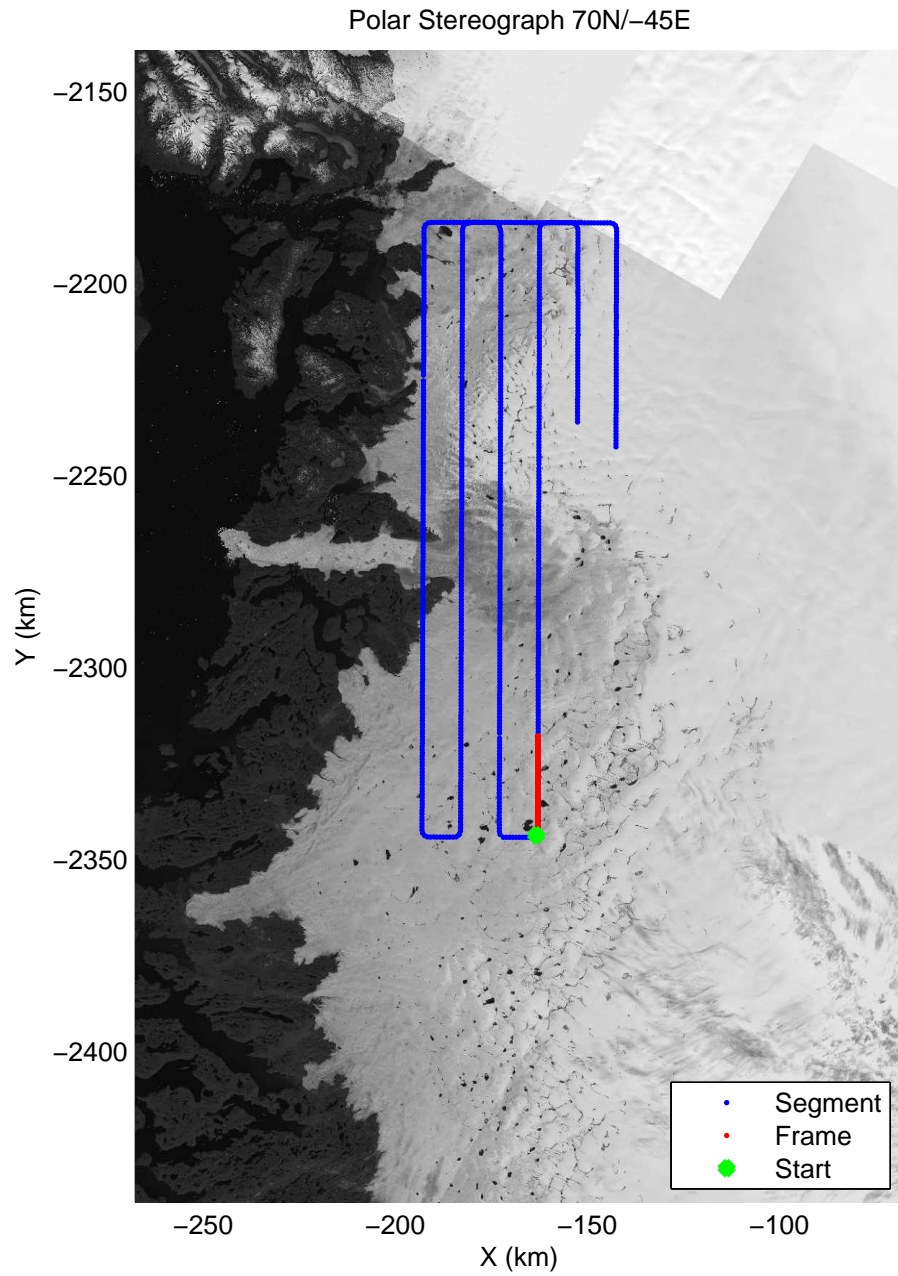

mcrds 2008_Greenland_TO: "Jakobshavn Grid" 20080710_05_017: 20:02:36.4 to 20:09:27.0 GPS

Polar Stereograph 70N/-45E

mcrds 2008_Greenland_TO: "Jakobshavn Grid" 20080710_05_018: 20:09:27.8 to 20:15:23.6 GPS

mcrds 2008_Greenland_TO: "Jakobshavn Grid" 20080710_05_018: 20:09:27.8 to 20:15:23.6 GPS

mcrds 2008_Greenland_TO: "Jakobshavn Grid" 20080710_05_019: 20:15:24.7 to 20:17:31.8 GPS

mcrds 2008_Greenland_TO: "Jakobshavn Grid" 20080710_05_019: 20:15:24.7 to 20:17:31.8 GPS