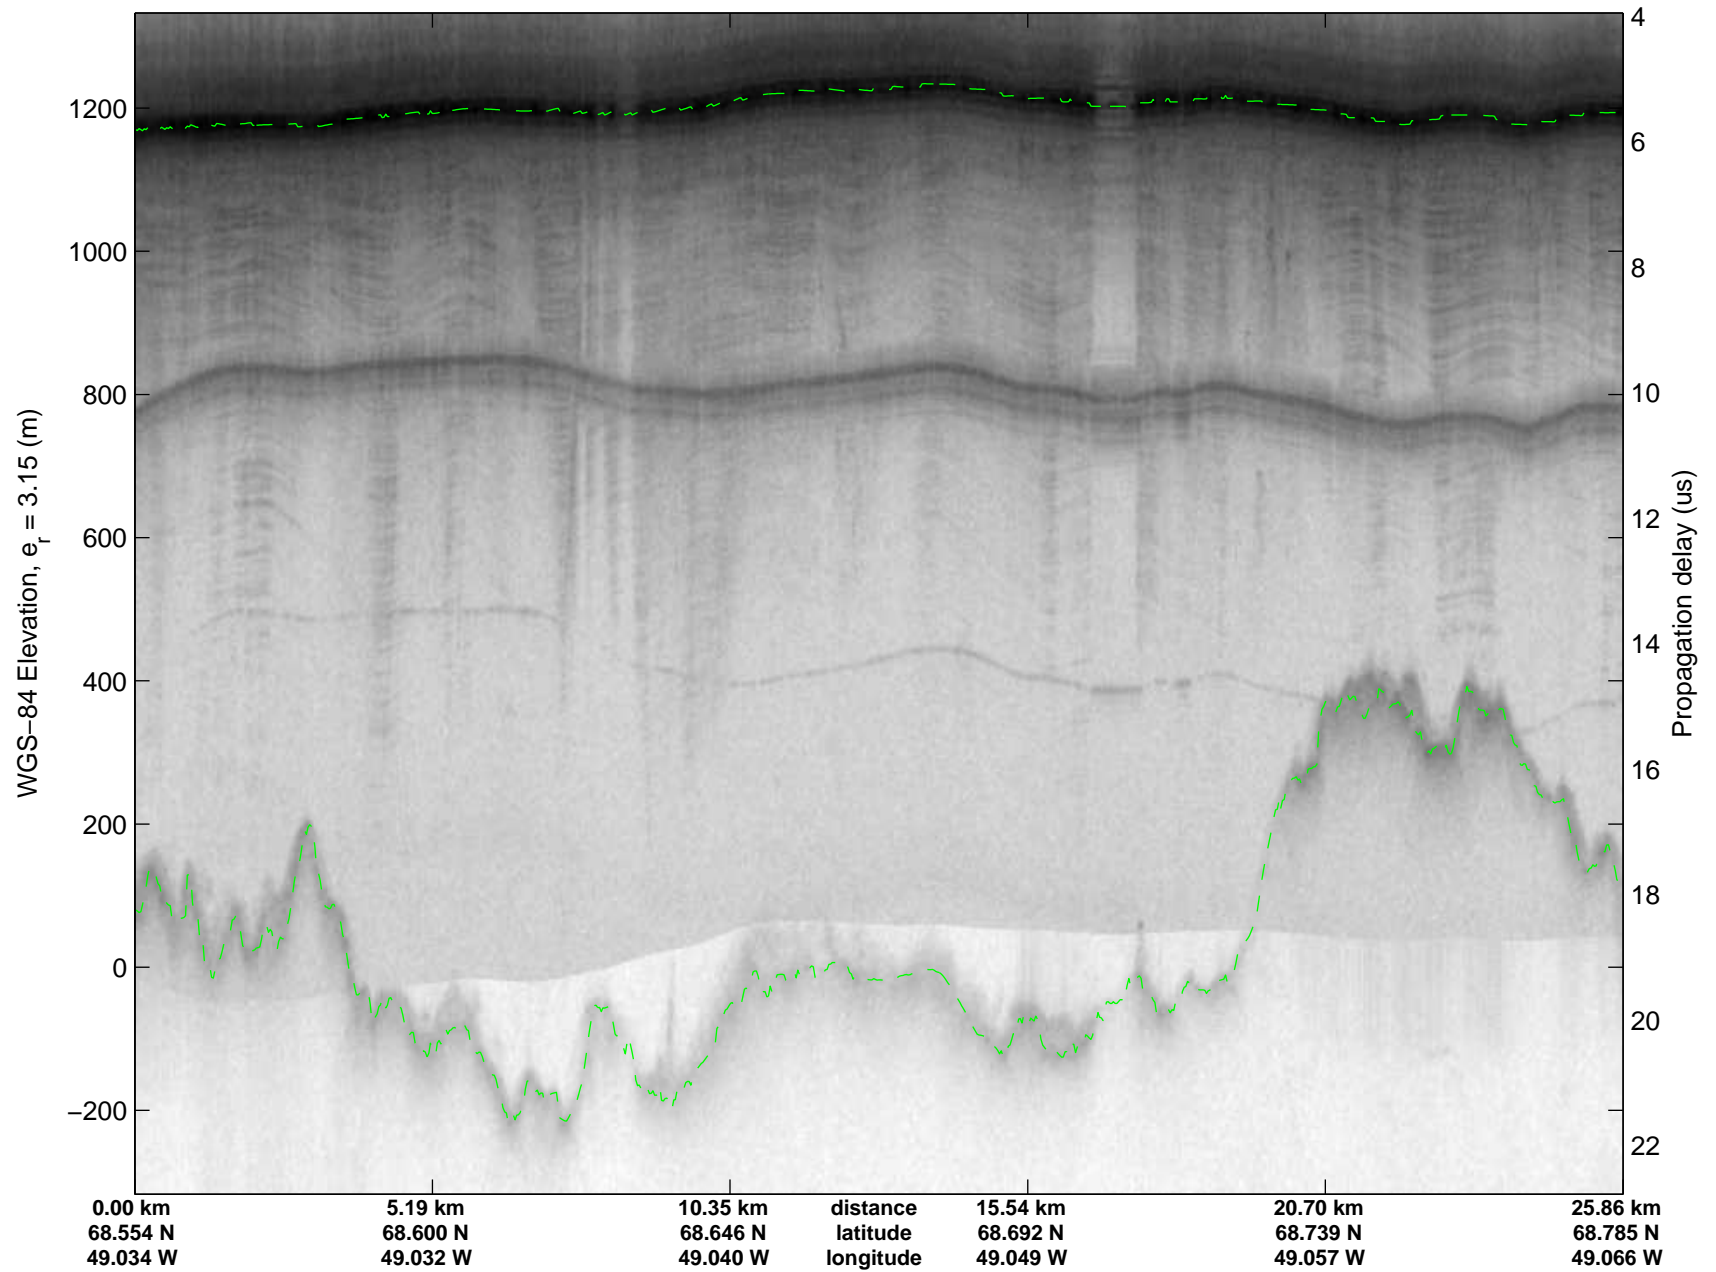

mcrds 2008_Greenland_TO: "Jakobshavn Grid" 20080710_05_017: 20:02:36.4 to 20:09:27.0 GPS

Polar Stereograph 70N/-45E

mcrds 2008_Greenland_TO: "Jakobshavn Grid" 20080710_05_018: 20:09:27.8 to 20:15:23.6 GPS

mcrds 2008_Greenland_TO: "Jakobshavn Grid" 20080710_05_018: 20:09:27.8 to 20:15:23.6 GPS

mcrds 2008_Greenland_TO: "Jakobshavn Grid" 20080710_05_019: 20:15:24.7 to 20:17:31.8 GPS

mcrds 2008_Greenland_TO: "Jakobshavn Grid" 20080710_05_019: 20:15:24.7 to 20:17:31.8 GPS

mcrds 2008_Greenland_TO: "Jakobshavn Grid" 20080710_05_020: 20:17:32.9 to 20:23:16.6 GPS

mcrds 2008_Greenland_TO: "Jakobshavn Grid" 20080710_05_020: 20:17:32.9 to 20:23:16.6 GPS

mcrds 2008_Greenland_TO: "Jakobshavn Grid" 20080710_05_021: 20:23:17.4 to 20:28:55.3 GPS

mcrds 2008_Greenland_TO: "Jakobshavn Grid" 20080710_05_021: 20:23:17.4 to 20:28:55.3 GPS

mcrds 2008_Greenland_TO: "Jakobshavn Grid" 20080710_05_022: 20:28:56.3 to 20:38:17.8 GPS

mcrds 2008_Greenland_TO: "Jakobshavn Grid" 20080710_05_022: 20:28:56.3 to 20:38:17.8 GPS