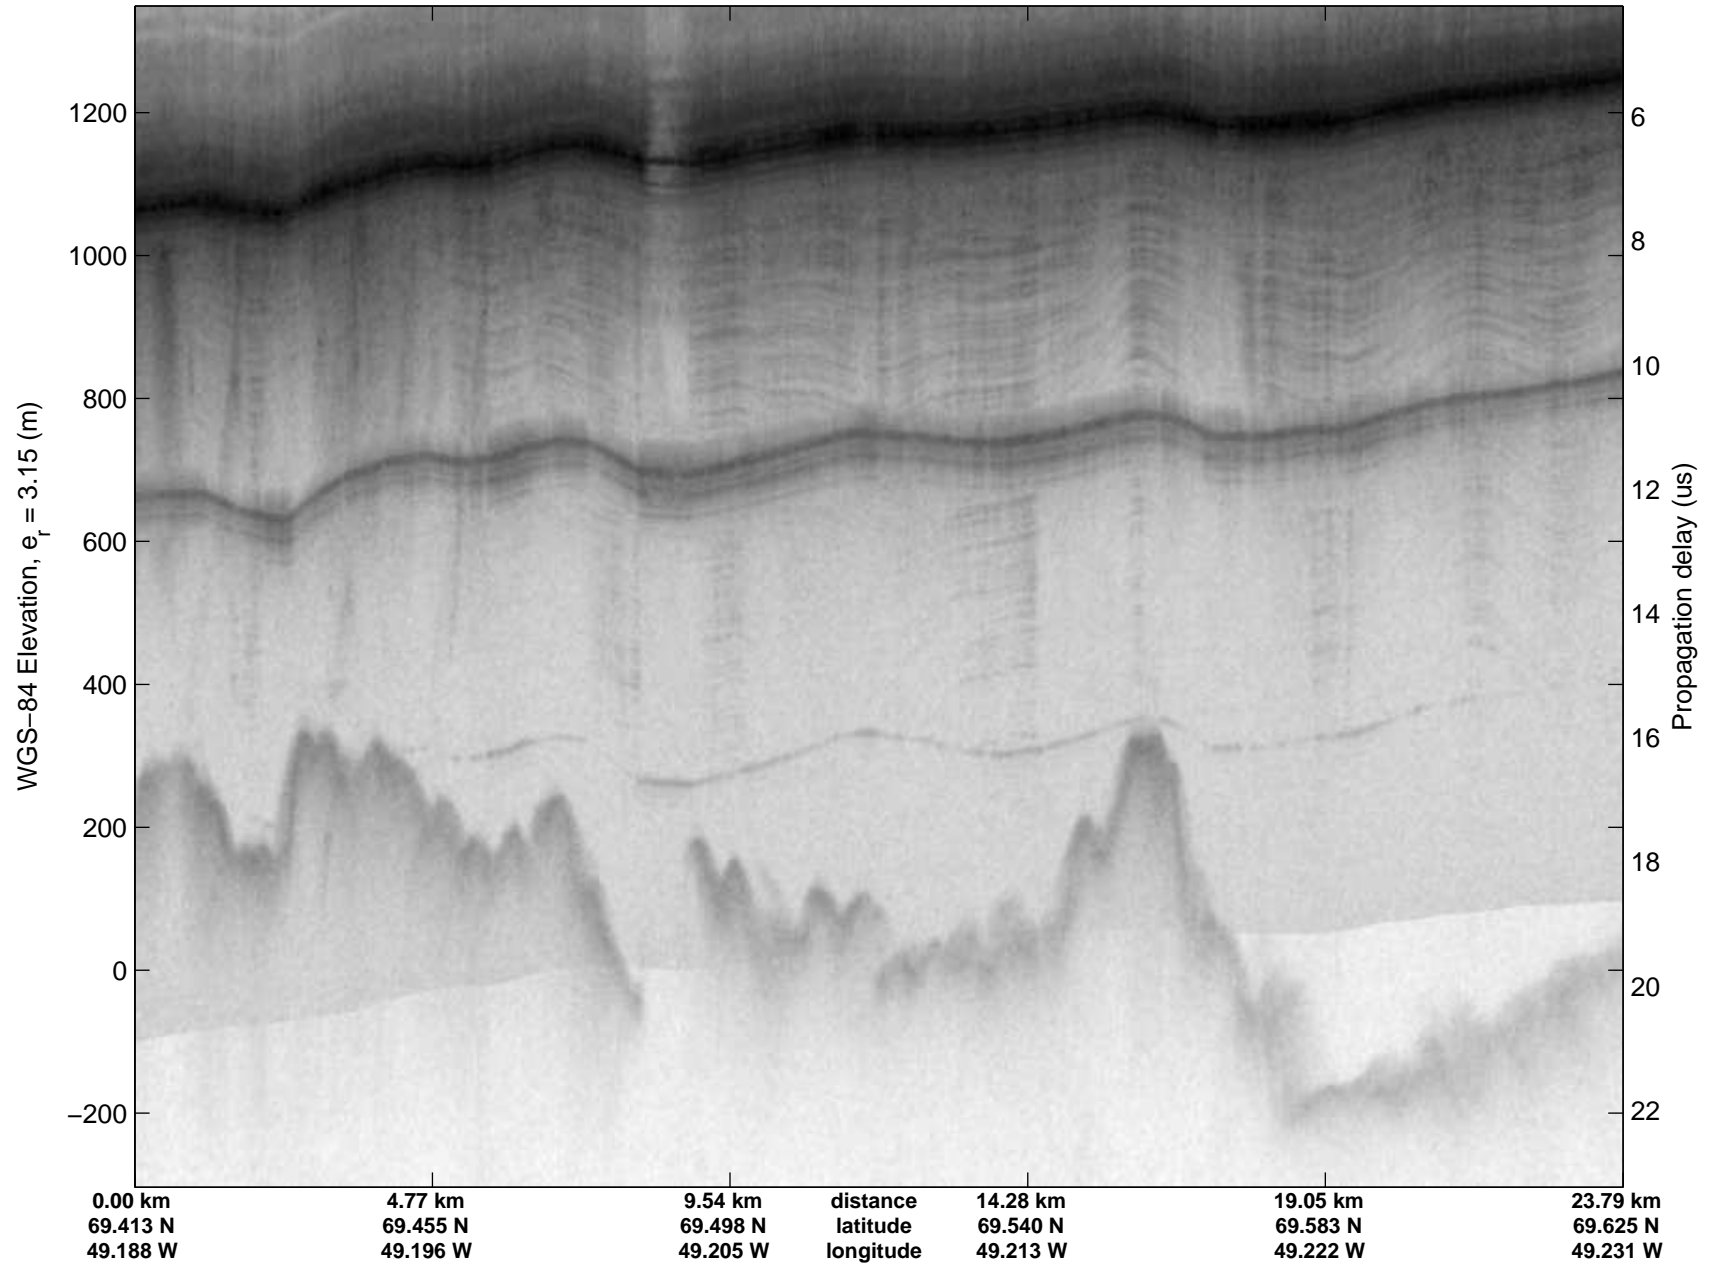

mcrds 2008_Greenland_TO: "Jakobshavn Grid" 20080710_05_021: 20:23:17.4 to 20:28:55.3 GPS

mcrds 2008_Greenland_TO: "Jakobshavn Grid" 20080710_05_022: 20:28:56.3 to 20:38:17.8 GPS

mcrds 2008_Greenland_TO: "Jakobshavn Grid" 20080710_05_022: 20:28:56.3 to 20:38:17.8 GPS

Polar Stereograph 70N/-45E

mcrds 2008_Greenland_TO: "Jakobshavn Grid" 20080710_05_023: 20:38:18.7 to 20:43:22.4 GPS

mcrds 2008_Greenland_TO: "Jakobshavn Grid" 20080710_05_023: 20:38:18.7 to 20:43:22.4 GPS

mcrds 2008_Greenland_TO: "Jakobshavn Grid" 20080710_05_024: 20:43:23.2 to 20:51:25.0 GPS

mcrds 2008_Greenland_TO: "Jakobshavn Grid" 20080710_05_024: 20:43:23.2 to 20:51:25.0 GPS

Polar Stereograph 70N/-45E

mcrds 2008_Greenland_TO: "Jakobshavn Grid" 20080710_05_025: 20:51:26.2 to 20:53:47.5 GPS

mcrds 2008_Greenland_TO: "Jakobshavn Grid" 20080710_05_025: 20:51:26.2 to 20:53:47.5 GPS

Polar Stereograph 70N/-45E