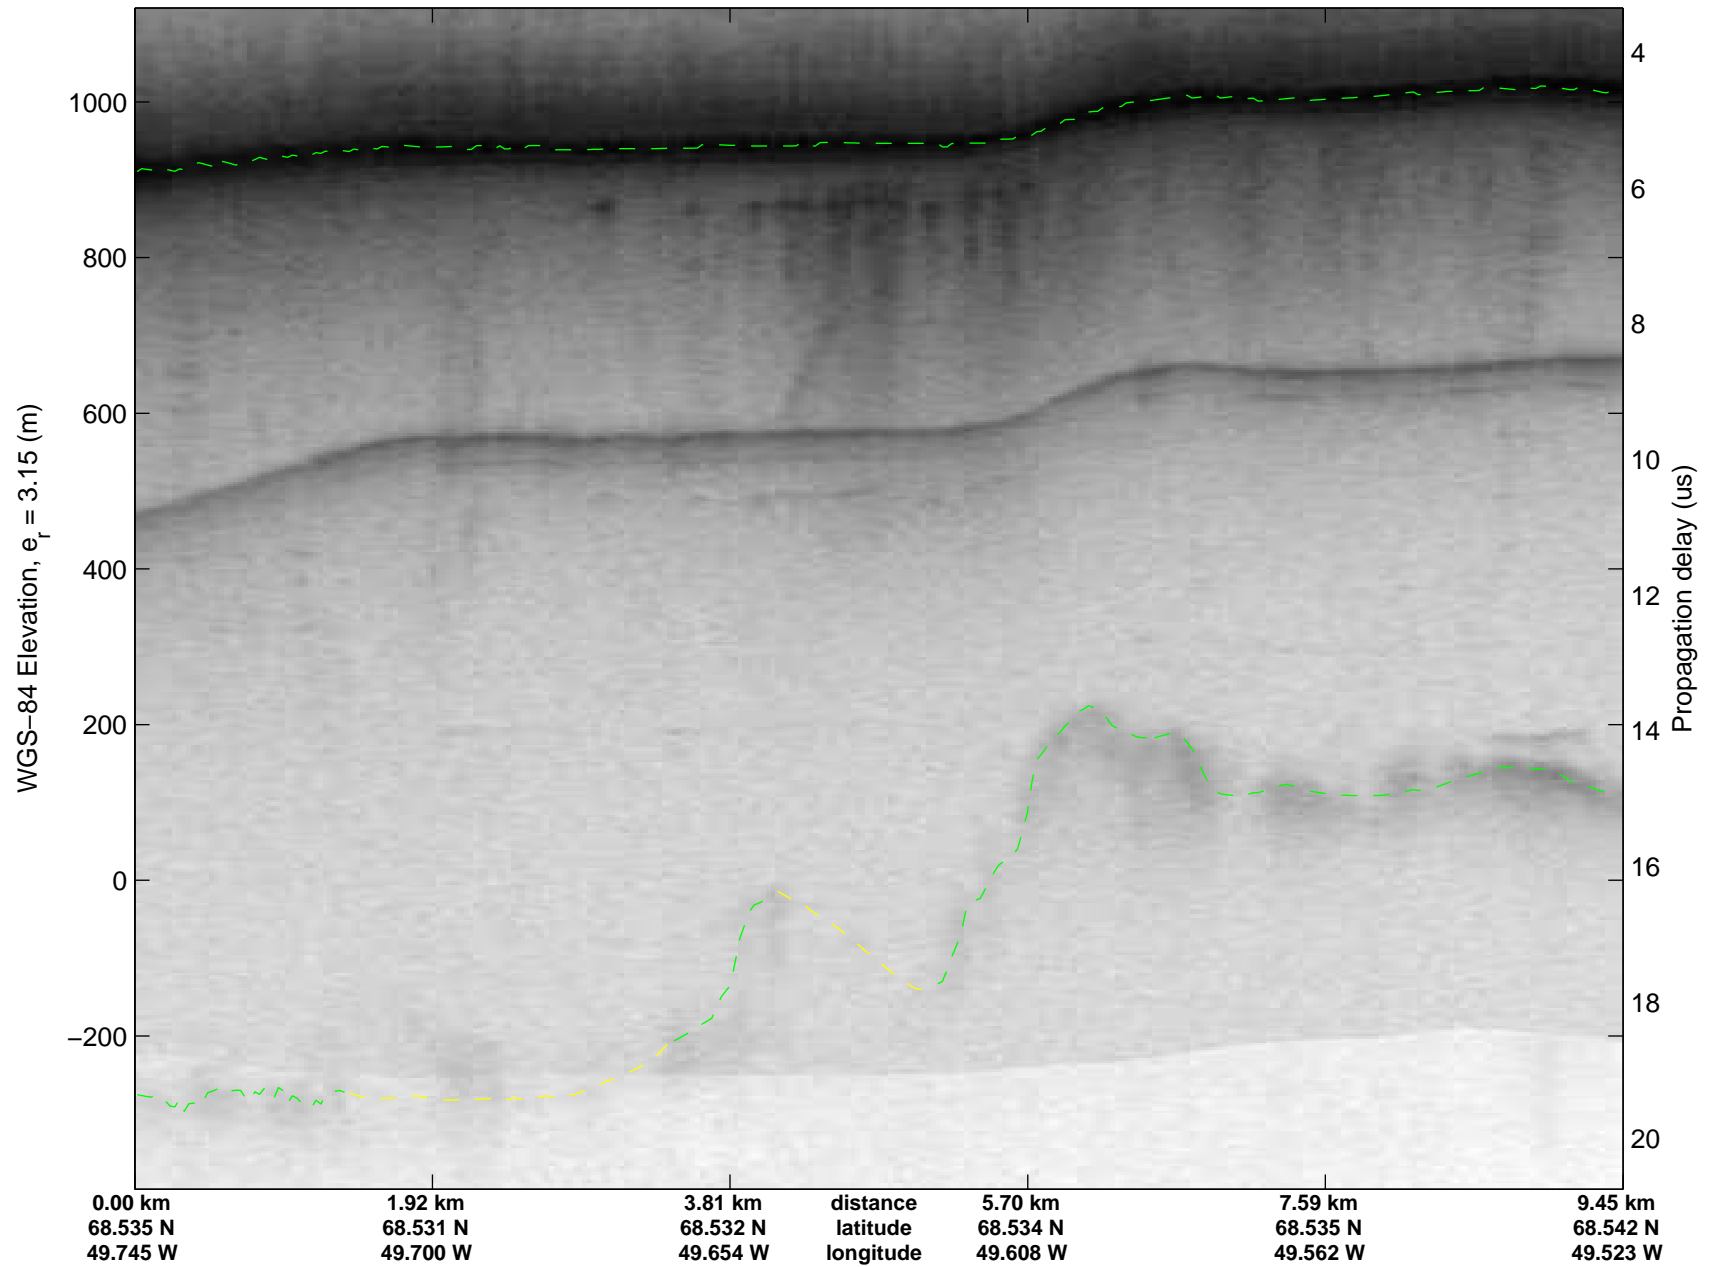

Polar Stereograph 70N/-45E

mcrds 2008_Greenland_TO: "Jakobshavn Grid" 20080710_05_006: 18:40:15.7 to 18:48:51.9 GPS

mcrds 2008_Greenland_TO: "Jakobshavn Grid" 20080710_05_006: 18:40:15.7 to 18:48:51.9 GPS

Polar Stereograph 70N/-45E

mcrds 2008_Greenland_TO: "Jakobshavn Grid" 20080710_05_007: 18:48:52.9 to 18:59:34.5 GPS

mcrds 2008_Greenland_TO: "Jakobshavn Grid" 20080710_05_007: 18:48:52.9 to 18:59:34.5 GPS

Polar Stereograph 70N/-45E

mcrds 2008_Greenland_TO: "Jakobshavn Grid" 20080710_05_008: 18:59:35.4 to 19:01:47.8 GPS

mcrds 2008_Greenland_TO: "Jakobshavn Grid" 20080710_05_008: 18:59:35.4 to 19:01:47.8 GPS

Polar Stereograph 70N/-45E

mcrds 2008_Greenland_TO: "Jakobshavn Grid" 20080710_05_009: 19:01:49.0 to 19:12:02.6 GPS

mcrds 2008_Greenland_TO: "Jakobshavn Grid" 20080710_05_009: 19:01:49.0 to 19:12:02.6 GPS