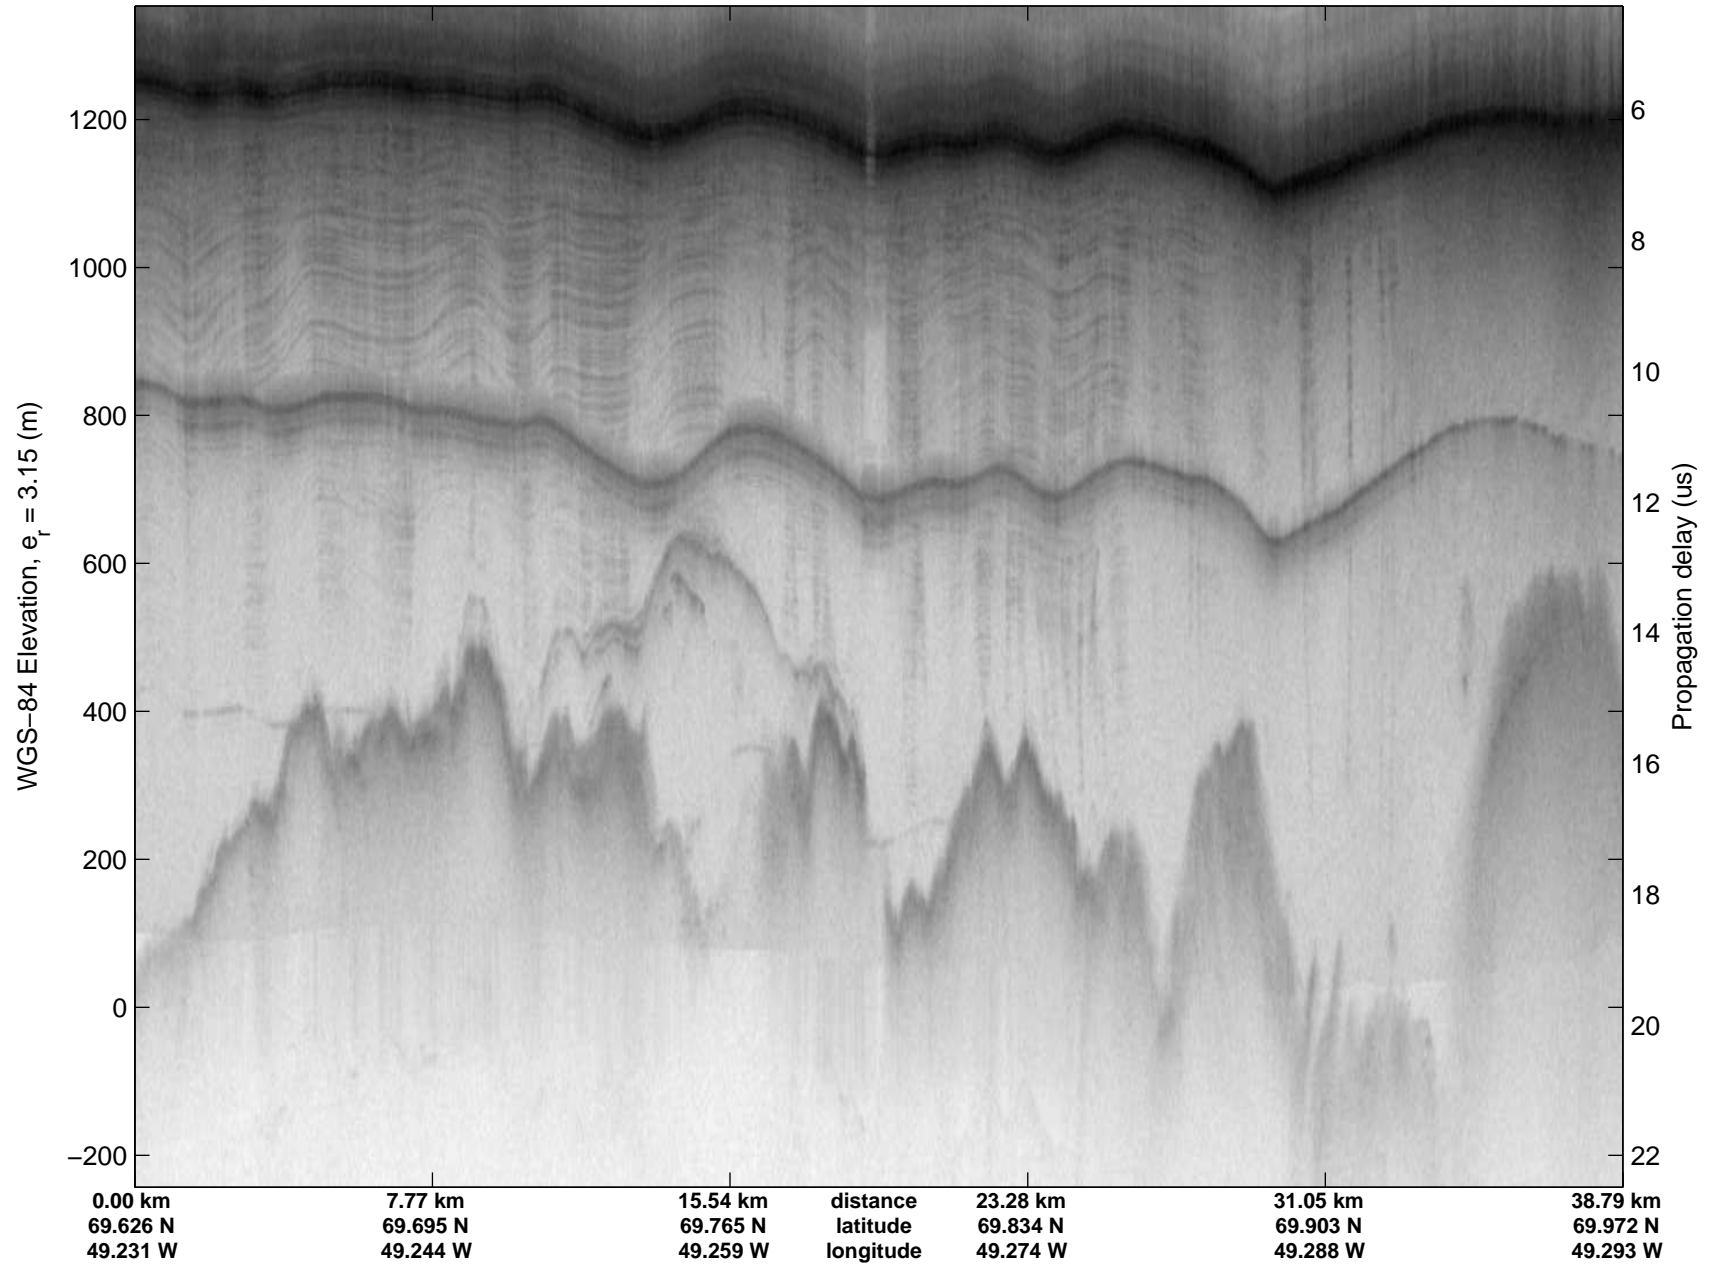

mcrds 2008_Greenland_TO: "Jakobshavn Grid" 20080710_05_021: 20:23:17.4 to 20:28:55.3 GPS

mcrds 2008_Greenland_TO: "Jakobshavn Grid" 20080710_05_022: 20:28:56.3 to 20:38:17.8 GPS

mcrds 2008_Greenland_TO: "Jakobshavn Grid" 20080710_05_022: 20:28:56.3 to 20:38:17.8 GPS

Polar Stereograph 70N/-45E

mcrds 2008_Greenland_TO: "Jakobshavn Grid" 20080710_05_023: 20:38:18.7 to 20:43:22.4 GPS

mcrds 2008_Greenland_TO: "Jakobshavn Grid" 20080710_05_023: 20:38:18.7 to 20:43:22.4 GPS

mcrds 2008_Greenland_TO: "Jakobshavn Grid" 20080710_05_024: 20:43:23.2 to 20:51:25.0 GPS

mcrds 2008_Greenland_TO: "Jakobshavn Grid" 20080710_05_024: 20:43:23.2 to 20:51:25.0 GPS

Polar Stereograph 70N/-45E

mcrds 2008_Greenland_TO: "Jakobshavn Grid" 20080710_05_025: 20:51:26.2 to 20:53:47.5 GPS

mcrds 2008_Greenland_TO: "Jakobshavn Grid" 20080710_05_025: 20:51:26.2 to 20:53:47.5 GPS

Polar Stereograph 70N/-45E