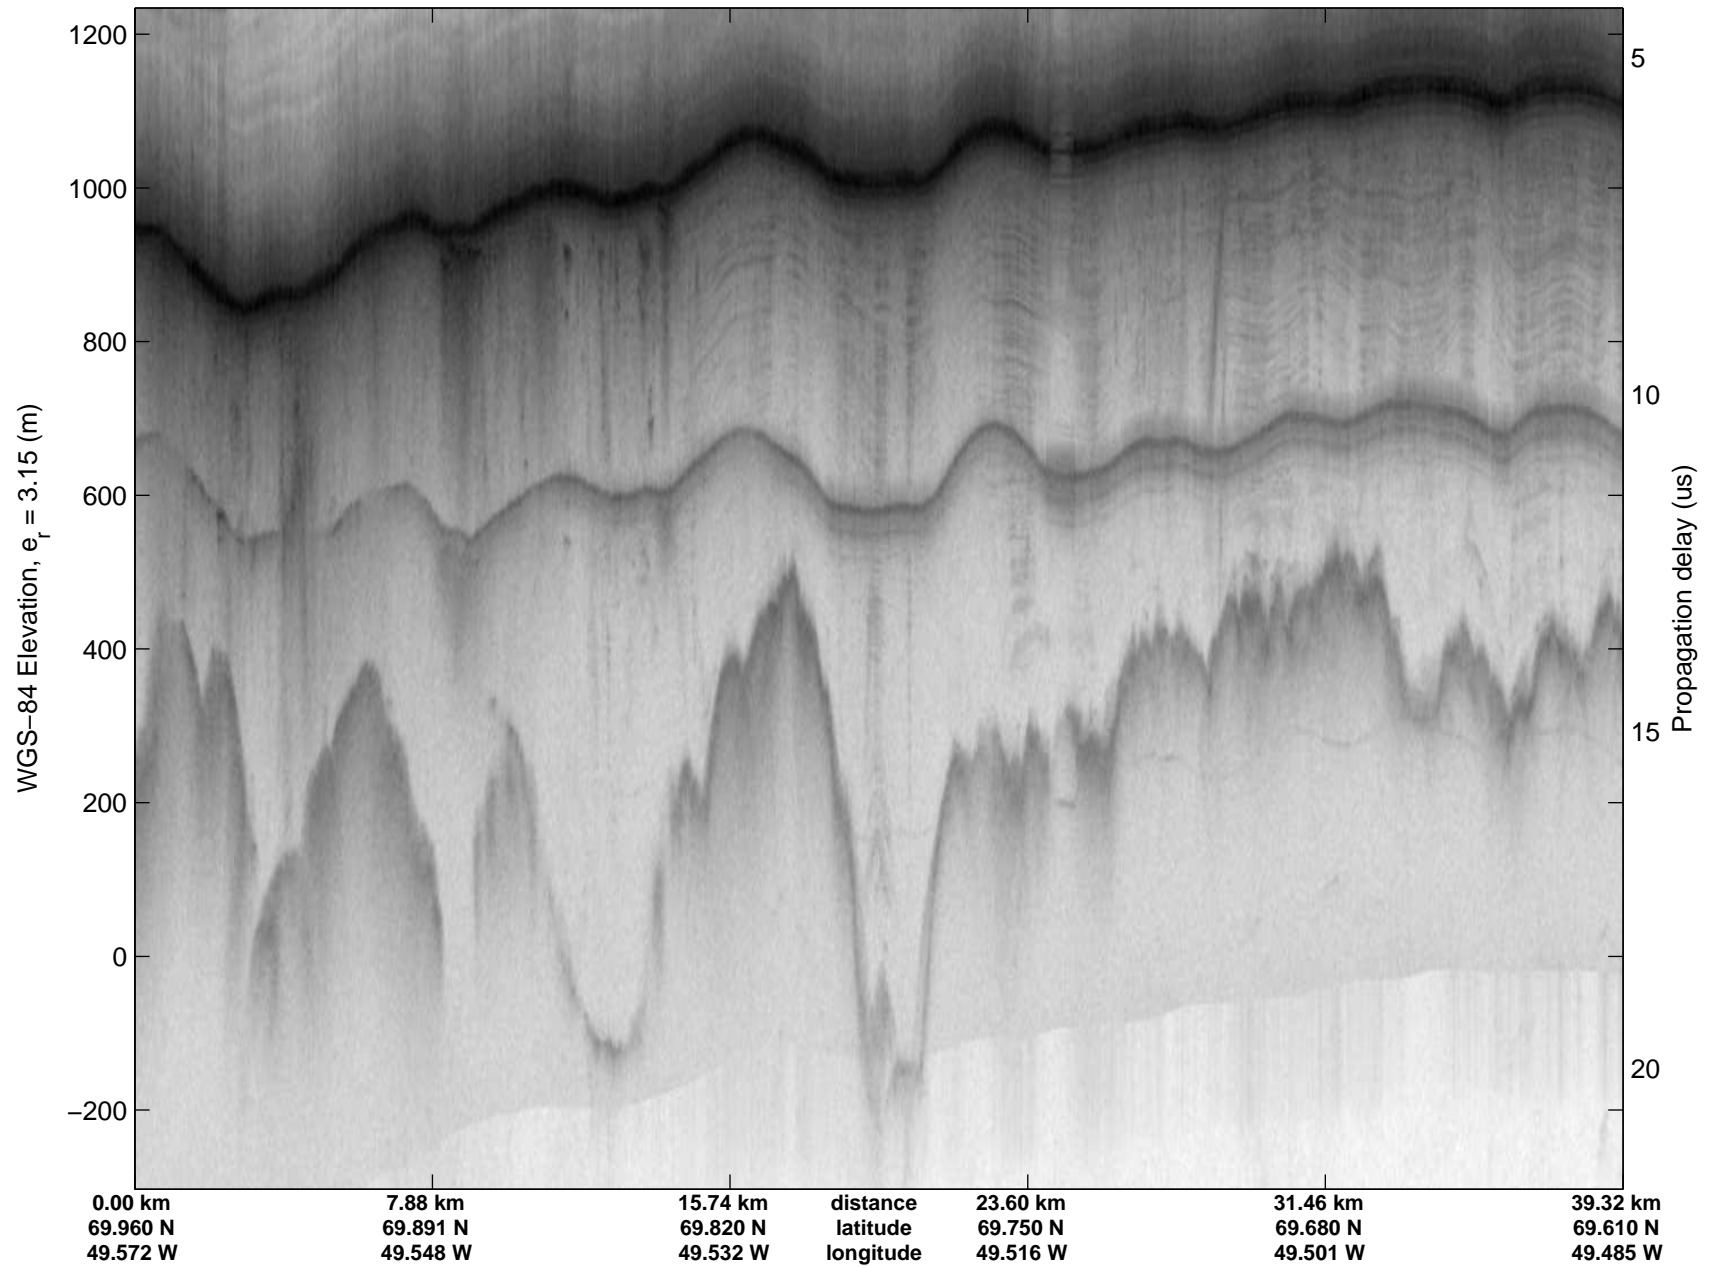

mcrds 2008_Greenland_TO: "Jakobshavn Grid" 20080710_05_014: 19:38:48.3 to 19:48:23.8 GPS