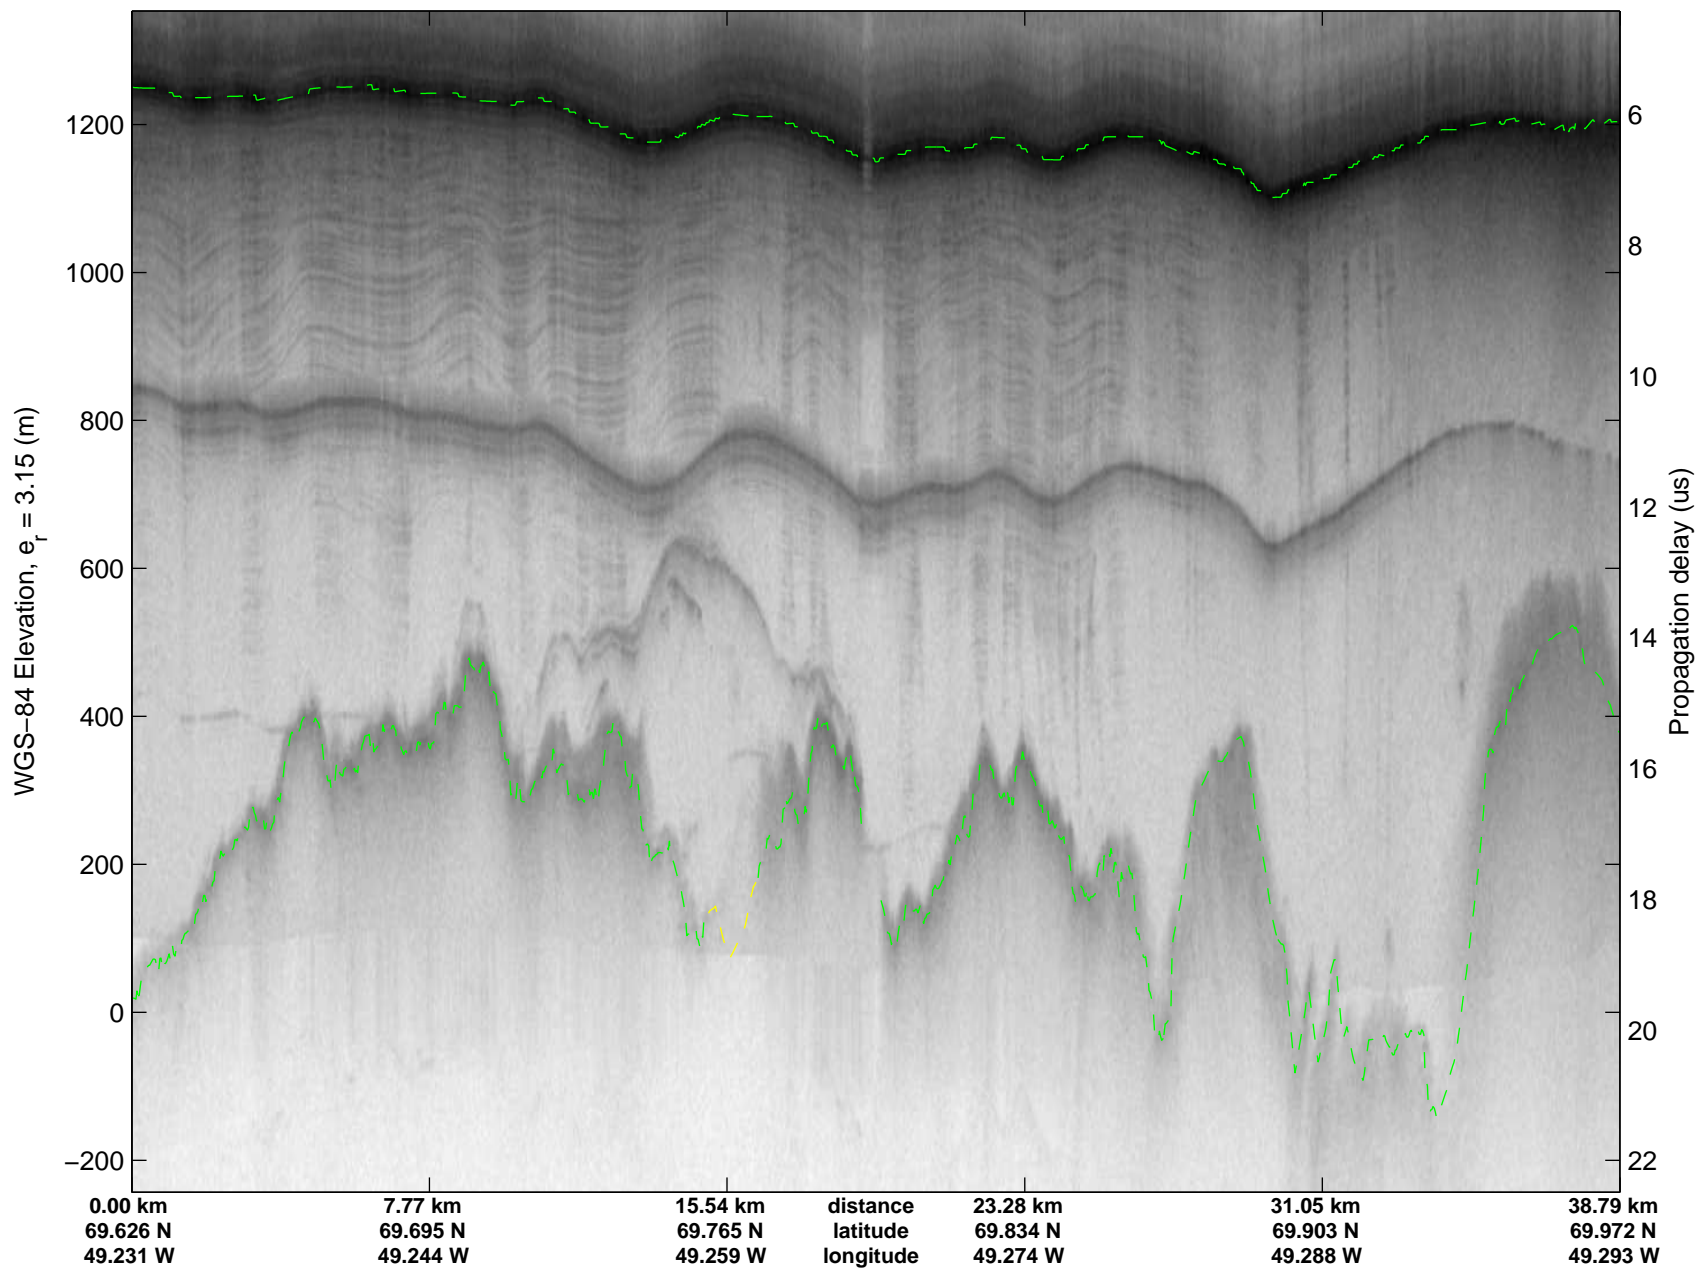

mcrds 2008_Greenland_TO: "Jakobshavn Grid" 20080710_05_021: 20:23:17.4 to 20:28:55.3 GPS

mcrds 2008_Greenland_TO: "Jakobshavn Grid" 20080710_05_022: 20:28:56.3 to 20:38:17.8 GPS

mcrds 2008_Greenland_TO: "Jakobshavn Grid" 20080710_05_022: 20:28:56.3 to 20:38:17.8 GPS

Polar Stereograph 70N/-45E

mcrds 2008_Greenland_TO: "Jakobshavn Grid" 20080710_05_023: 20:38:18.7 to 20:43:22.4 GPS

mcrds 2008_Greenland_TO: "Jakobshavn Grid" 20080710_05_023: 20:38:18.7 to 20:43:22.4 GPS

mcrds 2008_Greenland_TO: "Jakobshavn Grid" 20080710_05_024: 20:43:23.2 to 20:51:25.0 GPS

mcrds 2008_Greenland_TO: "Jakobshavn Grid" 20080710_05_024: 20:43:23.2 to 20:51:25.0 GPS

Polar Stereograph 70N/-45E

mcrds 2008_Greenland_TO: "Jakobshavn Grid" 20080710_05_025: 20:51:26.2 to 20:53:47.5 GPS

mcrds 2008_Greenland_TO: "Jakobshavn Grid" 20080710_05_025: 20:51:26.2 to 20:53:47.5 GPS

Polar Stereograph 70N/-45E