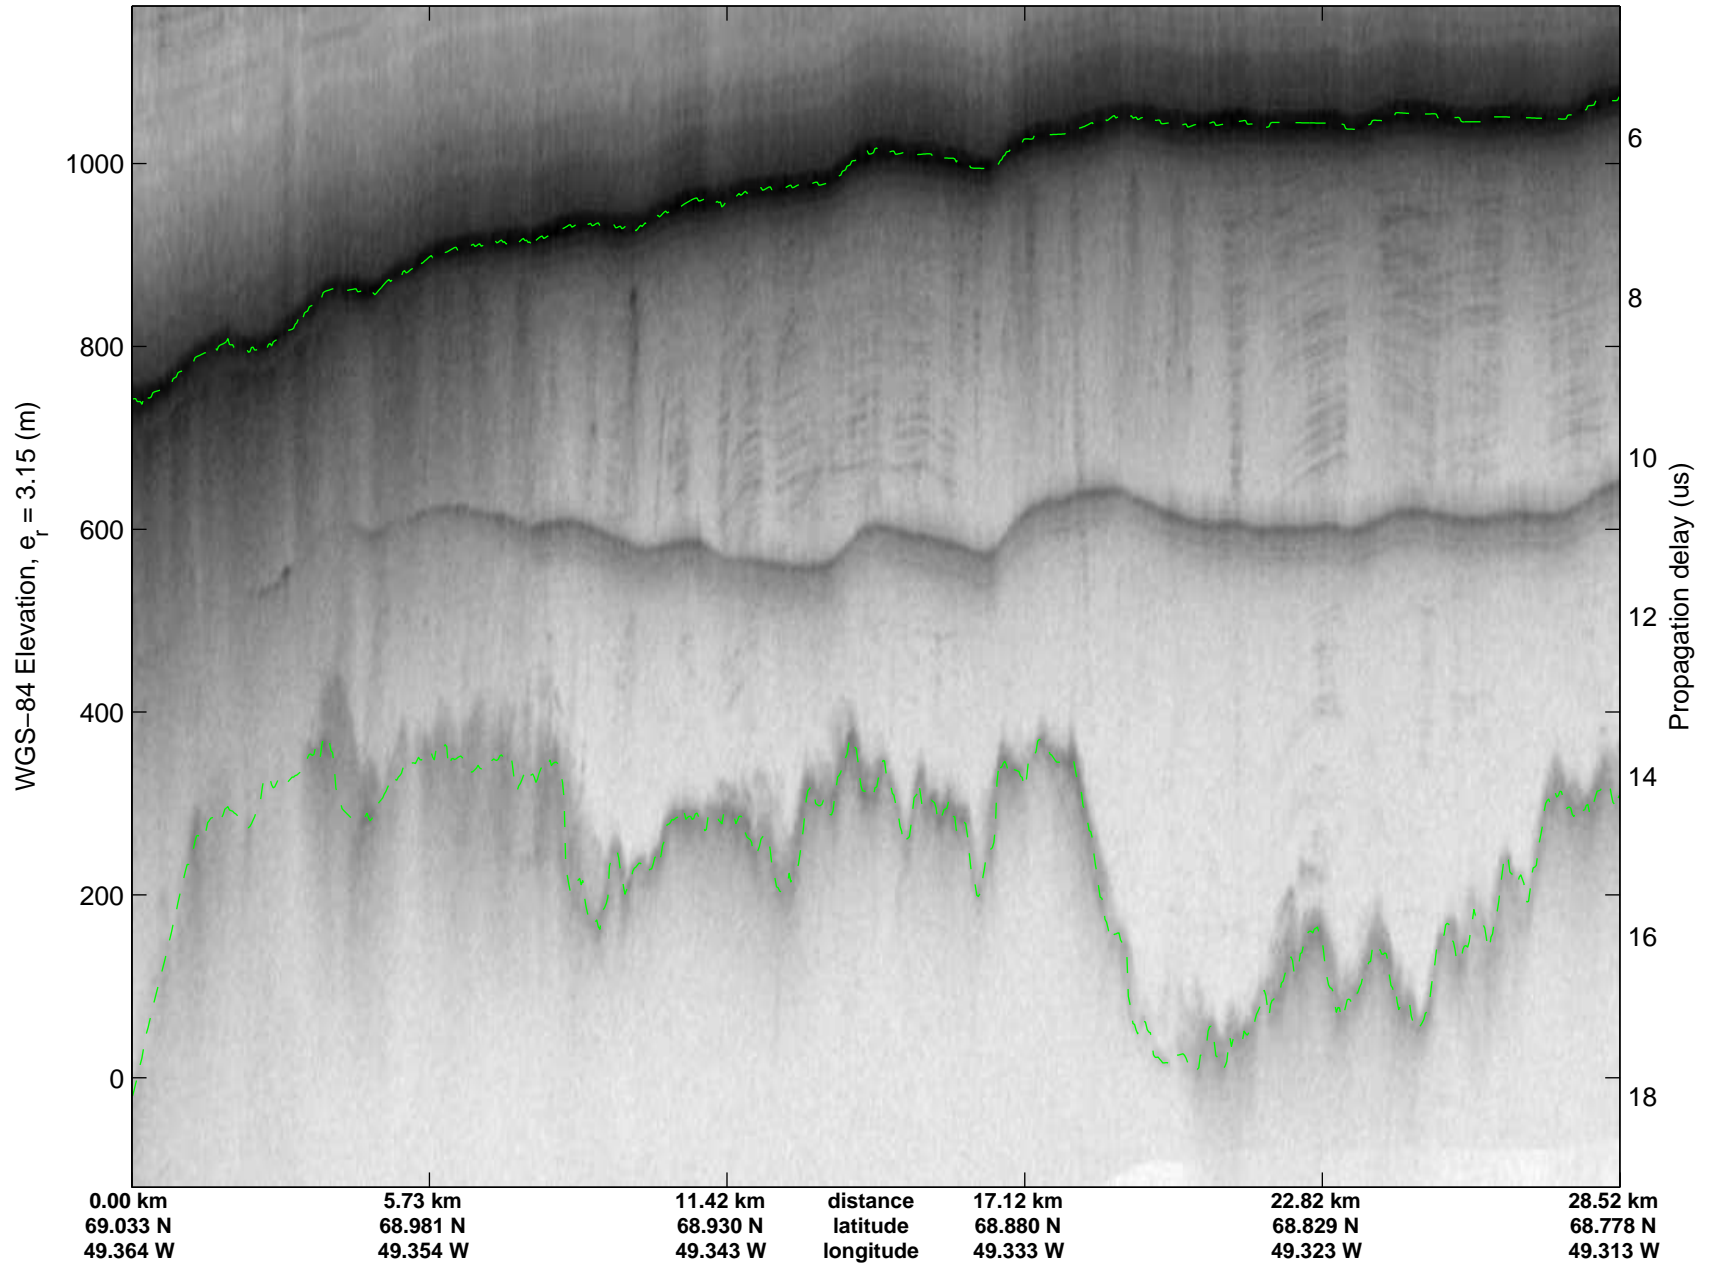

Polar Stereograph 70N/-45E

mcrds 2008_Greenland_TO: "Jakobshavn Grid" 20080710_05_015: 19:48:24.7 to 19:55:43.1 GPS

mcrds 2008_Greenland_TO: "Jakobshavn Grid" 20080710_05_015: 19:48:24.7 to 19:55:43.1 GPS

mcrds 2008_Greenland_TO: "Jakobshavn Grid" 20080710_05_016: 19:55:43.8 to 20:02:35.6 GPS

mcrds 2008_Greenland_TO: "Jakobshavn Grid" 20080710_05_016: 19:55:43.8 to 20:02:35.6 GPS

mcrds 2008_Greenland_TO: "Jakobshavn Grid" 20080710_05_017: 20:02:36.4 to 20:09:27.0 GPS

mcrds 2008_Greenland_TO: "Jakobshavn Grid" 20080710_05_017: 20:02:36.4 to 20:09:27.0 GPS

Polar Stereograph 70N/-45E

mcrds 2008_Greenland_TO: "Jakobshavn Grid" 20080710_05_018: 20:09:27.8 to 20:15:23.6 GPS

mcrds 2008_Greenland_TO: "Jakobshavn Grid" 20080710_05_018: 20:09:27.8 to 20:15:23.6 GPS

mcrds 2008_Greenland_TO: "Jakobshavn Grid" 20080710_05_019: 20:15:24.7 to 20:17:31.8 GPS

mcrds 2008_Greenland_TO: "Jakobshavn Grid" 20080710_05_019: 20:15:24.7 to 20:17:31.8 GPS