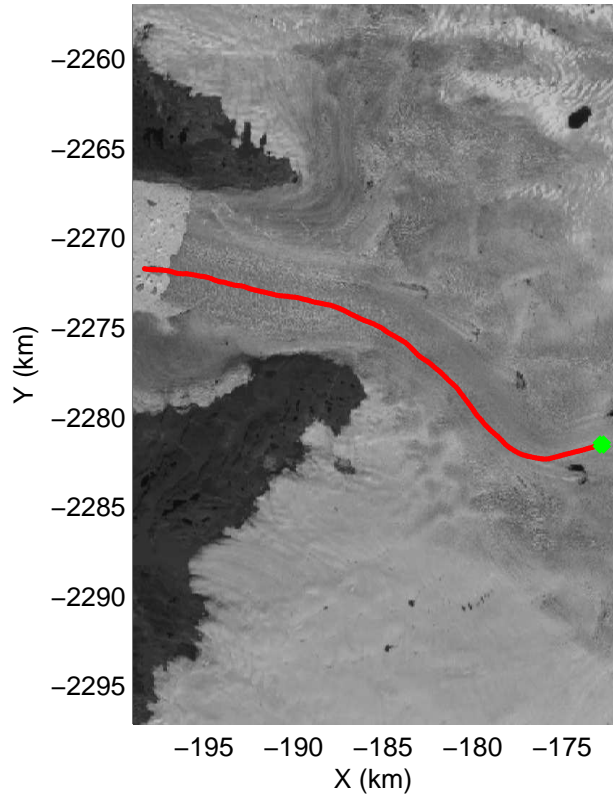

mcrds 2008_Greenland_TO: "Jakobshavn Grid" 20080710_03_001: 14:54:24.6 to 15:01:47.9 GPS

mcrds 2008_Greenland_TO: "Jakobshavn Grid" 20080710_03_001: 14:54:24.6 to 15:01:47.9 GPS

Polar Stereograph 70N/-45E

mcrds 2008_Greenland_TO: "Jakobshavn Grid" 20080710_03_002: 15:01:48.9 to 15:08:54.3 GPS

mcrds 2008_Greenland_TO: "Jakobshavn Grid" 20080710_03_002: 15:01:48.9 to 15:08:54.3 GPS