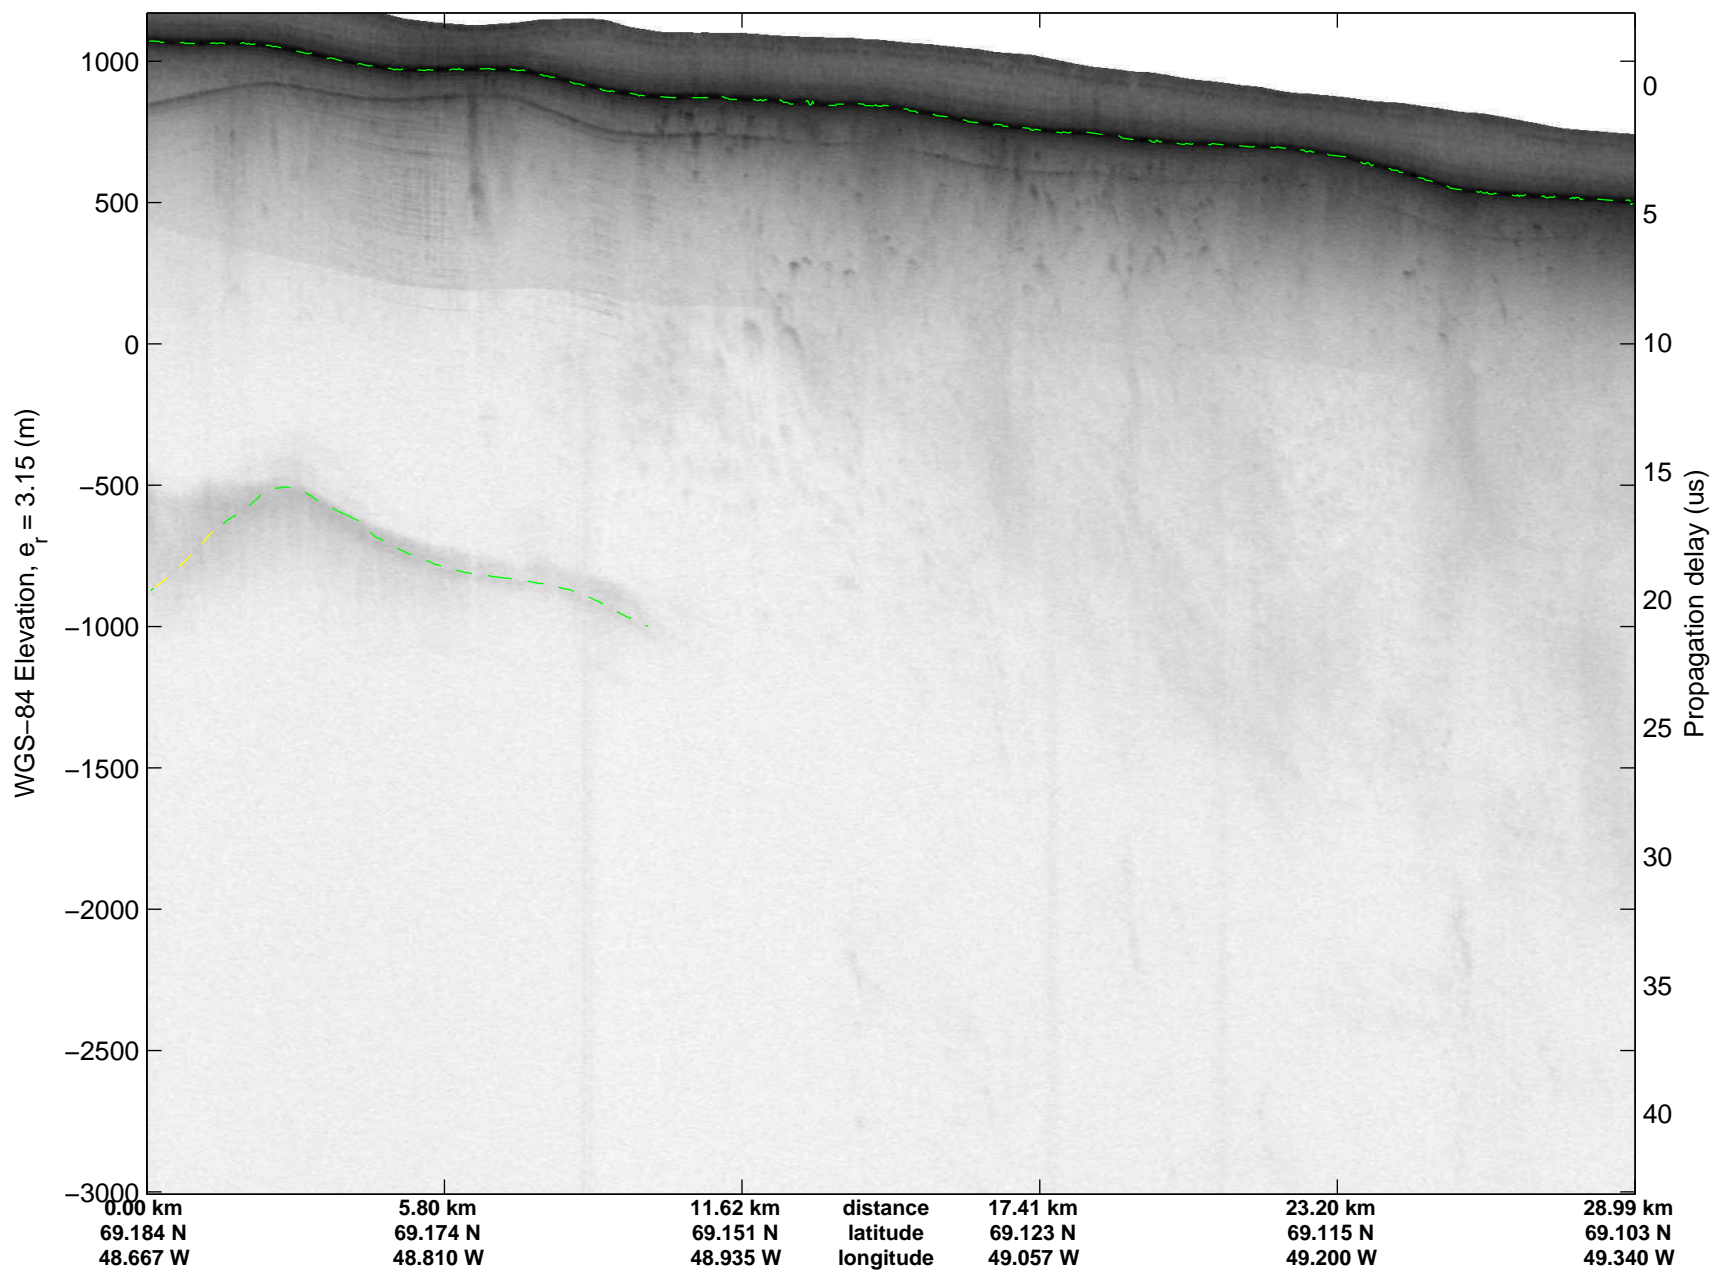

mcrds 2008_Greenland_TO: "Jakobshavn Grid" 20080710_03_001: 14:54:24.6 to 15:01:47.9 GPS

mcrds 2008_Greenland_TO: "Jakobshavn Grid" 20080710_03_001: 14:54:24.6 to 15:01:47.9 GPS

Polar Stereograph 70N/-45E

mcrds 2008_Greenland_TO: "Jakobshavn Grid" 20080710_03_002: 15:01:48.9 to 15:08:54.3 GPS

mcrds 2008_Greenland_TO: "Jakobshavn Grid" 20080710_03_002: 15:01:48.9 to 15:08:54.3 GPS