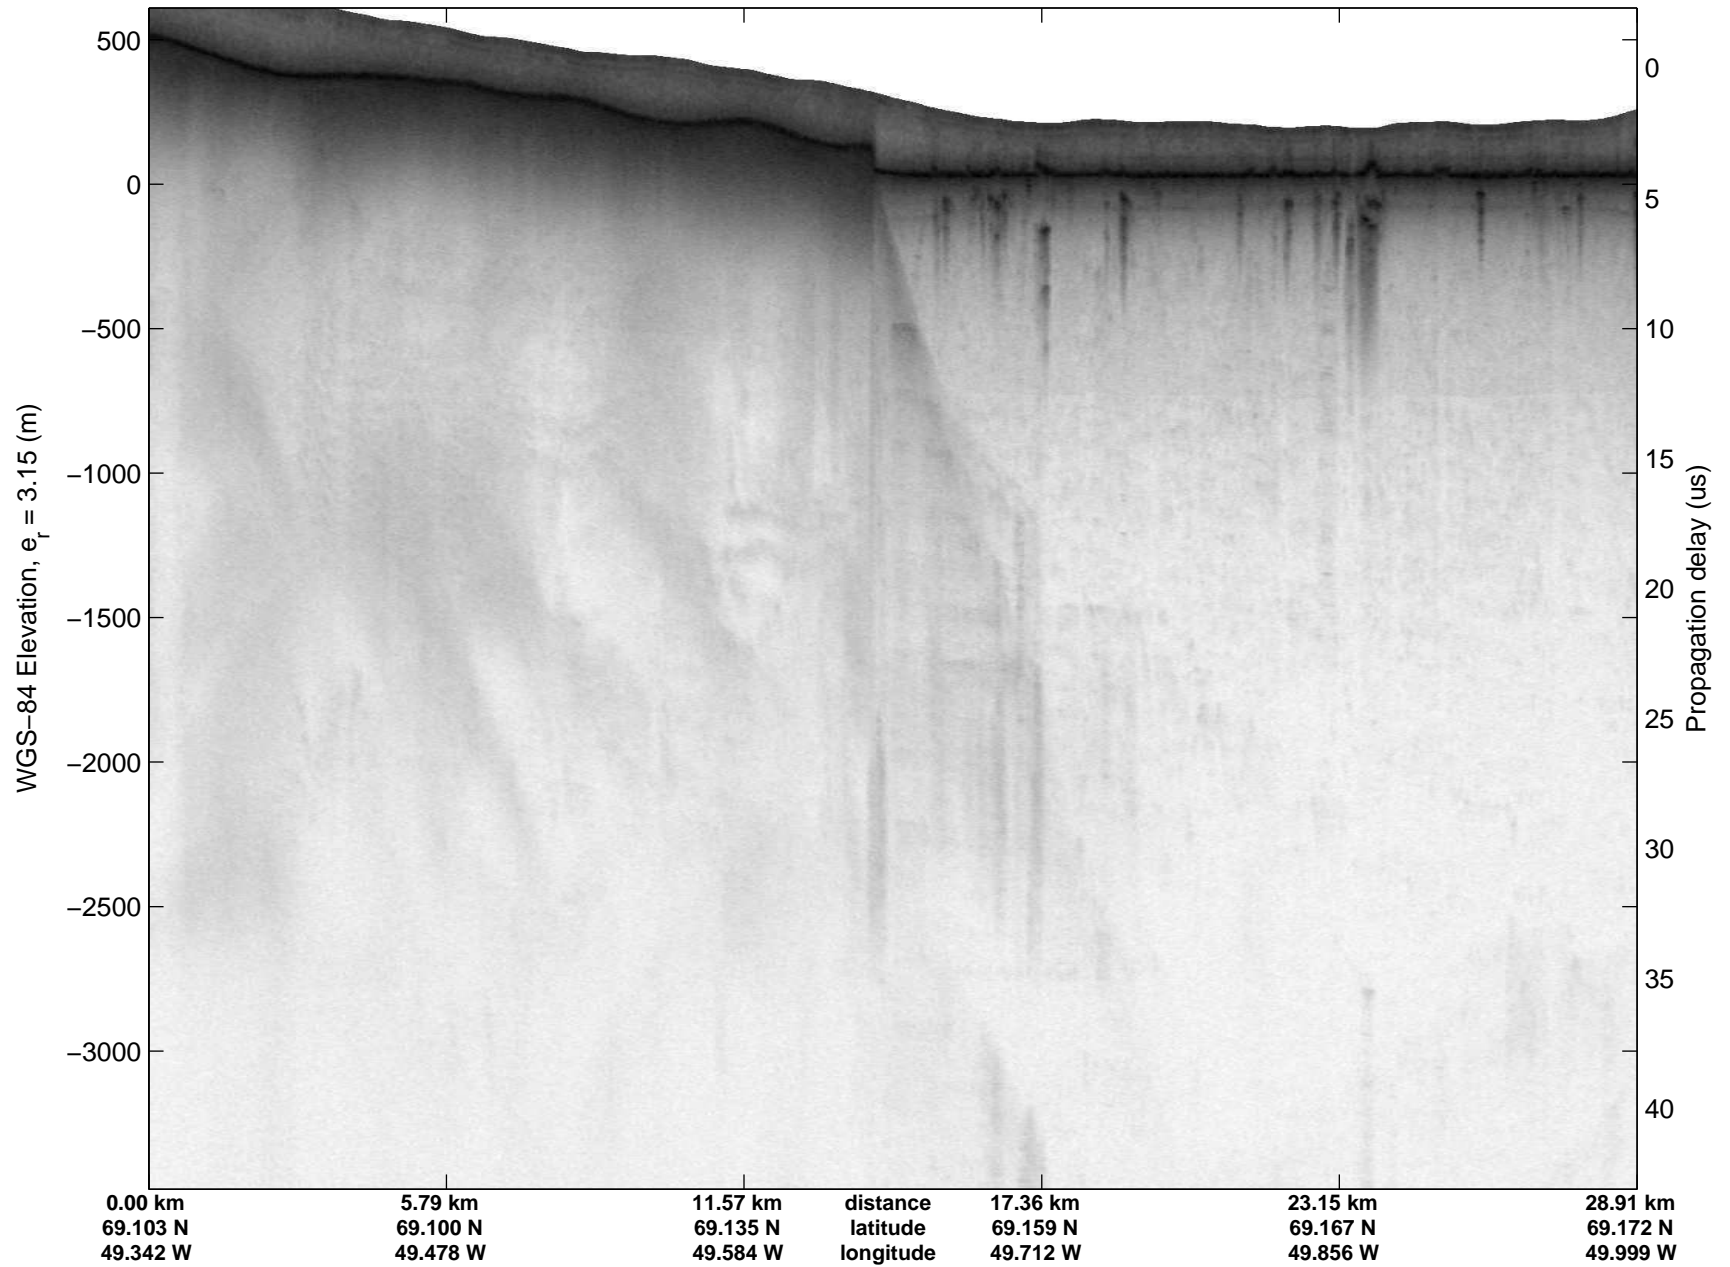

mcrds 2008_Greenland_TO: "Jakobshavn Grid" 20080710_03_001: 14:54:24.6 to 15:01:47.9 GPS

mcrds 2008_Greenland_TO: "Jakobshavn Grid" 20080710_03_001: 14:54:24.6 to 15:01:47.9 GPS

Polar Stereograph 70N/-45E

mcrds 2008_Greenland_TO: "Jakobshavn Grid" 20080710_03_002: 15:01:48.9 to 15:08:54.3 GPS

mcrds 2008_Greenland_TO: "Jakobshavn Grid" 20080710_03_002: 15:01:48.9 to 15:08:54.3 GPS