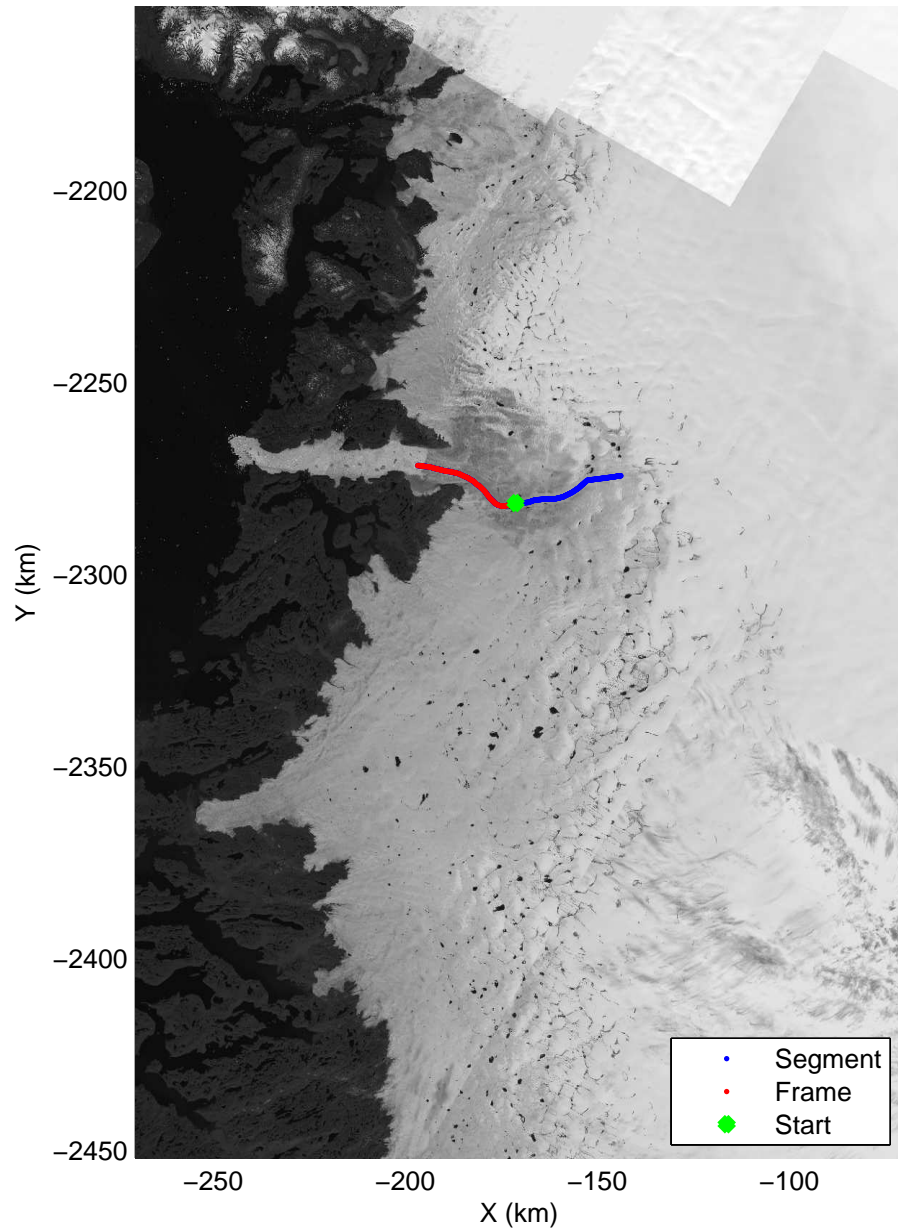

mcrds 2008_Greenland_TO: "Jakobshavn Grid" 20080710_03_001: 14:54:24.6 to 15:01:47.9 GPS

mcrds 2008_Greenland_TO: "Jakobshavn Grid" 20080710_03_001: 14:54:24.6 to 15:01:47.9 GPS

Polar Stereograph 70N/-45E

mcrds 2008_Greenland_TO: "Jakobshavn Grid" 20080710_03_002: 15:01:48.9 to 15:08:54.3 GPS

mcrds 2008_Greenland_TO: "Jakobshavn Grid" 20080710_03_002: 15:01:48.9 to 15:08:54.3 GPS