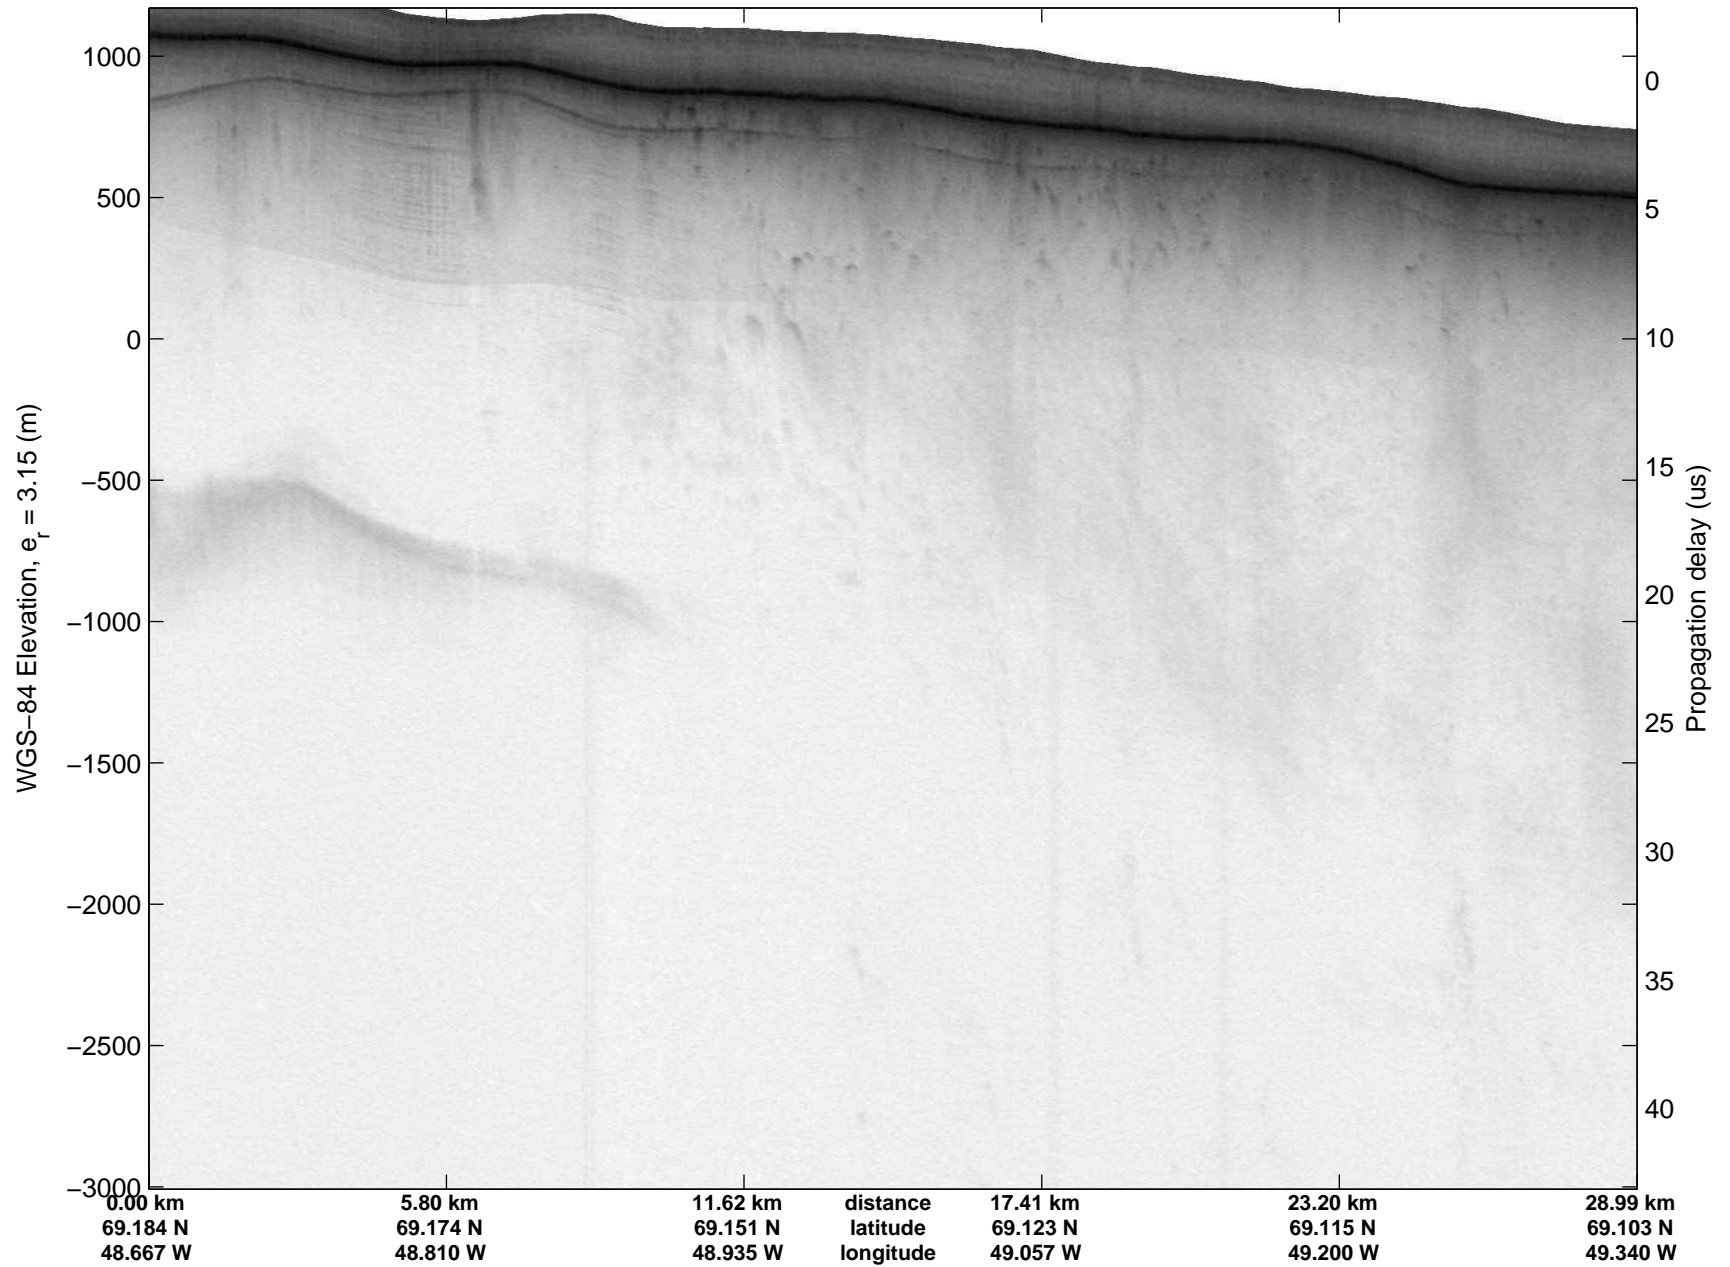

mcrds 2008_Greenland_TO: "Jakobshavn Grid" 20080710_03_001: 14:54:24.6 to 15:01:47.9 GPS

mcrds 2008_Greenland_TO: "Jakobshavn Grid" 20080710_03_001: 14:54:24.6 to 15:01:47.9 GPS

Polar Stereograph 70N/-45E

mcrds 2008_Greenland_TO: "Jakobshavn Grid" 20080710_03_002: 15:01:48.9 to 15:08:54.3 GPS

mcrds 2008_Greenland_TO: "Jakobshavn Grid" 20080710_03_002: 15:01:48.9 to 15:08:54.3 GPS