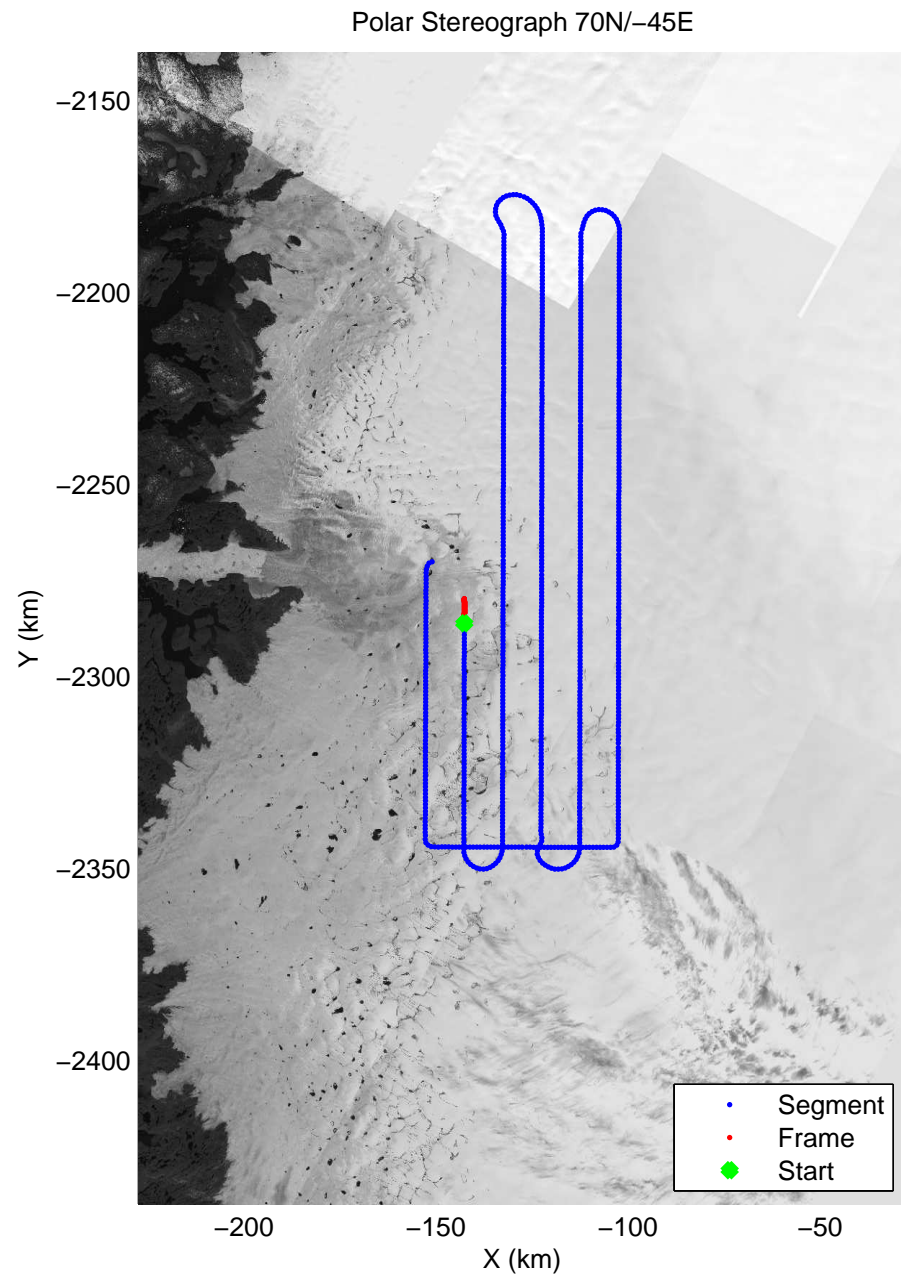

mcrds 2008_Greenland_TO: "Jakobshavn Grid" 20080710_02_017: 14:31:02.0 to 14:42:23.5 GPS

mcrds 2008_Greenland_TO: "Jakobshavn Grid" 20080710_02_018: 14:42:24.1 to 14:52:04.6 GPS

mcrds 2008_Greenland_TO: "Jakobshavn Grid" 20080710_02_018: 14:42:24.1 to 14:52:04.6 GPS

mcrds 2008_Greenland_TO: "Jakobshavn Grid" 20080710_02_019: 14:52:05.5 to 14:53:17.3 GPS

mcrds 2008_Greenland_TO: "Jakobshavn Grid" 20080710_02_019: 14:52:05.5 to 14:53:17.3 GPS