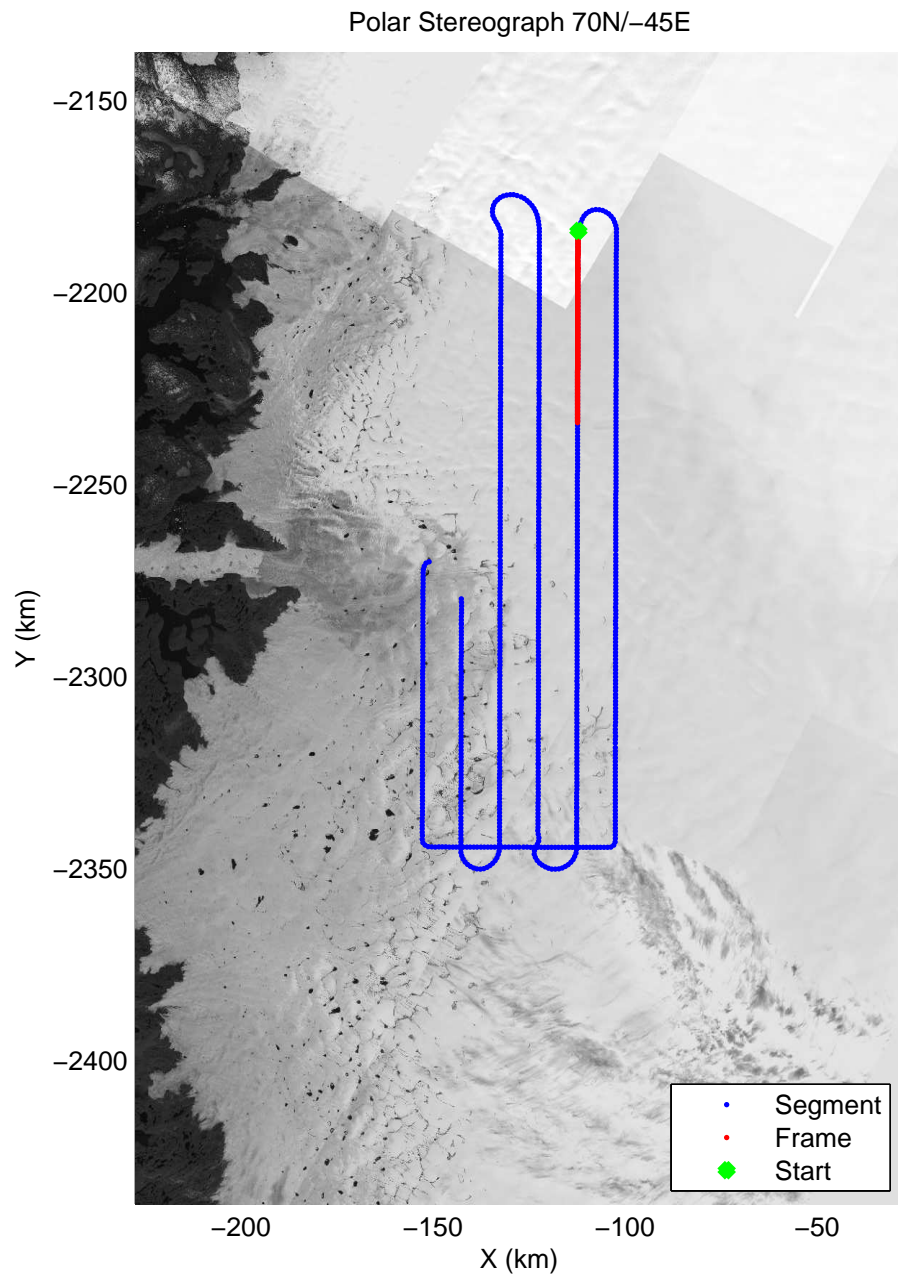

mcrds 2008_Greenland_TO: "Jakobshavn Grid" 20080710_02_005: 12:19:17.6 to 12:29:44.6 GPS

mcrds 2008_Greenland_TO: "Jakobshavn Grid" 20080710_02_006: 12:29:45.6 to 12:40:19.4 GPS

mcrds 2008_Greenland_TO: "Jakobshavn Grid" 20080710_02_006: 12:29:45.6 to 12:40:19.4 GPS

mcrds 2008_Greenland_TO: "Jakobshavn Grid" 20080710_02_007: 12:40:20.4 to 12:52:01.1 GPS

mcrds 2008_Greenland_TO: "Jakobshavn Grid" 20080710_02_007: 12:40:20.4 to 12:52:01.1 GPS

mcrds 2008_Greenland_TO: "Jakobshavn Grid" 20080710_02_008: 12:52:02.2 to 13:03:19.9 GPS