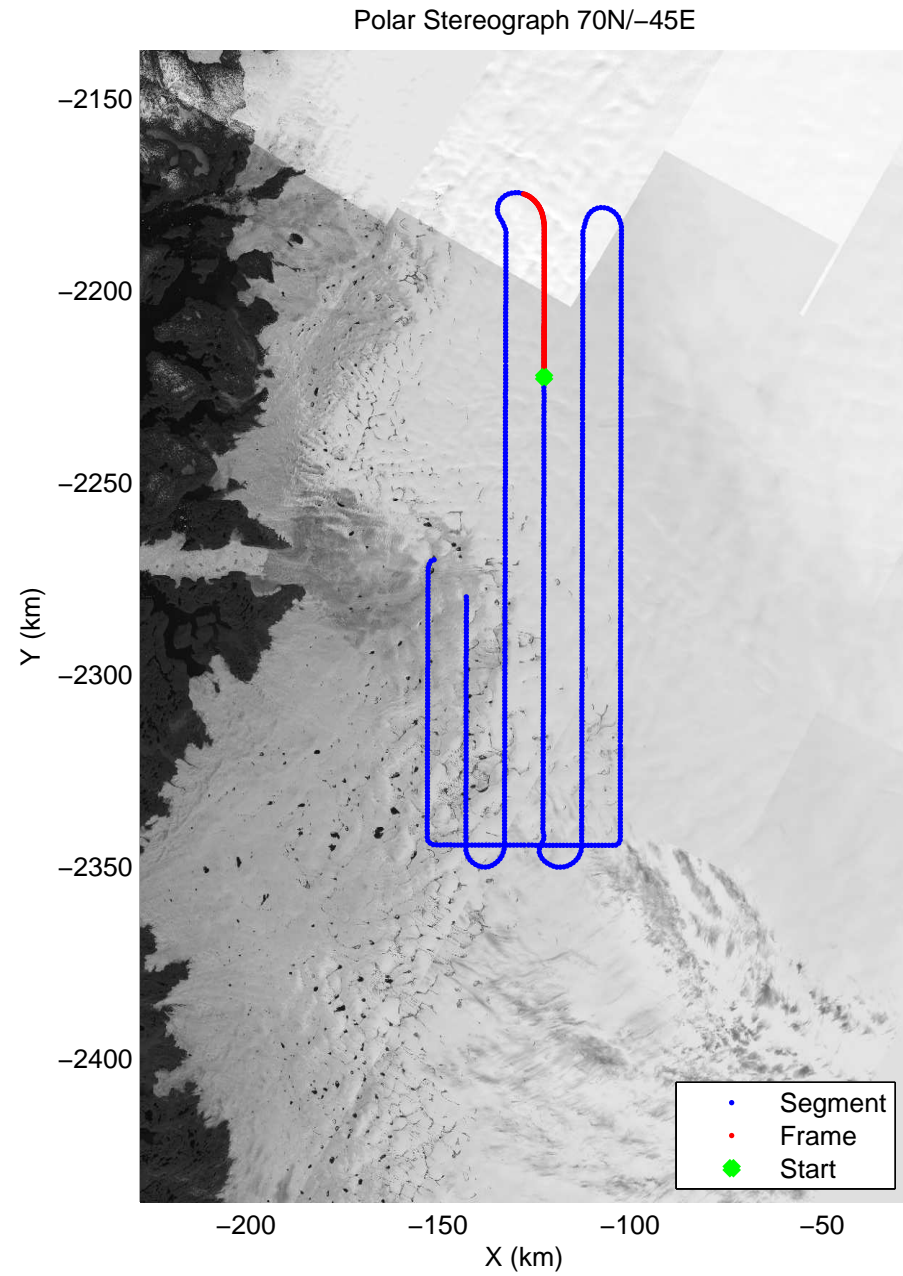

mcrds 2008_Greenland_TO: "Jakobshavn Grid" 20080710_02_011: 13:25:57.6 to 13:35:42.8 GPS

mcrds 2008_Greenland_TO: "Jakobshavn Grid" 20080710_02_012: 13:35:43.8 to 13:45:43.3 GPS

mcrds 2008_Greenland_TO: "Jakobshavn Grid" 20080710_02_012: 13:35:43.8 to 13:45:43.3 GPS