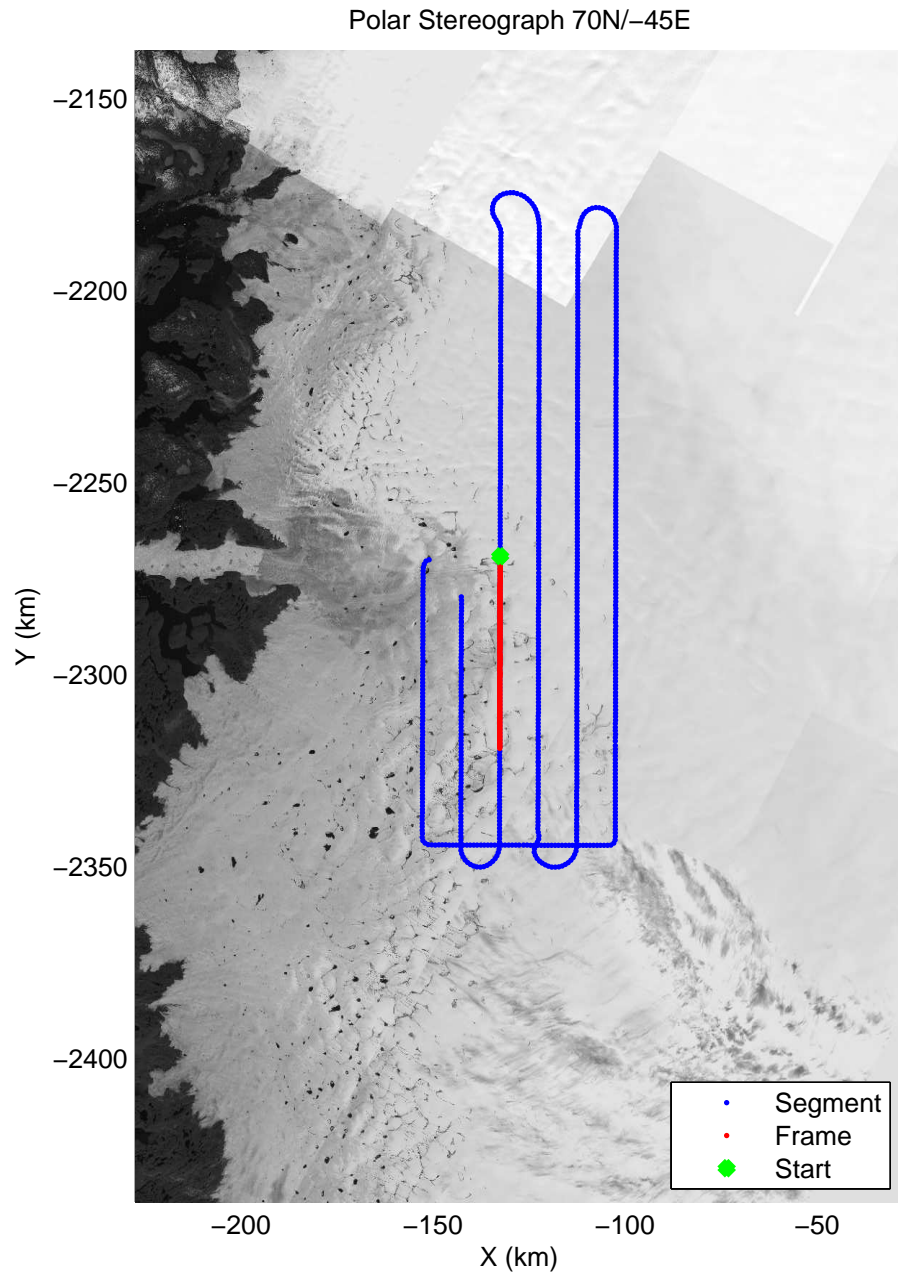

mcrds 2008_Greenland_TO: "Jakobshavn Grid" 20080710_02_014: 13:55:40.2 to 14:07:18.1 GPS

mcrds 2008_Greenland_TO: "Jakobshavn Grid" 20080710_02_015: 14:07:19.2 to 14:18:58.5 GPS

mcrds 2008_Greenland_TO: "Jakobshavn Grid" 20080710_02_015: 14:07:19.2 to 14:18:58.5 GPS