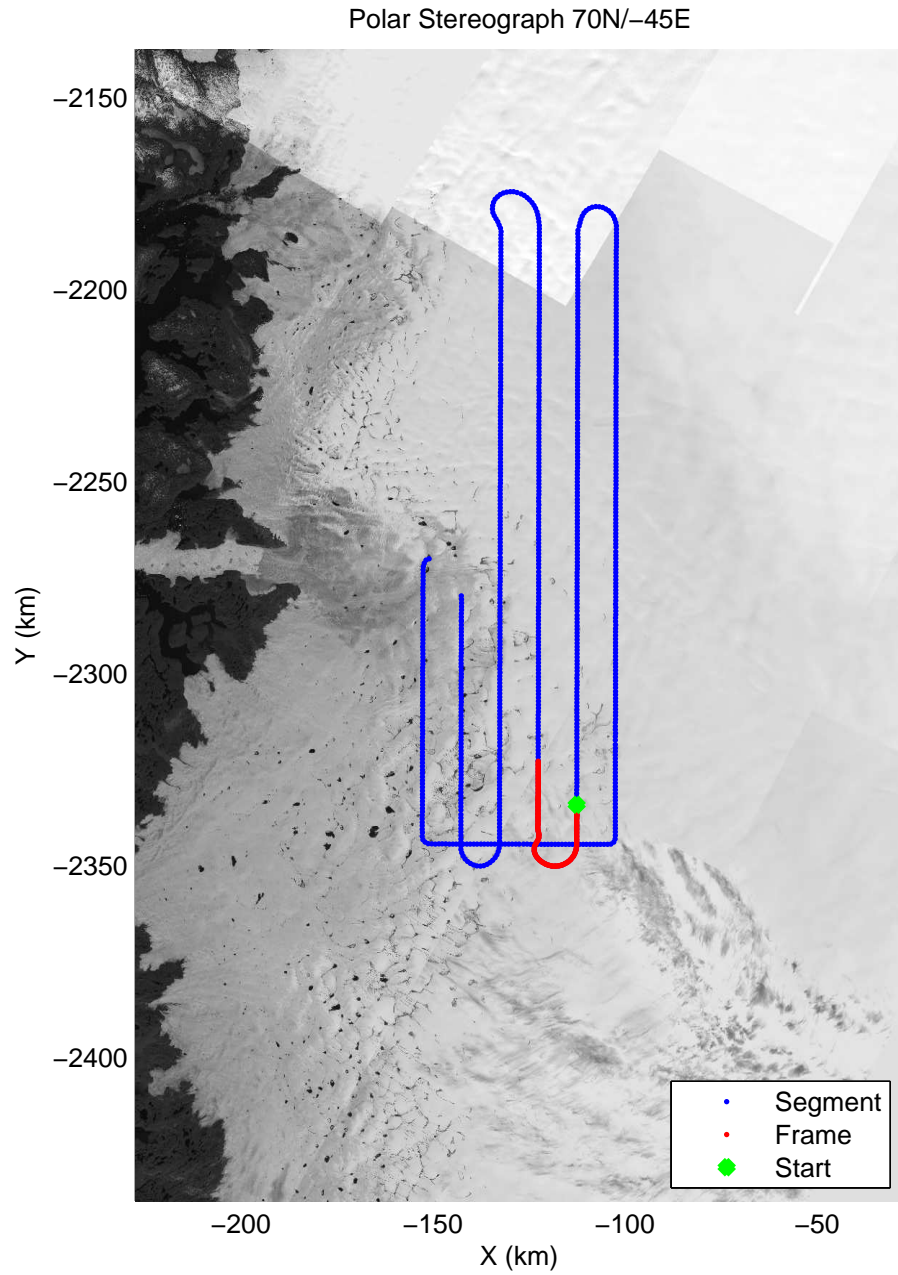

mcrds 2008_Greenland_TO: "Jakobshavn Grid" 20080710_02_008: 12:52:02.2 to 13:03:19.9 GPS

mcrds 2008_Greenland_TO: "Jakobshavn Grid" 20080710_02_009: 13:03:21.0 to 13:15:09.8 GPS

mcrds 2008_Greenland_TO: "Jakobshavn Grid" 20080710_02_009: 13:03:21.0 to 13:15:09.8 GPS