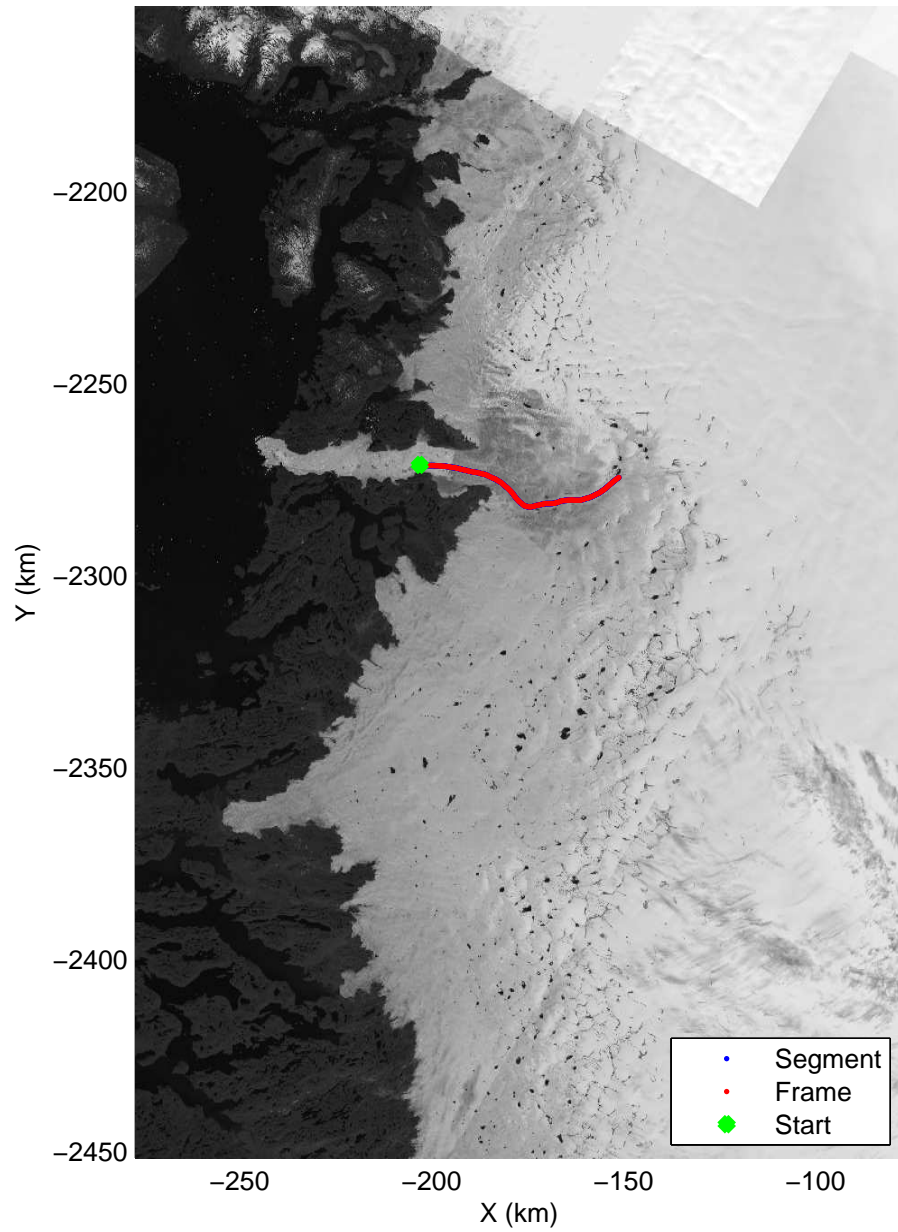

Polar Stereograph 70N/-45E

mcrds 2008_Greenland_TO: "Jakobshavn Grid" 20080710_01_001: 11:16:38.3 to 11:31:43.6 GPS

mcrds 2008_Greenland_TO: "Jakobshavn Grid" 20080710_01_001: 11:16:38.3 to 11:31:43.6 GPS