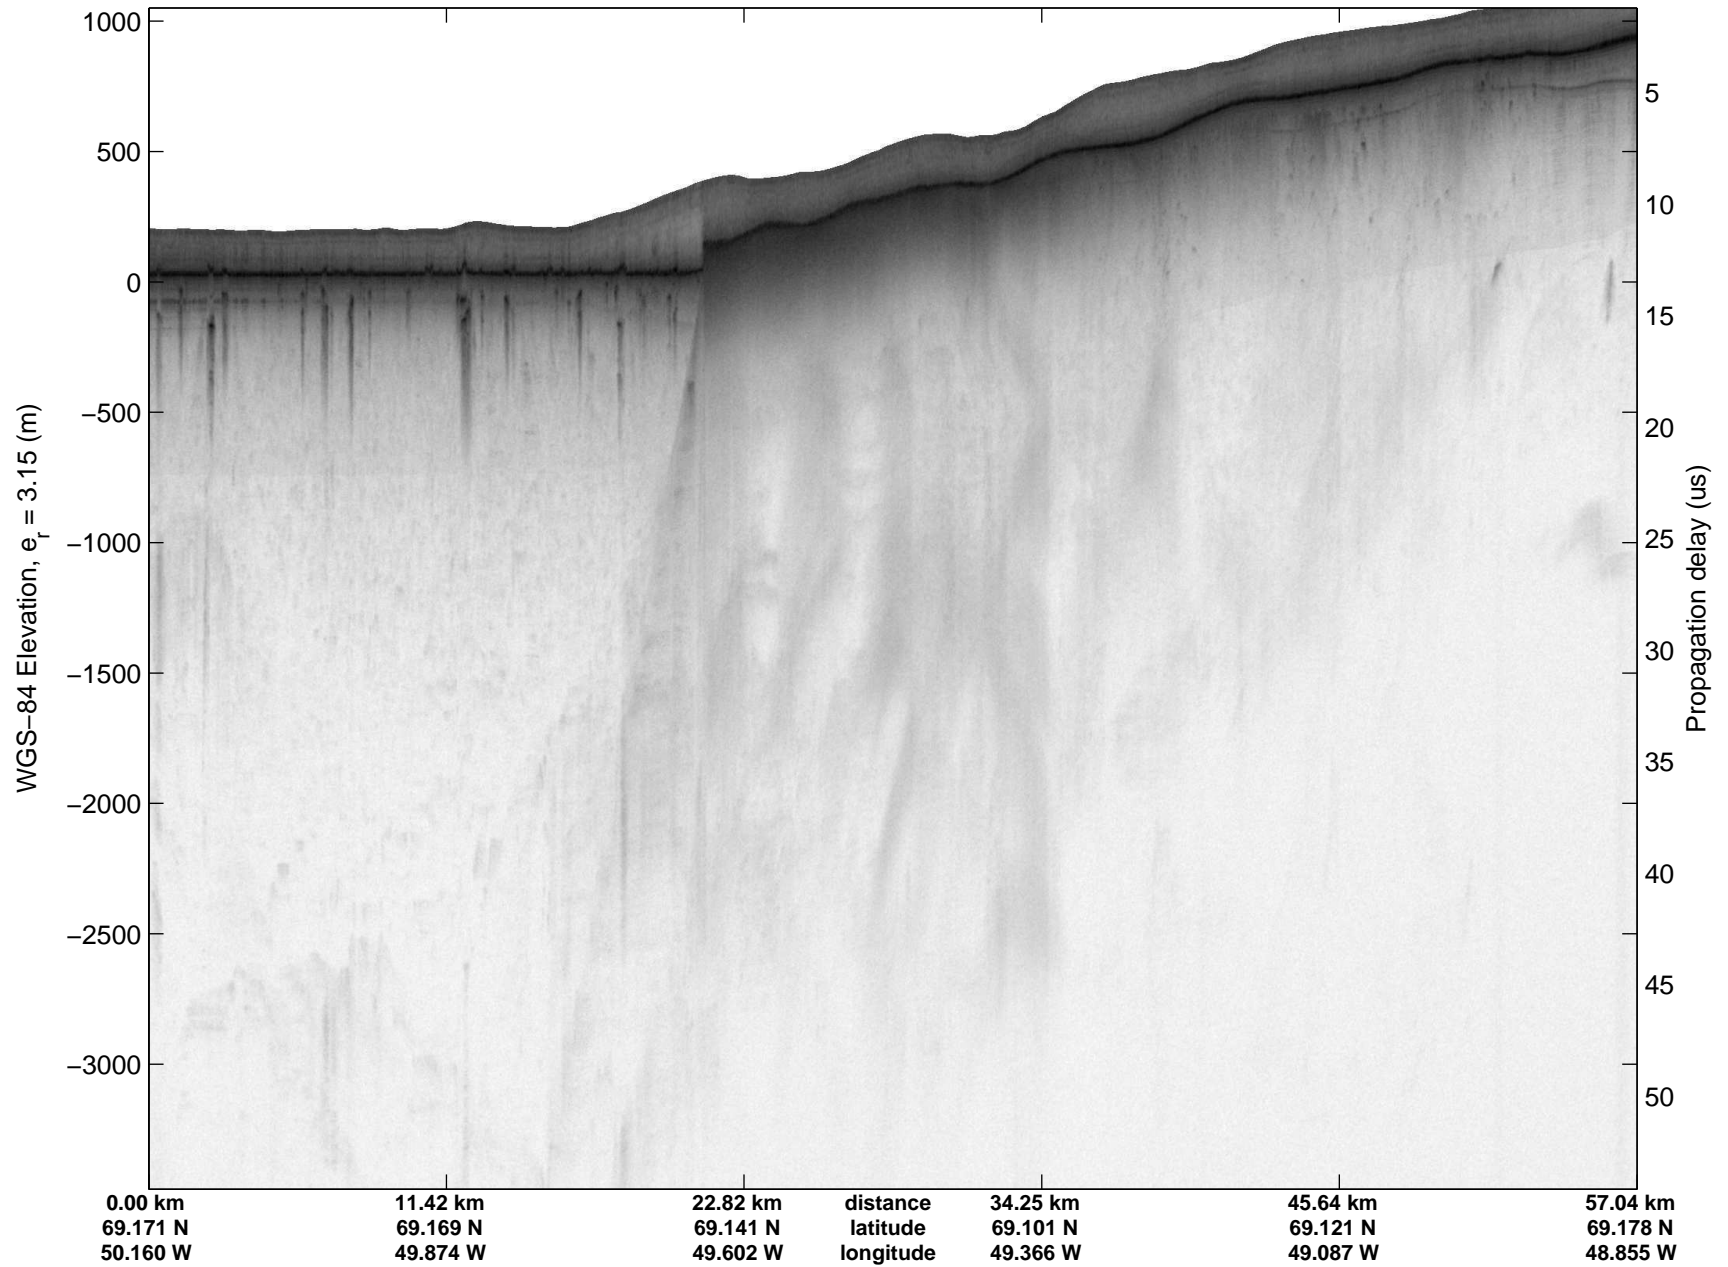

Polar Stereograph 70N/-45E

mcrds 2008_Greenland_TO: "Jakobshavn Grid" 20080710_01_001: 11:16:38.3 to 11:31:43.6 GPS

mcrds 2008_Greenland_TO: "Jakobshavn Grid" 20080710_01_001: 11:16:38.3 to 11:31:43.6 GPS