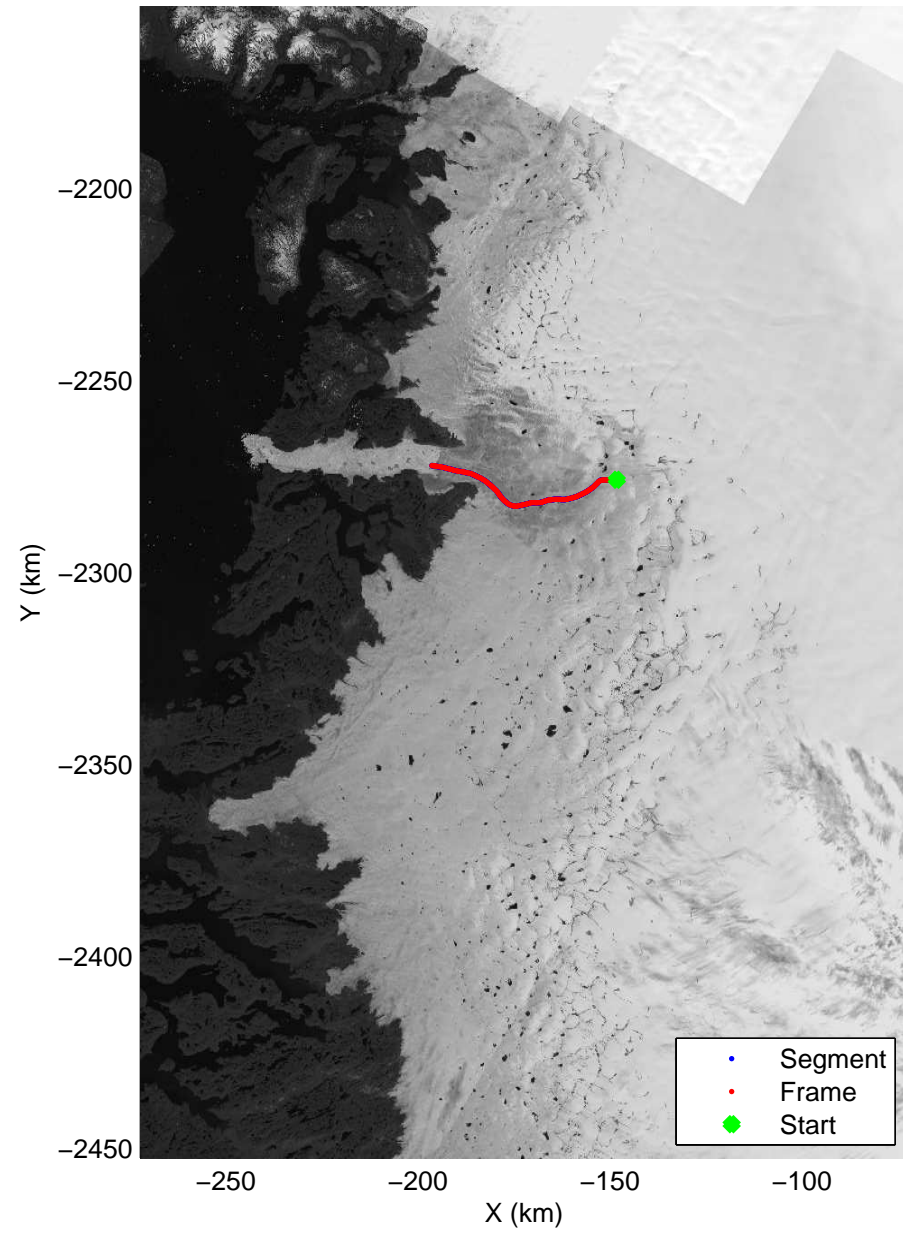

Polar Stereograph 70N/-45E

mcrds 2008\_Greenland\_TO: "Jakobshavn Grid" 20080709\_04\_001: 15:49:18.2 to 16:02:19.6 GPS

mcrds 2008\_Greenland\_TO: "Jakobshavn Grid" 20080709\_04\_001: 15:49:18.2 to 16:02:19.6 GPS