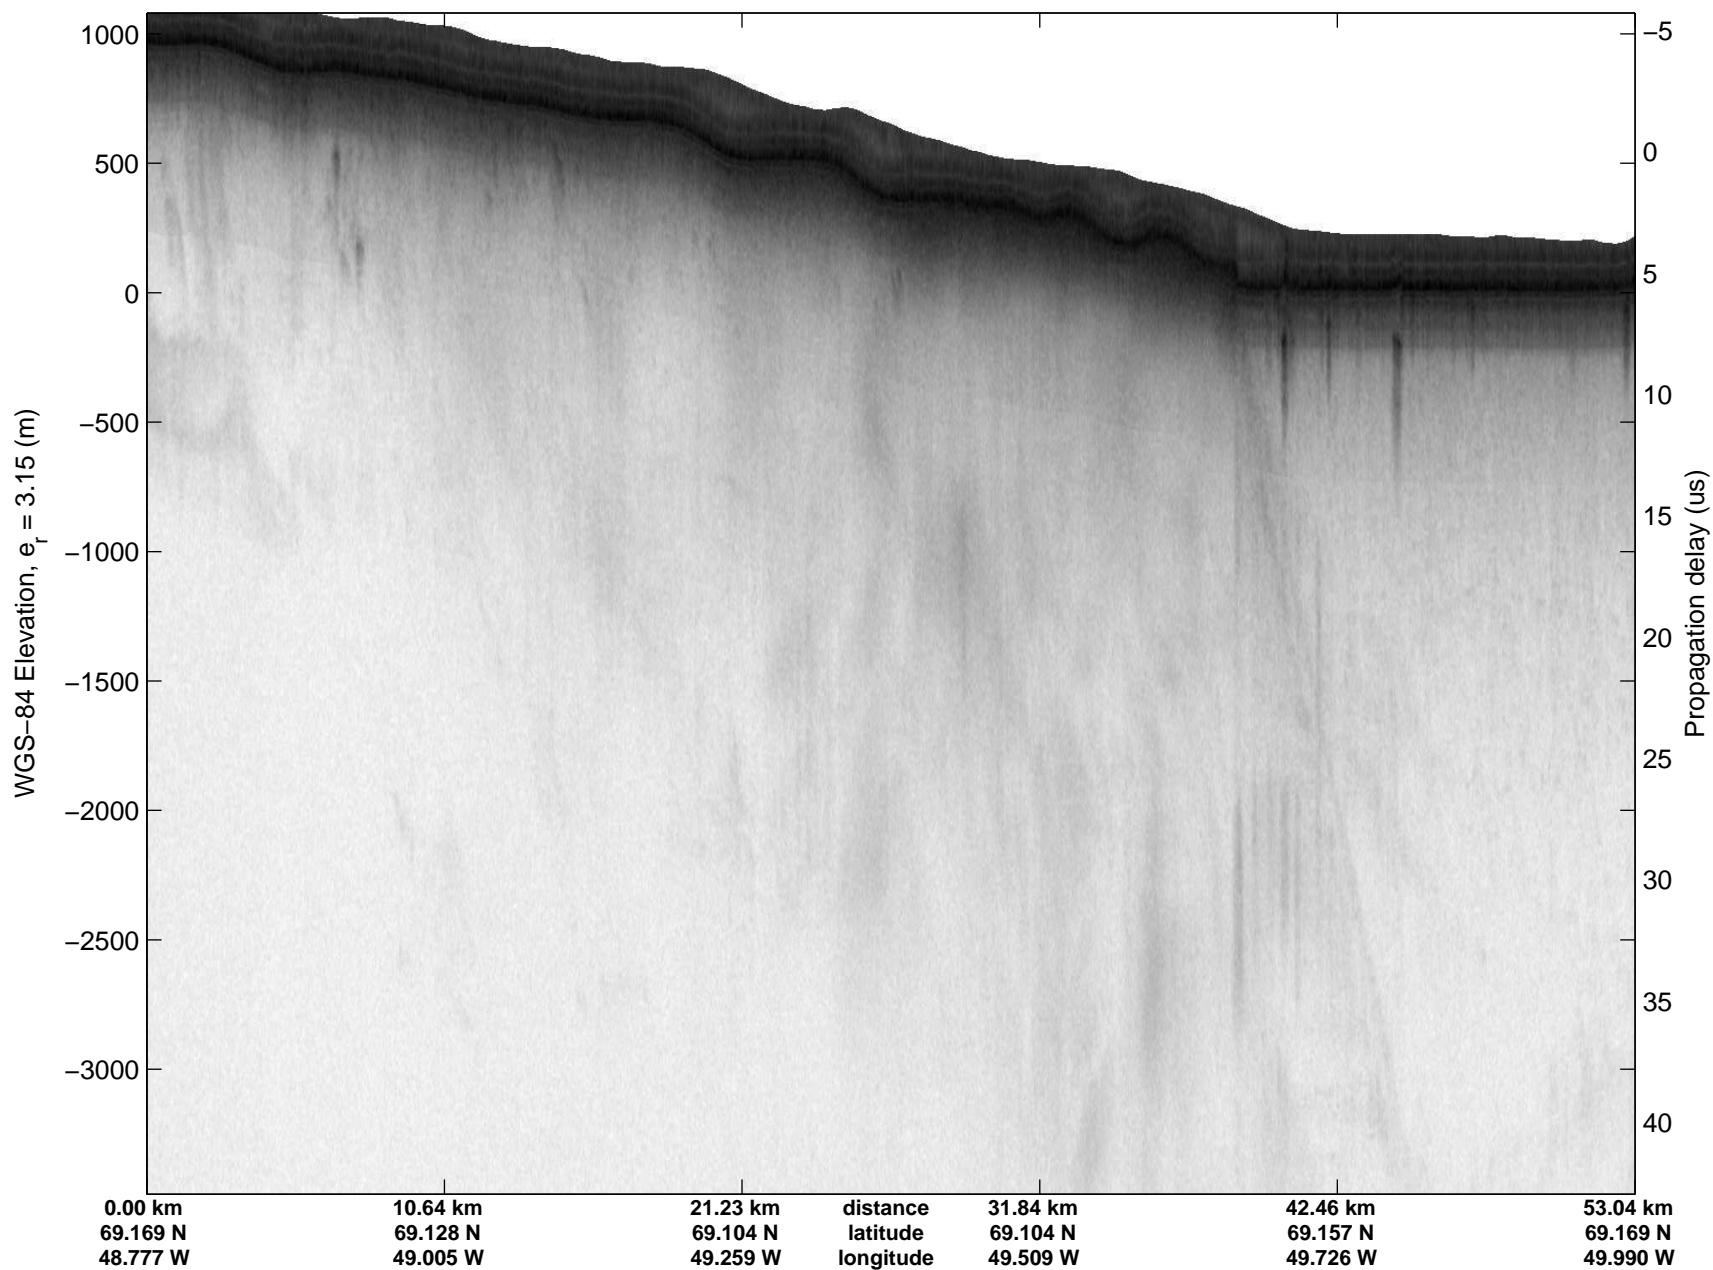

Polar Stereograph 70N/-45E

mcrds 2008\_Greenland\_TO: "Jakobshavn Grid" 20080709\_04\_001: 15:49:18.2 to 16:02:19.6 GPS

mcrds 2008\_Greenland\_TO: "Jakobshavn Grid" 20080709\_04\_001: 15:49:18.2 to 16:02:19.6 GPS