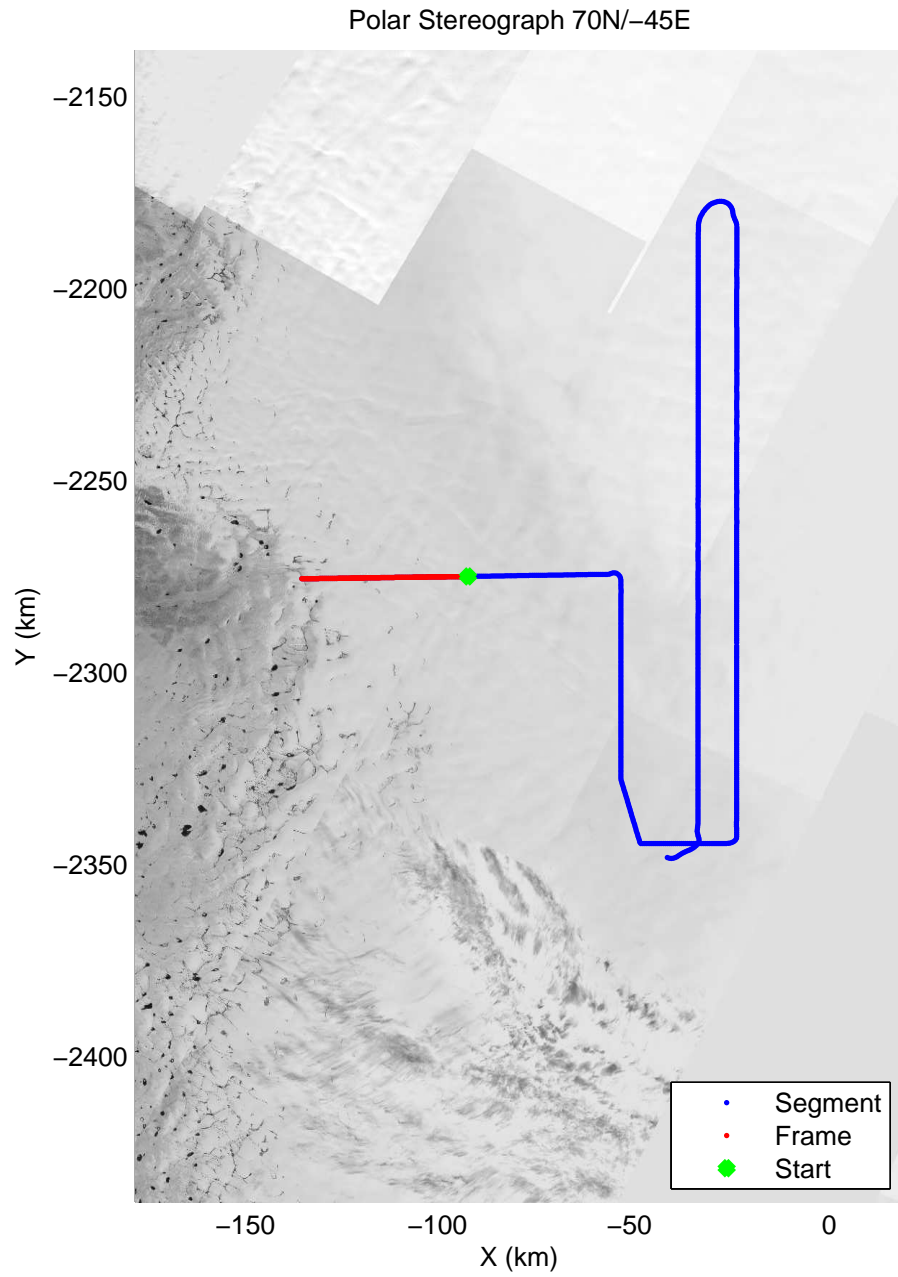

mcrds 2008\_Greenland\_TO: "Jakobshavn Grid" 20080709\_03\_011: 15:23:26.4 to 15:29:27.7 GPS

mcrds 2008\_Greenland\_TO: "Jakobshavn Grid" 20080709\_03\_012: 15:29:28.4 to 15:37:48.4 GPS

mcrds 2008\_Greenland\_TO: "Jakobshavn Grid" 20080709\_03\_012: 15:29:28.4 to 15:37:48.4 GPS

mcrds 2008\_Greenland\_TO: "Jakobshavn Grid" 20080709\_03\_013: 15:37:49.0 to 15:46:47.9 GPS

mcrds 2008\_Greenland\_TO: "Jakobshavn Grid" 20080709\_03\_013: 15:37:49.0 to 15:46:47.9 GPS