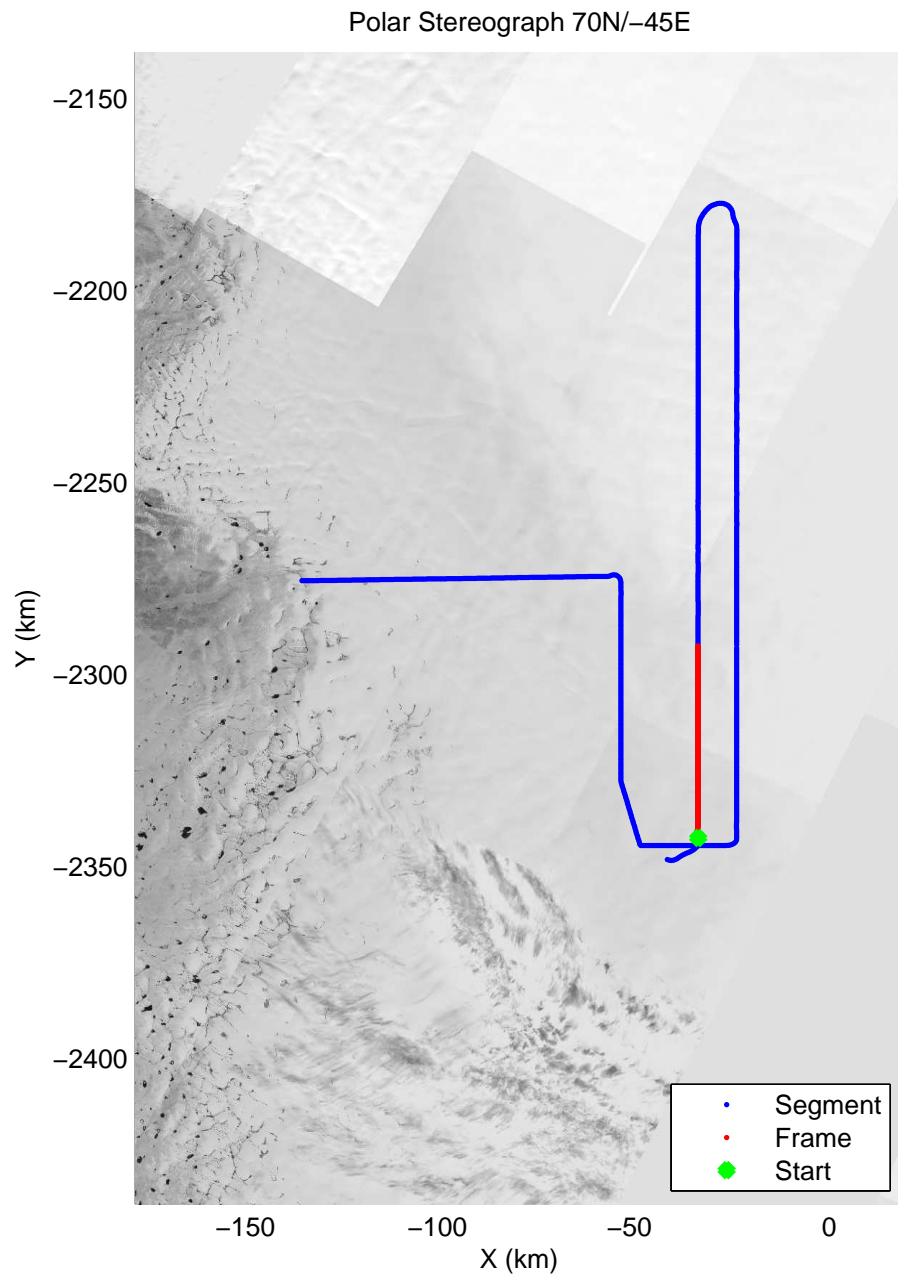

mcrds 2008\_Greenland\_TO: "Jakobshavn Grid" 20080709\_03\_001: 13:54:16.6 to 13:56:48.7 GPS

mcrds 2008\_Greenland\_TO: "Jakobshavn Grid" 20080709\_03\_001: 13:54:16.6 to 13:56:48.7 GPS

mcrds 2008\_Greenland\_TO: "Jakobshavn Grid" 20080709\_03\_002: 13:56:49.6 to 14:06:08.0 GPS

mcrds 2008\_Greenland\_TO: "Jakobshavn Grid" 20080709\_03\_002: 13:56:49.6 to 14:06:08.0 GPS

mcrds 2008\_Greenland\_TO: "Jakobshavn Grid" 20080709\_03\_003: 14:06:08.9 to 14:15:21.5 GPS

mcrds 2008\_Greenland\_TO: "Jakobshavn Grid" 20080709\_03\_003: 14:06:08.9 to 14:15:21.5 GPS