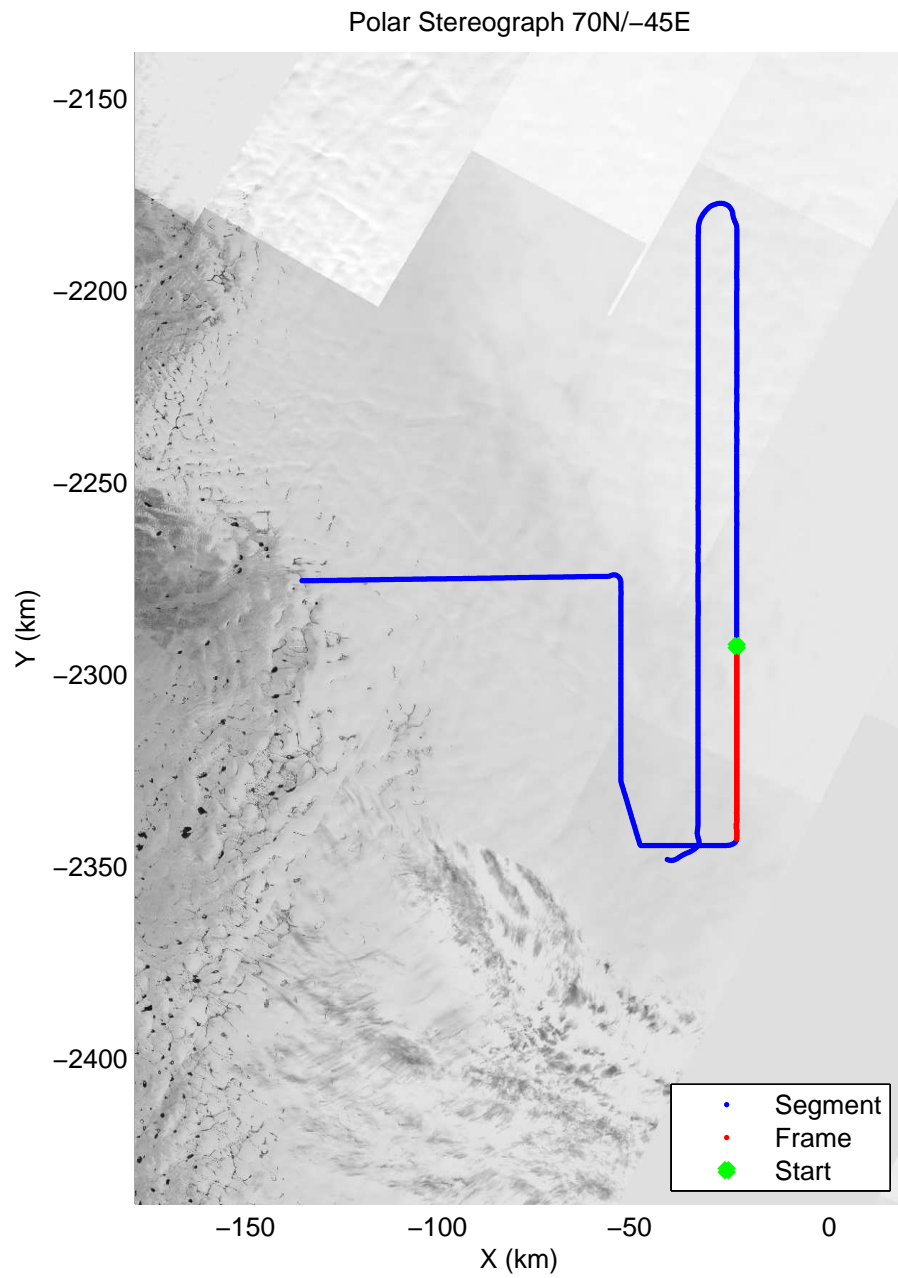

mcrds 2008\_Greenland\_TO: "Jakobshavn Grid" 20080709\_03\_005: 14:25:54.7 to 14:30:14.0 GPS

mcrds 2008\_Greenland\_TO: "Jakobshavn Grid" 20080709\_03\_006: 14:30:15.0 to 14:45:02.5 GPS

mcrds 2008\_Greenland\_TO: "Jakobshavn Grid" 20080709\_03\_006: 14:30:15.0 to 14:45:02.5 GPS

mcrds 2008\_Greenland\_TO: "Jakobshavn Grid" 20080709\_03\_007: 14:45:03.4 to 14:57:37.0 GPS

mcrds 2008\_Greenland\_TO: "Jakobshavn Grid" 20080709\_03\_007: 14:45:03.4 to 14:57:37.0 GPS

mcrds 2008\_Greenland\_TO: "Jakobshavn Grid" 20080709\_03\_008: 14:57:37.8 to 15:10:27.5 GPS