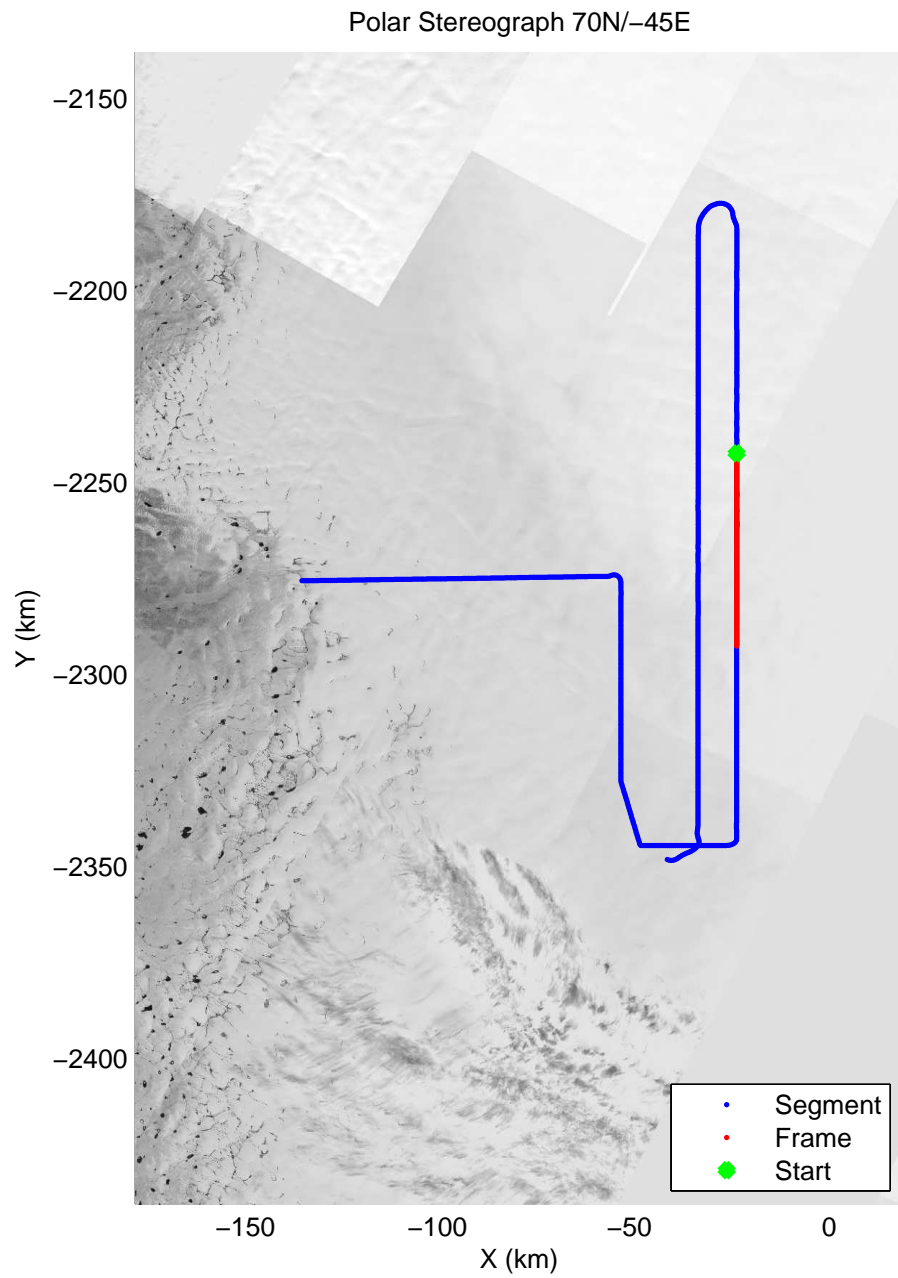

mcrds 2008\_Greenland\_TO: "Jakobshavn Grid" 20080709\_03\_005: 14:25:54.7 to 14:30:14.0 GPS

mcrds 2008\_Greenland\_TO: "Jakobshavn Grid" 20080709\_03\_006: 14:30:15.0 to 14:45:02.5 GPS

mcrds 2008\_Greenland\_TO: "Jakobshavn Grid" 20080709\_03\_006: 14:30:15.0 to 14:45:02.5 GPS

mcrds 2008\_Greenland\_TO: "Jakobshavn Grid" 20080709\_03\_007: 14:45:03.4 to 14:57:37.0 GPS

mcrds 2008\_Greenland\_TO: "Jakobshavn Grid" 20080709\_03\_007: 14:45:03.4 to 14:57:37.0 GPS

mcrds 2008\_Greenland\_TO: "Jakobshavn Grid" 20080709\_03\_008: 14:57:37.8 to 15:10:27.5 GPS