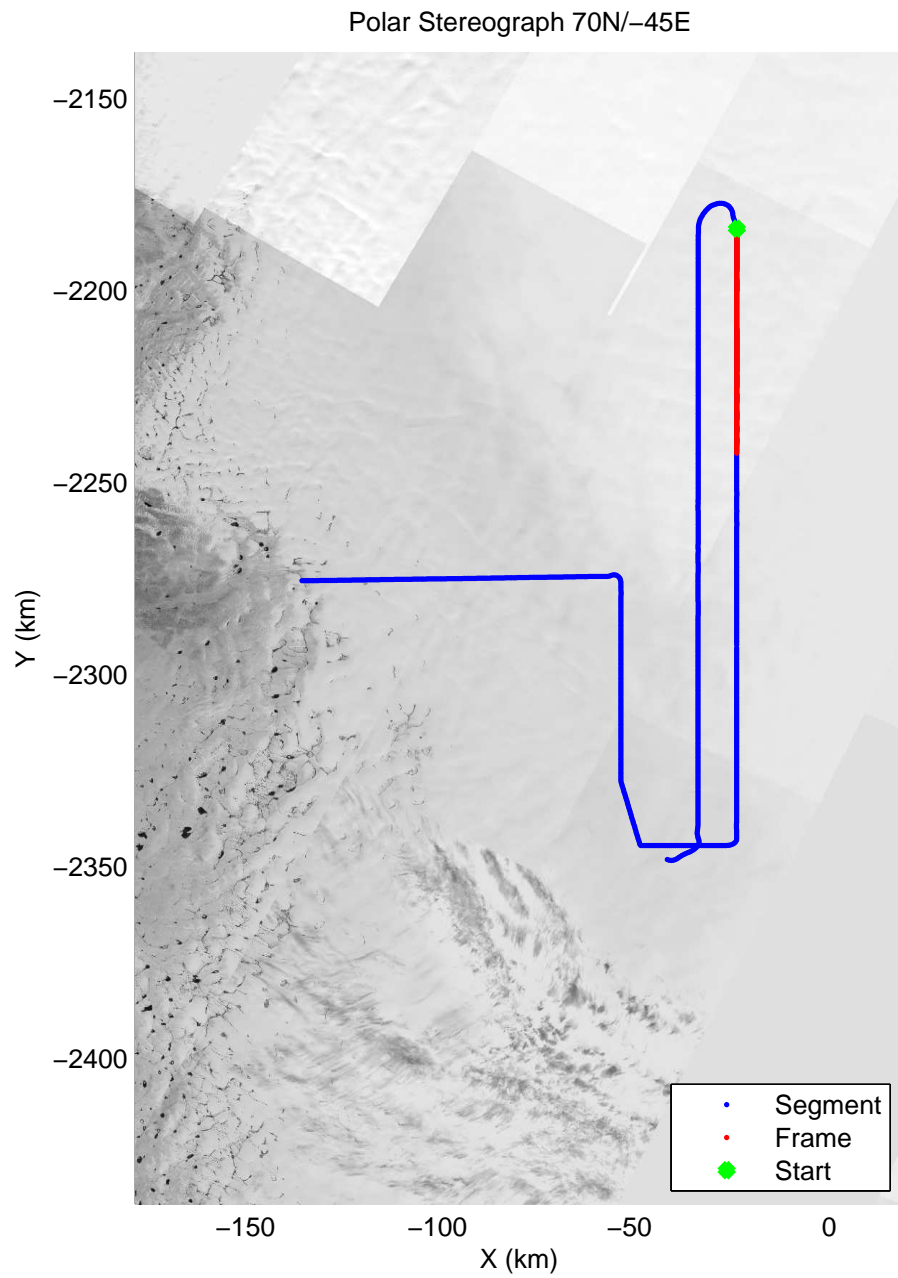

mcrds 2008\_Greenland\_TO: "Jakobshavn Grid" 20080709\_03\_004: 14:15:22.4 to 14:25:54.2 GPS

mcrds 2008\_Greenland\_TO: "Jakobshavn Grid" 20080709\_03\_004: 14:15:22.4 to 14:25:54.2 GPS

mcrds 2008\_Greenland\_TO: "Jakobshavn Grid" 20080709\_03\_005: 14:25:54.7 to 14:30:14.0 GPS

mcrds 2008\_Greenland\_TO: "Jakobshavn Grid" 20080709\_03\_005: 14:25:54.7 to 14:30:14.0 GPS

mcrds 2008\_Greenland\_TO: "Jakobshavn Grid" 20080709\_03\_006: 14:30:15.0 to 14:45:02.5 GPS

mcrds 2008\_Greenland\_TO: "Jakobshavn Grid" 20080709\_03\_006: 14:30:15.0 to 14:45:02.5 GPS