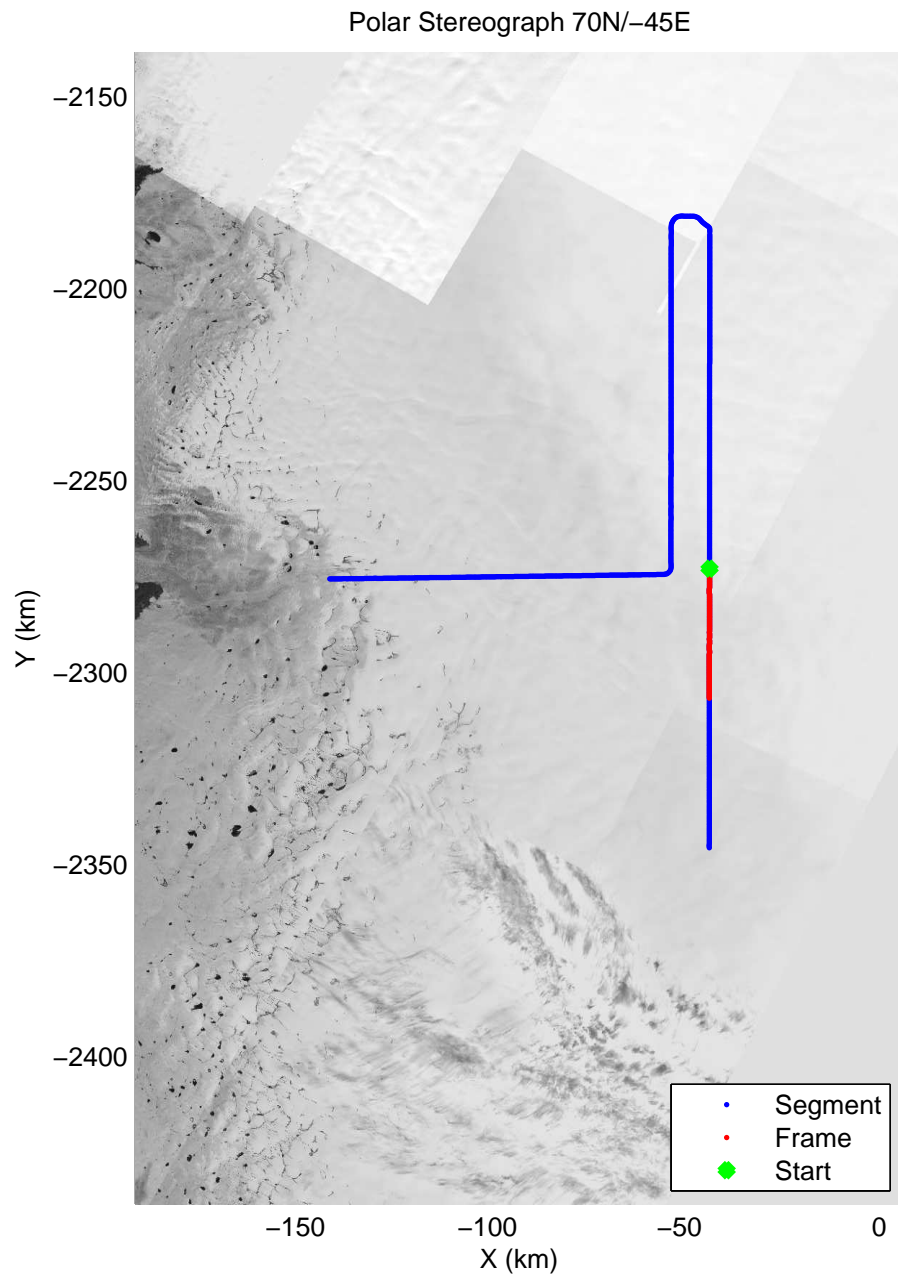

mcrds 2008\_Greenland\_TO: "Jakobshavn Grid" 20080709\_02\_005: 13:07:53.7 to 13:11:25.8 GPS

mcrds 2008\_Greenland\_TO: "Jakobshavn Grid" 20080709\_02\_006: 13:11:26.8 to 13:22:25.9 GPS

mcrds 2008\_Greenland\_TO: "Jakobshavn Grid" 20080709\_02\_006: 13:11:26.8 to 13:22:25.9 GPS

mcrds 2008\_Greenland\_TO: "Jakobshavn Grid" 20080709\_02\_007: 13:22:27.0 to 13:34:03.4 GPS

mcrds 2008\_Greenland\_TO: "Jakobshavn Grid" 20080709\_02\_007: 13:22:27.0 to 13:34:03.4 GPS

mcrds 2008\_Greenland\_TO: "Jakobshavn Grid" 20080709\_02\_008: 13:34:04.3 to 13:42:49.9 GPS