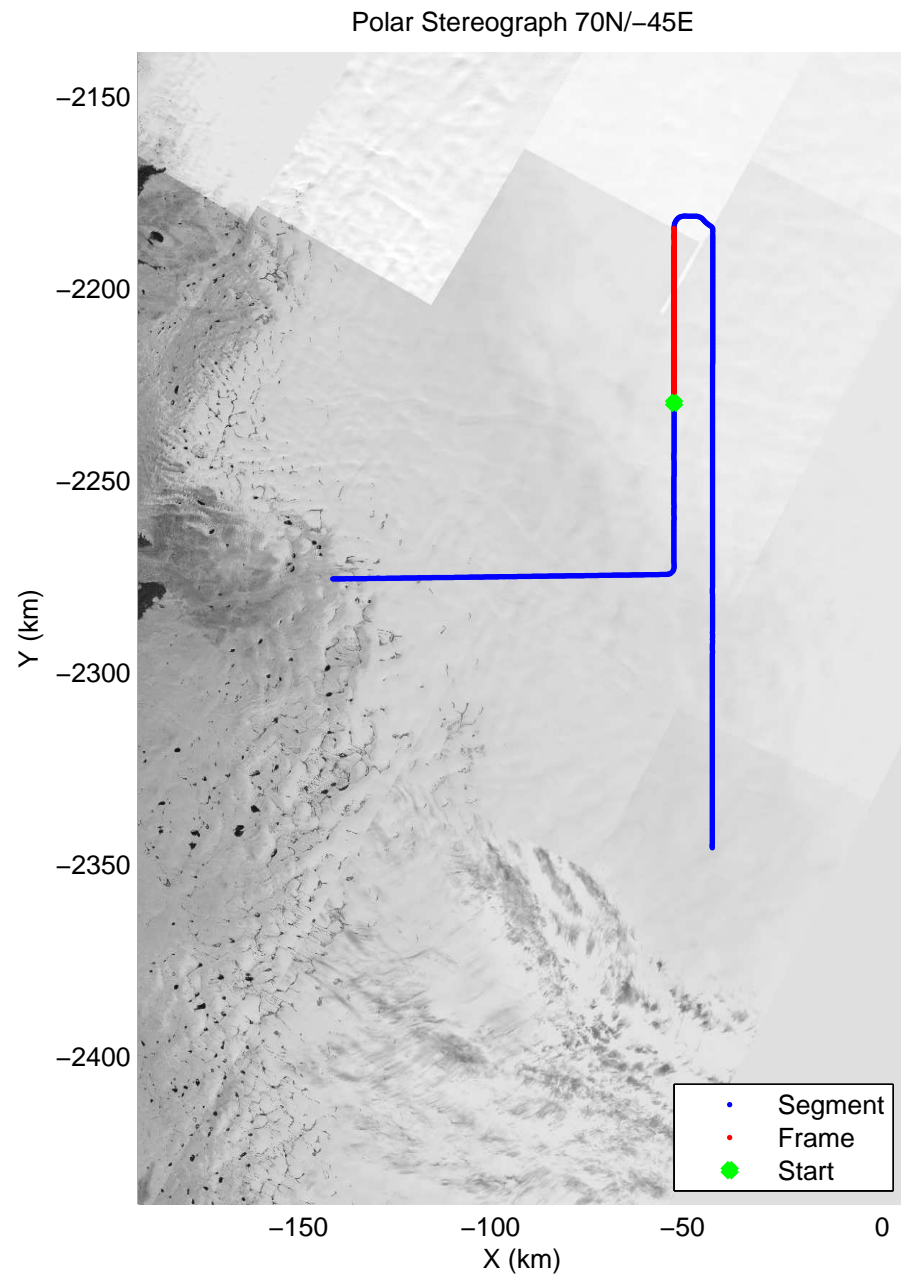

mcrds 2008\_Greenland\_TO: "Jakobshavn Grid" 20080709\_02\_002: 12:40:01.9 to 12:50:45.5 GPS

mcrds 2008\_Greenland\_TO: "Jakobshavn Grid" 20080709\_02\_003: 12:50:46.6 to 12:59:20.1 GPS

mcrds 2008\_Greenland\_TO: "Jakobshavn Grid" 20080709\_02\_003: 12:50:46.6 to 12:59:20.1 GPS

mcrds 2008\_Greenland\_TO: "Jakobshavn Grid" 20080709\_02\_004: 12:59:20.9 to 13:07:53.0 GPS

mcrds 2008\_Greenland\_TO: "Jakobshavn Grid" 20080709\_02\_004: 12:59:20.9 to 13:07:53.0 GPS

mcrds 2008\_Greenland\_TO: "Jakobshavn Grid" 20080709\_02\_005: 13:07:53.7 to 13:11:25.8 GPS