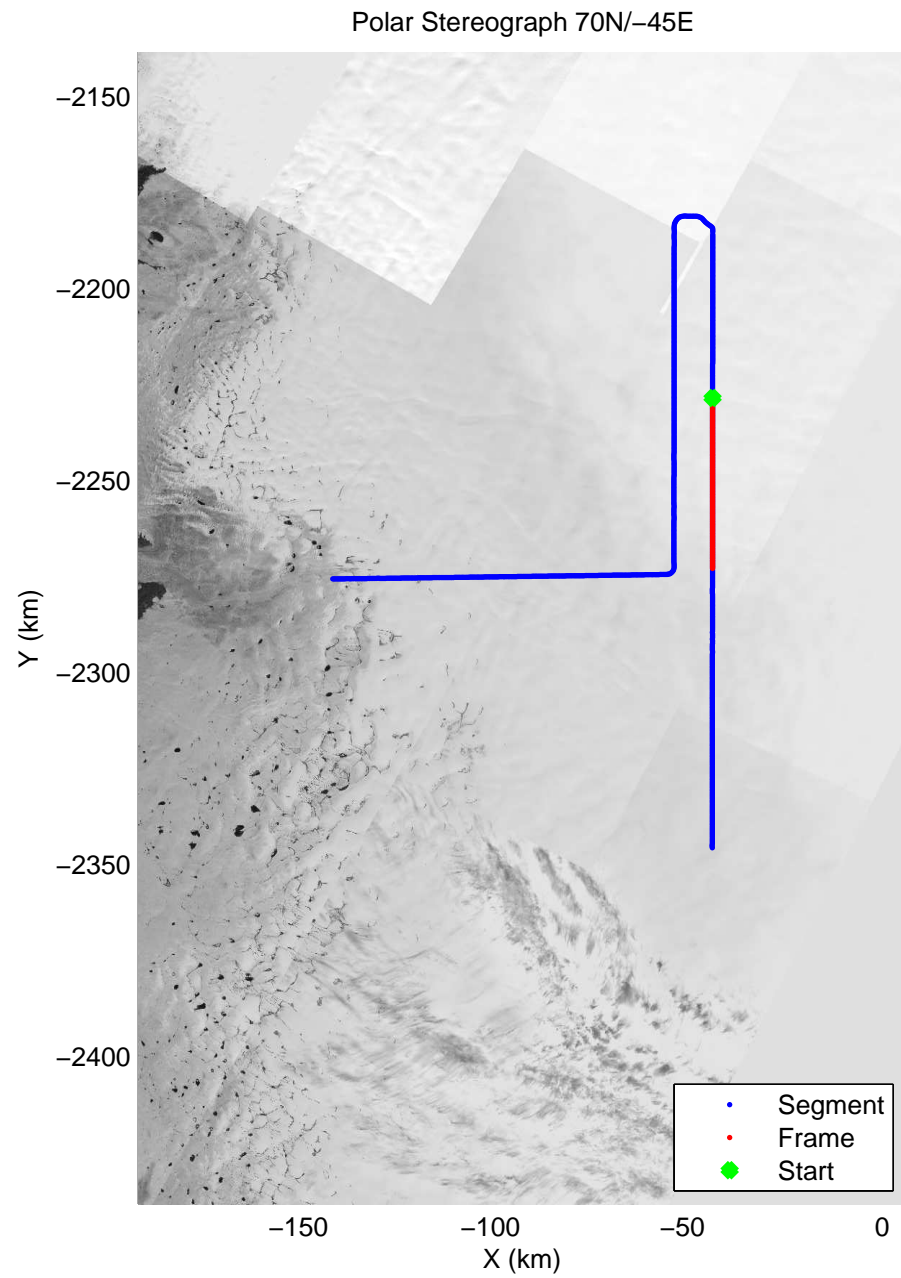

mcrds 2008\_Greenland\_TO: "Jakobshavn Grid" 20080709\_02\_005: 13:07:53.7 to 13:11:25.8 GPS

mcrds 2008\_Greenland\_TO: "Jakobshavn Grid" 20080709\_02\_006: 13:11:26.8 to 13:22:25.9 GPS

mcrds 2008\_Greenland\_TO: "Jakobshavn Grid" 20080709\_02\_006: 13:11:26.8 to 13:22:25.9 GPS

mcrds 2008\_Greenland\_TO: "Jakobshavn Grid" 20080709\_02\_007: 13:22:27.0 to 13:34:03.4 GPS

mcrds 2008\_Greenland\_TO: "Jakobshavn Grid" 20080709\_02\_007: 13:22:27.0 to 13:34:03.4 GPS

mcrds 2008\_Greenland\_TO: "Jakobshavn Grid" 20080709\_02\_008: 13:34:04.3 to 13:42:49.9 GPS